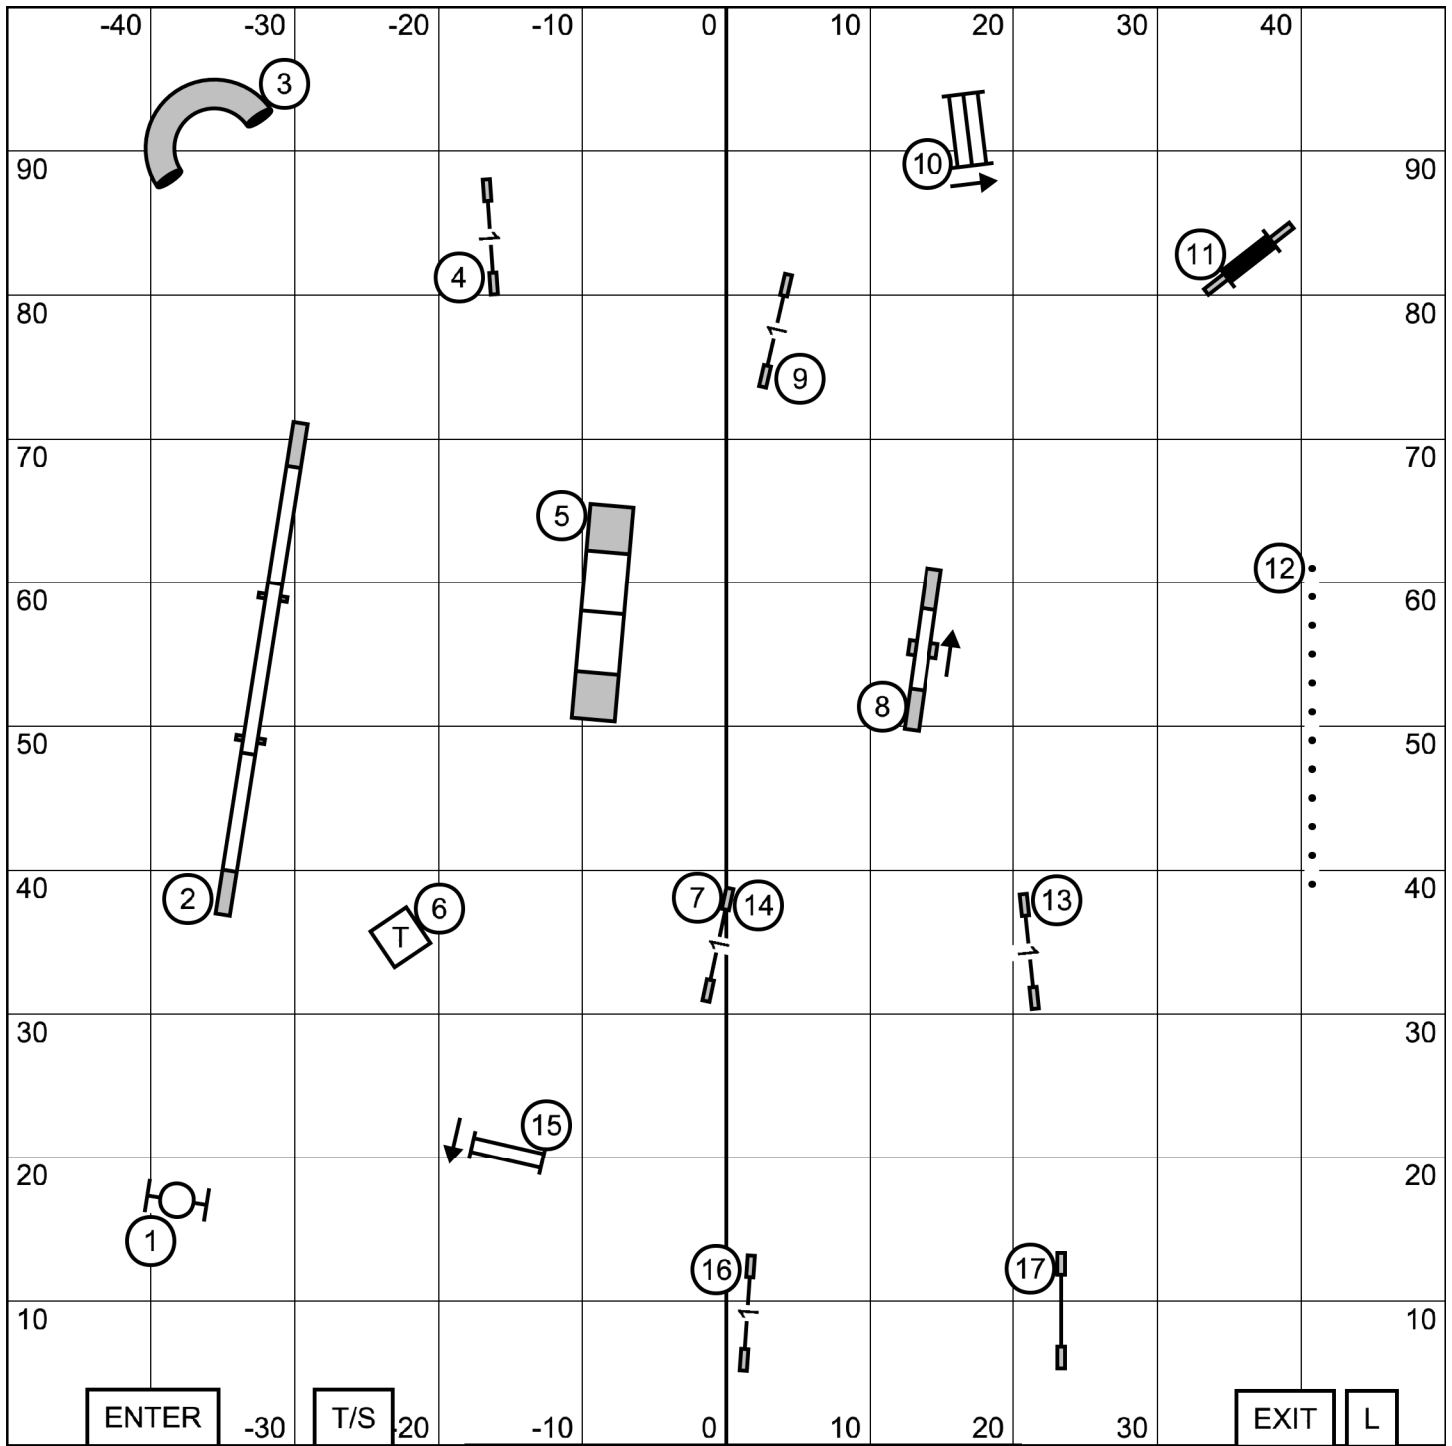

OPEN STANDARD

Empire Saluki Club
East Windsor, CT
August 19, 2020

Zach Gulaboff Davis, designer and judge