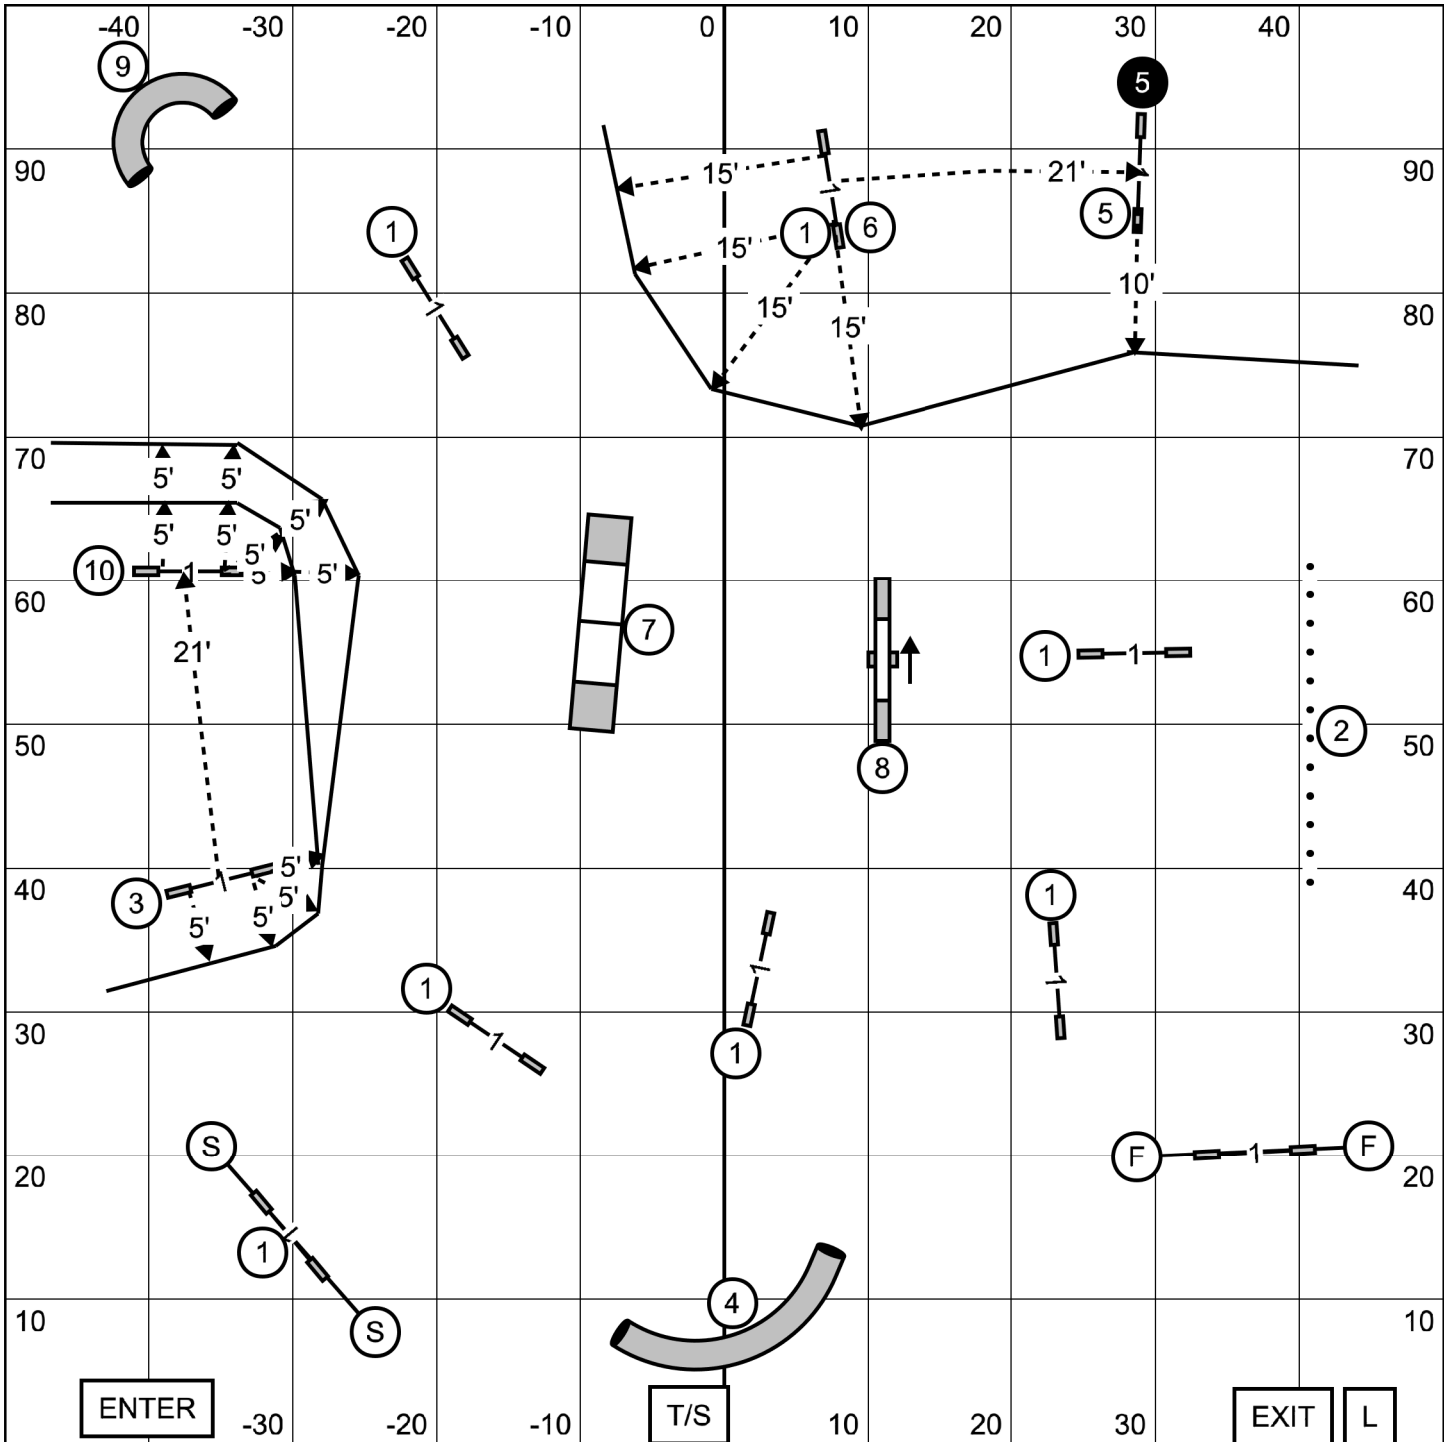

ENTER

EXIT L

Ex/M: 1 - 5 - 6 (white circles)
 Open: 3 - 10 or 10 - 3 (in flow)
 Novice 3 - 10 or 10 - 3 (in flow)
 Note: black circle on #5 indicates it is bi-directional in Novice and Open.

FAST
 Empire Saluki Club
 East Windsor, CT
 August 19, 2020
 Zach Gulaboff Davis, designer and judge