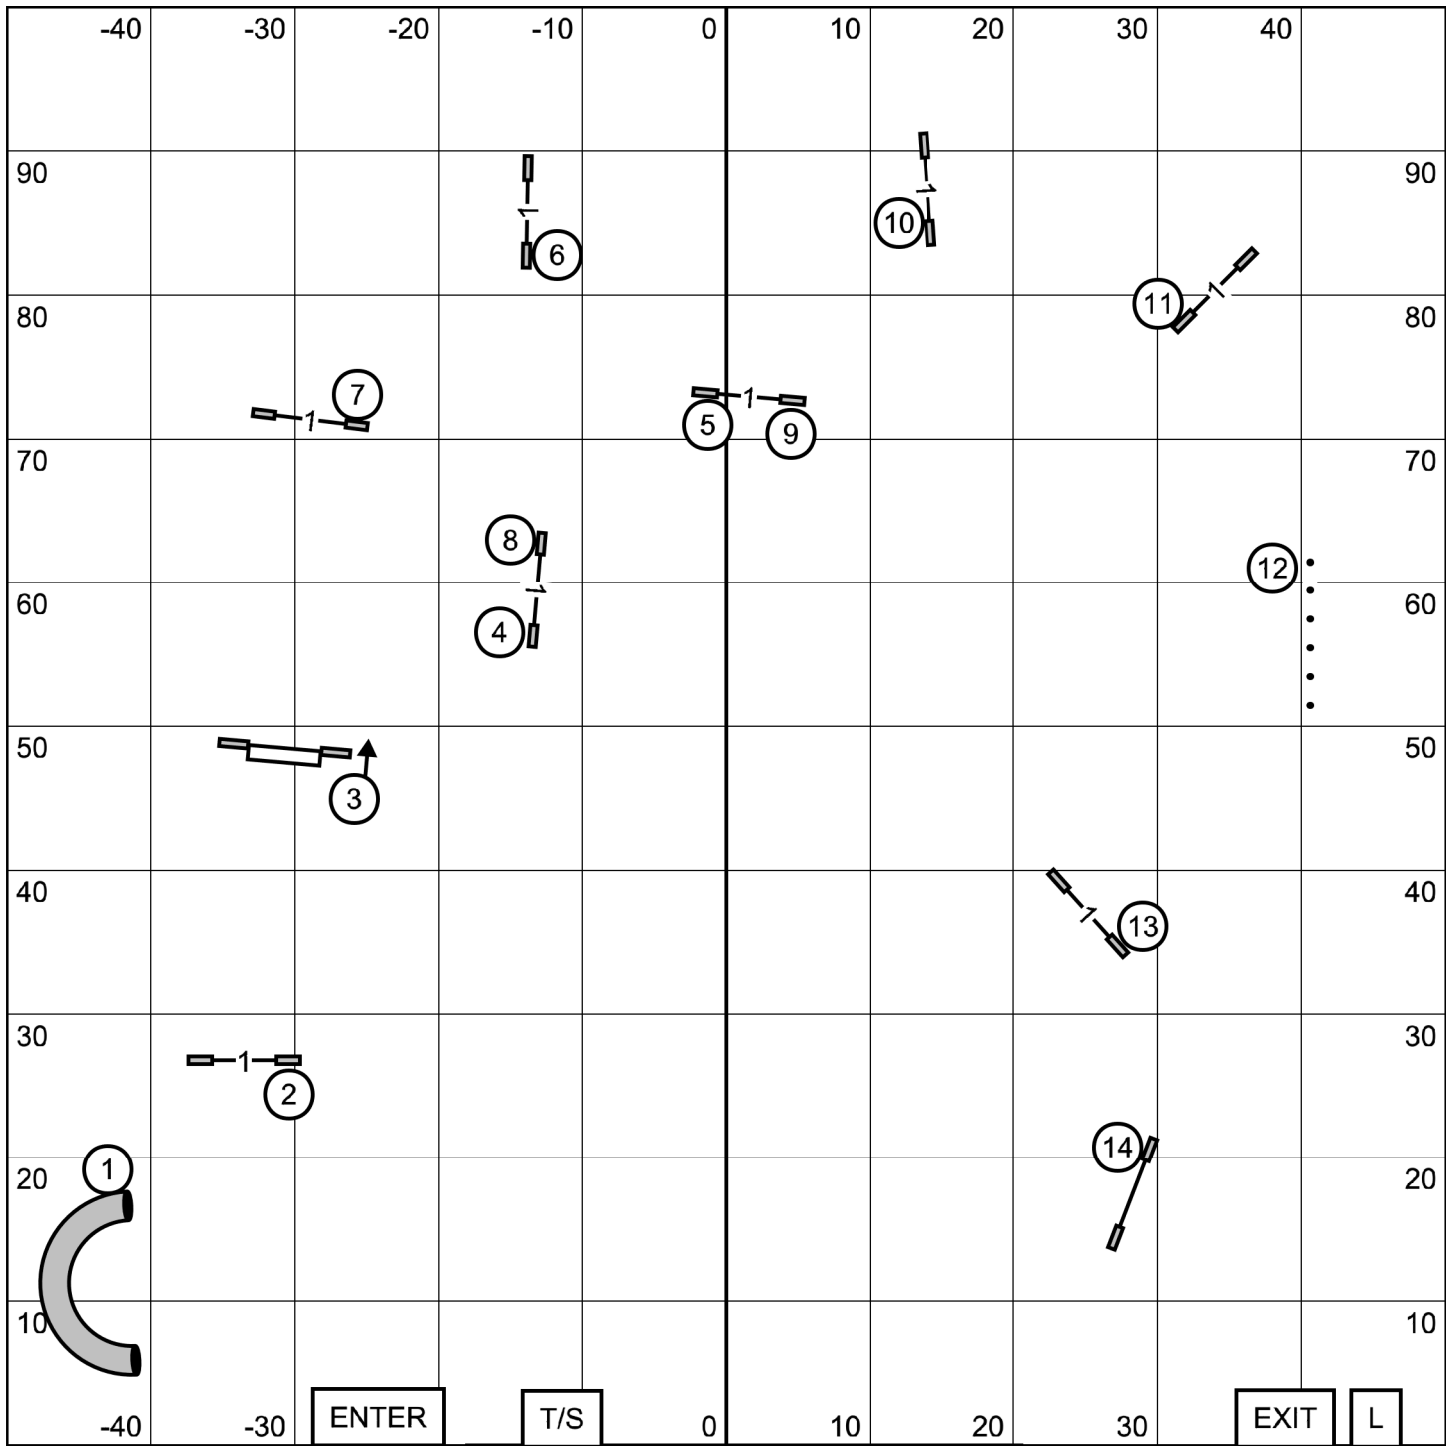

NOVICE JWW

Empire Saluki Club
East Windsor, CT
August 19, 2020

Zach Gulaboff Davis, designer and judge