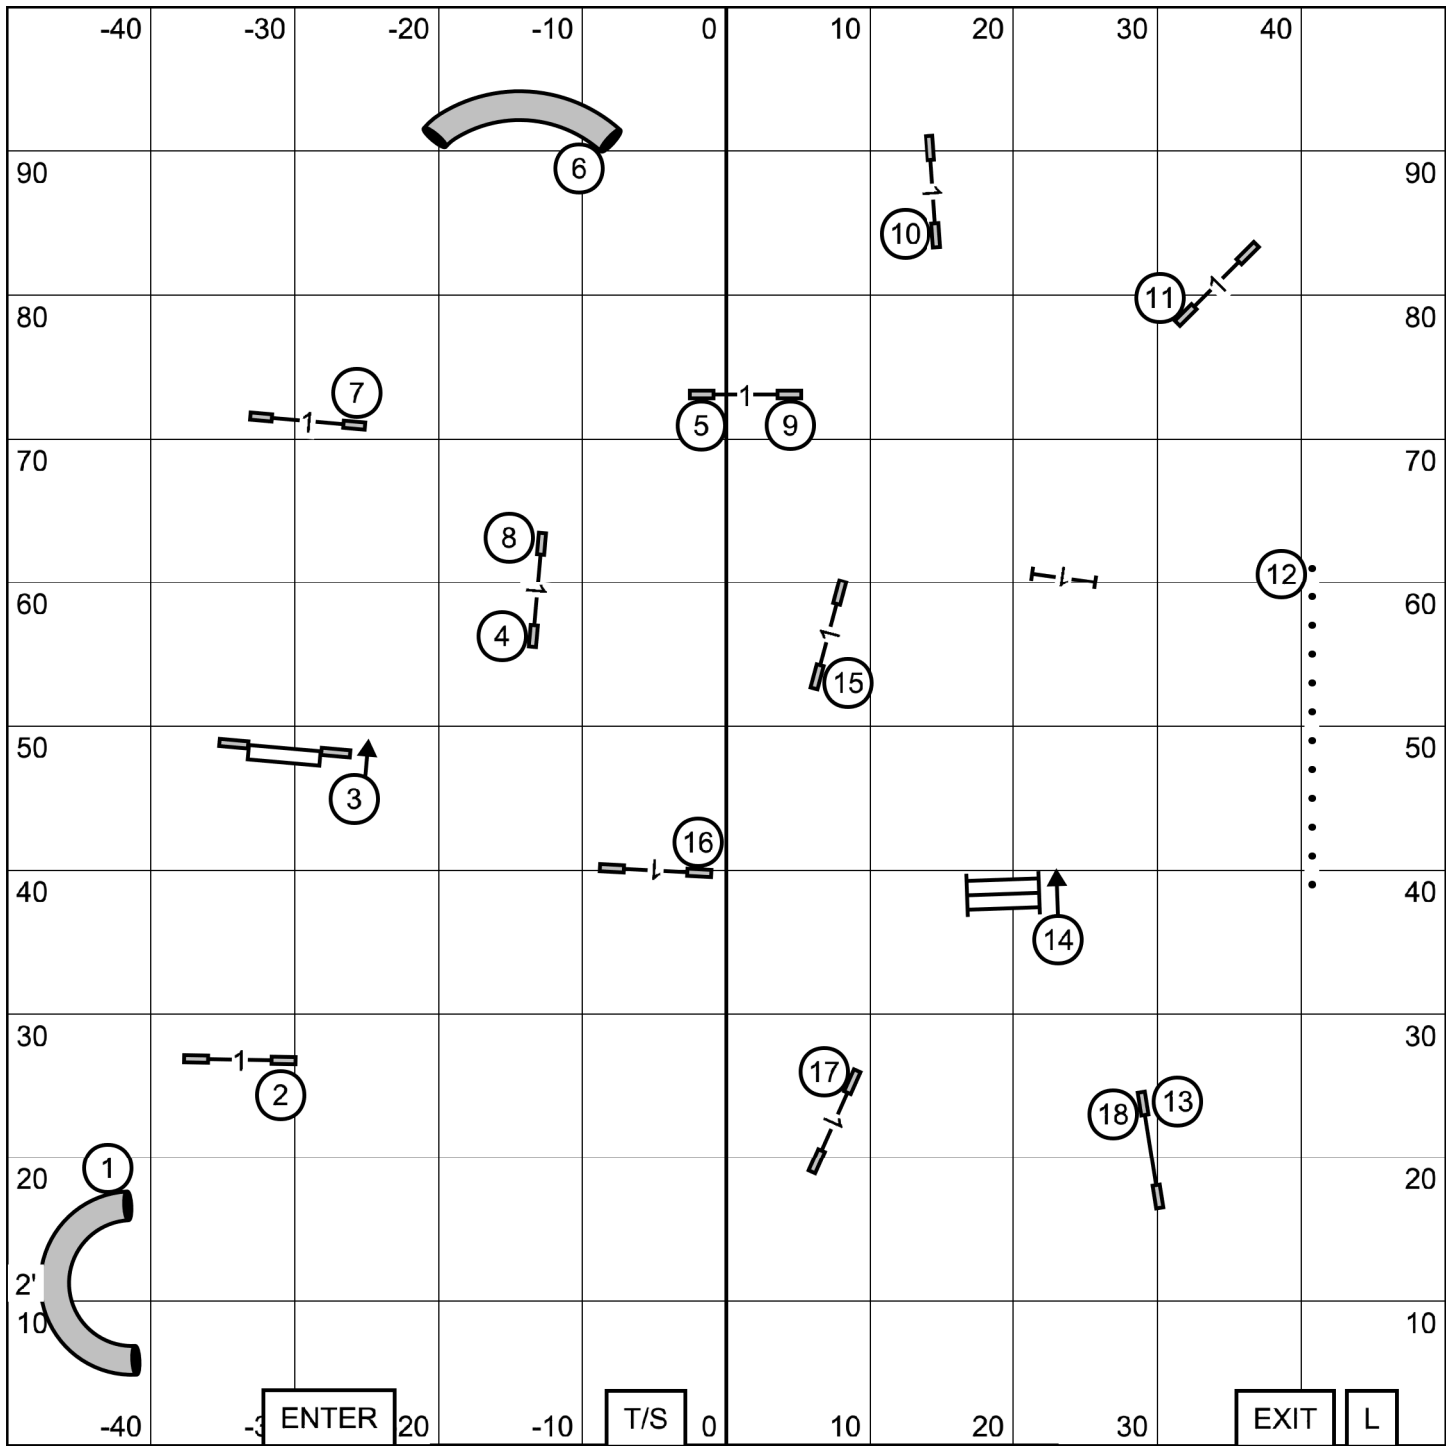

EXCELLENT / MASTER JWW

Empire Saluki Club
East Windsor, CT
August 19, 2020

Zach Gulaboff Davis, designer and judge