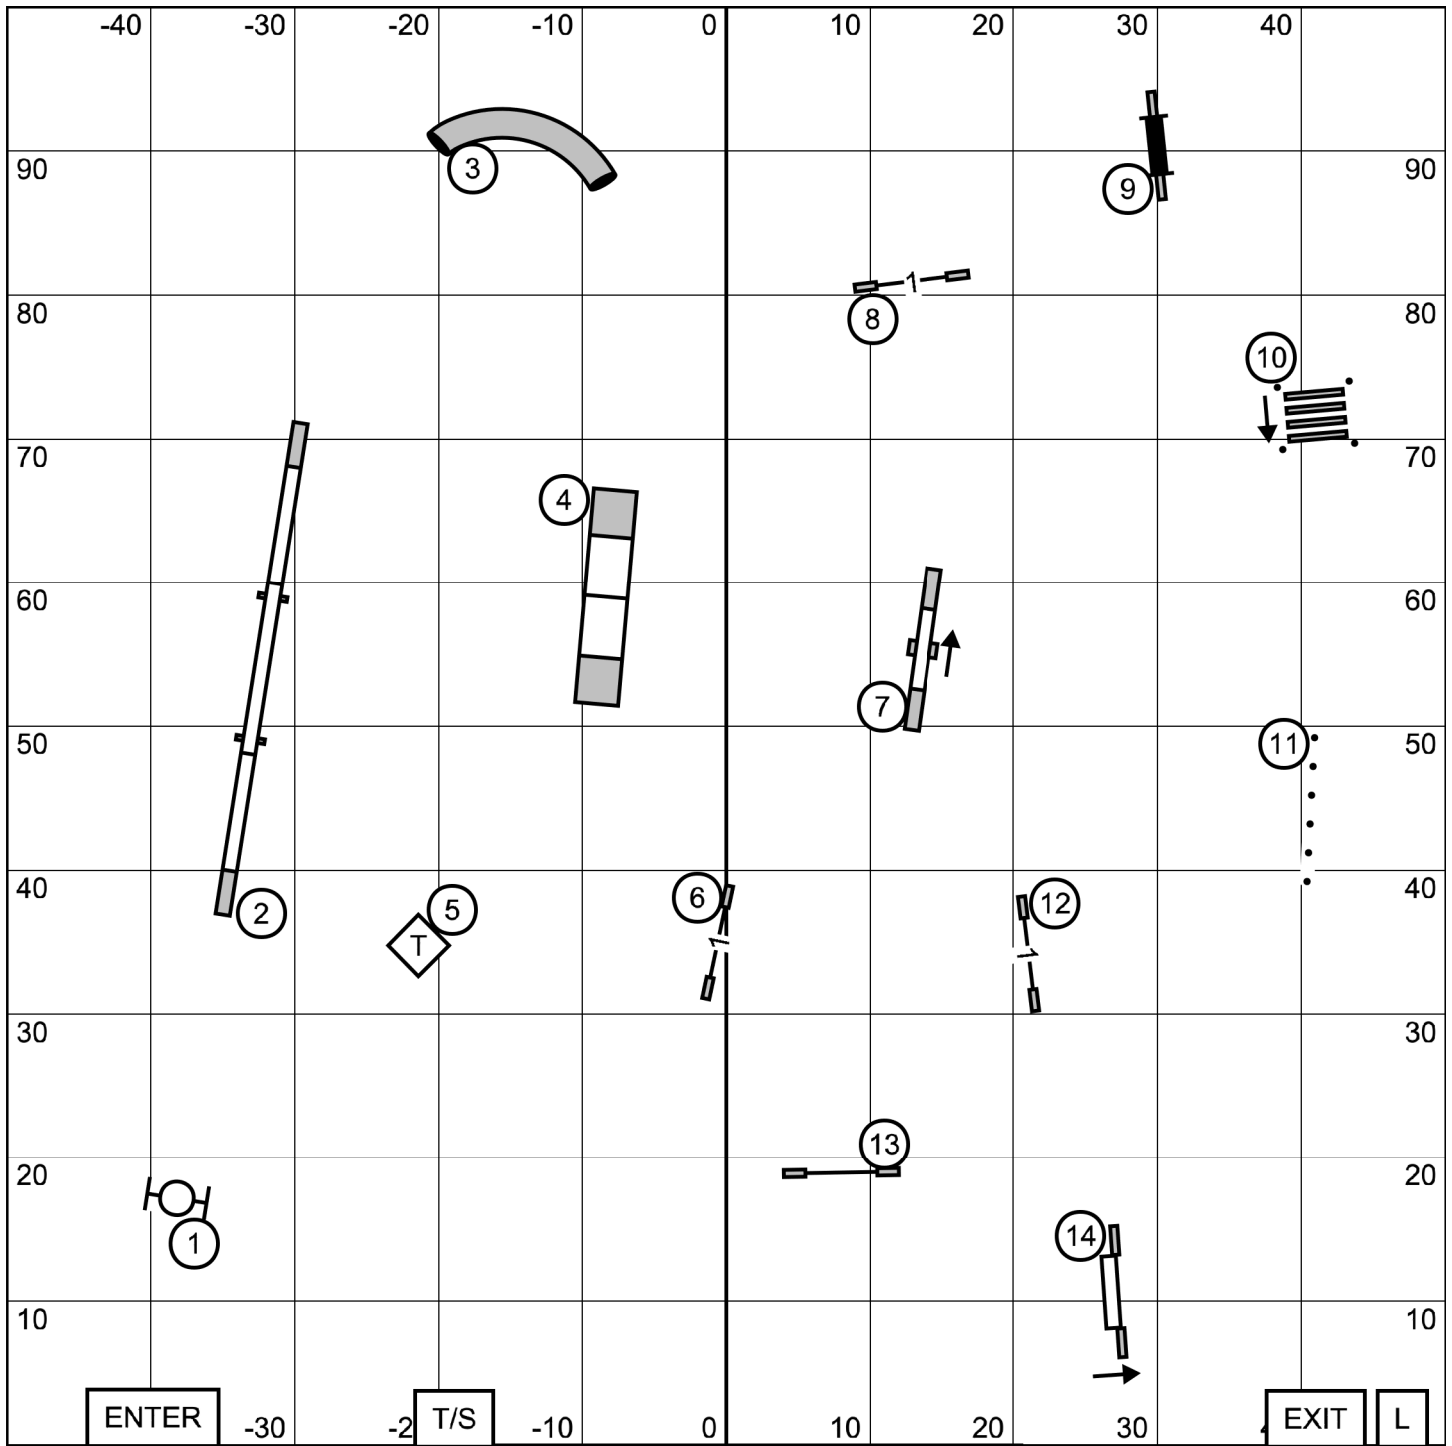

NOVICE STANDARD
Empire Saluki Club
East Windsor, CT
August 19, 2020
Zach Gulaboff Davis, designer and judge

ENTER

EXIT L