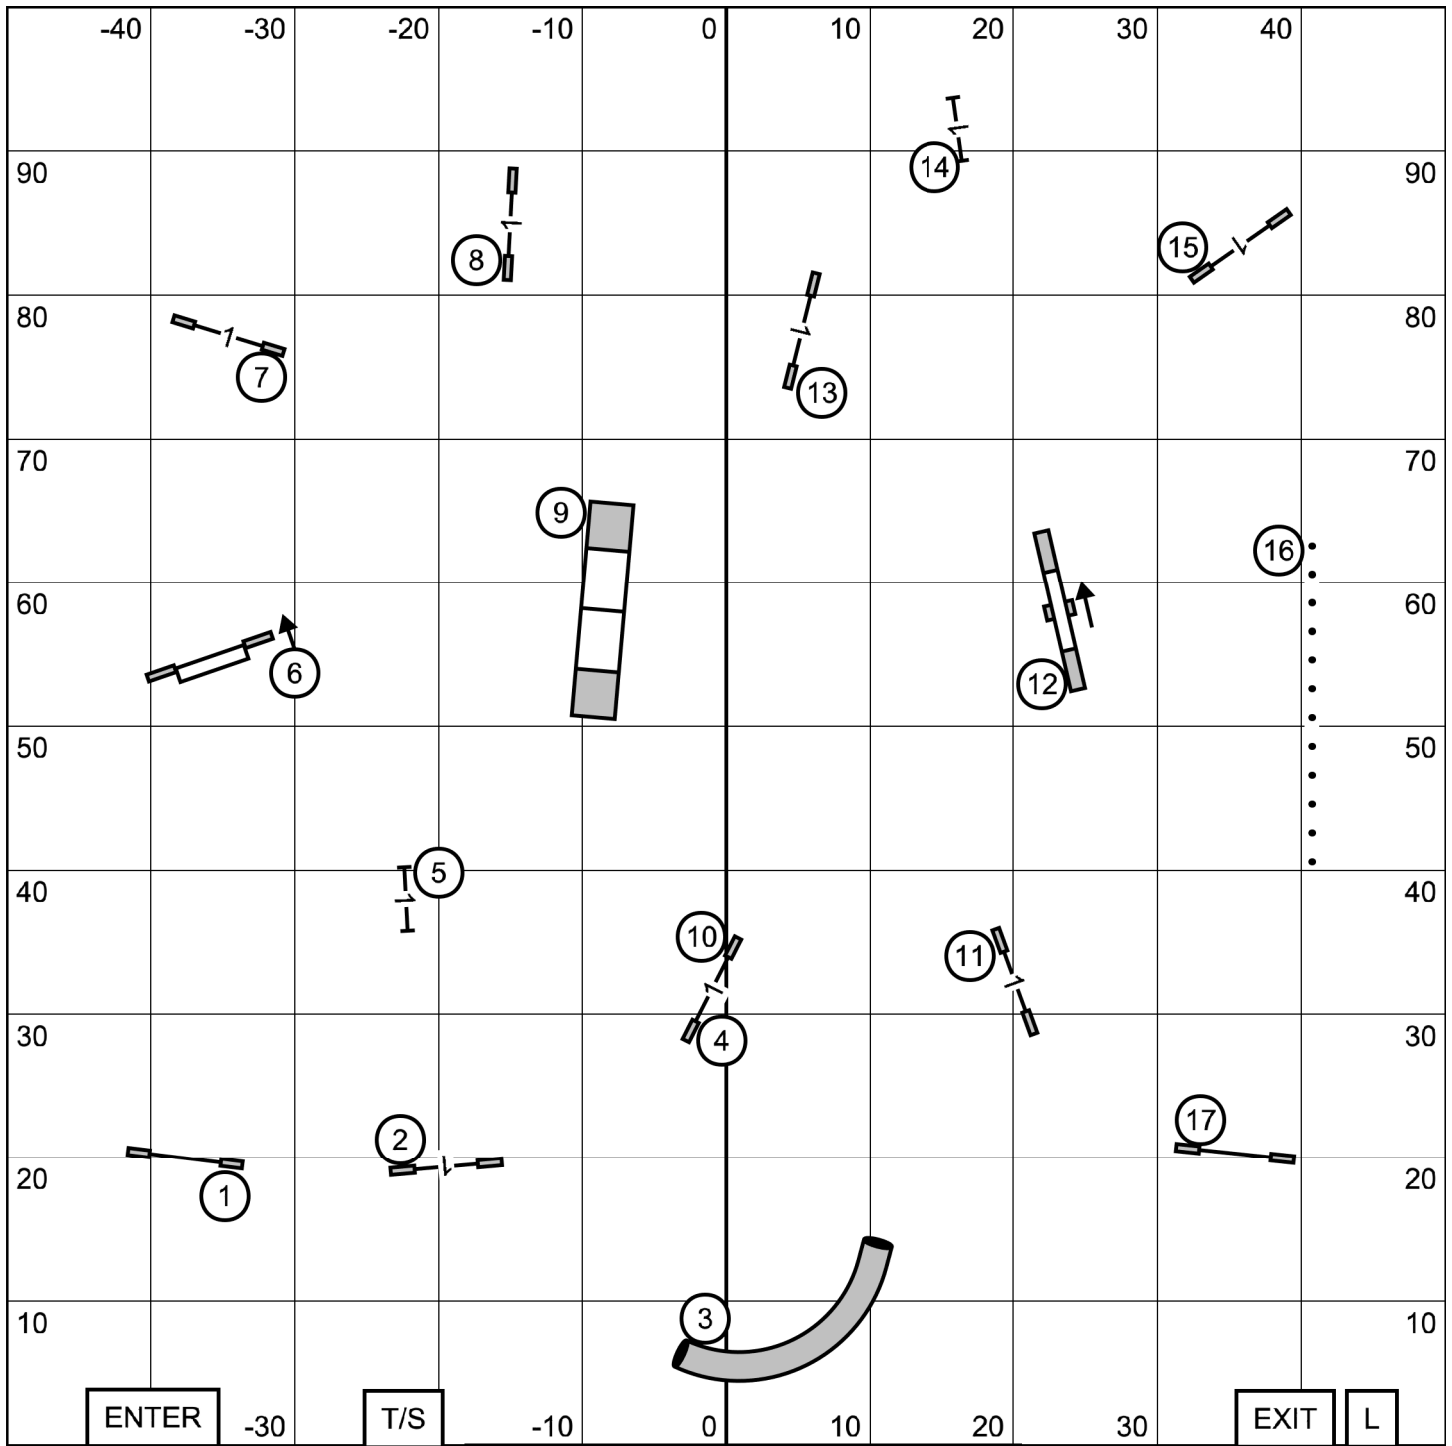

ENTER

EXIT L

Ex/M: 1 - 5 - 6 (white circles)
 Open: 3 - 10 or 10 - 3 (in flow)
 Novice 3 - 10 or 10 - 3 (in flow)
 Note: black circle on #5 indicates it is bi-directional in Novice and Open.

FAST
 Empire Saluki Club
 East Windsor, CT
 August 19, 2020
 Zach Gulaboff Davis, designer and judge