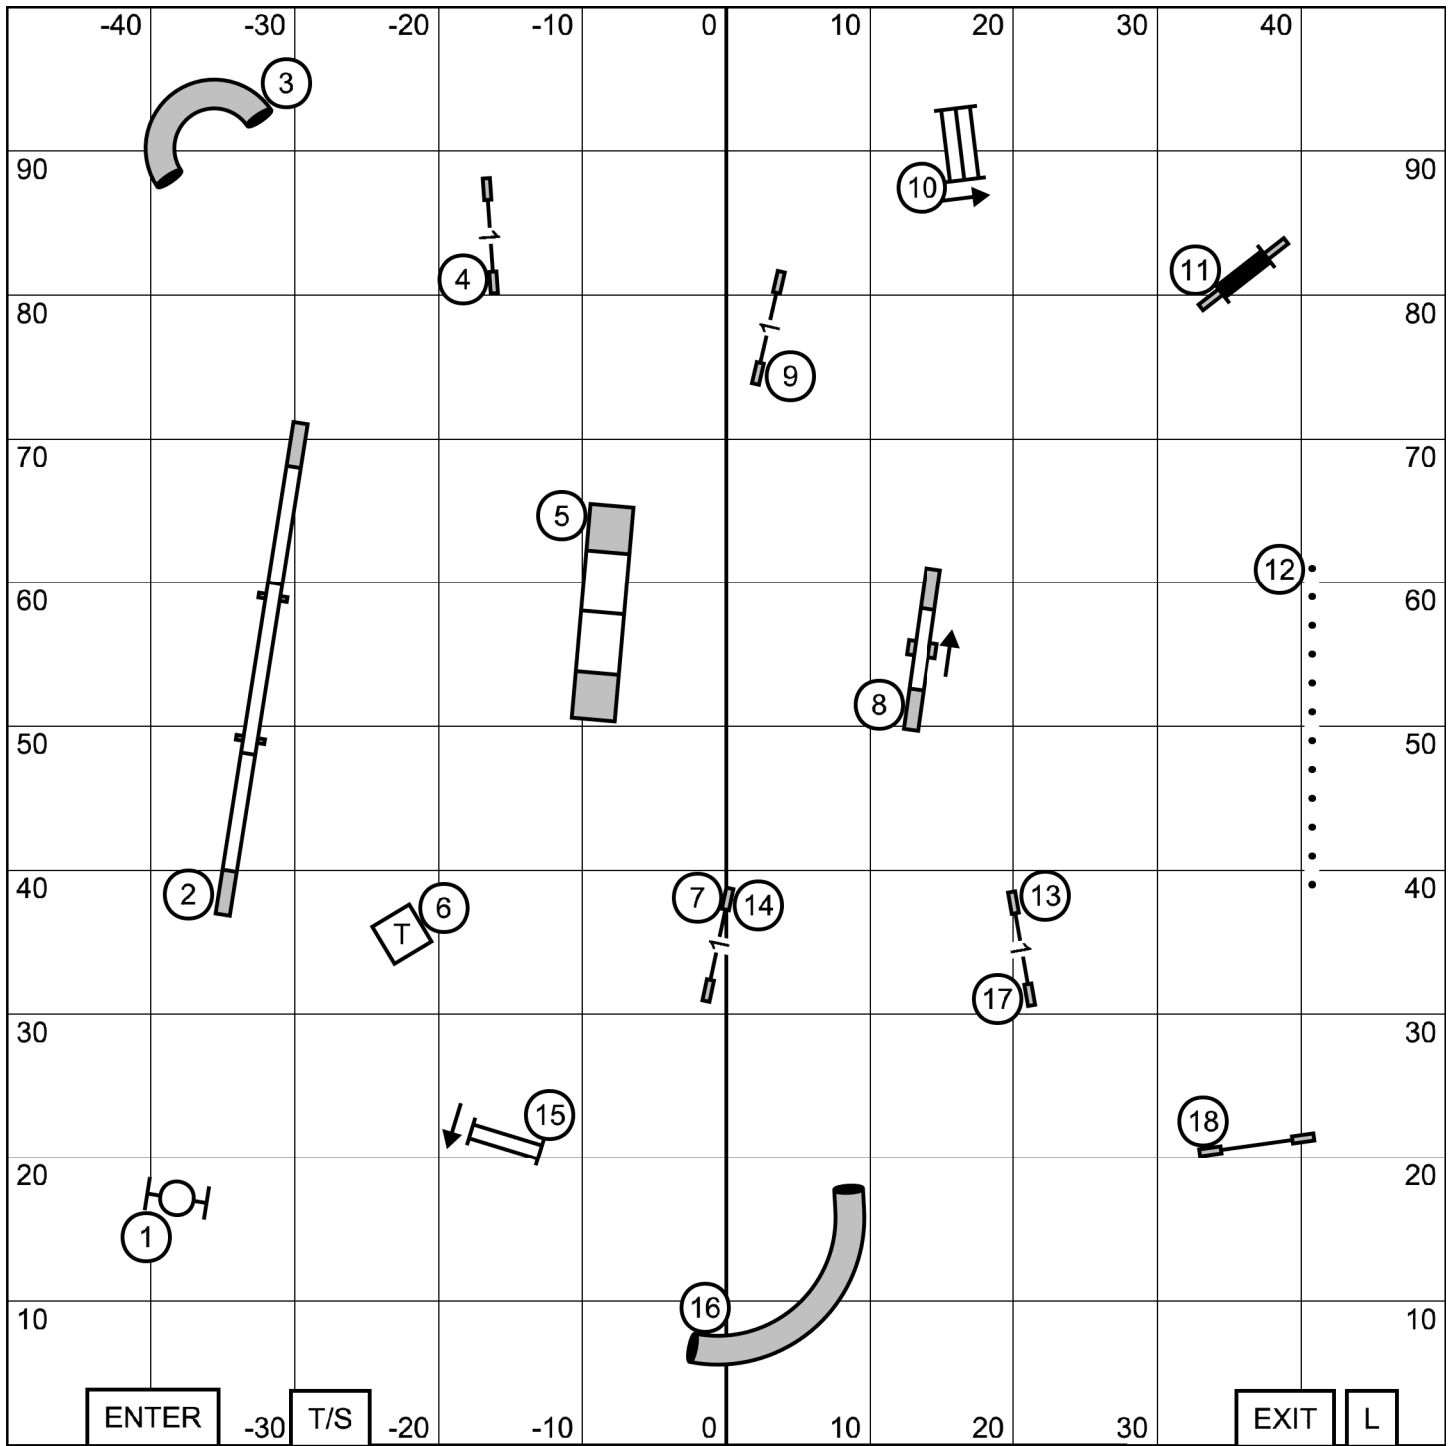

EXCELLENT / MASTER STANDARD

Empire Saluki Club
East Windsor, CT
August 19, 2020

Zach Gulaboff Davis, designer and judge