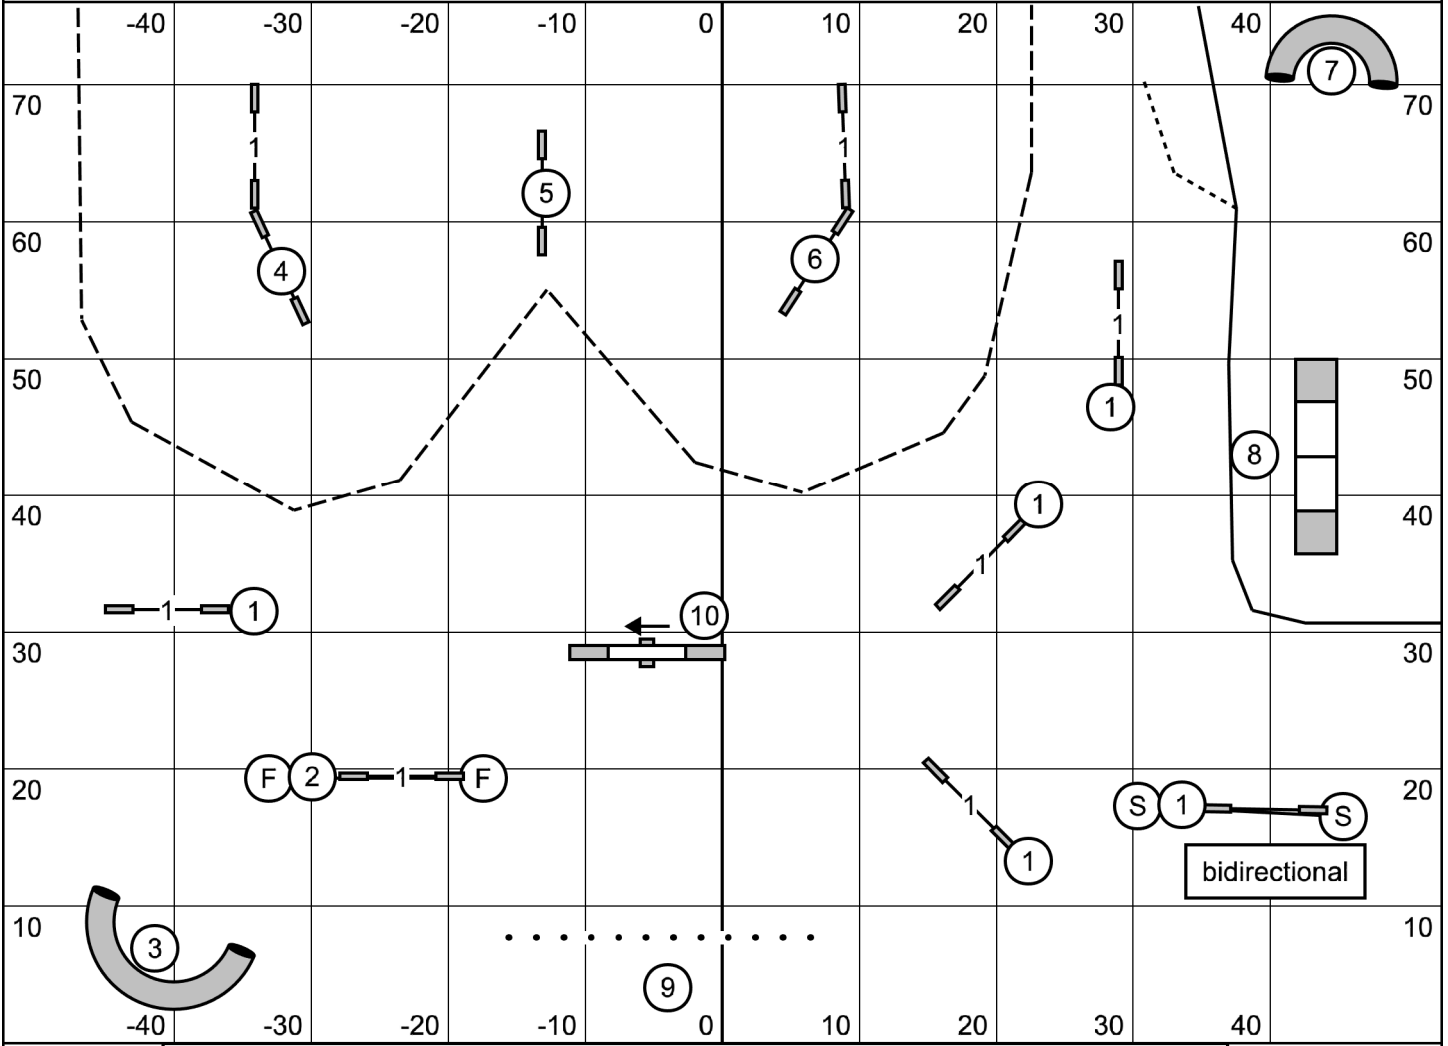

**Novice** -- Solid Line - Bonus is 4 - 5 or 5 - 6 (+ 20 ) - 50 to Qualify (21 or 19 more)  
**Open** -- Dotted Line - Bonus is 4 - 5 or 5 - 6 (+ 20) - 55 to Qualify (26 or 25 more)  
**Excellent** -- Dash Line - Bonus is 4 - 5 - 6 or 6 - 5 - 4 (+ 20 = 35) - 60 to Q (25 more)  
 MUST BE DONE IN FLOW - either circles or squares and in either direction for all levels

**Novice** -- Solid Line - Bonus is 7 - 8 or 8 - 7 (+ 20 ) - 50 to Qualify (15 more)  
**Open** -- Dotted Line - Bonus is 7 - 8 or 8 - 7 (+ 20 ) - 55 to Qualify (20 more)  
**Excellent** -- Dash Line - Bonus is 4 - 5 - 6 or 6 - 5 - 4 (+ 20 = 35) - 60 to Q (25 more)