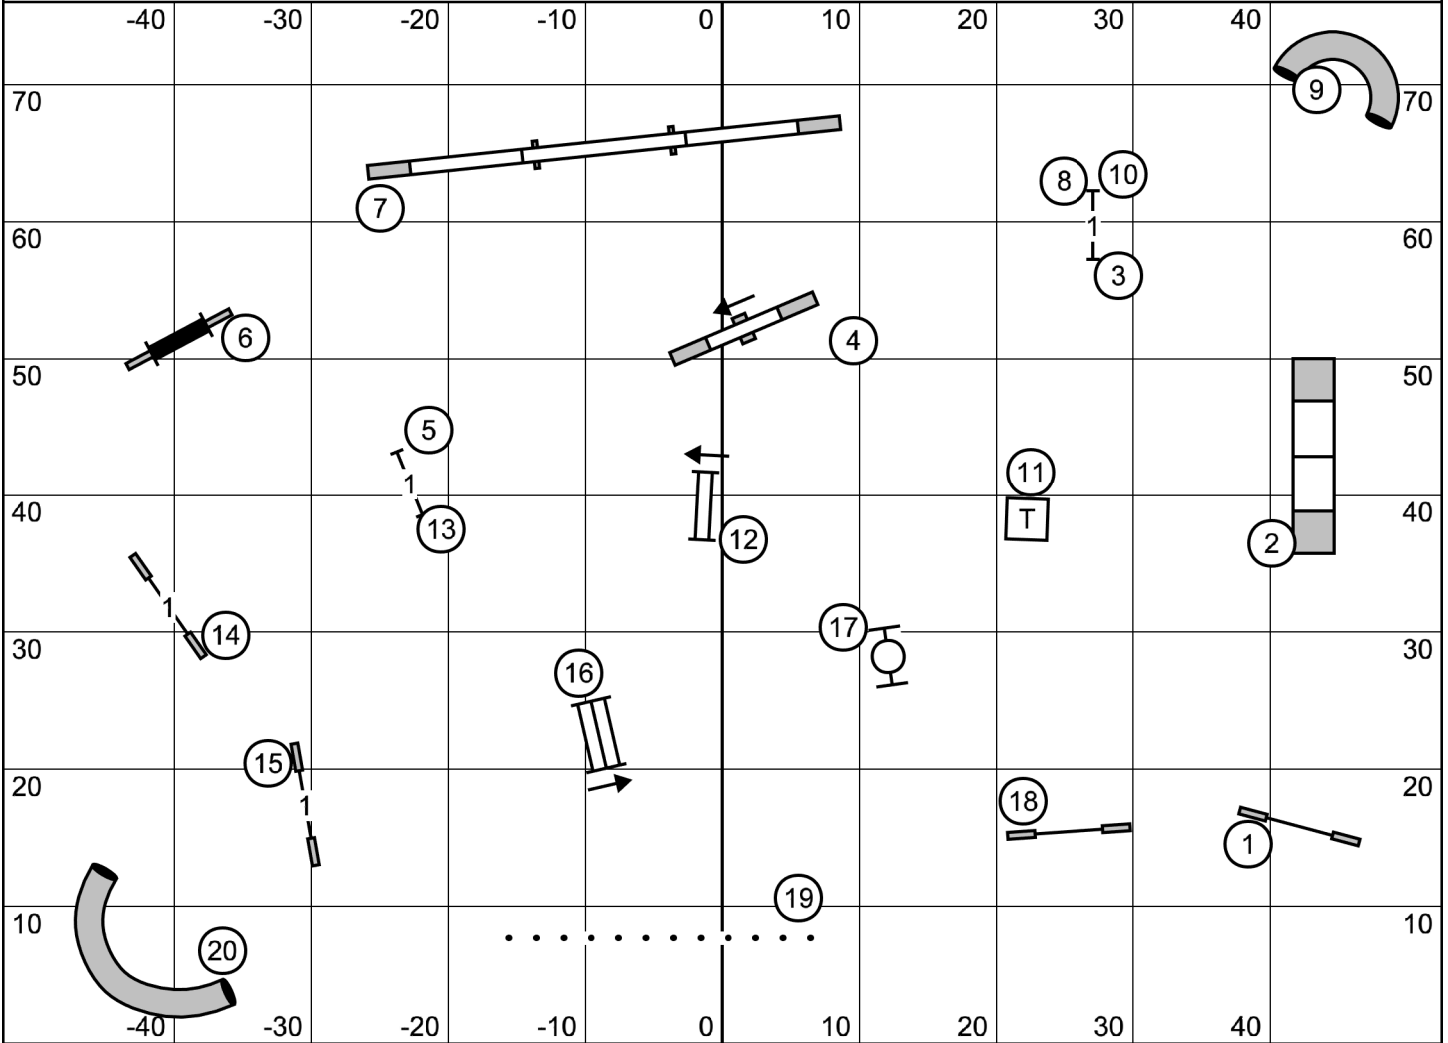

Excellent/Masters Standard Trial 2

Friday, September 04, 2020

Icelandic Sheepdog Association of America

Judge: Frank Gilmer

Indoors on Sports Agility Turf