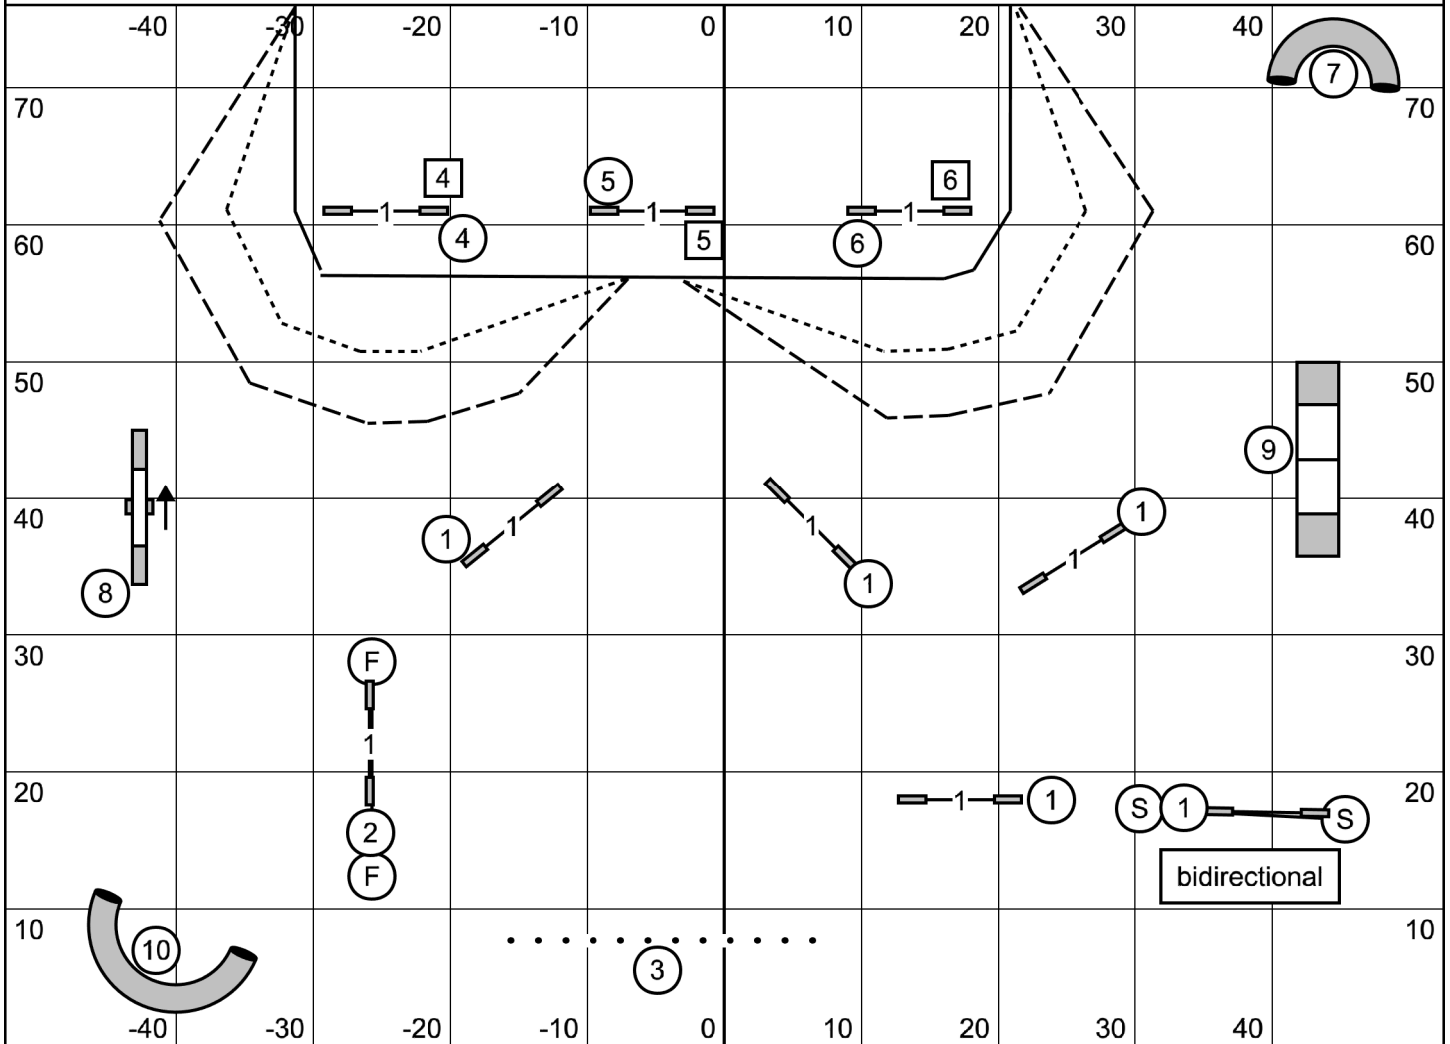

**Novice** -- Solid Line - Bonus is 4 - 5 or 5 - 6 (+ 20 ) - 50 to Qualify (21 or 19 more)  
**Open** -- Dotted Line - Bonus is 4 - 5 or 5 - 6 (+ 20) - 55 to Qualify (26 or 25 more)  
**Excellent** -- Dash Line - Bonus is 4 - 5 - 6 or 6 - 5 - 4 (+ 20 = 35) - 60 to Q (25 more)  
 MUST BE DONE IN FLOW - either circles or squares and in either direction for all levels

**Novice** -- Solid Line - Bonus is 7 - 8 or 8 - 7 (+ 20 ) - 50 to Qualify (15 more)  
**Open** -- Dotted Line - Bonus is 7 - 8 or 8 - 7 (+ 20 ) - 55 to Qualify (20 more)  
**Excellent** -- Dash Line - Bonus is 4 - 5 - 6 or 6 - 5 - 4 (+ 20 = 35) - 60 to Q (25 more)