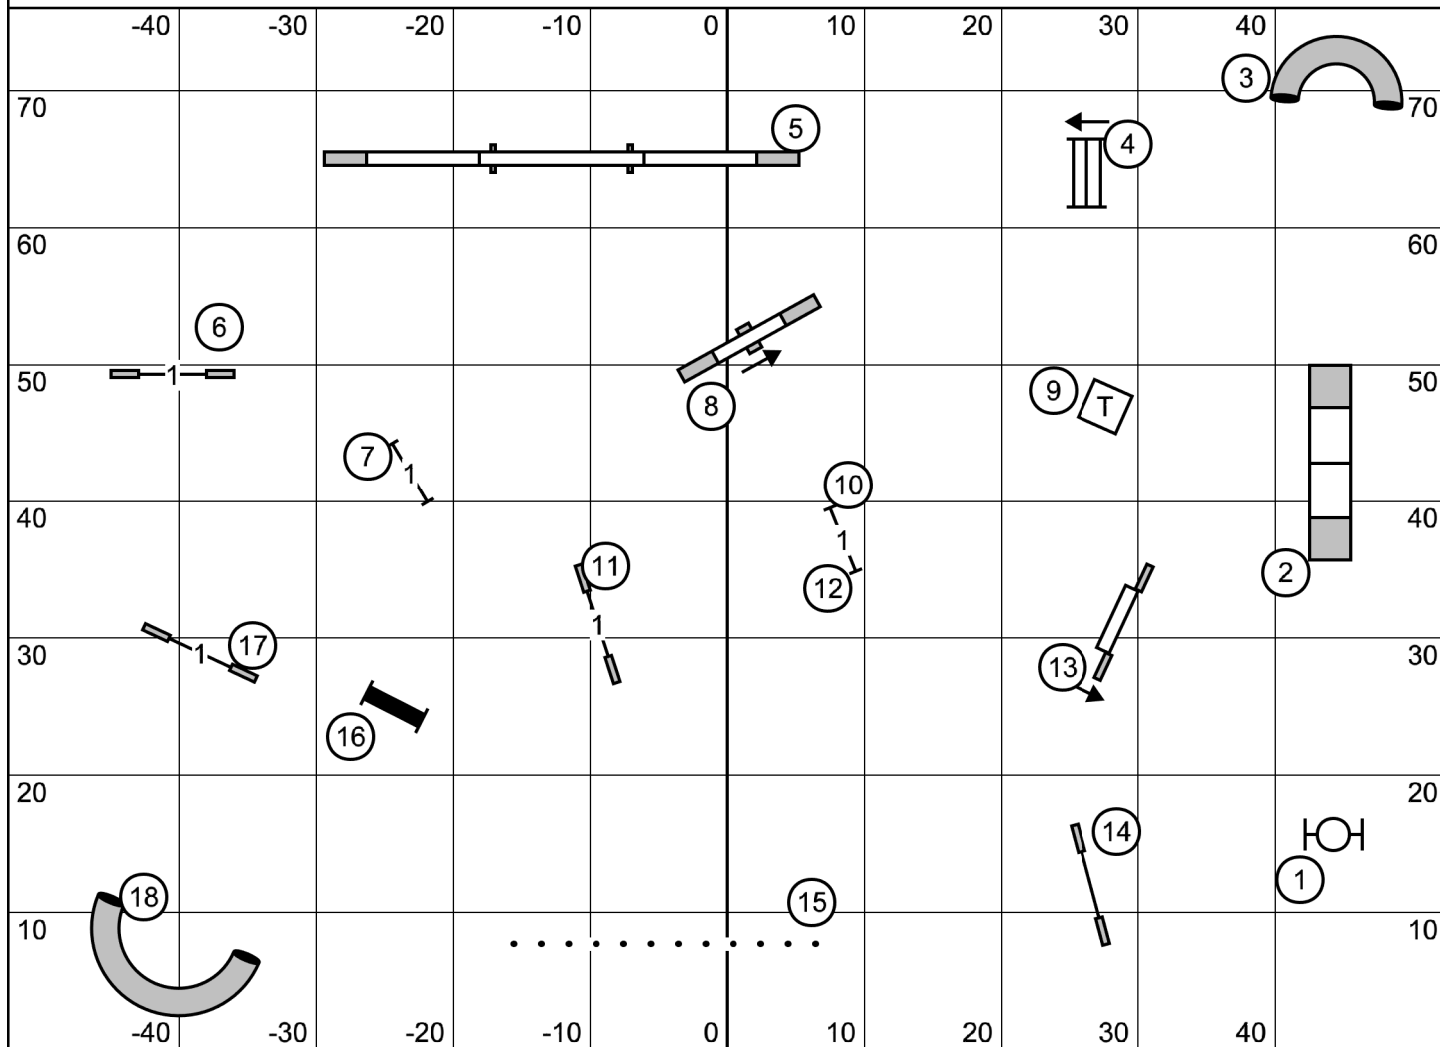

Excellent/Masters Standard Trial 1

Friday, September 04, 2020

Icelandic Sheepdog Association of America

Judge: Frank Gilmer

Indoors on Sports Agility Turf