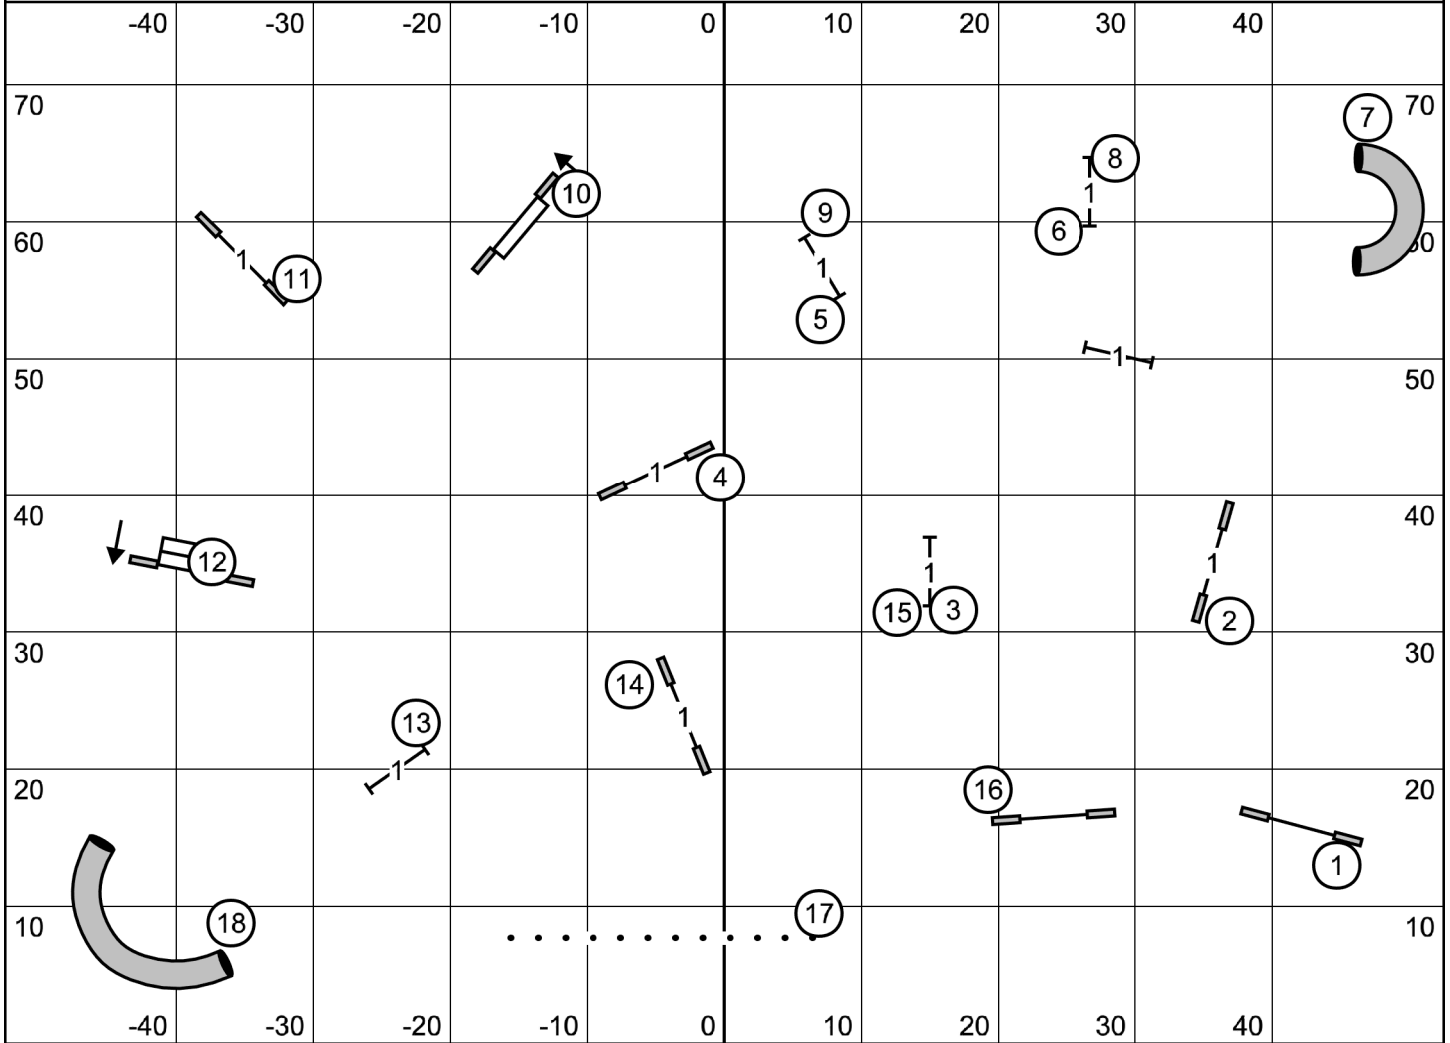

Excellent/Masters Jumpers with Weaves Trial 1

Friday, September 04, 2020

Icelandic Sheepdog Association of America

Judge: Frank Gilmer

Indoors on Sports Agility Turf