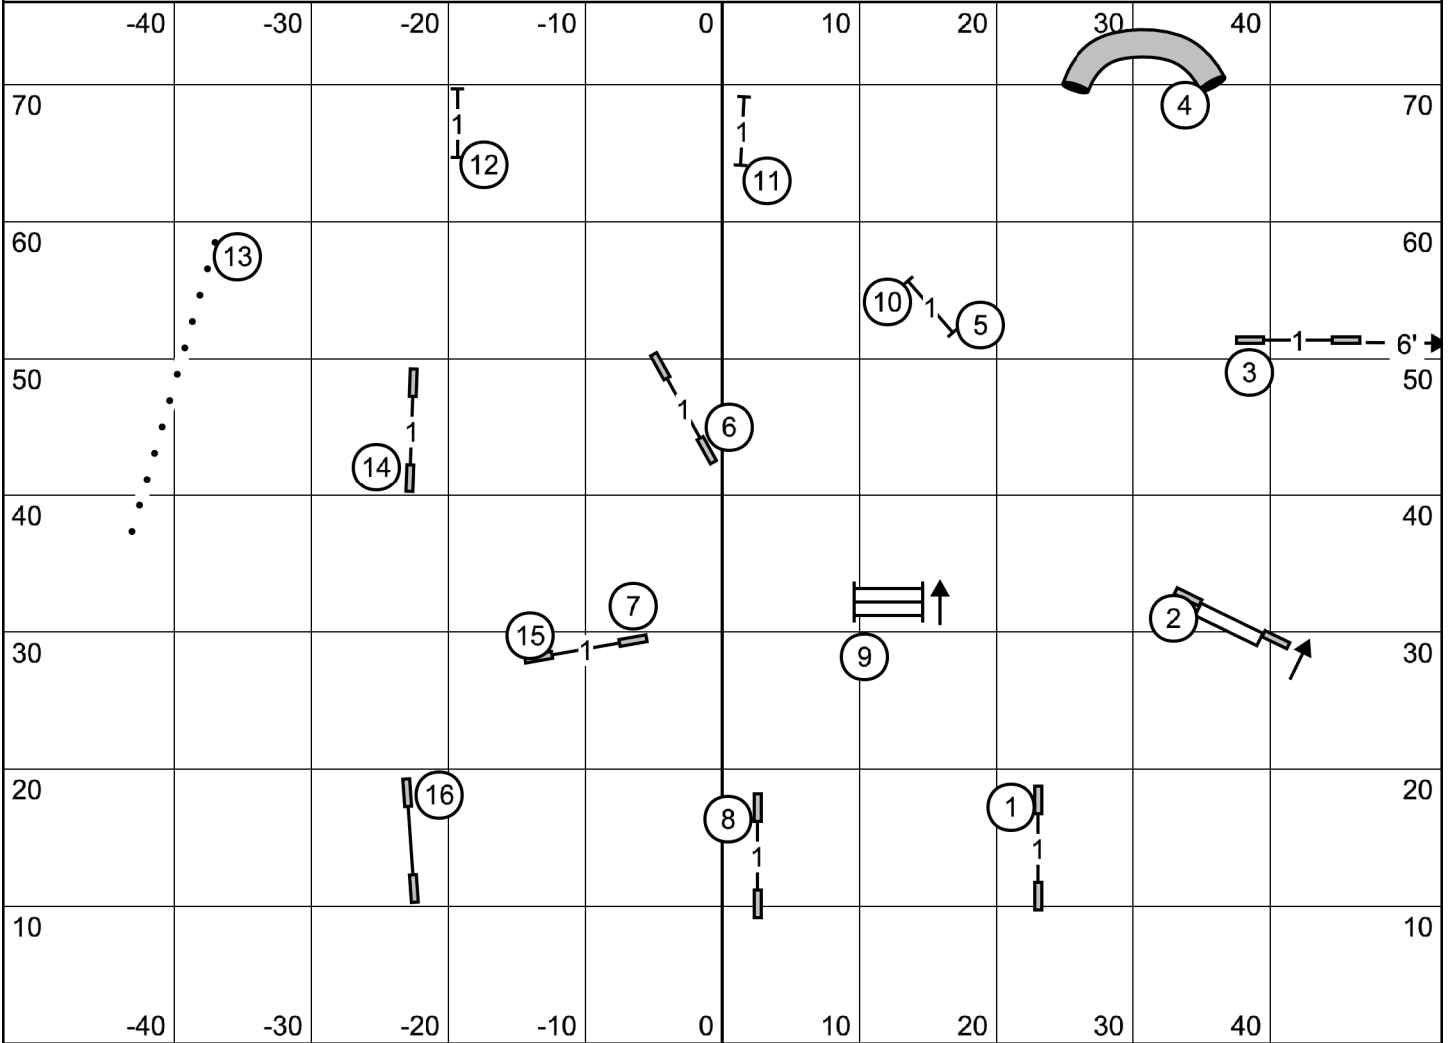

Open Jumpers with Weaves

Monday, September 07, 2020

Old Colony Agility Club

Judge: Frank Gilmer

Indoors on Sports Agility Turf