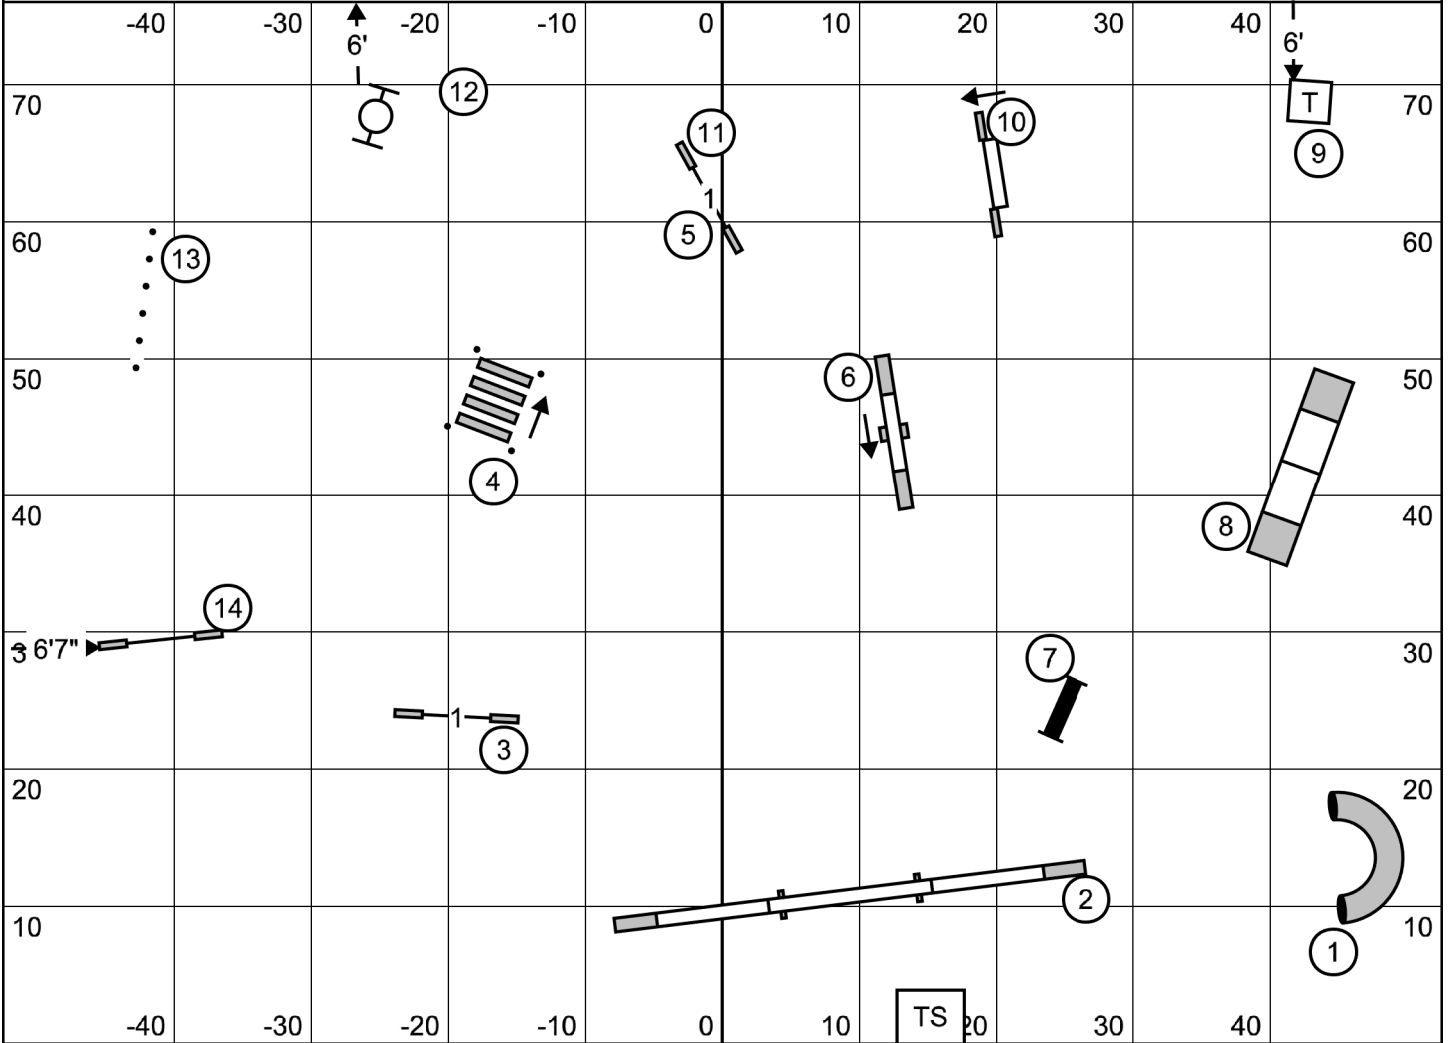

Novice Standard

Monday, September 07, 2020

Old Colony Agility Club

Judge: Frank Gilmer

Indoors on Sports Agility Turf