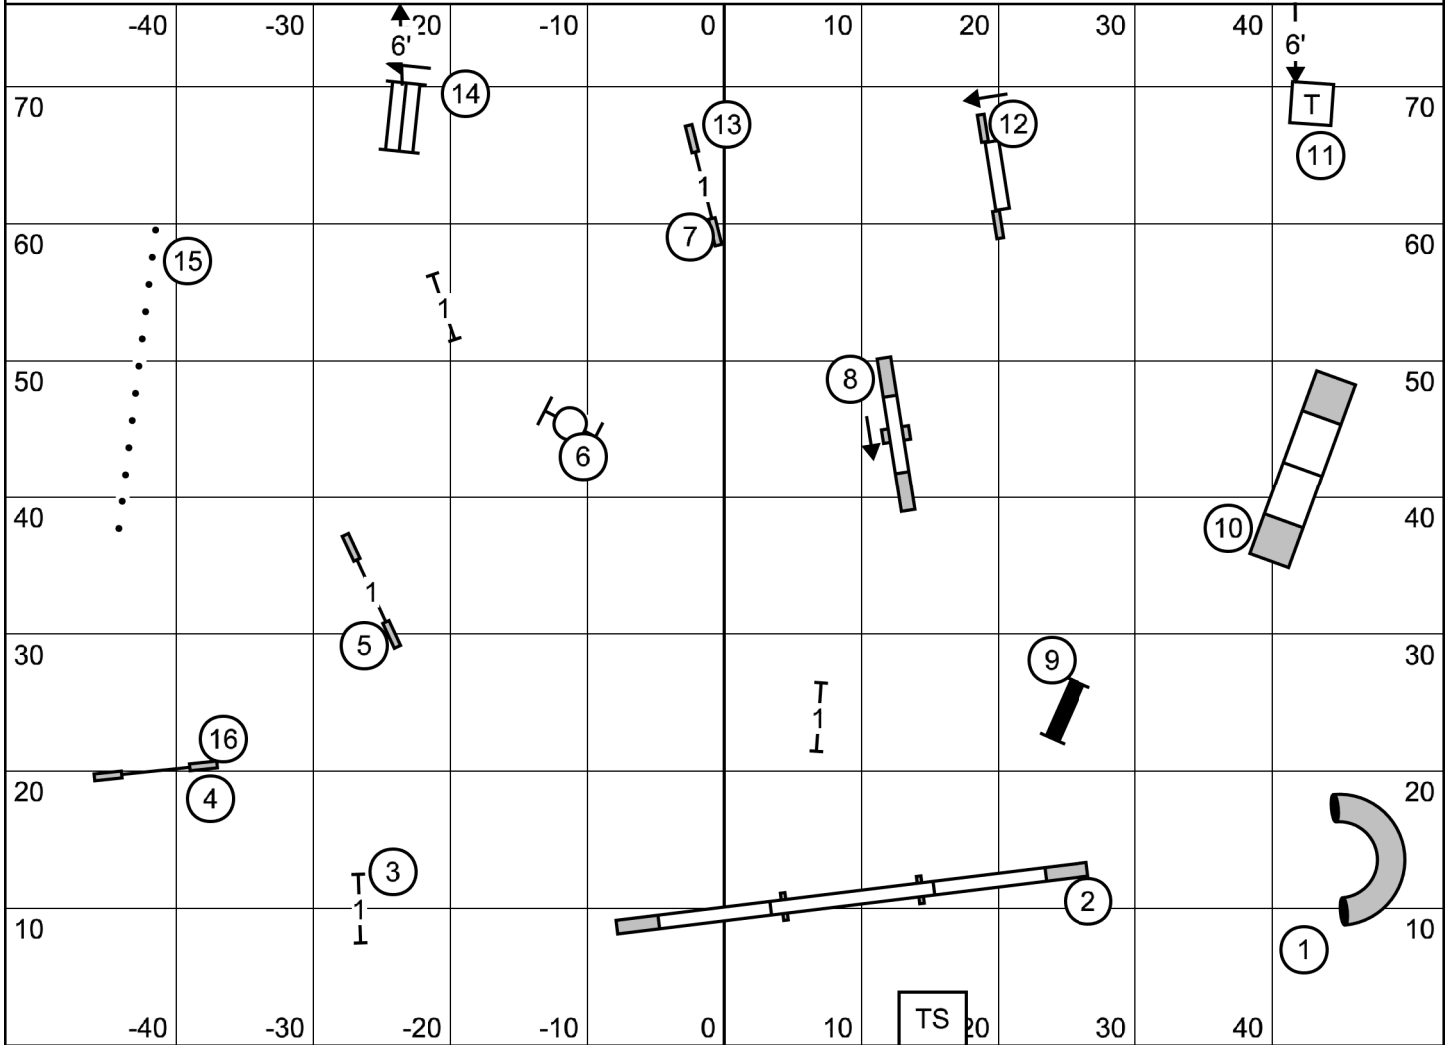

Open Standard

Monday, September 07, 2020

Old Colony Agility Club

Judge: Frank Gilmer

Indoors on Sports Agility Turf