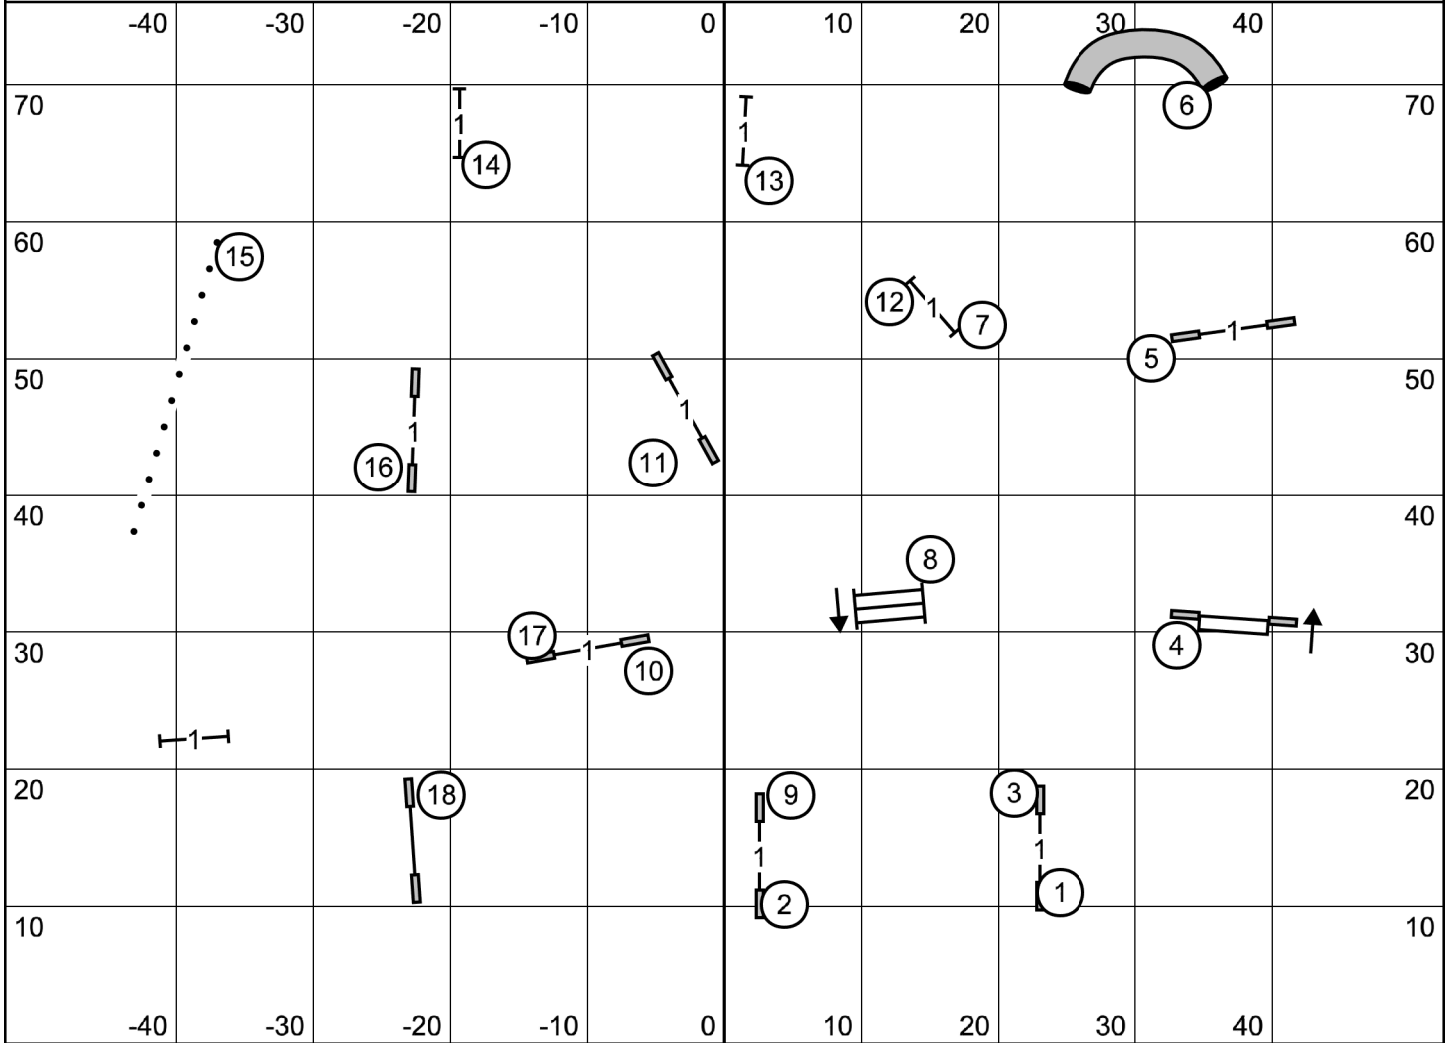

Excellent/Masters Jumpers with Weaves

Monday, September 07, 2020

Old Colony Agility Club

Judge: Frank Gilmer

Indoors on Sports Agility Turf