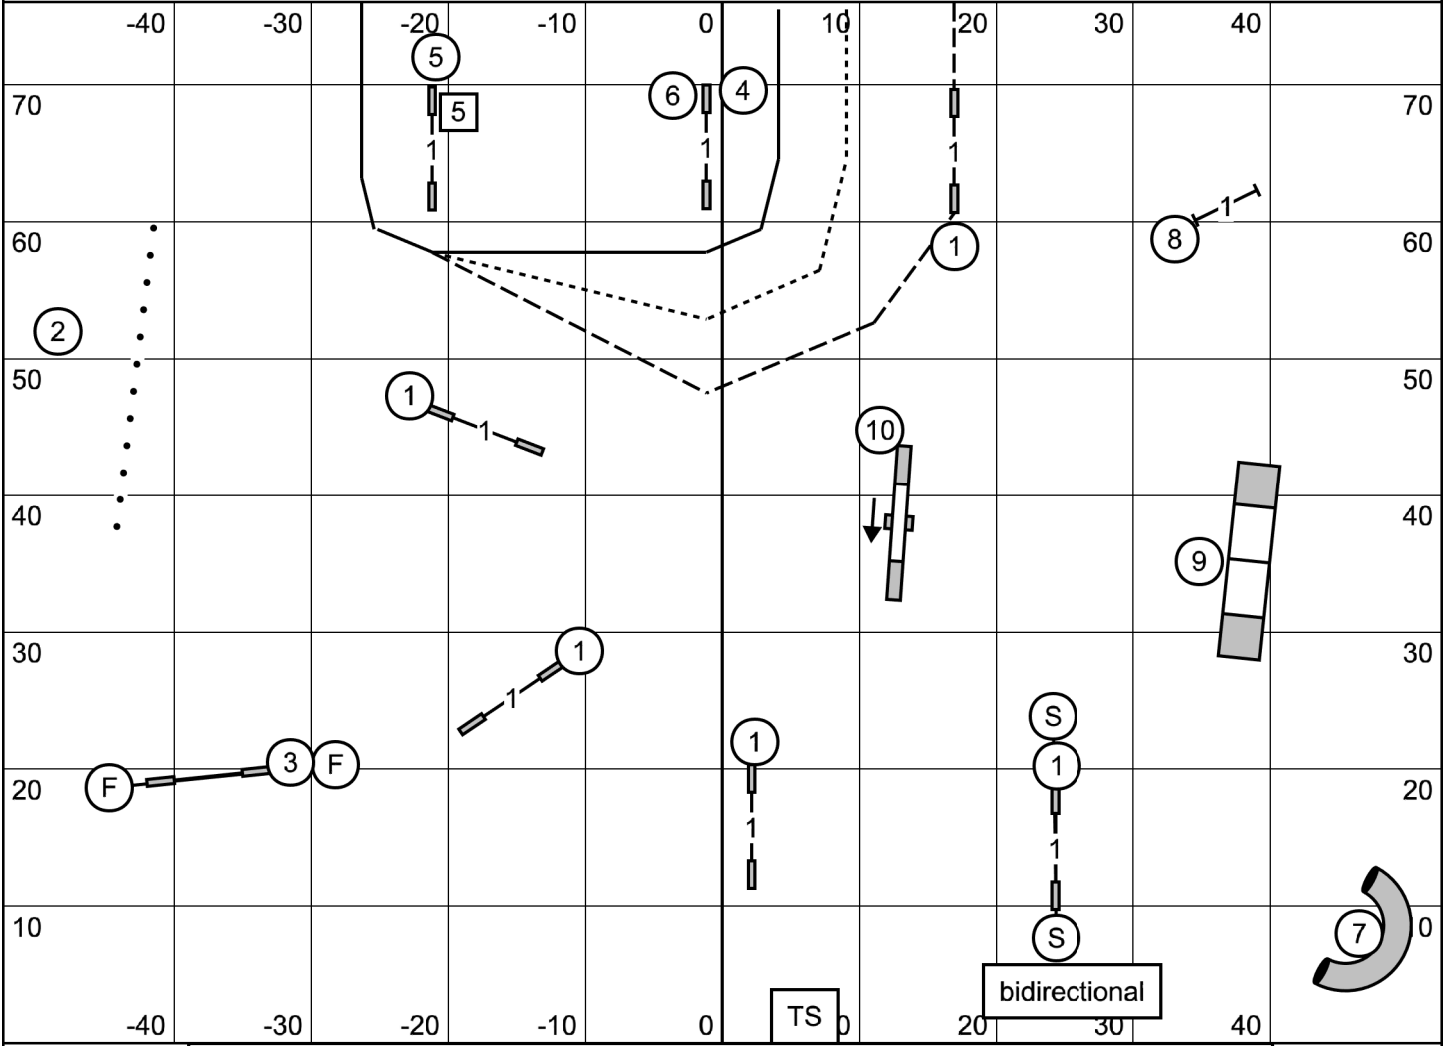

Combined FAST

Monday, September 07, 2020
 Old Colony Agility Club
 Judge: Frank Gilmer
 Indoors on Sports Agility Turf

41 sec - P4"
38 sec - 8", P8", P12"
35 sec - 12", 16", P16", P20"
32 sec - 20", 24", 24C"

Novice -- Solid Line - Bonus is 4 - 5 or 5 - 6 (+ 20) - 50 to Qualify (21 or 19 more) Open -- Dotted Line - Bonus is 4 - 5 or 5 - 6 (+ 20) - 55 to Qualify (26 or 25 more) Excellent -- Dash Line - Bonus is 4 - SQUARE 5 - 6 (+ 20 = 35) - 60 to Q (25 more)