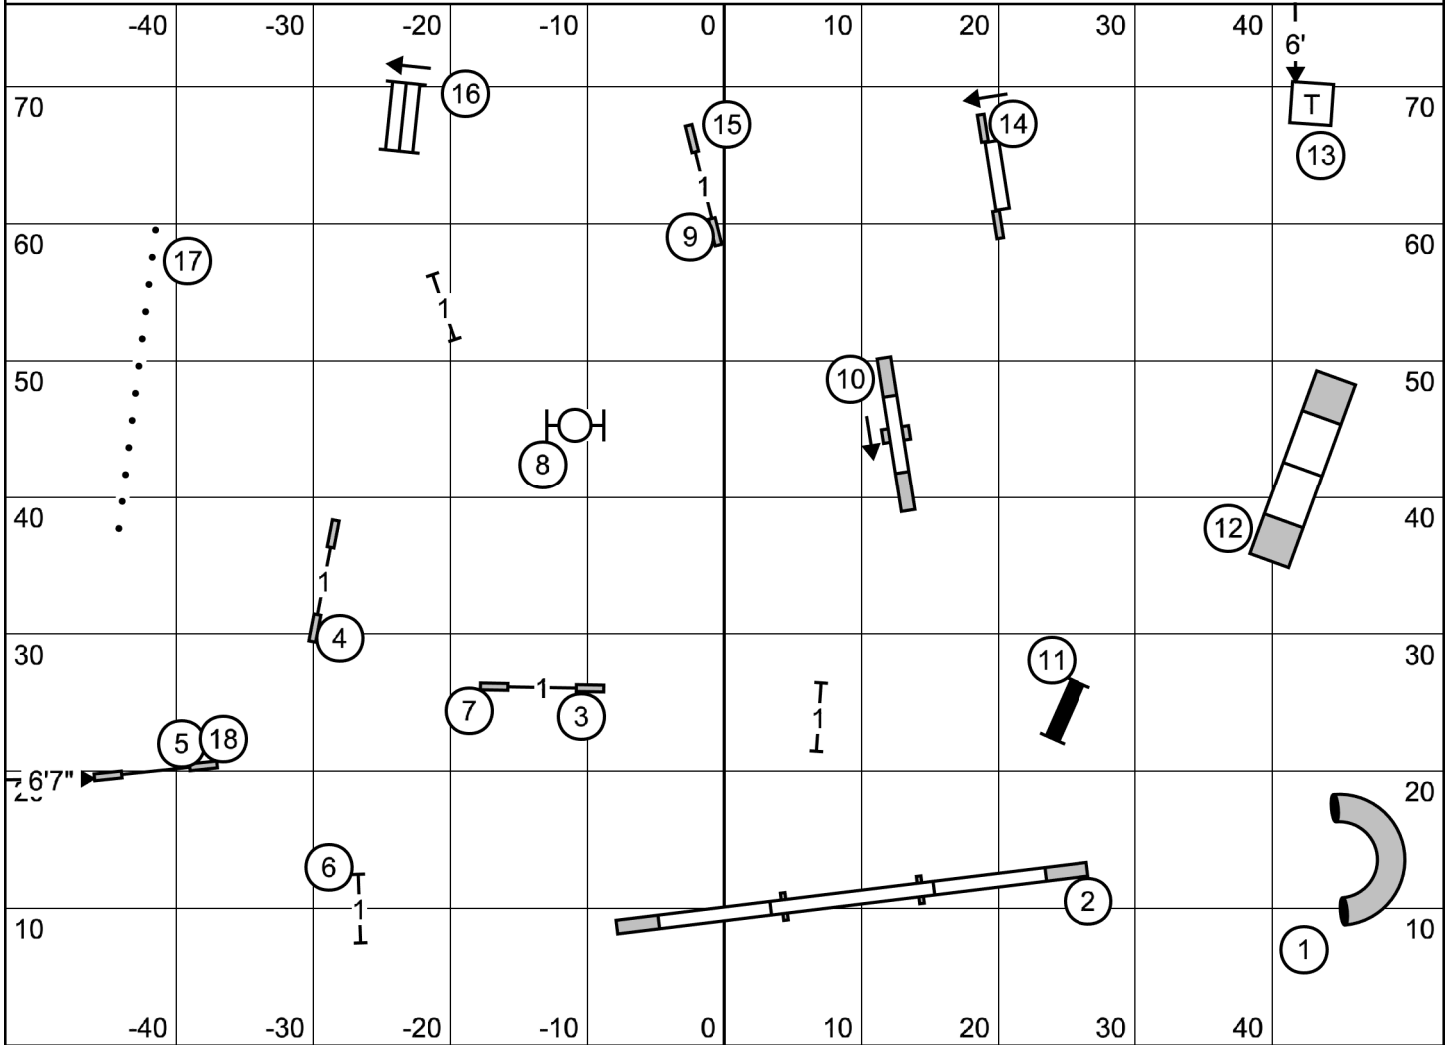

Excellent/Masters Standard

Monday, September 07, 2020

Old Colony Agility Club

Judge: Frank Gilmer

Indoors on Sports Agility Turf