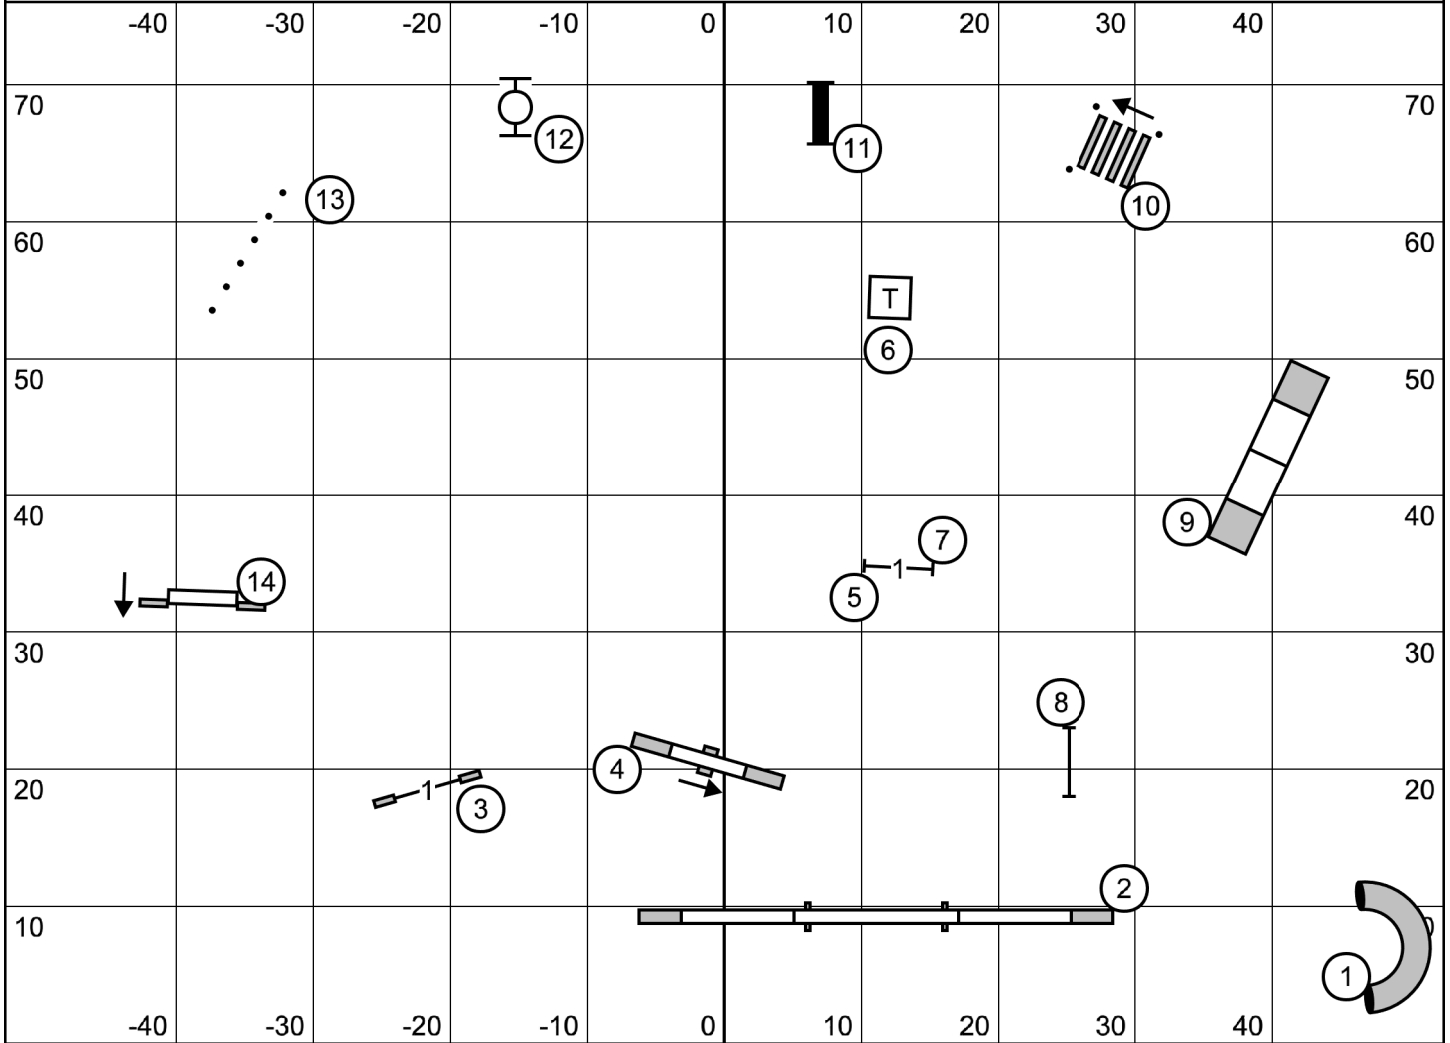

Novice Standard

Saturday, September 05, 2020

Old Colony Agility Club

Judge: Frank Gilmer

Indoors on Sports Agility Turf