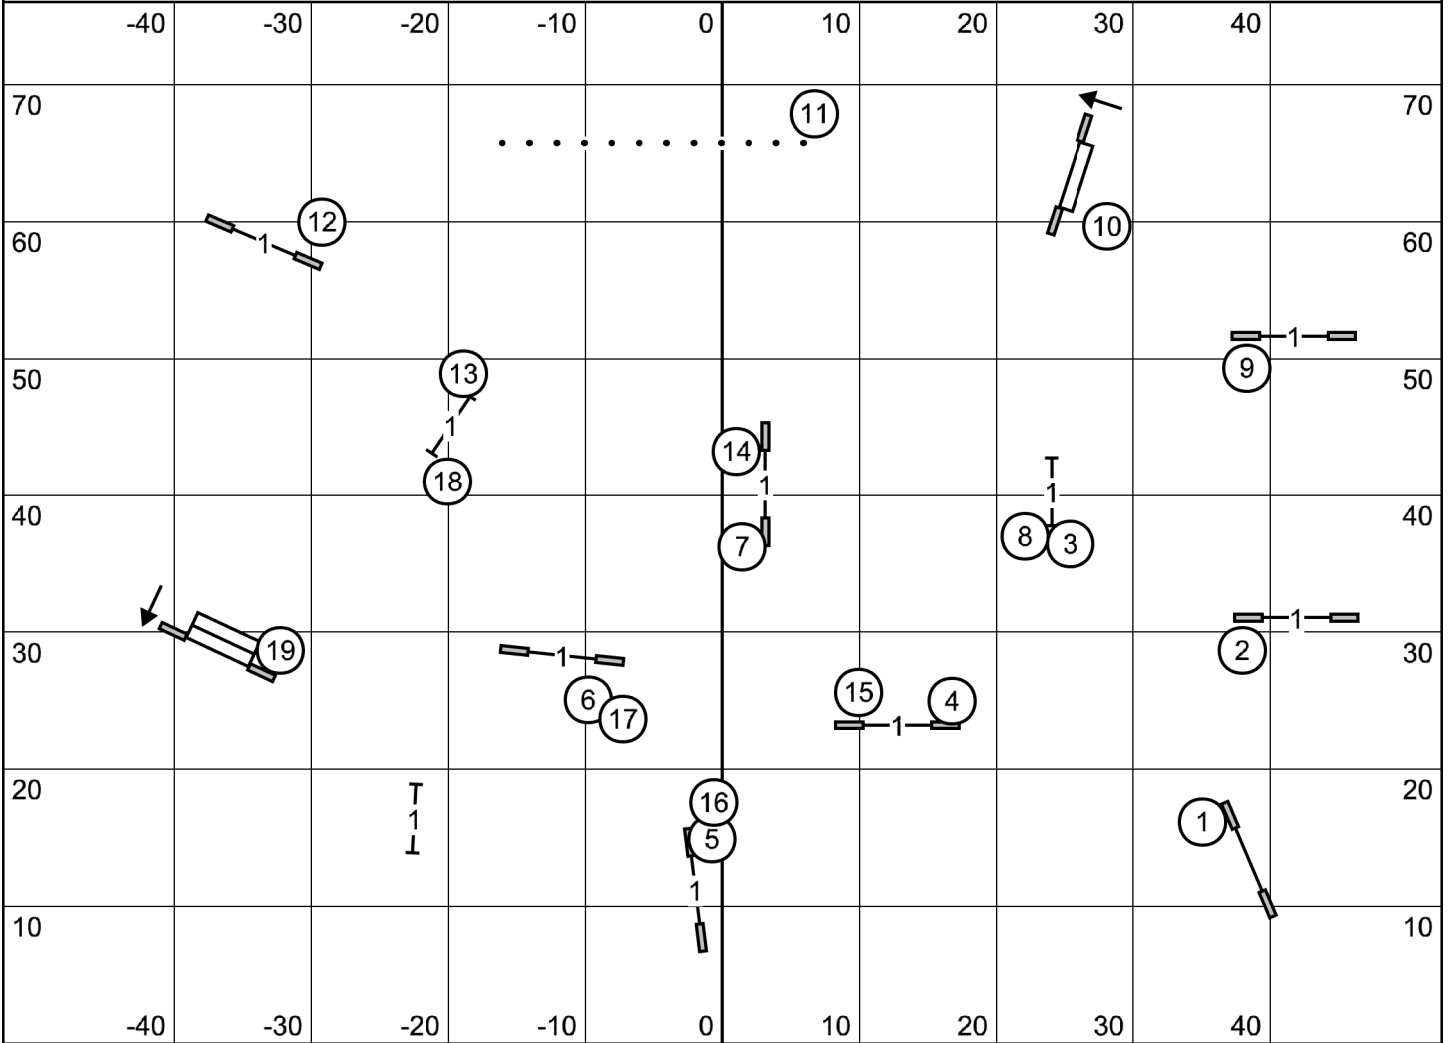

Excellent/Master Jumpers With Weaves

Saturday, September 05, 2020

Old Colony Agility Club

Judge: Frank Gilmer

Indoors on Sports Agility Turf