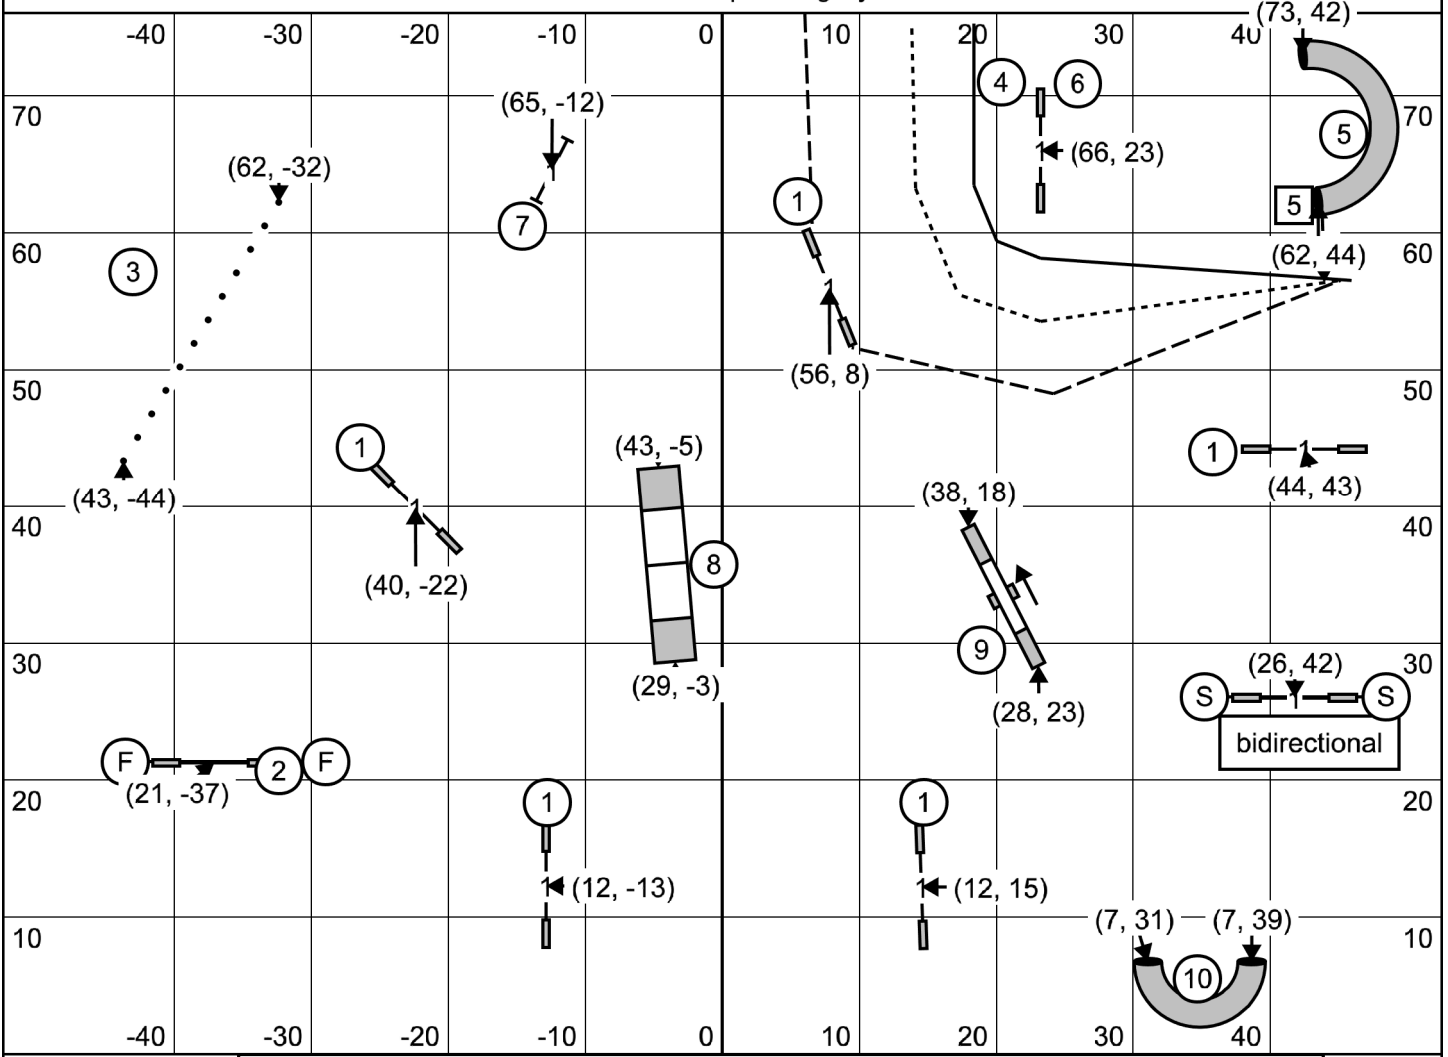

# Combined FAST

Saturday, September 05, 2020

Old Colony Agility Club

Judge: Frank Gilmer

Indoors on Sports Agility Turf

41 sec - P4"  
 38 sec - 8", P8", P12"  
 35 sec - 12", 16", P16", P20"  
 32 sec - 20", 24", 24C"

**Novice** -- Solid Line - Bonus is 4 - 5 or 5 - 6 (+ 20 ) - 50 to Qualify (21 or 19 more)  
**Open** -- Dotted Line - Bonus is 4 - 5 or 5 - 6 (+ 20 ) - 55 to Qualify (26 or 25 more)  
**Excellent** -- Dash Line - Bonus is 4 - SQUARE **5** - 6 (+ 20 = 35) - 60 to Q (25 more)