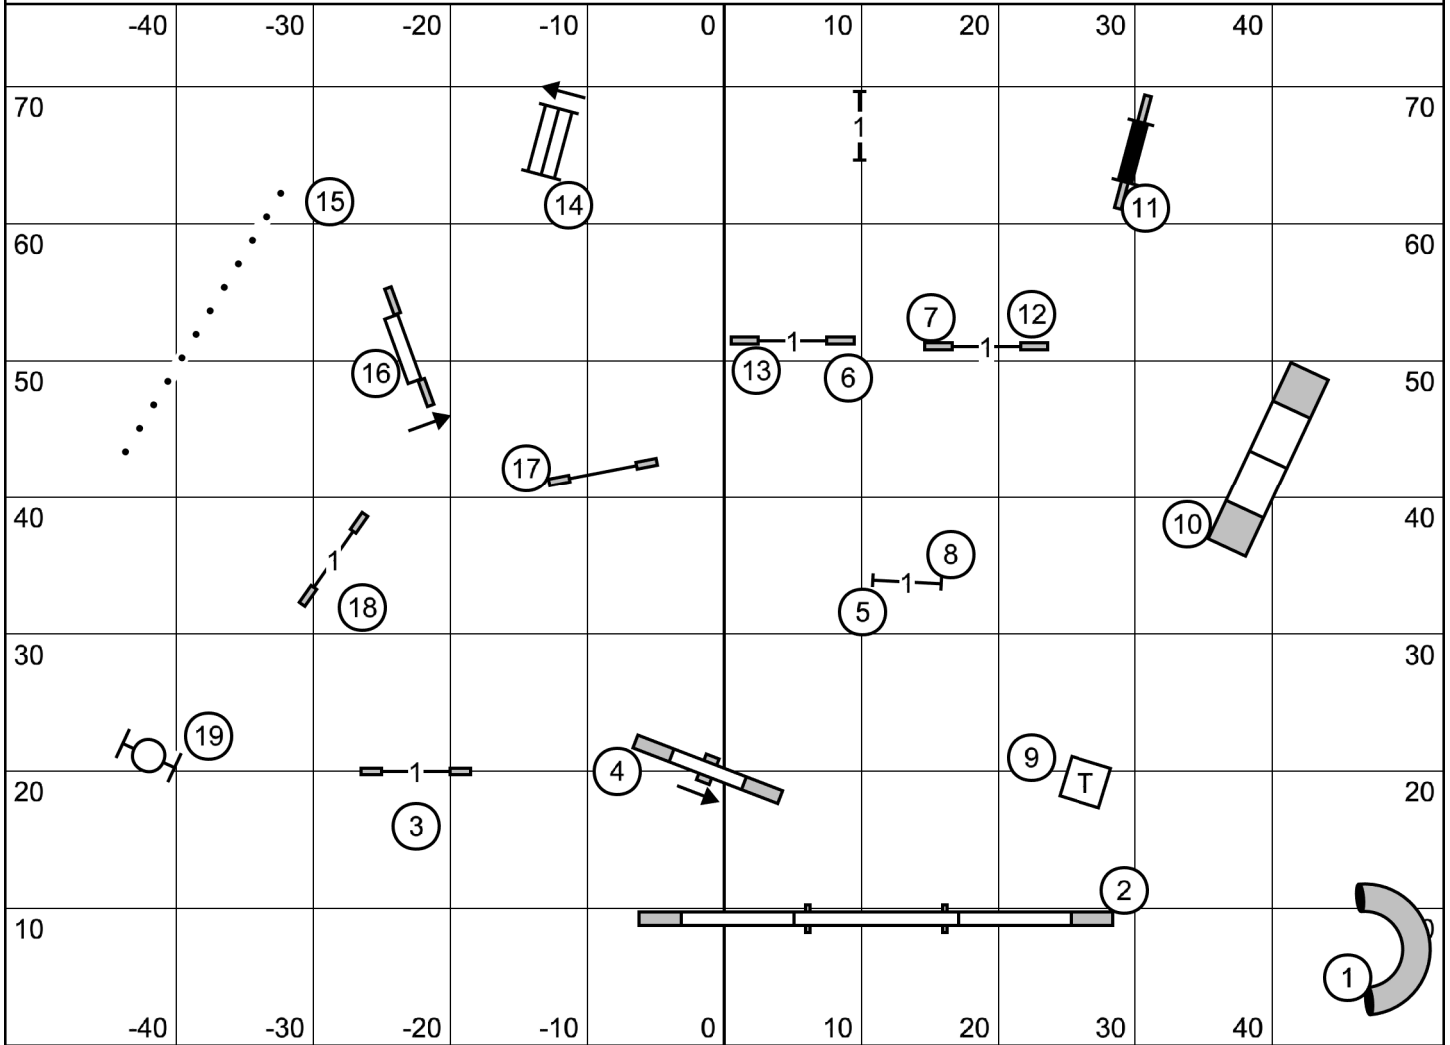

Excellent/Masters Standard

Saturday, September 05, 2020

Old Colony Agility Club

Judge: Frank Gilmer

Indoors on Sports Agility Turf