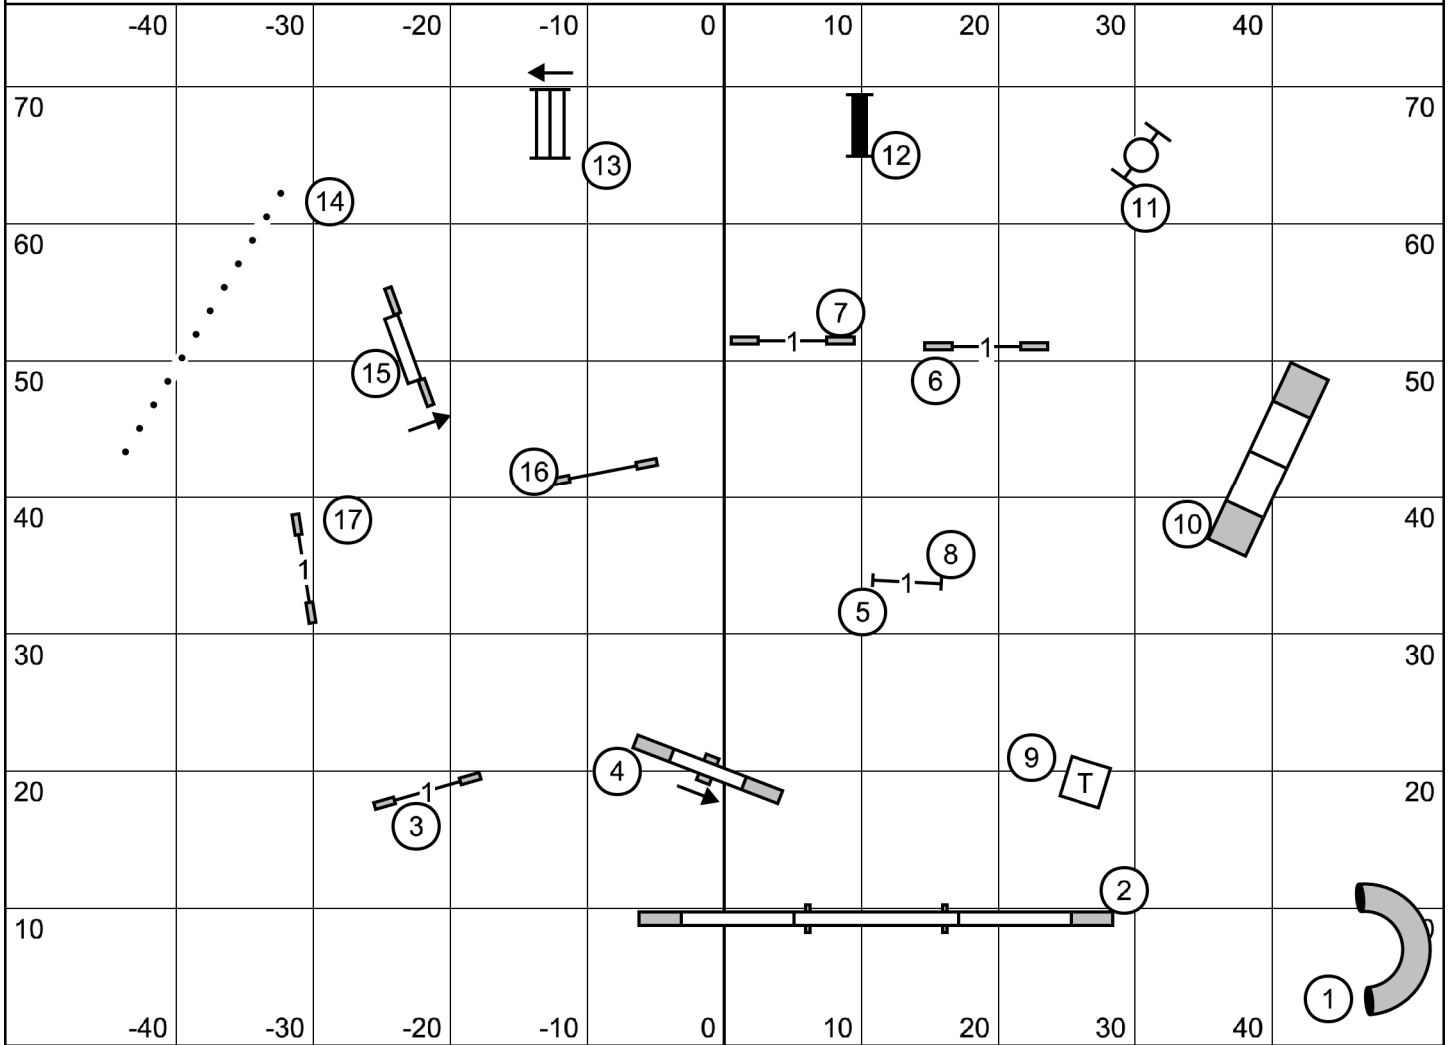

Open Standard

Saturday, September 05, 2020

Old Colony Agility Club

Judge: Frank Gilmer

Indoors on Sports Agility Turf