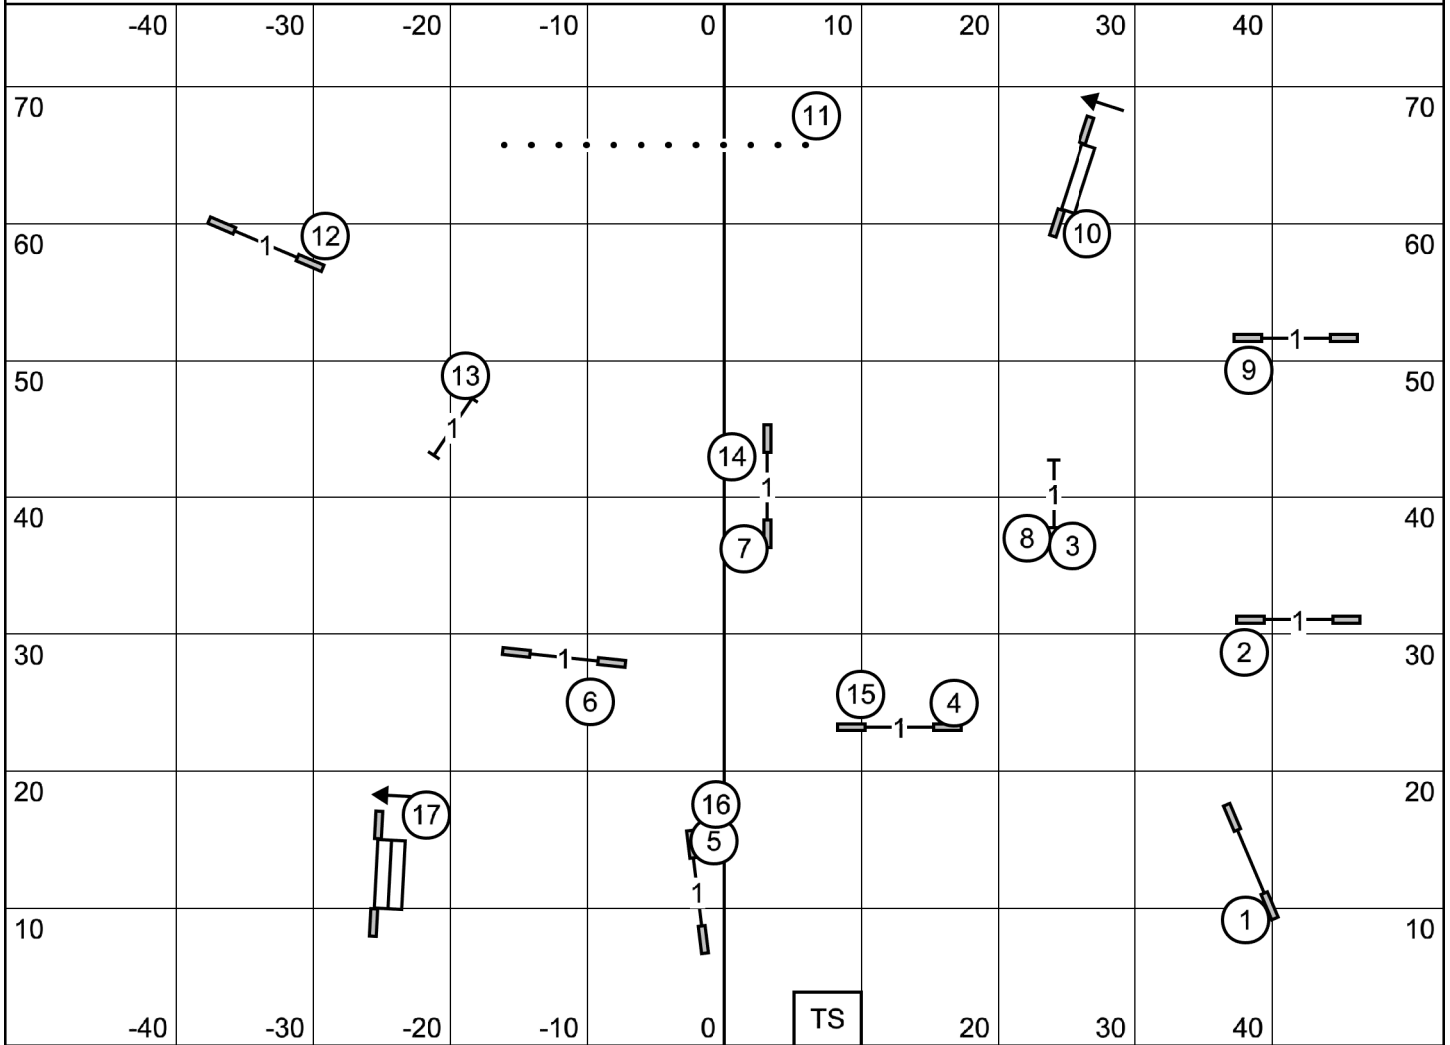

Open Jumpers With Weaves

Saturday, September 05, 2020

Old Colony Agility Club

Judge: Frank Gilmer

Indoors on Sports Agility Turf