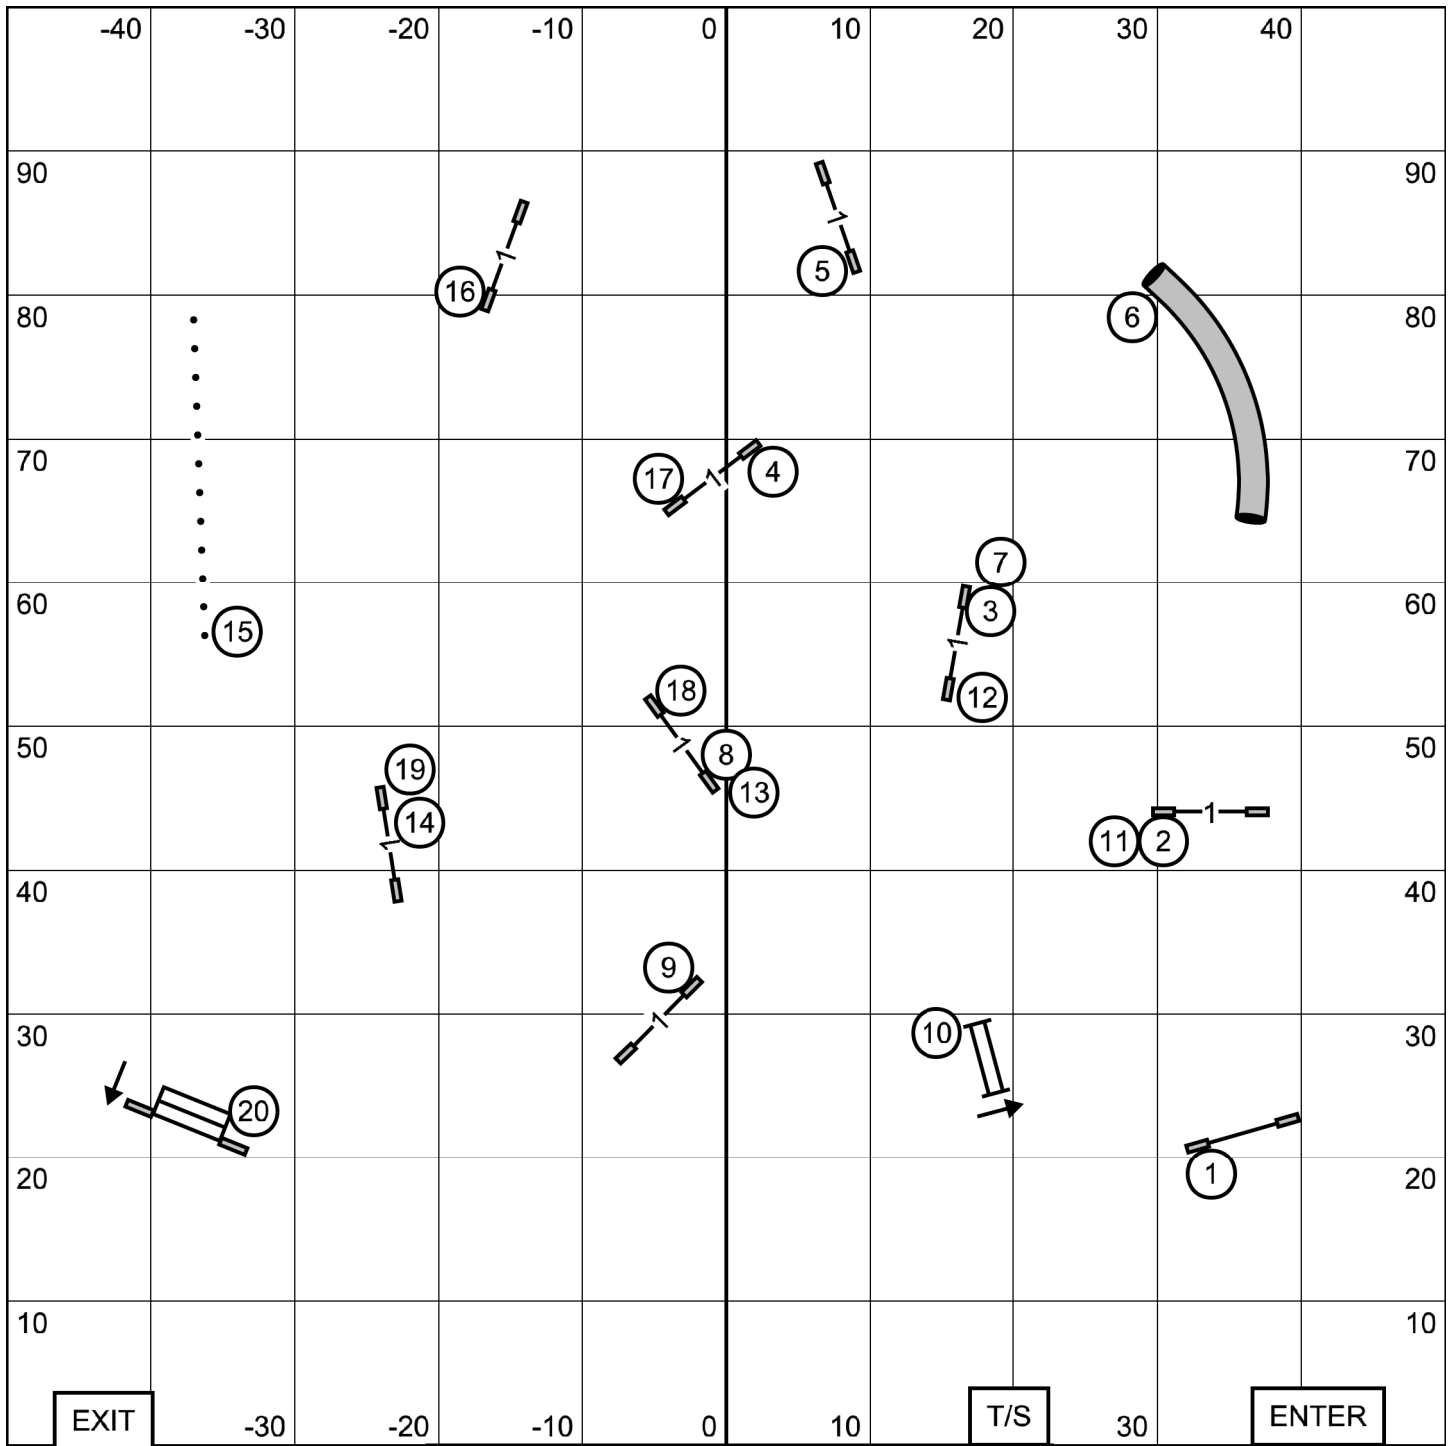

EXCELLENT / MASTER JWW

LEAP Agility Club of Central Massachusetts
Westfield, MA
September 11, 2020
Zach Gulaboff Davis, designer and judge