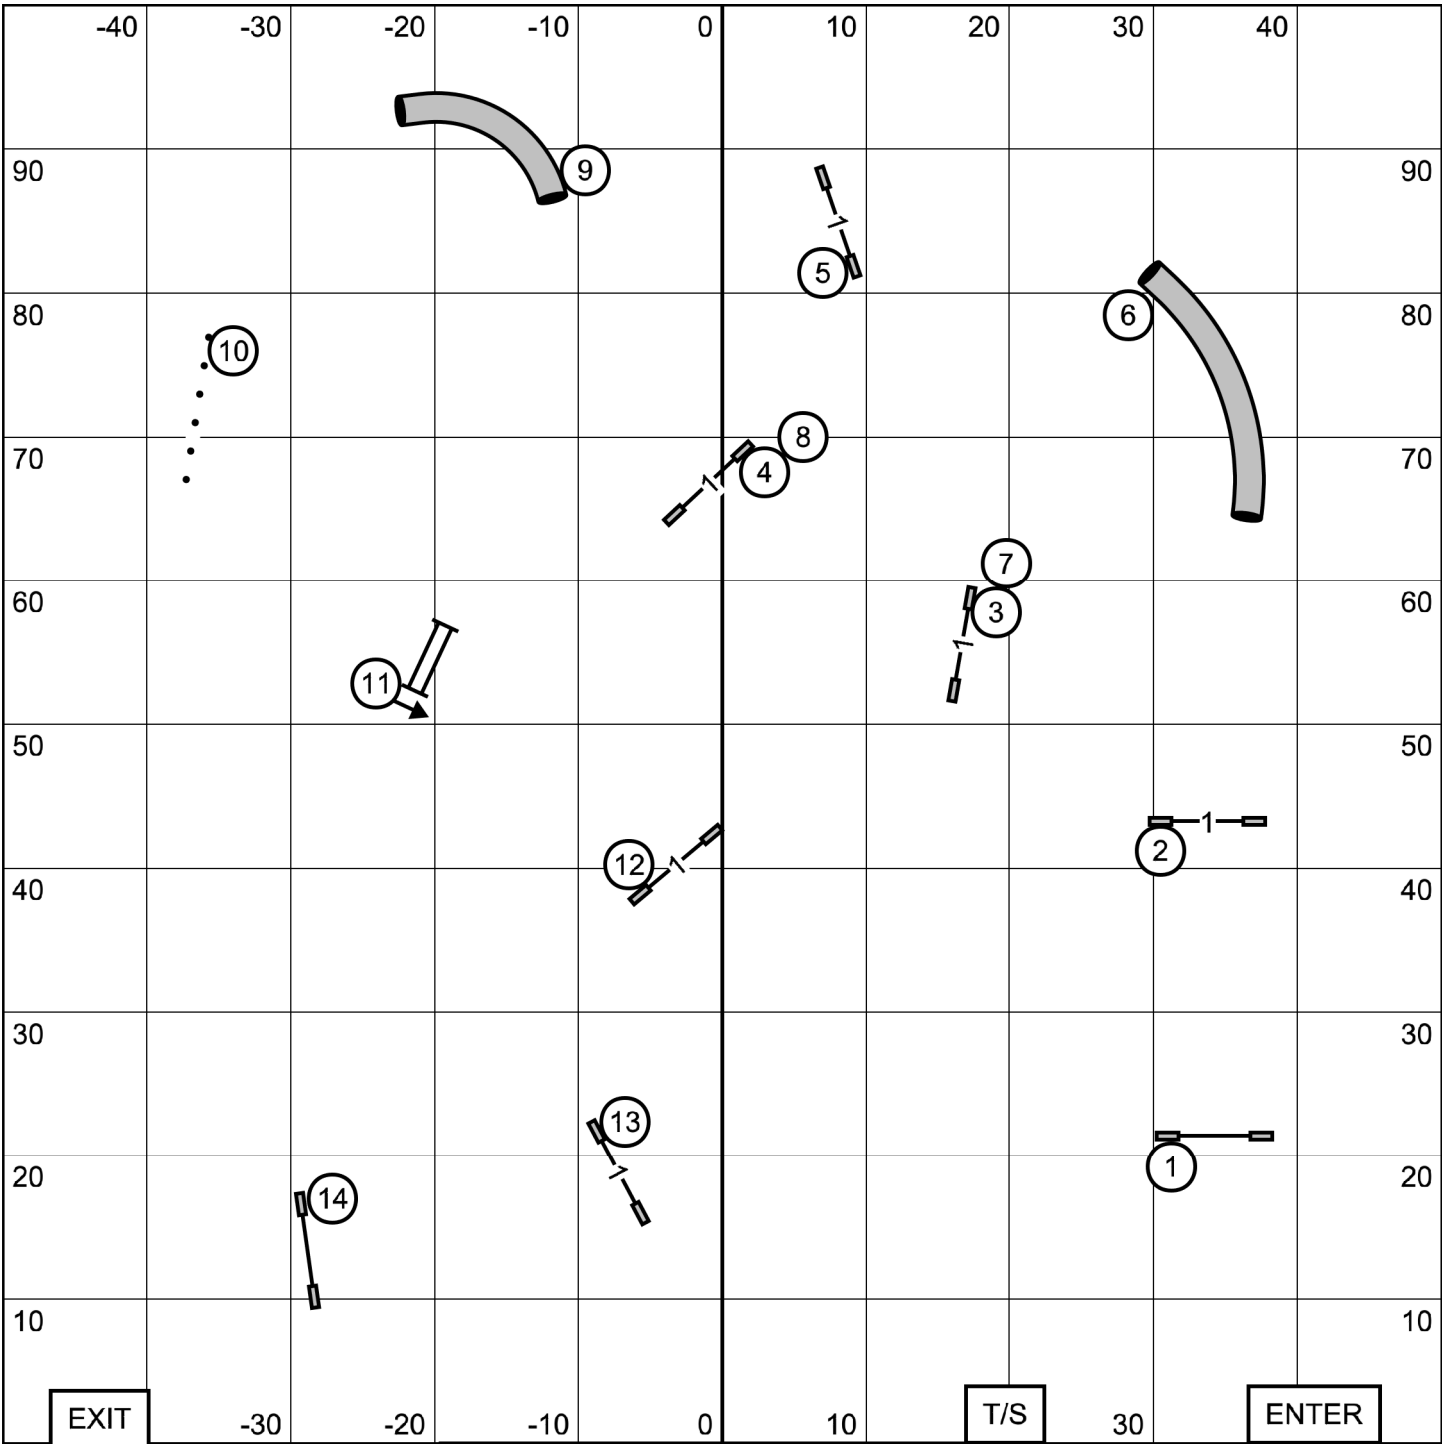

NOVICE JWW

LEAP Agility Club of Central Massachusetts
Westfield, MA
September 11, 2020
Zach Gulaboff Davis, designer and judge