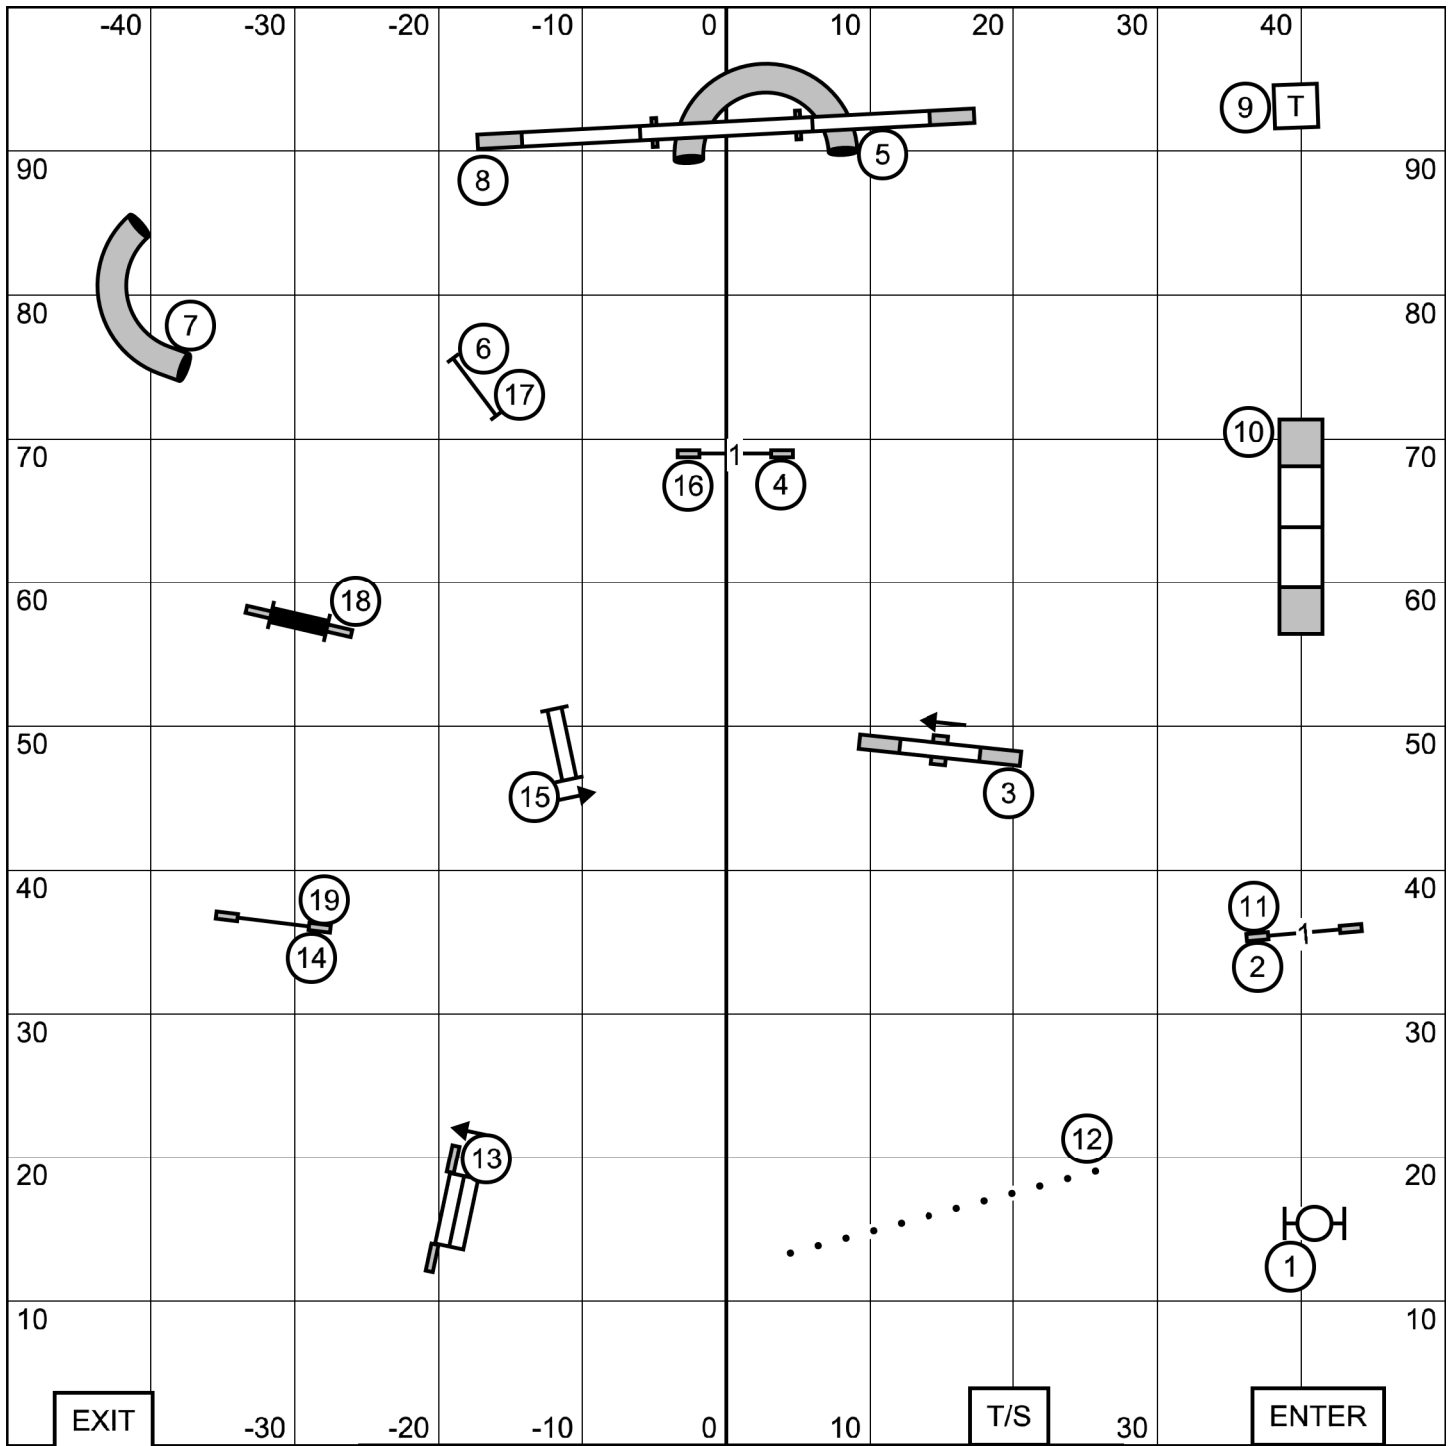

Ex/M: 3 - 8 - 2 (light circles)
 Open: 9 - 4 or 4 - 9 (in flow)
 Novice: 9 - 4 or 4 - 9 (in flow)
 (Note: Dark circles on #3, 8, and 2 indicate they are bi-directional in Novice and Open)

FAST - TRIAL 2
 LEAP Agility Club of Central Massachusetts
 Westfield, MA
 September 11, 2020
 Zach Gulaboff Davis, designer and judge

PREMIER STANDARD

LEAP Agility Club of Central Massachusetts
 Westfield, MA
 September 11, 2020
 Zach Gulaboff Davis, designer and judge

PREMIER JWW
 LEAP Agility Club of Central Massachusetts
 Westfield, MA
 September 11, 2020
 Zach Gulaboff Davis, designer and judge