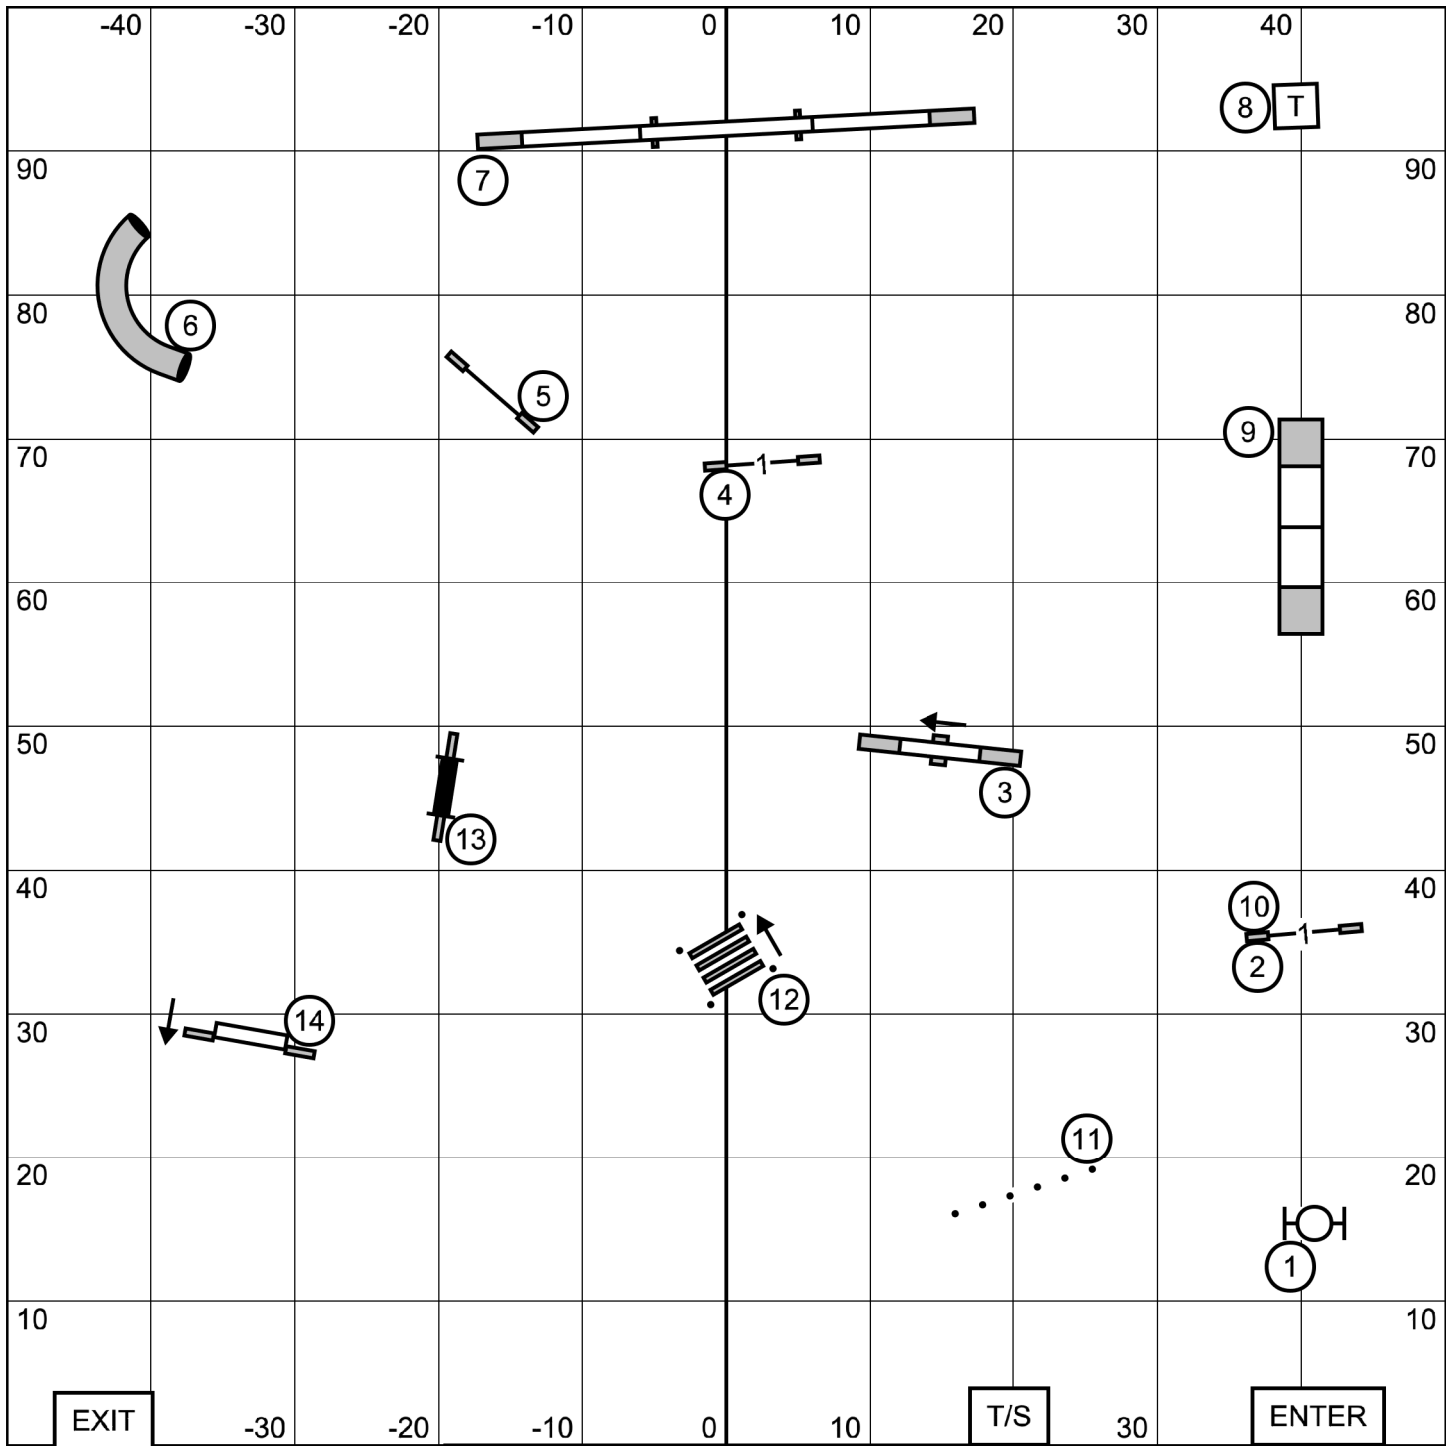

NOVICE STANDARD

LEAP Agility Club of Central Massachusetts
Westfield, MA
September 11, 2020
Zach Gulaboff Davis, designer and judge