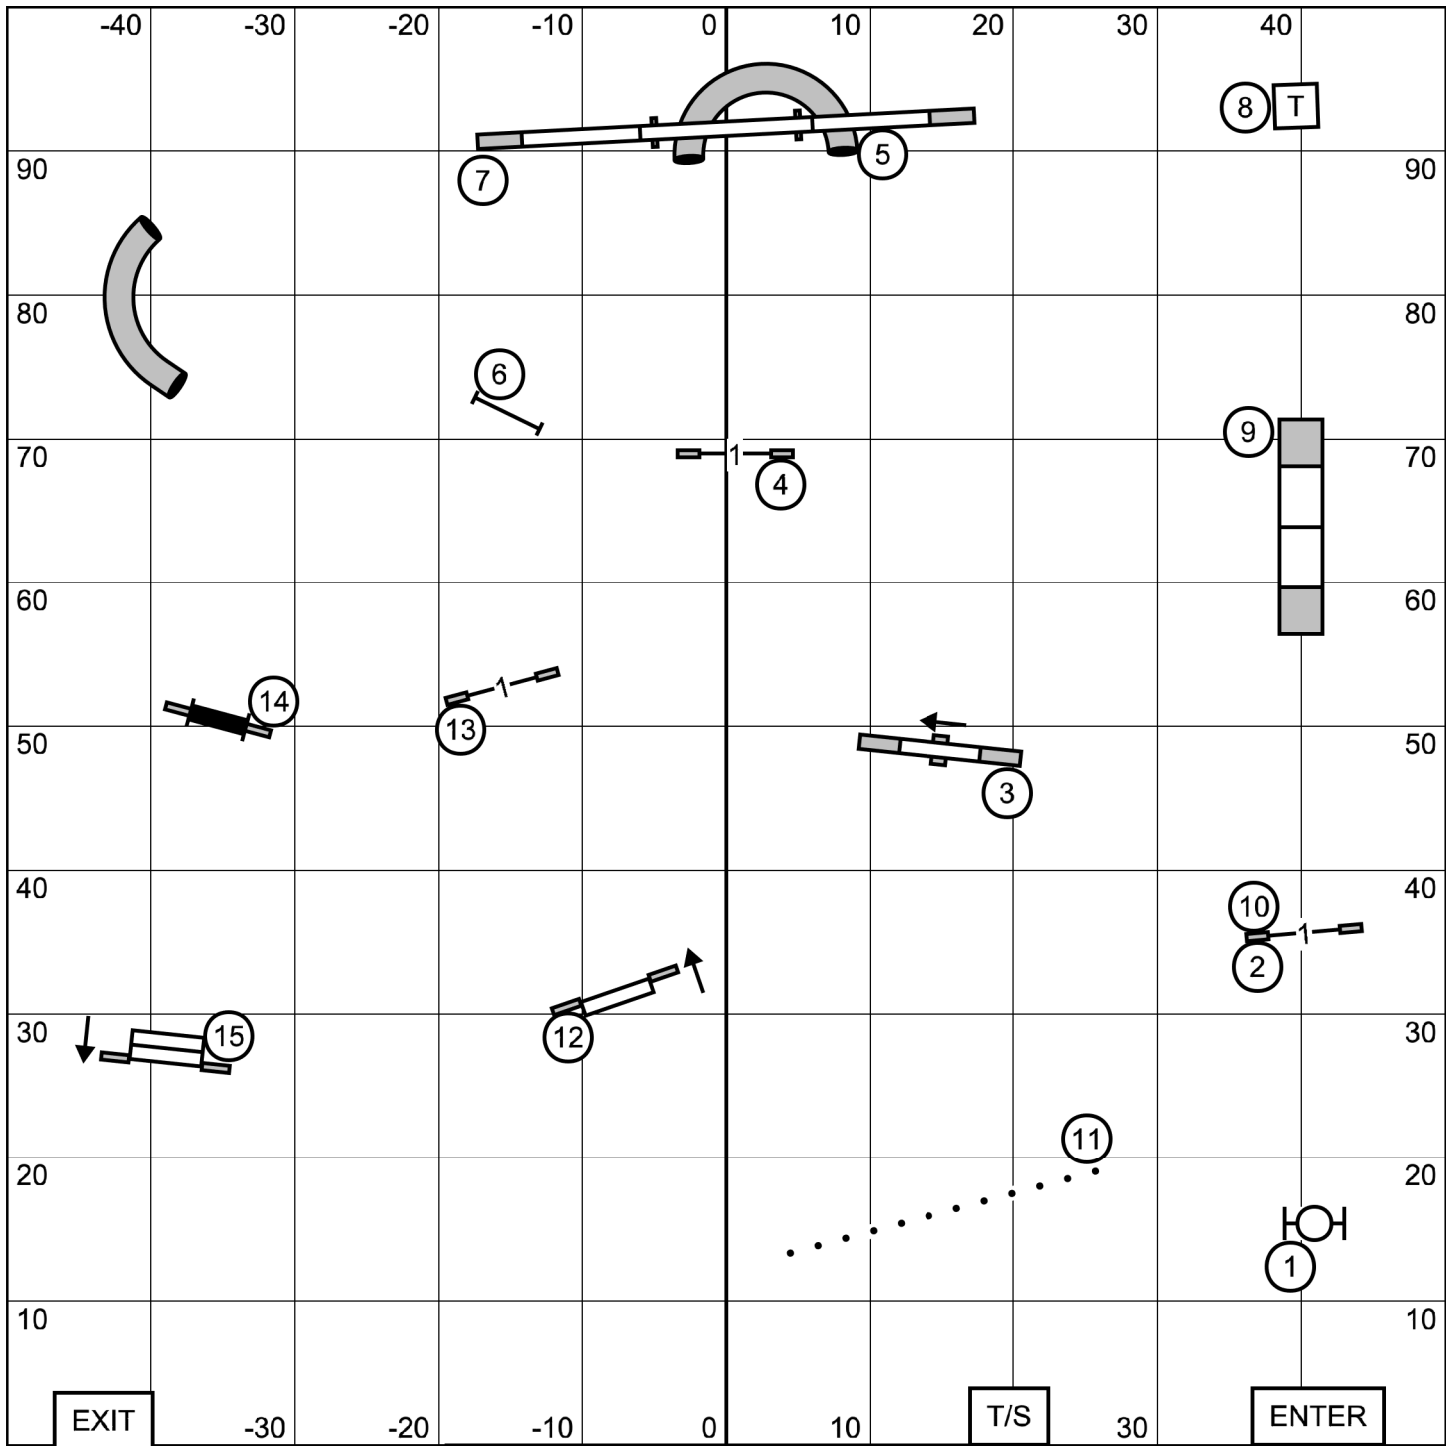

OPEN STANDARD
LEAP Agility Club of Central Massachusetts
Westfield, MA
September 11, 2020
Zach Gulaboff Davis, designer and judge