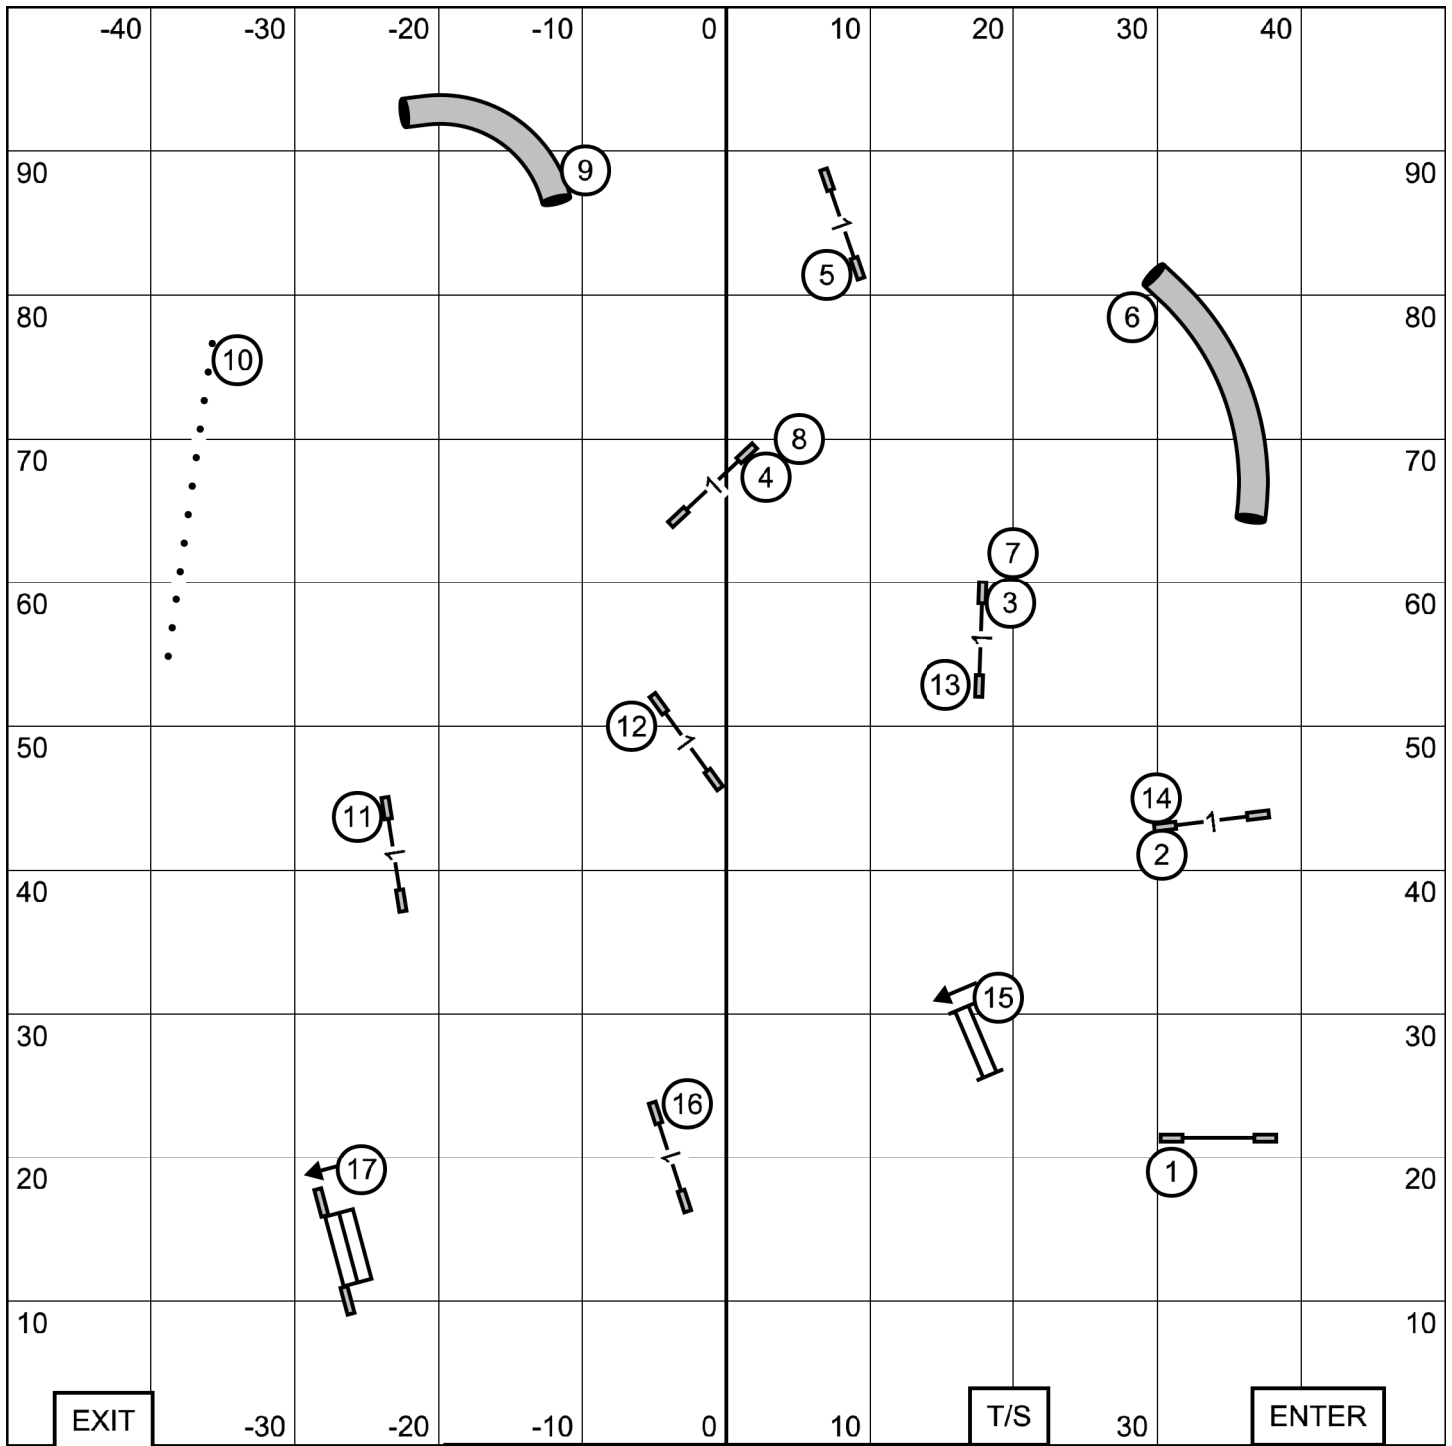

OPEN JWW

LEAP Agility Club of Central Massachusetts
Westfield, MA
September 11, 2020
Zach Gulaboff Davis, designer and judge