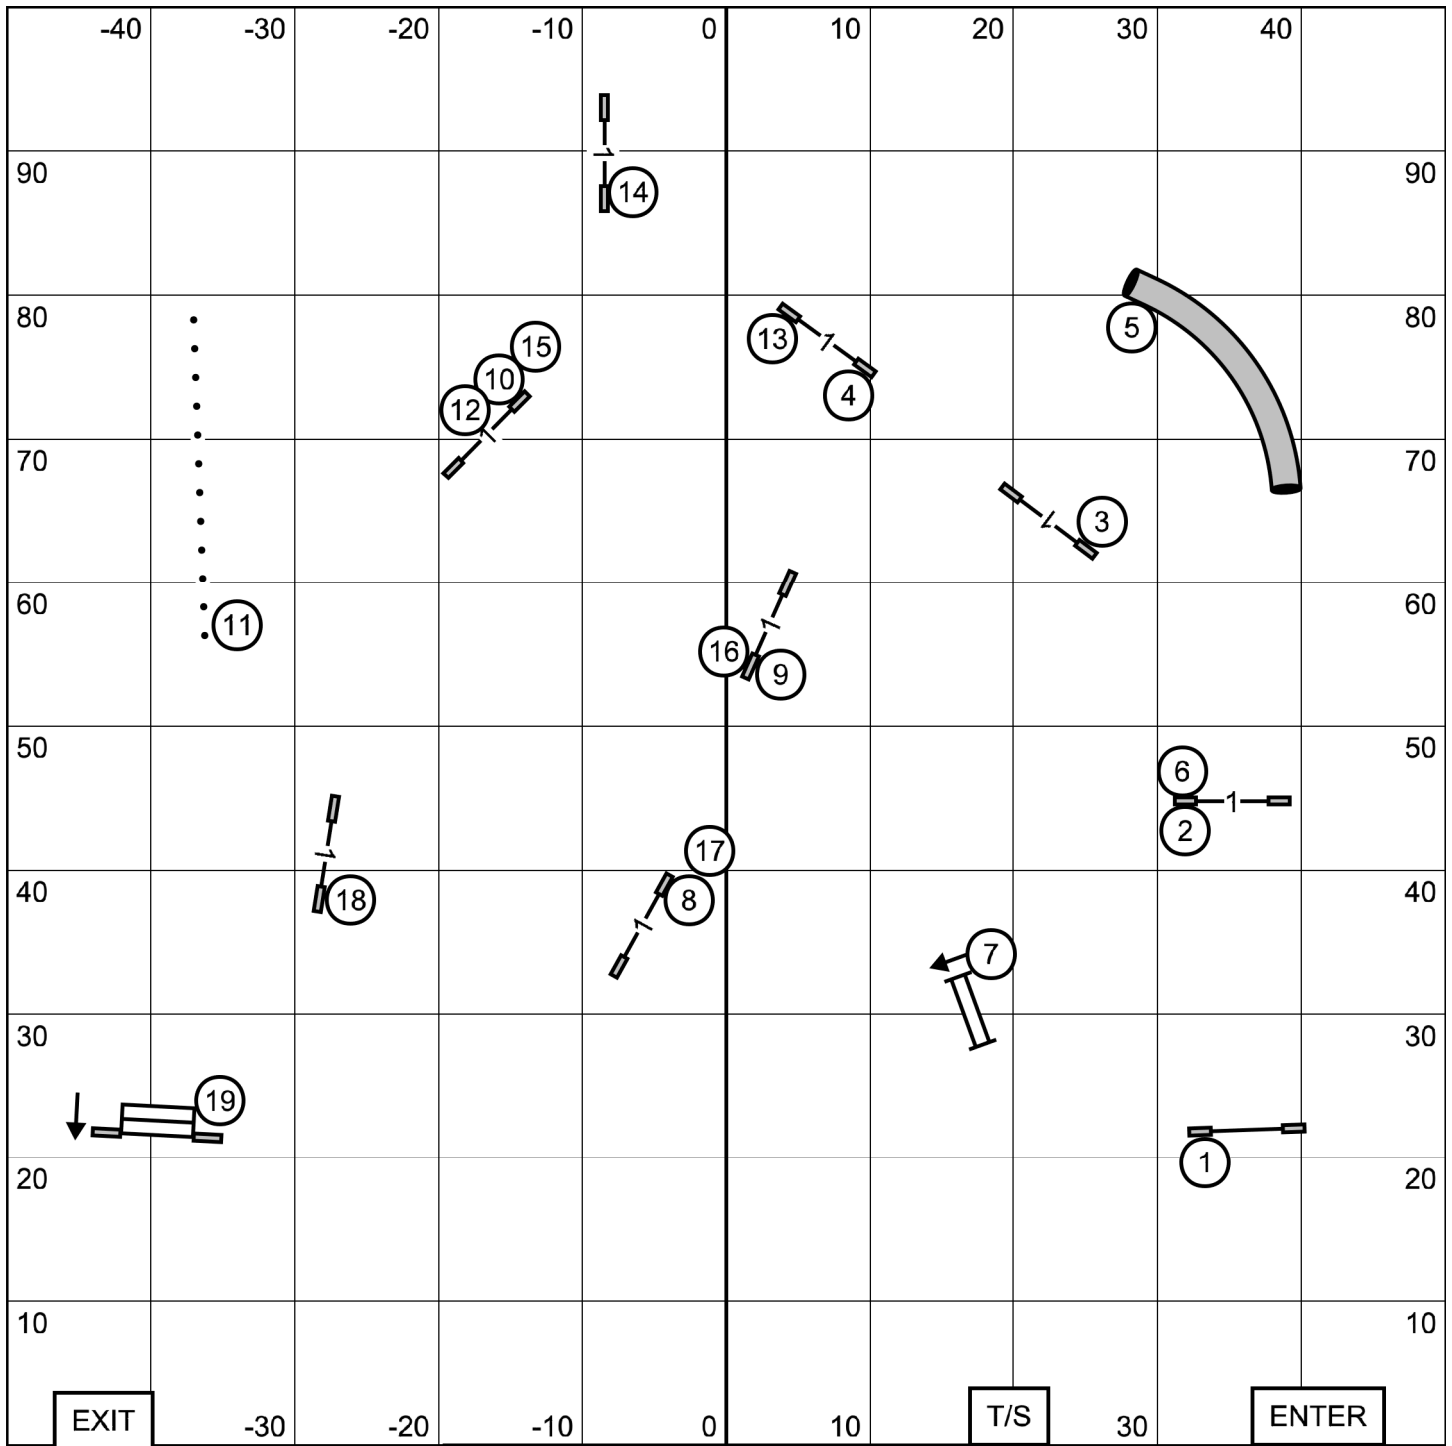

PREMIER JWW
LEAP Agility Club of Central Massachusetts
Westfield, MA
September 11, 2020
Zach Gulaboff Davis, designer and judge