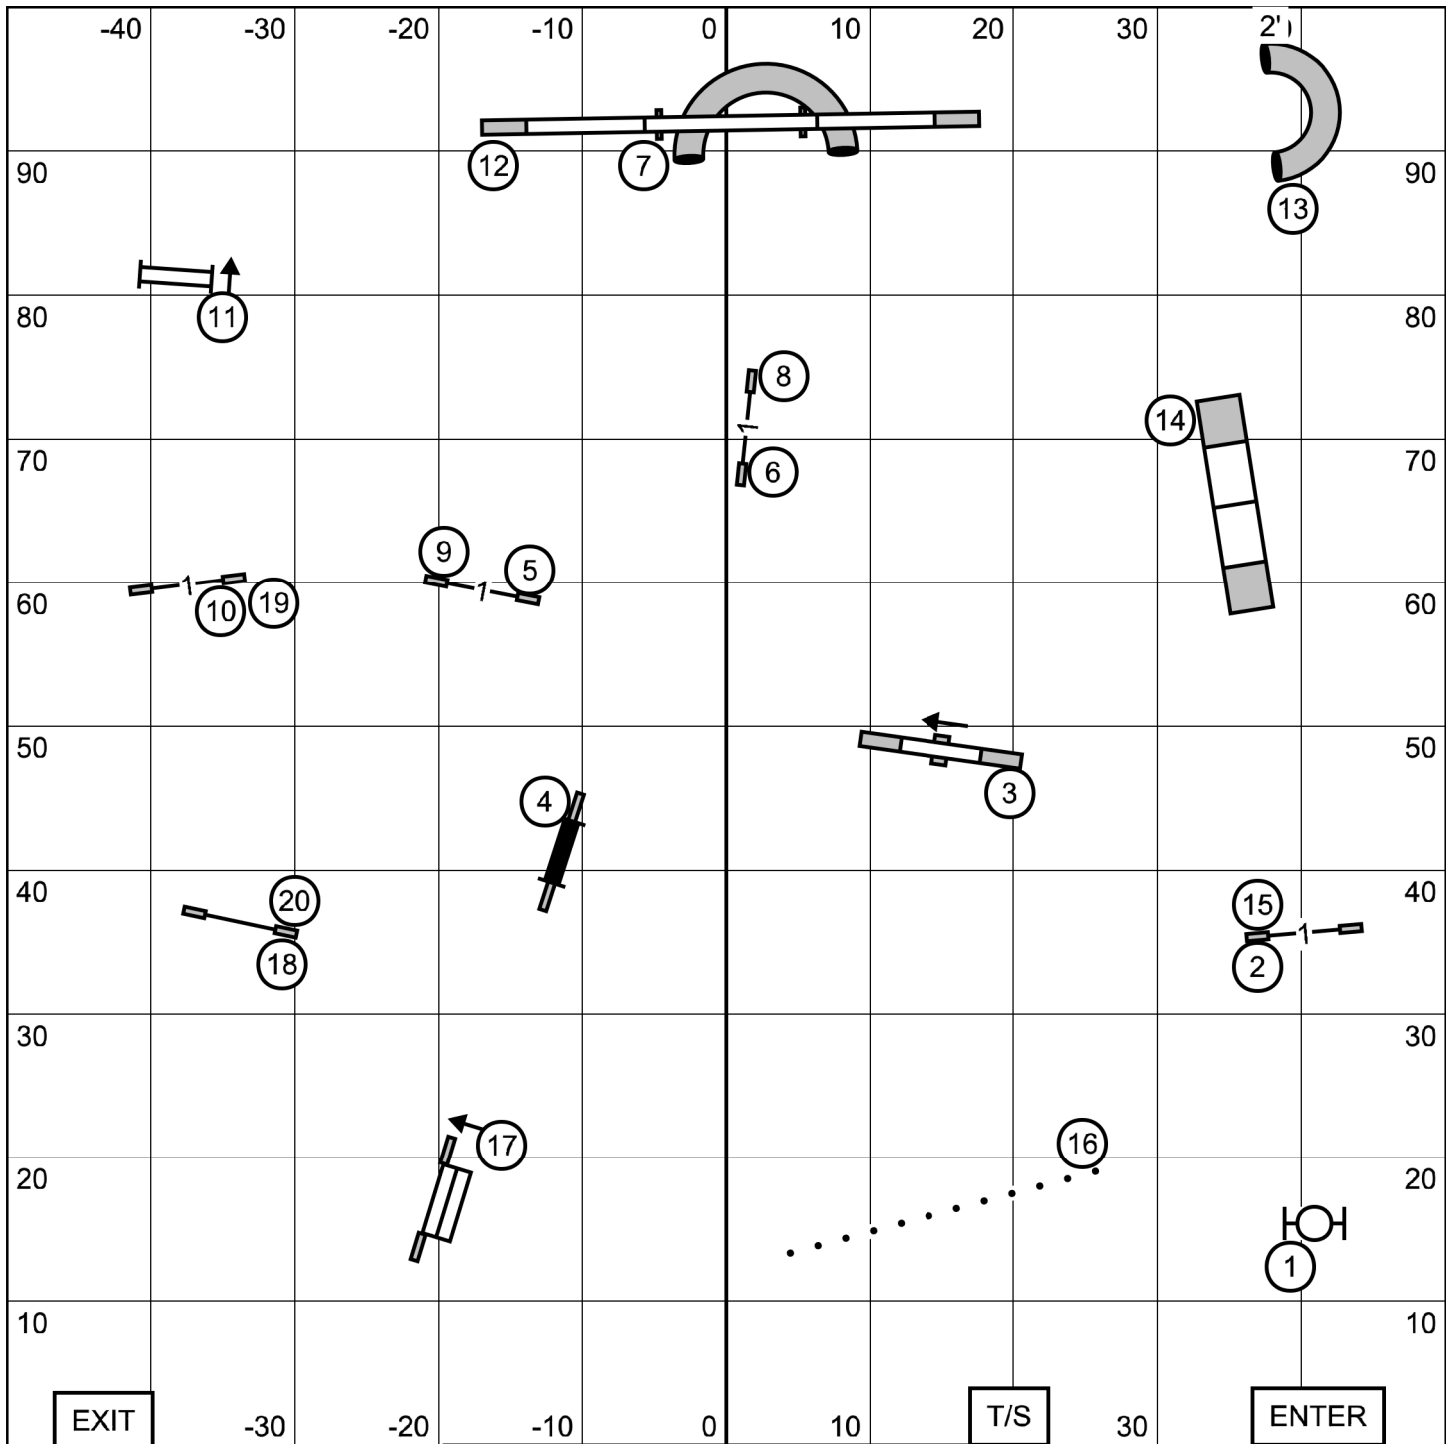

Ex/M: 3 - 8 - 2 (light circles)
 Open: 9 - 4 or 4 - 9 (in flow)
 Novice: 9 - 4 or 4 - 9 (in flow)
 (Note: Dark circles on #3, 8, and 2 indicate they are bi-directional in Novice and Open)

FAST - TRIAL 2
 LEAP Agility Club of Central Massachusetts
 Westfield, MA
 September 11, 2020
 Zach Gulaboff Davis, designer and judge

PREMIER STANDARD

LEAP Agility Club of Central Massachusetts
 Westfield, MA
 September 11, 2020
 Zach Gulaboff Davis, designer and judge

PREMIER JWW
 LEAP Agility Club of Central Massachusetts
 Westfield, MA
 September 11, 2020
 Zach Gulaboff Davis, designer and judge