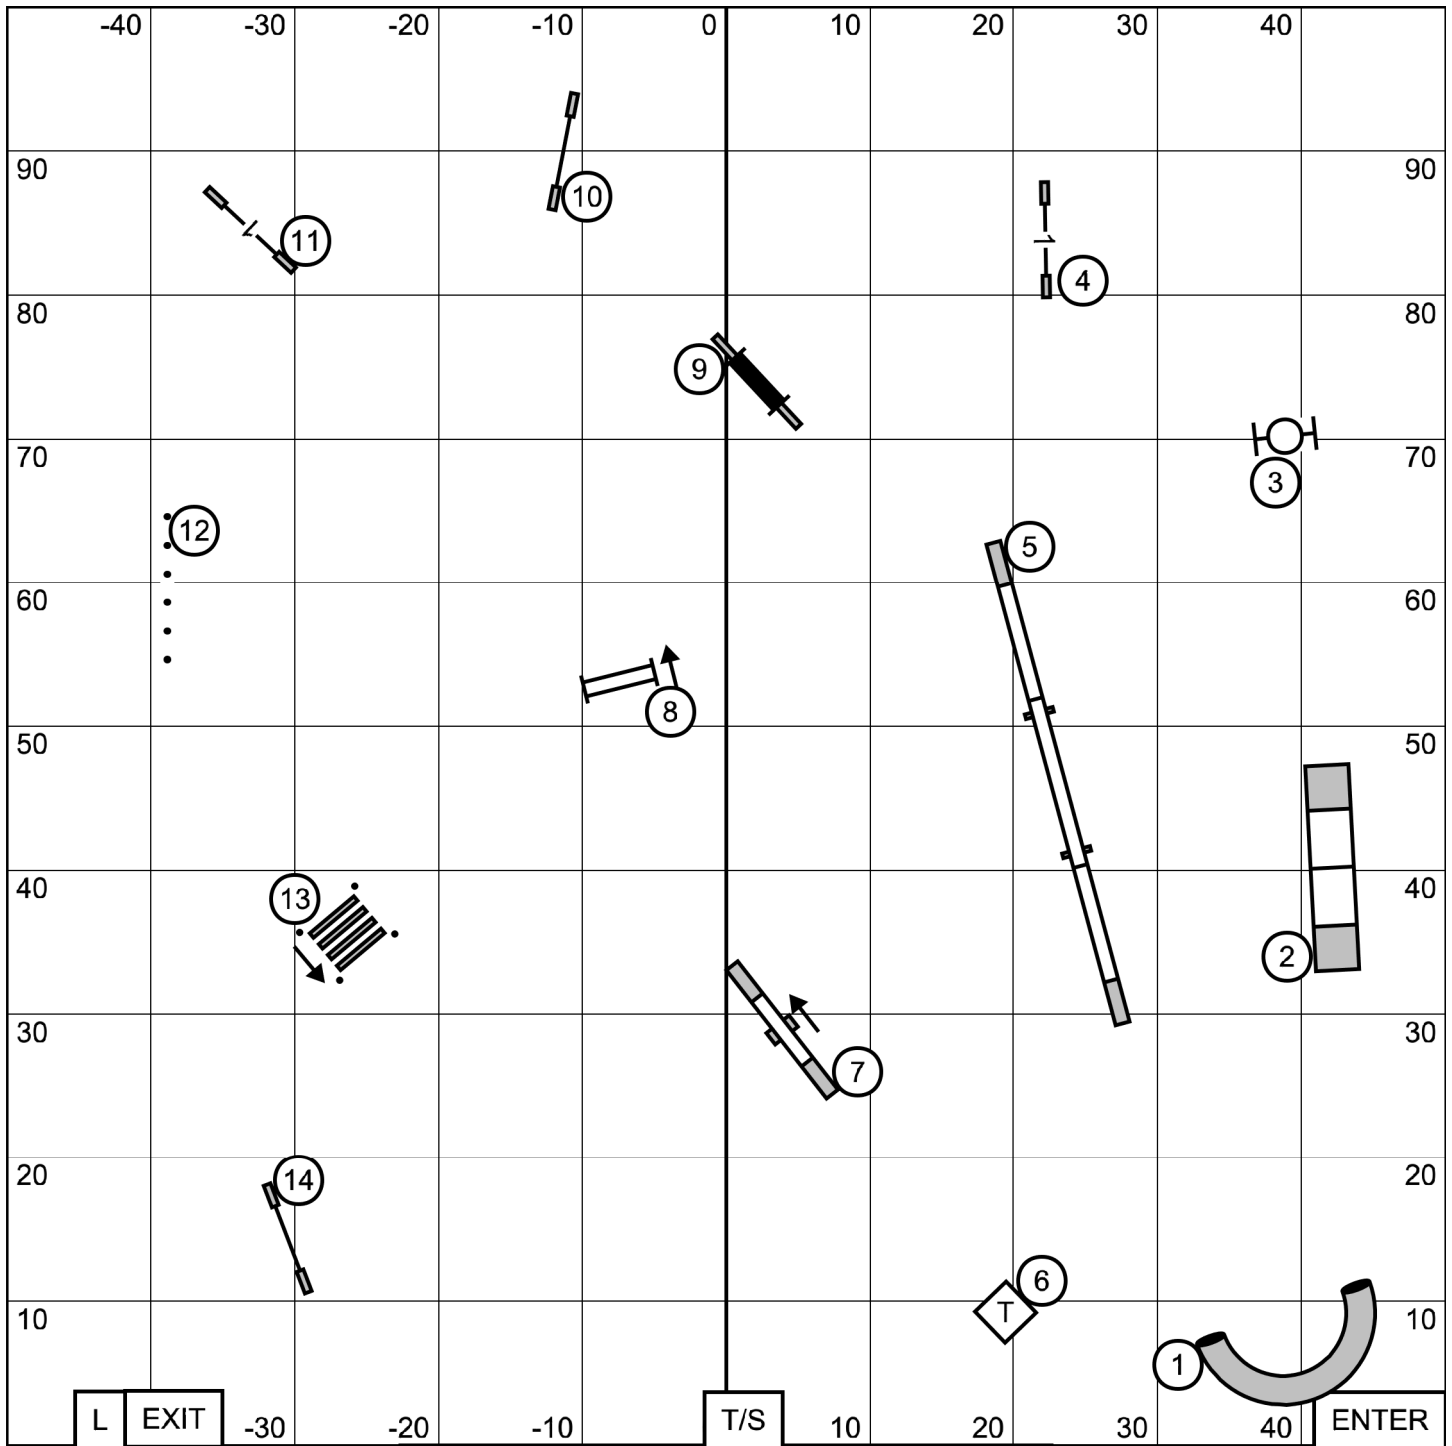

NOVICE STANDARD

Teamwork Agility Club of Central Massachusetts
Westfield, MA
September 12, 2020
Zach Gulaboff Davis, designer and judge