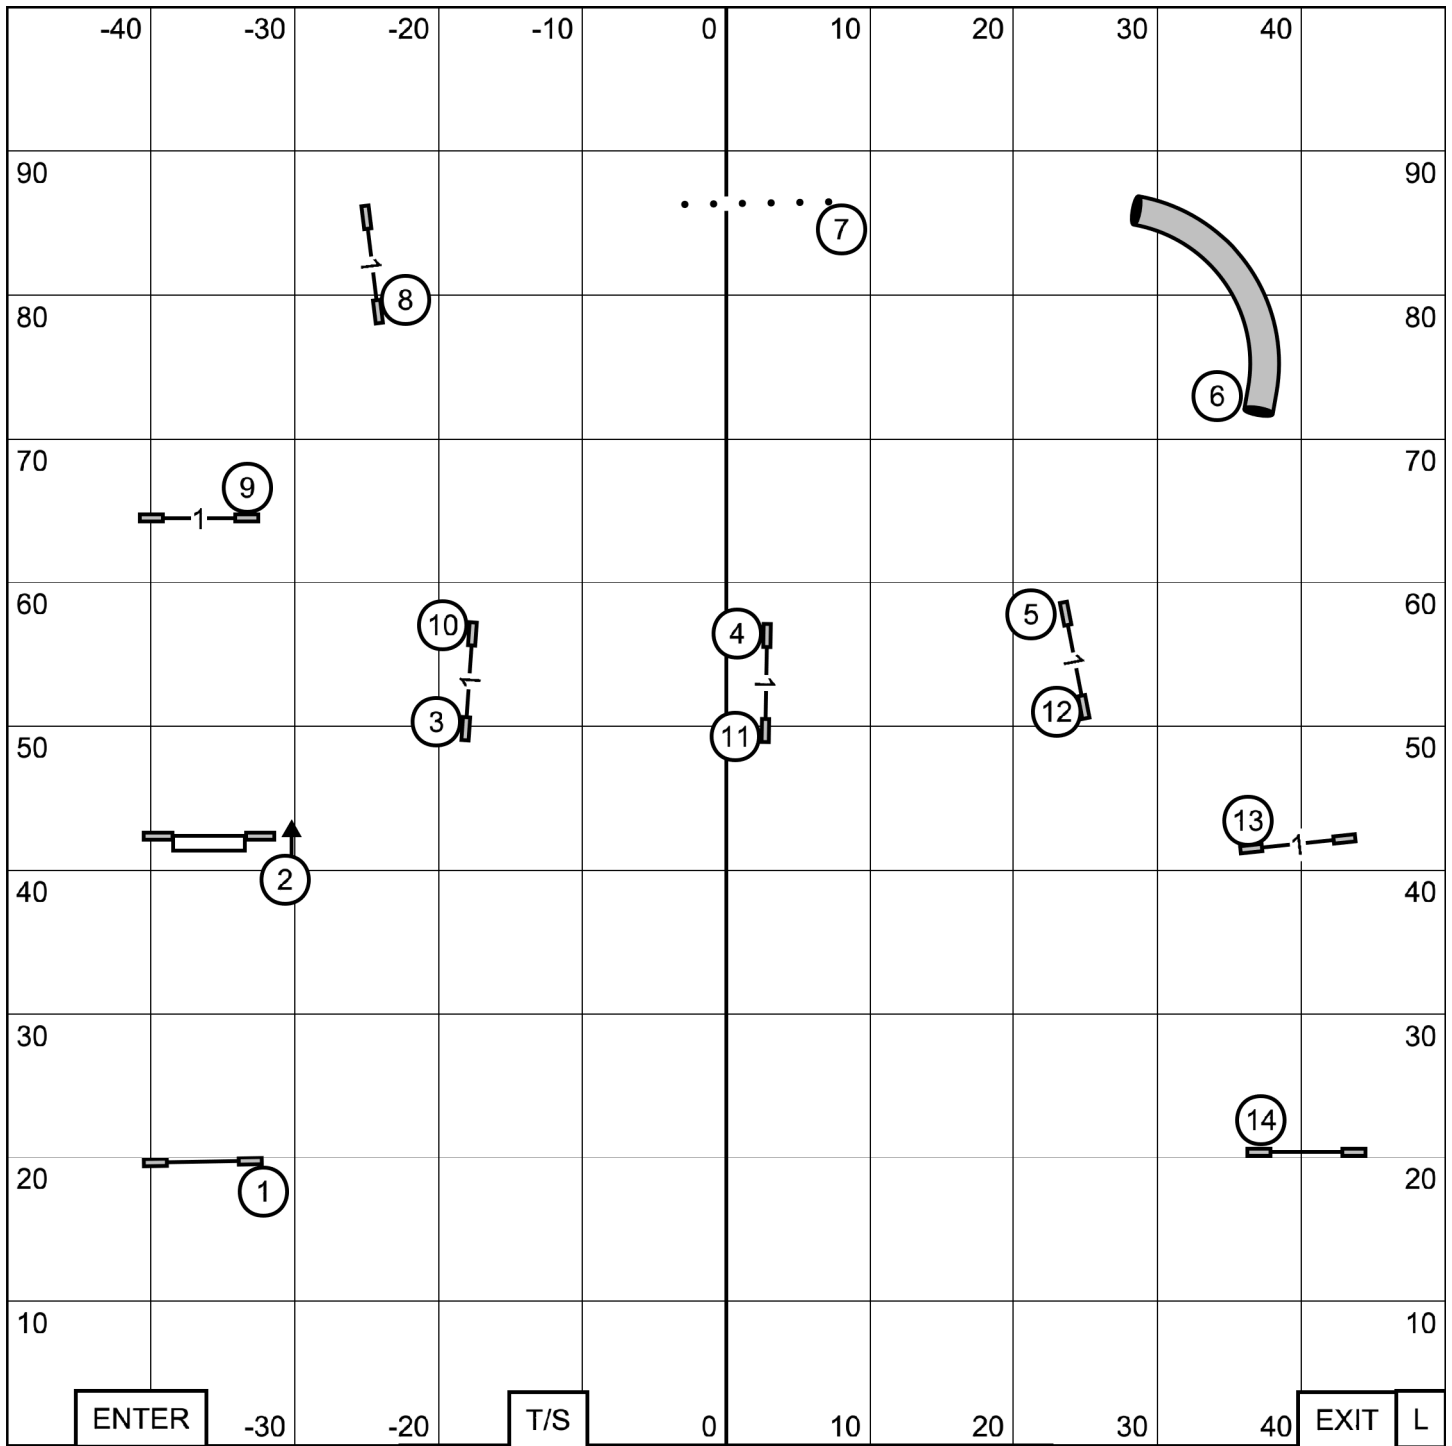

NOVICE JWW

Teamwork Agility Club of Central Massachusetts
Westfield, MA
September 12, 2020
Zach Gulaboff Davis, designer and judge