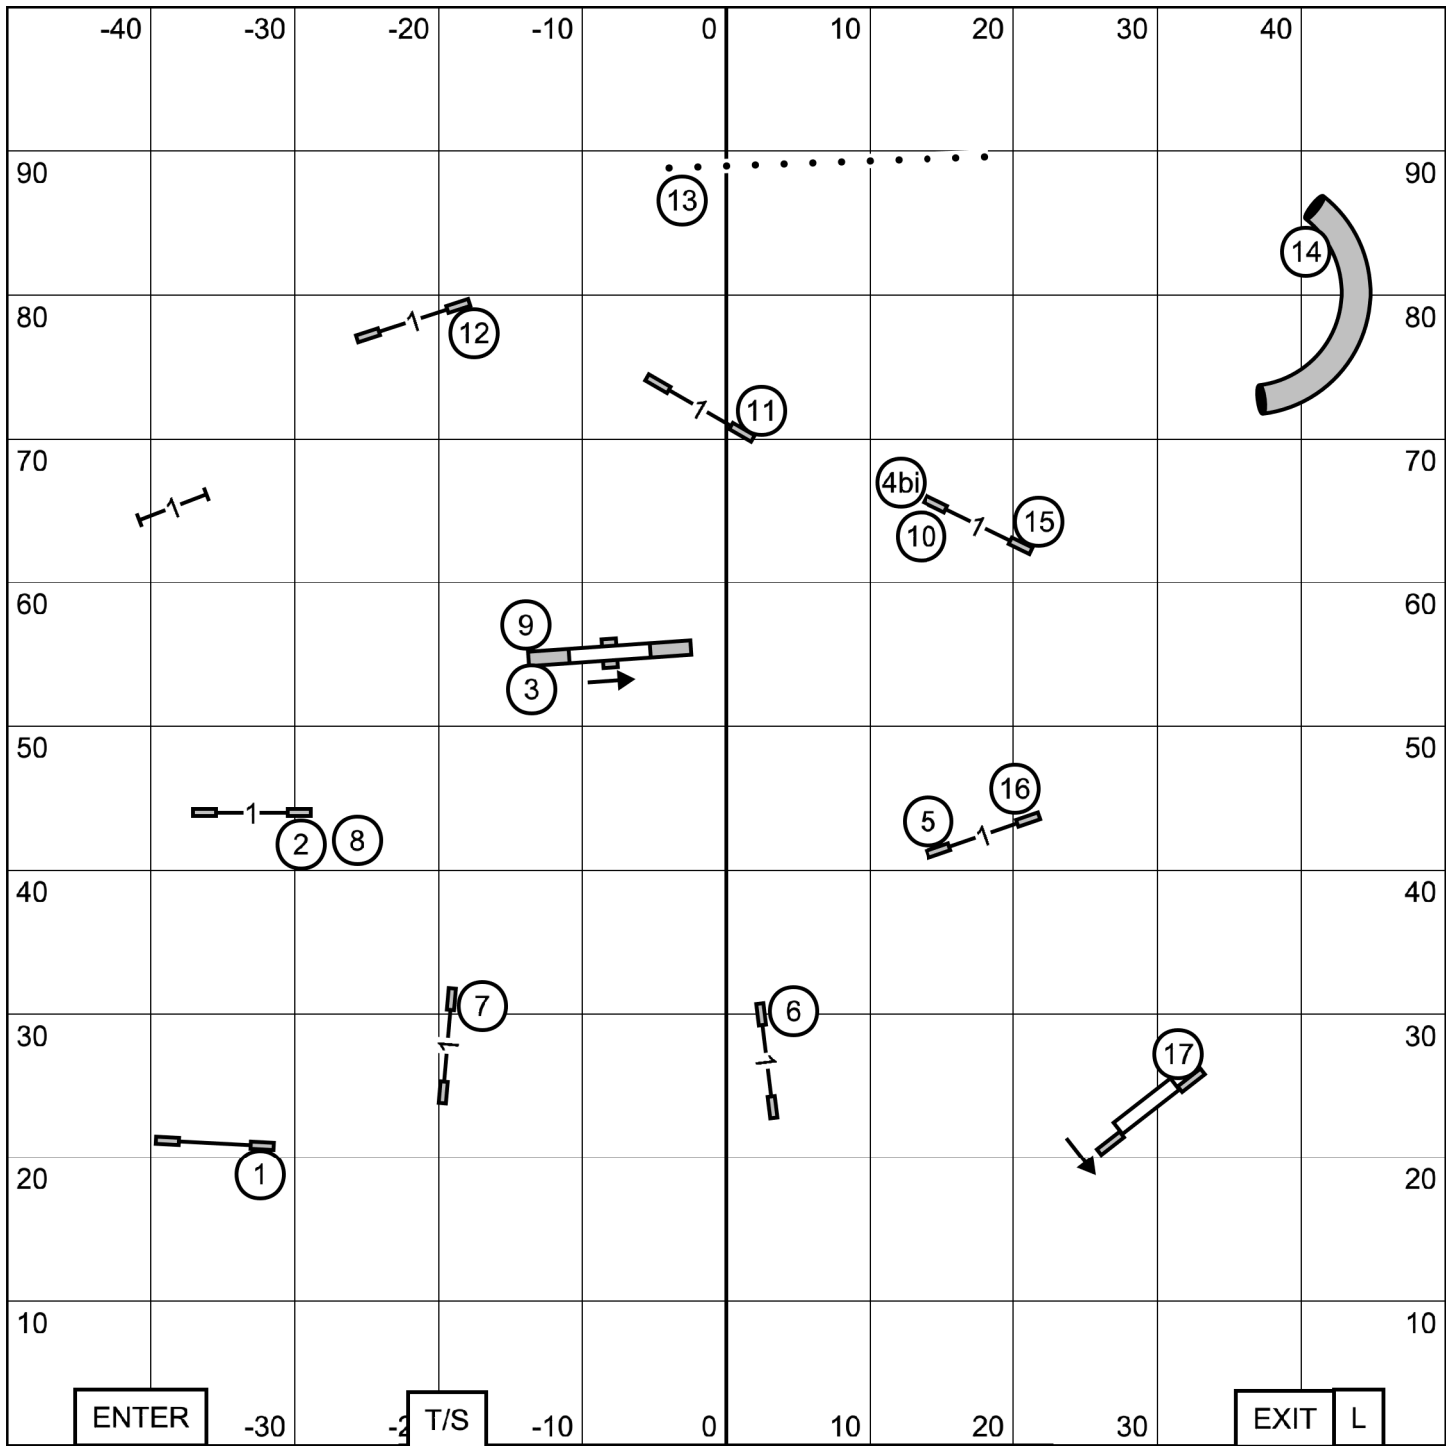

TIME 2 BEAT - TRIAL 2

Teamwork Agility Club of Central Massachusetts
Westfield, MA
September 12, 2020
Zach Gulaboff Davis, designer and judge