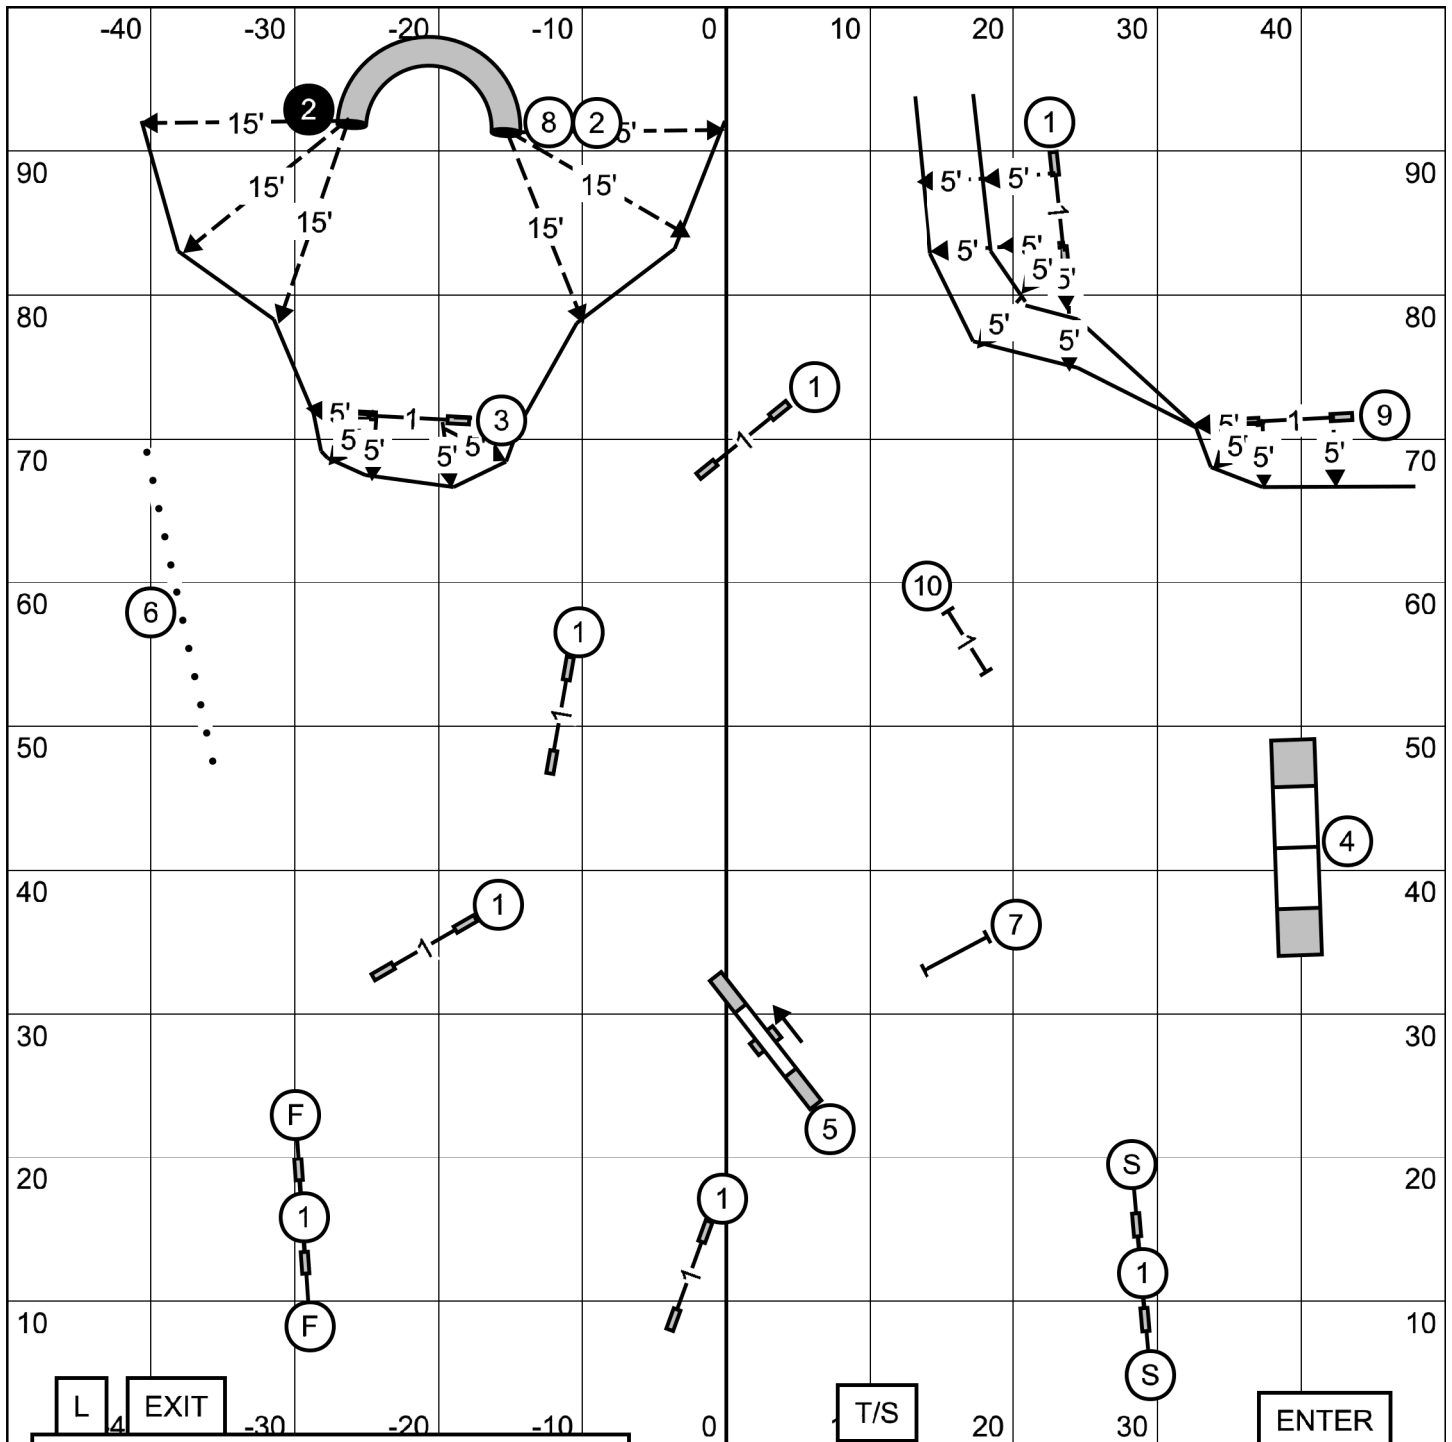

Ex/M: 3 - 8 - 2 (light circles)
 > Only #3 is bi-directional in Ex/M send
 Open: 9 - 1 or 1 - 9 (in flow)
 Novice: 9 - 1 or 1 - 9 (in flow)
 (Note: Black circle indicates #2 moves to other side of the tunnel in Novice and Open)