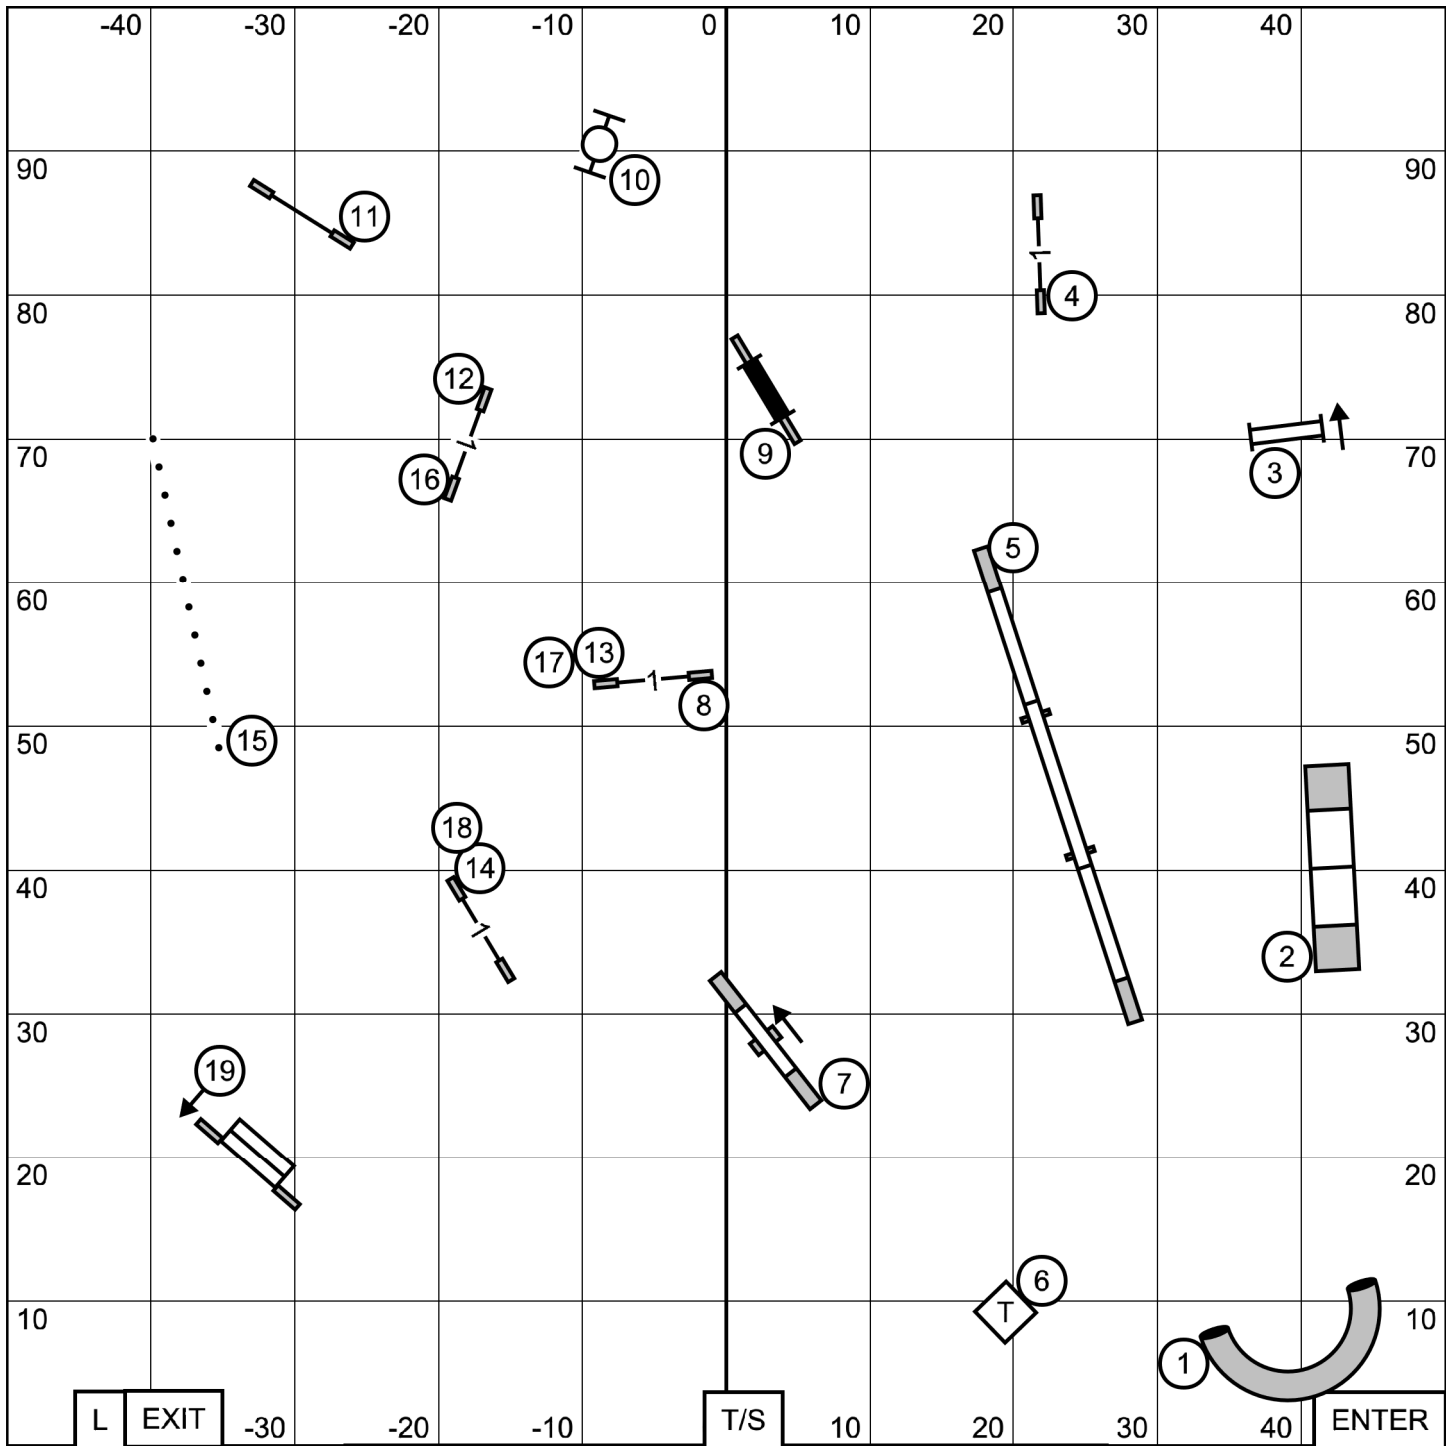

L EXIT

T/S

ENTER

EXCELLENT / MASTER STANDARD
Teamwork Agility Club of Central Massachusetts
Westfield, MA
September 12, 2020
Zach Gulaboff Davis, designer and judge