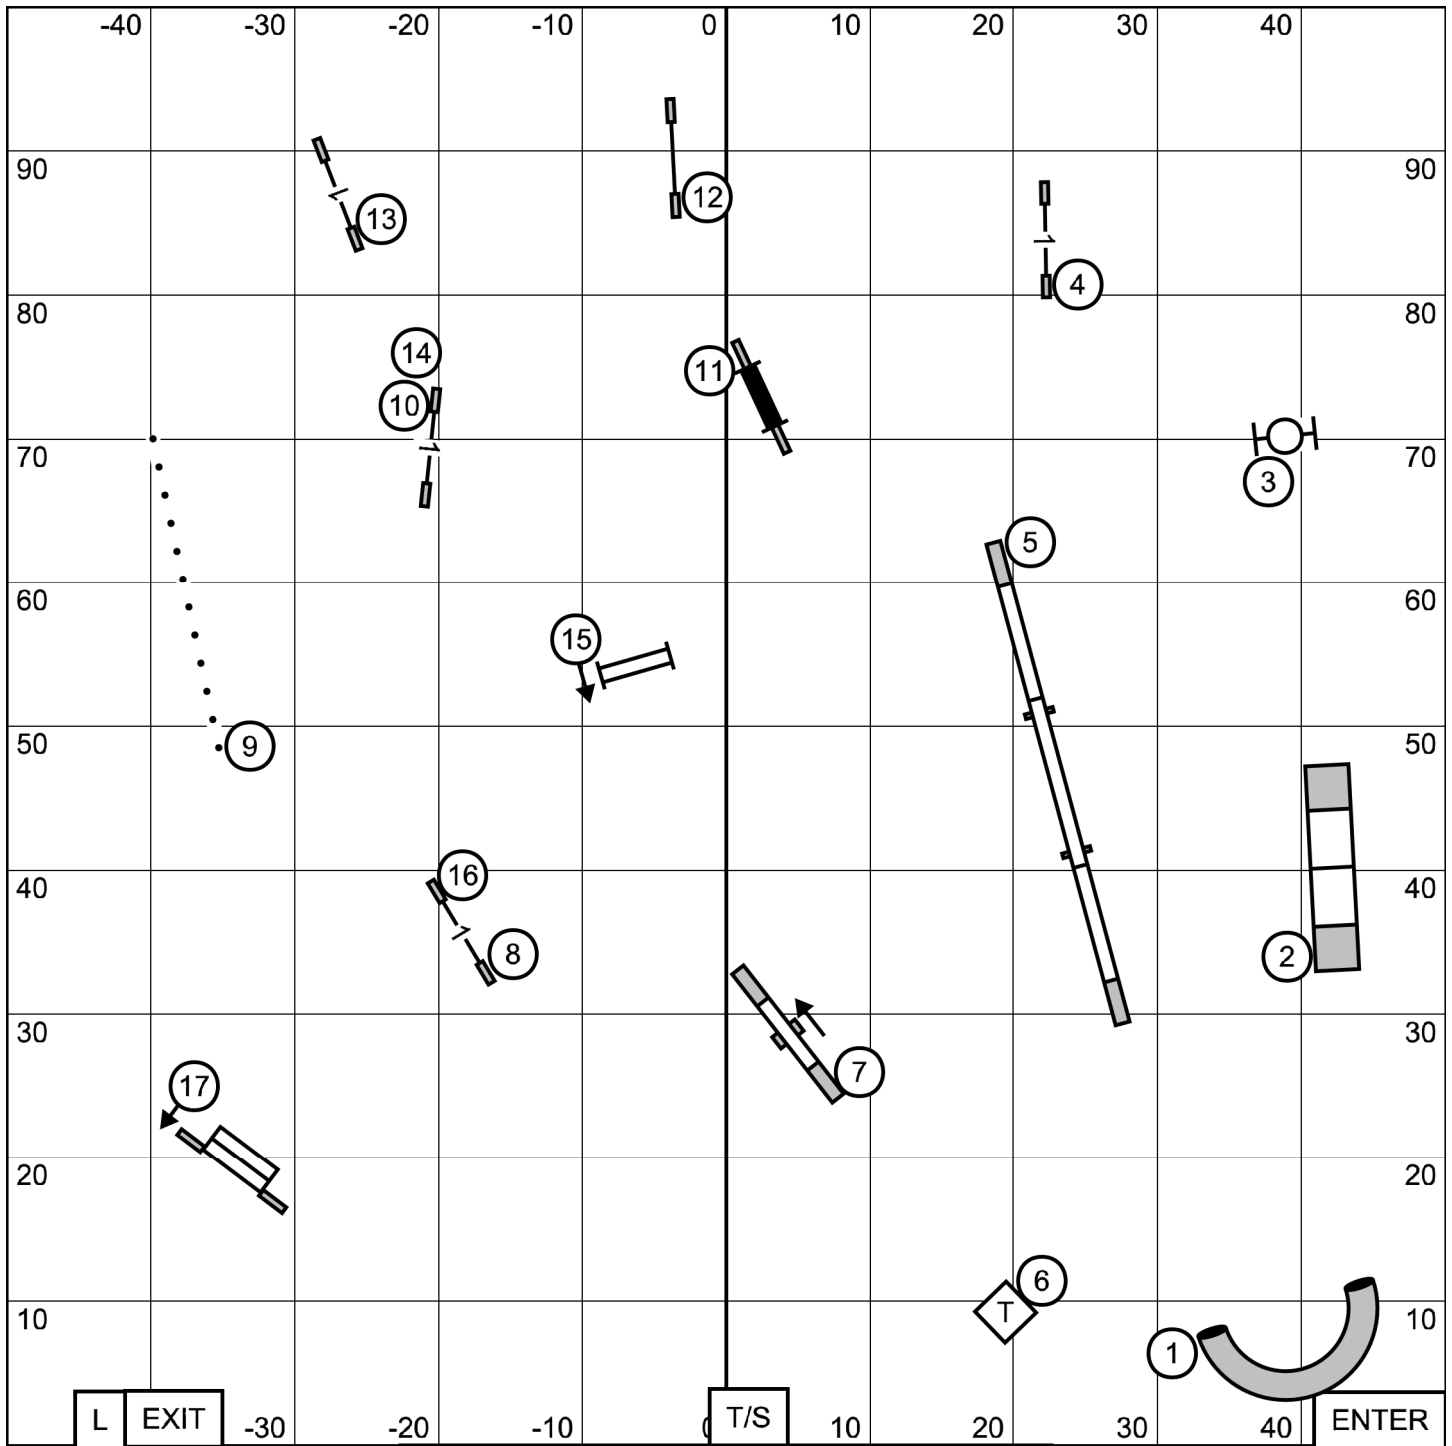

OPEN STANDARD

Teamwork Agility Club of Central Massachusetts
Westfield, MA
September 12, 2020
Zach Gulaboff Davis, designer and judge