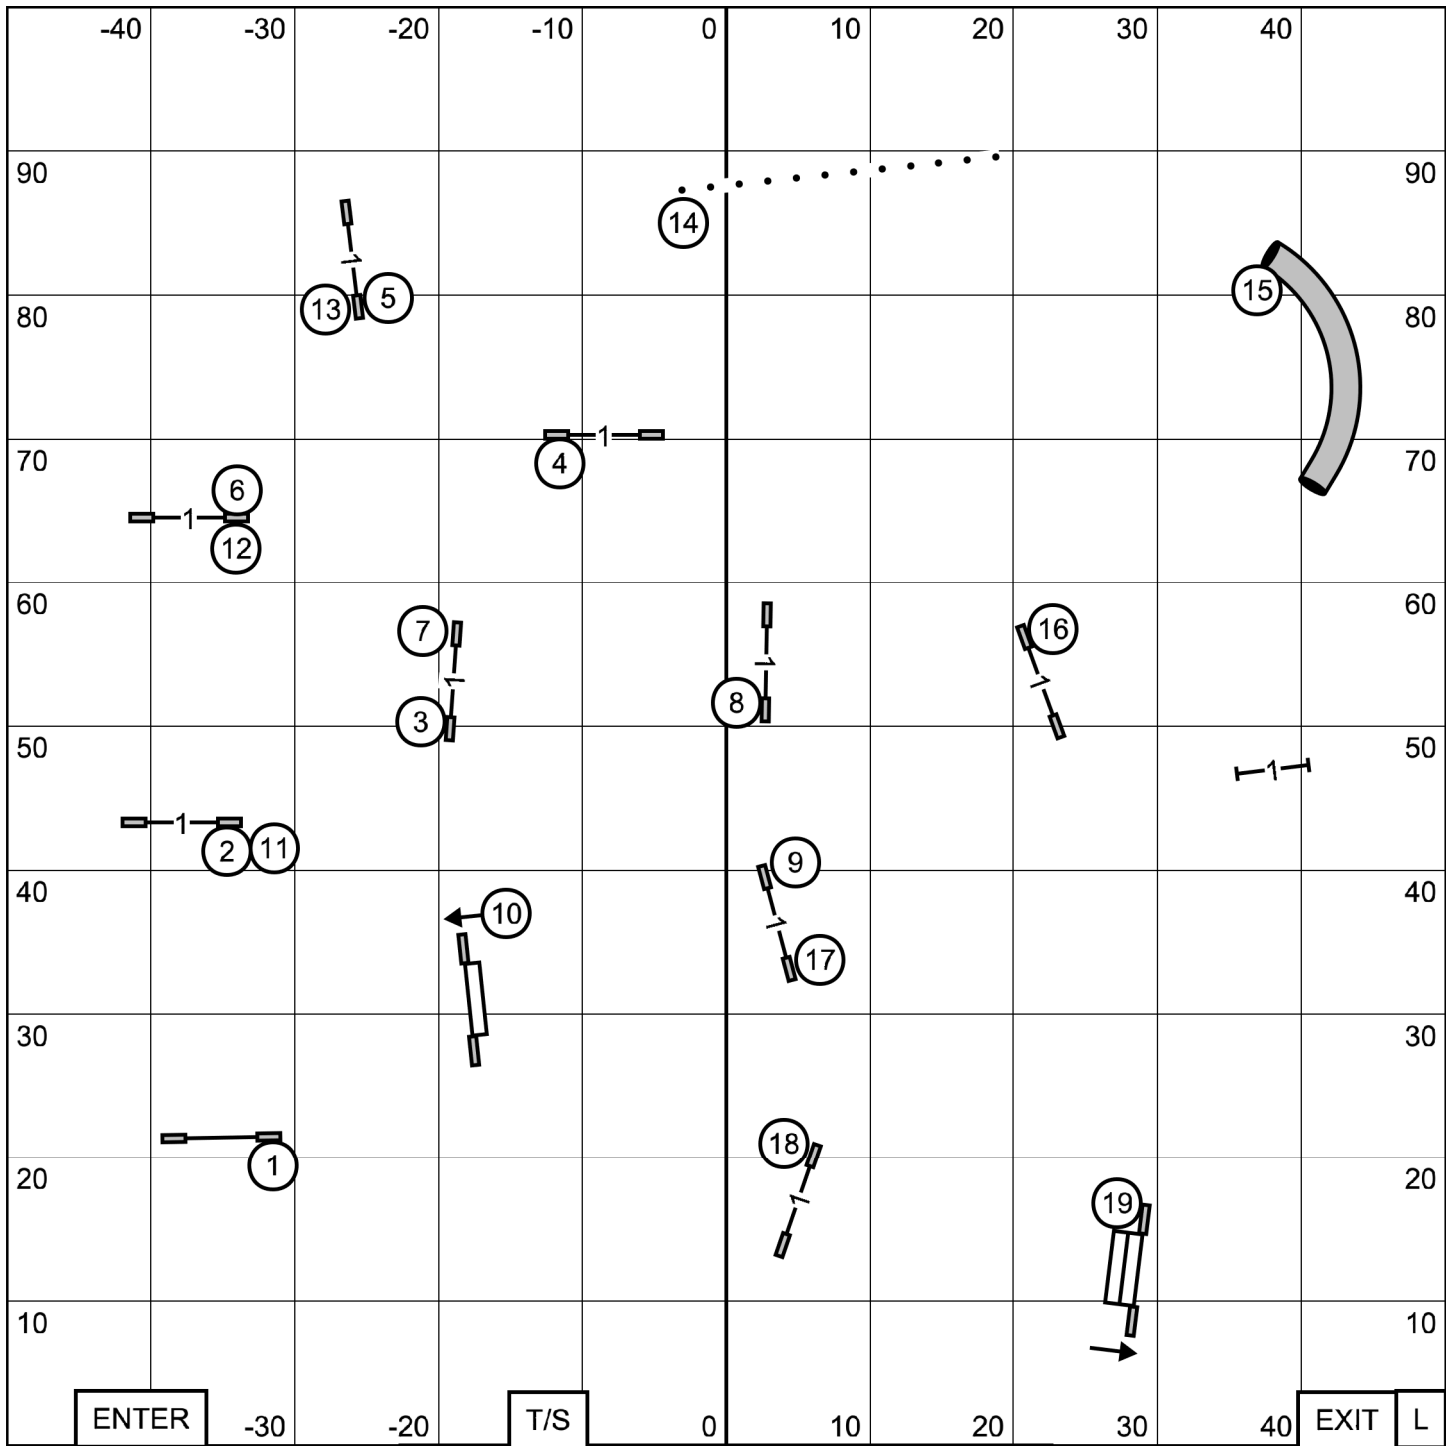

ENTER

T/S

EXIT

L

EXCELLENT / MASTER JWW

Teamwork Agility Club of Central Massachusetts
Westfield, MA
September 12, 2020
Zach Gulaboff Davis, designer and judge