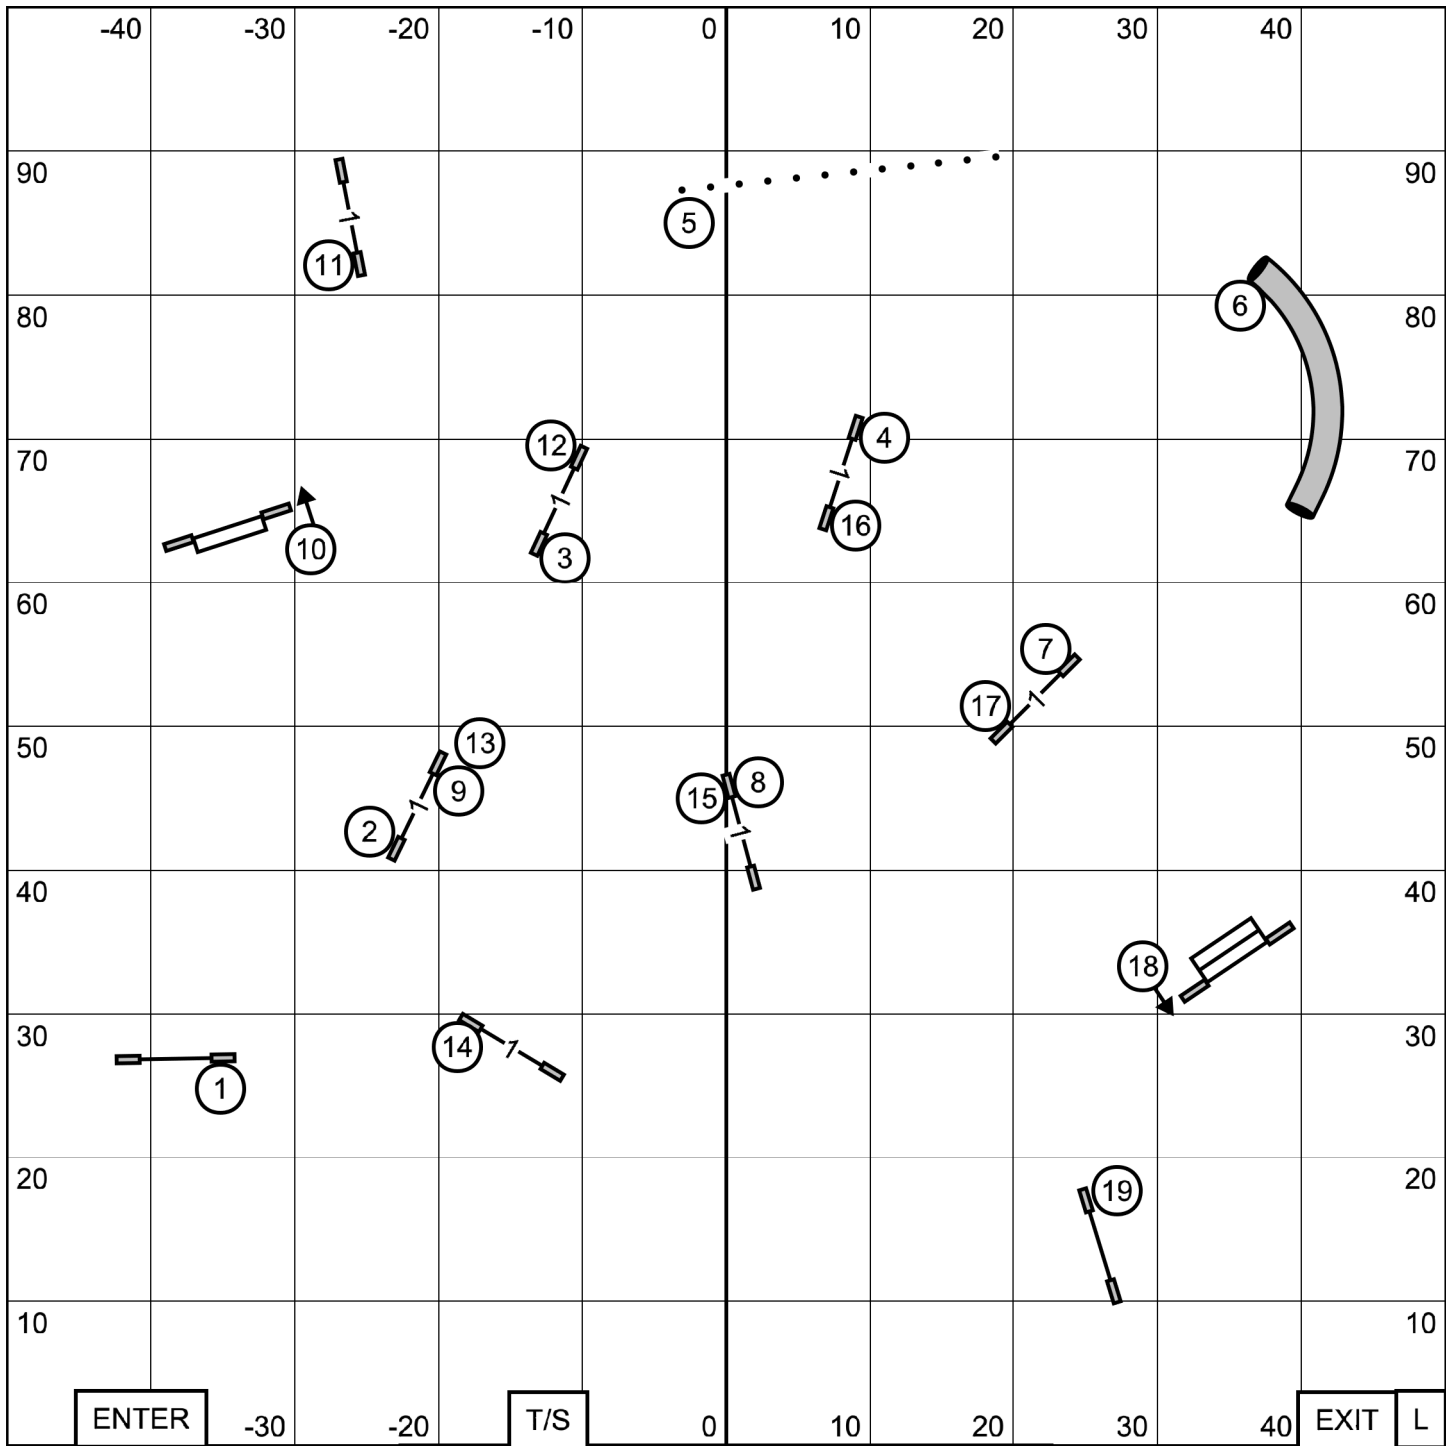

PREMIER JWW
Teamwork Agility Club of Central Massachusetts
Westfield, MA
September 12, 2020
Zach Gulaboff Davis, designer and judge