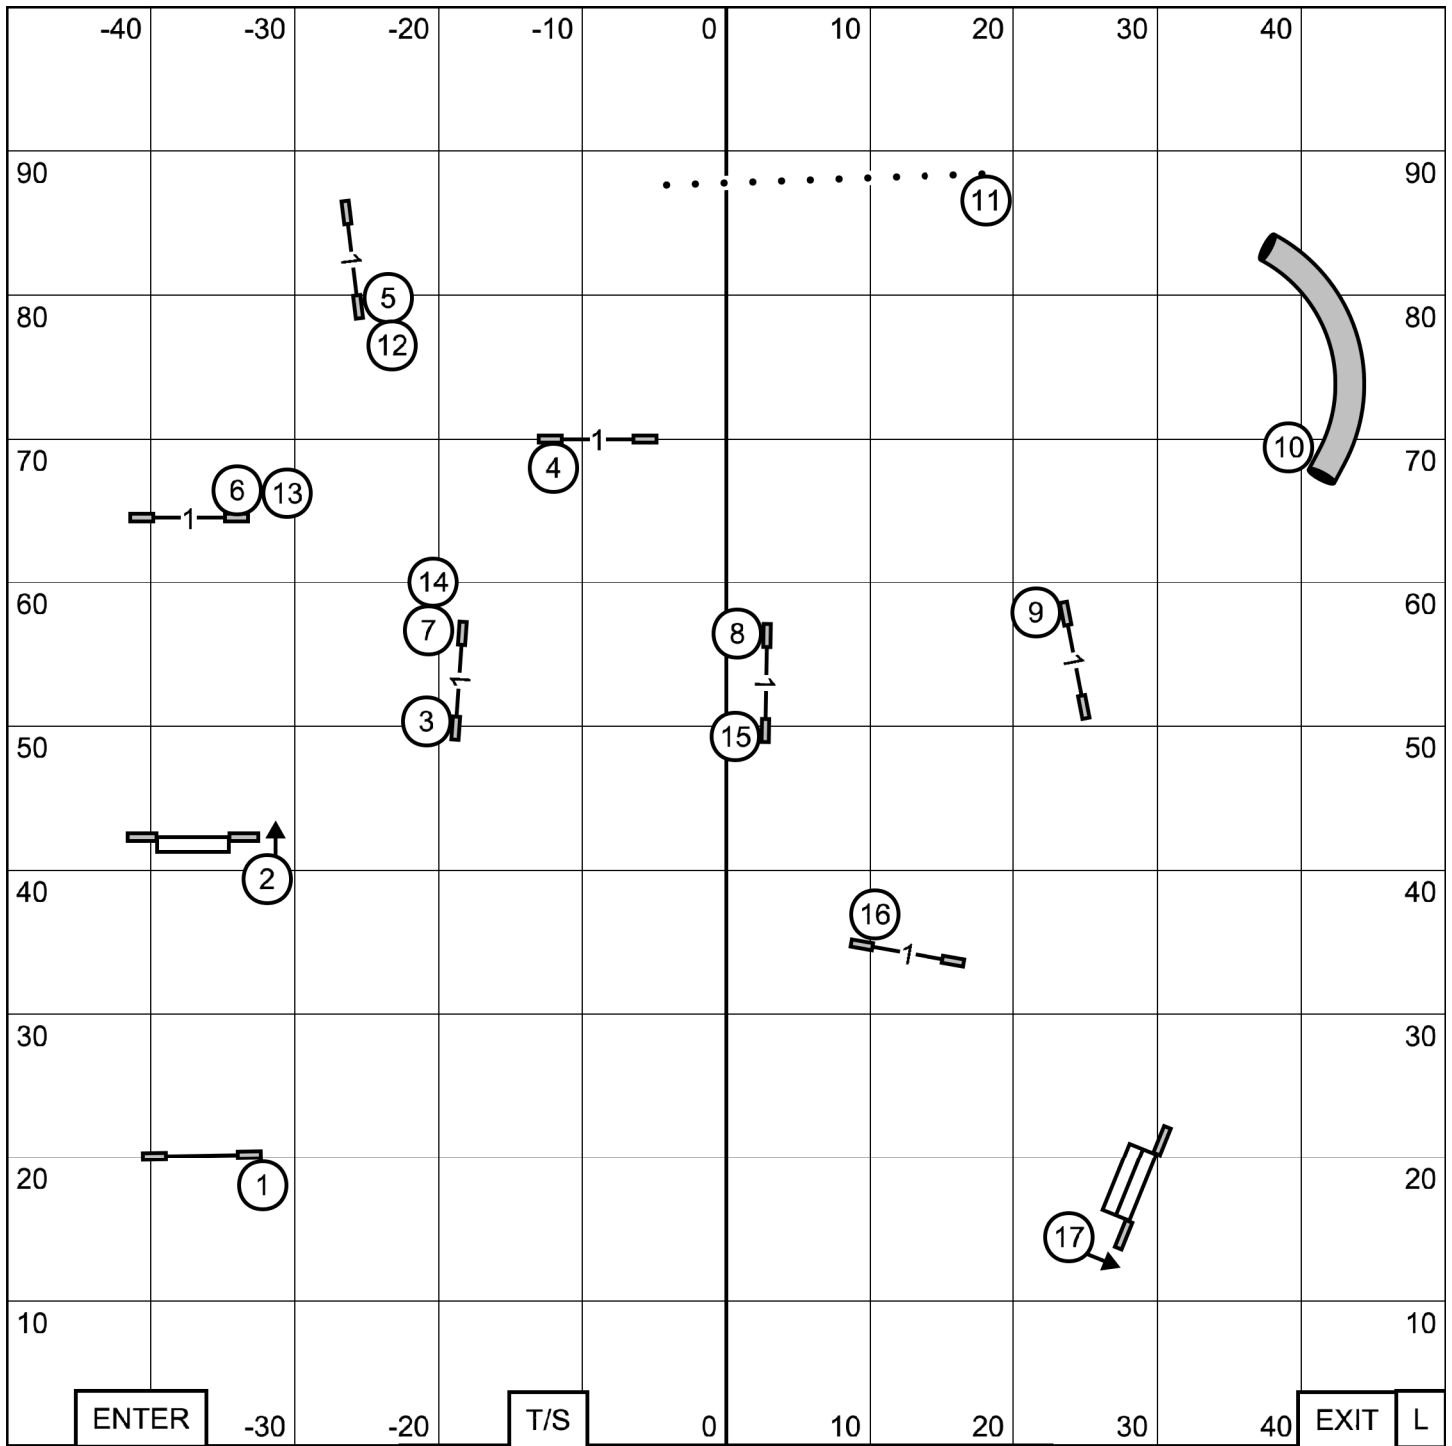

OPEN JWW

Teamwork Agility Club of Central Massachusetts
Westfield, MA
September 12, 2020
Zach Gulaboff Davis, designer and judge