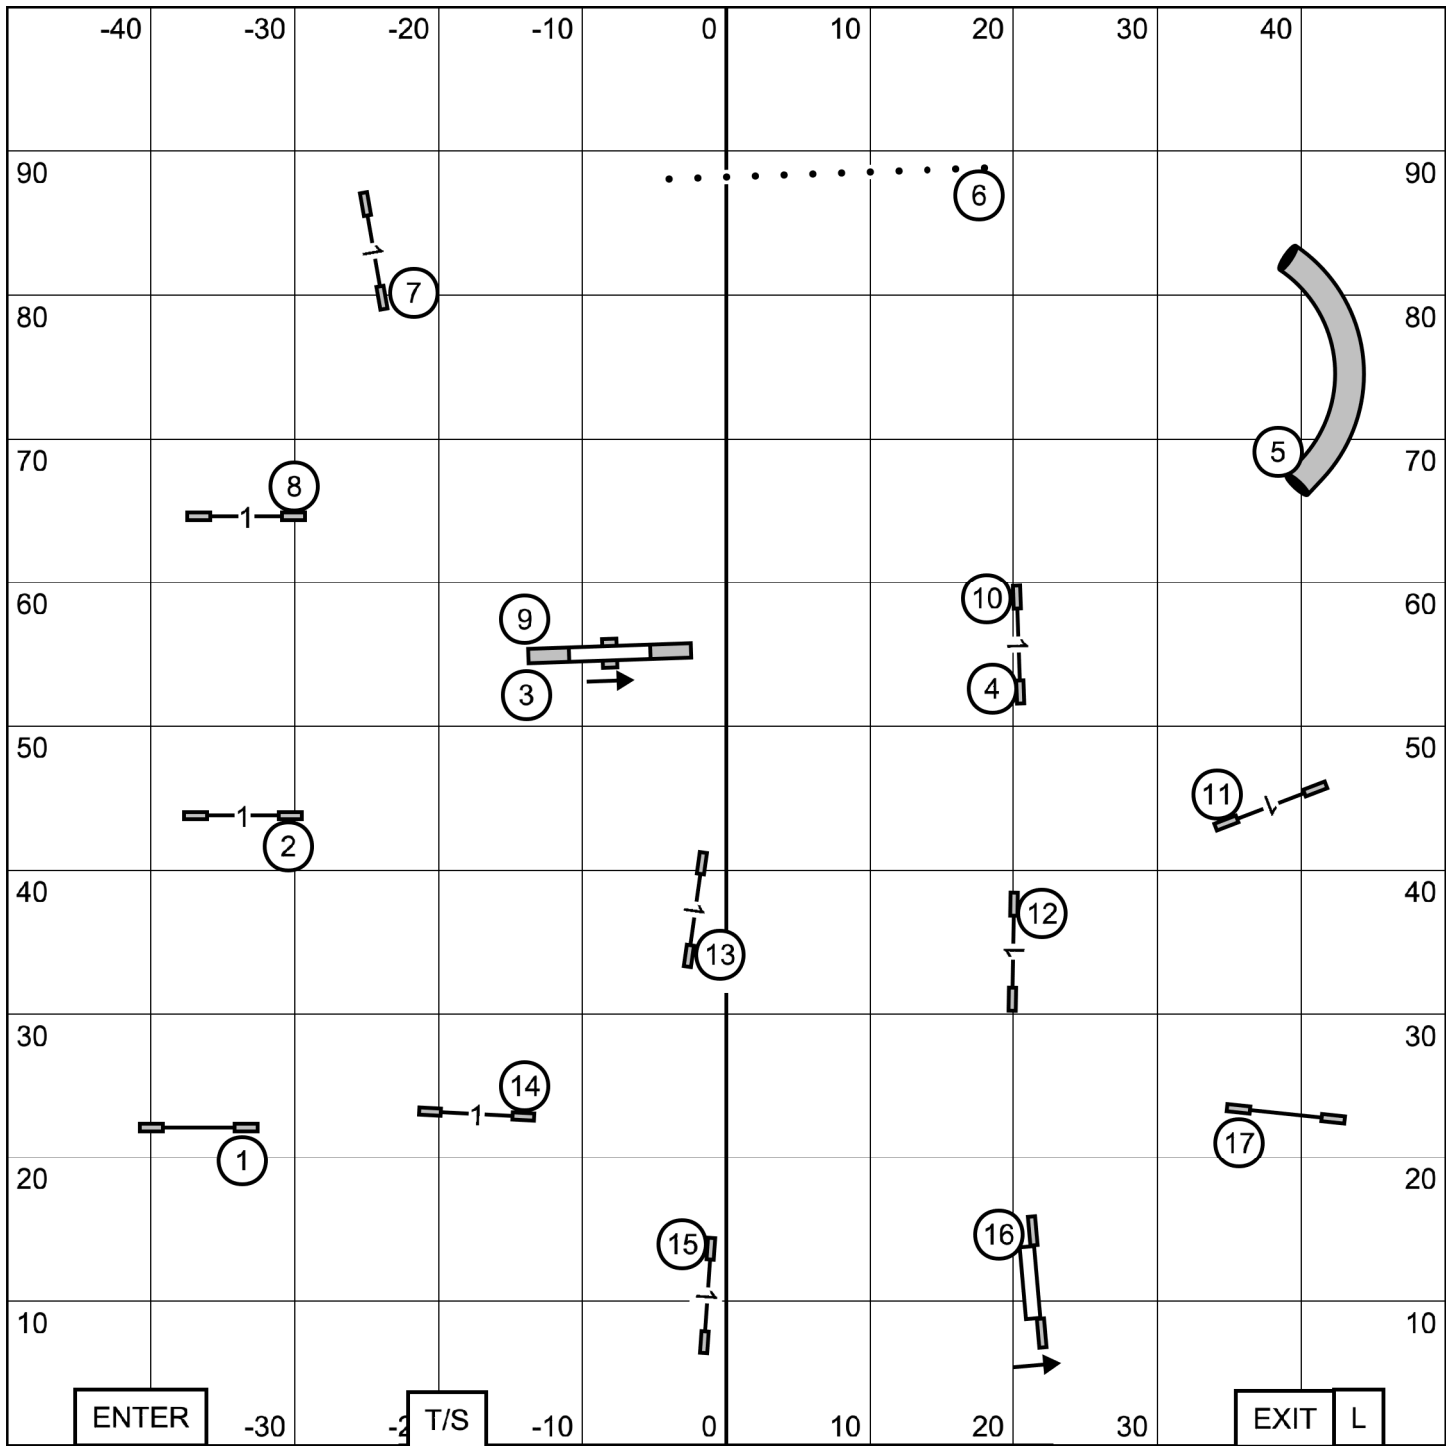

TIME 2 BEAT - TRIAL 1

Teamwork Agility Club of Central Massachusetts
Westfield, MA
September 12, 2020
Zach Gulaboff Davis, designer and judge