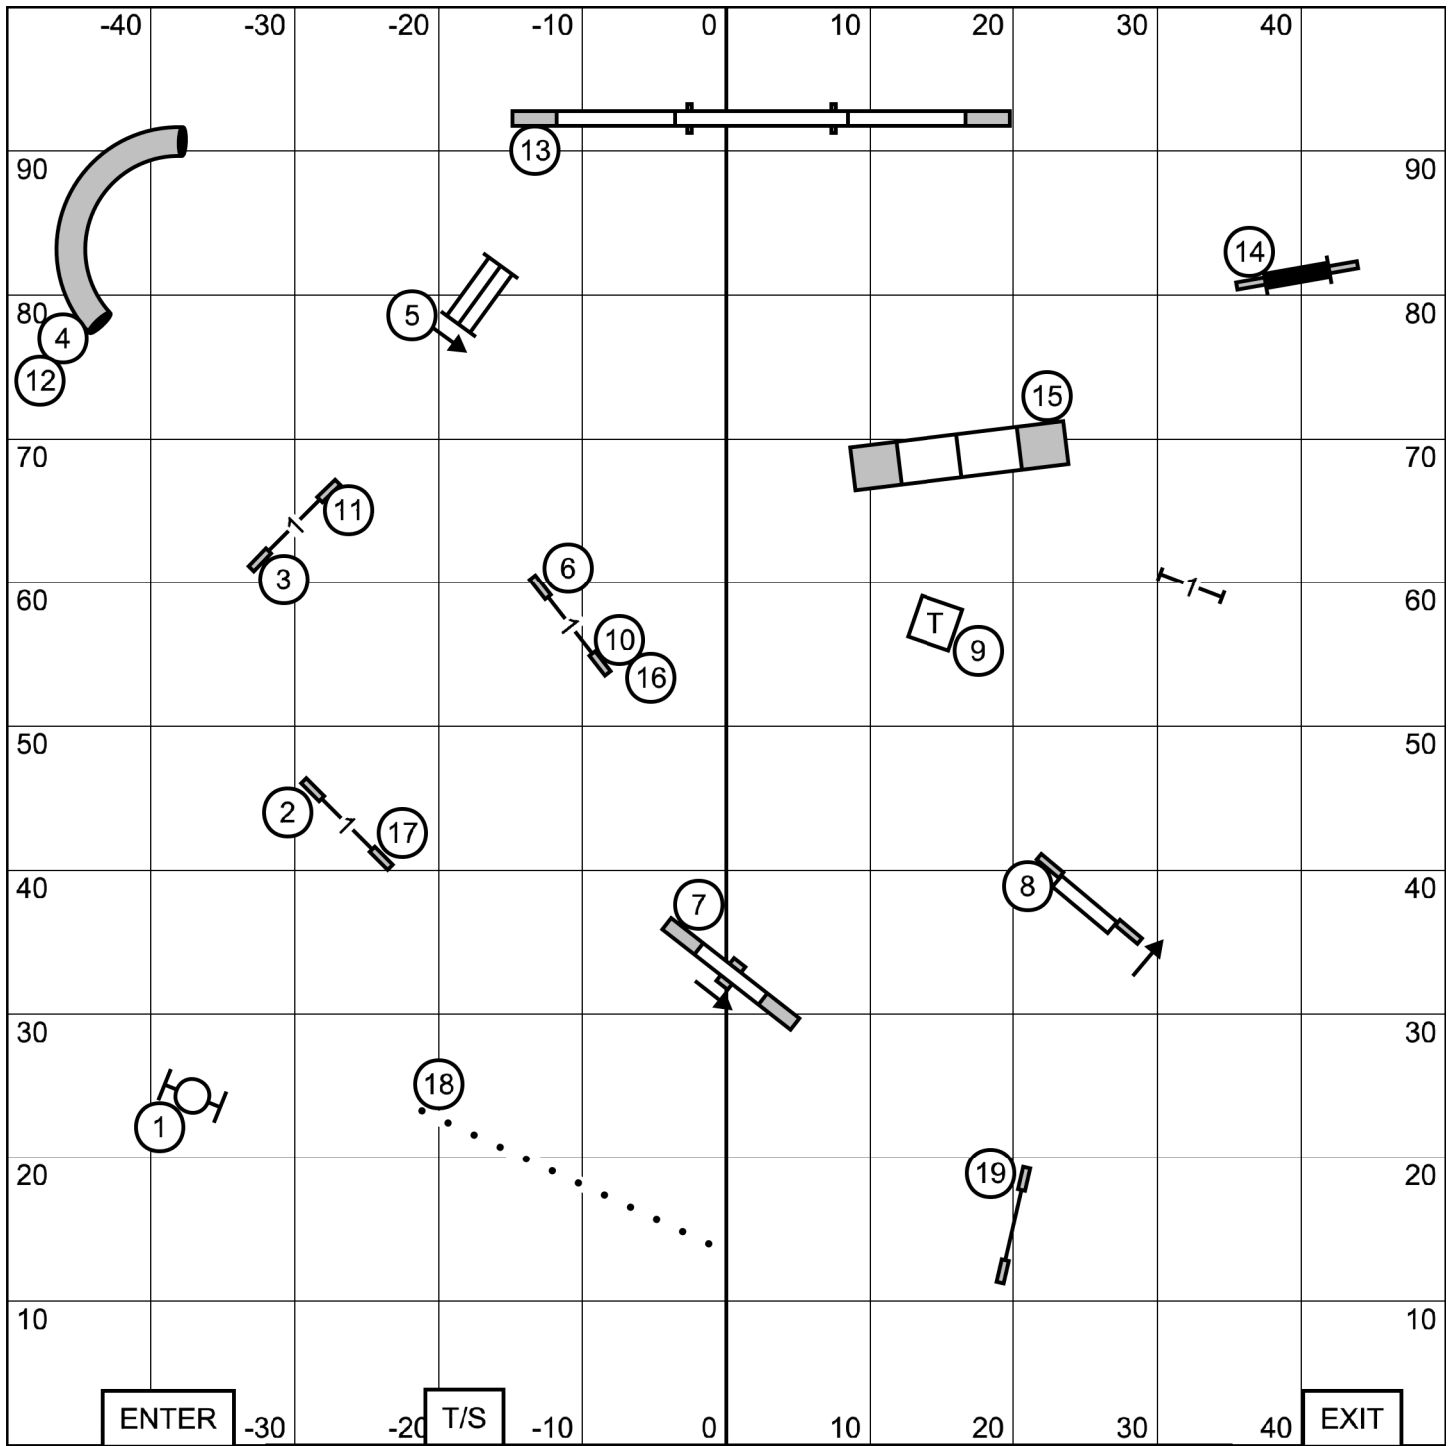

EXCELLENT / MASTER STANDARD - TRIAL 2

Yankee Golden Retriever Club
Westfield, MA
September 13, 2020
Zach Gulaboff Davis, designer and judge