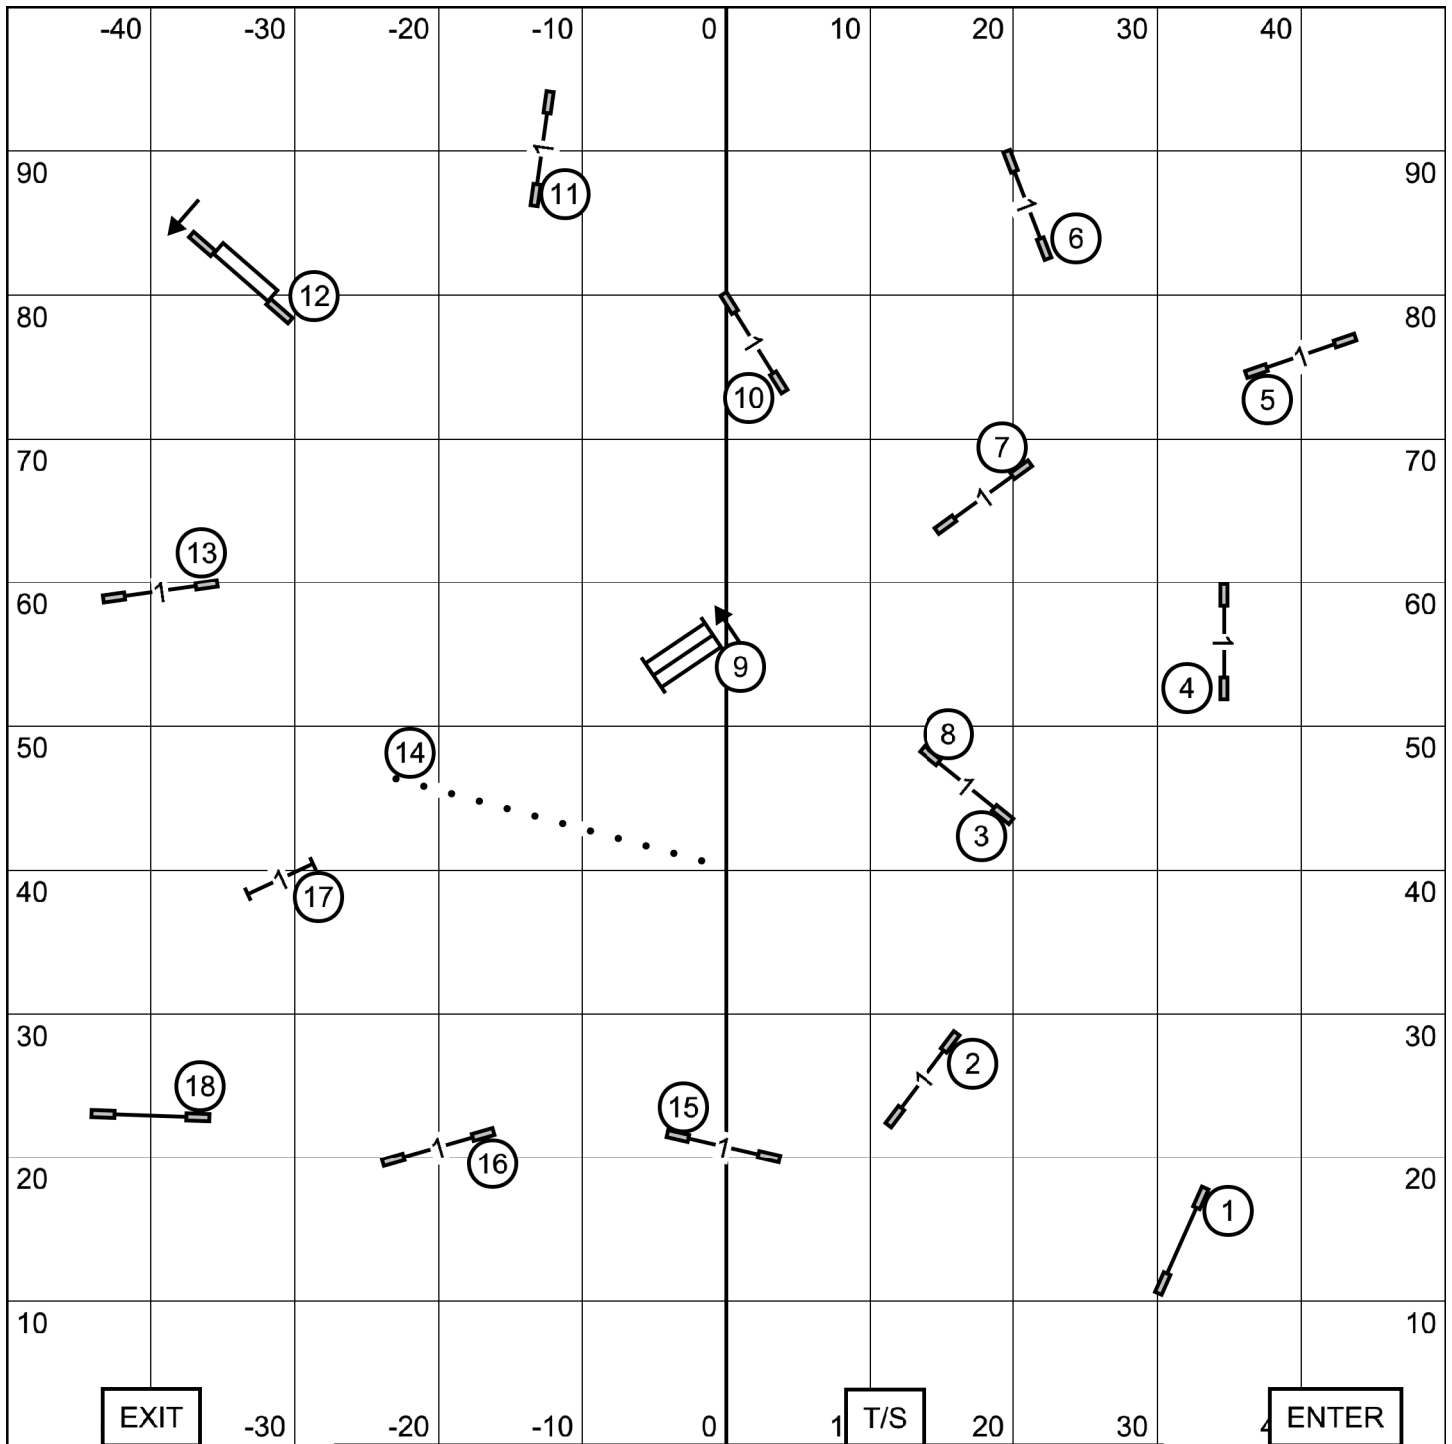

EXCELLENT / MASTER JWW - TRIAL 2

Yankee Golden Retriever Club
Westfield, MA
September 13, 2020
Zach Gulaboff Davis, designer and judge