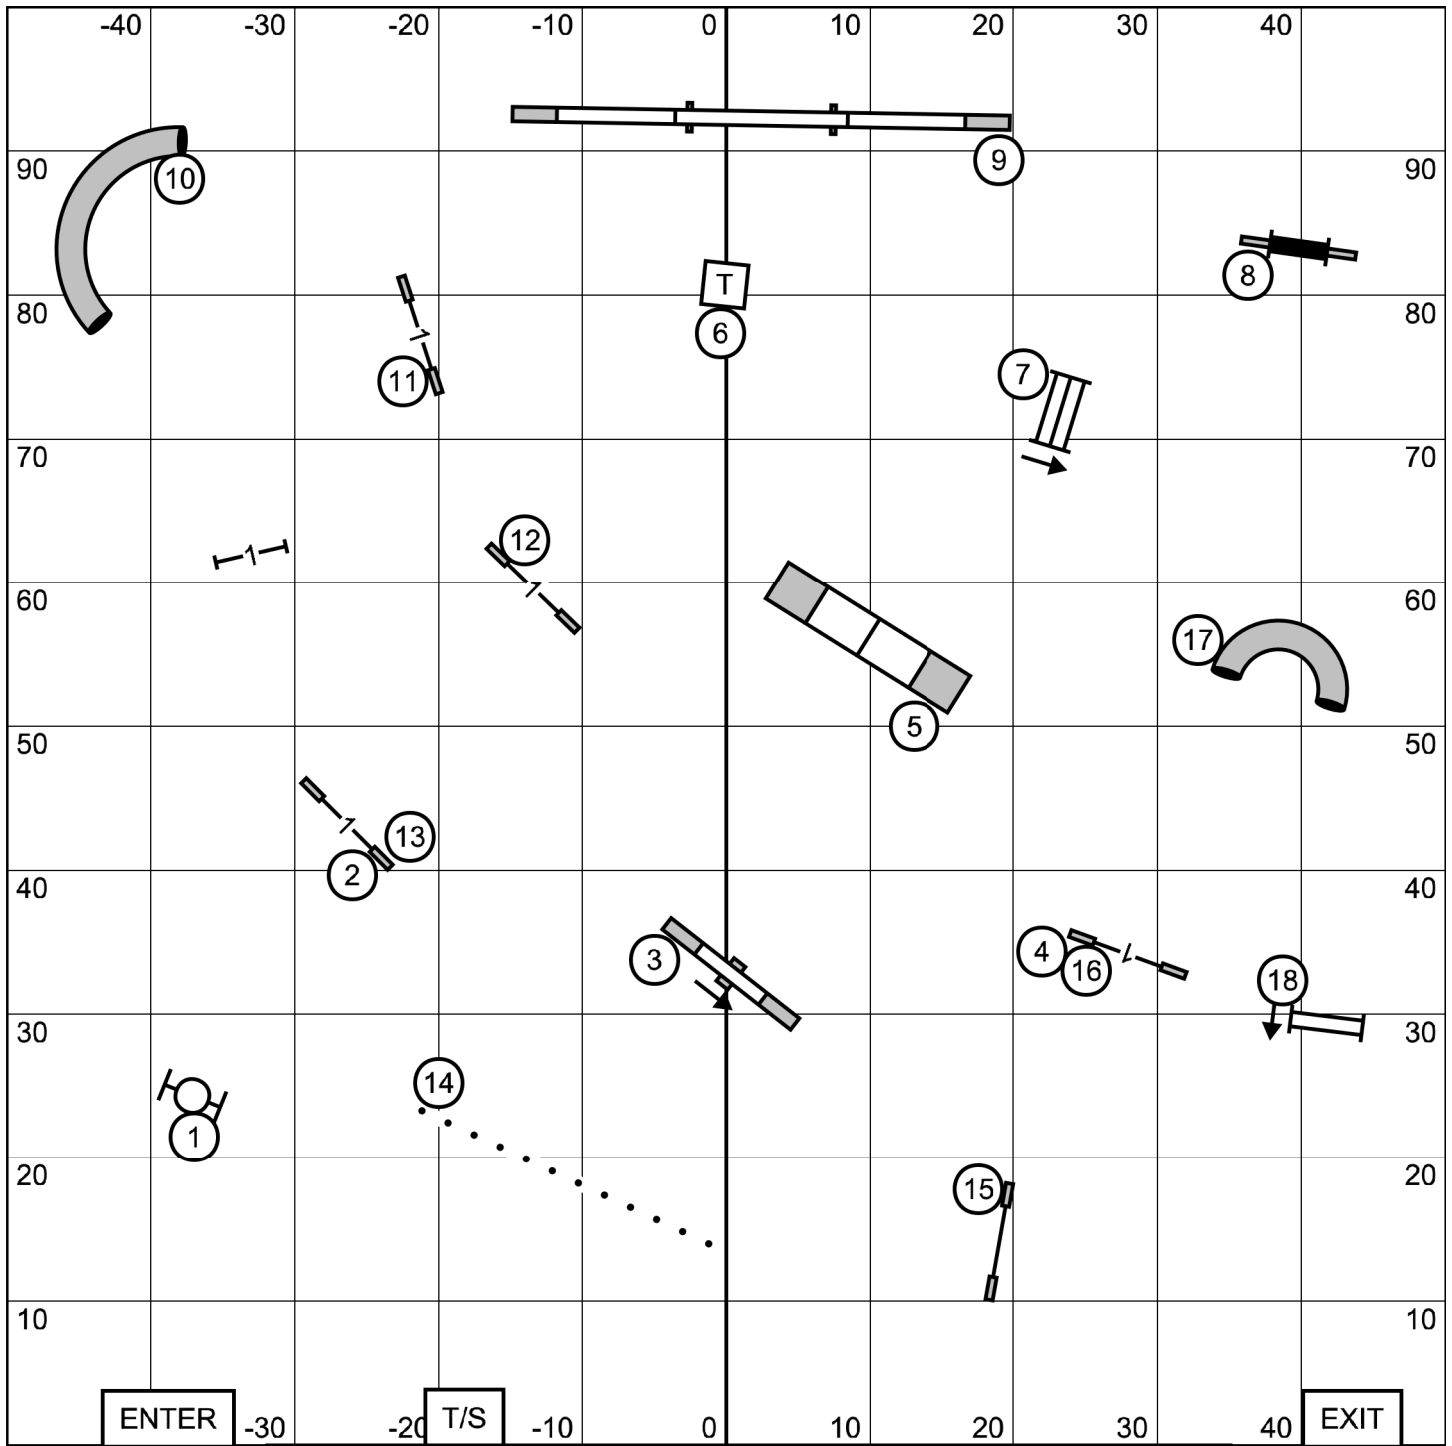

EXCELLENT / MASTER STANDARD - TRIAL 1

Yankee Golden Retriever Club
Westfield, MA
September 13, 2020
Zach Gulaboff Davis, designer and judge