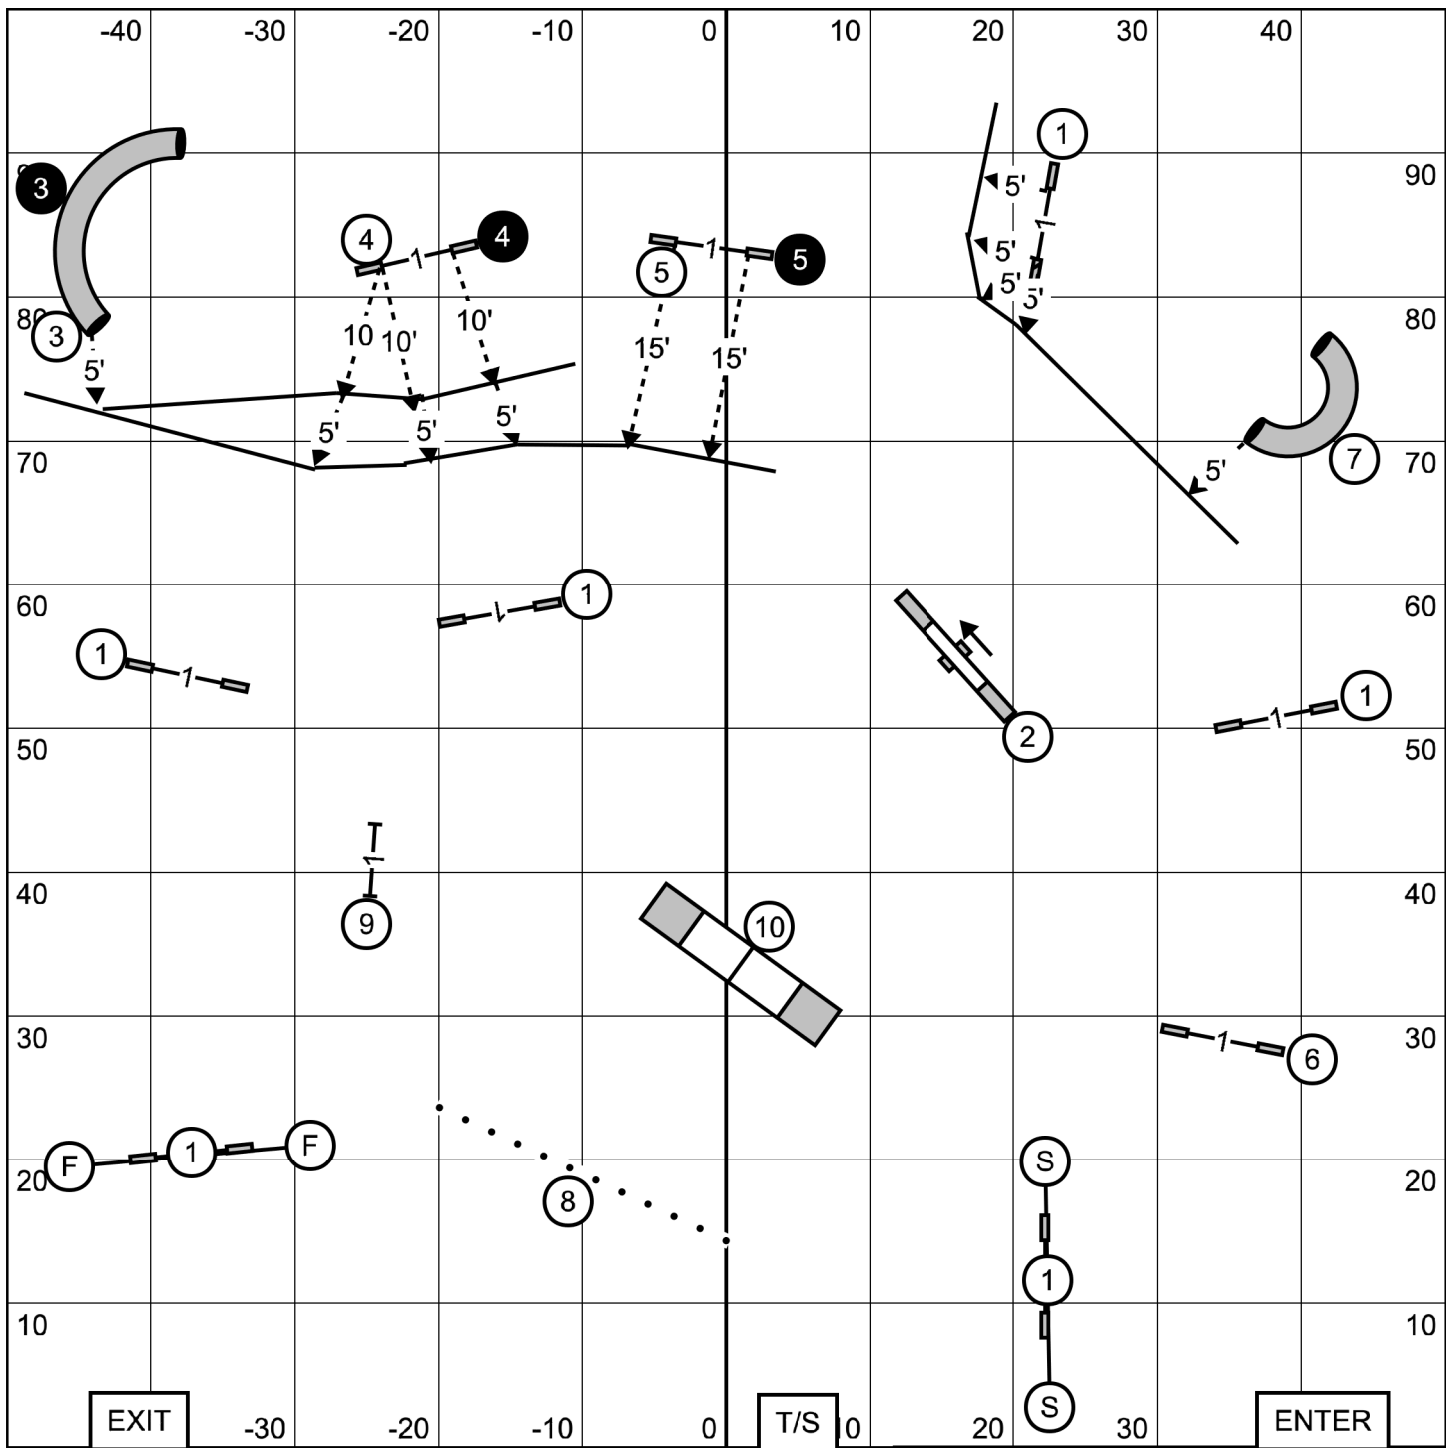

Ex/M: 4 - 5 - 3 (light circles)  
 Open: 4 - 5 (light circles)  
 Novice: 8 - 6 or 6 - 8 (in flow)  
 (Note: Black circle on #5 indicates it is bi-directional in Novice only)

**FAST - TRIAL 1**  
 Yankee Golden Retriever Club  
 Westfield, MA  
 September 13, 2020  
 Zach Gulaboff Davis, designer and judge

Ex/M: 3 - 4 - 5 (light circles)  
 Open: 3 - 4 (light circles)  
 Novice: 1 - 7  
 > Black circle on #5 indicates it is bi-directional in Open  
 > Black circles on #3, 4, and 5 indicate all bi-directional in Novice