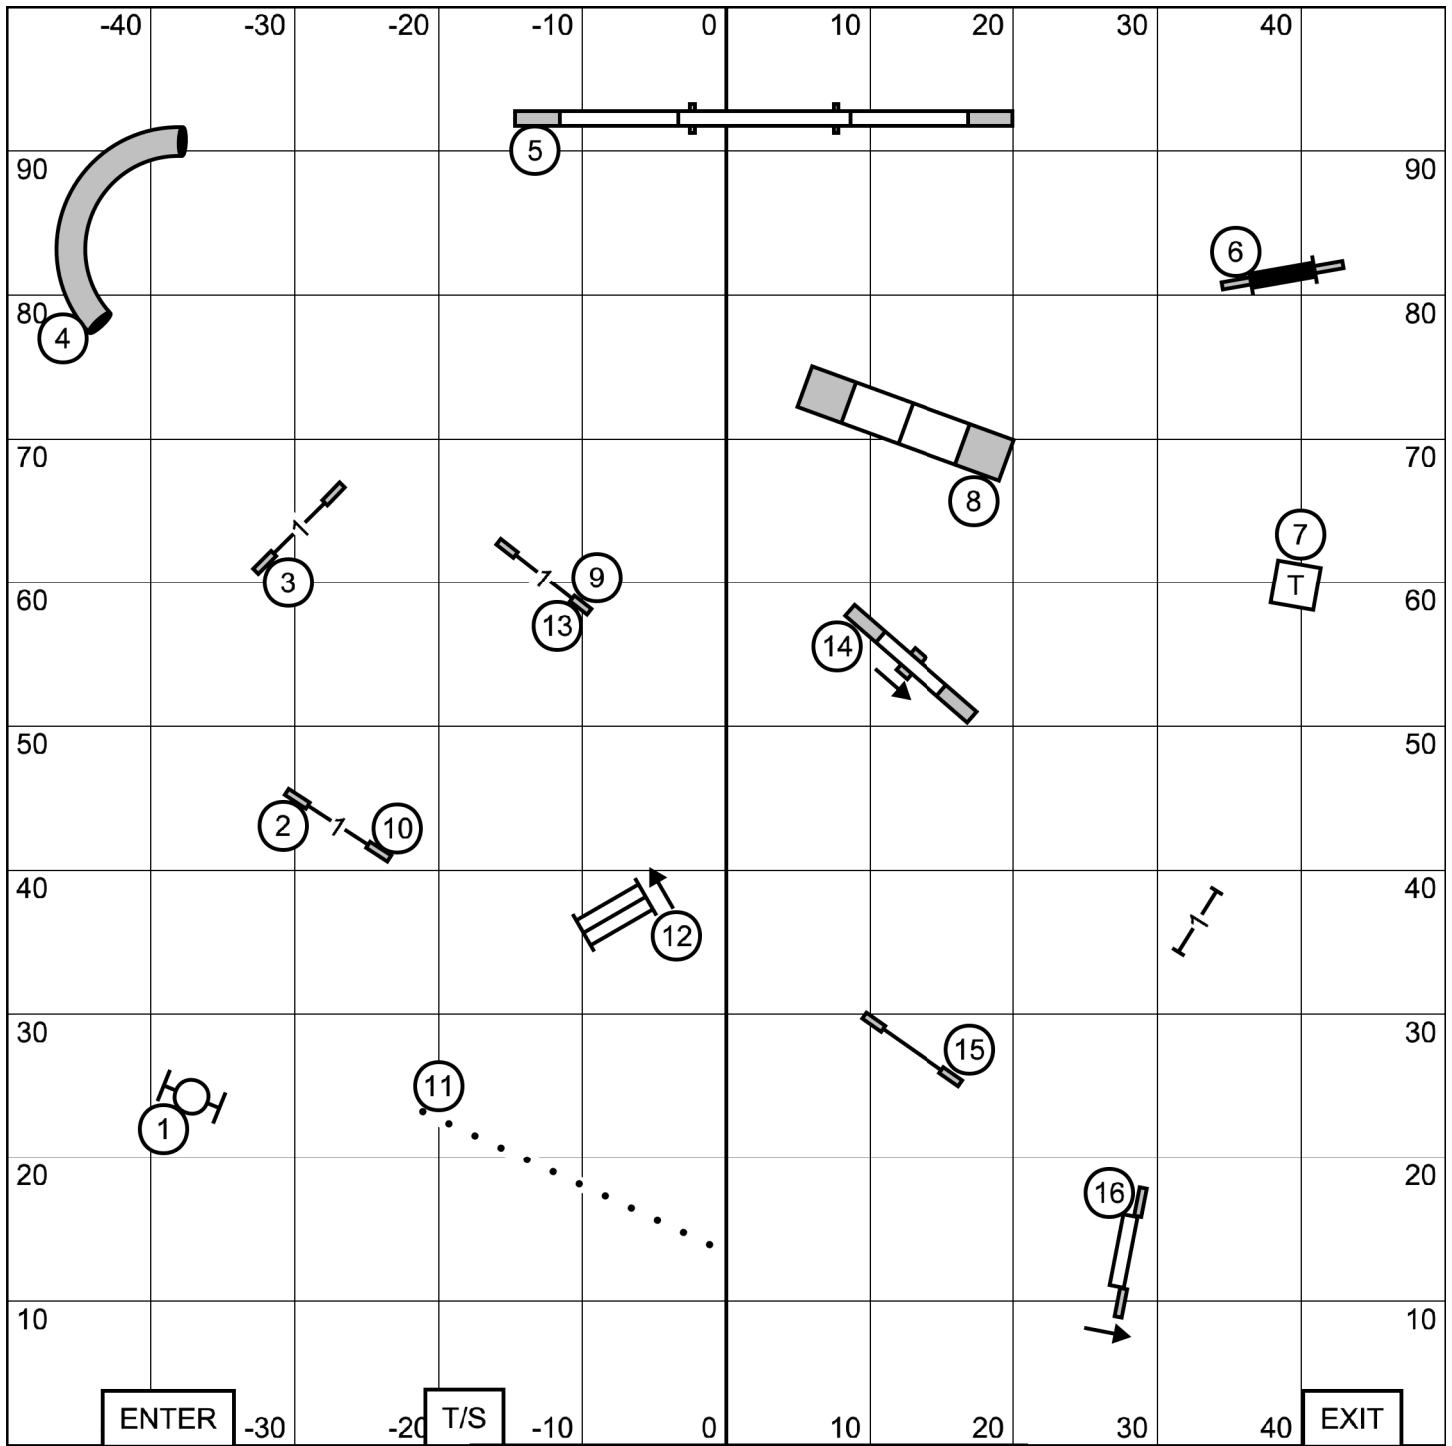

OPEN STANDARD

Yankee Golden Retriever Club
Westfield, MA
September 13, 2020
Zach Gulaboff Davis, designer and judge