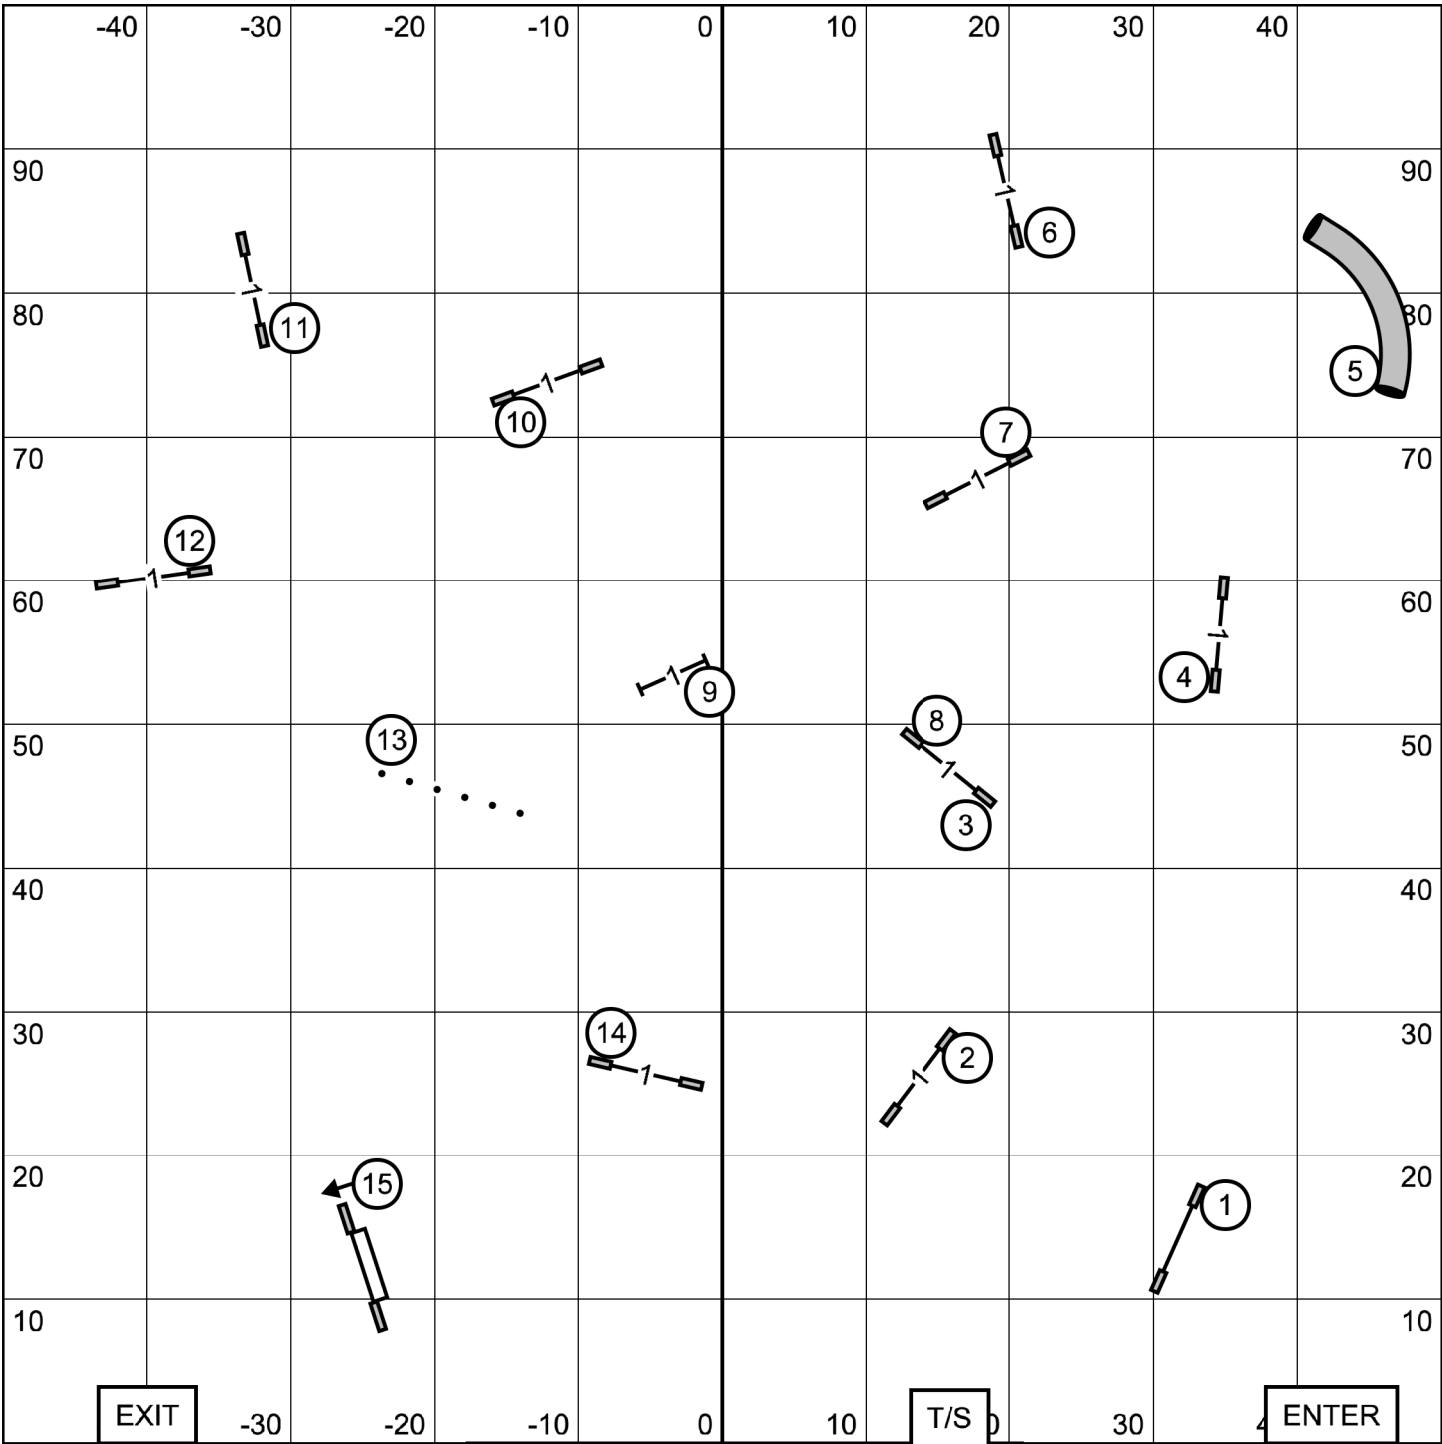

NOVICE JWW

Yankee Golden Retriever Club
Westfield, MA
September 13, 2020
Zach Gulaboff Davis, designer and judge