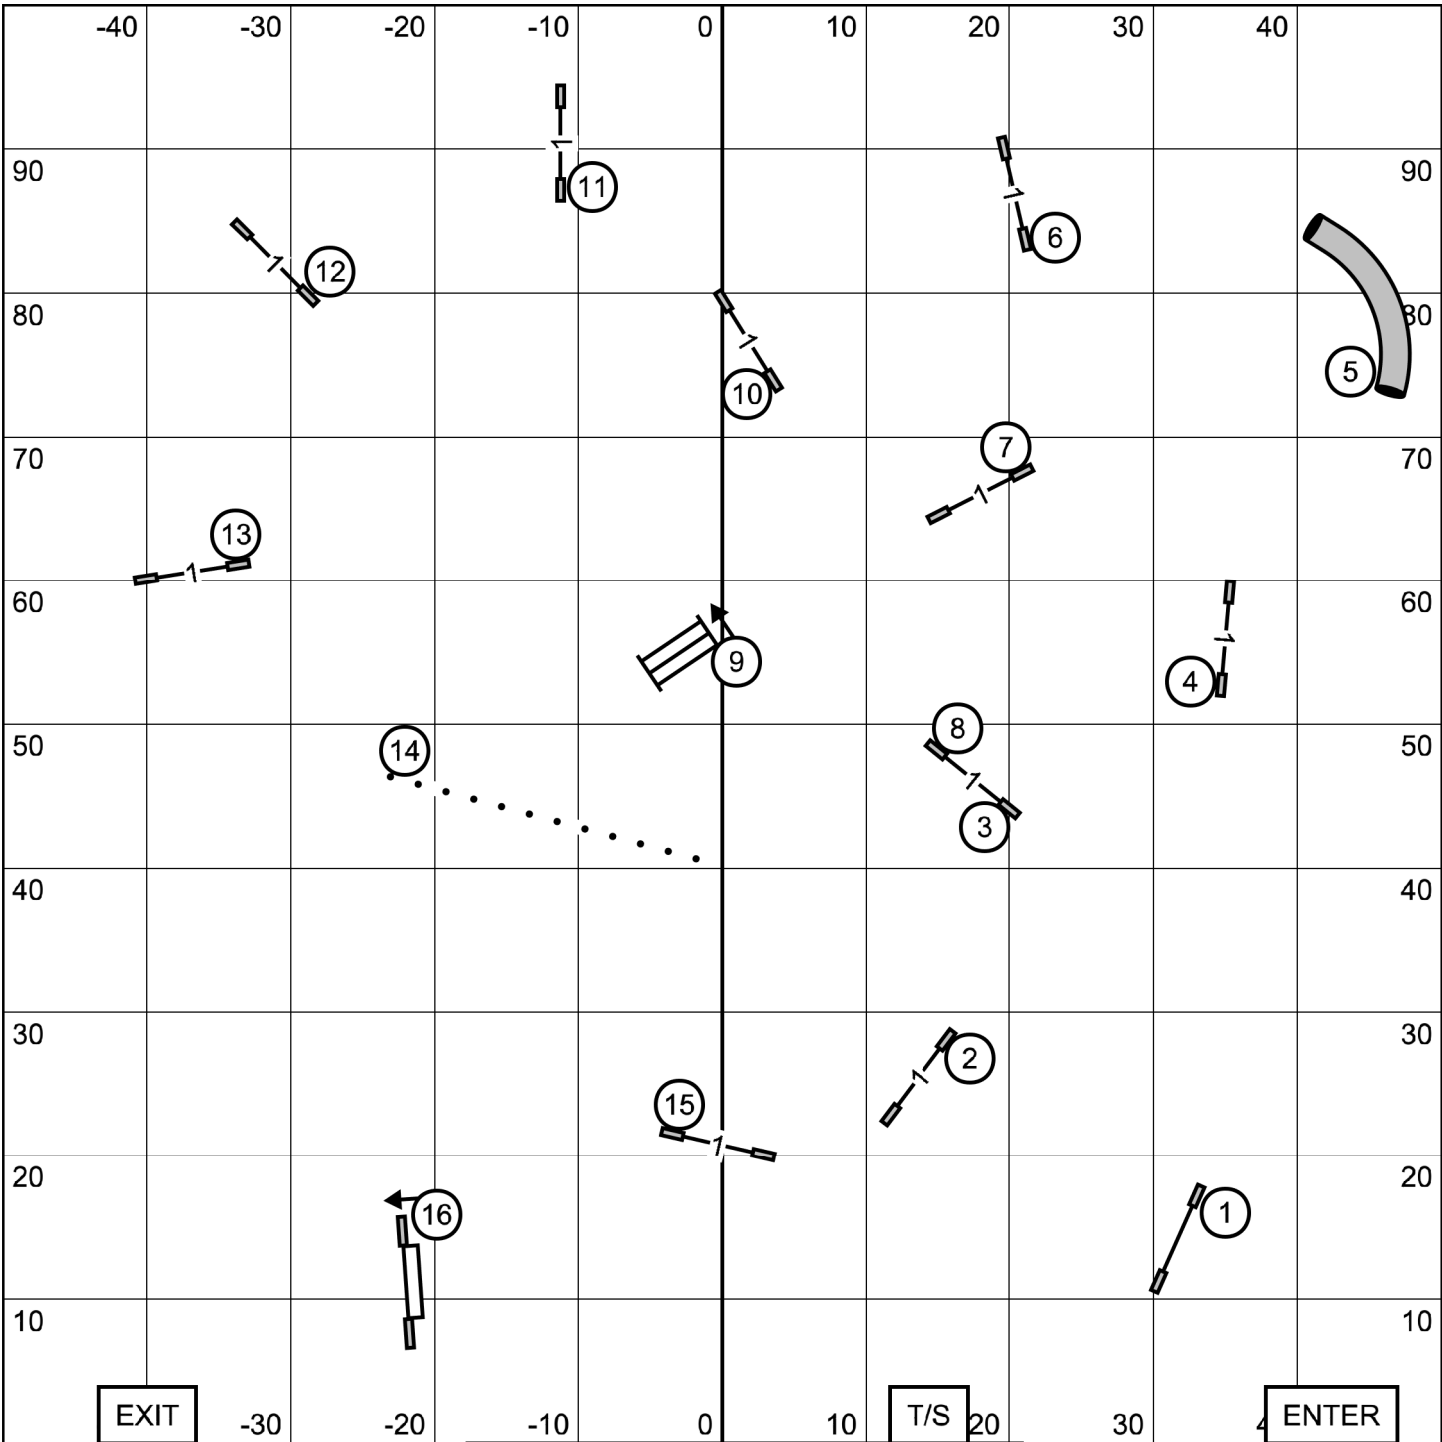

OPEN JWW

Yankee Golden Retriever Club
Westfield, MA
September 13, 2020
Zach Gulaboff Davis, designer and judge