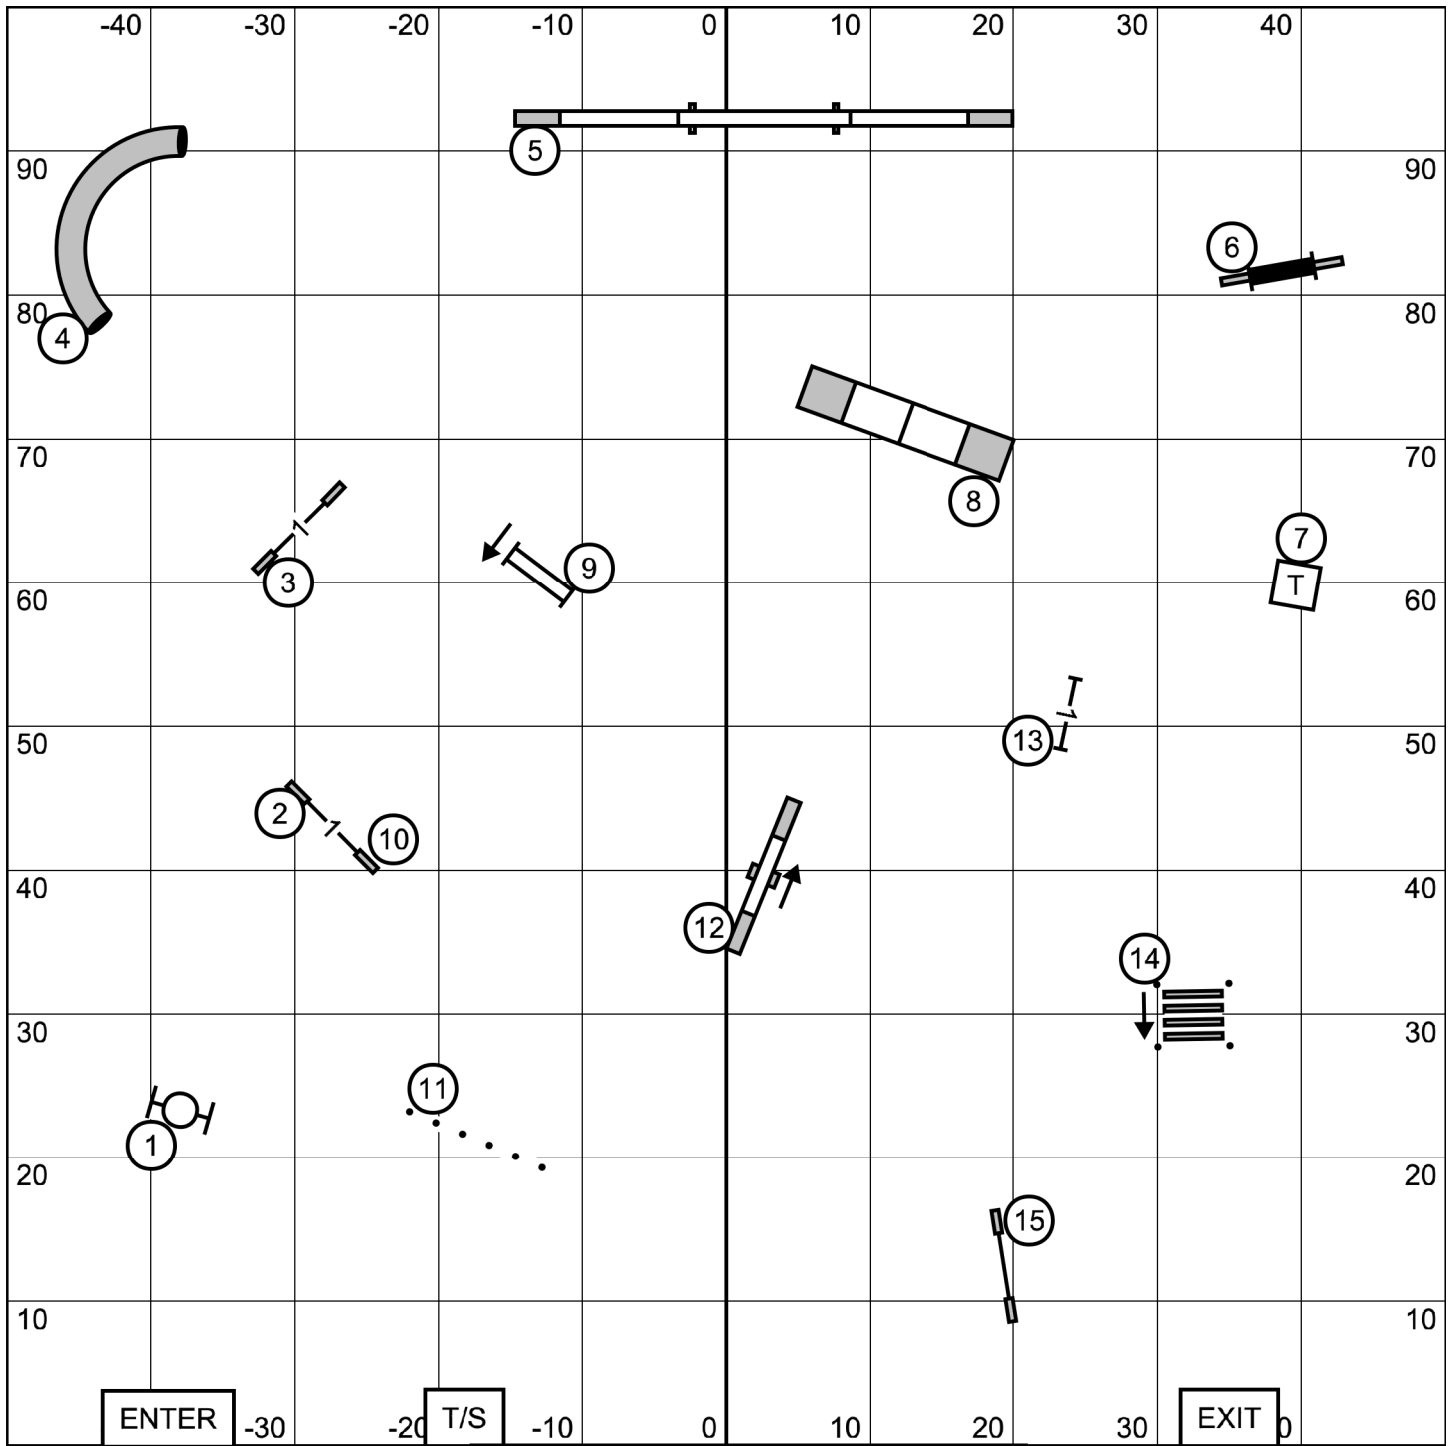

NOVICE STANDARD

Yankee Golden Retriever Club
Westfield, MA
September 13, 2020
Zach Gulaboff Davis, designer and judge