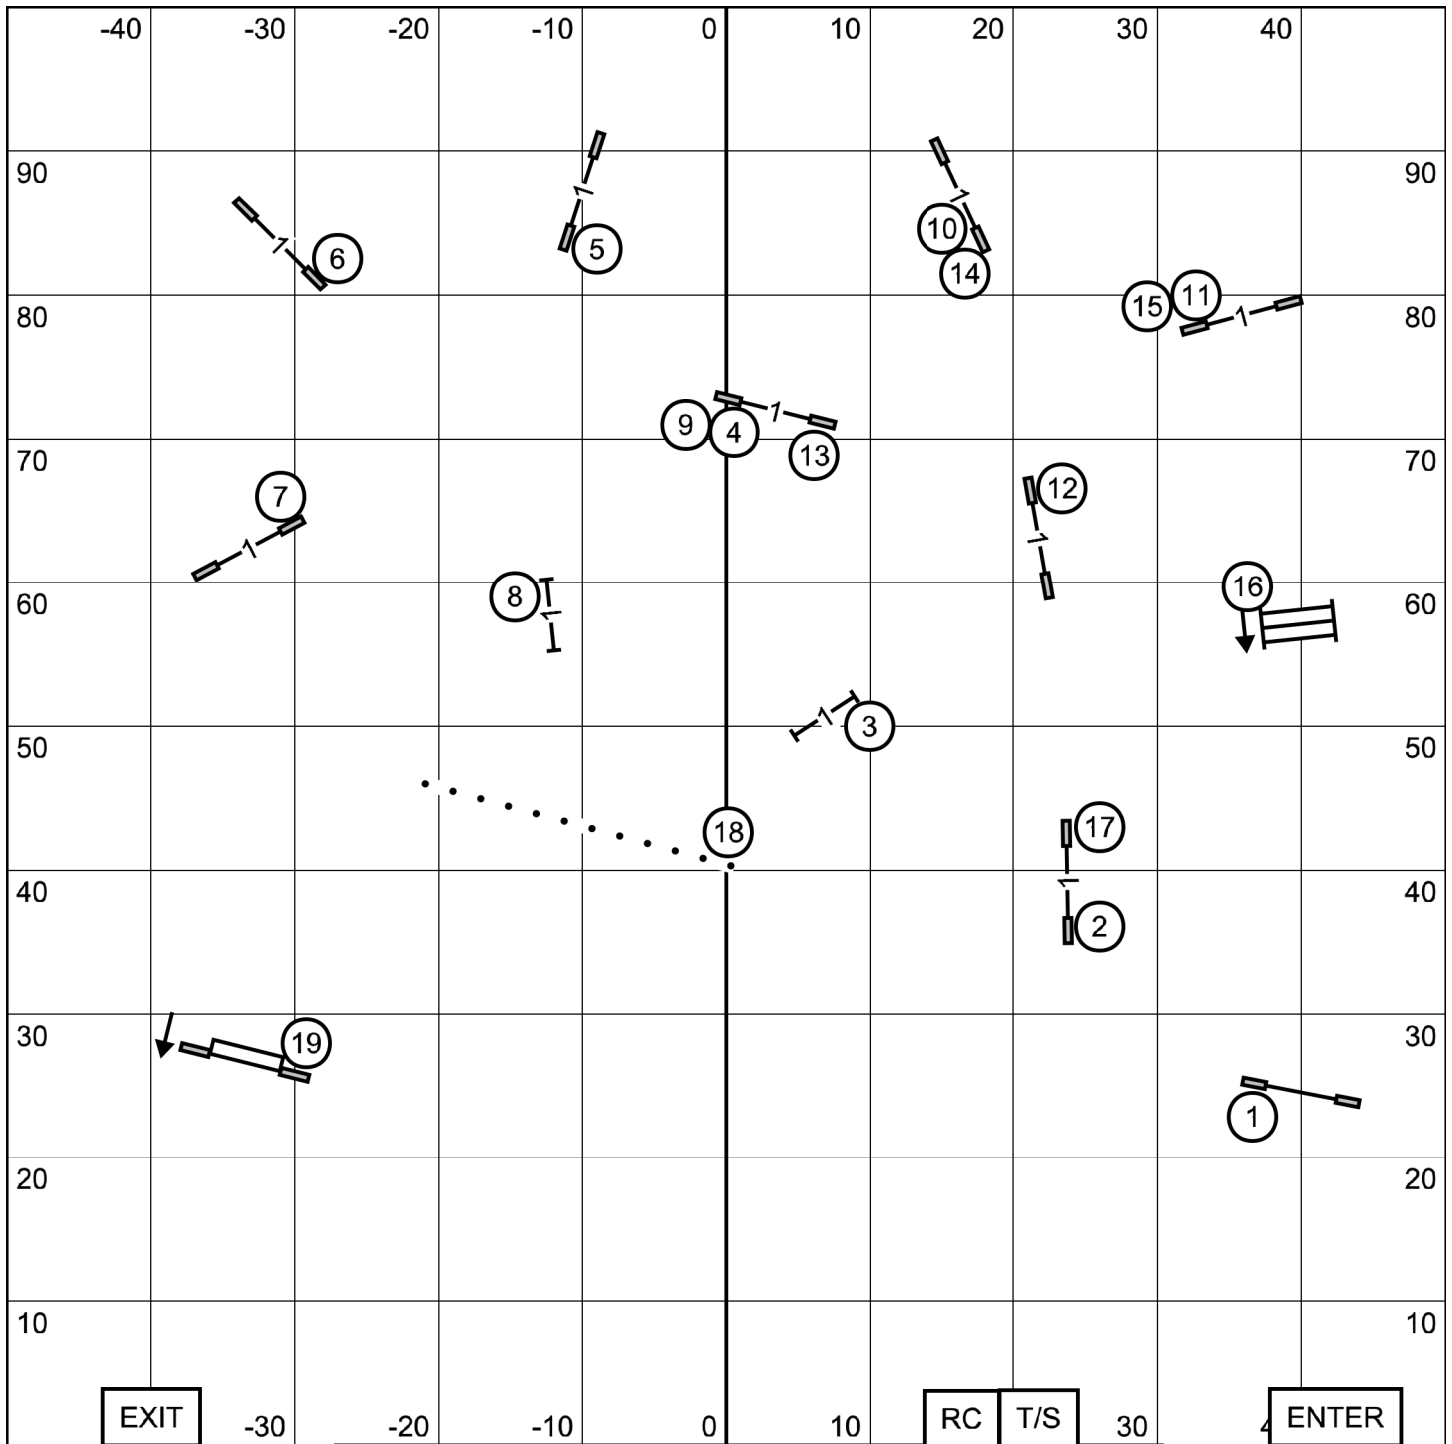

EXCELLENT / MASTER JWW - TRIAL 1

Yankee Golden Retriever Club
Westfield, MA
September 13, 2020
Zach Gulaboff Davis, designer and judge