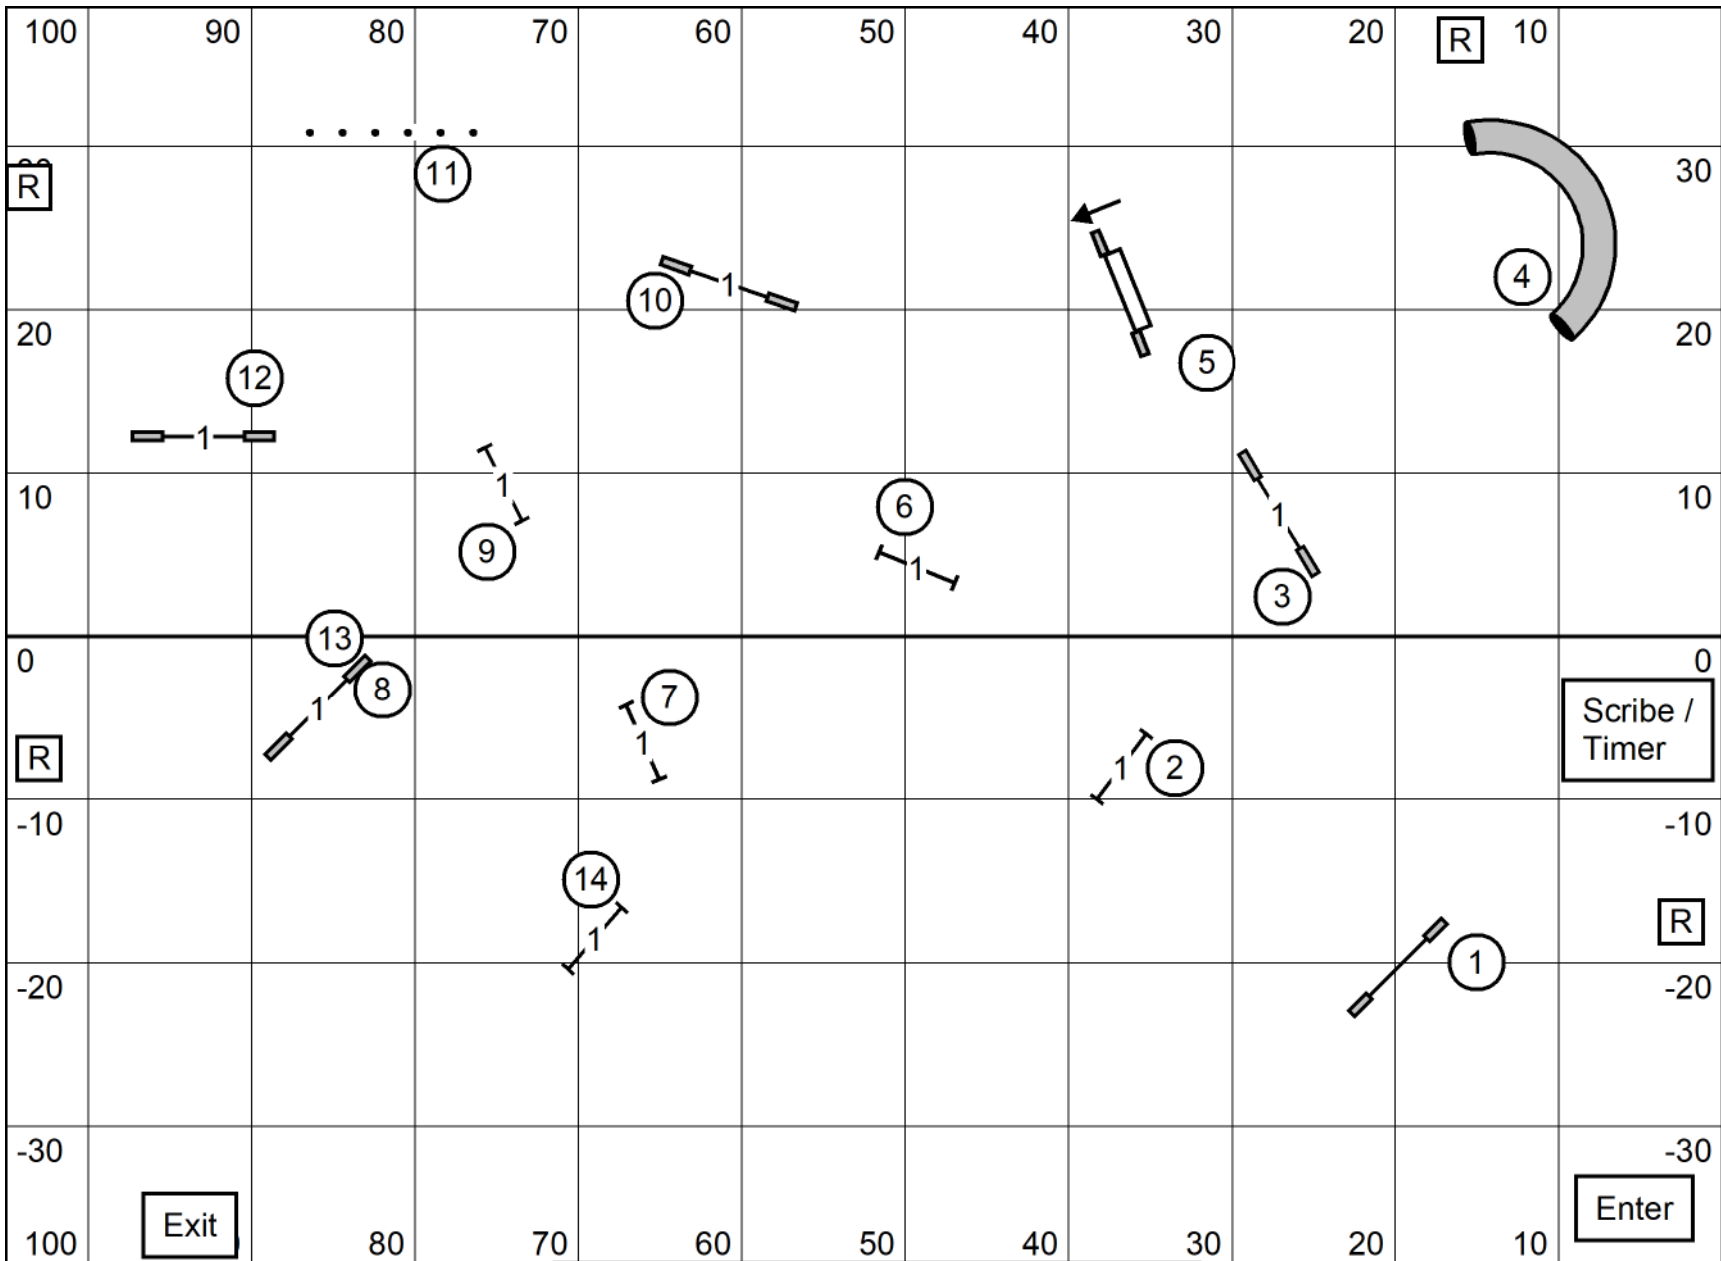

NOVICE JUMPERS with WEAVES
Wachusett Kennel Club
105' x 76.5' Sports Agility Turf Electronic Timing
September 20, 2020 Tom O'Brien