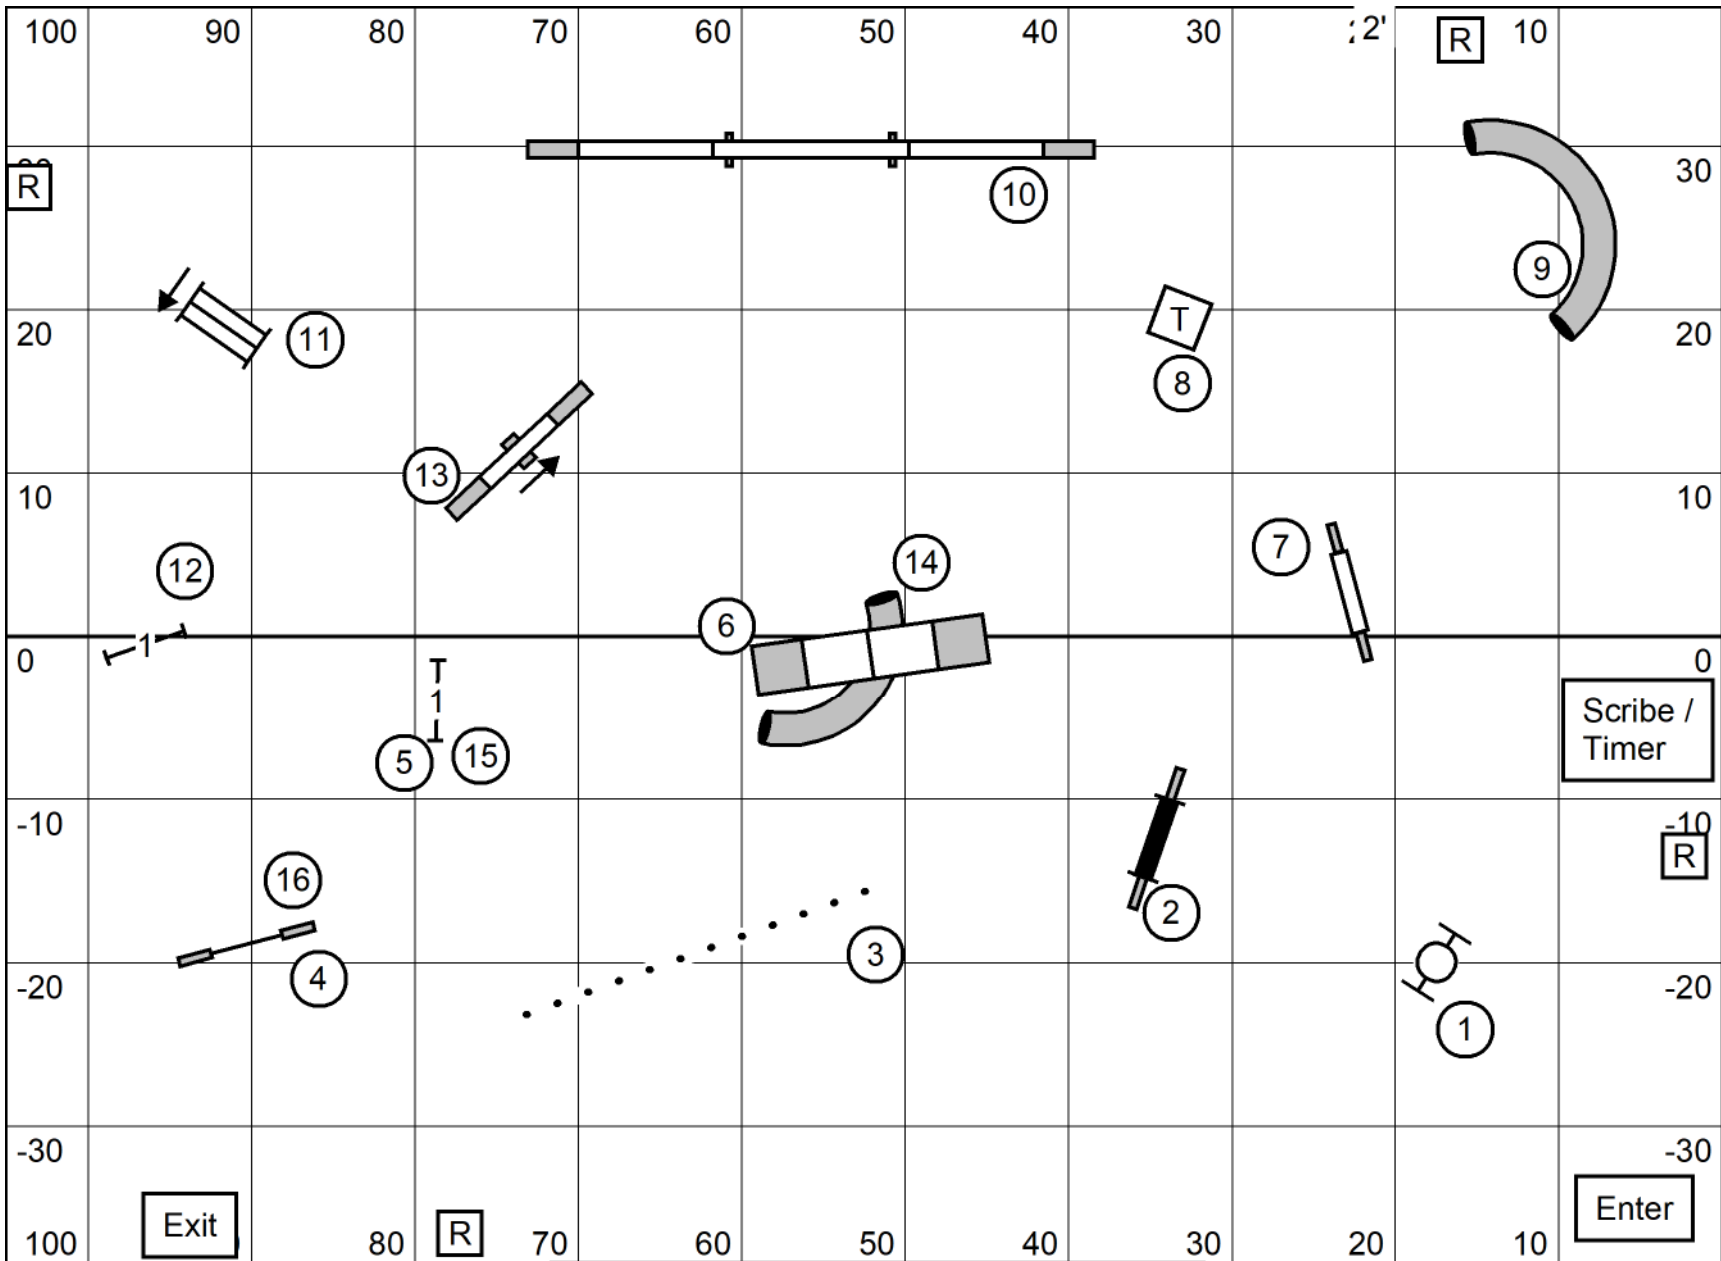

PREMIER STANDARD
 Wachusett Kennel Club
 105' x 76.5' Rubber Flooring Electronic Timing
 September 20, 2020 Tom O'Brien

EXCELLENT/MASTER STANDARD
 Wachusett Kennel Club
 105' x 76.5' Sports Agility Turf Electronic Timing
 September 20, 2020 Tom O'Brien

OPEN STANDARD
 Wachusett Kennel Club
 105' x 76.5' Sports Agility Turf Electronic Timing
 September 20, 2020 Tom O'Brien

NOVICE STANDARD
 Wachusett Kennel Club
 105' x 76.5' Sports Agility Turf Electronic Timing
 September 20, 2020 Tom O'Brien

TIME 2 BEAT
 Wachusett Kennel Club
 105' x 76.5' Sports Agility Turf Electronic Timing
 September 20, 2020 Tom O'Brien

EXCELLENT/MASTER JUMPERS with WEAVES
 Wachusett Kennel Club
 105' x 76.5' Sports Agility Turf Electronic Timing
 September 20, 2020 Tom O'Brien