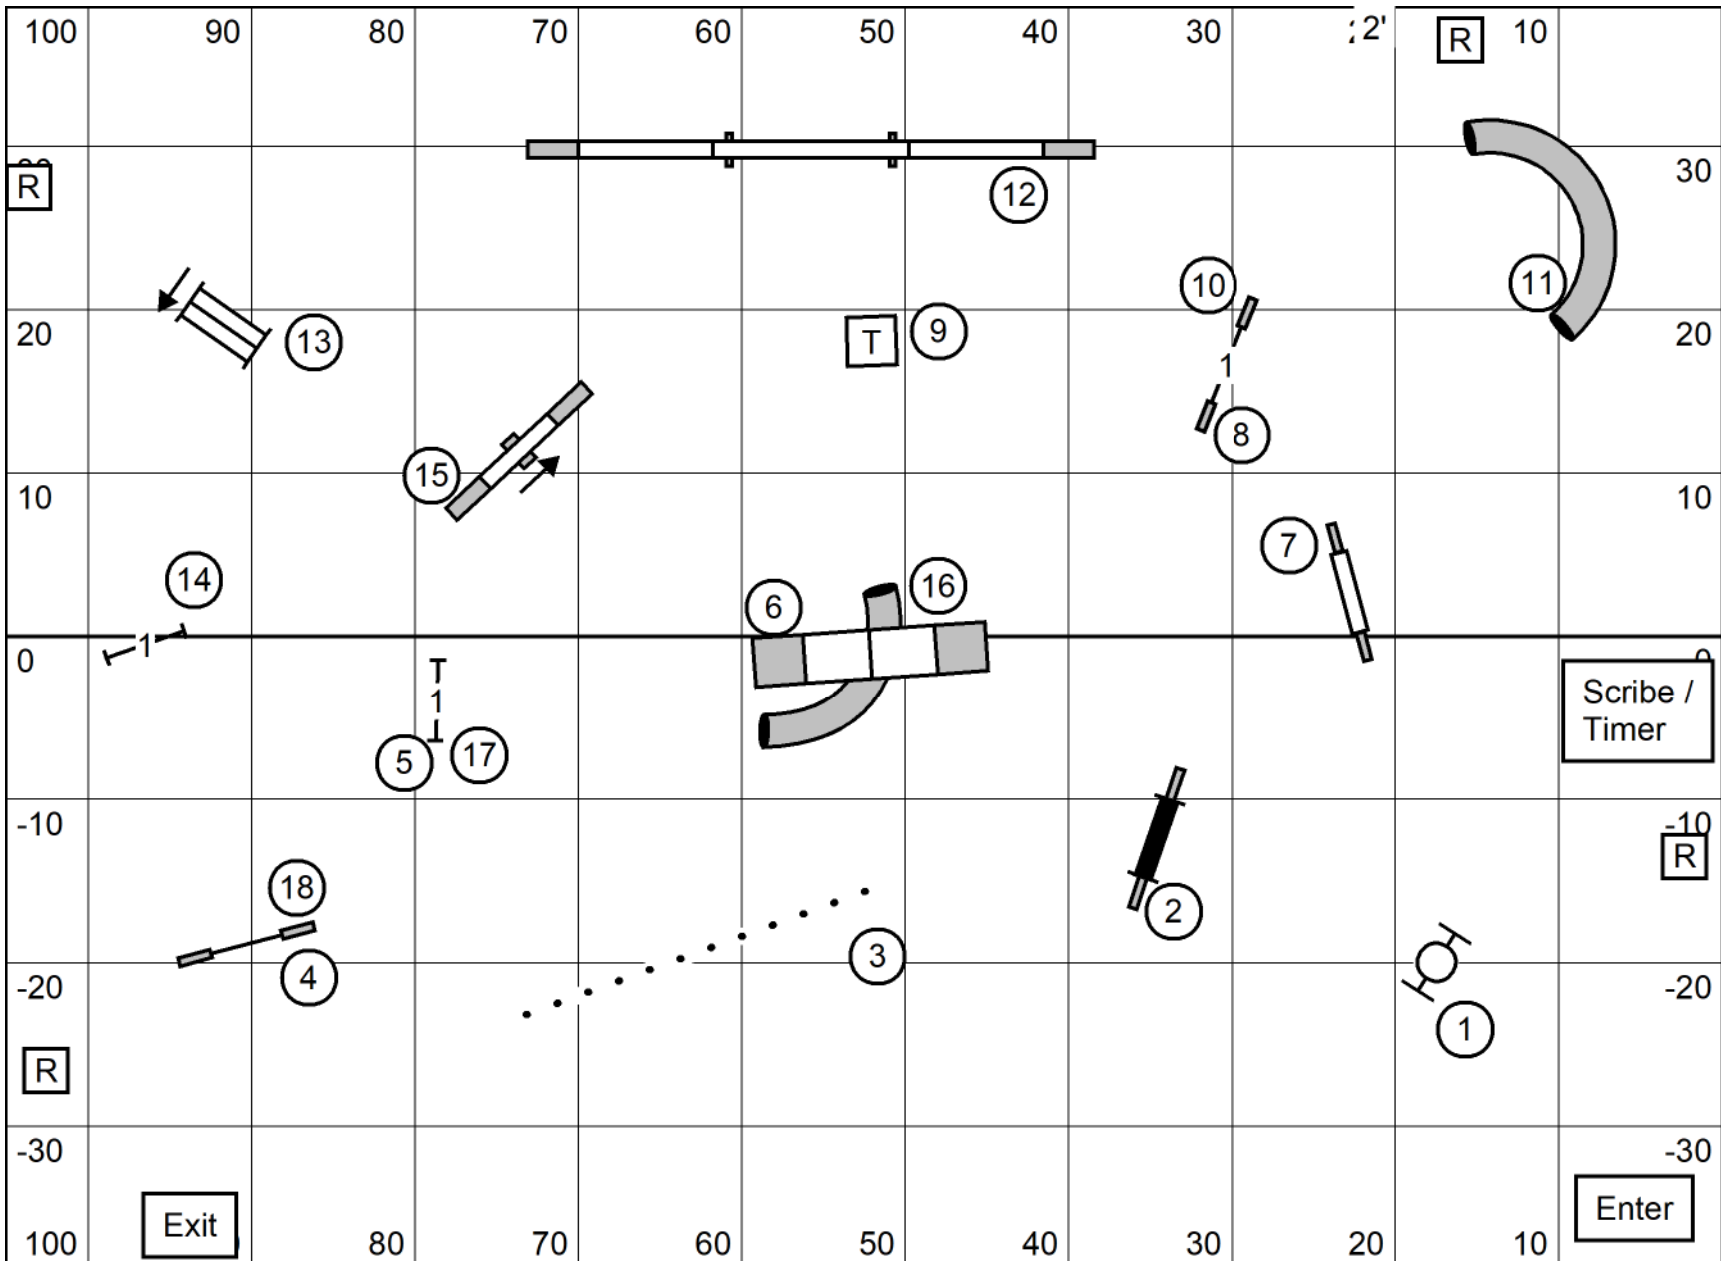

PREMIER STANDARD
 Wachusett Kennel Club
 105' x 76.5' Rubber Flooring Electronic Timing
 September 20, 2020 Tom O'Brien

EXCELLENT/MASTER STANDARD
 Wachusett Kennel Club
 105' x 76.5' Sports Agility Turf Electronic Timing
 September 20, 2020 Tom O'Brien

OPEN STANDARD
 Wachusett Kennel Club
 105' x 76.5' Sports Agility Turf Electronic Timing
 September 20, 2020 Tom O'Brien

NOVICE STANDARD
 Wachusett Kennel Club
 105' x 76.5' Sports Agility Turf Electronic Timing
 September 20, 2020 Tom O'Brien

TIME 2 BEAT
 Wachusett Kennel Club
 105' x 76.5' Sports Agility Turf Electronic Timing
 September 20, 2020 Tom O'Brien

EXCELLENT/MASTER JUMPERS with WEAVES
 Wachusett Kennel Club
 105' x 76.5' Sports Agility Turf Electronic Timing
 September 20, 2020 Tom O'Brien

OPEN JUMPERS with WEAVES
 Wachusett Kennel Club
 105' x 76.5' Sports Agility Turf Electronic Timing
 September 20, 2020 Tom O'Brien

NOVICE JUMPERS with WEAVES
 Wachusett Kennel Club
 105' x 76.5' Sports Agility Turf Electronic Timing
 September 20, 2020 Tom O'Brien