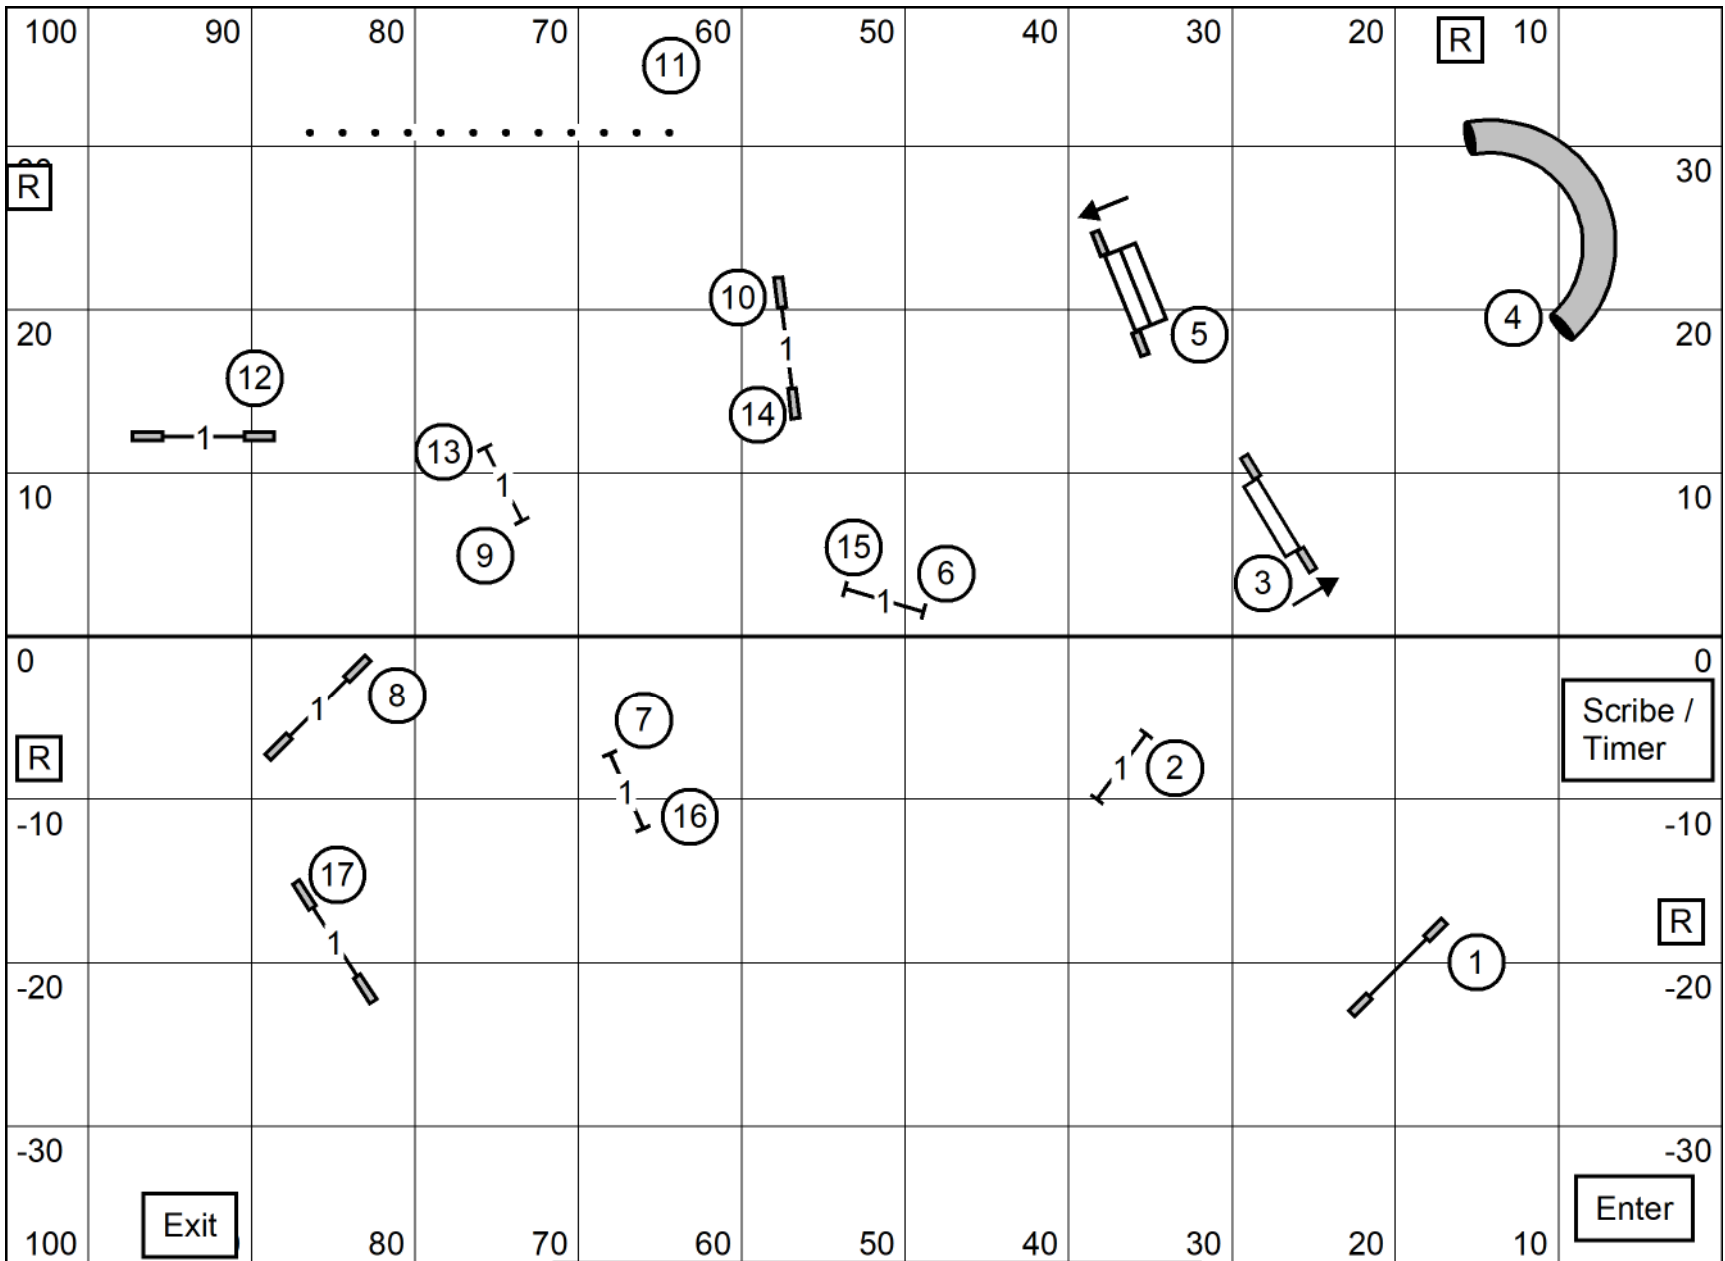

PREMIER STANDARD
 Wachusett Kennel Club
 105' x 76.5' Rubber Flooring Electronic Timing
 September 20, 2020 Tom O'Brien

EXCELLENT/MASTER STANDARD
 Wachusett Kennel Club
 105' x 76.5' Sports Agility Turf Electronic Timing
 September 20, 2020 Tom O'Brien

OPEN STANDARD
 Wachusett Kennel Club
 105' x 76.5' Sports Agility Turf Electronic Timing
 September 20, 2020 Tom O'Brien

NOVICE STANDARD
 Wachusett Kennel Club
 105' x 76.5' Sports Agility Turf Electronic Timing
 September 20, 2020 Tom O'Brien

TIME 2 BEAT
 Wachusett Kennel Club
 105' x 76.5' Sports Agility Turf Electronic Timing
 September 20, 2020 Tom O'Brien

EXCELLENT/MASTER JUMPERS with WEAVES
 Wachusett Kennel Club
 105' x 76.5' Sports Agility Turf Electronic Timing
 September 20, 2020 Tom O'Brien