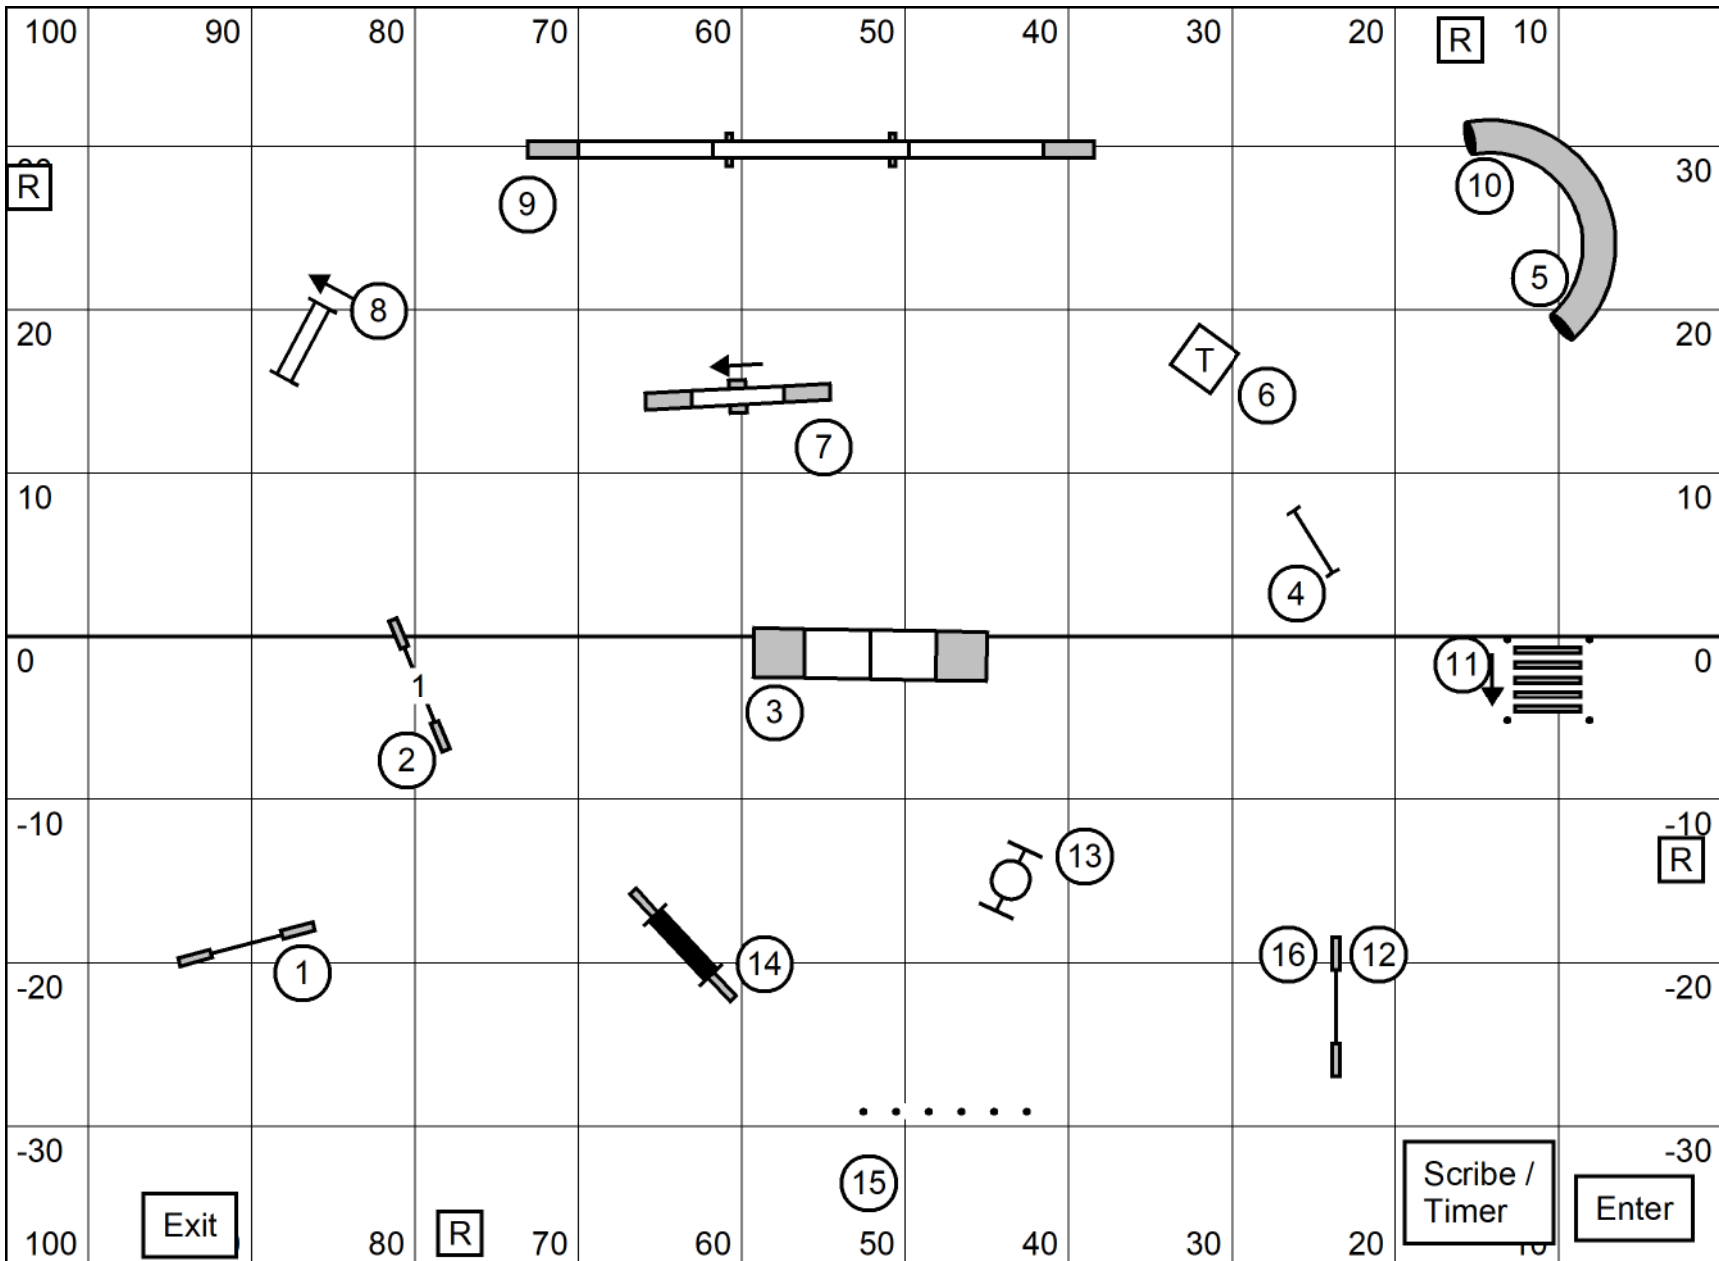

PREMIER STANDARD
 Wachusett Kennel Club
 105' x 76.5' Rubber Flooring Electronic Timing
 September 20, 2020 Tom O'Brien

EXCELLENT/MASTER STANDARD
 Wachusett Kennel Club
 105' x 76.5' Sports Agility Turf Electronic Timing
 September 20, 2020 Tom O'Brien

OPEN STANDARD
 Wachusett Kennel Club
 105' x 76.5' Sports Agility Turf Electronic Timing
 September 20, 2020 Tom O'Brien

NOVICE STANDARD
 Wachusett Kennel Club
 105' x 76.5' Sports Agility Turf Electronic Timing
 September 20, 2020 Tom O'Brien

TIME 2 BEAT
 Wachusett Kennel Club
 105' x 76.5' Sports Agility Turf Electronic Timing
 September 20, 2020 Tom O'Brien

EXCELLENT/MASTER JUMPERS with WEAVES
 Wachusett Kennel Club
 105' x 76.5' Sports Agility Turf Electronic Timing
 September 20, 2020 Tom O'Brien