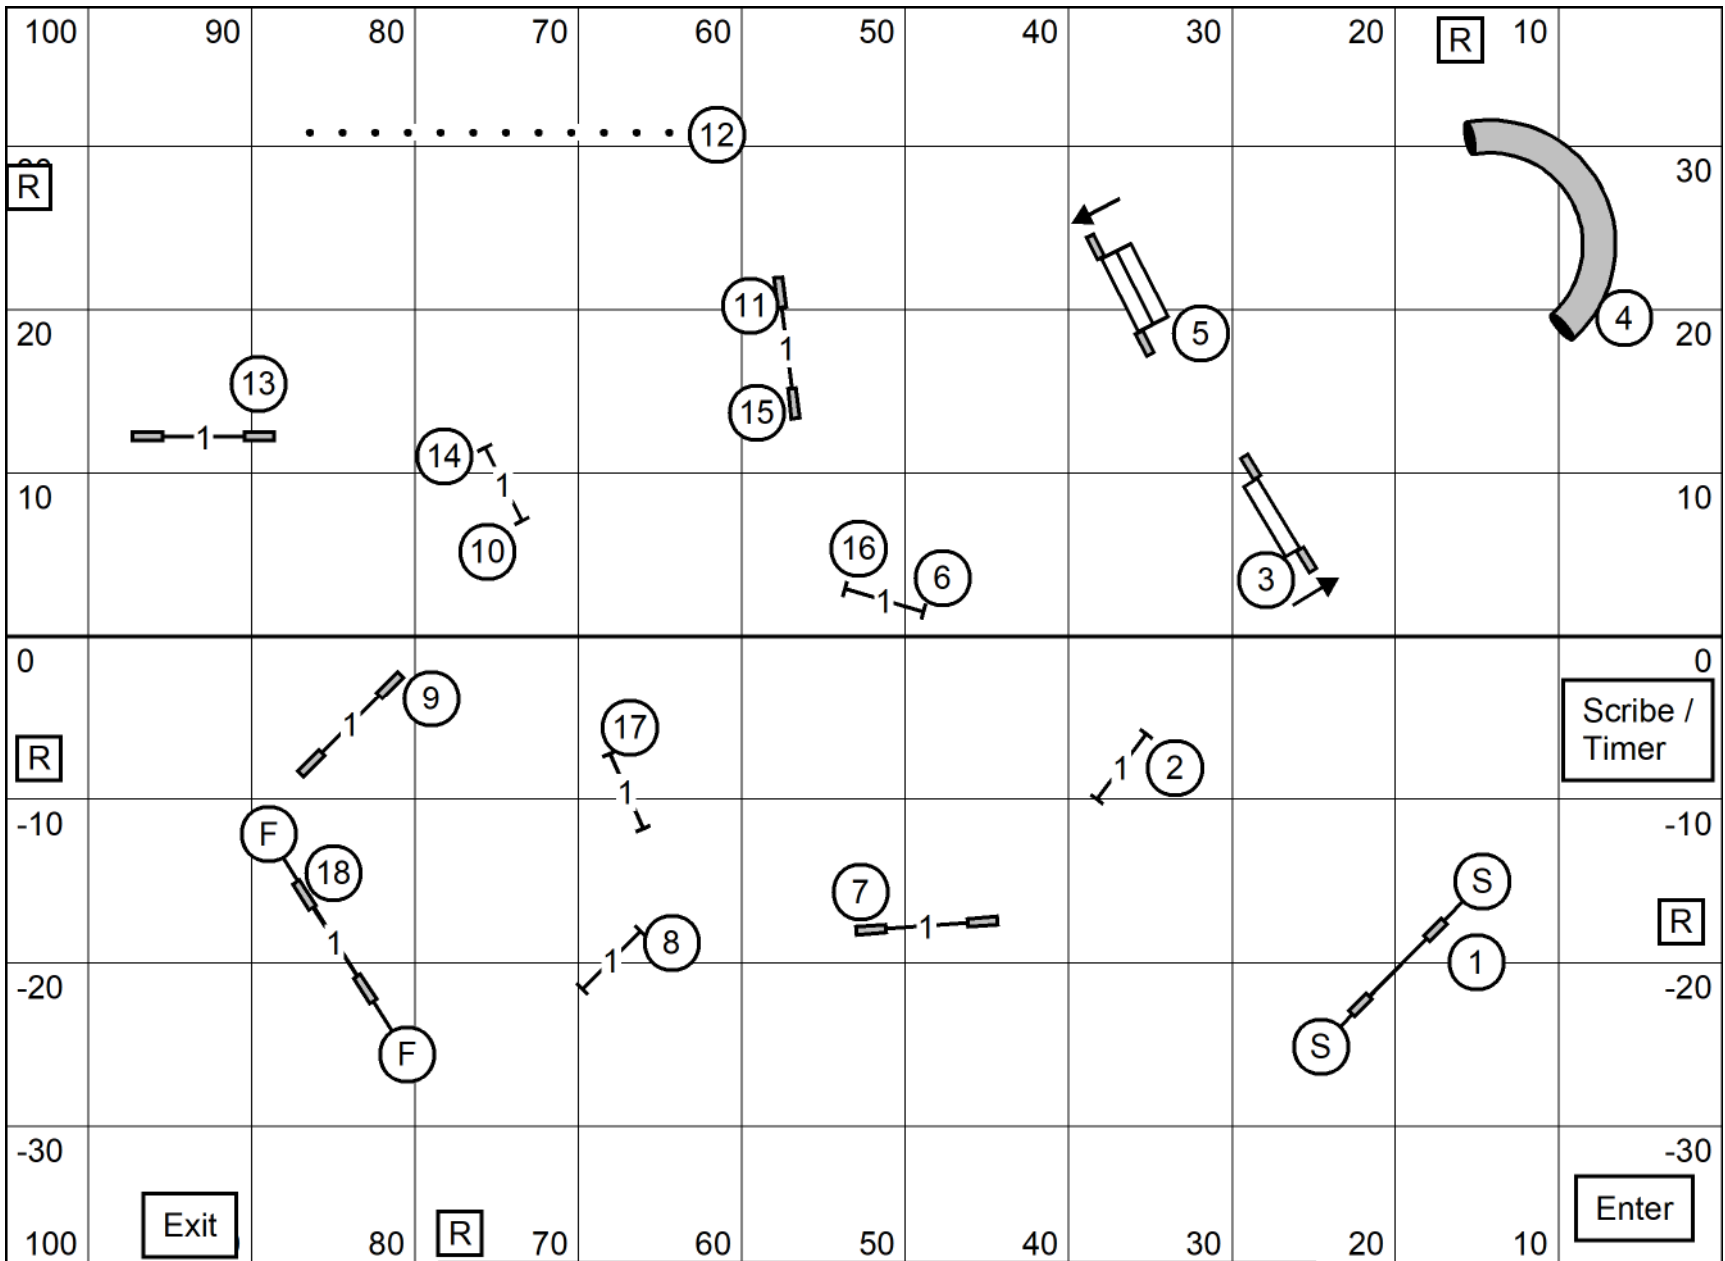

PREMIER STANDARD
 Wachusett Kennel Club
 105' x 76.5' Rubber Flooring Electronic Timing
 September 20, 2020 Tom O'Brien

EXCELLENT/MASTER STANDARD
 Wachusett Kennel Club
 105' x 76.5' Sports Agility Turf Electronic Timing
 September 20, 2020 Tom O'Brien

OPEN STANDARD
 Wachusett Kennel Club
 105' x 76.5' Sports Agility Turf Electronic Timing
 September 20, 2020 Tom O'Brien

NOVICE STANDARD
 Wachusett Kennel Club
 105' x 76.5' Sports Agility Turf Electronic Timing
 September 20, 2020 Tom O'Brien

TIME 2 BEAT
 Wachusett Kennel Club
 105' x 76.5' Sports Agility Turf Electronic Timing
 September 20, 2020 Tom O'Brien

EXCELLENT/MASTER JUMPERS with WEAVES
 Wachusett Kennel Club
 105' x 76.5' Sports Agility Turf Electronic Timing
 September 20, 2020 Tom O'Brien