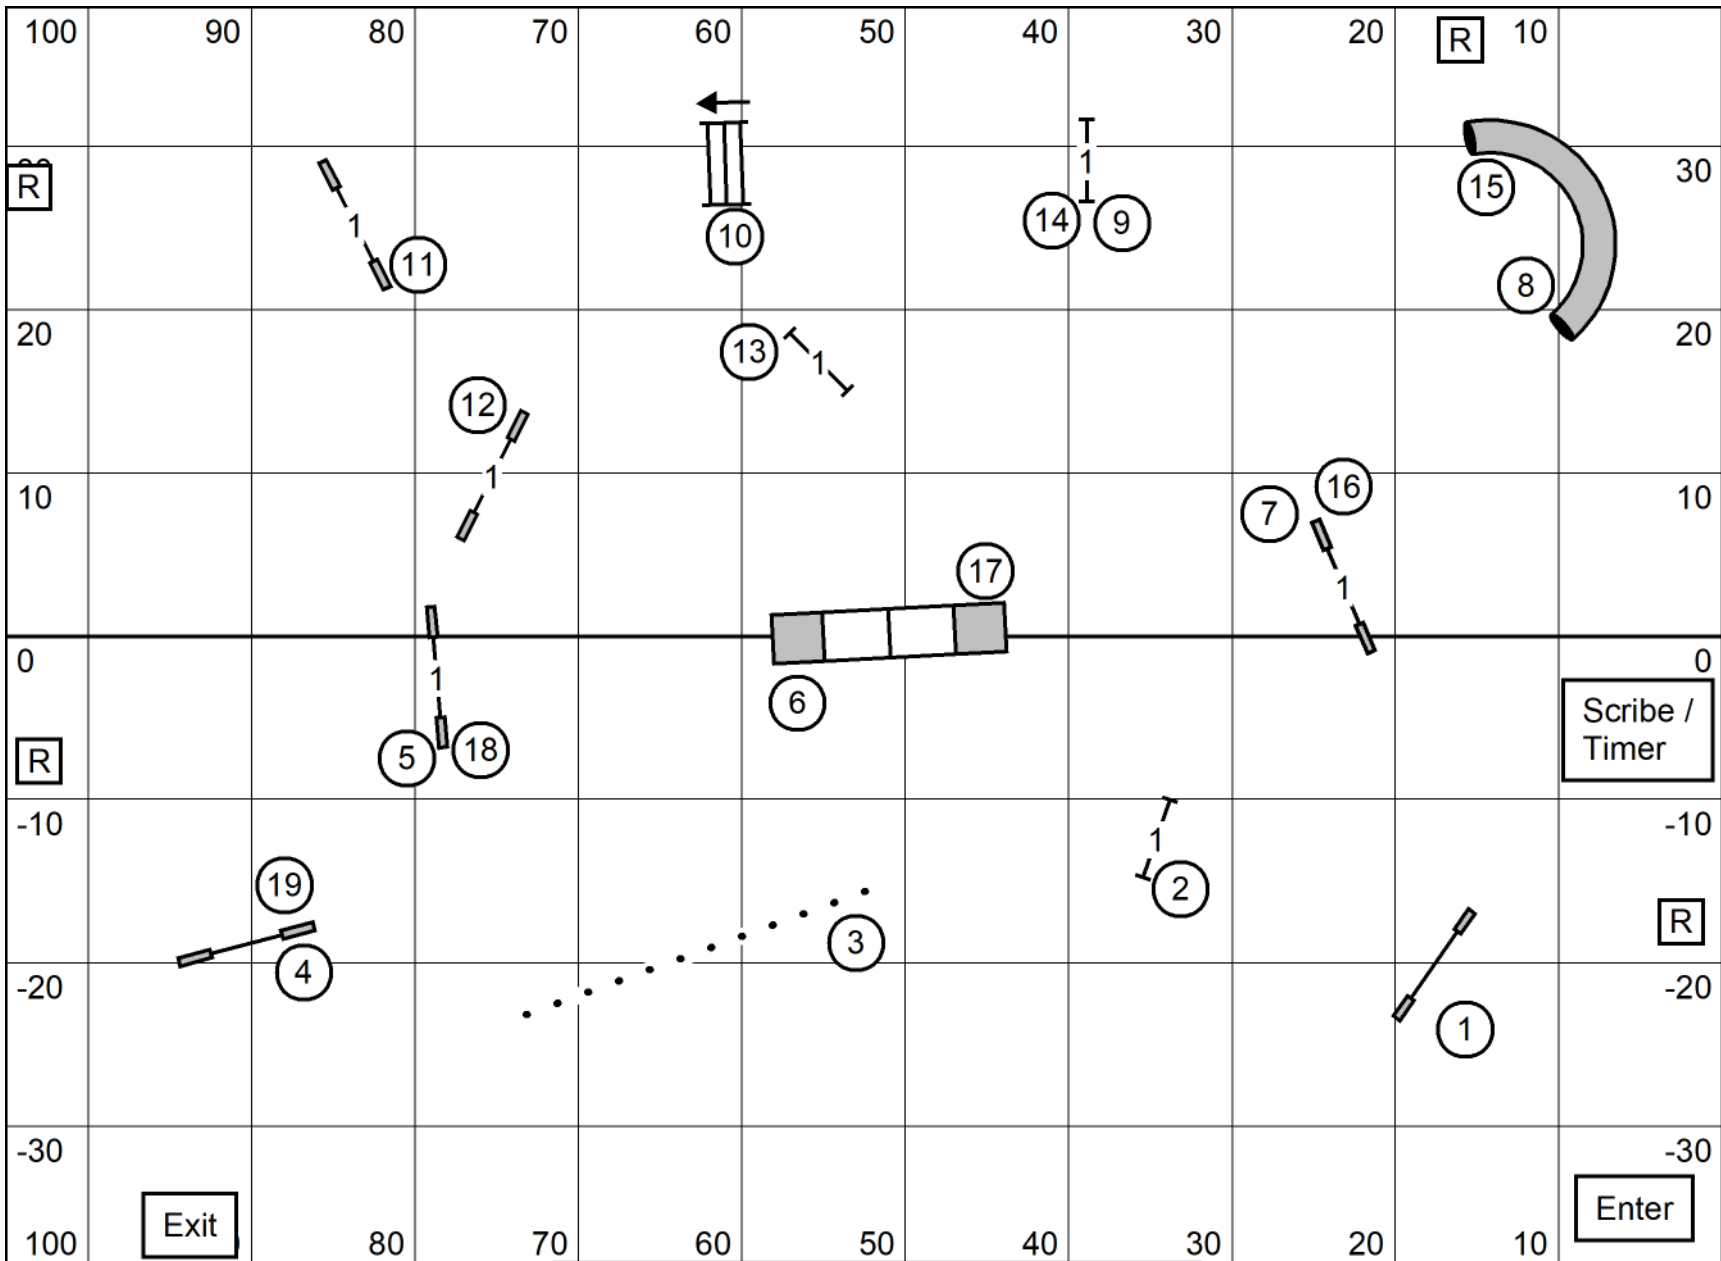

PREMIER STANDARD
 Wachusett Kennel Club
 105' x 76.5' Rubber Flooring Electronic Timing
 September 20, 2020 Tom O'Brien

EXCELLENT/MASTER STANDARD
 Wachusett Kennel Club
 105' x 76.5' Sports Agility Turf Electronic Timing
 September 20, 2020 Tom O'Brien

OPEN STANDARD
 Wachusett Kennel Club
 105' x 76.5' Sports Agility Turf Electronic Timing
 September 20, 2020 Tom O'Brien

NOVICE STANDARD
 Wachusett Kennel Club
 105' x 76.5' Sports Agility Turf Electronic Timing
 September 20, 2020 Tom O'Brien

TIME 2 BEAT
 Wachusett Kennel Club
 105' x 76.5' Sports Agility Turf Electronic Timing
 September 20, 2020 Tom O'Brien

EXCELLENT/MASTER JUMPERS with WEAVES
 Wachusett Kennel Club
 105' x 76.5' Sports Agility Turf Electronic Timing
 September 20, 2020 Tom O'Brien

OPEN JUMPERS with WEAVES
 Wachusett Kennel Club
 105' x 76.5' Sports Agility Turf Electronic Timing
 September 20, 2020 Tom O'Brien

NOVICE JUMPERS with WEAVES
 Wachusett Kennel Club
 105' x 76.5' Sports Agility Turf Electronic Timing
 September 20, 2020 Tom O'Brien