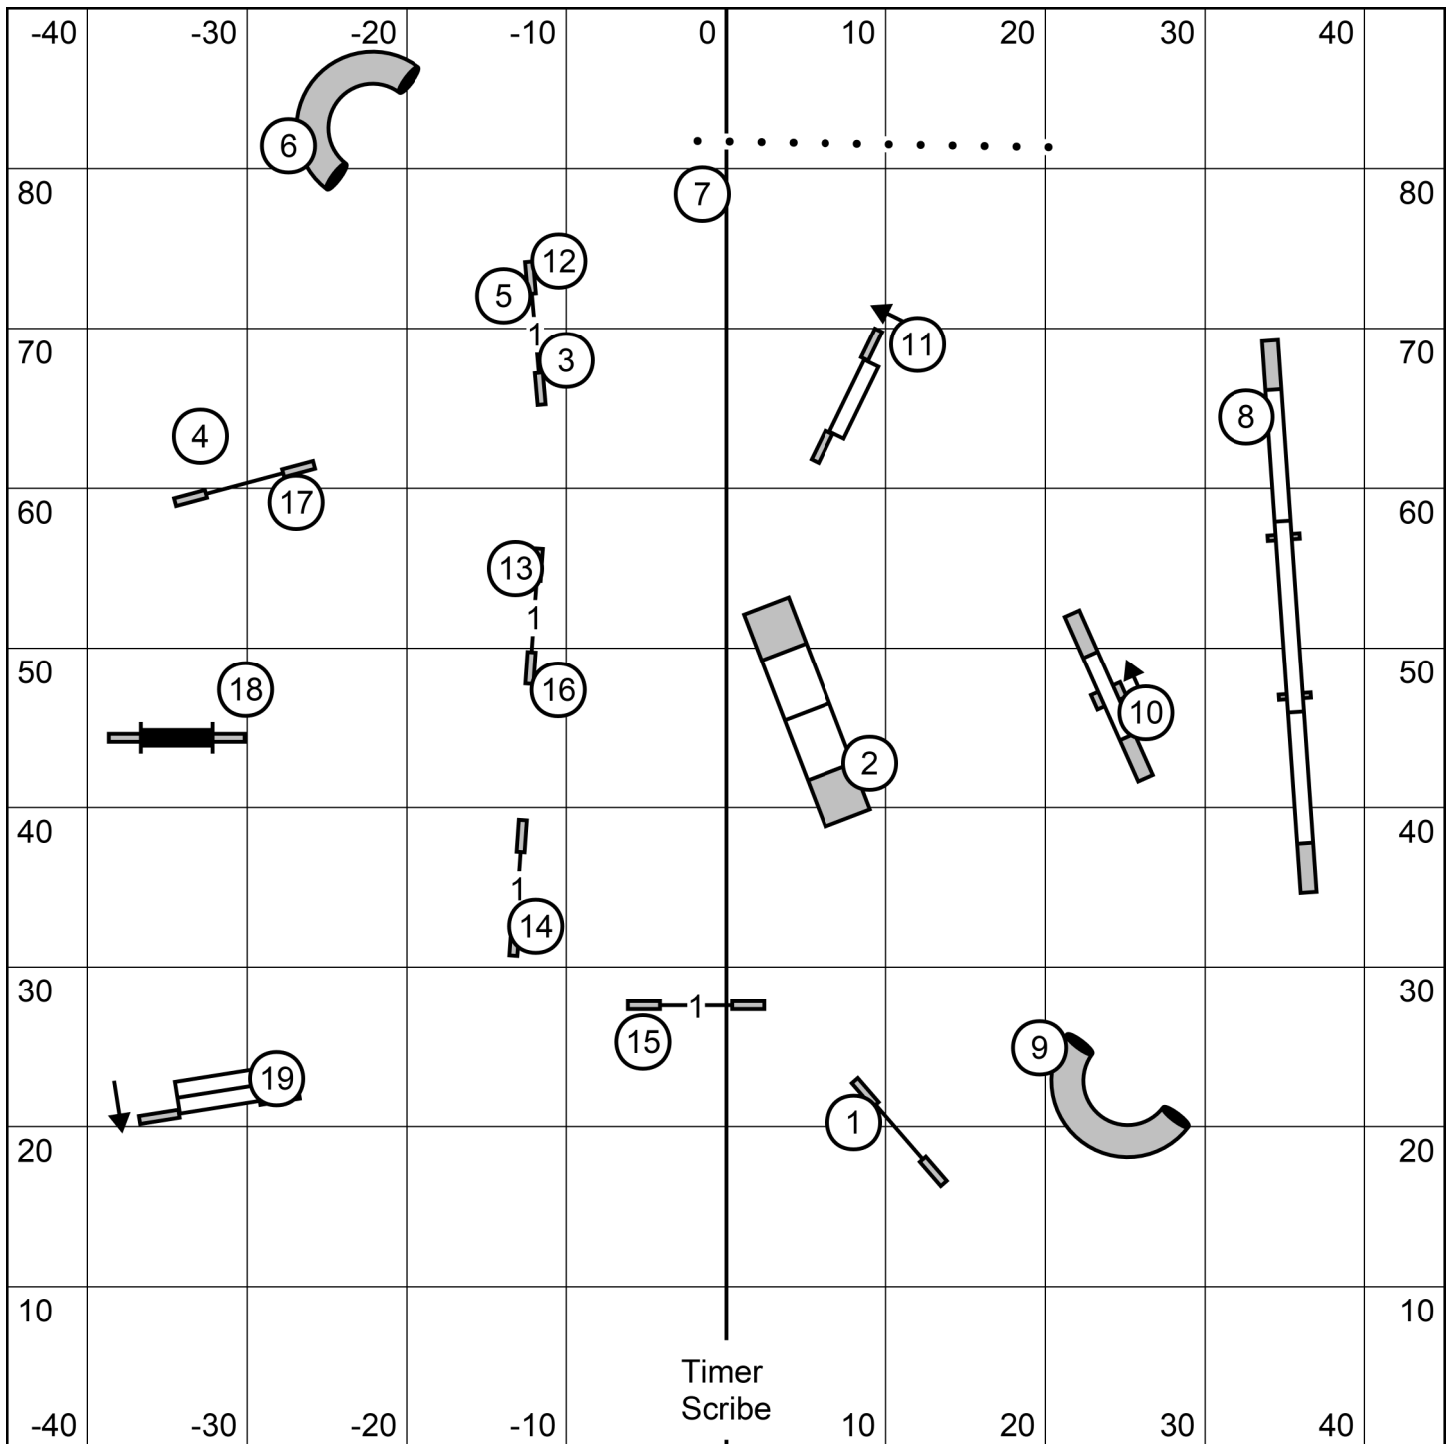

Talcott Mountain Agility Club
Star Hill Family Athletic Ctr, Tolland, CT
Indoors - 90 x 90- Turf
Friday September 25, 2020
Lavonda L. Herring
Premier Standard