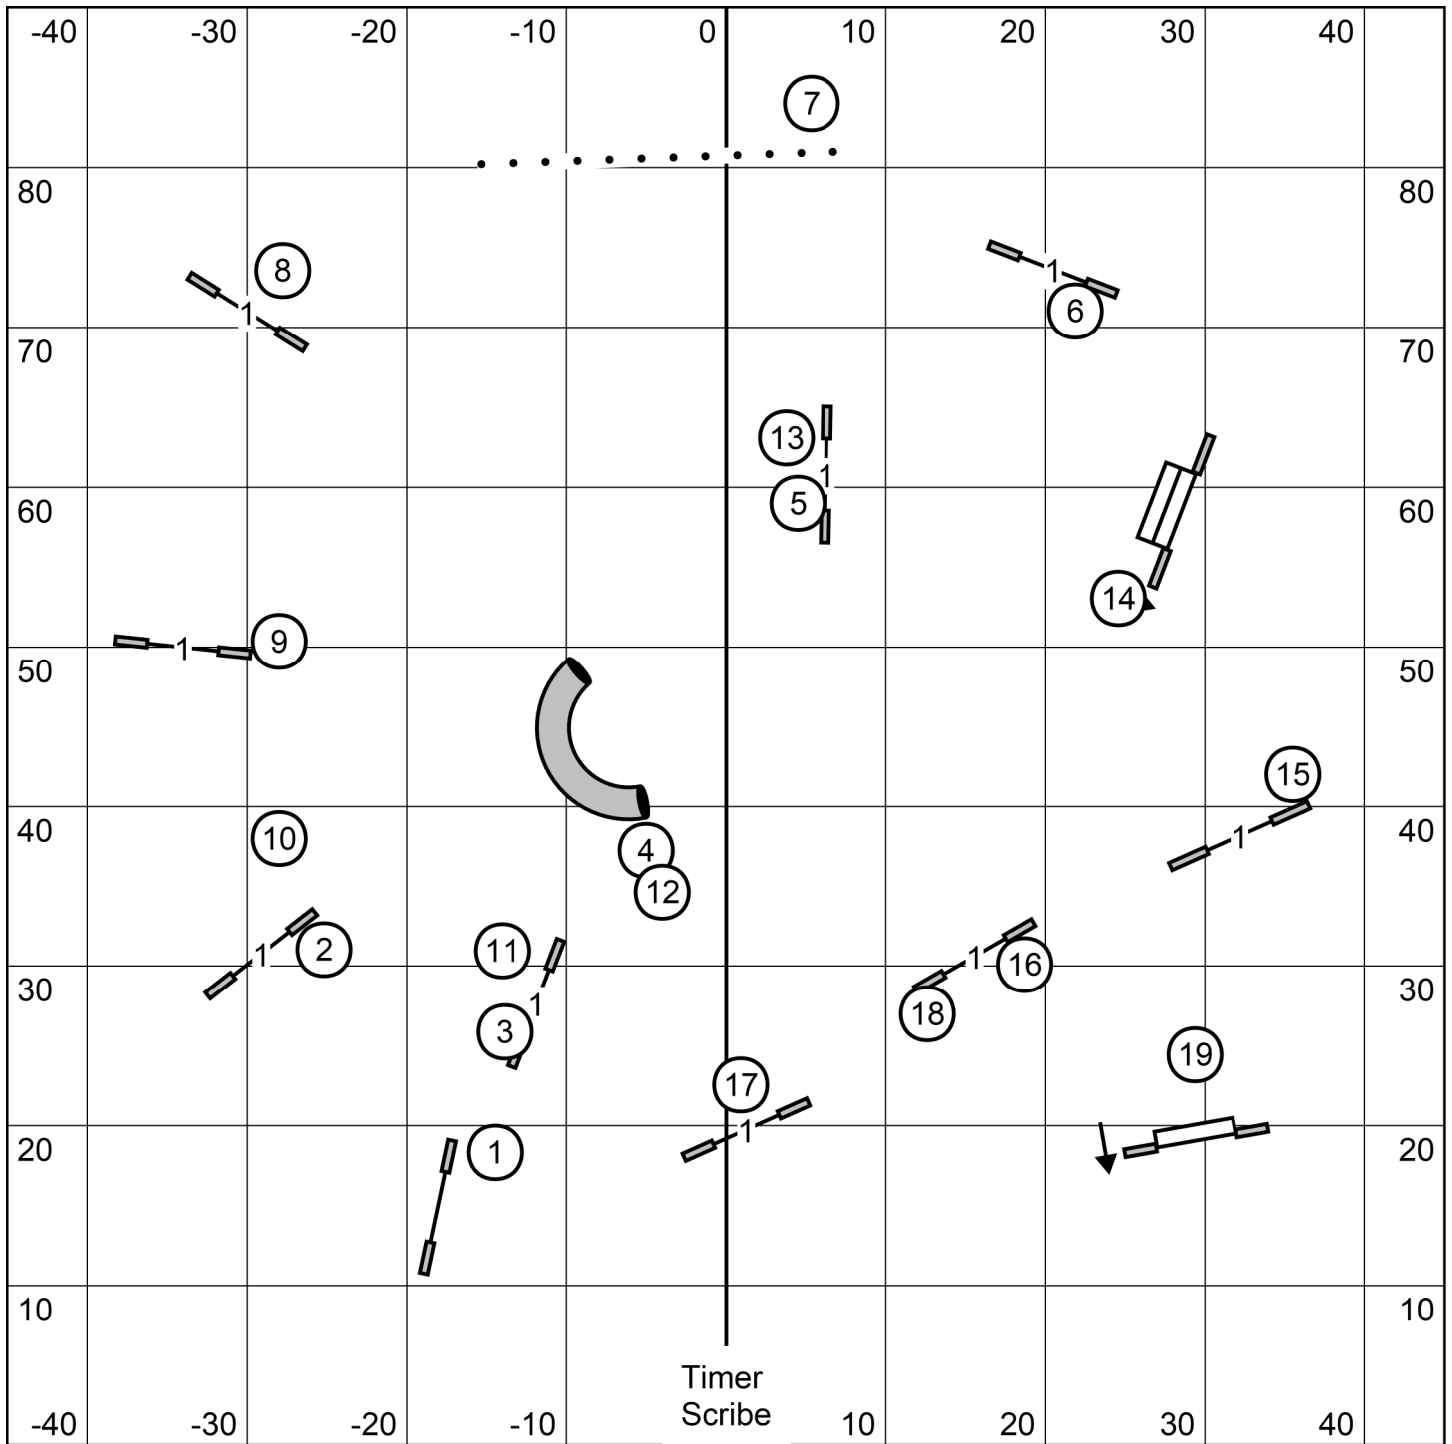

Talcott Mountain Agility Club
Stor Hill Family Athletic Ctr, Tolland, CT
Indoors - 90 x 90- Turf
Friday September 25, 2020
Lavonda L. Herring
Premier JWW