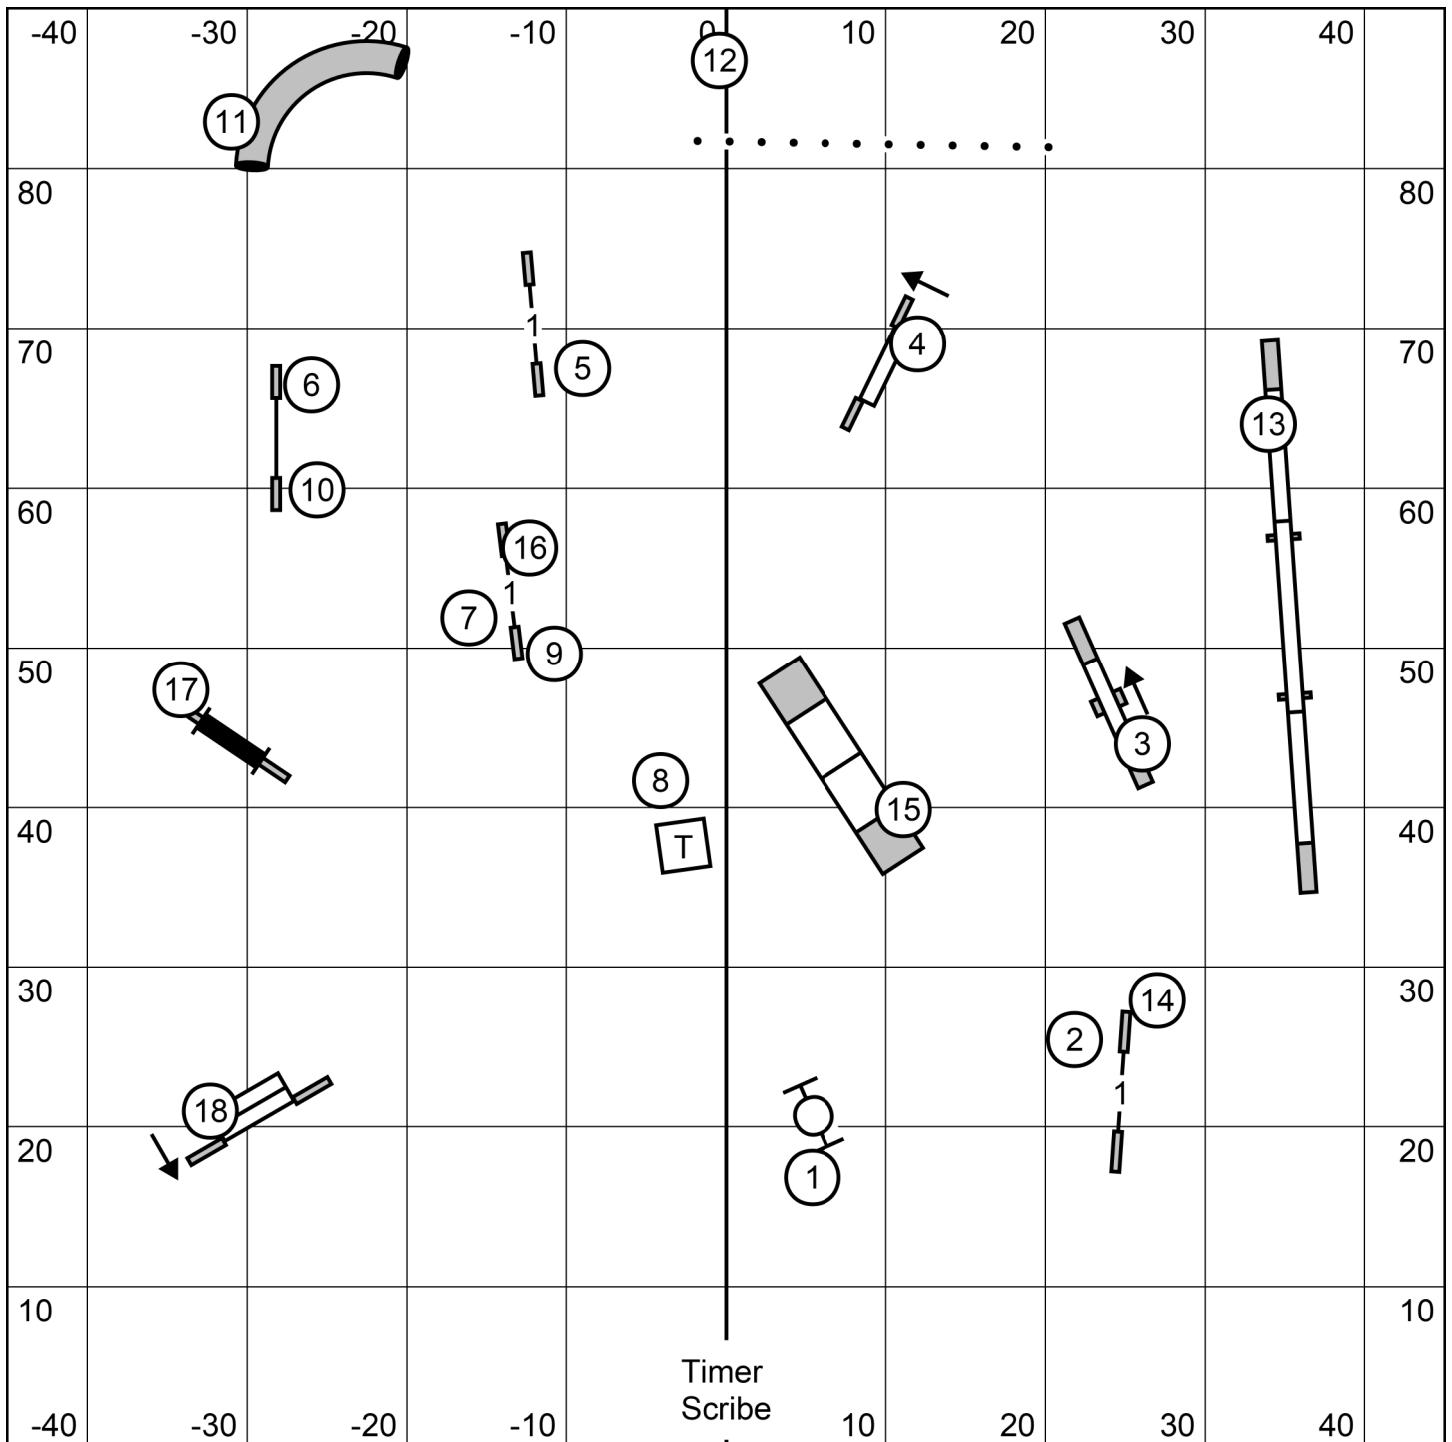

Talcott Mountain Agility Club

Star Hill Family Athletic Ctr, Tolland, CT

Indoors - 90 x 90- Turf

Friday September 25, 2020

Lavonda L. Herring

Nov: 50pts 7,8 or 8,7

Open: 55pts 7,4 or 4,7

Exc: 60pts 4,5,6 or 6,5,4

FAST

Talcott Mountain Agility Club
 Star Hill Family Athletic Ctr, Tolland, CT
 Indoors - 90 x 90- Turf
 Friday September 25, 2020
 Lavonda L. Herring
Novice Standard

Talcott Mountain Agility Club
 Star Hill Family Athletic Ctr, Tolland, CT
 Indoors - 90 x 90- Turf
 Friday September 25, 2020
 Lavonda L. Herring
Novice JWW