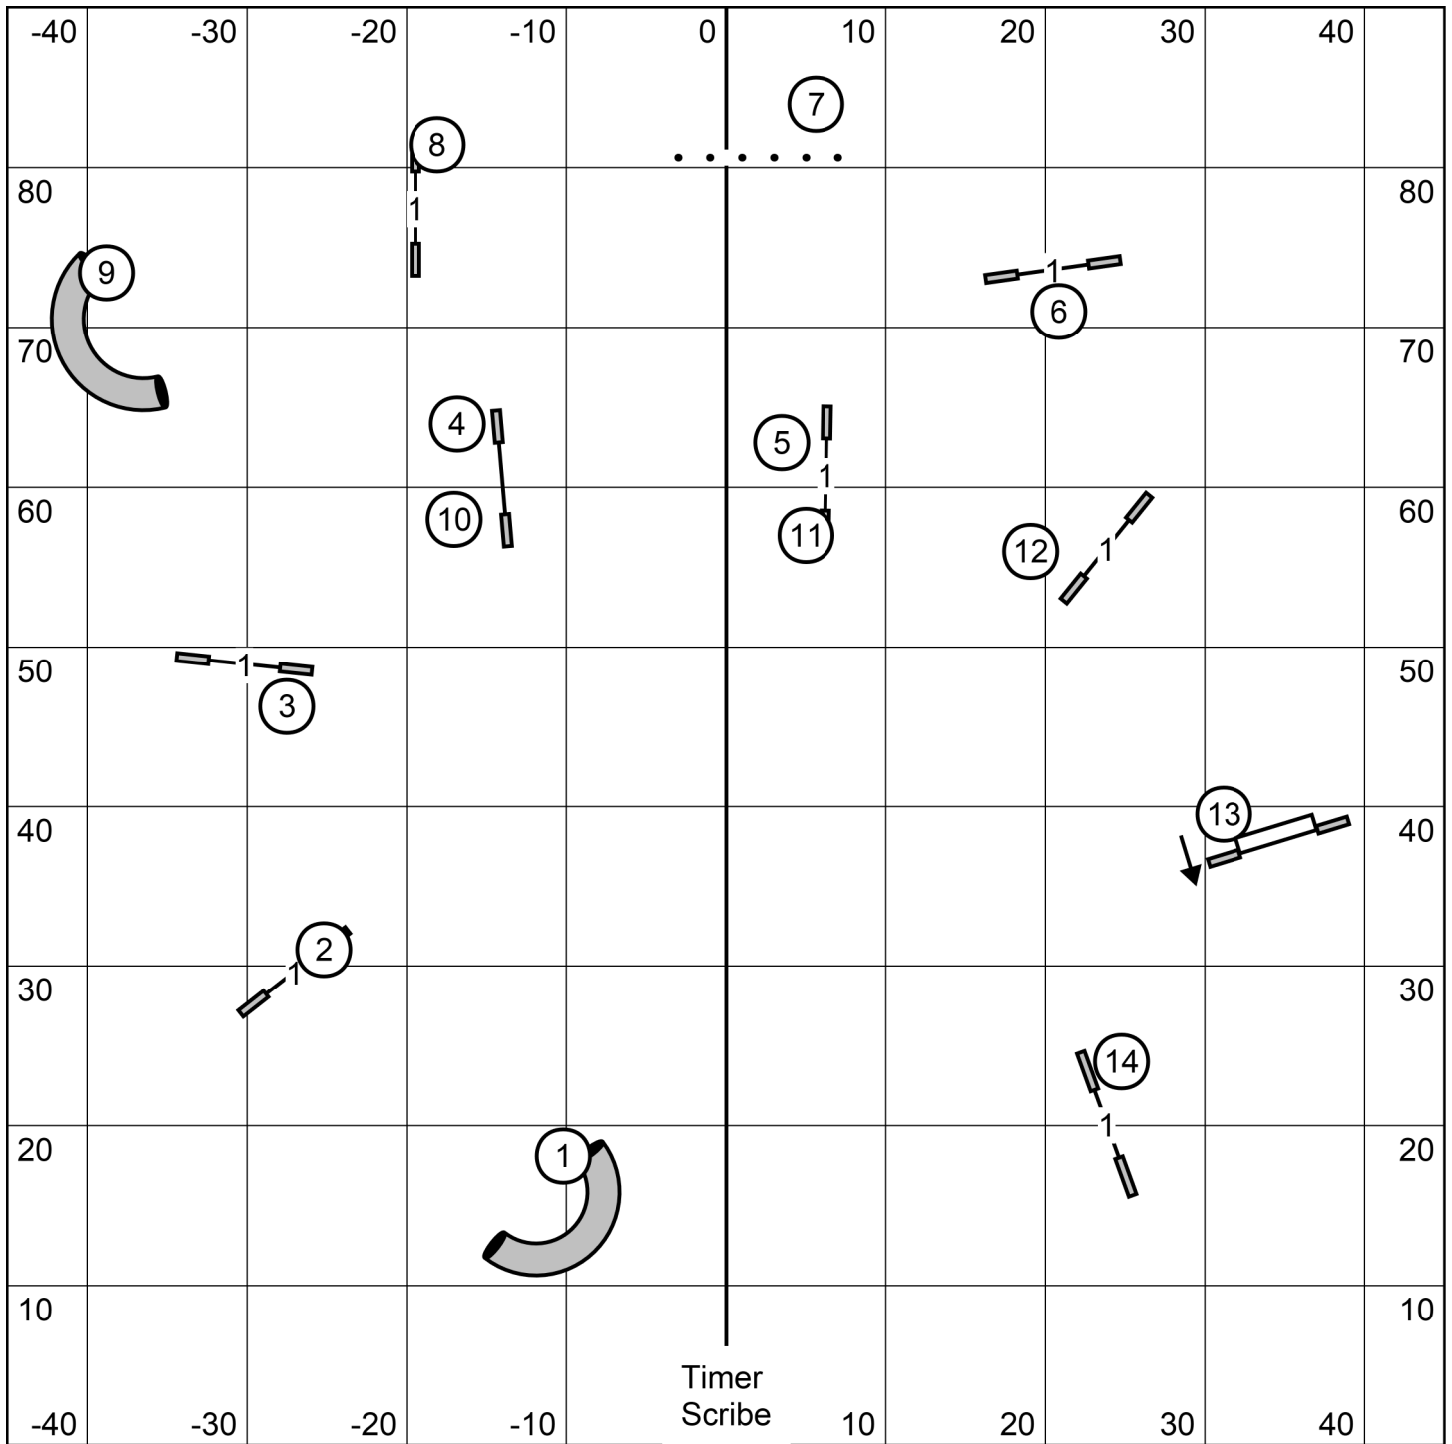

Talcott Mountain Agility Club

Star Hill Family Athletic Ctr, Tolland, CT

Indoors - 90 x 90- Turf

Friday September 25, 2020

Lavonda L. Herring

Nov: 50pts 7,8 or 8,7

Open: 55pts 7,4 or 4,7

Exc: 60pts 4,5,6 or 6,5,4

FAST

Talcott Mountain Agility Club
 Star Hill Family Athletic Ctr, Tolland, CT
 Indoors - 90 x 90- Turf
 Friday September 25, 2020
 Lavonda L. Herring
Novice Standard

Talcott Mountain Agility Club
 Star Hill Family Athletic Ctr, Tolland, CT
 Indoors - 90 x 90- Turf
 Friday September 25, 2020
 Lavonda L. Herring
Novice JWW