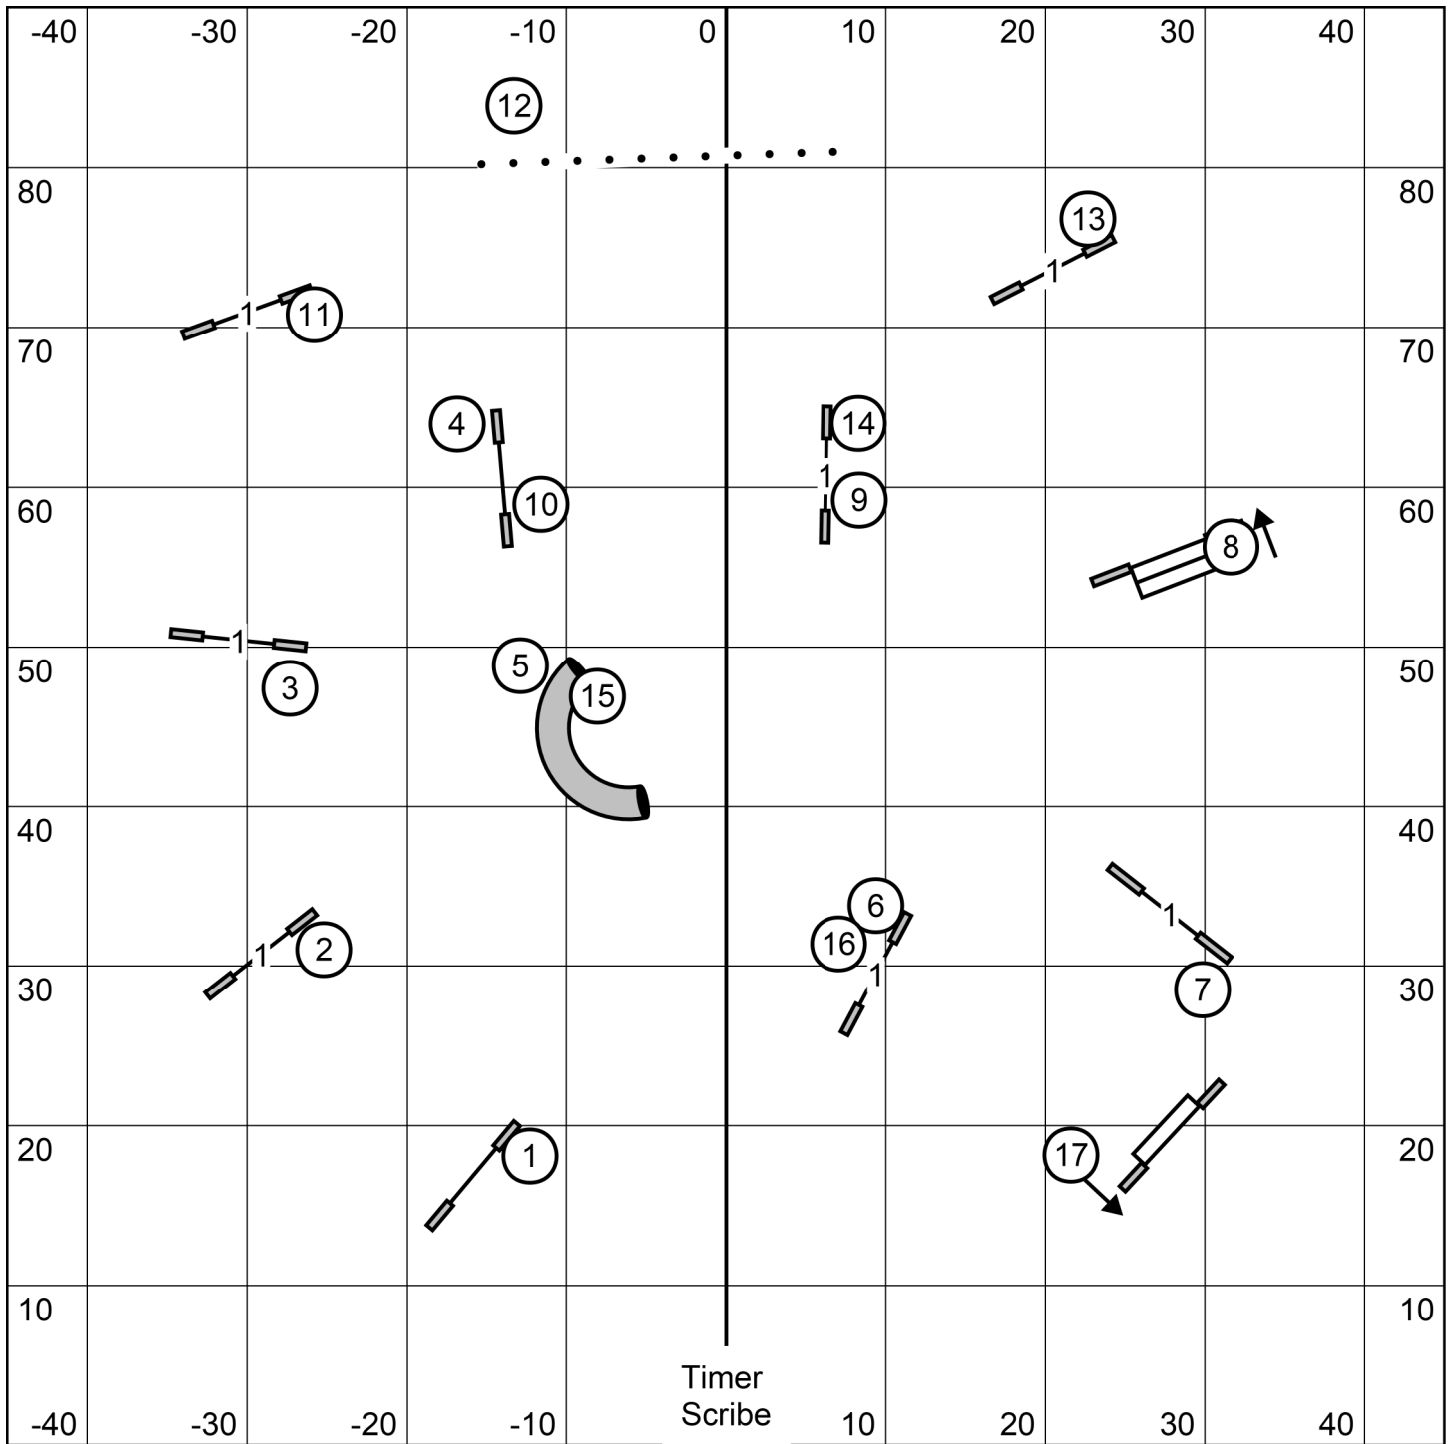

Talcott Mountain Agility Club
Stor Hill Family Athletic Ctr, Tolland, CT
Indoors - 90 x 90- Turf
Friday September 25, 2020
Lavonda L. Herring
Open JWW