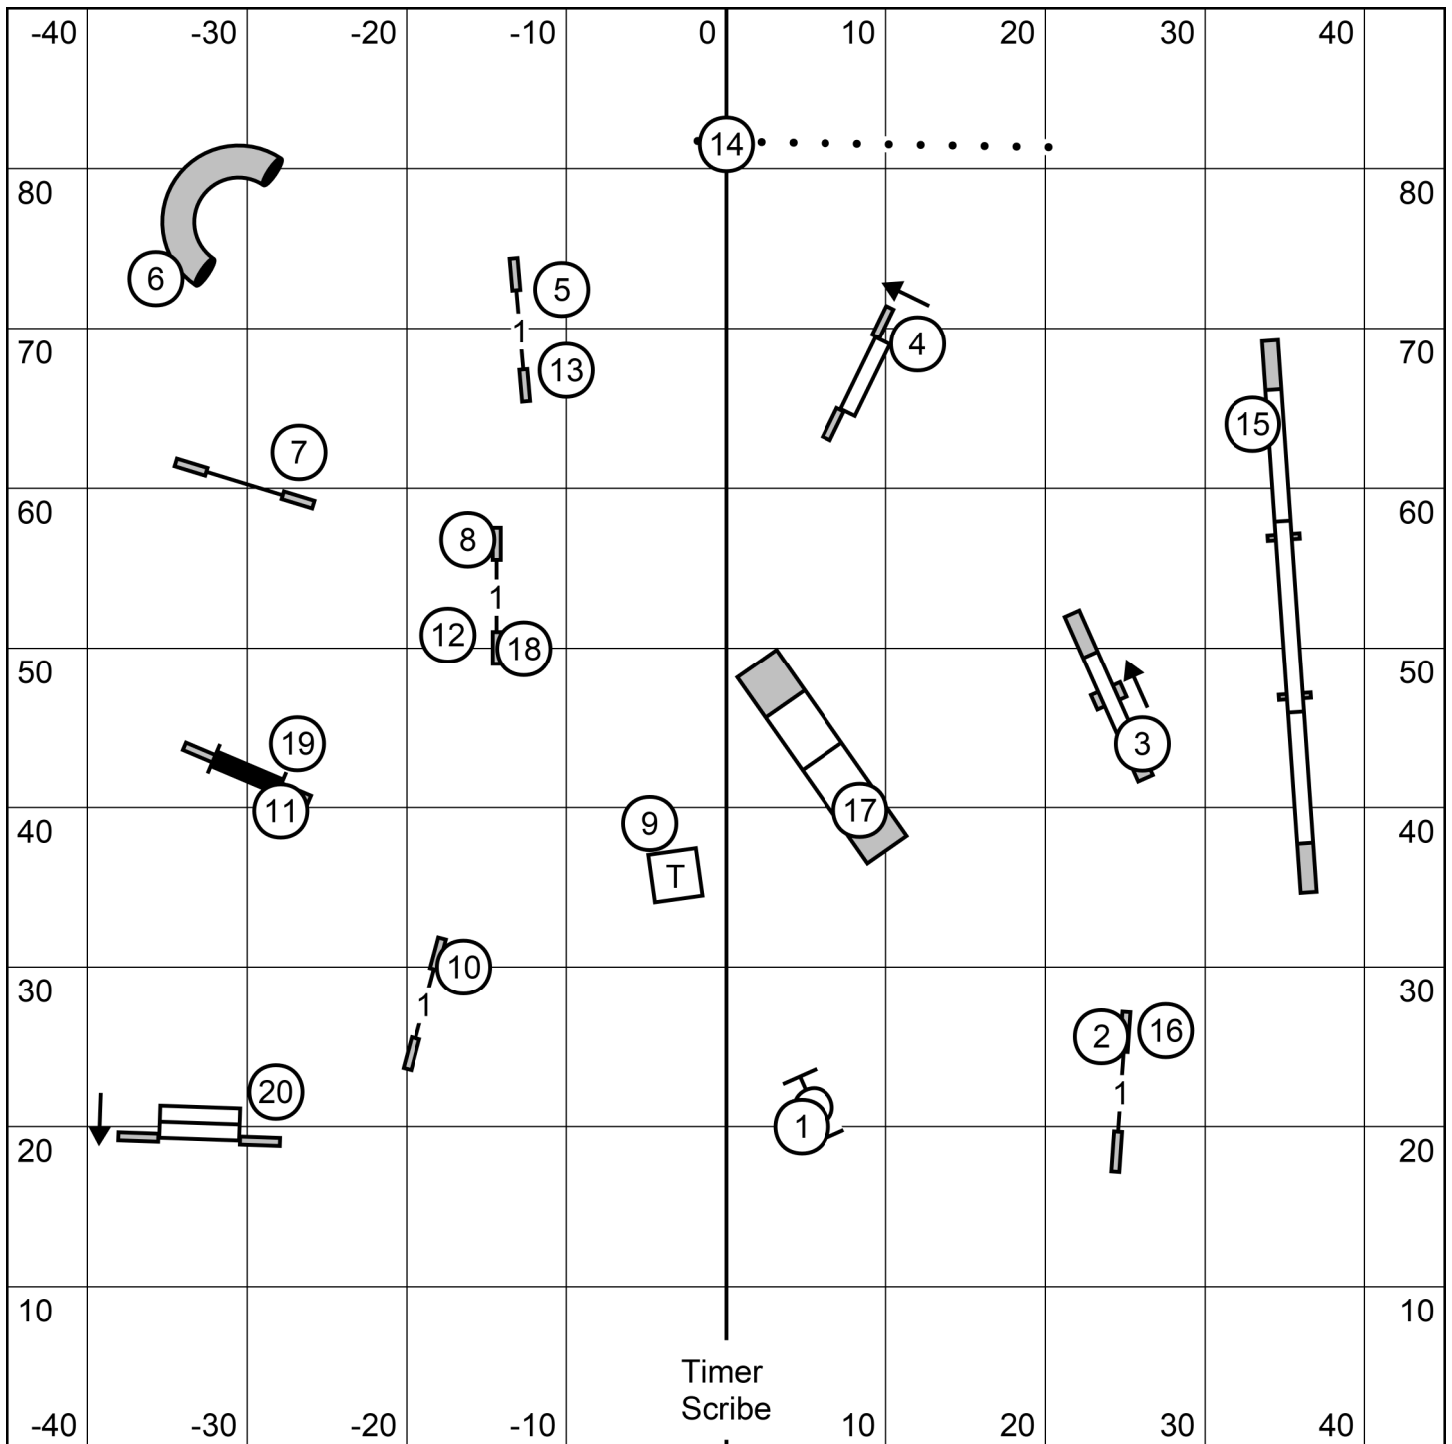

Talcott Mountain Agility Club
 Stor Hill Family Athletic Ctr, Tolland, CT
 Indoors - 90 x 90- Turf
 Friday September 25, 2020
 Lavonda L. Herring
Exc/Masters JWW

Talcott Mountain Agility Club
 Star Hill Family Athletic Ctr, Tolland, CT
 Indoors - 90 x 90- Turf
 Friday September 25, 2020
 Lavonda L. Herring
Exc/Masters Standard

Talcott Mountain Agility Club

Star Hill Family Athletic Ctr, Tolland, CT

Indoors - 90 x 90- Turf

Friday September 25, 2020

Lavonda L. Herring

Nov: 50pts 7,8 or 8,7

Open: 55pts 7,4 or 4,7

Exc: 60pts 4,5,6 or 6,5,4

FAST

Talcott Mountain Agility Club
 Star Hill Family Athletic Ctr, Tolland, CT
 Indoors - 90 x 90- Turf
 Friday September 25, 2020
 Lavonda L. Herring
Novice Standard

Talcott Mountain Agility Club
 Star Hill Family Athletic Ctr, Tolland, CT
 Indoors - 90 x 90- Turf
 Friday September 25, 2020
 Lavonda L. Herring
Novice JWW