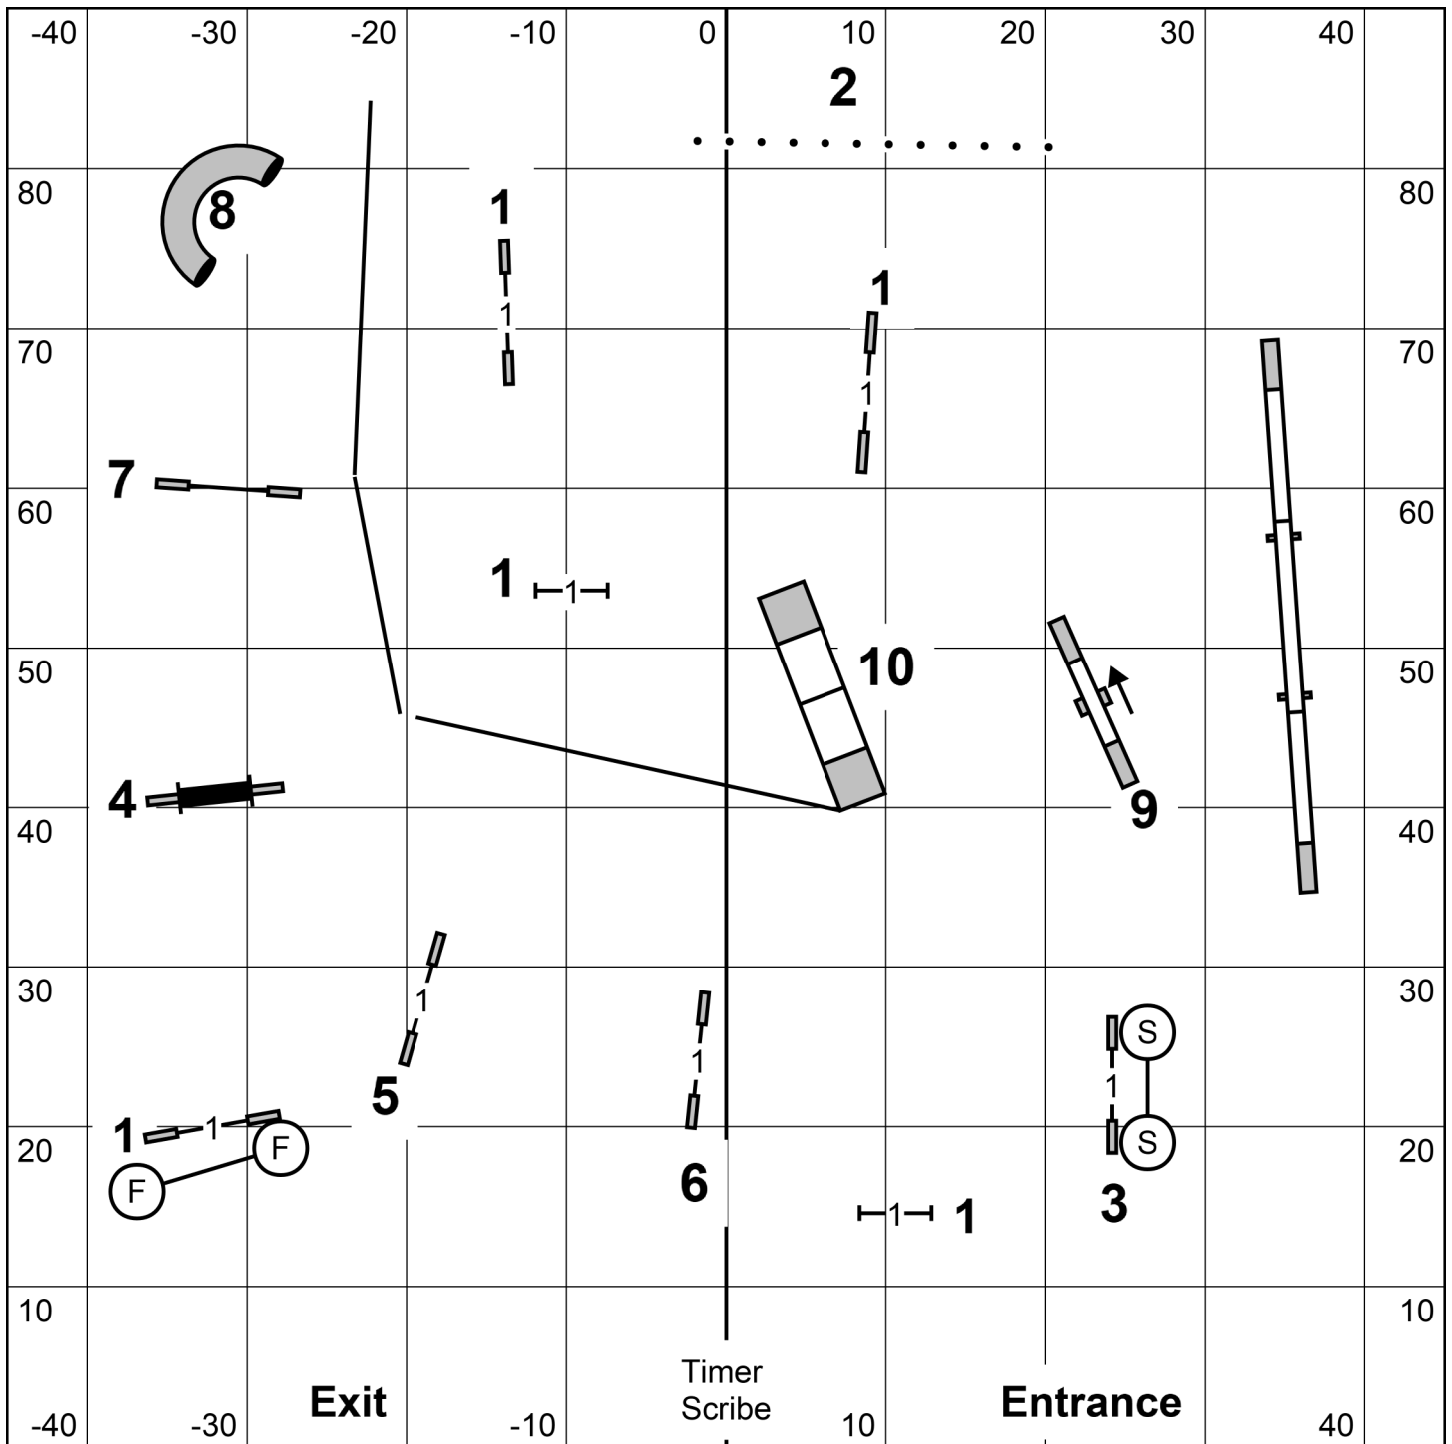

Talcott Mountain Agility Club
 Stor Hill Family Athletic Ctr, Tolland, CT
 Indoors - 90 x 90- Turf
 Friday September 25, 2020
 Lavonda L. Herring
Exc/Masters JWW

Talcott Mountain Agility Club
 Star Hill Family Athletic Ctr, Tolland, CT
 Indoors - 90 x 90- Turf
 Friday September 25, 2020
 Lavonda L. Herring
Exc/Masters Standard

Talcott Mountain Agility Club

Star Hill Family Athletic Ctr, Tolland, CT

Indoors - 90 x 90- Turf

Friday September 25, 2020

Lavonda L. Herring

Nov: 50pts 7,8 or 8,7

Open: 55pts 7,4 or 4,7

Exc: 60pts 4,5,6 or 6,5,4

FAST

Talcott Mountain Agility Club
 Star Hill Family Athletic Ctr, Tolland, CT
 Indoors - 90 x 90- Turf
 Friday September 25, 2020
 Lavonda L. Herring
Novice Standard

Talcott Mountain Agility Club
 Star Hill Family Athletic Ctr, Tolland, CT
 Indoors - 90 x 90- Turf
 Friday September 25, 2020
 Lavonda L. Herring
Novice JWW