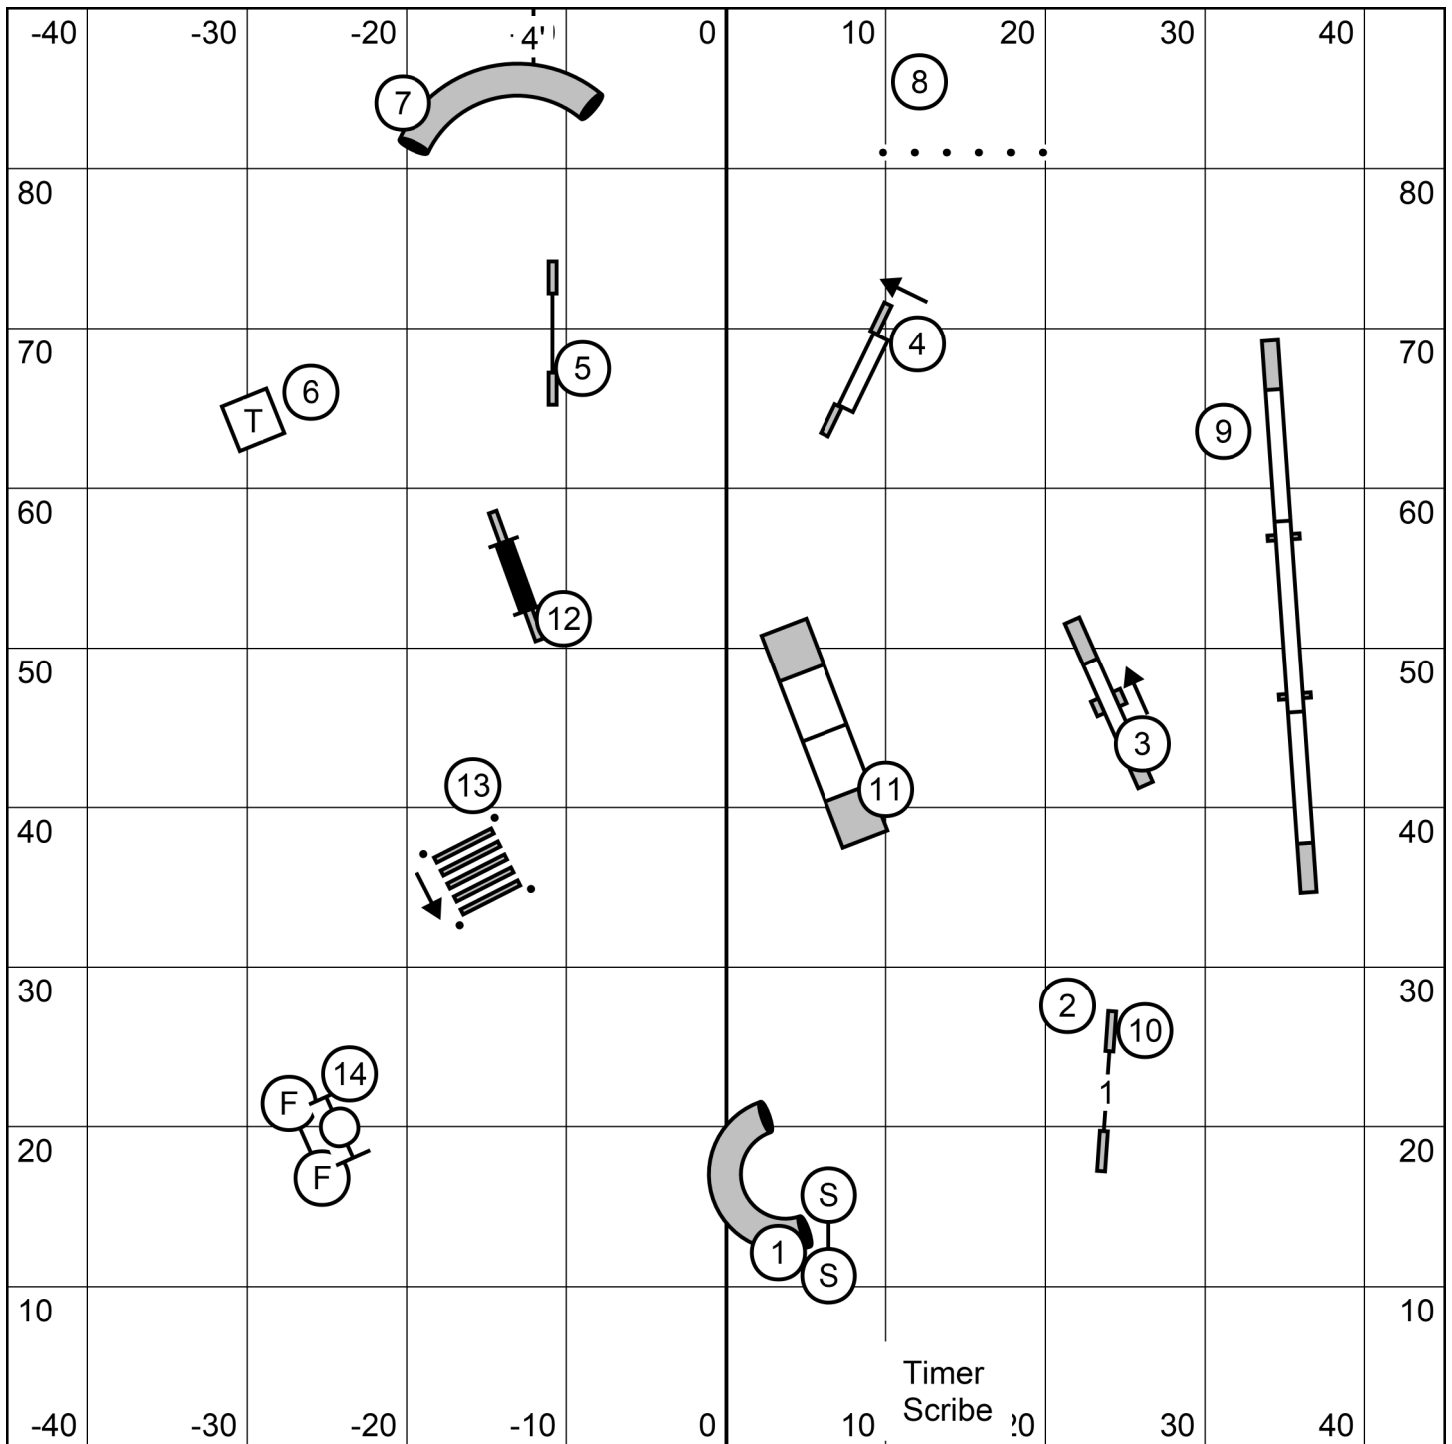

Talcott Mountain Agility Club

Star Hill Family Athletic Ctr, Tolland, CT

Indoors - 90 x 90- Turf

Friday September 25, 2020

Lavonda L. Herring

Nov: 50pts 7,8 or 8,7

Open: 55pts 7,4 or 4,7

Exc: 60pts 4,5,6 or 6,5,4

FAST

Talcott Mountain Agility Club
 Star Hill Family Athletic Ctr, Tolland, CT
 Indoors - 90 x 90- Turf
 Friday September 25, 2020
 Lavonda L. Herring
Novice Standard

Talcott Mountain Agility Club
 Star Hill Family Athletic Ctr, Tolland, CT
 Indoors - 90 x 90- Turf
 Friday September 25, 2020
 Lavonda L. Herring
Novice JWW