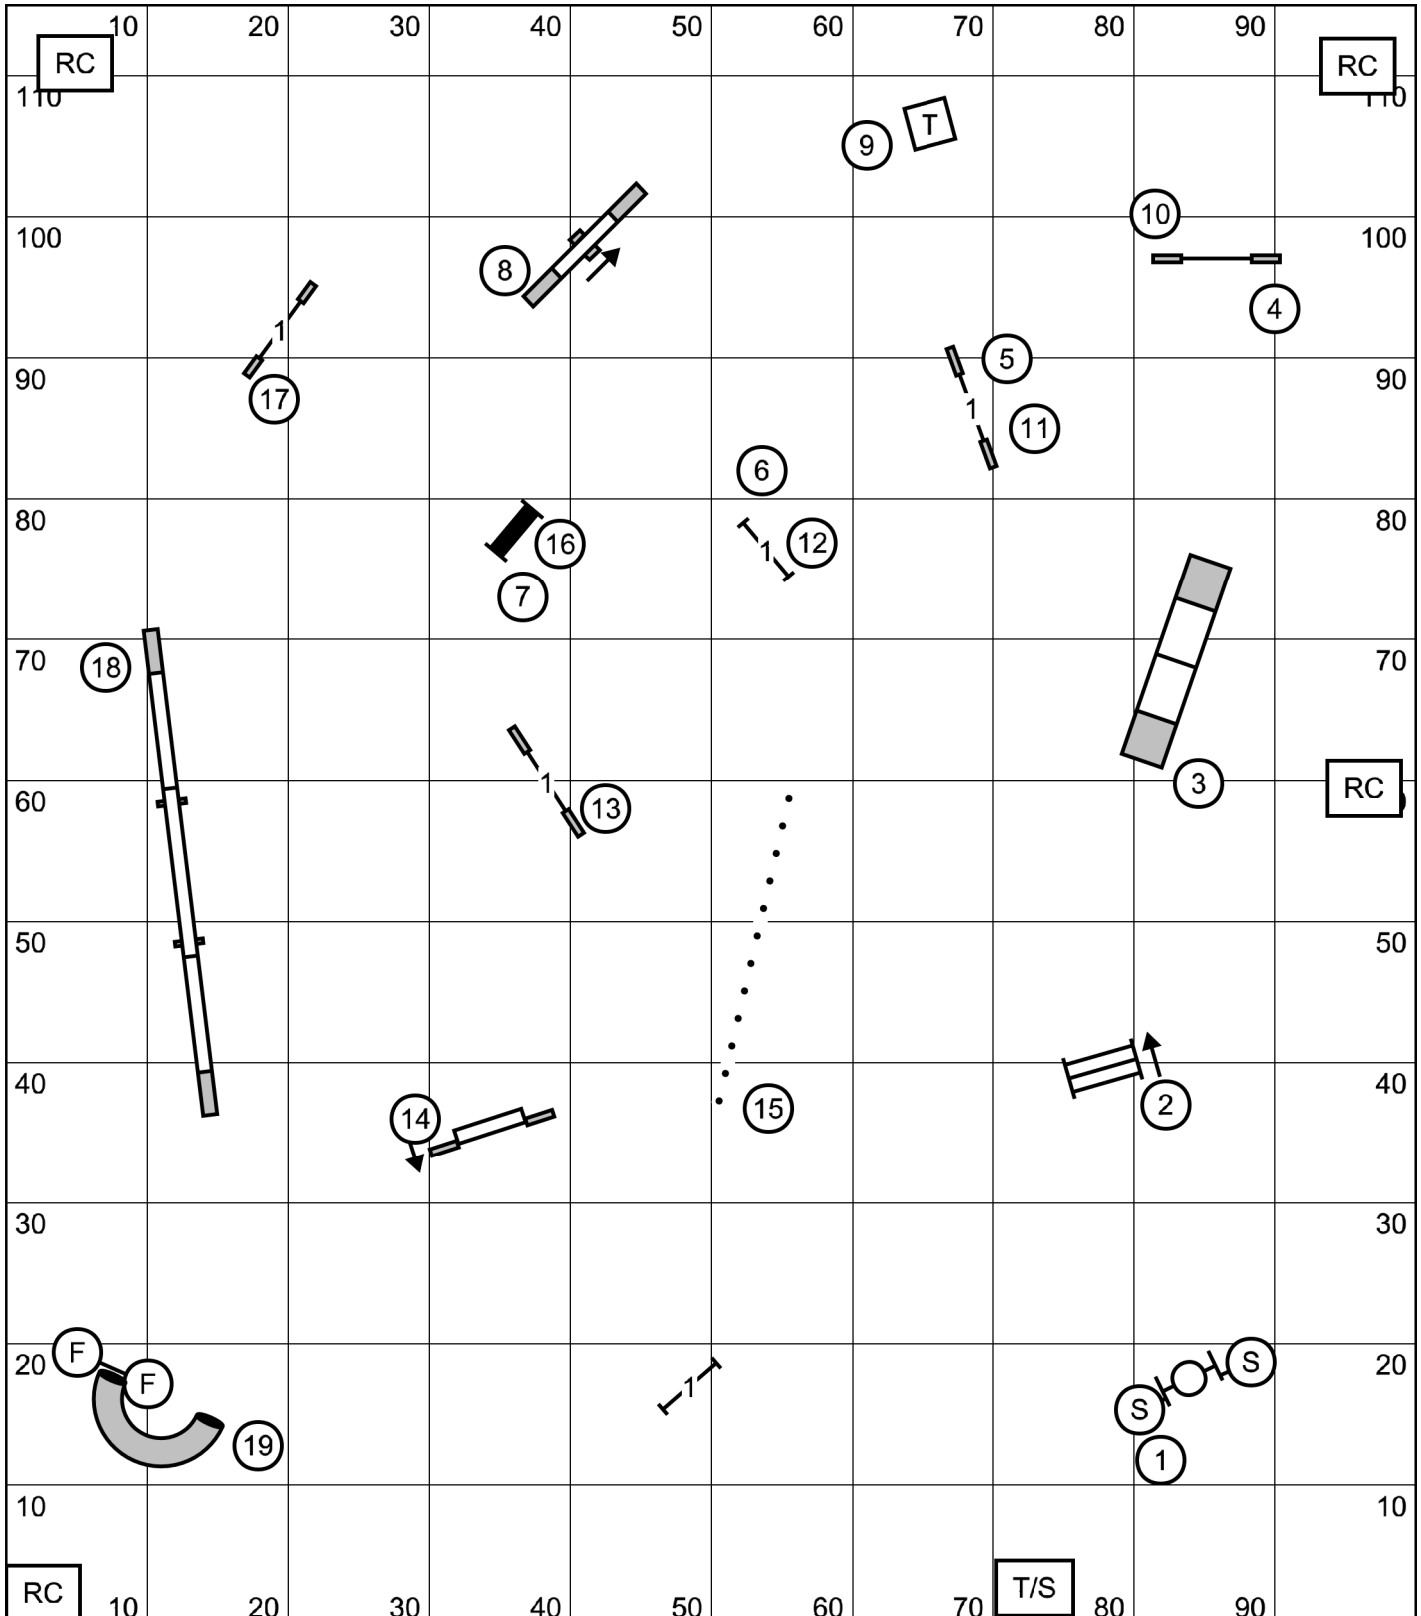

Gate

Gate

Next dog in
14

Southern Adirondack Agility Club
High Goal Farm, Greenwich NY
Premier Standard
Saturday, September 26, 2020
Erin Schaefer
100' x 115' outdoors on dirt

T/S

RC

RC

F

F

S

S

S

Gate

Southern Adirondack Agility Club
 High Goal Farm, Greenwich NY
Master/Excellent Standard
 Saturday, September 26, 2020
 Erin Schaefer
 100' x 115' outdoors on dirt

Gate

Next dog in
 #15