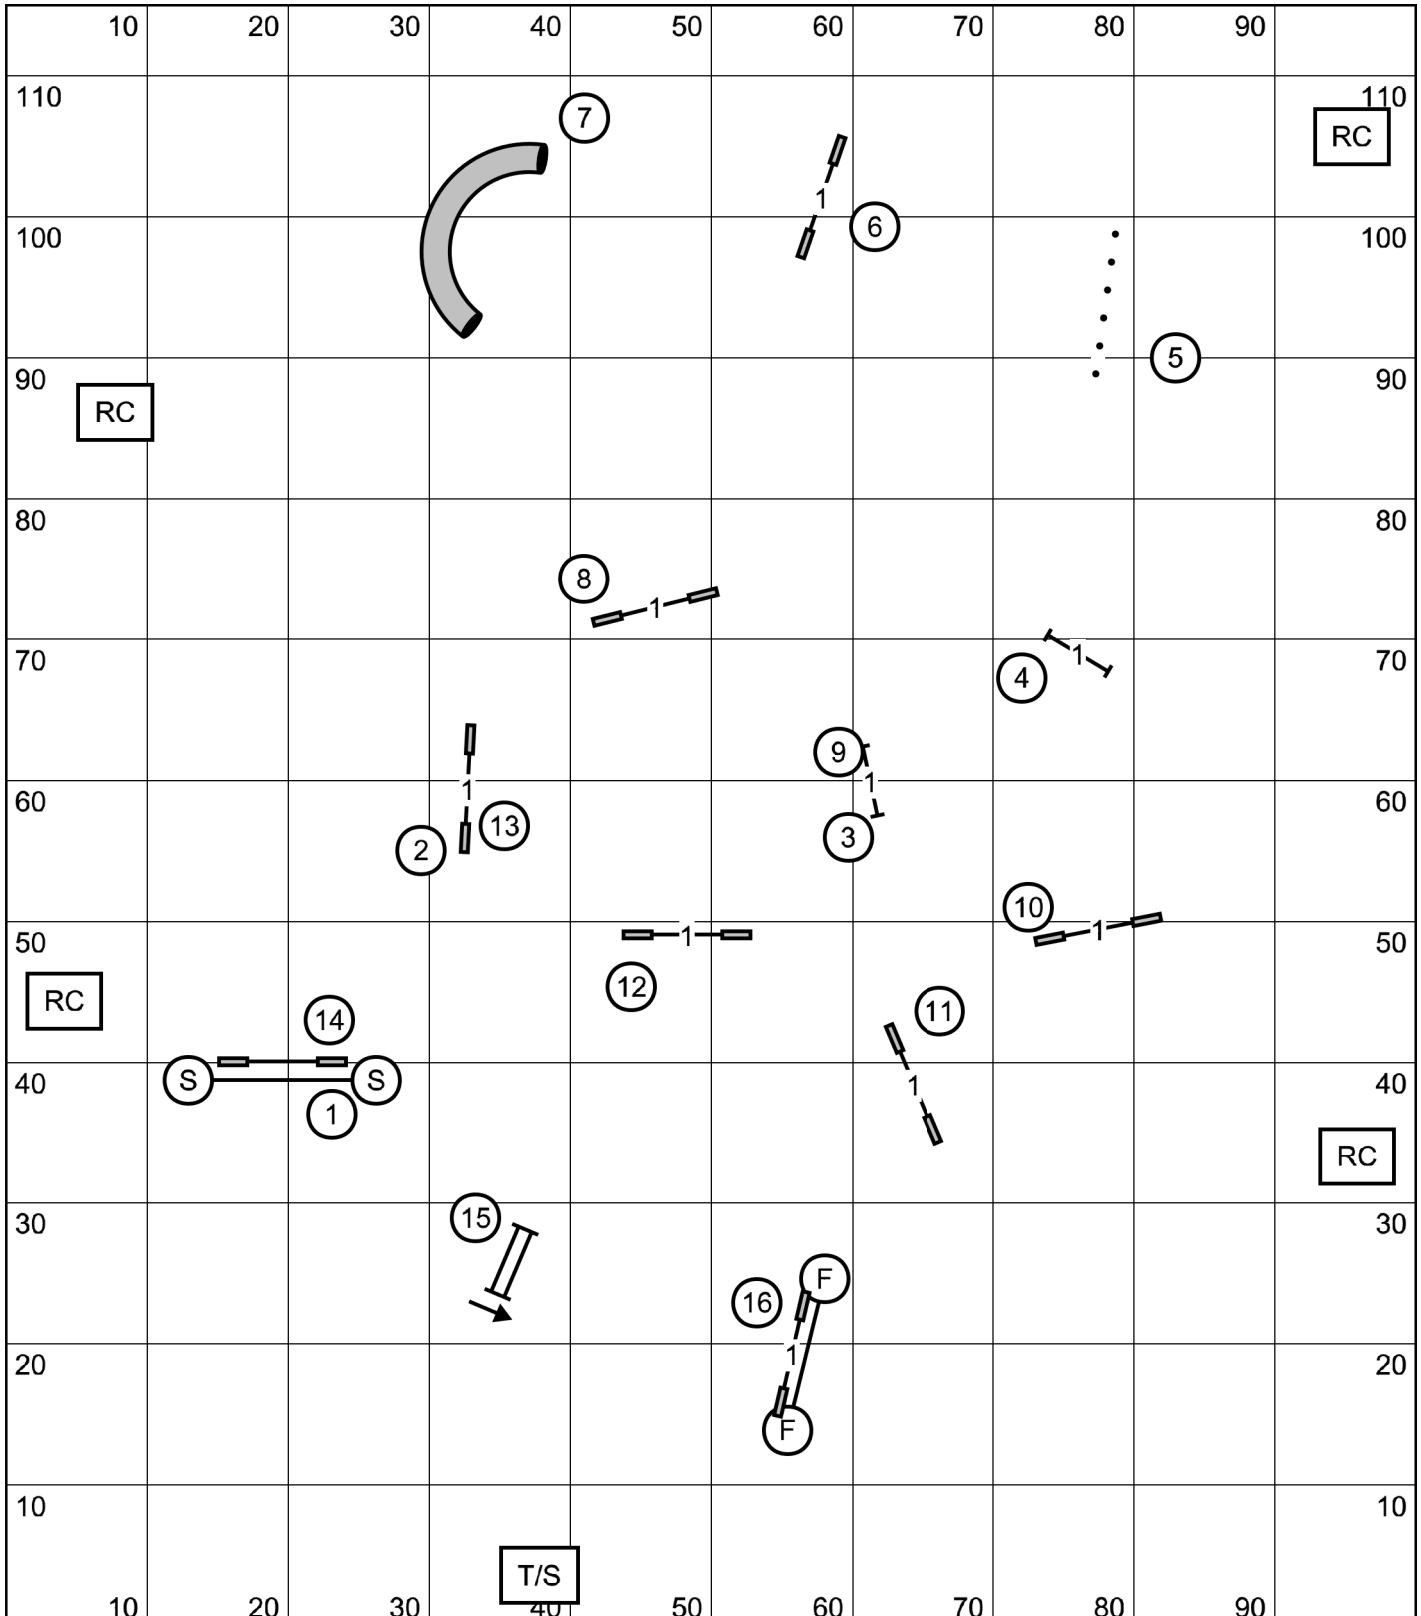

Gate

Gate

Gate

Gate

Southern Adirondack Agility Club
High Goal Farm, Greenwich NY

Open JWW

Saturday, September 26, 2020
Erin Schaefer

100' x 115' outdoors on dirt

Next dog in
at #15

Southern Adirondack Agility Club
 High Goal Farm, Greenwich NY
Novice JWW
 Saturday, September 26, 2020
 Erin Schaefer
 100' x 115' outdoors on dirt