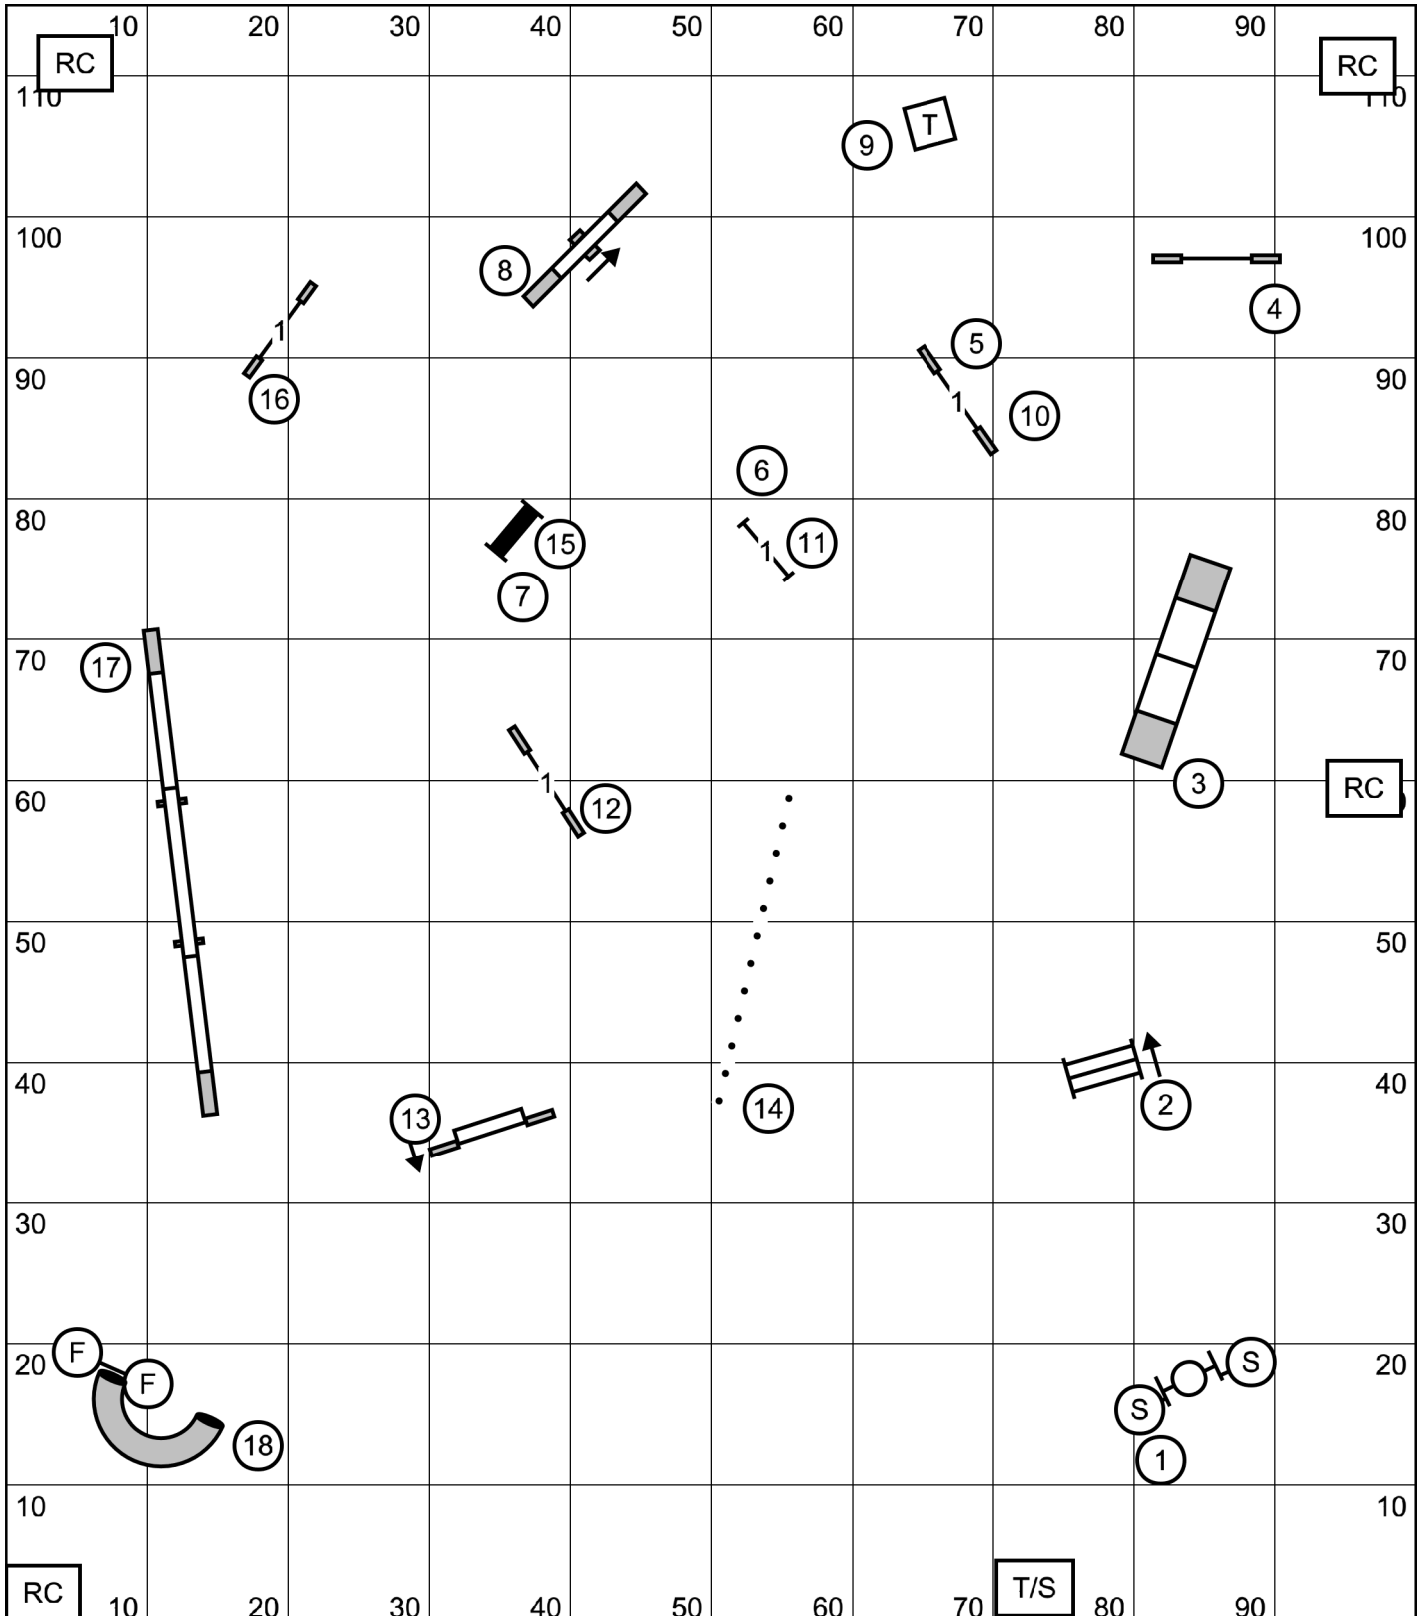

80

90

10

20

30

40

50

60

70

80

90

Gate

Next dog in
#14

Southern Adirondack Agility Club
High Goal Farm, Greenwich NY
Open Standard
Saturday, September 26, 2020
Erin Schaefer
100' x 115' outdoors on dirt

T/S

Gate