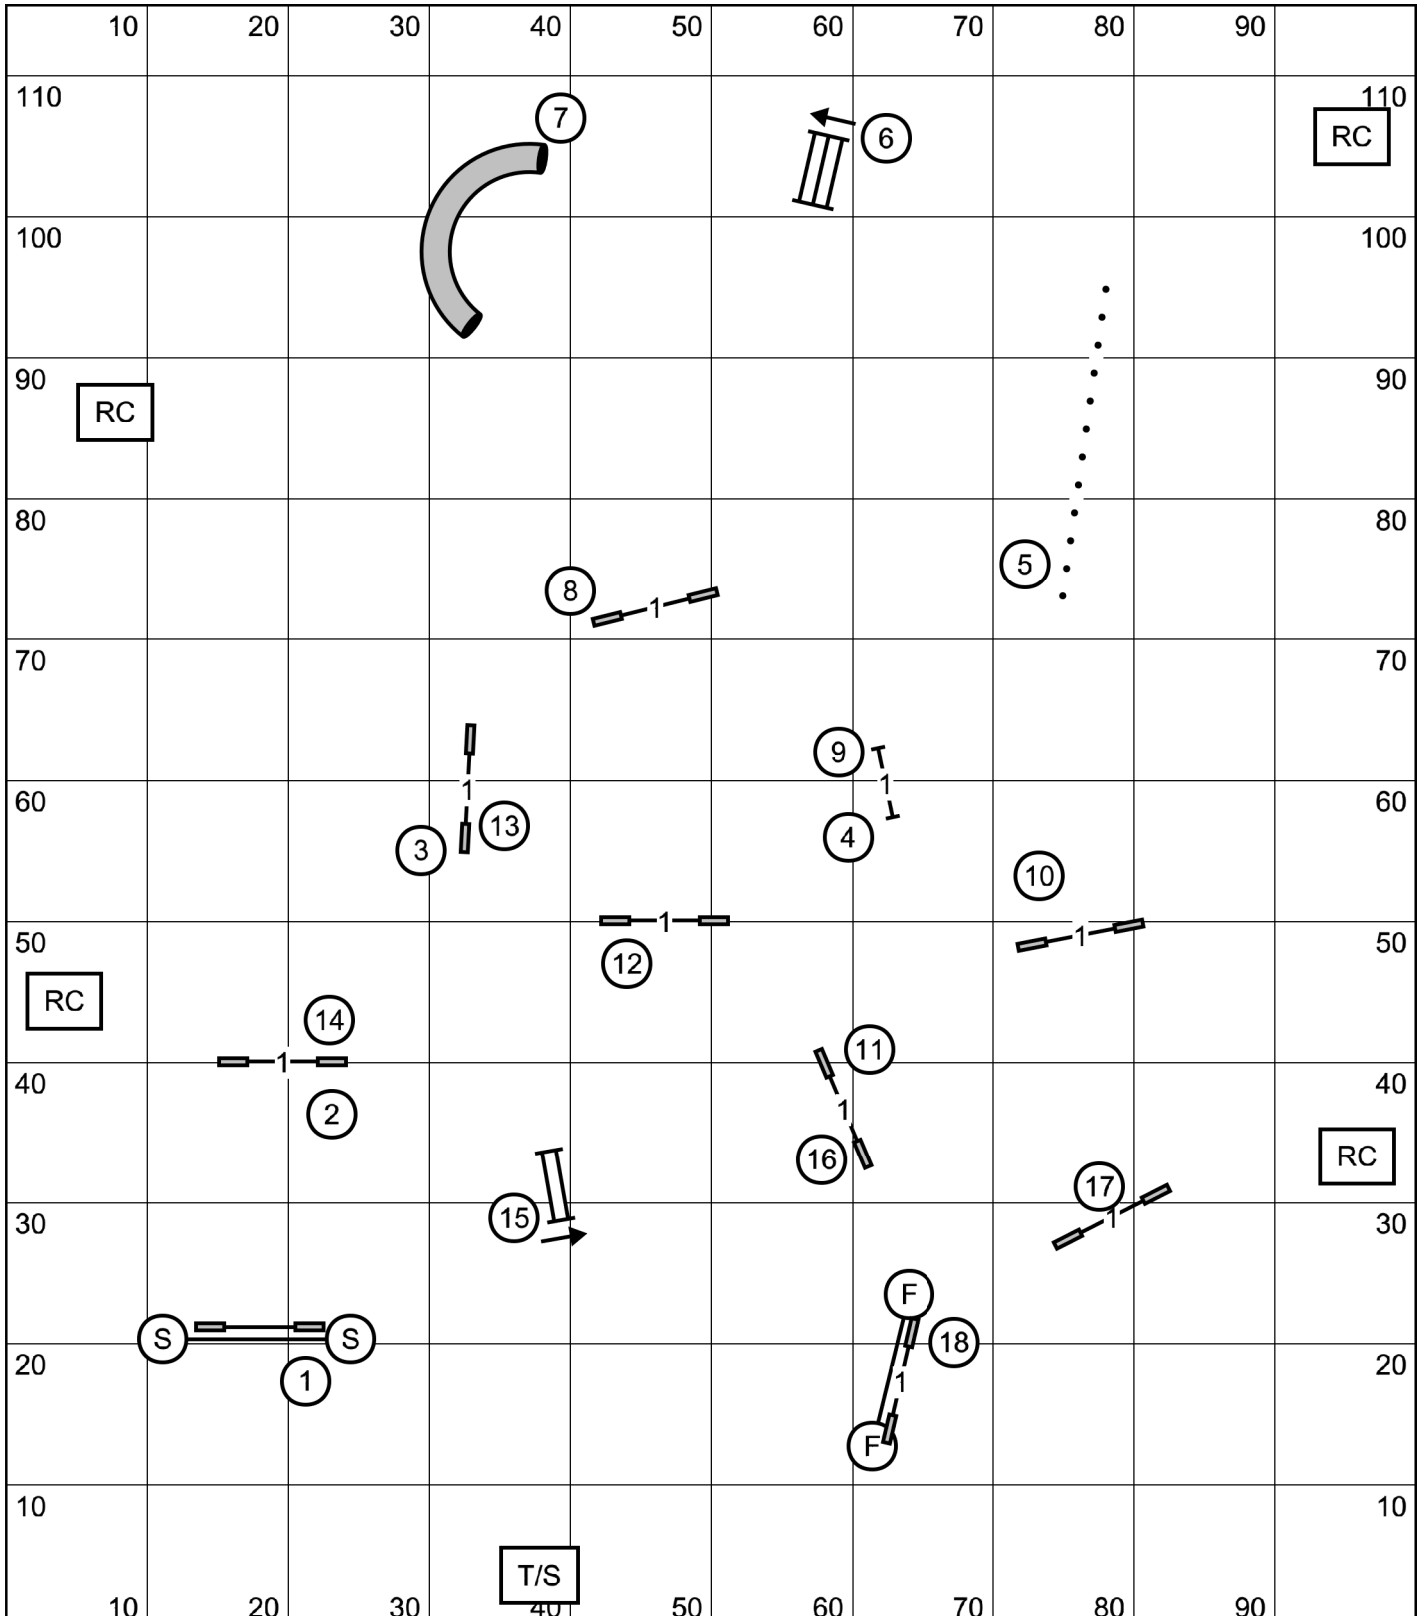

Erin Schaefer

100' x 115' outdoors on dirt

—— Ex/M (3) (9) (2) - - - Open (1) (8) ······ Novice (1) (8) Op/Nov = (2)

Gate

Southern Adirondack Agility Club
High Goal Farm, Greenwich NY
FAST
Saturday, September 26, 2020
Erin Schaefer
100' x 115' outdoors on dirt

4" - 41 sec
8 - 12P" - 38 sec
12", 16", 20P" - 35 sec
20", 24" - 32 sec

Gate

Next dog in
17

Southern Adirondack Agility Club
High Goal Farm, Greenwich NY
Master/Excellent JWW
Saturday, September 26, 2020
Erin Schaefer
100' x 115' outdoors on dirt

Gate

Gate

Gate

Gate

Southern Adirondack Agility Club
High Goal Farm, Greenwich NY

Open JWW

Saturday, September 26, 2020
Erin Schaefer

100' x 115' outdoors on dirt