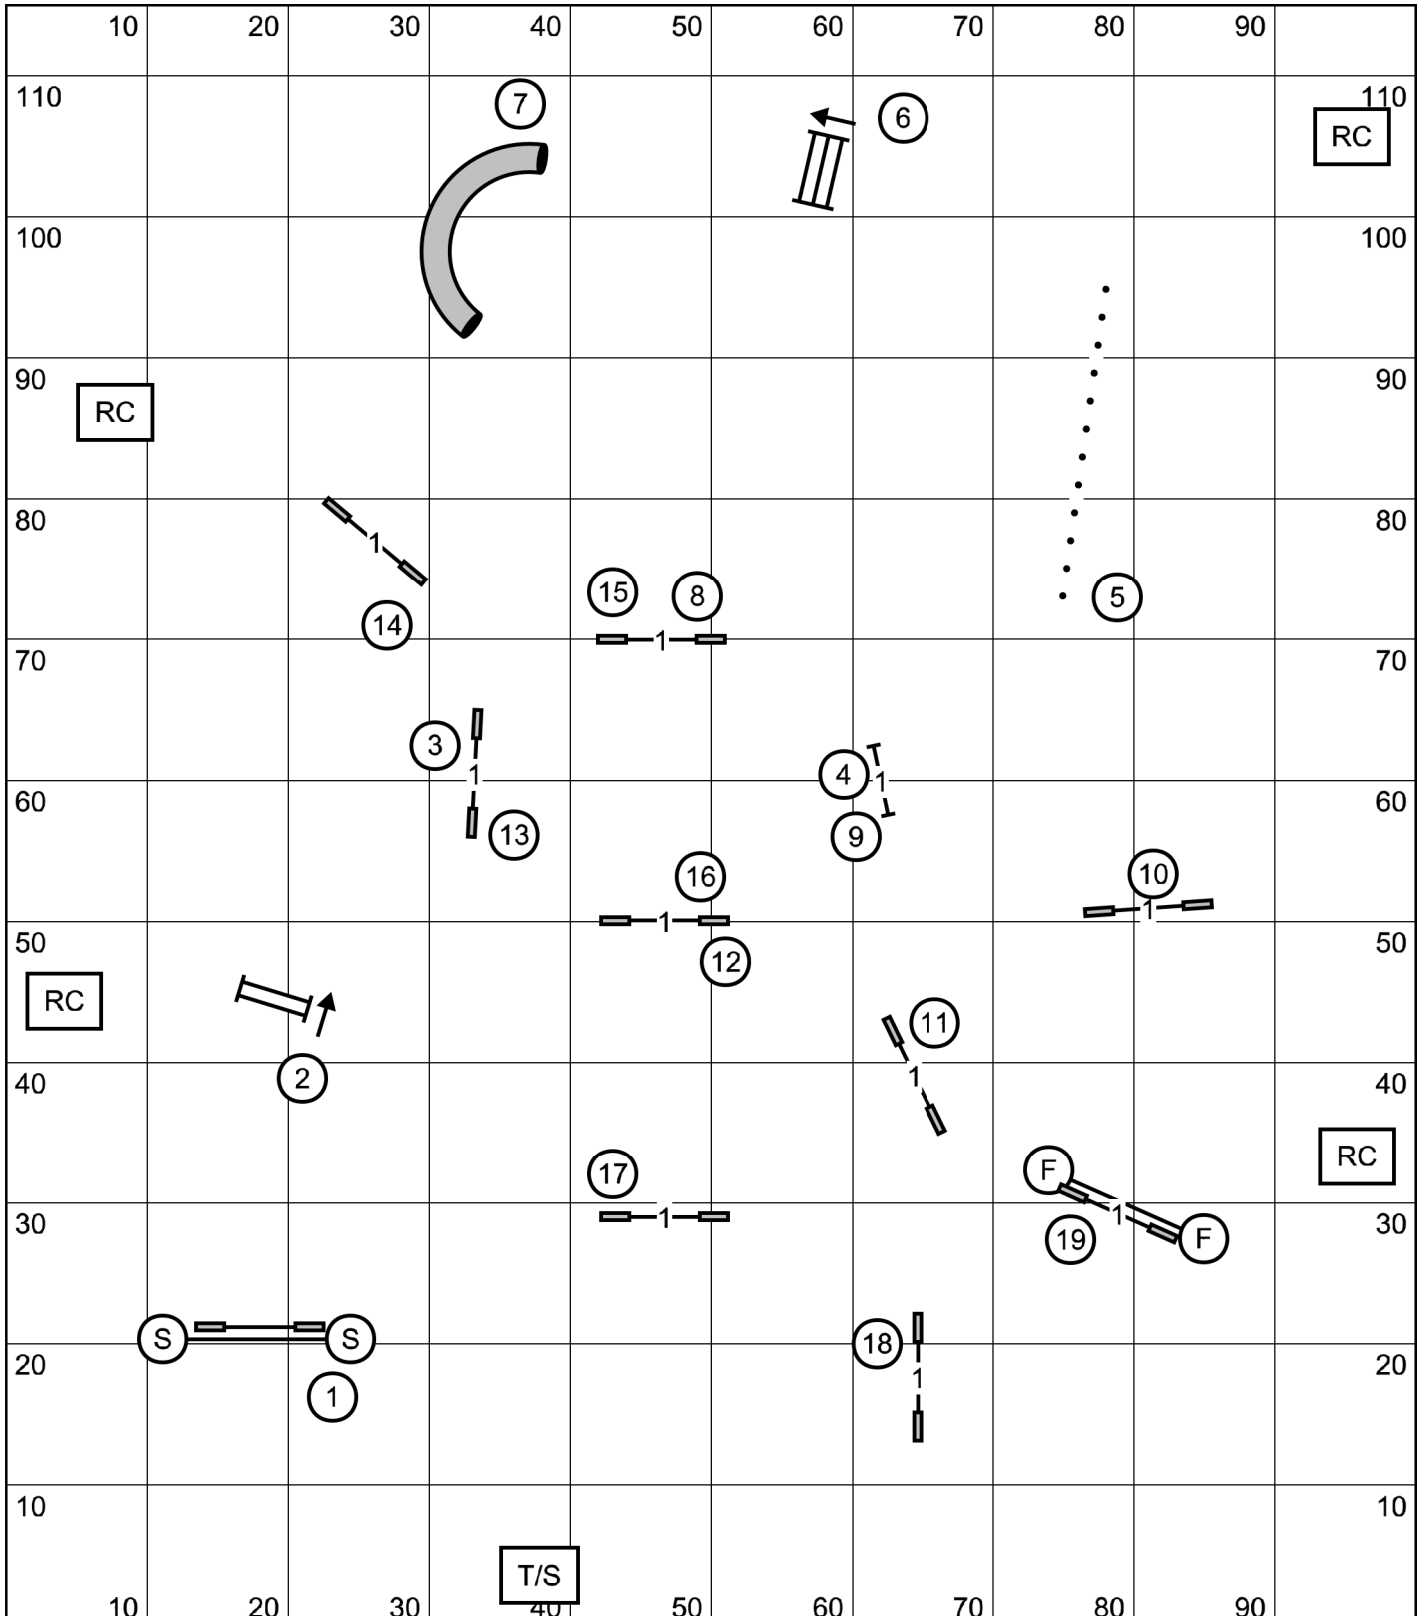

Next dog in
17

Southern Adirondack Agility Club
High Goal Farm, Greenwich NY
Master/Excellent JWW
Saturday, September 26, 2020
Erin Schaefer
100' x 115' outdoors on dirt

Gate

Gate