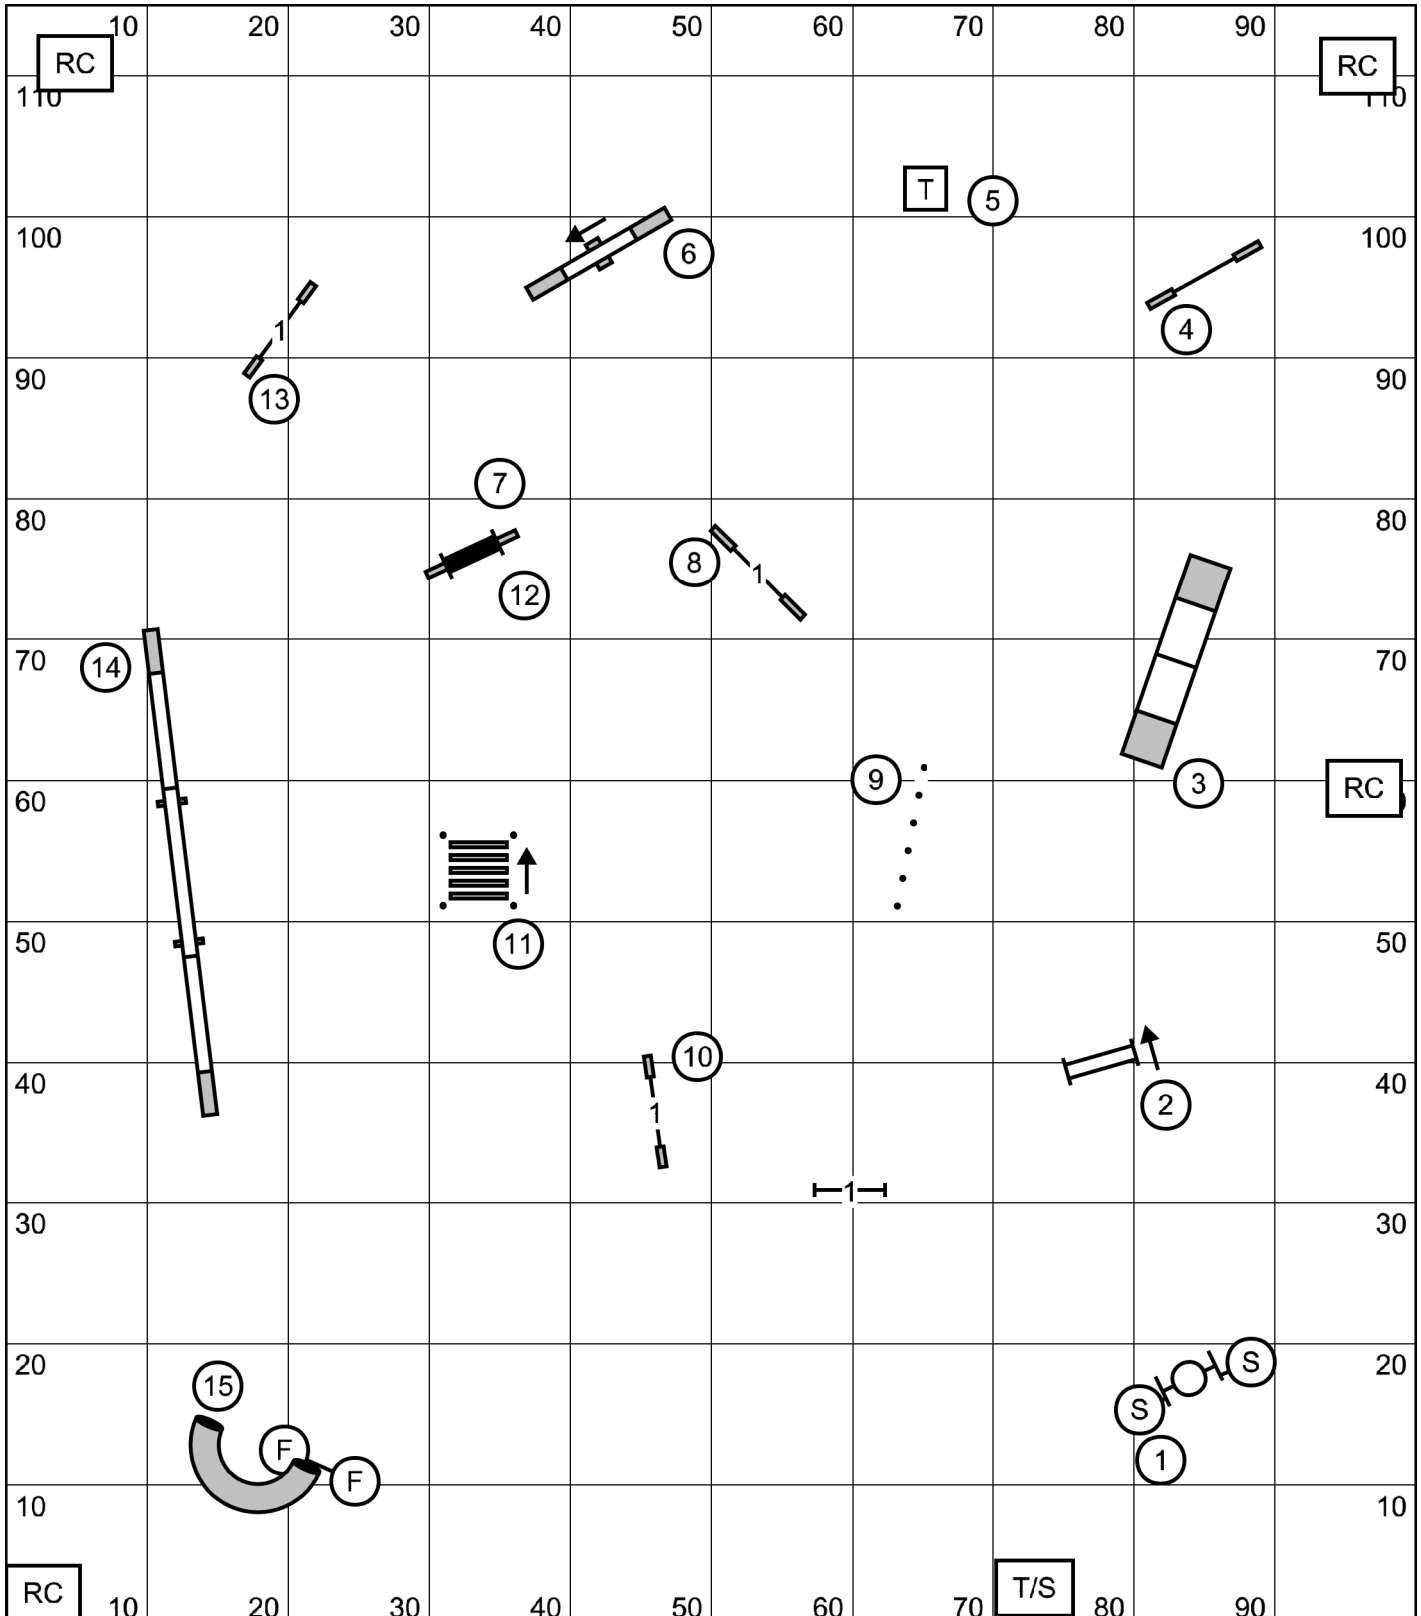

Gate

Southern Adirondack Agility Club
High Goal Farm, Greenwich NY

Gate

Next dog in
At # 11

Novice Standard

Saturday, September 26, 2020

Erin Schaefer

100' x 115' outdoors on dirt