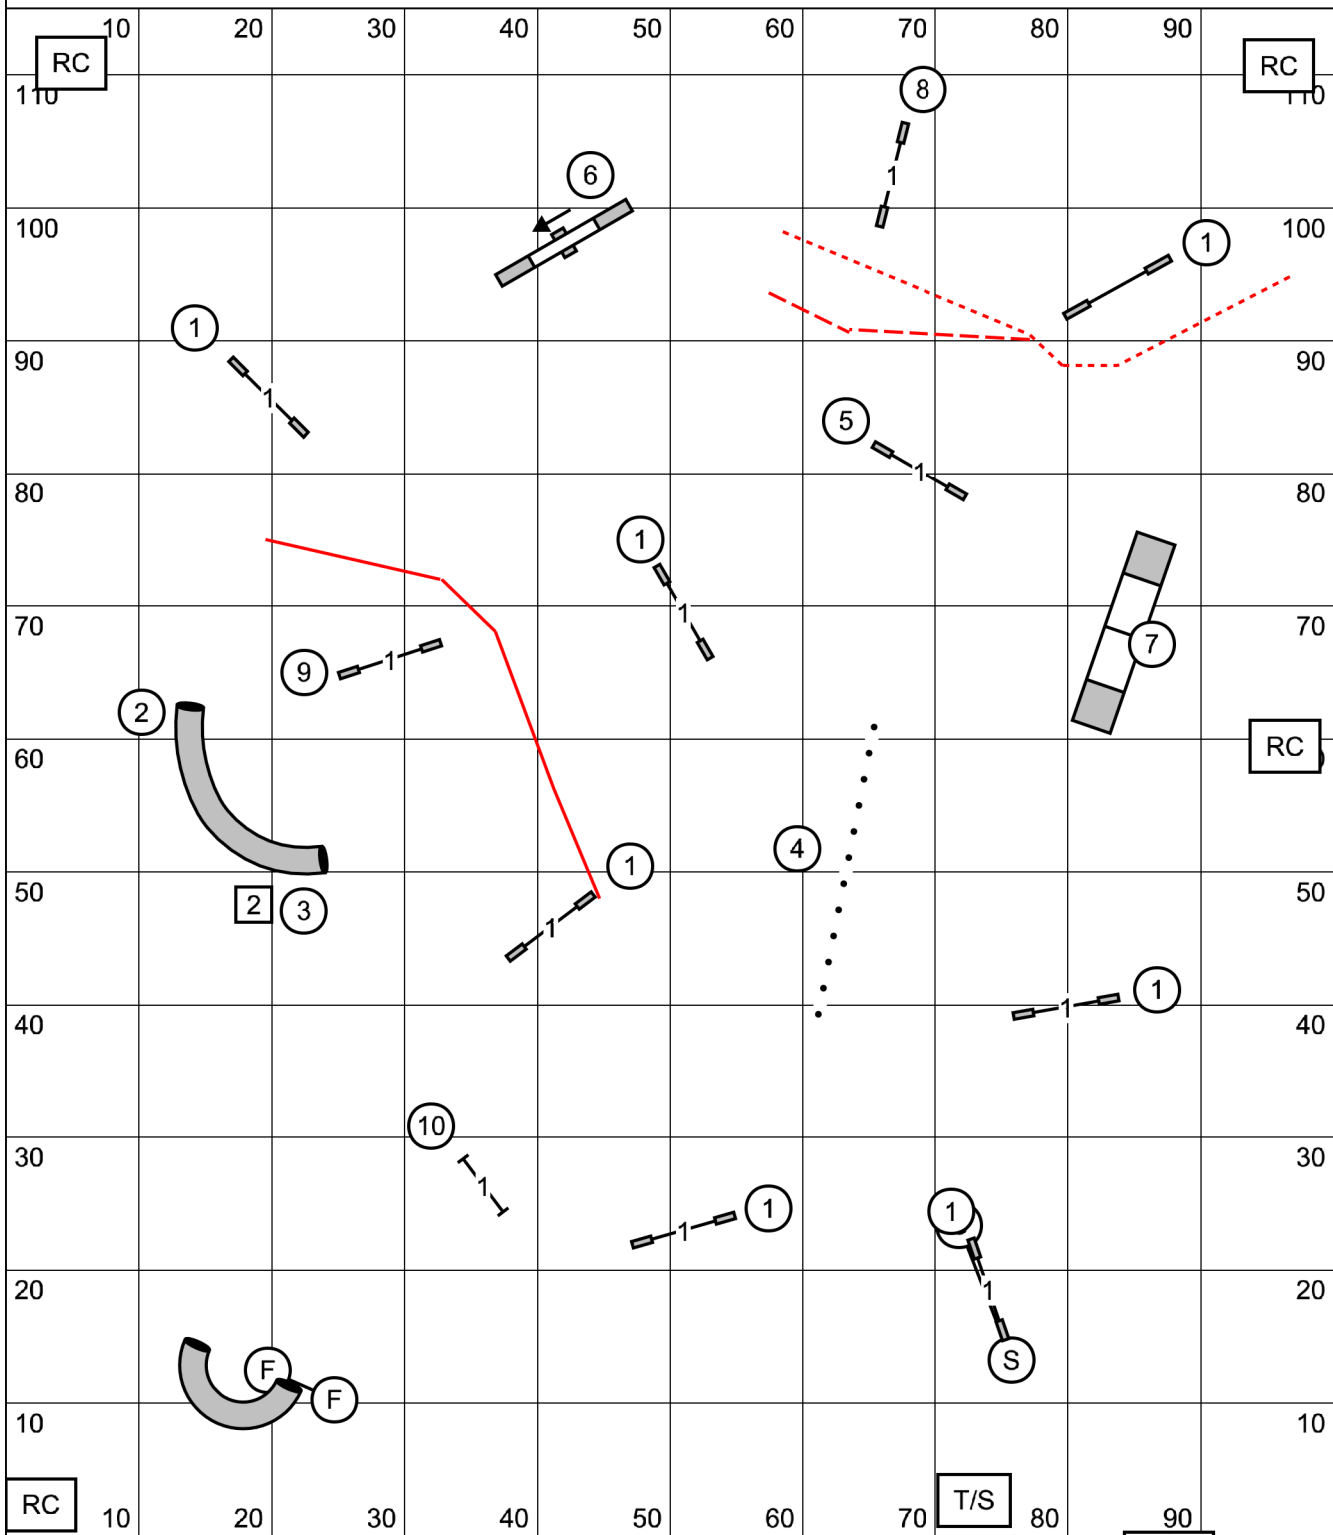

80

90

10

20

30

40

50

60

70

80

90

Gate

Next dog in
#14

Southern Adirondack Agility Club
High Goal Farm, Greenwich NY
Open Standard
Saturday, September 26, 2020
Erin Schaefer
100' x 115' outdoors on dirt

T/S

Gate

RC

RC

Gate

Southern Adirondack Agility Club
 High Goal Farm, Greenwich NY

Gate

Next dog in
 At # 11

Novice Standard

Saturday, September 26, 2020

Erin Schaefer

100' x 115' outdoors on dirt

—— Ex/M (3) (9) (2) - - - Open (1) (8) ······ Novice (1) (8) Op/Nov = (2)

Gate

Southern Adirondack Agility Club
High Goal Farm, Greenwich NY
FAST
Saturday, September 26, 2020
Erin Schaefer
100' x 115' outdoors on dirt