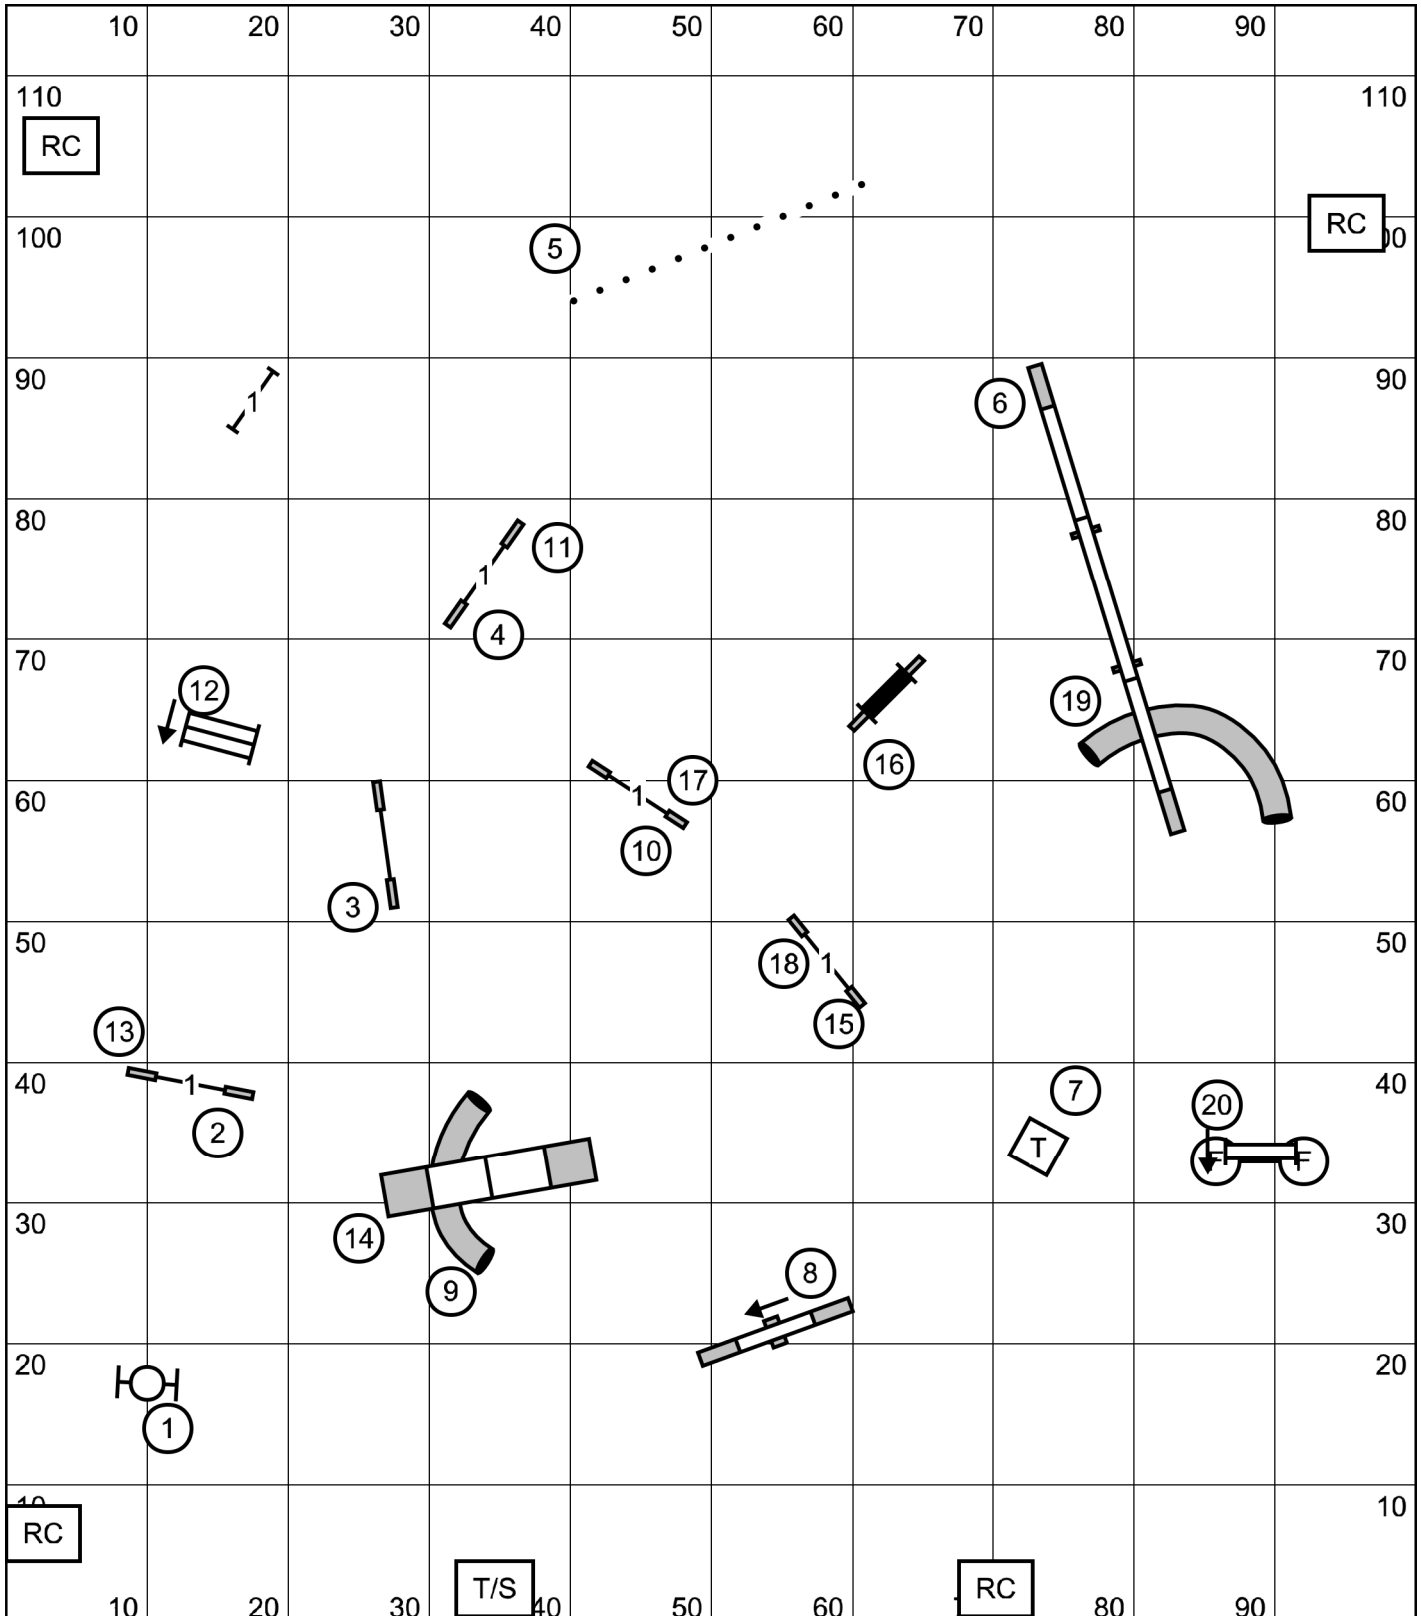

—— Ex/M (6) (3) (5)    
 - - - - Open (2) (6) (3)    
 - - - - Nov (2) (6)    
 Op/Nov = (3)

Southern Adirondack Agility Club  
 High Goal Farm, Greenwich NY  
**FAST**  
 Sunday, September 27, 2020  
 Erin Schaefer  
 100' x 115' outdoors on dirt

4" - 41 sec  
 8 - 12P" - 38 sec  
 12", 16", 20P" - 35 sec  
 20", 24" - 32 sec

Southern Adirondack Agility Club  
 High Goal Farm, Greenwich NY  
**Master/Excellent Standard**  
 Sunday, September 27, 2020  
 Erin Schaefer  
 100' x 115' outdoors on dirt

Next dog in  
 # 14

Southern Adirondack Agility Club  
 High Goal Farm, Greenwich NY

**Open Standard**

Sunday, September 27, 2020

Erin Schaefer

100' x 115' outdoors on dirt

Next dog in  
 # 14

Gate

Gate

RC

RC

RC

T/S

RC

Next dog in  
# 12

Southern Adirondack Agility Club  
High Goal Farm, Greenwich NY  
**Novice Standard**  
Sunday, September 27, 2020  
Erin Schaefer  
100' x 115' outdoors on dirt