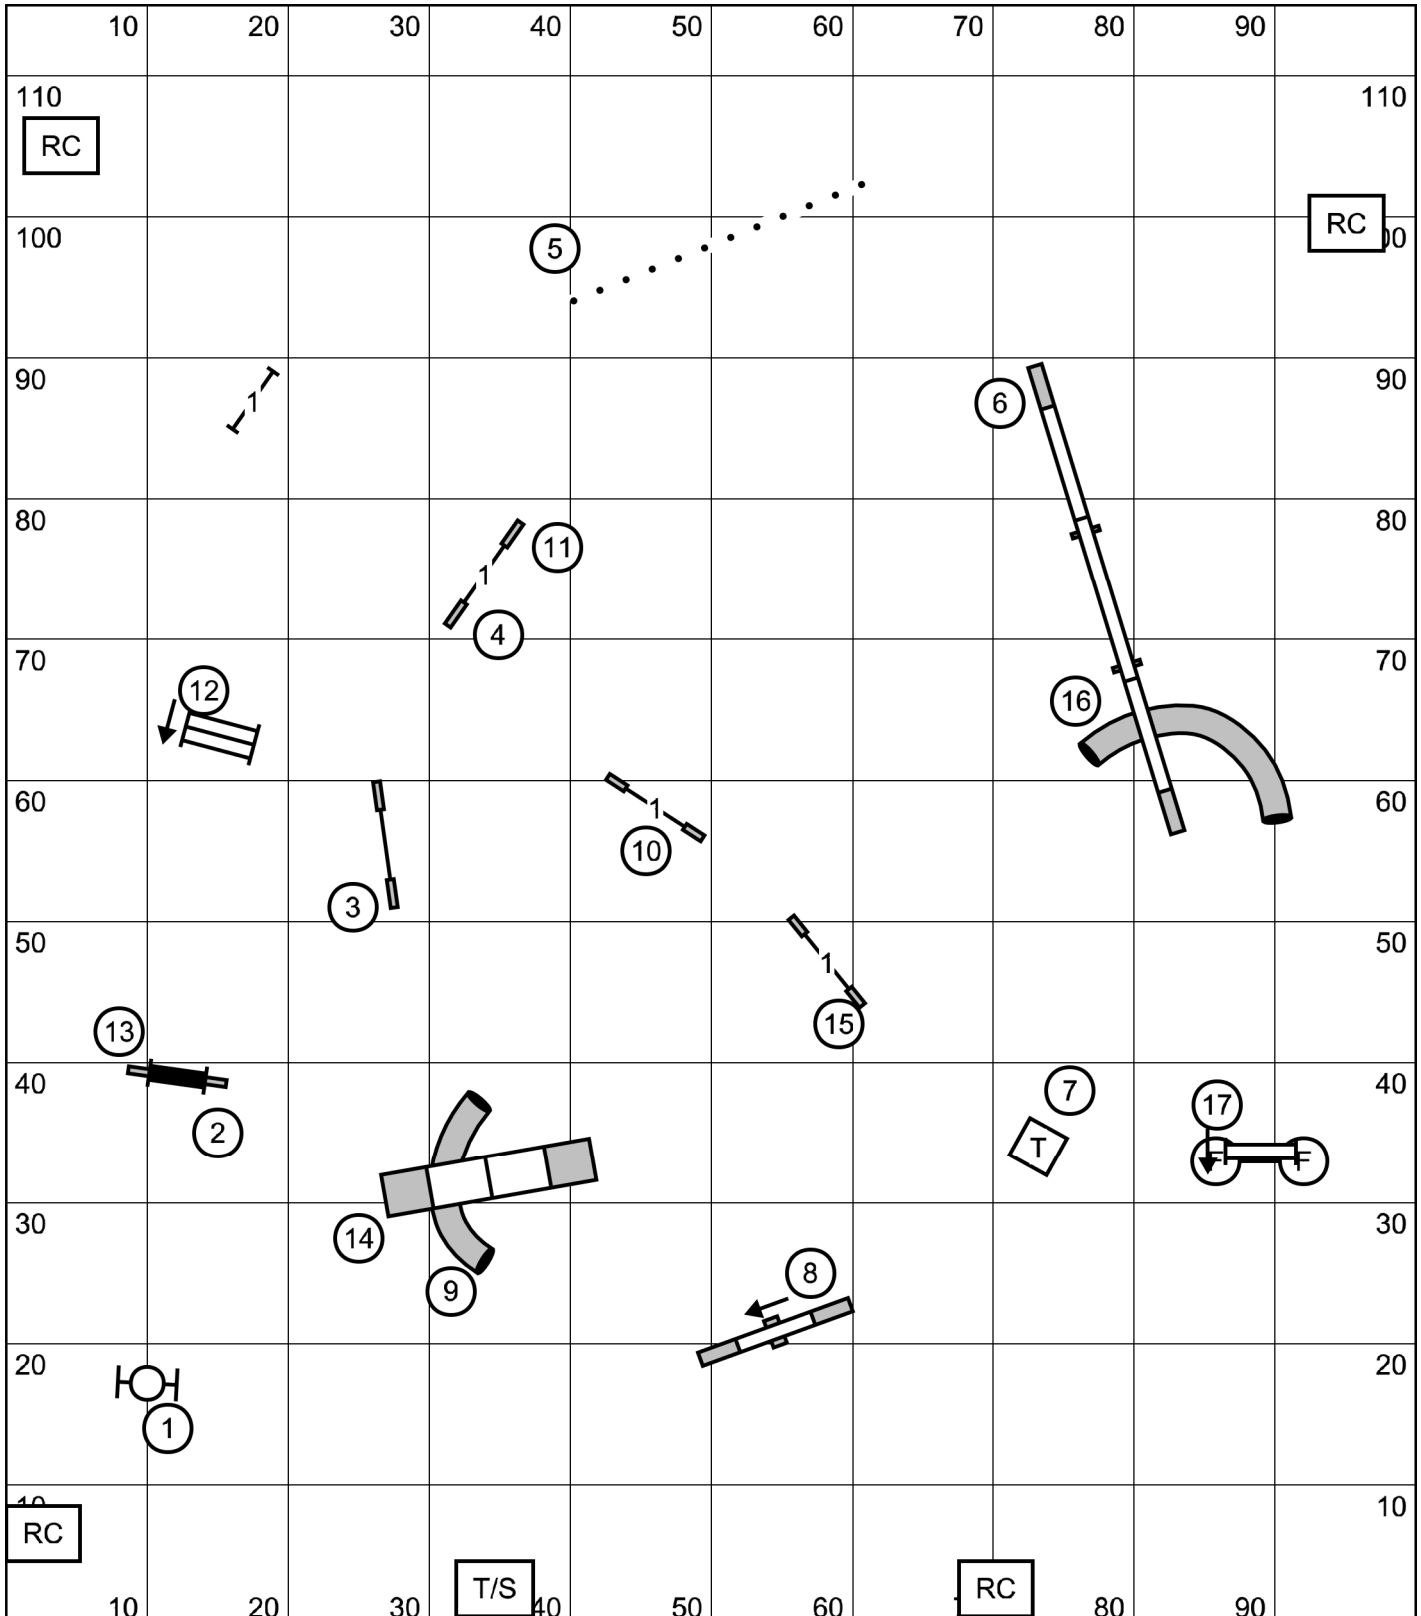

—— Ex/M (6) (3) (5)    
 - - - - Open (2) (6) (3)    
 - - - - Nov (2) (6)    
 Op/Nov = (3)

Southern Adirondack Agility Club  
 High Goal Farm, Greenwich NY  
**FAST**  
 Sunday, September 27, 2020  
 Erin Schaefer  
 100' x 115' outdoors on dirt

4" - 41 sec  
 8 - 12P" - 38 sec  
 12", 16", 20P" - 35 sec  
 20", 24" - 32 sec

Southern Adirondack Agility Club  
 High Goal Farm, Greenwich NY  
**Master/Excellent Standard**  
 Sunday, September 27, 2020  
 Erin Schaefer  
 100' x 115' outdoors on dirt

Next dog in  
 # 14

Southern Adirondack Agility Club  
 High Goal Farm, Greenwich NY

**Open Standard**

Sunday, September 27, 2020

Erin Schaefer

100' x 115' outdoors on dirt

Next dog in  
 # 14

Gate

Gate

RC

RC

RC

T/S

RC

Next dog in  
# 12

Southern Adirondack Agility Club  
High Goal Farm, Greenwich NY  
**Novice Standard**  
Sunday, September 27, 2020  
Erin Schaefer  
100' x 115' outdoors on dirt