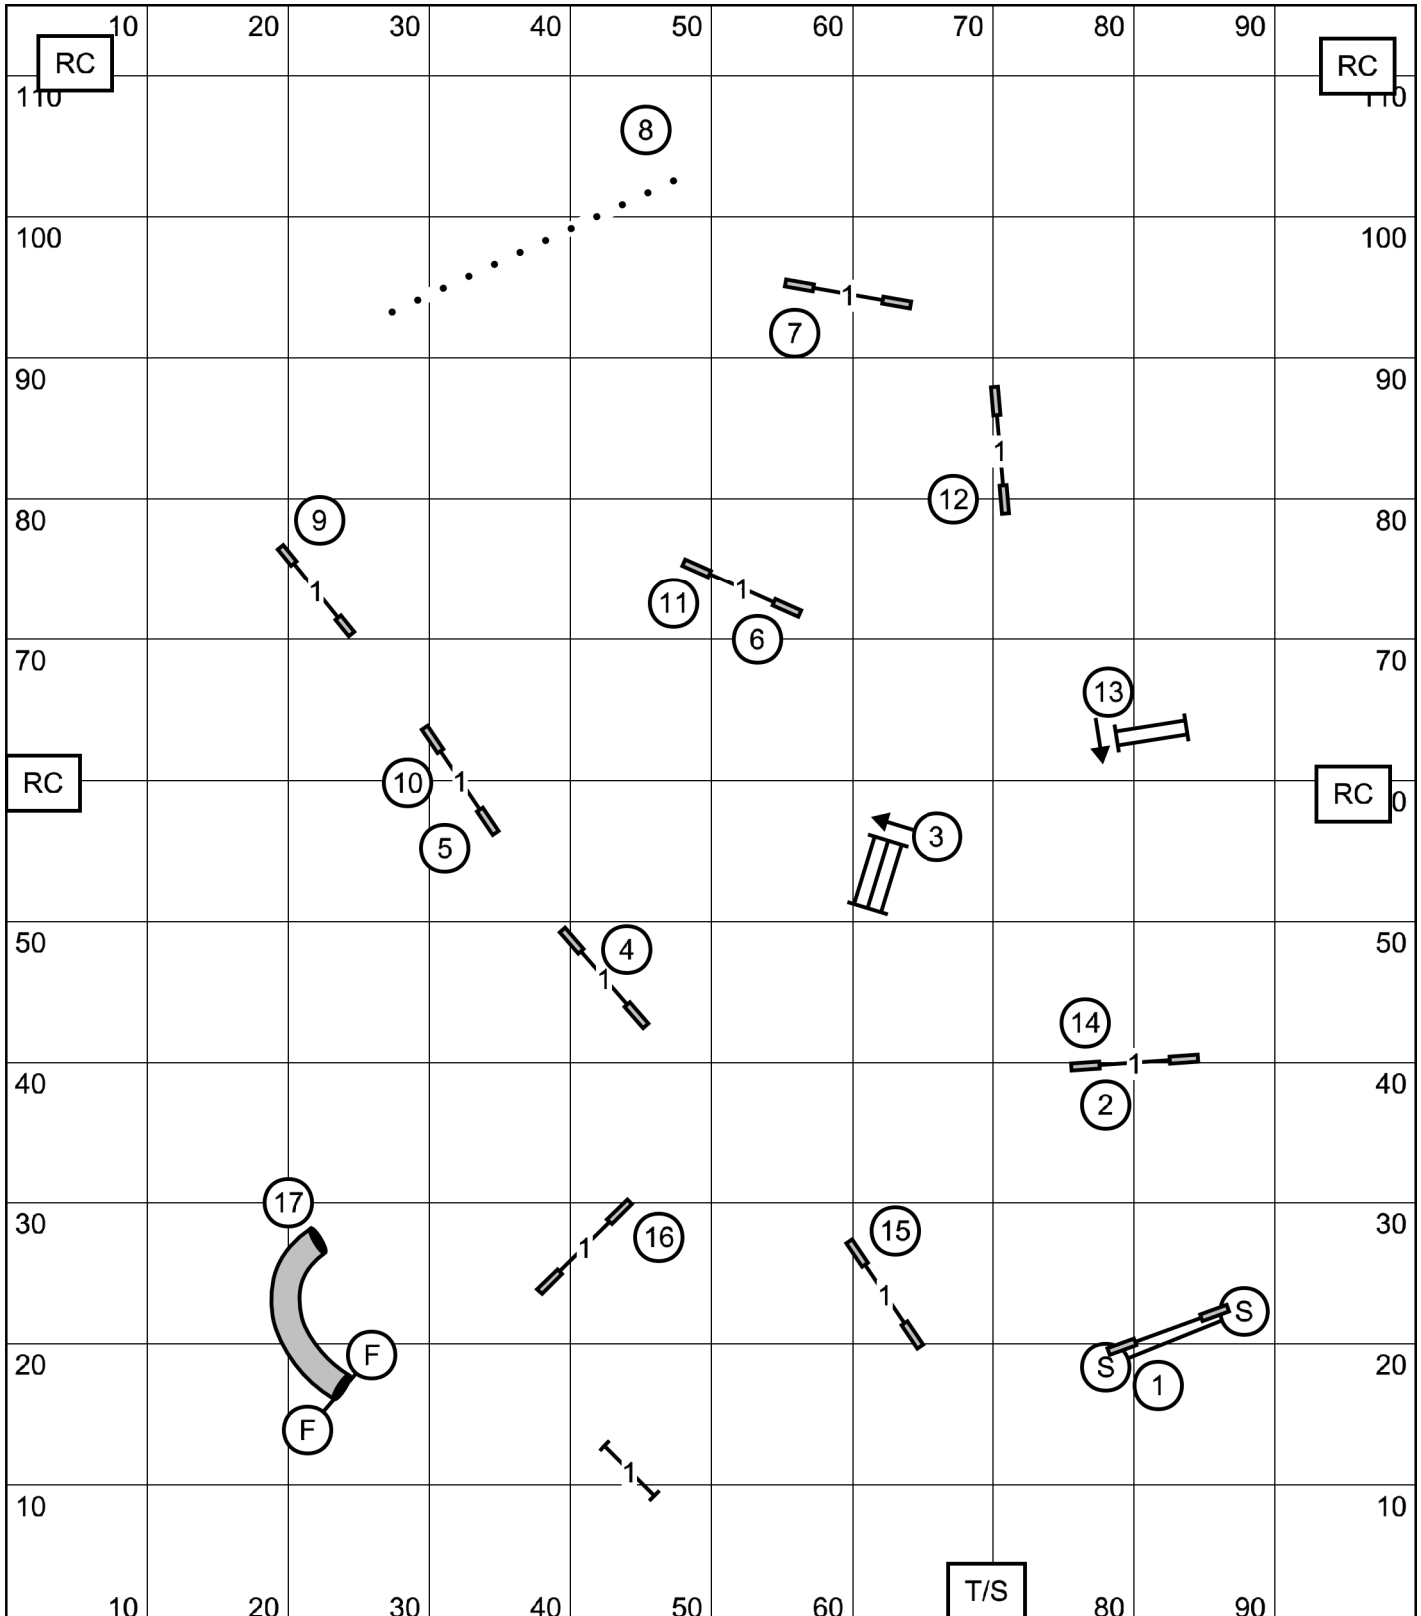

**Premier JWW**

Sunday, September 27, 2020

Erin Schaefer

100' x 115' outdoors on dirt

Gate

Next dog in  
# 17

Gate

Next dog in  
# 16

Southern Adirondack Agility Club  
High Goal Farm, Greenwich NY  
**Master/Excellent JWW**  
Sunday, September 27, 2020  
Erin Schaefer  
100' x 115' outdoors on dirt

T/S

Gate

Gate

Southern Adirondack Agility Club  
High Goal Farm, Greenwich NY