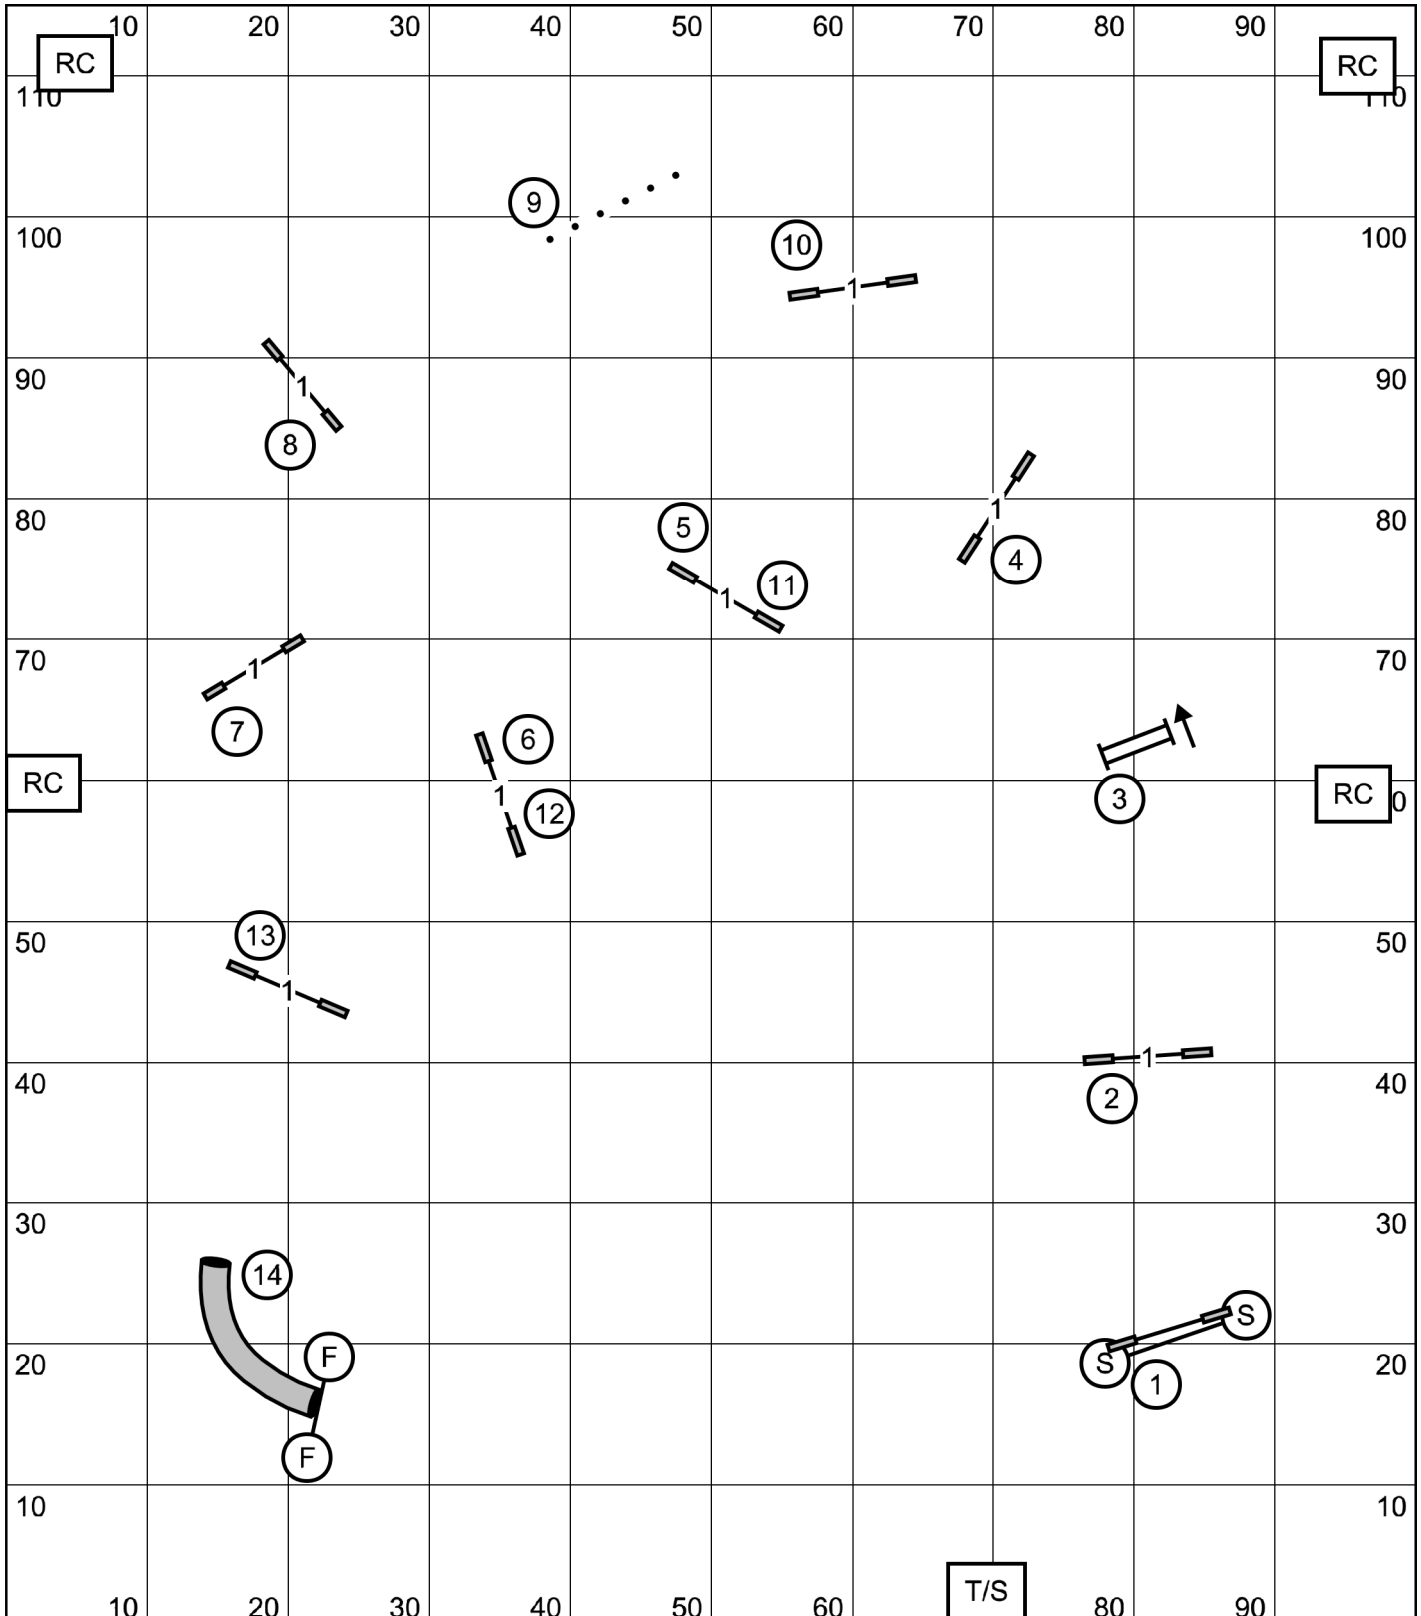

Southern Adirondack Agility Club  
High Goal Farm, Greenwich NY  
**Master/Excellent JWW**  
Sunday, September 27, 2020  
Erin Schaefer  
100' x 115' outdoors on dirt

T/S

Gate

Gate

Southern Adirondack Agility Club  
High Goal Farm, Greenwich NY

**Open JWW**

Sunday, September 27, 2020

Erin Schaefer

100' x 115' outdoors on dirt

Gate

Next dog in  
# 15

T/S

Gate

Southern Adirondack Agility Club  
High Goal Farm, Greenwich NY

Gate

Next dog in  
at #9

**Novice JWW**

Sunday, September 27, 2020  
Erin Schaefer  
100' x 115' outdoors on dirt