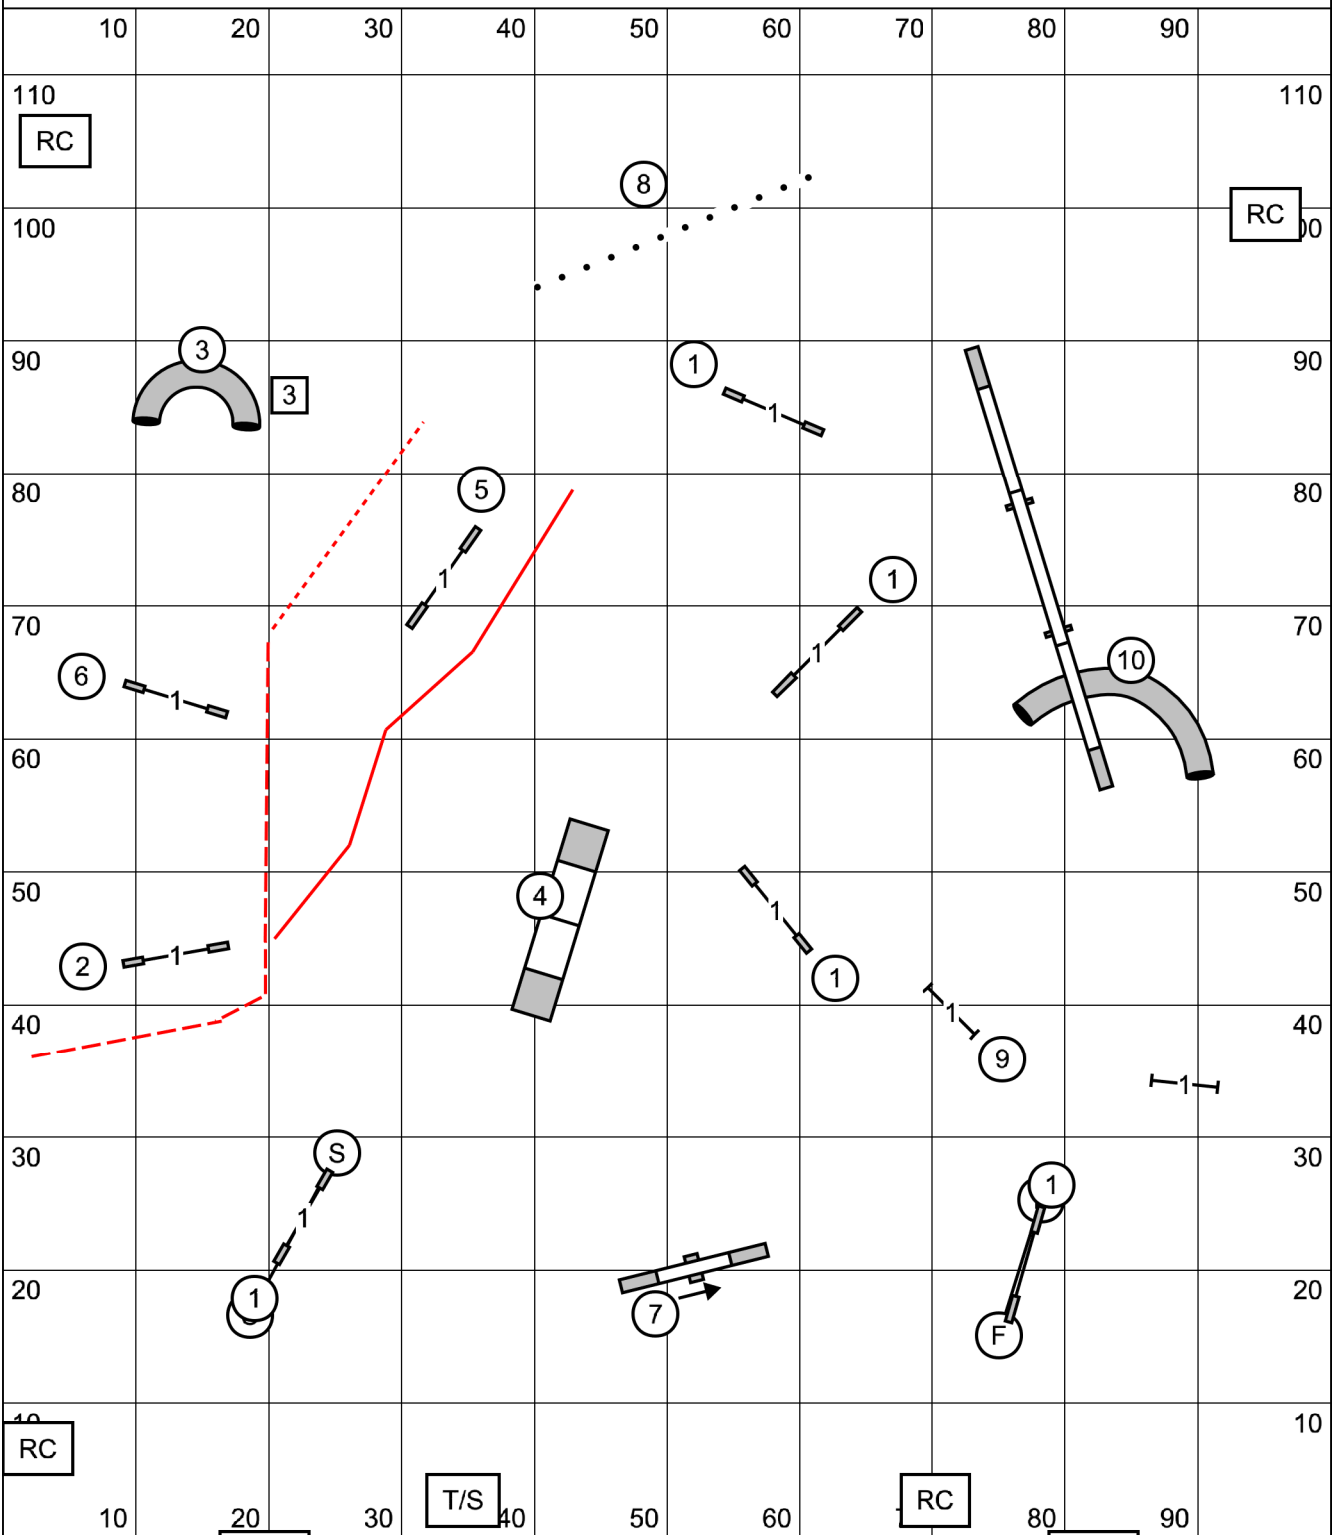

—— Ex/M (6) (3) (5)    
 - - - - Open (2) (6) (3)    
 - - - - Nov (2) (6)    
 Op/Nov = (3)

Southern Adirondack Agility Club  
 High Goal Farm, Greenwich NY  
**FAST**  
 Sunday, September 27, 2020  
 Erin Schaefer  
 100' x 115' outdoors on dirt

4" - 41 sec  
 8 - 12P" - 38 sec  
 12", 16", 20P" - 35 sec  
 20", 24" - 32 sec

Southern Adirondack Agility Club  
 High Goal Farm, Greenwich NY  
**Master/Excellent Standard**  
 Sunday, September 27, 2020  
 Erin Schaefer  
 100' x 115' outdoors on dirt

Next dog in  
 # 14

Southern Adirondack Agility Club  
 High Goal Farm, Greenwich NY

**Open Standard**

Sunday, September 27, 2020

Erin Schaefer

100' x 115' outdoors on dirt

Next dog in  
 # 14

Gate

Gate

RC

RC

RC

T/S

RC

Next dog in  
# 12

Southern Adirondack Agility Club  
High Goal Farm, Greenwich NY  
**Novice Standard**  
Sunday, September 27, 2020  
Erin Schaefer  
100' x 115' outdoors on dirt