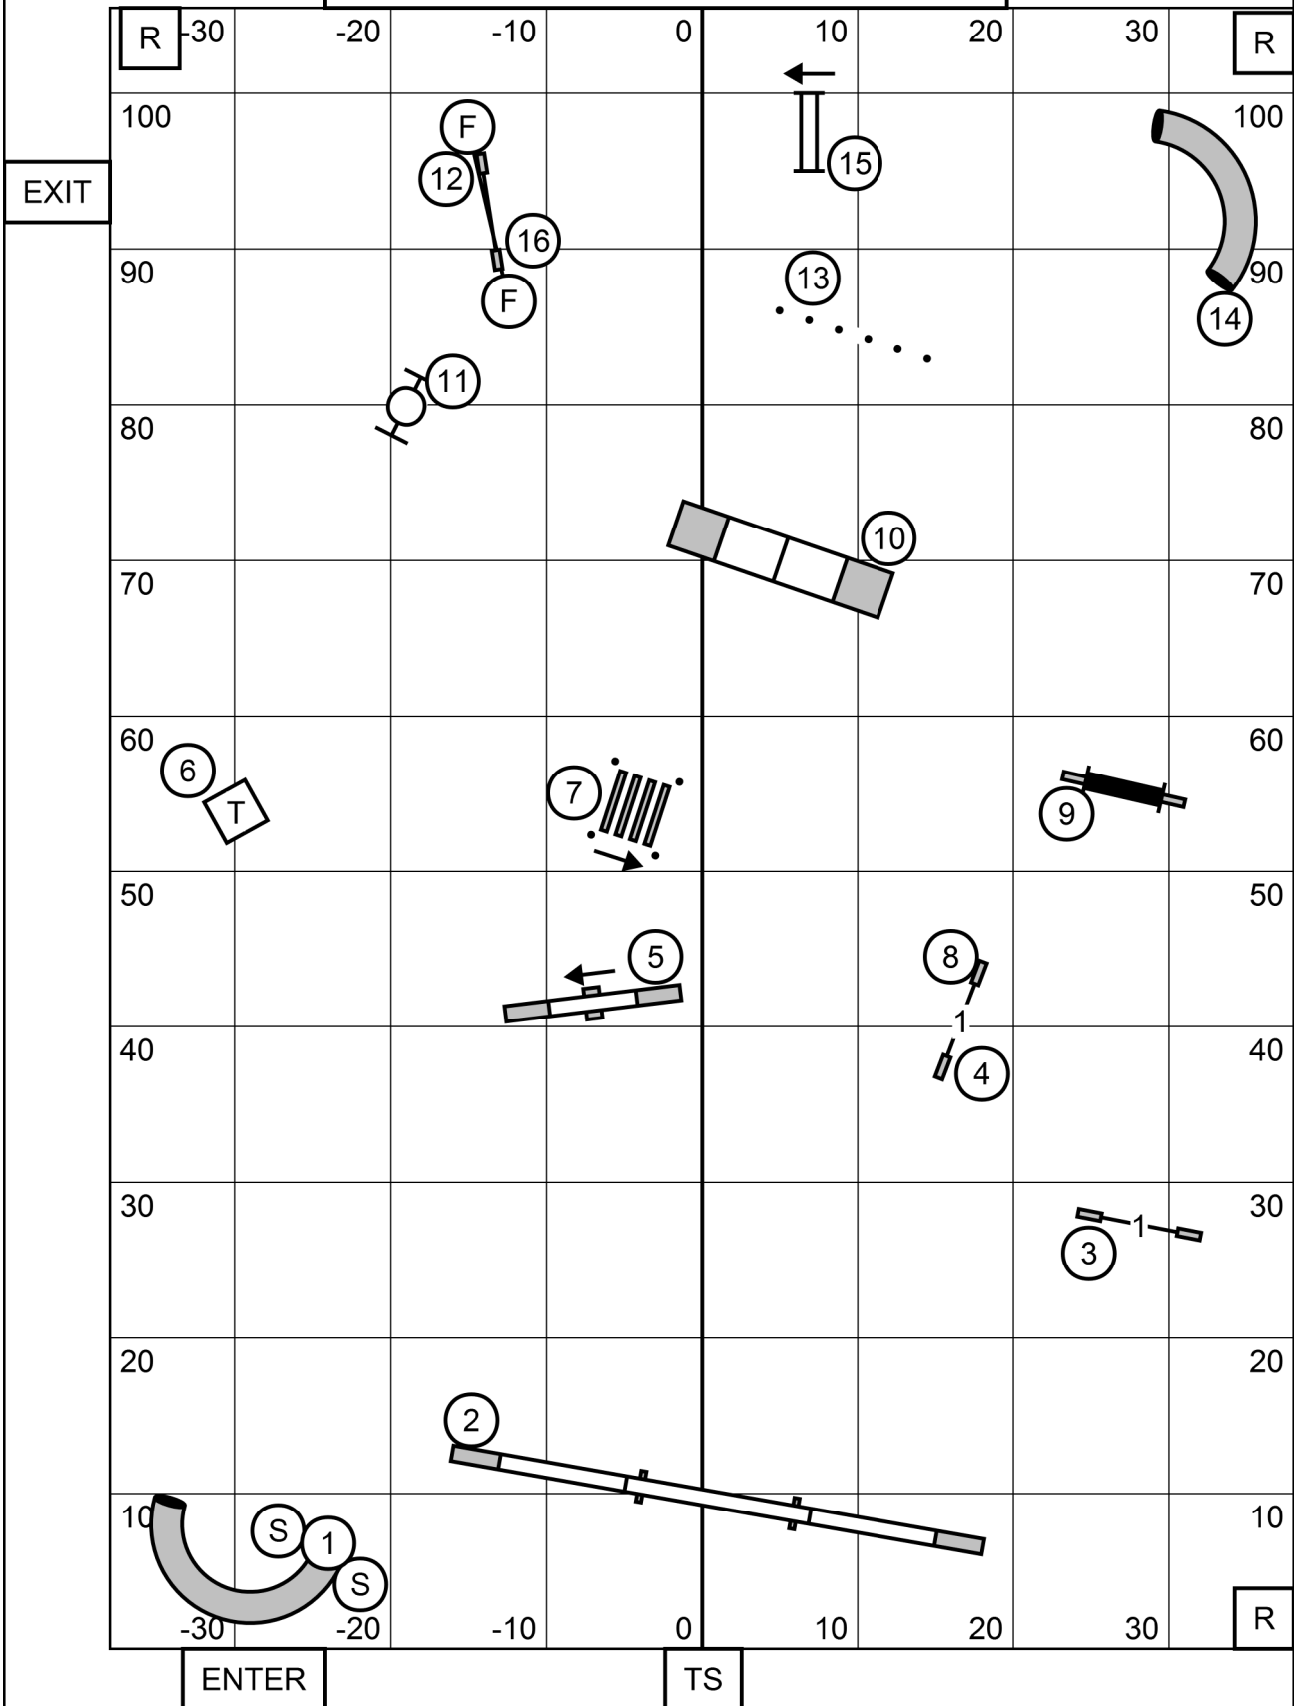

ICELANDIC SHEEPDOG CLUB OF AMERICA  
 FRIDAY OCTOBER 16, 2020  
 AMERICAN K9 COUNTRY, AMHERST NH  
**FAST (ALL CLASSES)**  
 JUDGE: SHERRY JEFFERSON

- XM SEND: (6) (5) (4) 60 pts(bonus+25)
- OP SEND: (6) (5) (4) 55 pts(bonus+20)
- NOV SEND: (5) (4) or (4) (5) in flow 50 pts(bonus+21)