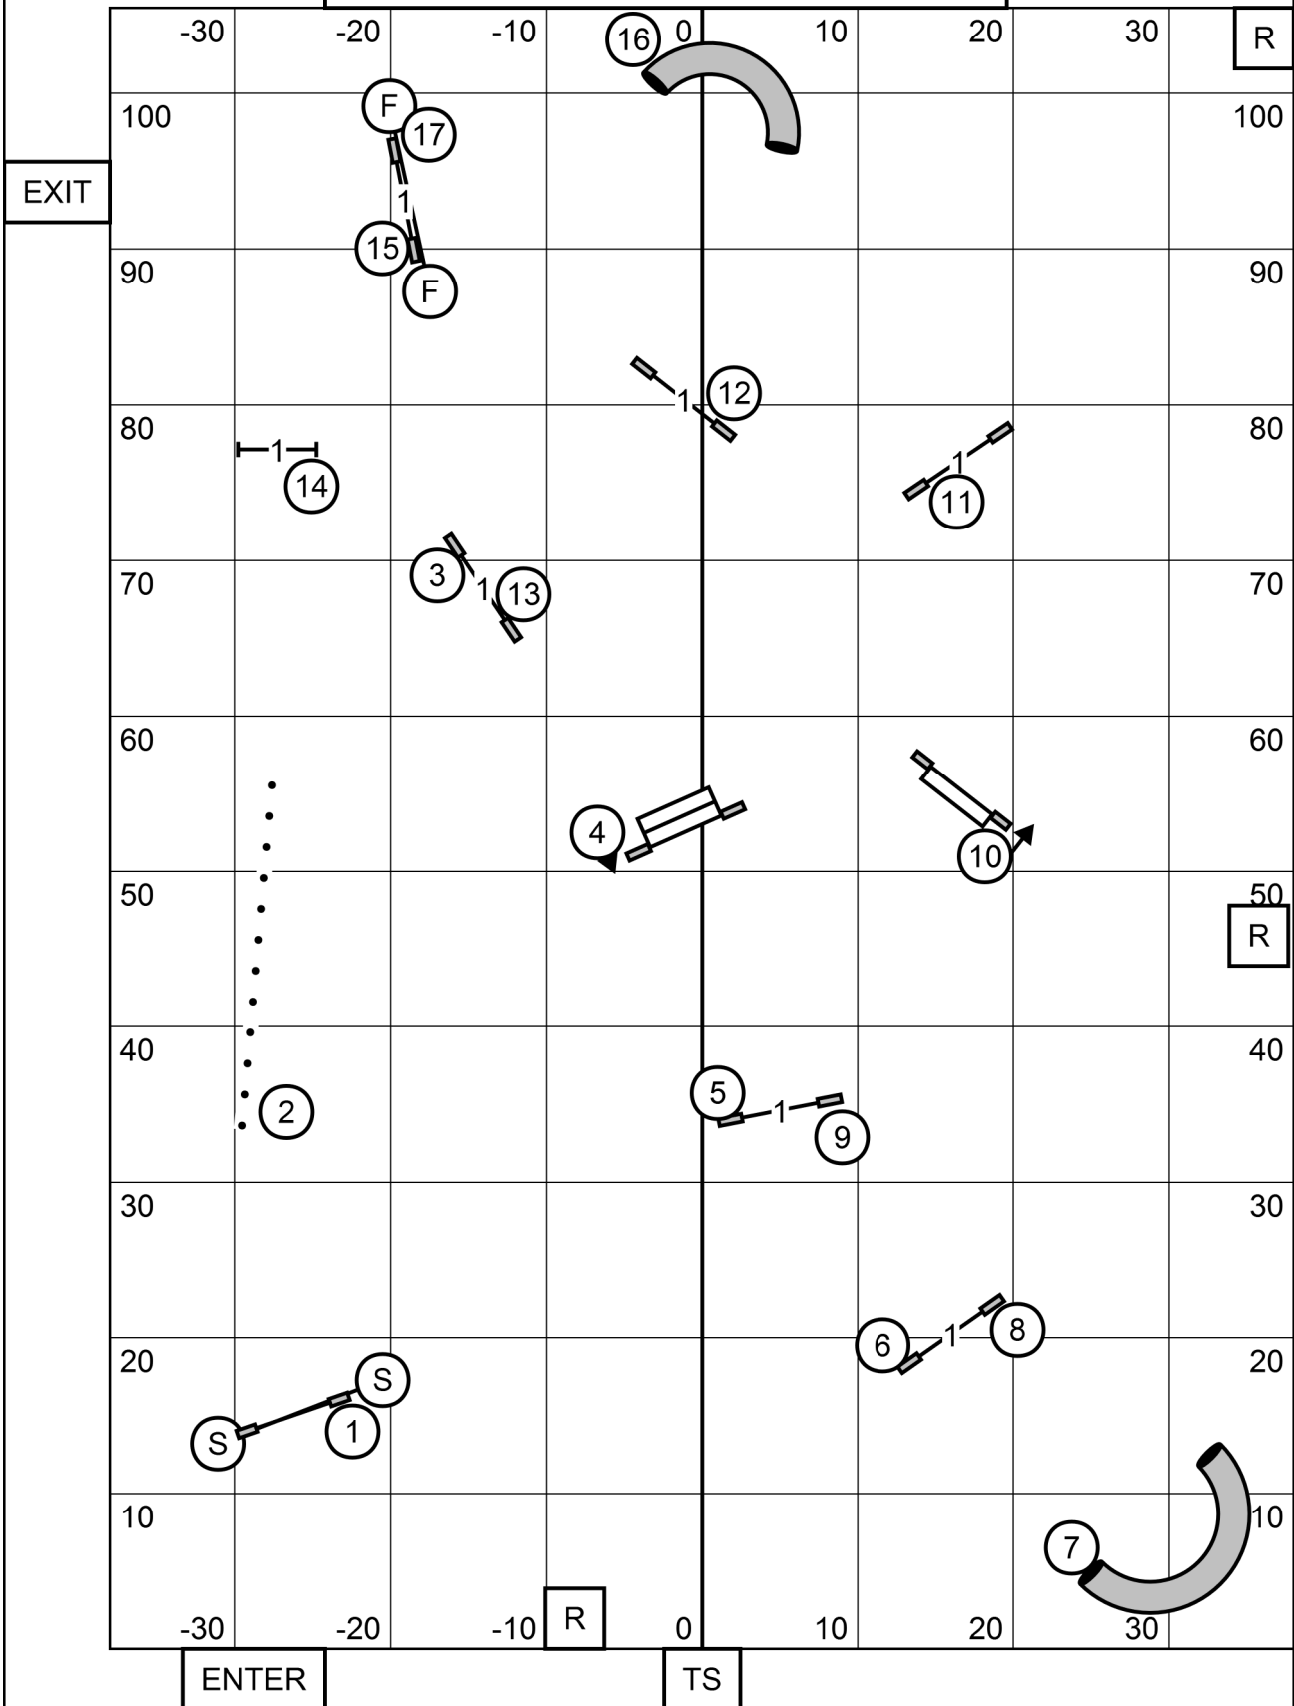

ICELANDIC SHEEPDOG CLUB OF AMERICA
FRIDAY OCTOBER 16, 2020
AMERICAN K9 COUNTRY, AMHERST NH
OPEN JWW
JUDGE: SHERRY JEFFERSON