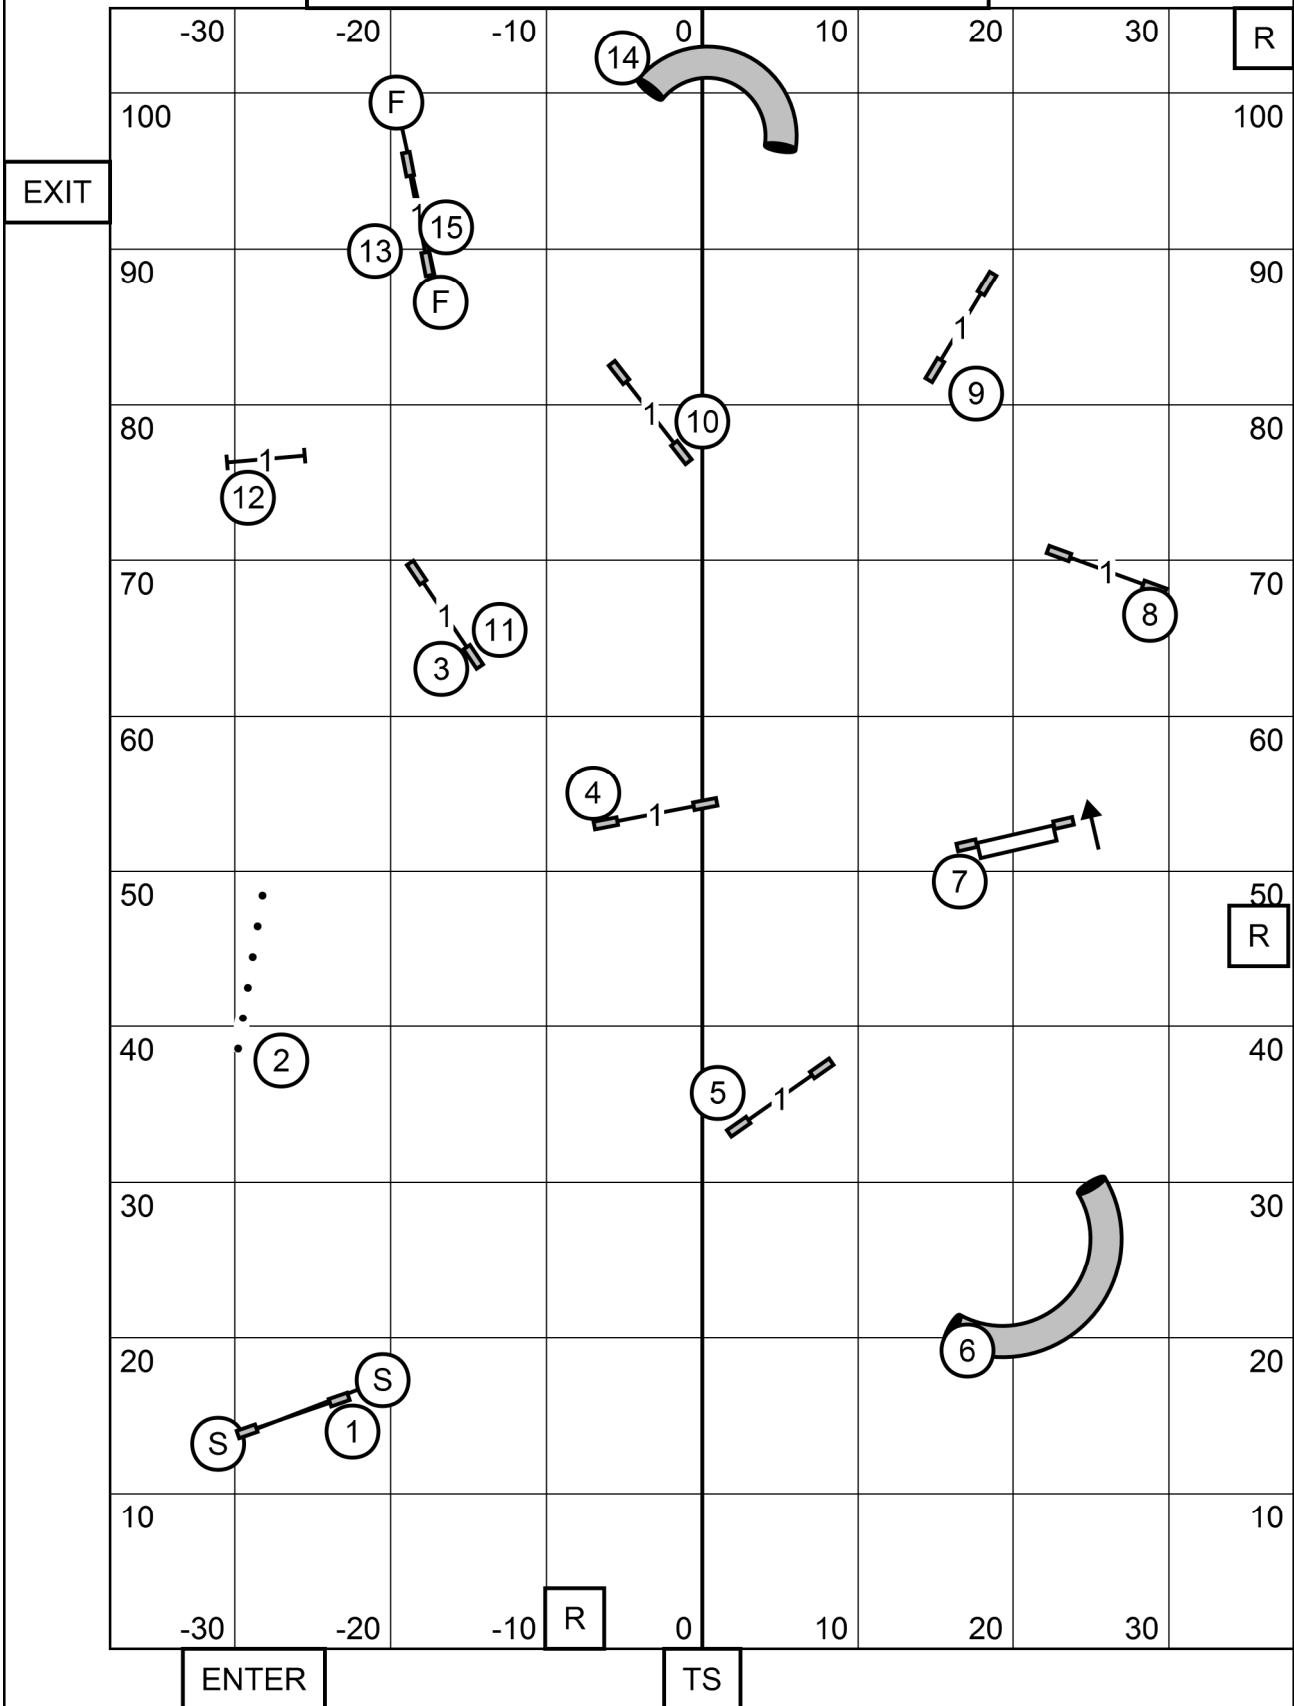

ICELANDIC SHEEPDOG CLUB OF AMERICA  
 FRIDAY OCTOBER 16, 2020  
 AMERICAN K9 COUNTRY, AMHERST NH  
**OPEN STANDARD**  
 JUDGE: SHERRY JEFFERSON

ICELANDIC SHEEPDOG CLUB OF AMERICA  
 FRIDAY OCTOBER 16, 2020  
 AMERICAN K9 COUNTRY, AHERST NH  
**NOVICE STANDARD**  
 JUDGE: SHERRY JEFFERSON

ICELANDIC SHEEPDOG CLUB OF AMERICA  
 FRIDAY OCTOBER 16, 2020  
 AMERICAN K9 COUNTRY, AMHERST NH  
**FAST (ALL CLASSES)**  
 JUDGE: SHERRY JEFFERSON

- XM SEND: (6) (5) (4) 60 pts(bonus+25)
- OP SEND: (6) (5) (4) 55 pts(bonus+20)
- NOV SEND: (5) (4) or (4) (5) in flow 50 pts(bonus+21)

ICELANDIC SHEEPDOG CLUB OF AMERICA  
 FRIDAY OCTOBER 16, 2020  
 AMERICAN K9 COUNTRY, AMHERST NH  
**TIME 2 BEAT**  
 JUDGE: SHERRY JEFFERSON