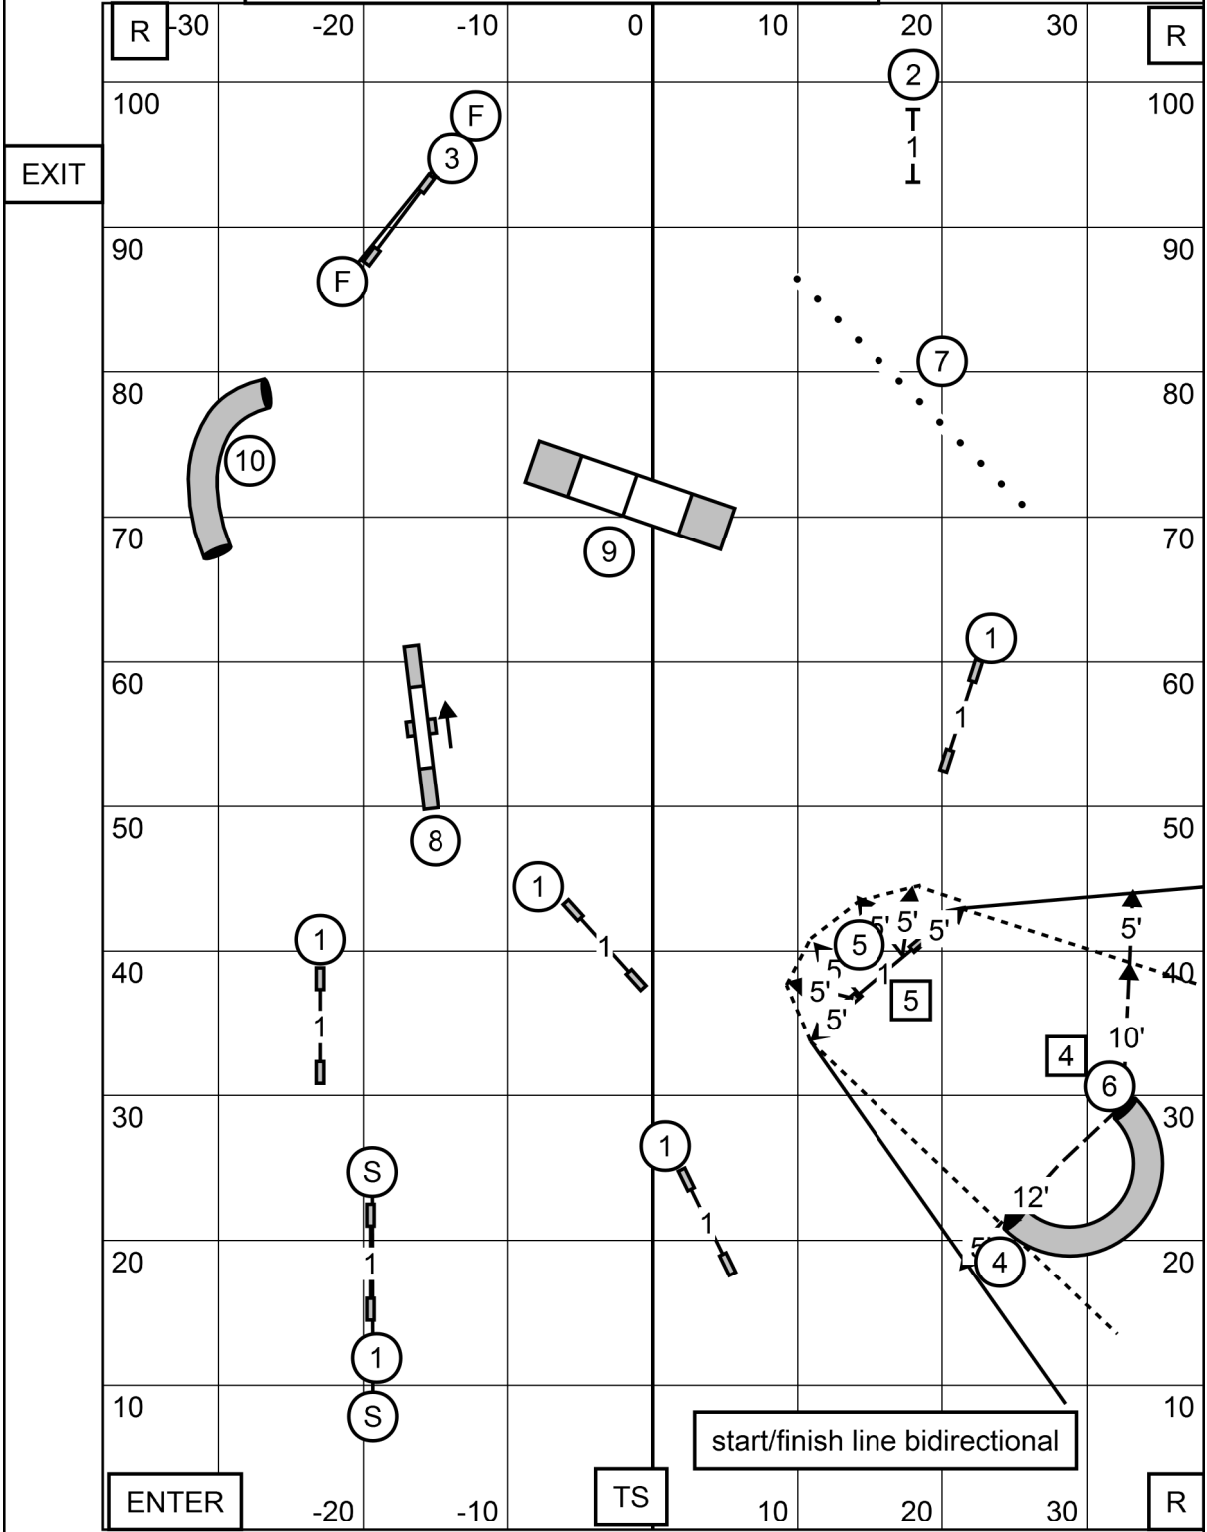

ICELANDIC SHEEPDOG CLUB OF AMERICA  
 FRIDAY OCTOBER 16, 2020  
 AMERICAN K9 COUNTRY, AMHERST NH  
**FAST (ALL CLASSES)**  
 JUDGE: SHERRY JEFFERSON

- XM SEND: (6) (5) (4) 60 pts(bonus+25)
- OP SEND: (6) (5) (4) 55 pts(bonus+20)
- NOV SEND: (5) (4) or (4) (5) in flow 50 pts(bonus+21)