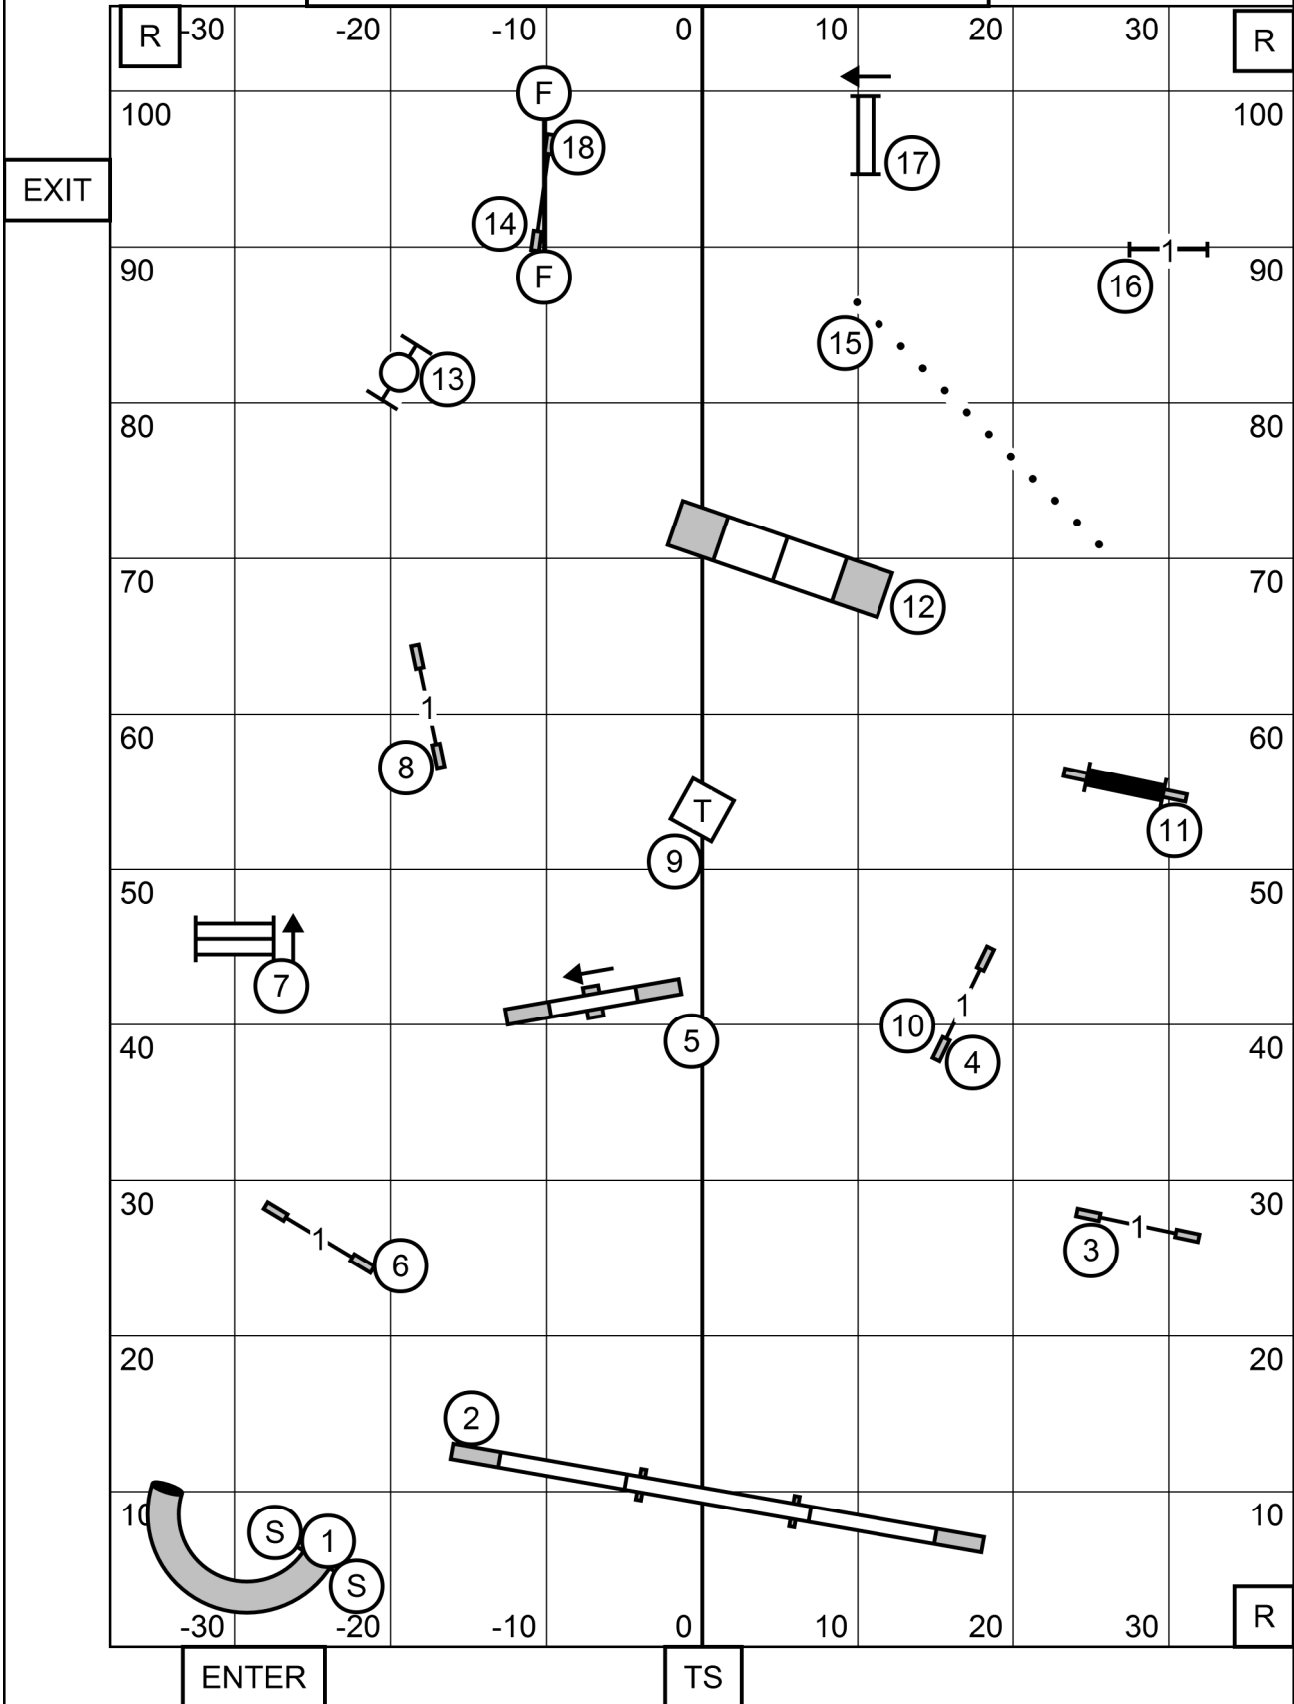

ICELANDIC SHEEPDOG CLUB OF AMERICA
FRIDAY OCTOBER 16, 2020
AMERICAN K9 COUNTRY, AMHERST NH
OPEN STANDARD
JUDGE: SHERRY JEFFERSON