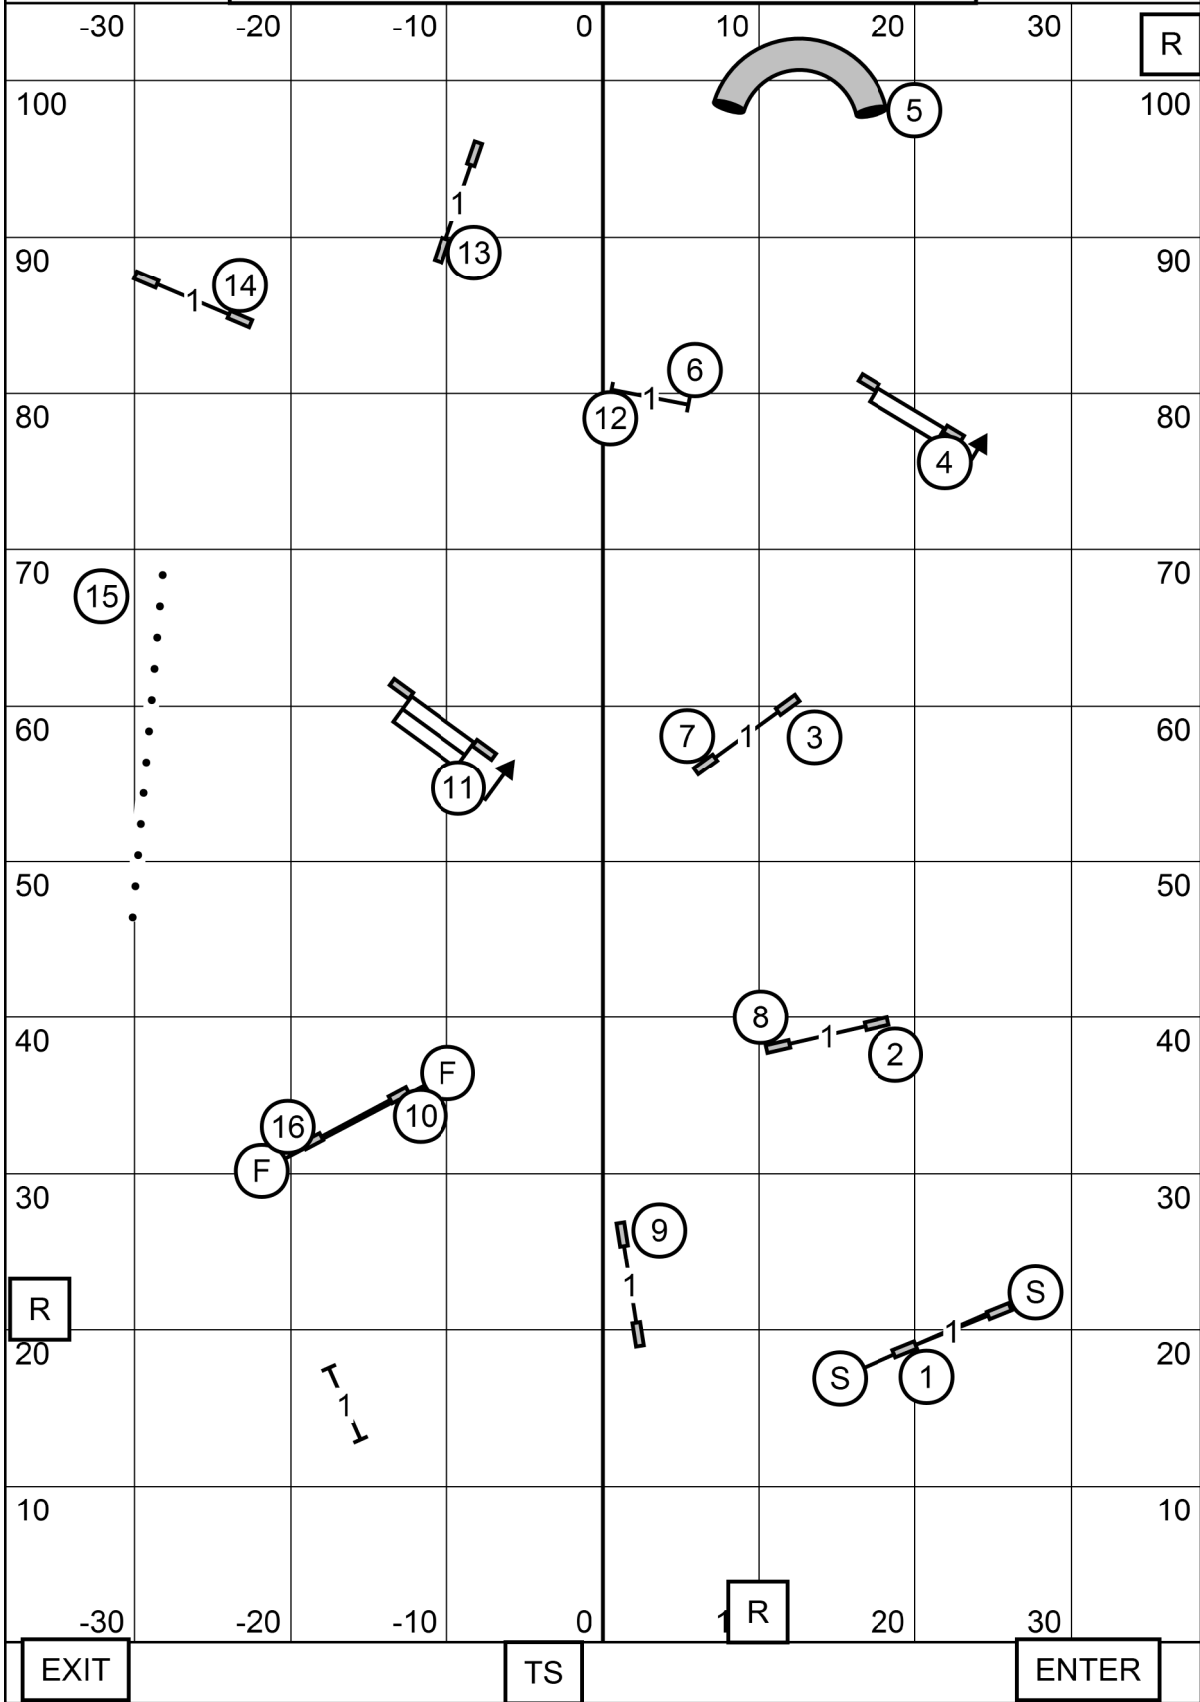

MAYFLOWER PEMBROKE WELSH CORGI CLUB
 MONDAY OCTOBER 19, 2020
 AMERICAN K9 COUNTRY, AMHERST NH
OPEN STANDARD TRIAL 2
 JUDGE: SHERRY JEFFERSON

MAYFLOWER PEMBROKE WELSH CORGI CLUB
 MONDAY OCTOBER 19, 2020
 AMERICAN K9 COUNTRY, AMHERST NH
NOVICE STANDARD TRIAL 2
 JUDGE: SHERRY JEFFERSON

MAYFLOWER PEMBROKE WELSH CORGI CLUB
 MONDAY OCTOBER 19, 2020
 AMERICAN K9 COUNTRY, AMHERST NH
MASTER/EXCELLENT JWW TRIAL 1
 JUDGE: SHERRY JEFFERSON

MAYFLOWER PEMBROKE WELSH CORGI CLUB
 MONDAY OCTOBER 19, 2020
 AMERICAN K9 COUNTRY, AMHERST NH
OPEN JWW TRIAL 1
 JUDGE: SHERRY JEFFERSON