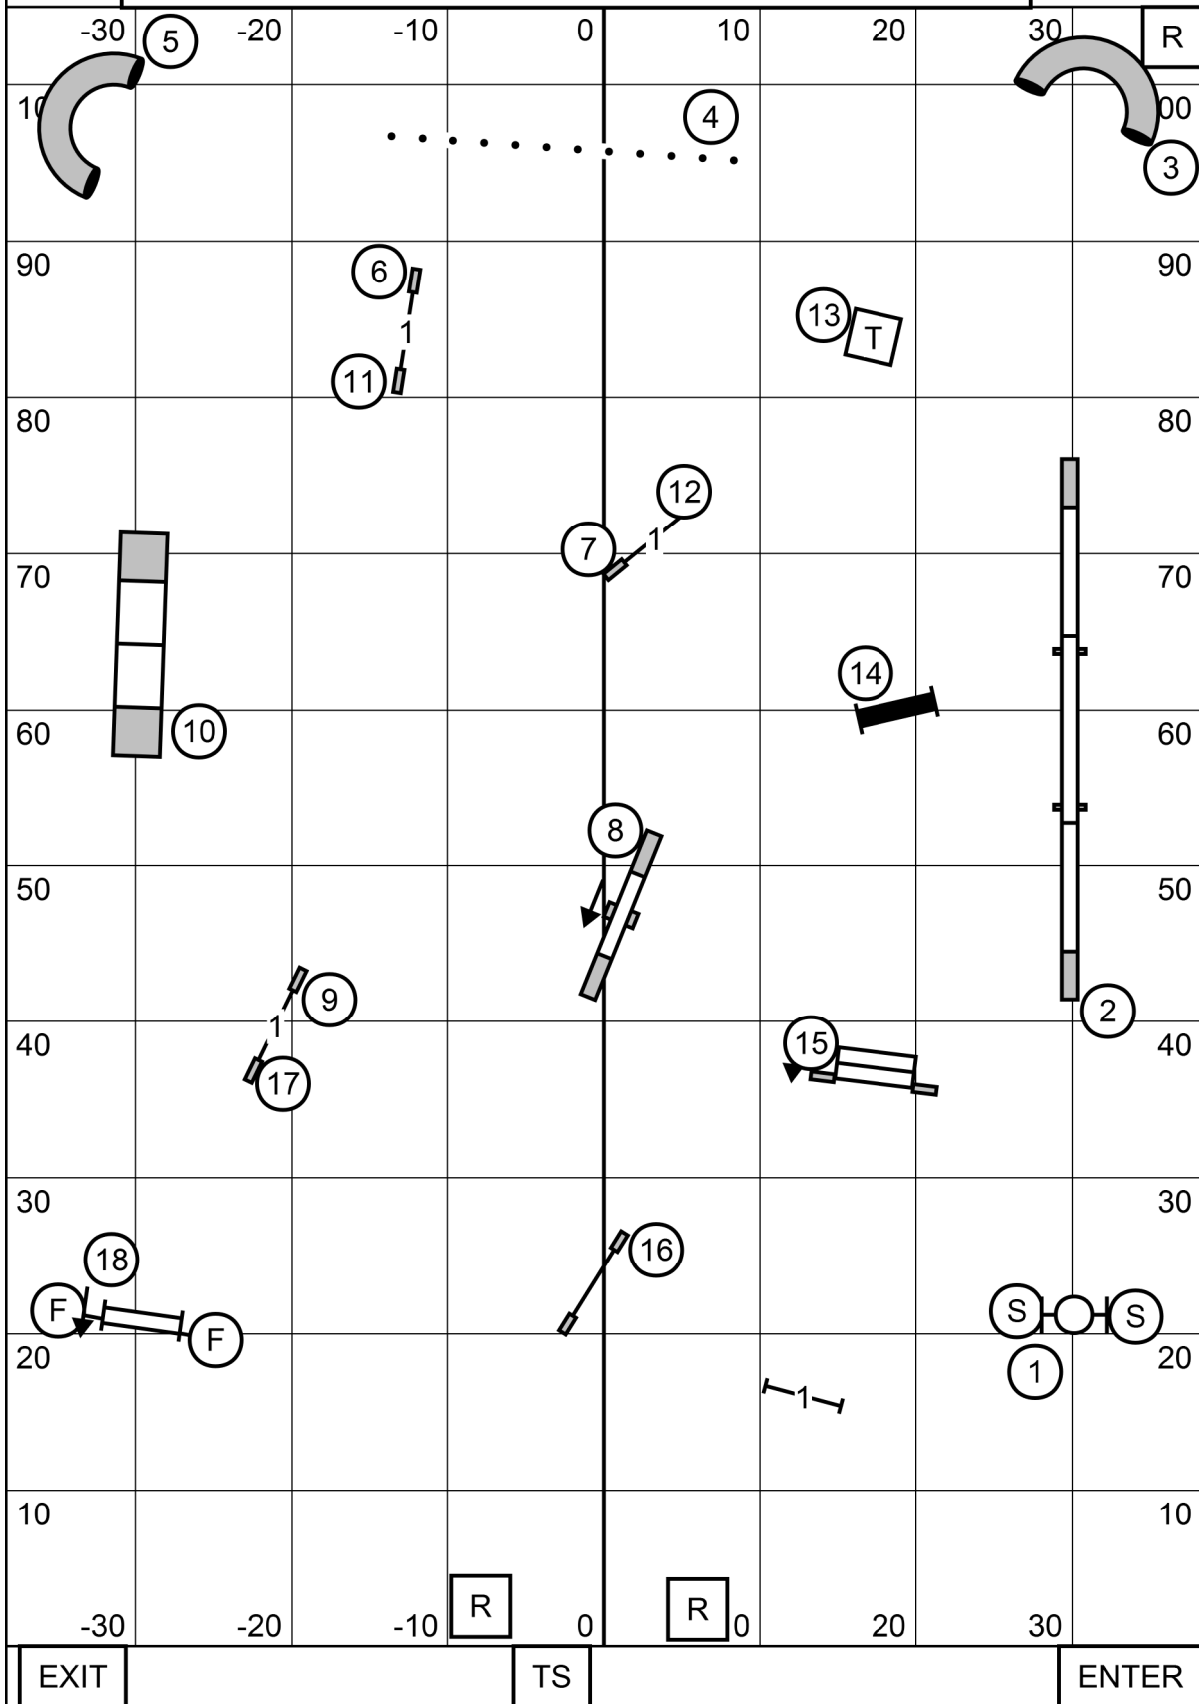

MAYFLOWER PEMBROKE WELSH CORGI CLUB
 MONDAY OCTOBER 19, 2020
 AMERICAN K9 COUNTRY, AMHERST NH
MASTER/EXCELLENT STANDARD TRIAL #1
 JUDGE: SHERRY JEFFERSON

MAYFLOWER PEMBROKE WELSH CORGI CLUB
 MONDAY OCTOBER 19, 2020
 AMERICAN K9 COUNTRY, AMERST NH
OPEN STANDARD TRIAL #1
 JUDGE: SHERRY JEFFERSON