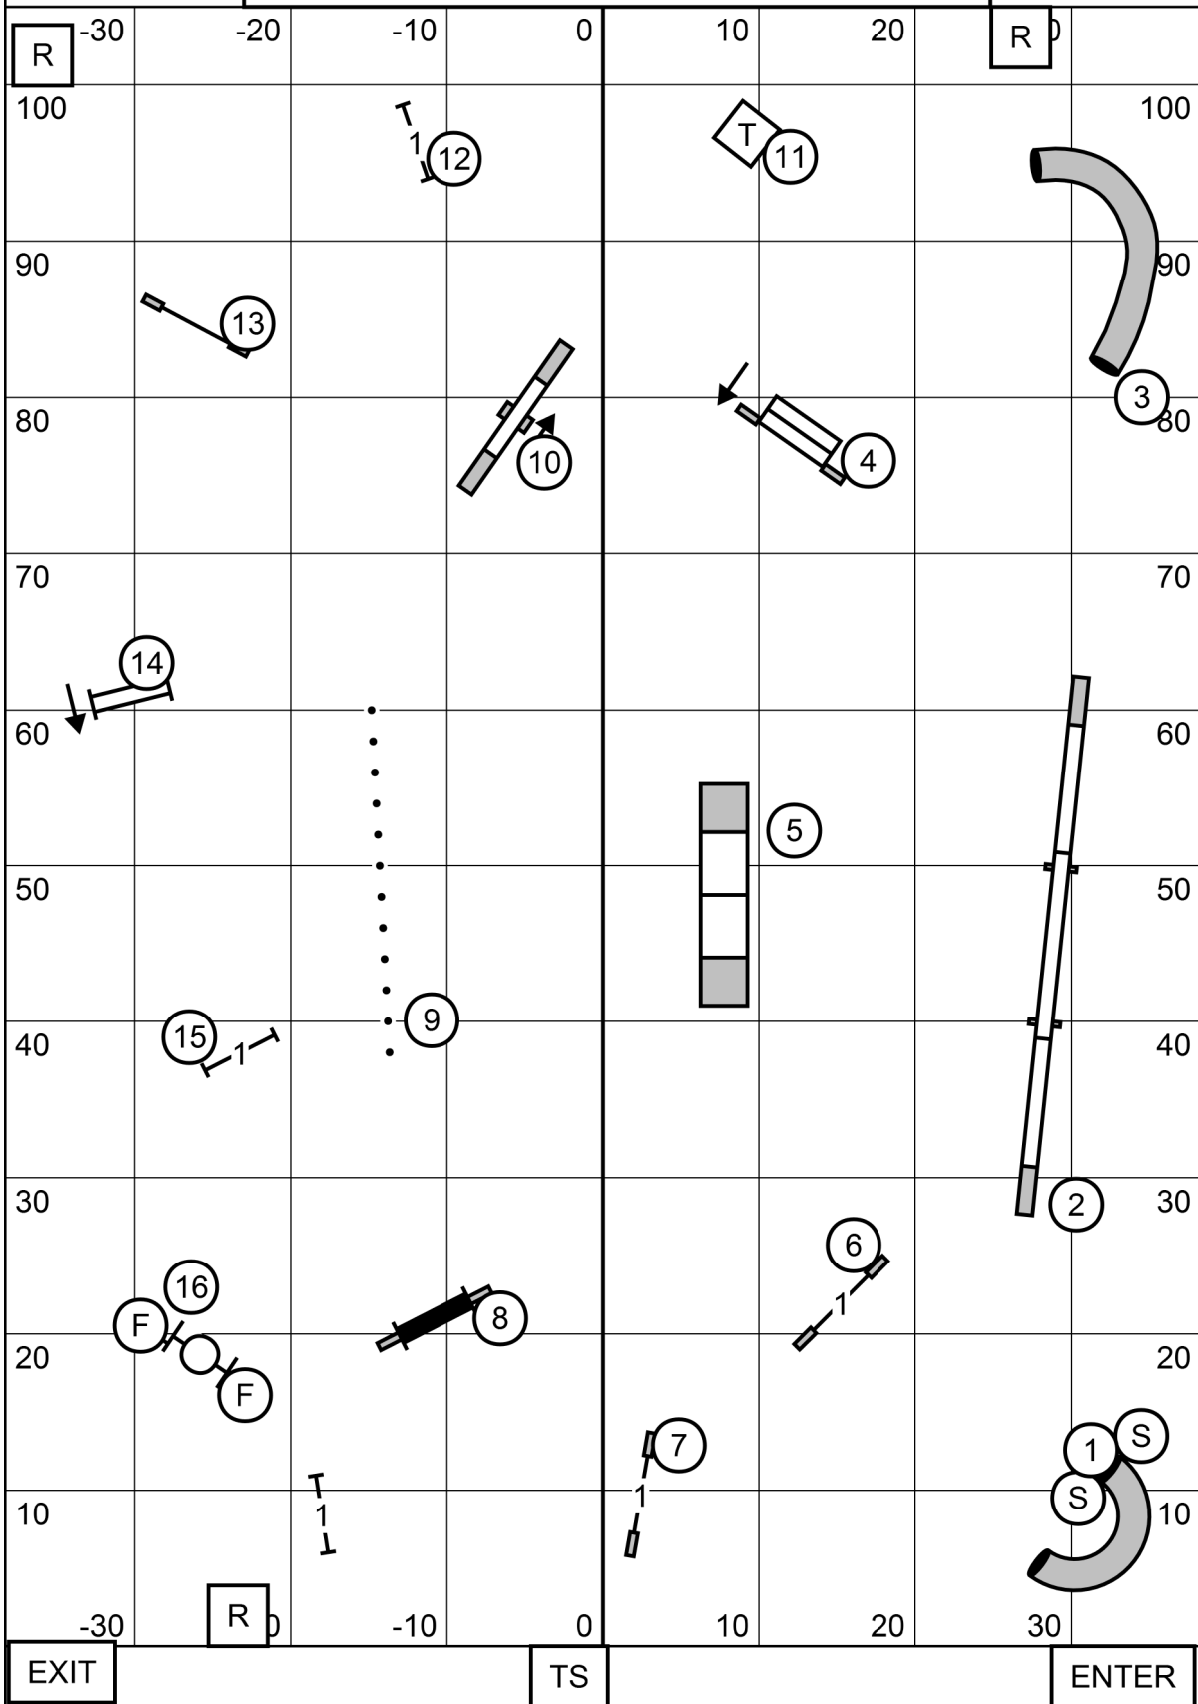

MAYFLOWER PEMBROKE WELSH CORGI CLUB
MONDAY OCTOBER 19, 2020
AMERICAN K9 COUNTRY, AMHERST NH
OPEN STANDARD TRIAL 2
JUDGE: SHERRY JEFFERSON