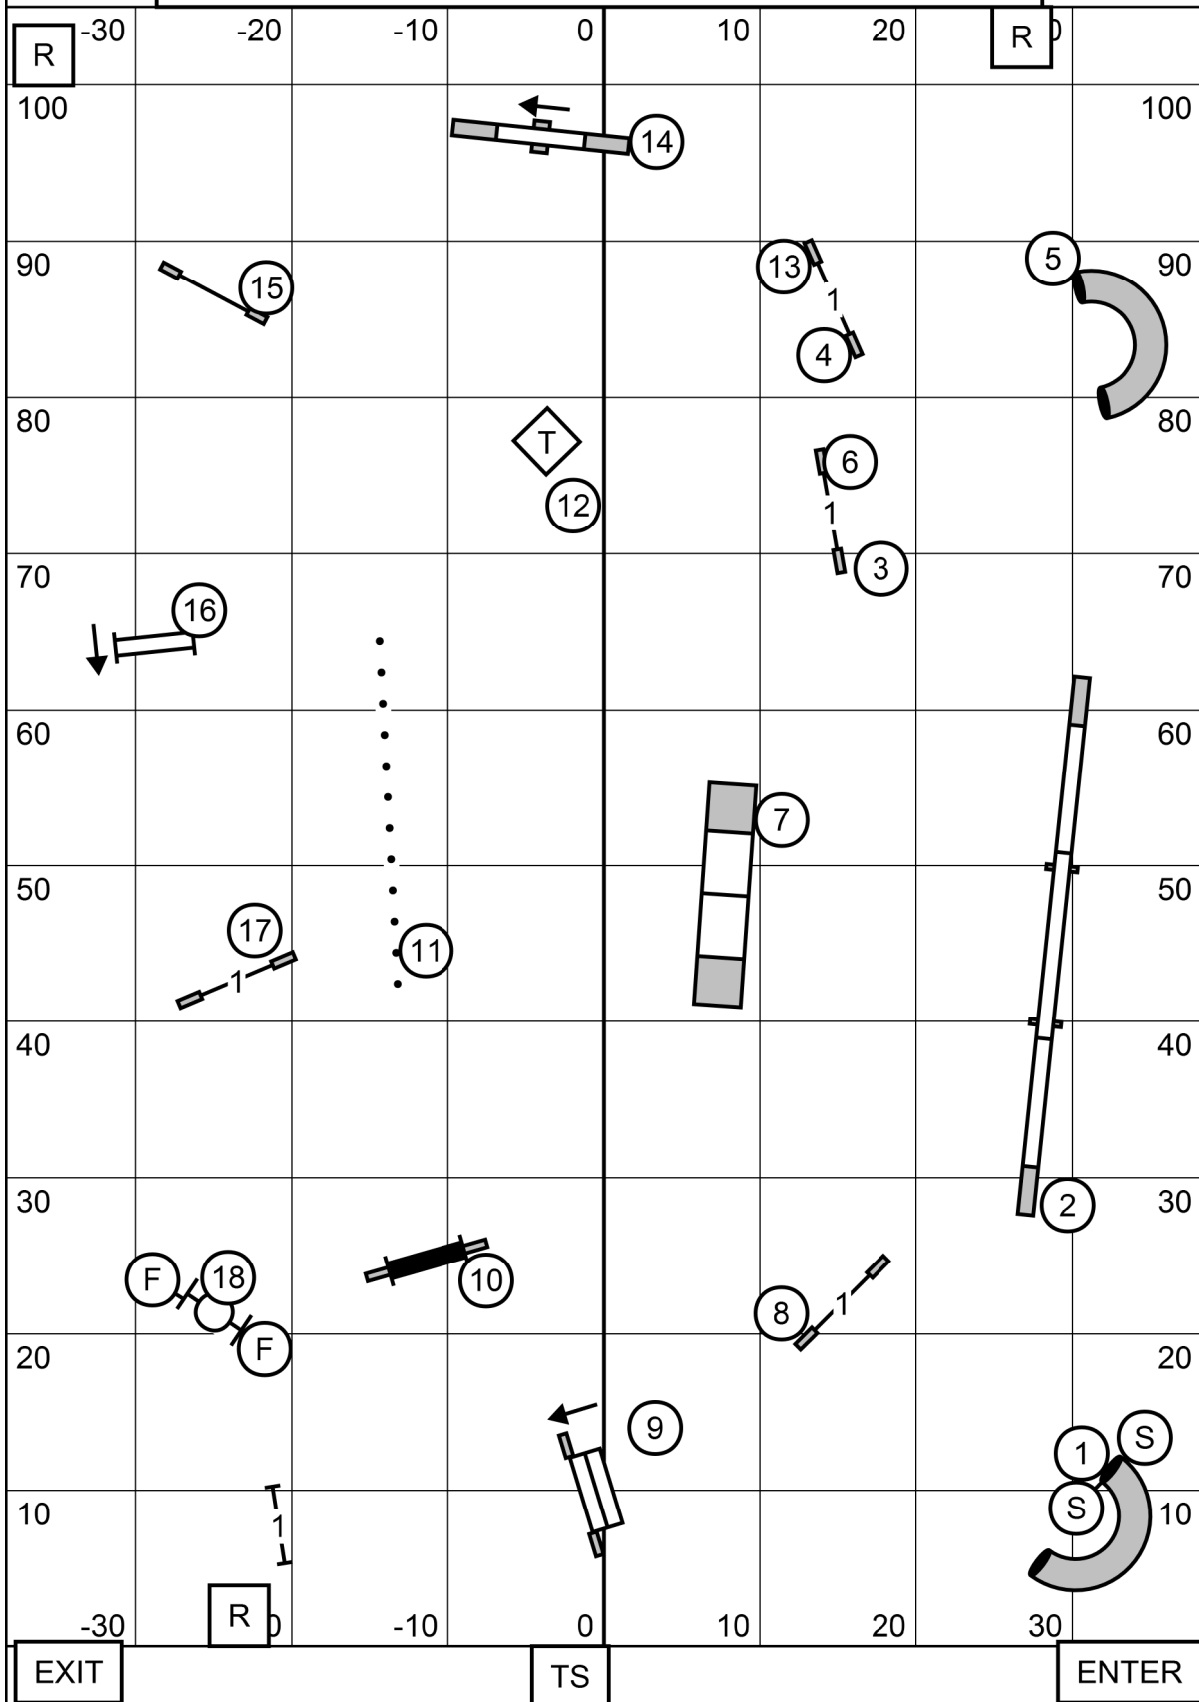

MAYFLOWER PEMBROKE WELSH CORGI CLUB
MONDAY OCTOBER 19, 2020
AMERICAN K9 COUNTRY, AMHERST NH
MASTER/EXCELLENT STANDARD TRIAL 2
JUDGE: SHERRY JEFFERSON