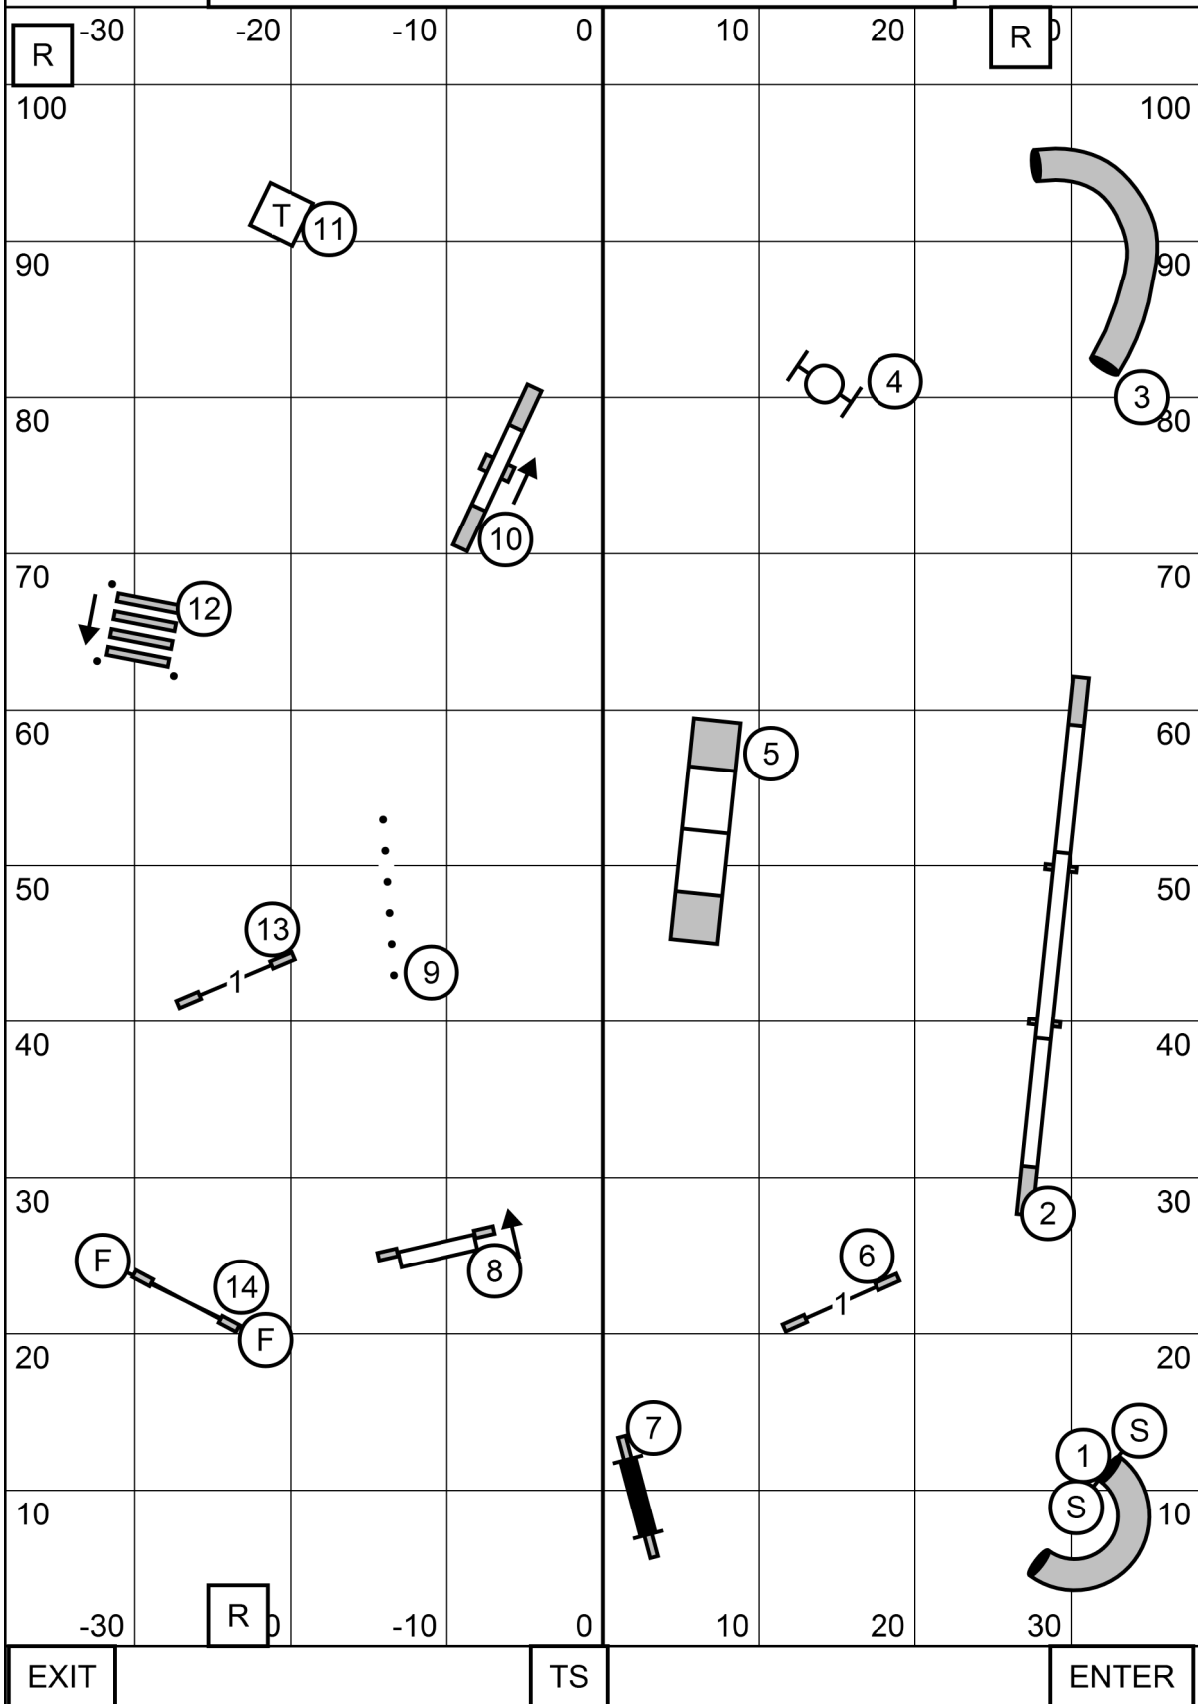

MAYFLOWER PEMBROKE WELSH CORGI CLUB
MONDAY OCTOBER 19, 2020
AMERICAN K9 COUNTRY, AMHERST NH
NOVICE STANDARD TRIAL 2
JUDGE: SHERRY JEFFERSON