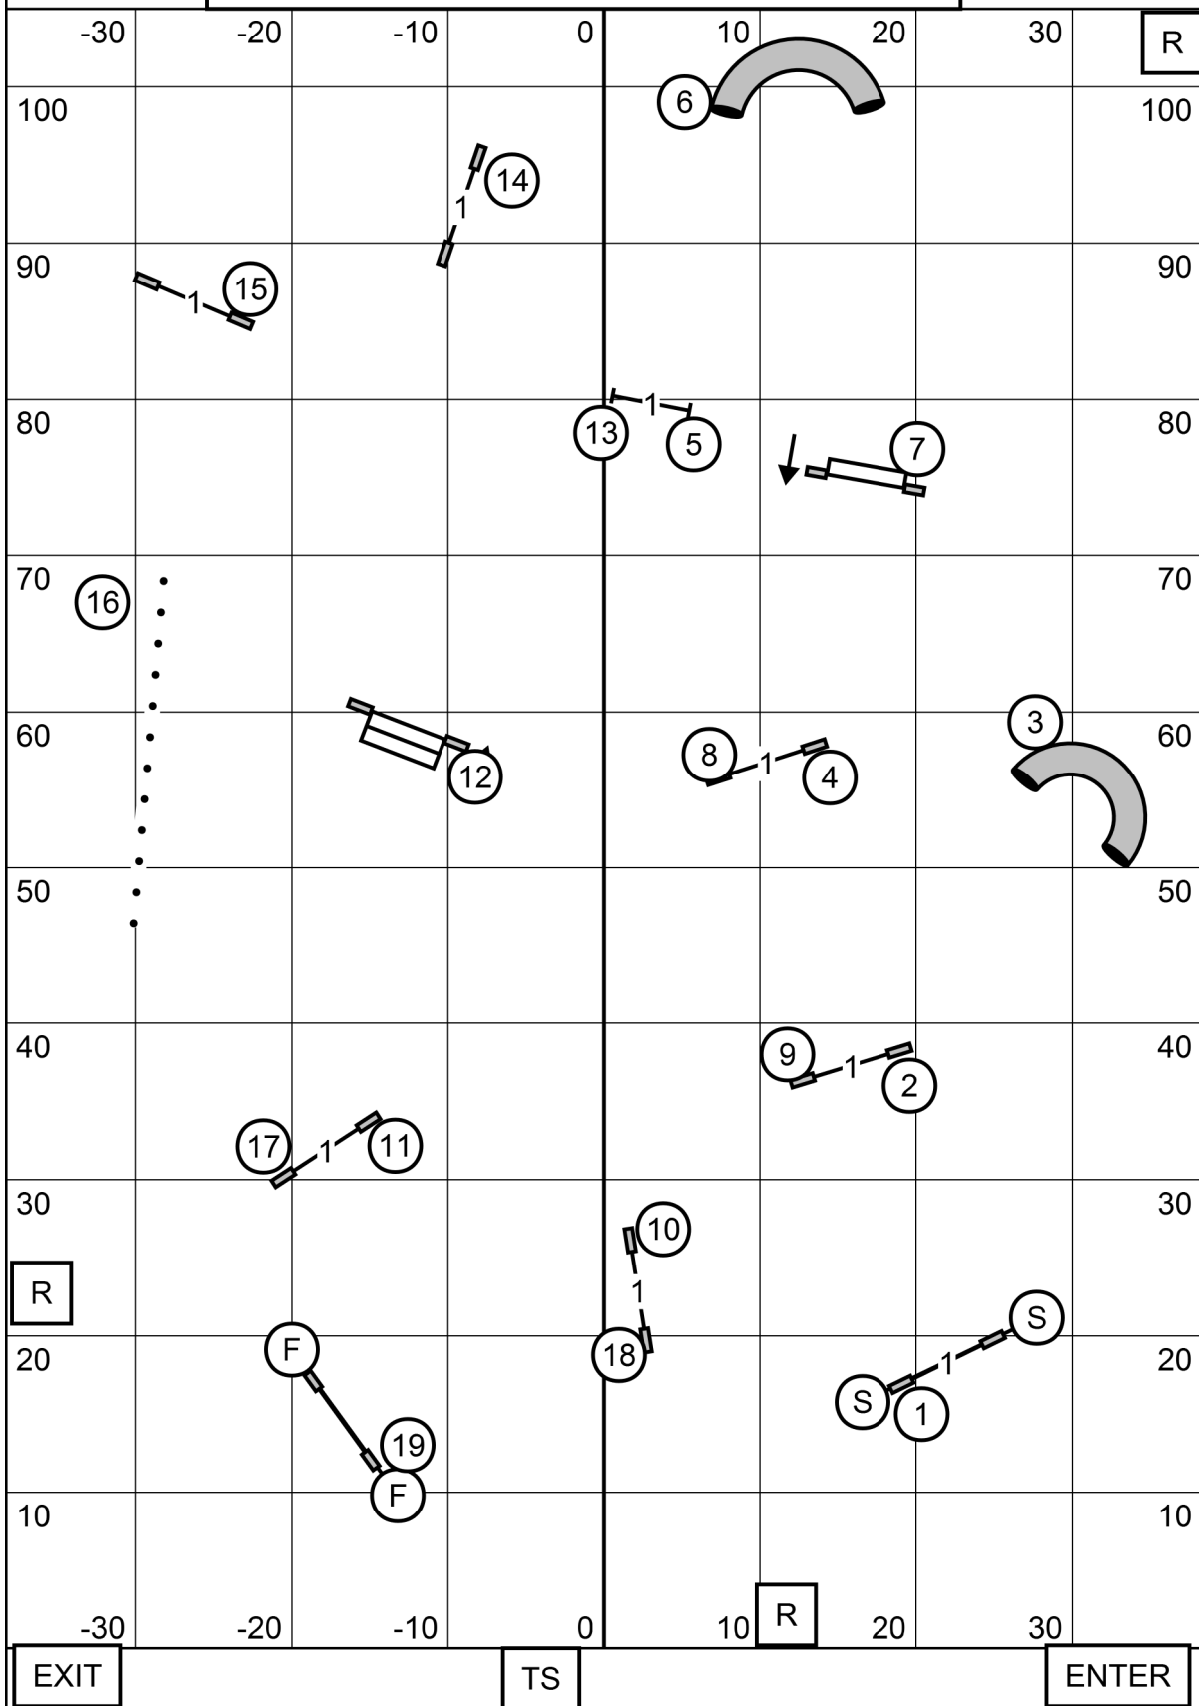

MAYFLOWER PEMBROKE WELSH CORGI CLUB
MONDAY OCTOBER 19, 2020
AMERICAN K9 COUNTRY, AMHERST NH
MASTER/EXCELLENT JWW TRIAL 1
JUDGE: SHERRY JEFFERSON