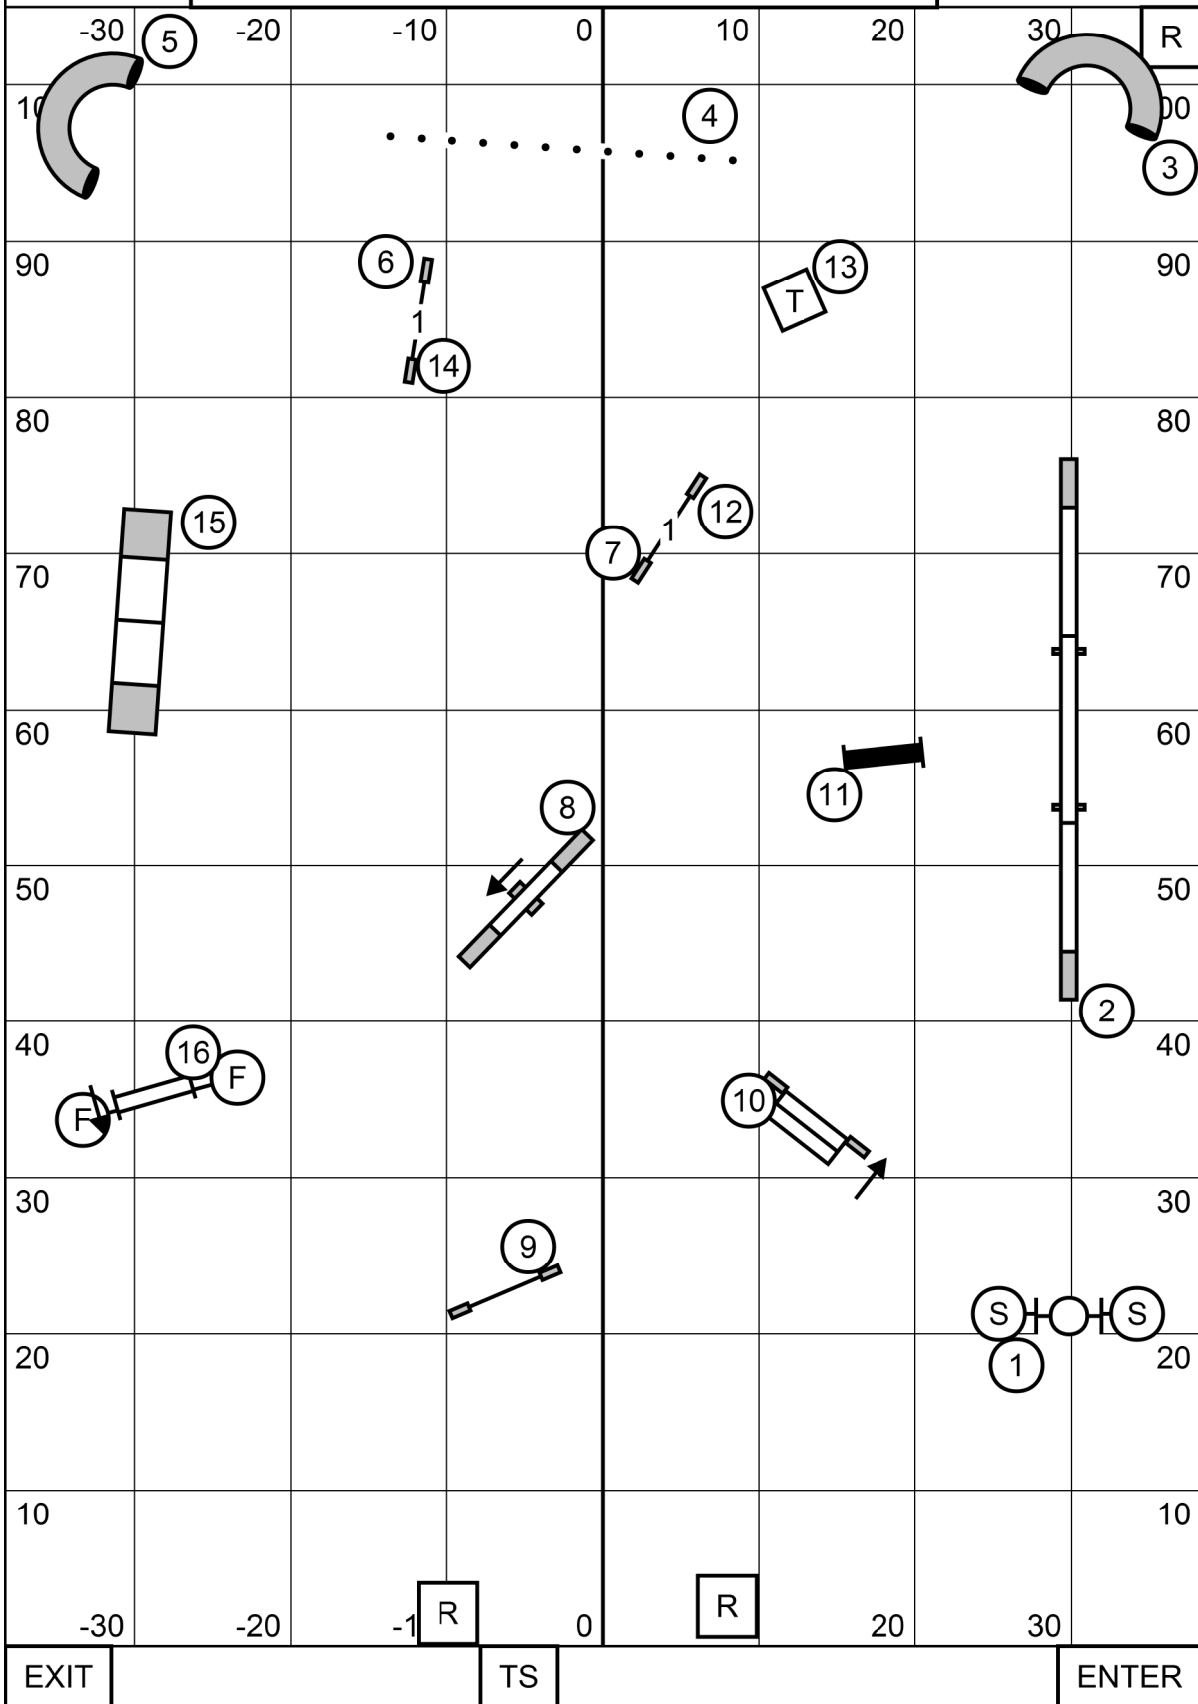

MAYFLOWER PEMBROKE WELSH CORGI CLUB
 MONDAY OCTOBER 19, 2020
 AMERICAN K9 COUNTRY, AMHERST NH
MASTER/EXCELLENT STANDARD TRIAL #1
 JUDGE: SHERRY JEFFERSON

MAYFLOWER PEMBROKE WELSH CORGI CLUB
 MONDAY OCTOBER 19, 2020
 AMERICAN K9 COUNTRY, AMERST NH
OPEN STANDARD TRIAL #1
 JUDGE: SHERRY JEFFERSON

MAYFLOWER PEMBROKE WELSH CORGI CLUB
 MONDAY OCTOBER 19, 2020
 AMERICAN K9 COUNTRY, AMHERST NH
NOVICE STANDARD #1
 JUDGE: SHERRY JEFFERSON

MAYFLOWER PEMBROKE WELSH CORGI CLUB
 MONDAY OCTOBER 19, 2020
 AMERICAN K9 COUNTRY, AMHERST NH
MASTER/EXCELLENT STANDARD TRIAL 2
 JUDGE: SHERRY JEFFERSON