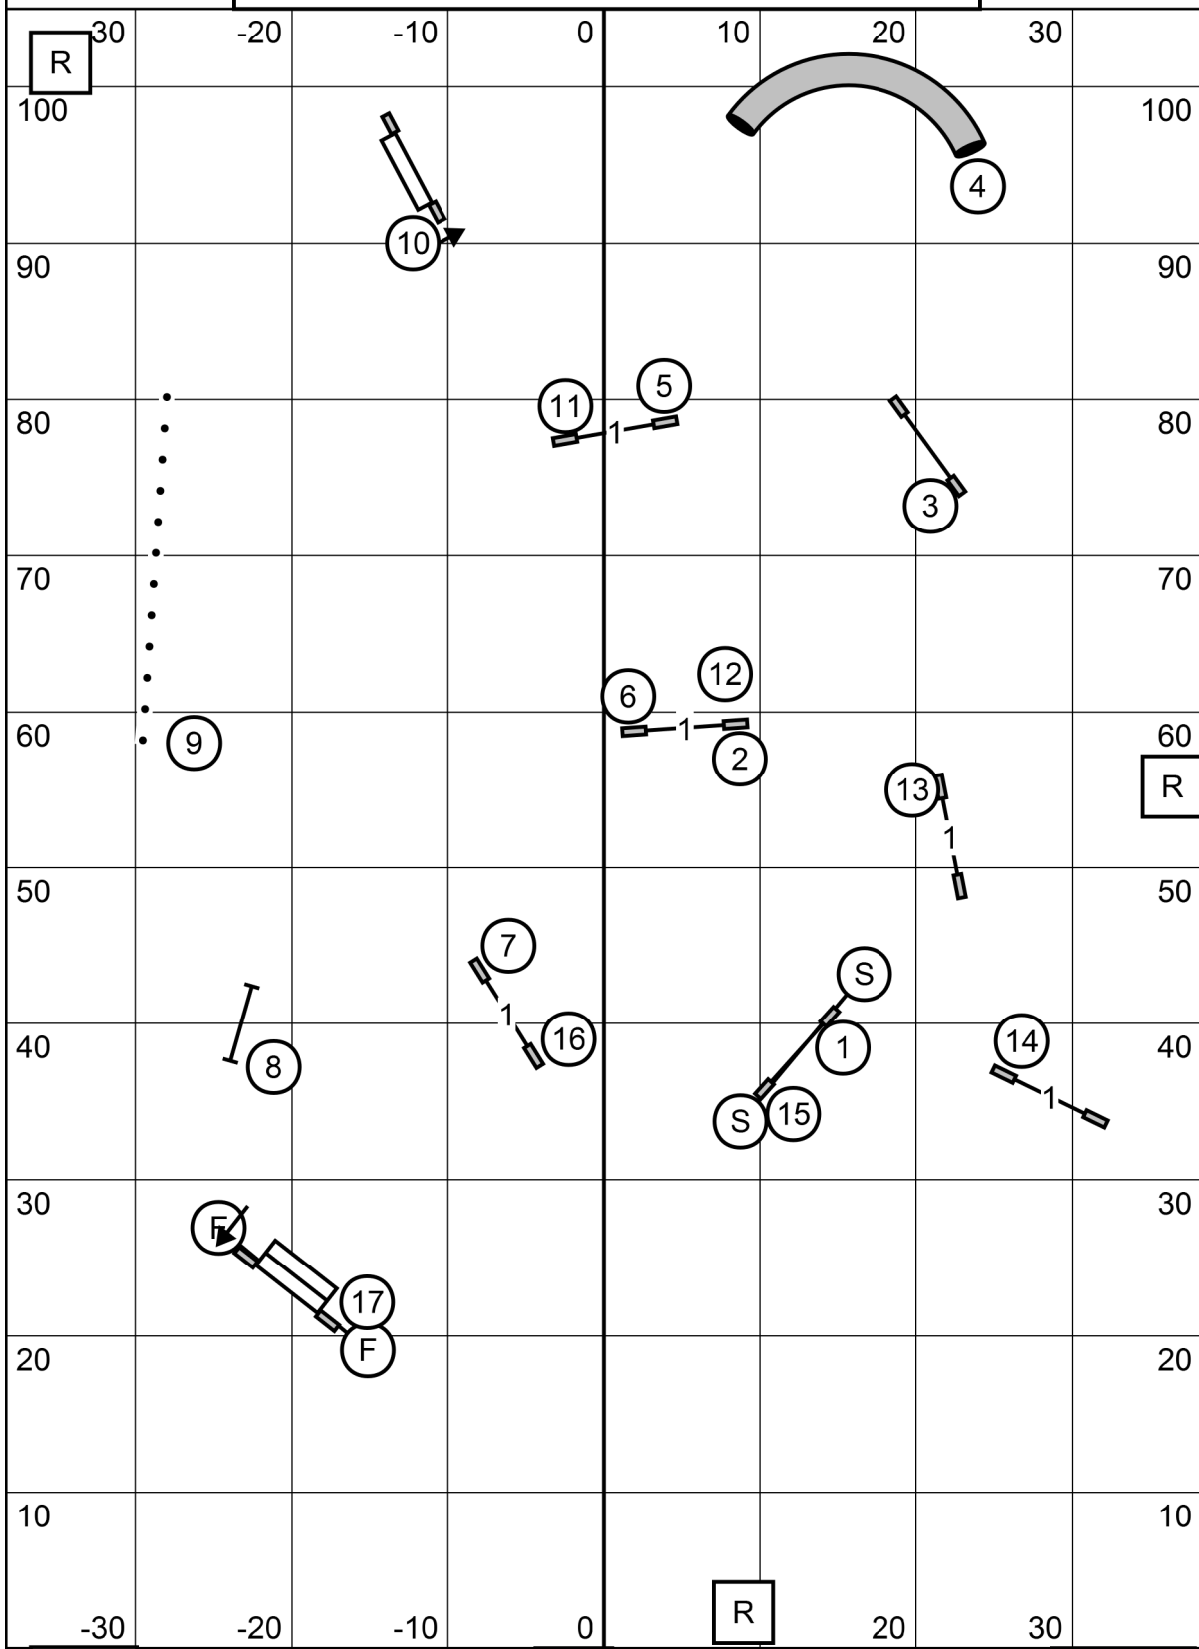

MAYFLOWER PEMBROKE WELSH CORGI CLUB
MONDAY OCTOBER 19, 2020
AMERICAN K9 COUNTRY, AMHERST NH
OPEN JWW TRIAL 2
JUDGE: SHERRY JEFFERSON

EXIT TS ENTER