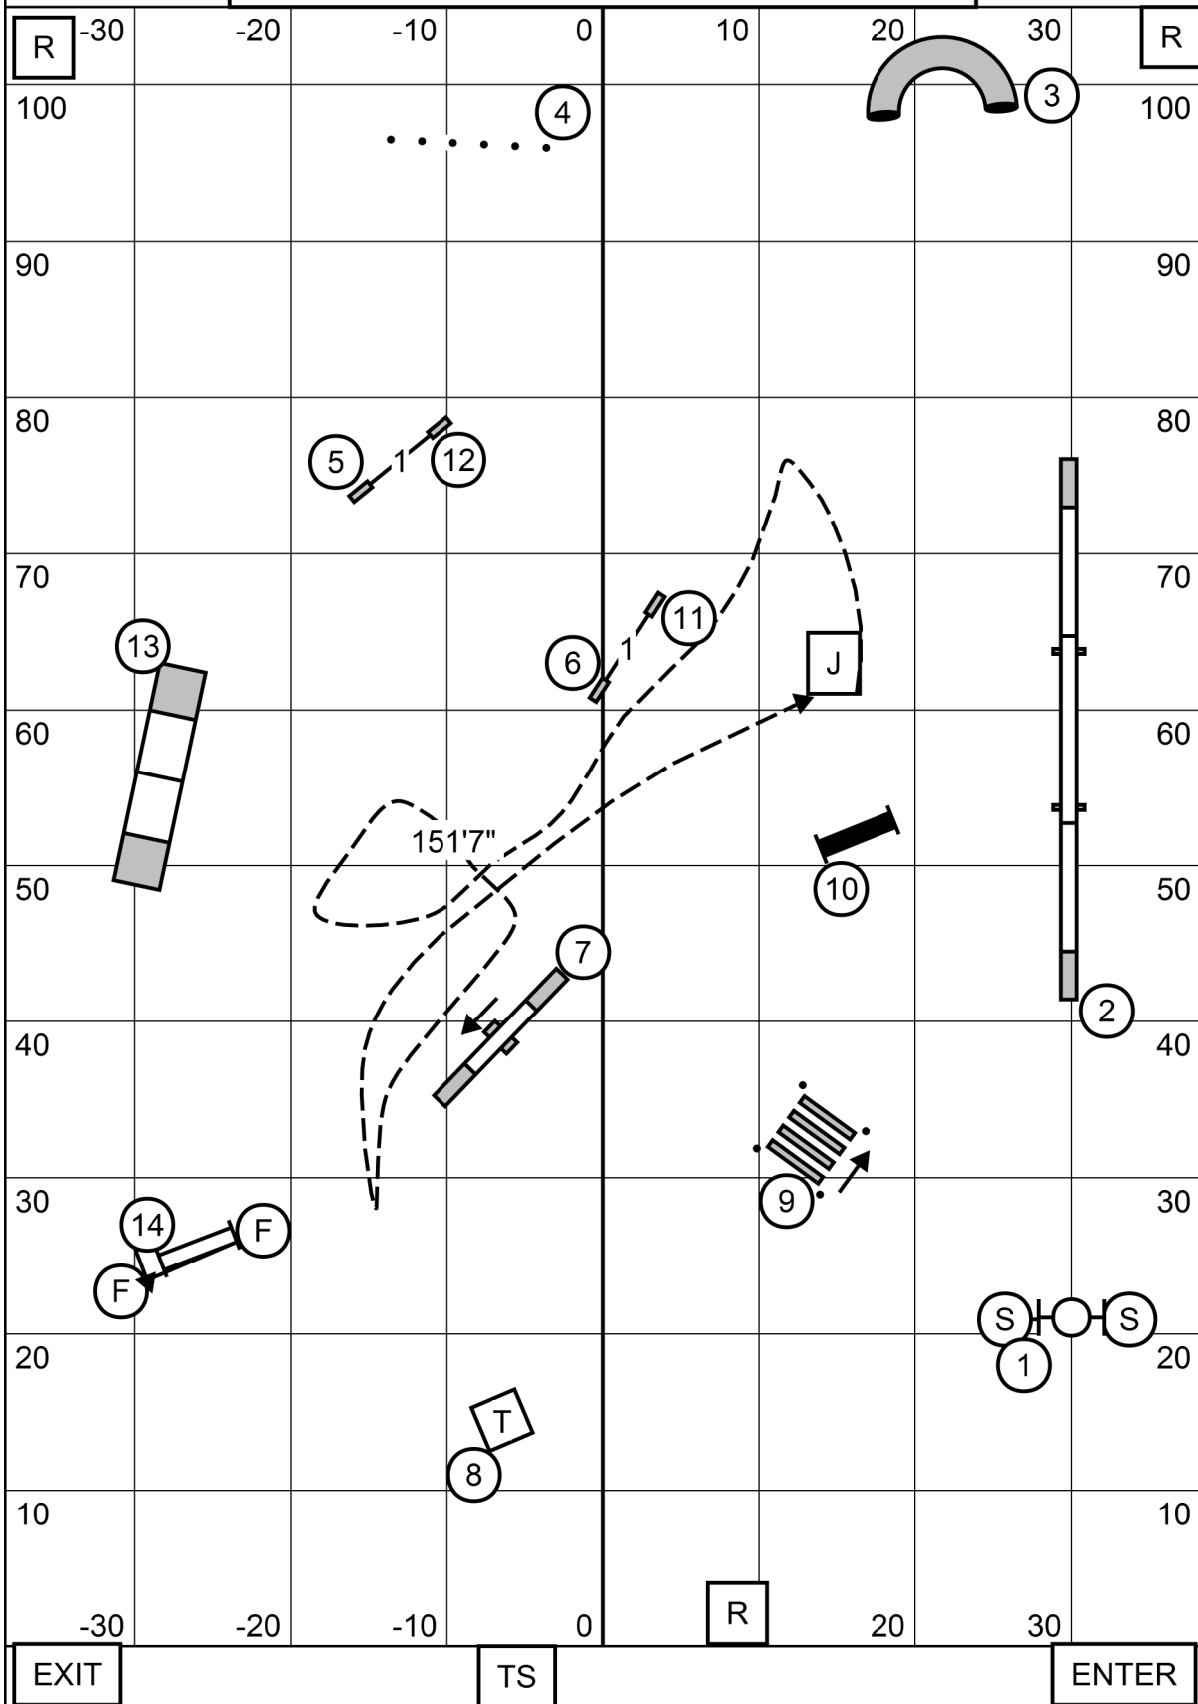

MAYFLOWER PEMBROKE WELSH CORGI CLUB
MONDAY OCTOBER 19, 2020
AMERICAN K9 COUNTRY, AMHERST NH
NOVICE STANDARD #1
JUDGE: SHERRY JEFFERSON