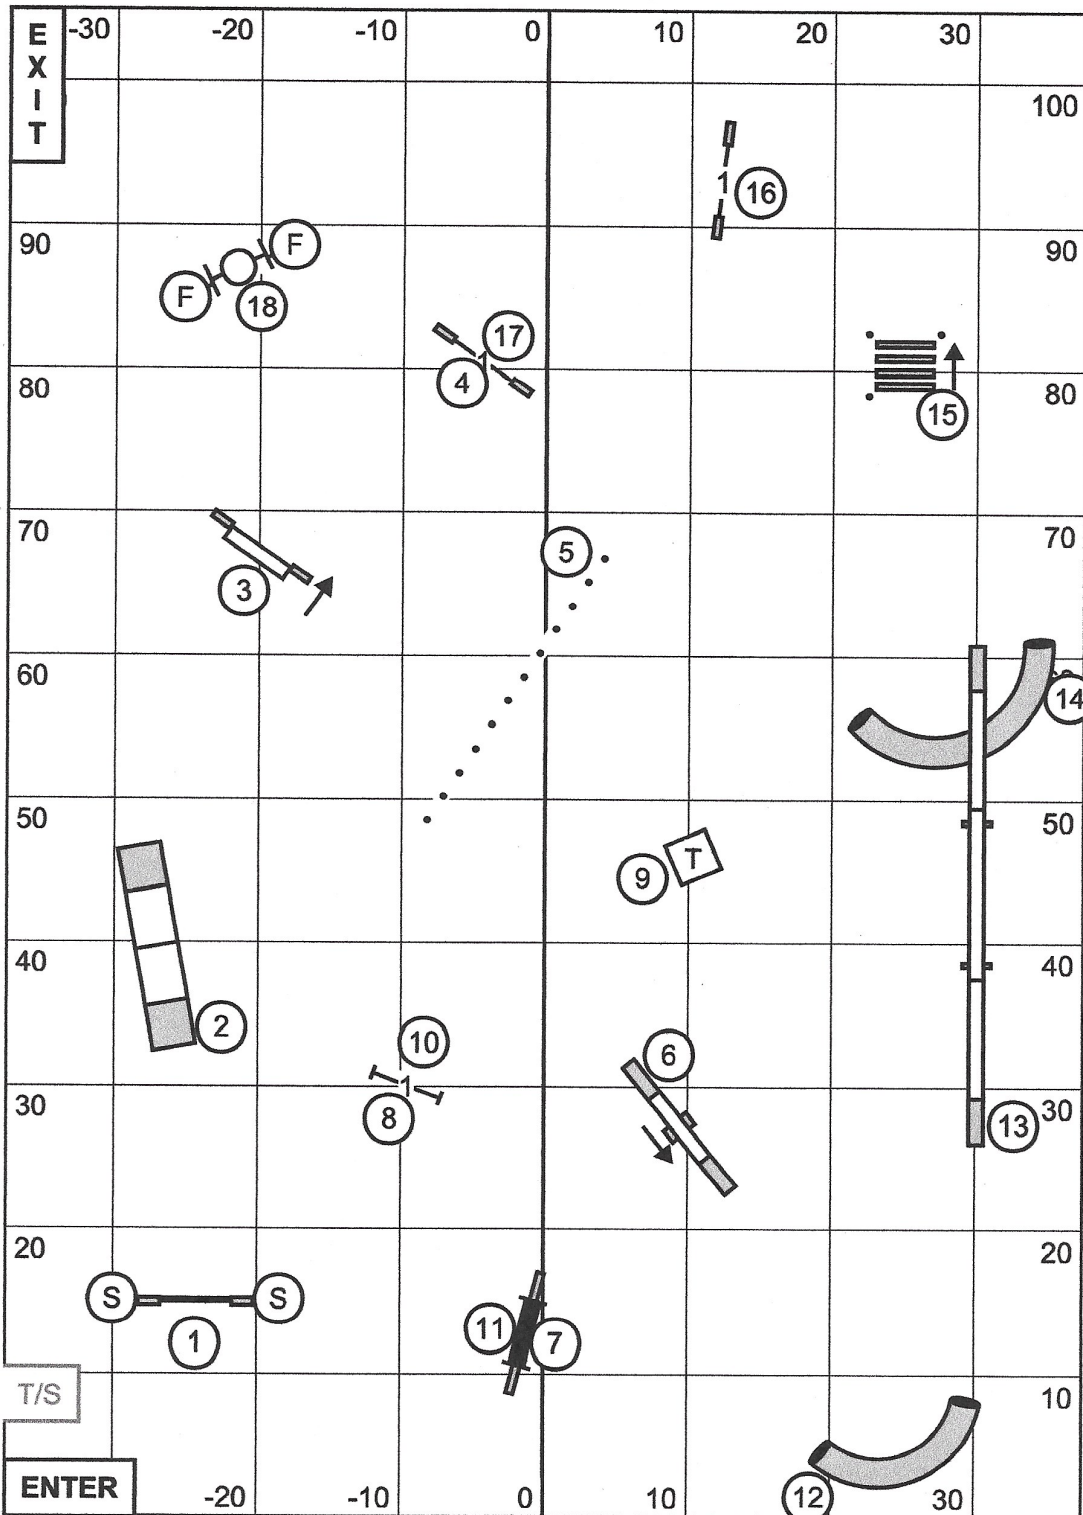

Exc. / Master Standard

Granite State Sheltand Sheepdog Club
of Southeast New Hampshire

October 24, 2020 ~ Amherst, NH ~AKC Judge Laura Kuterbach