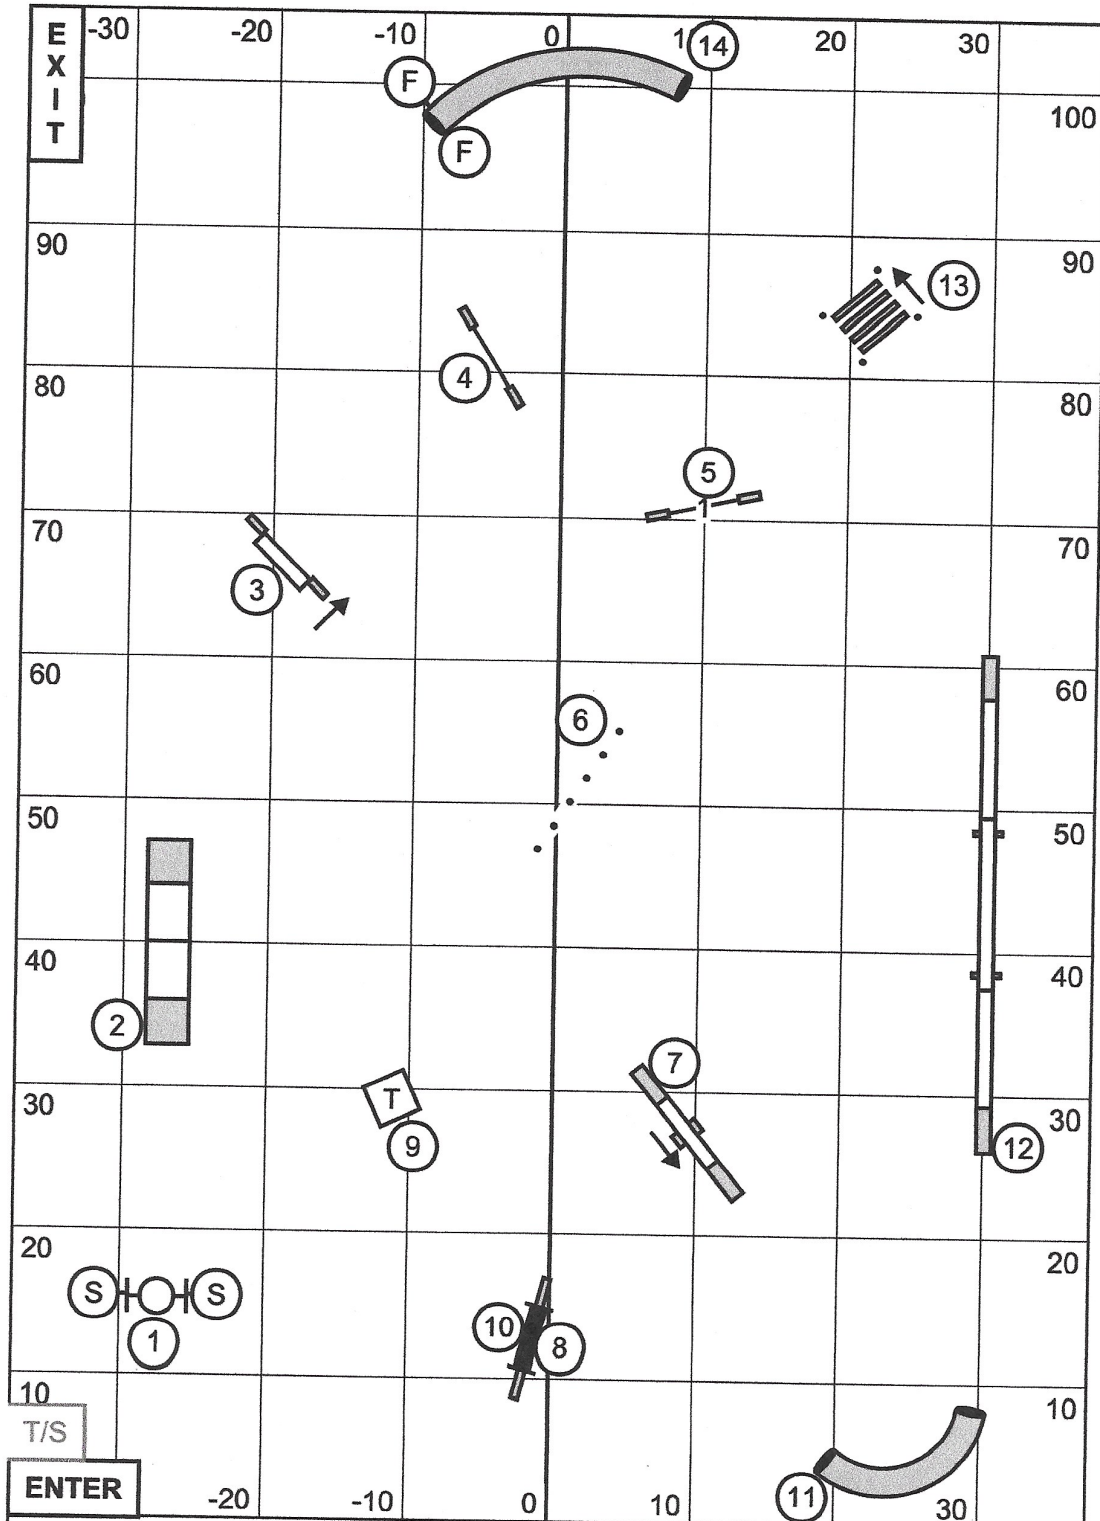

October 24, 2020 ~ Amherst, NH ~AKC Judge Laura Kuterbach

Open Standard

Granite State Sheltand Sheepdog Club
of Southeast New Hampshire

October 24, 2020 ~ Amherst, NH ~AKC Judge Laura Kuterbach

Novice Standard