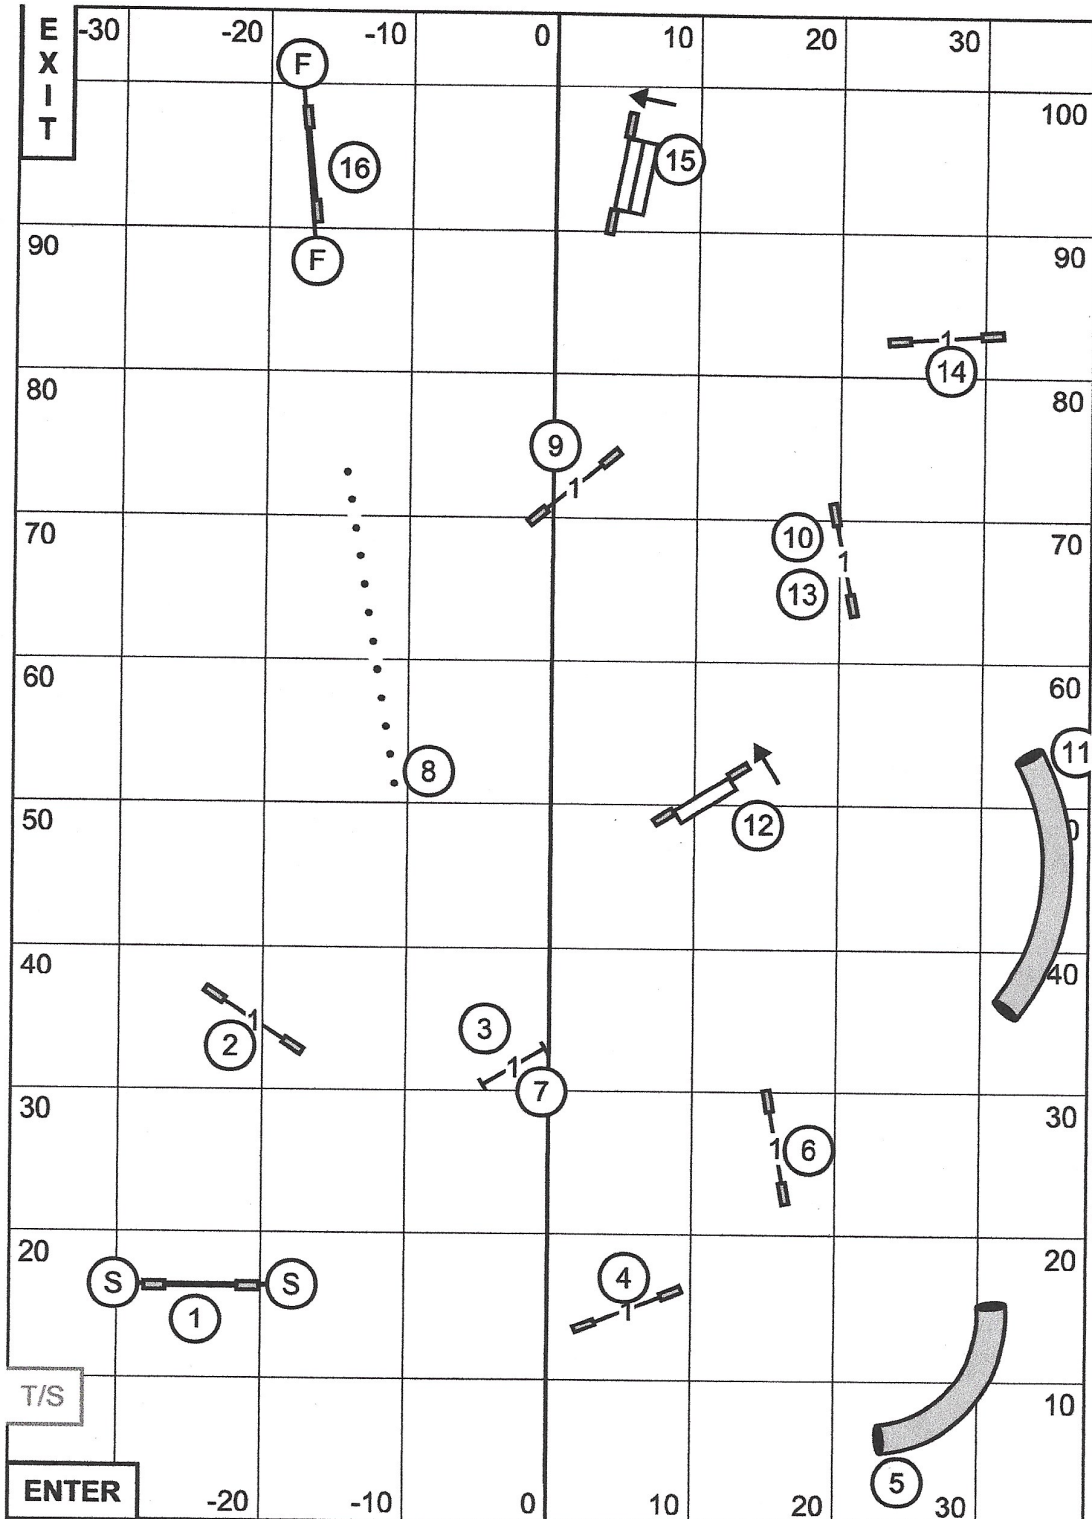

Exc. / Master Jumpers w/ Weaves

Granite State Sheltand Sheepdog Club
of Southeast New Hampshire

October 24, 2020 ~ Amherst, NH ~AKC Judge Laura Kuterbach

T/S

ENTER

Scribe / Timer

Open Jumpers w/ Weaves

Granite State Sheltand Sheepdog Club
of Southeast New Hampshire

October 24, 2020 ~ Amherst, NH ~AKC Judge Laura Kuterbach

Novice Jumpers w/ Weaves

Granite State Sheltand Sheepdog Club
of Southeast New Hampshire

October 24, 2020 ~ Amherst, NH ~AKC Judge Laura Kuterbach