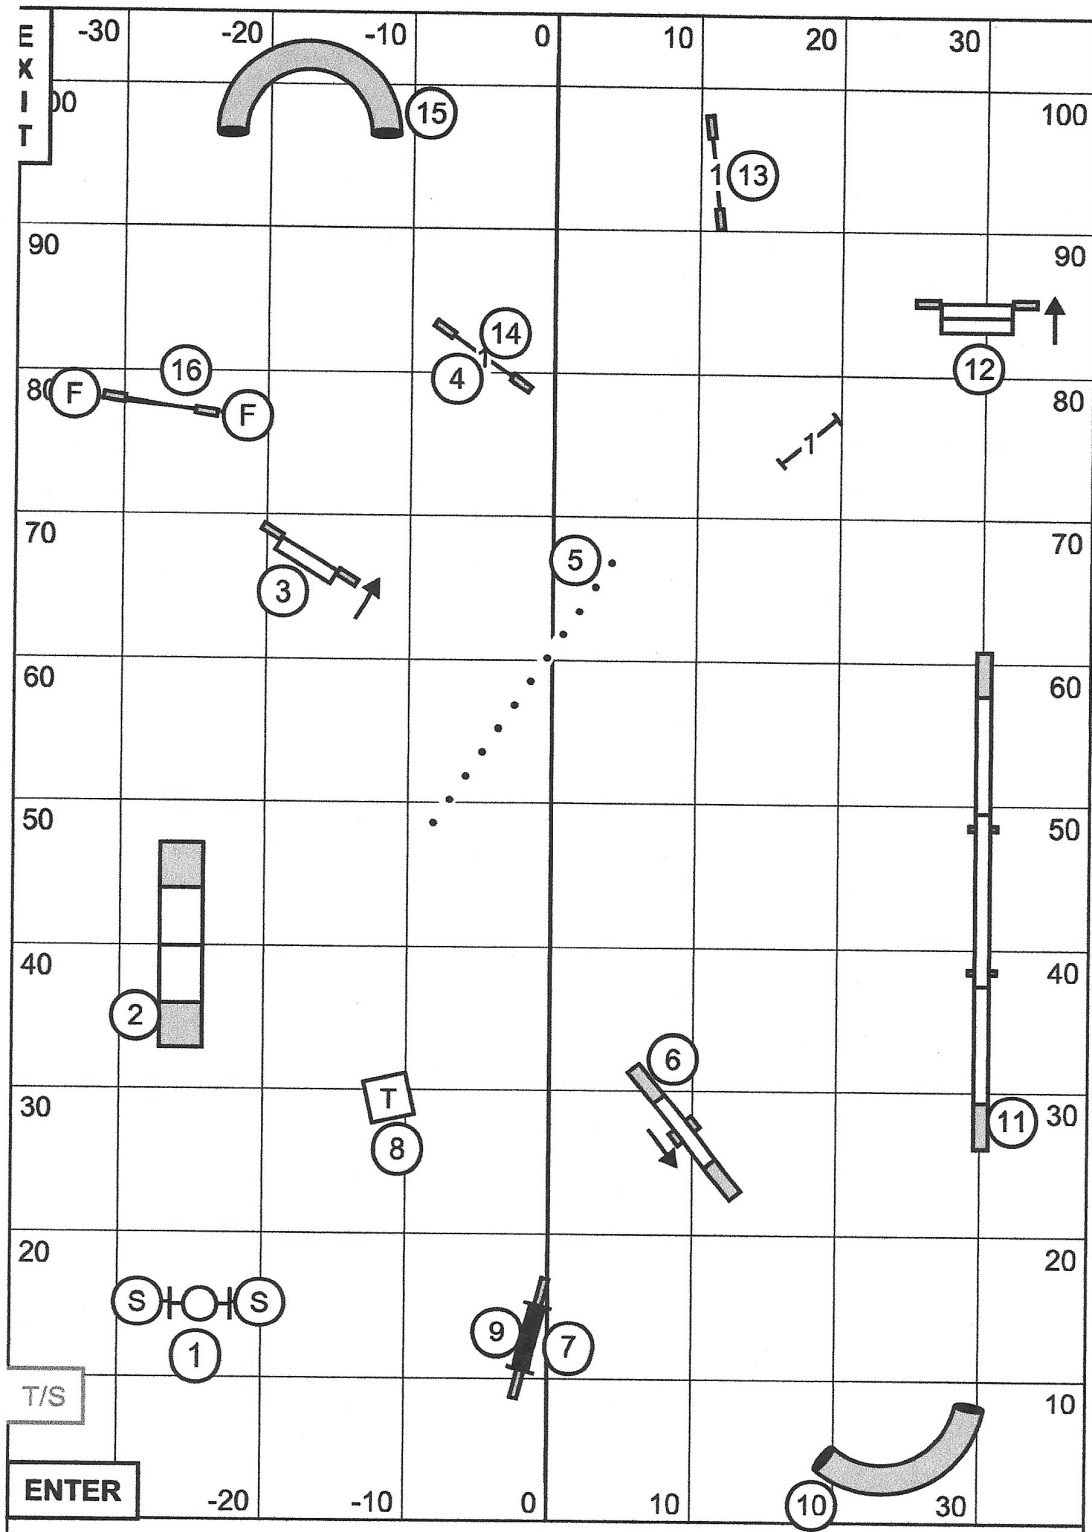

October 24, 2020 ~ Amherst, NH ~AKC Judge Laura Kuterbach

Open Standard

Granite State Sheltand Sheepdog Club
of Southeast New Hampshire

October 24, 2020 ~ Amherst, NH ~AKC Judge Laura Kuterbach

Novice Standard