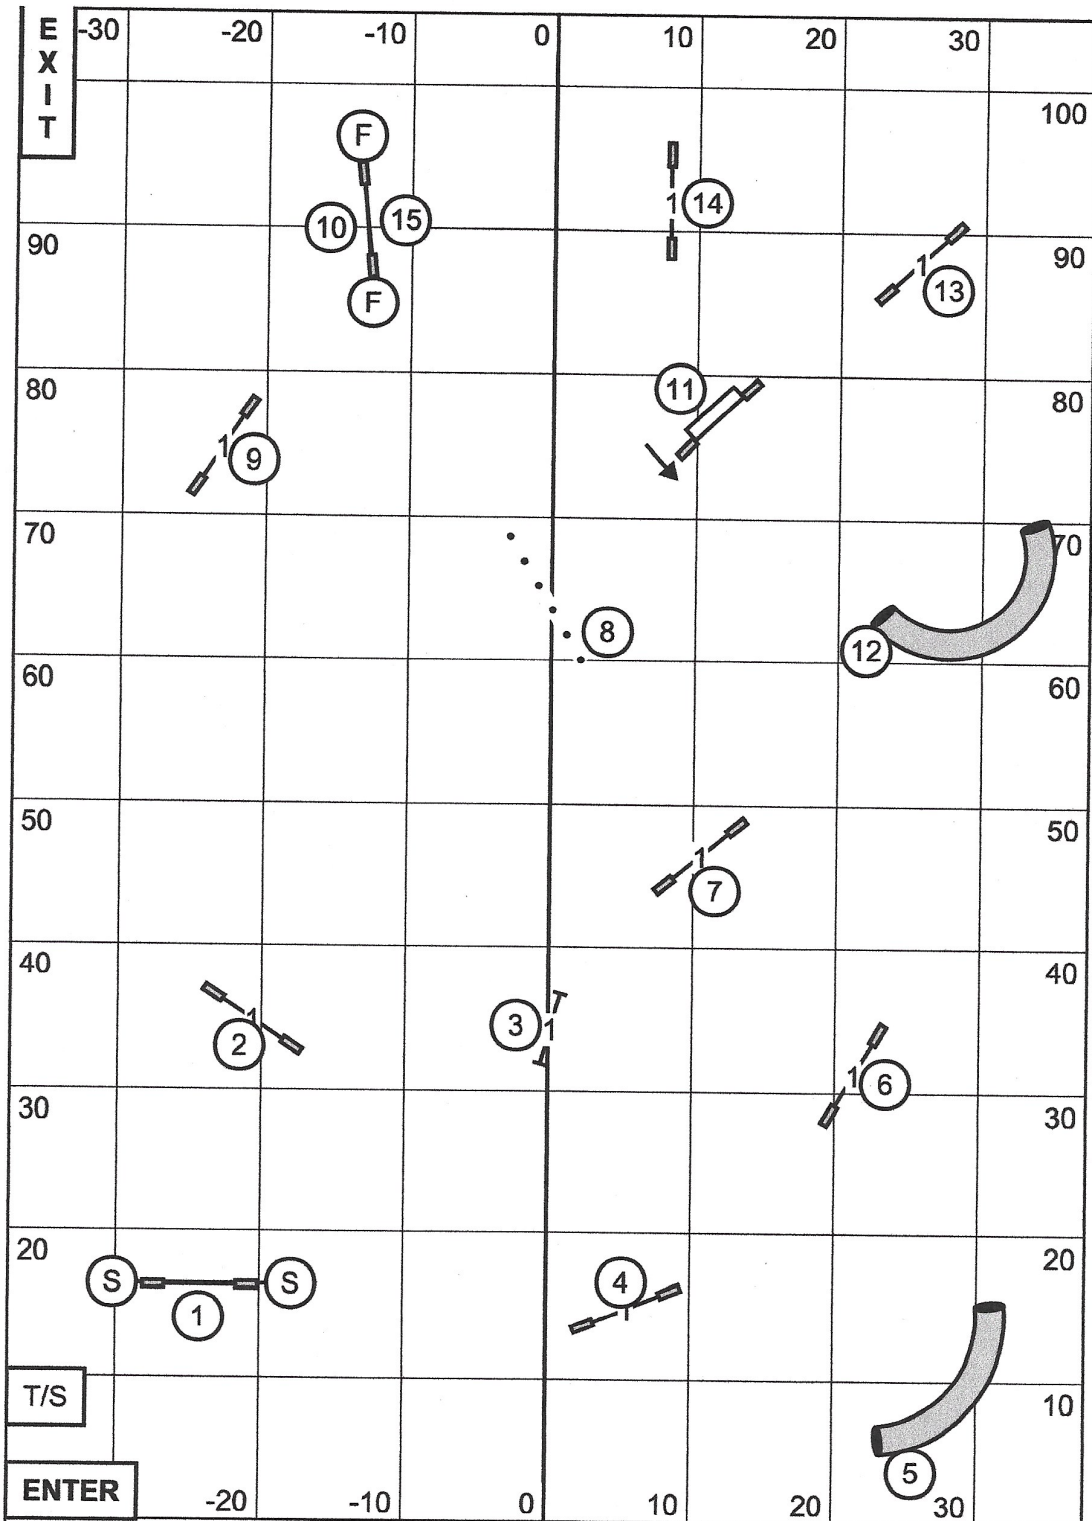

Novice Jumpers w/ Weaves

Granite State Sheltand Sheepdog Club
of Southeast New Hampshire

October 24, 2020 ~ Amherst, NH ~AKC Judge Laura Kuterbach