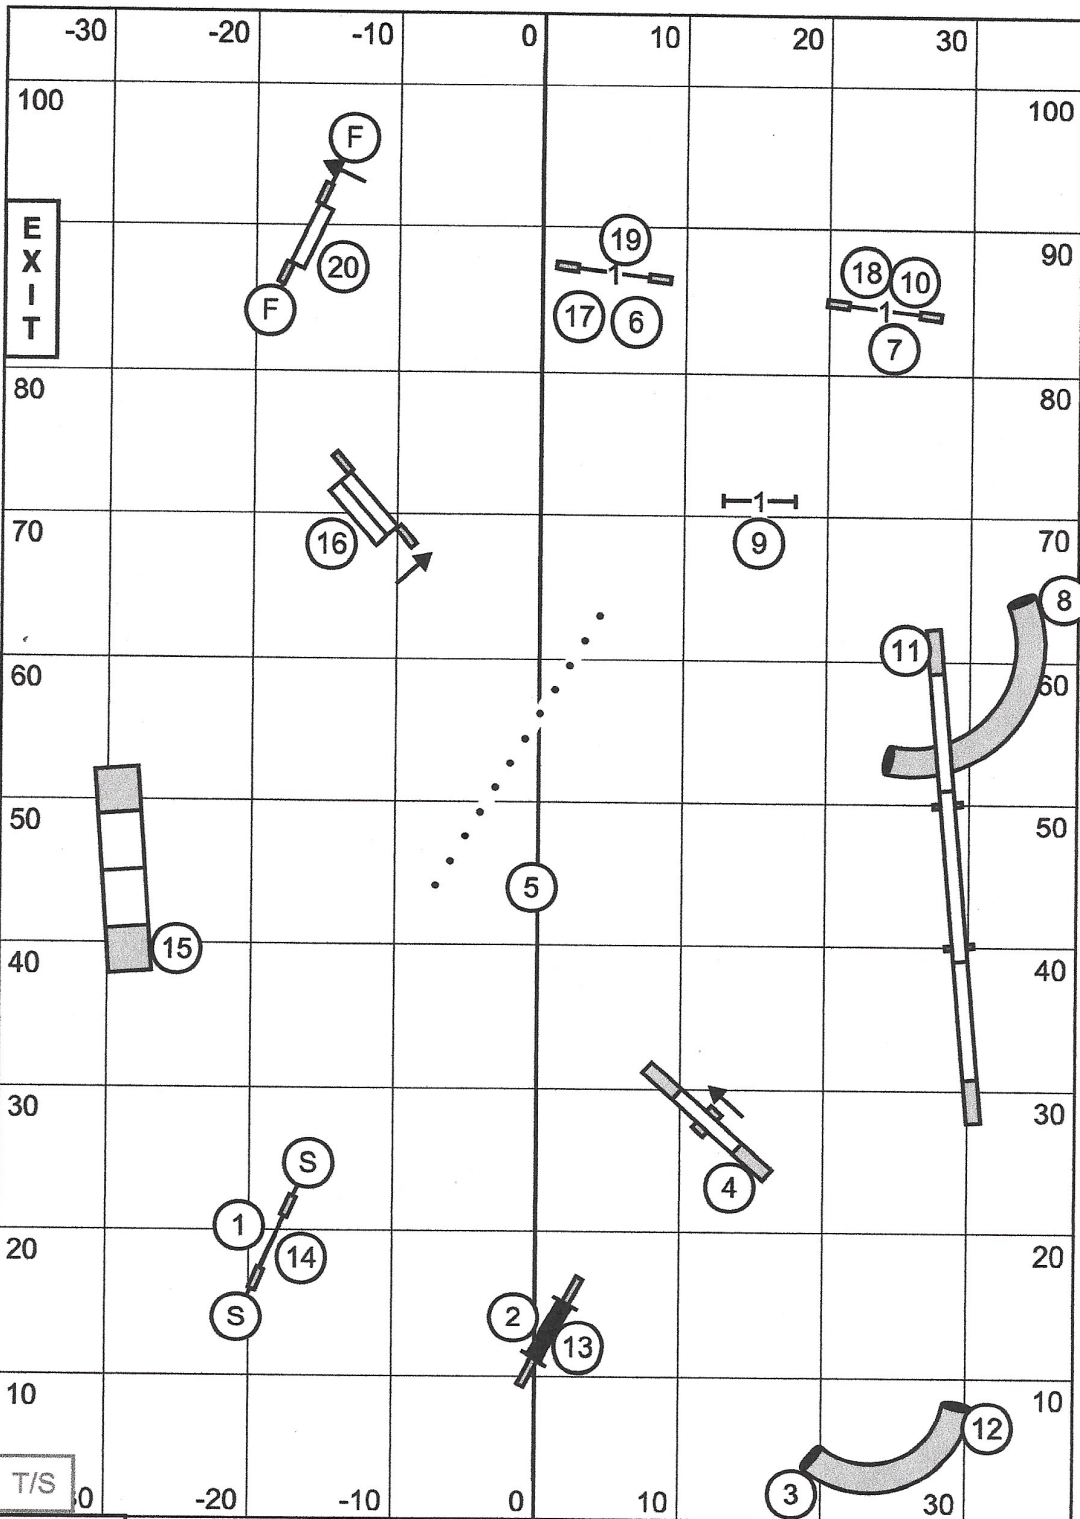

ENTER

Premier Standard
Granite State Sheltand Sheepdog Club
of Southeast New Hampshire
October 24, 2020 ~ Amherst, NH ~AKC Judge Laura Kuterbach