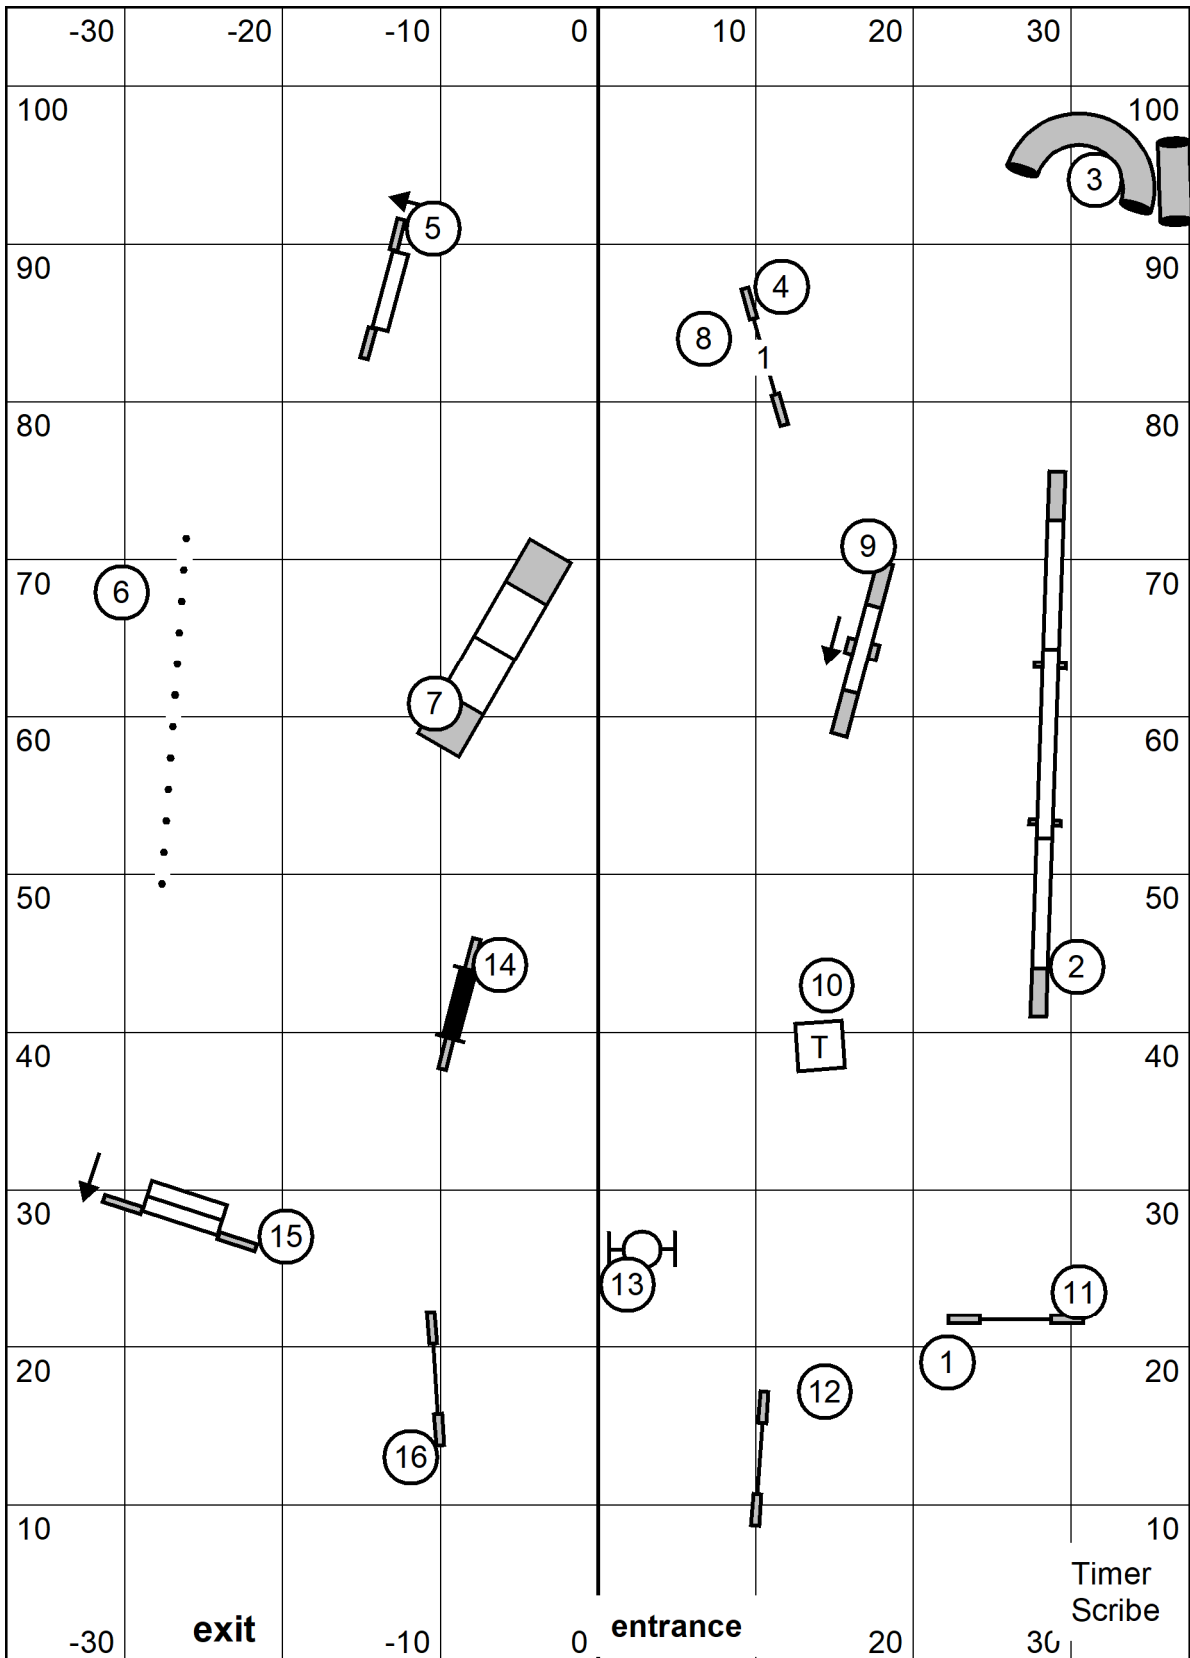

Wachusett Kennel Club, Inc.

Amherst, MA

Indoors Black Matted 76 x 105

Friday November 6, 2020

Lavonda L. Herring

Open Standard