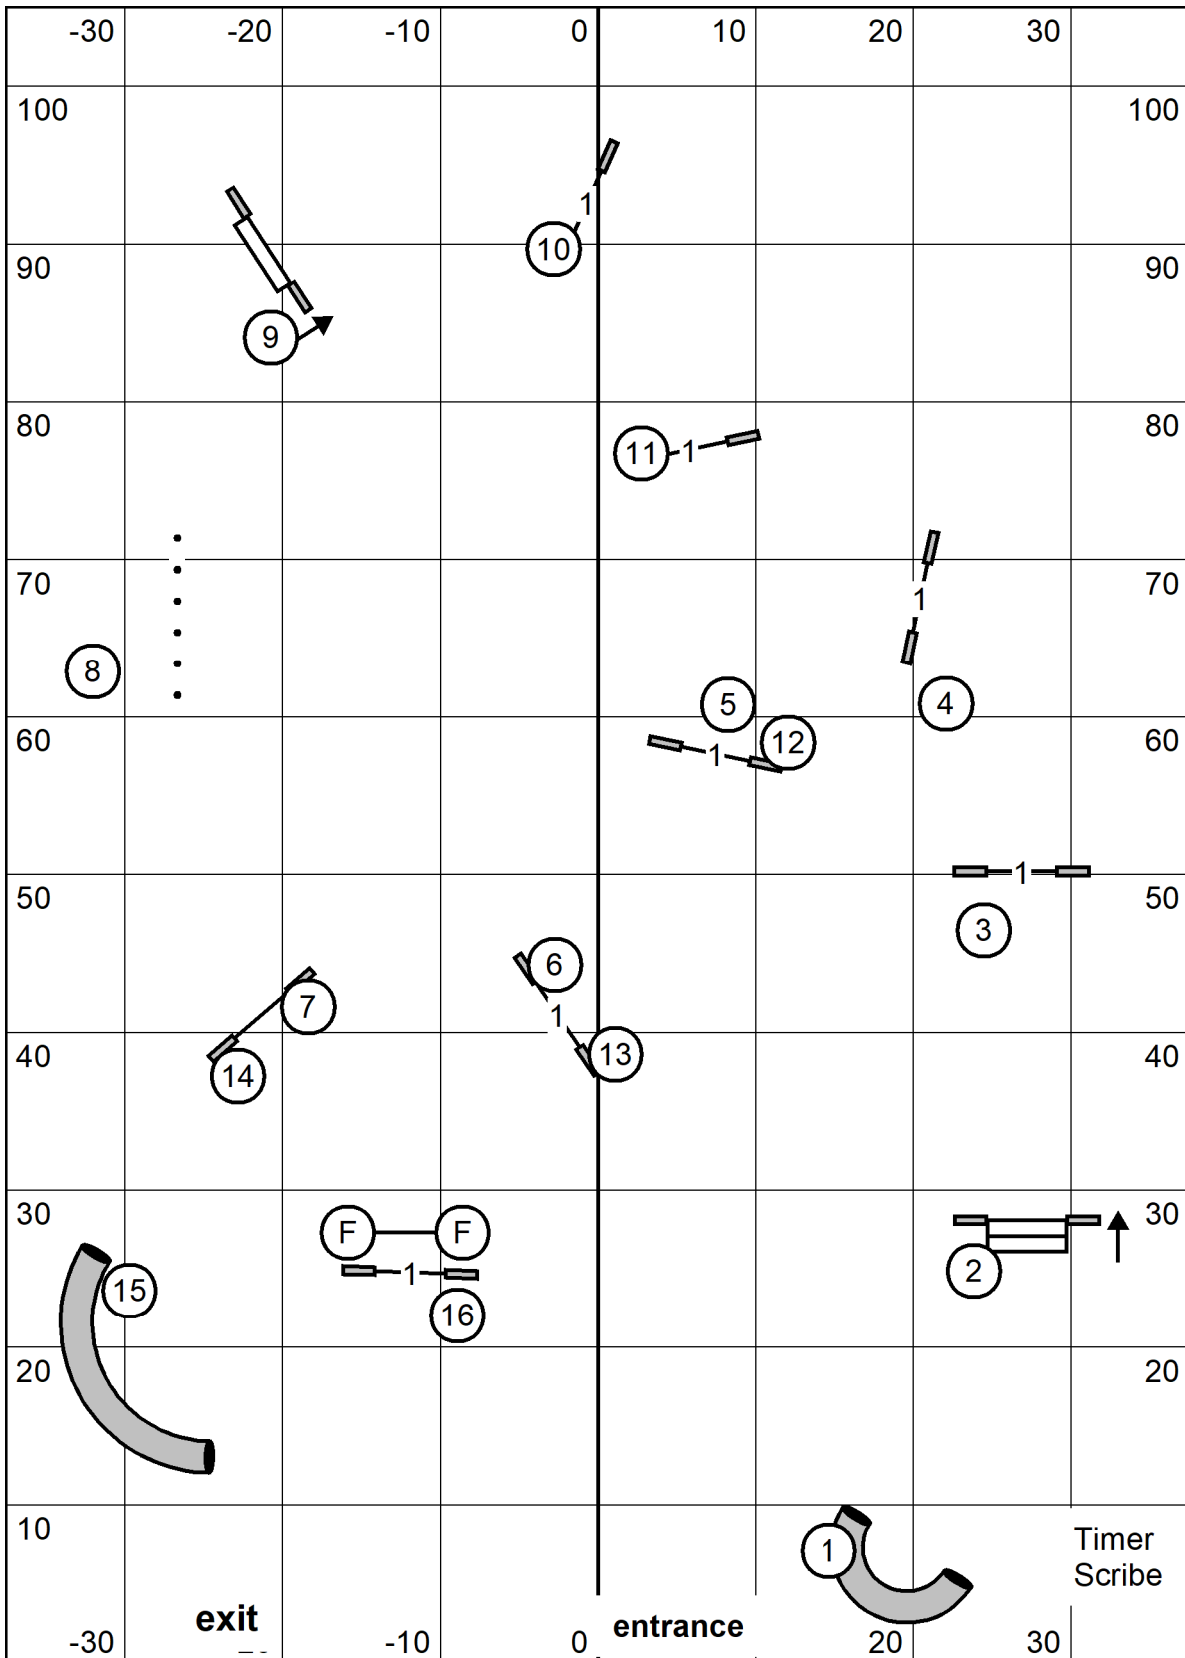

Wachusett Kennel Club, Inc.

Amherst, MA

Indoors Black Matted 76 x 105

Friday November 6, 2020

Lavonda L. Herring

Novice Jww

Timer
Scribe