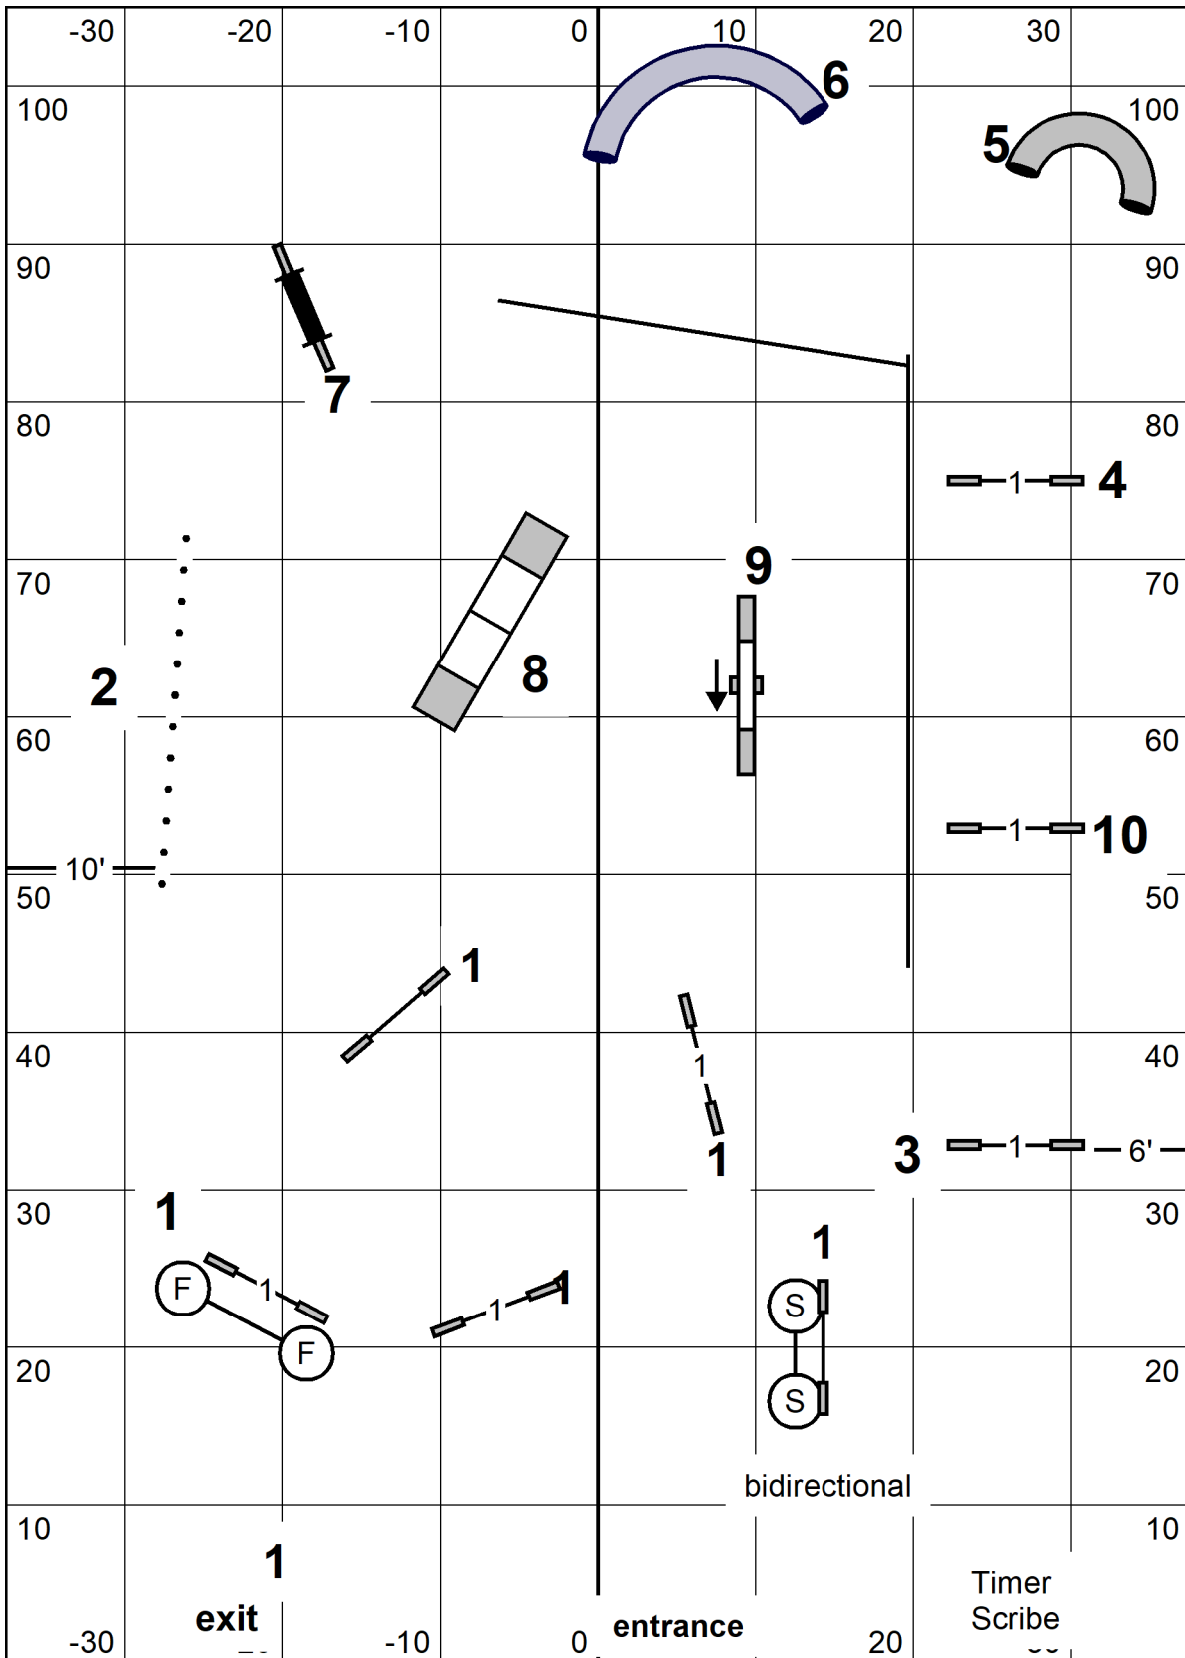

Indoors Black Matted 76 x 105

Friday November 6, 2020

Lavonda L. Herring

**Exc/Masters Standard**

**Wachusett Kennel Club, Inc.**

Amherst, MA

**Nov: 50pts 4,10 or 10,4** Indoors Black Matted 76 x 105

**Open: 55pts 4, 5 or 5, 6** Friday November 6, 2020