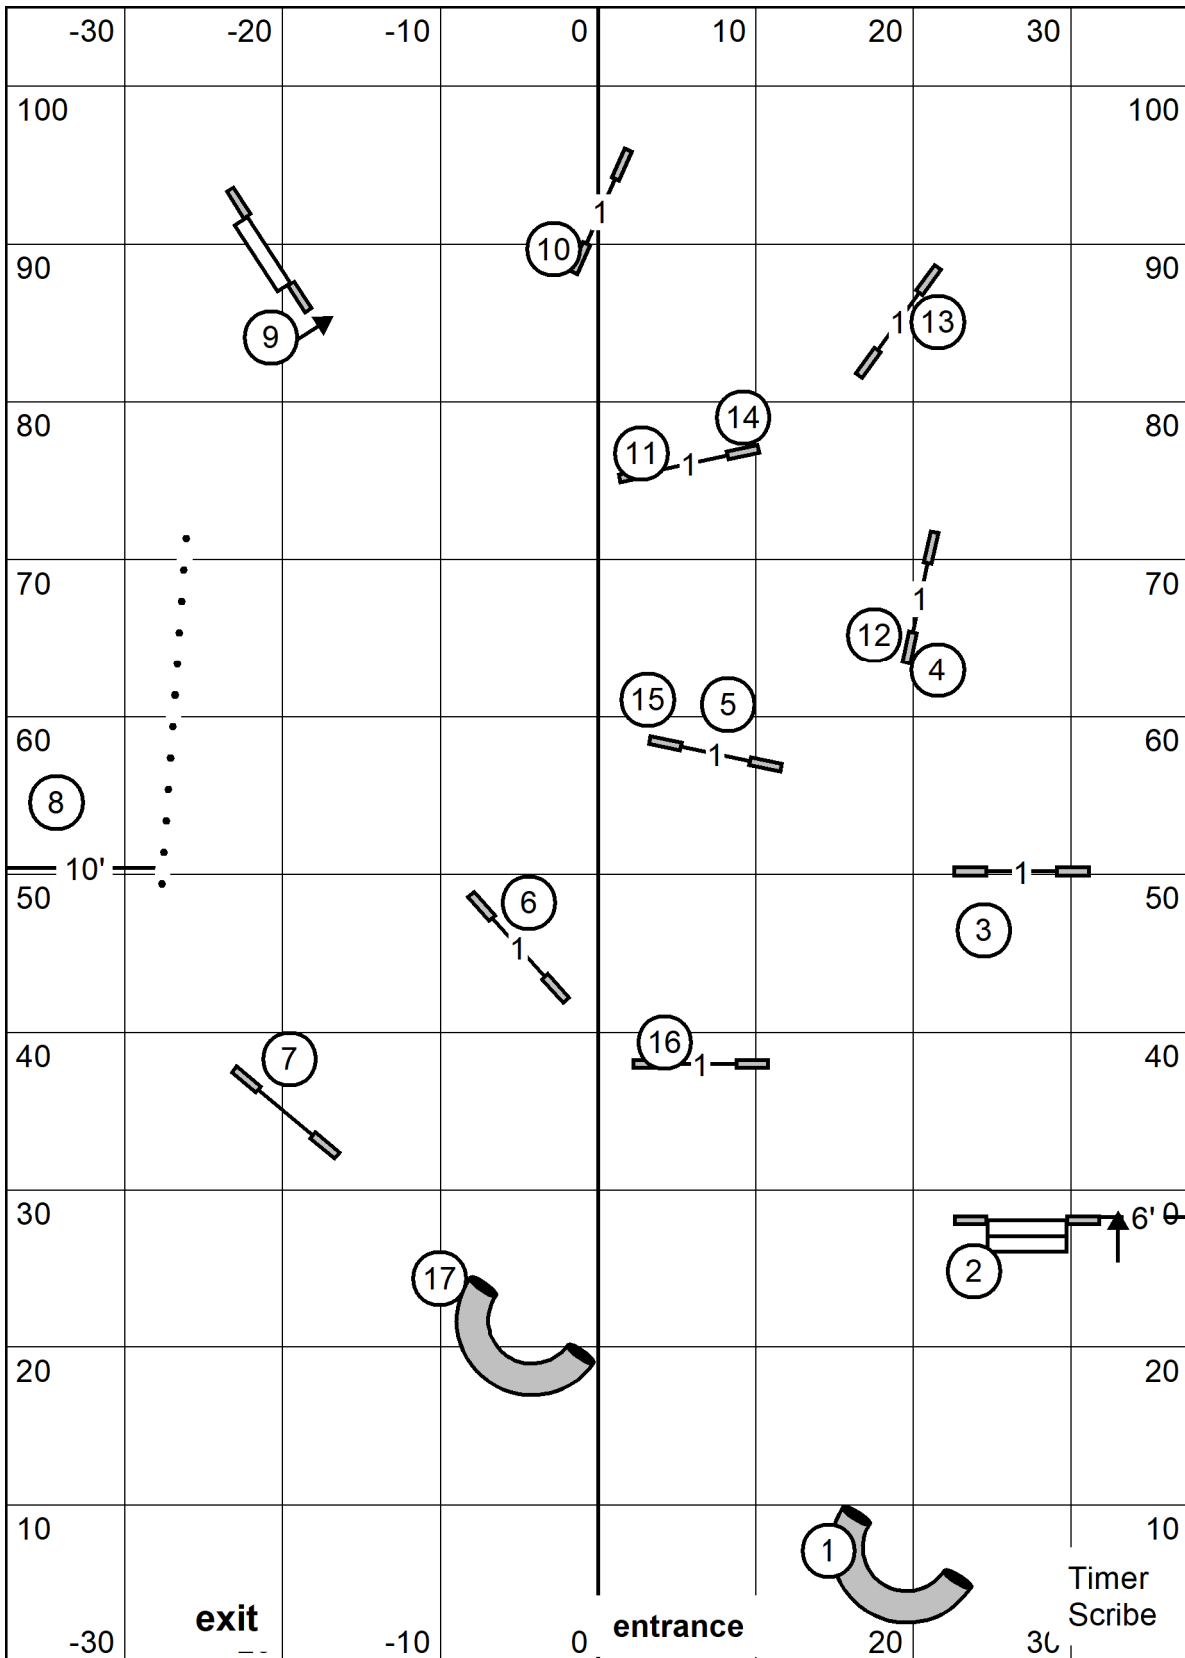

Timer  
Scribe

**Wachusett Kennel Club, Inc.**

Amherst, MA

Indoors Black Matted 76 x 105

Friday November 6, 2020

Lavonda L. Herring

**Novice Standard**

**Wachusett Kennel Club, Inc.**