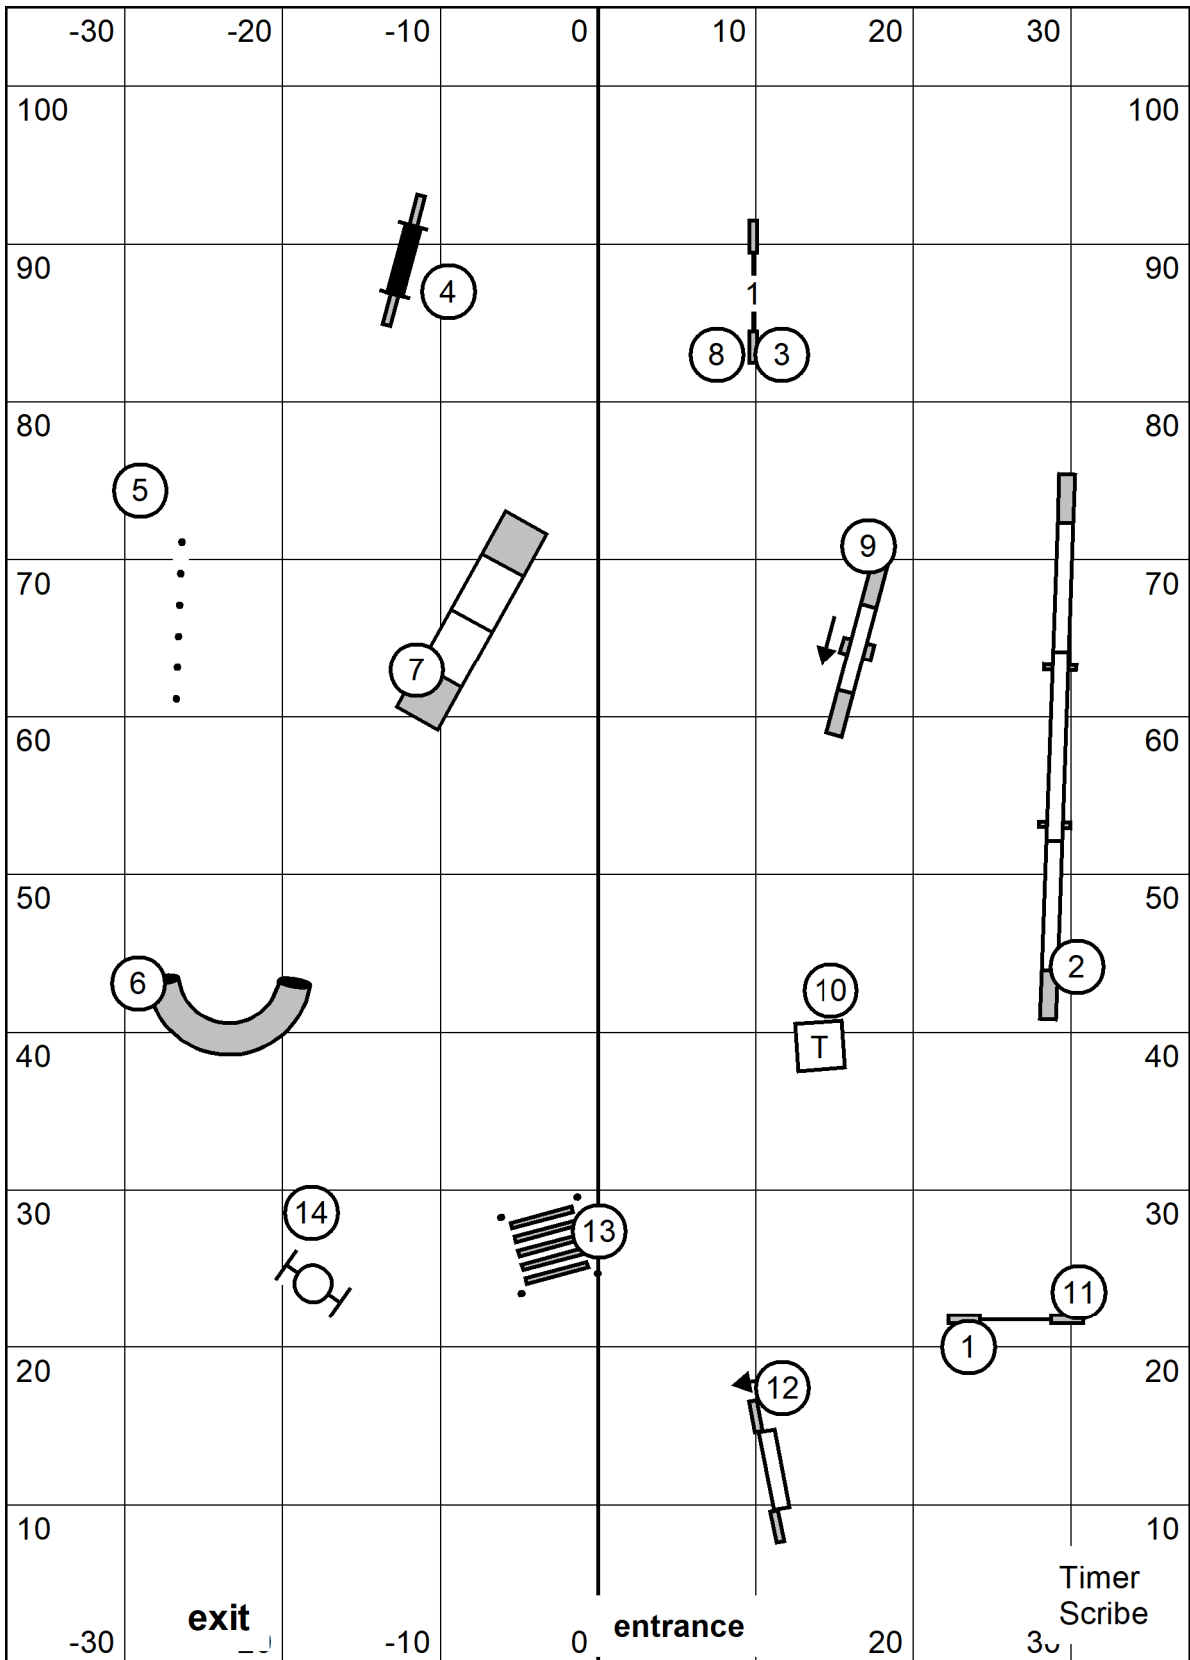

Wachusett Kennel Club, Inc.

Amherst, MA

Indoors Black Matted 76 x 105

Friday November 6, 2020

Lavonda L. Herring

Novice Standard