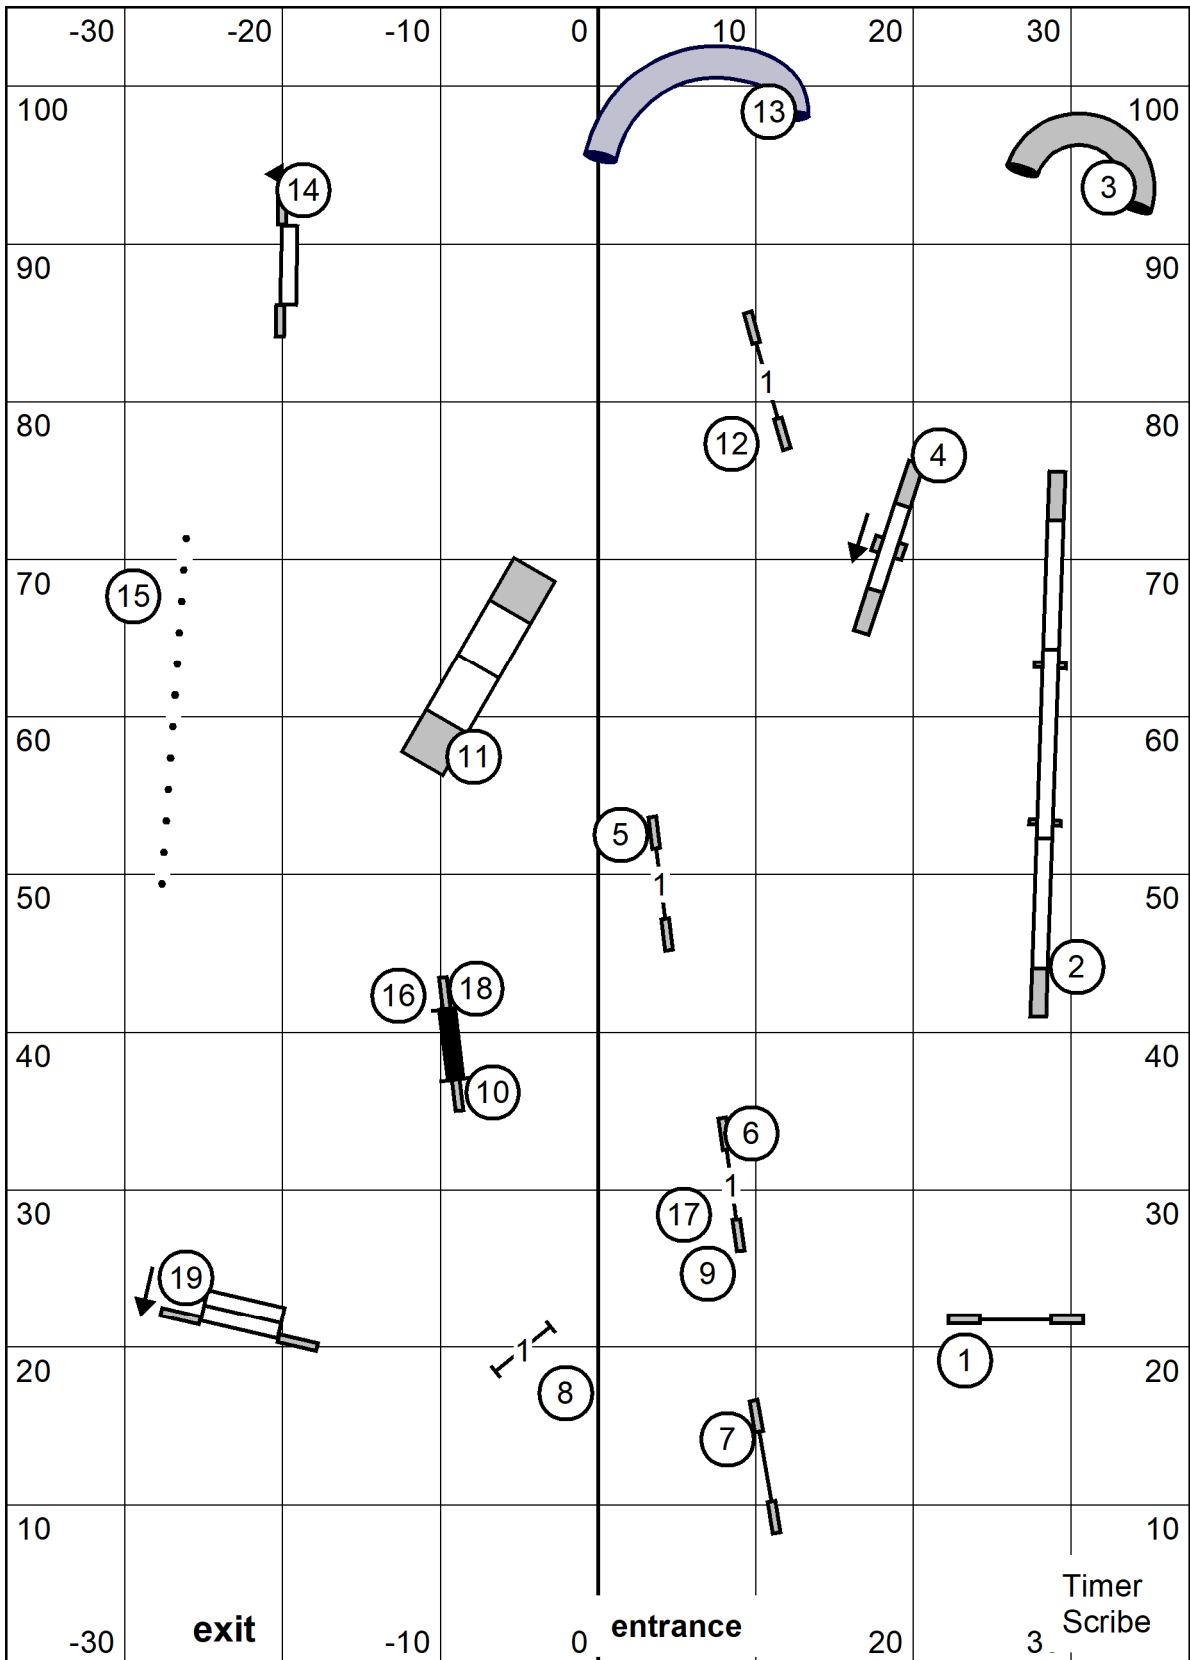

Wachusett Kennel Club, Inc.

Amherst, MA

Indoors Black Matted 76 x 105

Friday November 6, 2020

Lavonda L. Herring

Premier Standard