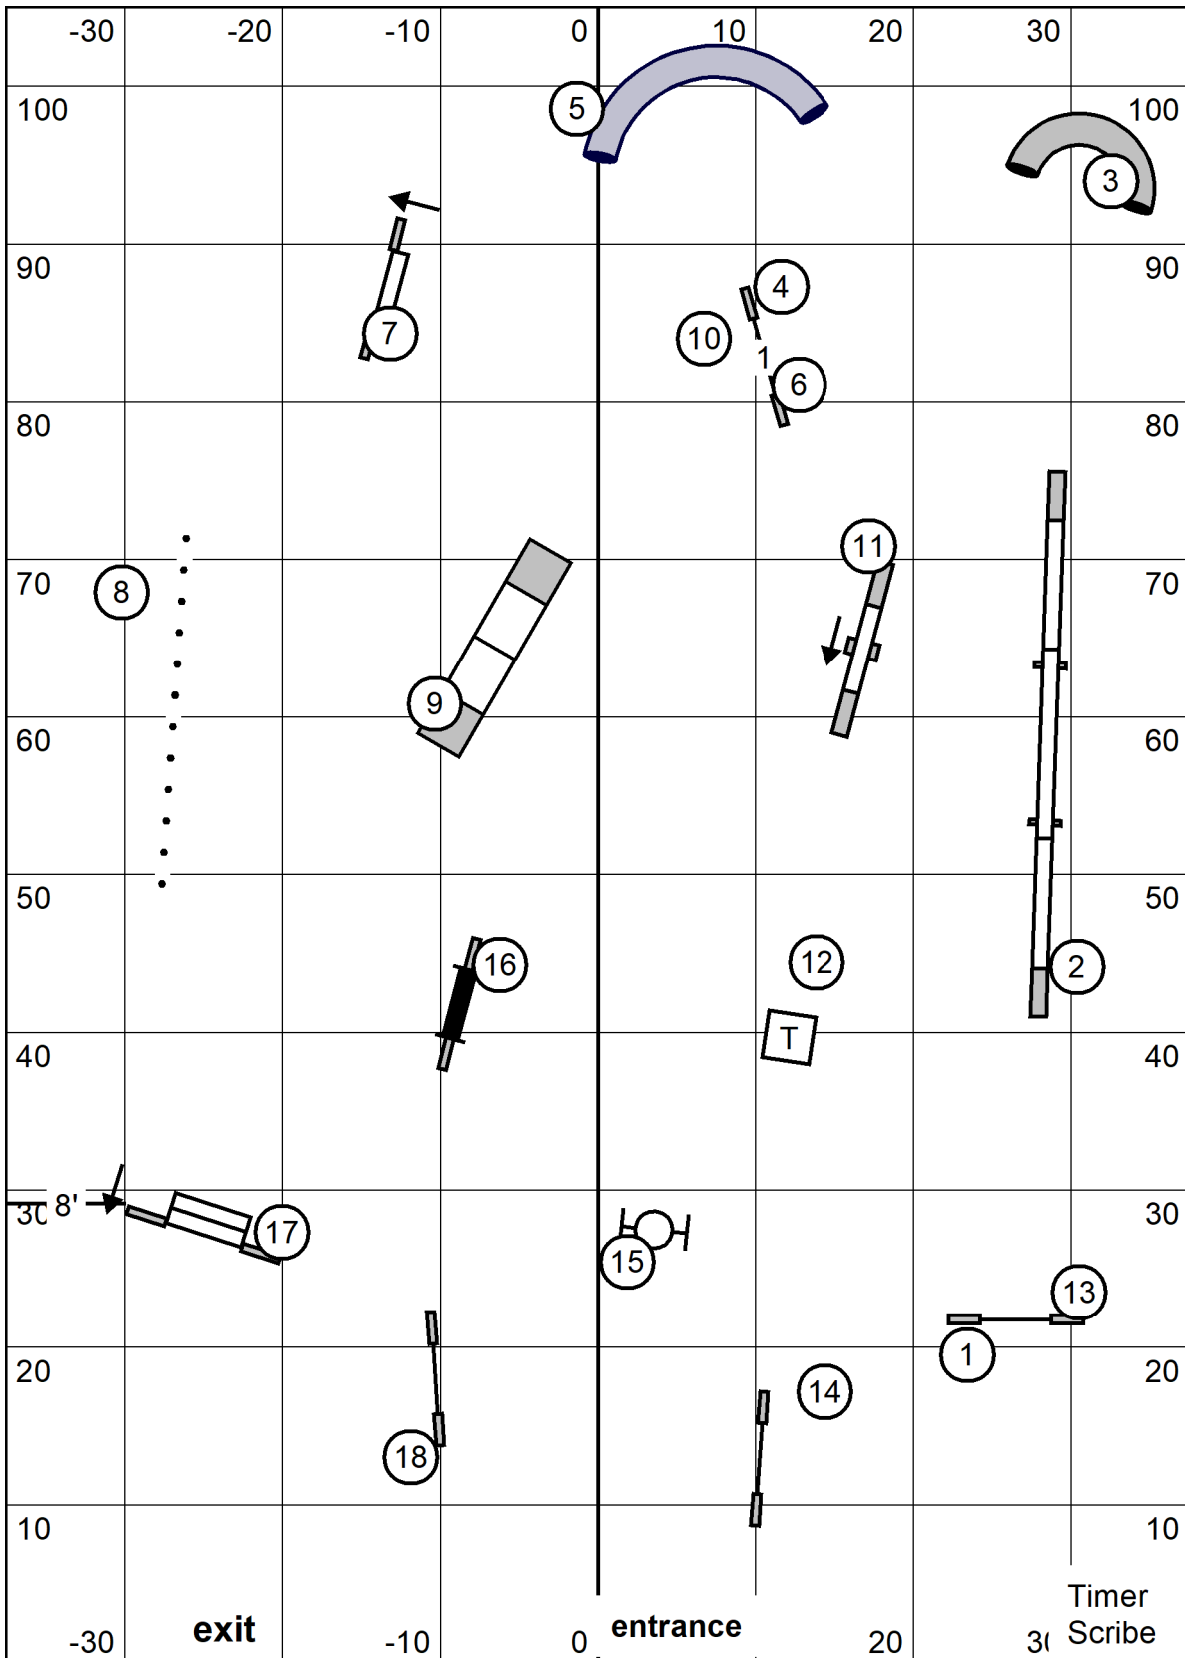

Wachusett Kennel Club, Inc.

American K-9, Amherst, MA

Indoors Black Matted 76 x 105

Friday November 6, 2020

Lavonda L. Herring

Exc/Masters Standard