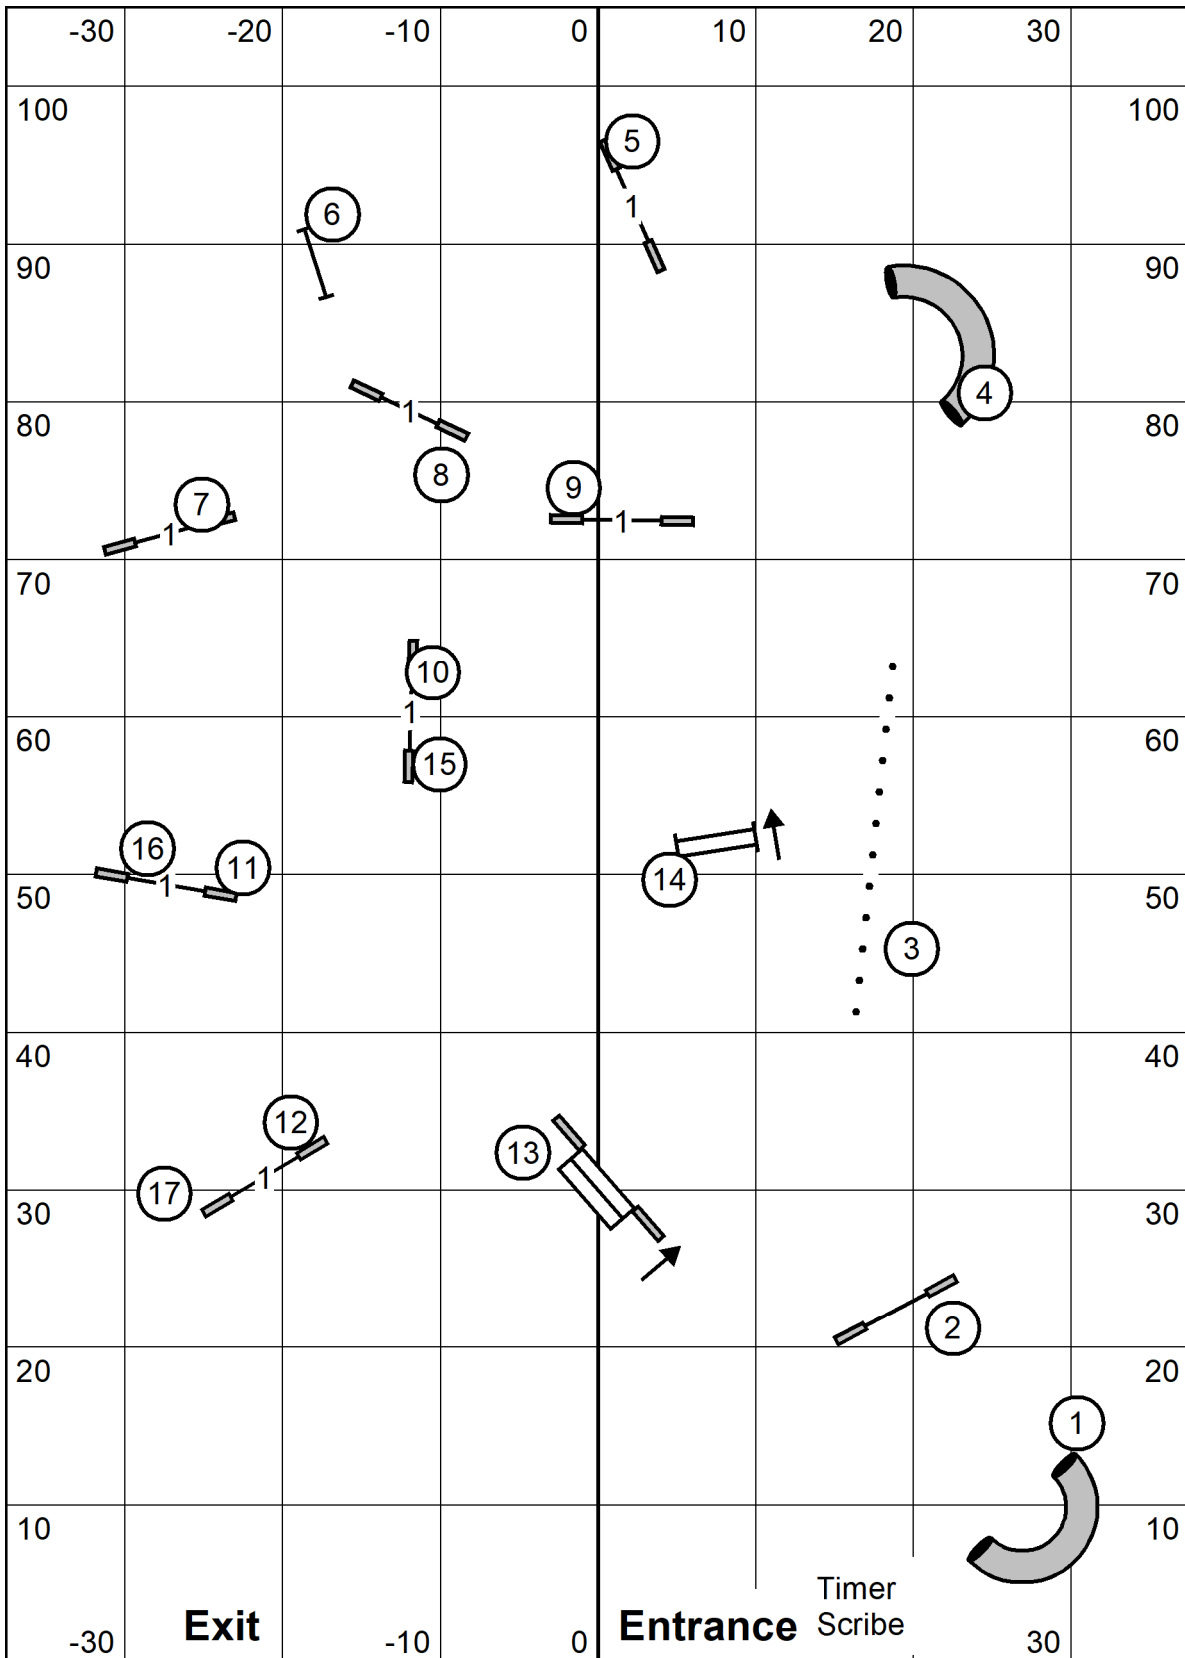

Nov: 50pts 7-8
Open: 55pts 4-5, 5-4
6-5, 5-6
Exc" 60pts 4-5-6

Wachusett Kennel Club, Inc.

Amherst, MA

Indoors Black Matted 76 x 105

Saturday November 7, 2020

Lavonda L. Herring

Novice JWW

Wachusett Kennel Club, Inc.