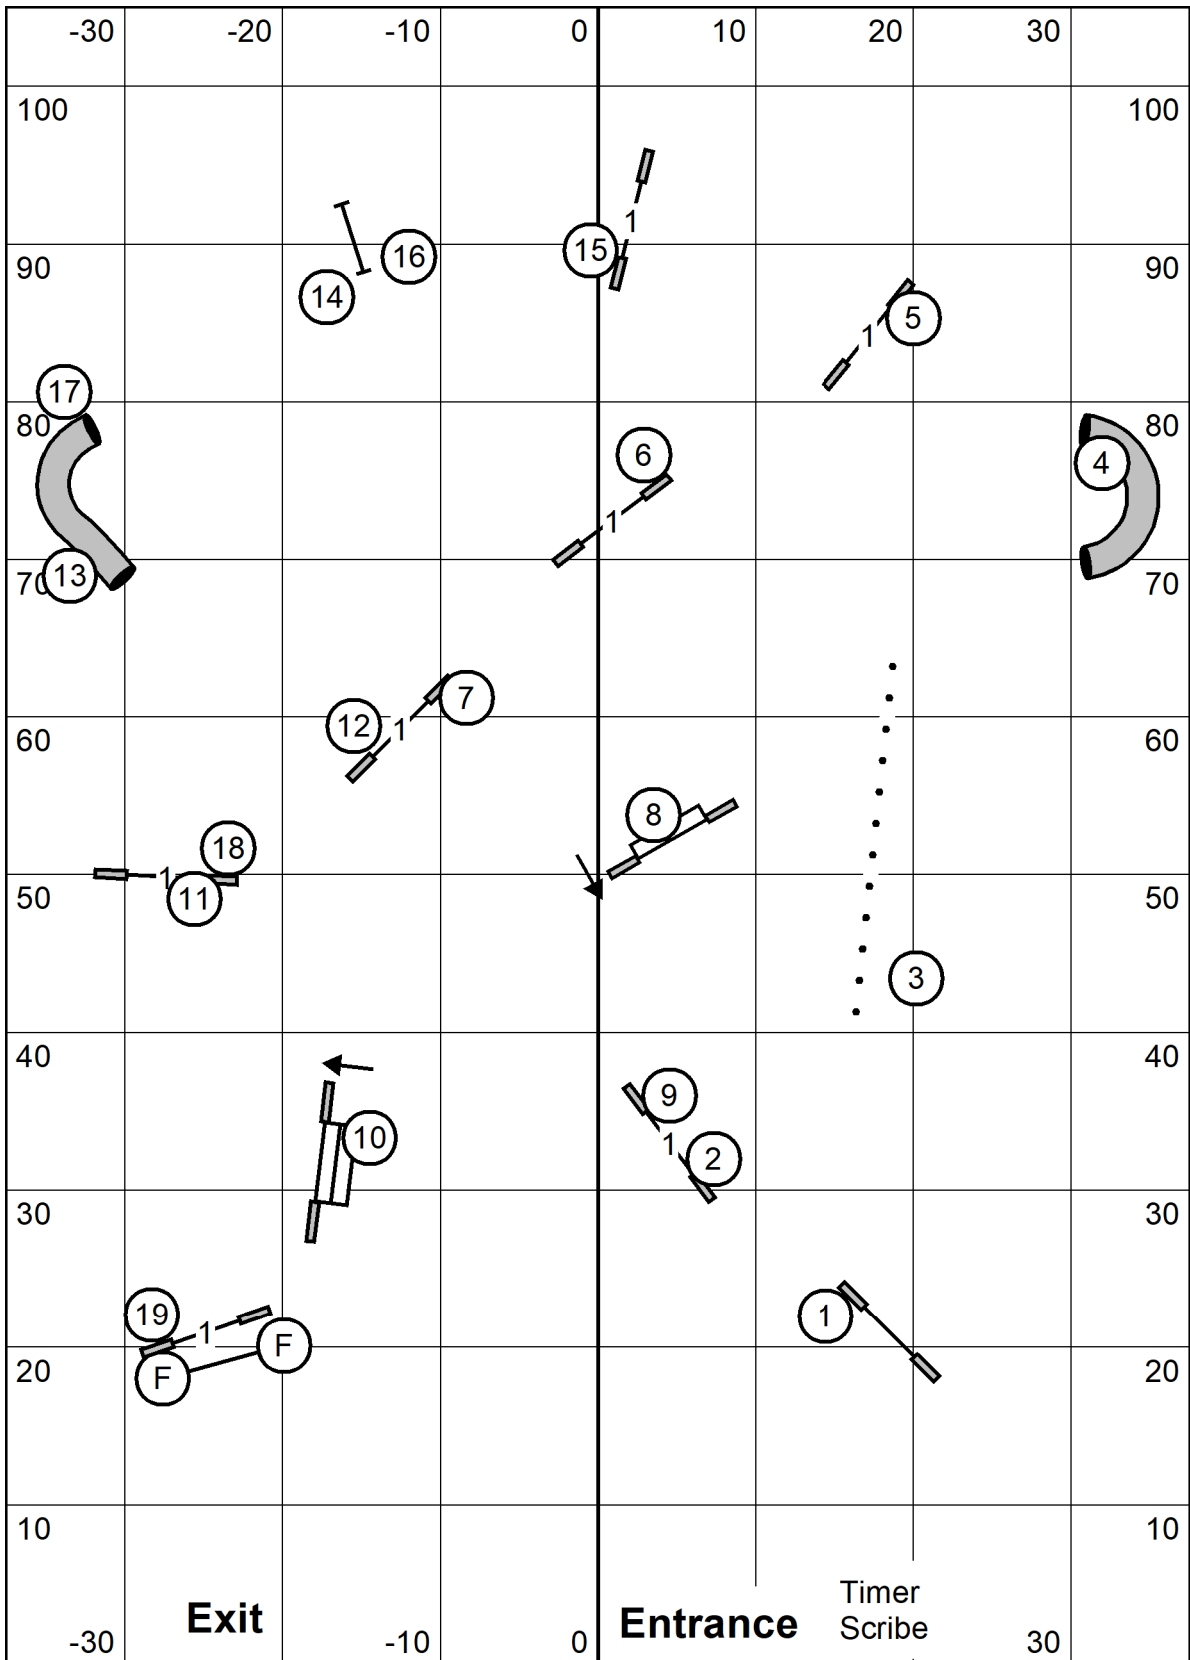

Wachusett Kennel Club, Inc.

Amherst, MA

Indoors Black Matted 76 x 105

Saturday November 7, 2020

Lavonda L. Herring

Premier JWW