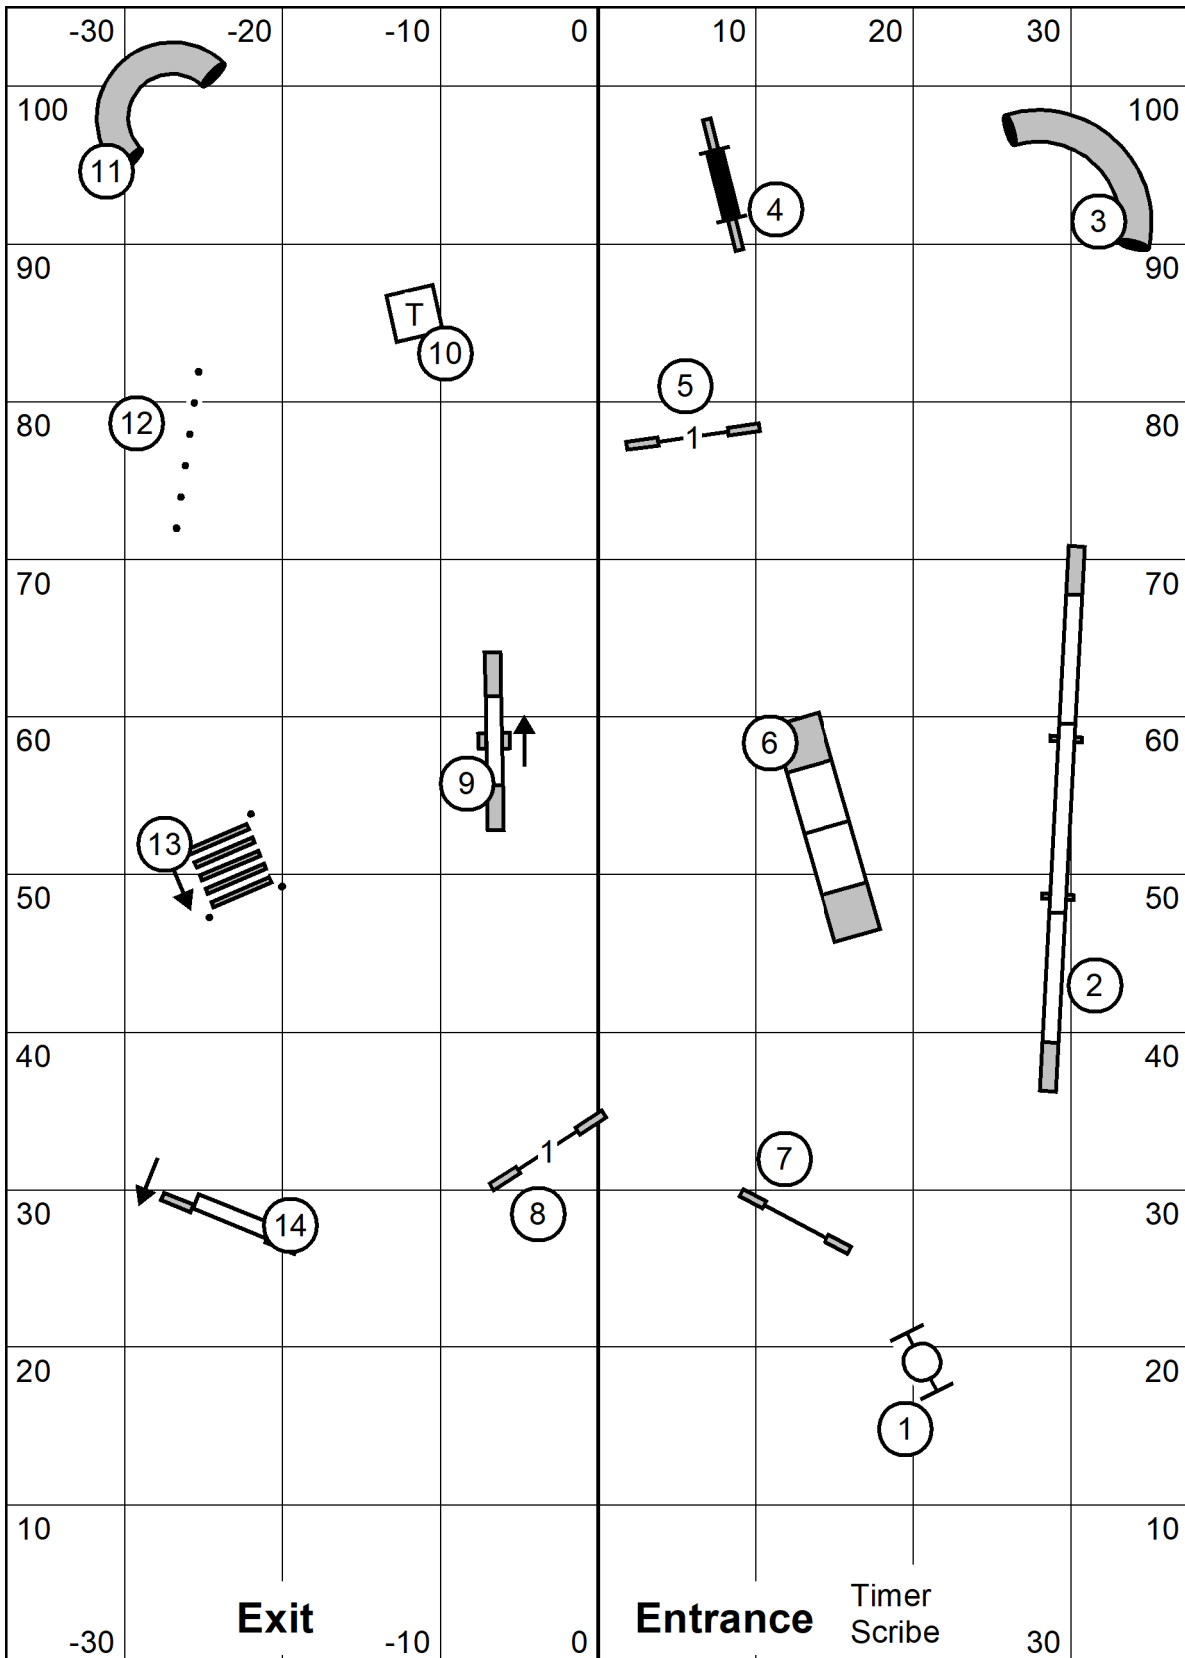

Wachusett Kennel Club, Inc.

Amherst, MA

Indoors Black Matted 76 x 105

Sunday November 8, 2020

Lavonda L. Herring

Novice Standard