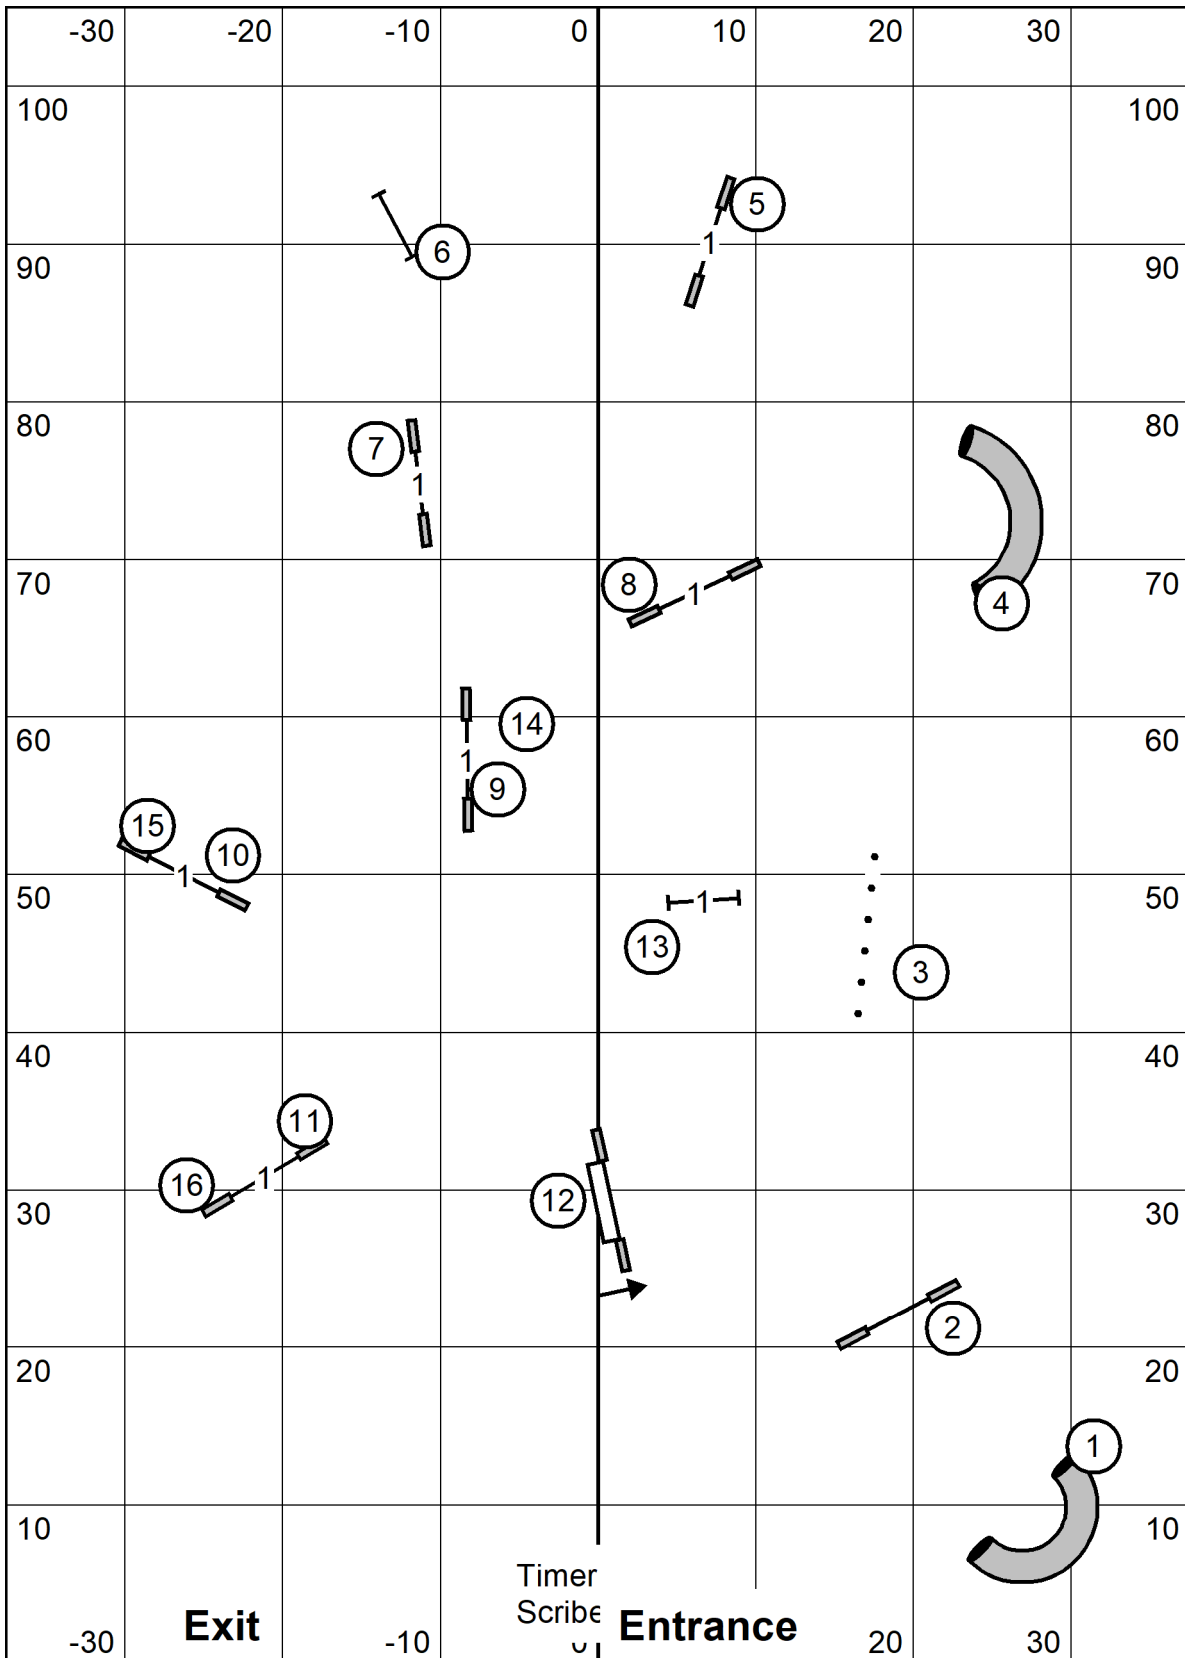

Indoors Black Matted 76 x 105

Saturday November 7, 2020

Lavonda L. Herring

Exc/Masters Standard

Wachusett Kennel Club, Inc.
 Amherst, MA
 Indoors Black Matted 76 x 105
 Saturday November 7, 2020
 Lavonda L. Herring
FAST

Nov: 50pts 7-8
Open: 55pts 4-5, 5-4
6-5, 5-6
Exc" 60pts 4-5-6

Wachusett Kennel Club, Inc.

Amherst, MA

Indoors Black Matted 76 x 105

Saturday November 7, 2020

Lavonda L. Herring

Novice JWW

Wachusett Kennel Club, Inc.