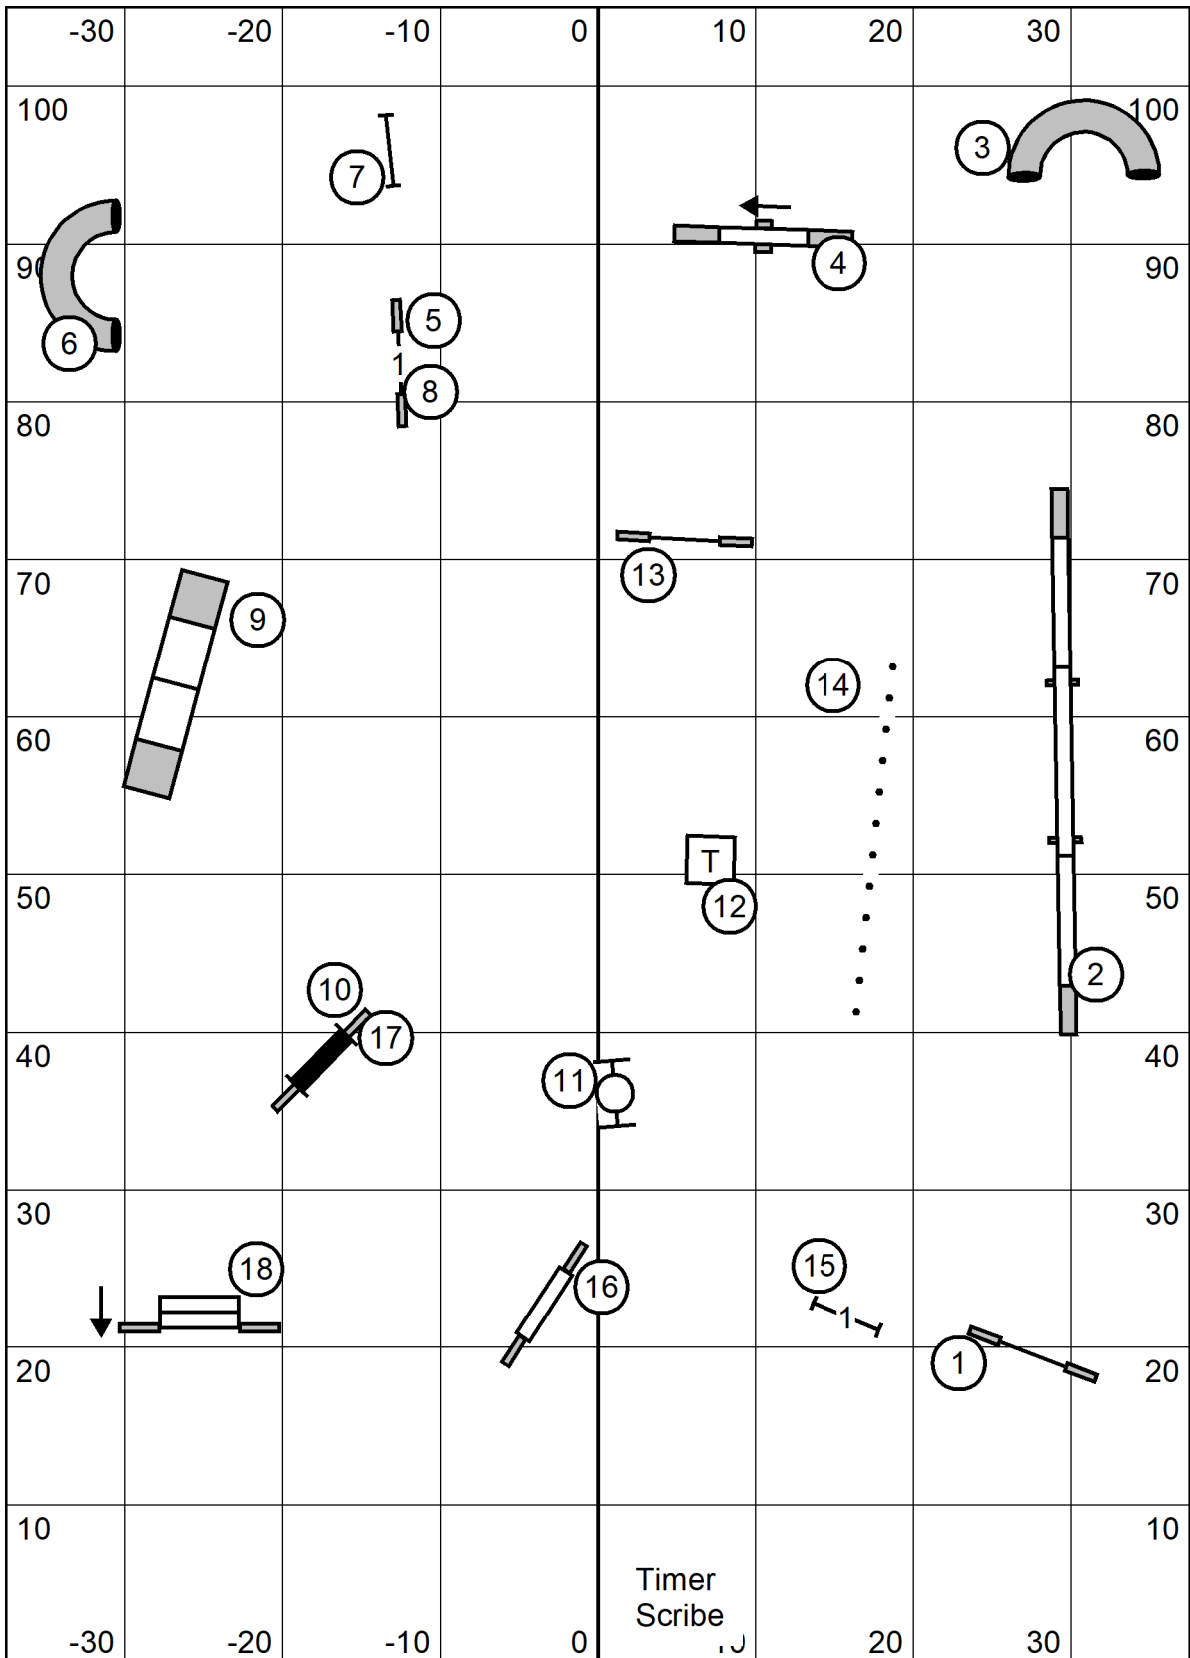

Wachusett Kennel Club, Inc.

Amherst, MA

Indoors Black Matted 76 x 105

Saturday November 7, 2020

Lavonda L. Herring

Exc/Masters Standard