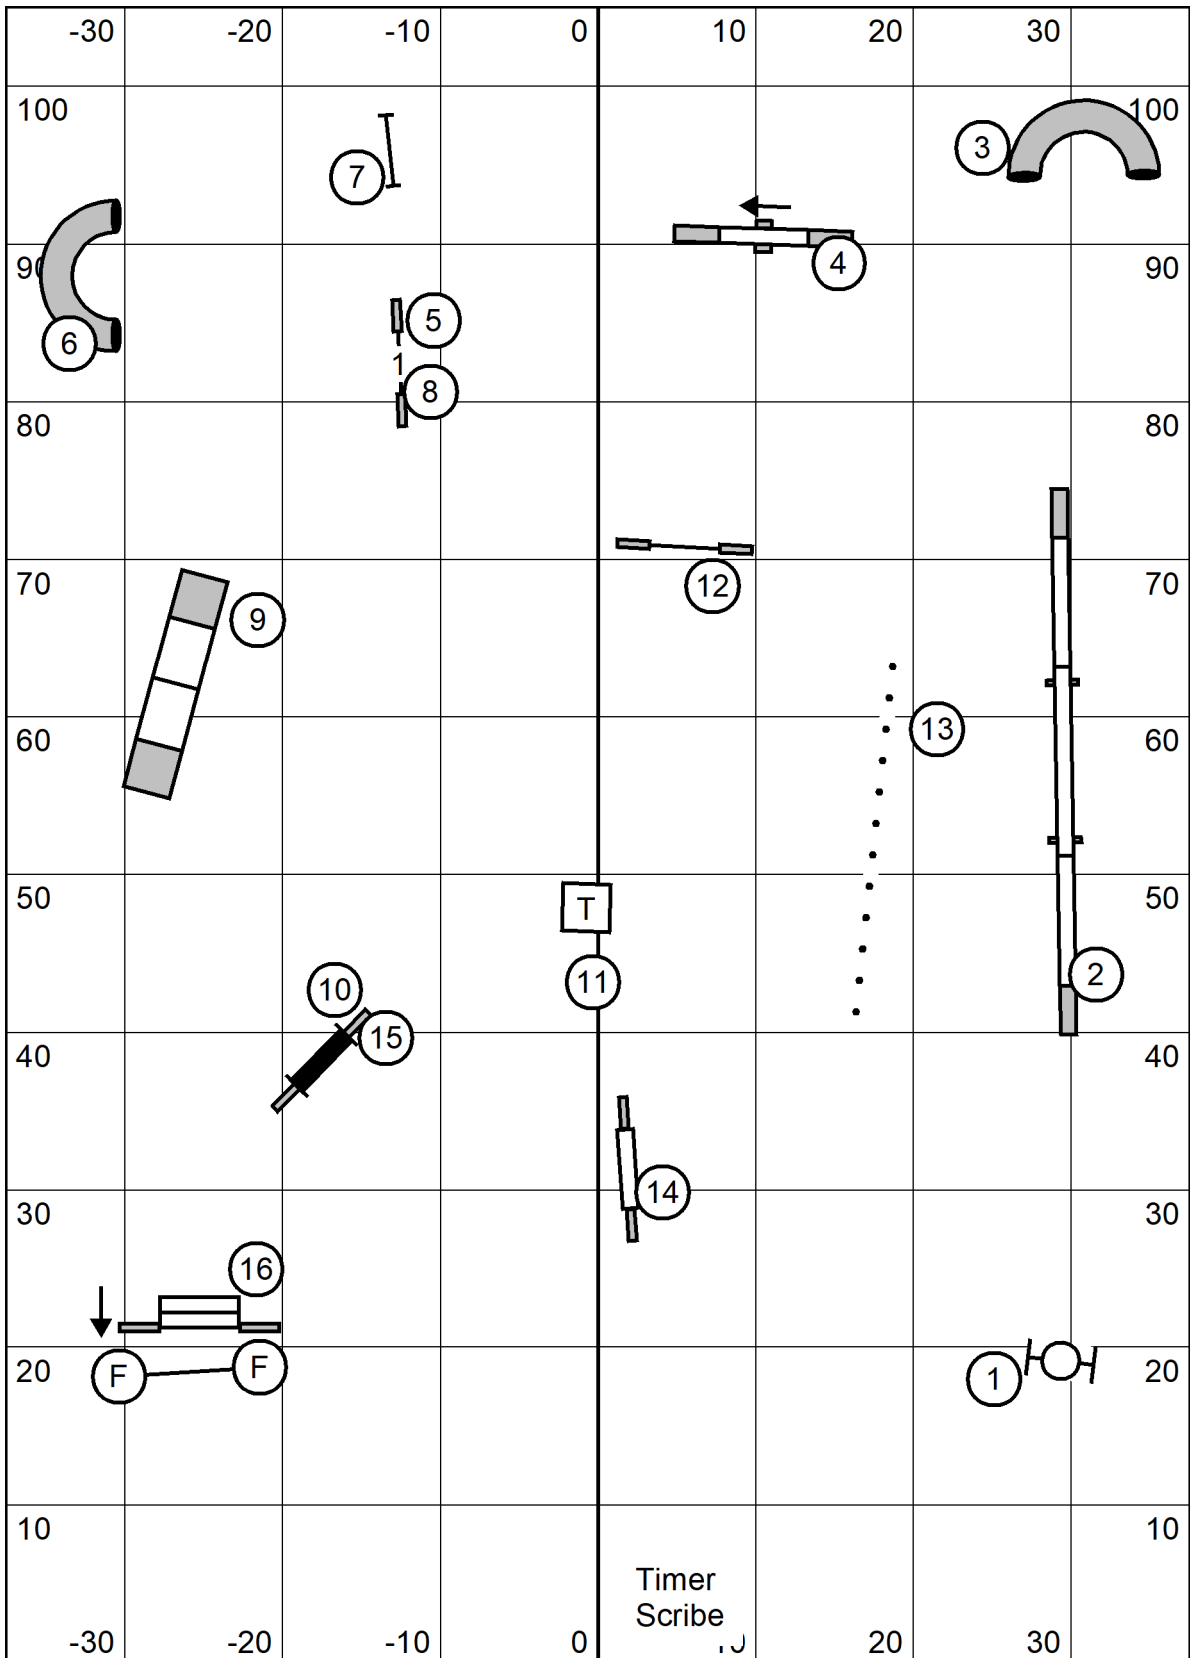

Wachusett Kennel Club, Inc.

Amherst, MA

Indoors Black Matted 76 x 105

Saturday November 7, 2020

Lavonda L. Herring

Open Standard