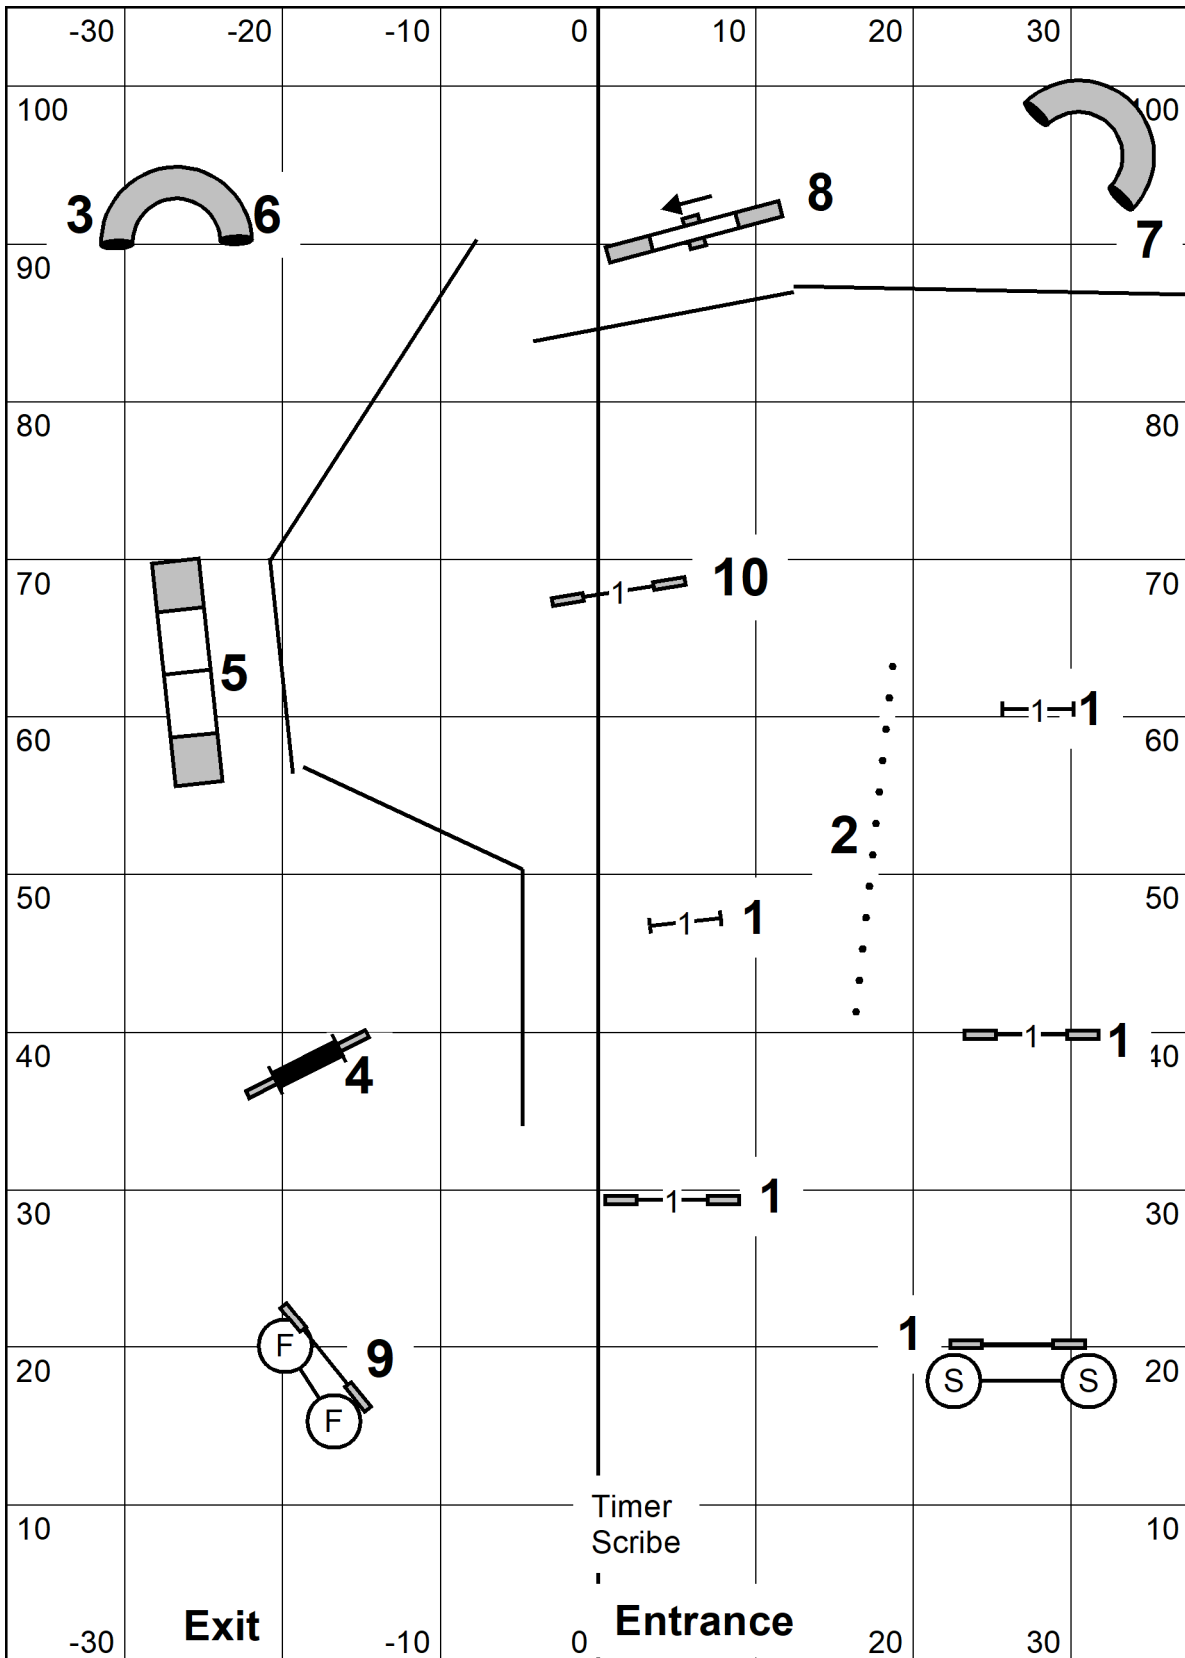

Indoors Black Matted 76 x 105

Saturday November 7, 2020

Lavonda L. Herring

Exc/Masters Standard

Wachusett Kennel Club, Inc.
 Amherst, MA
 Indoors Black Matted 76 x 105
 Saturday November 7, 2020
 Lavonda L. Herring
FAST