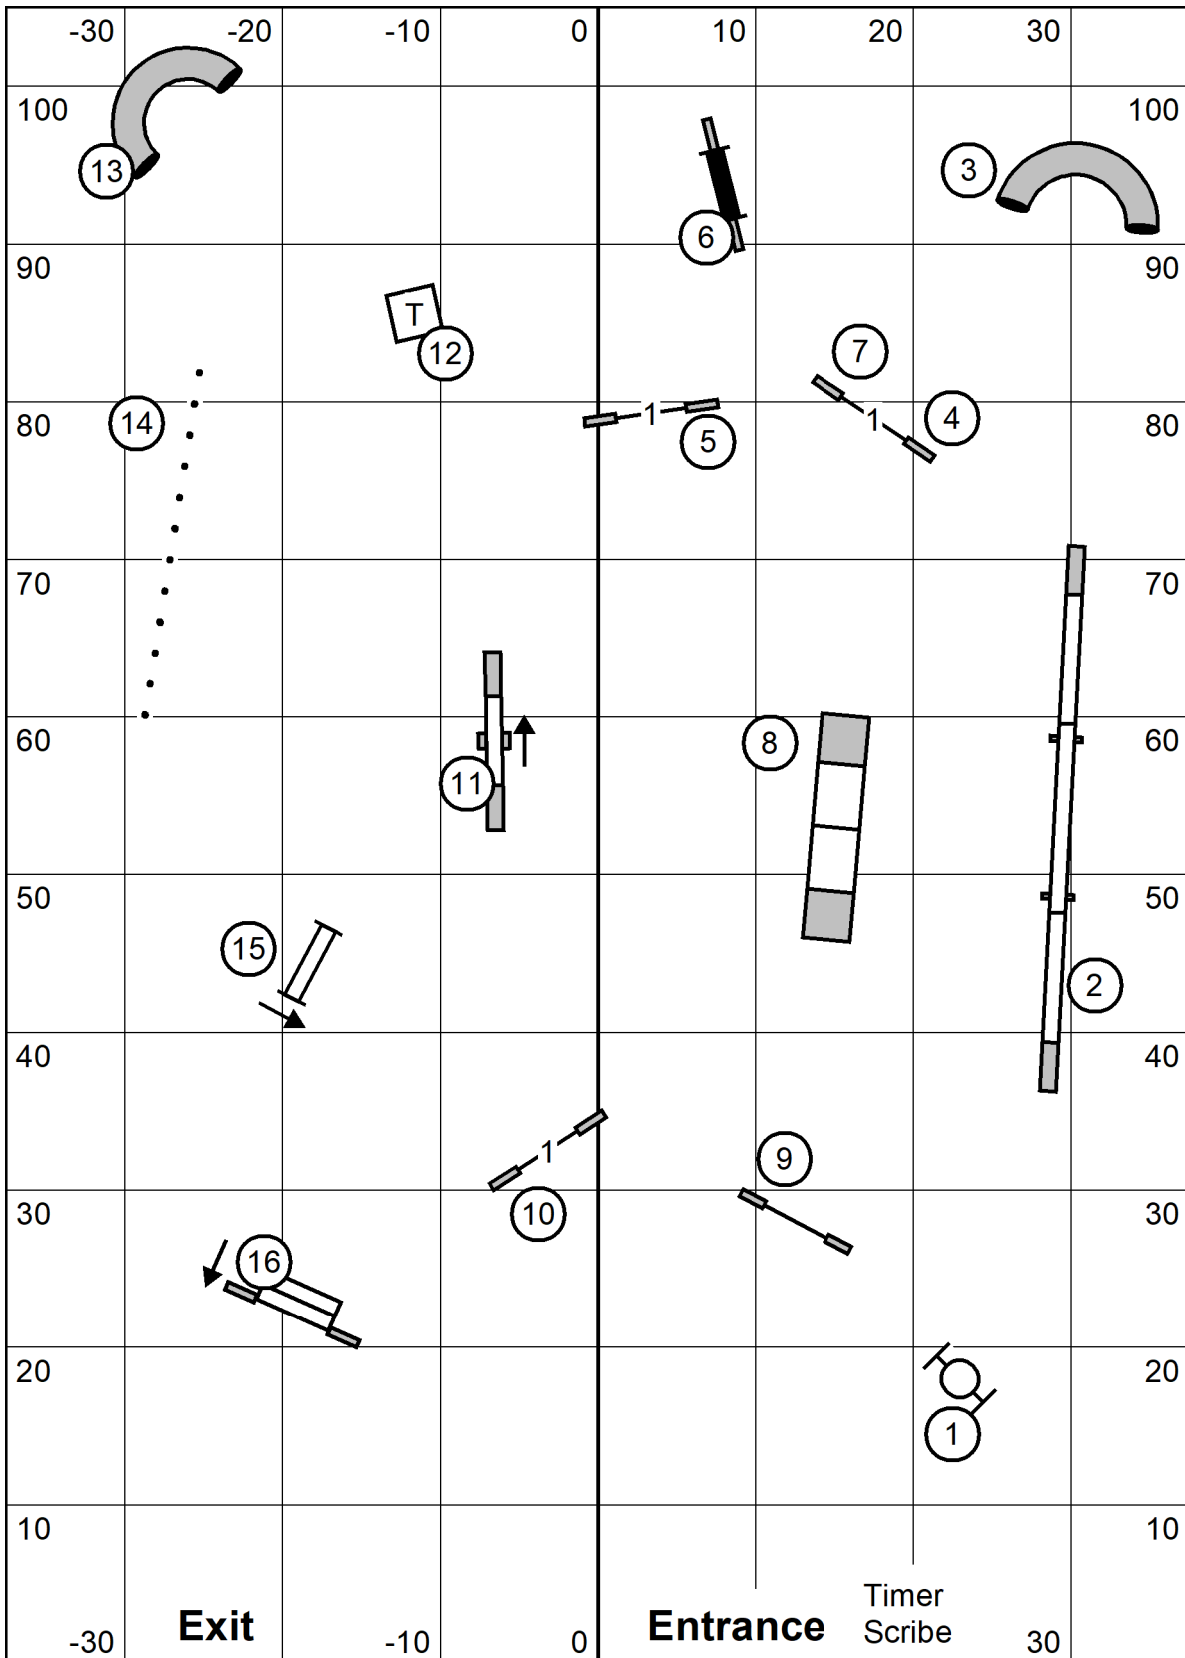

Wachusett Kennel Club, Inc.

Amherst, MA

Indoors Black Matted 76 x 105

Sunday November 8, 2020

Lavonda L. Herring

Open Standard