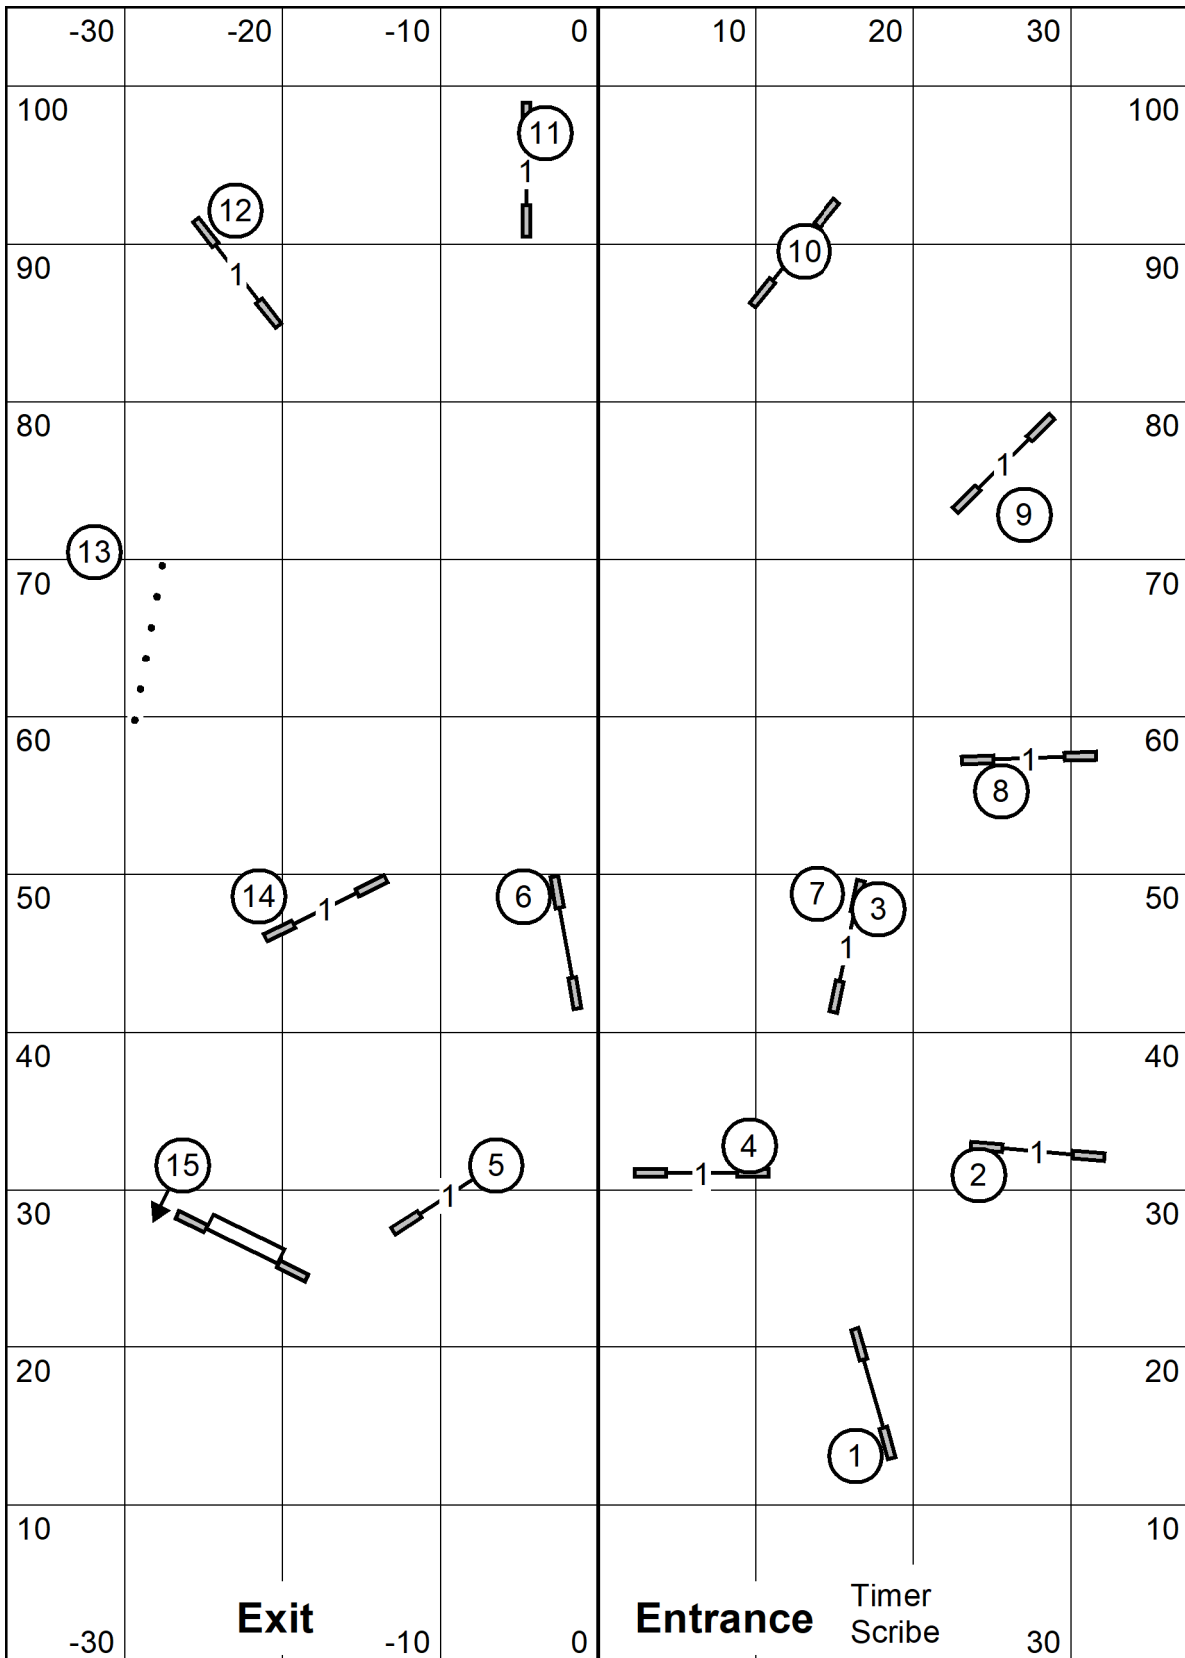

Wachusett Kennel Club, Inc.

Amherst, MA

Indoors Black Matted 76 x 105

Sunday November 8, 2020

Lavonda L. Herring

Novice Jww