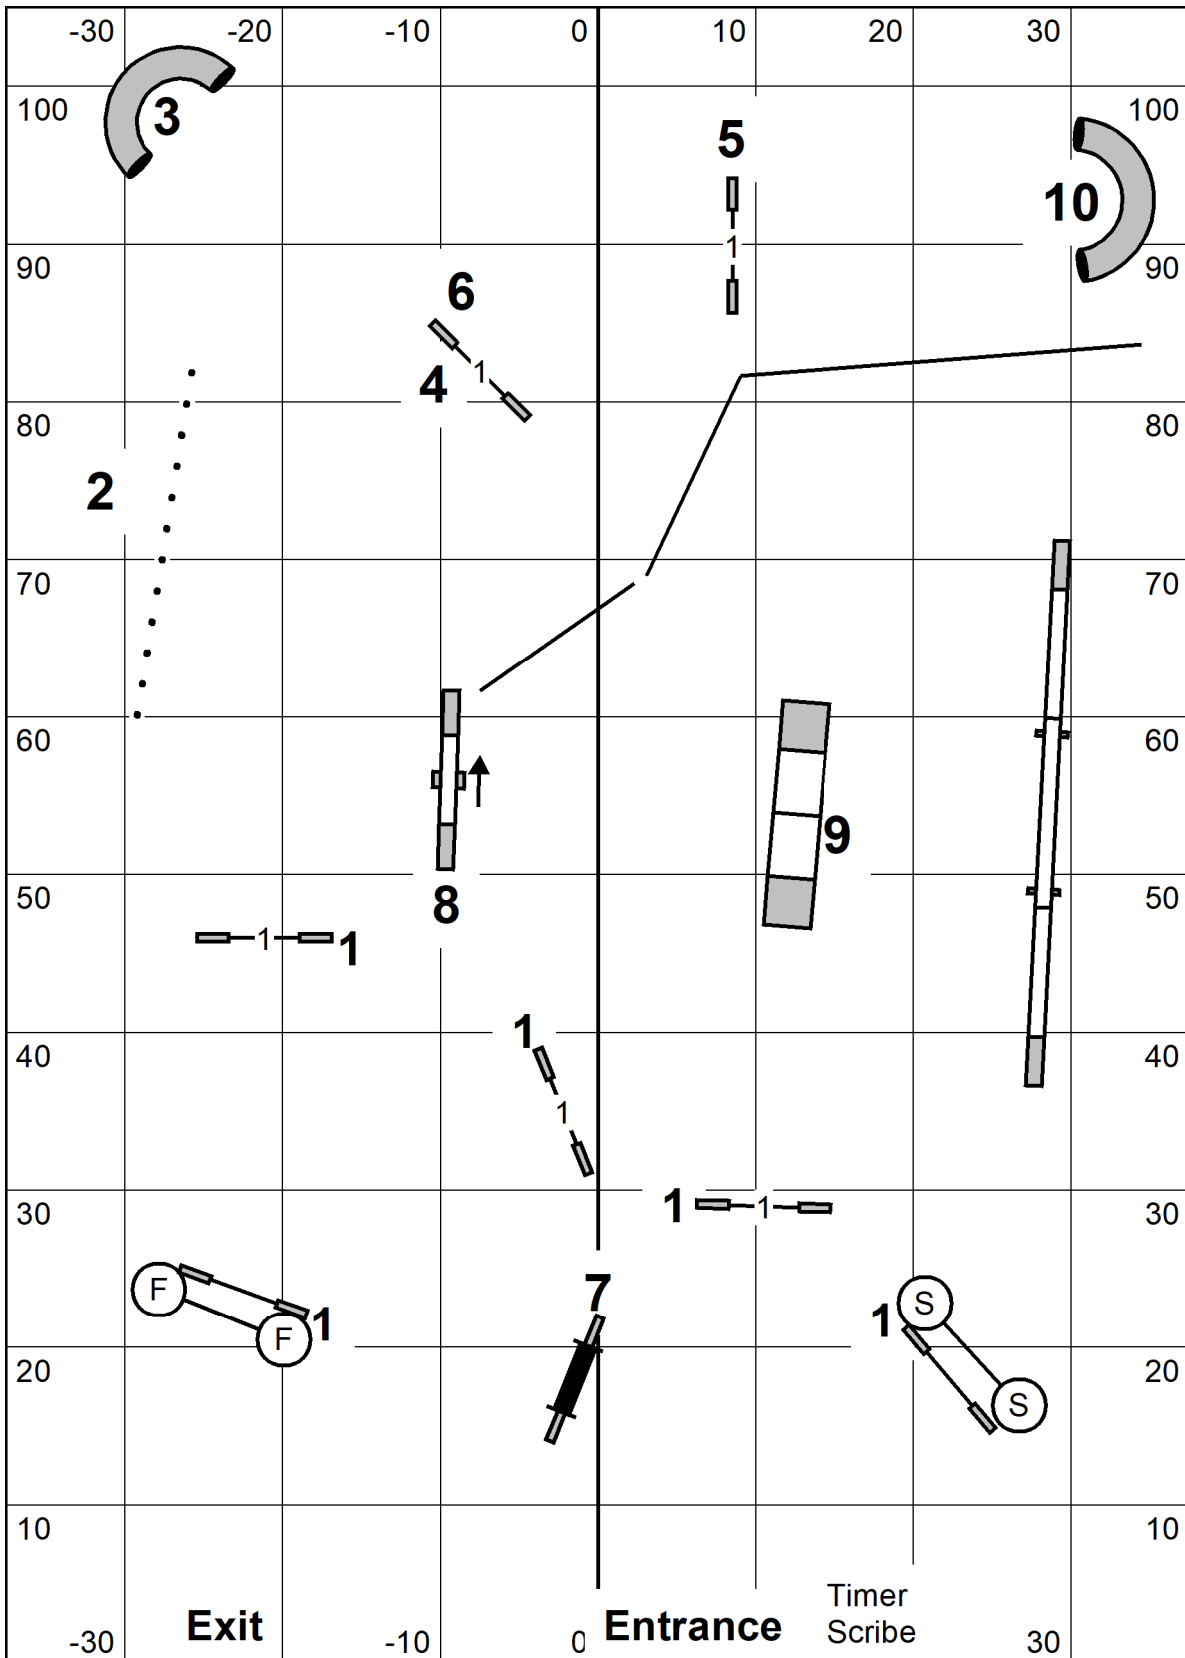

Lavonda L. Herring

Exc/Masters Standard

Wachusett Kennel Club, Inc.

Nov 50pts 5-10 or 10-5
Open 55pts 4-5 or 5-6
Exc 60pts 4-5-6

Amherst, MA
 Indoors Black Matted 76 x 105
 Sunday November 8, 2020
 Lavonda L. Herring