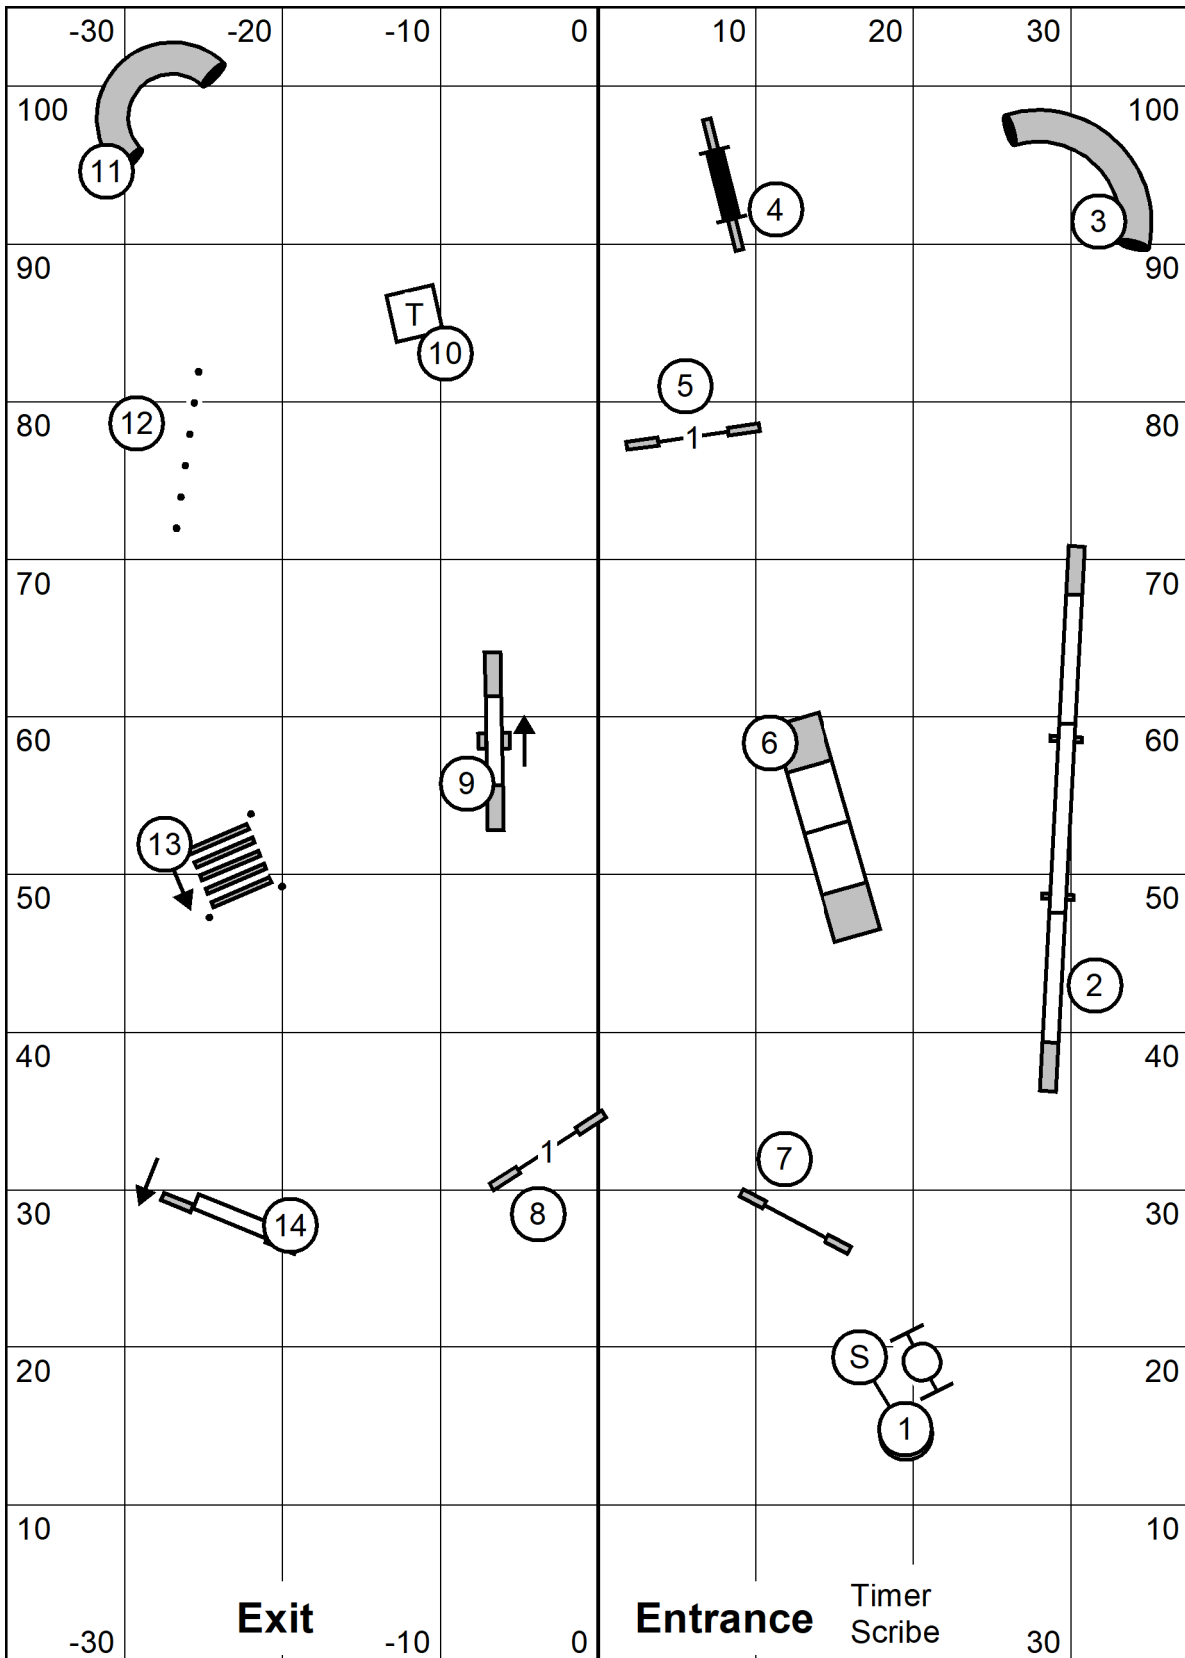

Wachusett Kennel Club, Inc.

Amherst, MA

Indoors Black Matted 76 x 105

Sunday November 8, 2020

Lavonda L. Herring

Novice Standard