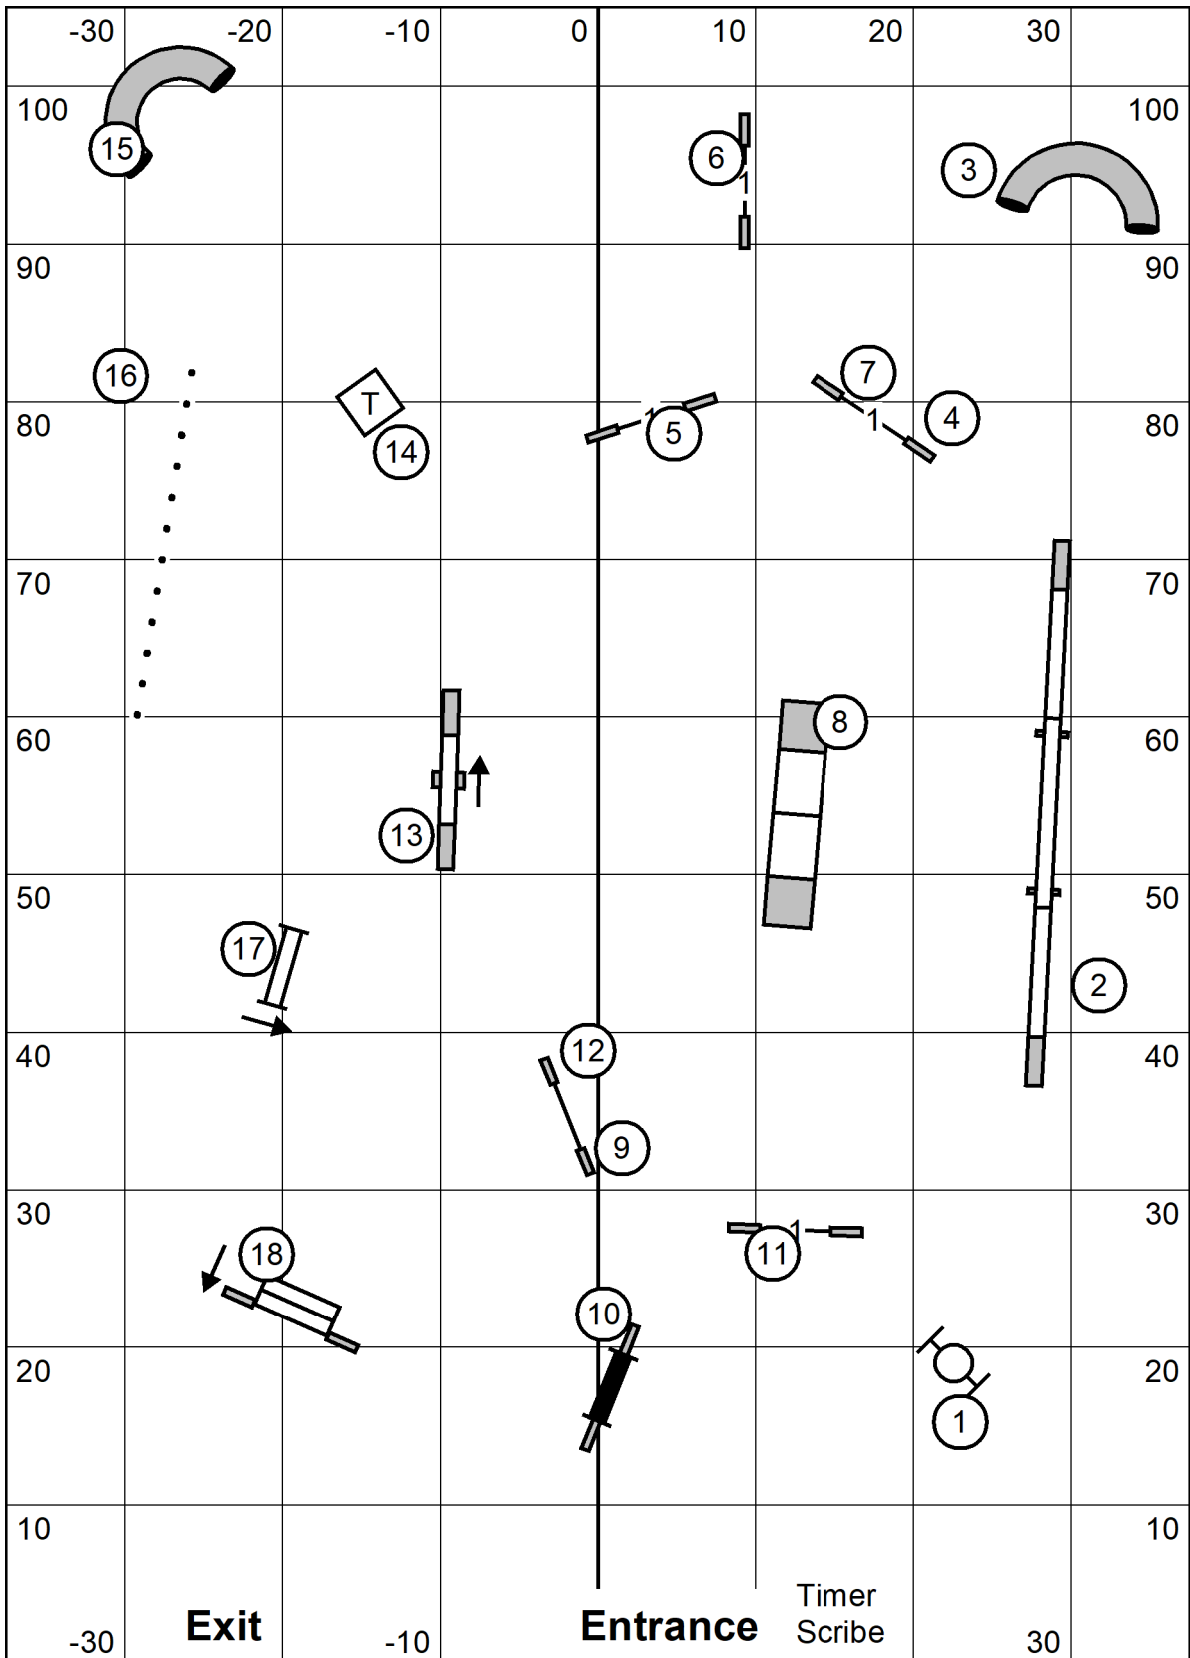

Wachusett Kennel Club, Inc.

Amherst, MA

Indoors Black Matted 76 x 105

Sunday November 8, 2020

Lavonda L. Herring

Exc/Masters Standard