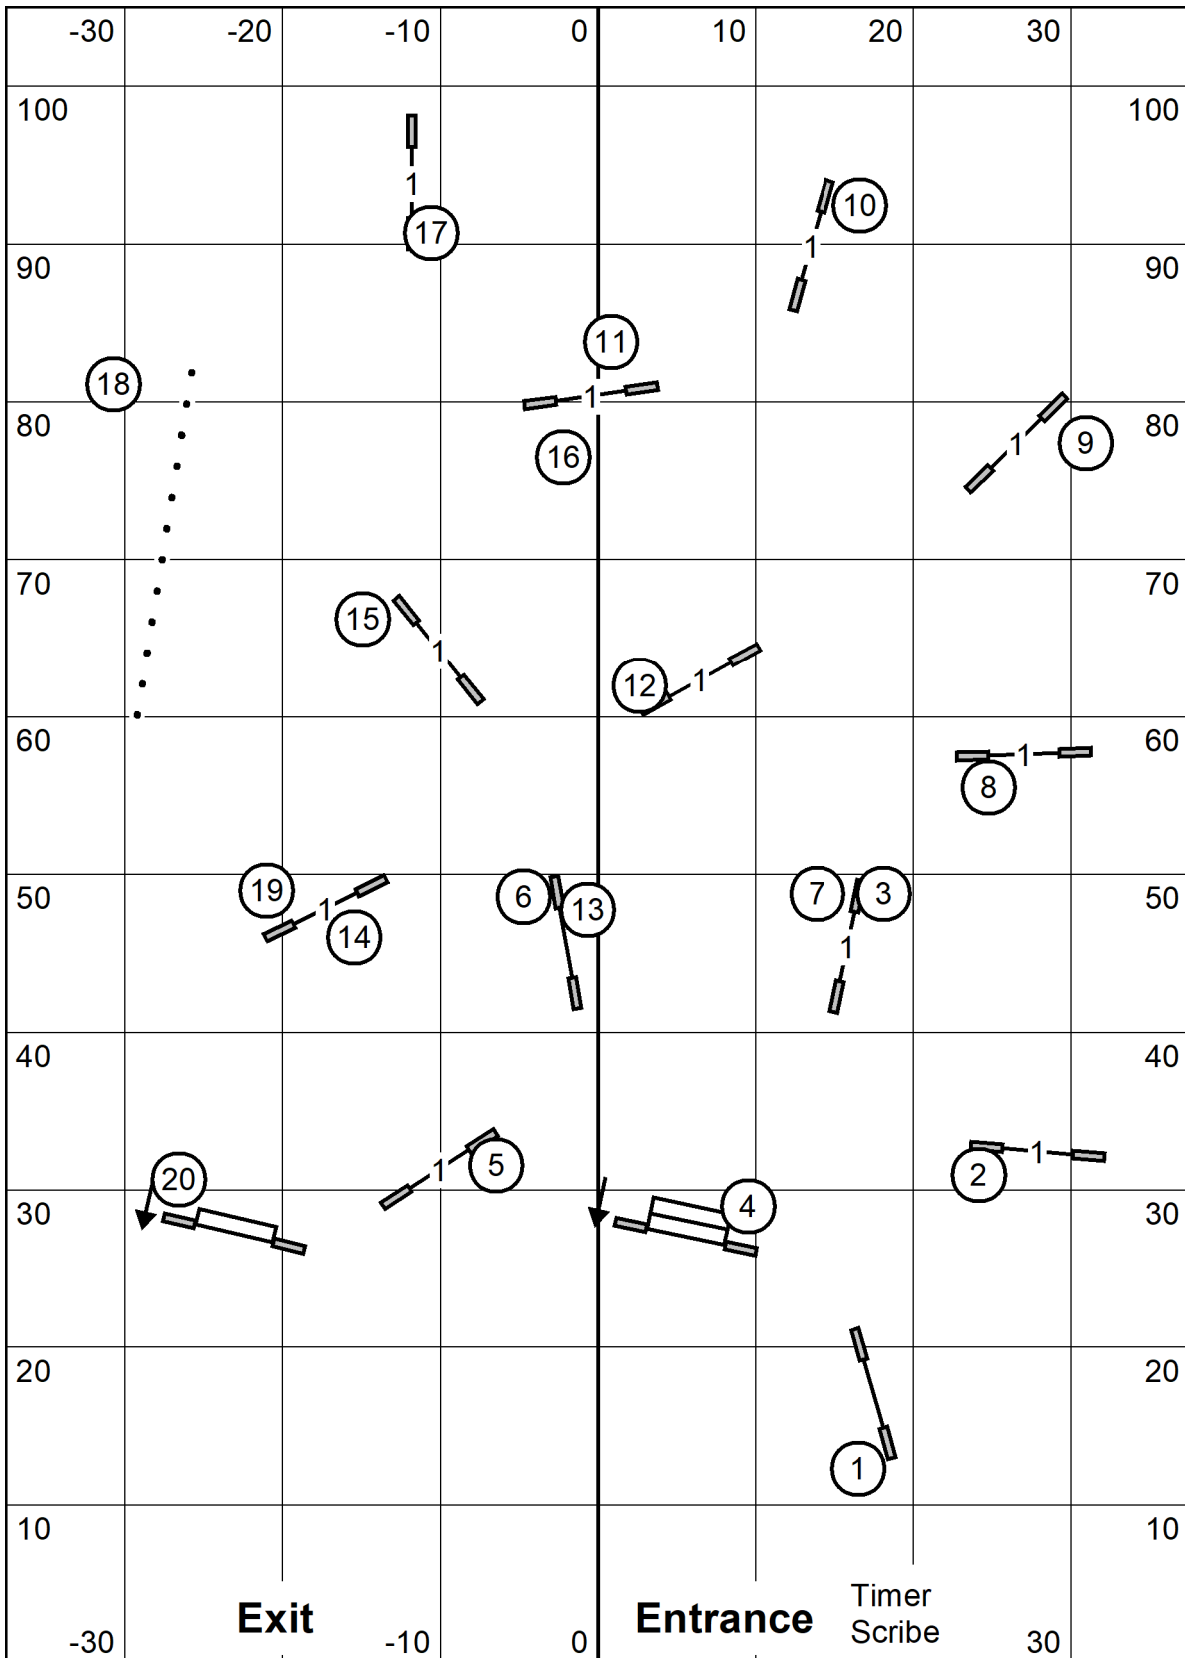

Wachusett Kennel Club, Inc.

Amherst, MA

Indoors Black Matted 76 x 105

Sunday November 8, 2020

Lavonda L. Herring

Exc/Master Jww