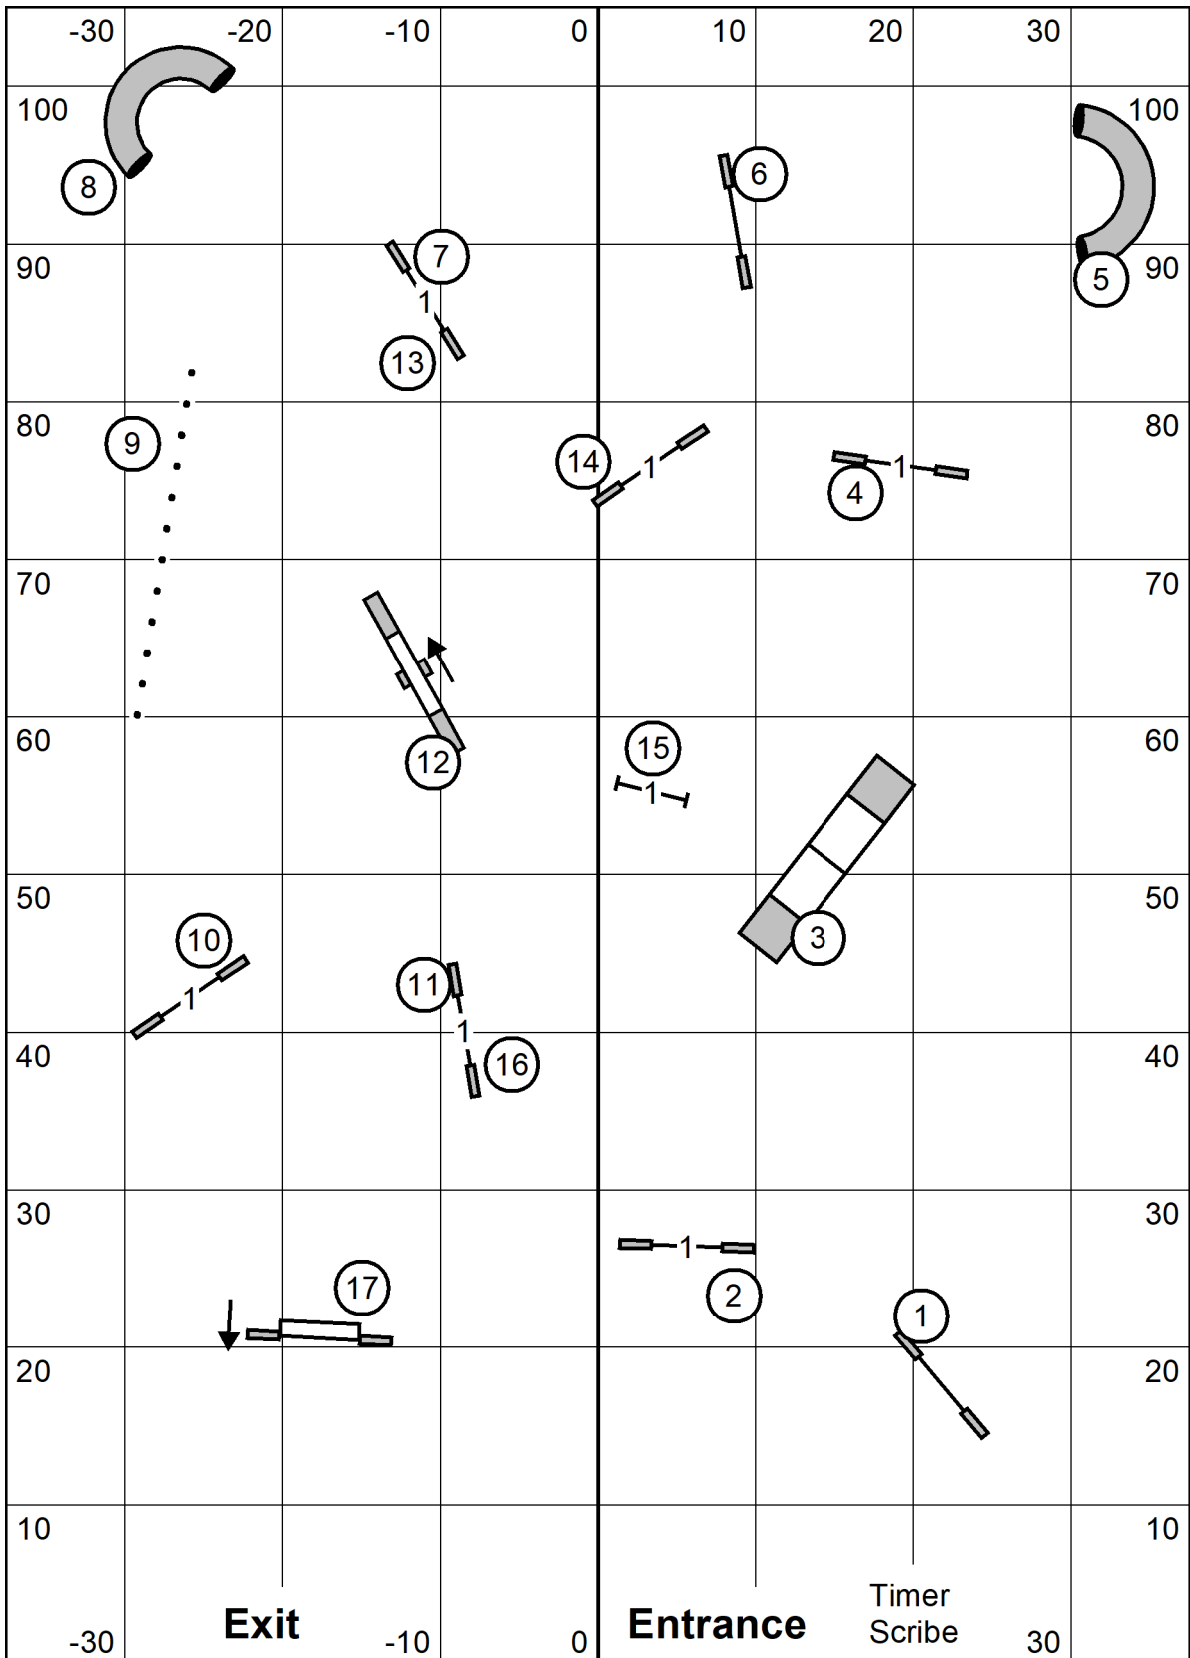

Wachusett Kennel Club, Inc.

Amherst, MA

Indoors Black Matted 76 x 105

Sunday November 8, 2020

Lavonda L. Herring

Time 2 Beat