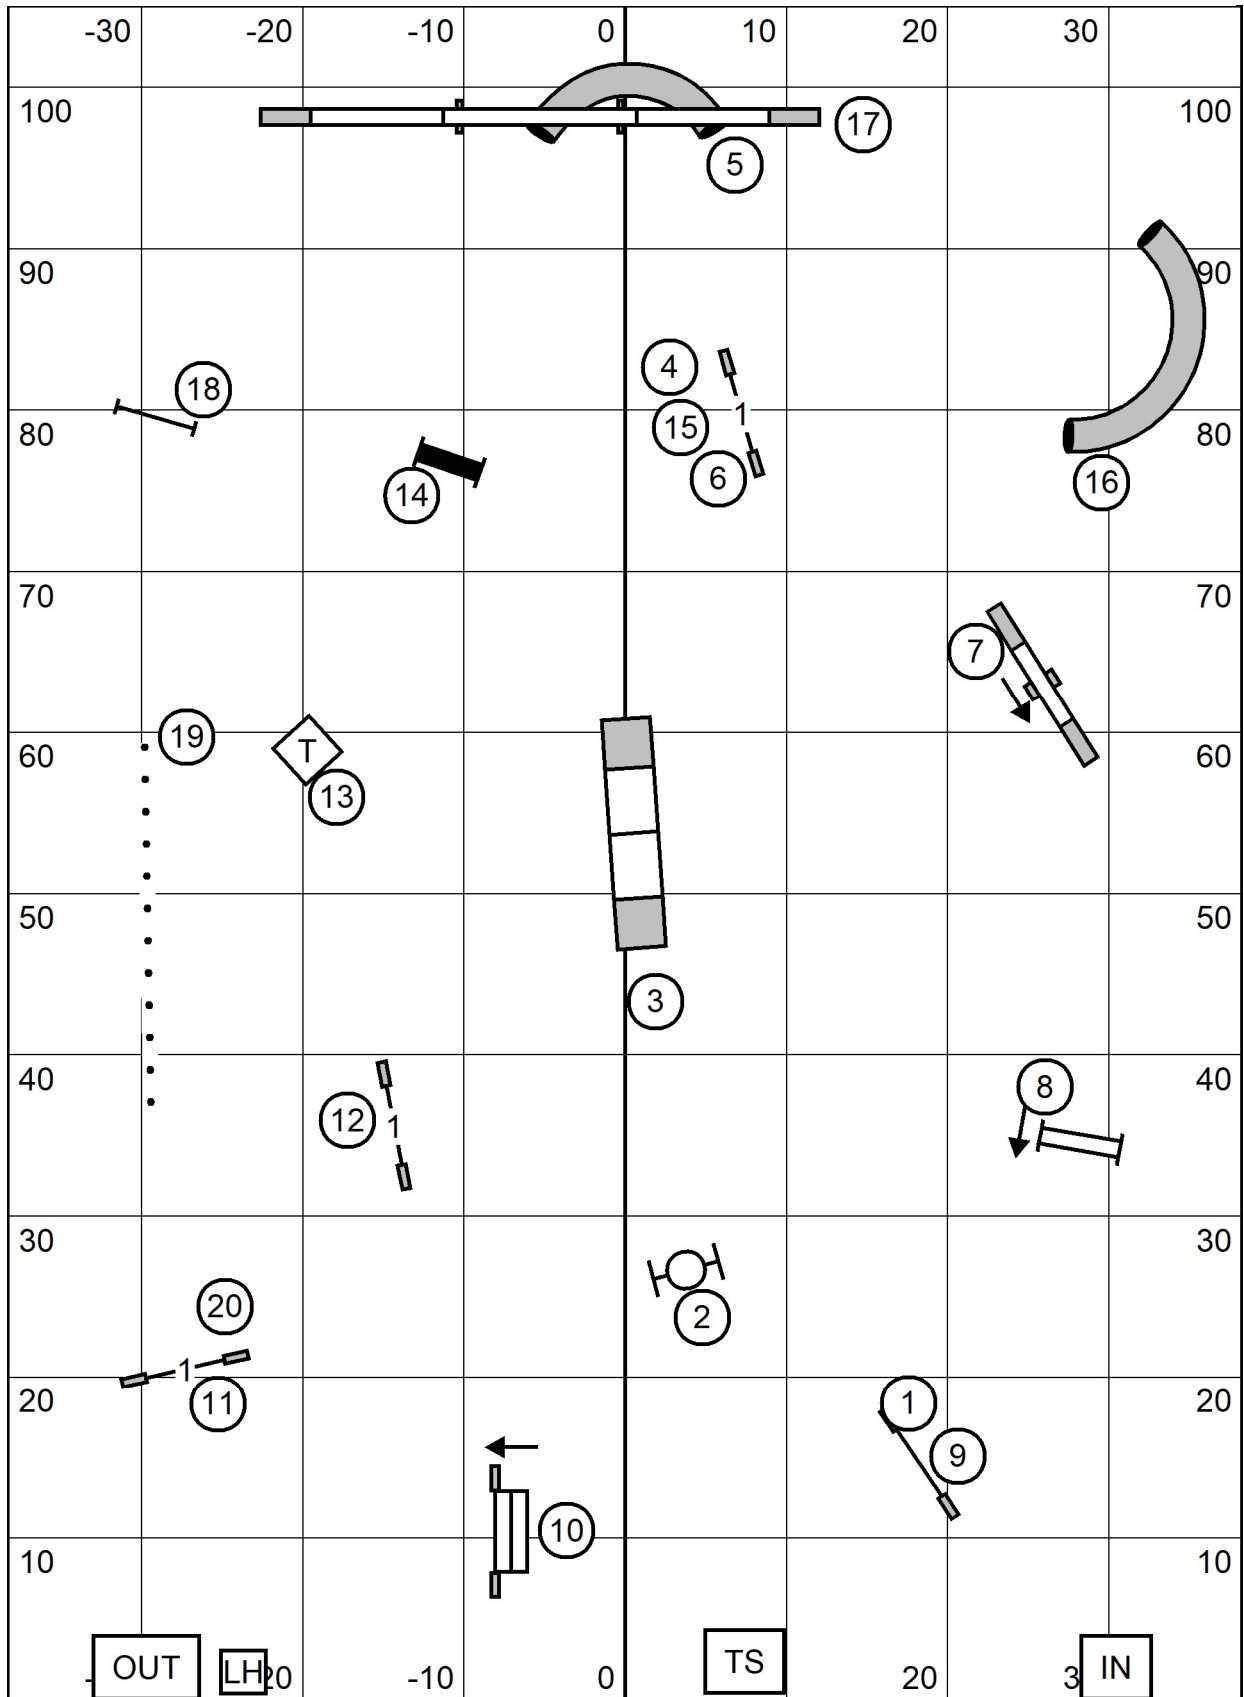

Middlesex County Kennel Club  
 SATURDAY: Nov 14, 2020    Indoors, Turf  
 Judge: Sandy Moody        76 x 105

**#1 EX/MAS**  
**JWW**

Middlesex County Kennel Club  
 SATURDAY: Nov 14, 2020    Indoors, Turf  
 Judge: Sandy Moody        76 x 105

# #1 EX/MAS STANDARD

Middlesex County Kennel Club  
 SATURDAY: Nov 14, 2020    Indoors, Turf  
 Judge: Sandy Moody        76 x 105

# #2 EX/MAS JWW

Middlesex County Kennel Club  
 SATURDAY: Nov 14, 2020 Indoors, Turf  
 Judge: Sandy Moody 76 x 105

# #2 EX/MAS STANDARD

Middlesex County Kennel Club  
 SATURDAY: Nov 14, 2020    Indoors, Turf  
 Judge: Sandy Moody         76 x 105