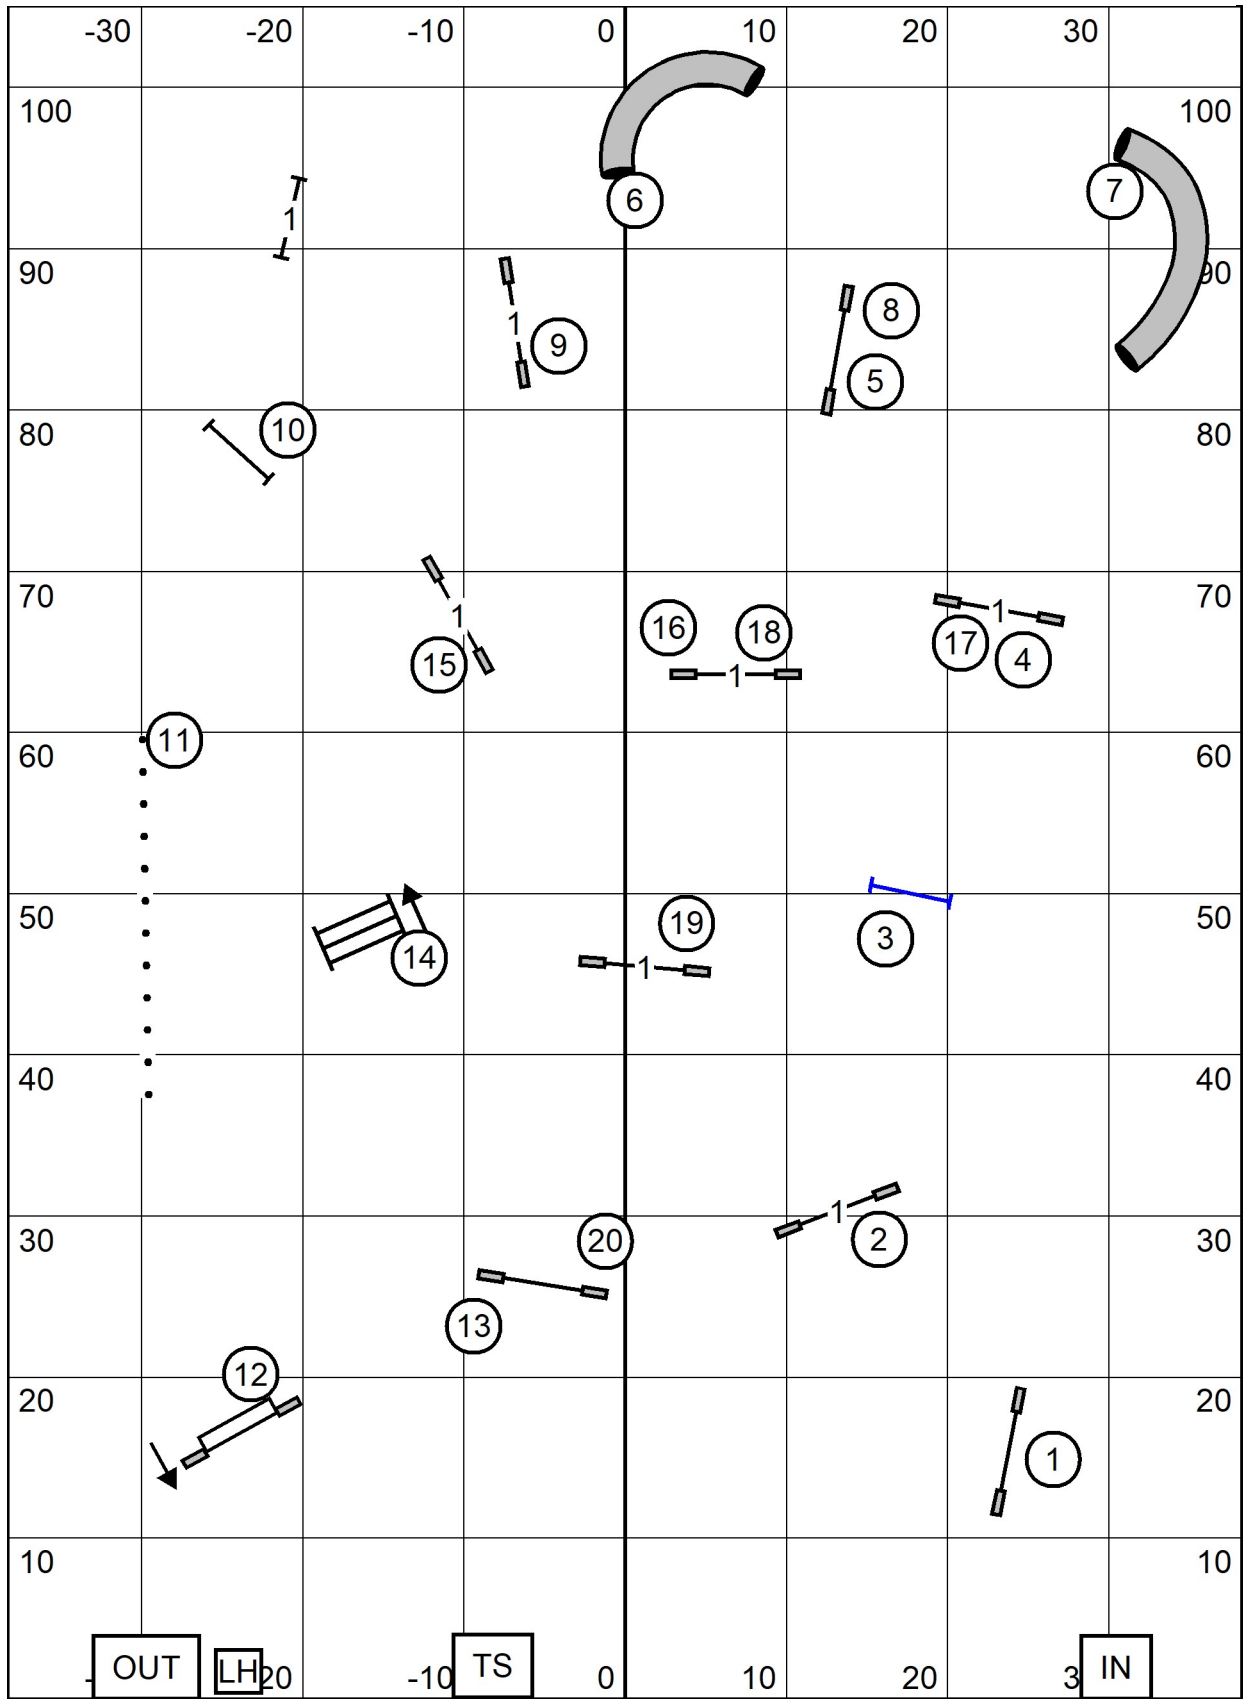

Middlesex County Kennel Club  
 SATURDAY: Nov 14, 2020    Indoors, Turf  
 Judge: Sandy Moody        76 x 105

**#1 EX/MAS**  
**JWW**

Middlesex County Kennel Club  
 SATURDAY: Nov 14, 2020    Indoors, Turf  
 Judge: Sandy Moody        76 x 105

# #1 EX/MAS STANDARD

Middlesex County Kennel Club  
 SATURDAY: Nov 14, 2020    Indoors, Turf  
 Judge: Sandy Moody        76 x 105

# #2 EX/MAS JWW

Middlesex County Kennel Club  
 SATURDAY: Nov 14, 2020 Indoors, Turf  
 Judge: Sandy Moody 76 x 105

# #2 EX/MAS STANDARD

Middlesex County Kennel Club  
 SATURDAY: Nov 14, 2020    Indoors, Turf  
 Judge: Sandy Moody         76 x 105