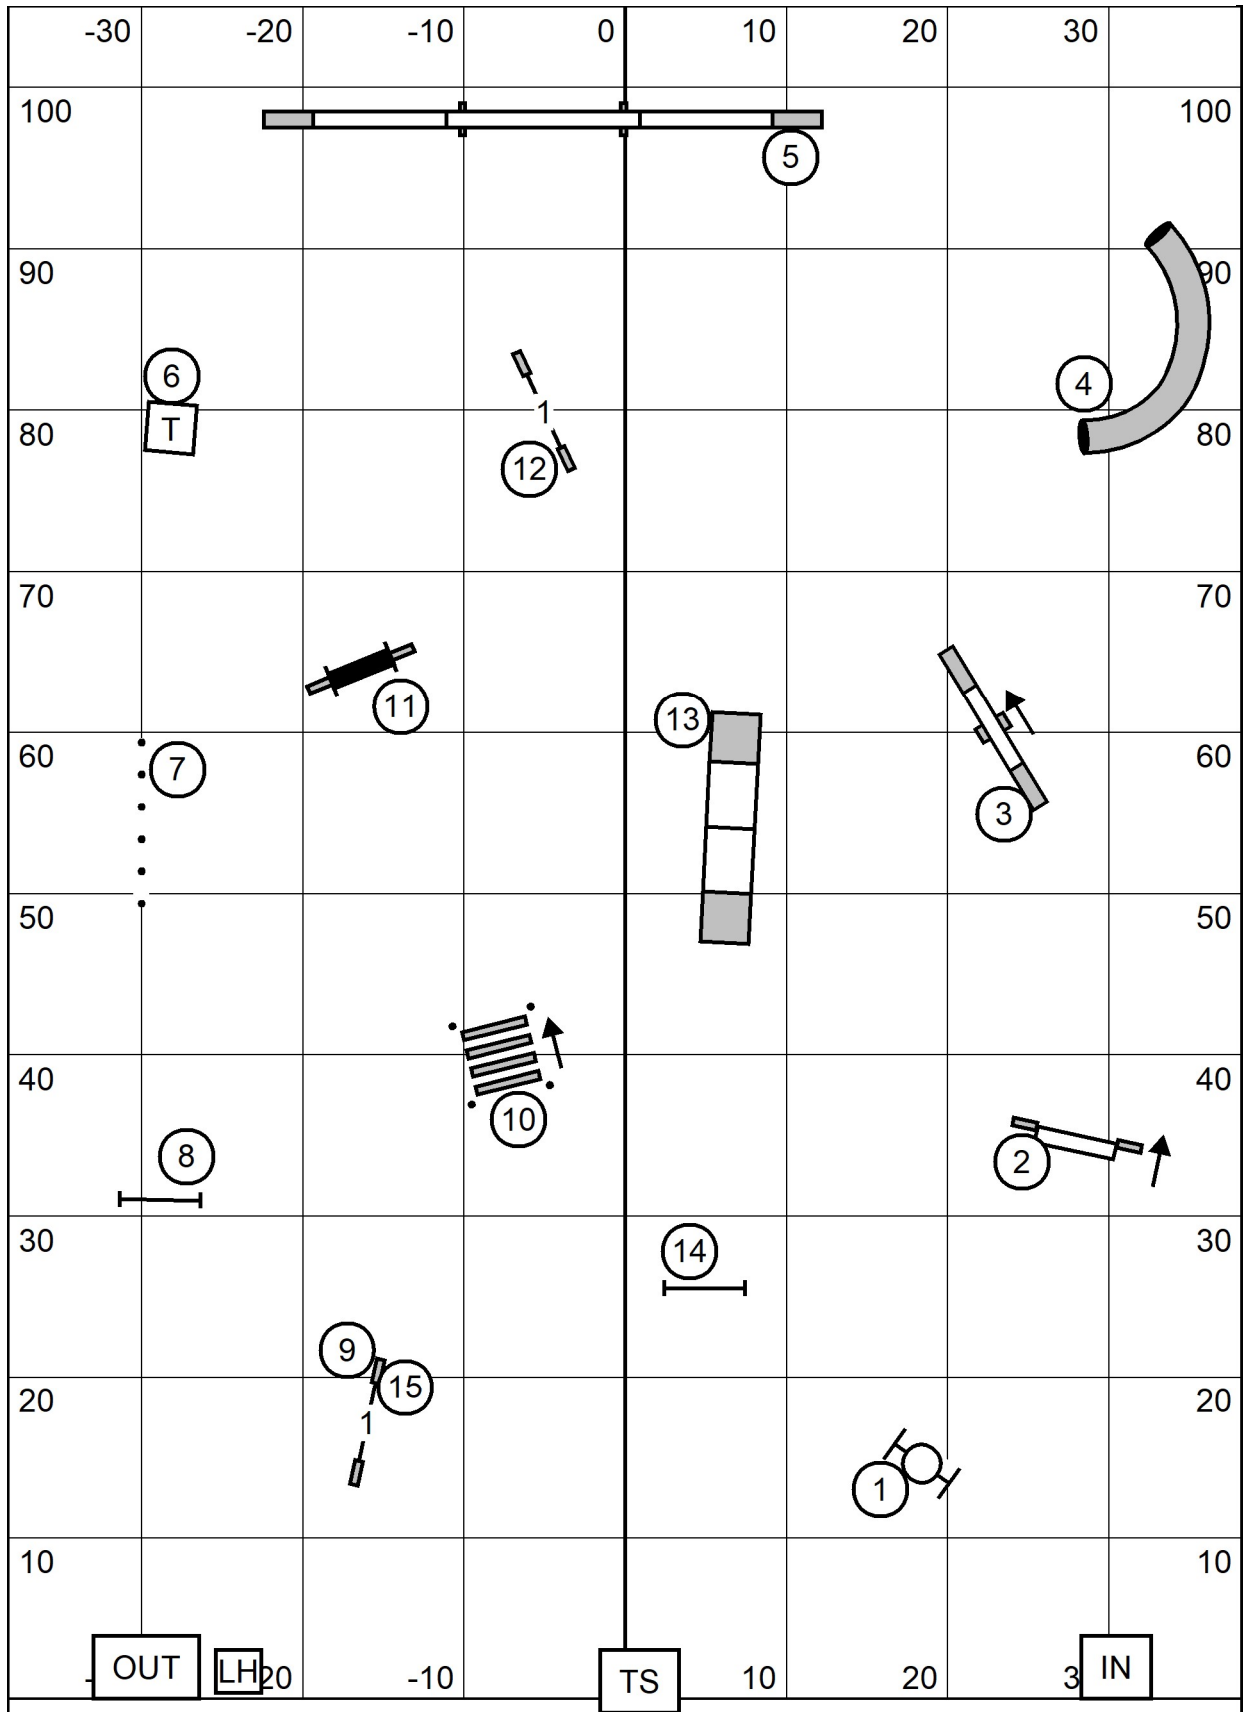

# #1 EX/MAS STANDARD

Middlesex County Kennel Club  
 SATURDAY: Nov 14, 2020    Indoors, Turf  
 Judge: Sandy Moody        76 x 105

# #2 EX/MAS JWW

Middlesex County Kennel Club  
 SATURDAY: Nov 14, 2020 Indoors, Turf  
 Judge: Sandy Moody 76 x 105

# #2 EX/MAS STANDARD

Middlesex County Kennel Club  
 SATURDAY: Nov 14, 2020    Indoors, Turf  
 Judge: Sandy Moody         76 x 105

# NOVICE JWW

Middlesex County Kennel Club  
 SATURDAY: Nov 14, 2020    Indoors, Turf  
 Judge: Sandy Moody         76 x 105