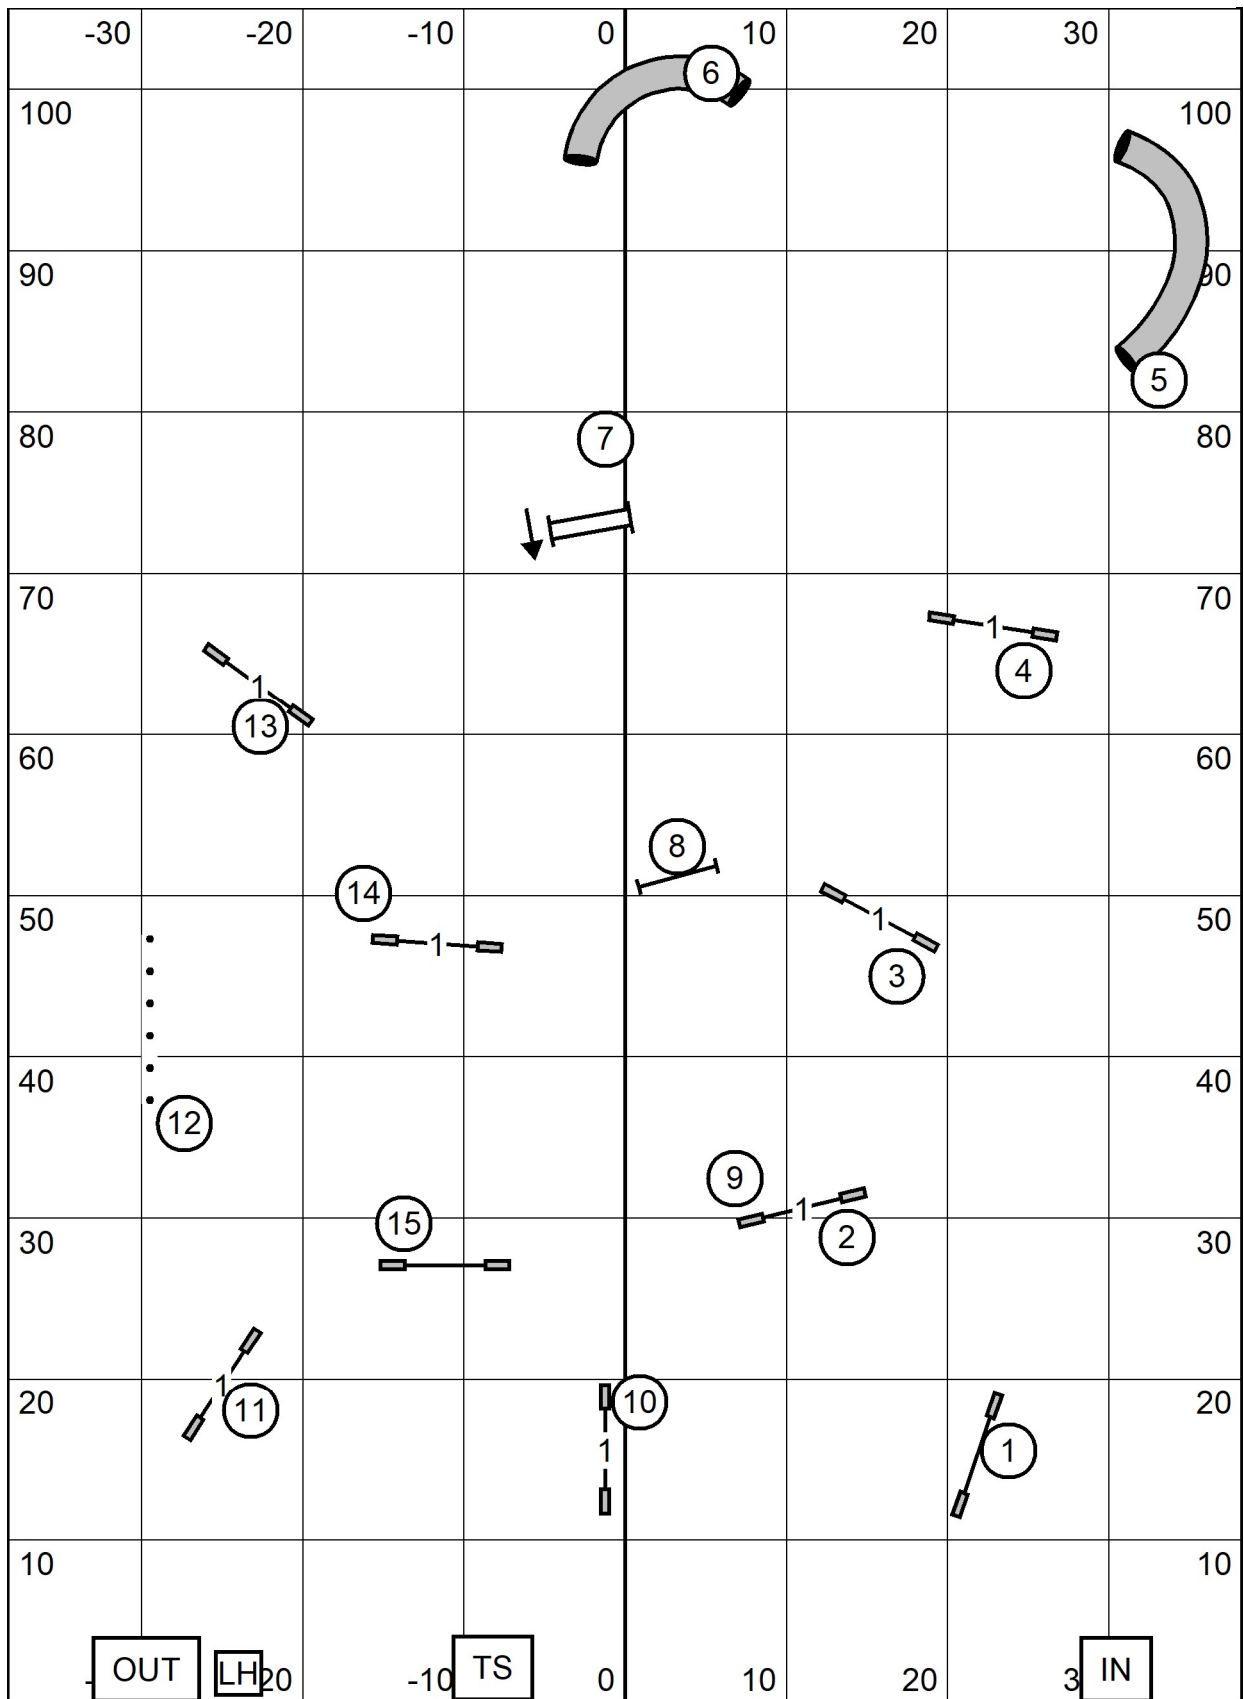

Middlesex County Kennel Club  
 SATURDAY: Nov 14, 2020    Indoors, Turf  
 Judge: Sandy Moody        76 x 105

**#1 EX/MAS**  
**JWW**

Middlesex County Kennel Club  
 SATURDAY: Nov 14, 2020    Indoors, Turf  
 Judge: Sandy Moody        76 x 105

# #1 EX/MAS STANDARD

Middlesex County Kennel Club  
 SATURDAY: Nov 14, 2020    Indoors, Turf  
 Judge: Sandy Moody        76 x 105

# #2 EX/MAS JWW

Middlesex County Kennel Club  
 SATURDAY: Nov 14, 2020 Indoors, Turf  
 Judge: Sandy Moody 76 x 105

# #2 EX/MAS STANDARD

Middlesex County Kennel Club  
 SATURDAY: Nov 14, 2020    Indoors, Turf  
 Judge: Sandy Moody         76 x 105