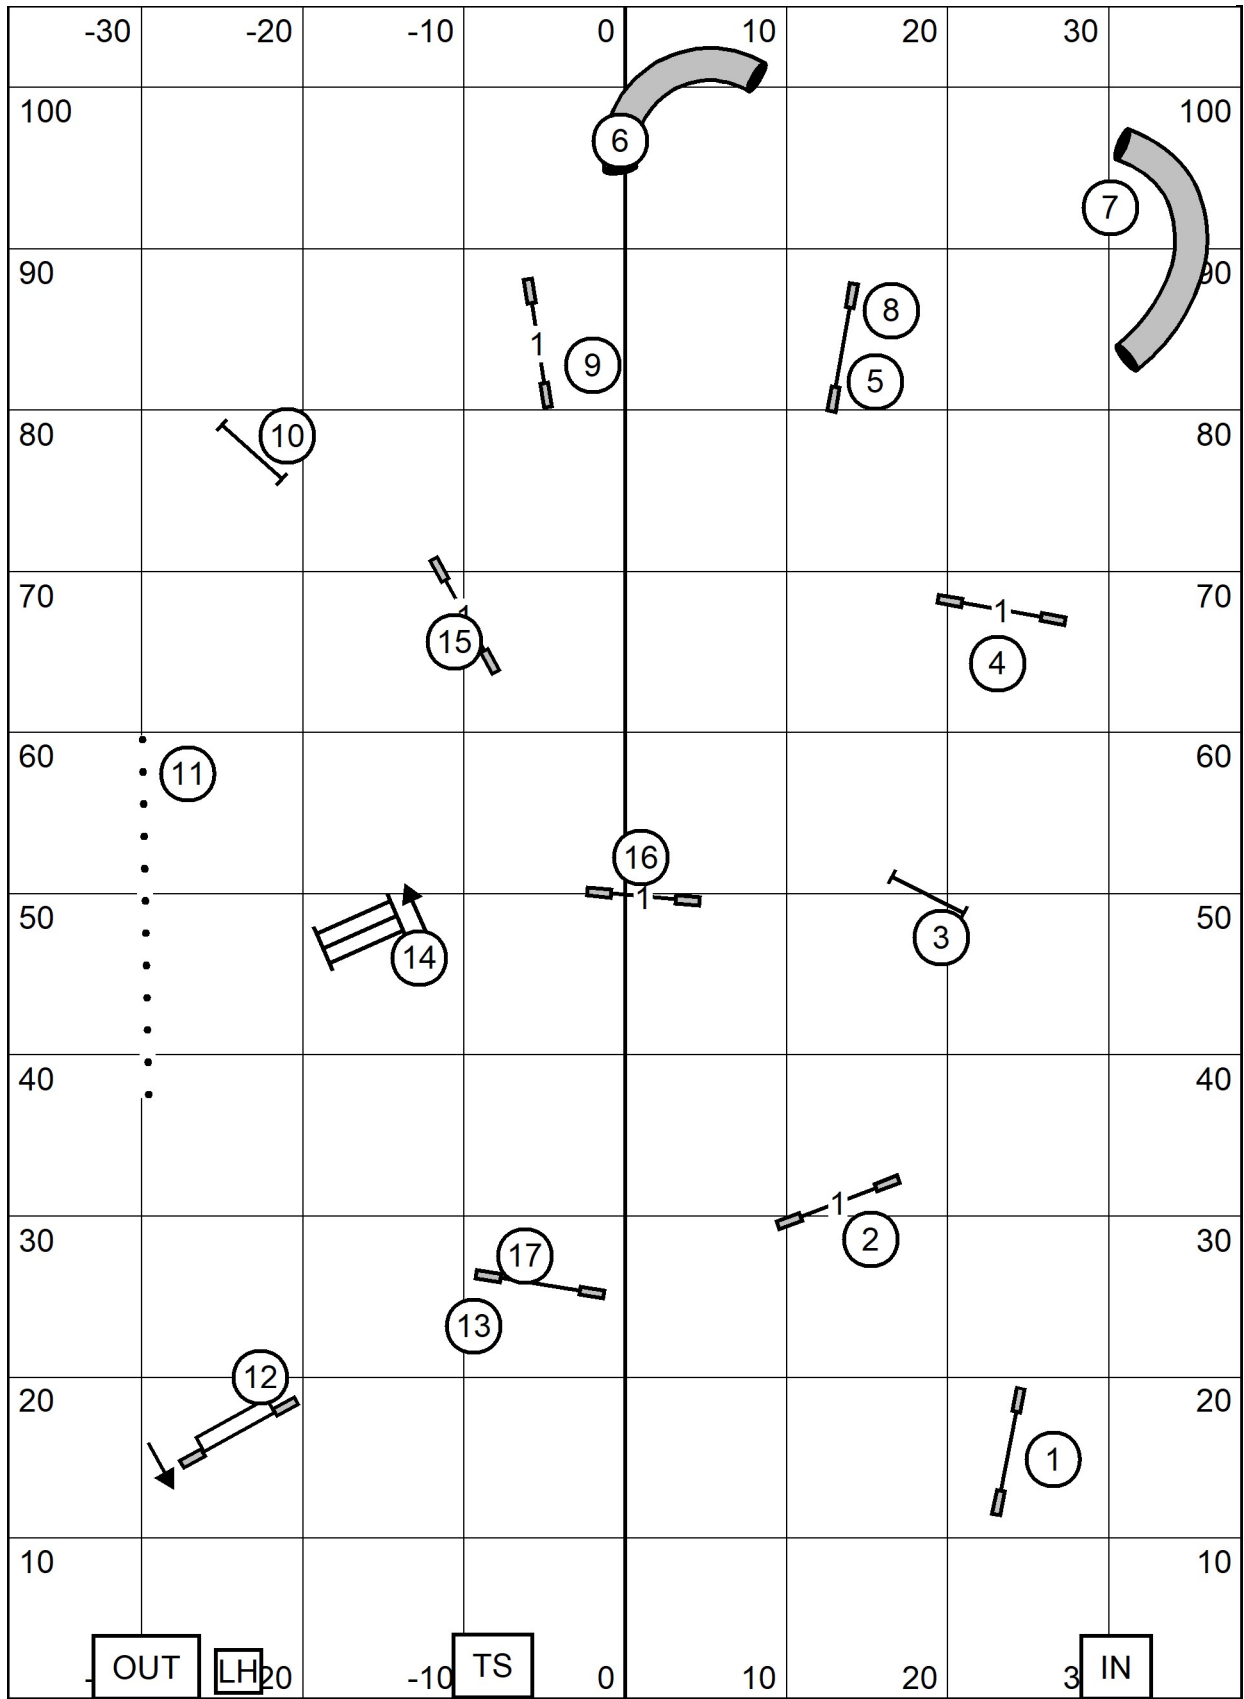

Middlesex County Kennel Club
SATURDAY: Nov 14, 2020   Indoors, Turf
Judge: Sandy Moody   76 x 105

**OPEN
JWW**