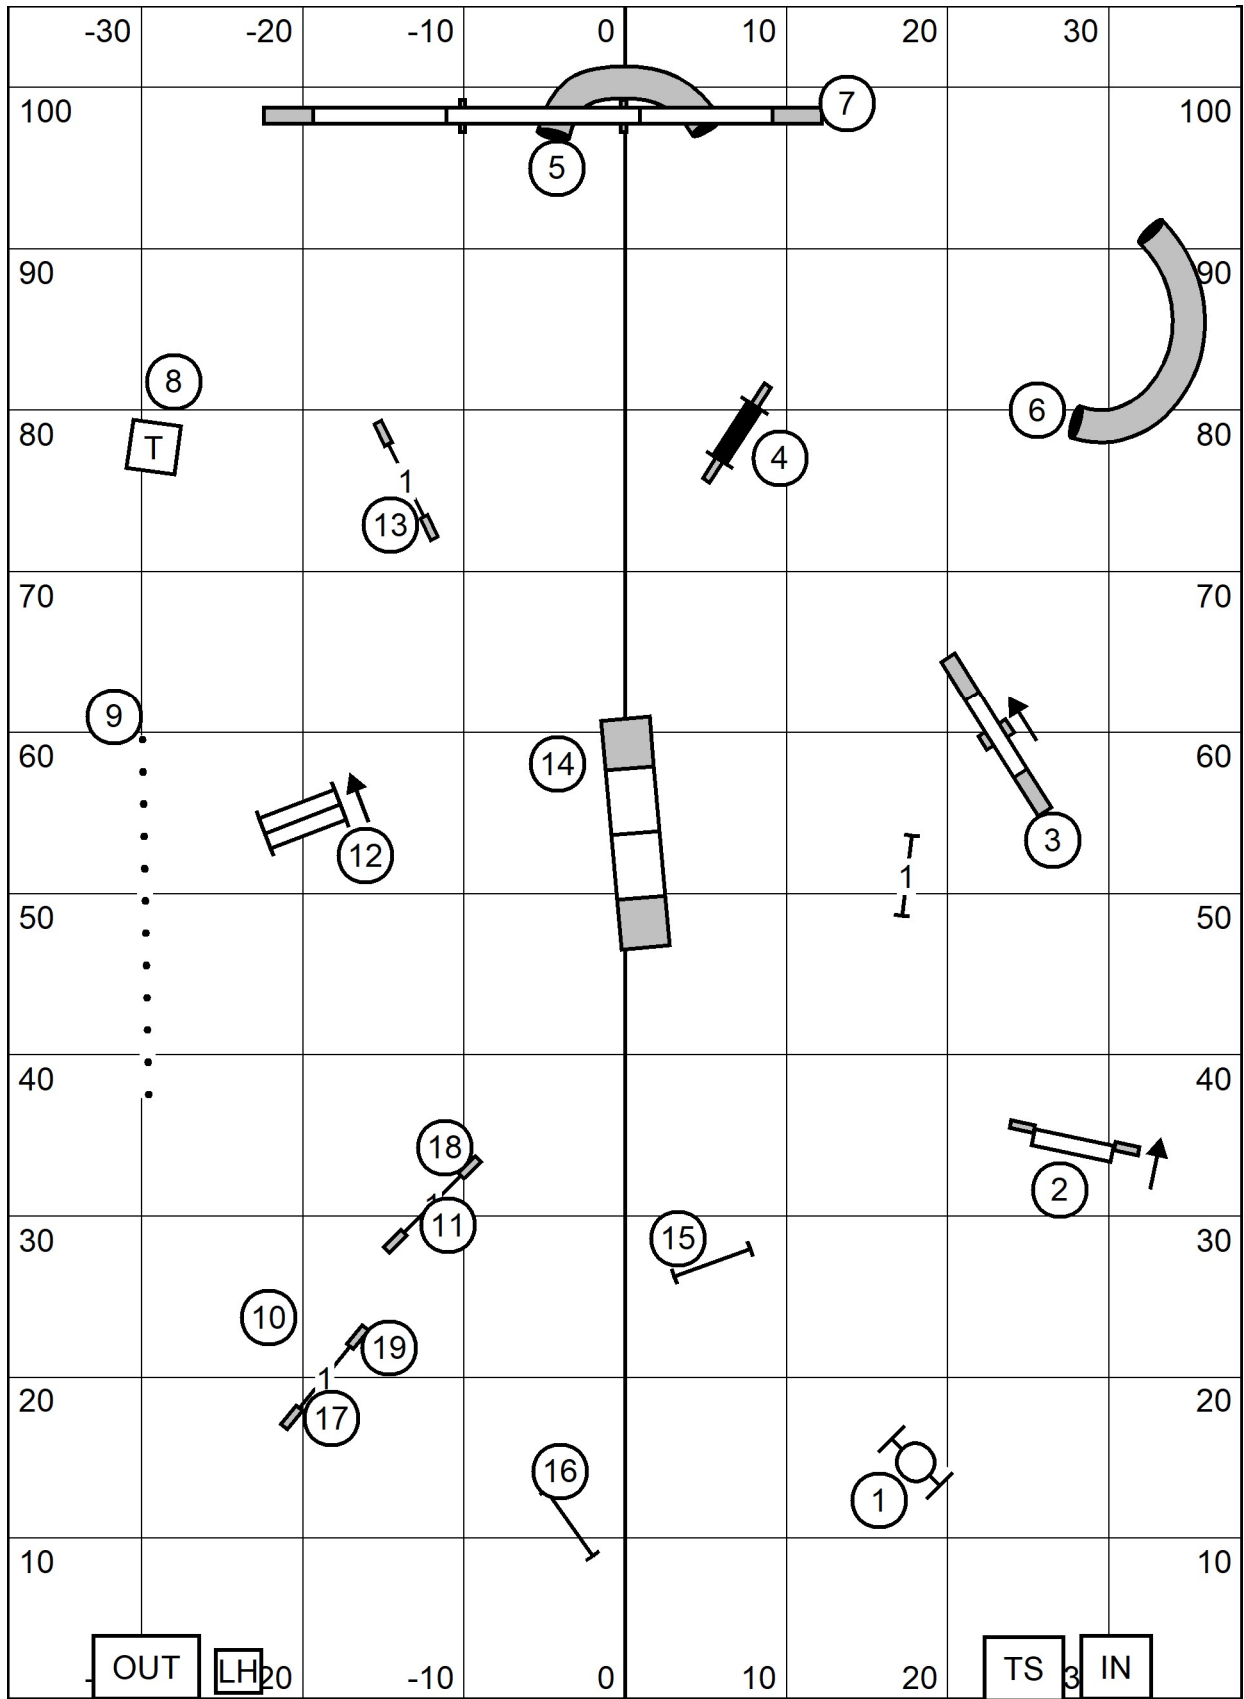

Middlesex County Kennel Club  
 SATURDAY: Nov 14, 2020    Indoors, Turf  
 Judge: Sandy Moody        76 x 105

**#1 EX/MAS**  
**JWW**

Middlesex County Kennel Club  
 SATURDAY: Nov 14, 2020    Indoors, Turf  
 Judge: Sandy Moody        76 x 105

# #1 EX/MAS STANDARD

Middlesex County Kennel Club  
 SATURDAY: Nov 14, 2020    Indoors, Turf  
 Judge: Sandy Moody        76 x 105

# #2 EX/MAS JWW

Middlesex County Kennel Club  
 SATURDAY: Nov 14, 2020 Indoors, Turf  
 Judge: Sandy Moody 76 x 105

# #2 EX/MAS STANDARD

Middlesex County Kennel Club  
 SATURDAY: Nov 14, 2020    Indoors, Turf  
 Judge: Sandy Moody         76 x 105