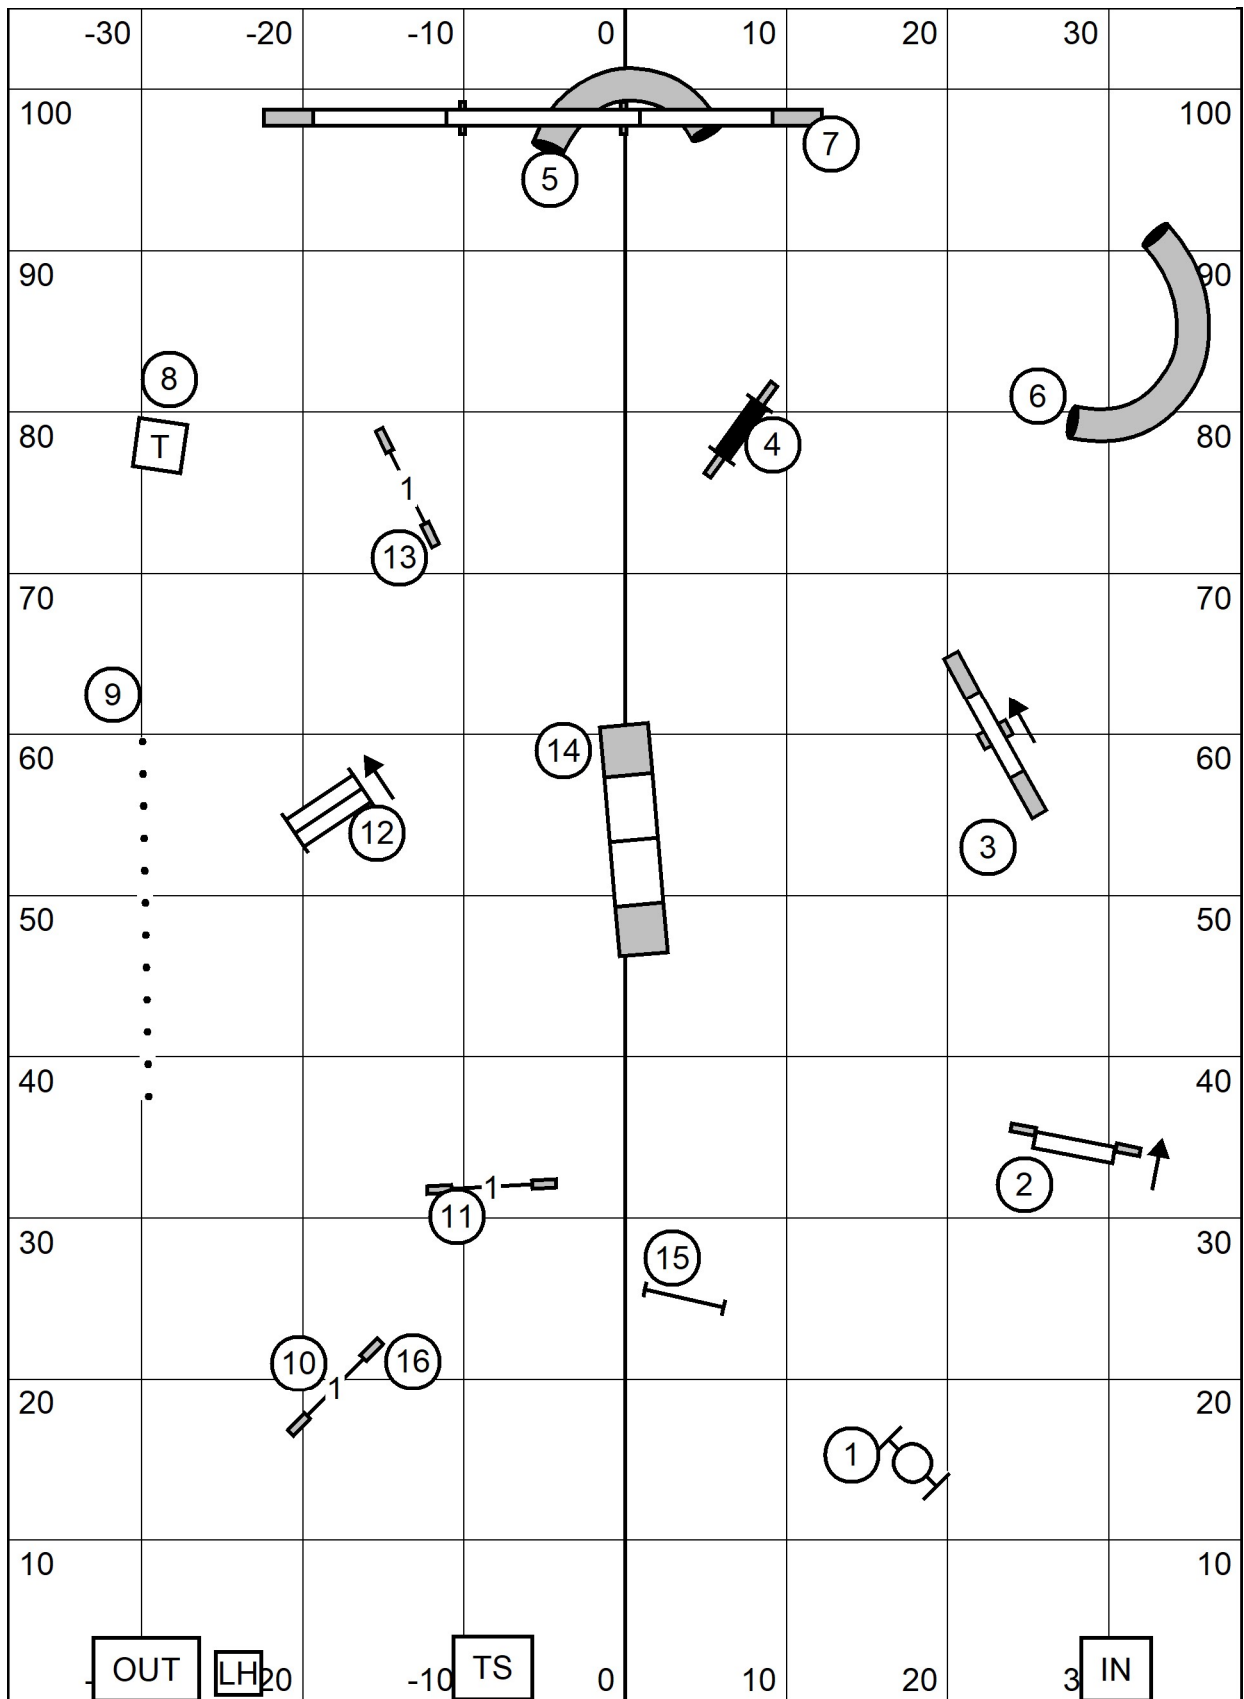

# NOVICE JWW

Middlesex County Kennel Club  
 SATURDAY: Nov 14, 2020    Indoors, Turf  
 Judge: Sandy Moody         76 x 105

# NOVICE STANDARD

Middlesex County Kennel Club  
 SATURDAY: Nov 14, 2020    Indoors, Turf  
 Judge: Sandy Moody        76 x 105

**OPEN  
 JWW**

Middlesex County Kennel Club  
 SATURDAY: Nov 14, 2020    Indoors, Turf  
 Judge: Sandy Moody        76 x 105

# OPEN STANDARD