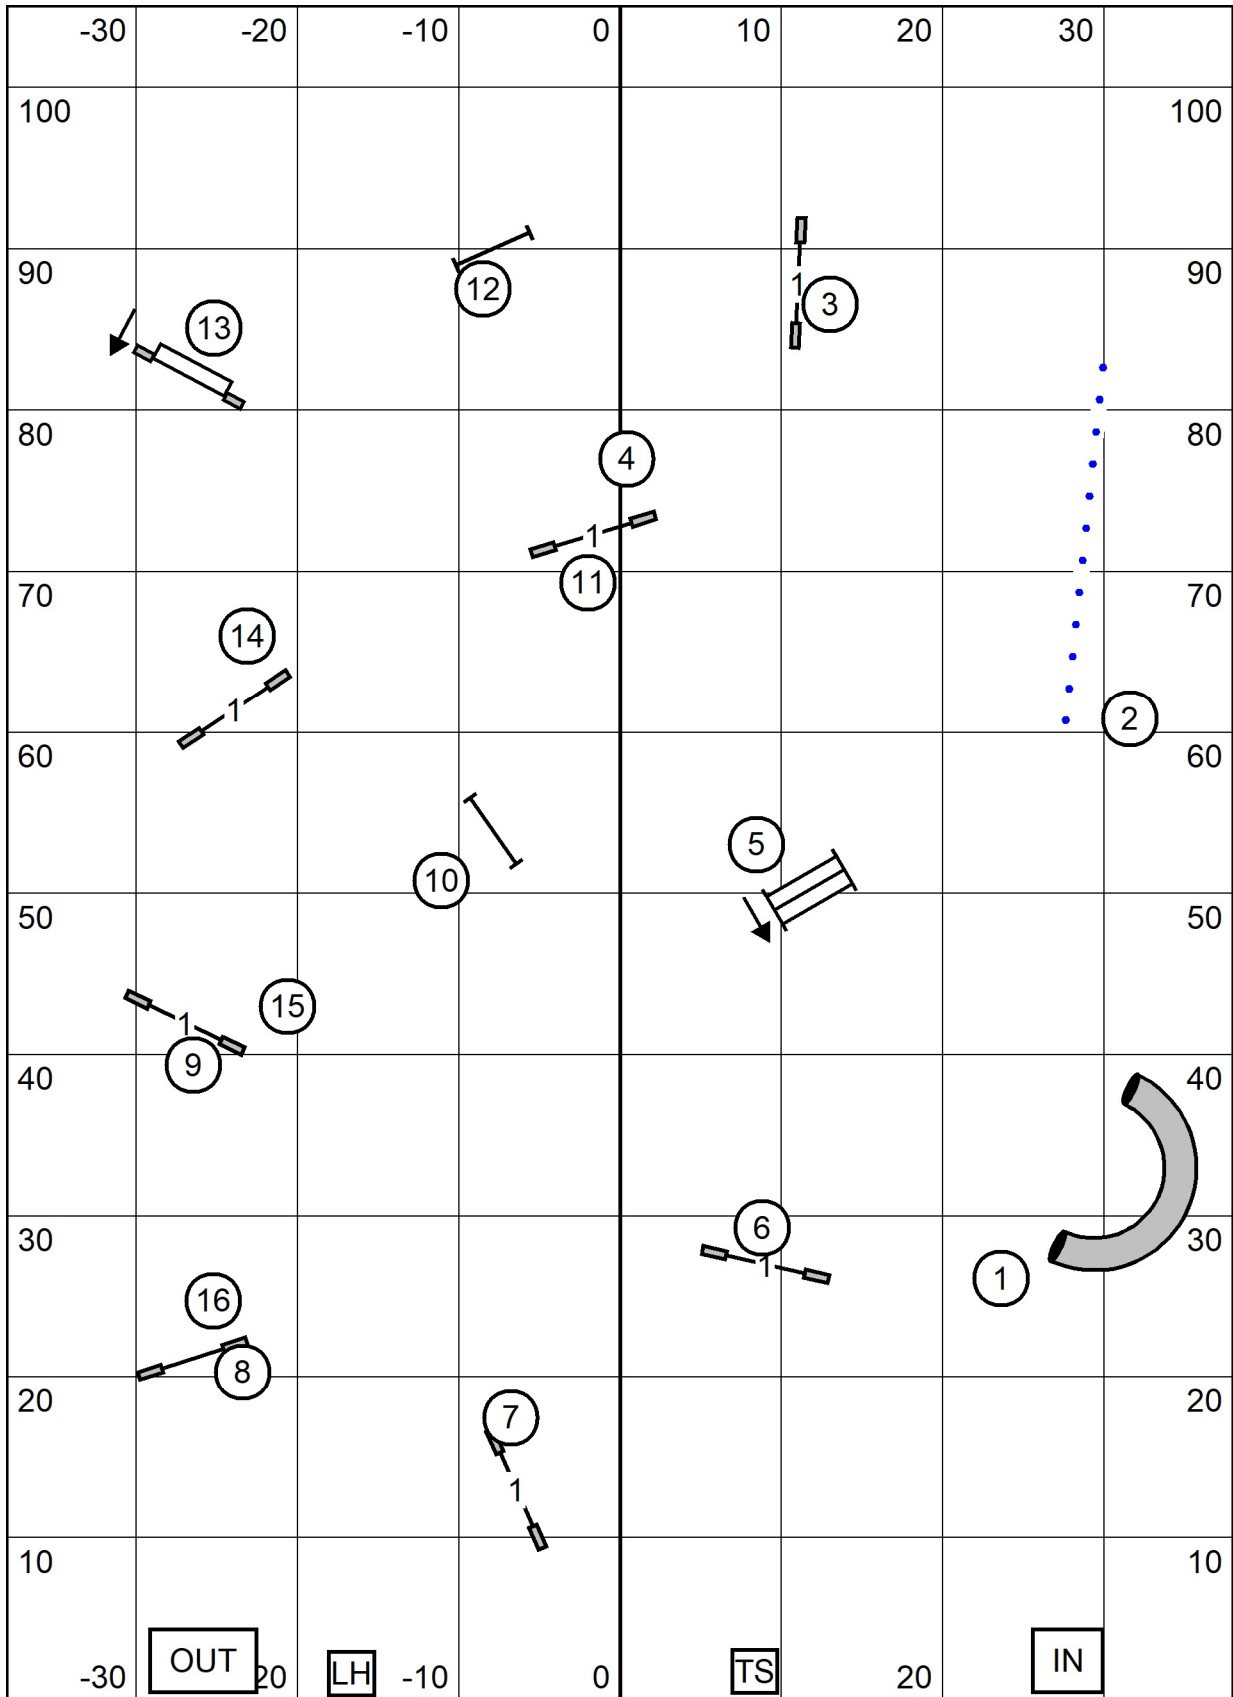

Middlesex County Kennel Club
 SUNDAY: Nov 15, 2020 ndoors, Turf
 Judge: Sandy Moody 76 x 105

EX/MAS JWW

Middlesex County Kennel Club
 SUNDAY: Nov 15, 2020 Indoors, Turf
 Judge: Sandy Moody 76 x 105

EX/MAS STANDARD

Middlesex County Kennel Club
 SUNDAY: Nov 15, 2020 indoors, Turf
 Judge: Sandy Moody 76 x 105

NOVICE JWW

Middlesex County Kennel Club

SUNDAY: Nov 15, 2020 ndoors, Turf
 Judge: Sandy Moody 76 x 105

NOVICE STANDARD

Middlesex County Kennel Club

SUNDAY: Nov 15, 2020 ndoors, Turf
 Judge: Sandy Moody 76 x 105

**OPEN
 JWW**

Middlesex County Kennel Club
 SUNDAY: Nov 15, 2020 ndoors, Turf
 Judge: Sandy Moody 76 x 105

OPEN STANDARD

Middlesex County Kennel Club
 SUNDAY: Nov 15, 2020 indoors, Turf
 Judge: Sandy Moody 76 x 105

PREMIER STANDARD

Middlesex County Kennel Club
 SUNDAY: Nov 15, 2020 ndoors, Turf
 Judge: Sandy Moody 76 x 105