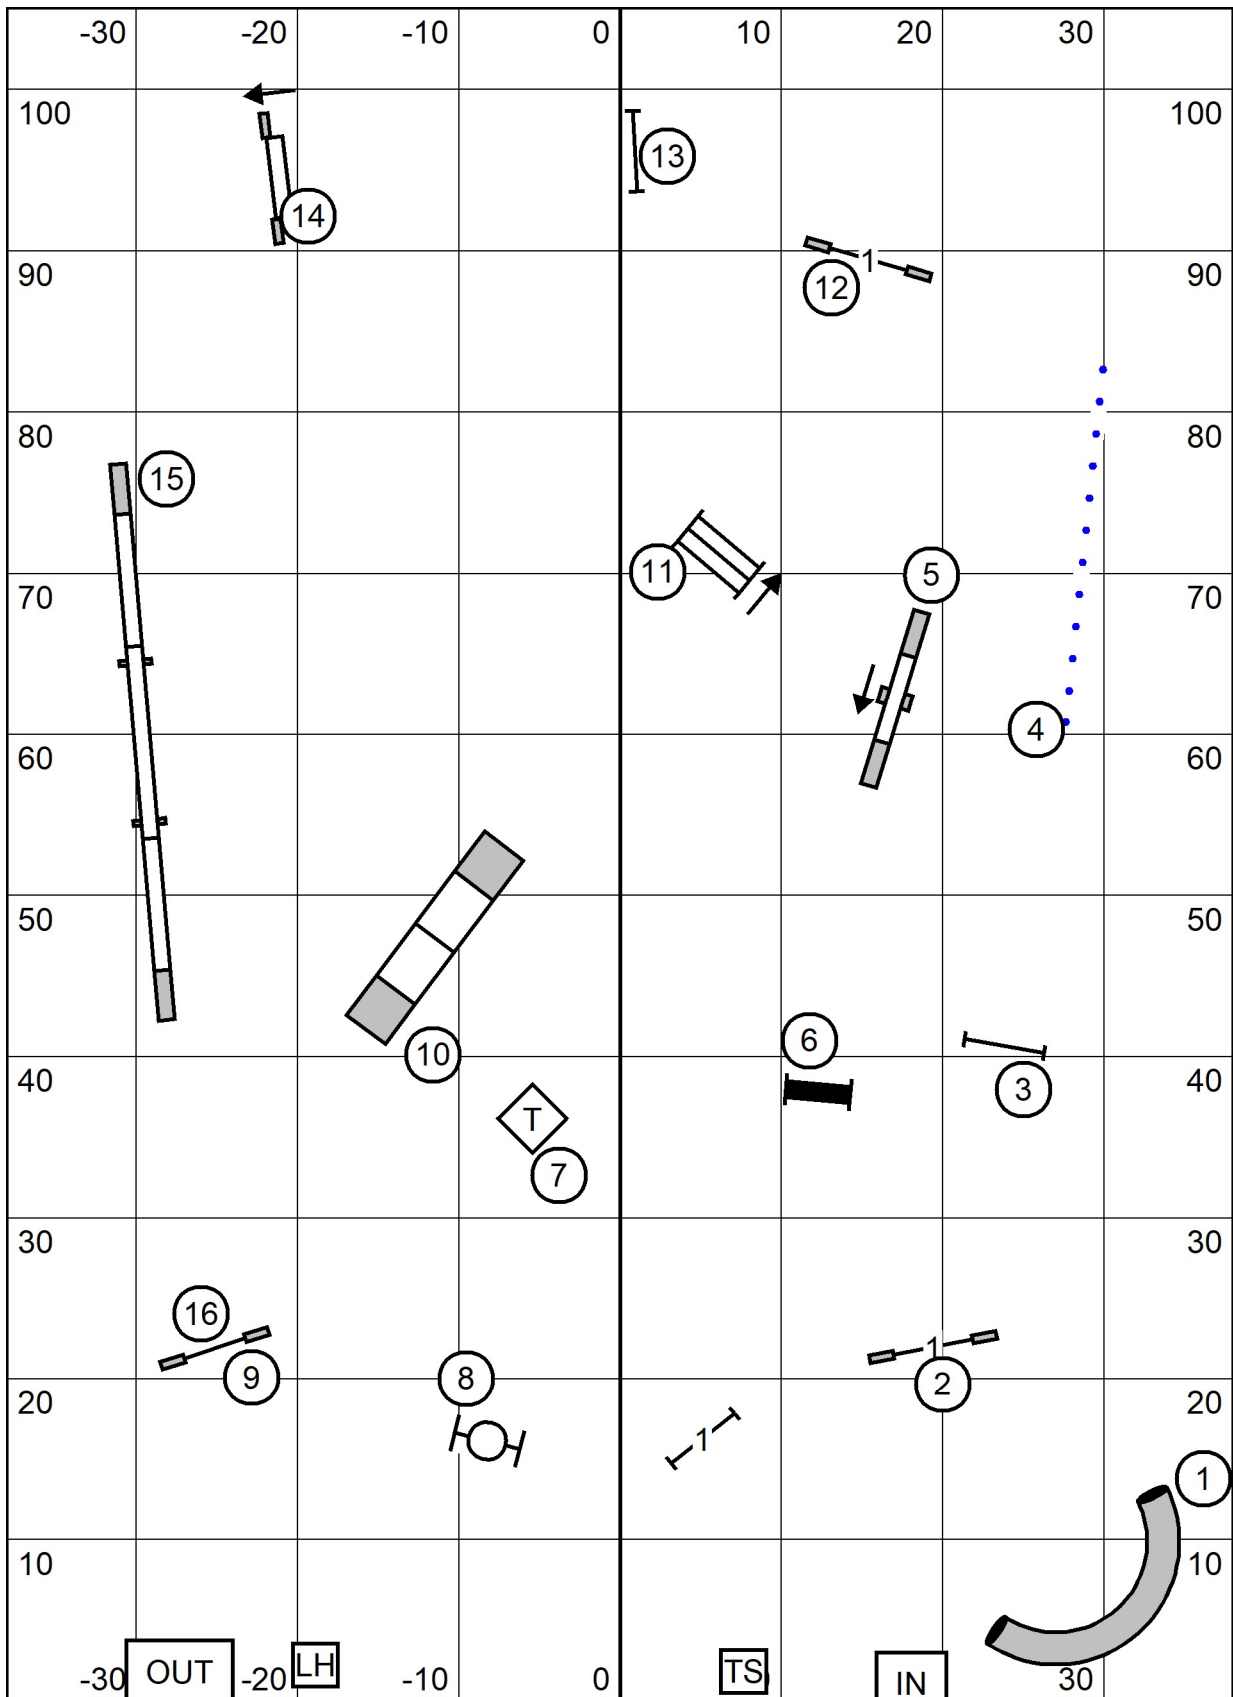

Middlesex County Kennel Club
 SUNDAY: Nov 15, 2020 ndoors, Turf
 Judge: Sandy Moody 76 x 105

EX/MAS JWW

Middlesex County Kennel Club
 SUNDAY: Nov 15, 2020 Indoors, Turf
 Judge: Sandy Moody 76 x 105

EX/MAS STANDARD

Middlesex County Kennel Club
 SUNDAY: Nov 15, 2020 indoors, Turf
 Judge: Sandy Moody 76 x 105

NOVICE JWW

Middlesex County Kennel Club

SUNDAY: Nov 15, 2020 ndoors, Turf
 Judge: Sandy Moody 76 x 105

NOVICE STANDARD

Middlesex County Kennel Club

SUNDAY: Nov 15, 2020 ndoors, Turf
 Judge: Sandy Moody 76 x 105

**OPEN
 JWW**

Middlesex County Kennel Club
 SUNDAY: Nov 15, 2020 ndoors, Turf
 Judge: Sandy Moody 76 x 105

OPEN STANDARD

Middlesex County Kennel Club
 SUNDAY: Nov 15, 2020 indoors, Turf
 Judge: Sandy Moody 76 x 105

PREMIER STANDARD

Middlesex County Kennel Club
 SUNDAY: Nov 15, 2020 ndoors, Turf
 Judge: Sandy Moody 76 x 105