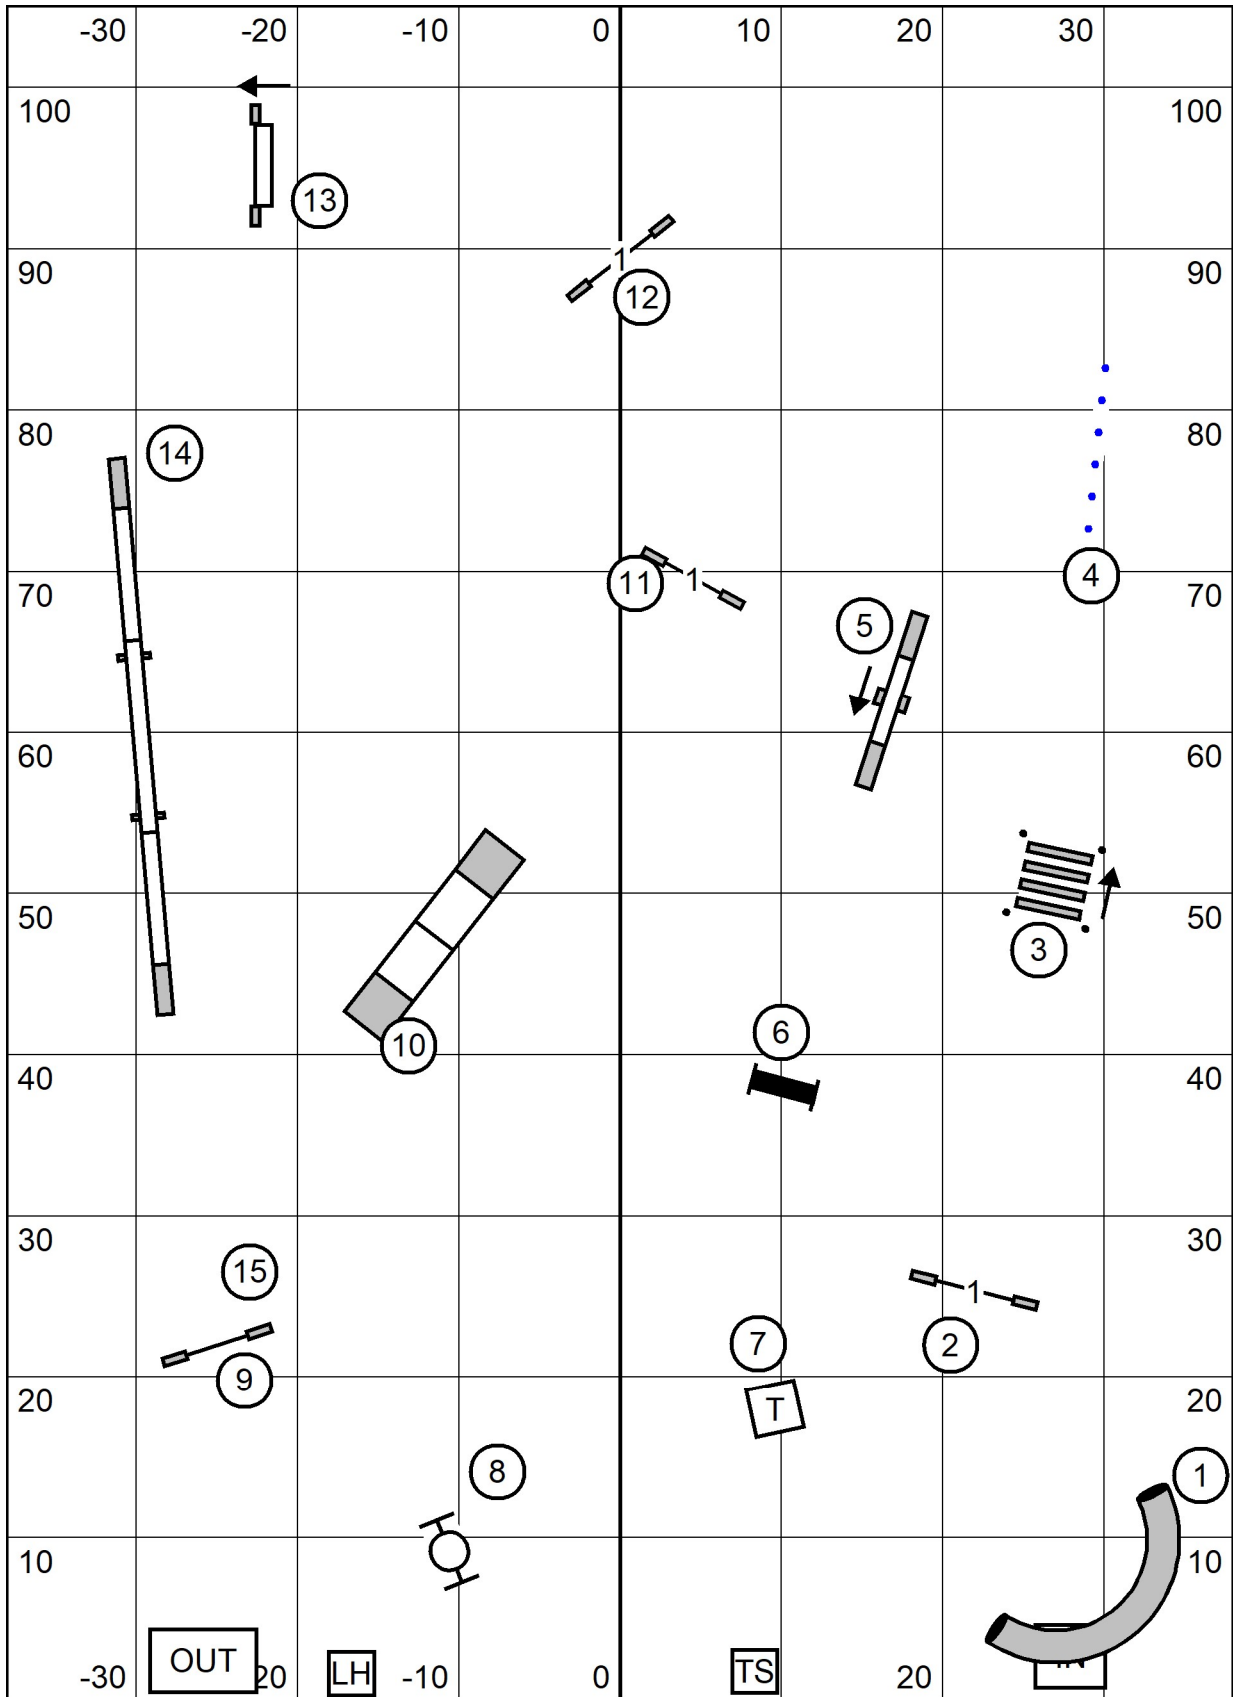

Middlesex County Kennel Club
 SUNDAY: Nov 15, 2020 ndoors, Turf
 Judge: Sandy Moody 76 x 105

EX/MAS JWW

Middlesex County Kennel Club
 SUNDAY: Nov 15, 2020 Indoors, Turf
 Judge: Sandy Moody 76 x 105

EX/MAS STANDARD

Middlesex County Kennel Club
 SUNDAY: Nov 15, 2020 indoors, Turf
 Judge: Sandy Moody 76 x 105

NOVICE JWW

Middlesex County Kennel Club

SUNDAY: Nov 15, 2020 ndoors, Turf
 Judge: Sandy Moody 76 x 105

NOVICE STANDARD

Middlesex County Kennel Club

SUNDAY: Nov 15, 2020 ndoors, Turf
 Judge: Sandy Moody 76 x 105

**OPEN
 JWW**

Middlesex County Kennel Club
 SUNDAY: Nov 15, 2020 ndoors, Turf
 Judge: Sandy Moody 76 x 105

OPEN STANDARD

Middlesex County Kennel Club
 SUNDAY: Nov 15, 2020 indoors, Turf
 Judge: Sandy Moody 76 x 105

PREMIER STANDARD

Middlesex County Kennel Club
 SUNDAY: Nov 15, 2020 ndoors, Turf
 Judge: Sandy Moody 76 x 105