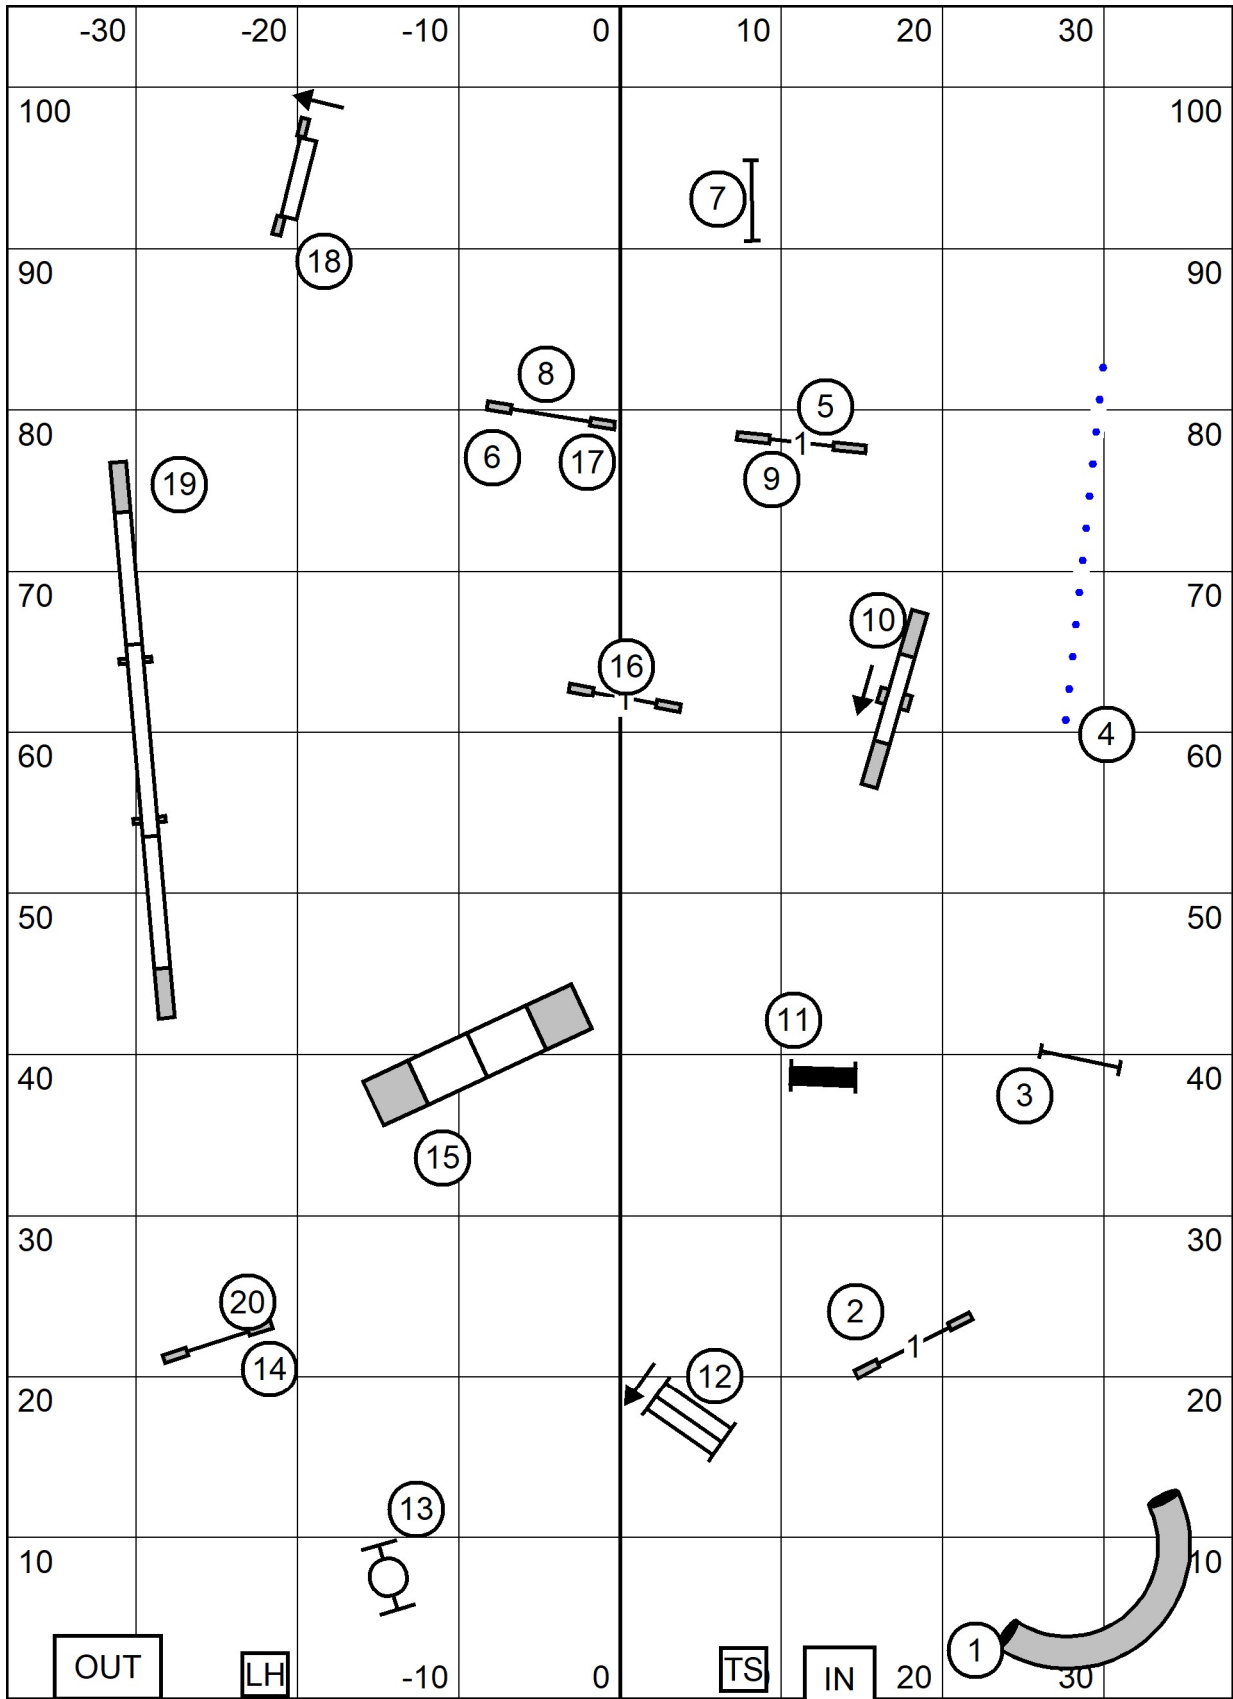

Middlesex County Kennel Club
 SUNDAY: Nov 15, 2020 indoors, Turf
 Judge: Sandy Moody 76 x 105

NOVICE JWW

Middlesex County Kennel Club

SUNDAY: Nov 15, 2020 ndoors, Turf
 Judge: Sandy Moody 76 x 105

NOVICE STANDARD

Middlesex County Kennel Club

SUNDAY: Nov 15, 2020 ndoors, Turf
 Judge: Sandy Moody 76 x 105

**OPEN
 JWW**

Middlesex County Kennel Club
 SUNDAY: Nov 15, 2020 ndoors, Turf
 Judge: Sandy Moody 76 x 105

OPEN STANDARD

Middlesex County Kennel Club
 SUNDAY: Nov 15, 2020 indoors, Turf
 Judge: Sandy Moody 76 x 105

PREMIER STANDARD

Middlesex County Kennel Club
 SUNDAY: Nov 15, 2020 ndoors, Turf
 Judge: Sandy Moody 76 x 105