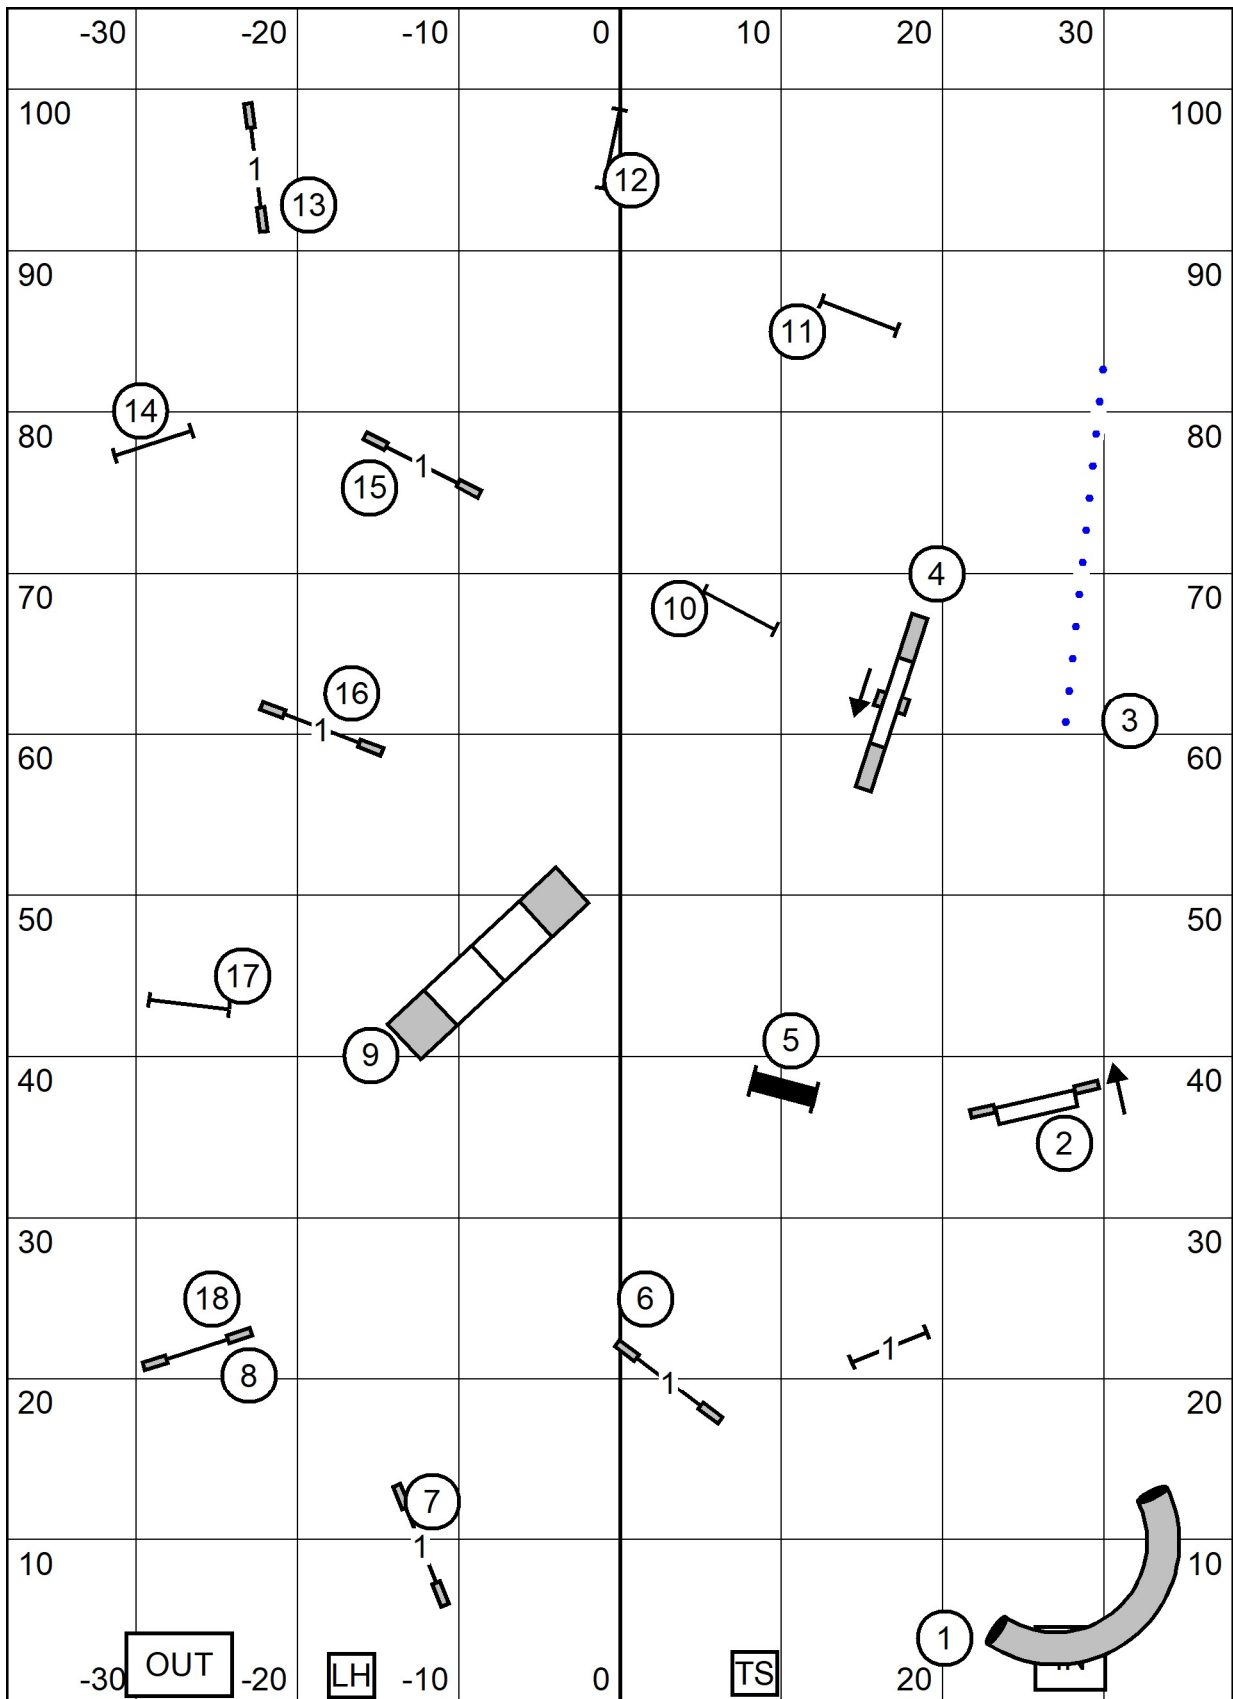

Middlesex County Kennel Club
 SUNDAY: Nov 15, 2020 indoors, Turf
 Judge: Sandy Moody 76 x 105

NOVICE JWW

Middlesex County Kennel Club

SUNDAY: Nov 15, 2020 ndoors, Turf
 Judge: Sandy Moody 76 x 105

NOVICE STANDARD

Middlesex County Kennel Club

SUNDAY: Nov 15, 2020 ndoors, Turf
 Judge: Sandy Moody 76 x 105

**OPEN
 JWW**

Middlesex County Kennel Club
 SUNDAY: Nov 15, 2020 ndoors, Turf
 Judge: Sandy Moody 76 x 105

OPEN STANDARD

Middlesex County Kennel Club
 SUNDAY: Nov 15, 2020 indoors, Turf
 Judge: Sandy Moody 76 x 105

PREMIER STANDARD

Middlesex County Kennel Club
 SUNDAY: Nov 15, 2020 ndoors, Turf
 Judge: Sandy Moody 76 x 105