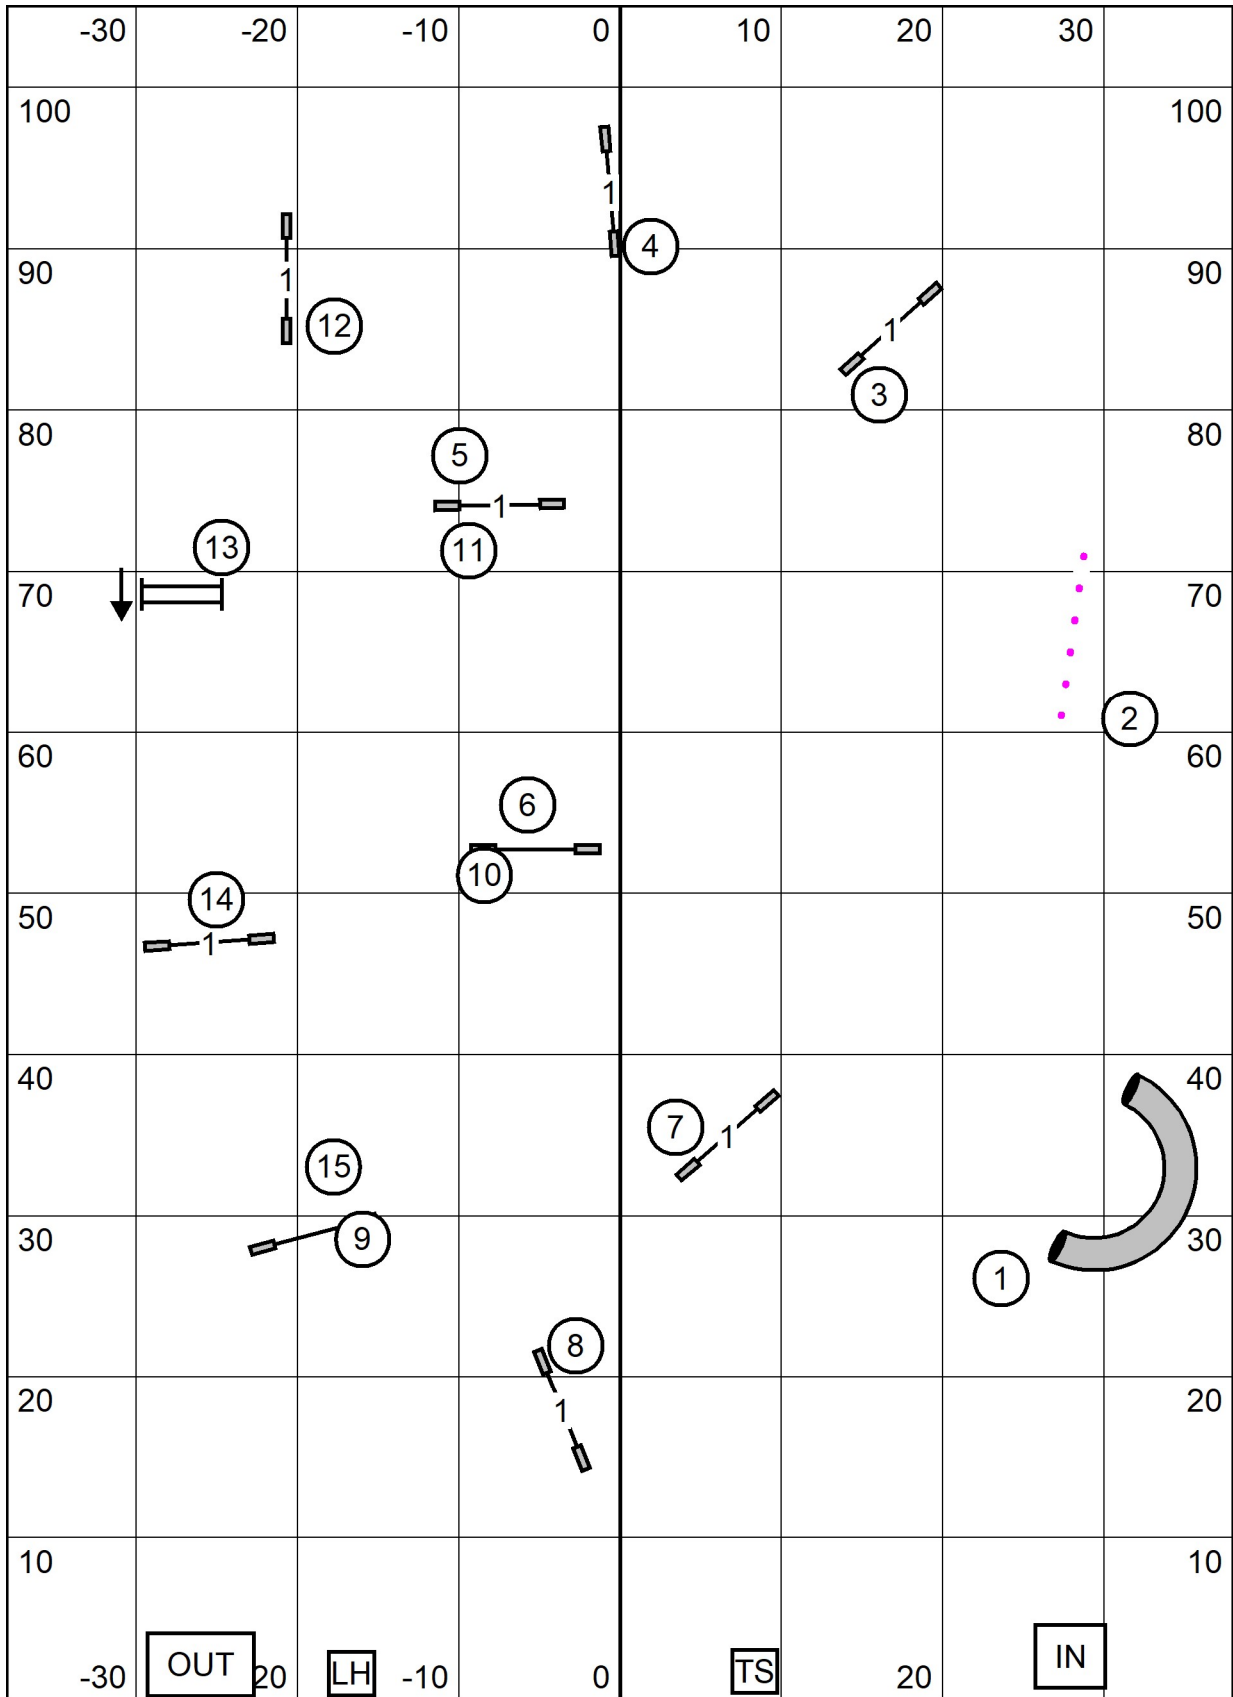

Middlesex County Kennel Club
 SUNDAY: Nov 15, 2020 ndoors, Turf
 Judge: Sandy Moody 76 x 105

EX/MAS JWW

Middlesex County Kennel Club
 SUNDAY: Nov 15, 2020 Indoors, Turf
 Judge: Sandy Moody 76 x 105

EX/MAS STANDARD

Middlesex County Kennel Club
 SUNDAY: Nov 15, 2020 indoors, Turf
 Judge: Sandy Moody 76 x 105

NOVICE JWW

Middlesex County Kennel Club

SUNDAY: Nov 15, 2020 ndoors, Turf
 Judge: Sandy Moody 76 x 105

NOVICE STANDARD

Middlesex County Kennel Club

SUNDAY: Nov 15, 2020 ndoors, Turf
 Judge: Sandy Moody 76 x 105

**OPEN
 JWW**

Middlesex County Kennel Club
 SUNDAY: Nov 15, 2020 ndoors, Turf
 Judge: Sandy Moody 76 x 105

OPEN STANDARD

Middlesex County Kennel Club
 SUNDAY: Nov 15, 2020 indoors, Turf
 Judge: Sandy Moody 76 x 105

PREMIER STANDARD

Middlesex County Kennel Club
 SUNDAY: Nov 15, 2020 ndoors, Turf
 Judge: Sandy Moody 76 x 105