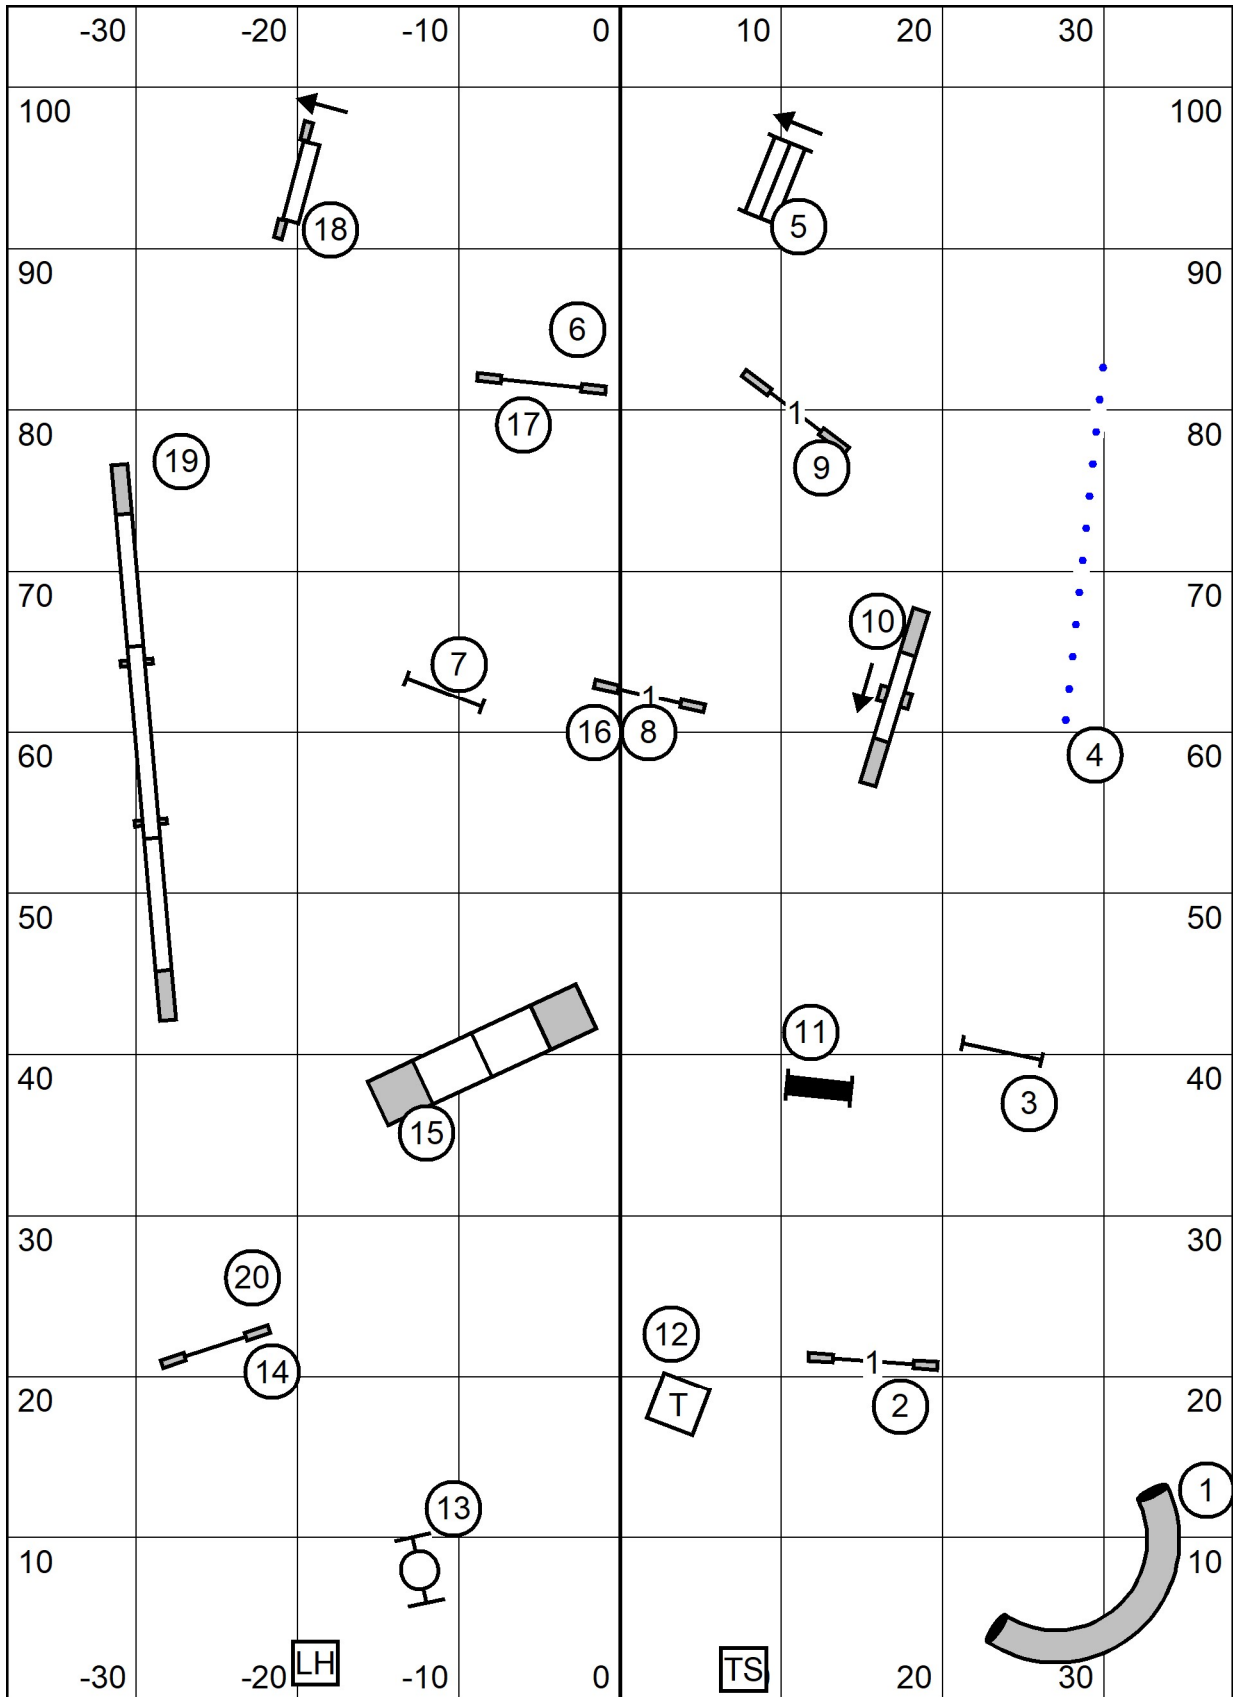

Middlesex County Kennel Club
 SUNDAY: Nov 15, 2020 ndoors, Turf
 Judge: Sandy Moody 76 x 105

EX/MAS JWW

Middlesex County Kennel Club
 SUNDAY: Nov 15, 2020 Indoors, Turf
 Judge: Sandy Moody 76 x 105

EX/MAS STANDARD

Middlesex County Kennel Club
 SUNDAY: Nov 15, 2020 indoors, Turf
 Judge: Sandy Moody 76 x 105

NOVICE JWW

Middlesex County Kennel Club

SUNDAY: Nov 15, 2020 ndoors, Turf
 Judge: Sandy Moody 76 x 105

NOVICE STANDARD

Middlesex County Kennel Club

SUNDAY: Nov 15, 2020 ndoors, Turf
 Judge: Sandy Moody 76 x 105

**OPEN
 JWW**

Middlesex County Kennel Club
 SUNDAY: Nov 15, 2020 ndoors, Turf
 Judge: Sandy Moody 76 x 105

OPEN STANDARD

Middlesex County Kennel Club
 SUNDAY: Nov 15, 2020 indoors, Turf
 Judge: Sandy Moody 76 x 105

PREMIER STANDARD

Middlesex County Kennel Club
 SUNDAY: Nov 15, 2020 ndoors, Turf
 Judge: Sandy Moody 76 x 105