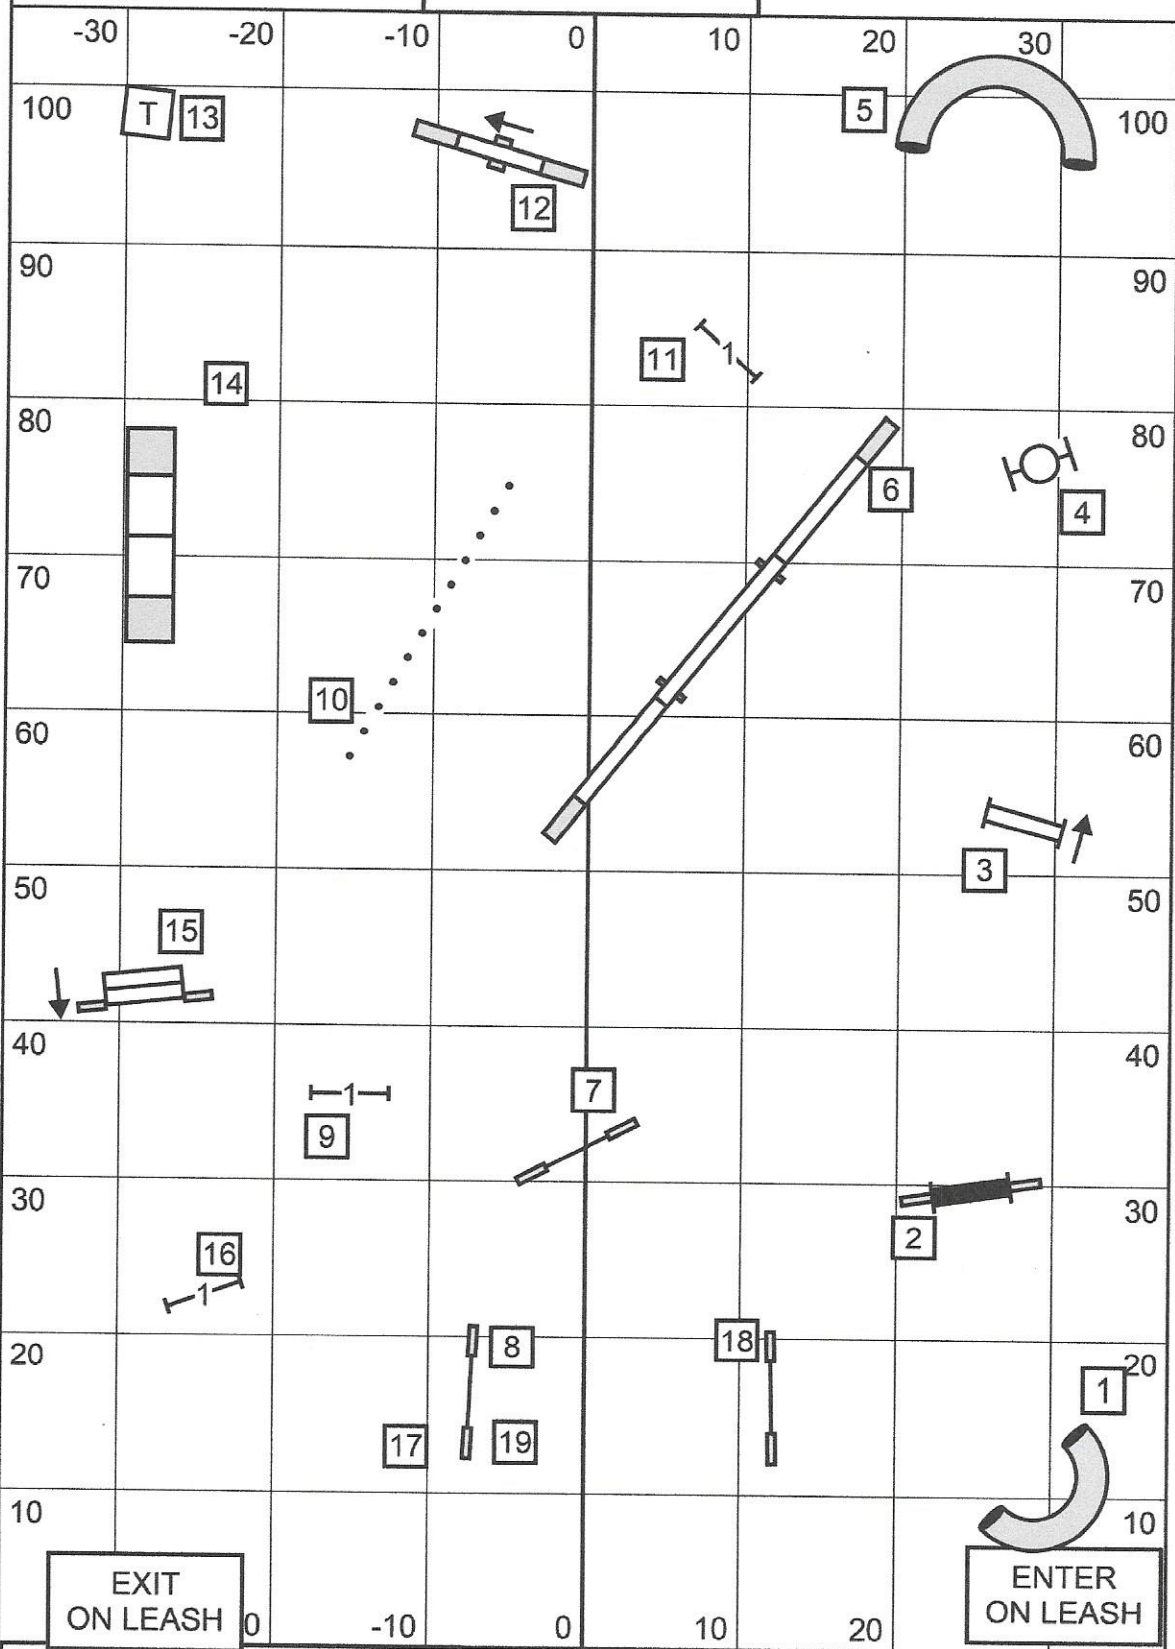

E/M Standard

Yankee Golden Retriever Club
American K9 Country
Amherst, NH
December 6, 2020
Elliot Kaplan