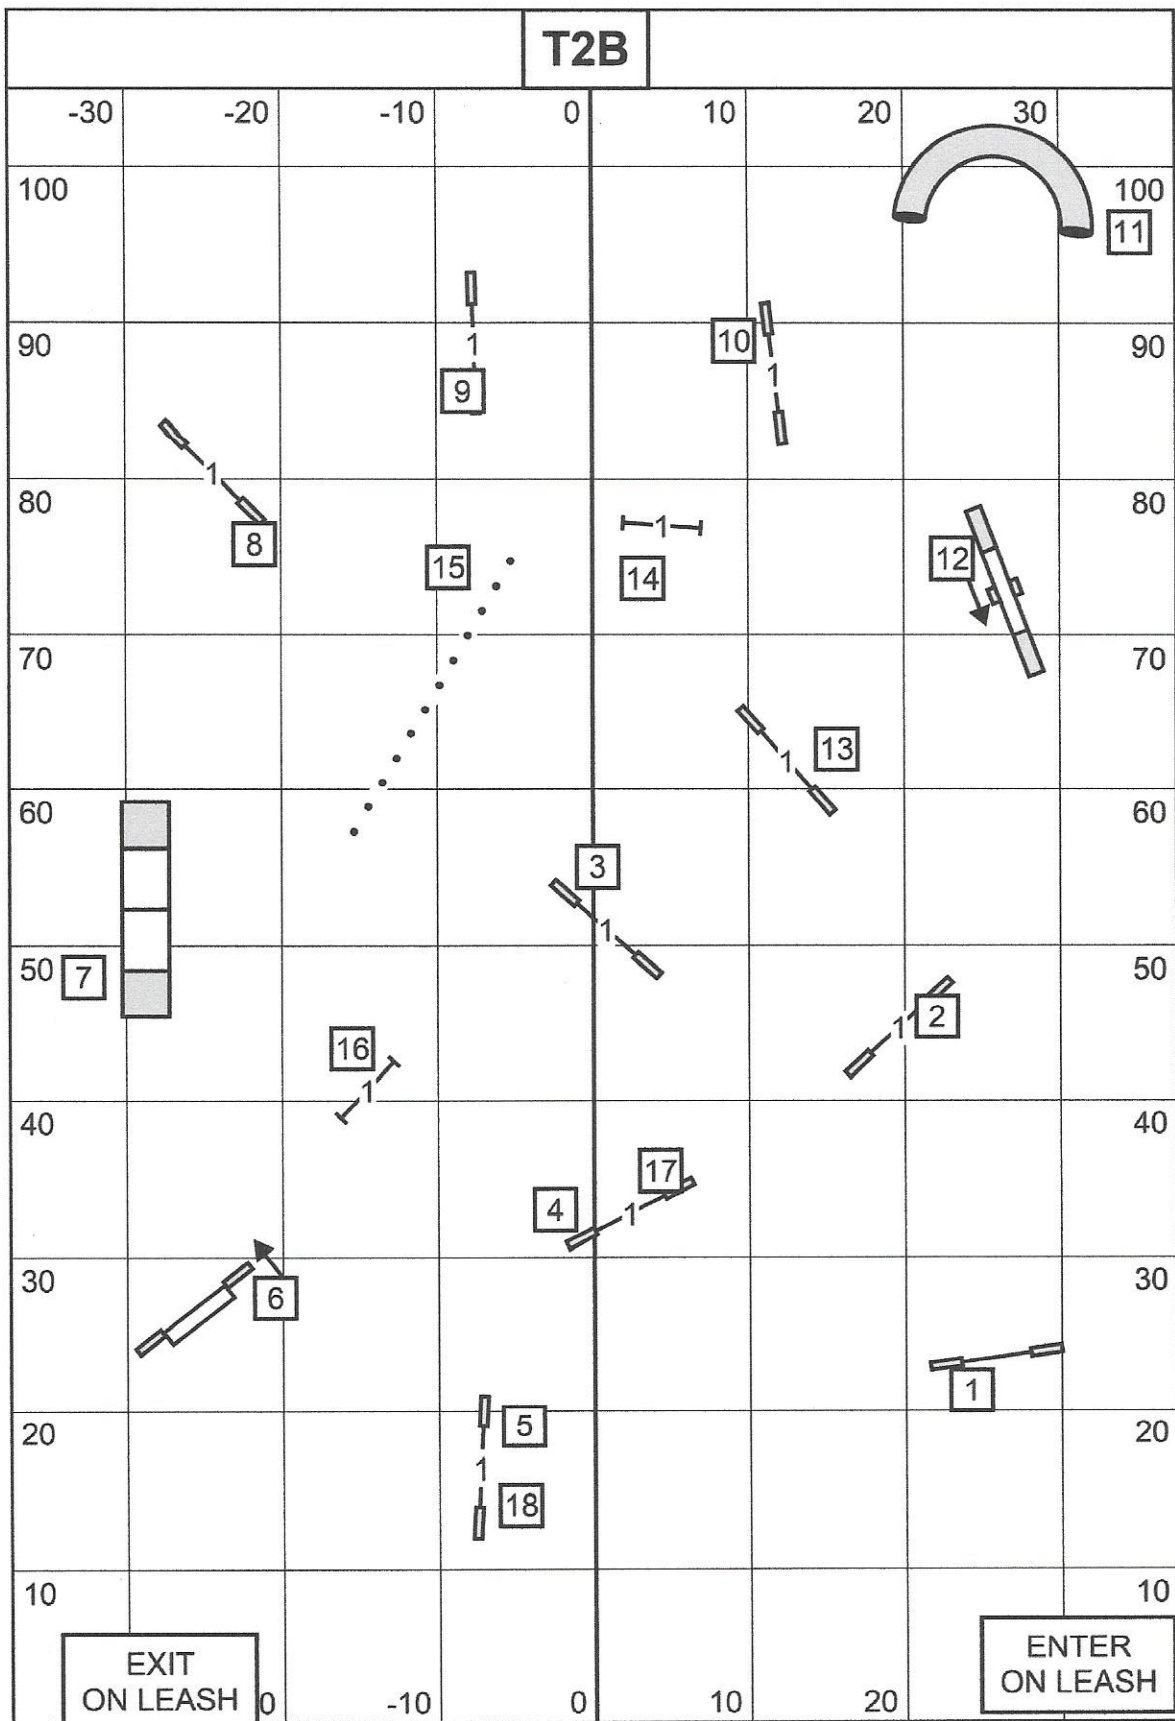

# E/M JWW

Yankee Golden Retriever Club  
 American K9 Country  
 Amherst, NH  
 December 6, 2020  
 Elliot Kaplan

TIMER/SCRIBE

			Novice JWW				
-30	-20	-10	0	10	20	30	
100							100
90							90
80							80
70							70
60							60
50							50
40							40
30							30
20							20
10							10
	EXIT ON LEASH					ENTER ON LEASH	
Yankee Golden Retriever Club American K9 Country Amherst, NH December 6, 2020 Elliot Kaplan			TIMER/SCRIBE				

# T2B

EXIT  
ON LEASH

ENTER  
ON LEASH

Yankee Golden Retriever Club  
American K9 Country  
Amherst, NH  
December 6, 2020  
Elliot Kaplan

Timer/Scribe

Maximum Course Time	
20/24/24C	50 second
16	55 second
4/8/12	60 seconds

# Open Standard

Yankee Golden Retriever Club  
 American K9 Country  
 Amherst, NH  
 December 6, 2020  
 Elliot Kaplan

TIMER/SCRIBE

# Novice Standard

EXIT  
ON LEASH

ENTER  
ON LEASH

TIMER/SCRIBE

Yankee Golden Retriever Club  
 American K9 Country  
 Amherst, NH  
 December 6, 2020  
 Elliot Kaplan