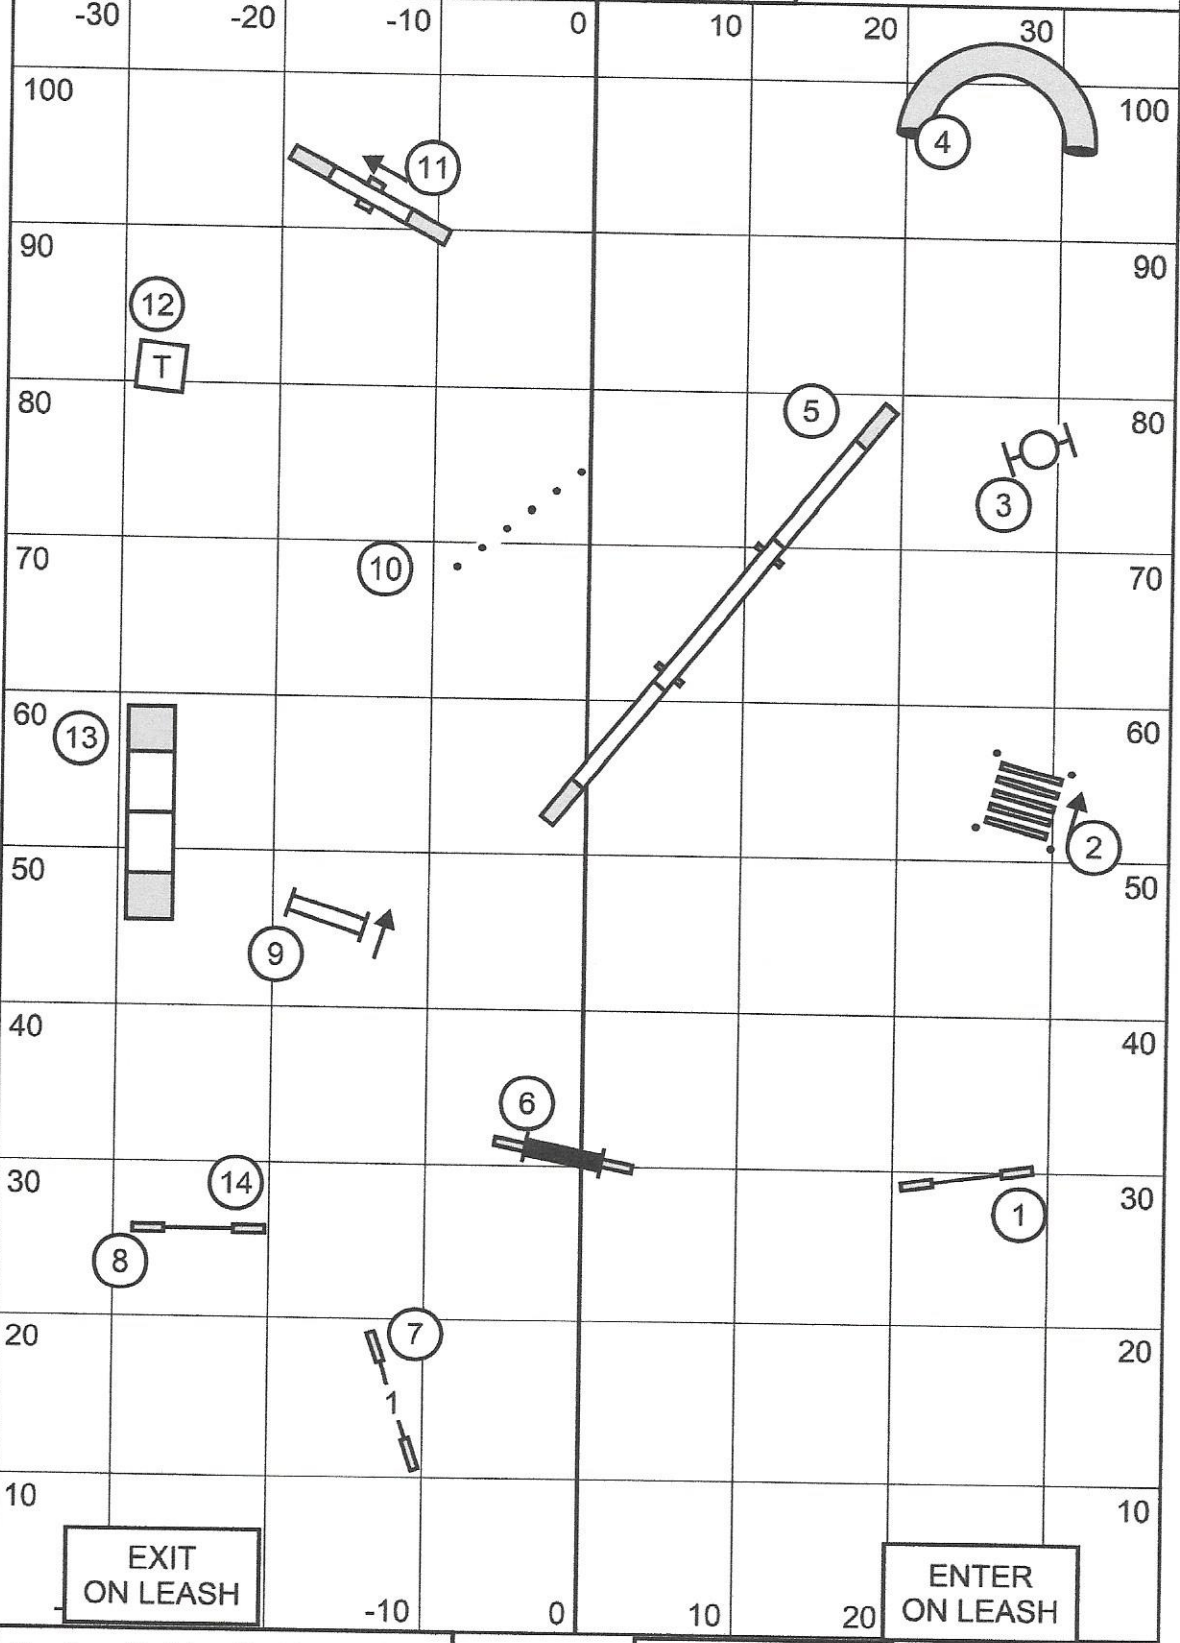

Novice Standard

EXIT
ON LEASH

ENTER
ON LEASH

TIMER/SCRIBE

Yankee Golden Retriever Club
American K9 Country
Amherst, NH
December 6, 2020
Elliot Kaplan