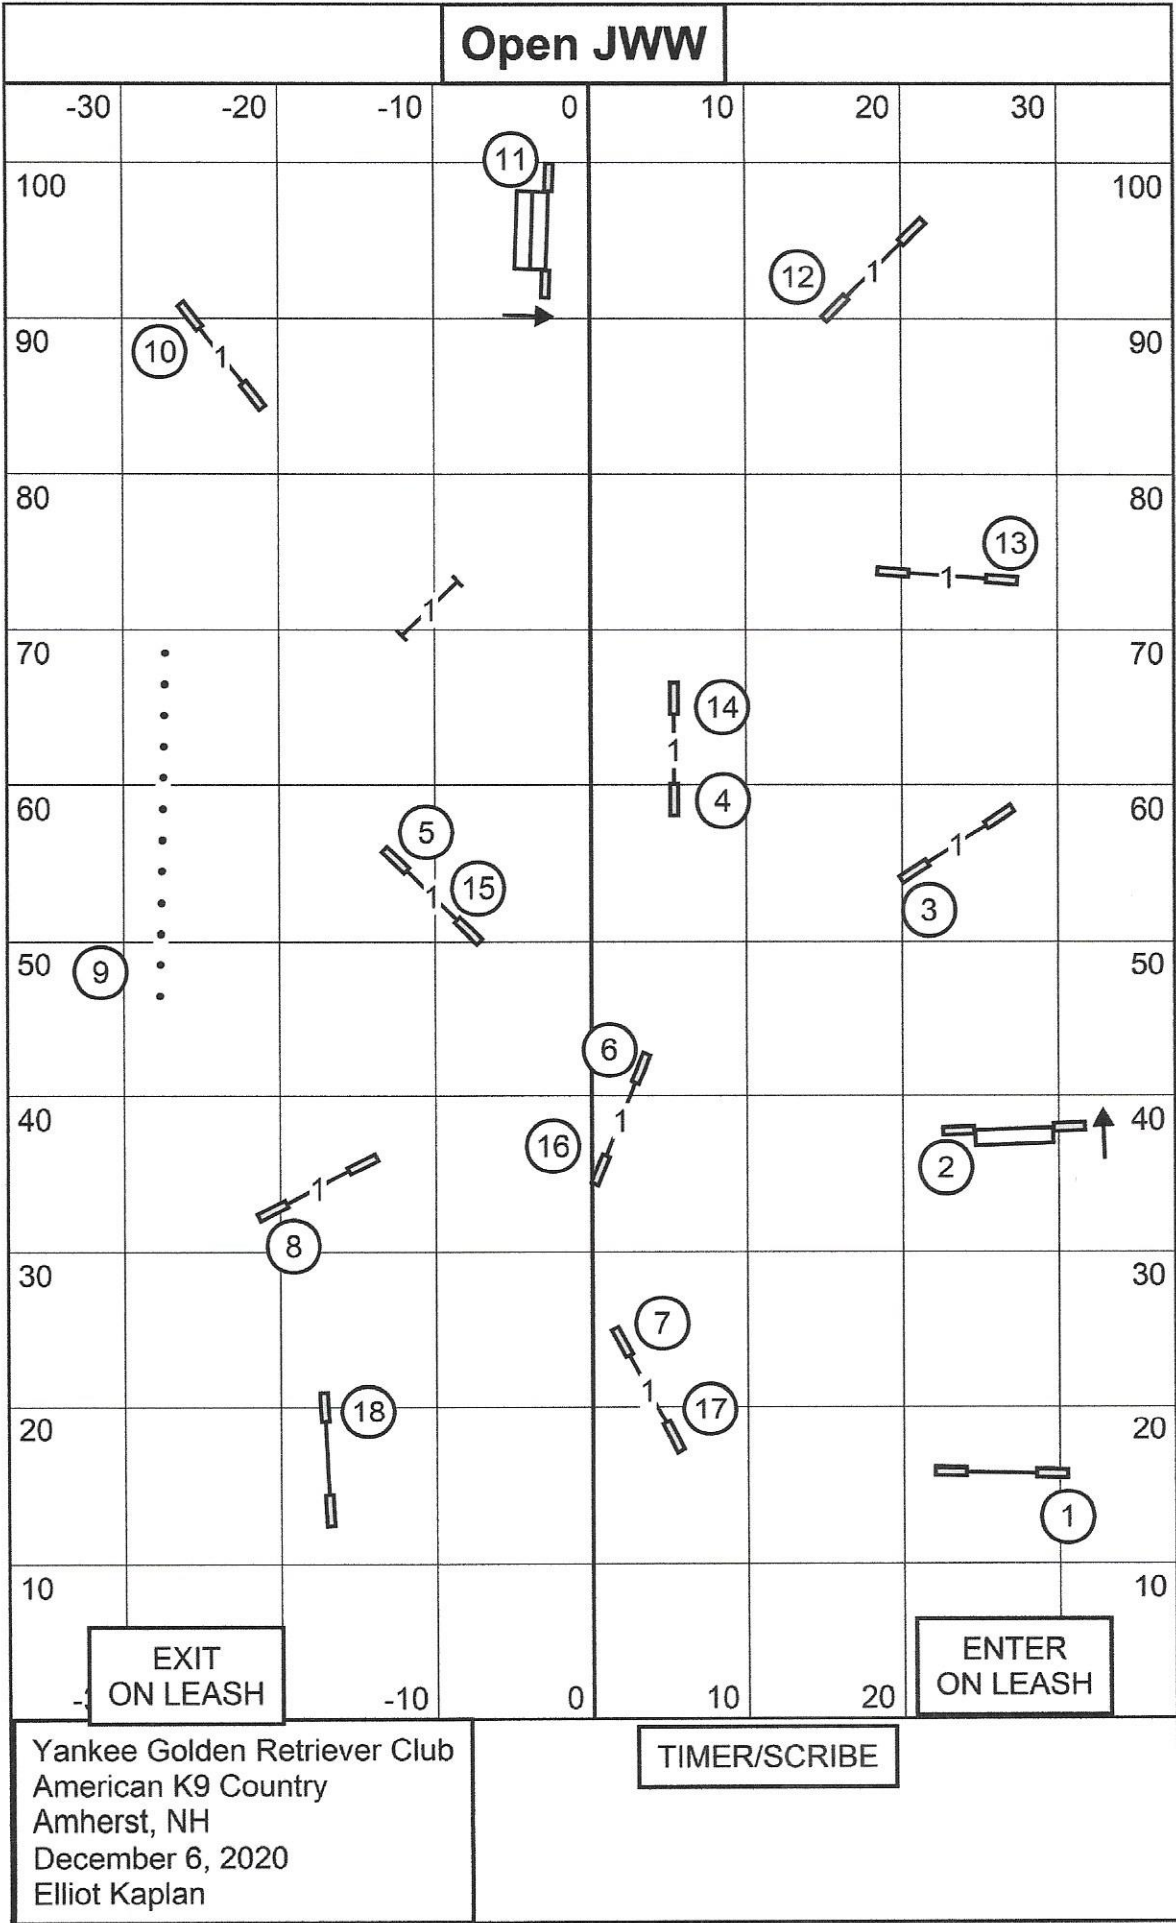

# E/M JWW

Yankee Golden Retriever Club  
 American K9 Country  
 Amherst, NH  
 December 6, 2020  
 Elliot Kaplan

TIMER/SCRIBE

			Novice JWW				
-30	-20	-10	0	10	20	30	
100							100
90							90
80							80
70							70
60							60
50							50
40							40
30							30
20							20
10							10
	EXIT ON LEASH					ENTER ON LEASH	
Yankee Golden Retriever Club American K9 Country Amherst, NH December 6, 2020 Elliot Kaplan			TIMER/SCRIBE				

# T2B

EXIT  
ON LEASH

ENTER  
ON LEASH

Yankee Golden Retriever Club  
American K9 Country  
Amherst, NH  
December 6, 2020  
Elliot Kaplan

Timer/Scribe

Maximum Course Time	
20/24/24C	50 second
16	55 second
4/8/12	60 seconds

# Open Standard

Yankee Golden Retriever Club  
 American K9 Country  
 Amherst, NH  
 December 6, 2020  
 Elliot Kaplan

TIMER/SCRIBE

# Novice Standard

EXIT  
ON LEASH

ENTER  
ON LEASH

TIMER/SCRIBE

Yankee Golden Retriever Club  
 American K9 Country  
 Amherst, NH  
 December 6, 2020  
 Elliot Kaplan