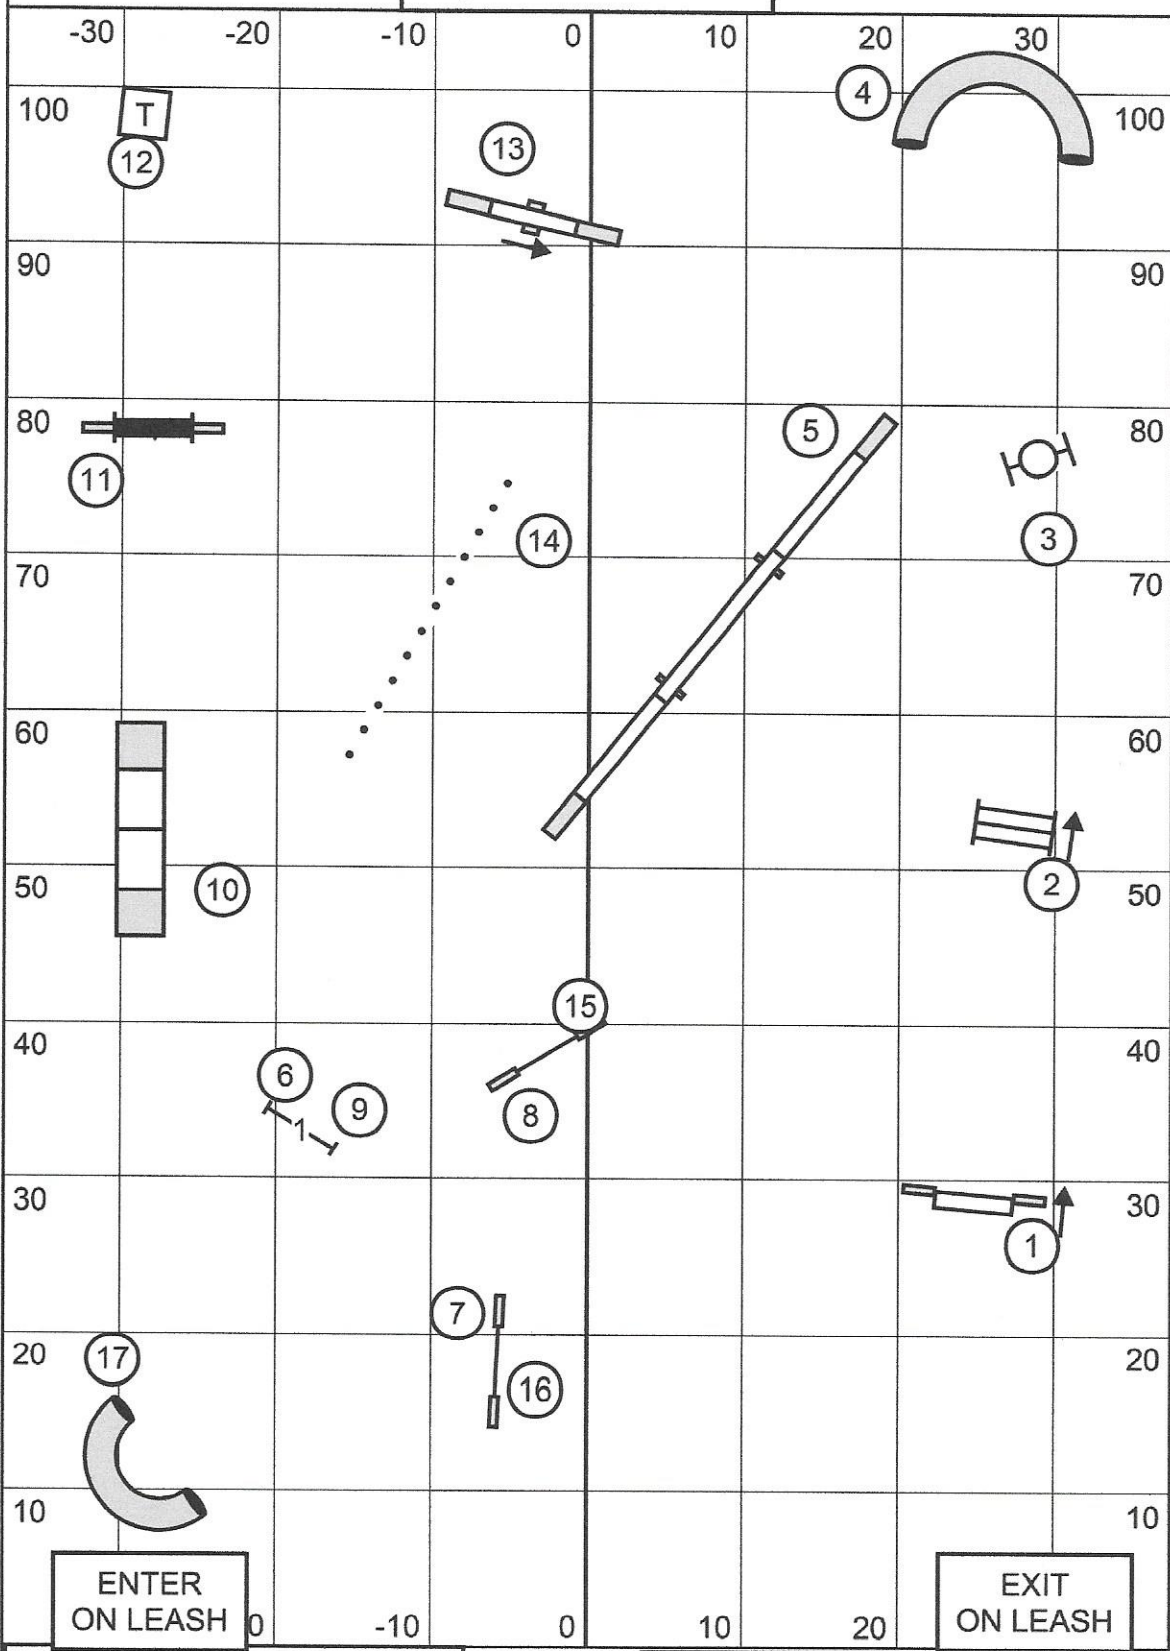

Open Standard

Yankee Golden Retriever Club
American K9 Country
Amherst, NH
December 6, 2020
Elliot Kaplan

TIMER/SCRIBE