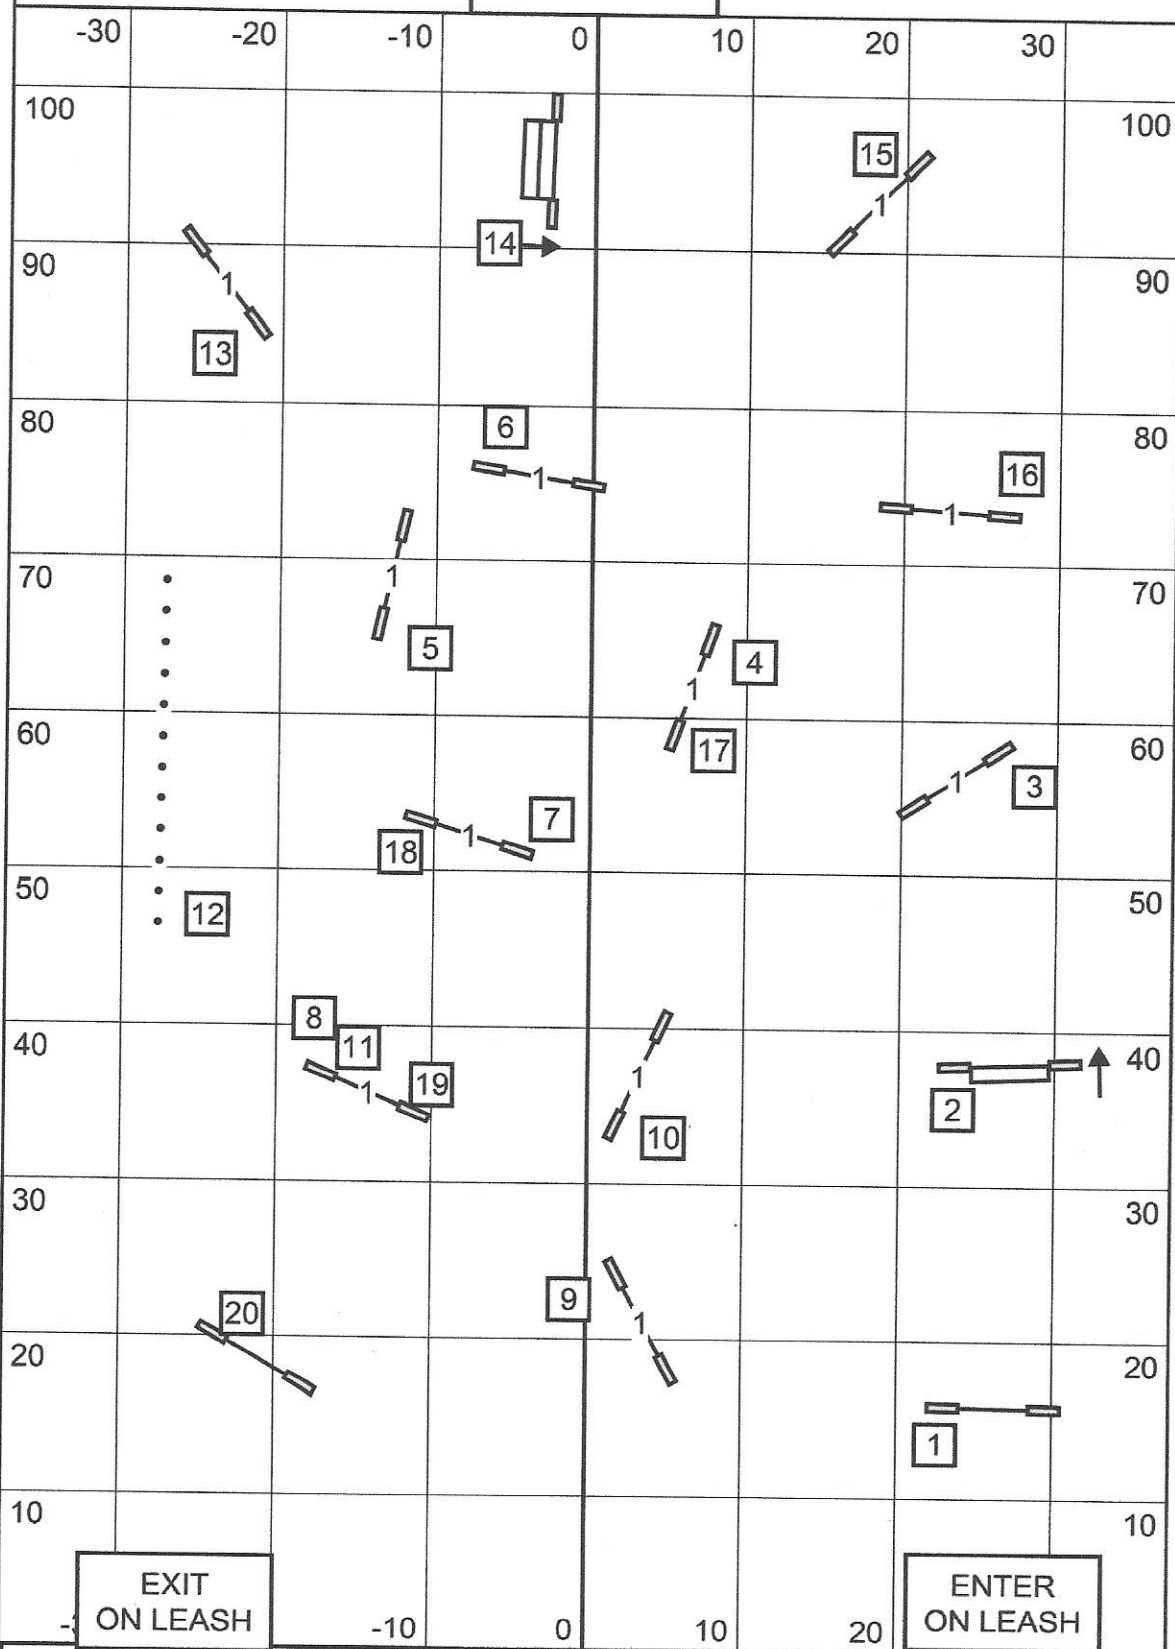

# E/M JWW

Yankee Golden Retriever Club  
 American K9 Country  
 Amherst, NH  
 December 6, 2020  
 Elliot Kaplan

TIMER/SCRIBE

			Novice JWW				
-30	-20	-10	0	10	20	30	
100							100
90							90
80							80
70							70
60							60
50							50
40							40
30							30
20							20
10							10
	EXIT ON LEASH					ENTER ON LEASH	
Yankee Golden Retriever Club American K9 Country Amherst, NH December 6, 2020 Elliot Kaplan			TIMER/SCRIBE				

# T2B

EXIT  
ON LEASH

ENTER  
ON LEASH

Yankee Golden Retriever Club  
American K9 Country  
Amherst, NH  
December 6, 2020  
Elliot Kaplan

Timer/Scribe

Maximum Course Time	
20/24/24C	50 second
16	55 second
4/8/12	60 seconds

# Open Standard

Yankee Golden Retriever Club  
 American K9 Country  
 Amherst, NH  
 December 6, 2020  
 Elliot Kaplan

TIMER/SCRIBE

# Novice Standard

EXIT  
ON LEASH

ENTER  
ON LEASH

TIMER/SCRIBE

Yankee Golden Retriever Club  
 American K9 Country  
 Amherst, NH  
 December 6, 2020  
 Elliot Kaplan