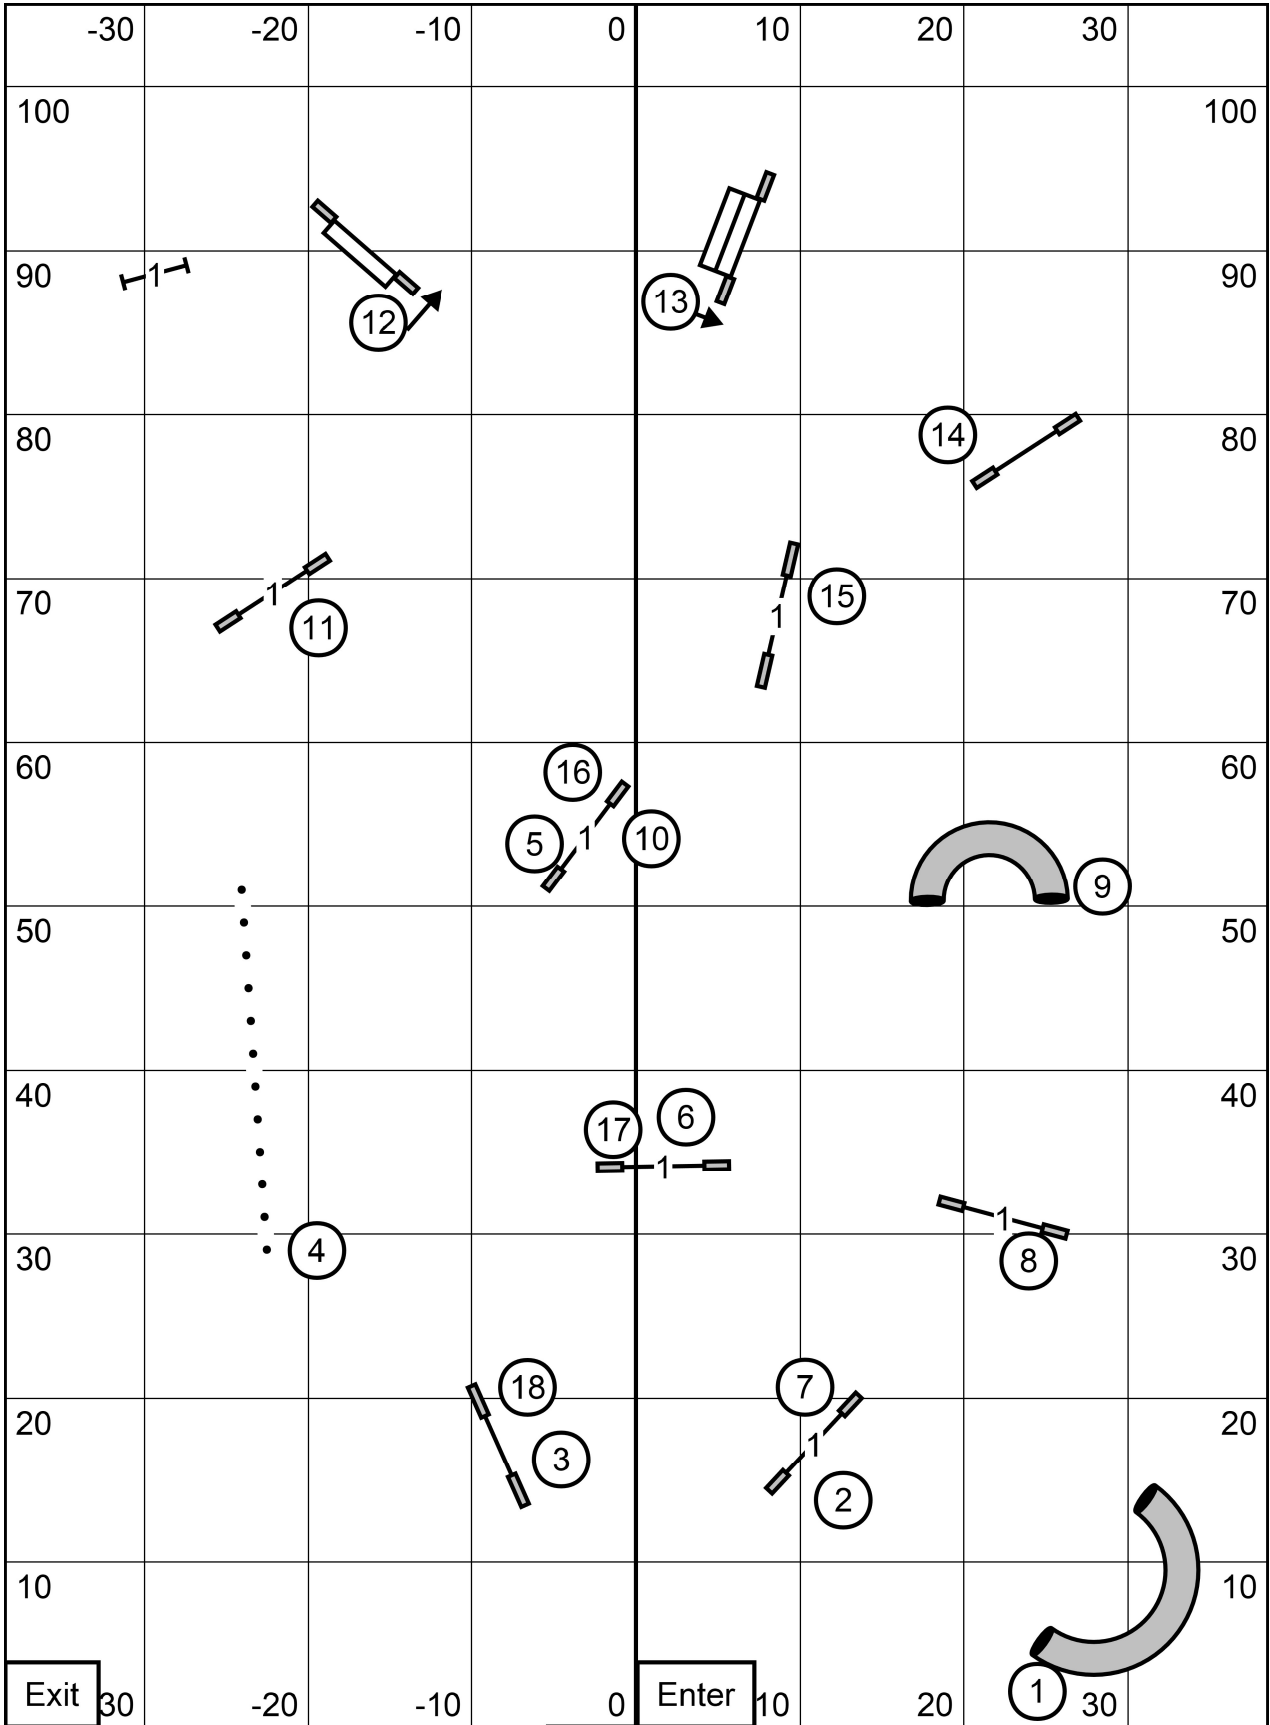

Exit	30	-20	-10	0	Enter	10	20	30
T/S					Open Jumpers Judge: Linda Syner			
Mayflower Pembroke Welsh Corgi Club Amherst, NH January 2, 2021 Saturday