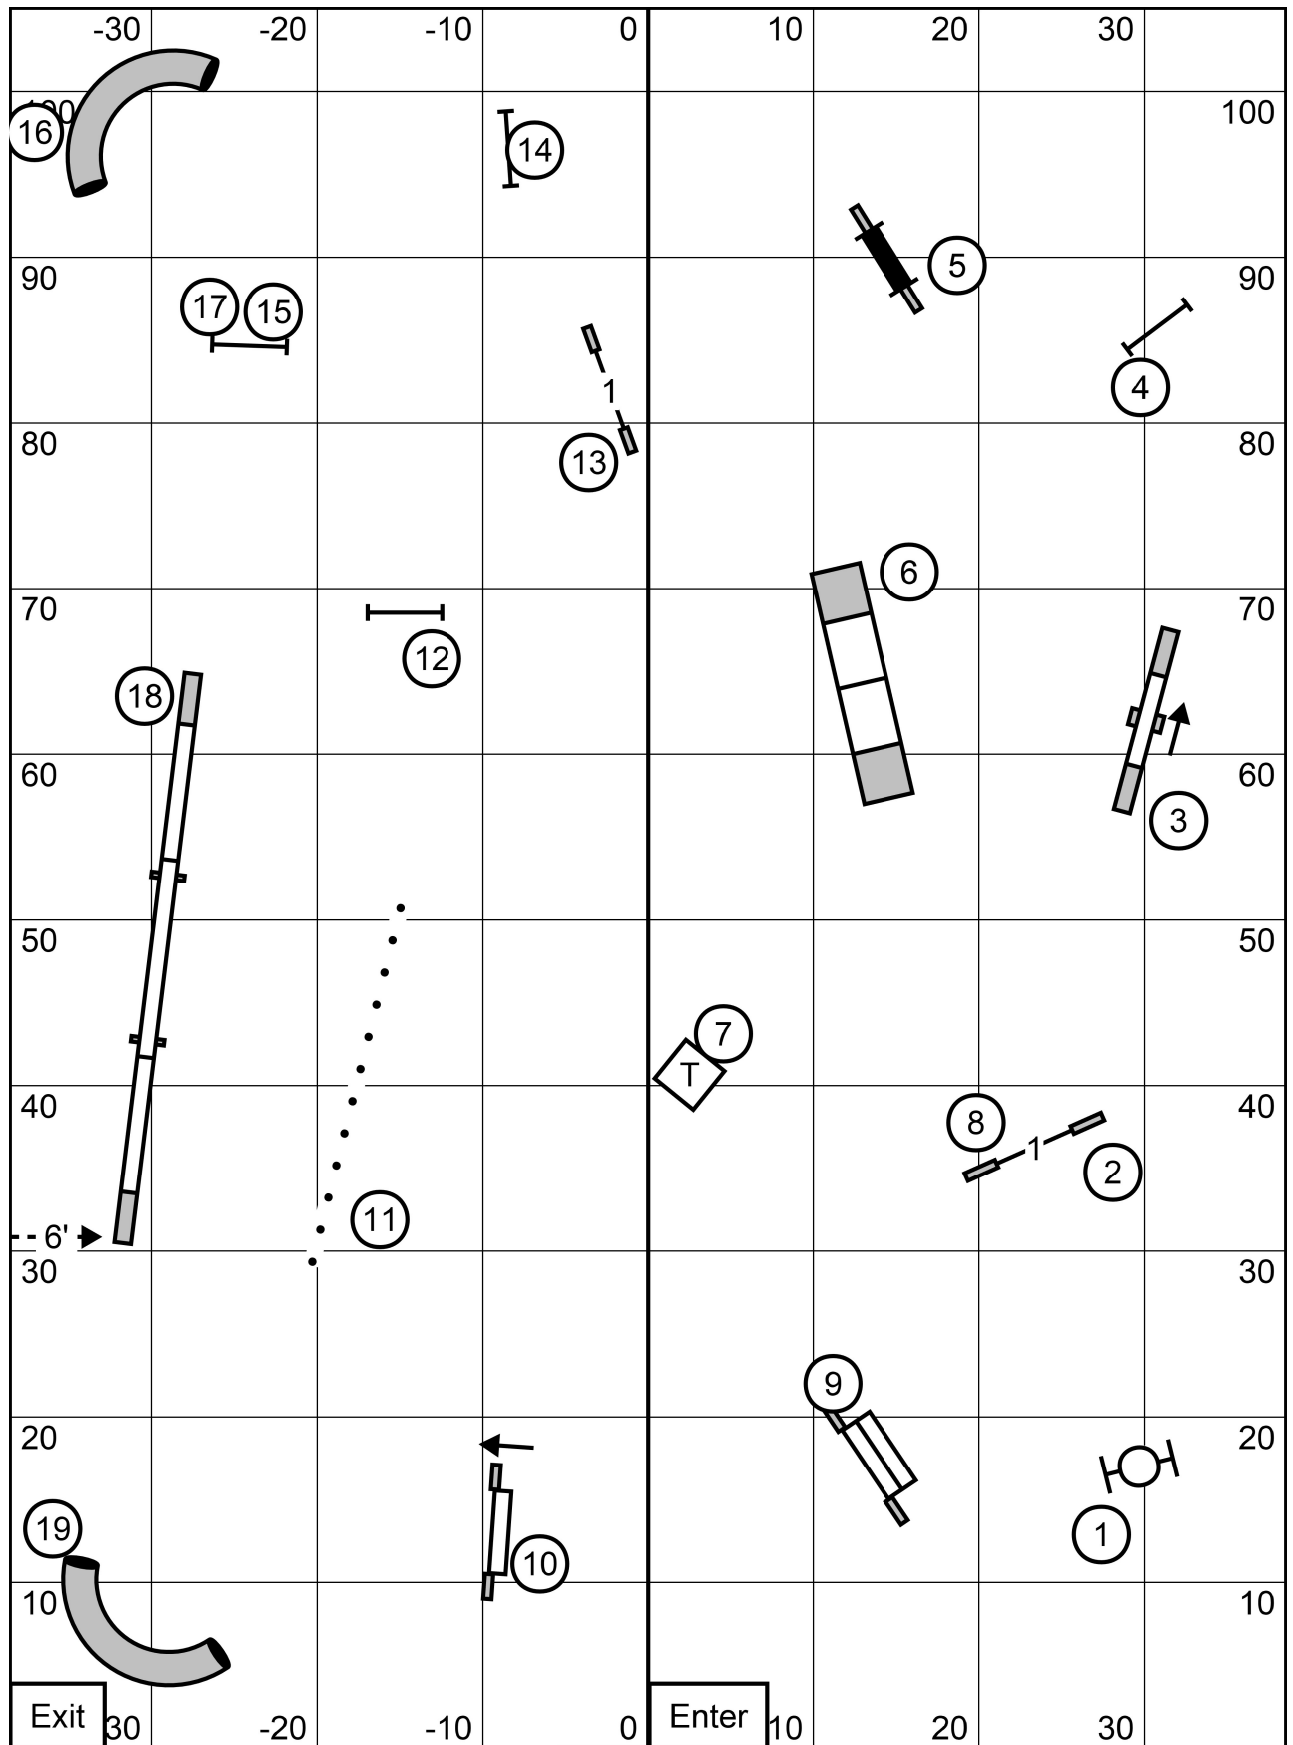

Mayflower Pembroke
Welsh Corgi Club
Amherst, NH
January 2, 2021 Saturday

T/S

Master/Excellent Standard
Judge: Linda Syner