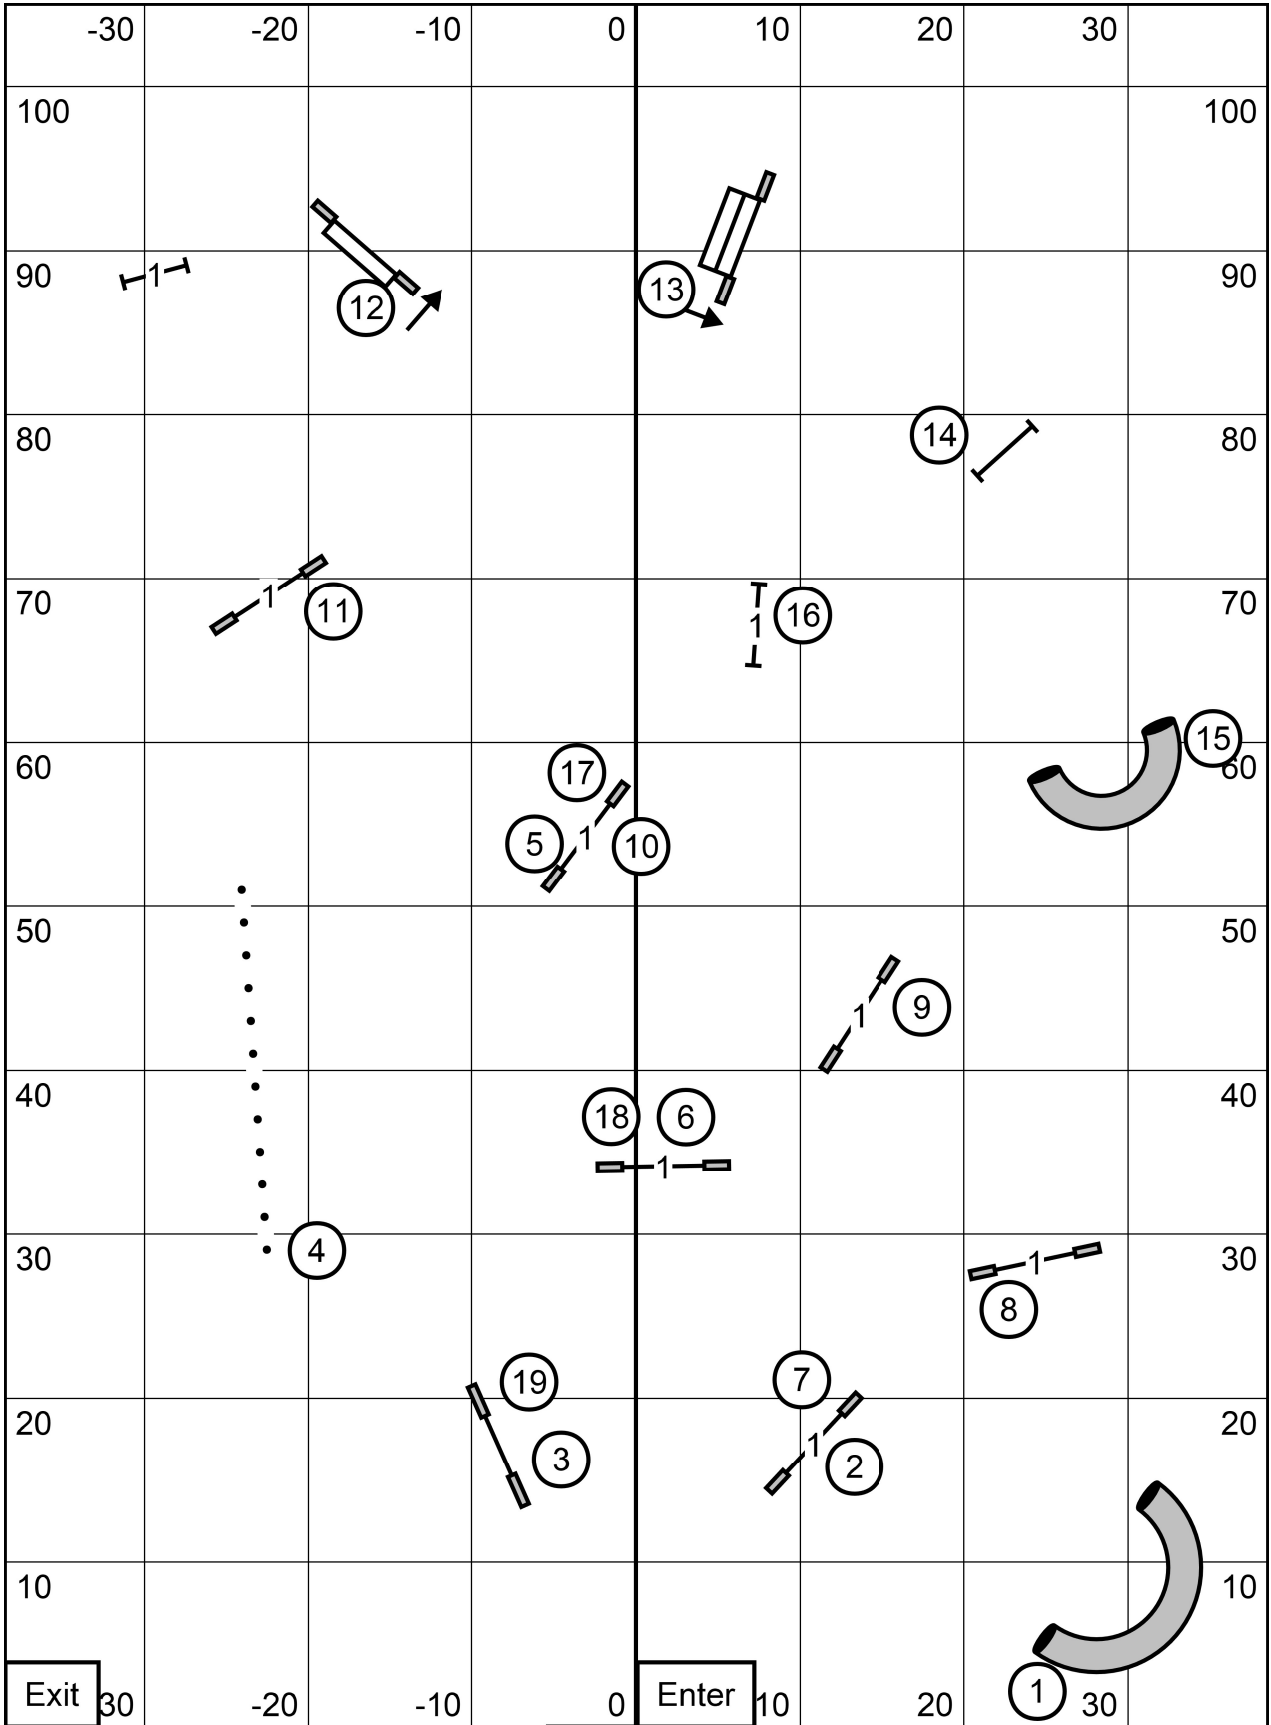

Mayflower Pembroke
Welsh Corgi Club
Amherst, NH
January 2, 2021 Saturday

T/S

Master/Excellent Jumpers
Judge: Linda Syner