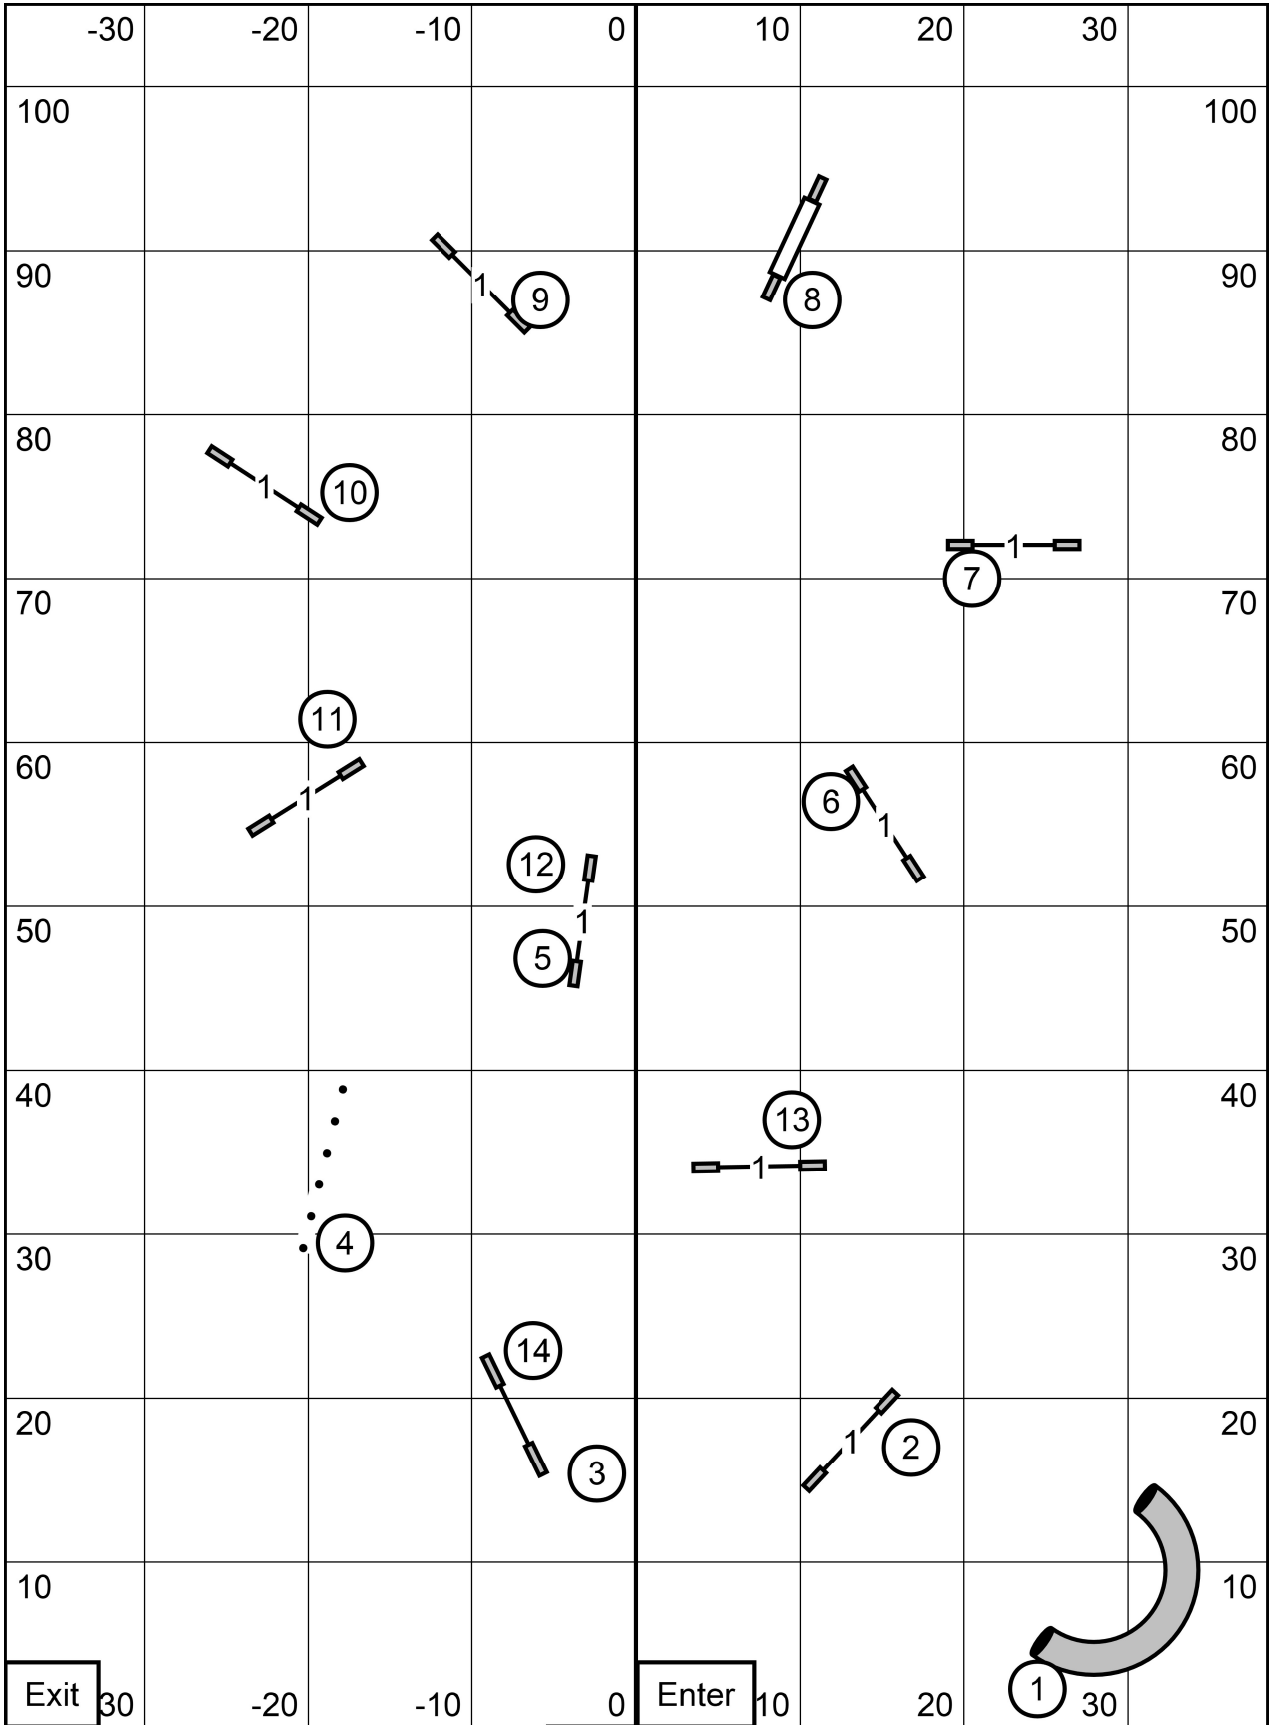

Mayflower Pembroke
Welsh Corgi Club
Amherst, NH
January 2, 2021 Saturday

T/S

Novice Jumpers
Judge: Linda Syner