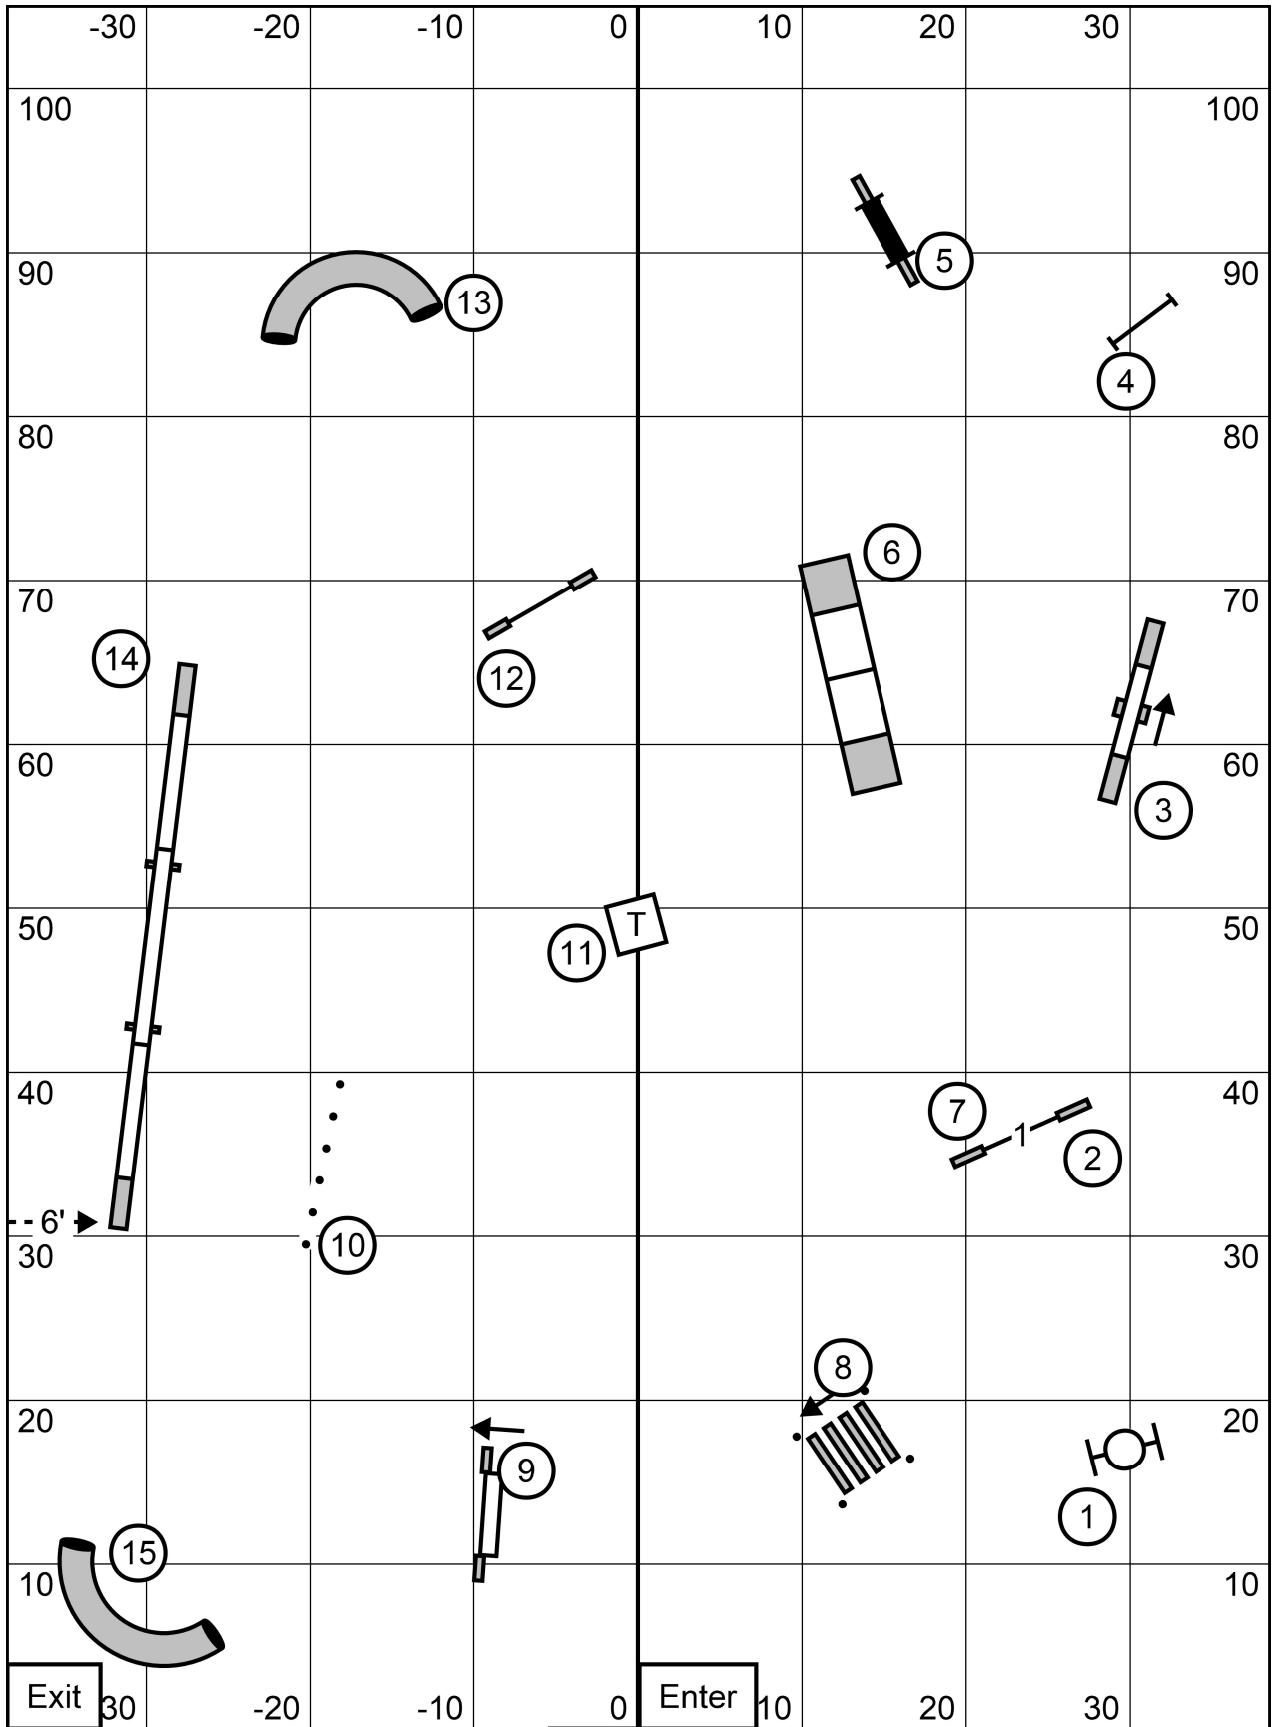

Exit	T/S	Enter
Mayflower Pembroke Welsh Corgi Club Amherst, NH January 2, 2021 Saturday		
Novice Standard Judge: Linda Syner