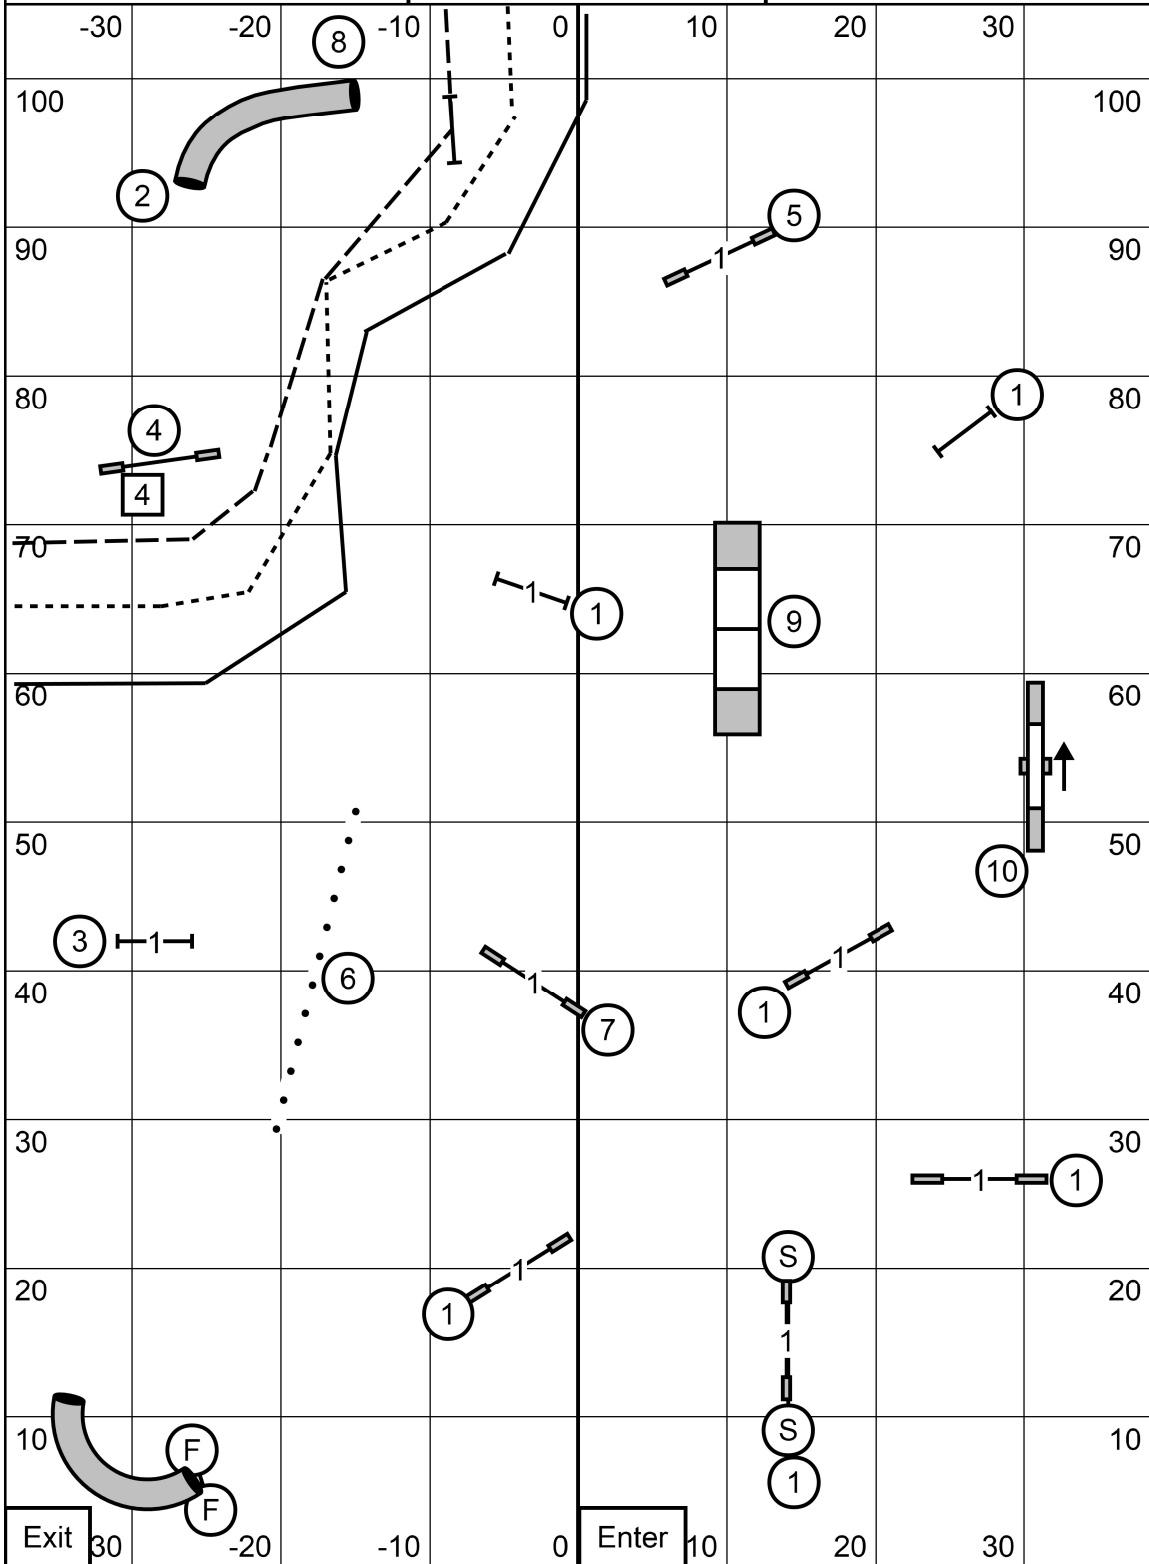

EX/MAS

8 4 2

4 Square is a backside

Open

8 4

In Flow

Novice

8 4

In Flow

Mayflower Pembroke
Welsh Corgi Club
Amherst, NH
January 2, 2021 Saturday

T/S

All FAST
Judge: Linda Syner