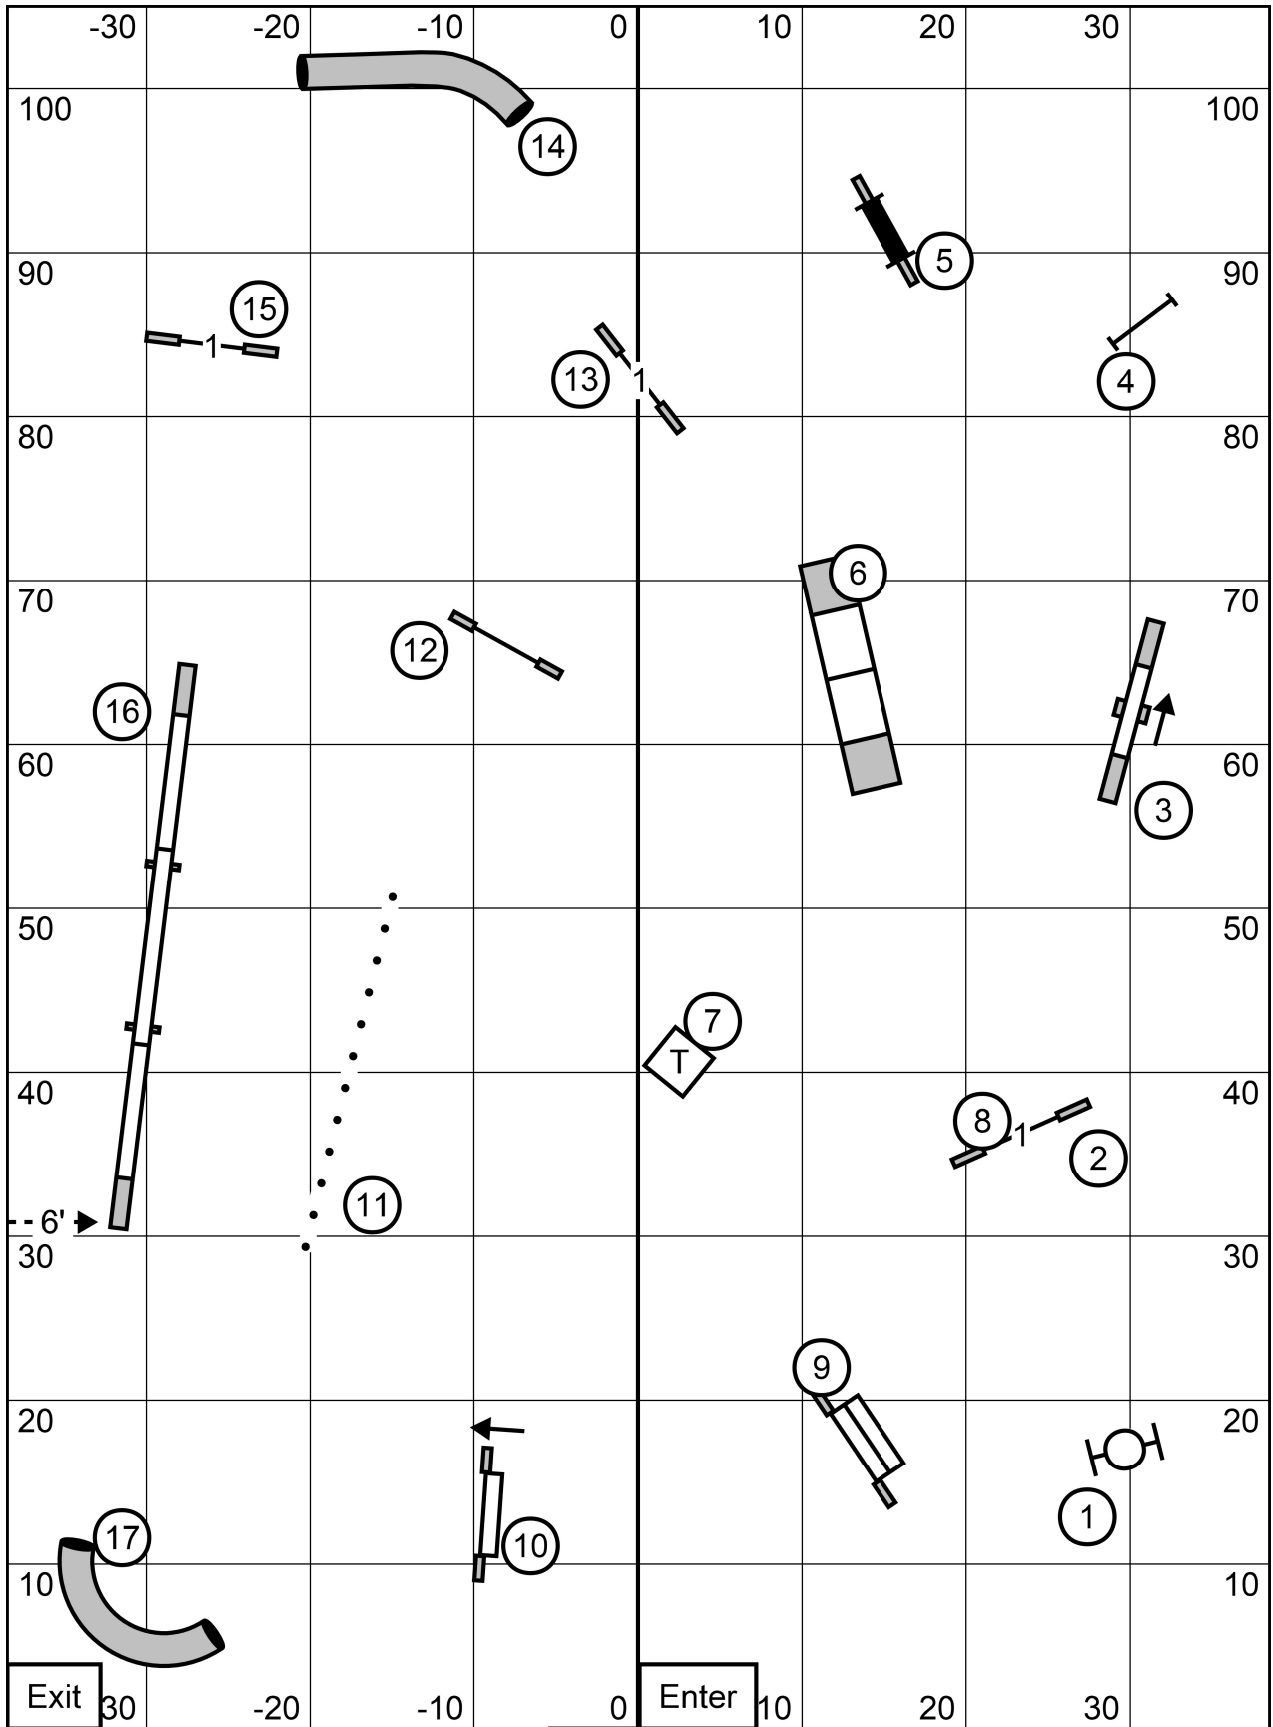

**Mayflower Pembroke
Welsh Corgi Club
Amherst, NH
January 2, 2021 Saturday**

T/S

**Open Standard
Judge: Linda Syner**