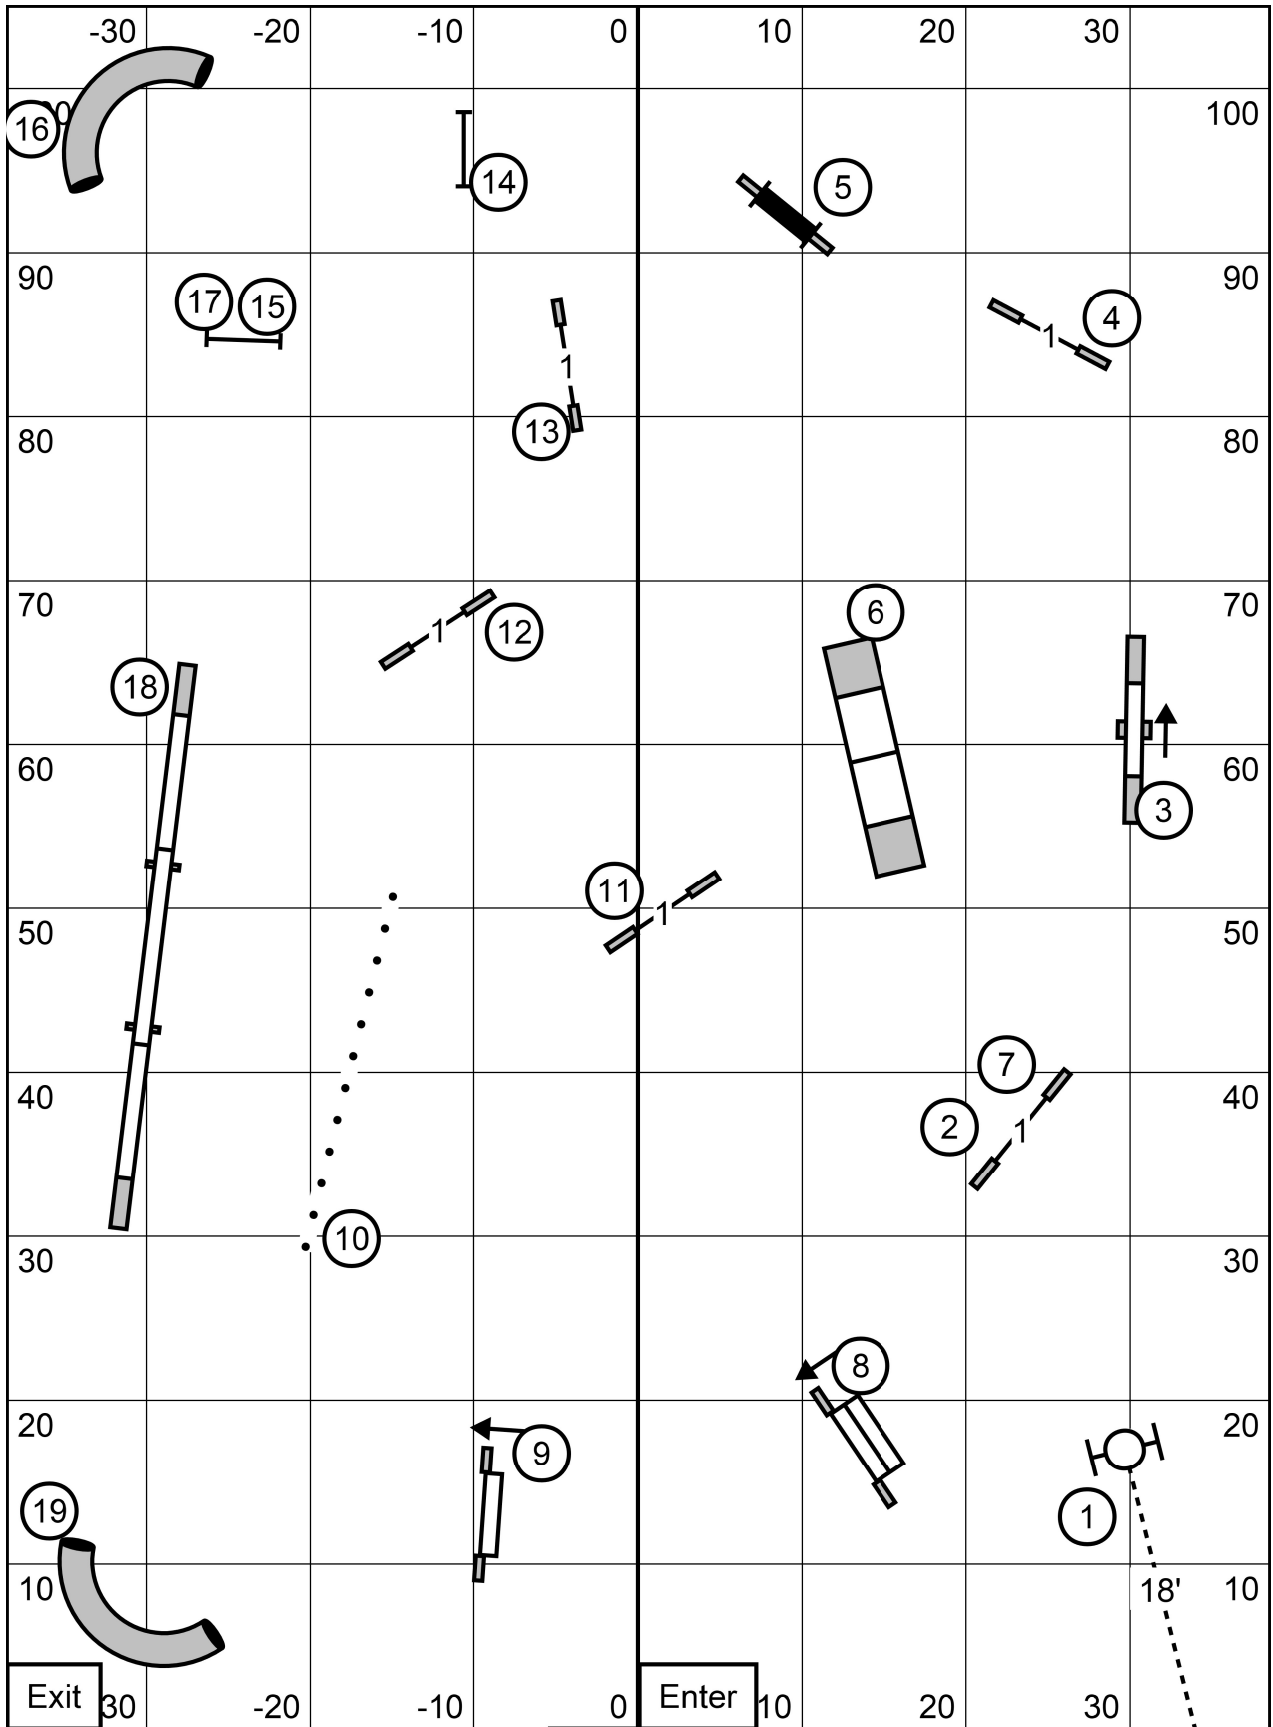

**Mayflower Pembroke
Welsh Corgi Club
Amherst, NH
January 2, 2021 Saturday**

T/S

**Premier Standard
Judge: Linda Syner**