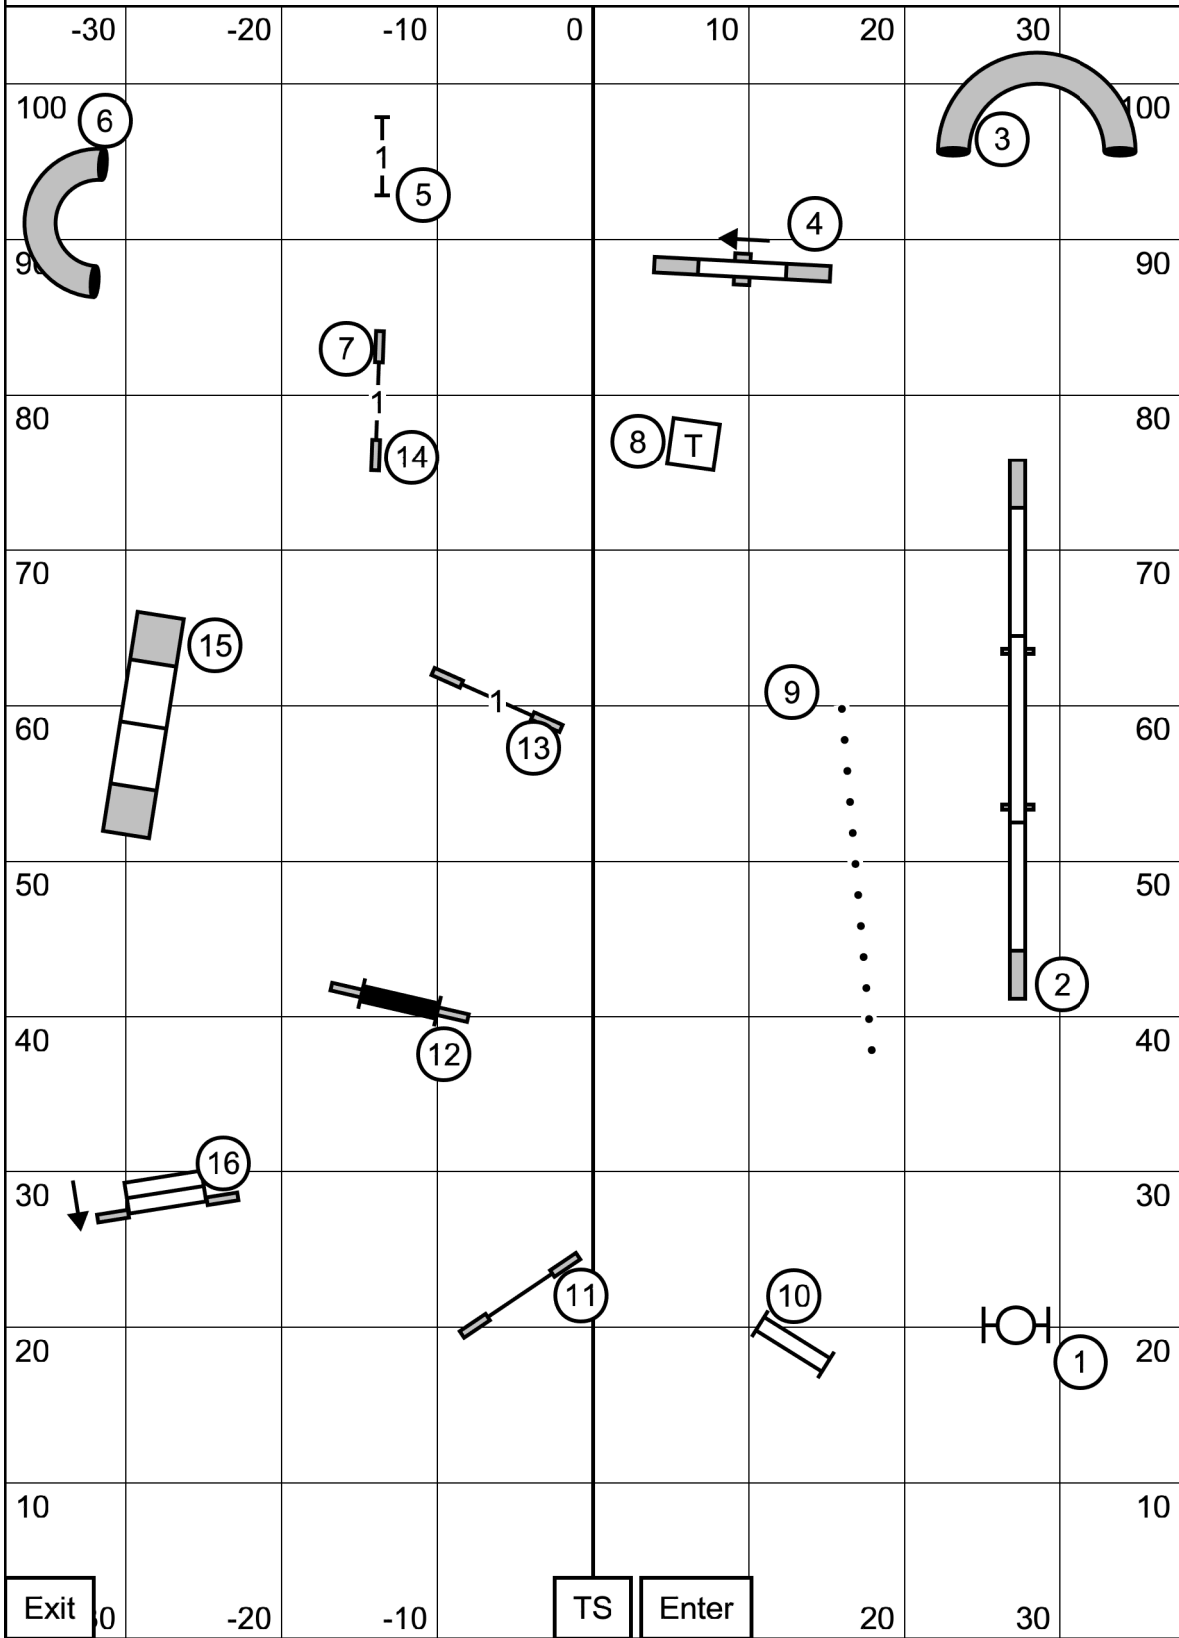

Open Standard
Saturday, February 6, 2021
Colonial Shetland Sheepdog Club
Judge: Frank Gilmer
Indoors on Rubber Matting