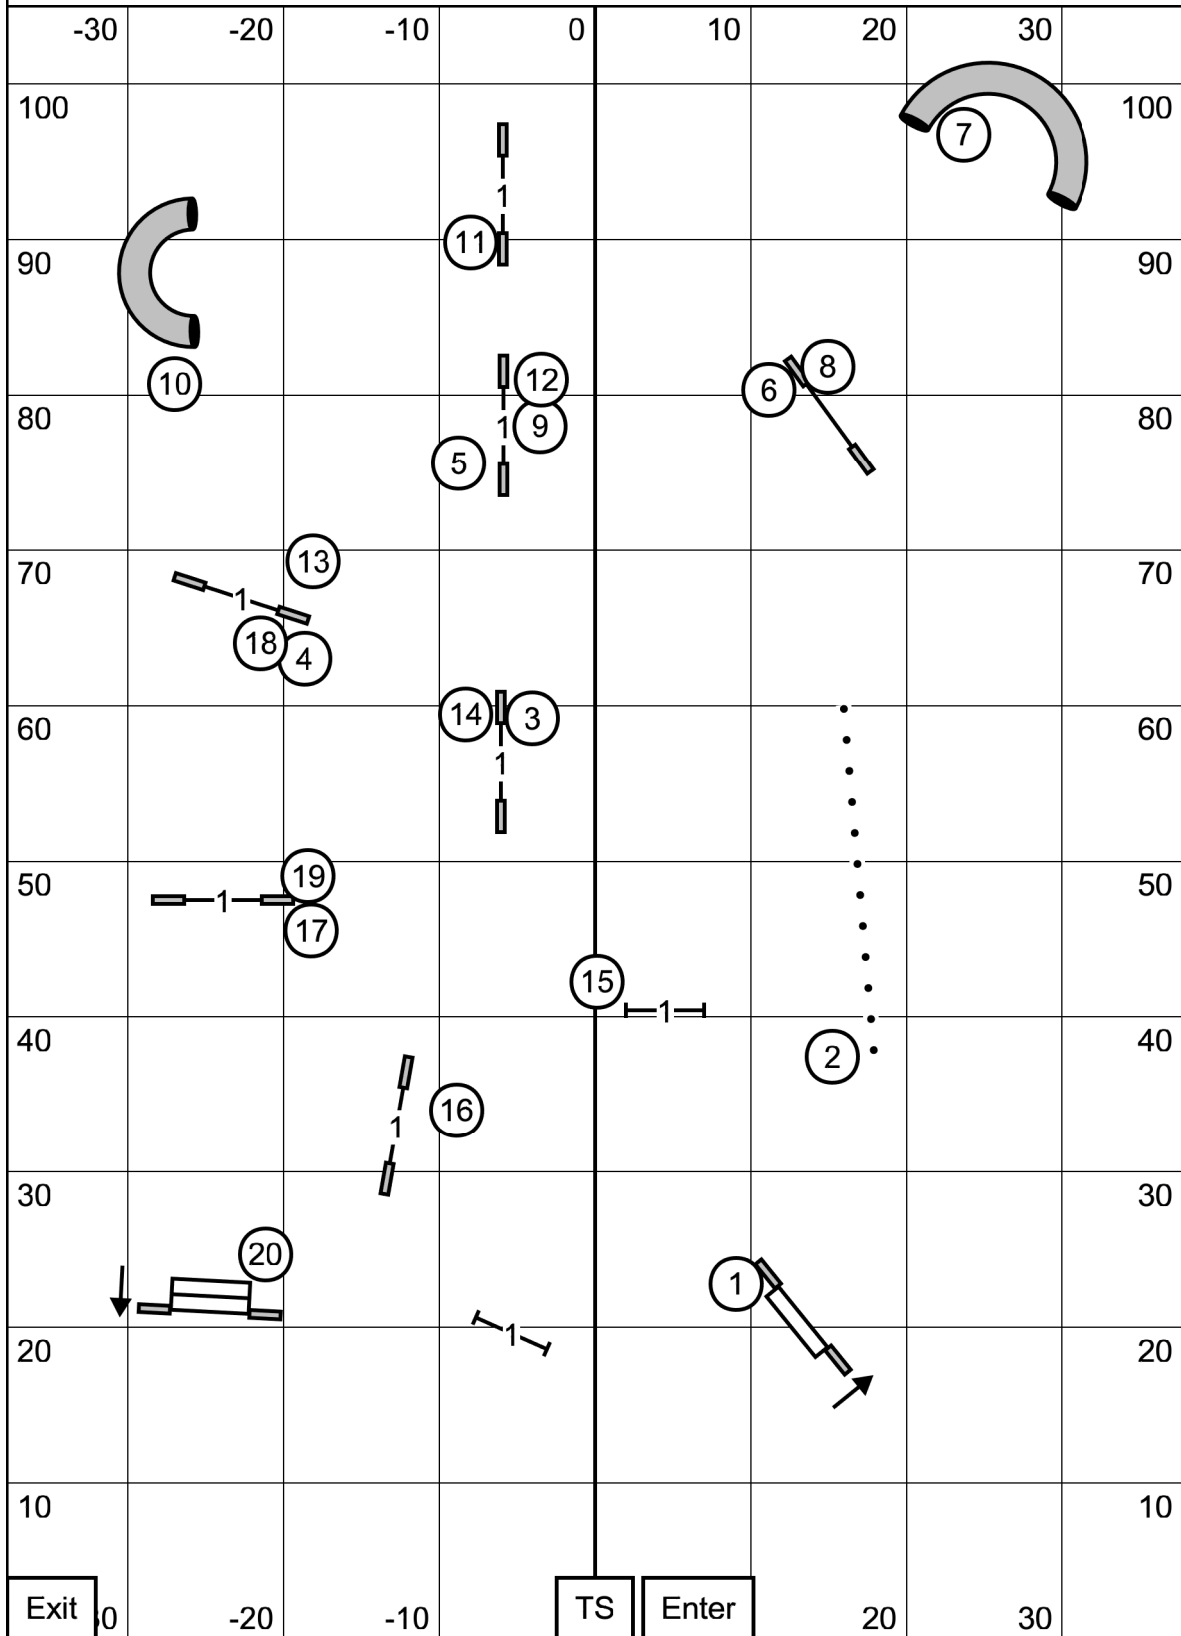

Excellent/Masters Jumpers with Weaves

Saturday, February 6, 2021
Colonial Shetland Sheepdog Club
Judge: Frank Gilmer
Indoors on Rubber Matting