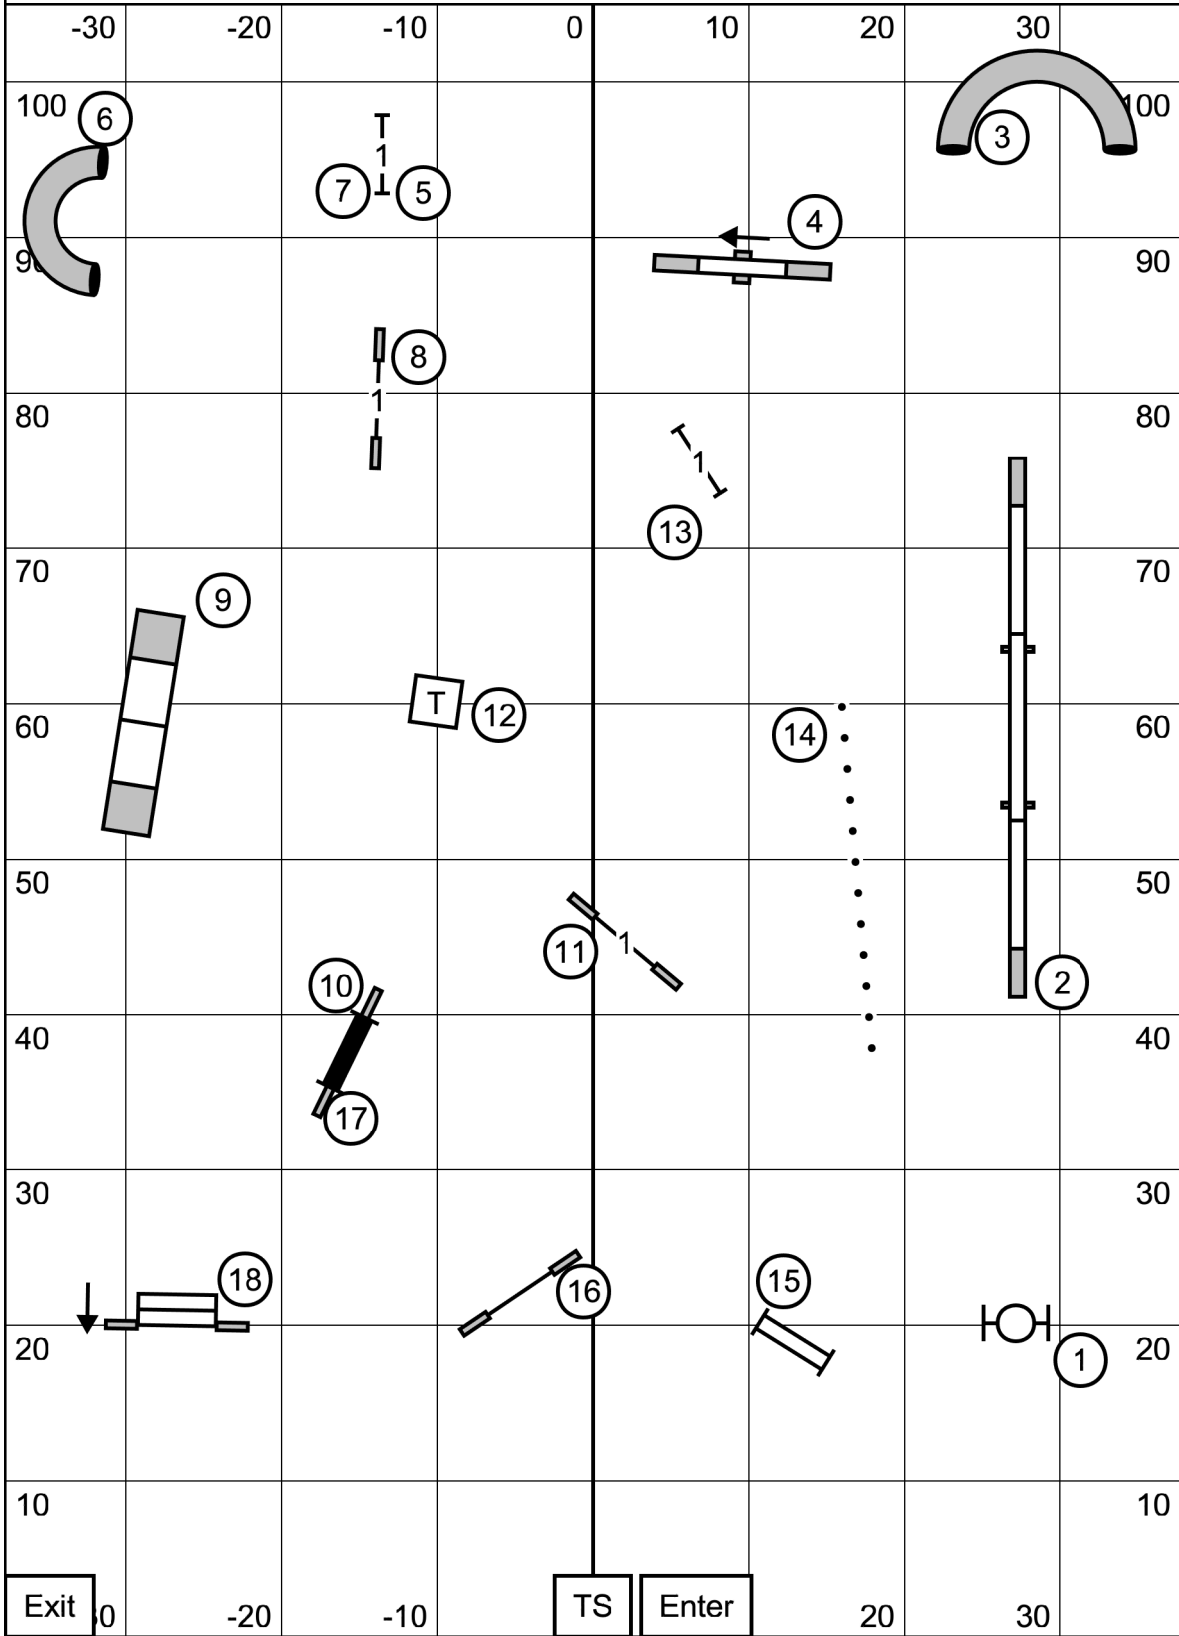

Excellent/Masters Standard

Saturday, February 6, 2021
Colonial Shetland Sheepdog Club
Judge: Frank Gilmer
Indoors on Rubber Matting