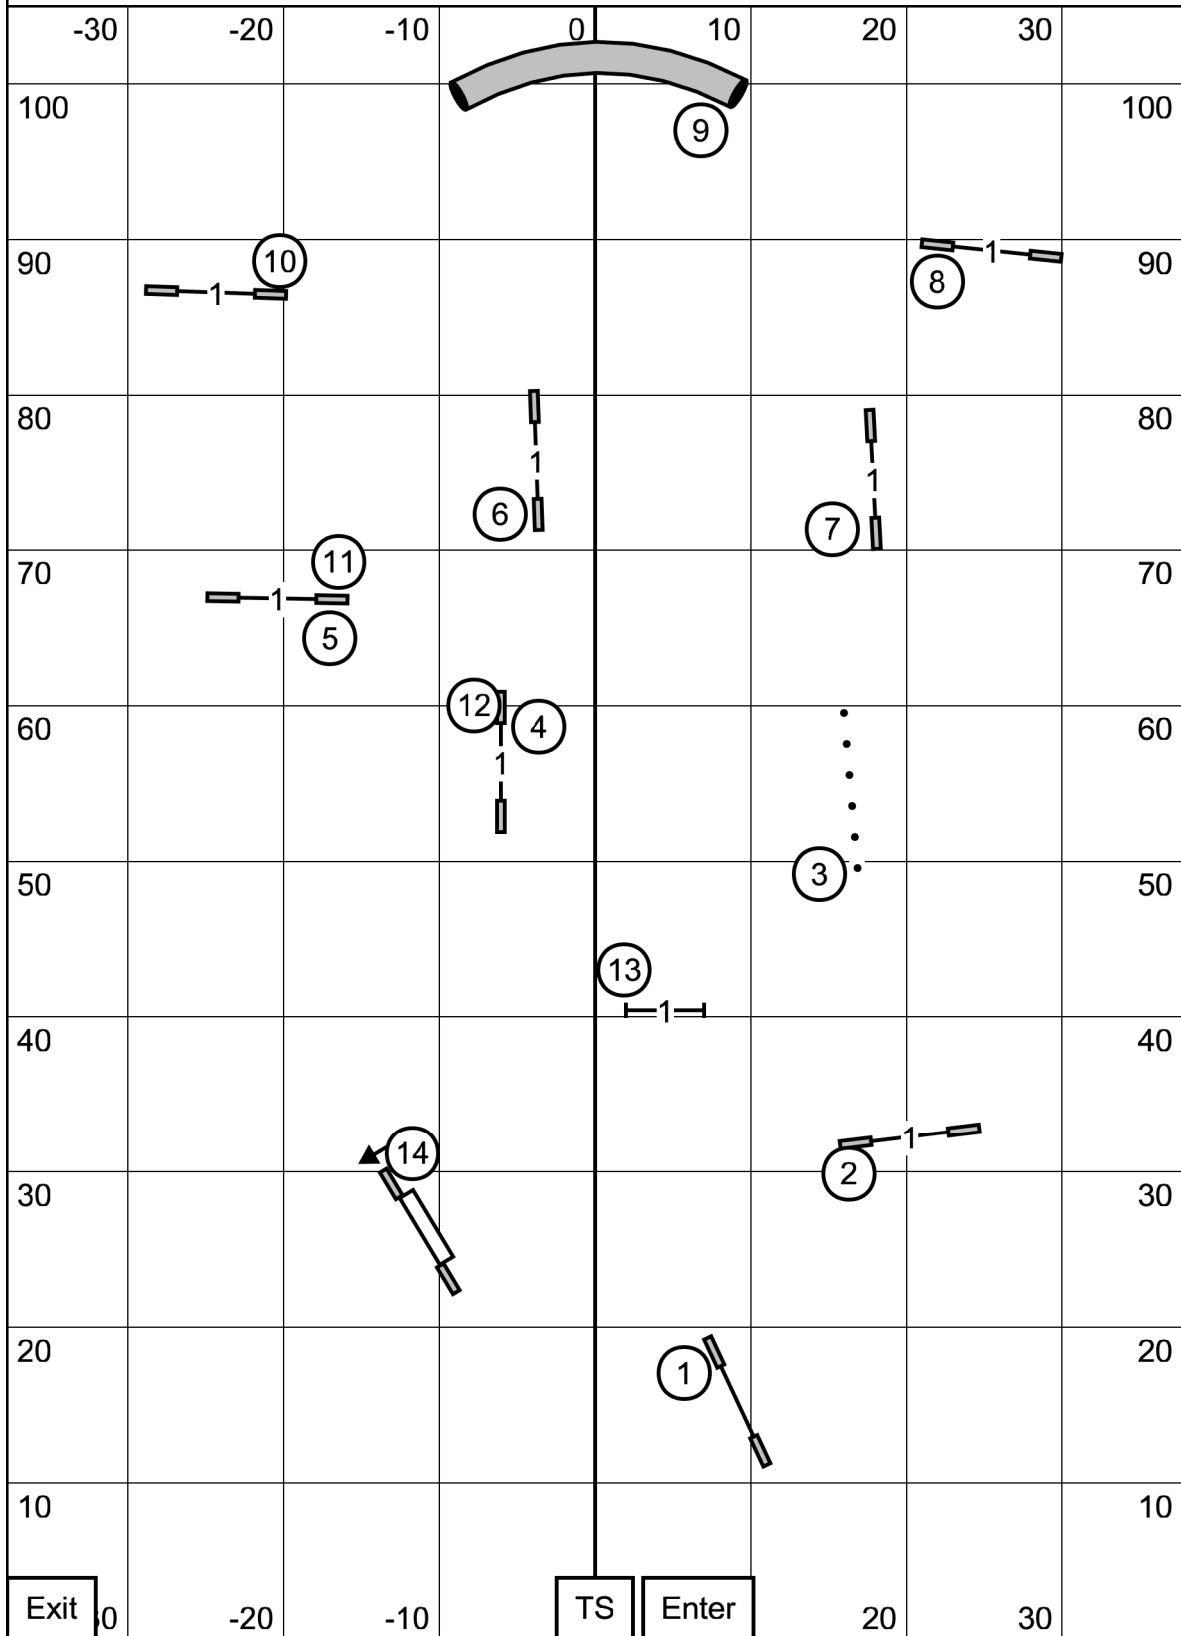

Novice Jumpers with Weaves

Saturday, February 6, 2021
Colonial Shetland Sheepdog Club
Judge: Frank Gilmer
Indoors on Rubber Matting