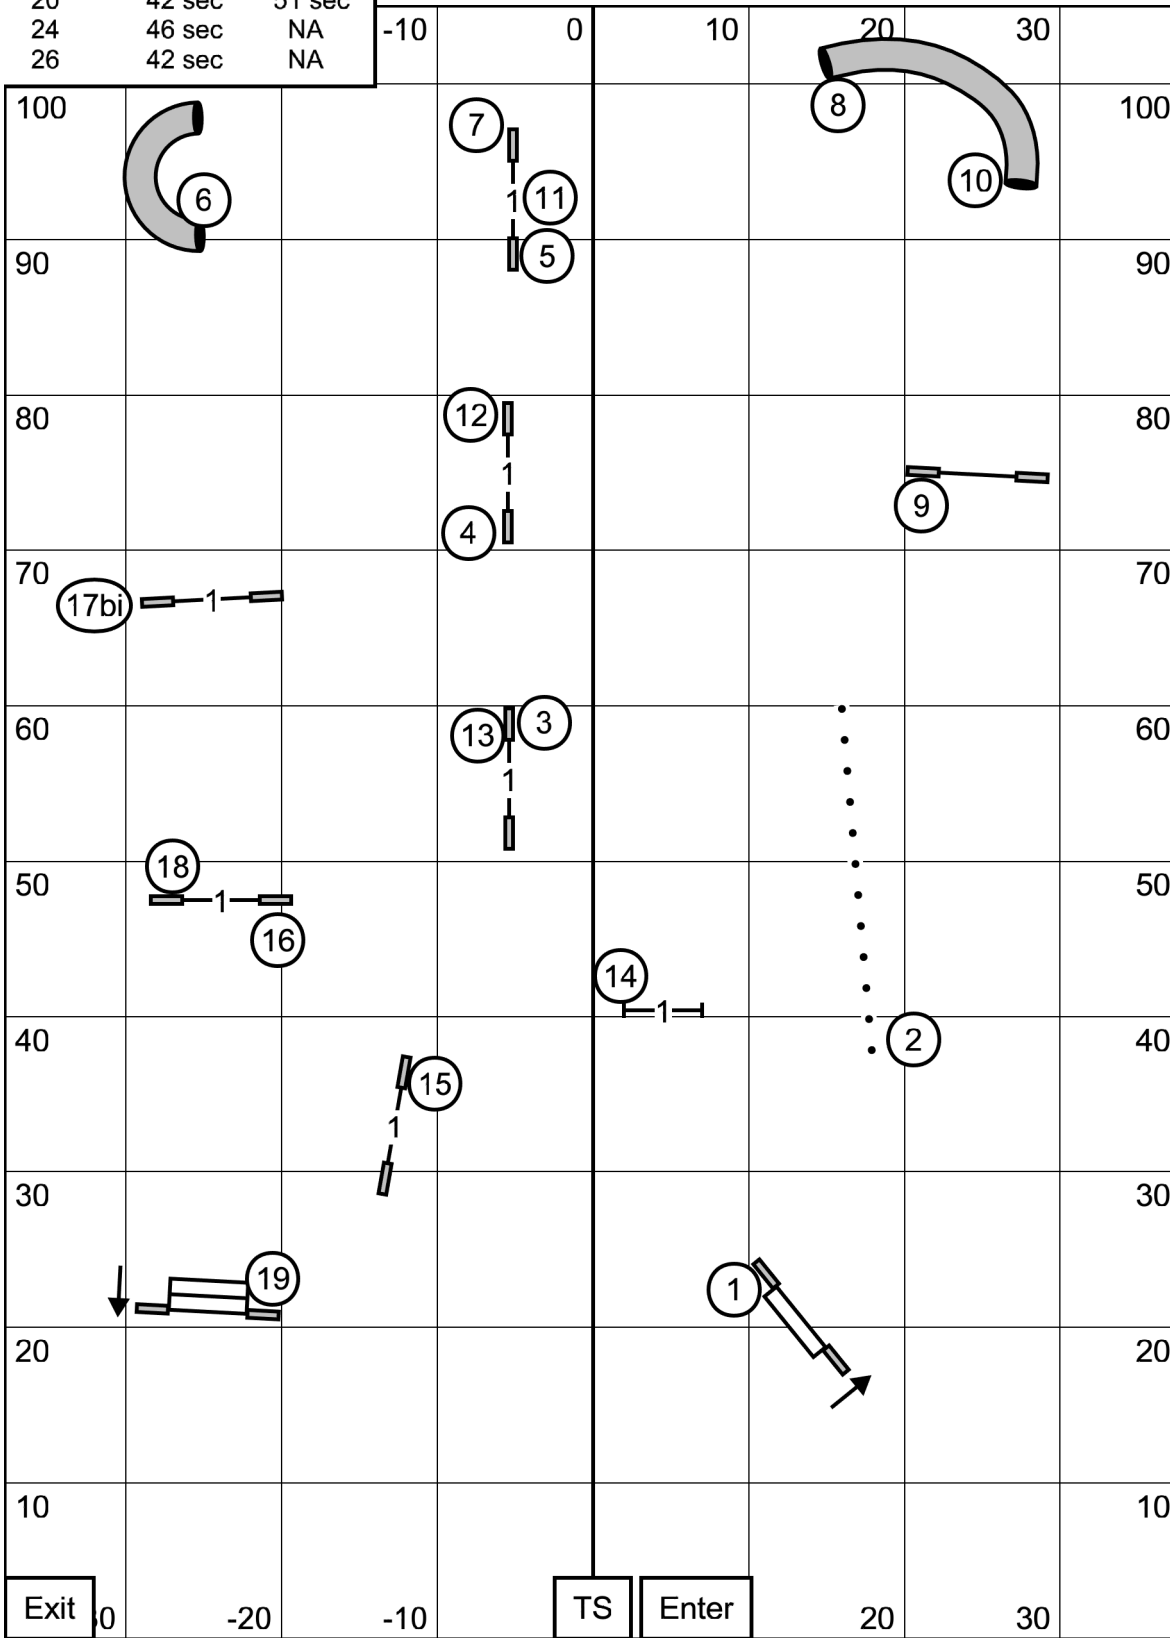

Premier JWW Course Times		
Hgt	Regular	Preferred
4	NA	55 sec
8	50 sec	53 sec
12	48 sec	50 sec
16	45 sec	47 sec
20	42 sec	51 sec
24	46 sec	NA
26	42 sec	NA

Premier Jumpers with Weaves

Saturday, February 6, 2021
 Colonial Shetland Sheepdog Club
 Judge: Frank Gilmer
 Indoors on Rubber Matting