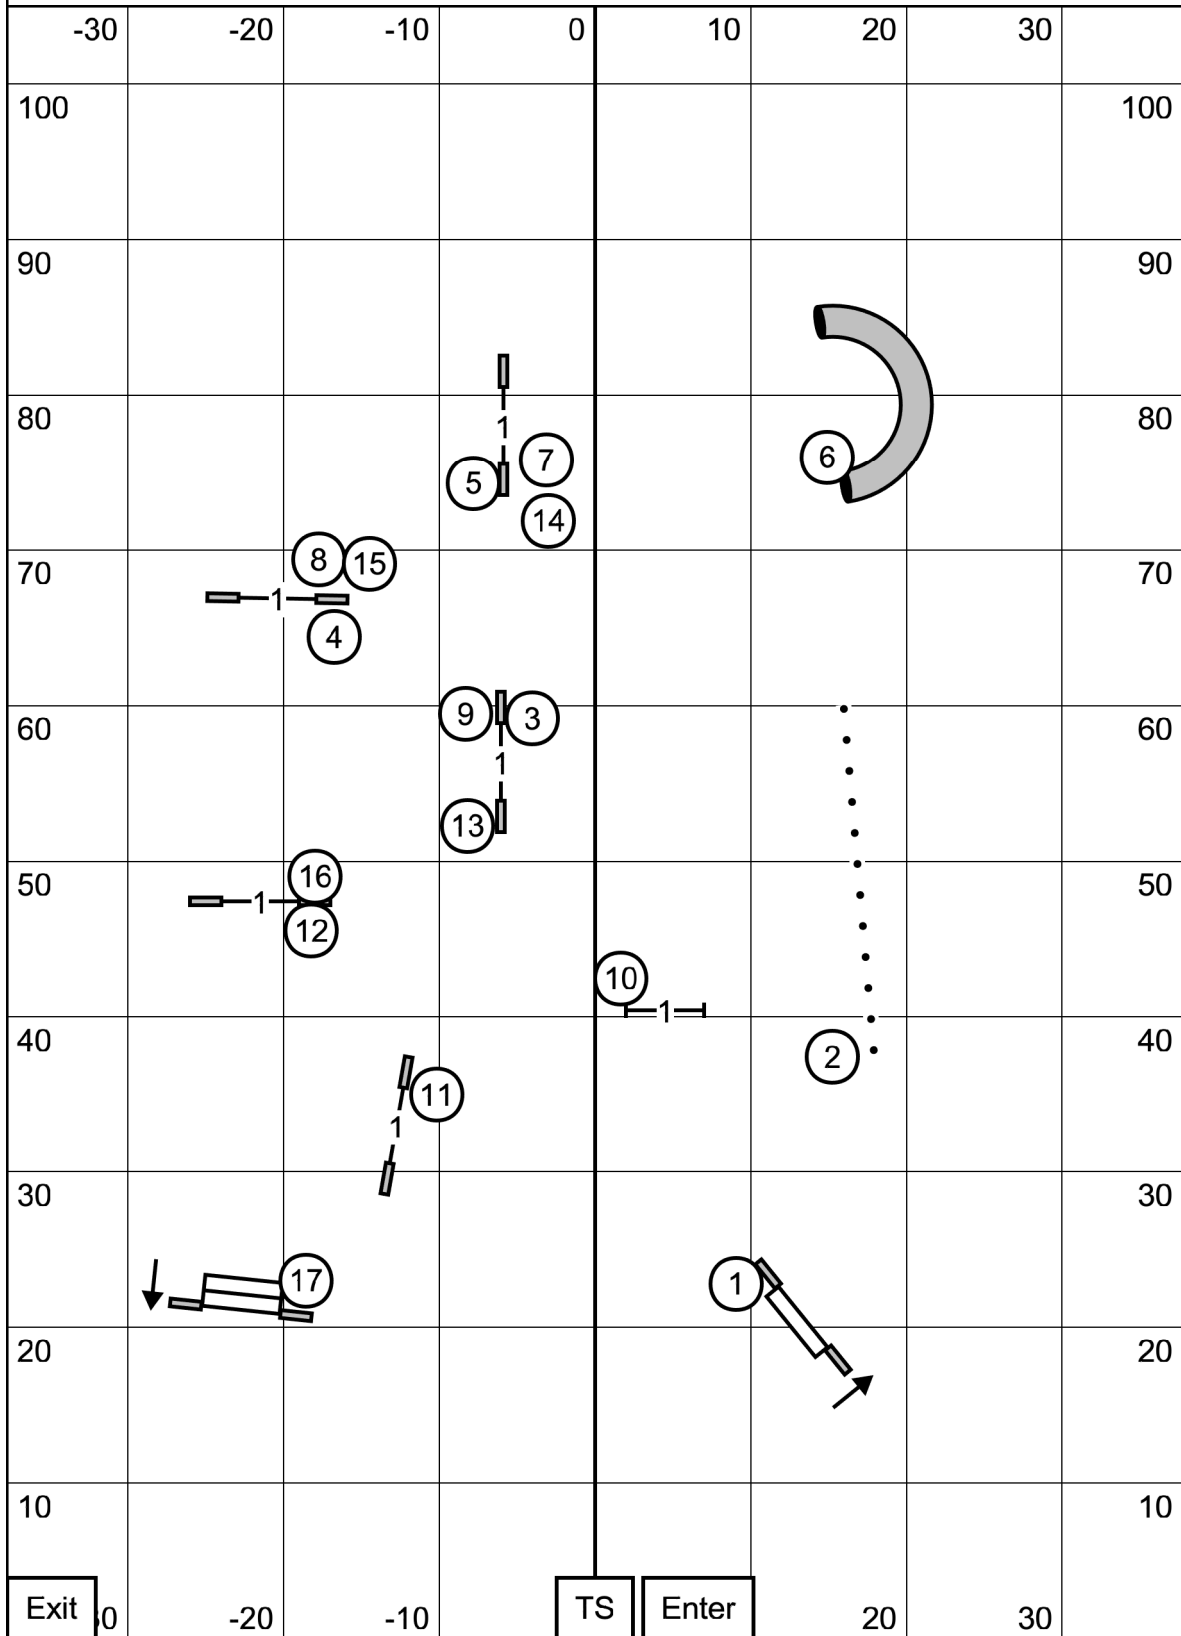

Open Jumpers with Weaves

Saturday, February 6, 2021
Colonial Shetland Sheepdog Club
Judge: Frank Gilmer
Indoors on Rubber Matting