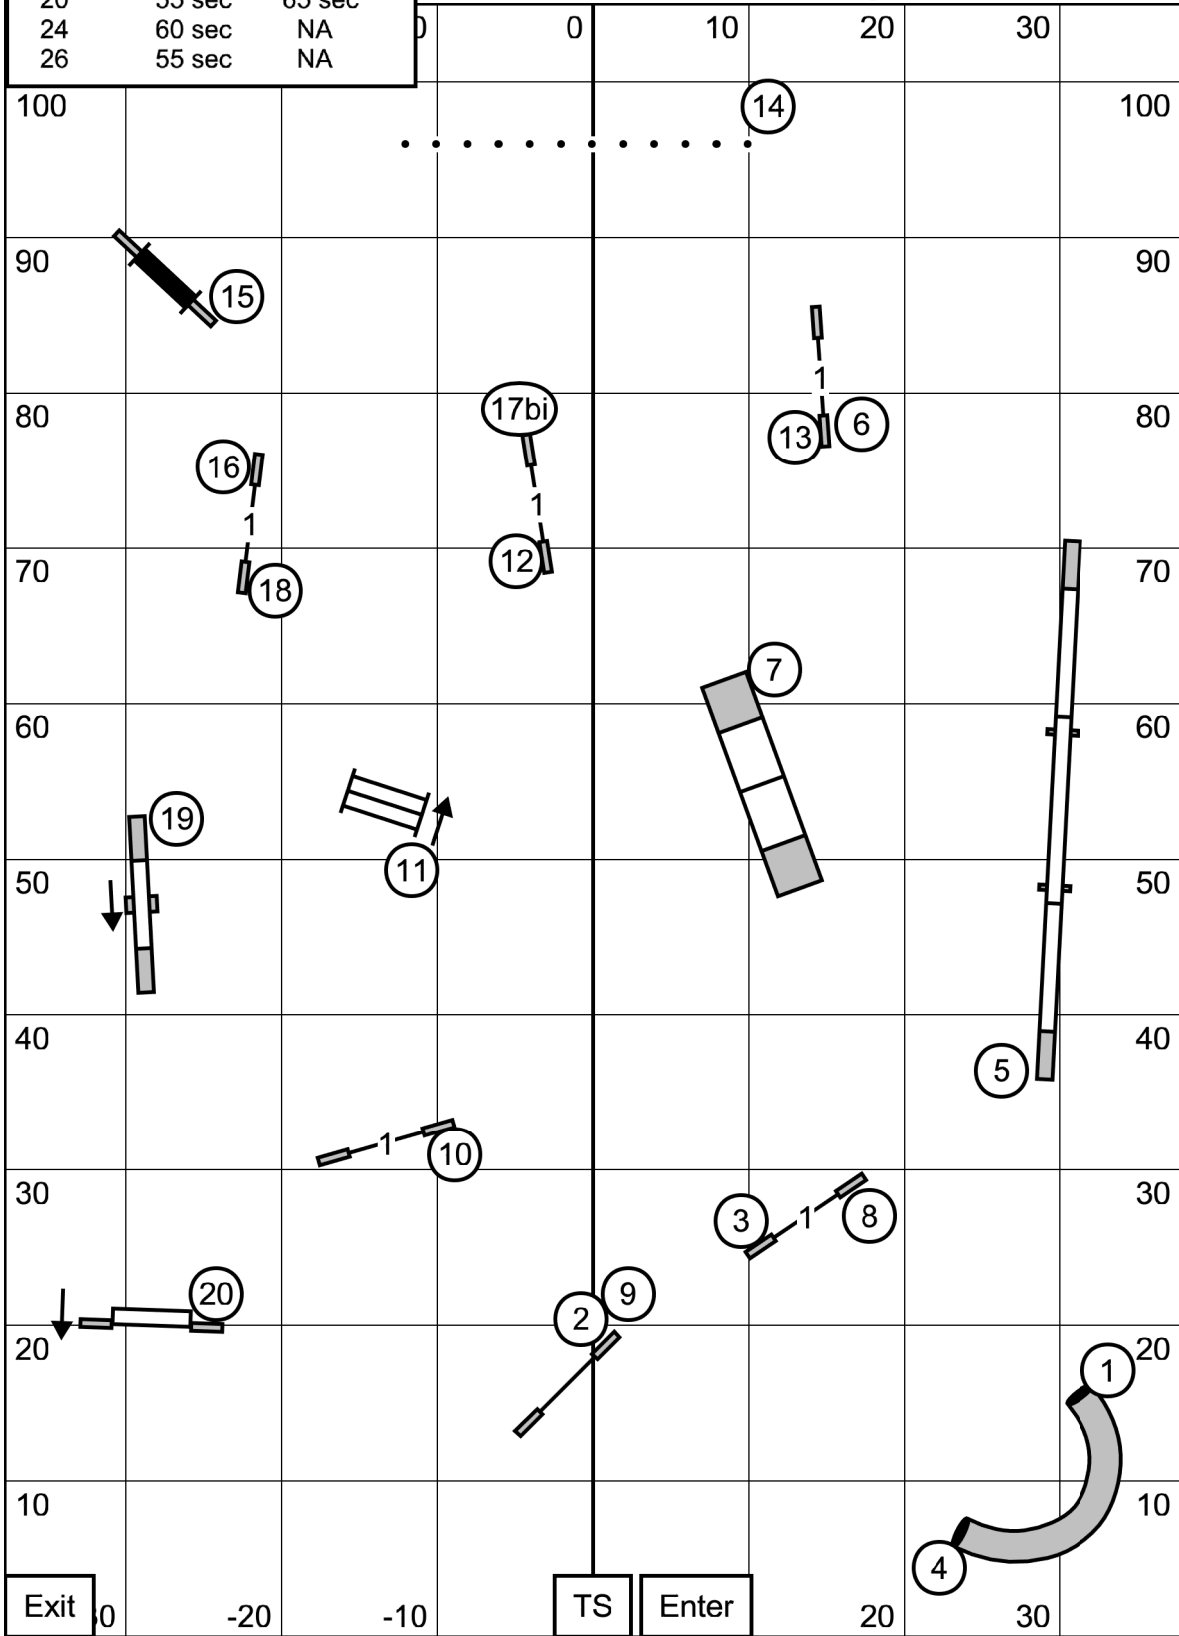

Premier Standard Course Times

Hgt	Regular	Preferred
4	NA	70 sec
8	65 sec	70 sec
12	65 sec	65 sec
16	60 sec	60 sec
20	55 sec	65 sec
24	60 sec	NA
26	55 sec	NA

Premier Standard

Sunday, February 7, 2021
Colonial Shetland Sheepdog Club
Judge: Frank Gilmer
Indoors on Rubber Matting