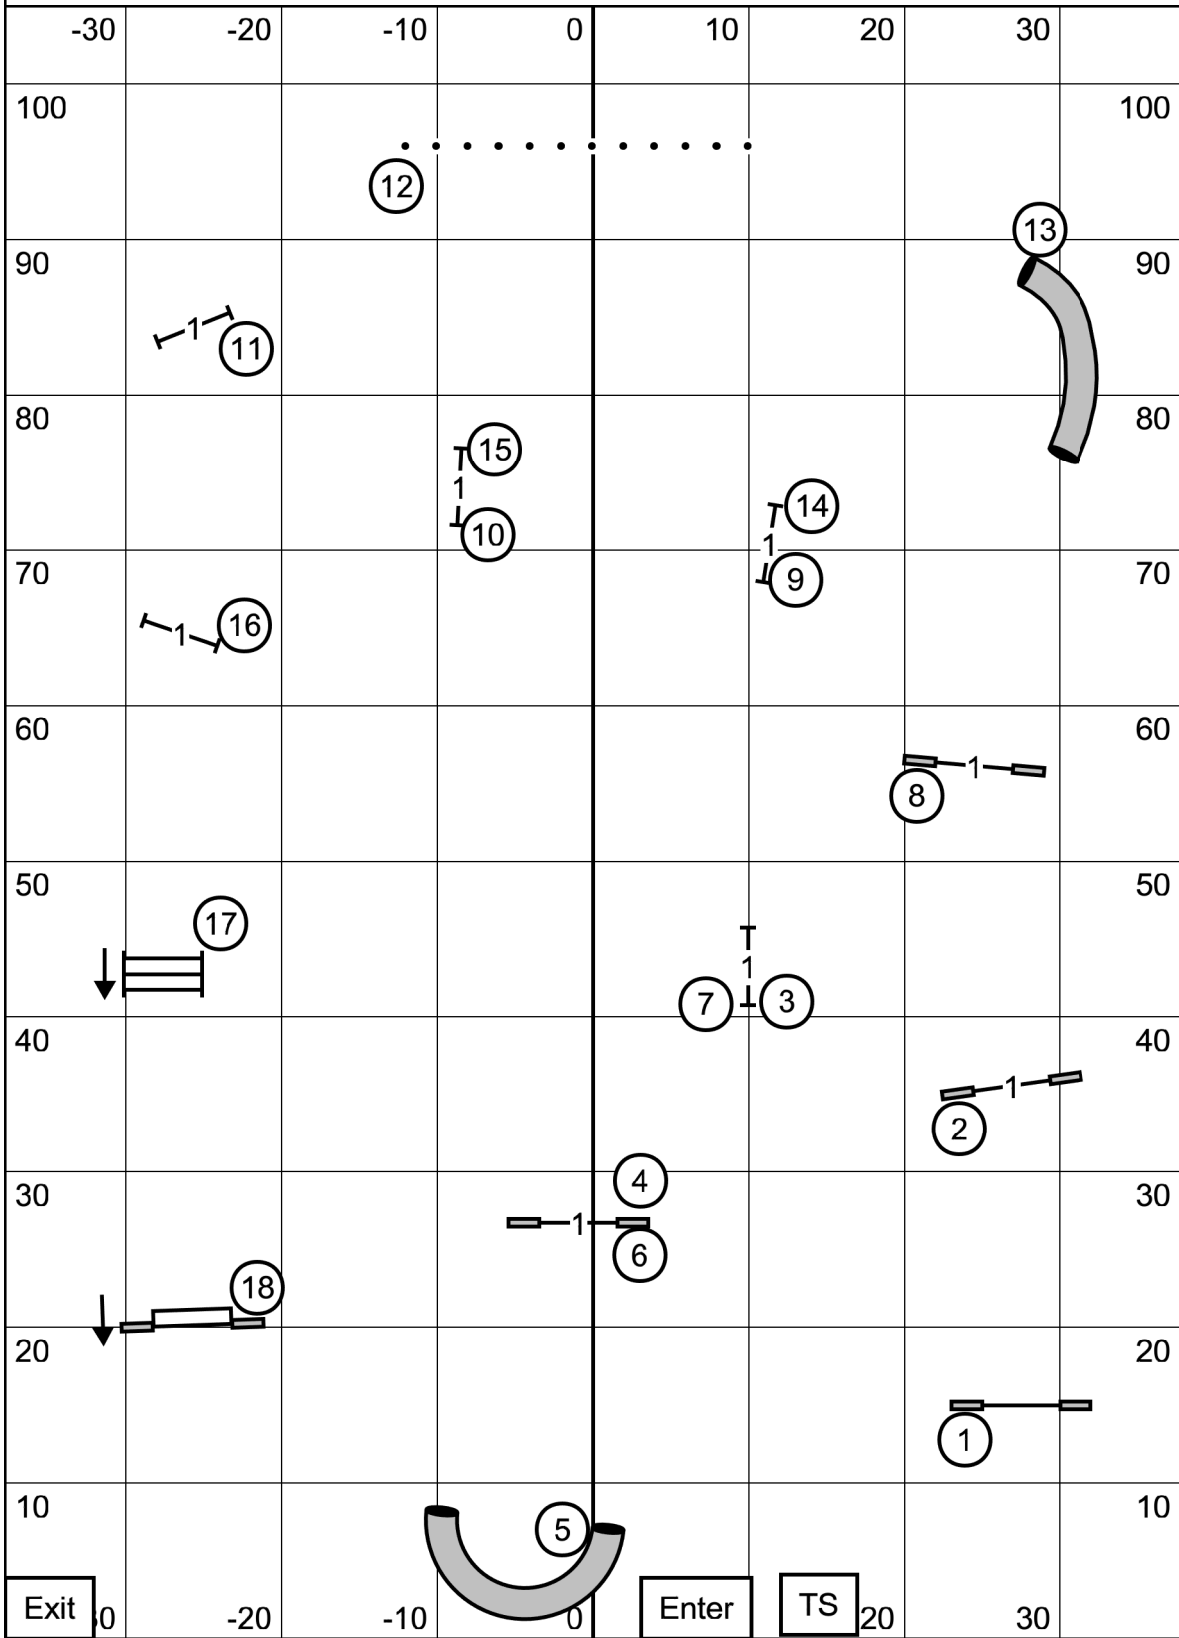

Open Jumpers with Weaves

Sunday, February 7, 2021
Colonial Shetland Sheepdog Club
Judge: Frank Gilmer
Indoors on Rubber Matting