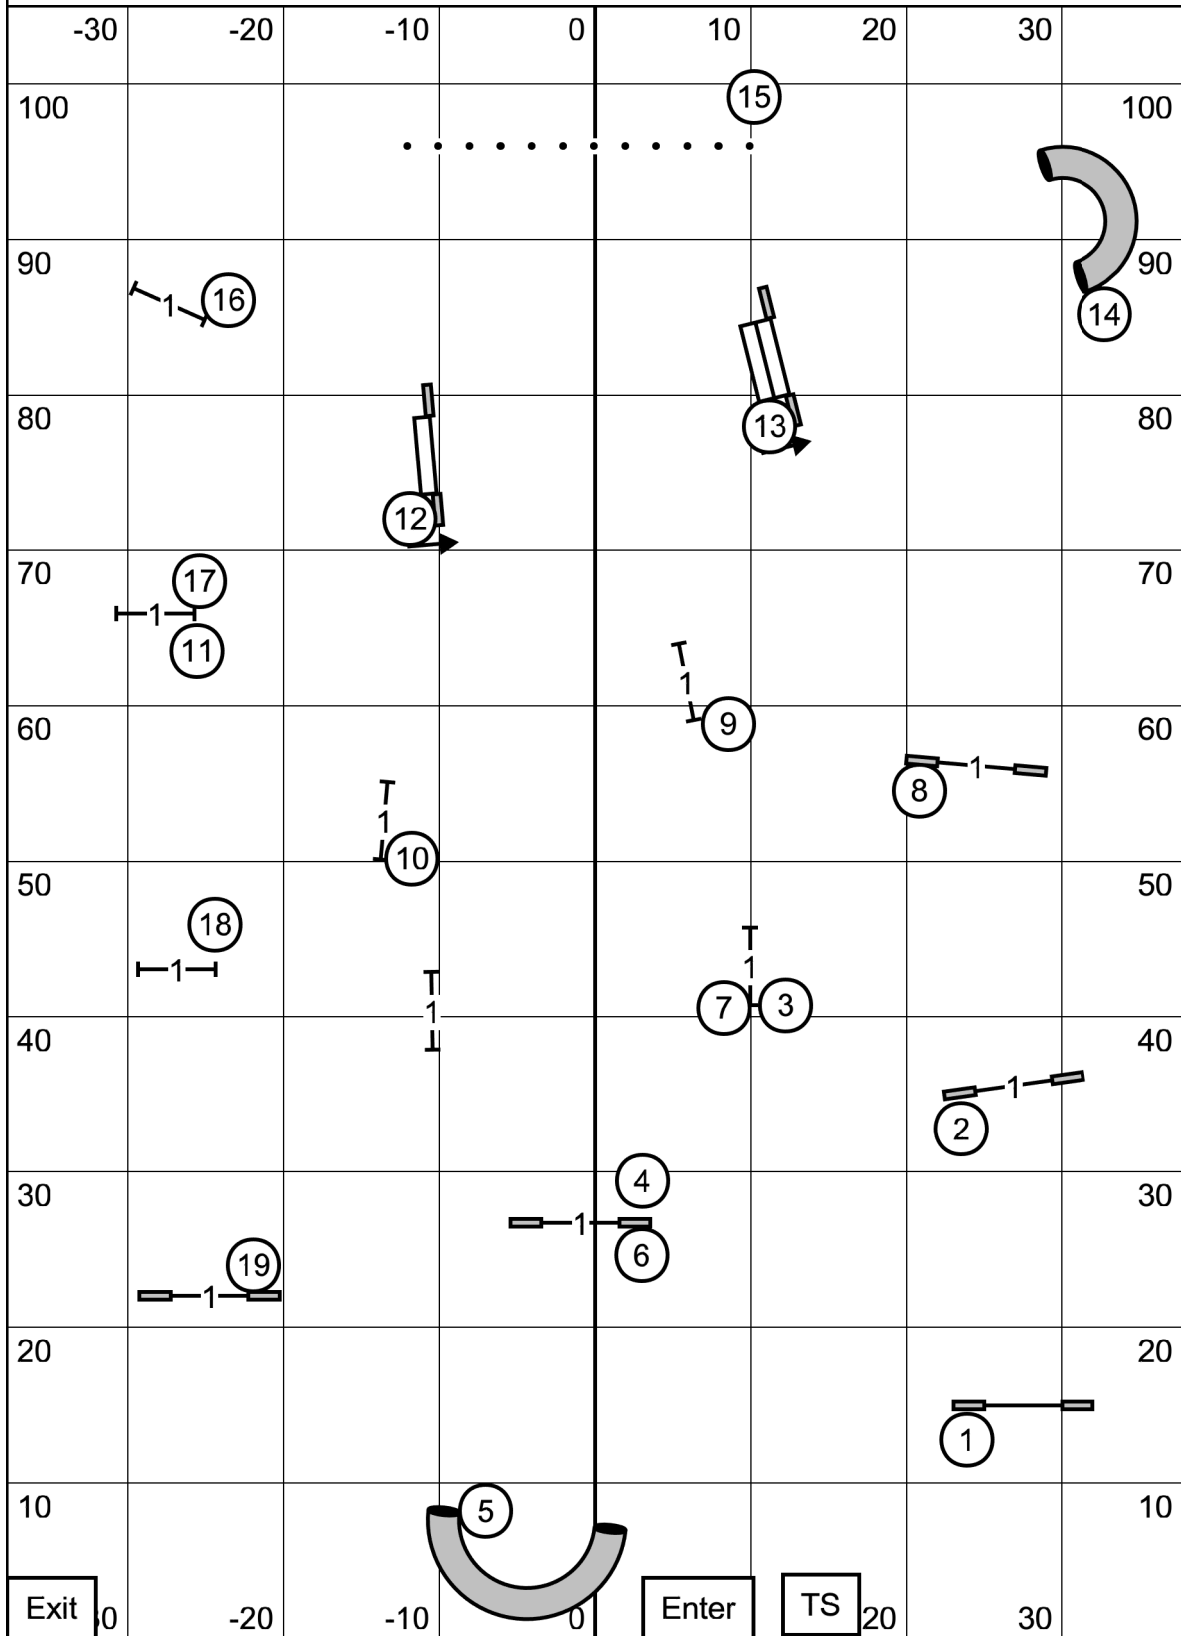

Premier Jumpers with Weaves

Sunday, February 7, 2021

Colonial Shetland Sheepdog Club

Judge: Frank Gilmer

Indoors on Rubber Matting

Excellent/Masters Jumpers with Weaves

Sunday, February 7, 2021
 Colonial Shetland Sheepdog Club
 Judge: Frank Gilmer
 Indoors on Rubber Matting