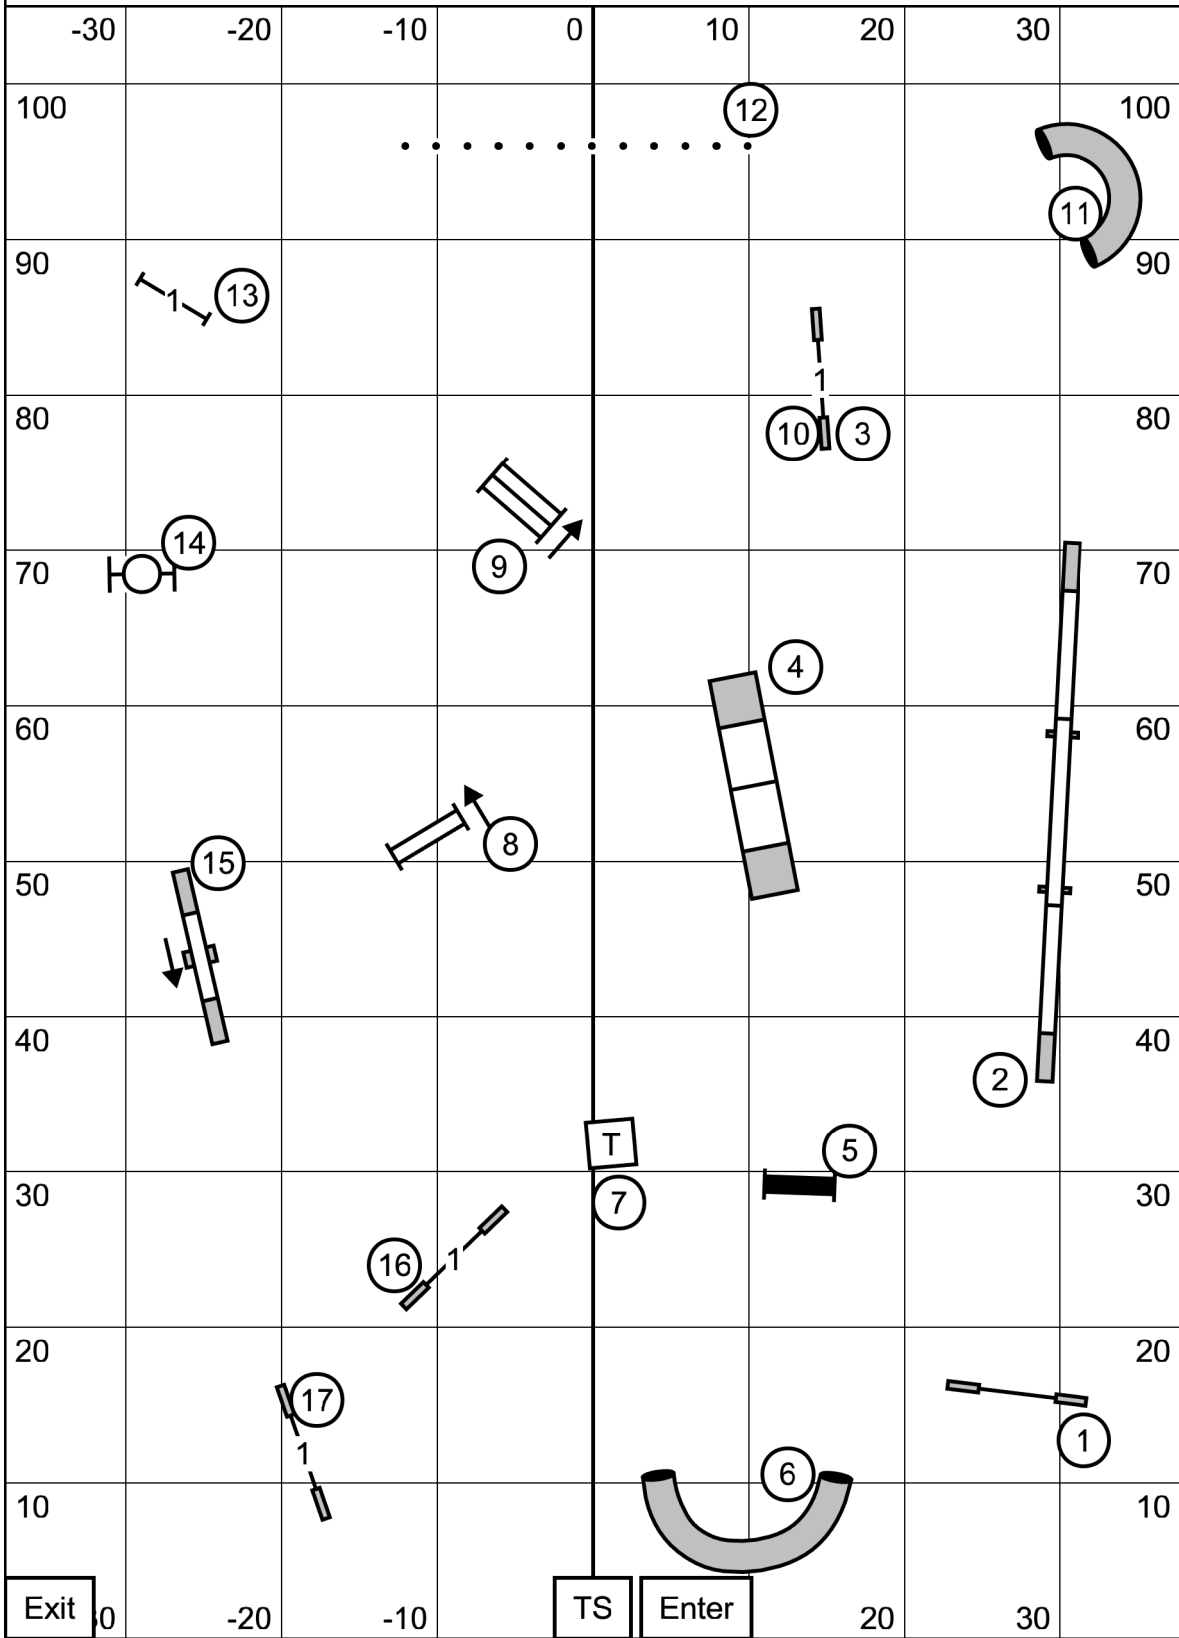

Open Standard

Sunday, February 7, 2021
Colonial Shetland Sheepdog Club
Judge: Frank Gilmer
Indoors on Rubber Matting

Premier JWW Course Times		
Hgt	Regular	Preferred
4	NA	55 sec
8	50 sec	53 sec
12	48 sec	50 sec
16	45 sec	47 sec
20	42 sec	51 sec
24	46 sec	NA
26	42 sec	NA