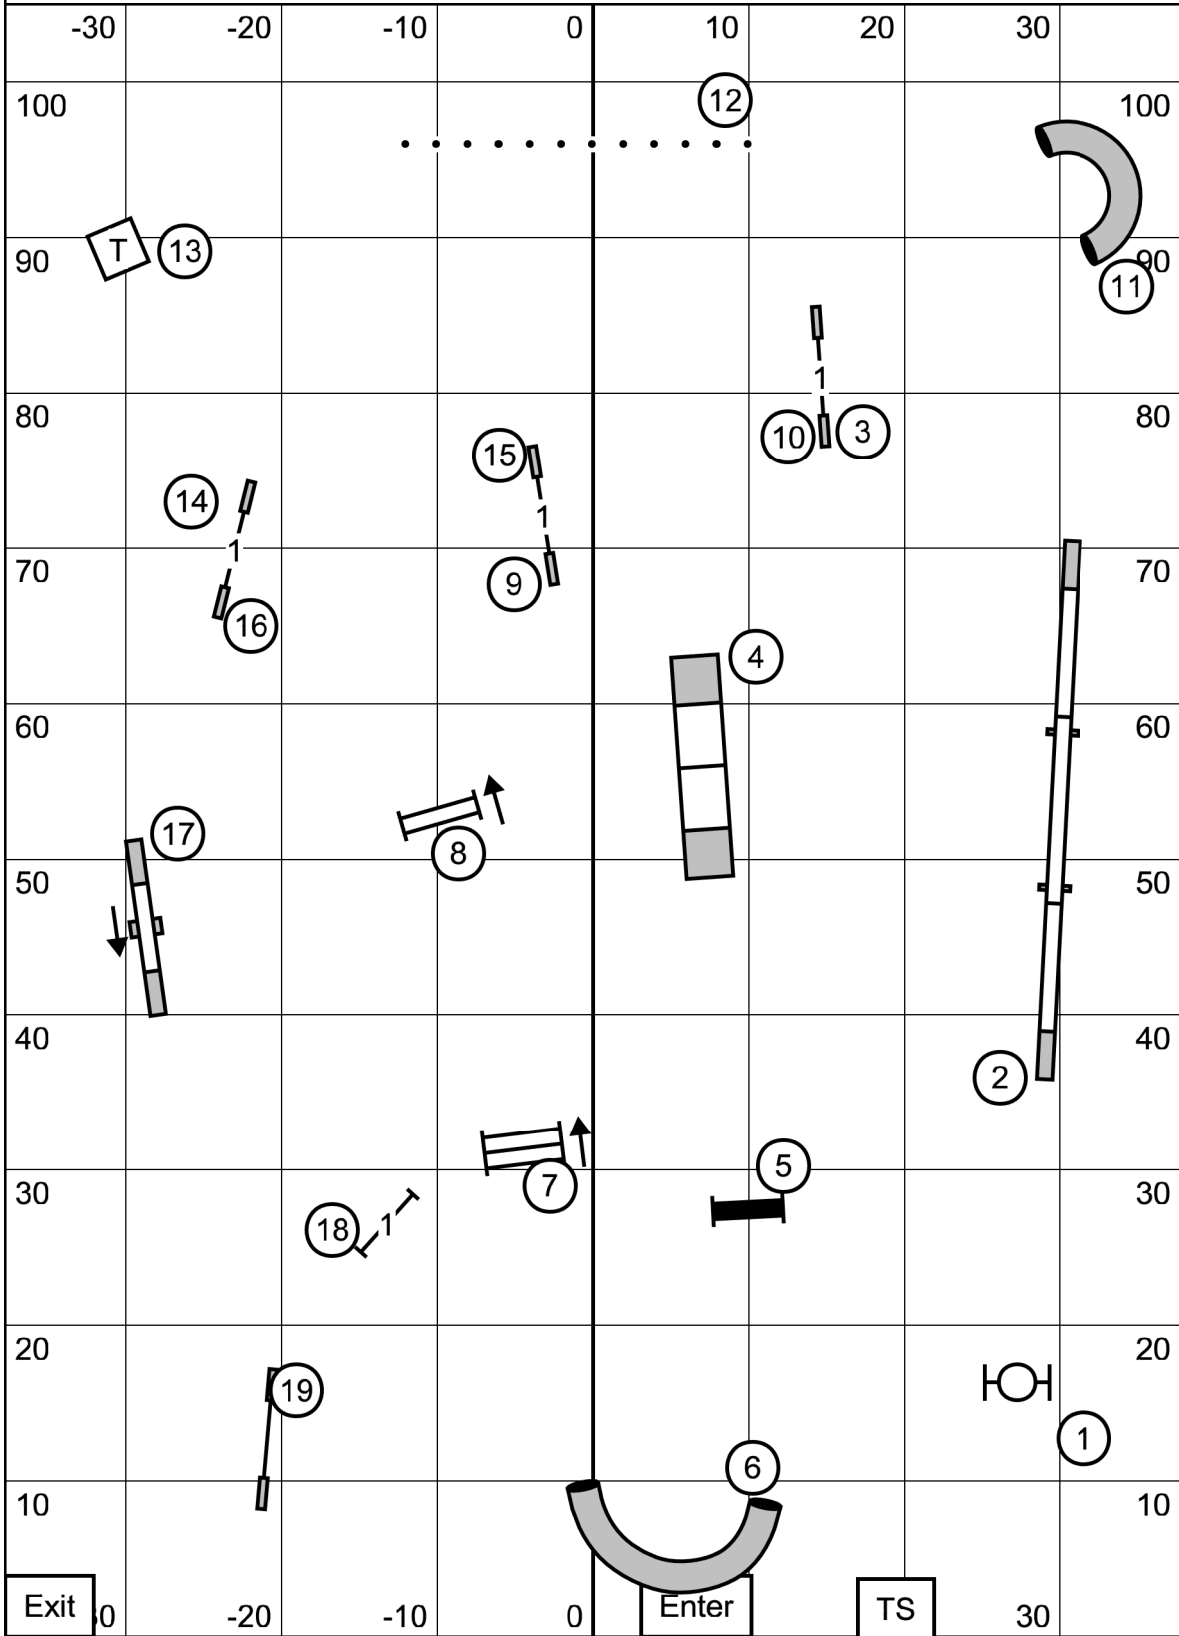

Excellent/Masters Standard

Sunday, February 7, 2021
Colonial Shetland Sheepdog Club
Judge: Frank Gilmer
Indoors on Rubber Matting