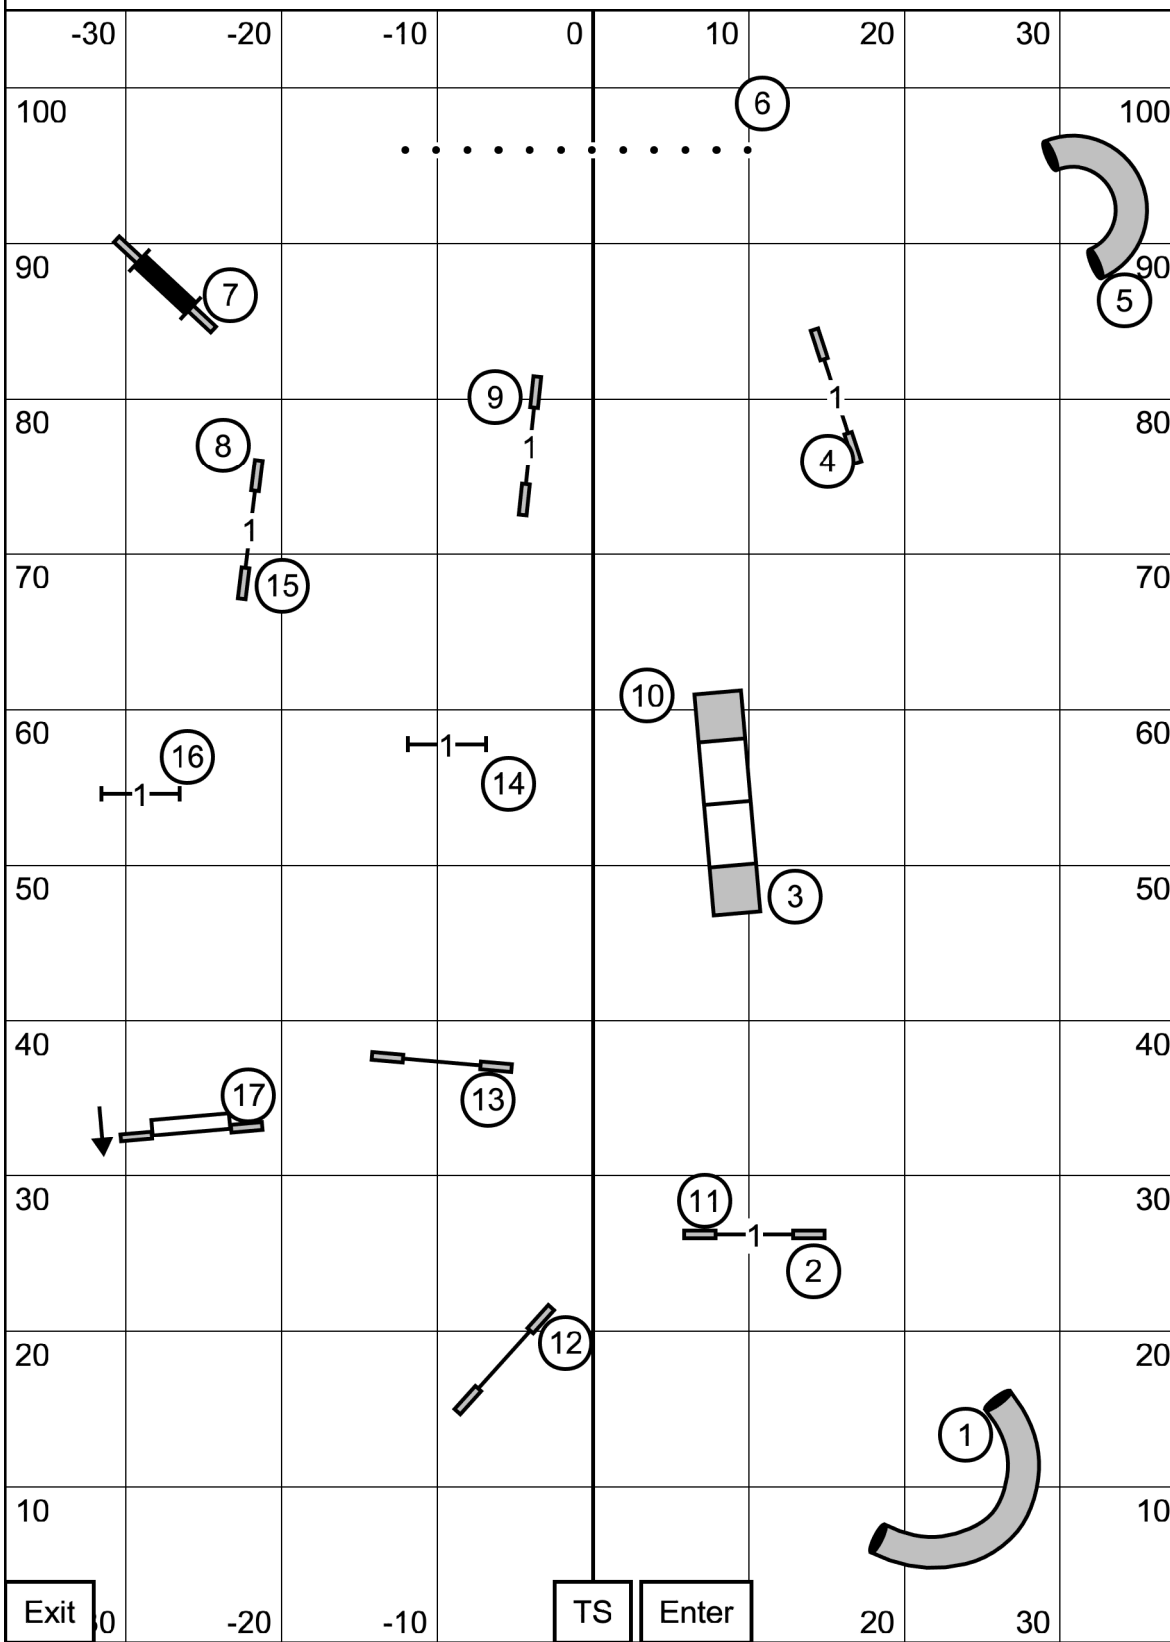

Time2Beat

Sunday, February 7, 2021
 Colonial Shetland Sheepdog Club
 Judge: Frank Gilmer
 Indoors on Rubber Matting

Premier Standard Course Times

Hgt	Regular	Preferred
4	NA	70 sec
8	65 sec	70 sec
12	65 sec	65 sec
16	60 sec	60 sec
20	55 sec	65 sec
24	60 sec	NA
26	55 sec	NA