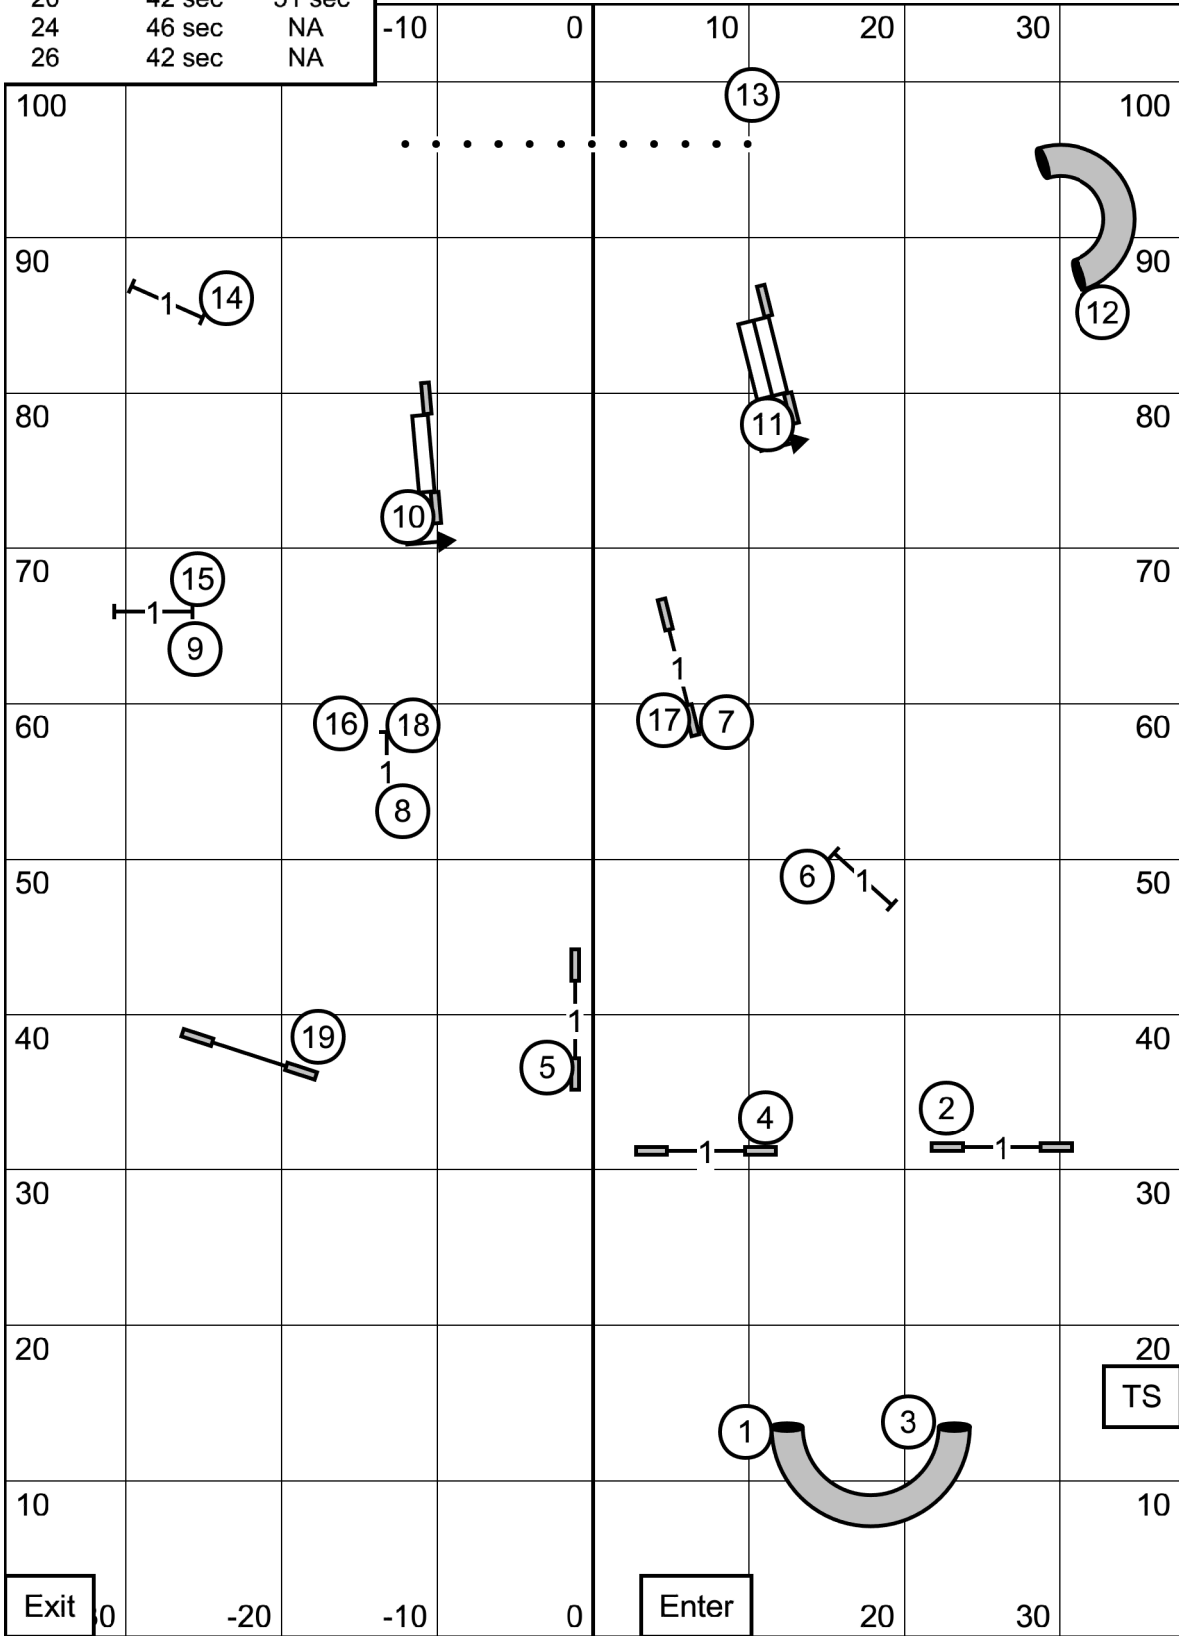

Premier JWW Course Times		
Hgt	Regular	Preferred
4	NA	55 sec
8	50 sec	53 sec
12	48 sec	50 sec
16	45 sec	47 sec
20	42 sec	51 sec
24	46 sec	NA
26	42 sec	NA

Premier Jumpers with Weaves

Sunday, February 7, 2021

Colonial Shetland Sheepdog Club

Judge: Frank Gilmer

Indoors on Rubber Matting