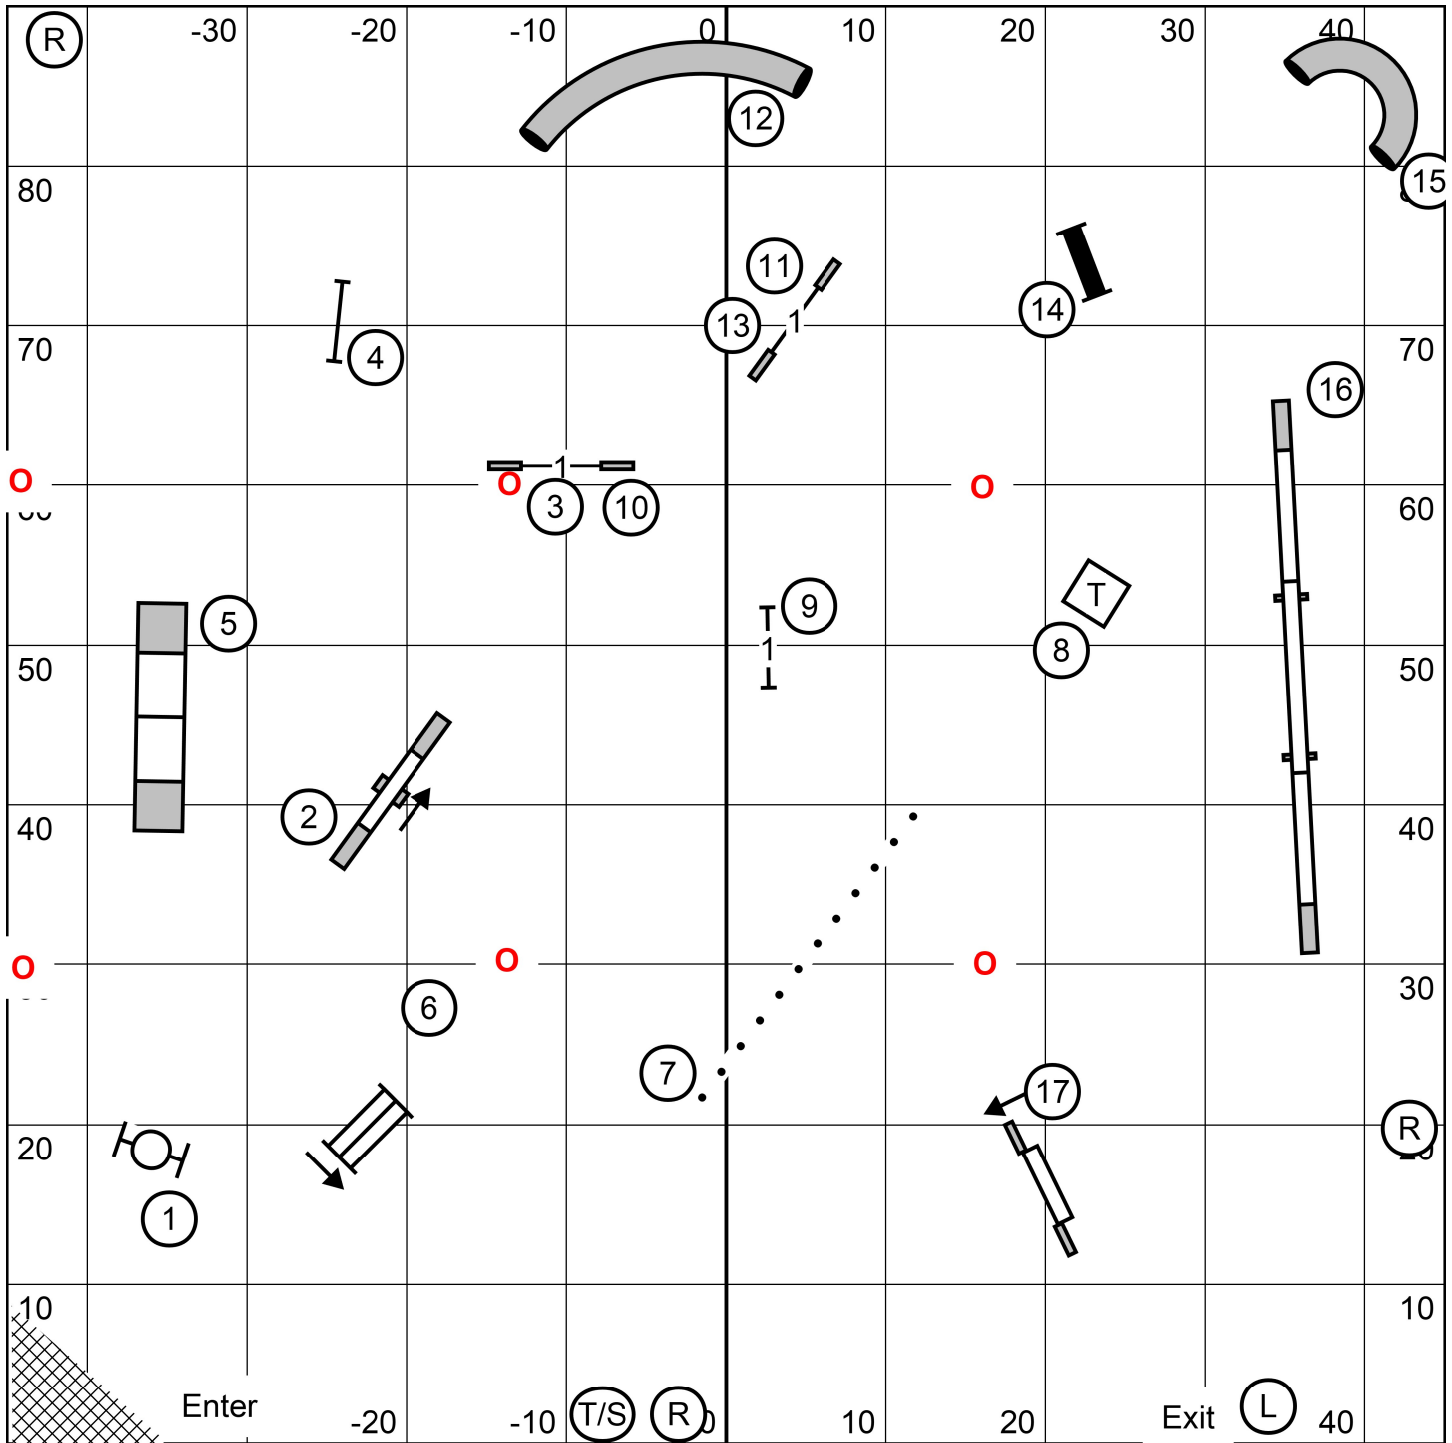

Teamworks Agility Club of Central Massachusetts
 Friday - February 12, 2021
 90' X 90' Westborough MA

FAST - All Levels
 Gill Chapman
 Indoor on Mat

Teamworks Agility Club of Central Massachusetts
 Friday - February 12, 2021
 90' X 90' Westborough MA