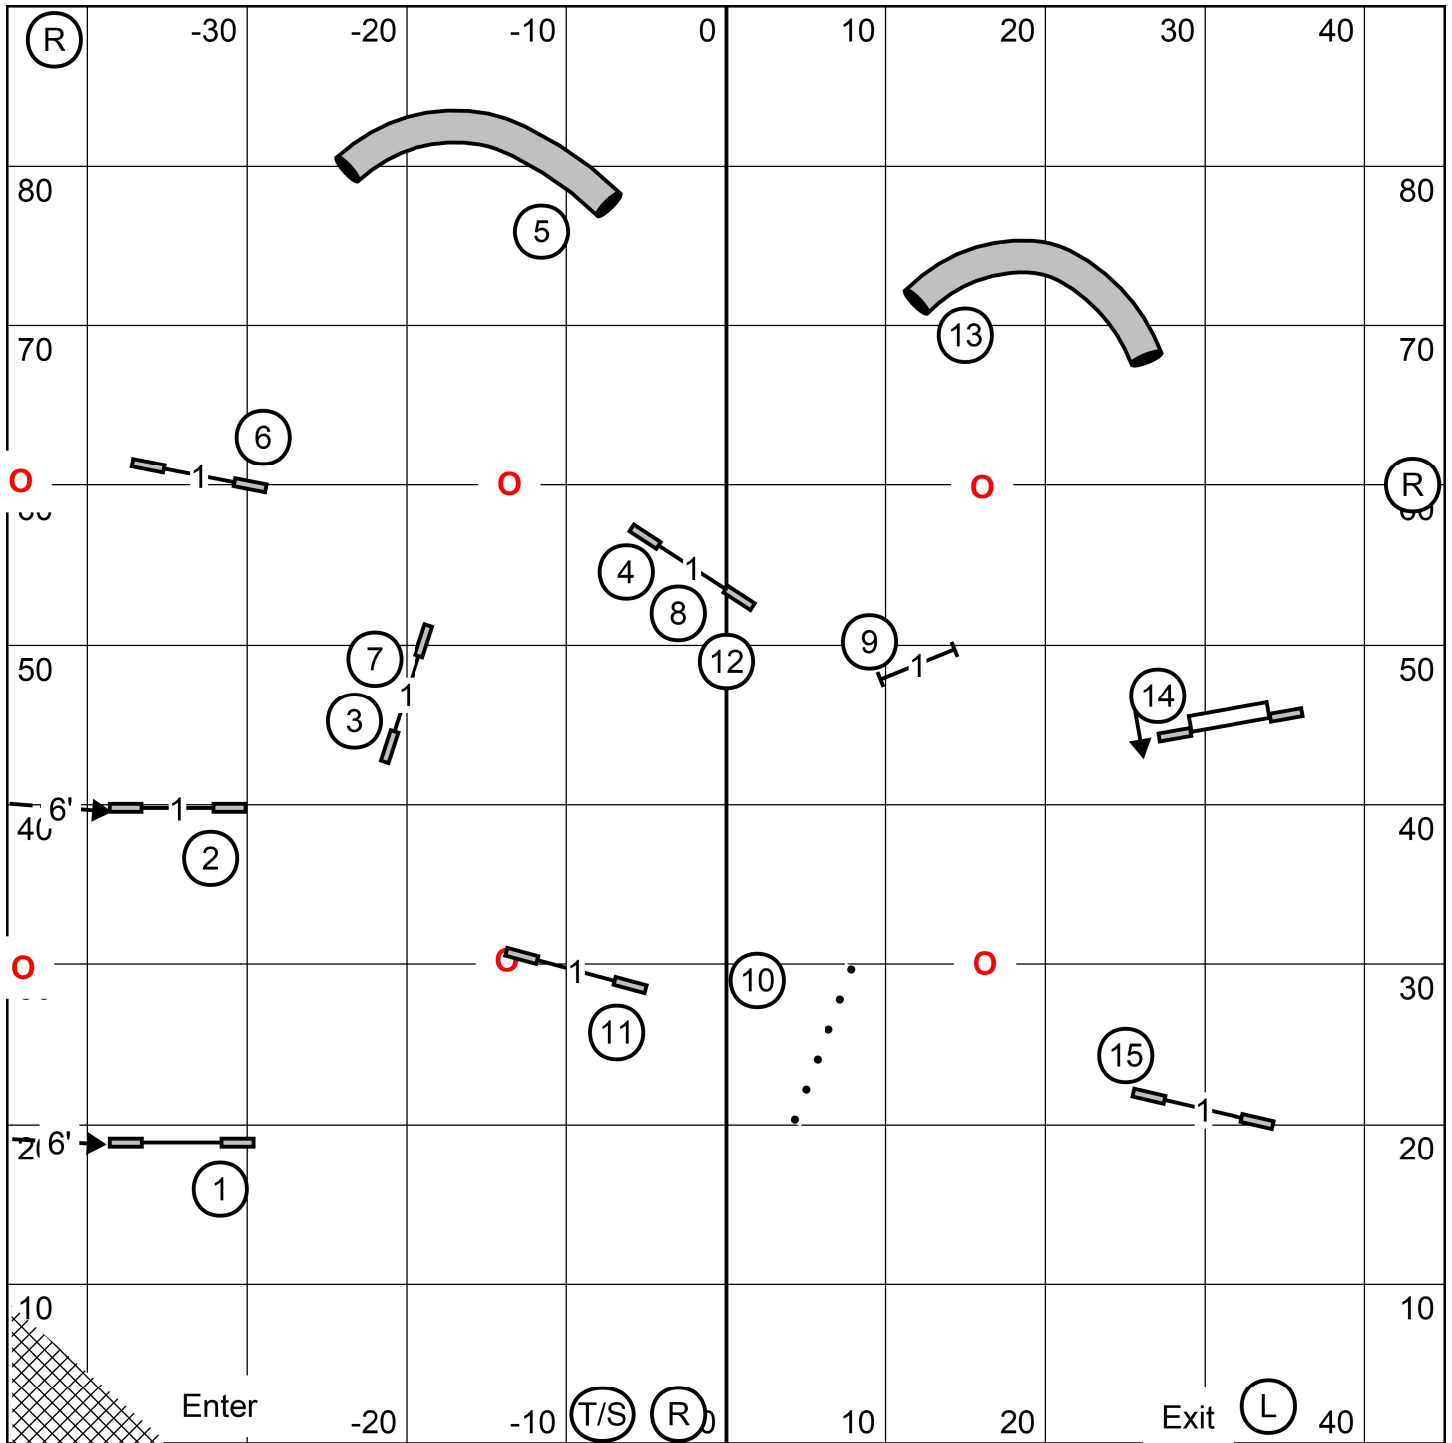

Open Standard
 Gill Chapman
 Indoor on Mat

Teamworks Agility Club of Central Massachusetts
 Friday - February 12, 2021
 90' X 90' Westborough MA

Novice Standard
 Gill Chapman
 Indoor on Mat

Teamworks Agility Club of Central Massachusetts
 Friday - February 12, 2021
 90' X 90' Westborough MA

Open JWW
 Gill Chapman
 Indoor on Mat

Teamworks Agility Club of Central Massachusetts
 Friday - February 12, 2021
 90' X 90' Westborough MA

Novice JWW
 Gill Chapman
 Indoor on Mat