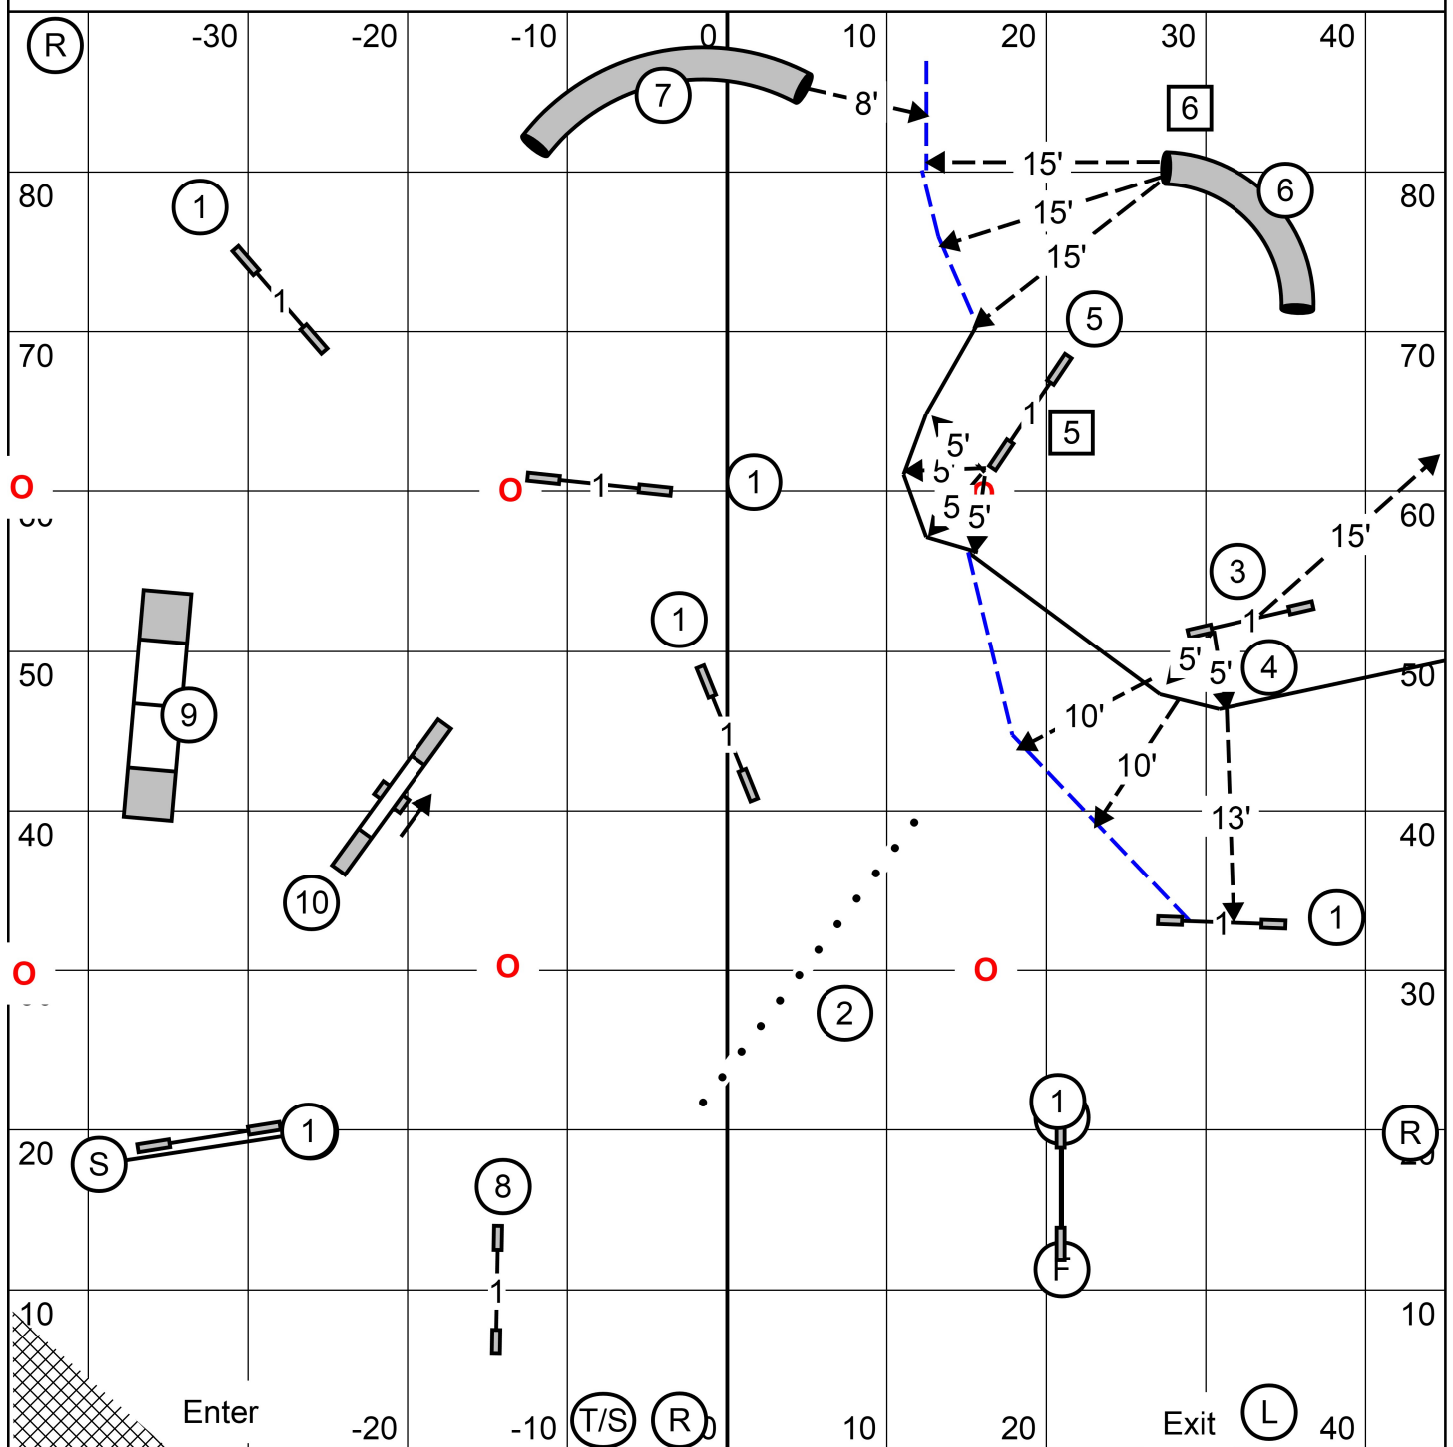

41 sec - P4"
38 sec - 8", P8", P12"
35 sec - 12", 16", P16", P20"
32 sec - 20", 24", 26"

----- Excellent&Master [5][6](3)
----- Open (4)[5] or (5)(3)
----- Novice (4)[5] or (5)(3)

Teamworks Agility Club of Central Massachusetts
Friday - February 12, 2021
90' X 90' Westborough MA

FAST - All Levels
Gill Chapman
Indoor on Mat