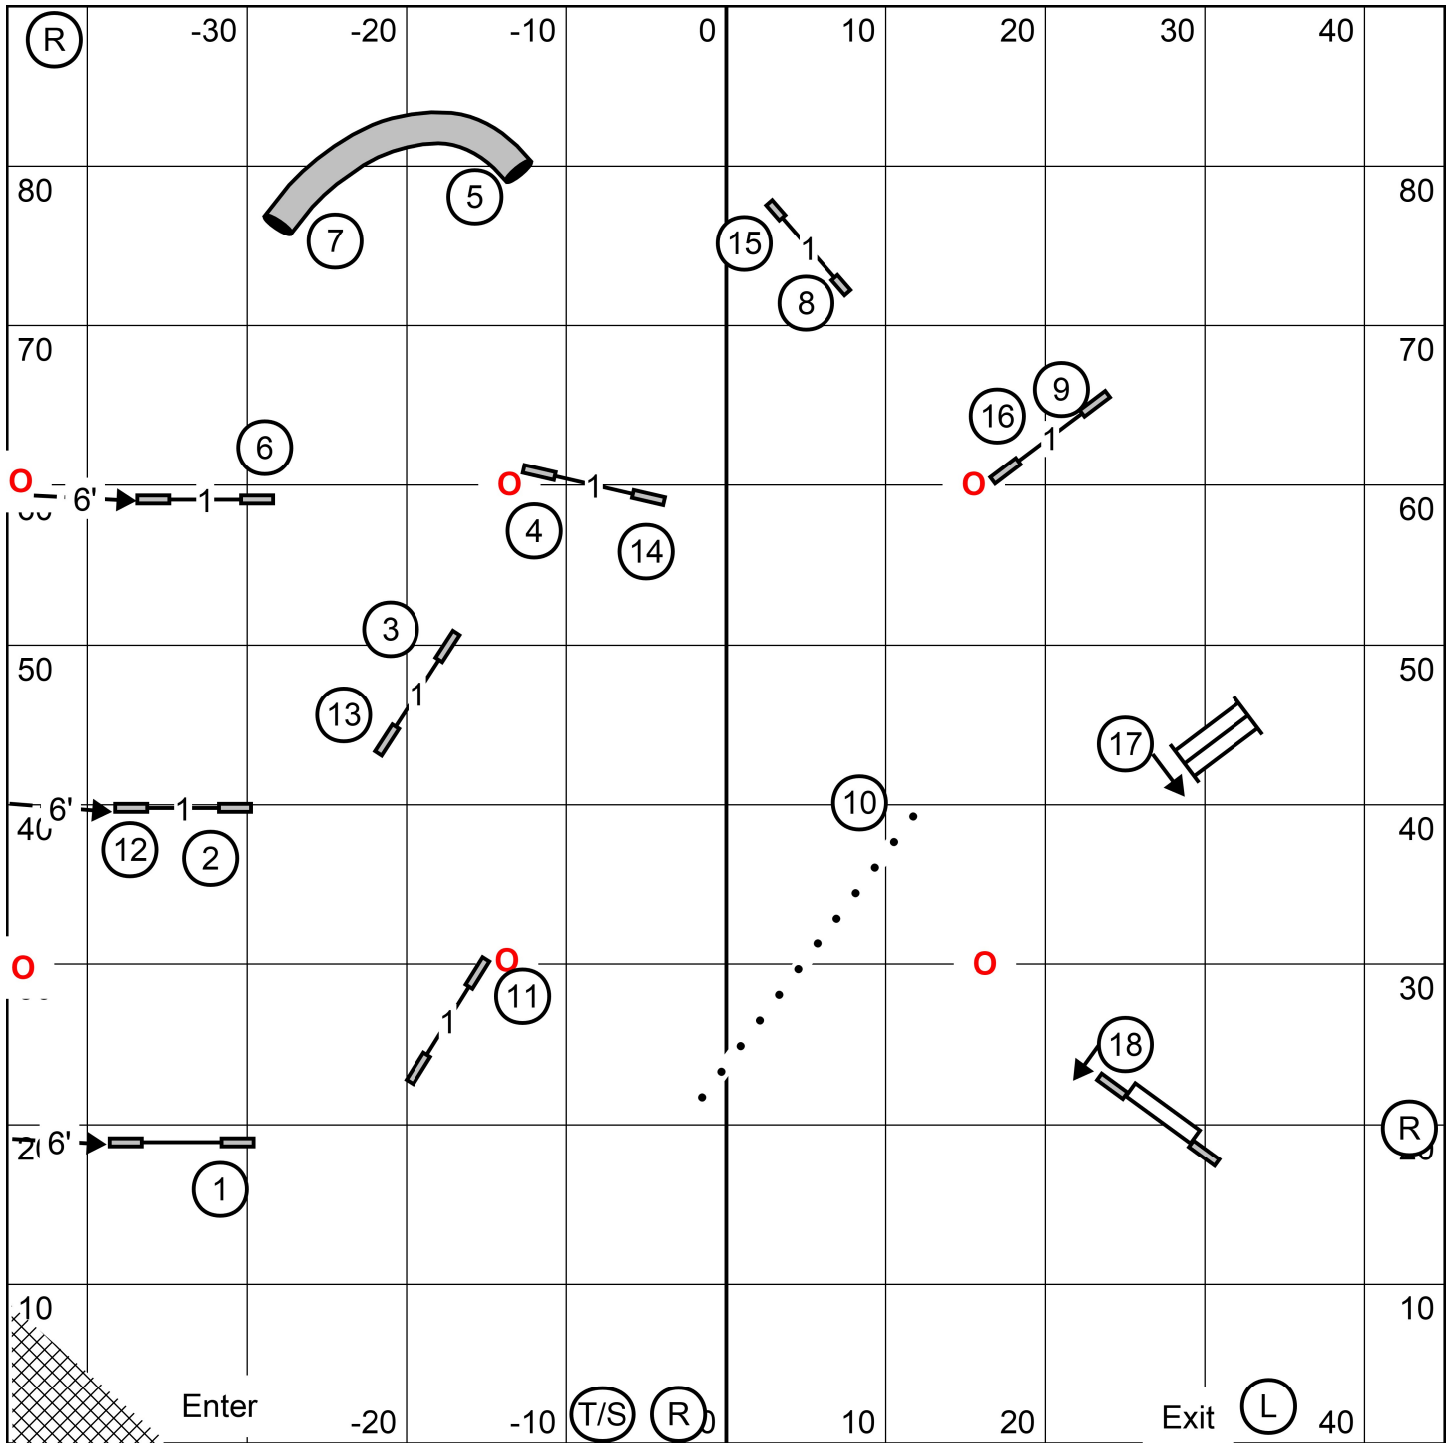

Teamworks Agility Club of Central Massachusetts
 Friday - February 12, 2021
 90' X 90' Westborough MA

FAST - All Levels
 Gill Chapman
 Indoor on Mat

Teamworks Agility Club of Central Massachusetts
 Friday - February 12, 2021
 90' X 90' Westborough MA

Open Standard
 Gill Chapman
 Indoor on Mat

Teamworks Agility Club of Central Massachusetts
 Friday - February 12, 2021
 90' X 90' Westborough MA

Novice Standard
 Gill Chapman
 Indoor on Mat

Teamworks Agility Club of Central Massachusetts
 Friday - February 12, 2021
 90' X 90' Westborough MA