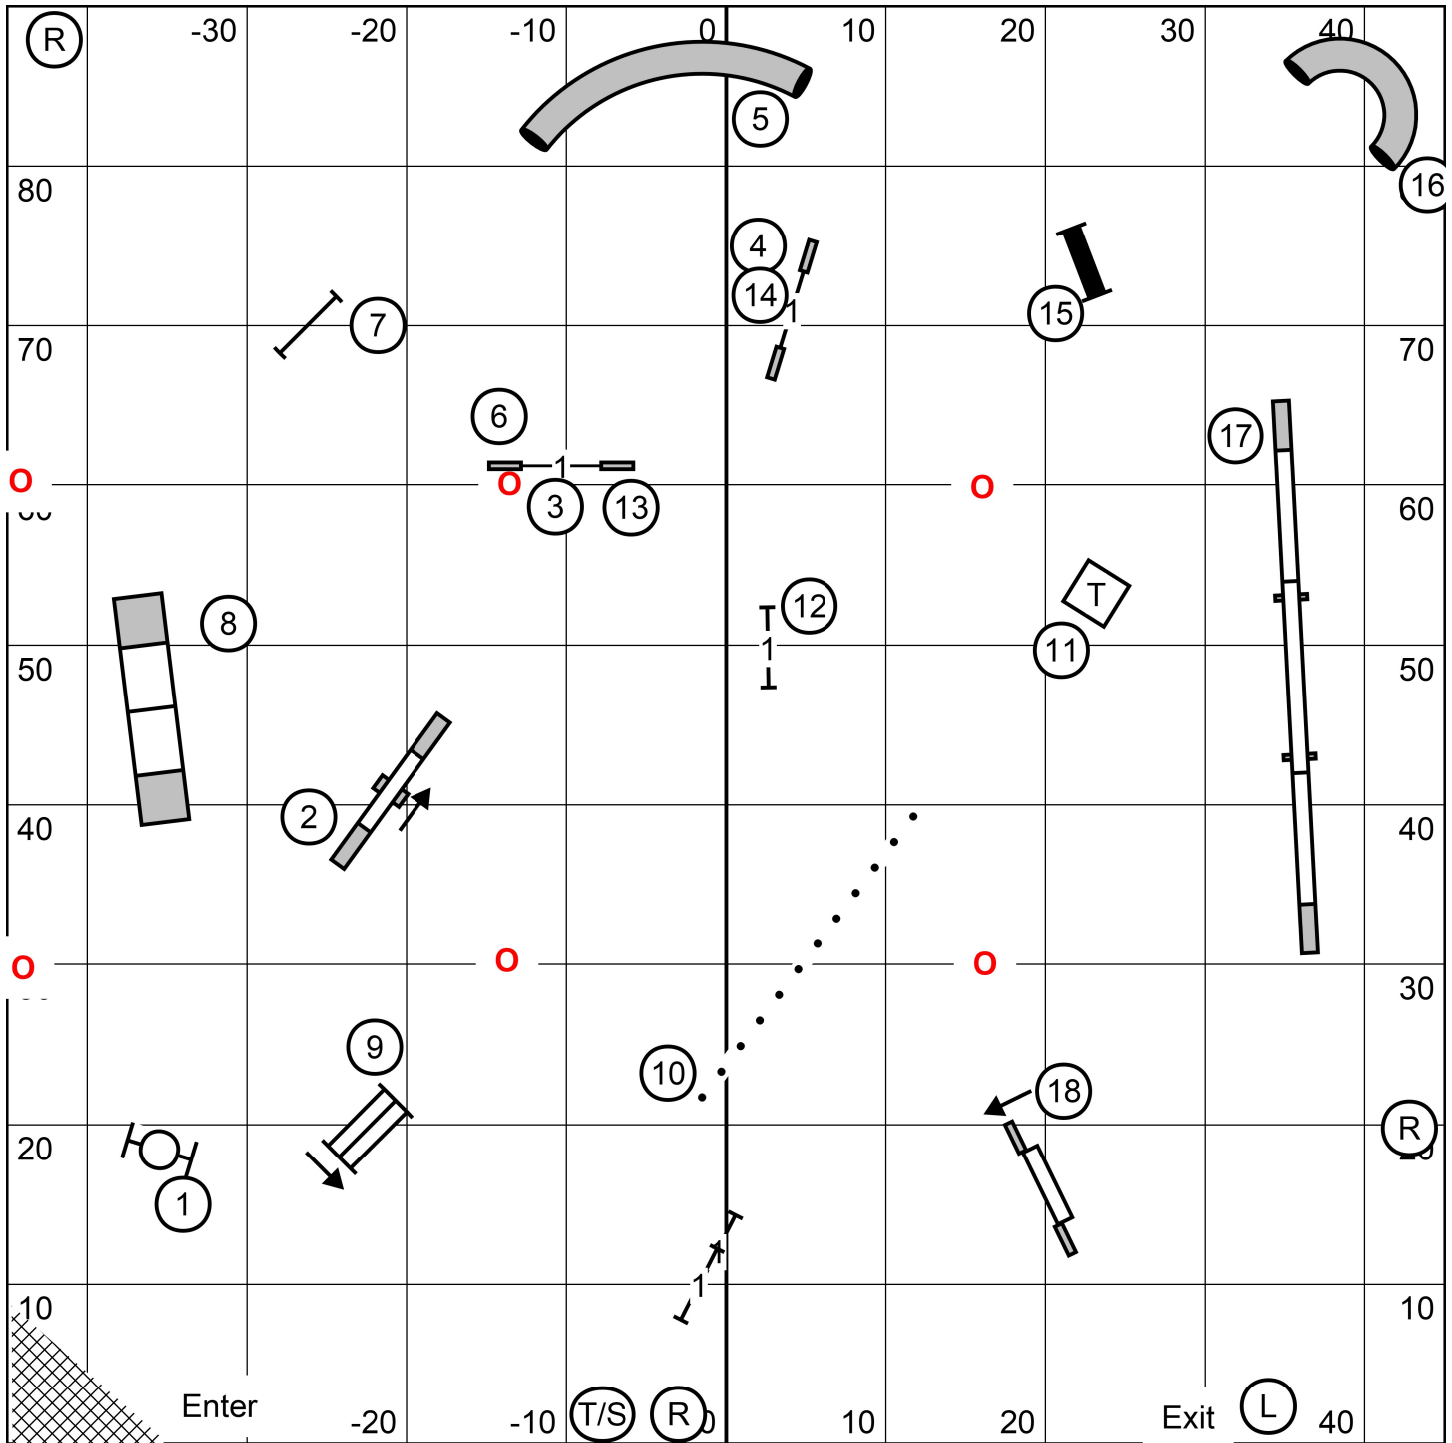

Teamworks Agility Club of Central Massachusetts
 Friday - February 12, 2021
 90' X 90' Westborough MA

Excellent&Master JWW
 Gill Chapman
 Indoor on Mat

Teamworks Agility Club of Central Massachusetts
 Friday - February 12, 2021
 90' X 90' Westborough MA