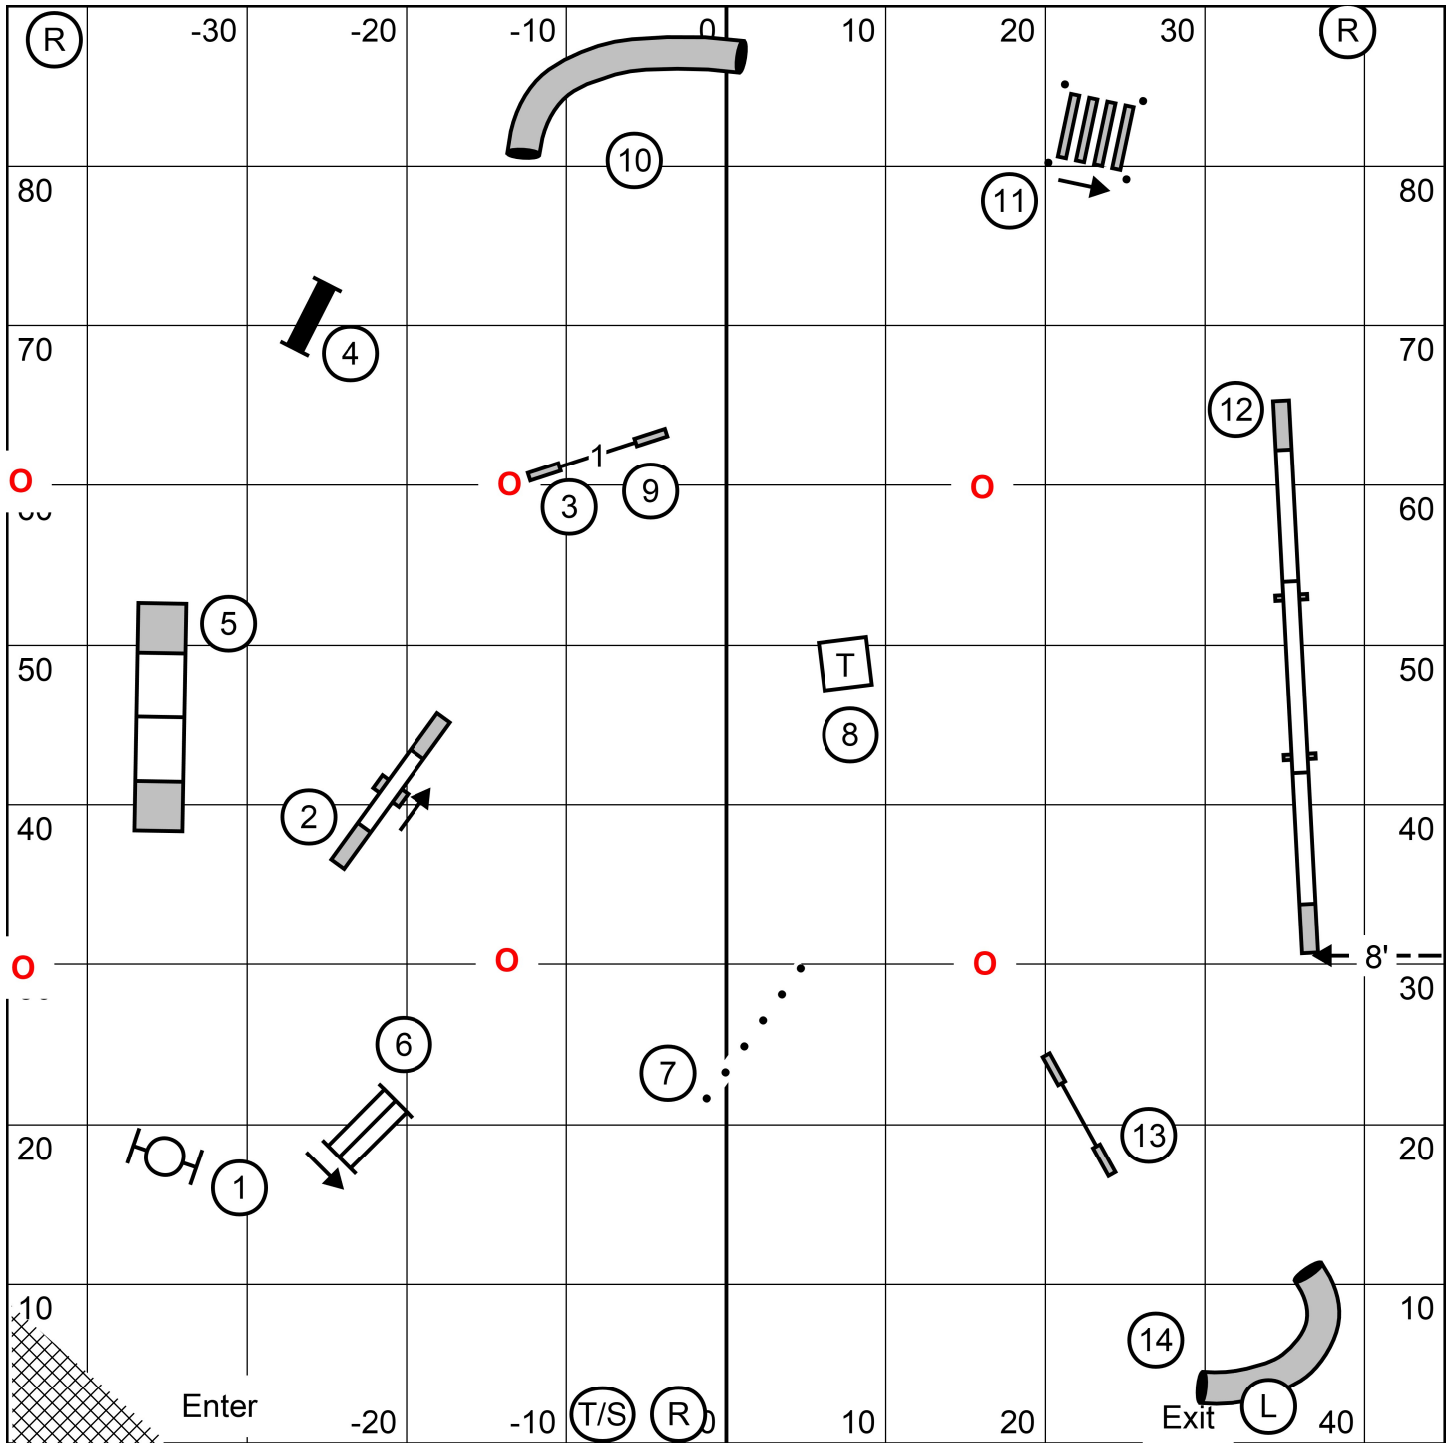

Teamworks Agility Club of Central Massachusetts
Friday - February 12, 2021
90' X 90' Westborough MA

Novice Standard
Gill Chapman
Indoor on Mat