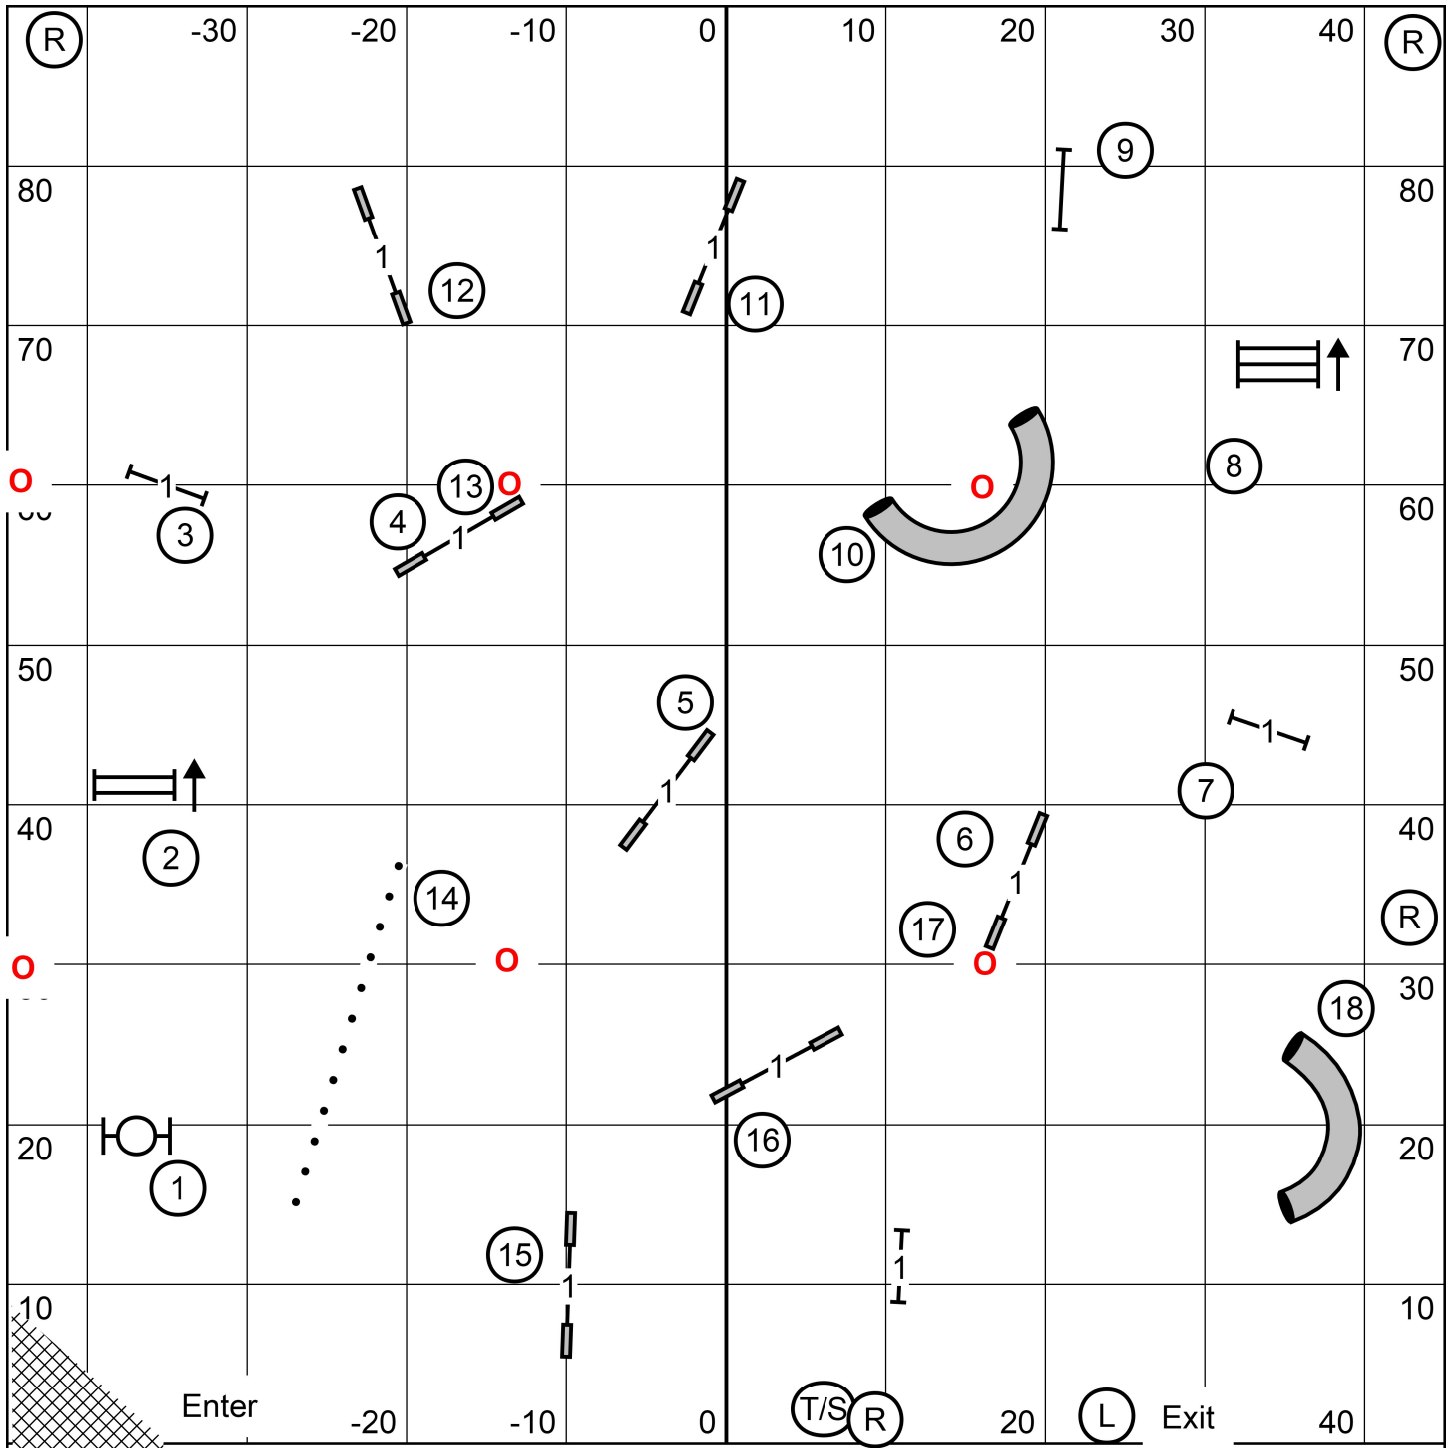

Teamworks Agility Club of CT/SI Massachusetts
 Saturday - February 13, 2021
 90' X 90' Westborough MA

Premier Standard
 Gill Chapman
 Indoor on Mat

Teamworks Agility Club of Central Massachusetts
 Saturday - February 13, 2021
 90' X 90' Westborough MA

Excellent & Master Standard
 Gill Chapman
 Indoor on Mat

Teamworks Agility Club of Central Massachusetts
 Saturday - February 13, 2021
 90' X 90' Westborough MA

Premier JWW
 Gill Chapman
 Indoor on Mat

Teamworks Agility Club of Central Massachusetts
 Saturday - February 13, 2021
 90' X 90' Westborough MA