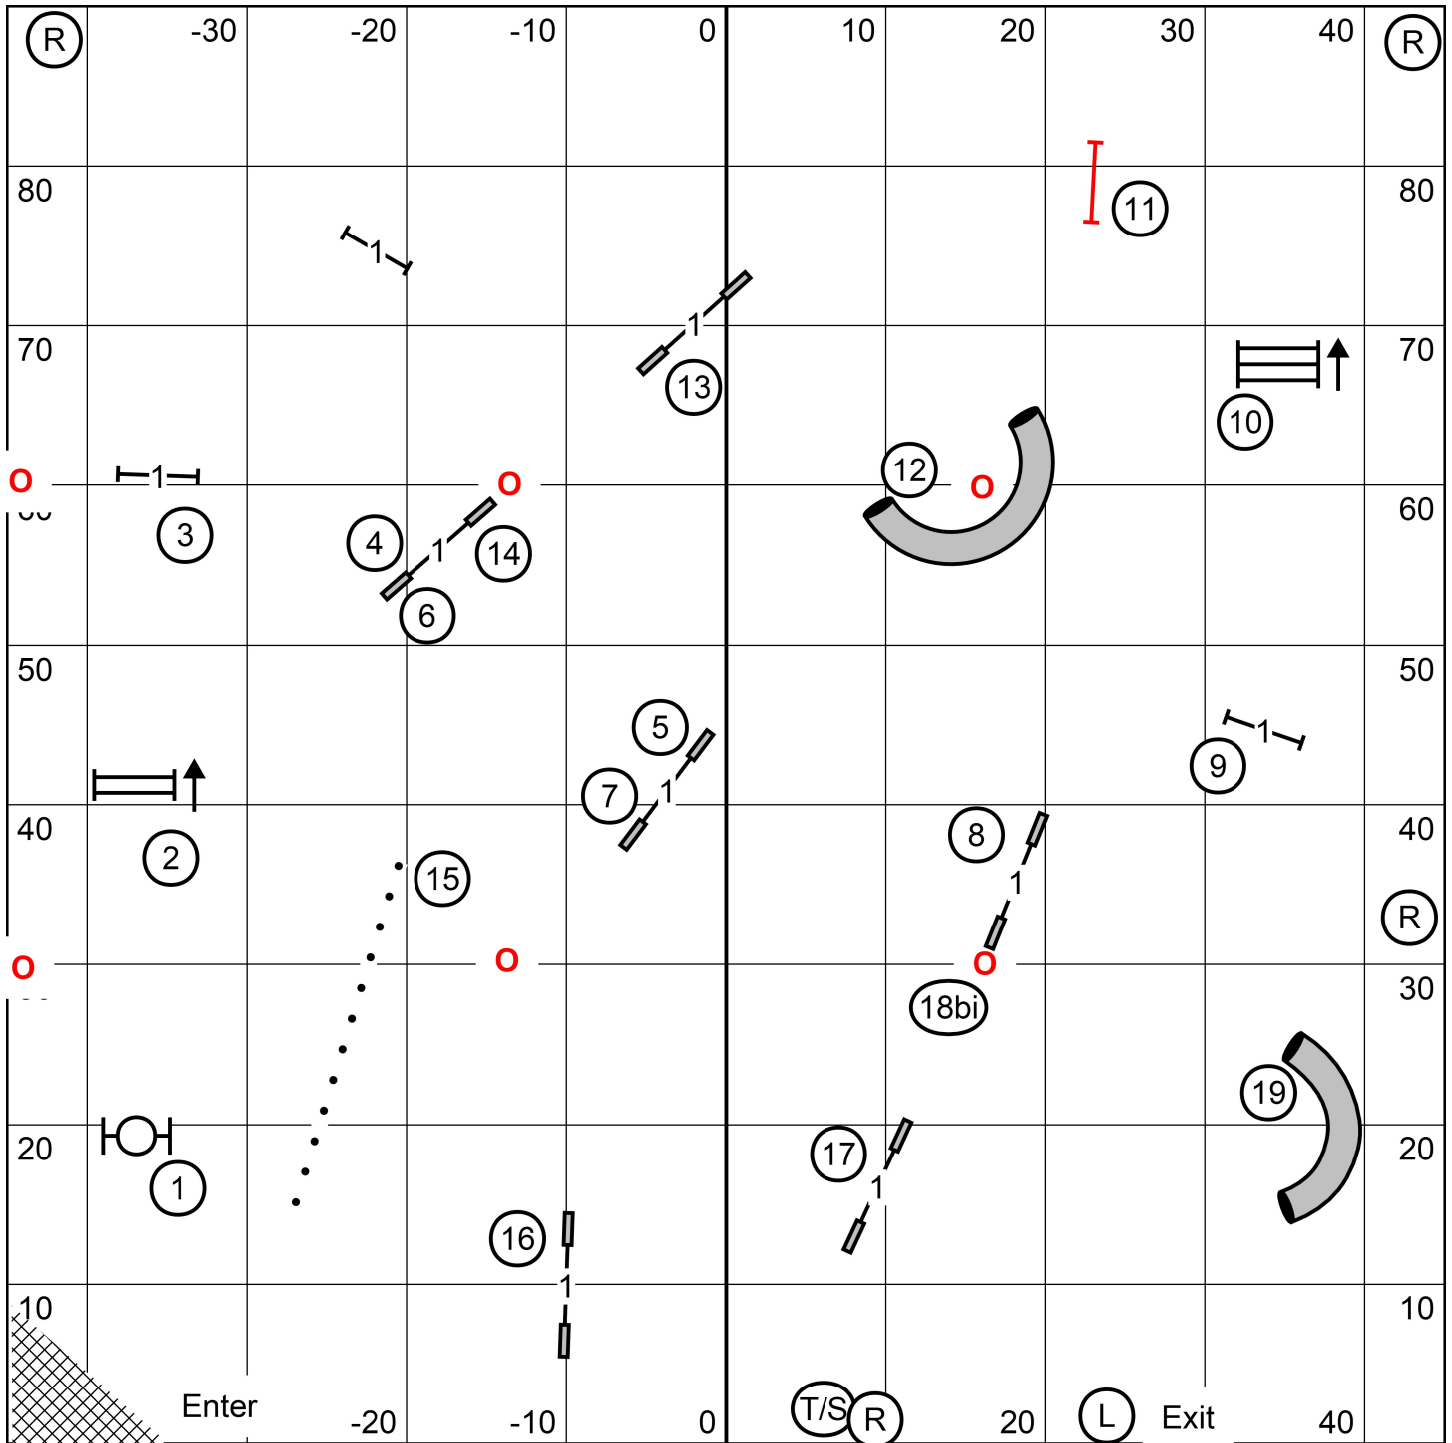

Teamworks Agility Club of CT/SI Massachusetts
 Saturday - February 13, 2021
 90' X 90' Westborough MA

Premier Standard
 Gill Chapman
 Indoor on Mat

Teamworks Agility Club of Central Massachusetts
 Saturday - February 13, 2021
 90' X 90' Westborough MA

Excellent & Master Standard
 Gill Chapman
 Indoor on Mat

Teamworks Agility Club of Central Massachusetts
 Saturday - February 13, 2021
 90' X 90' Westborough MA

Premier JWW
 Gill Chapman
 Indoor on Mat

Teamworks Agility Club of Central Massachusetts
 Saturday - February 13, 2021
 90' X 90' Westborough MA