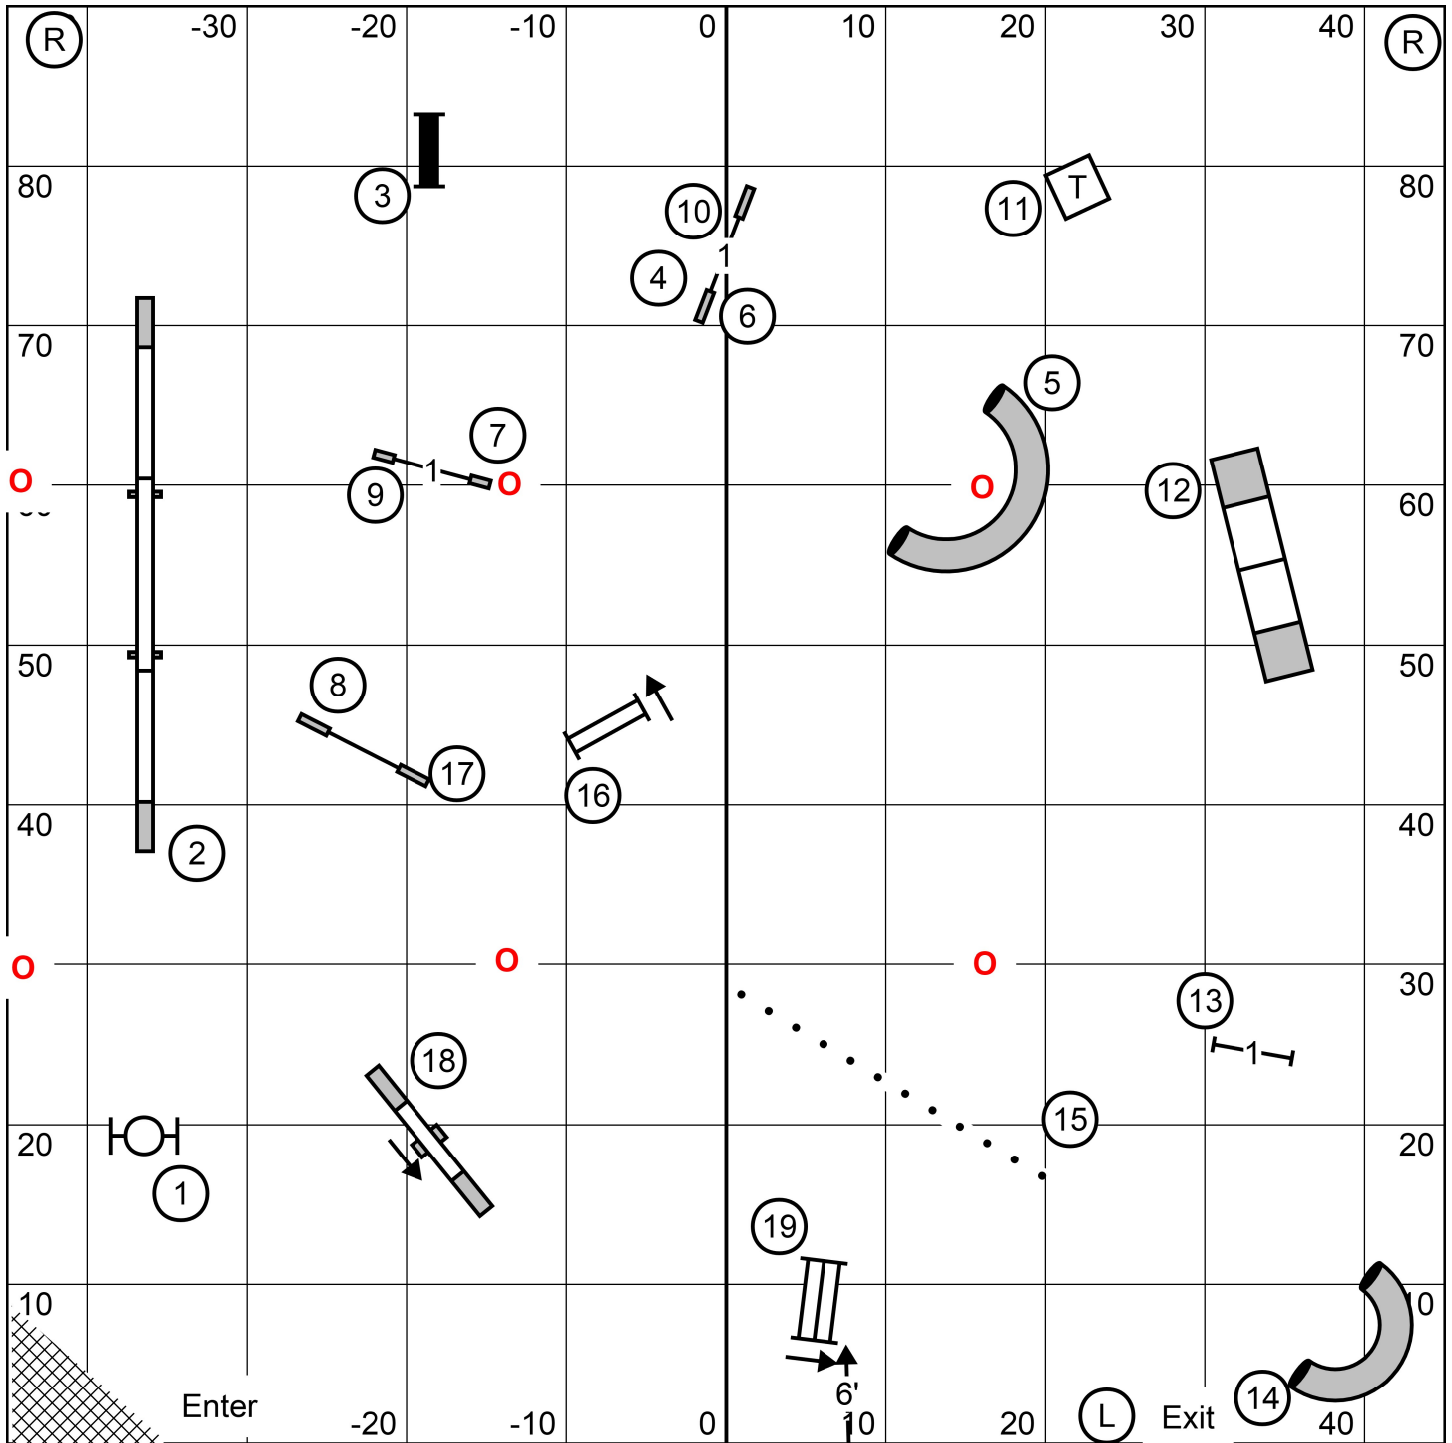

Teamworks Agility Club of CT/SI Massachusetts
 Saturday - February 13, 2021
 90' X 90' Westborough MA

Premier Standard
 Gill Chapman
 Indoor on Mat

Teamworks Agility Club of Central Massachusetts
 Saturday - February 13, 2021
 90' X 90' Westborough MA

Excellent & Master Standard
 Gill Chapman
 Indoor on Mat

Teamworks Agility Club of Central Massachusetts
 Saturday - February 13, 2021
 90' X 90' Westborough MA

Premier JWW
 Gill Chapman
 Indoor on Mat

Teamworks Agility Club of Central Massachusetts
 Saturday - February 13, 2021
 90' X 90' Westborough MA