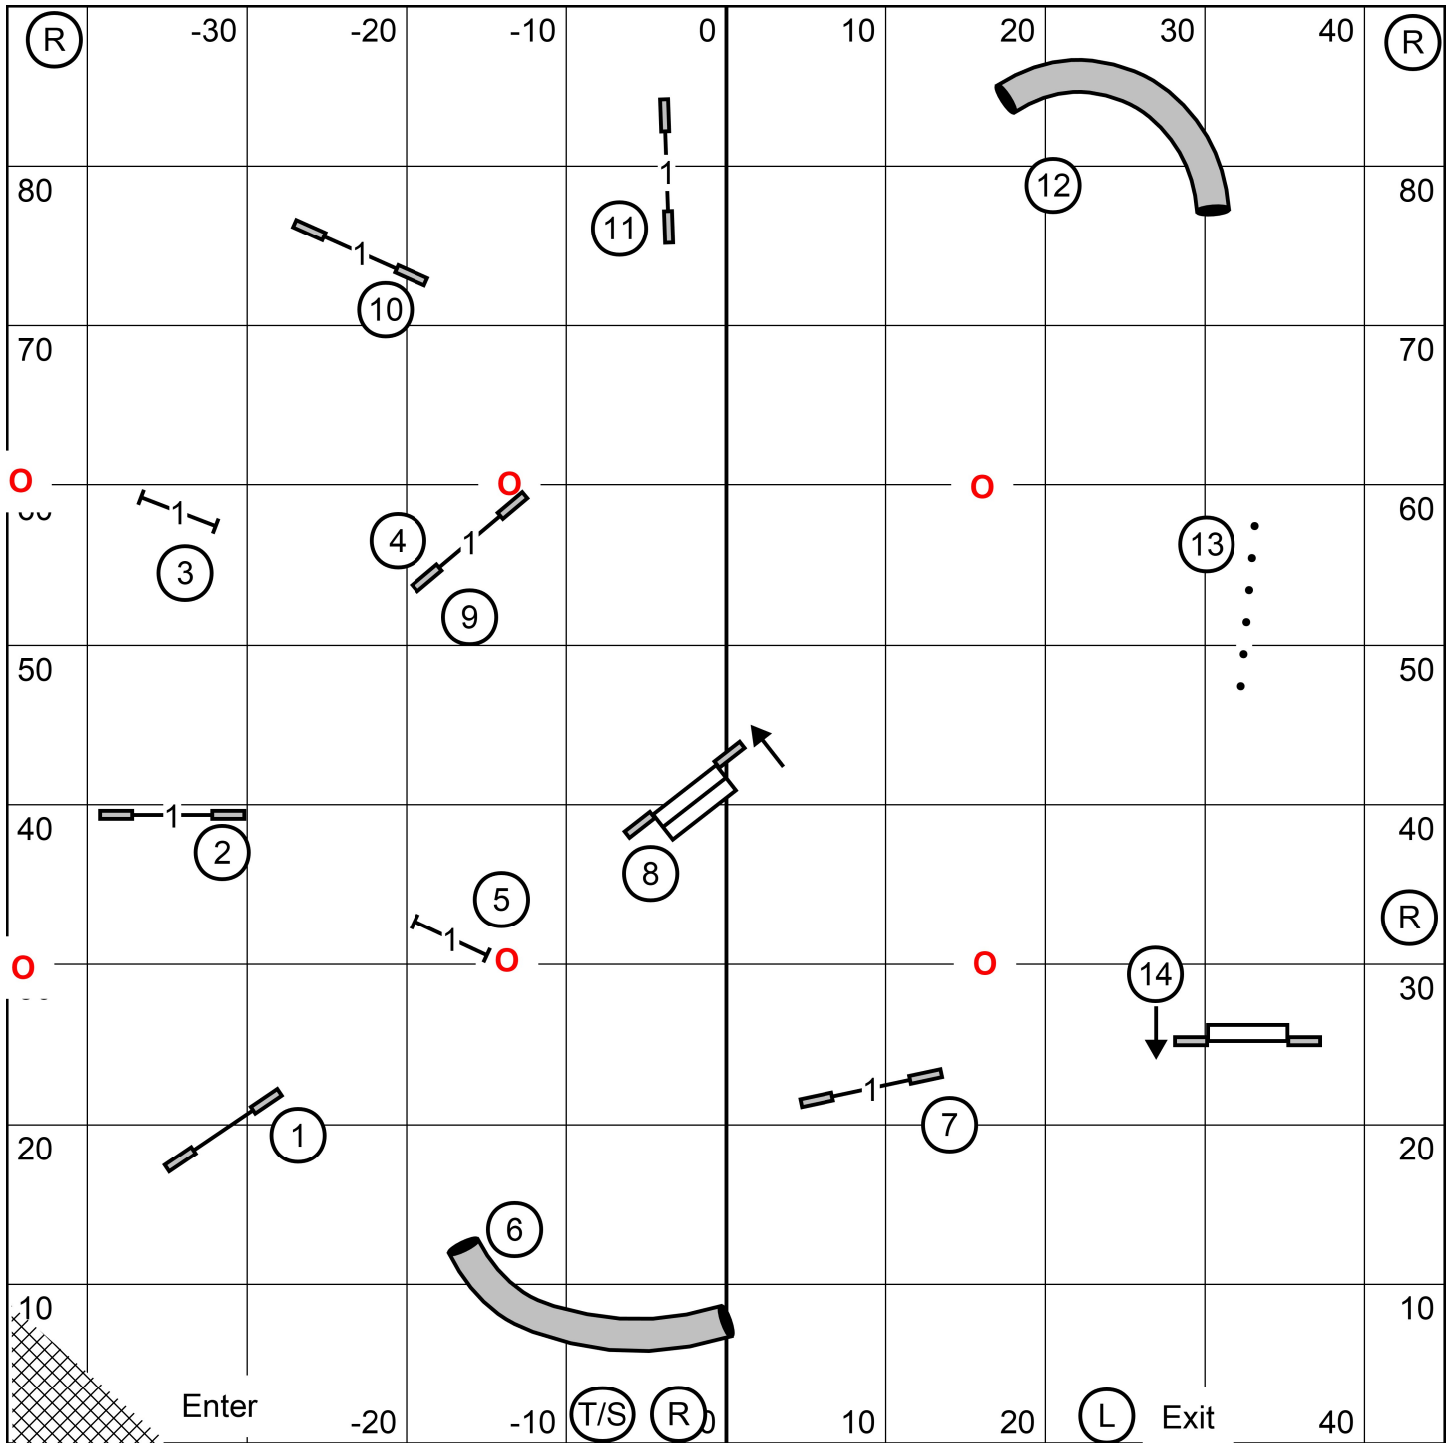

Teamworks Agility Club of Central Massachusetts
Sunday - February 14, 2021
90' X 90' Westborough MA

Novice JWW
Gill Chapman
Indoor on Mat