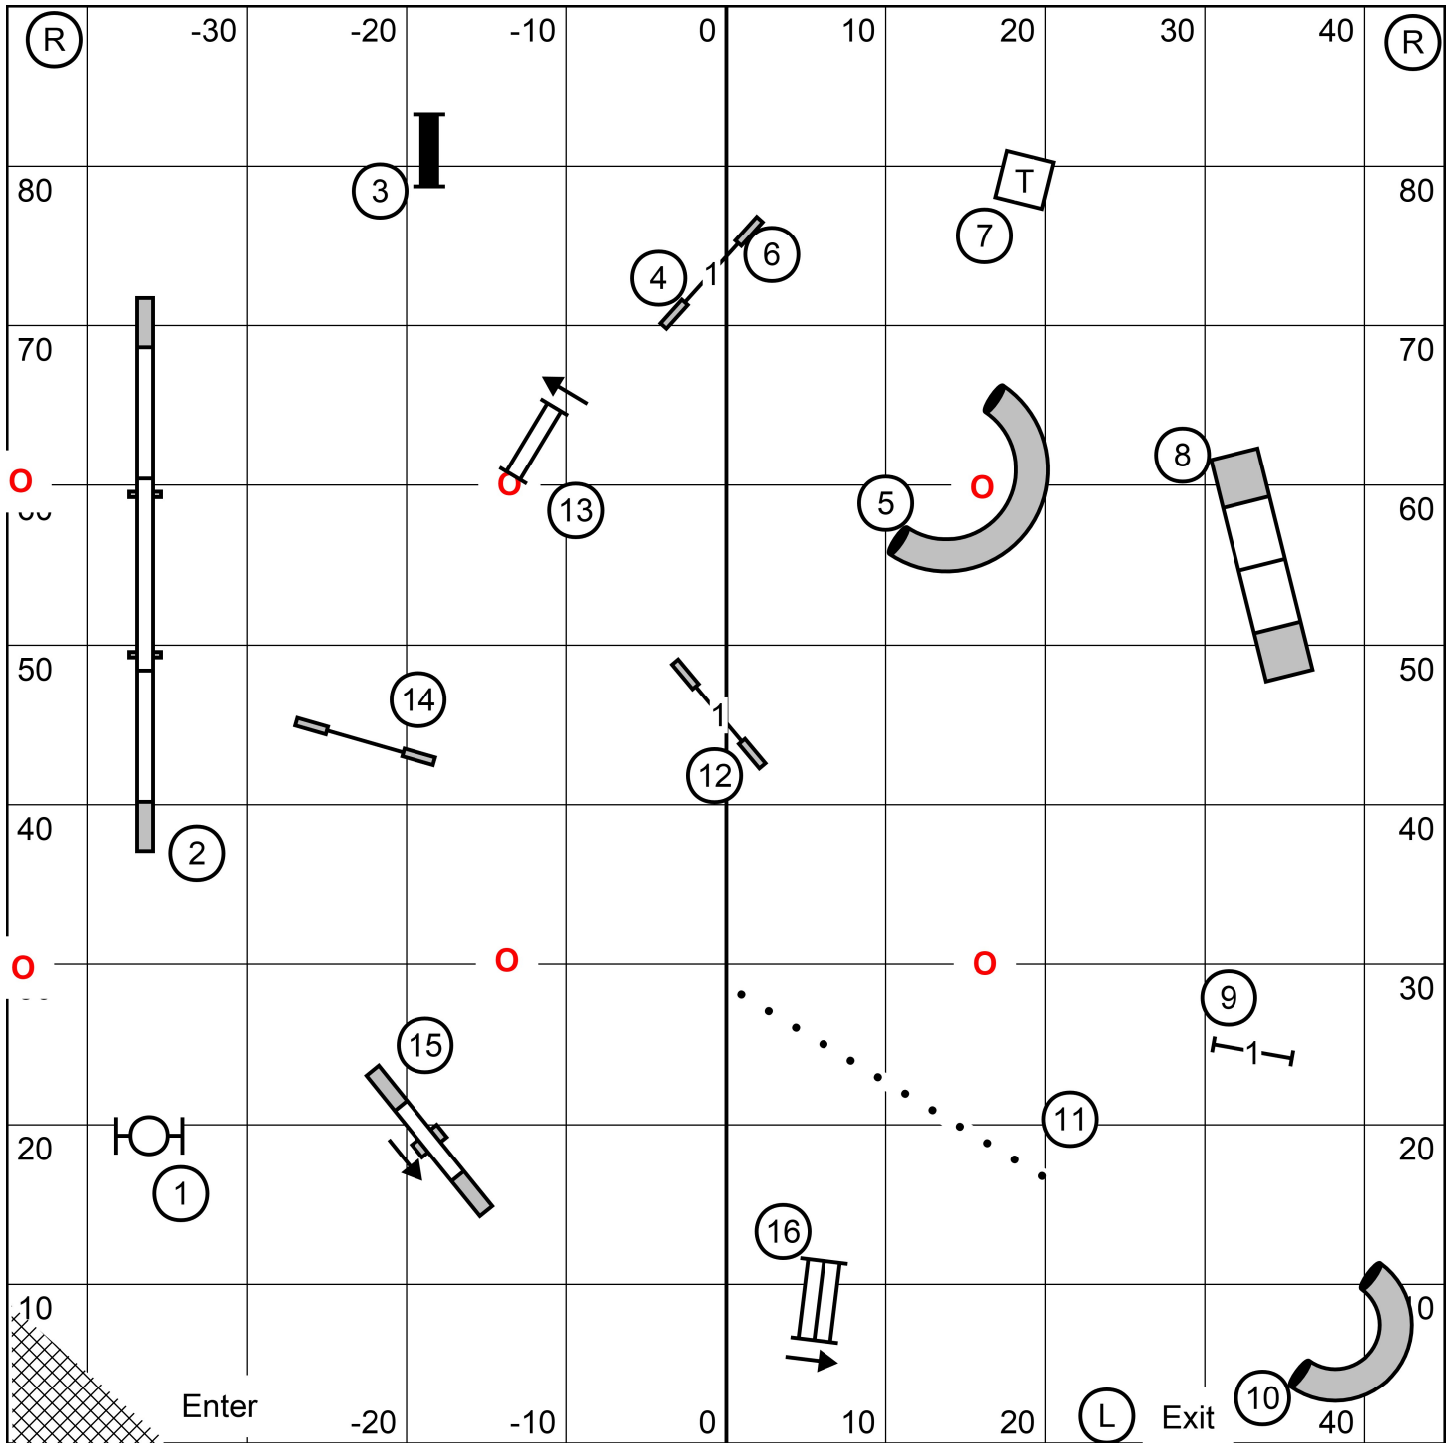

Teamworks Agility Club of (T/S)ral Massachusetts
Sunday - February 14, 2021
90' X 90' Westborough MA

Open Standard
Gill Chapman
Indoor on Mat