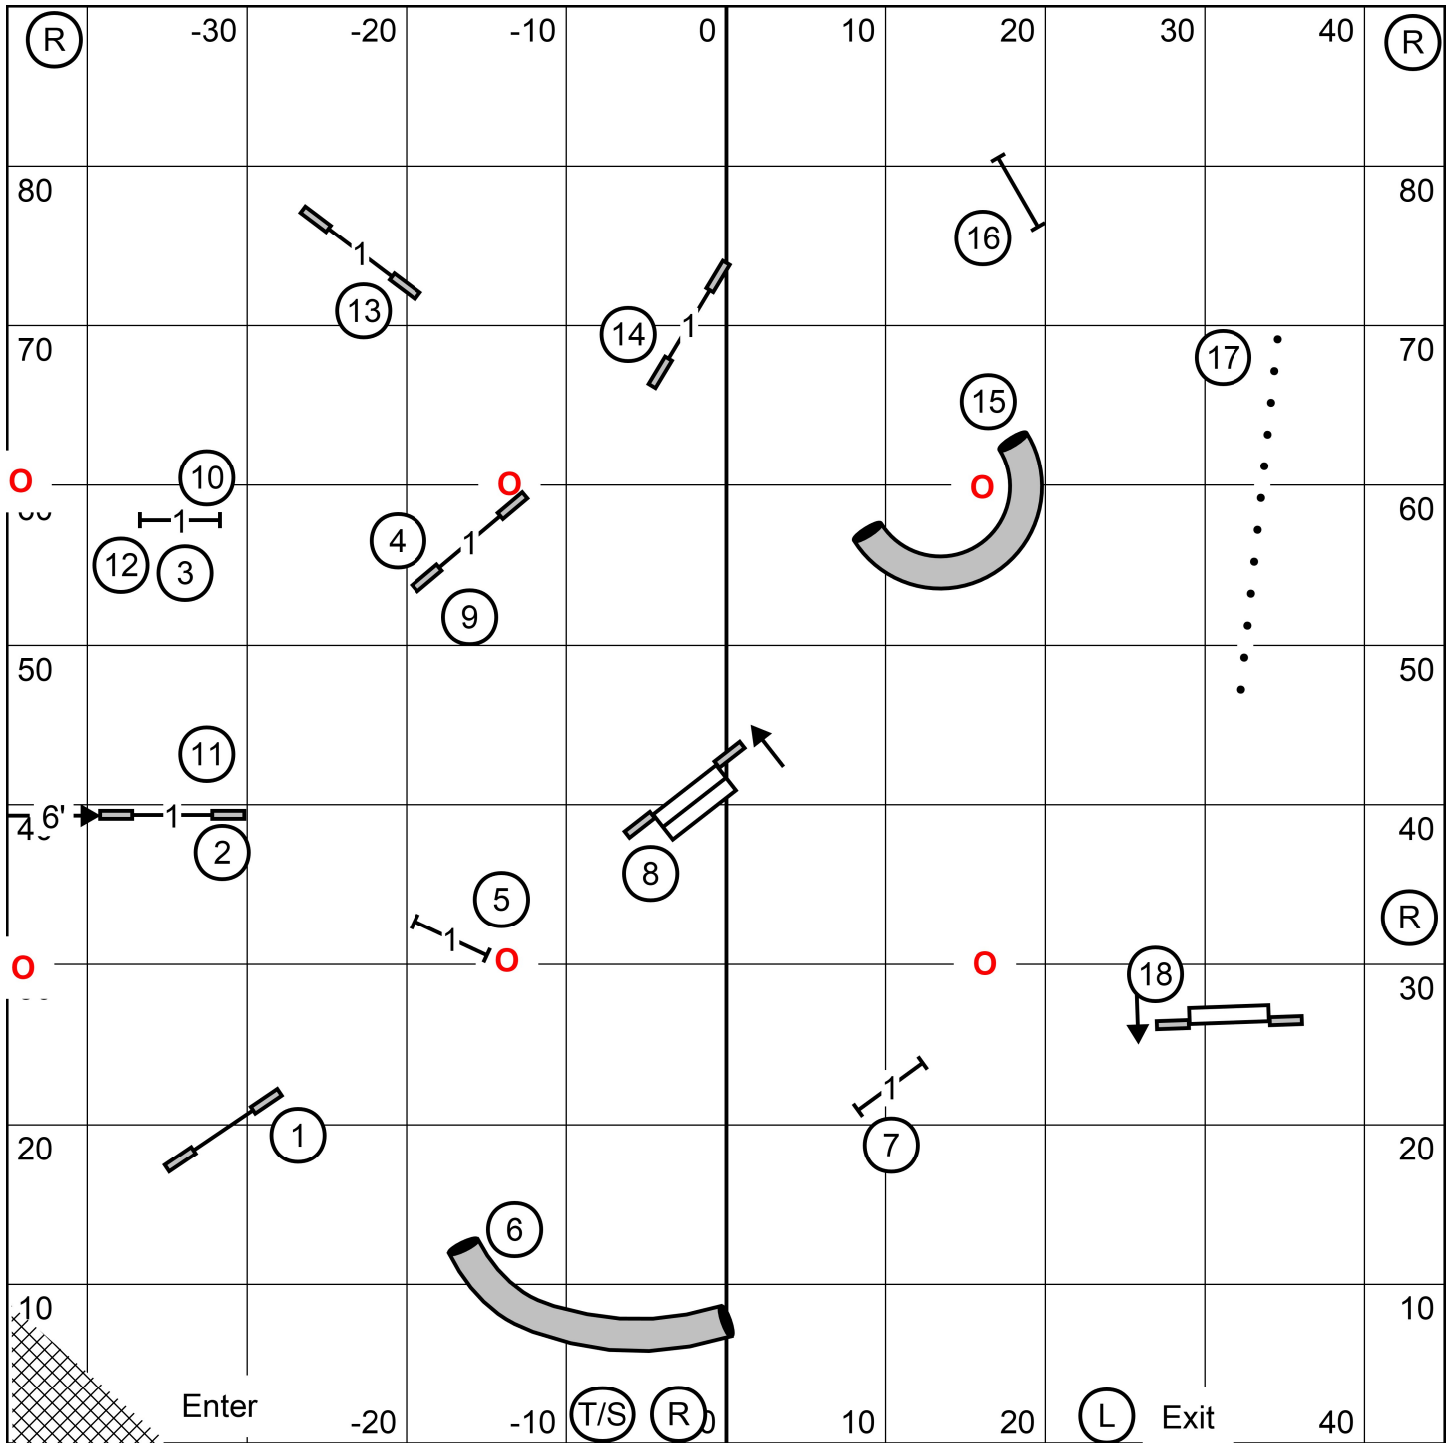

**Open Standard**  
 Gill Chapman  
 Indoor on Mat

**Teamworks Agility Club of CT/Sal Massachusetts**  
 Sunday - February 14, 2021  
 90' X 90' Westborough MA

**Novice Standard**  
 Gill Chapman  
 Indoor on Mat

**Teamworks Agility Club of T/Stral Massachusetts**  
 Sunday - February 14, 2021  
 90' X 90' Westborough MA

**T2B**  
 Gill Chapman  
 Indoor on Mat

**Teamworks Agility Club of Central Massachusetts**  
 Sunday - February 14, 2021  
 90' X 90' Westborough MA