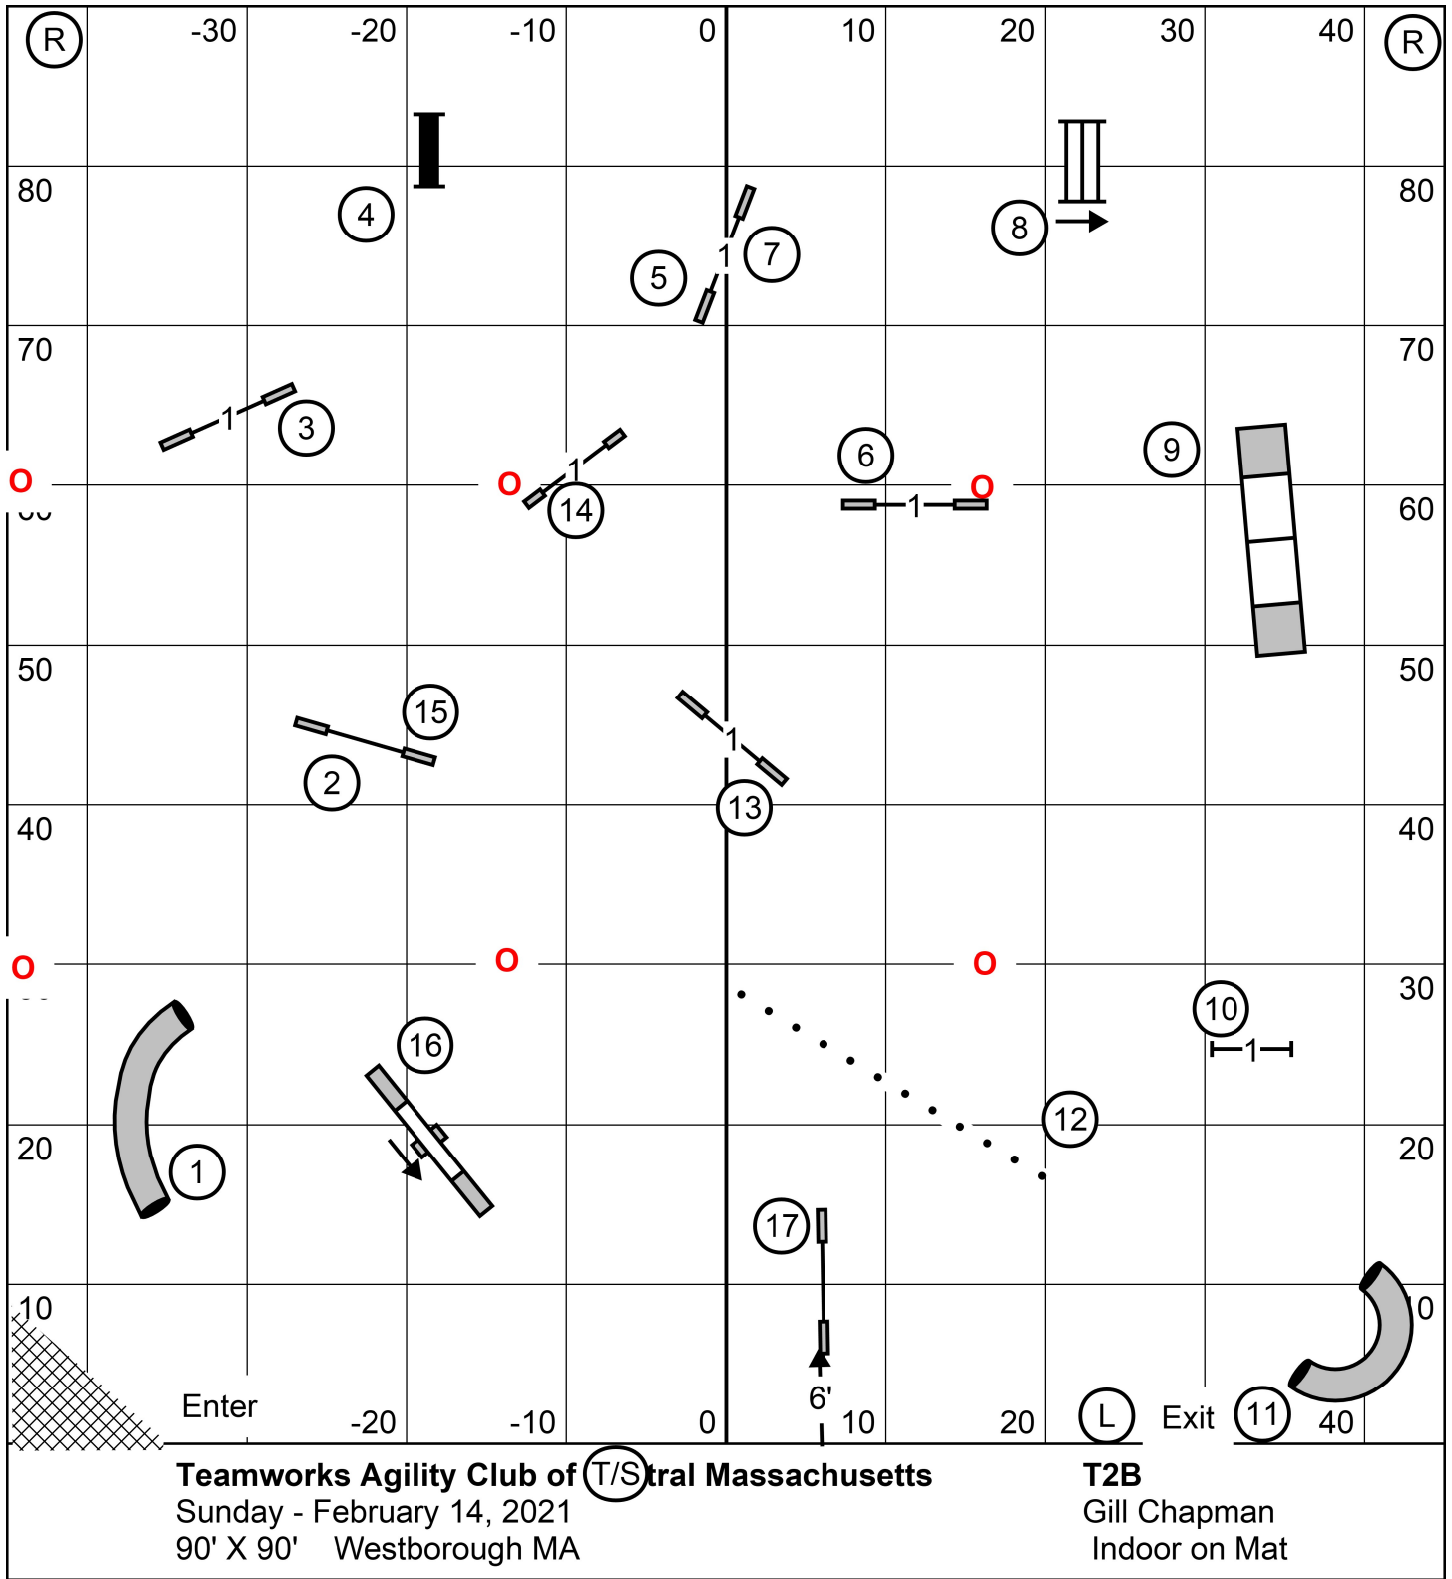

41 sec - P4"  
 38 sec - 8", P8", P12"  
 35 sec - 12", 16", P16", P20"  
 32 sec - 20", 24", 26"

— Excellent&Master (5) (6) (4)  
 — Open (8) (5) or (6) (4) in flow  
 - - - Novice (8) (5) or (6) (4) in flow

**Teamworks Agility Club of CT/Sal Massachusetts**  
 Sunday - February 14, 2021  
 90' X 90' Westborough MA

**FAST- All Levels**  
 Gill Chapman  
 Indoor on Mat

**Teamworks Agility Club of (T/S)ral Massachusetts**  
 Sunday - February 14, 2021  
 90' X 90' Westborough MA

**Open Standard**  
 Gill Chapman  
 Indoor on Mat

**Teamworks Agility Club of CT/Sal Massachusetts**  
 Sunday - February 14, 2021  
 90' X 90' Westborough MA

**Novice Standard**  
 Gill Chapman  
 Indoor on Mat

**Teamworks Agility Club of T/Stral Massachusetts**  
 Sunday - February 14, 2021  
 90' X 90' Westborough MA

**T2B**  
 Gill Chapman  
 Indoor on Mat

**Teamworks Agility Club of Central Massachusetts**  
 Sunday - February 14, 2021  
 90' X 90' Westborough MA