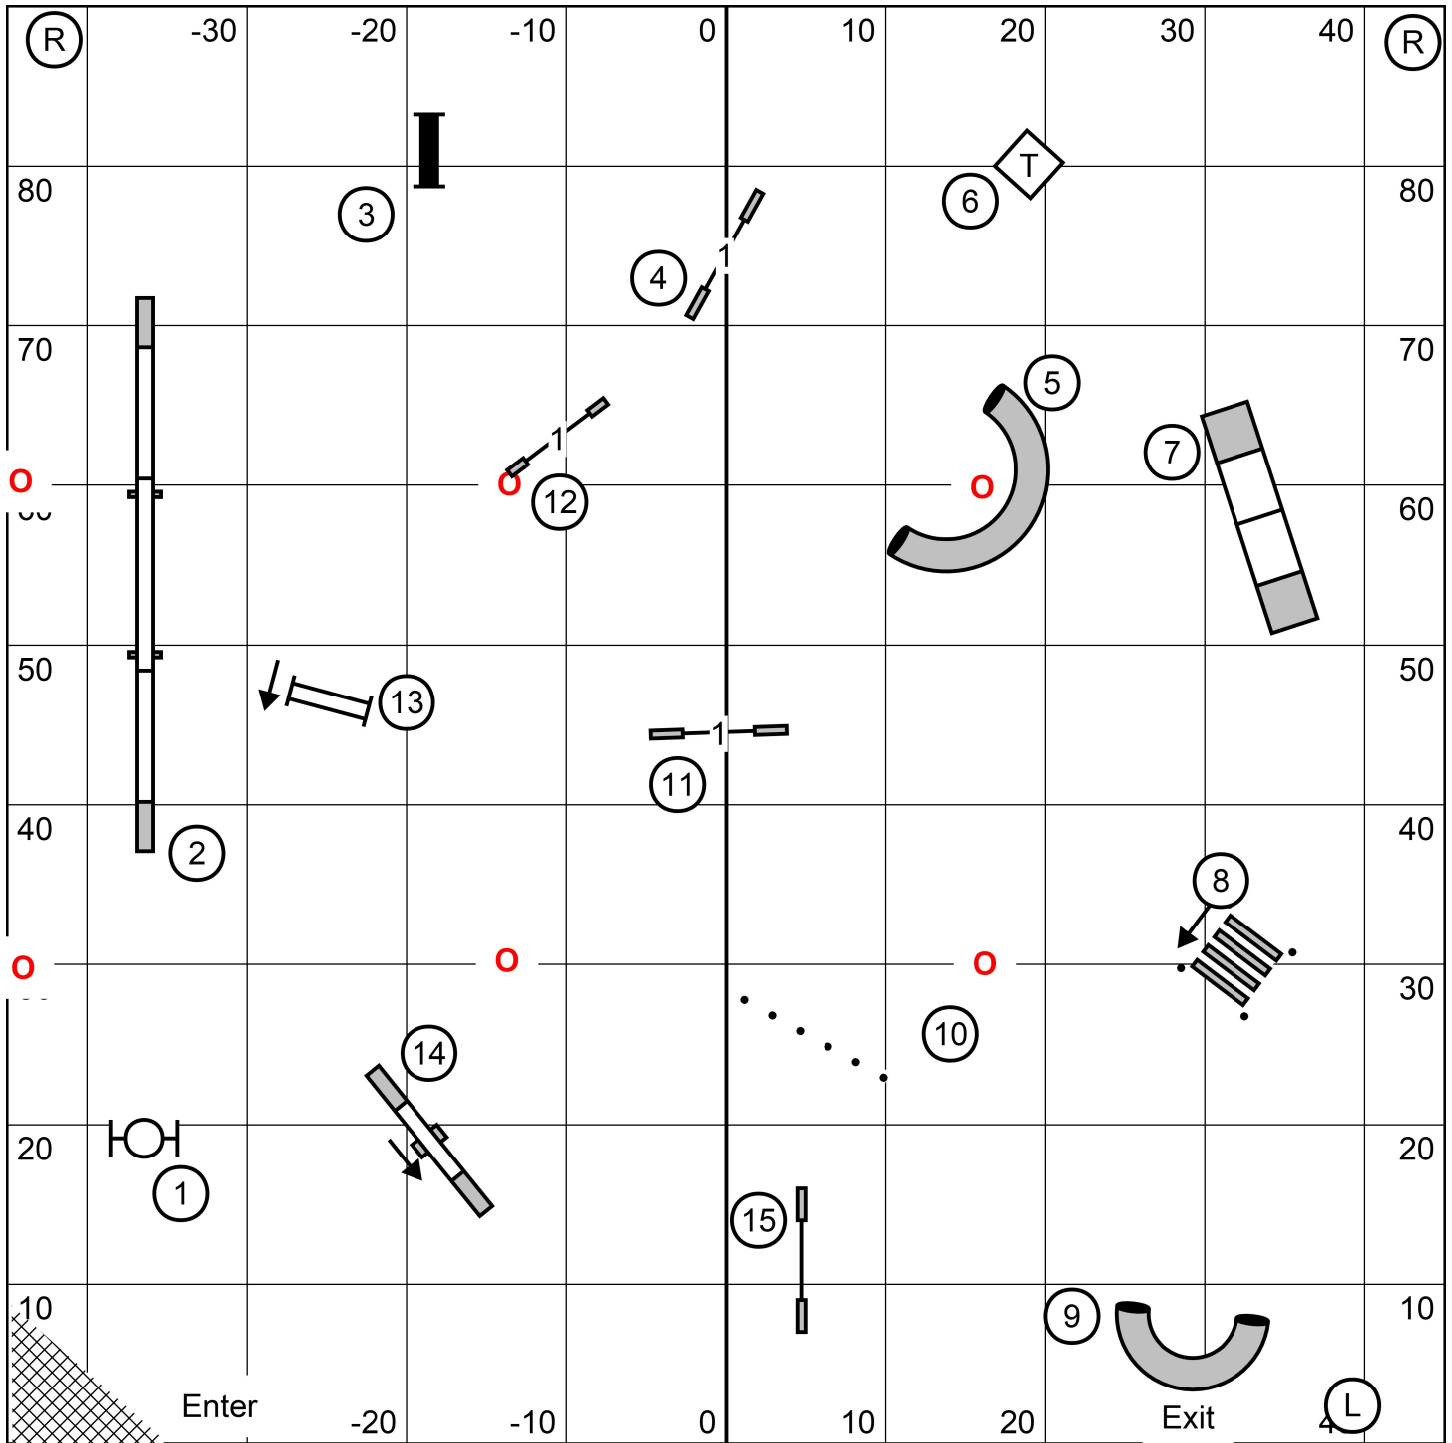

Teamworks Agility Club of CT/Sal Massachusetts
Sunday - February 14, 2021
90' X 90' Westborough MA

Novice Standard
Gill Chapman
Indoor on Mat