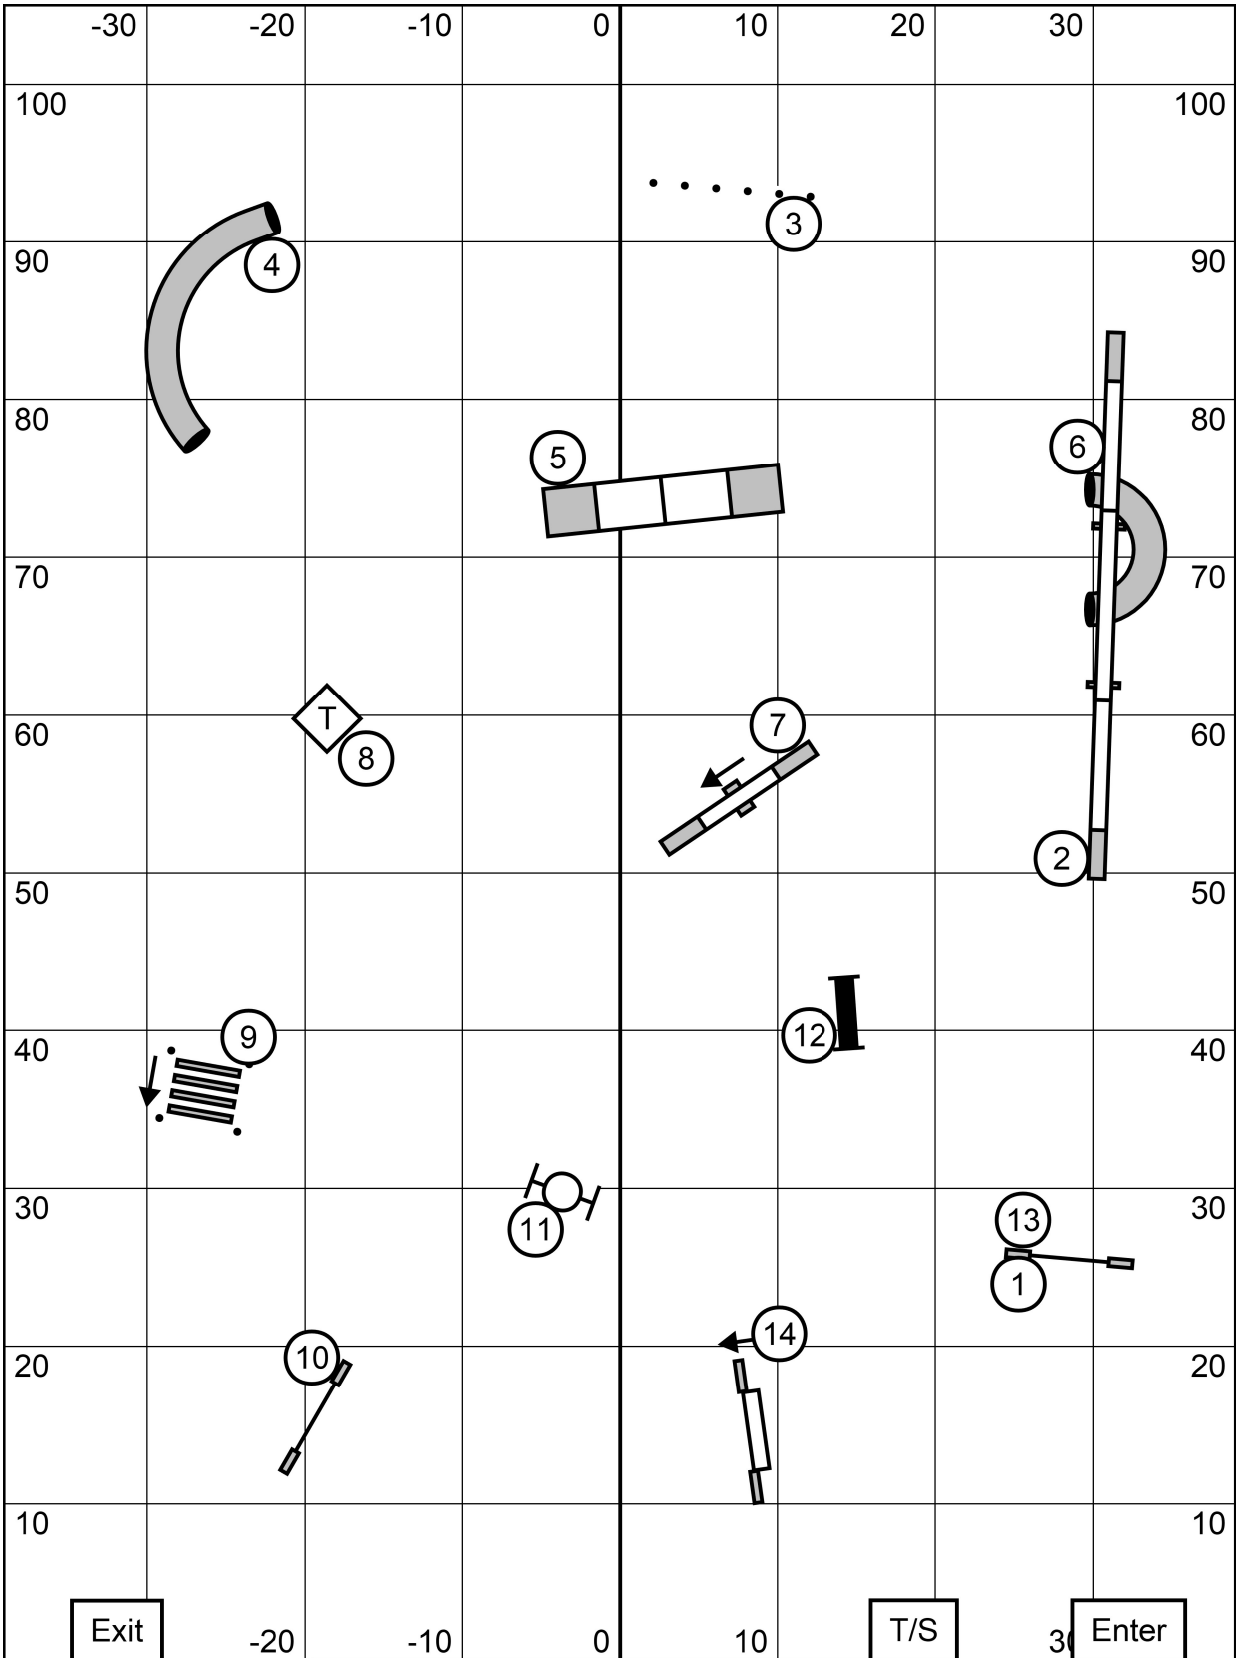

NOVICE STANDARD

Eastern English Springer Spaniel Club
Amherst, NH
Feb 20, 2021
Designed by Zach Gulaboff Davis
Judged by Ken Fairchild