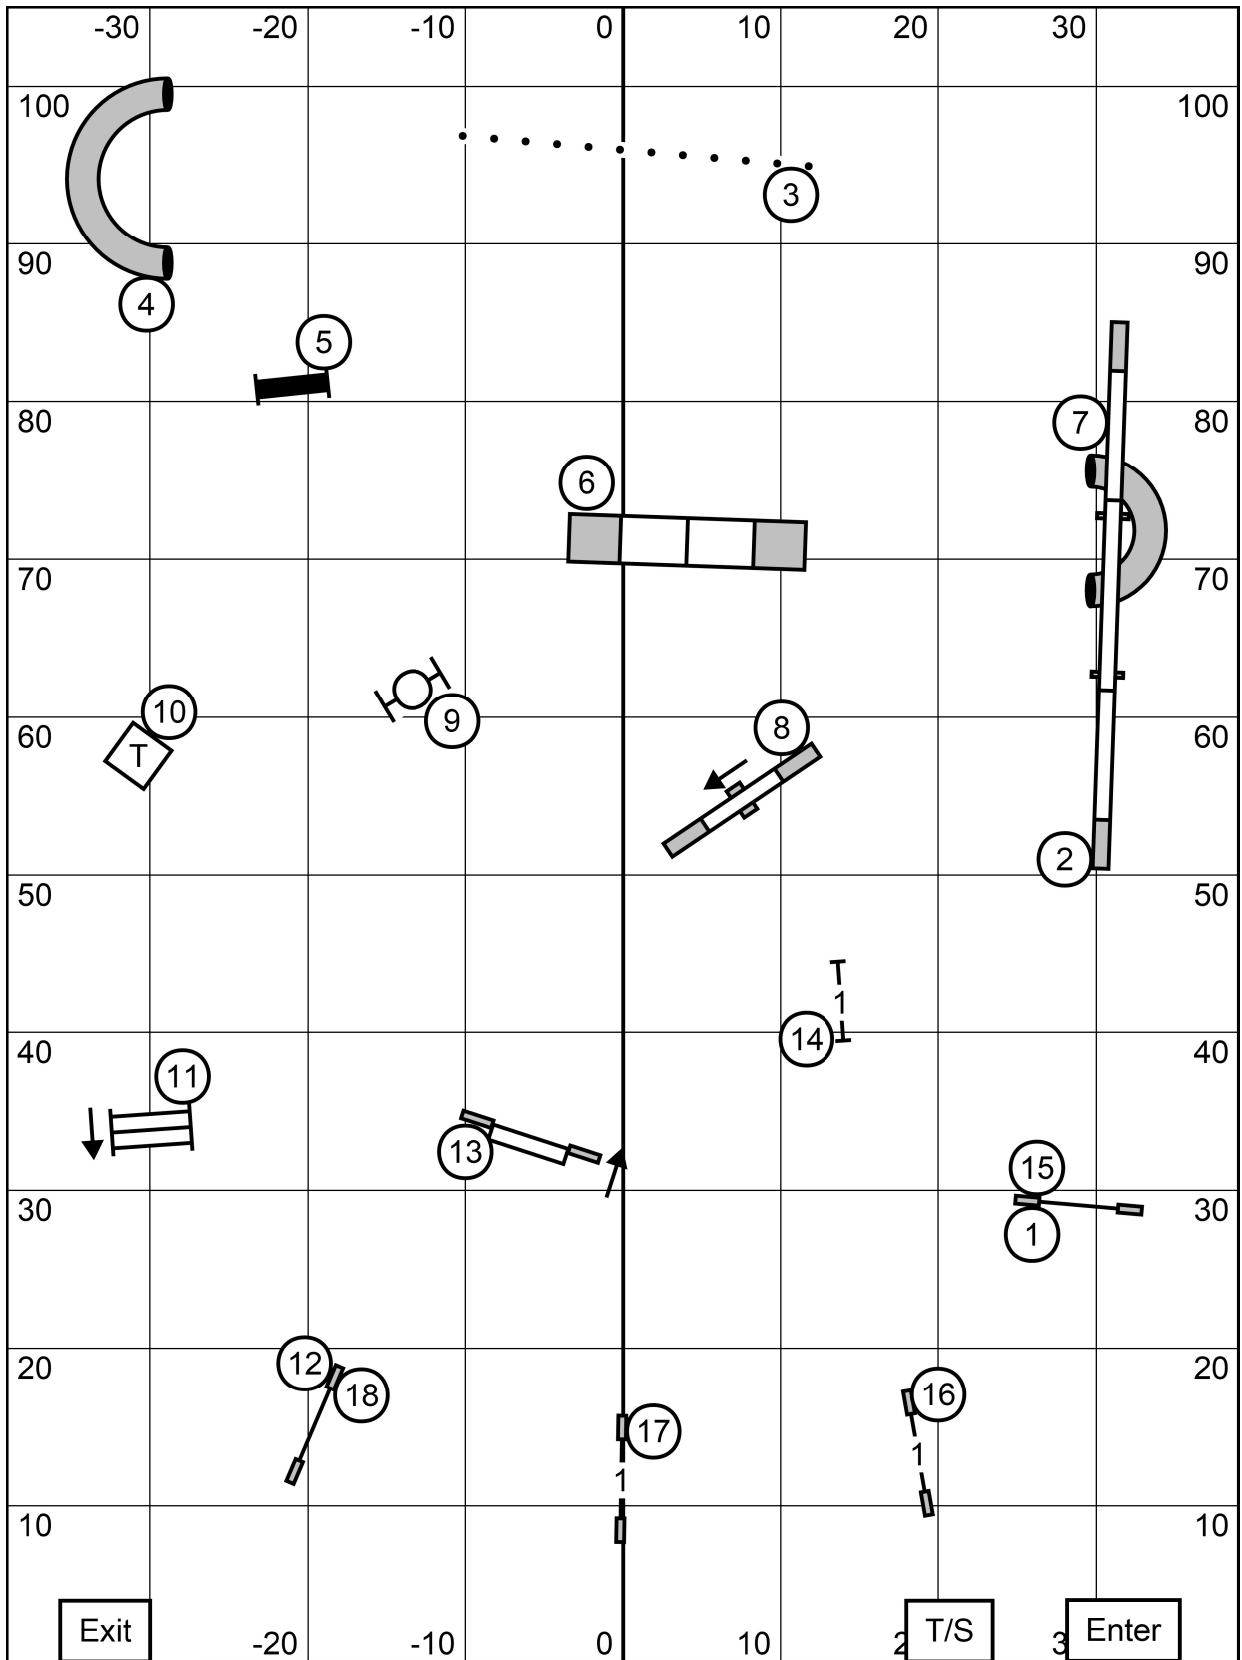

SEND
 Ex/M: 1 - 9 - 2
 Open: 8 - 3 or 3 - 8 (in flow)
 Novice 8 - 3 or 3 - 8 (in flow)

FAST
 Eastern English Springer Spaniel Club
 Amherst, NH
 Feb 20, 2021
 Designed by Zach Gulaboff Davis
 Judged by Ken Fairchild