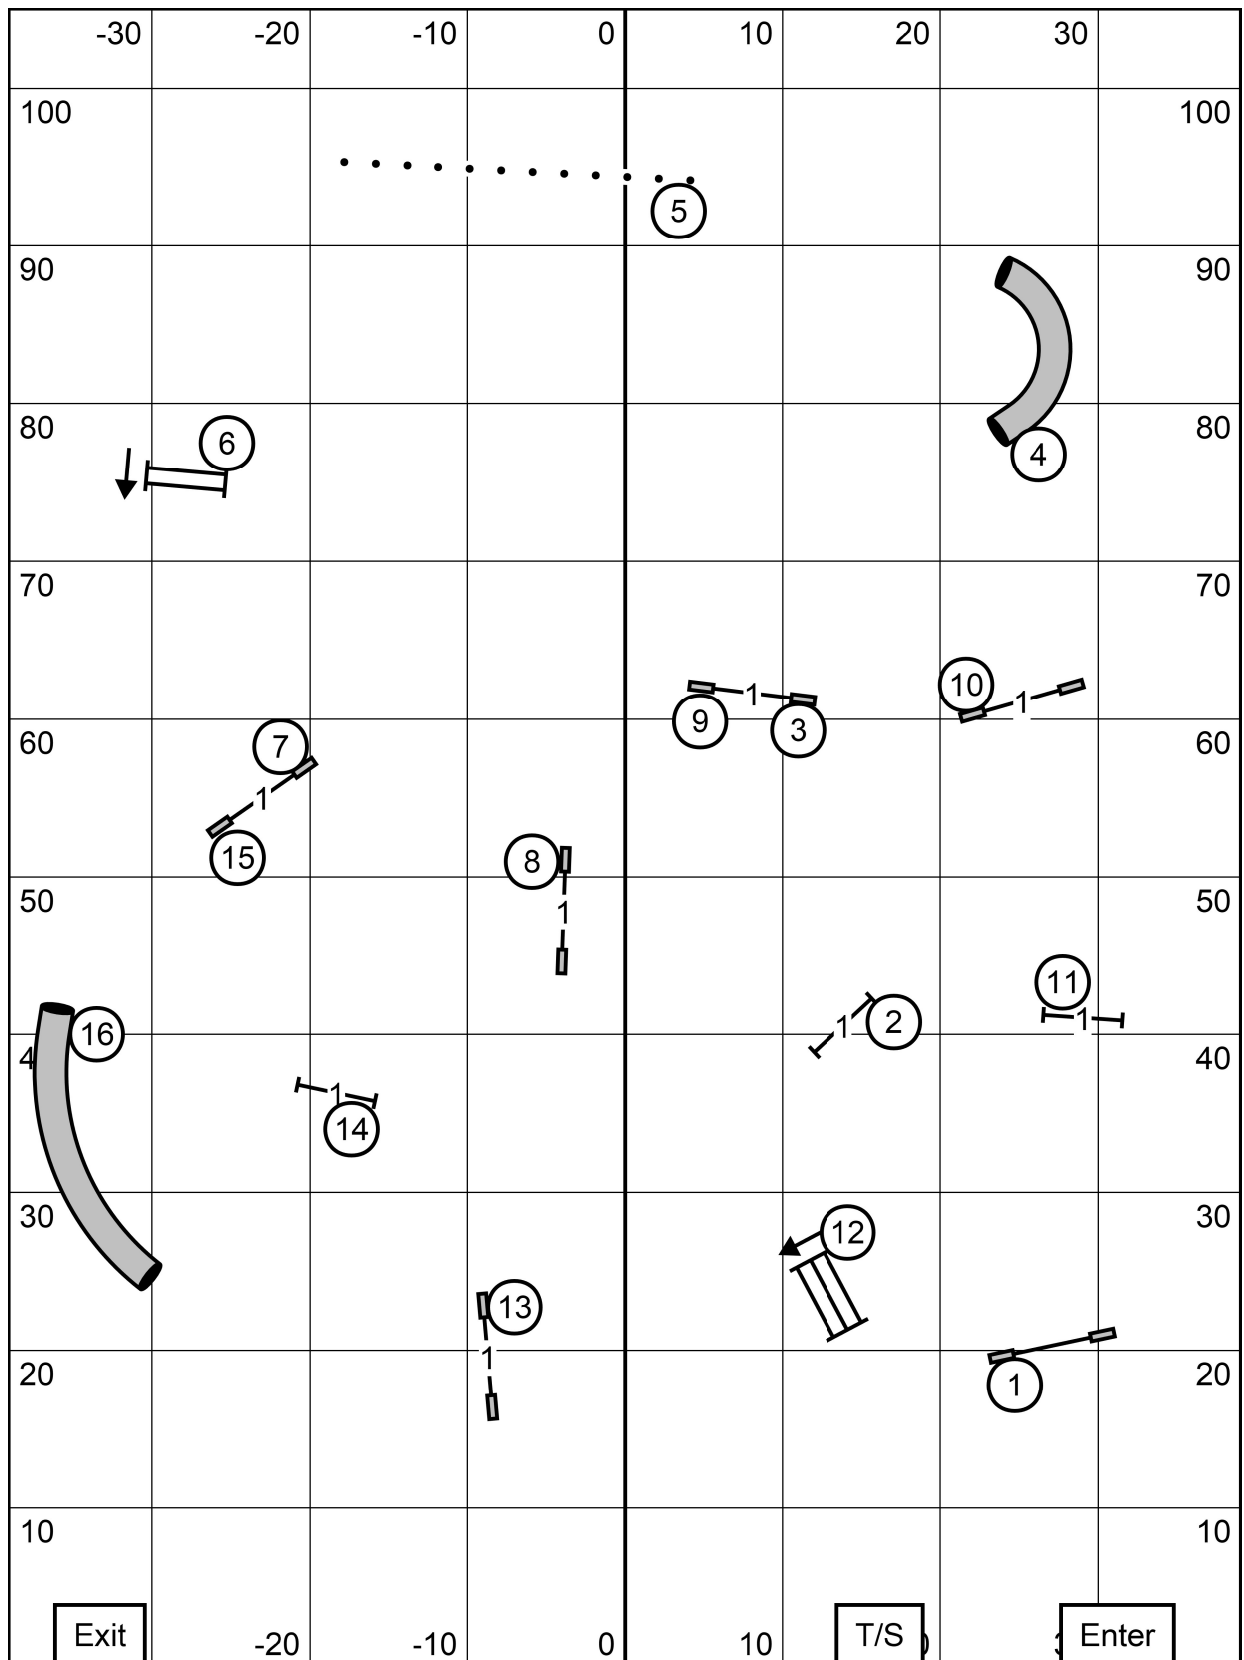

OPEN JWW

Eastern English Springer Spaniel Club
Amherst, NH
Feb 20, 2021
Designed by Zach Gulaboff Davis
Judged by Ken Fairchild