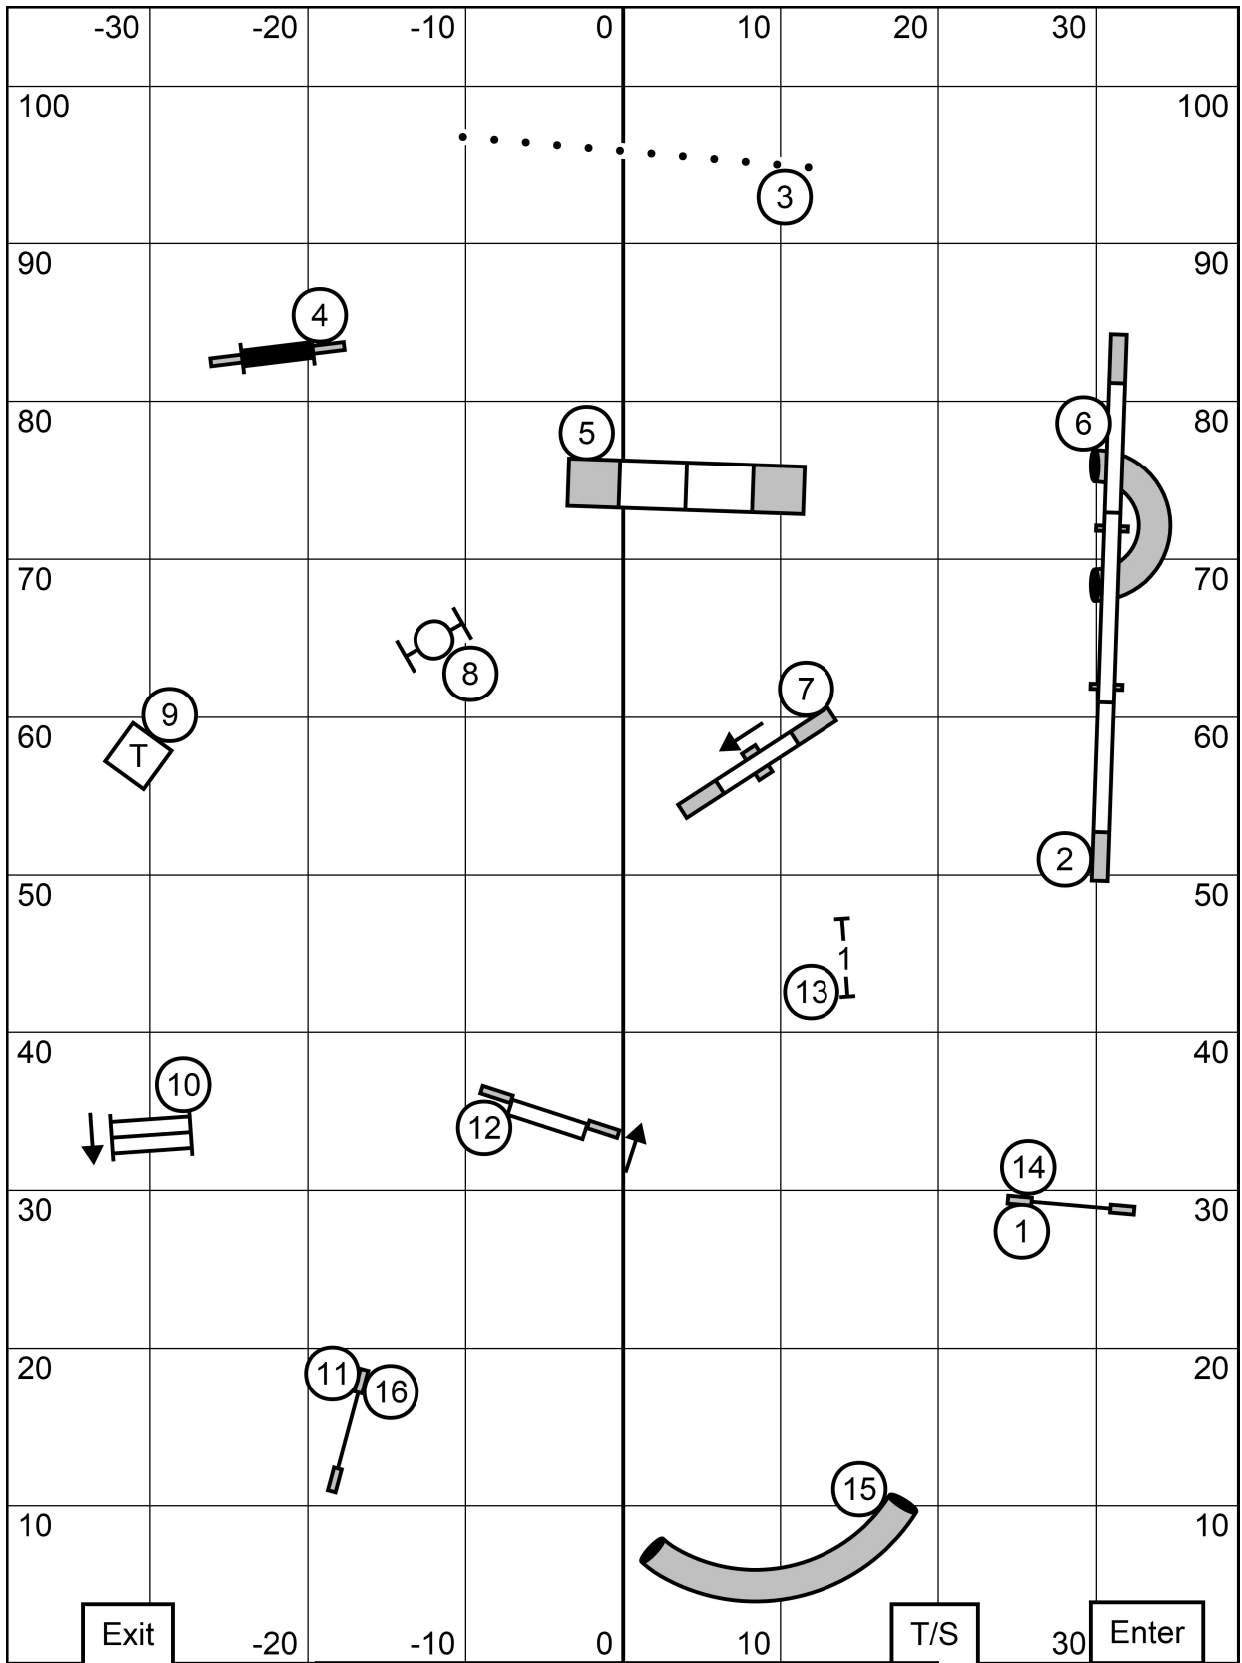

OPEN STANDARD

Eastern English Springer Spaniel Club
Amherst, NH
Feb 20, 2021
Designed by Zach Gulaboff Davis
Judged by Ken Fairchild