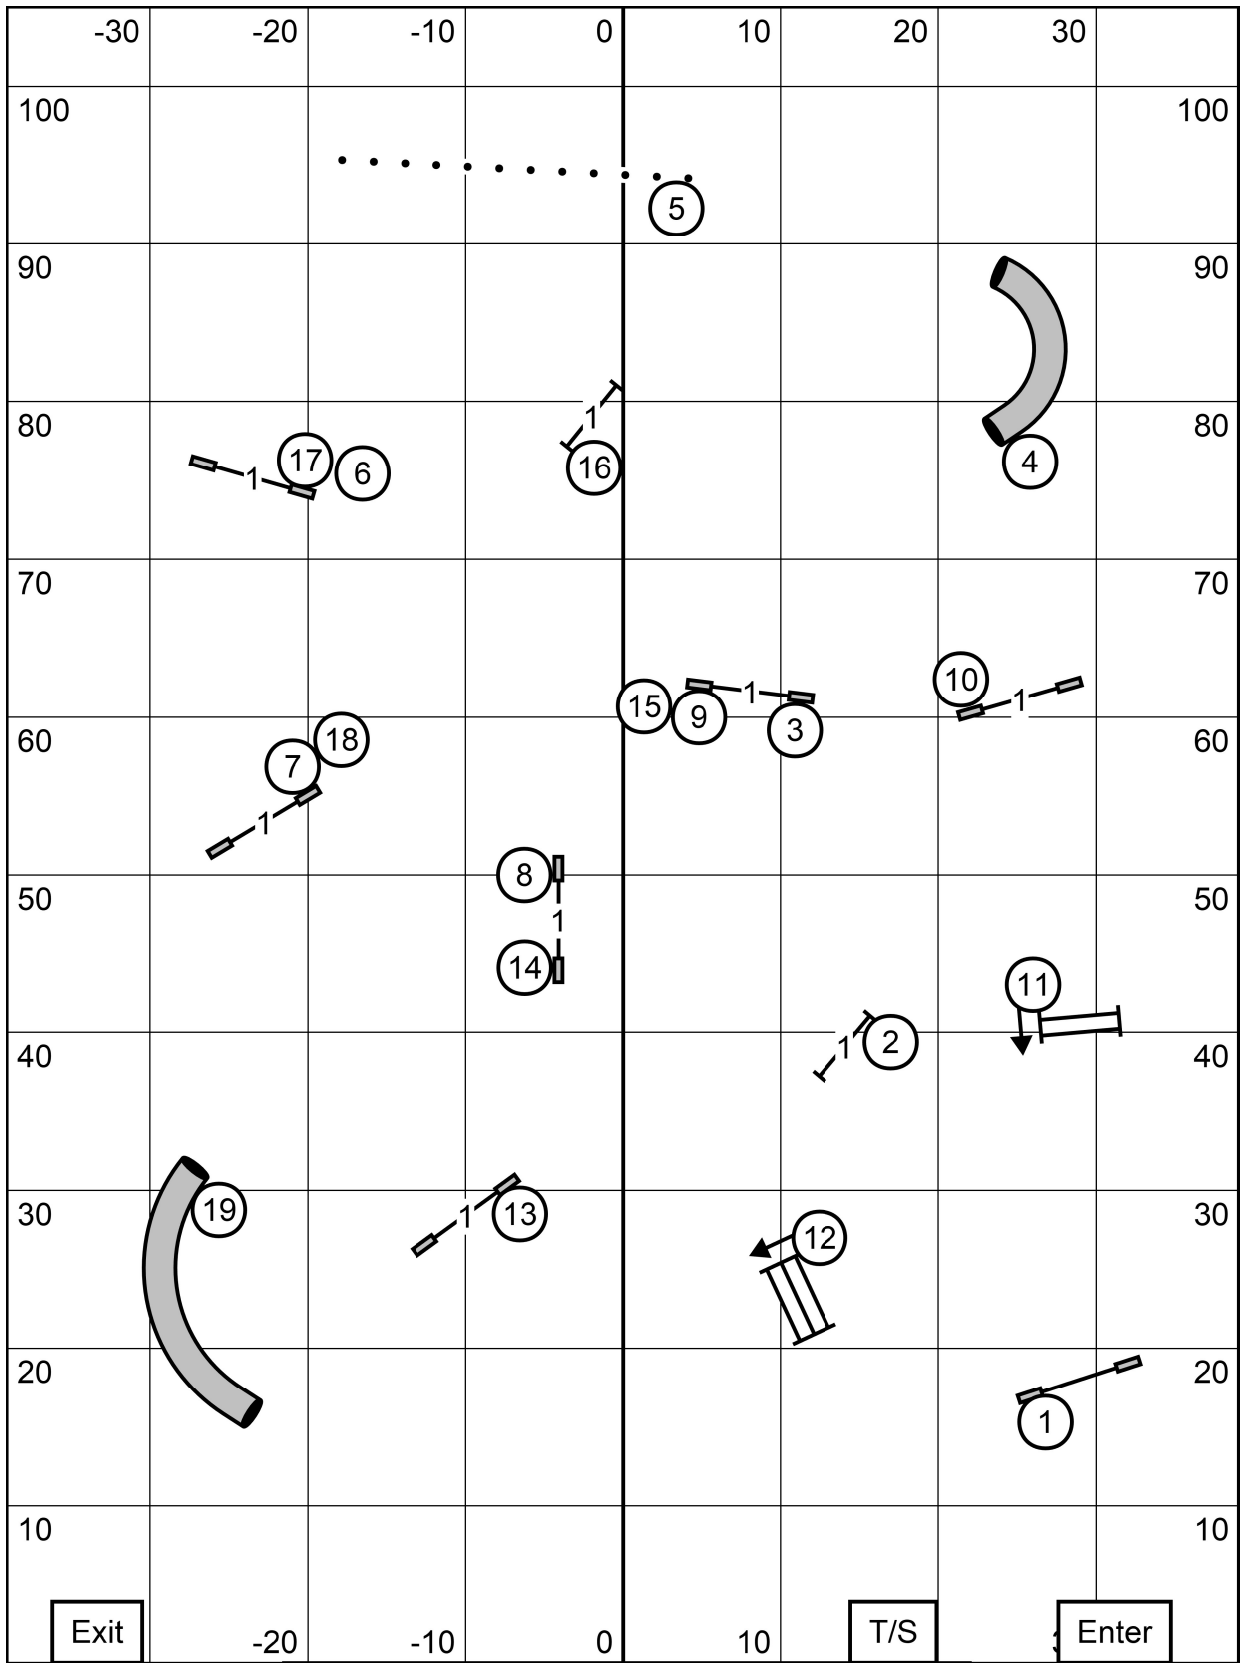

EXCELLENT / MASTER JWW

Eastern English Springer Spaniel Club
Amherst, NH
Feb 20, 2021

Designed by Zach Gulaboff Davis
Judged by Ken Fairchild