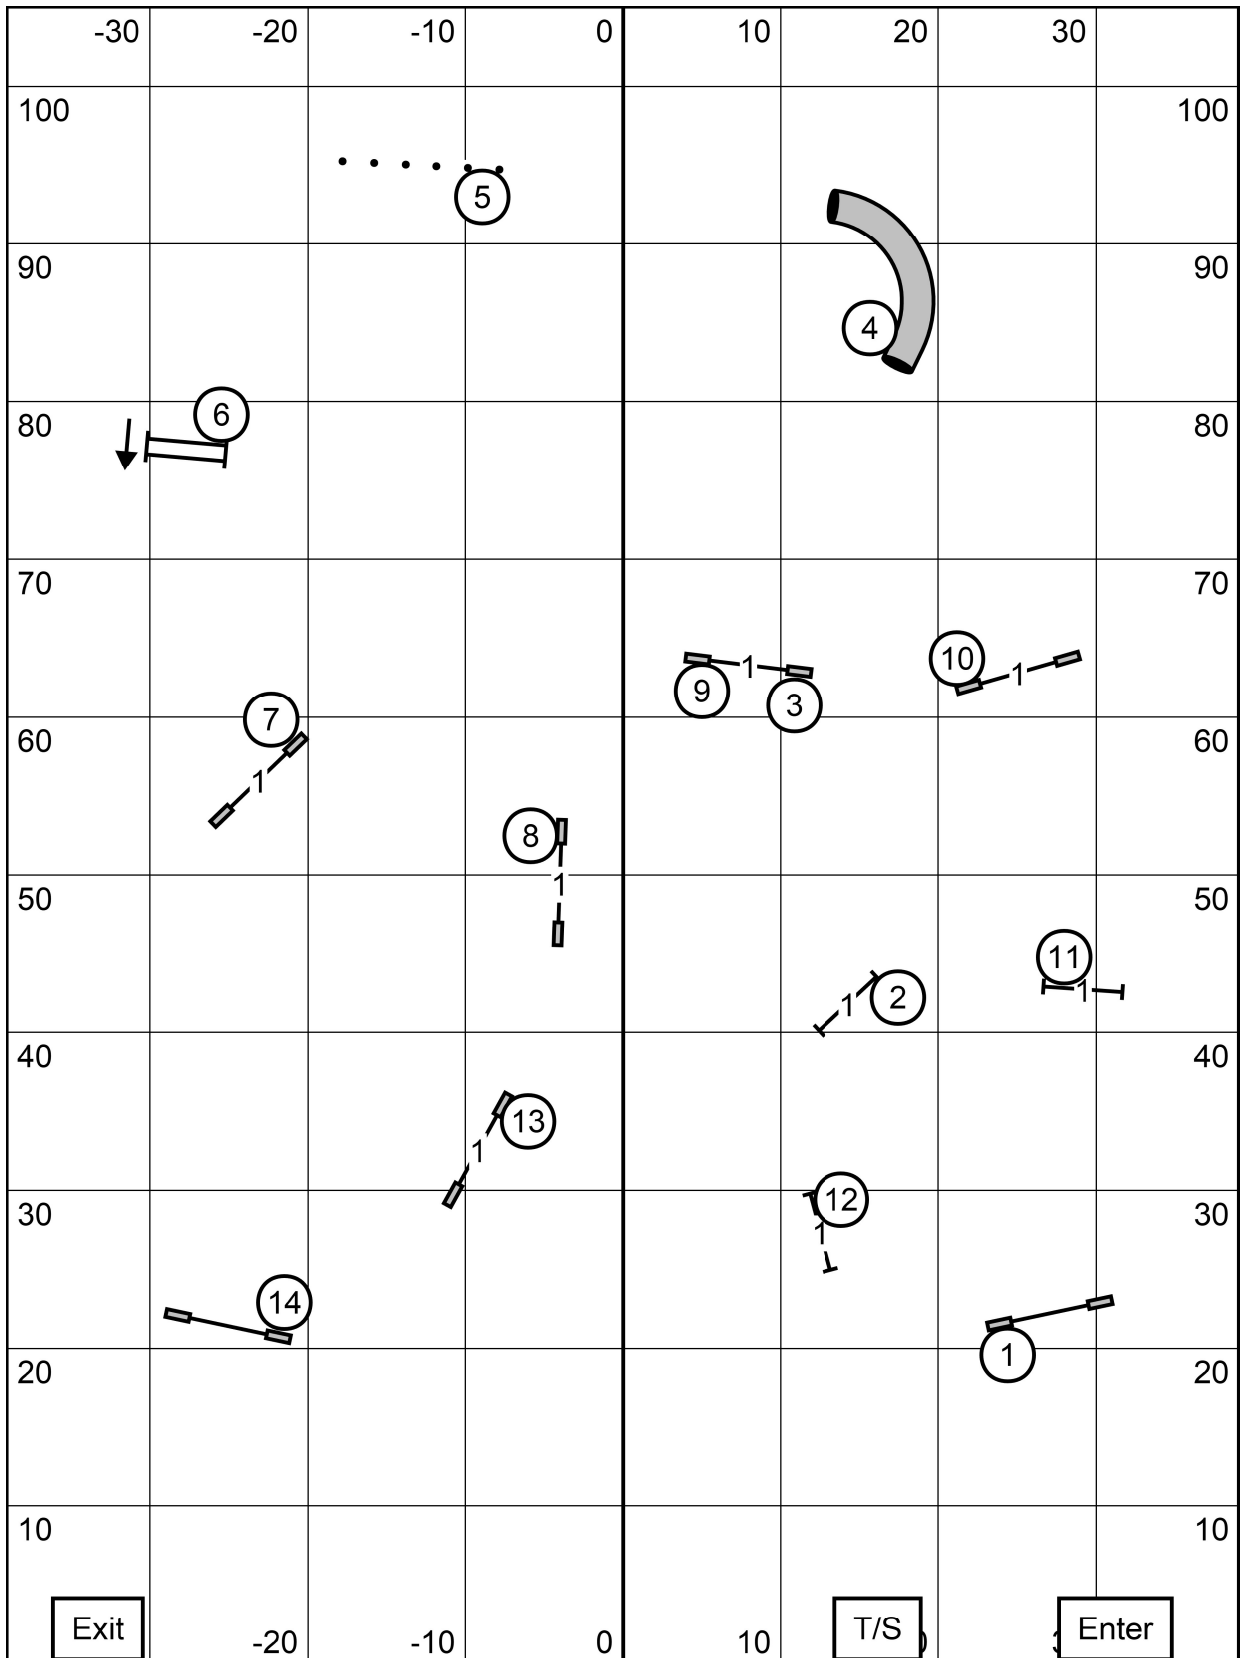

Exit

-20

-10

0

10

T/S

Enter

NOVICE JWW
Eastern English Springer Spaniel Club
Amherst, NH
Feb 20, 2021
Designed by Zach Gulaboff Davis
Judged by Ken Fairchild