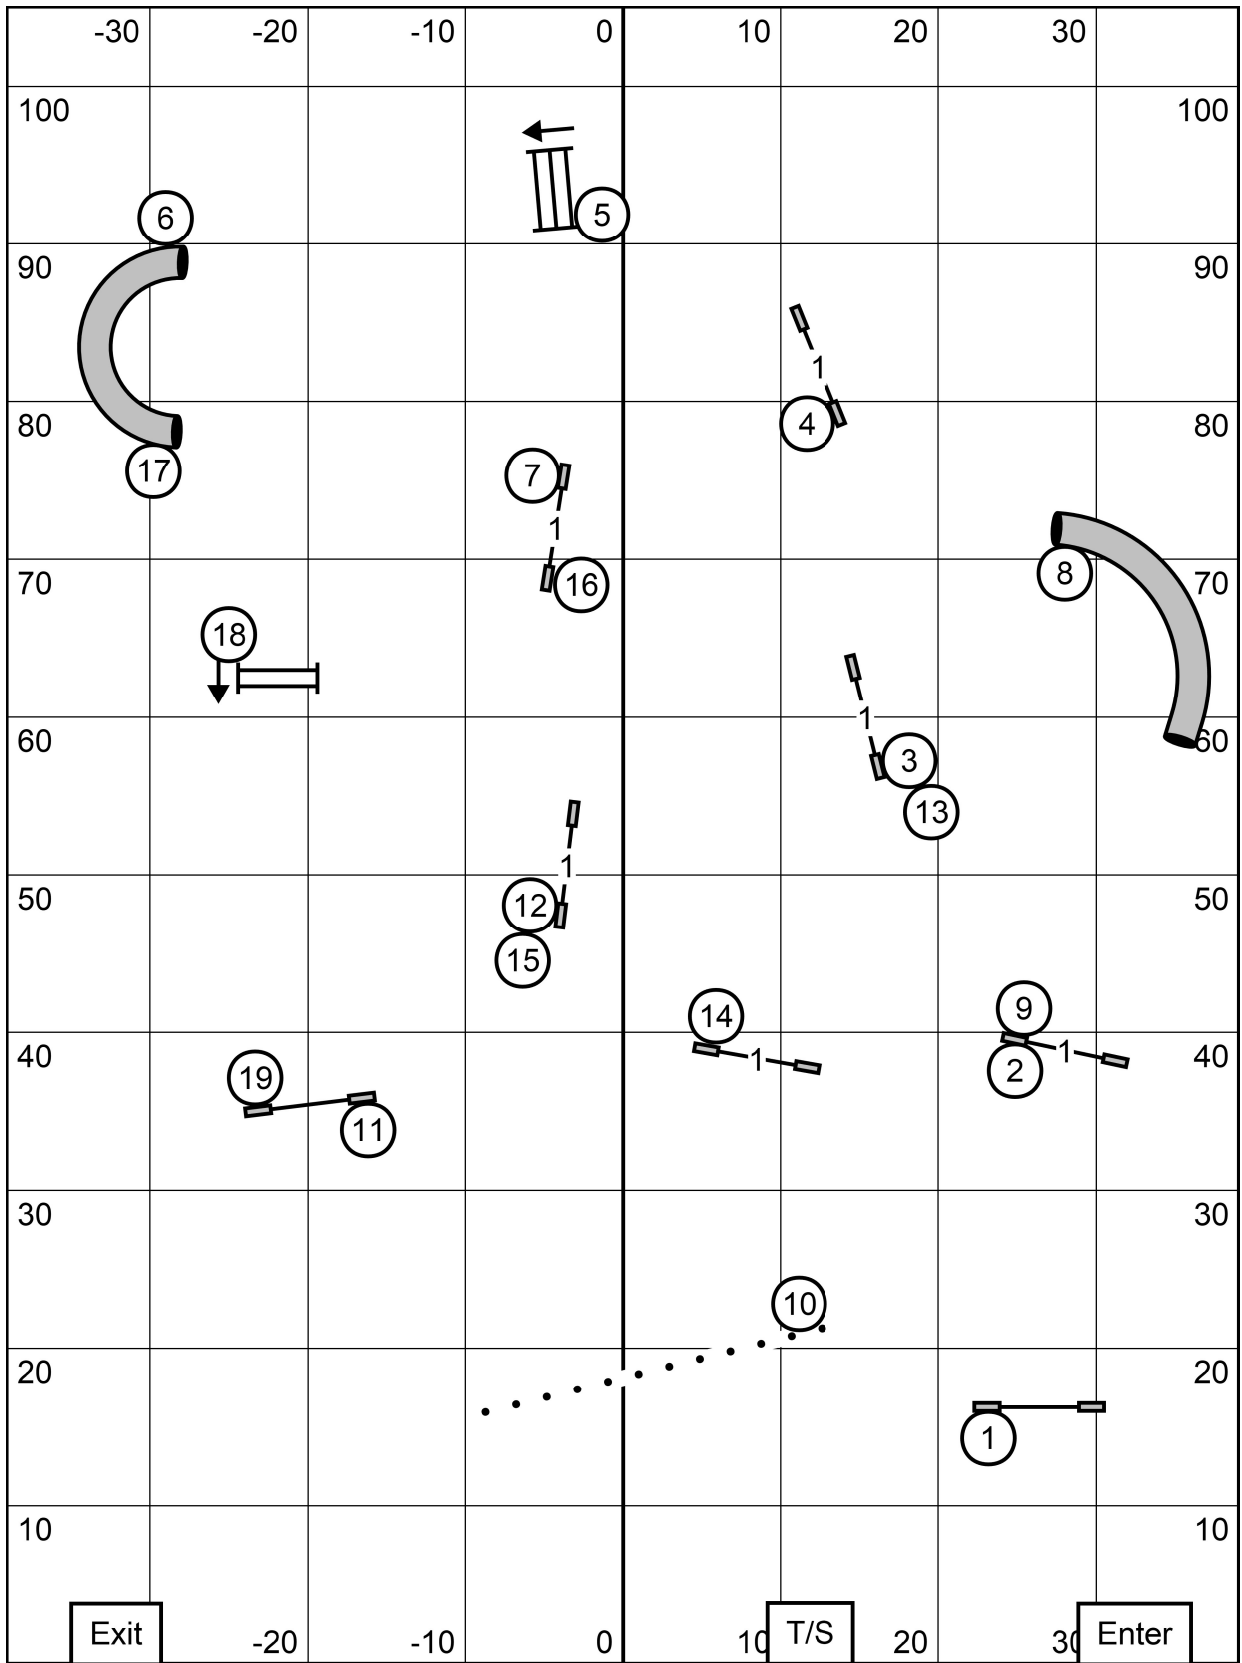

PREMIER JWW

Eastern English Springer Spaniel Club
Amherst, NH
Feb 21, 2021
Designed by Zach Gulaboff Davis
Judged by Ken Fairchild