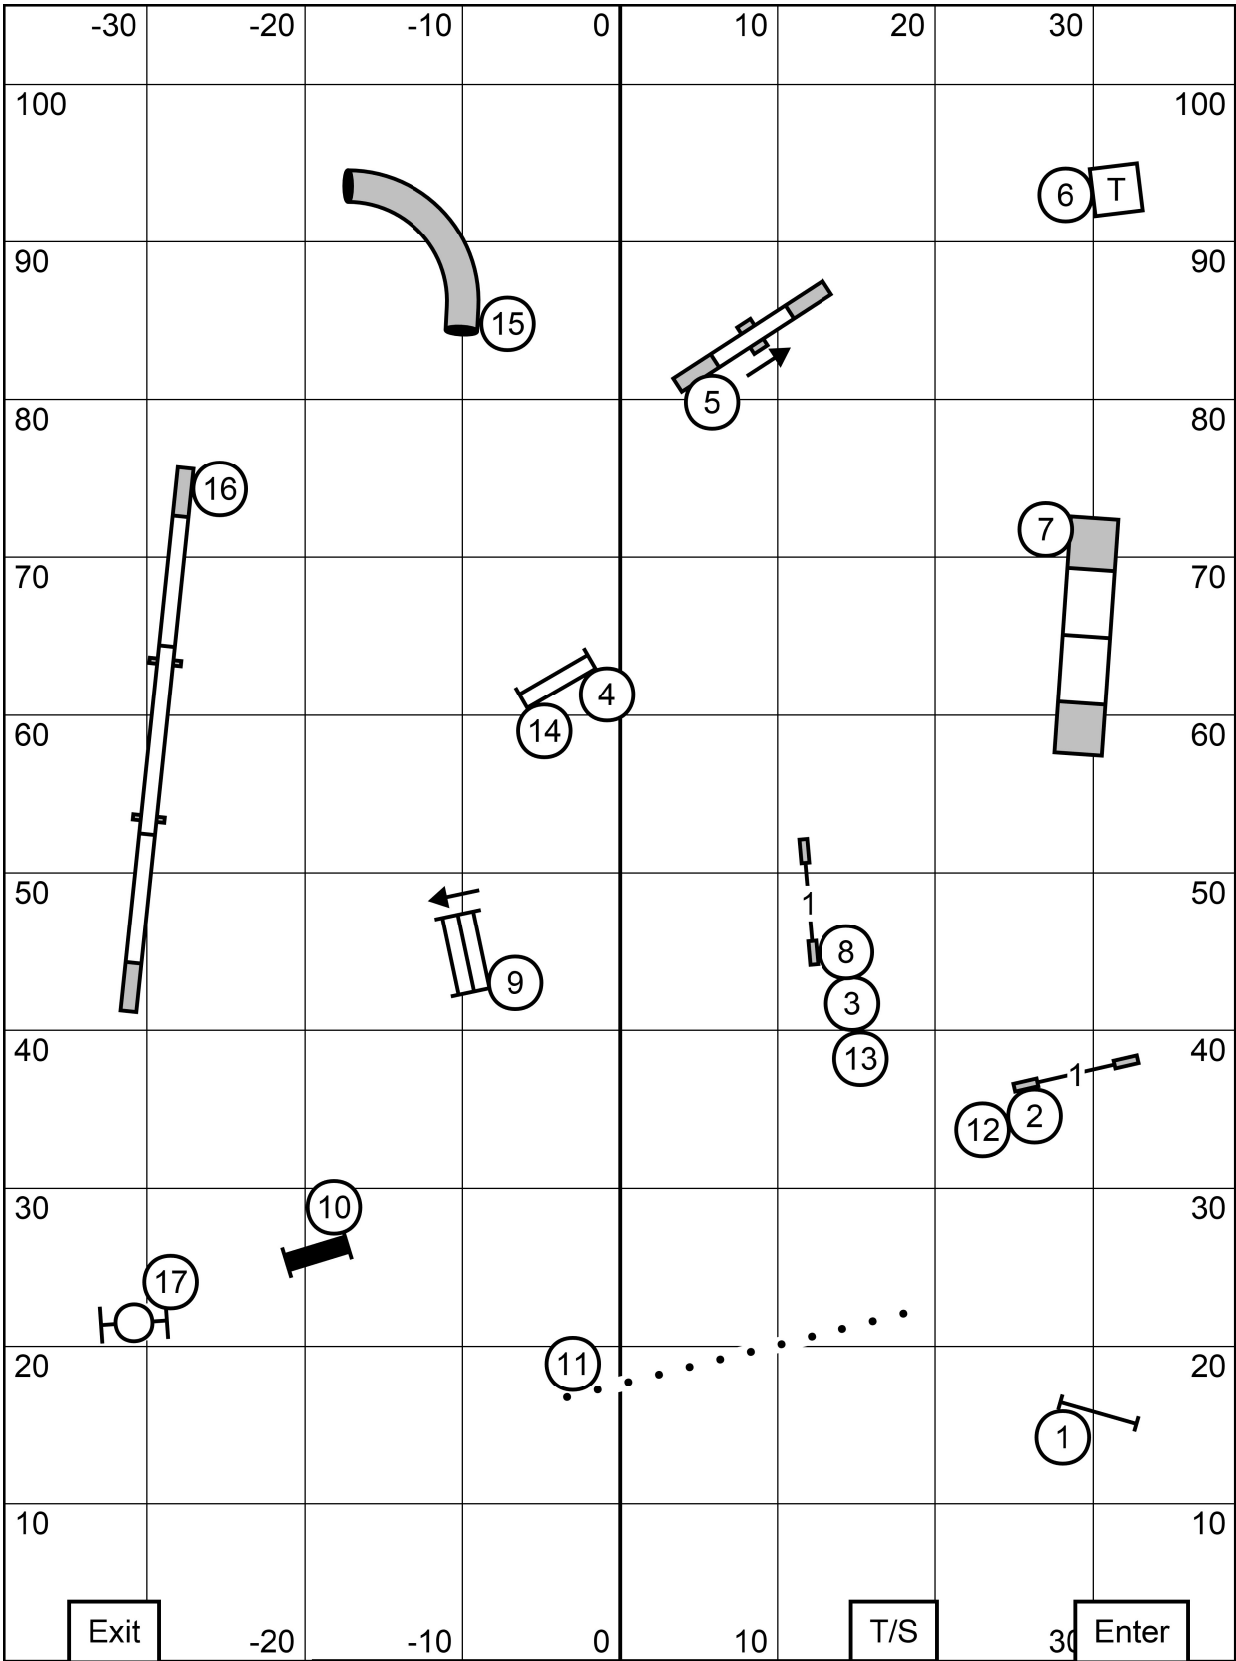

OPEN STANDARD

Eastern English Springer Spaniel Club
Amherst, NH
Feb 21, 2021
Designed by Zach Gulaboff Davis
Judged by Ken Fairchild