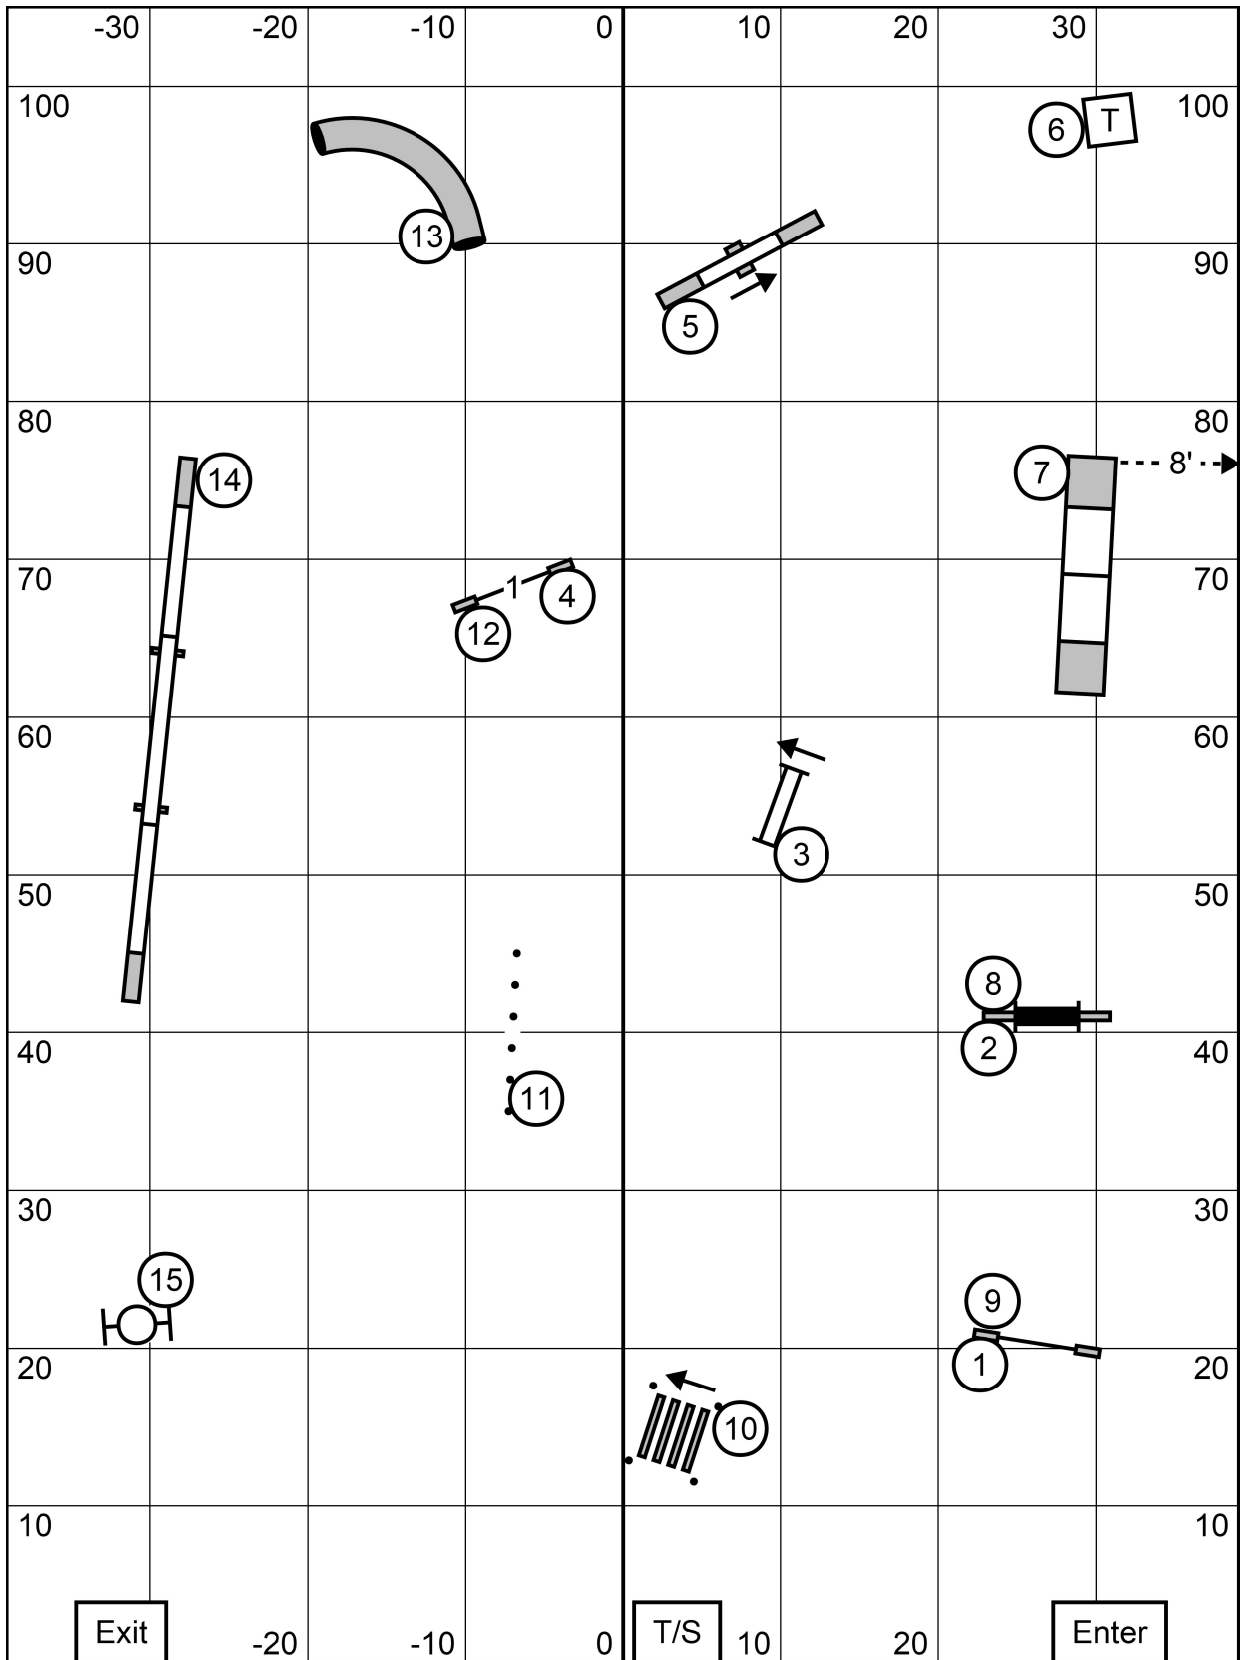

NOVICE STANDARD

Eastern English Springer Spaniel Club
Amherst, NH

Feb 21, 2021

Designed by Zach Gulaboff Davis

Judged by Ken Fairchild