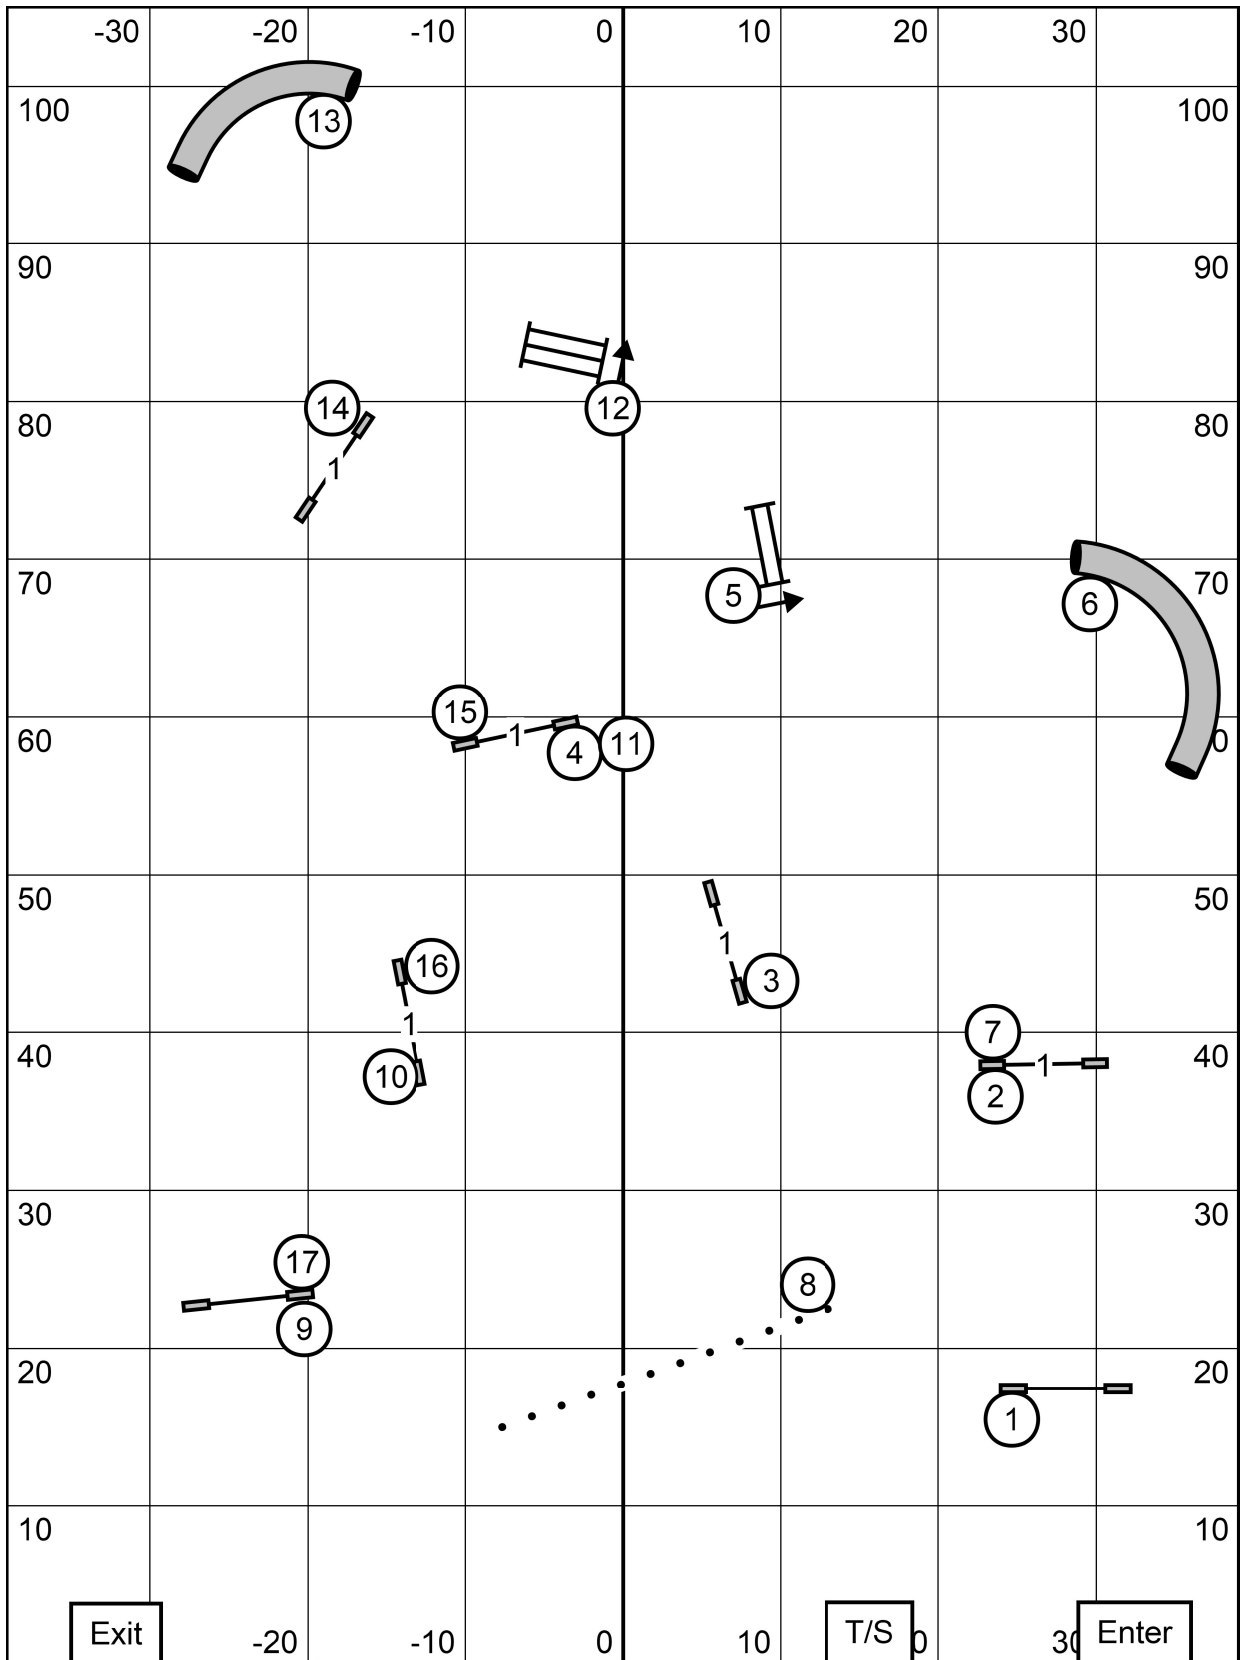

OPEN JWW

Eastern English Springer Spaniel Club
Amherst, NH
Feb 21, 2021
Designed by Zach Gulaboff Davis
Judged by Ken Fairchild