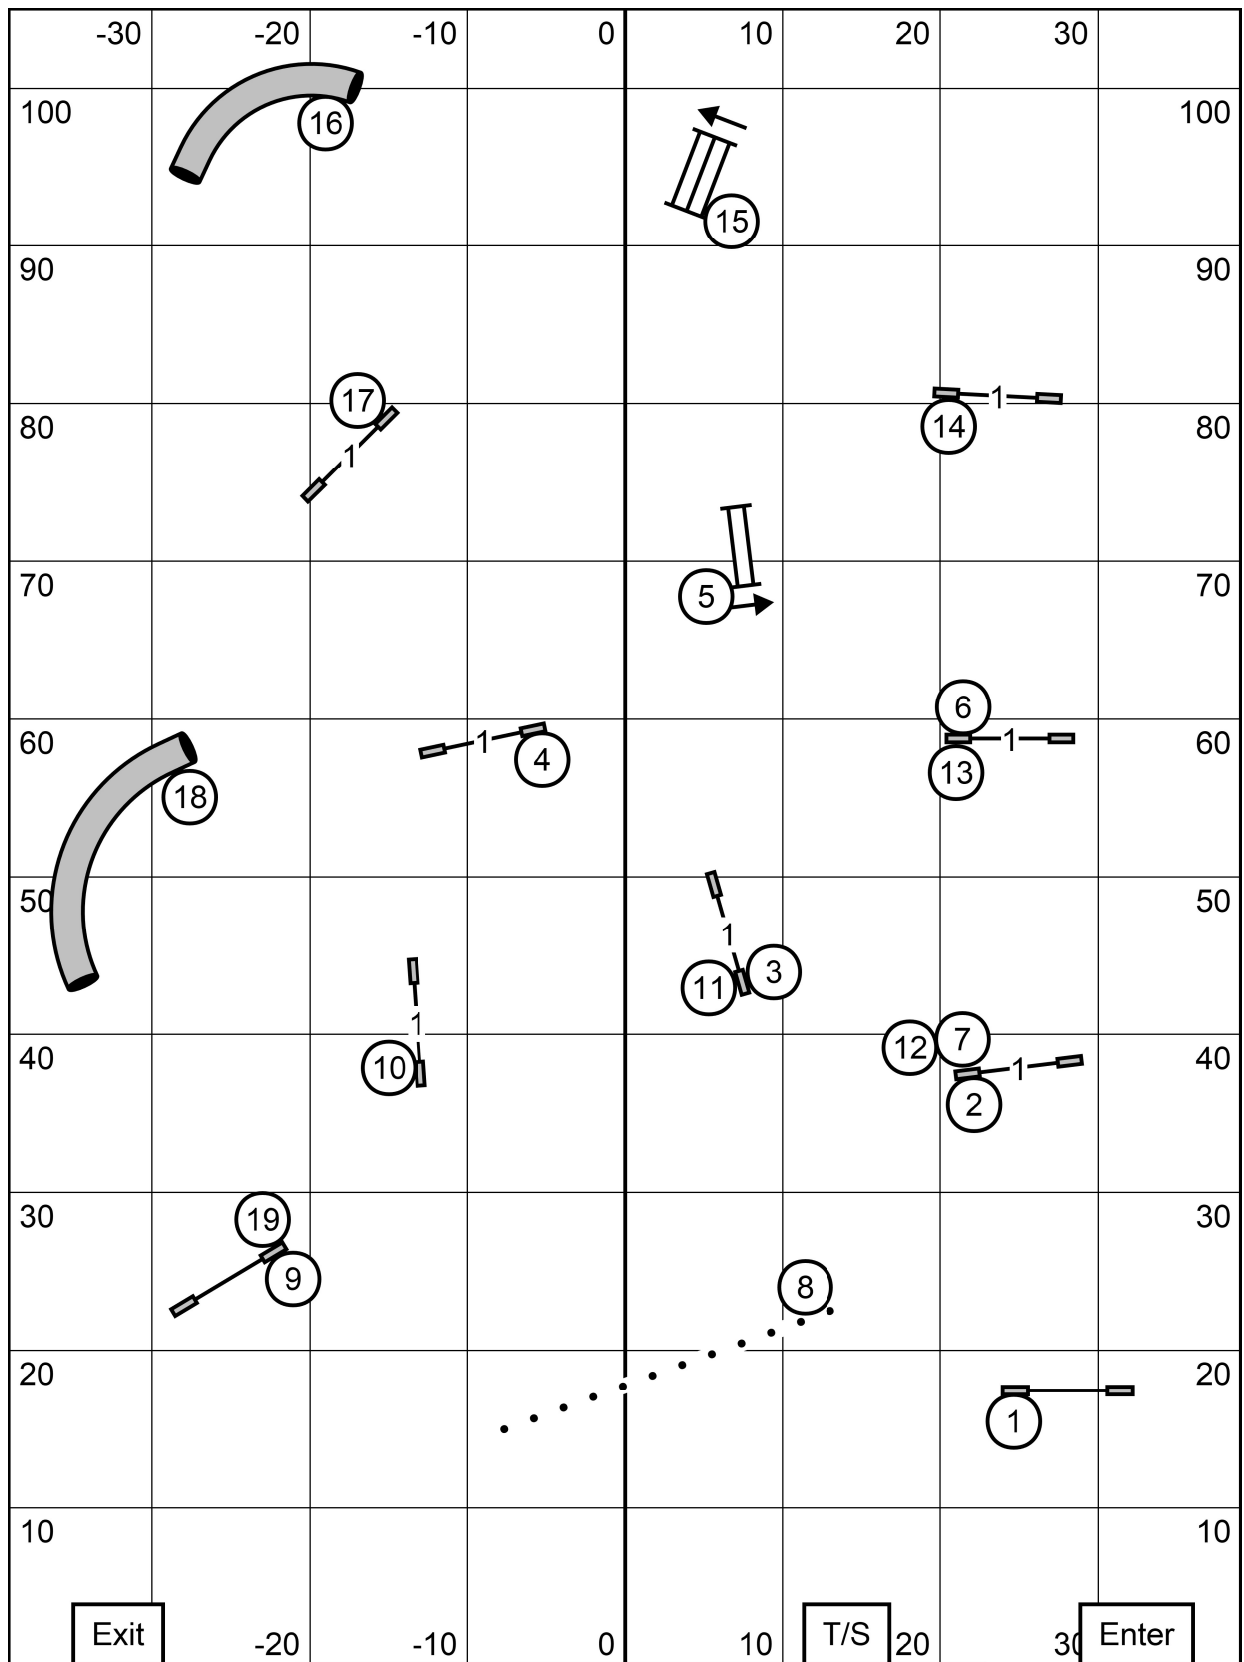

EXCELLENT / MASTER JWW

Eastern English Springer Spaniel Club
Amherst, NH
Feb 21, 2021
Designed by Zach Gulaboff Davis
Judged by Ken Fairchild