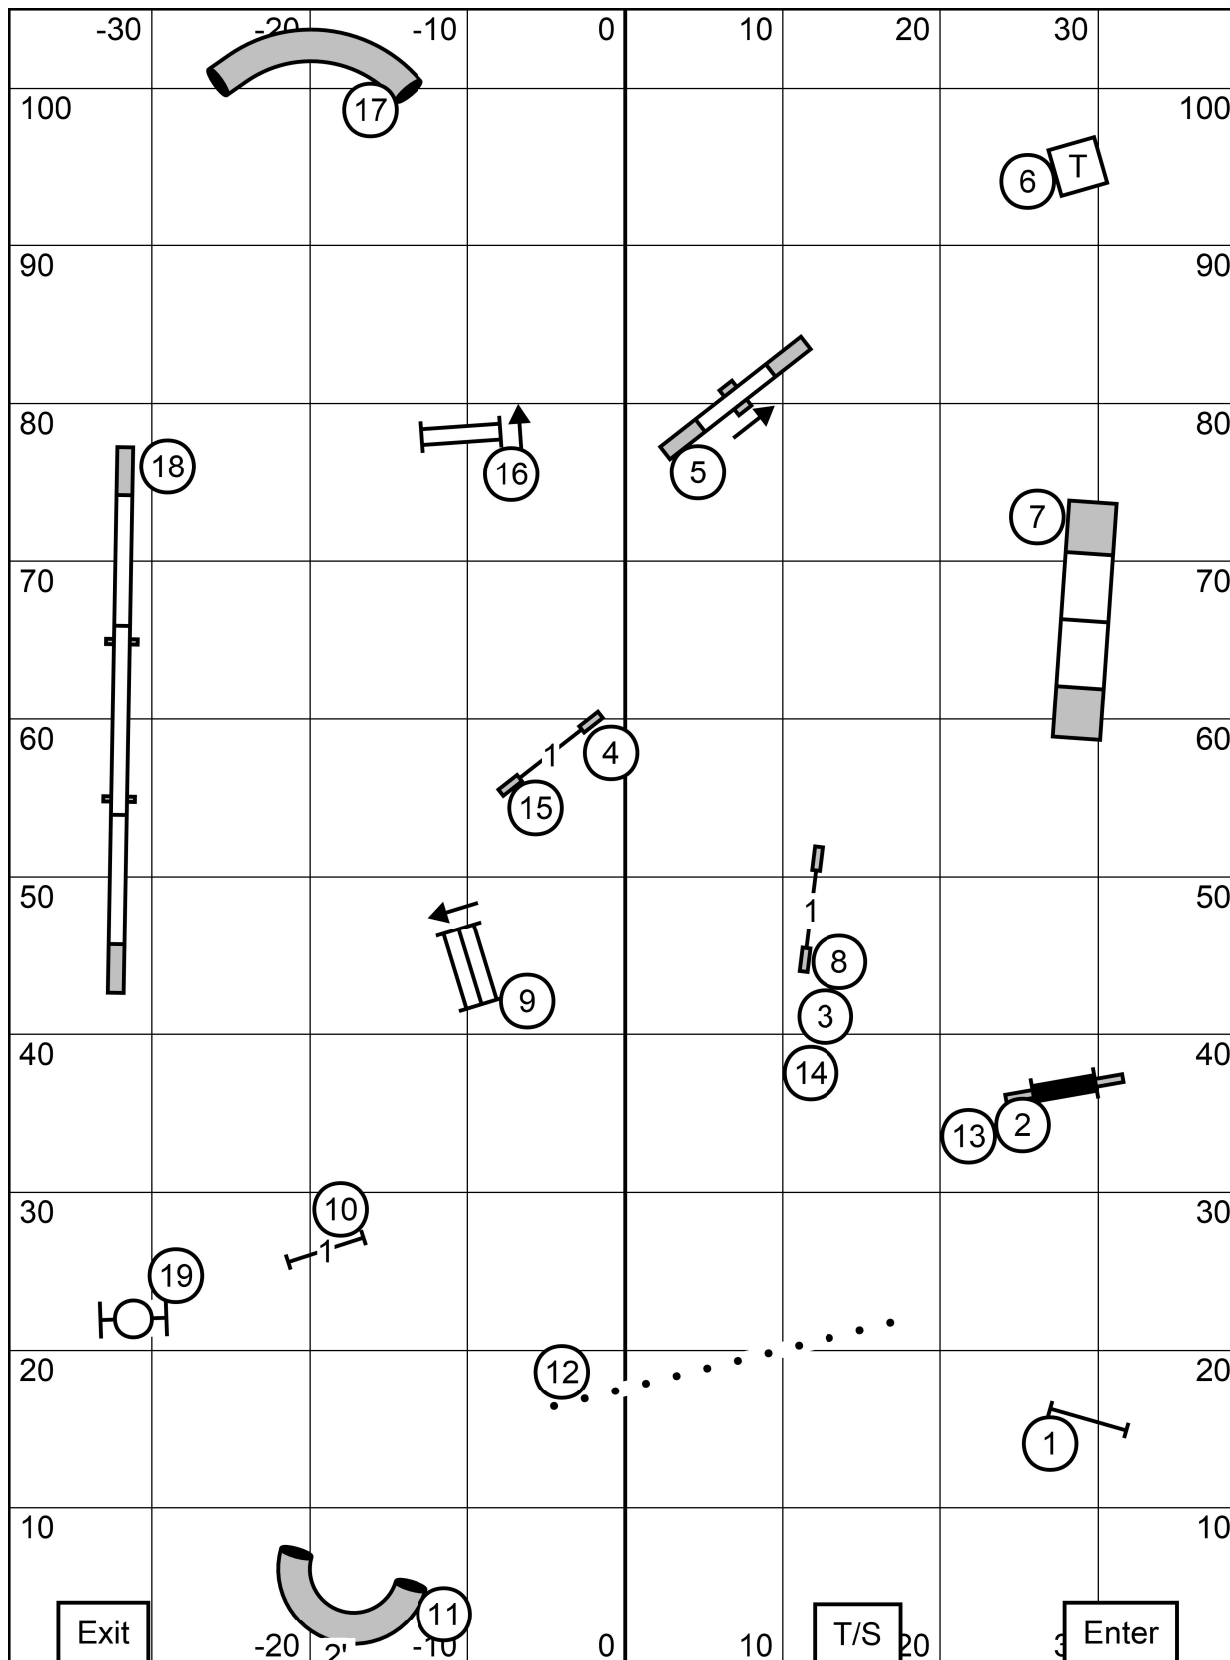

2: backside
 9: weave entry
 11-12: backside/360 deg. turn
 14: large wrap

PREMIER STANDARD
 Eastern English Springer Spaniel Club
 Amherst, NH
 Feb 21, 2021
 Designed by Zach Gulaboff Davis
 Judged by Ken Fairchild