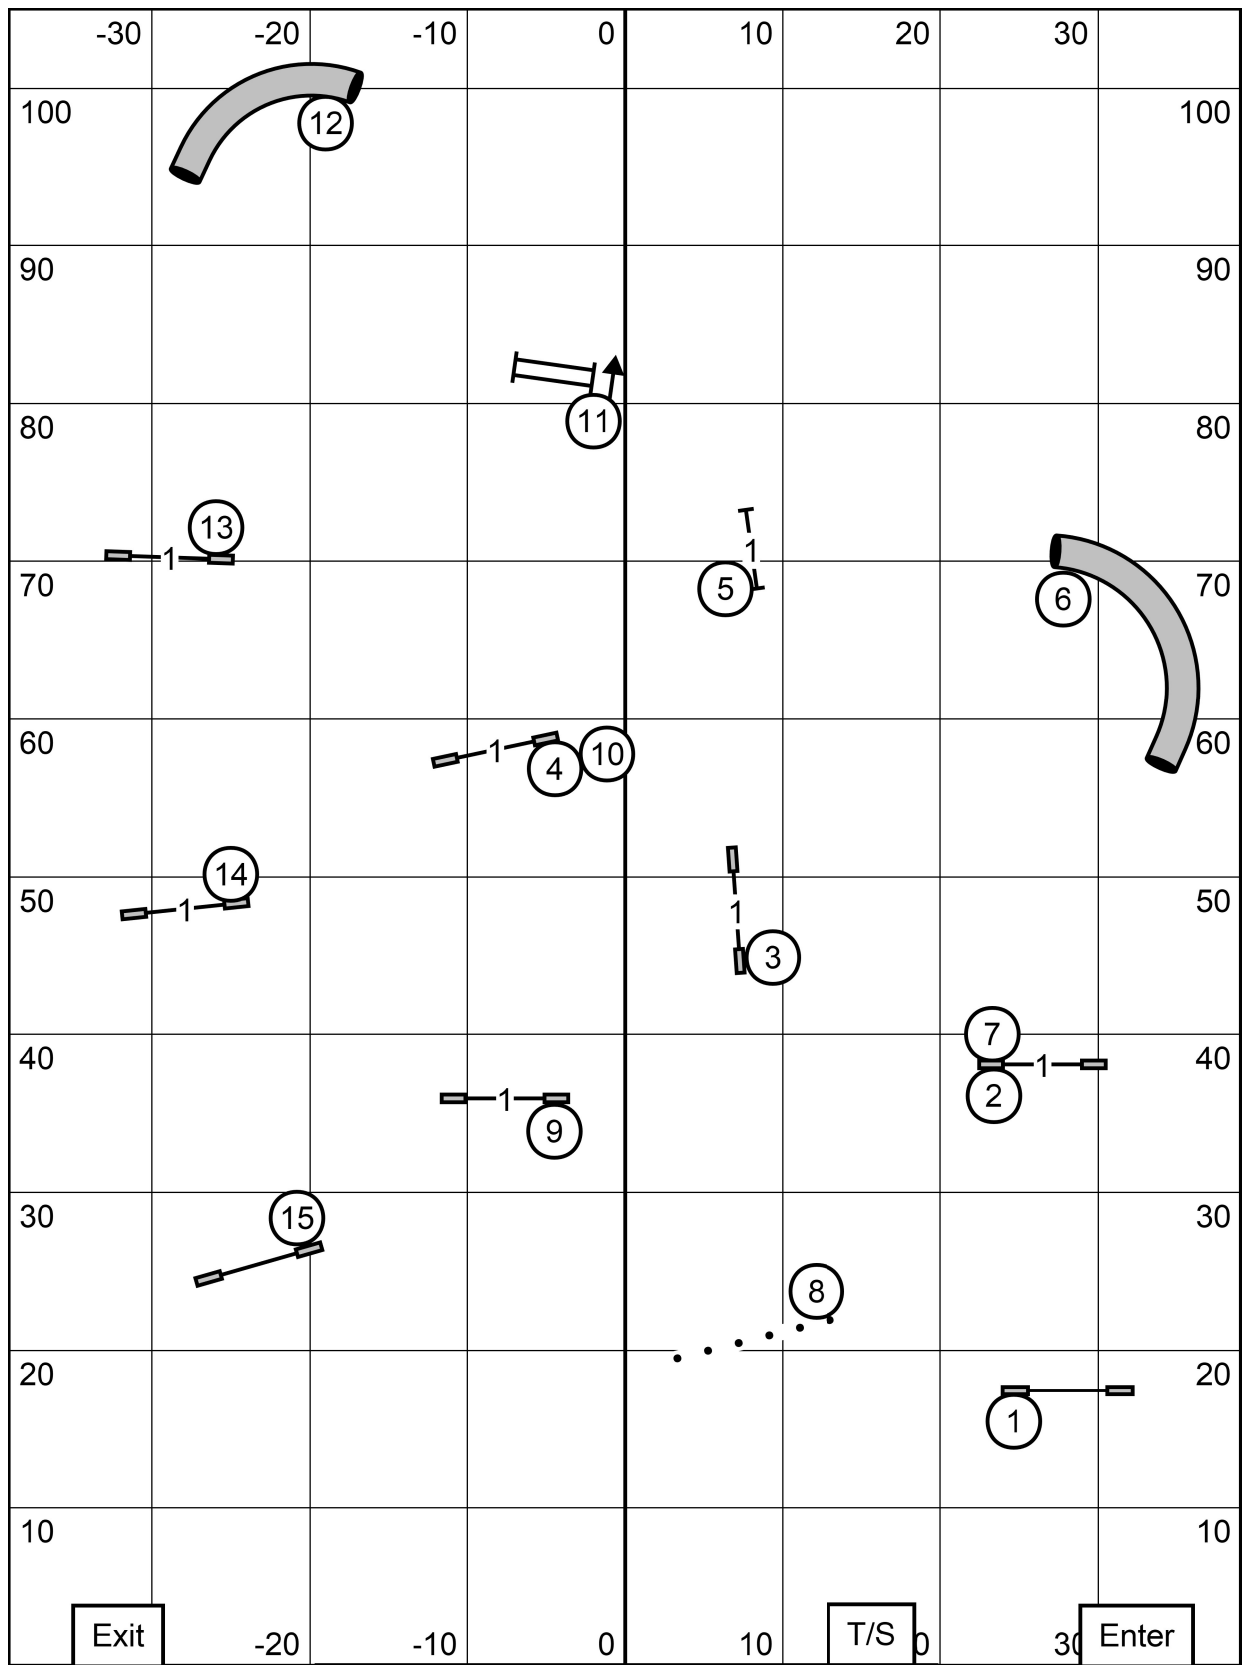

NOVICE JWW
Eastern English Springer Spaniel Club
Amherst, NH
Feb 21, 2021
Designed by Zach Gulaboff Davis
Judged by Ken Fairchild