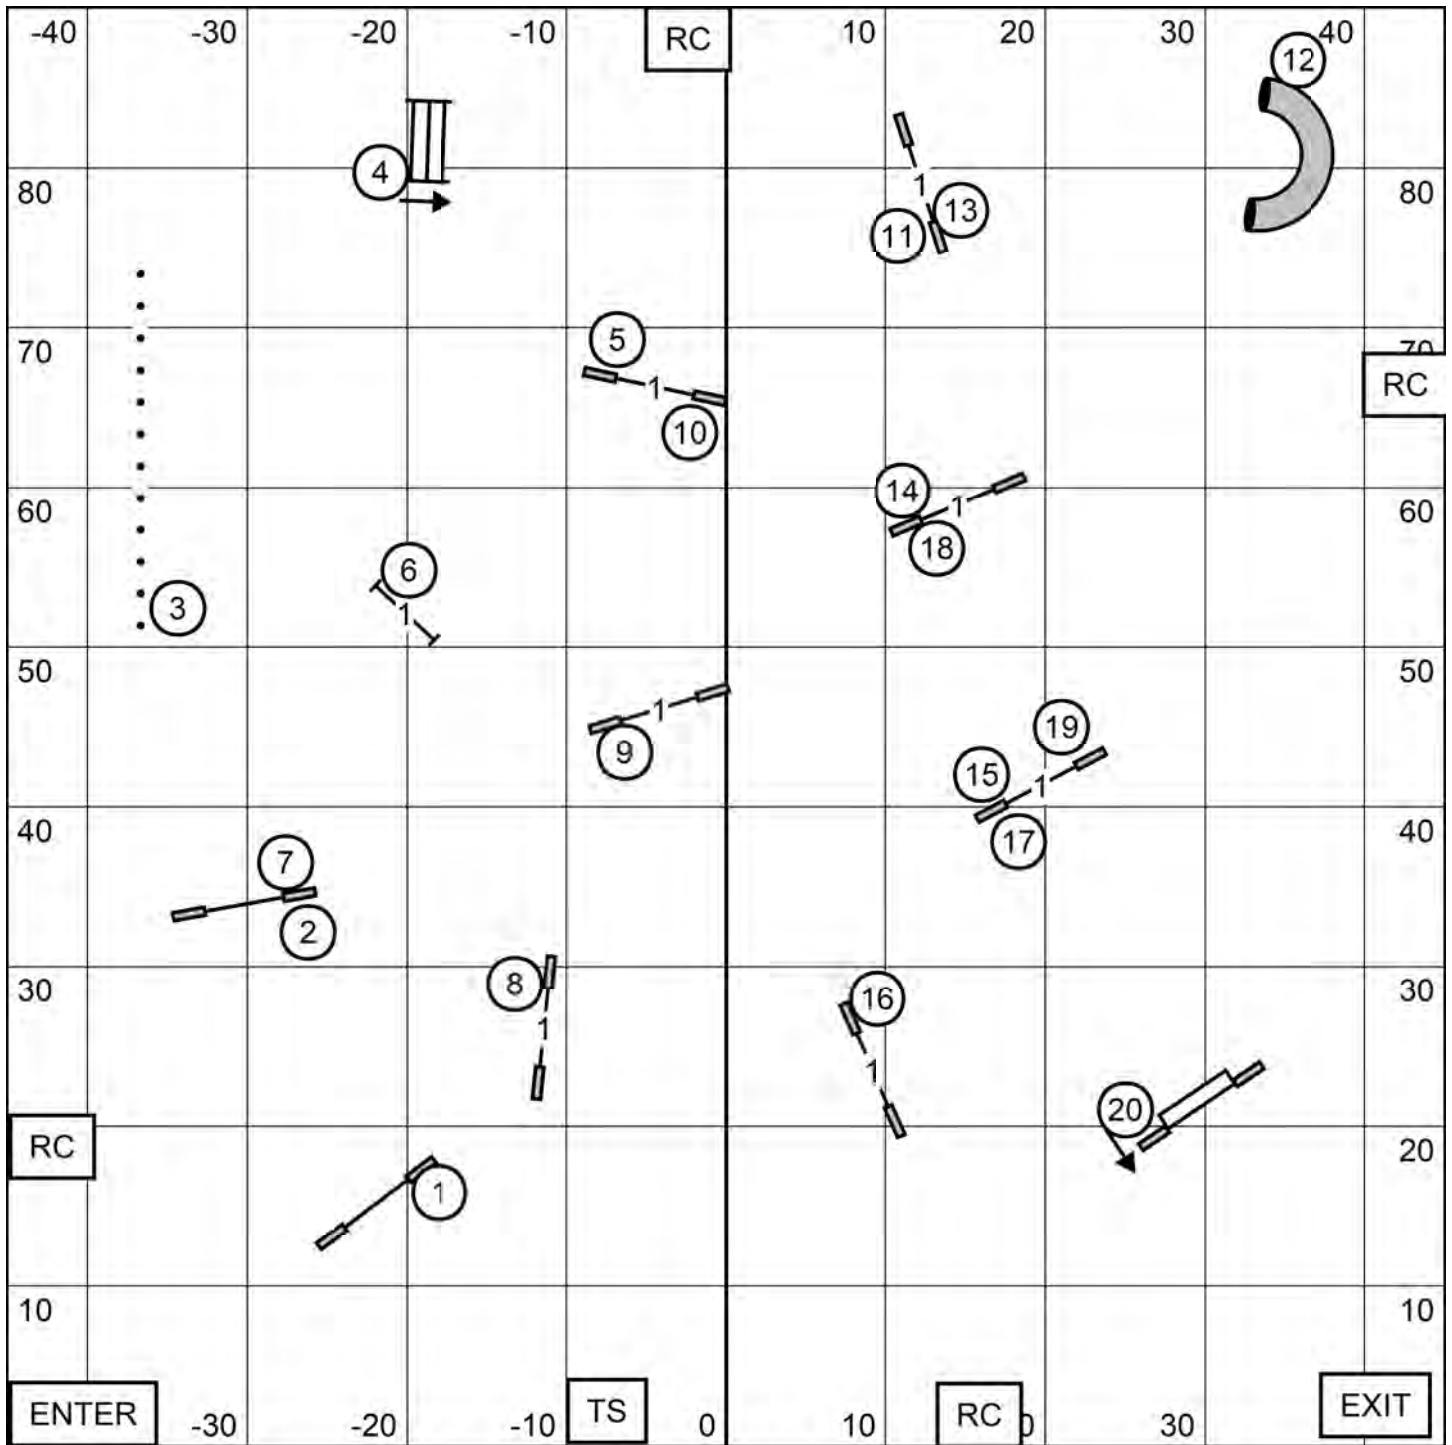

TALCOTT MOUNTAIN AGILITY CLUB
EXCELLENT/MASTER JWW 2
SATURDAY, FEBRUARY 27, 2021
DIANE DUNN FYFE