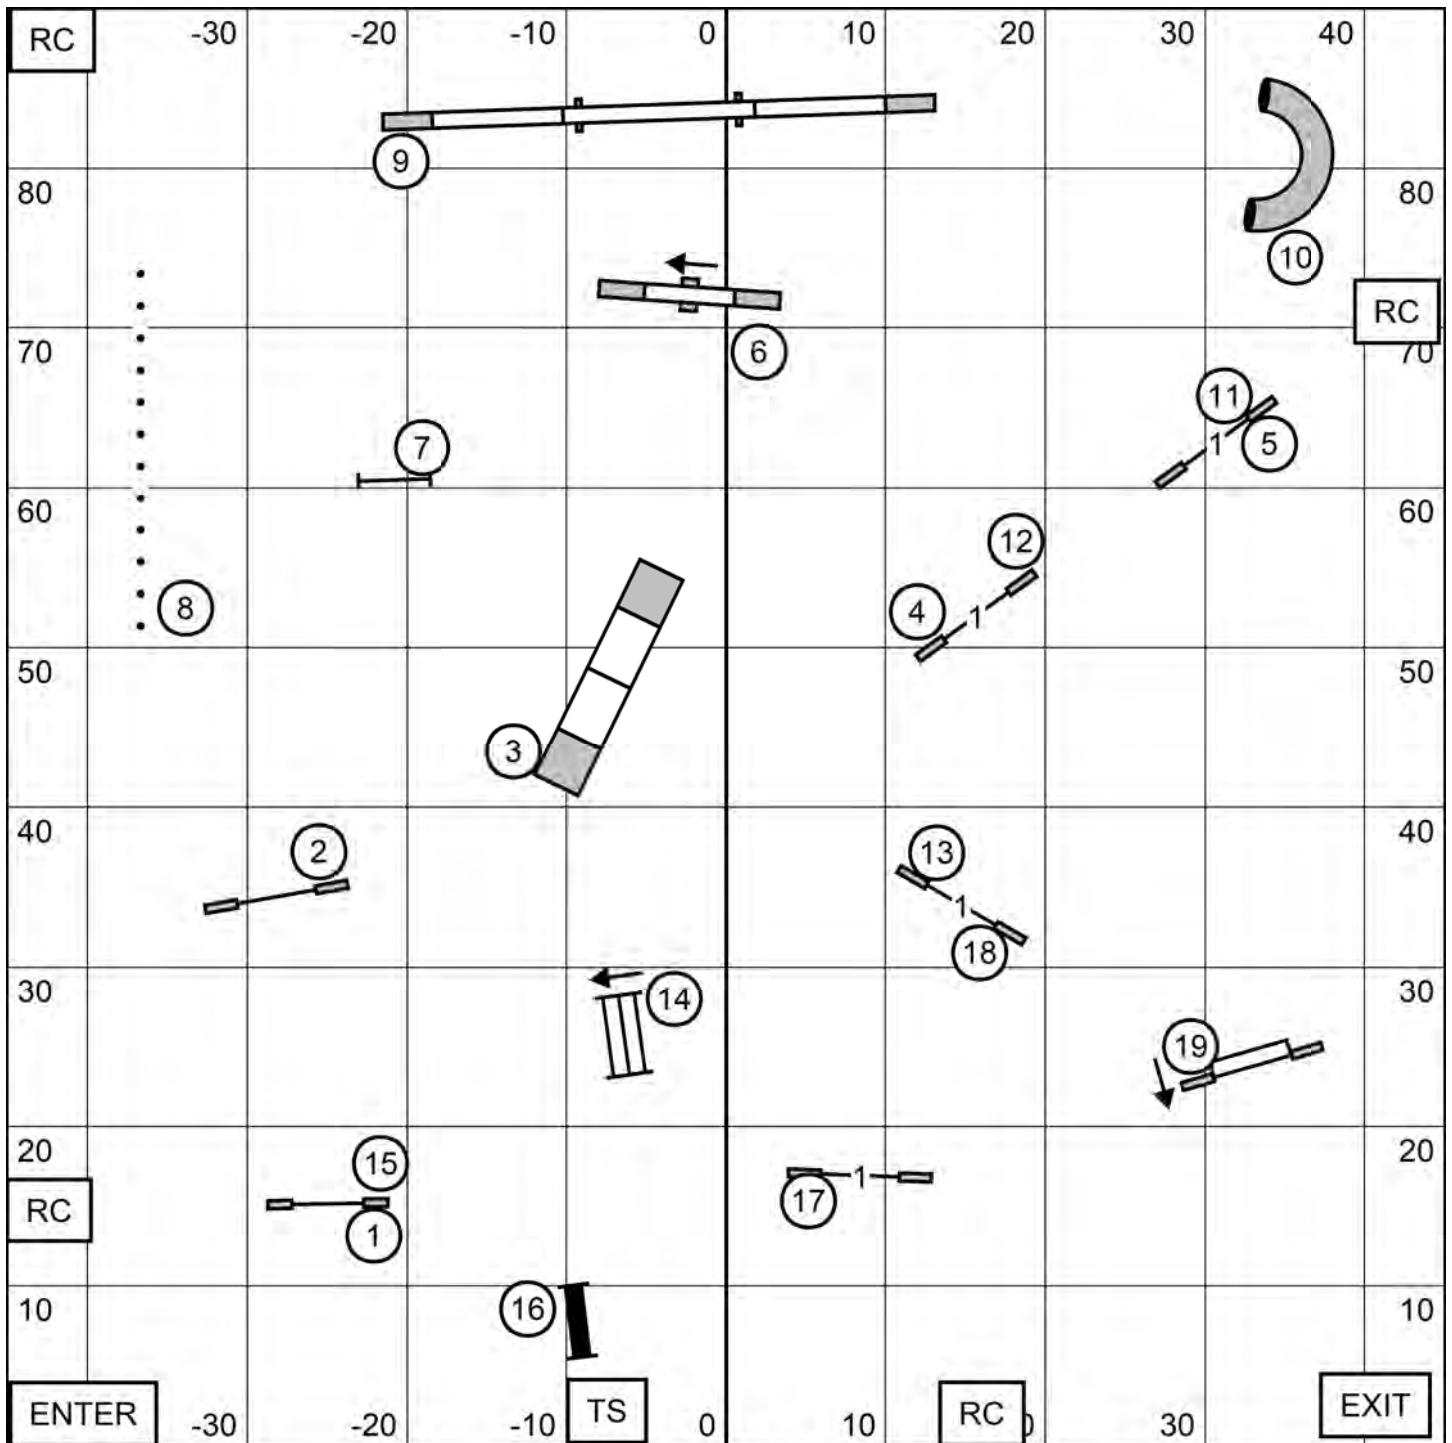

TALCOTT MOUNTAIN AGILITY CLUB
PREMIER STANDARD
SATURDAY, FEBRUARY 27, 2021
DIANE DUNN FYFE