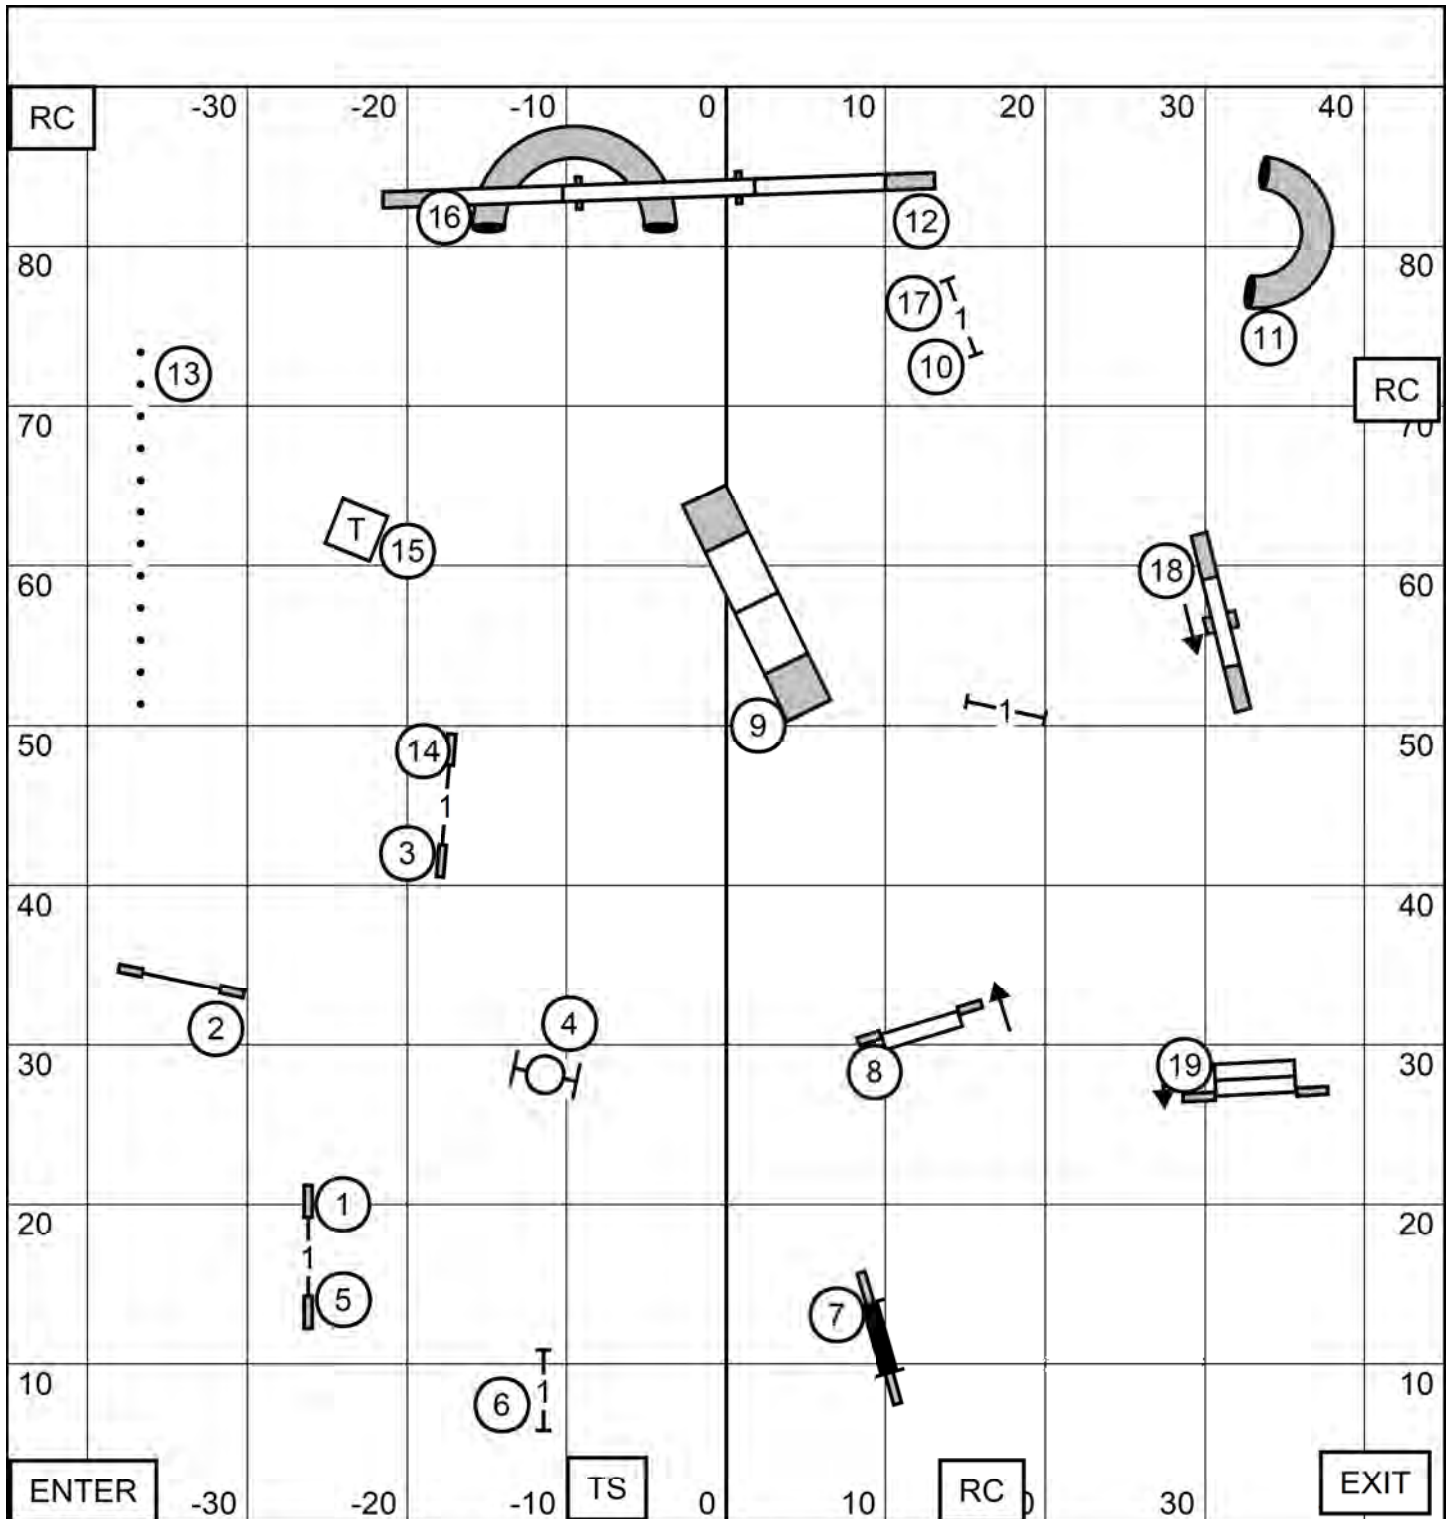

TALCOTT MOUNTAIN AGILITY CLUB
EXCELLENT/MASTER STANDARD 2
SATURDAY, FEBRUARY 27, 2021
DIANE DUNN FYFE