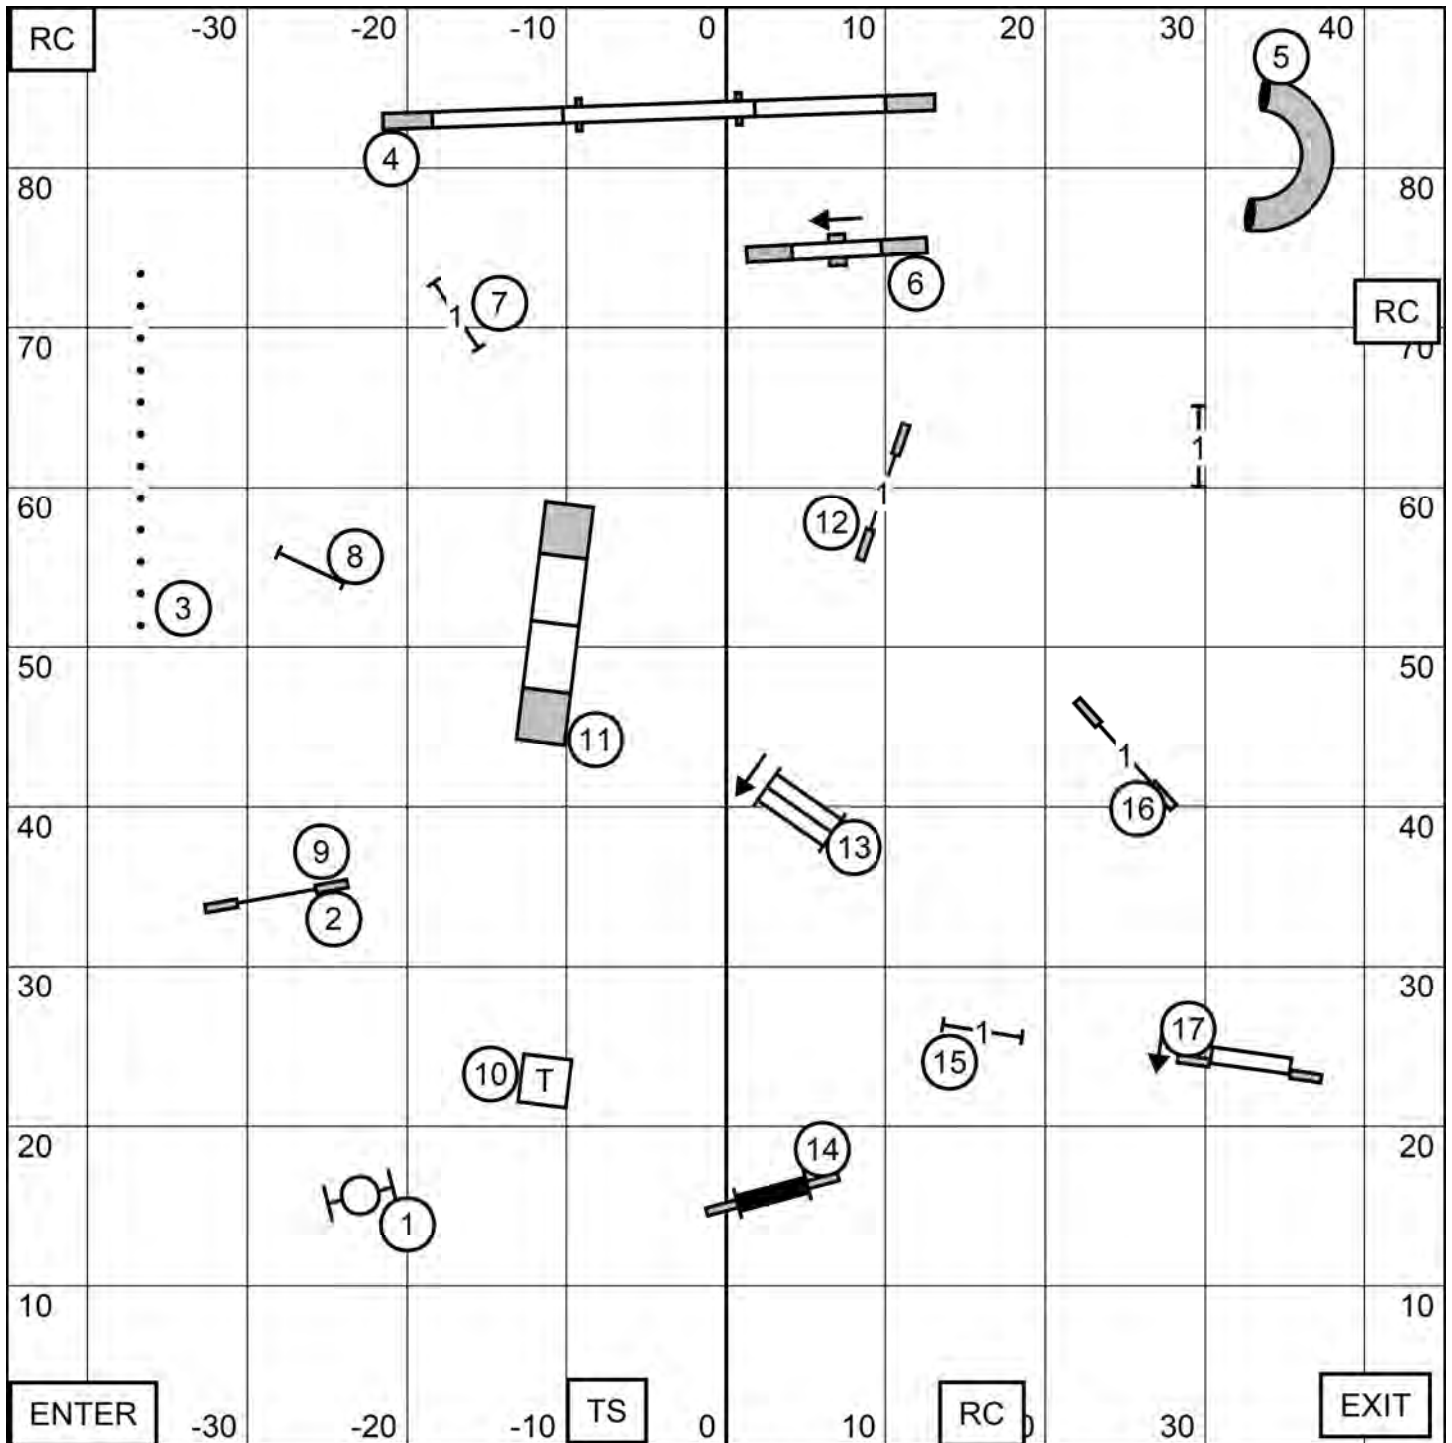

TALCOTT MOUNTAIN AGILITY CLUB
NOVICE STANDARD 1
 SATURDAY, FEBRUARY 27, 2021
 DIANE DUNN FYFE

TALCOTT MOUNTAIN AGILITY CLUB
NOVICE STANDARD 2
 SATURDAY, FEBRUARY 27, 2021
 DIANE DUNN FYFE

TALCOTT MOUNTAIN AGILITY CLUB
OPEN STANDARD 1
 SATURDAY, FEBRUARY 27, 2021
 DIANE DUNN FYFE