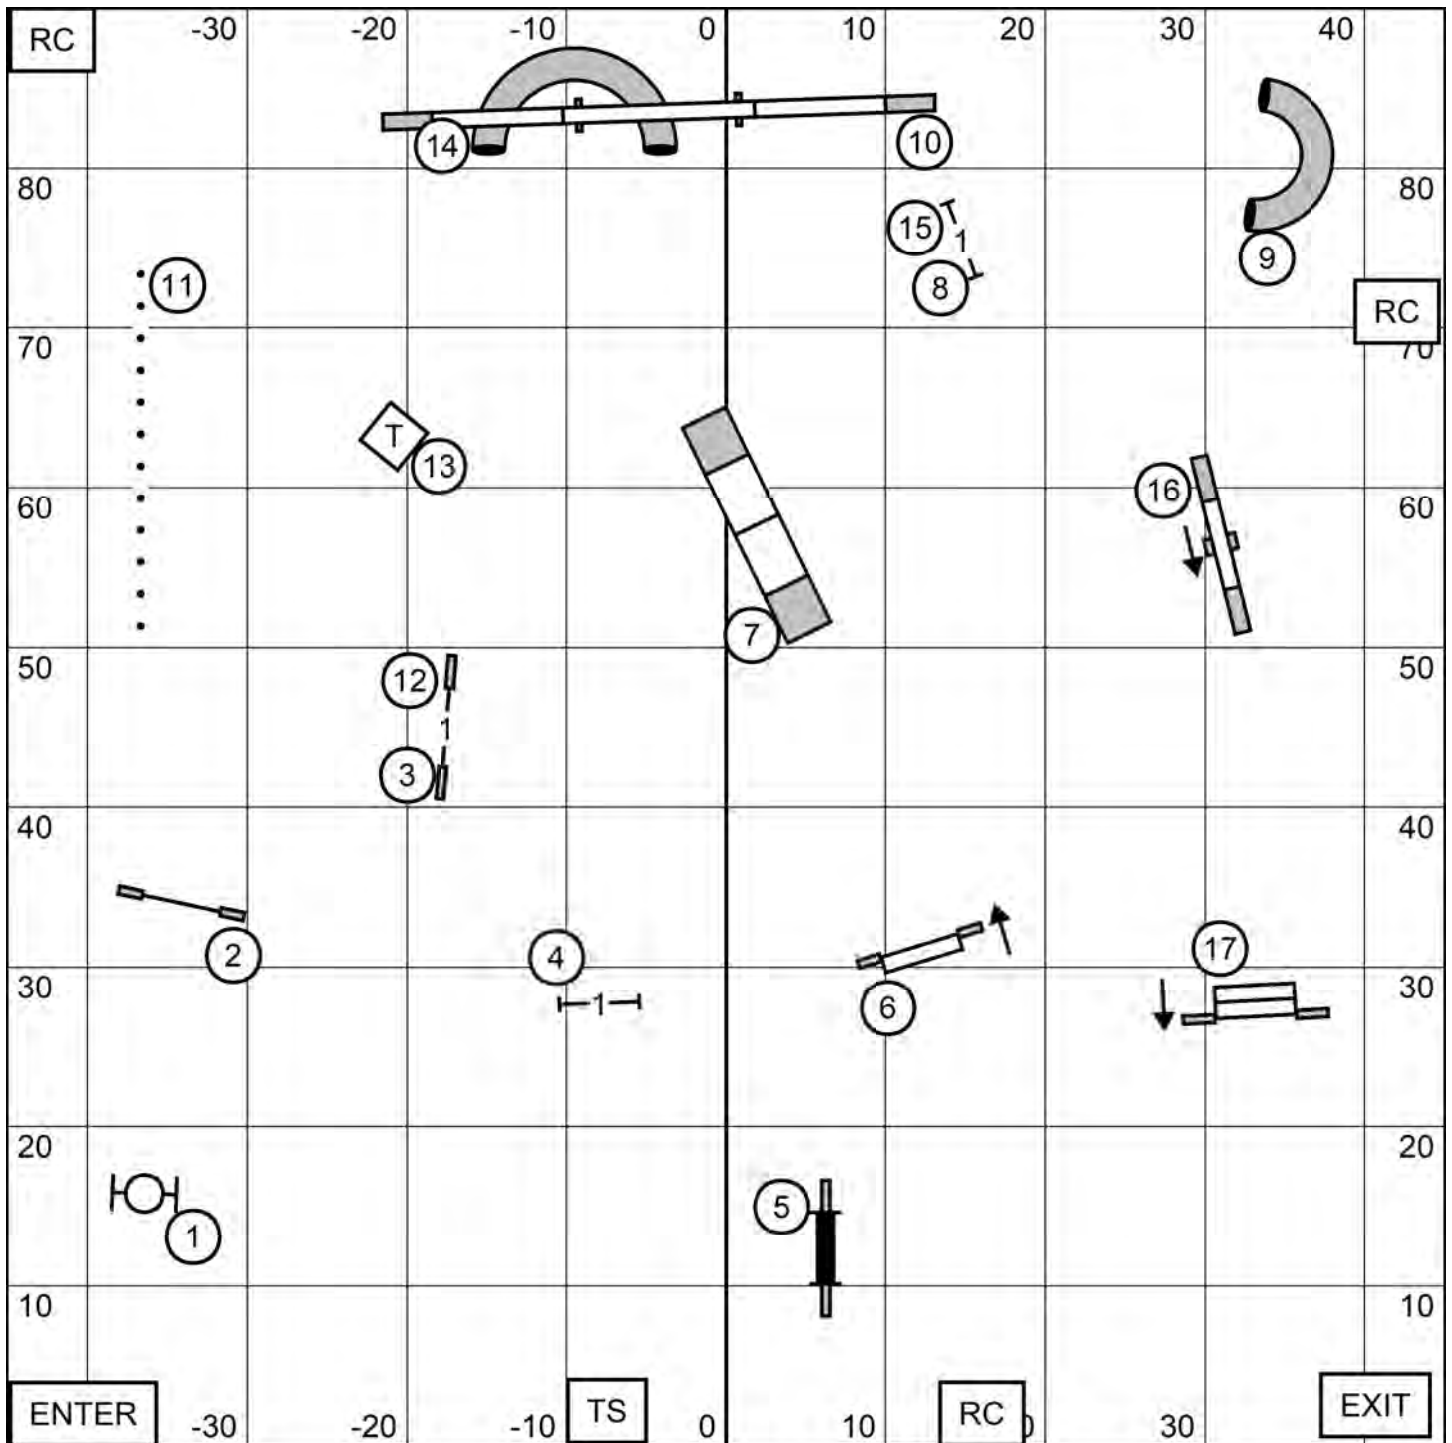

TALCOTT MOUNTAIN AGILITY CLUB
NOVICE STANDARD 1
 SATURDAY, FEBRUARY 27, 2021
 DIANE DUNN FYFE

TALCOTT MOUNTAIN AGILITY CLUB
NOVICE STANDARD 2
 SATURDAY, FEBRUARY 27, 2021
 DIANE DUNN FYFE

TALCOTT MOUNTAIN AGILITY CLUB
OPEN STANDARD 1
 SATURDAY, FEBRUARY 27, 2021
 DIANE DUNN FYFE