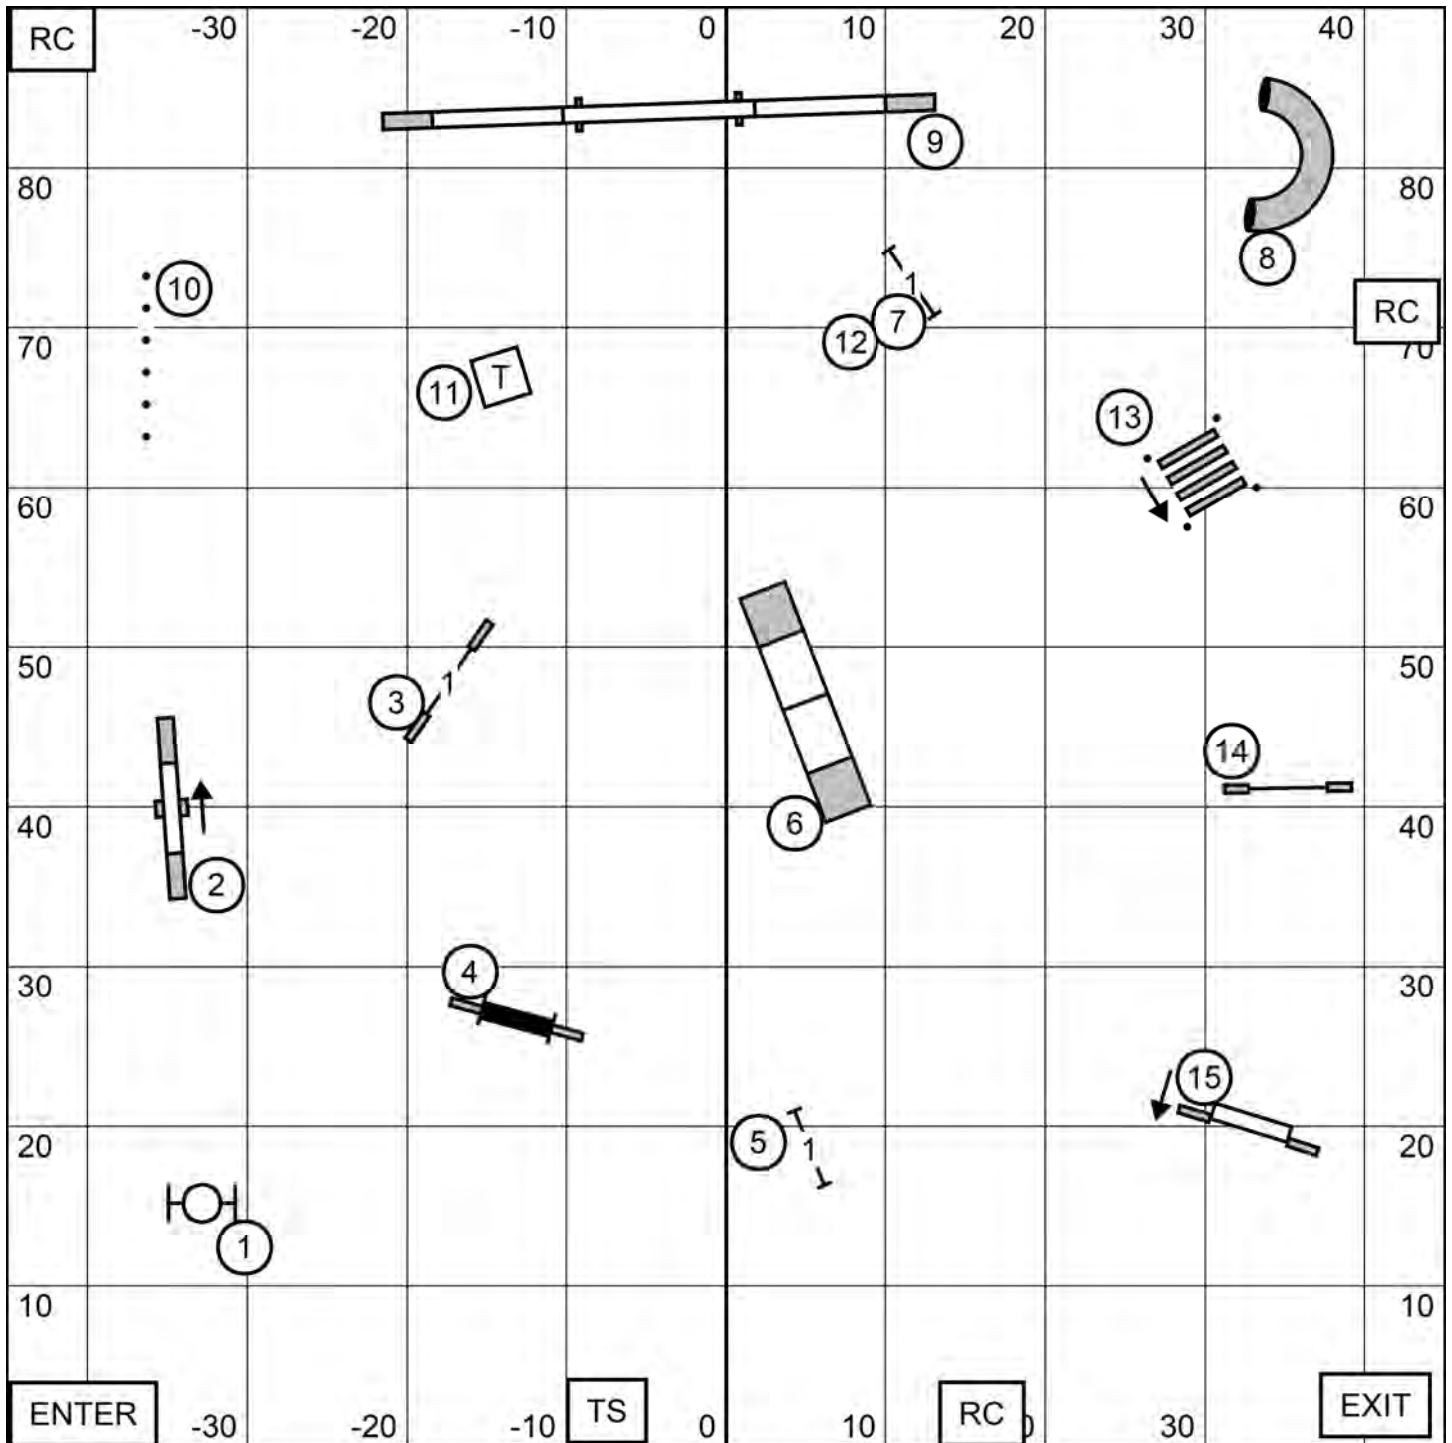

TALCOTT MOUNTAIN AGILITY CLUB
NOVICE STANDARD 1
 SATURDAY, FEBRUARY 27, 2021
 DIANE DUNN FYFE

TALCOTT MOUNTAIN AGILITY CLUB
NOVICE STANDARD 2
 SATURDAY, FEBRUARY 27, 2021
 DIANE DUNN FYFE

TALCOTT MOUNTAIN AGILITY CLUB
OPEN STANDARD 1
 SATURDAY, FEBRUARY 27, 2021
 DIANE DUNN FYFE