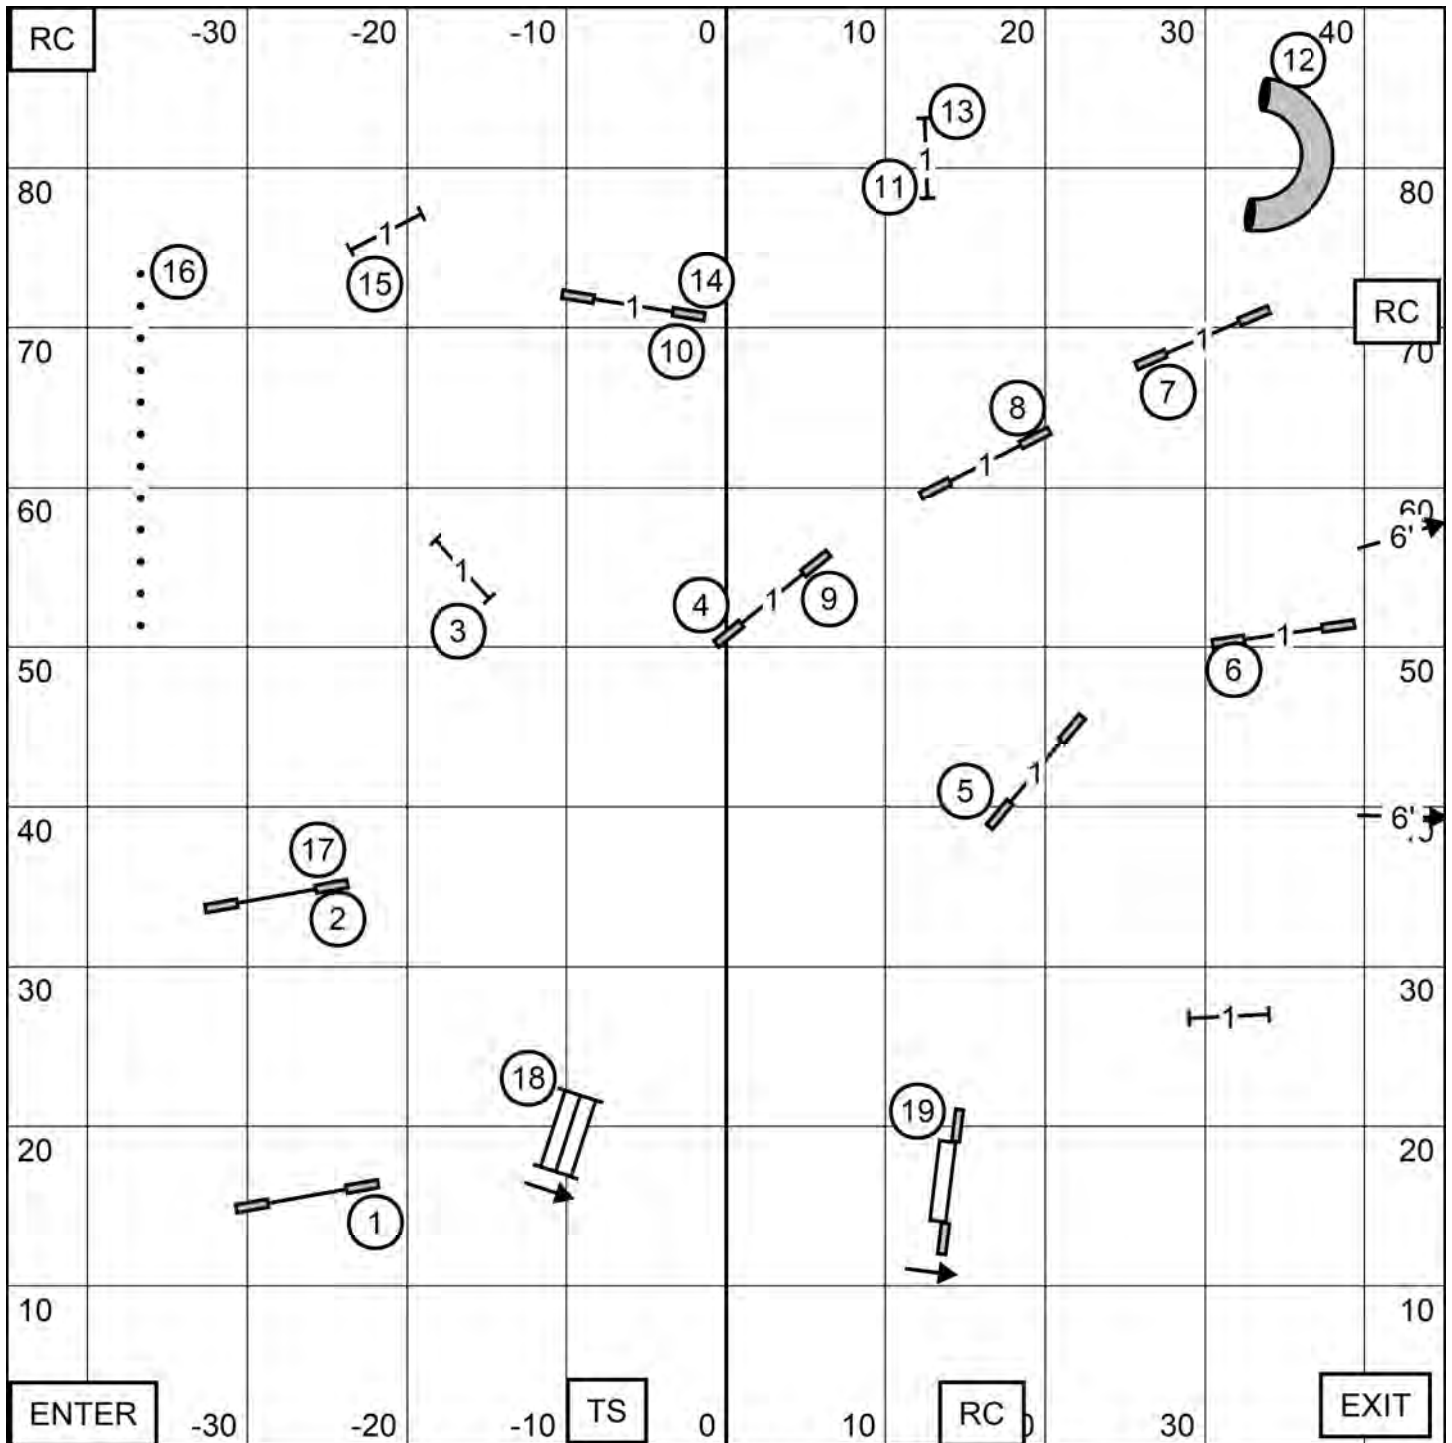

TALCOTT MOUNTAIN AGILITY CLUB
EXCELLENT/MASTER JWW 1
SATURDAY, FEBRUARY 27, 2021
DIANE DUNN FYFE