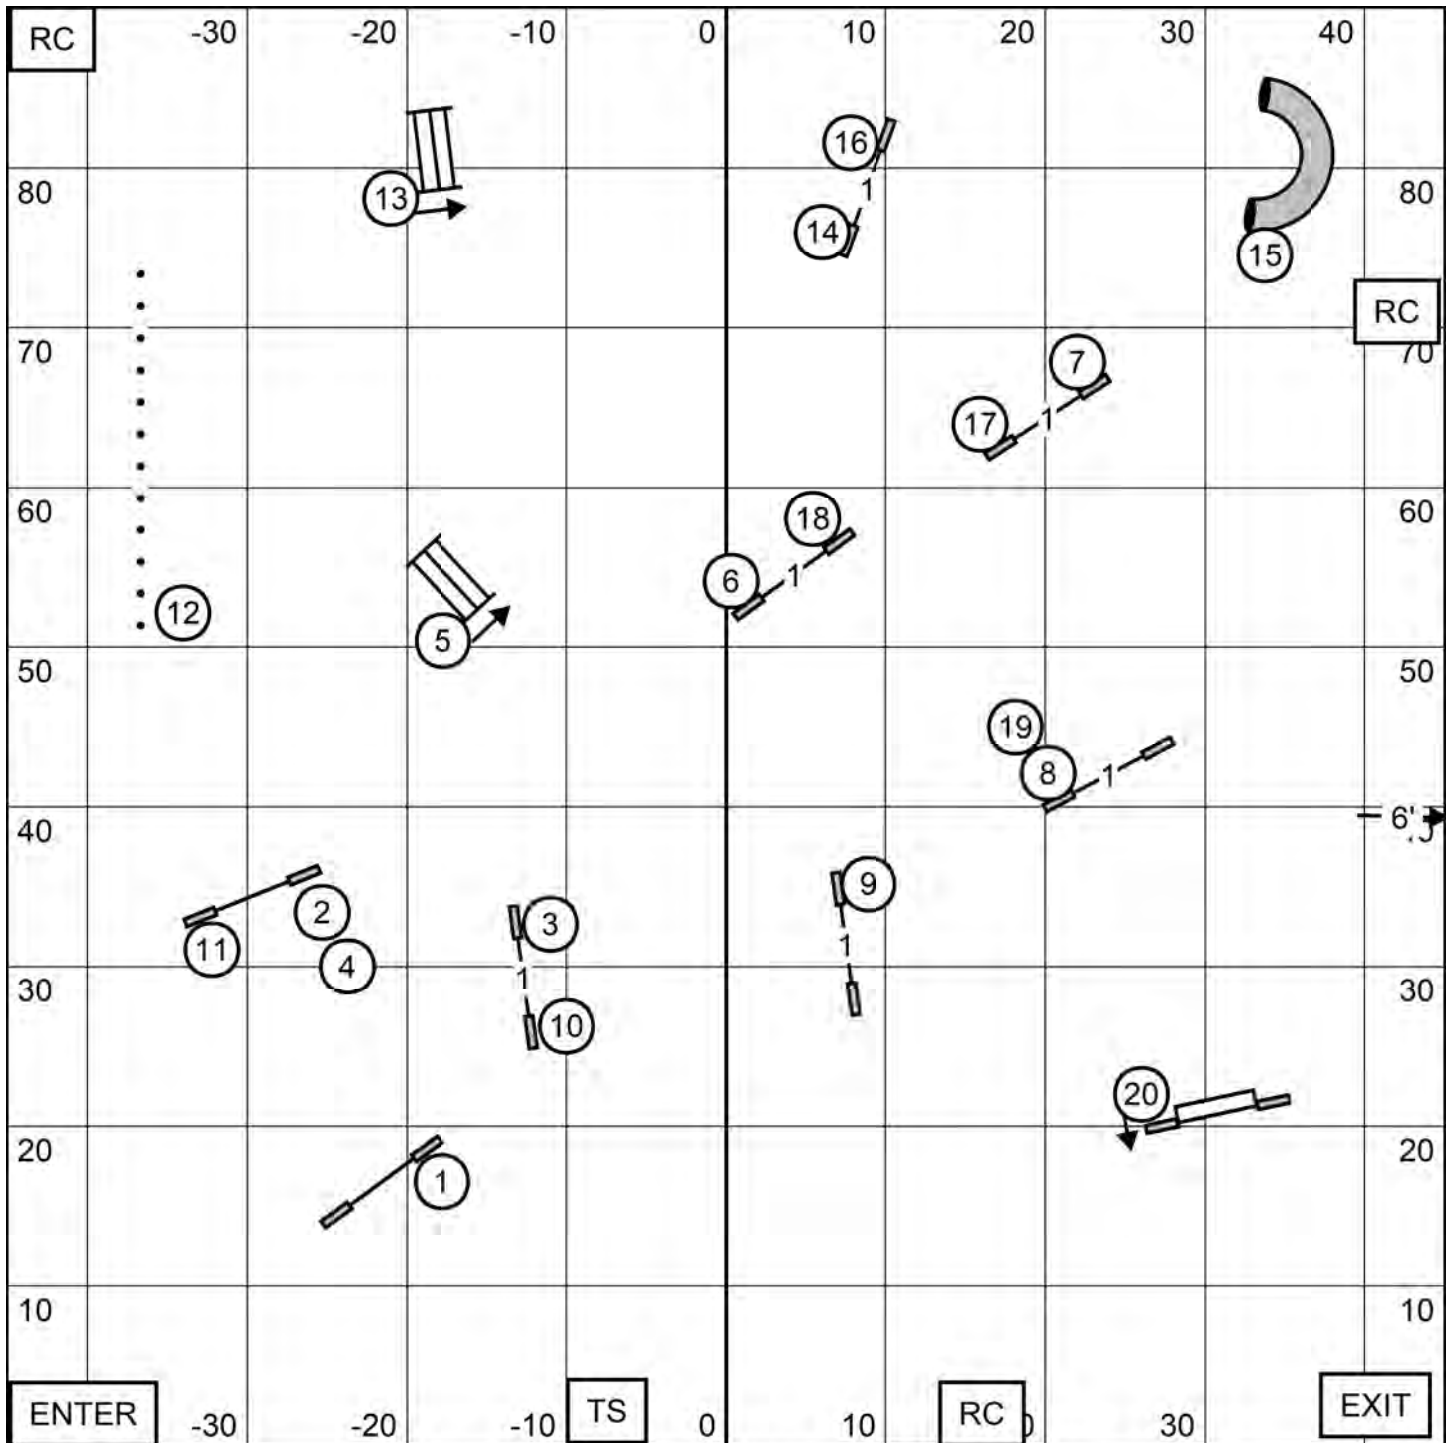

TALCOTT MOUNTAIN AGILITY CLUB
PREMIER JWW
SATURDAY, FEBRUARY 27, 2021
DIANE DUNN FYFE