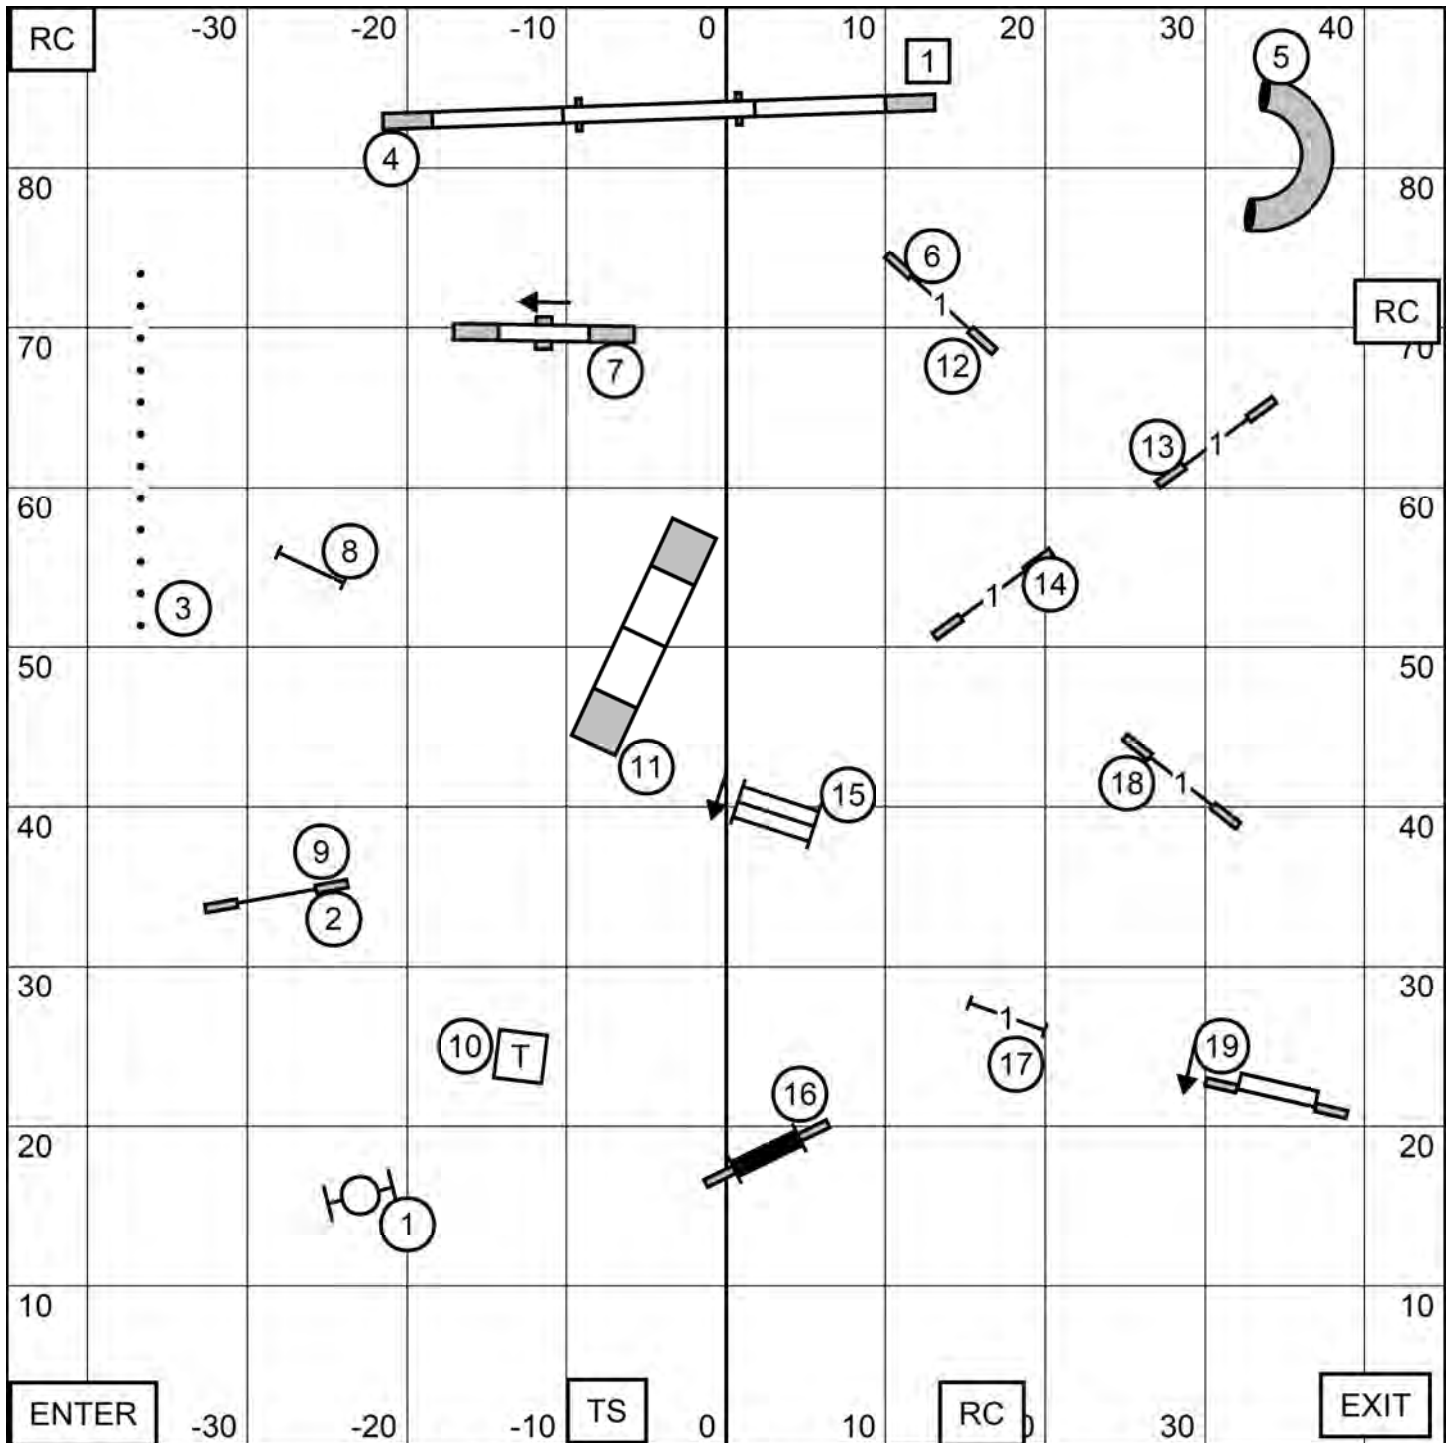

TALCOTT MOUNTAIN AGILITY CLUB
EXCELLENT/MASTER STANDARD 1
SATURDAY, FEBRUARY 27, 2021
DIANE DUNN FYFE