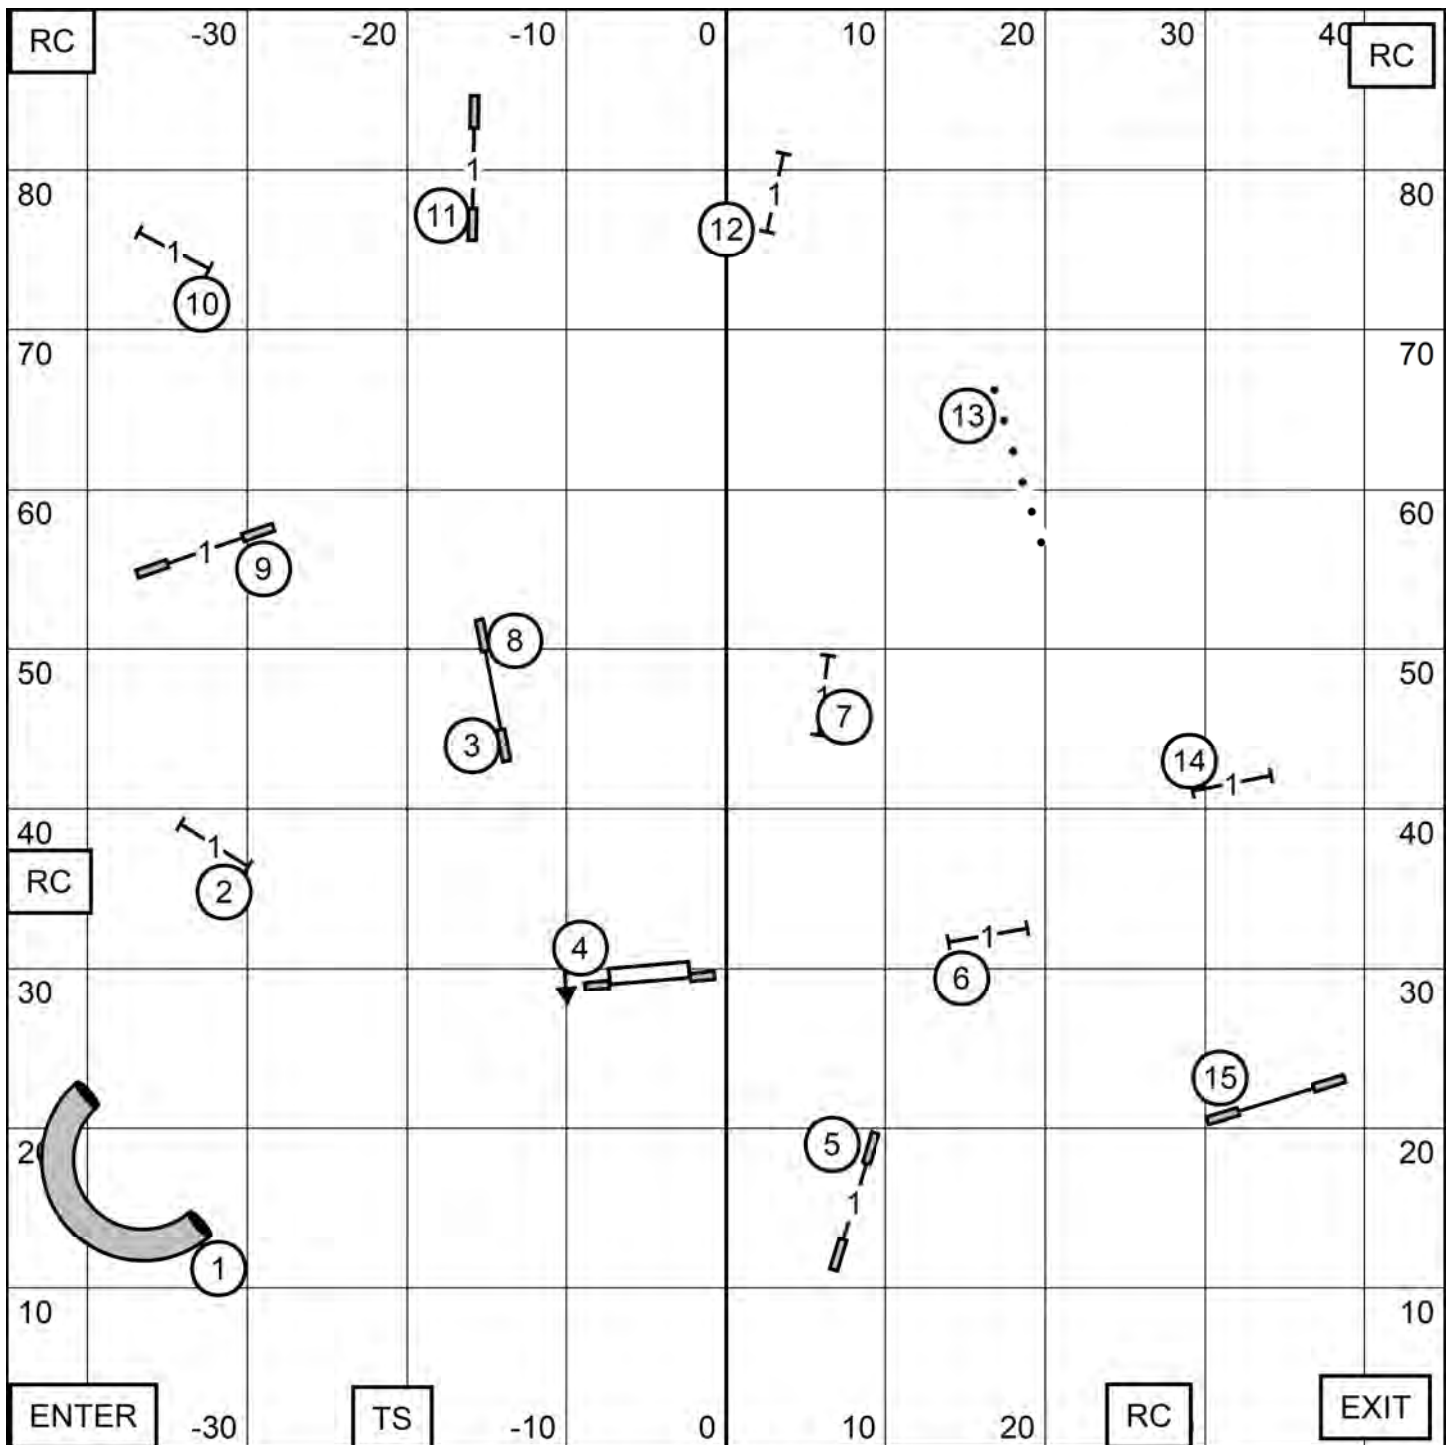

TALCOTT MOUNTAIN AGILITY CLUB
NOVICE JWW 1
 SUNDAY, FEBRUARY 28, 2021
 DIANE DUNN FYFE

TALCOTT MOUNTAIN AGILITY CLUB
NOVICE JWW 2
 SUNDAY, FEBRUARY 28, 2021
 DIANE DUNN FYFE

TALCOTT MOUNTAIN AGILITY CLUB
OPEN JWW 1
 SUNDAY, FEBRUARY 28, 2021
 DIANE DUNN FYFE