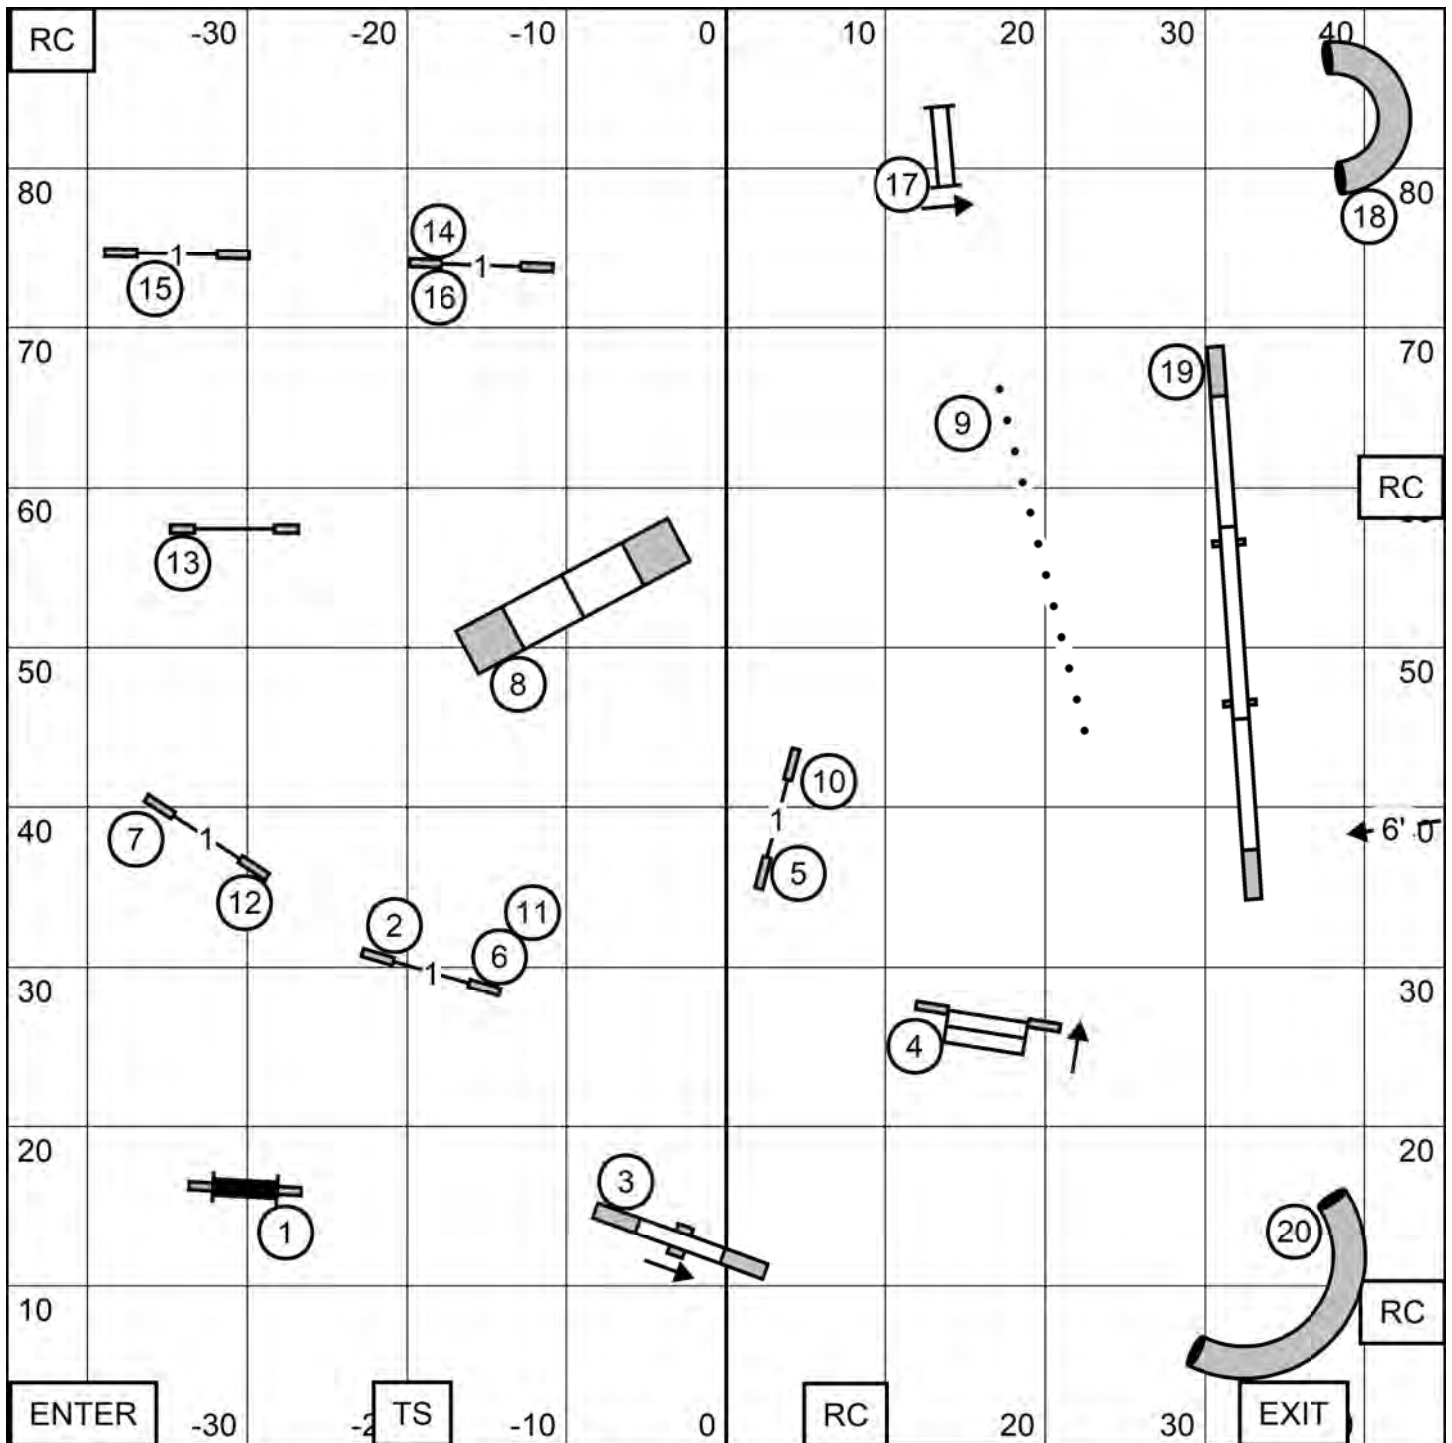

TALCOTT MOUNTAIN AGILITY CLUB
PREMIER STANDARD
SUNDAY, FEBRUARY 28, 2021
DIANE DUNN FYFE