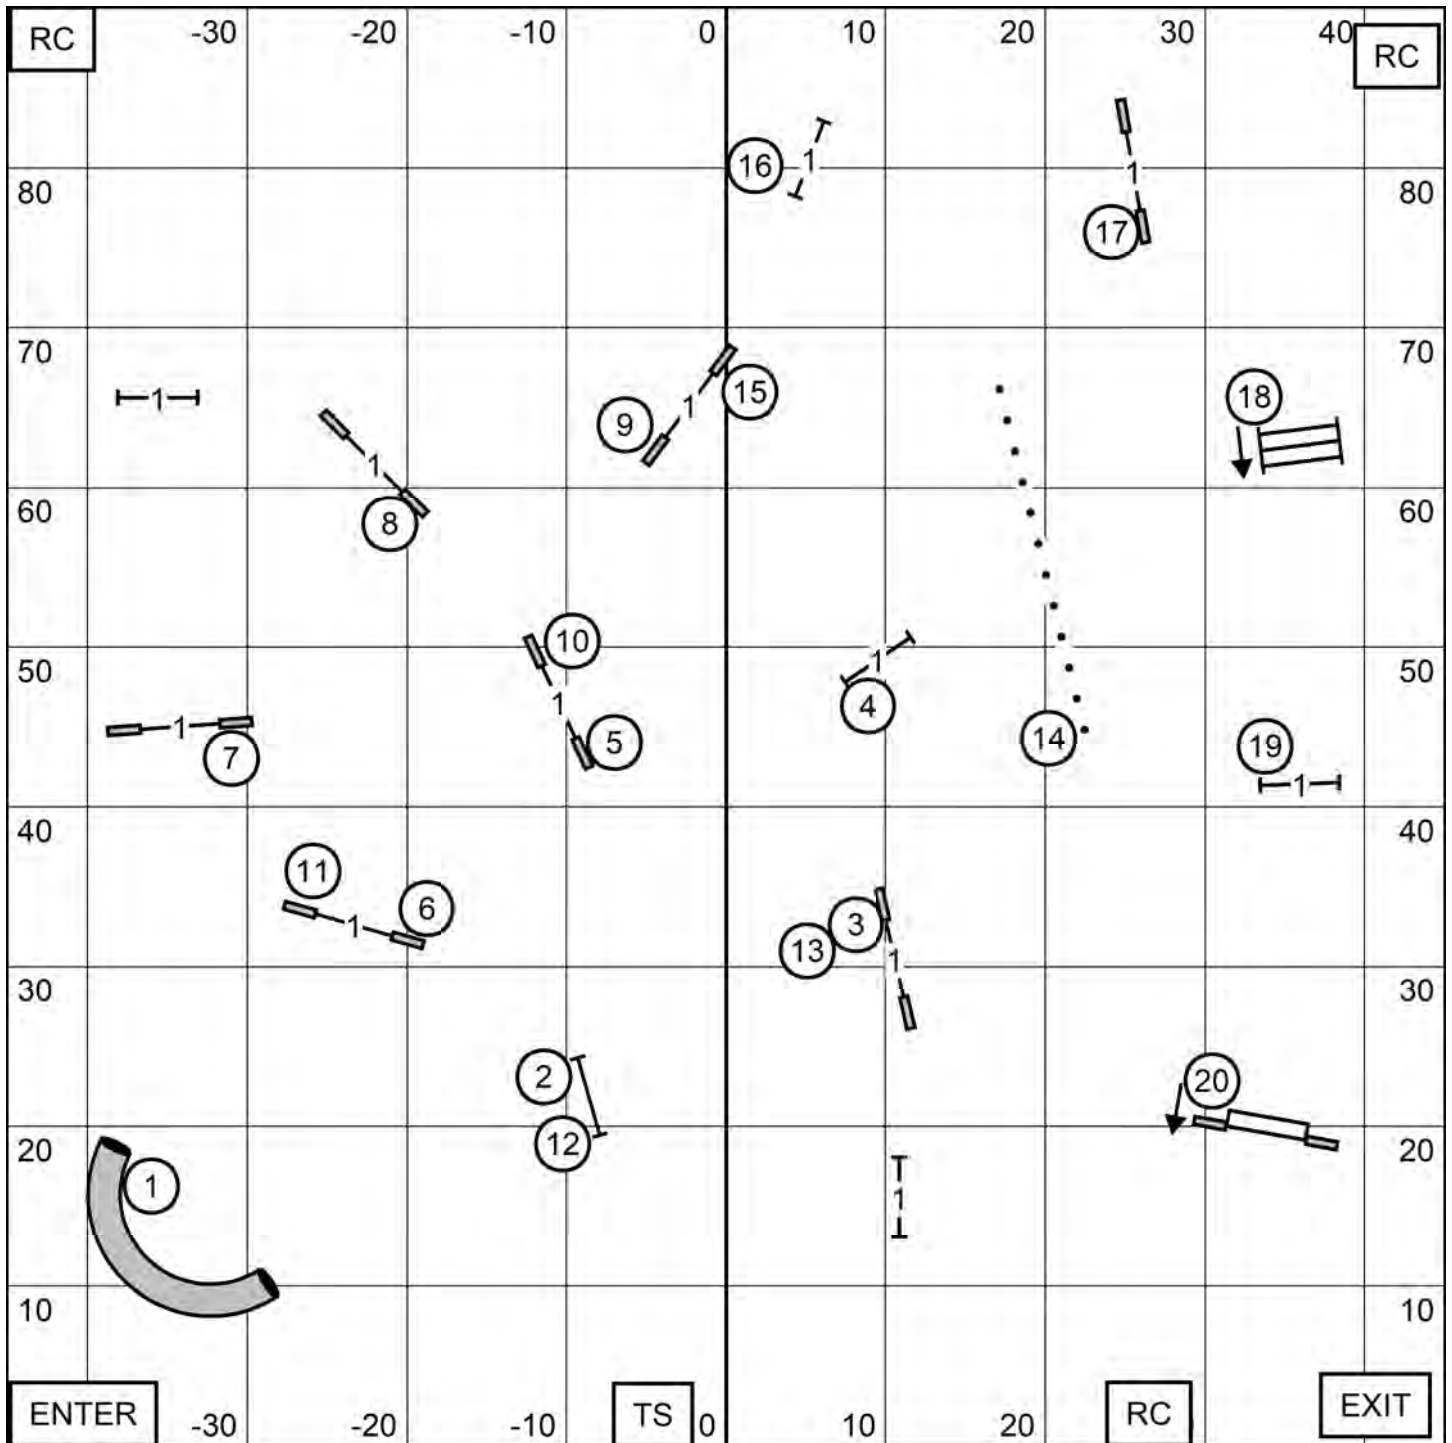

TALCOTT MOUNTAIN AGILITY CLUB
EXCELLENT/MASTER JWW 1
SUNDAY, FEBRUARY 28, 2021
DIANE DUNN FYFE