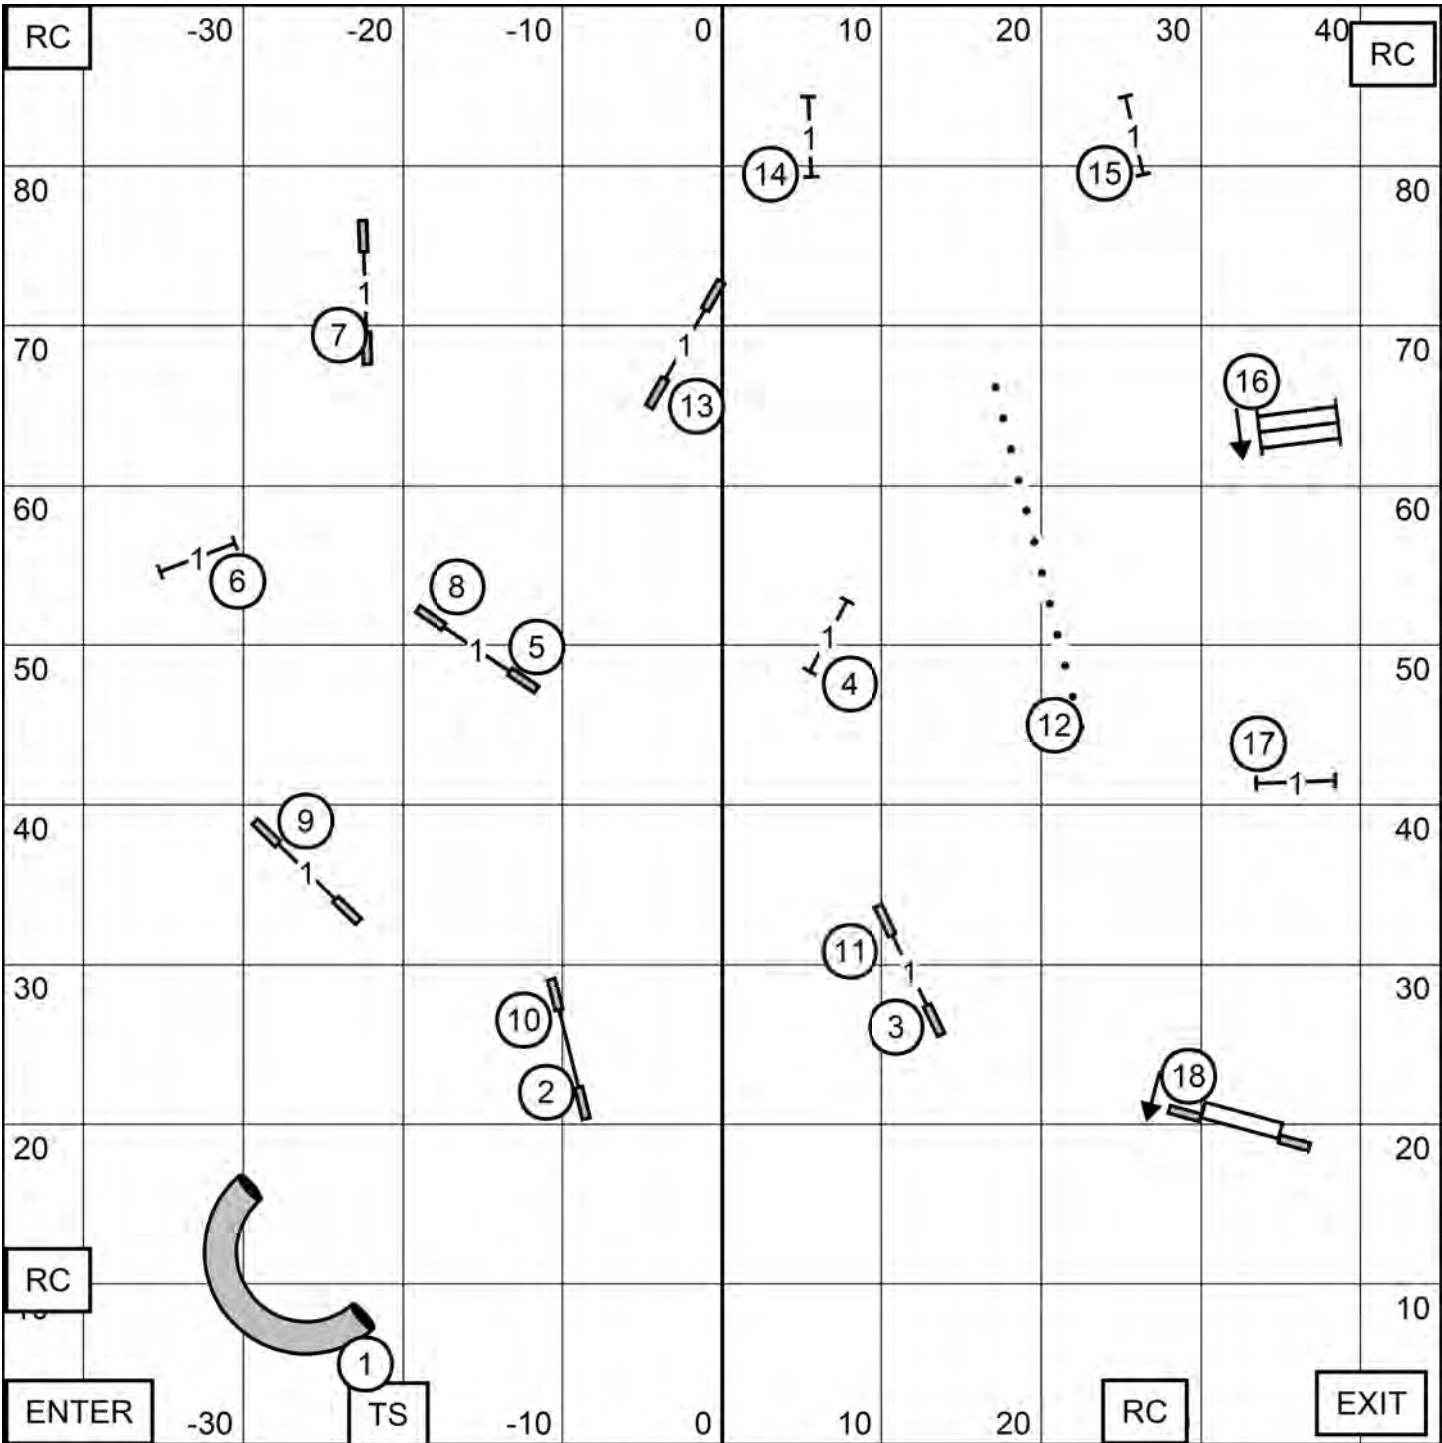

TALCOTT MOUNTAIN AGILITY CLUB
NOVICE JWW 1
 SUNDAY, FEBRUARY 28, 2021
 DIANE DUNN FYFE

TALCOTT MOUNTAIN AGILITY CLUB
NOVICE JWW 2
 SUNDAY, FEBRUARY 28, 2021
 DIANE DUNN FYFE

TALCOTT MOUNTAIN AGILITY CLUB
OPEN JWW 1
 SUNDAY, FEBRUARY 28, 2021
 DIANE DUNN FYFE