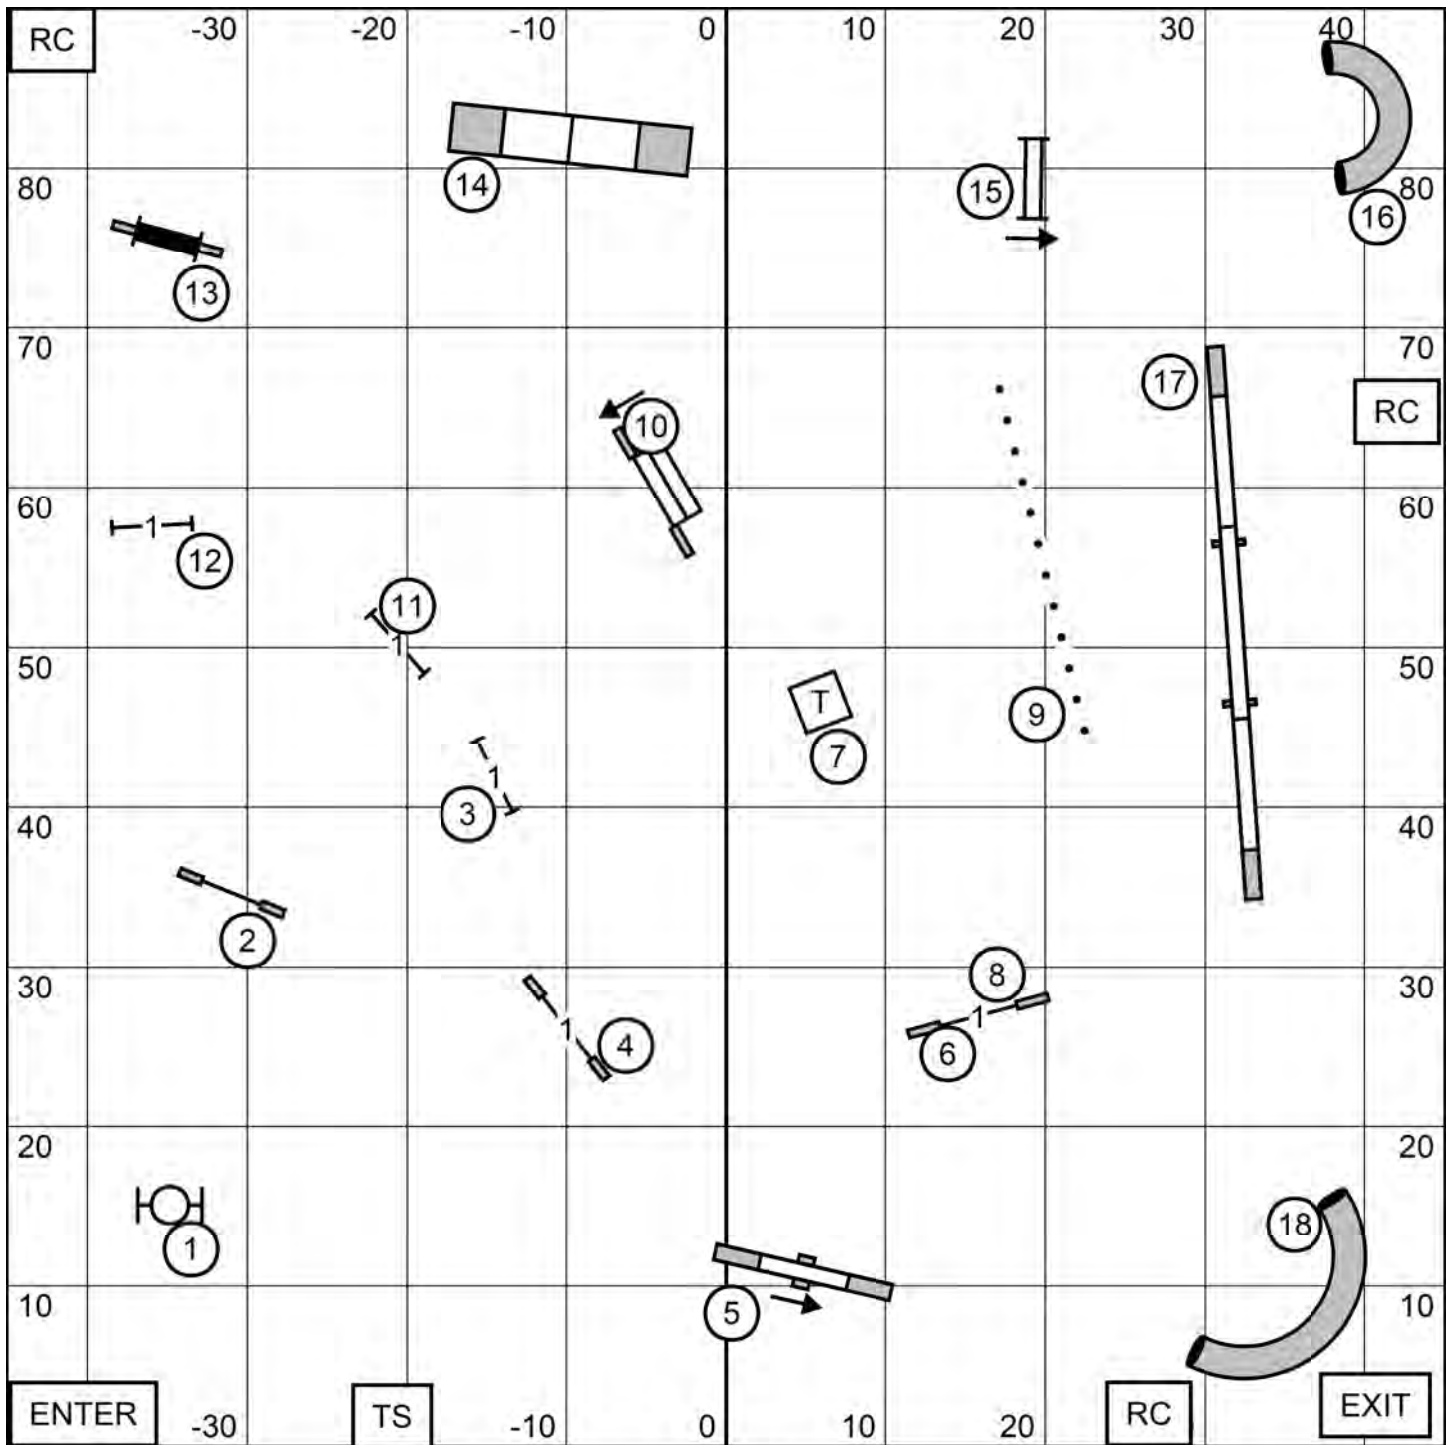

TALCOTT MOUNTAIN AGILITY CLUB
EXCELLENT/MASTER STANDARD 2
SUNDAY, FEBRUARY 28, 2021
DIANE DUNN FYFE