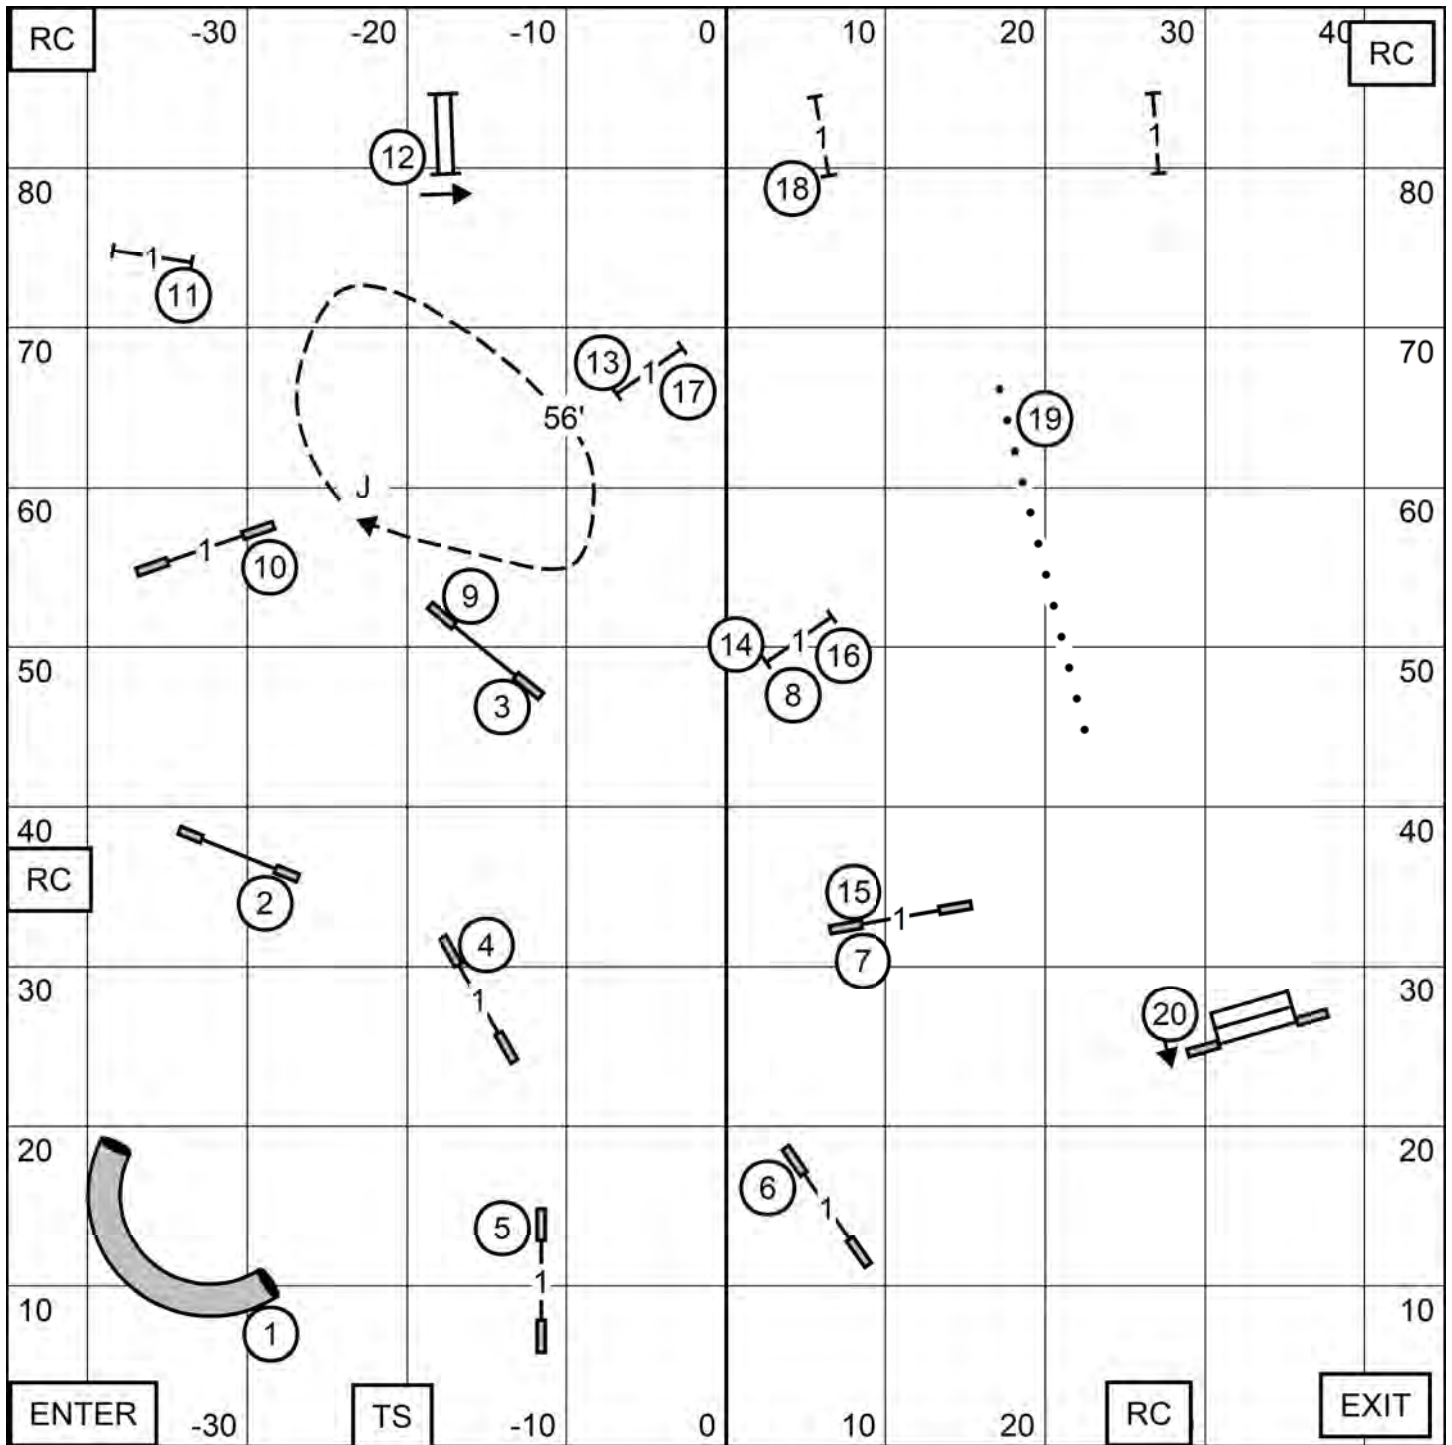

TALCOTT MOUNTAIN AGILITY CLUB
EXCELLENT/MASTER JWW 2
SUNDAY, FEBRUARY 28, 2021
DIANE DUNN FYFE