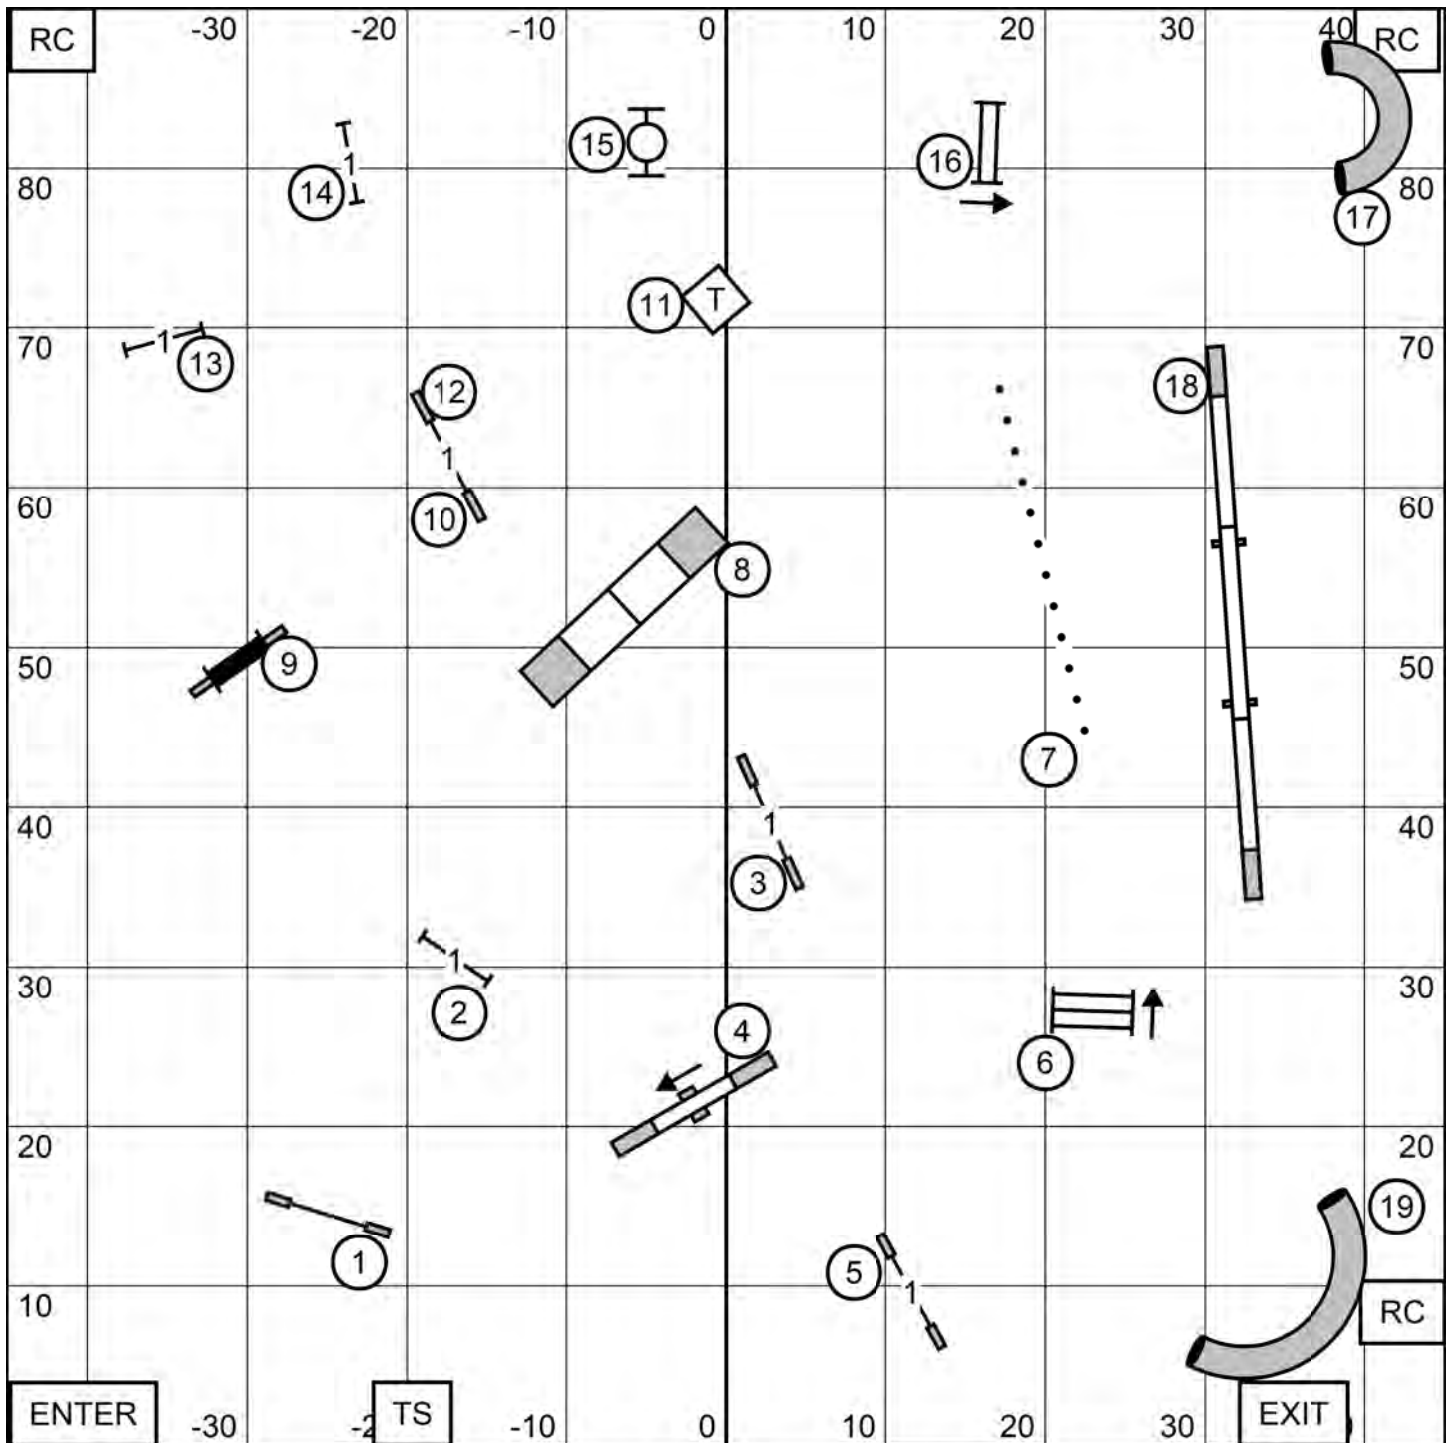

TALCOTT MOUNTAIN AGILITY CLUB
EXCELLENT/MASTER STANDARD 1
SUNDAY, FEBRUARY 28, 2021
DIANE DUNN FYFE