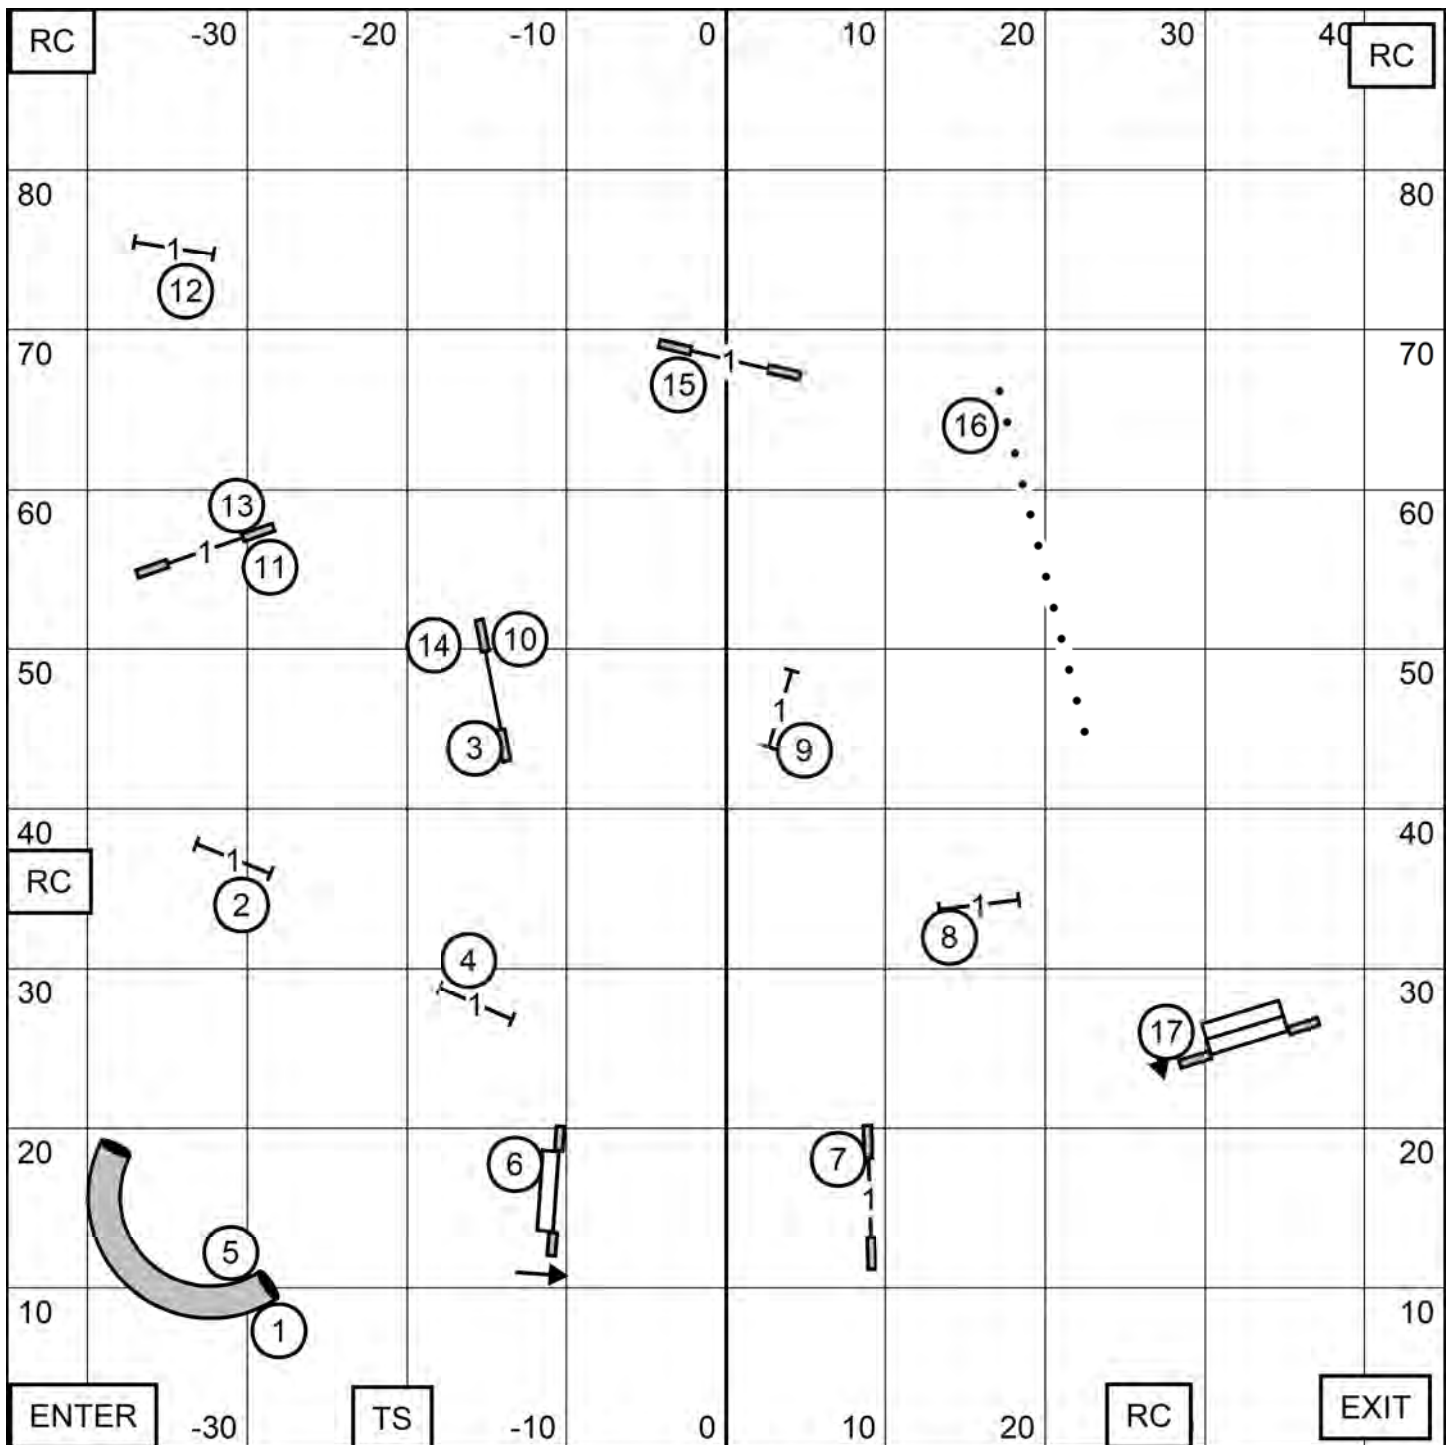

TALCOTT MOUNTAIN AGILITY CLUB
NOVICE JWW 1
 SUNDAY, FEBRUARY 28, 2021
 DIANE DUNN FYFE

TALCOTT MOUNTAIN AGILITY CLUB
NOVICE JWW 2
 SUNDAY, FEBRUARY 28, 2021
 DIANE DUNN FYFE

TALCOTT MOUNTAIN AGILITY CLUB
OPEN JWW 1
 SUNDAY, FEBRUARY 28, 2021
 DIANE DUNN FYFE