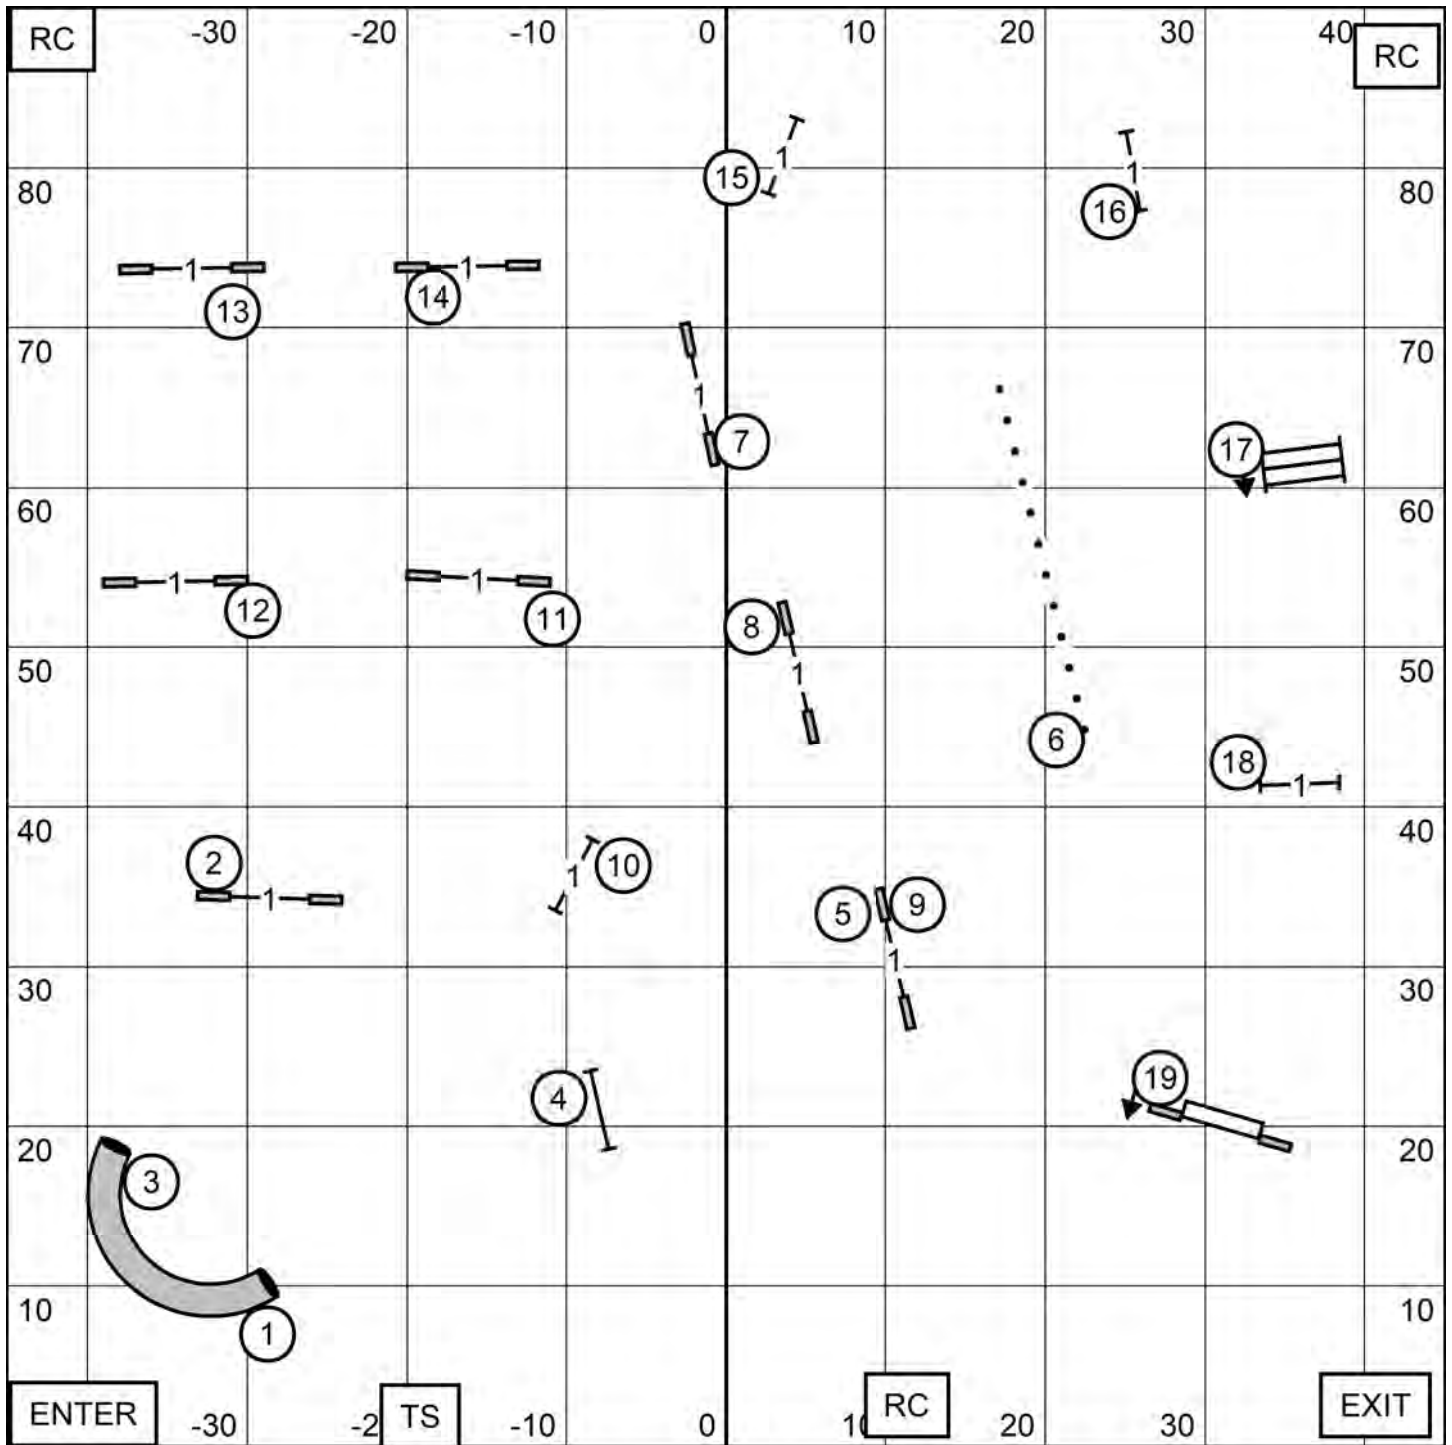

TALCOTT MOUNTAIN AGILITY CLUB
PREMIER JWW
SUNDAY, FEBRUARY 28, 2021
DIANE DUNN FYFE