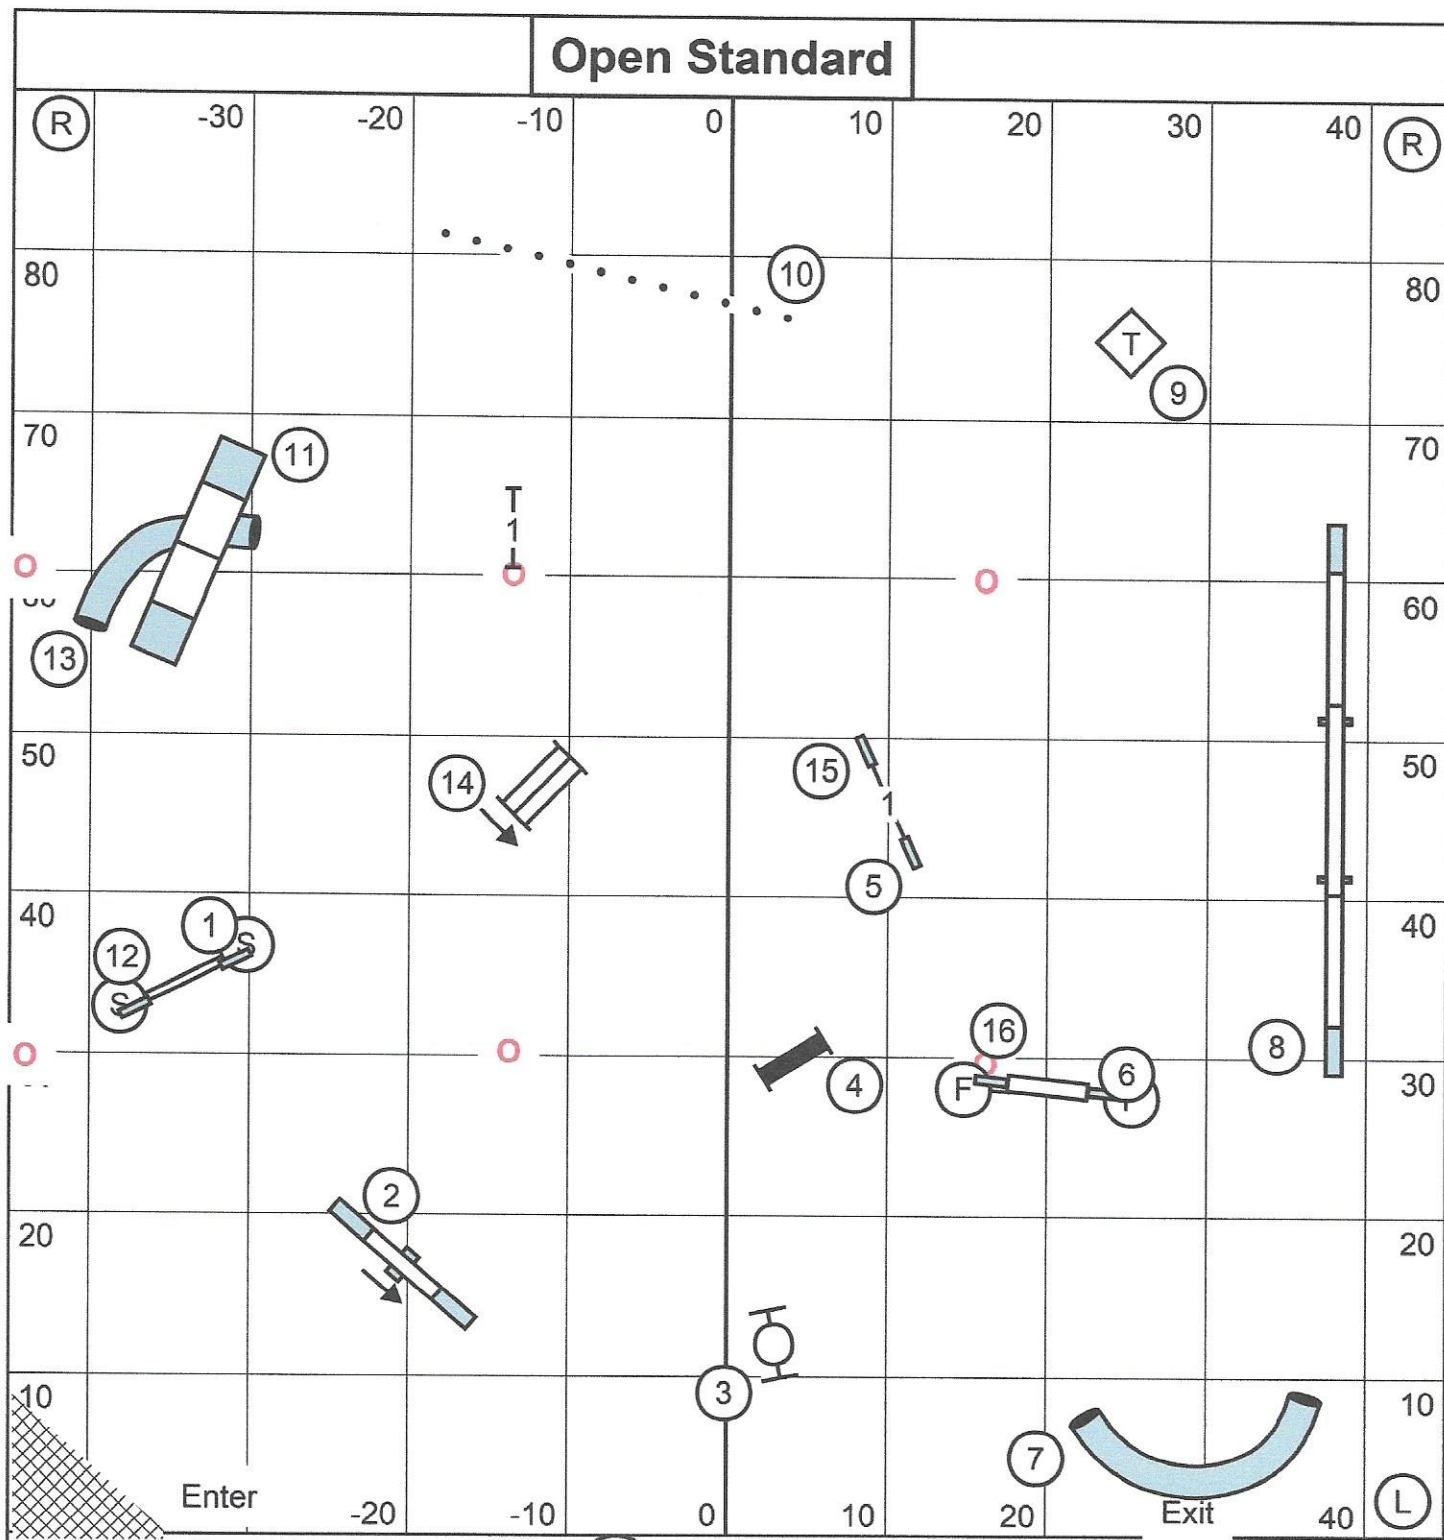

(T/S)

(L)

Time-2-Beat

Teamworks Agility Club of Central Massachusetts
 Saturday - March 20, 2021
 Westborough MA
 Designer - Gill Chapman
 Judge - Elliot Kaplan

(T/S)

Open Standard

Teamworks Agility Club of (T/S) Central Massachusetts
 Saturday - March 20, 2021
 90' X 90' Westborough MA