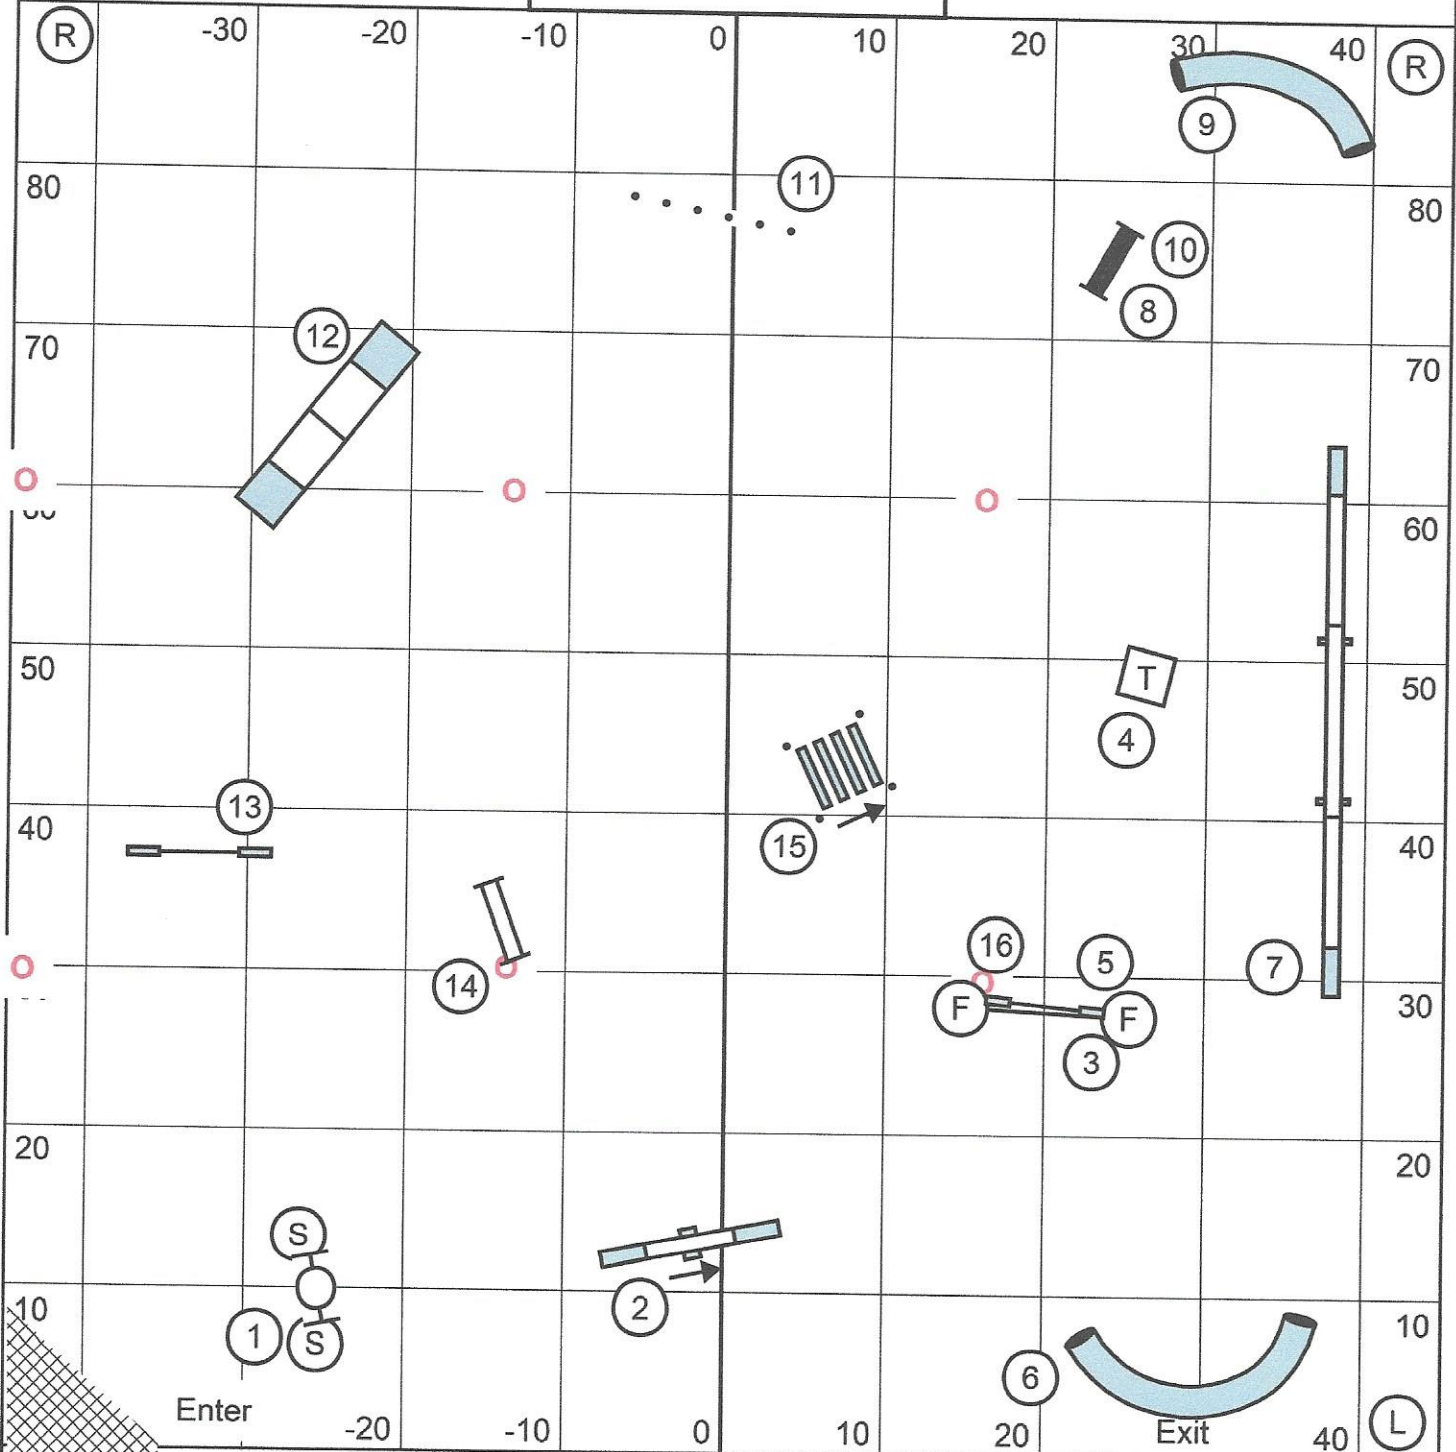

Open Standard
 Gill Chapman
 Indoor on Mat

Enter

Exit

(R)

(R)

(L)

Novice Standard

Teamworks Agility Club of Central Massachusetts
 Saturday - March 20, 2021
 Westborough MA
 Designer - Gill Chapman
 Judge - Elliot Kaplan