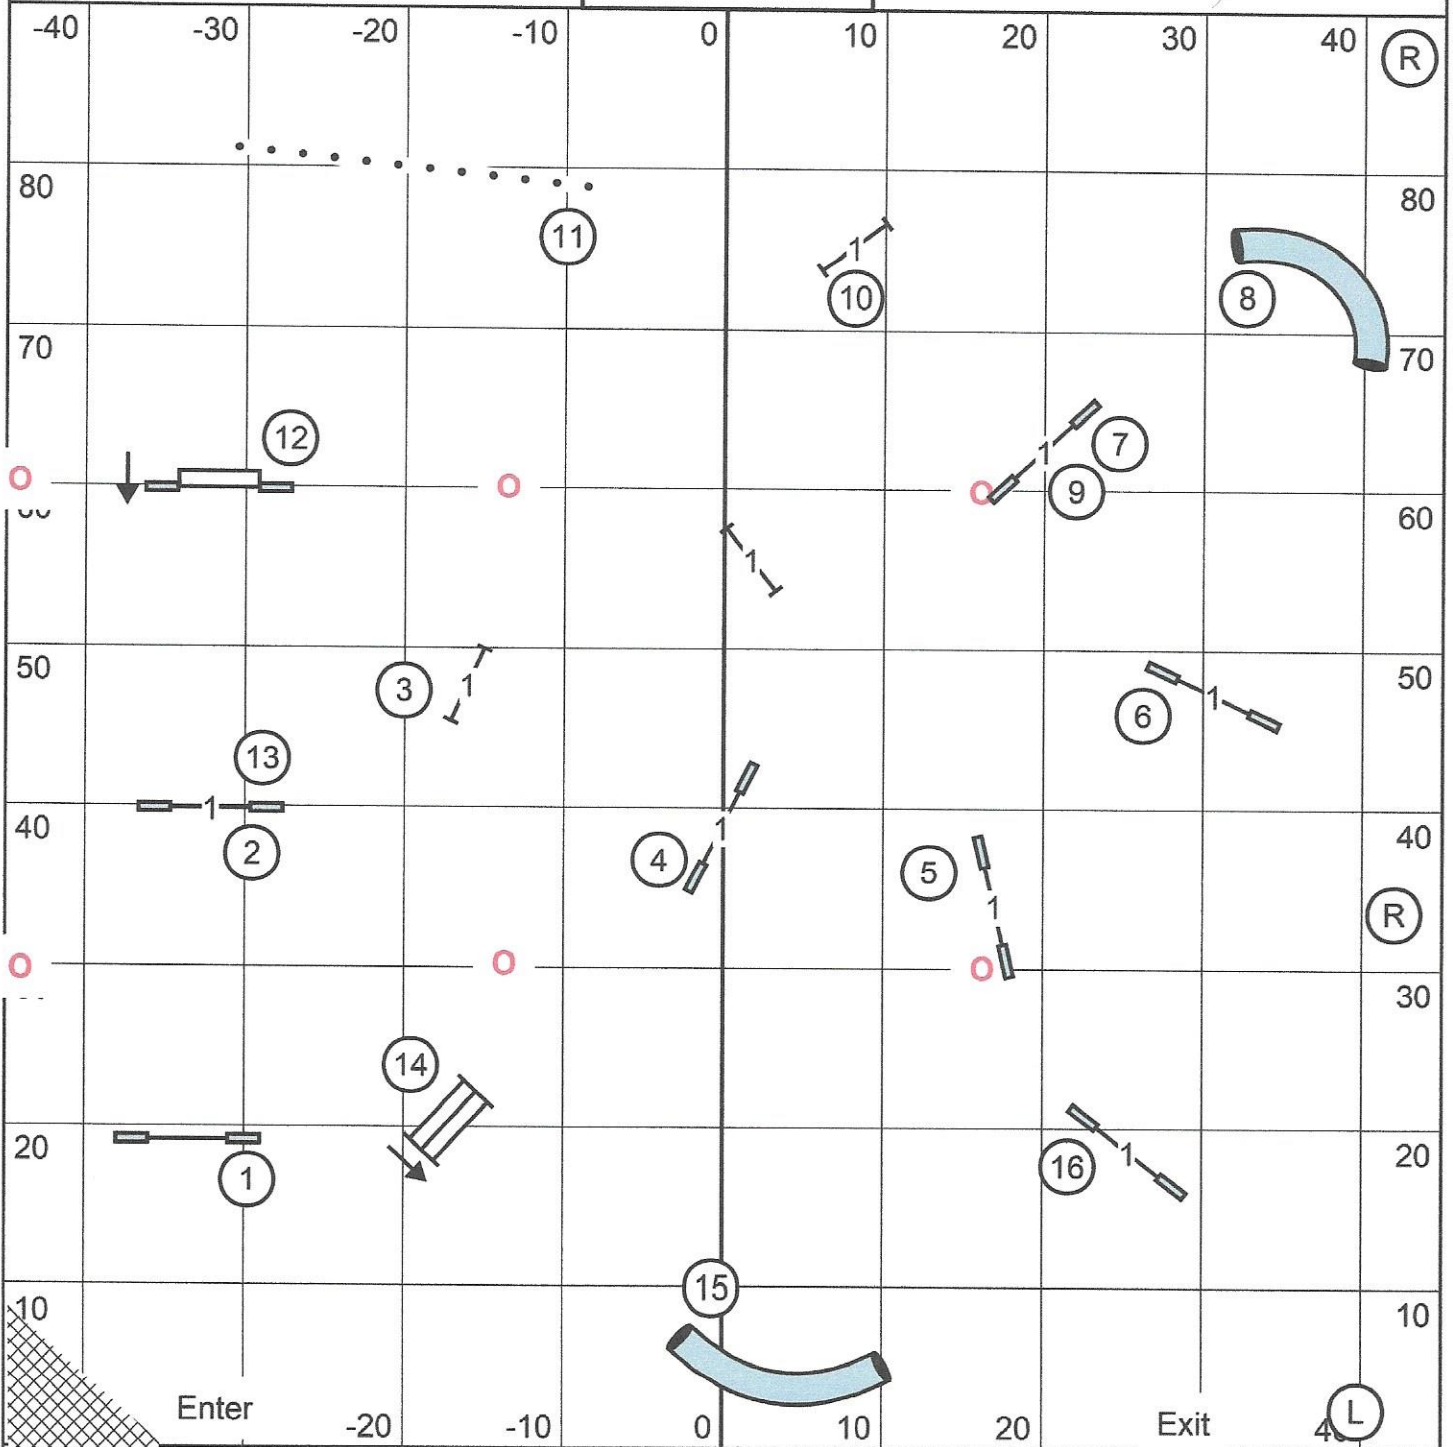

Open JWW

Teamworks Agility Club of Central Massachusetts
Saturday - March 20, 2021
Westborough MA
Designer - Gill Chapman
Judge - Elliot Kaplan

(T/S)