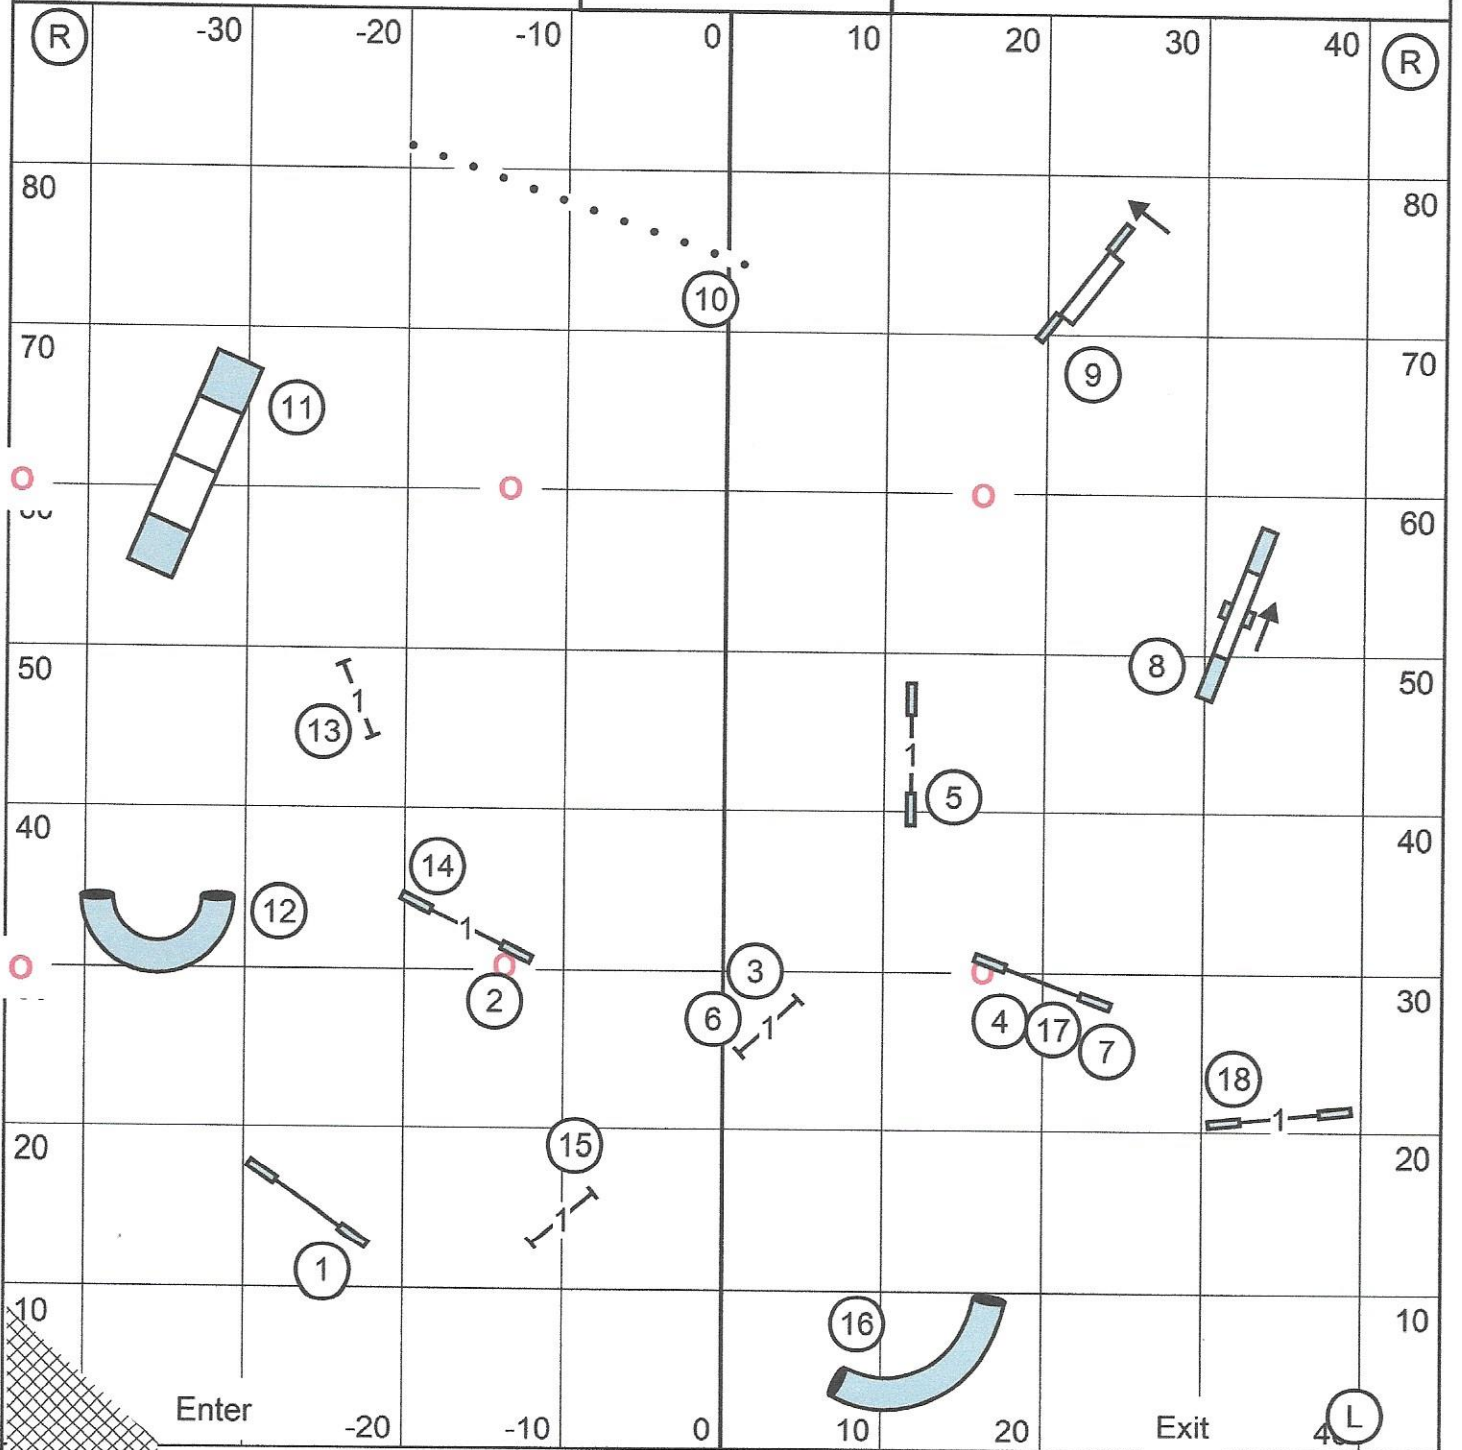

(T/S)

(L)

Time-2-Beat

Teamworks Agility Club of Central Massachusetts
 Saturday - March 20, 2021
 Westborough MA
 Designer - Gill Chapman
 Judge - Elliot Kaplan

(T/S)

Open Standard

Teamworks Agility Club of (T/S) Central Massachusetts
 Saturday - March 20, 2021
 90' X 90' Westborough MA