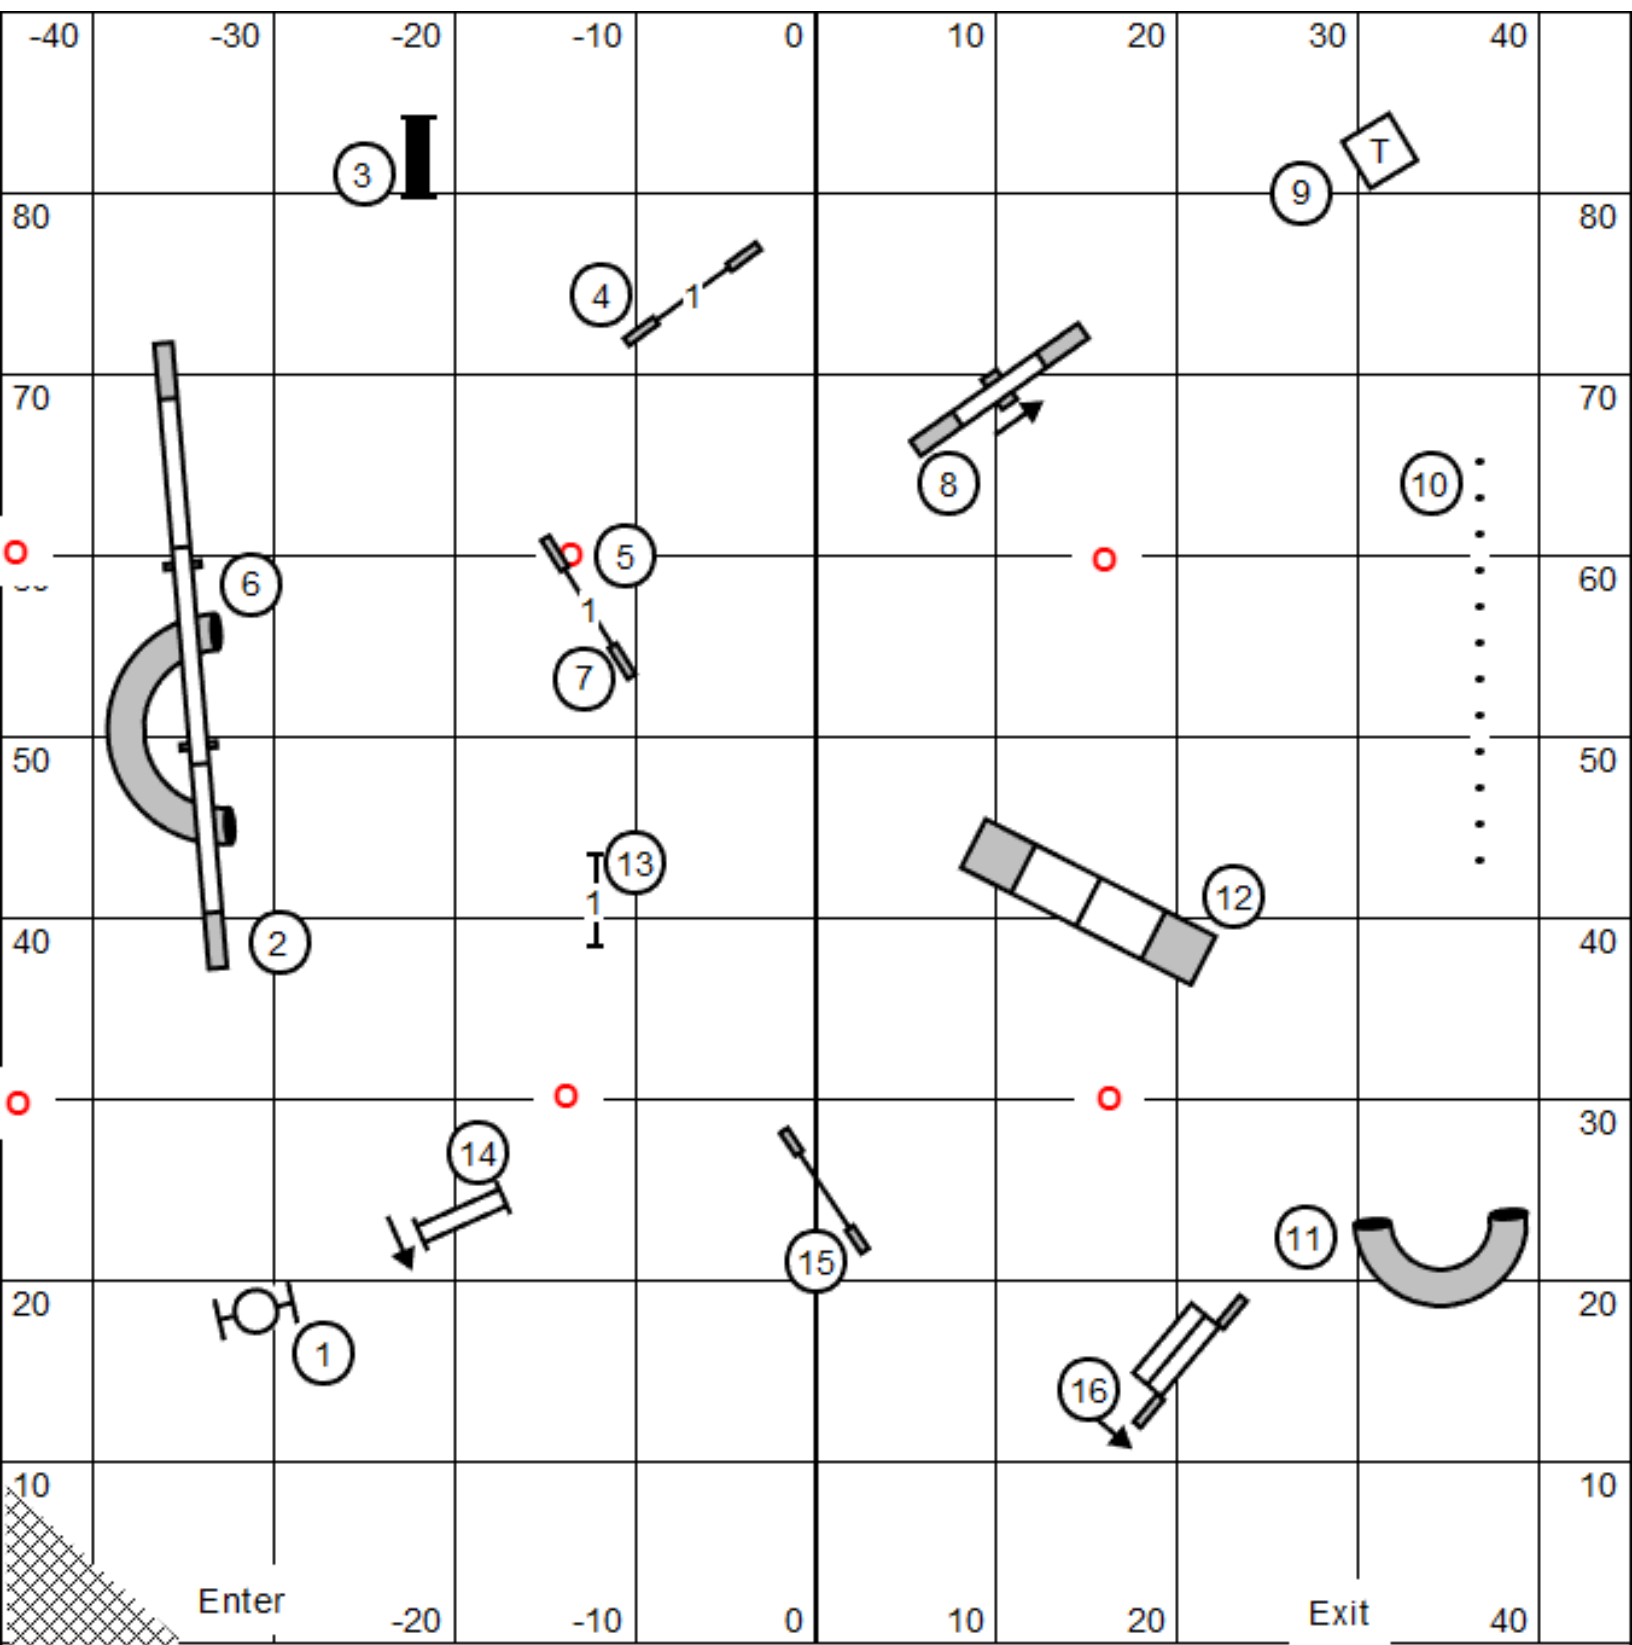

**Teamworks Agility Club of Central Massachusetts**

Sunday - March 21, 2021

90' X 90' Westborough MA

**T2B**

Gill Chapman

Indoor on Mat

**Teamworks Agility Club of Central Massachusetts**  
 Sunday - March 21, 2021  
 90' X 90' Westborough MA