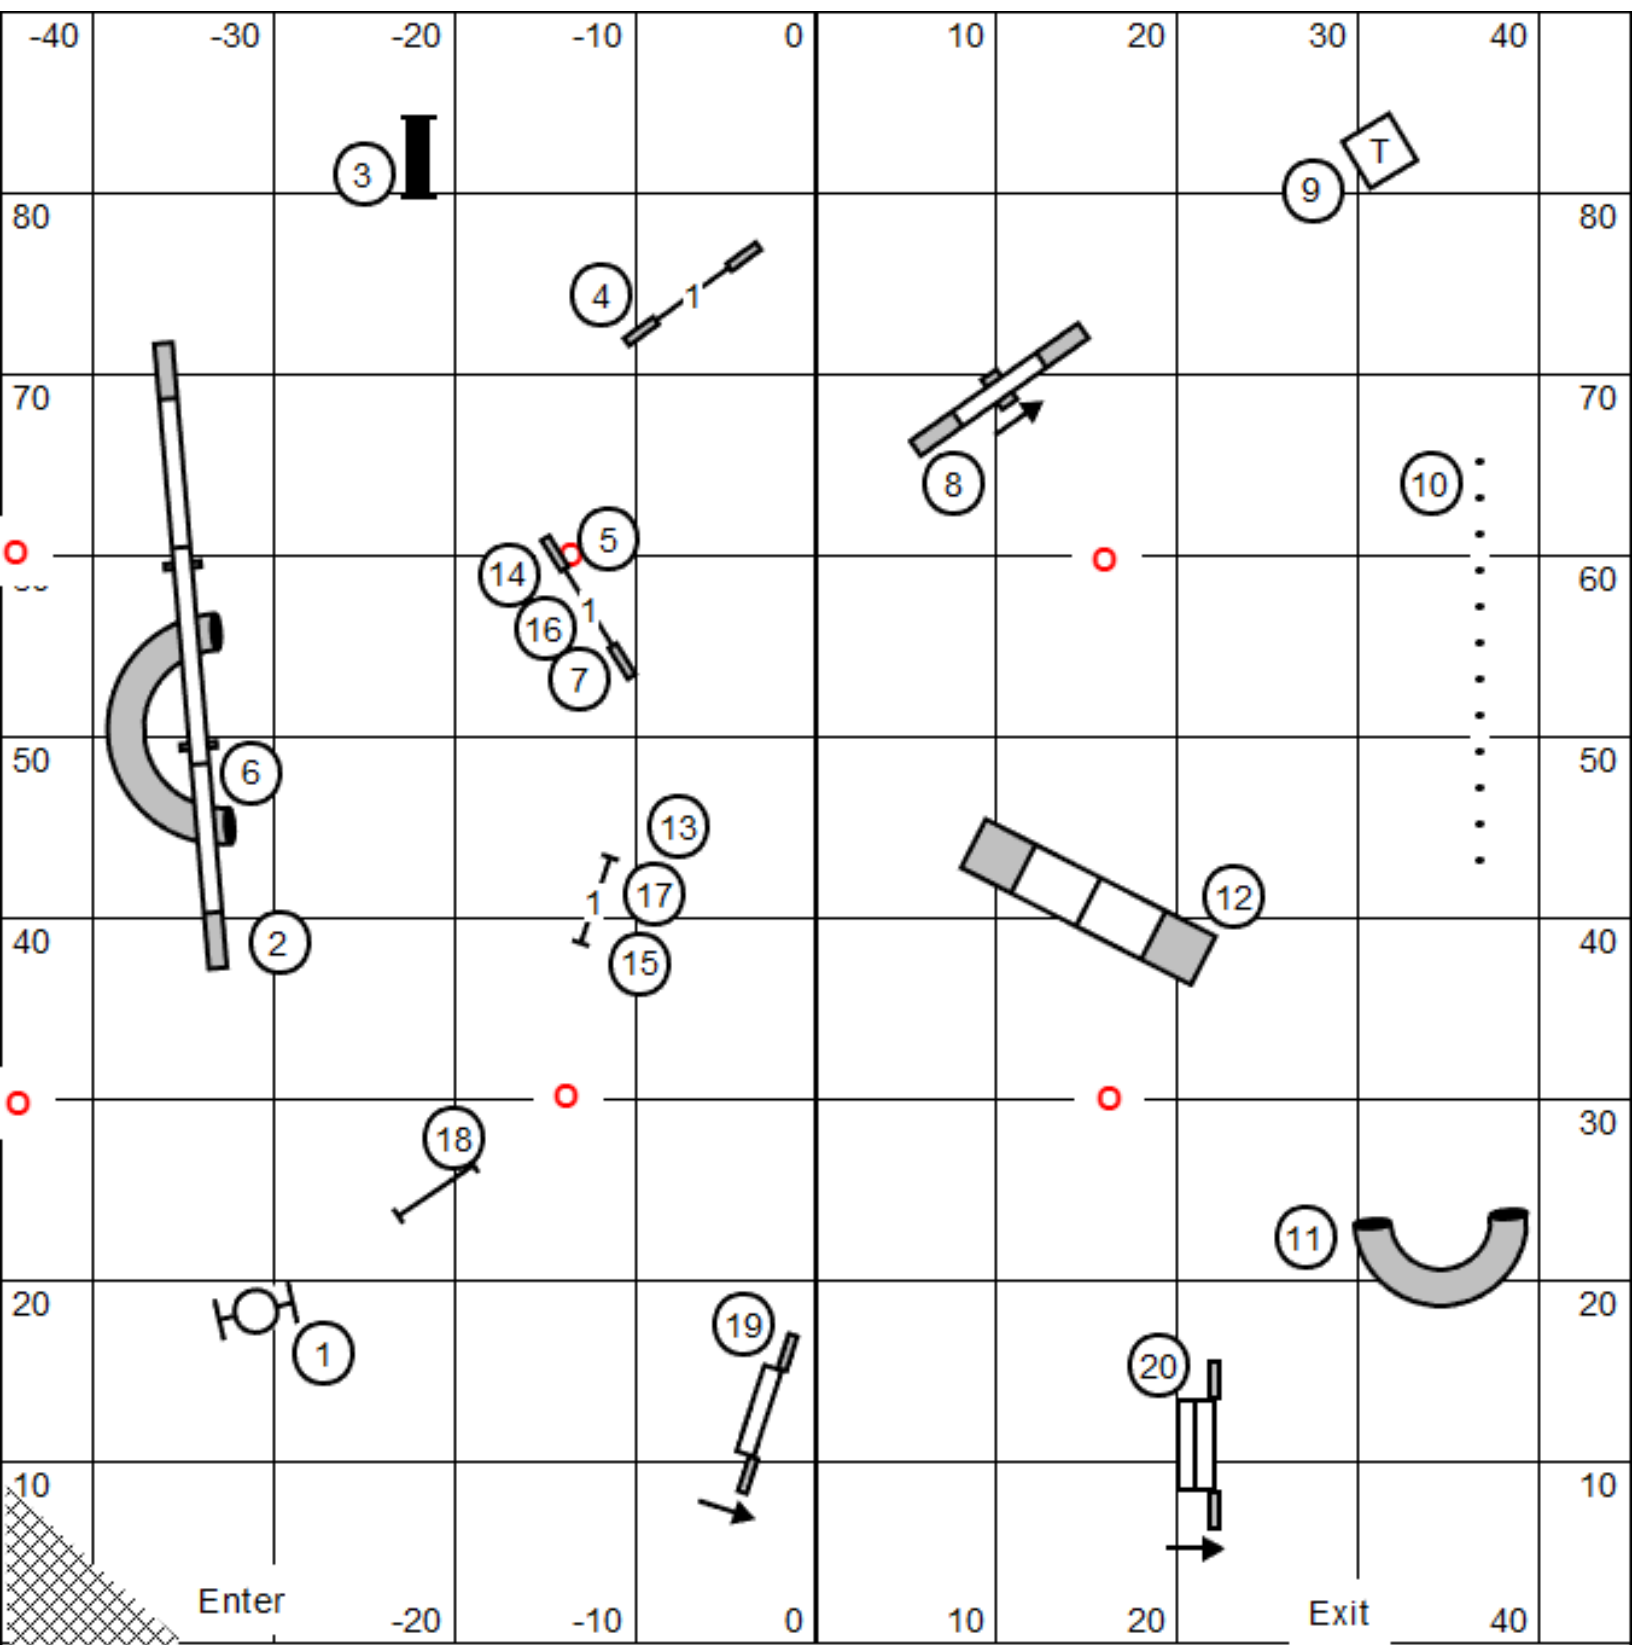

**Teamworks Agility Club of Central Massachusetts**  
 Sunday - March 21, 2021  
 90' X 90' Westborough MA

**Excellent&Master JWW T1**  
 Gill Chapman  
 Indoor on Mat

**Teamworks Agility Club of Central Massachusetts**  
 Sunday - March 21, 2021  
 90' X 90' Westborough MA

**Excellent & Master Standard T1**  
 Gill Chapman  
 Indoor on Mat

**Teamworks Agility Club of Central Massachusetts**  
 Sunday - March 21, 2021  
 90' X 90' Westborough MA

**Excellent & Master Standard T2**  
 Gill Chapman  
 Indoor on Mat