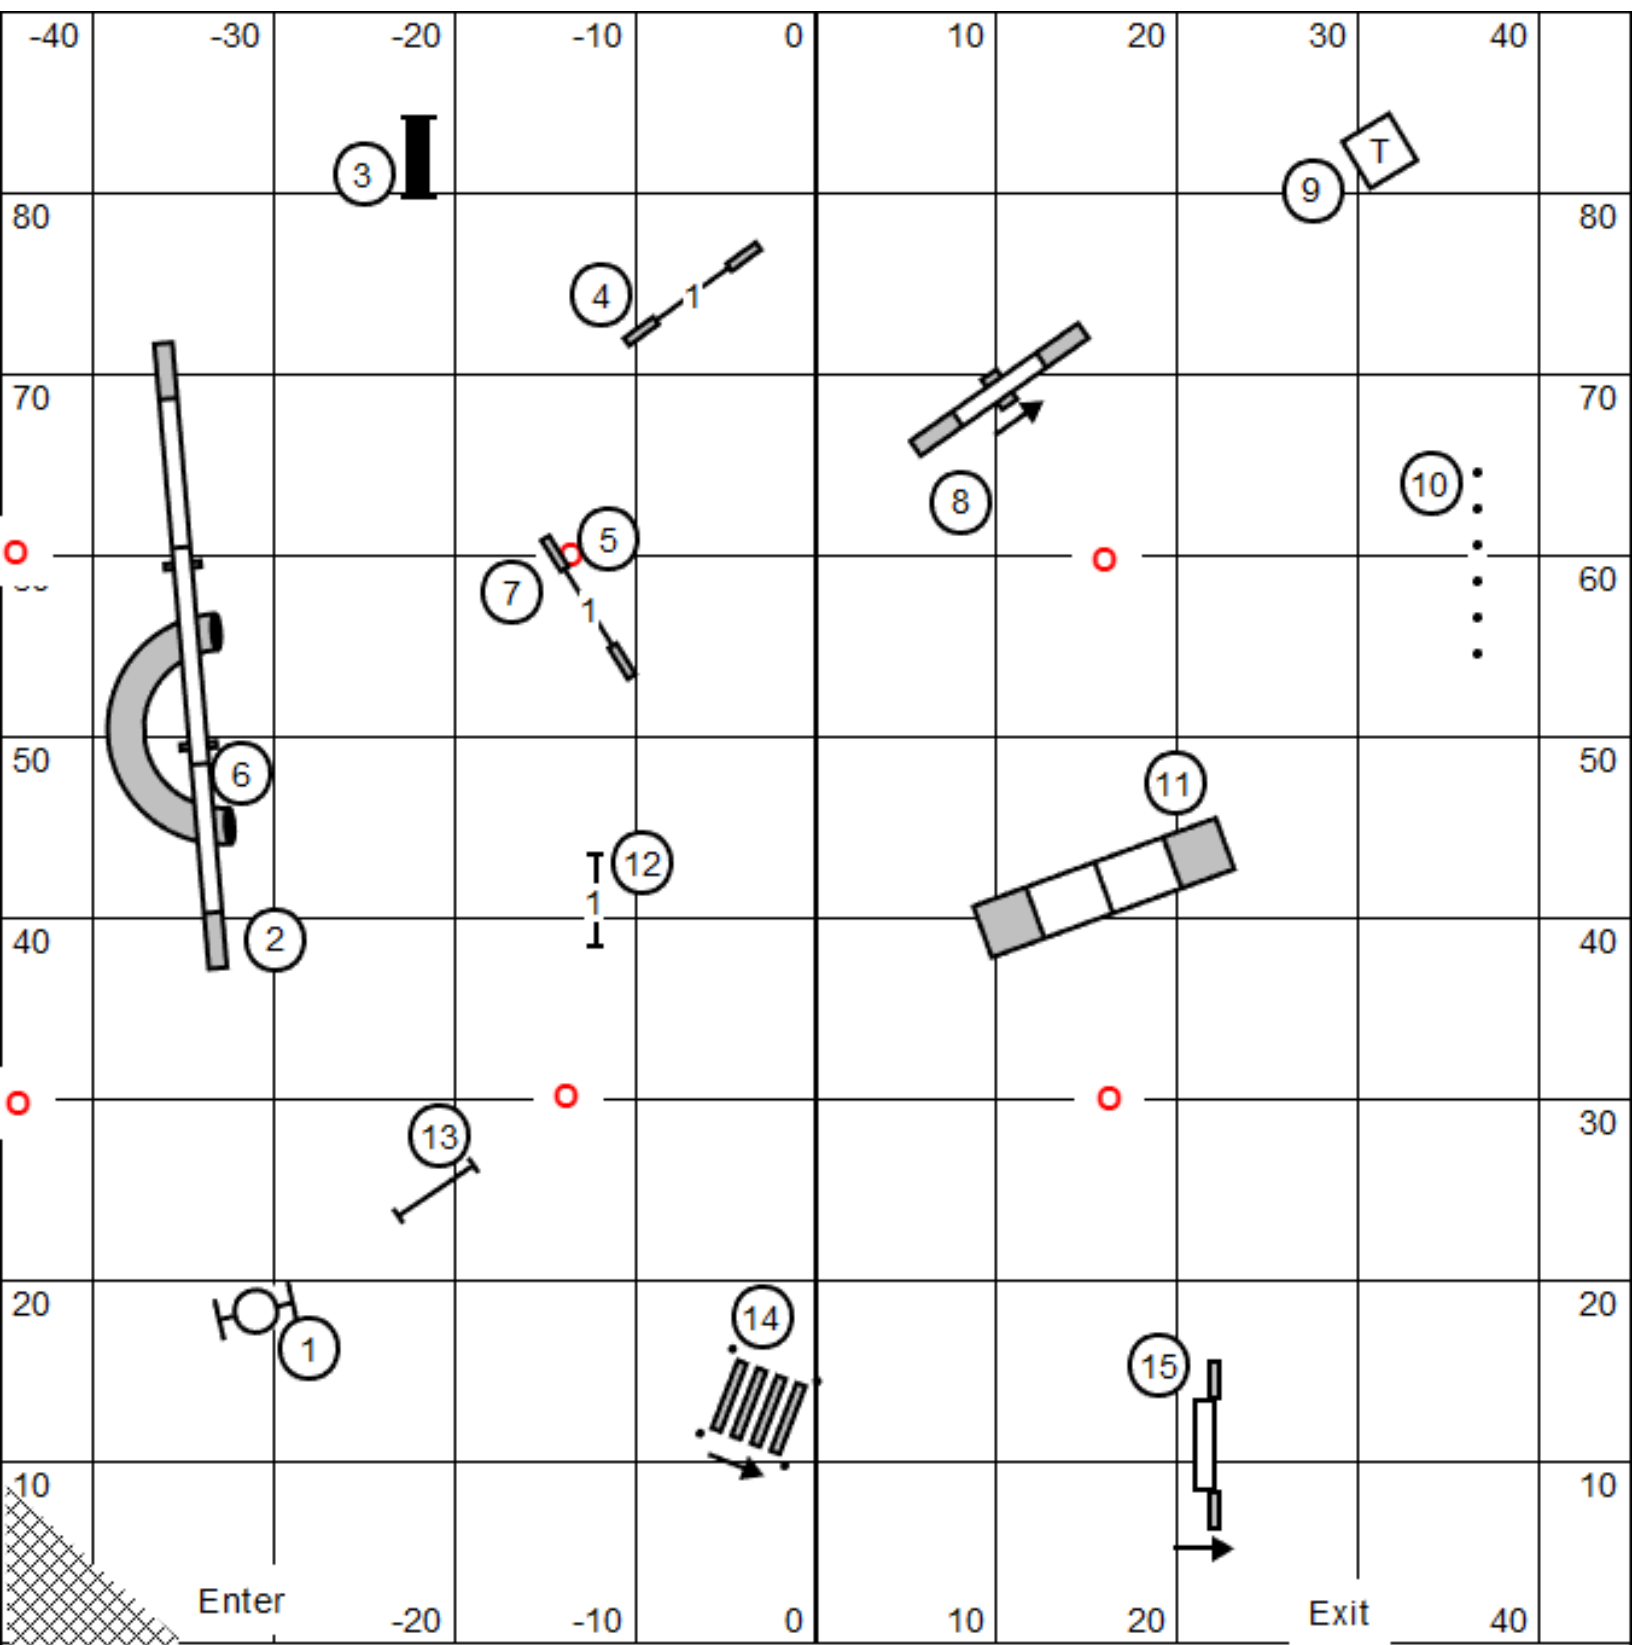

Teamworks Agility Club of Central Massachusetts
Sunday - March 21, 2021
90' X 90' Westborough MA

Novice Std
Gill Chapman
Indoor on Mat