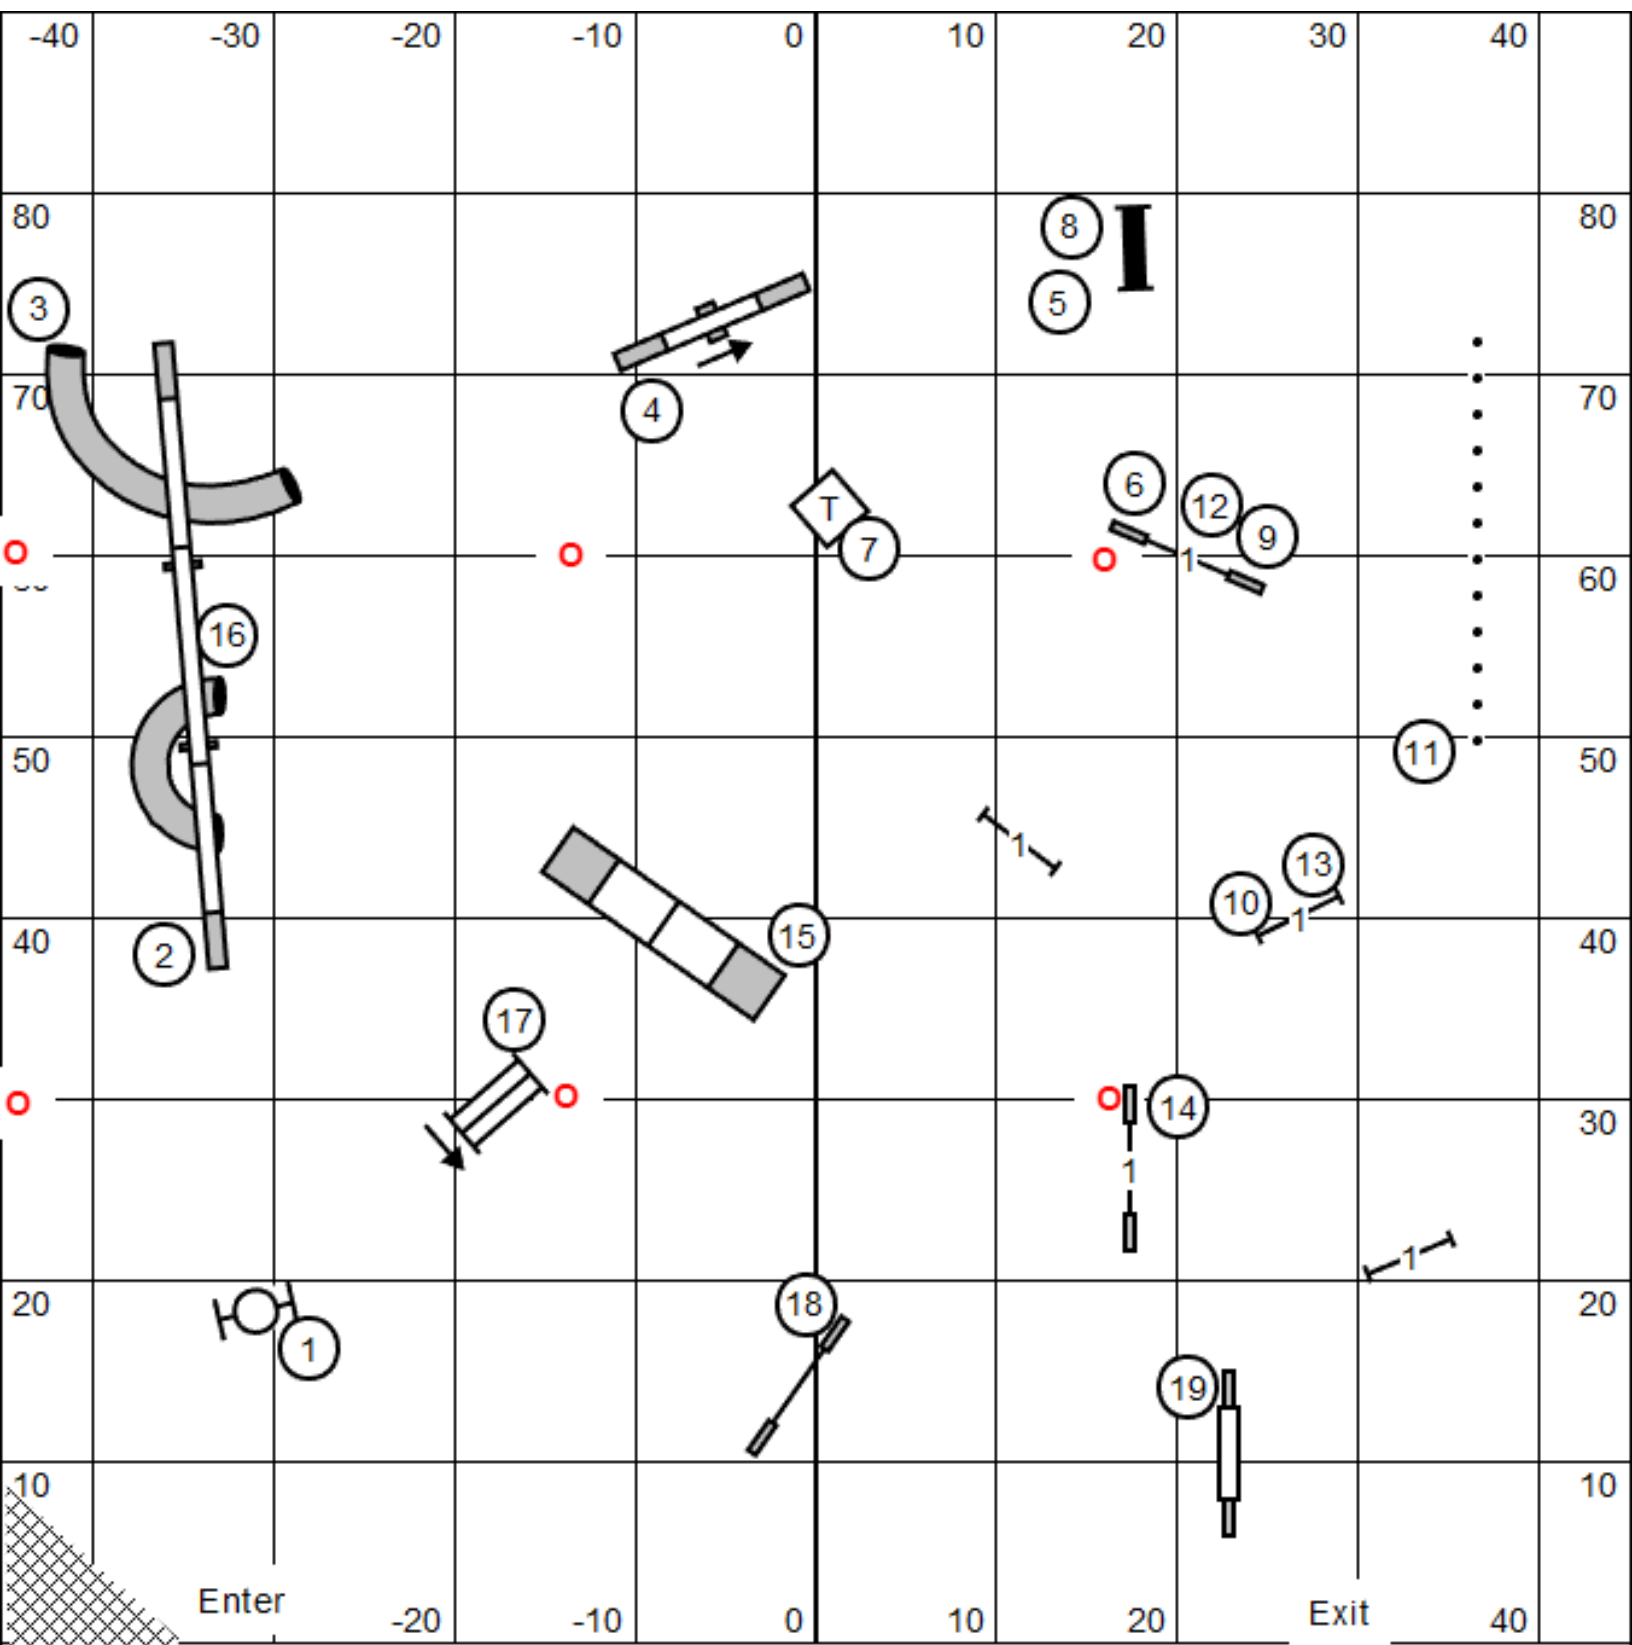

**Teamworks Agility Club of Central Massachusetts**  
 Sunday - March 21, 2021  
 90' X 90' Westborough MA

**Excellent&Master JWW T1**  
 Gill Chapman  
 Indoor on Mat

**Teamworks Agility Club of Central Massachusetts**  
 Sunday - March 21, 2021  
 90' X 90' Westborough MA

**Excellent & Master Standard T1**  
 Gill Chapman  
 Indoor on Mat

**Teamworks Agility Club of Central Massachusetts**  
 Sunday - March 21, 2021  
 90' X 90' Westborough MA

**Excellent & Master Standard T2**  
 Gill Chapman  
 Indoor on Mat