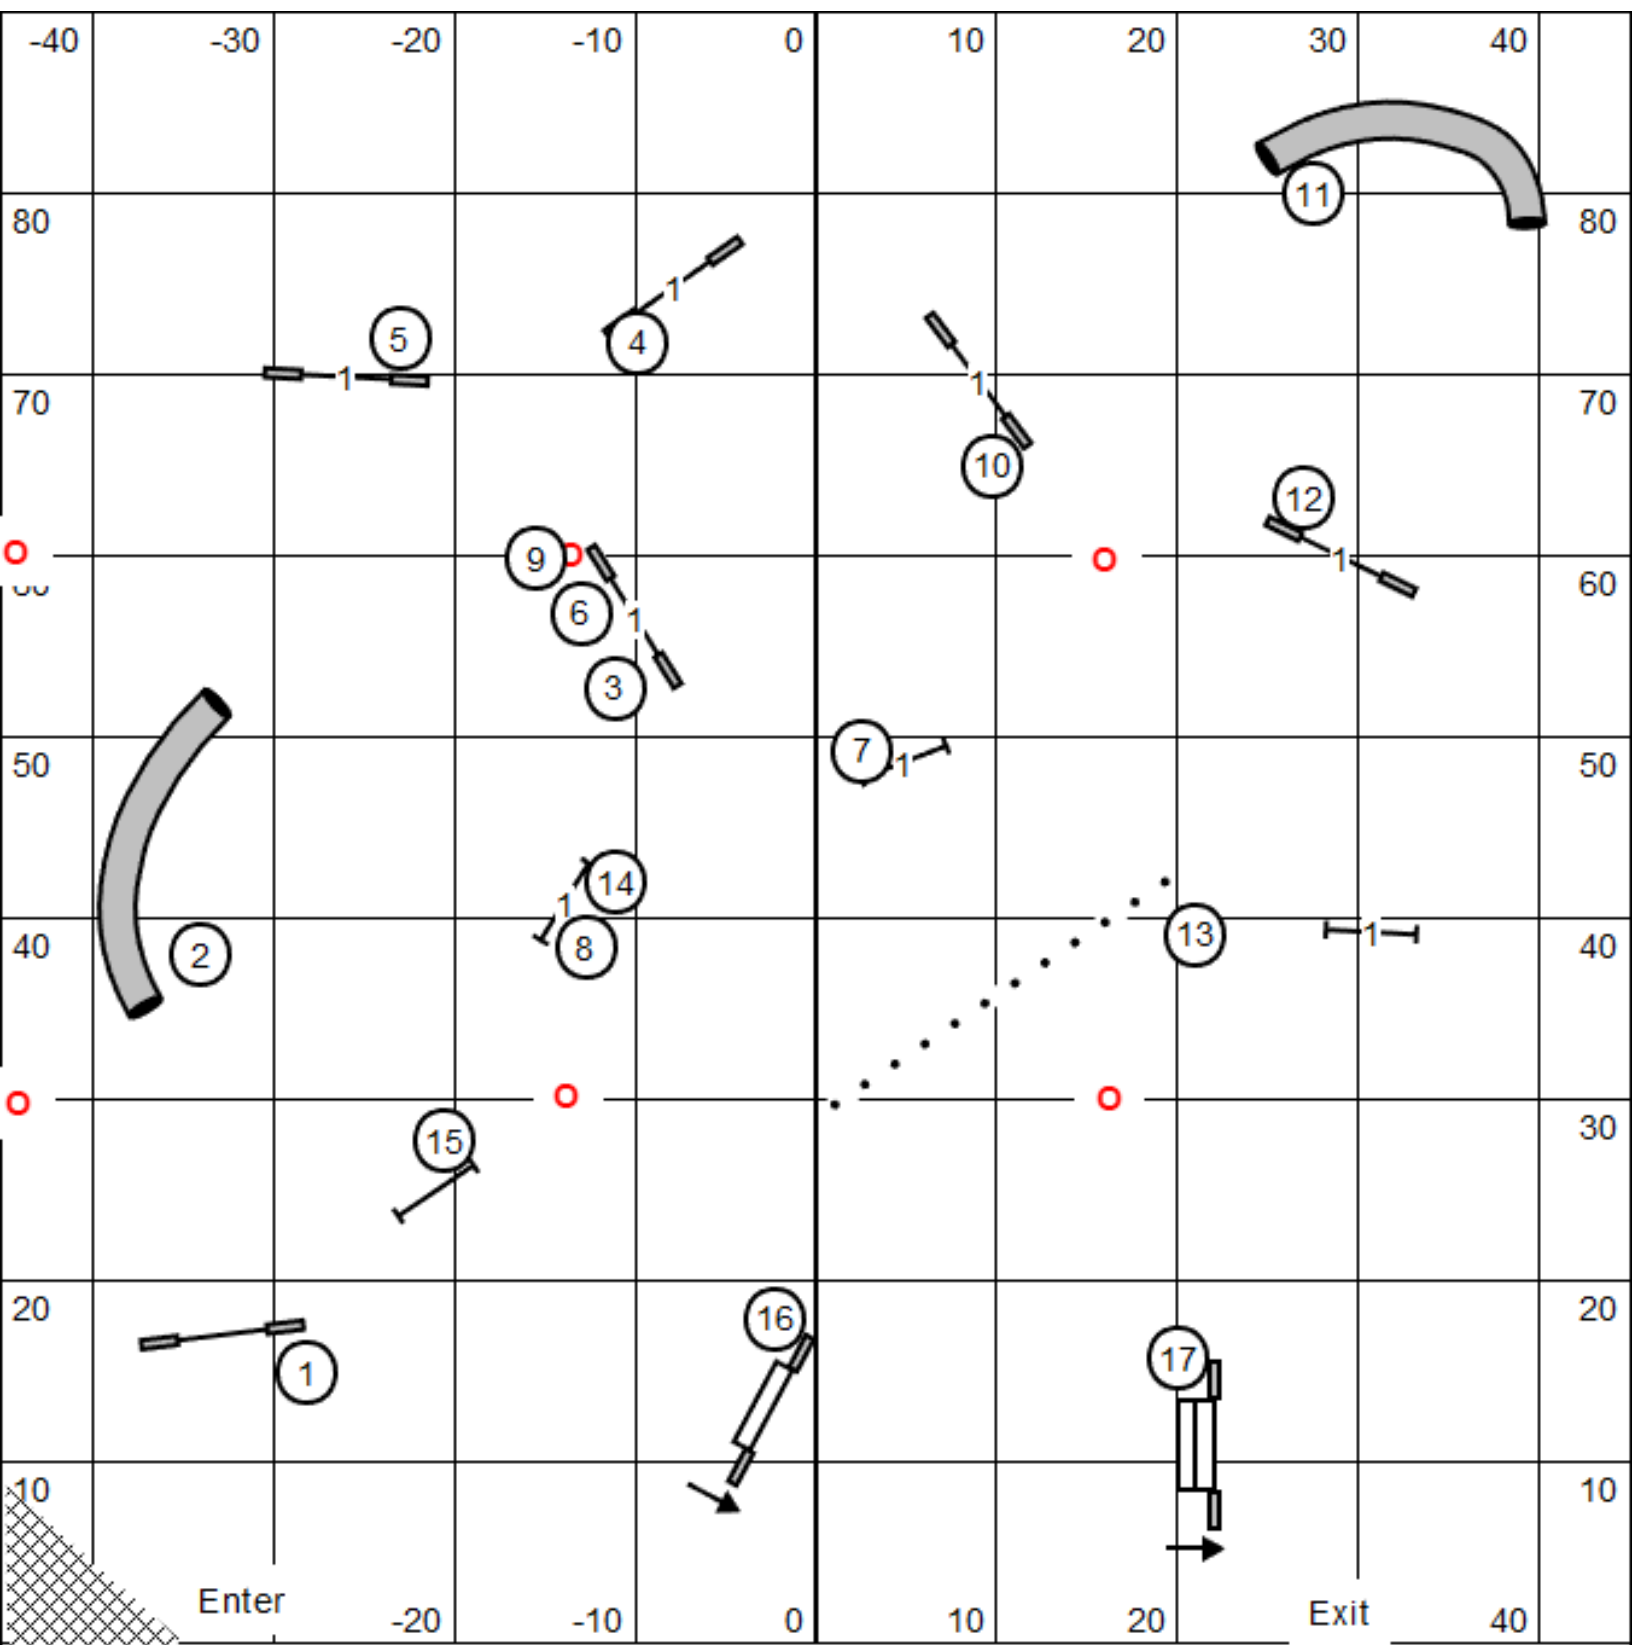

Teamworks Agility Club of Central Massachusetts
Sunday - March 21, 2021
90' X 90' Westborough MA

Open JWW
Gill Chapman
Indoor on Mat