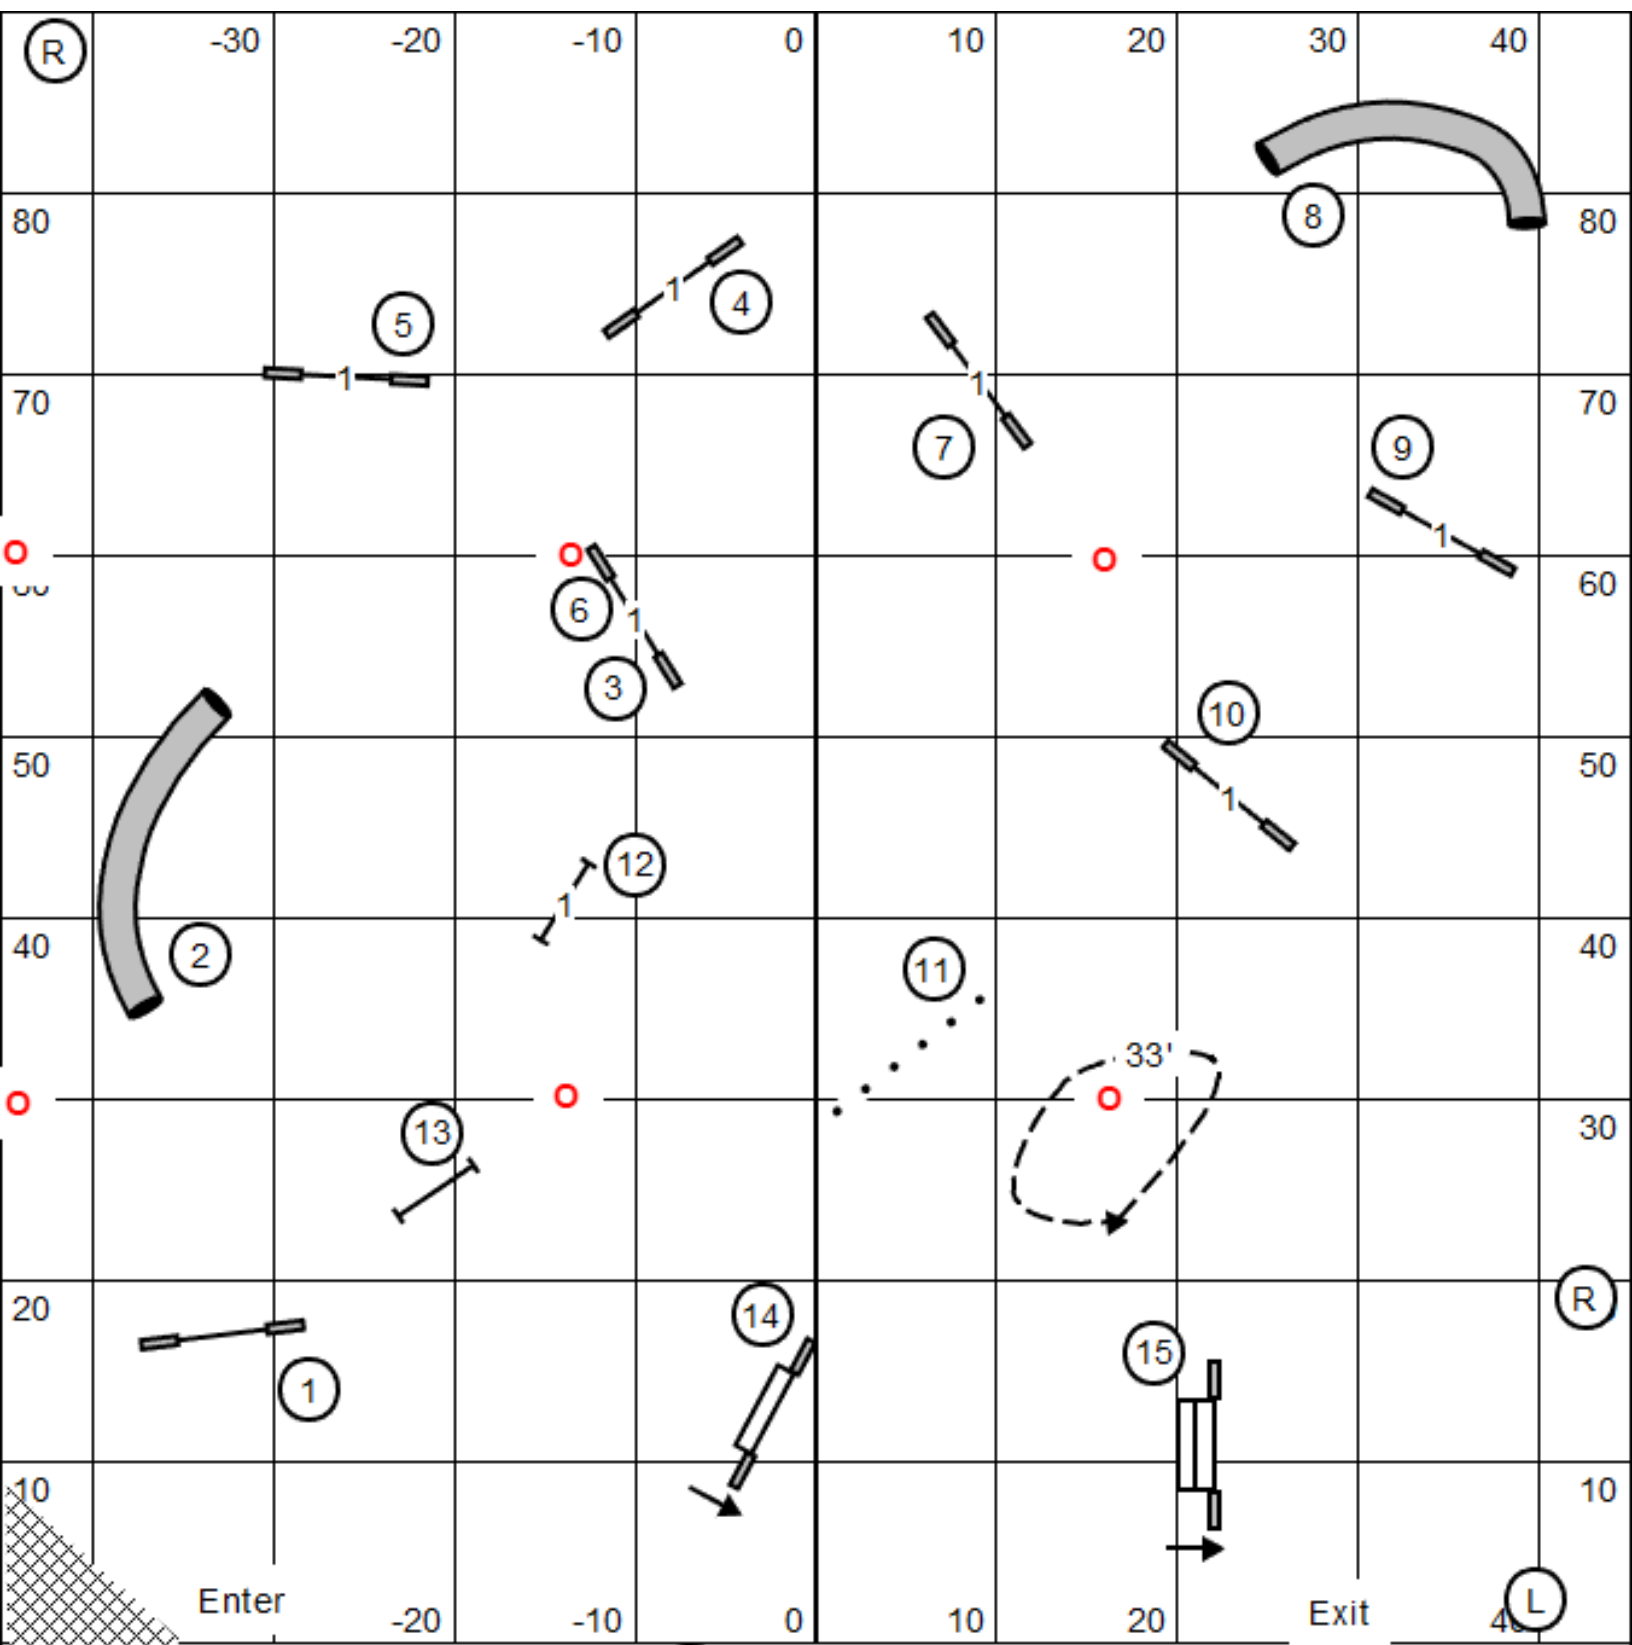

**Open Std**  
 Gill Chapman  
 Indoor on Mat

**Teamworks Agility Club of Central Massachusetts**  
 Sunday - March 21, 2021  
 90' X 90' Westborough MA

**Novice Std**  
 Gill Chapman  
 Indoor on Mat

**Teamworks Agility Club of Central Massachusetts**  
 Sunday - March 21, 2021  
 90' X 90' Westborough MA

**Open JWW**  
 Gill Chapman  
 Indoor on Mat

**Teamworks Agility Club** (T/S) **Central Massachusetts**  
 Sunday - March 21, 2021  
 90' X 90' Westborough MA

**Novice JWW**  
 Gill Chapman  
 Indoor on Mat