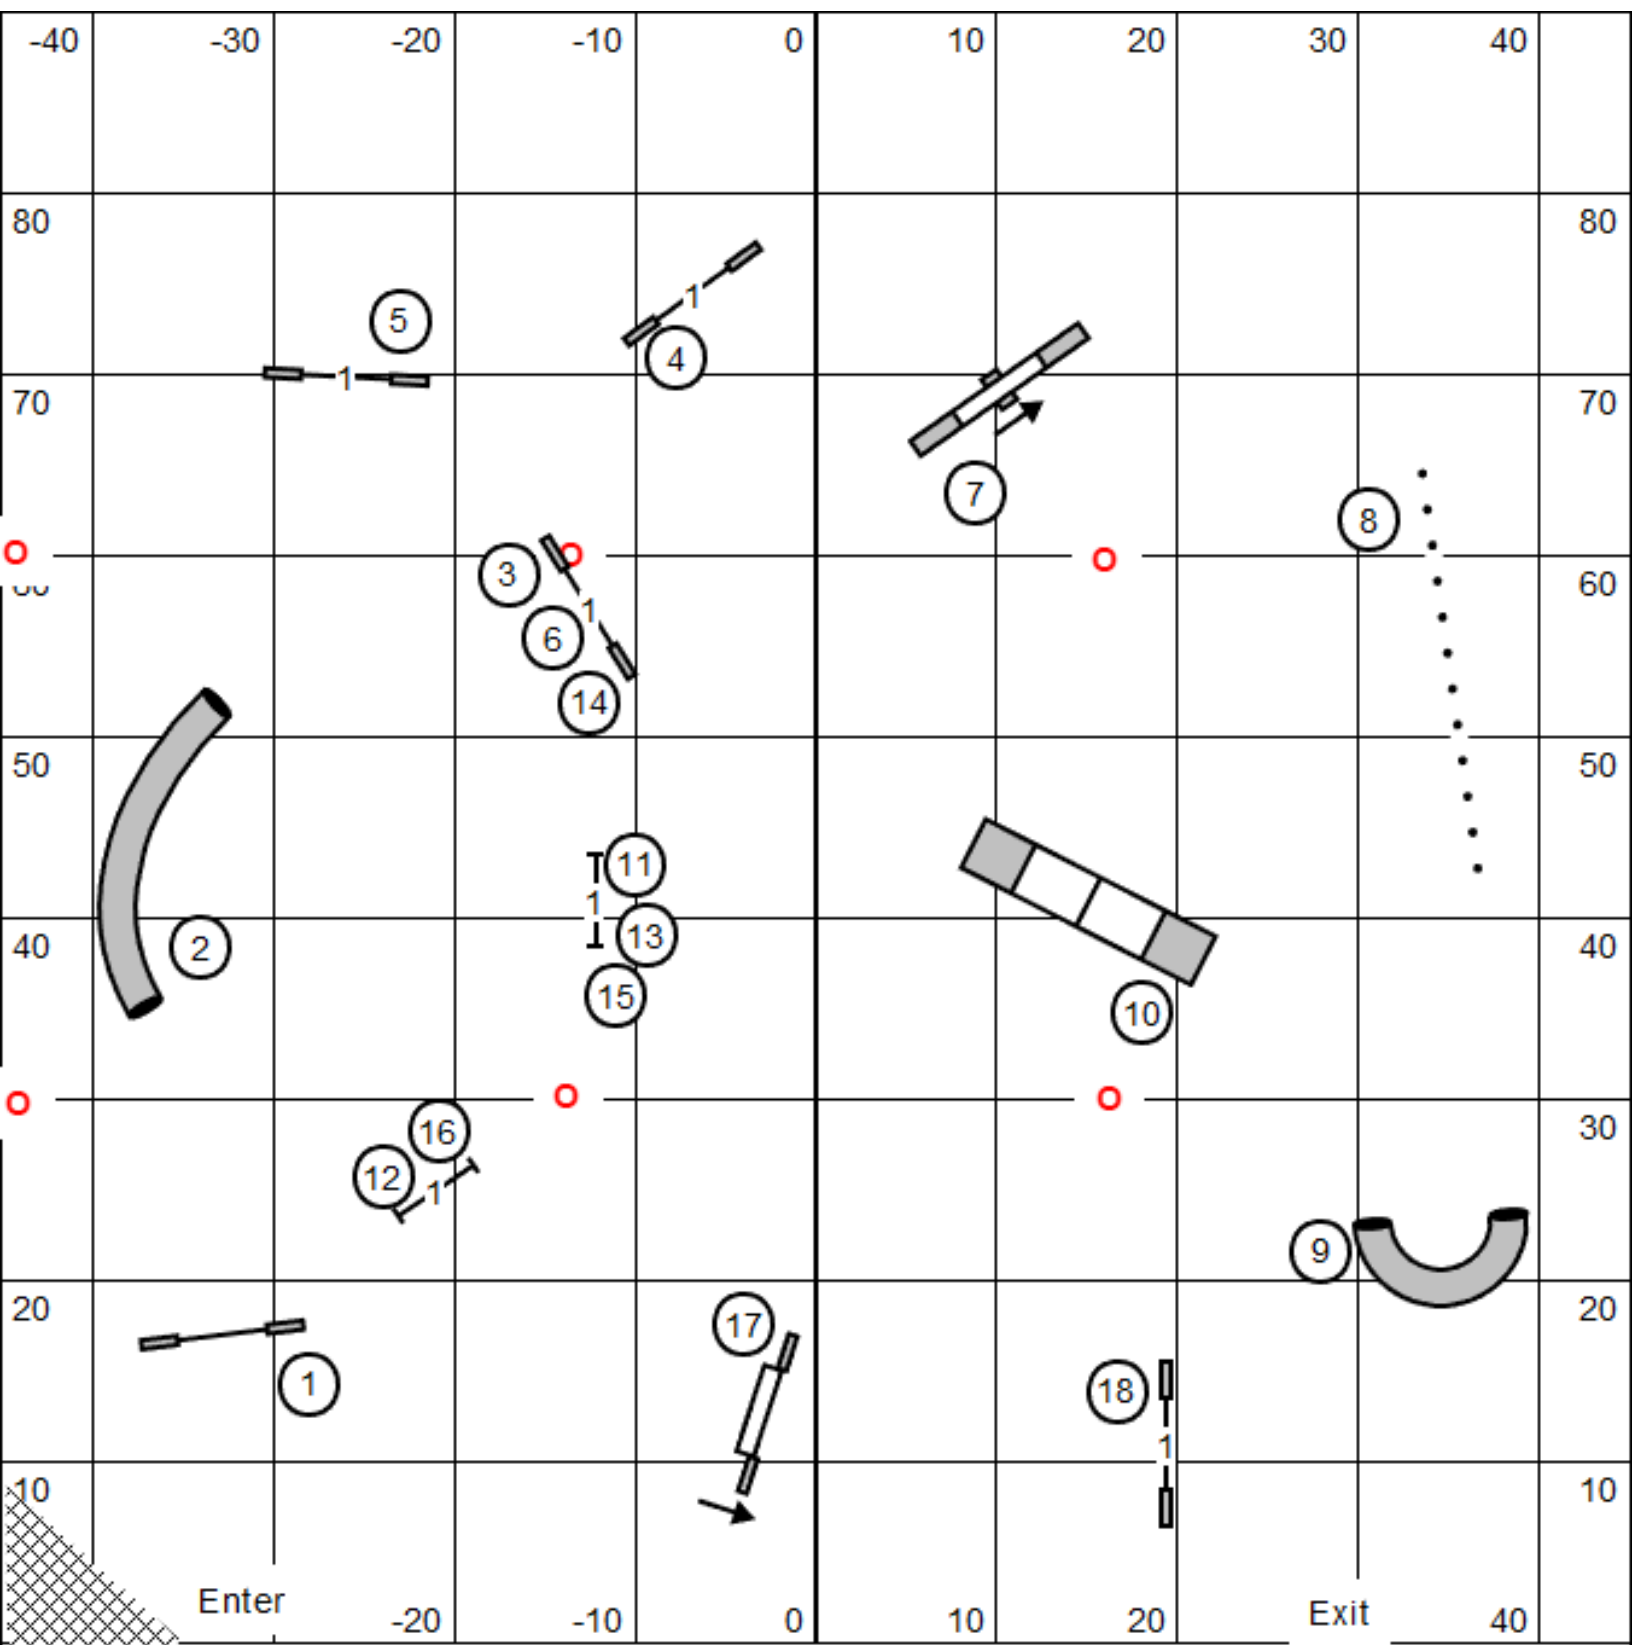

Teamworks Agility Club of Central Massachusetts

Sunday - March 21, 2021

90' X 90' Westborough MA

T2B

Gill Chapman

Indoor on Mat