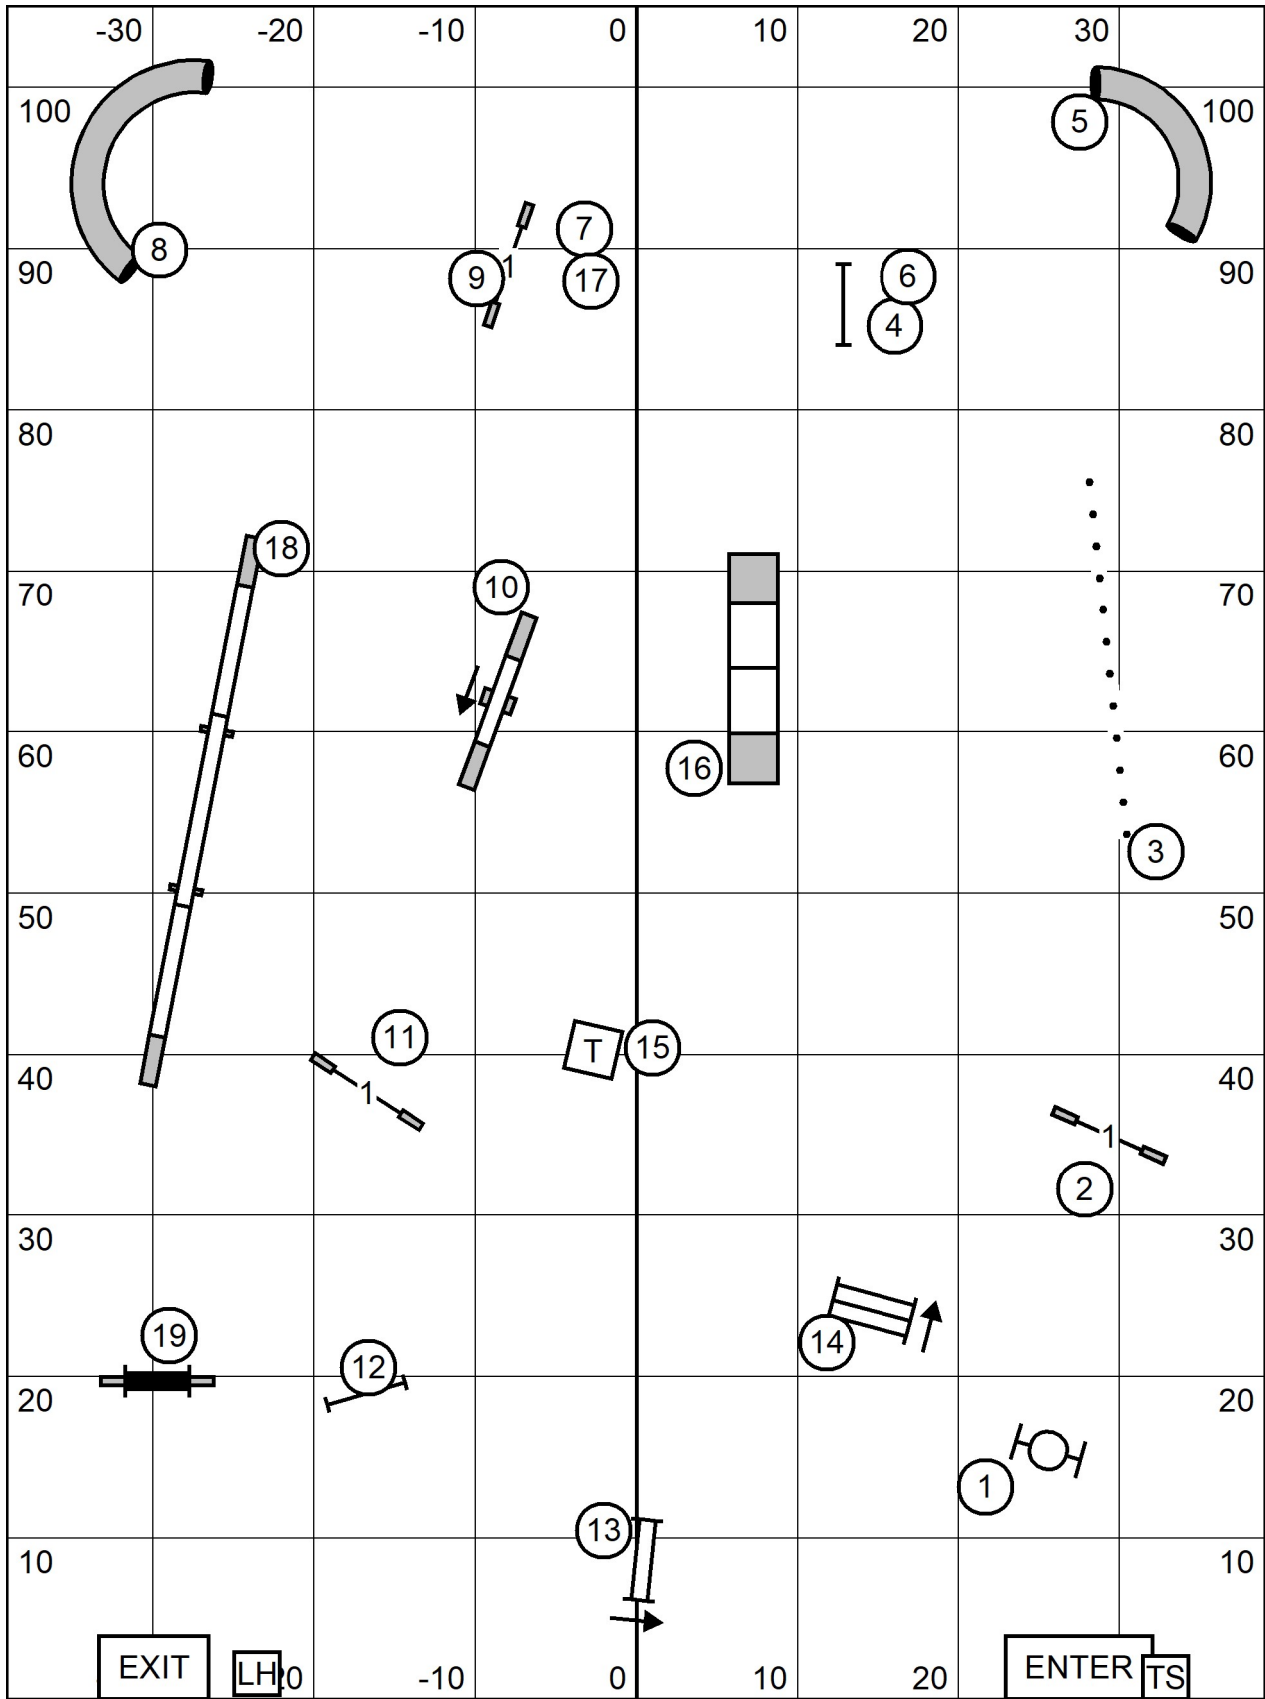

**2-FAST**

EXIT    LH    TS    ENTER

(4)	(6)	(5)	—	EX/MAS
[6]	(5)	—	—	OPEN
[6]	(5)	—	—	NOV

IRISH SETTER CLUB OF NEW ENGLAND  
 FRIDAY: APRIL 9, 2021    Indoors, Turf  
 Judge: Sandy Moody

**1-EX/MAS  
 STANDARD**