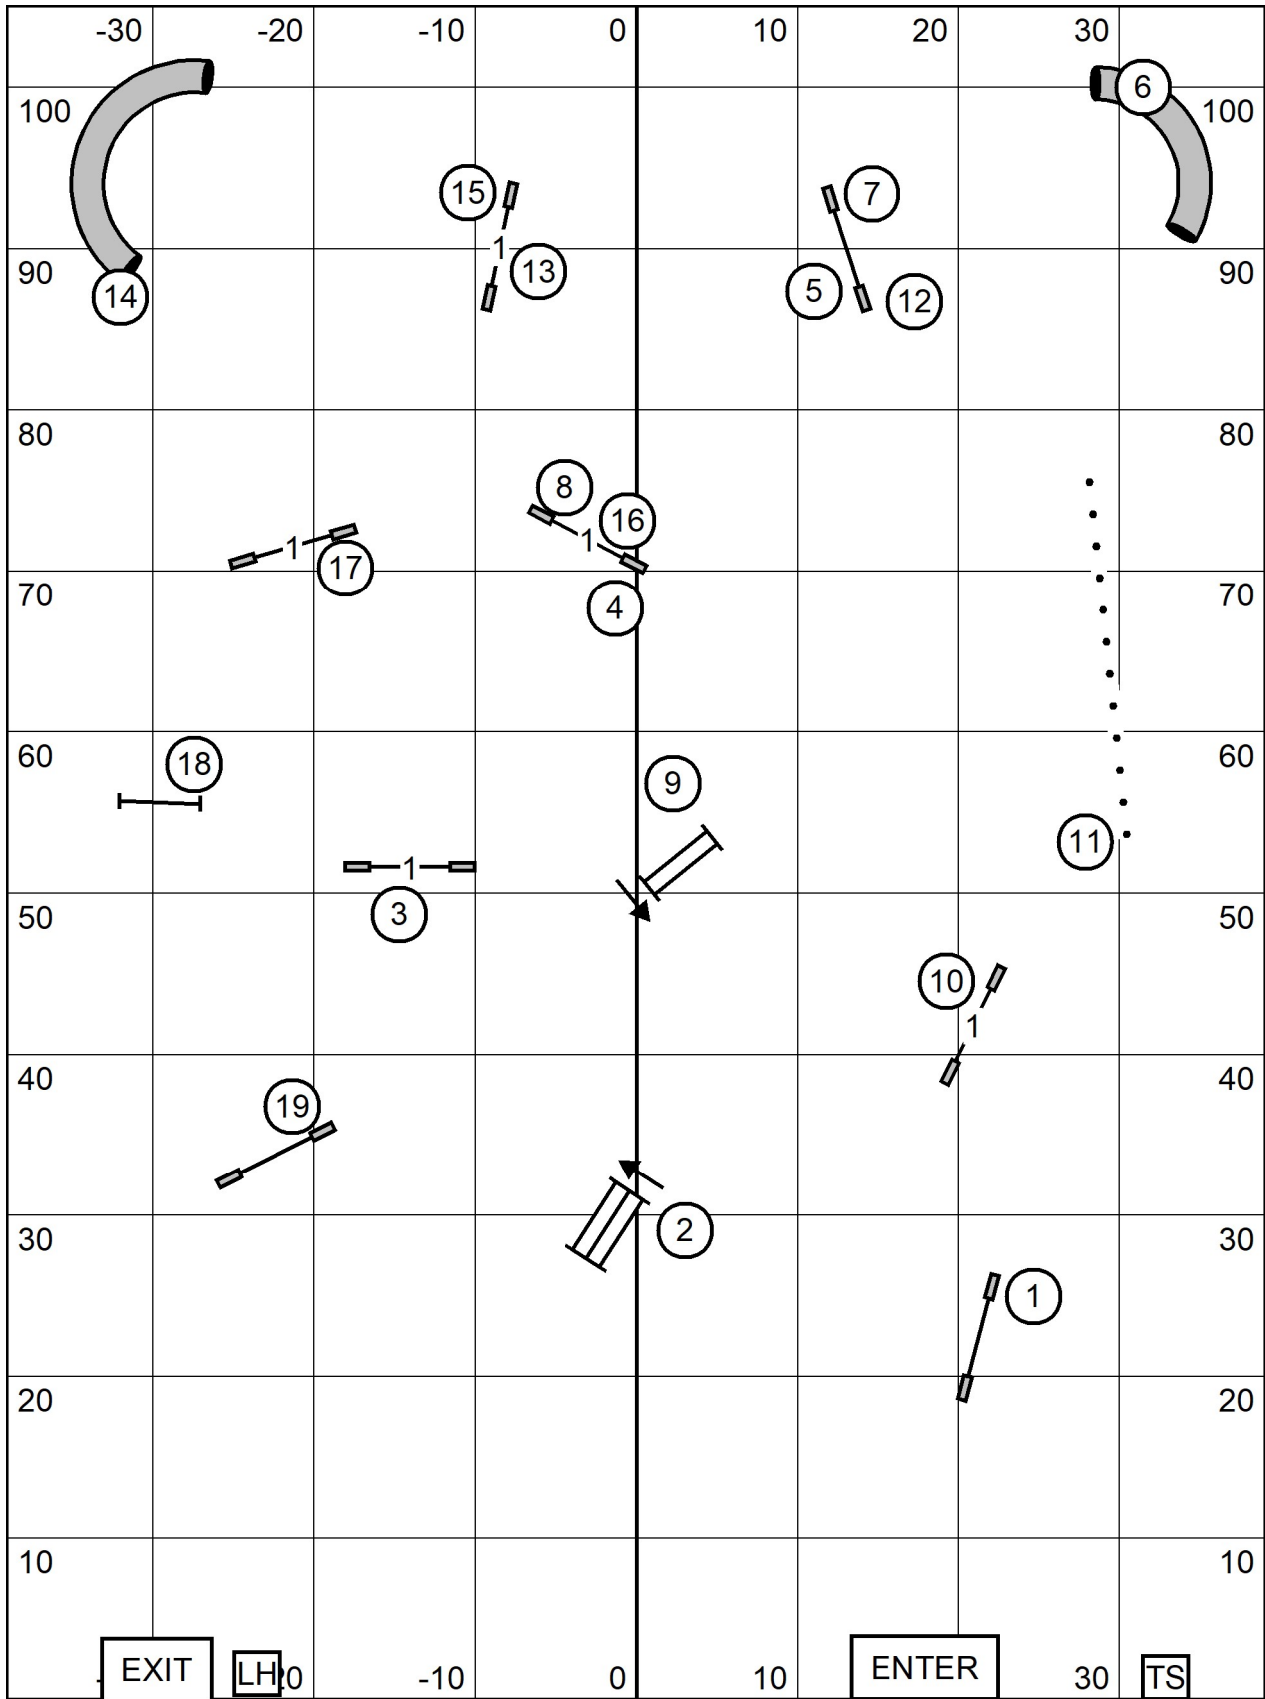

IRISH SETTER CLUB OF NEW ENGLAND
FRIDAY: APRIL 9, 2021   Indoors, Turf
Judge: Sandy Moody

1: EX/MAS
JWW