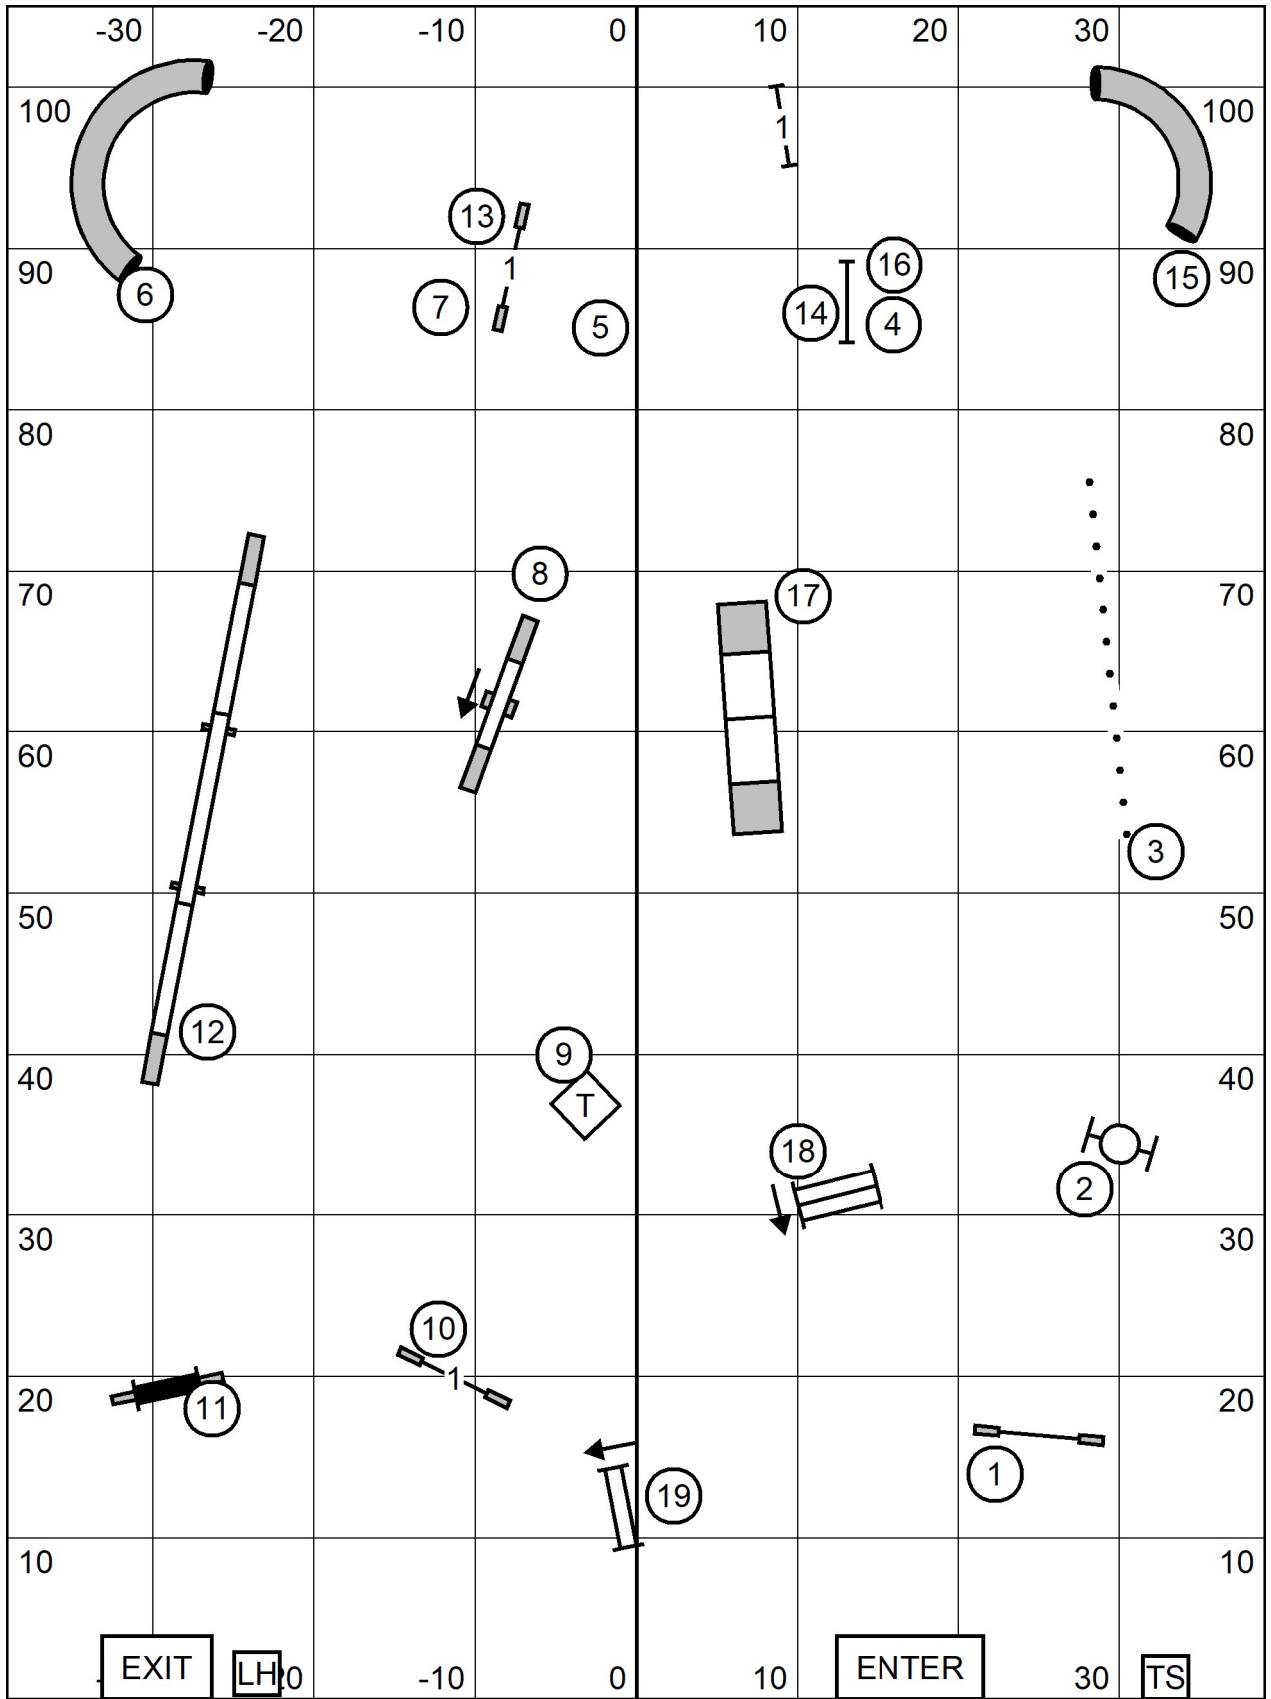

IRISH SETTER CLUB OF NEW ENGLAND  
 FRIDAY: APRIL 9, 2021    Indoors, Turf  
 Judge: Sandy Moody

1-FAST

(10) (1) (4) — EX/MAS  
 (9) (2) — OPEN  
 (9) (2) — NOV

IRISH SETTER CLUB OF NEW ENGLAND  
 FRIDAY: APRIL 9, 2021    Indoors, Turf  
 Judge: Sandy Moody

**2-FAST**

EXIT    LH    TS    ENTER

(4)	(6)	(5)	—	EX/MAS
[6]	(5)	—	—	OPEN
[6]	(5)	—	—	NOV

IRISH SETTER CLUB OF NEW ENGLAND  
 FRIDAY: APRIL 9, 2021    Indoors, Turf  
 Judge: Sandy Moody

**1-EX/MAS  
 STANDARD**