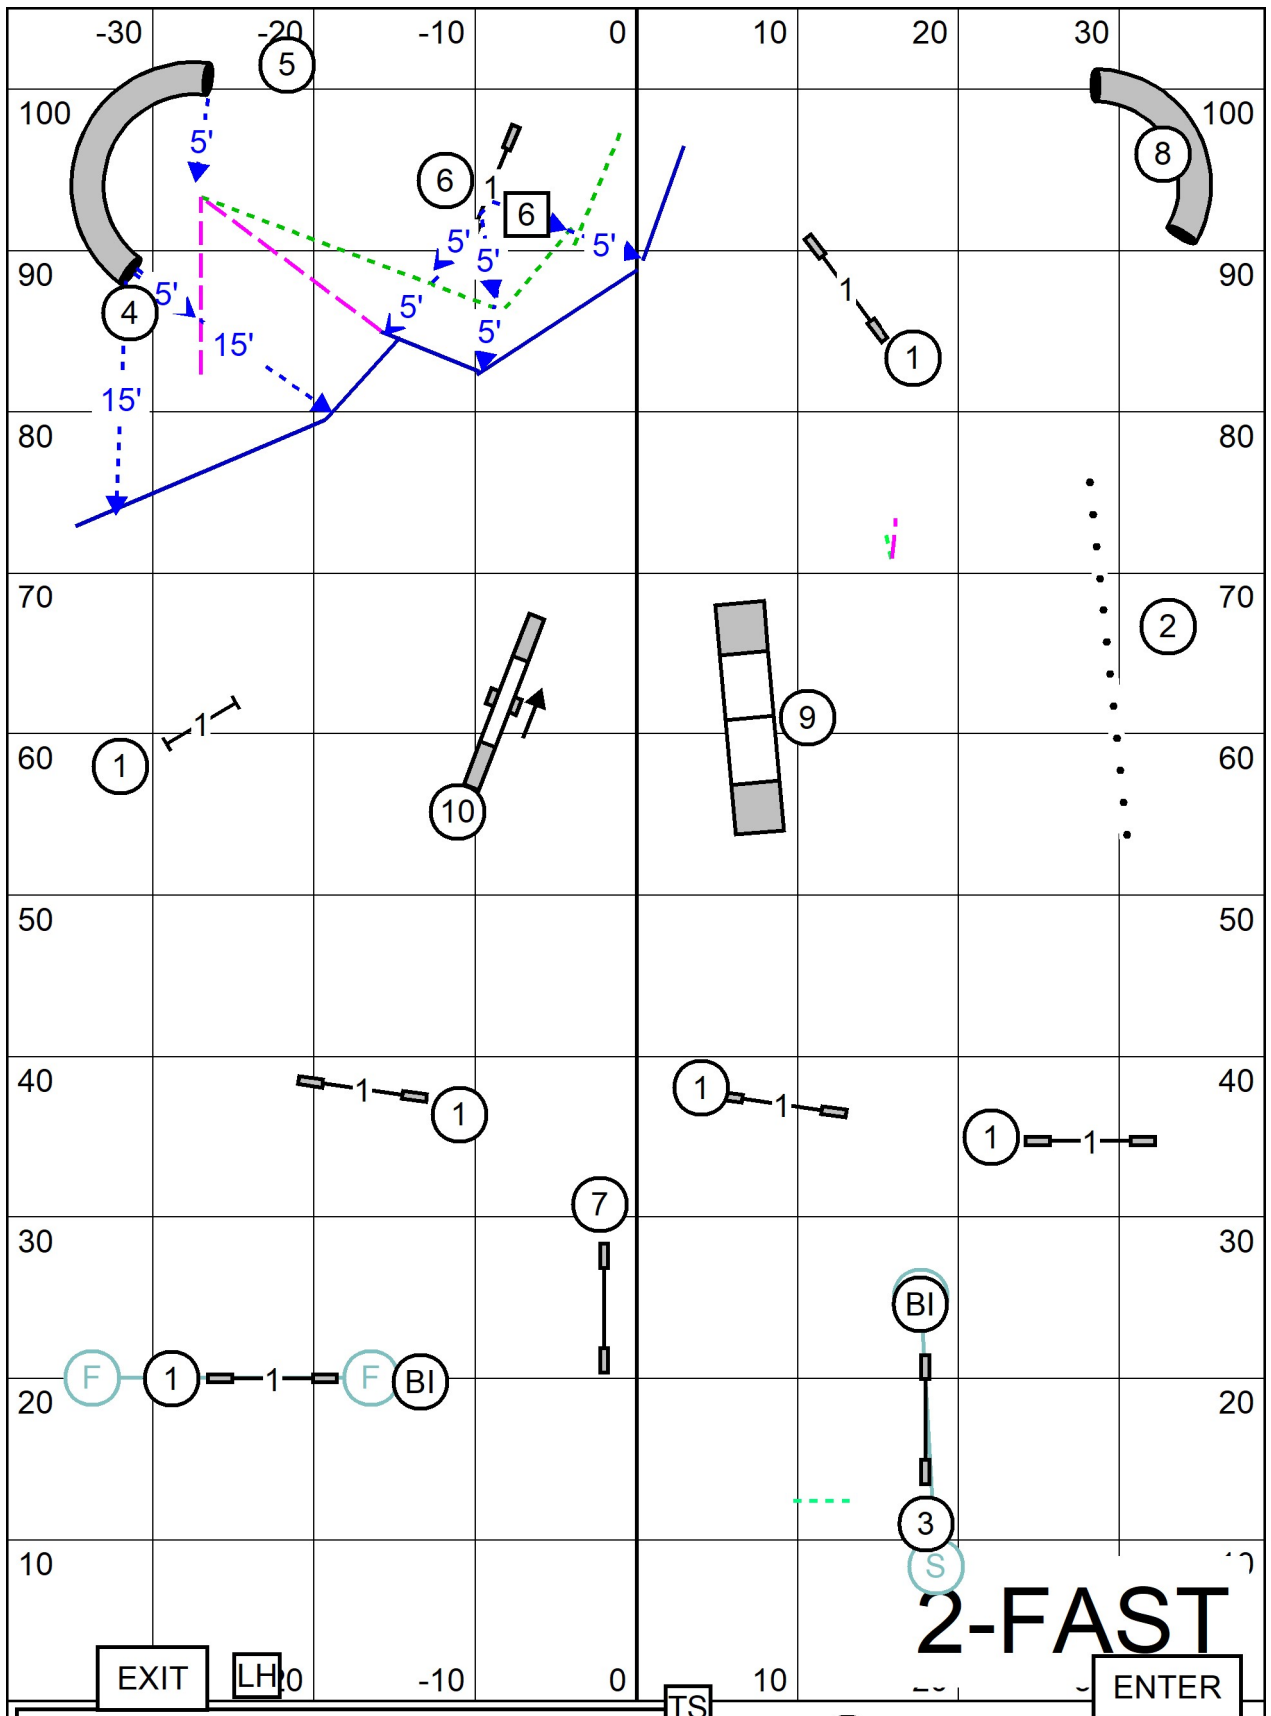

IRISH SETTER CLUB OF NEW ENGLAND  
 FRIDAY: APRIL 9, 2021    Indoors, Turf  
 Judge: Sandy Moody

1-FAST

(10) (1) (4) — EX/MAS  
 (9) (2) — OPEN  
 (9) (2) — NOV

IRISH SETTER CLUB OF NEW ENGLAND  
 FRIDAY: APRIL 9, 2021    Indoors, Turf  
 Judge: Sandy Moody

**2-FAST**

EXIT    LH    TS    ENTER

(4)	(6)	(5)	—	EX/MAS
[6]	(5)	—	—	OPEN
[6]	(5)	—	—	NOV

IRISH SETTER CLUB OF NEW ENGLAND  
 FRIDAY: APRIL 9, 2021    Indoors, Turf  
 Judge: Sandy Moody

**1-EX/MAS  
 STANDARD**