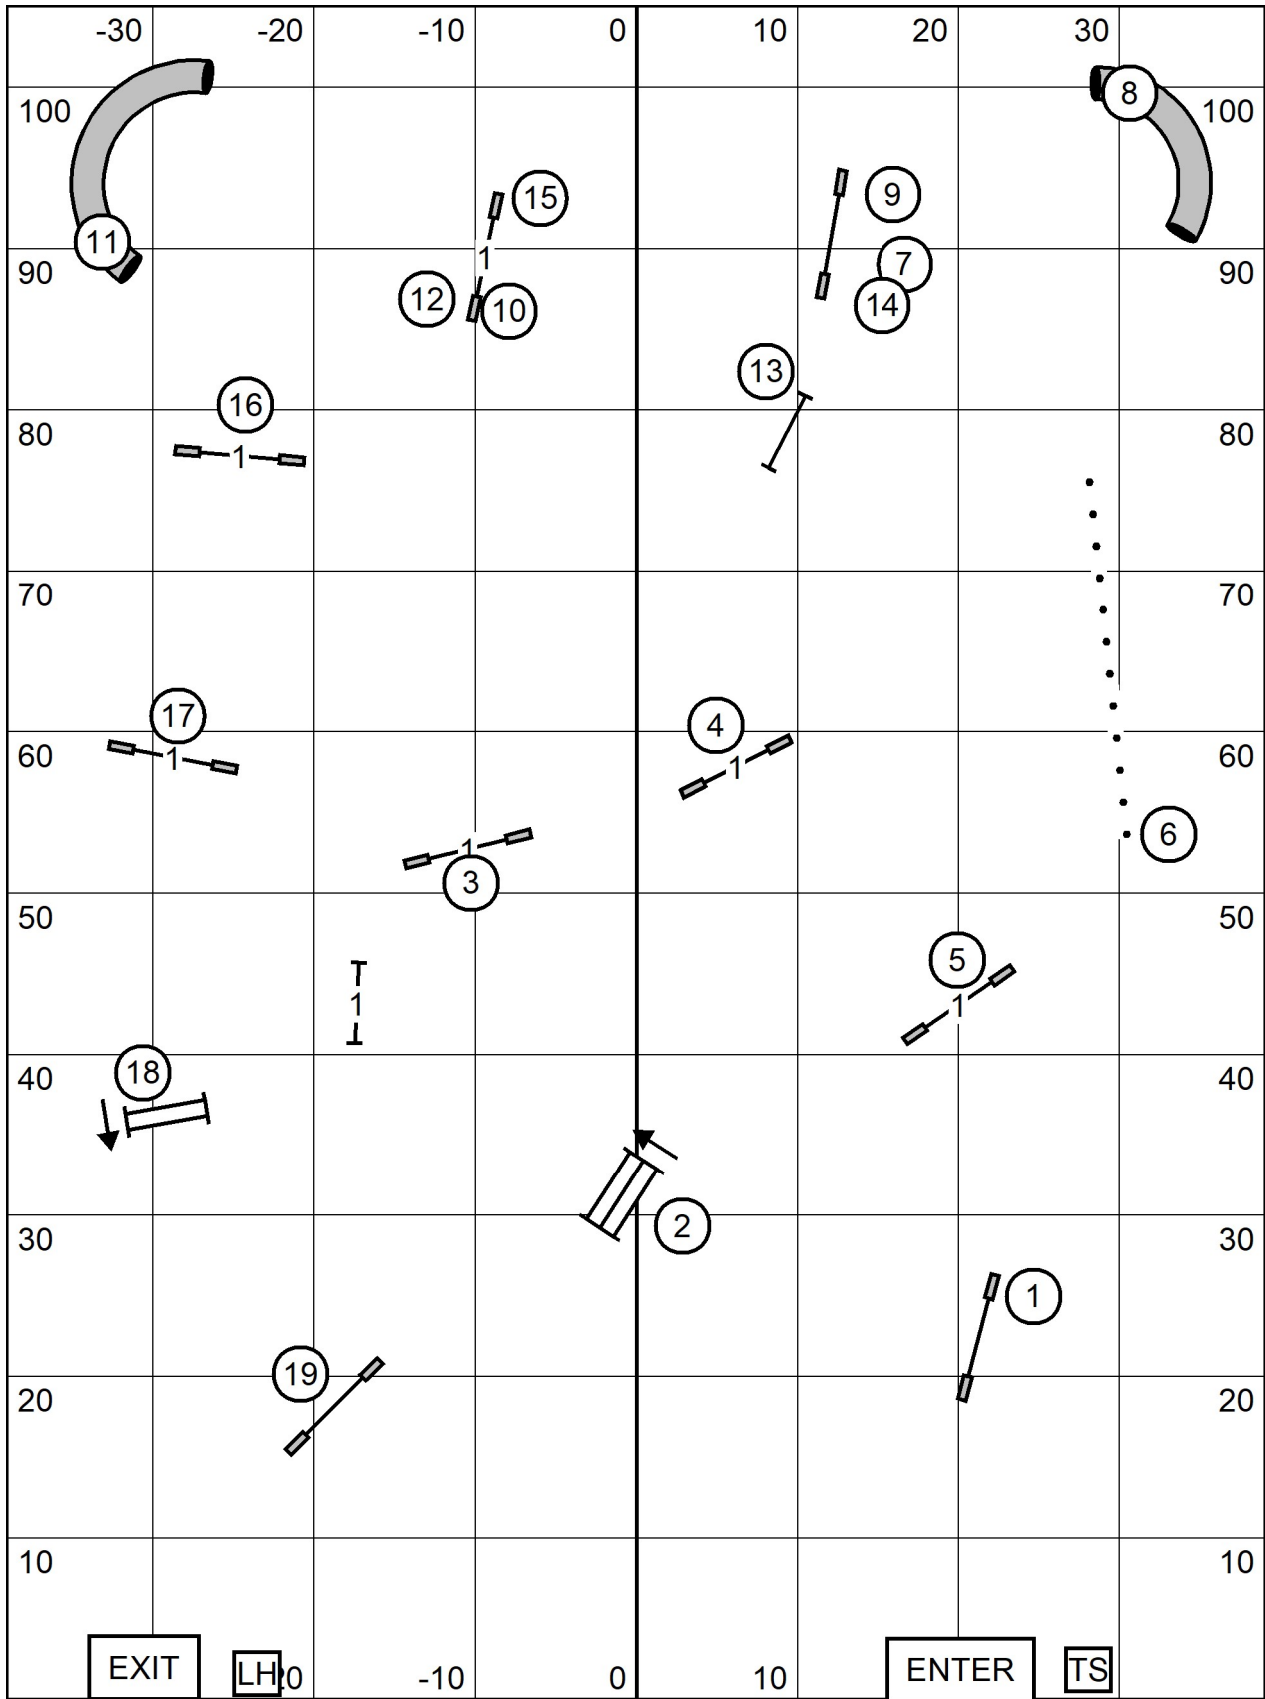

**2-FAST**

EXIT    LH    TS    ENTER

(4)	(6)	(5)	—	EX/MAS
[6]	(5)	—	—	OPEN
[6]	(5)	—	—	NOV

IRISH SETTER CLUB OF NEW ENGLAND  
 FRIDAY: APRIL 9, 2021    Indoors, Turf  
 Judge: Sandy Moody

**1-EX/MAS  
 STANDARD**

**1: EX/MAS**  
**JWW**

IRISH SETTER CLUB OF NEW ENGLAND

FRIDAY: APRIL 9, 2021    Indoors, Turf  
 Judge: Sandy Moody

**2: EX/MAS**  
**JWW**