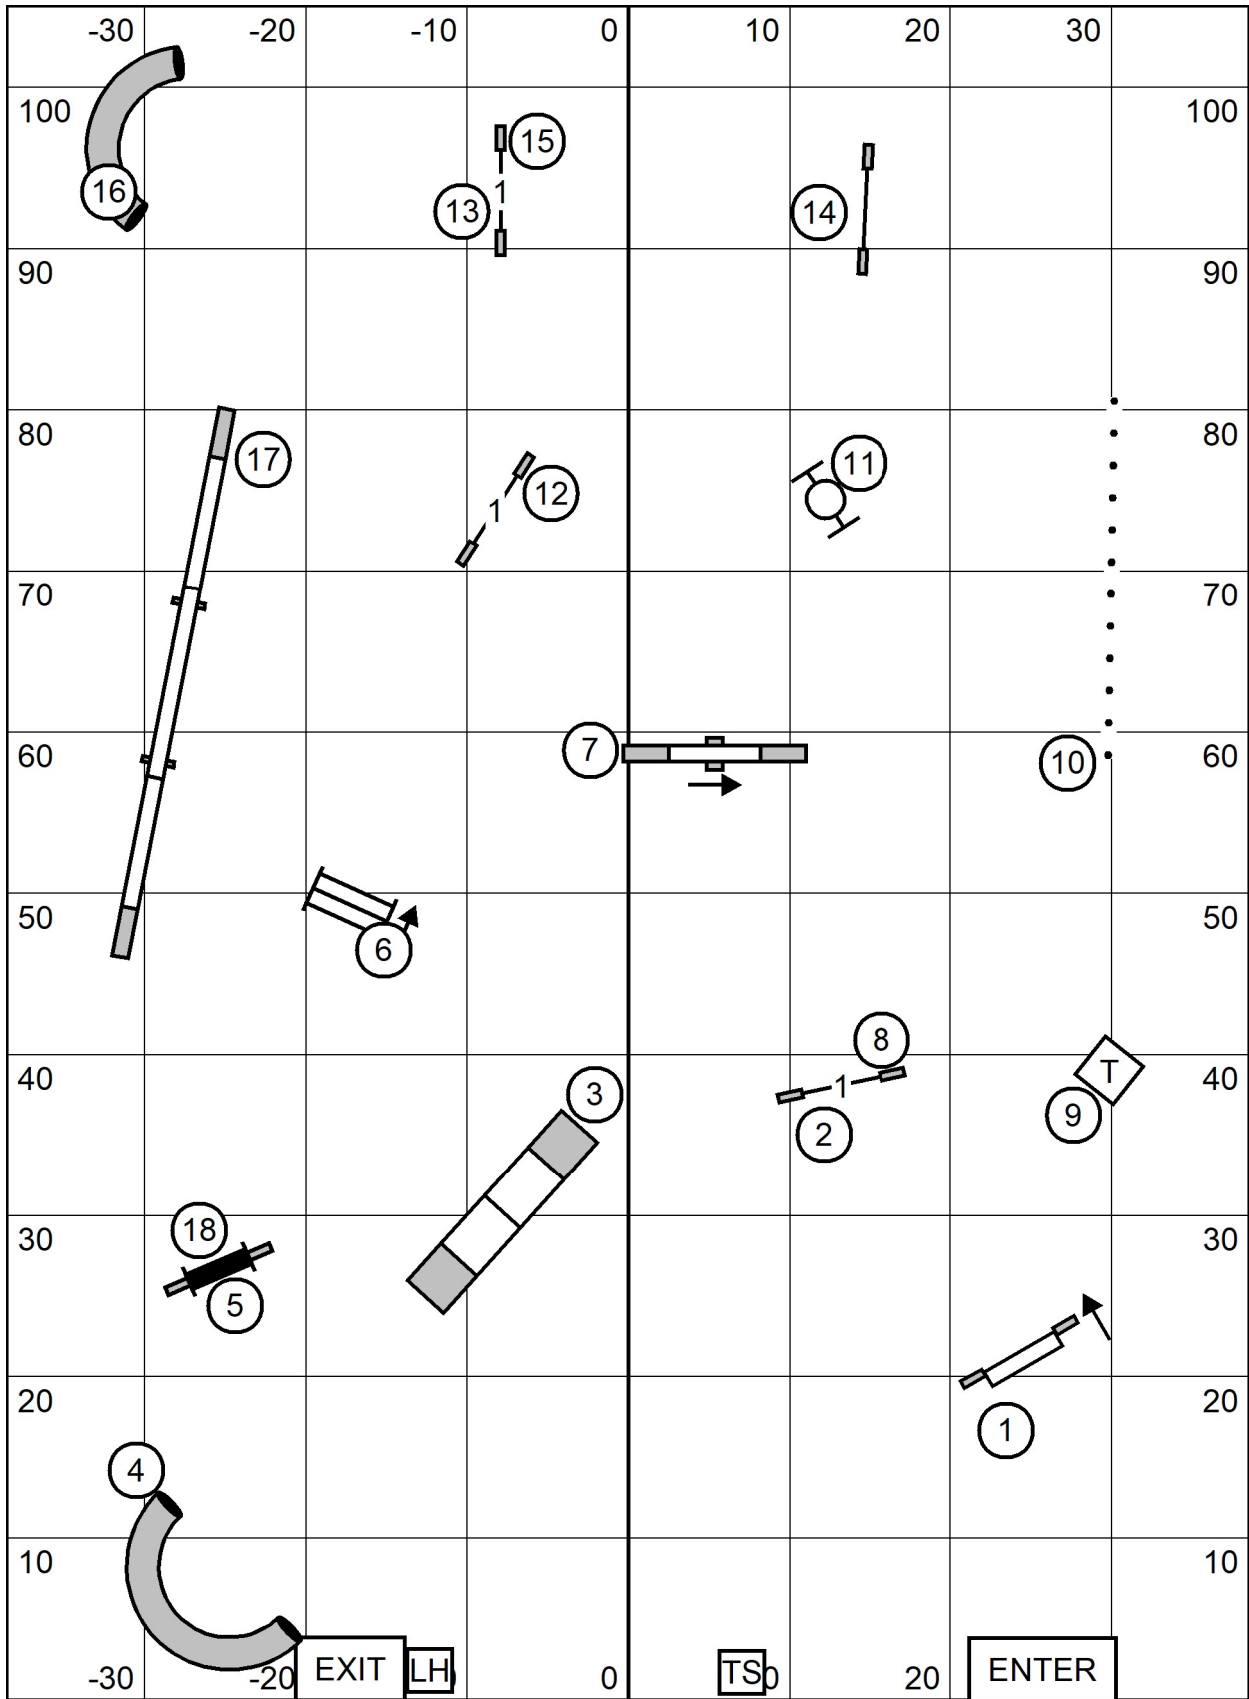

FAST

ENTER

IN FLOW

CENTRAL NEW ENGLAND BRITTANY CLUB
 SATURDAY: APRIL 10, 2021 Indoors, Turf
 Judge: Sandy Moody

(4) (5) (6) OR (6) (5) (4)	EMF
(4) (5) OR (5) (6)	---	OF
(4) (5) OR (5) (6)	- - -	NF

CENTRAL NEW ENGLAND BRITTANY CLUB
 SATURDAY: APRIL 10, 2021 Indoors, Turf
 Judge: Sandy Moody