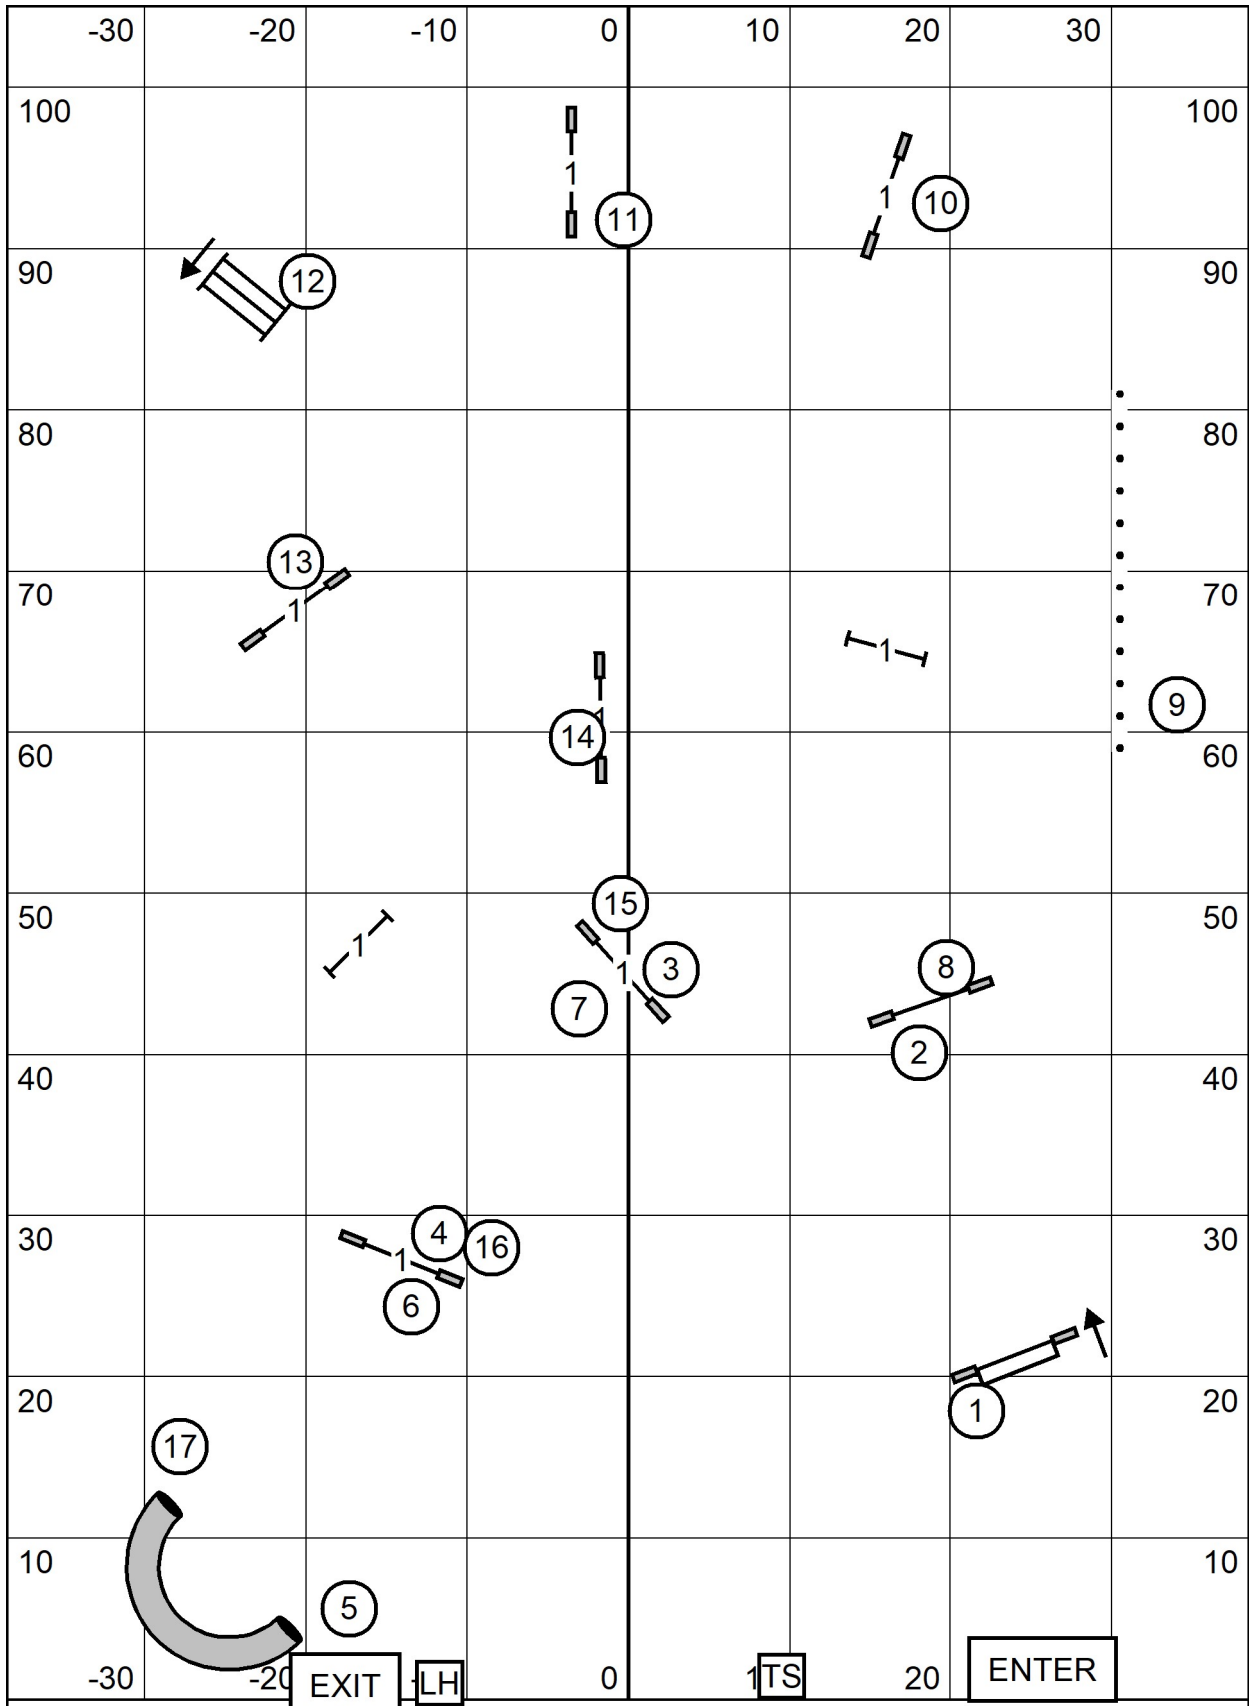

CENTRAL NEW ENGLAND BRITTANY CLUB
SATURDAY: APRIL 10, 2021   Indoors, Turf
Judge: Sandy Moody

OPEN
JWW