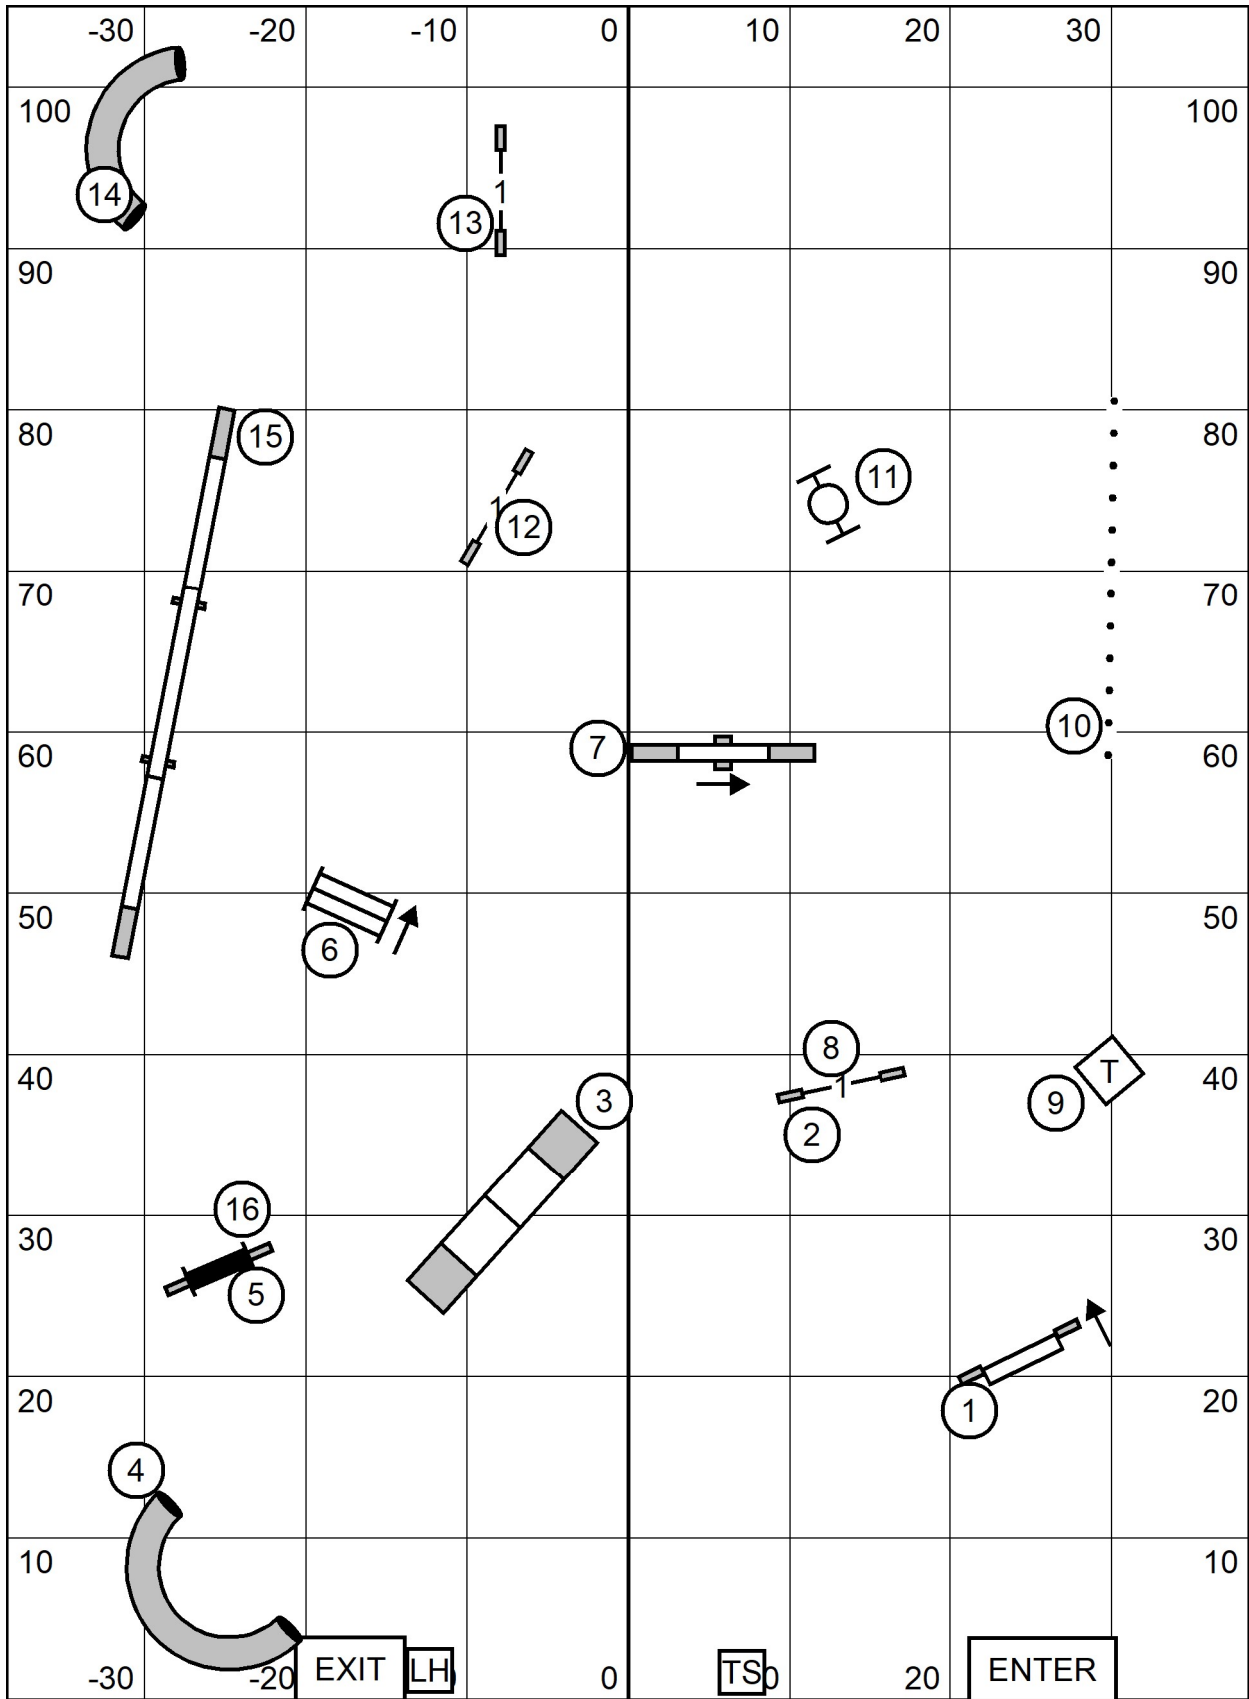

CENTRAL NEW ENGLAND BRITTANY CLUB
SATURDAY: APRIL 10, 2021   Indoors, Turf
Judge: Sandy Moody

OPEN STD