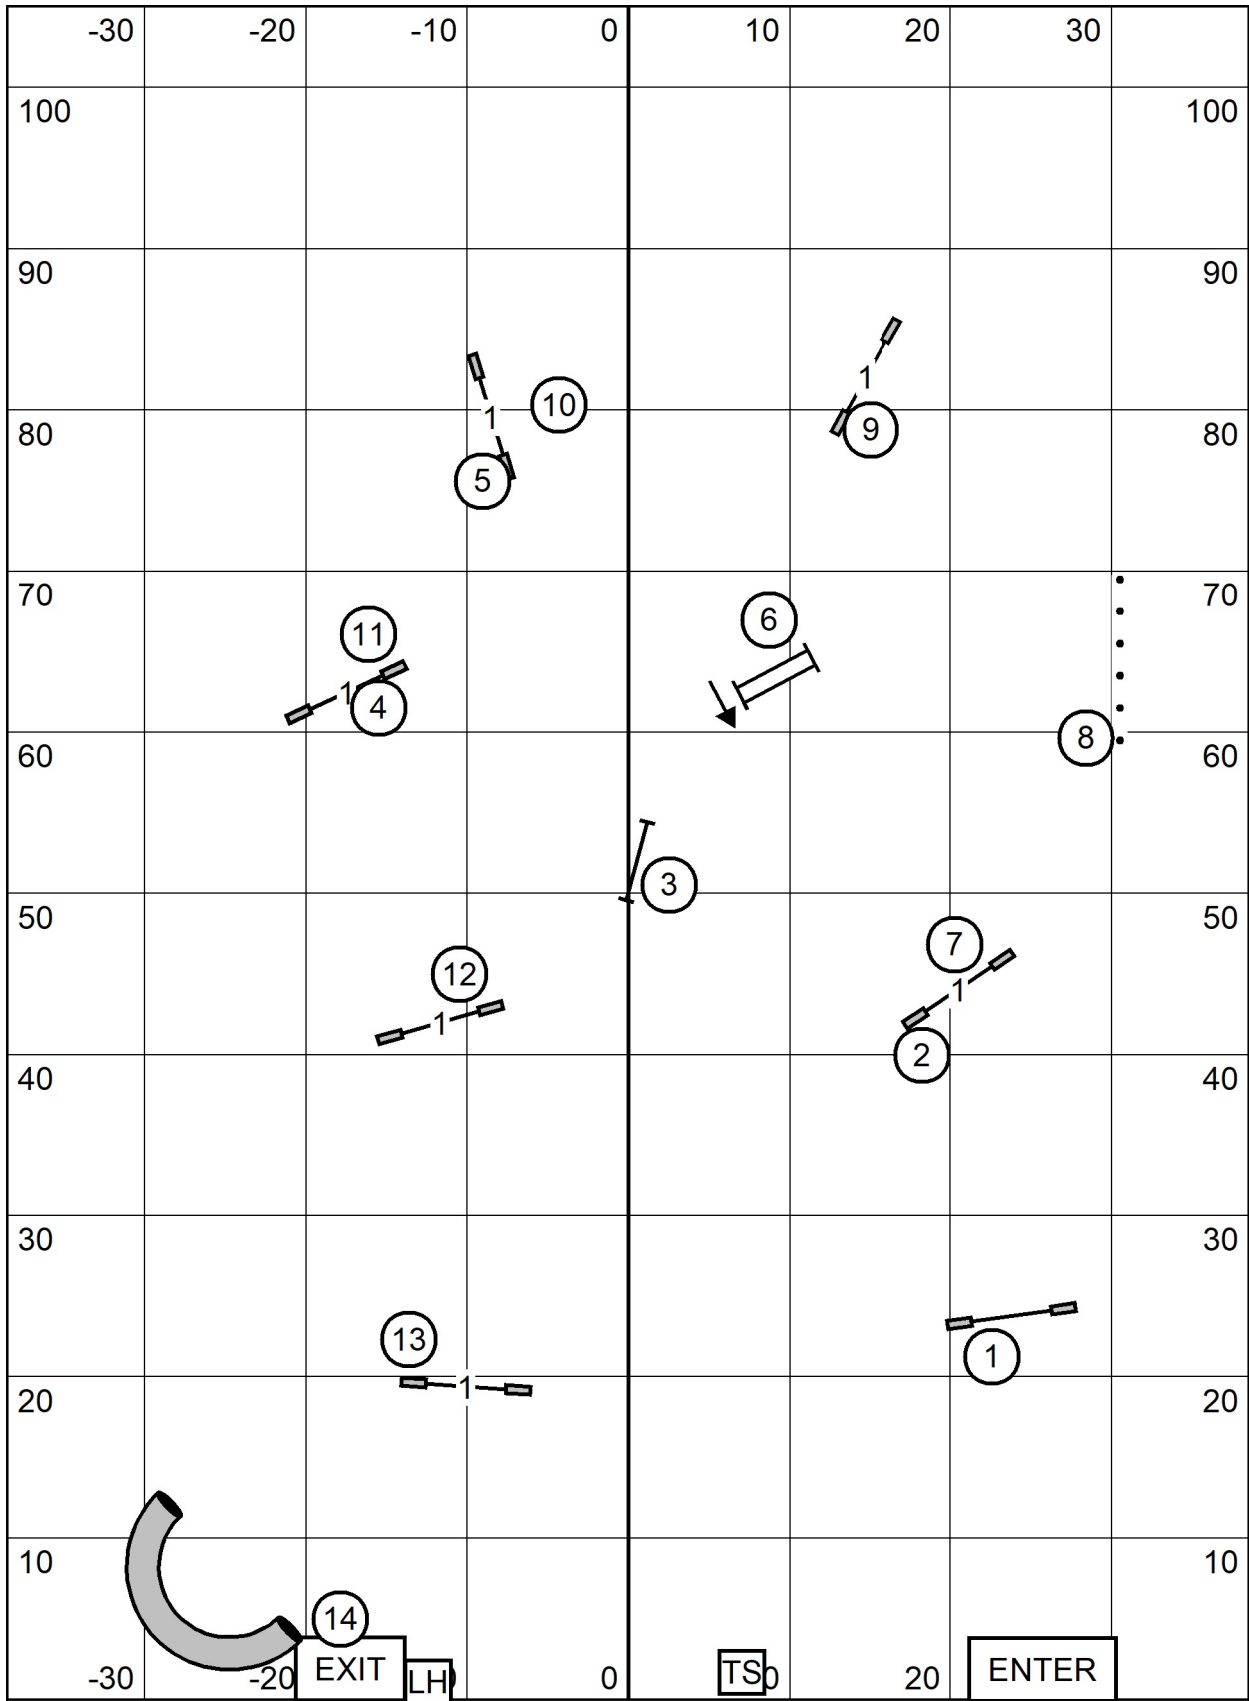

CENTRAL NEW ENGLAND BRITTANY CLUB
SATURDAY: APRIL 10, 2021   Indoors, Turf
Judge: Sandy Moody

NOVICE JWW