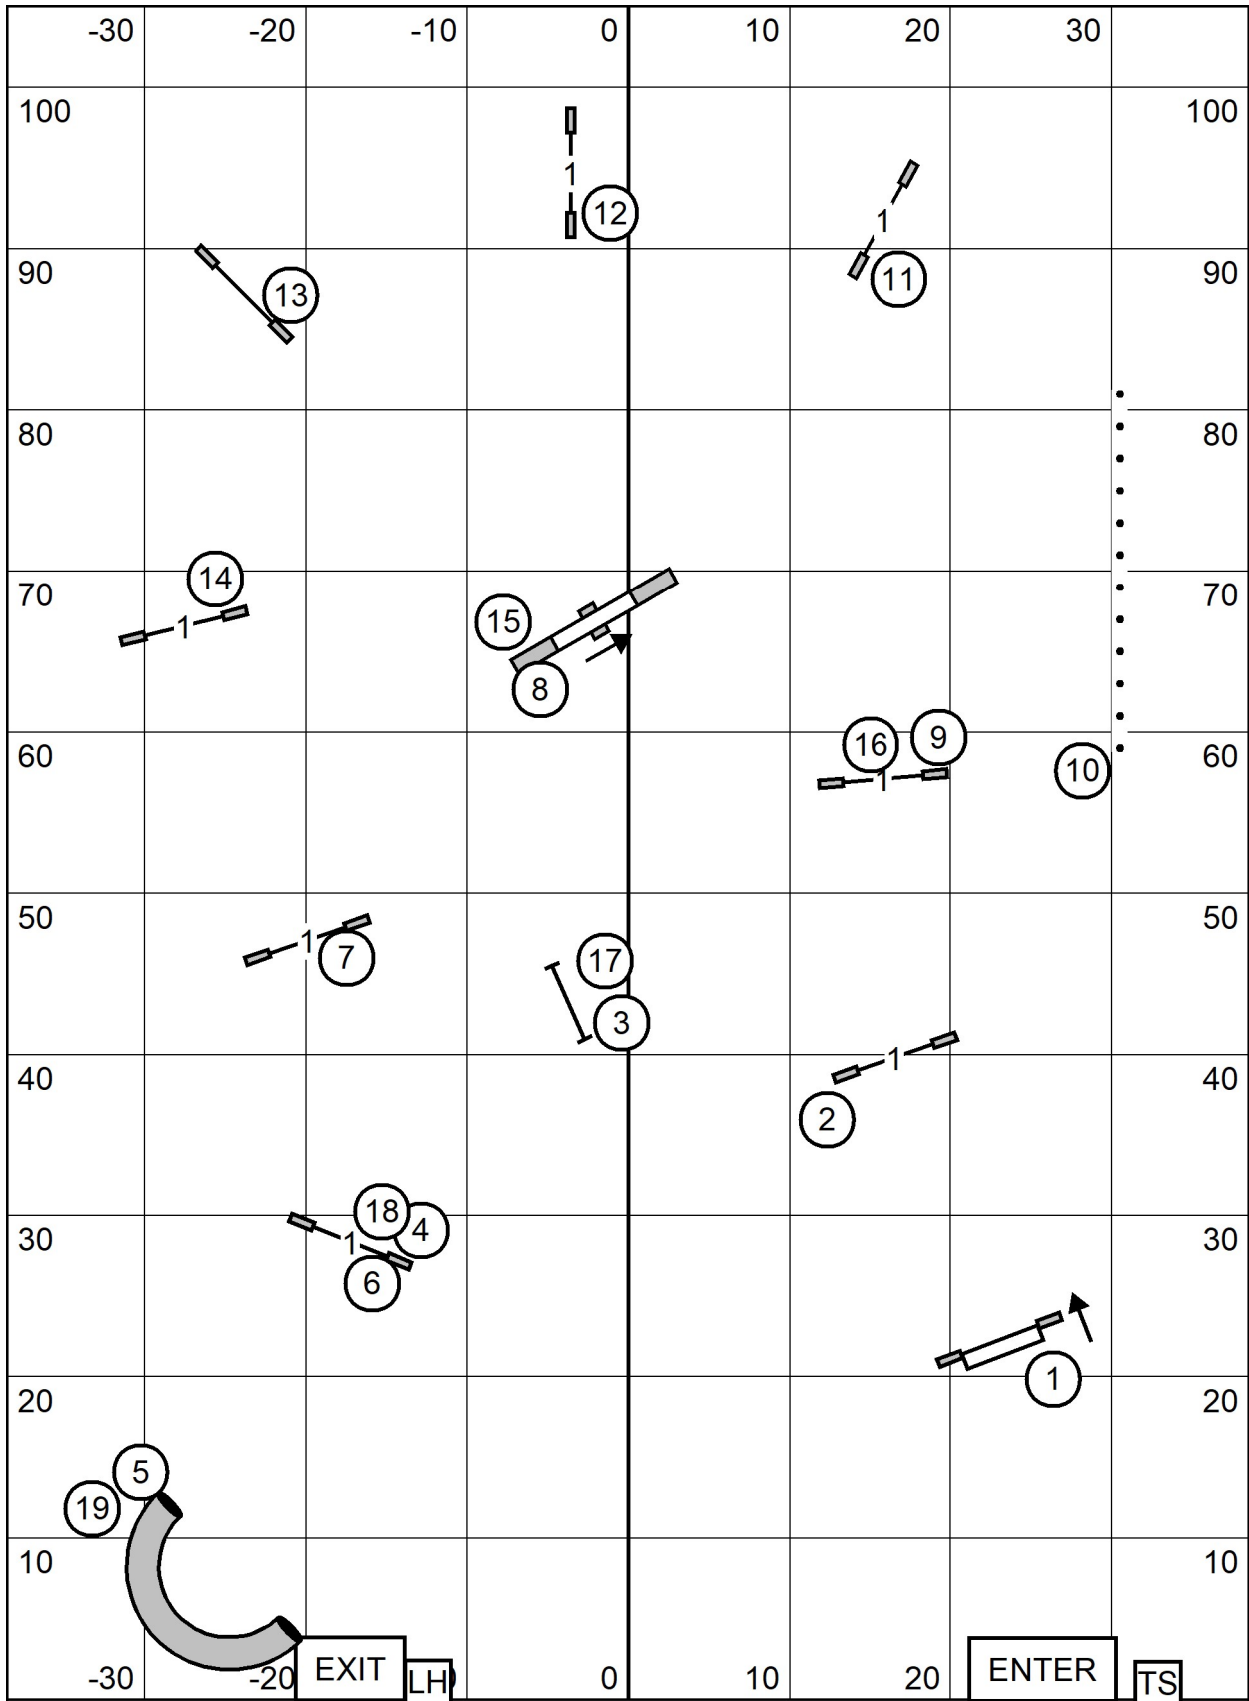

CENTRAL NEW ENGLAND BRITTANY CLUB
SATURDAY: APRIL 10, 2021   Indoors, Turf
Judge: Sandy Moody

T2B