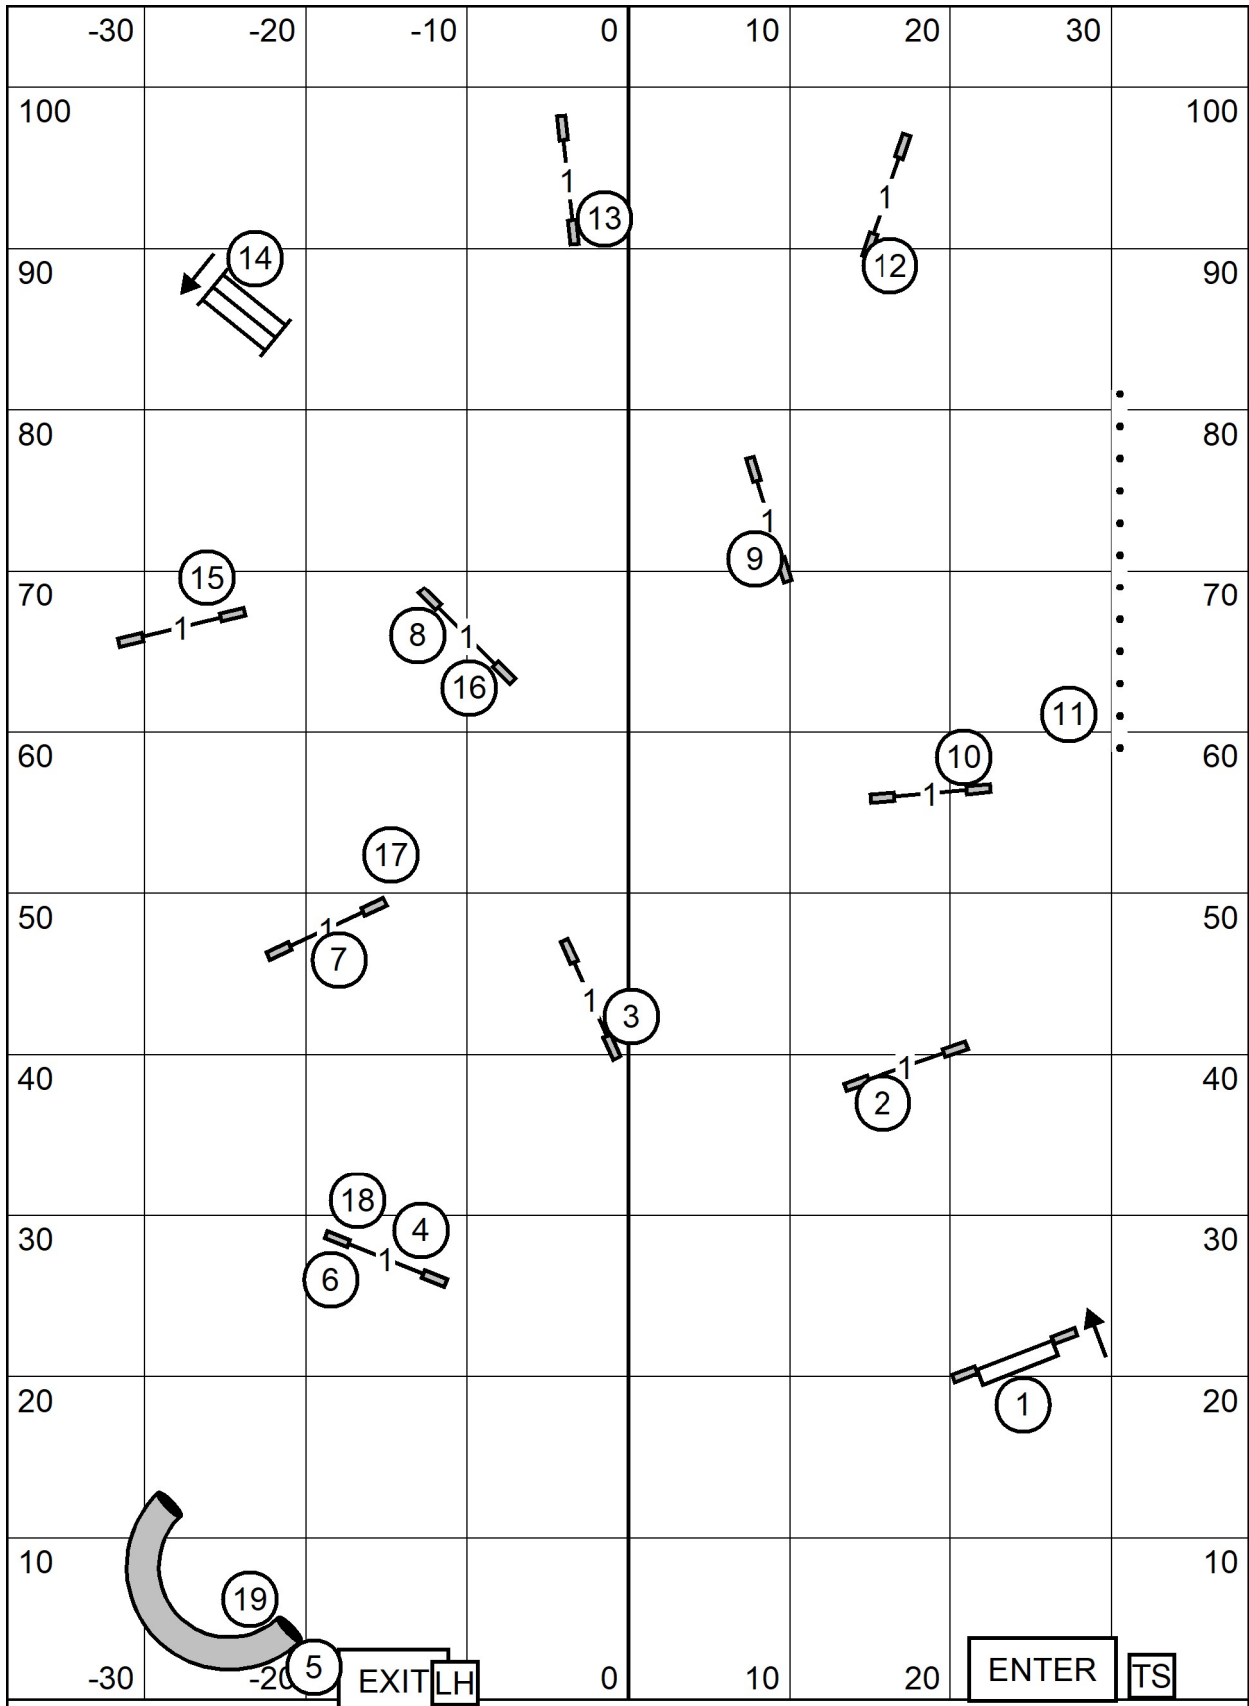

CENTRAL NEW ENGLAND BRITTANY CLUB
SATURDAY: APRIL 10, 2021   Indoors, Turf
Judge: Sandy Moody

EX/MAS
JWW