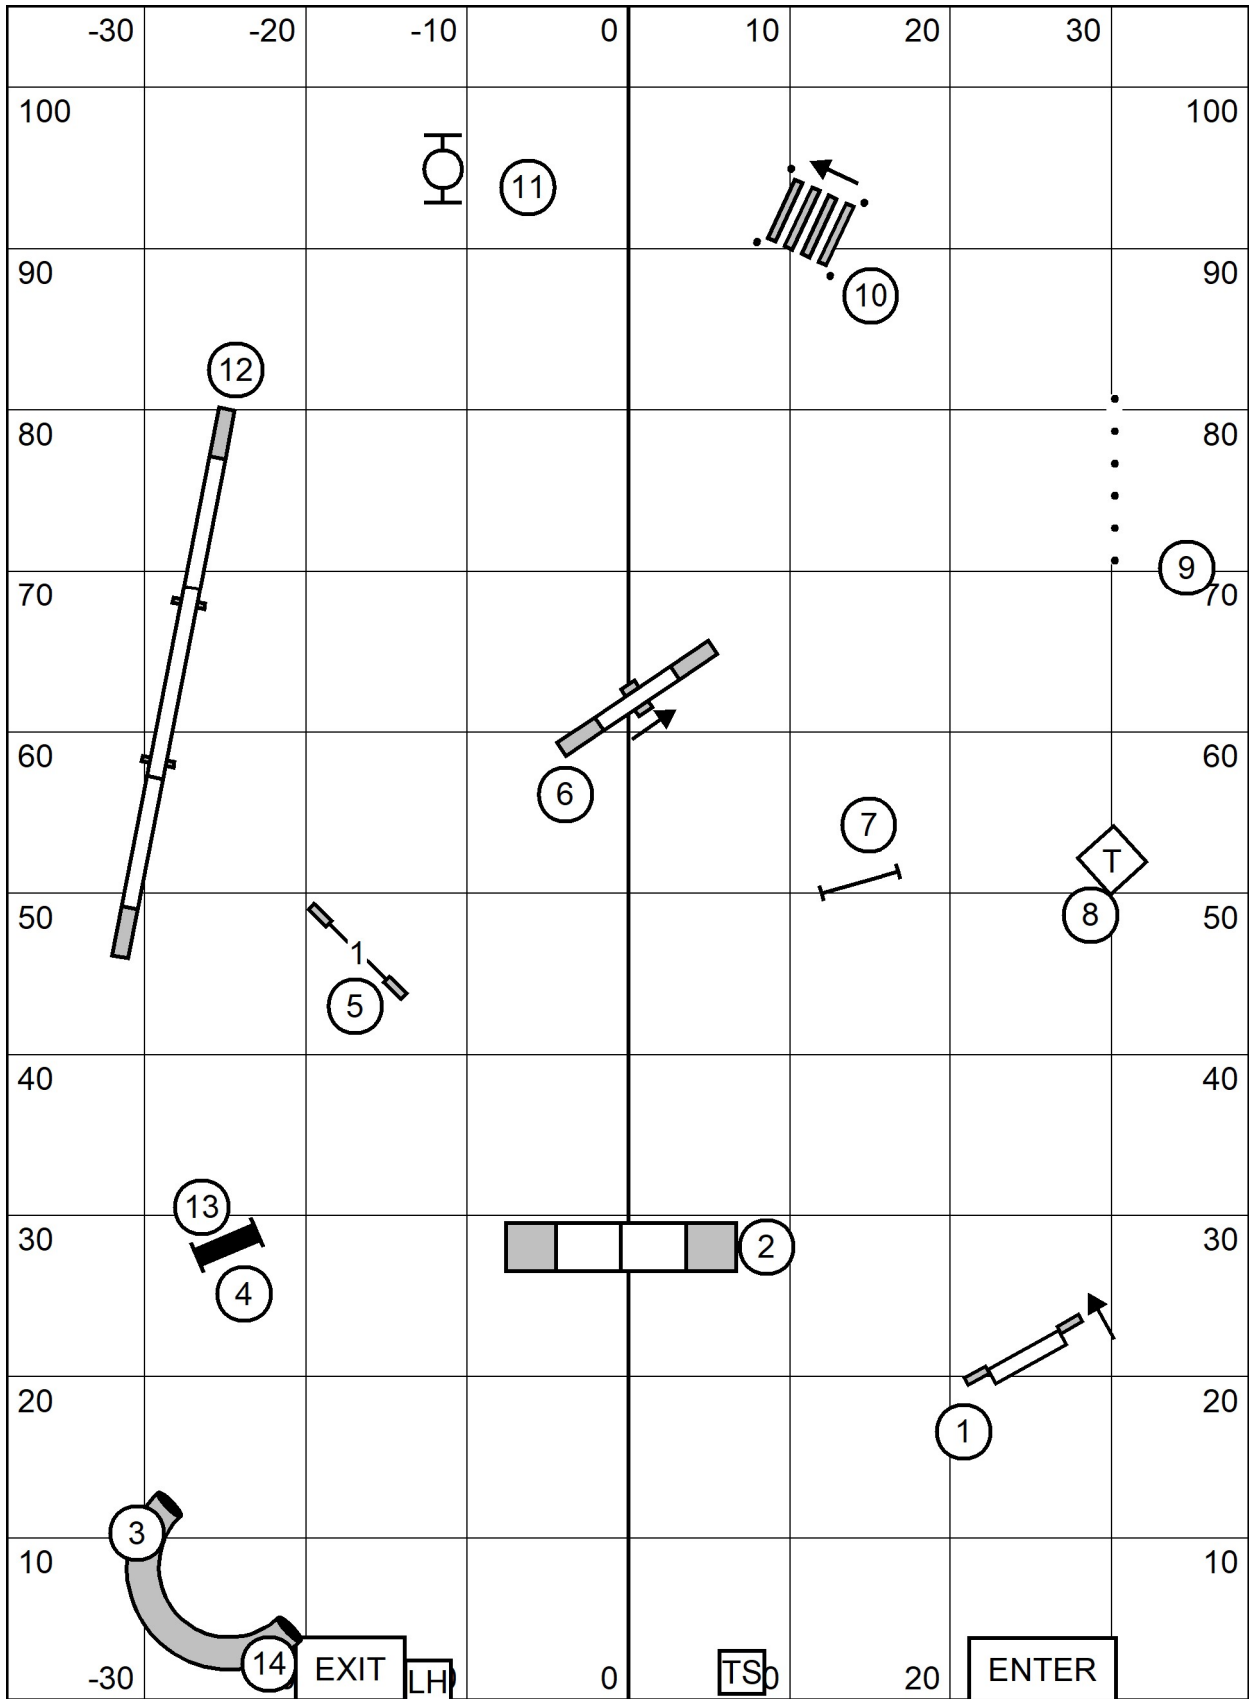

CENTRAL NEW ENGLAND BRITTANY CLUB
SATURDAY: APRIL 10, 2021   Indoors, Turf
Judge: Sandy Moody

**NOVICE
STD**