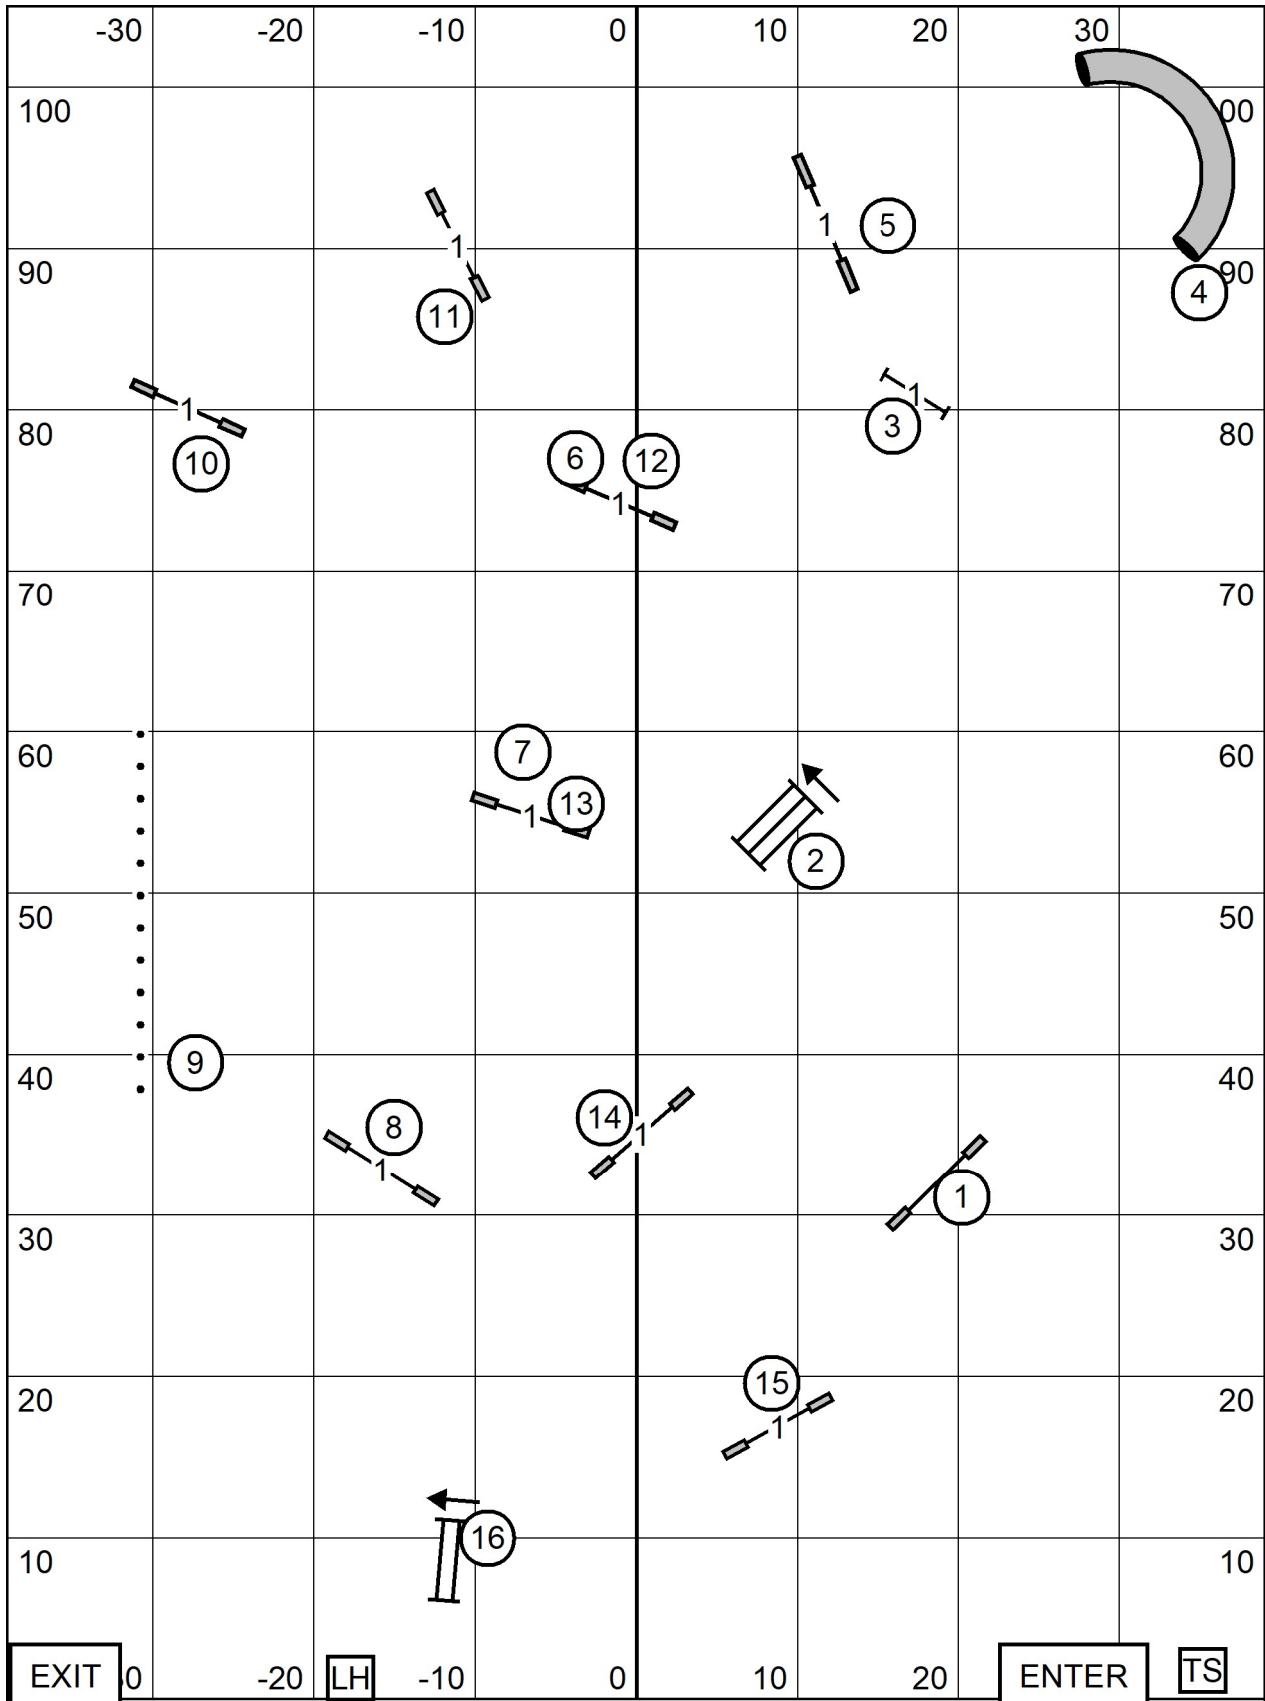

EASTERN ENGLISH SPRINGER SPANIEL CLUB

SUNDAY: APRIL 11, 2021 Indoors, Turf
 Judge: Sandy Moody

1-EX/MAS
JWW

EASTERN ENGLISH SPRINGER SPANIEL CLUB
 SUNDAY: APRIL 11, 2021 Indoors, Turf
 Judge: Sandy Moody

EXIT 0 -20 LH -10 0 10 20 ENTER TS
2-EX/MAS
JWW

EASTERN ENGLISH SPRINGER SPANIEL CLUB

SUNDAY: APRIL 11, 2021 Indoors, Turf
 Judge: Sandy Moody

**OPEN
 JWW**

EASTERN ENGLISH SPRINGER SPANIEL CLUB

SUNDAY: APRIL 11, 2021 Indoors, Turf
 Judge: Sandy Moody