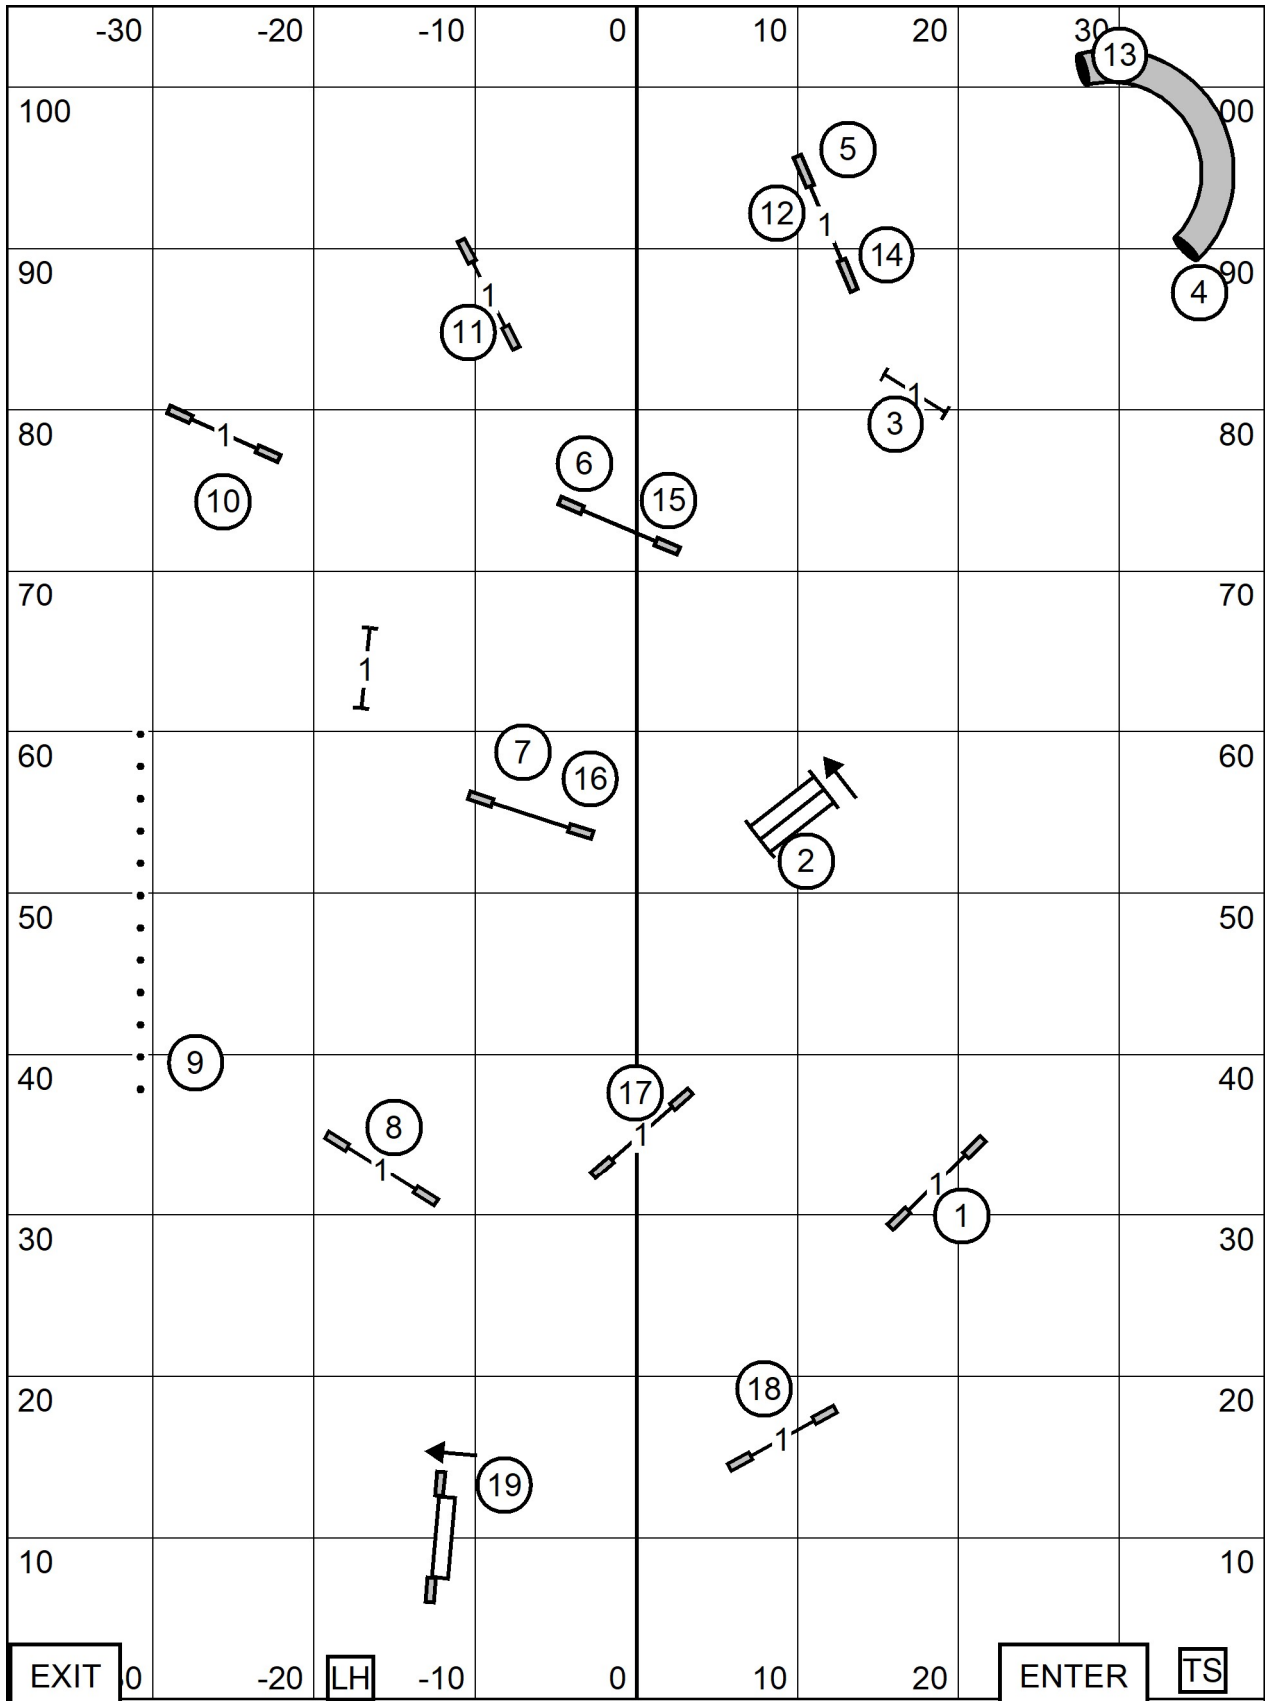

EASTERN ENGLISH SPRINGER SPANIEL CLUB

SUNDAY: APRIL 11, 2021 Indoors, Turf
 Judge: Sandy Moody

1-EX/MAS
JWW

EASTERN ENGLISH SPRINGER SPANIEL CLUB
 SUNDAY: APRIL 11, 2021 Indoors, Turf
 Judge: Sandy Moody

EXIT 0 -20 LH -10 0 10 20 ENTER TS
2-EX/MAS
JWW

EASTERN ENGLISH SPRINGER SPANIEL CLUB

SUNDAY: APRIL 11, 2021 Indoors, Turf
 Judge: Sandy Moody

**OPEN
 JWW**

EASTERN ENGLISH SPRINGER SPANIEL CLUB

SUNDAY: APRIL 11, 2021 Indoors, Turf
 Judge: Sandy Moody

2-EX/MAS
STANDARD

EASTERN ENGLISH SPRINGER SPANIEL CLUB

SUNDAY: APRIL 11, 2021 Indoors, Turf

Judge: Sandy Moody

**OPEN
STANDARD**

EASTERN ENGLISH SPRINGER SPANIEL CLUB
 SUNDAY: APRIL 11, 2021 Indoors, Turf
 Judge: Sandy Moody