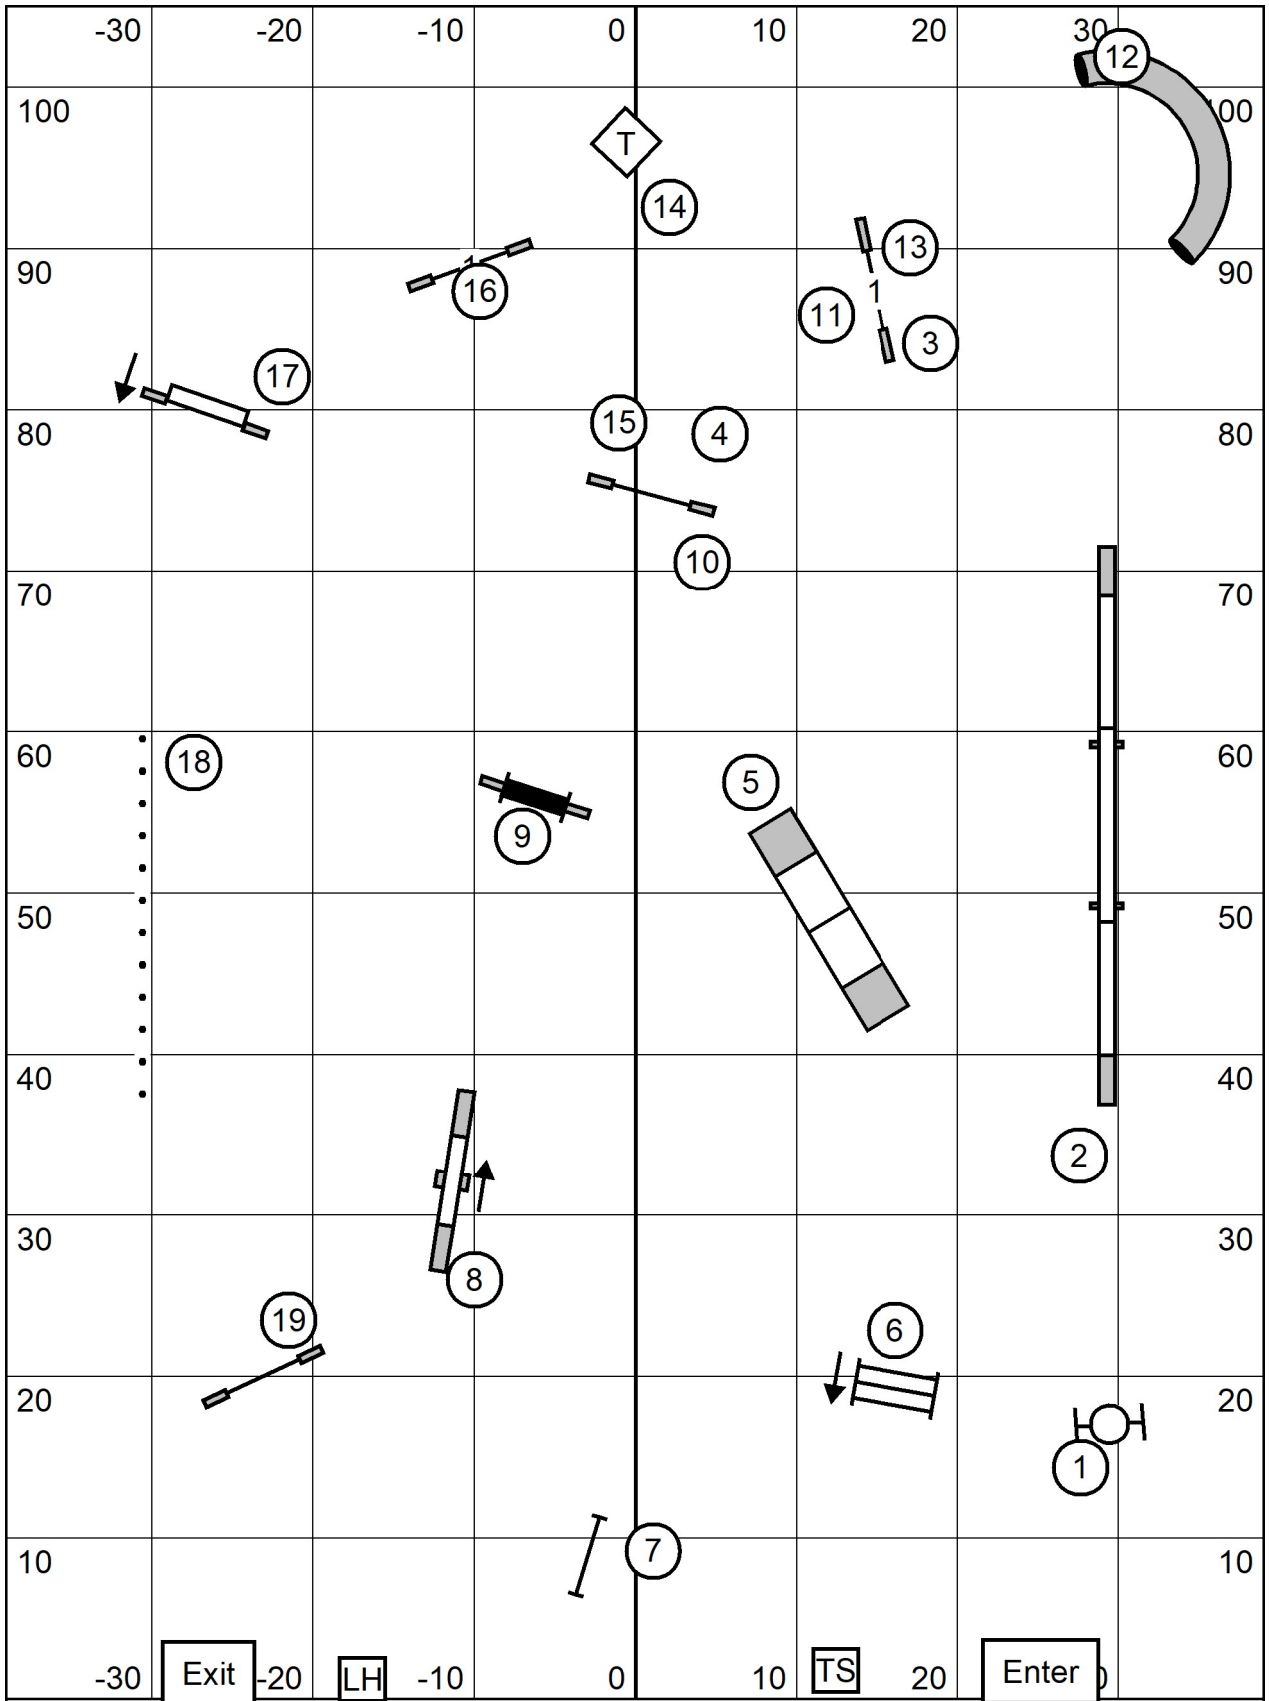

NOVICE
JWW

EASTERN ENGLISH SPRINGER SPANIEL CLUB

SUNDAY: APRIL 11, 2021 Indoors, Turf

Judge: Sandy Moody

1- EX/MAS STANDARD

EASTERN ENGLISH SPRINGER SPANIEL CLUB

SUNDAY: APRIL 11, 2021 Indoors, Turf

Judge: Sandy Moody