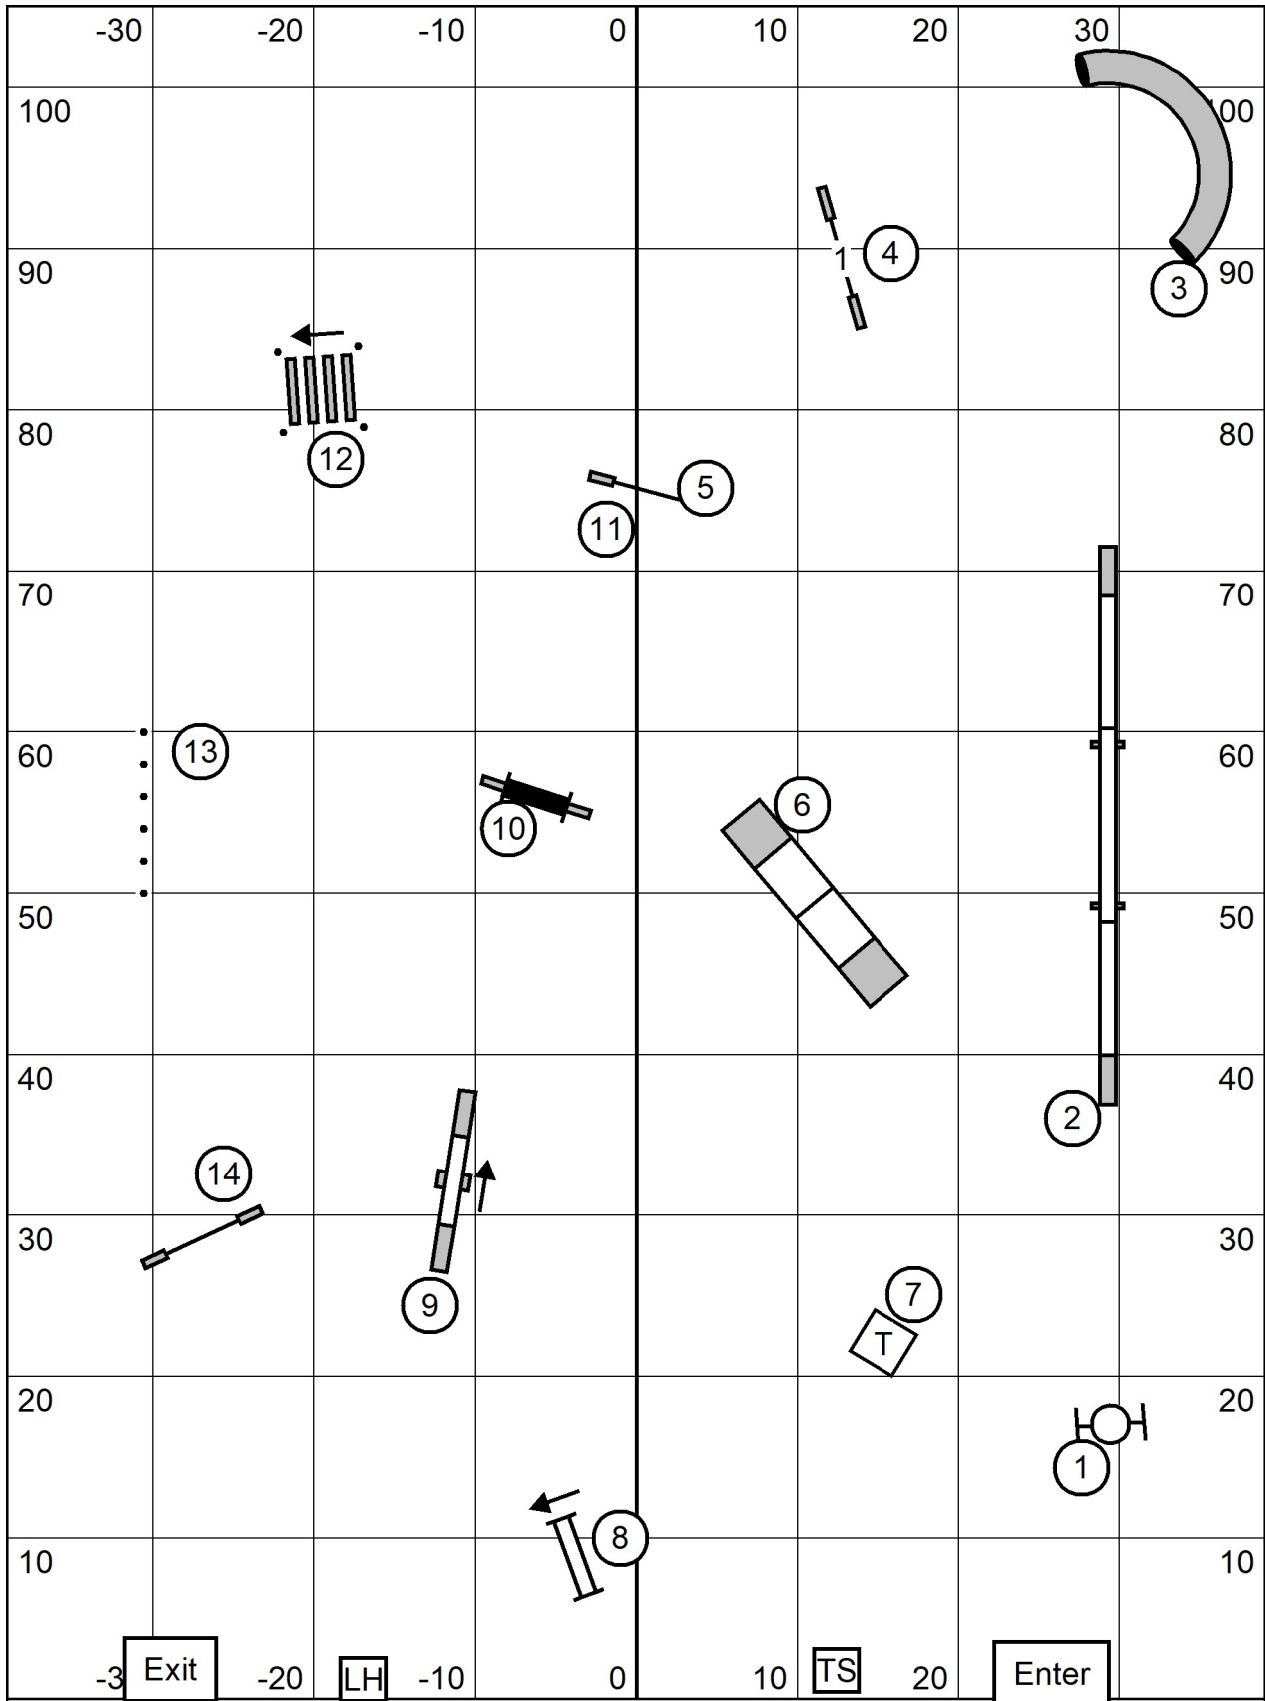

2-EX/MAS
STANDARD

EASTERN ENGLISH SPRINGER SPANIEL CLUB

SUNDAY: APRIL 11, 2021 Indoors, Turf

Judge: Sandy Moody

**OPEN
STANDARD**

EASTERN ENGLISH SPRINGER SPANIEL CLUB
 SUNDAY: APRIL 11, 2021 Indoors, Turf
 Judge: Sandy Moody