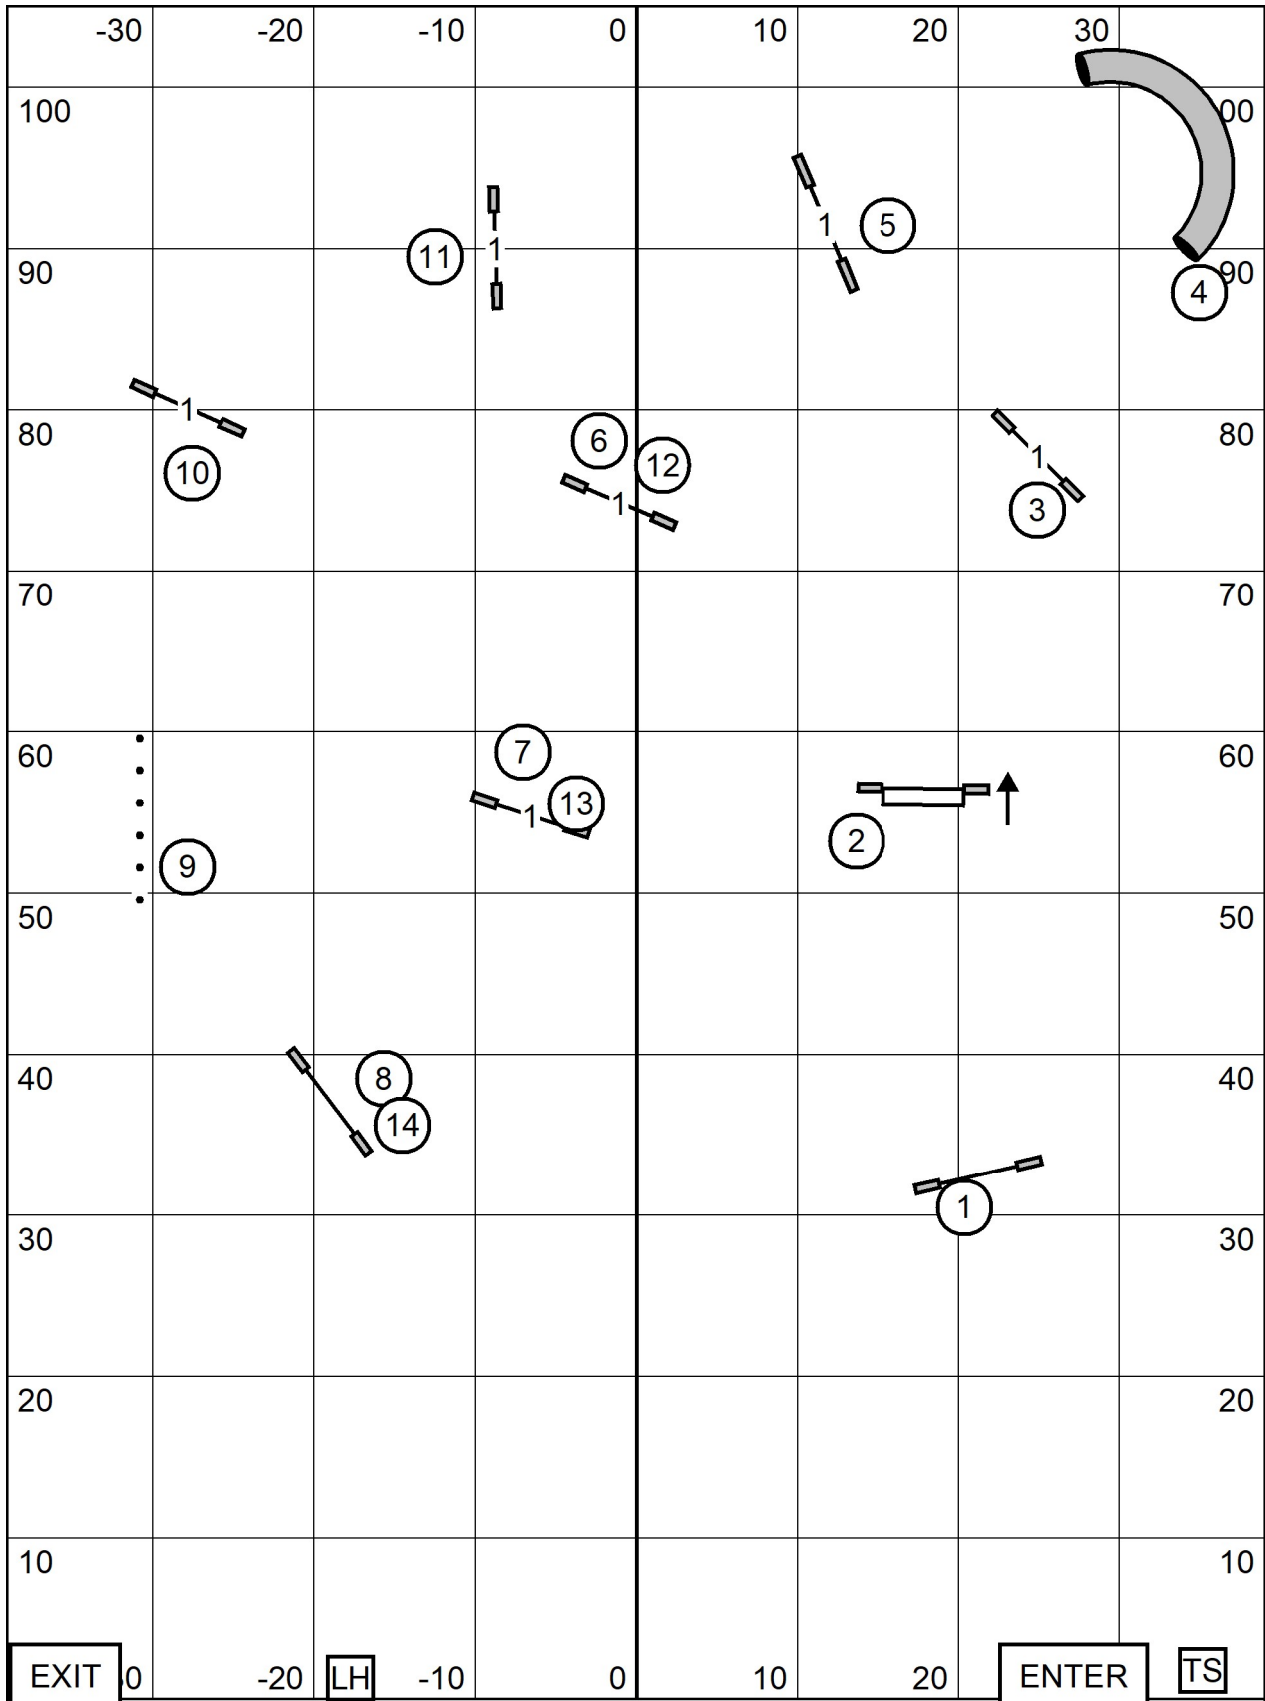

EASTERN ENGLISH SPRINGER SPANIEL CLUB

SUNDAY: APRIL 11, 2021 Indoors, Turf
 Judge: Sandy Moody

1-EX/MAS
JWW

EASTERN ENGLISH SPRINGER SPANIEL CLUB
 SUNDAY: APRIL 11, 2021 Indoors, Turf
 Judge: Sandy Moody

EXIT 0 -20 LH -10 0 10 20 ENTER TS
2-EX/MAS
JWW

EASTERN ENGLISH SPRINGER SPANIEL CLUB

SUNDAY: APRIL 11, 2021 Indoors, Turf
 Judge: Sandy Moody

**OPEN
 JWW**

EASTERN ENGLISH SPRINGER SPANIEL CLUB

SUNDAY: APRIL 11, 2021 Indoors, Turf
 Judge: Sandy Moody