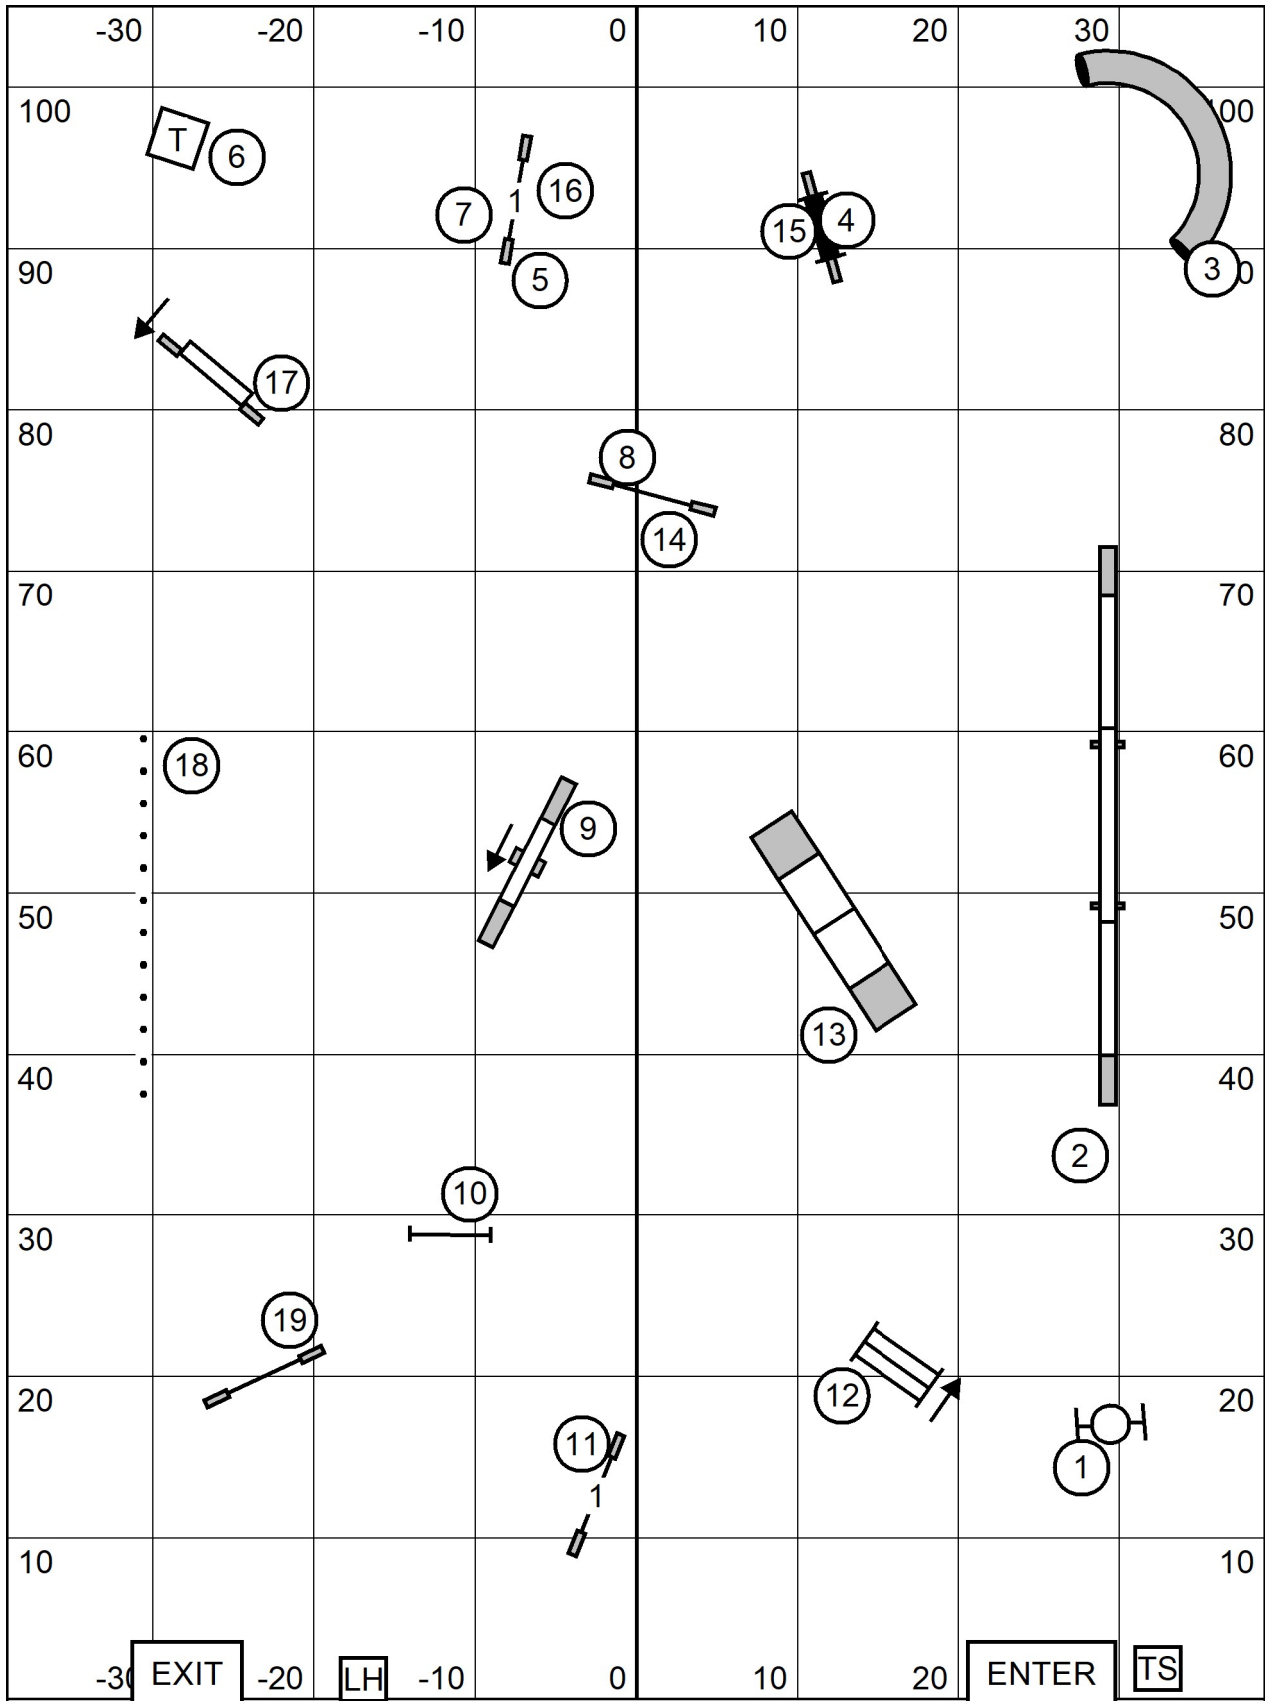

EASTERN ENGLISH SPRINGER SPANIEL CLUB

SUNDAY: APRIL 11, 2021   Indoors, Turf

Judge: Sandy Moody

1- EX/MAS STANDARD