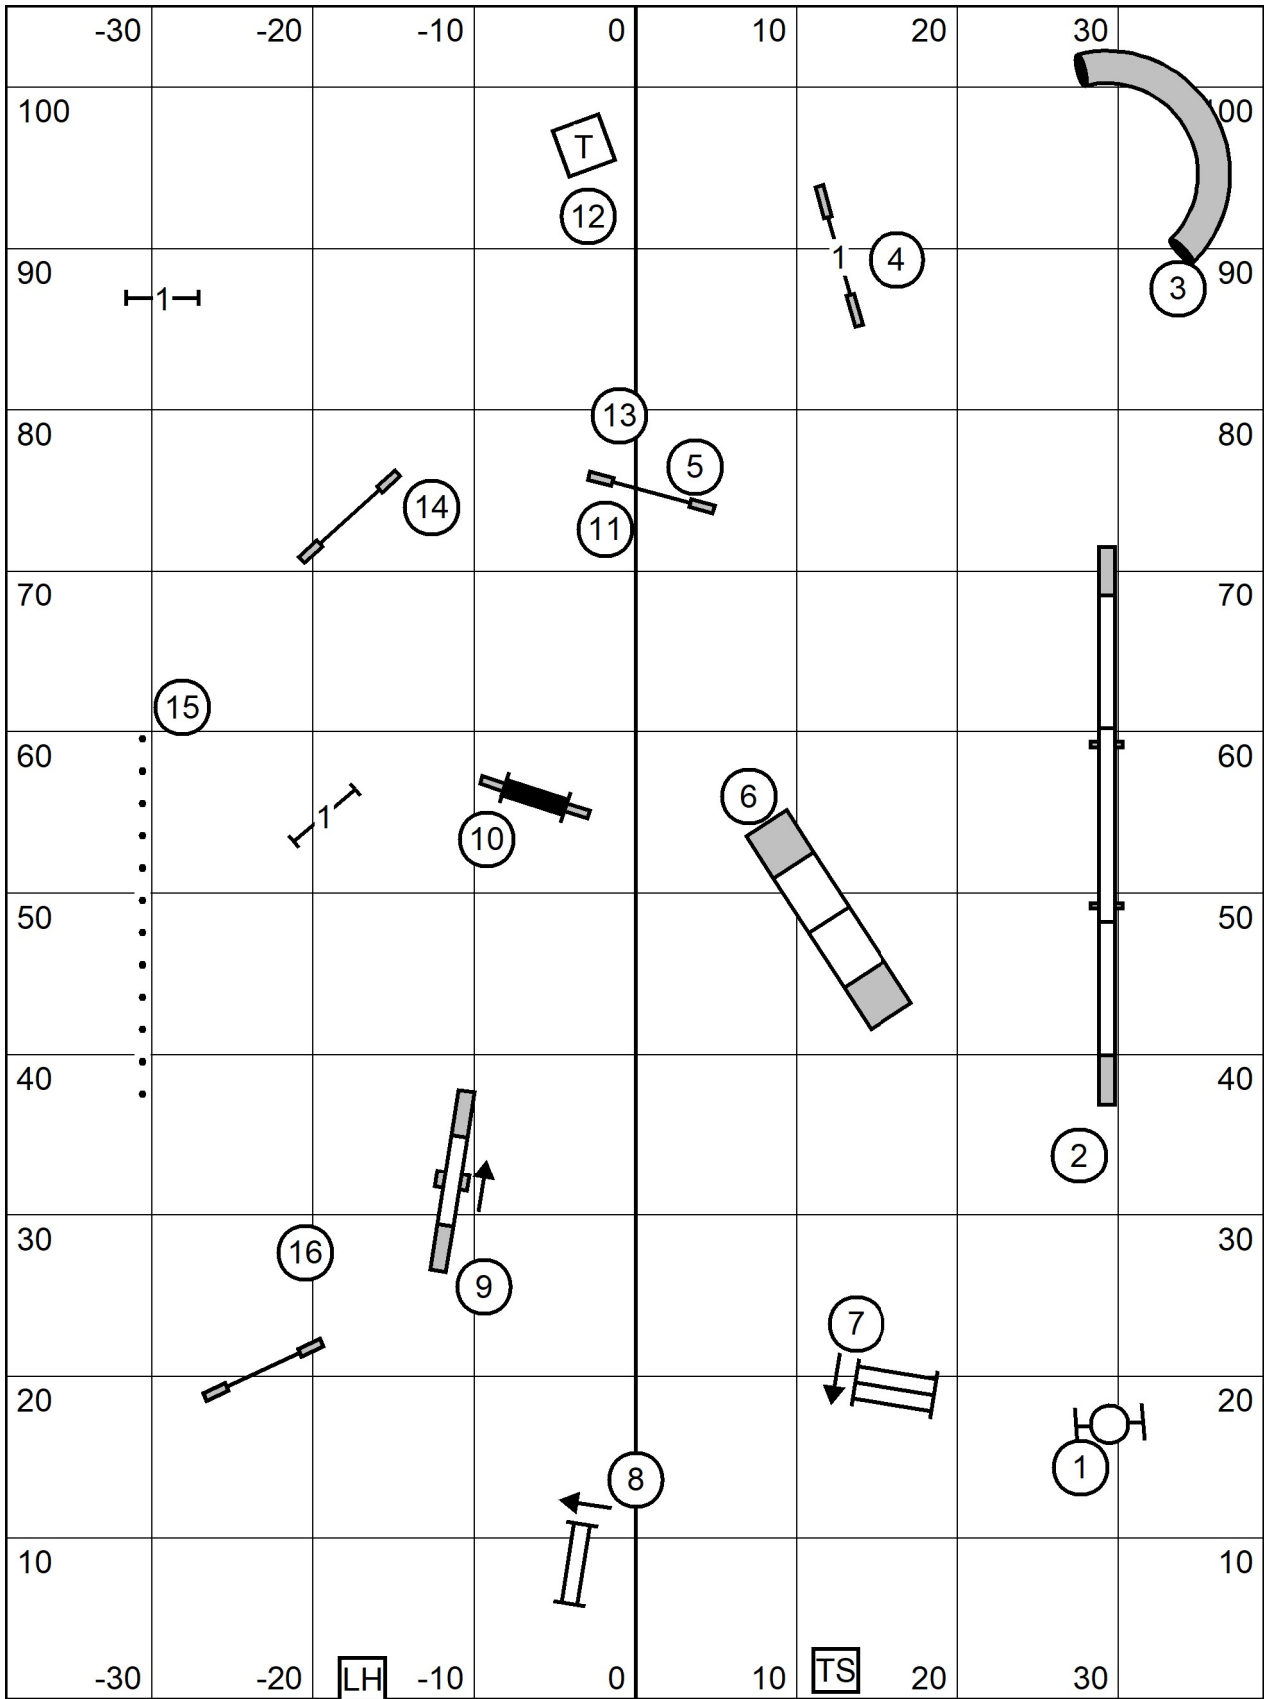

EASTERN ENGLISH SPRINGER SPANIEL CLUB

SUNDAY: APRIL 11, 2021   Indoors, Turf

Judge: Sandy Moody

**OPEN
STANDARD**