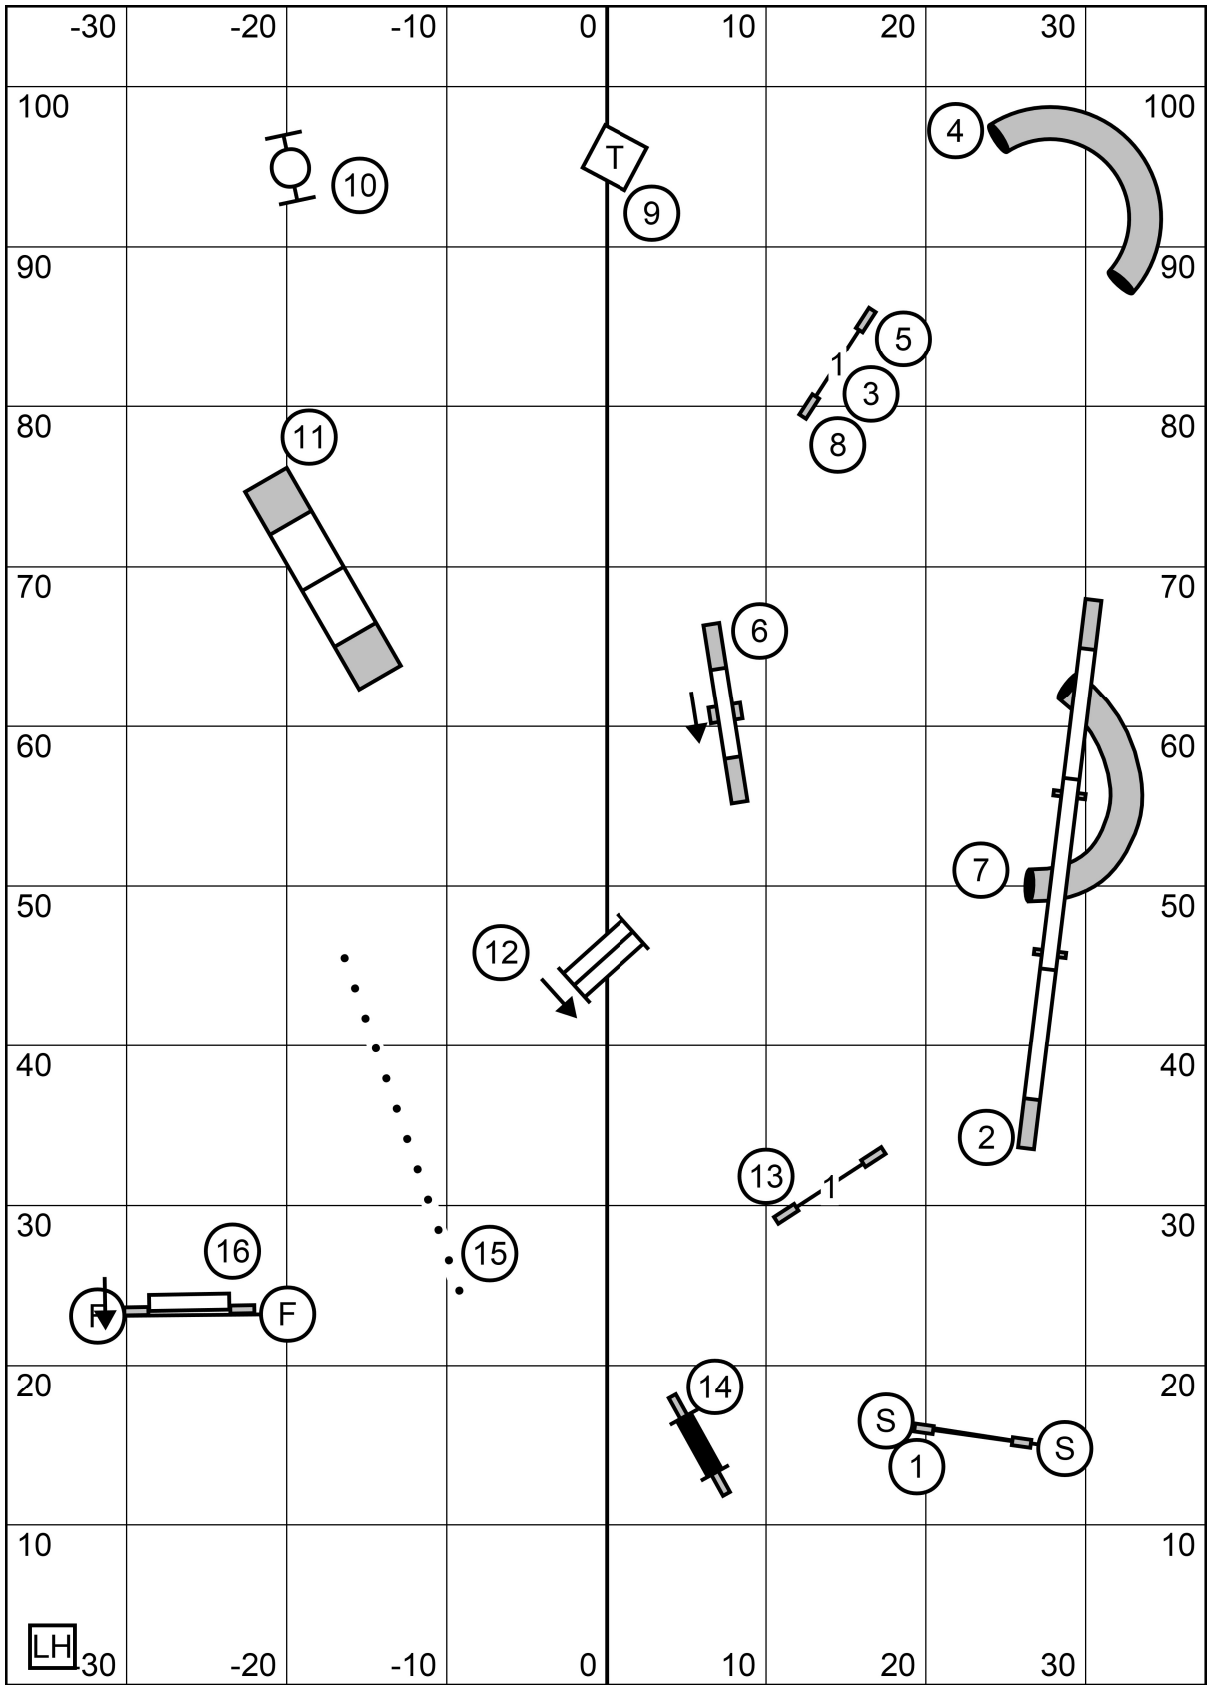

Icelandic Sheepdog Association of America in Amherst, New Hampshire
Open Standard
Judge: Barbara Bounds
Indoors on turf
April 30, 2021