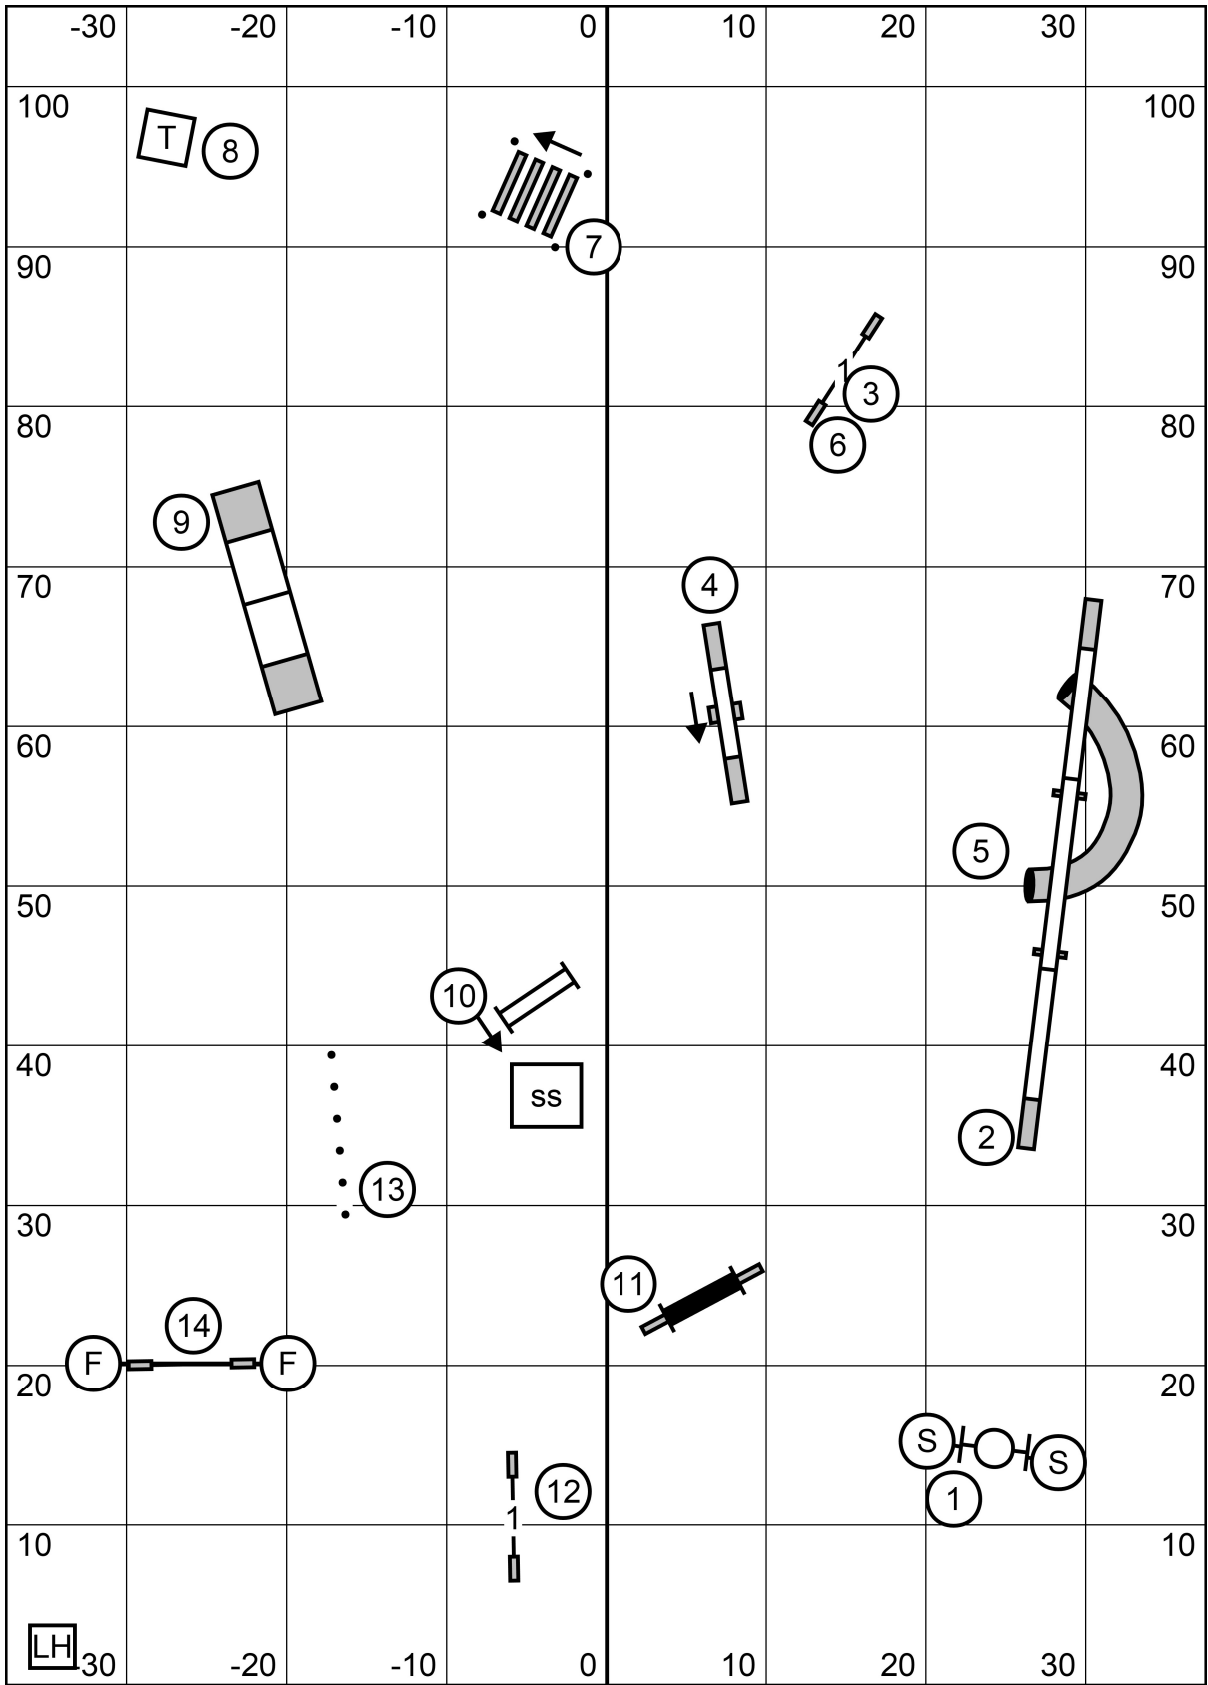

Gate

S T

Gate

Icelandic Sheepdog Association of America in Amherst, New Hampshire
Novice Standard
Judge: Barbara Bounds
Indoors on turf
April 30, 2021