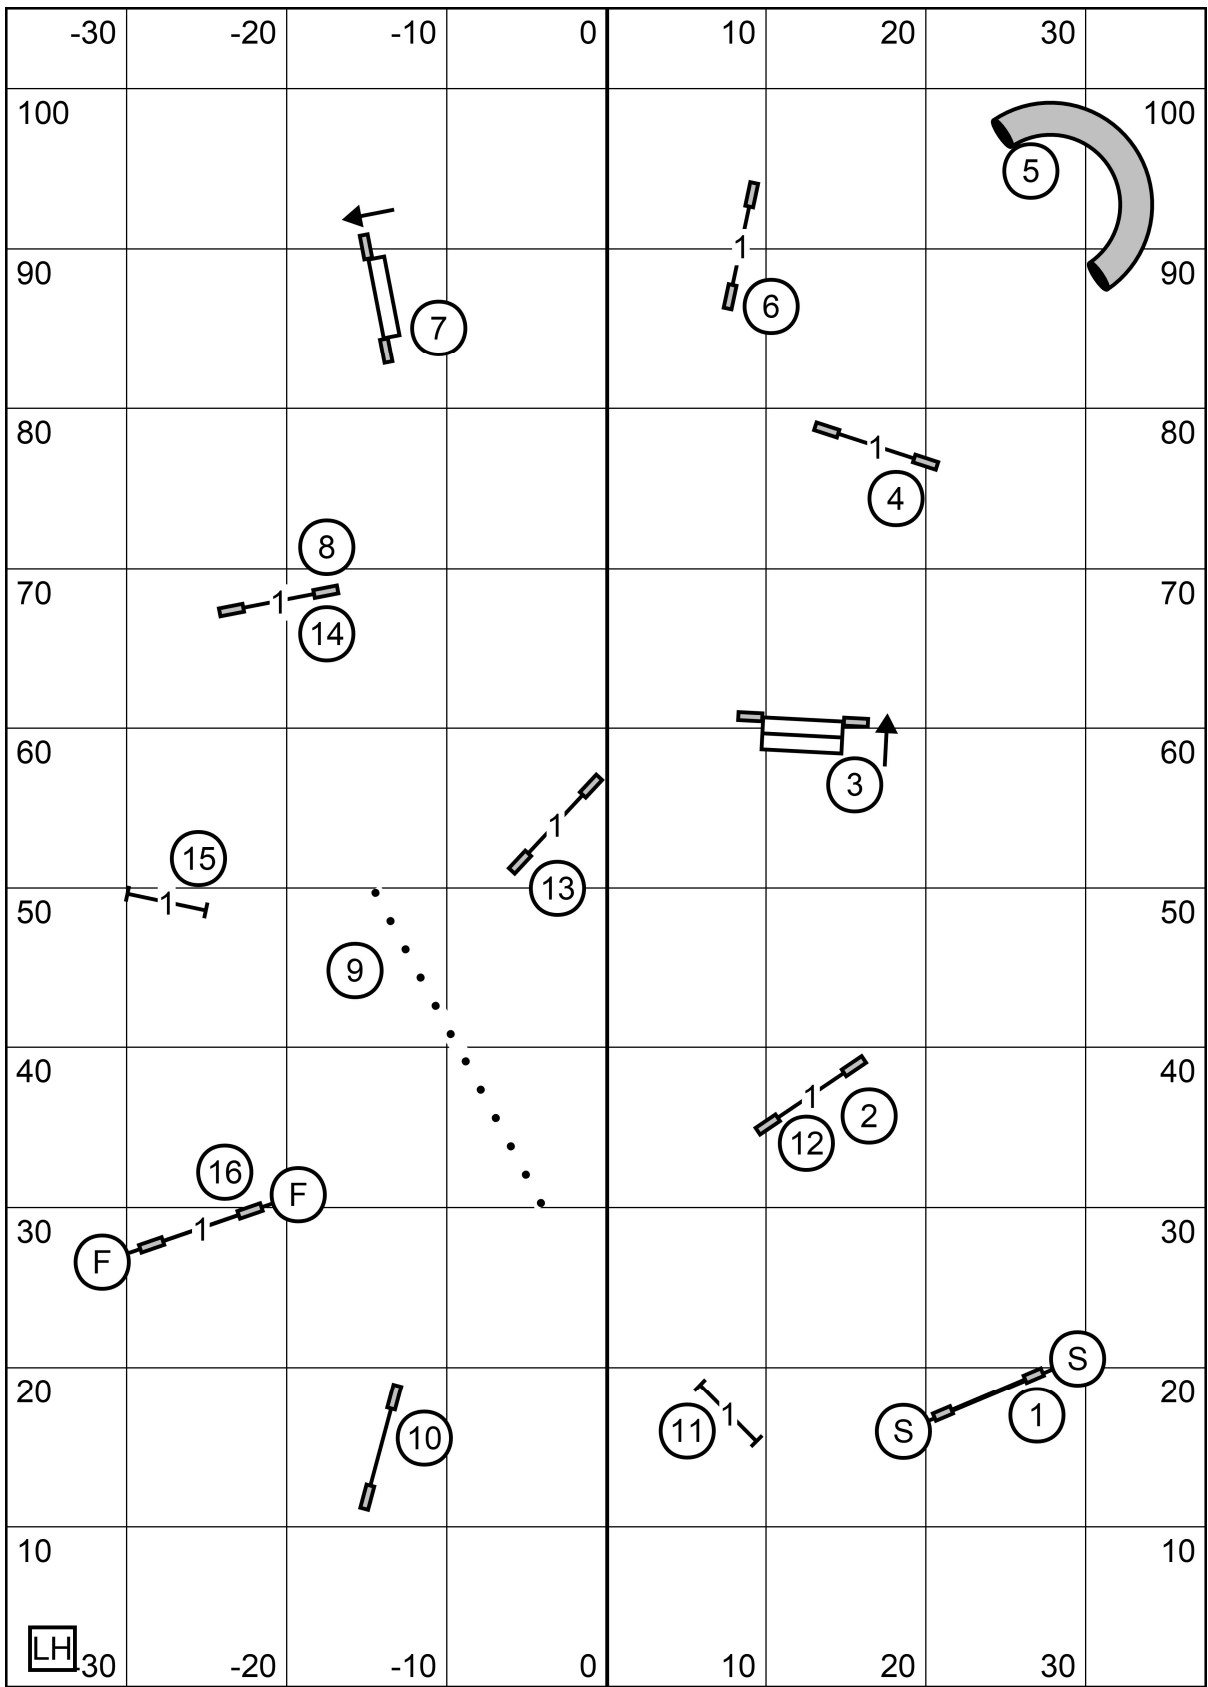

Gate

S T

Gate

Icelandic Sheepdog Association of America in Amherst, New Hampshire  
**Premier JWW**  
 Judge: Barbara Bounds  
 Indoors on turf  
 April 30, 2021

Icelandic Sheepdog Association of America in Amherst, New Hampshire  
**Master & Excellent JWW**  
 Judge: Barbara Bounds  
 Indoors on turf  
 April 30, 2021

Gate	<b>S</b>   <b>T</b>	Gate
Icelandic Sheepdog Association of America in Amherst, New Hampshire <b>Open JWW</b> Judge: Barbara Bounds		
Indoors on turf April 30, 2021		

Icelandic Sheepdog Association of America in Amherst, New Hampshire  
**Novice JWW**  
 Judge: Barbara Bounds