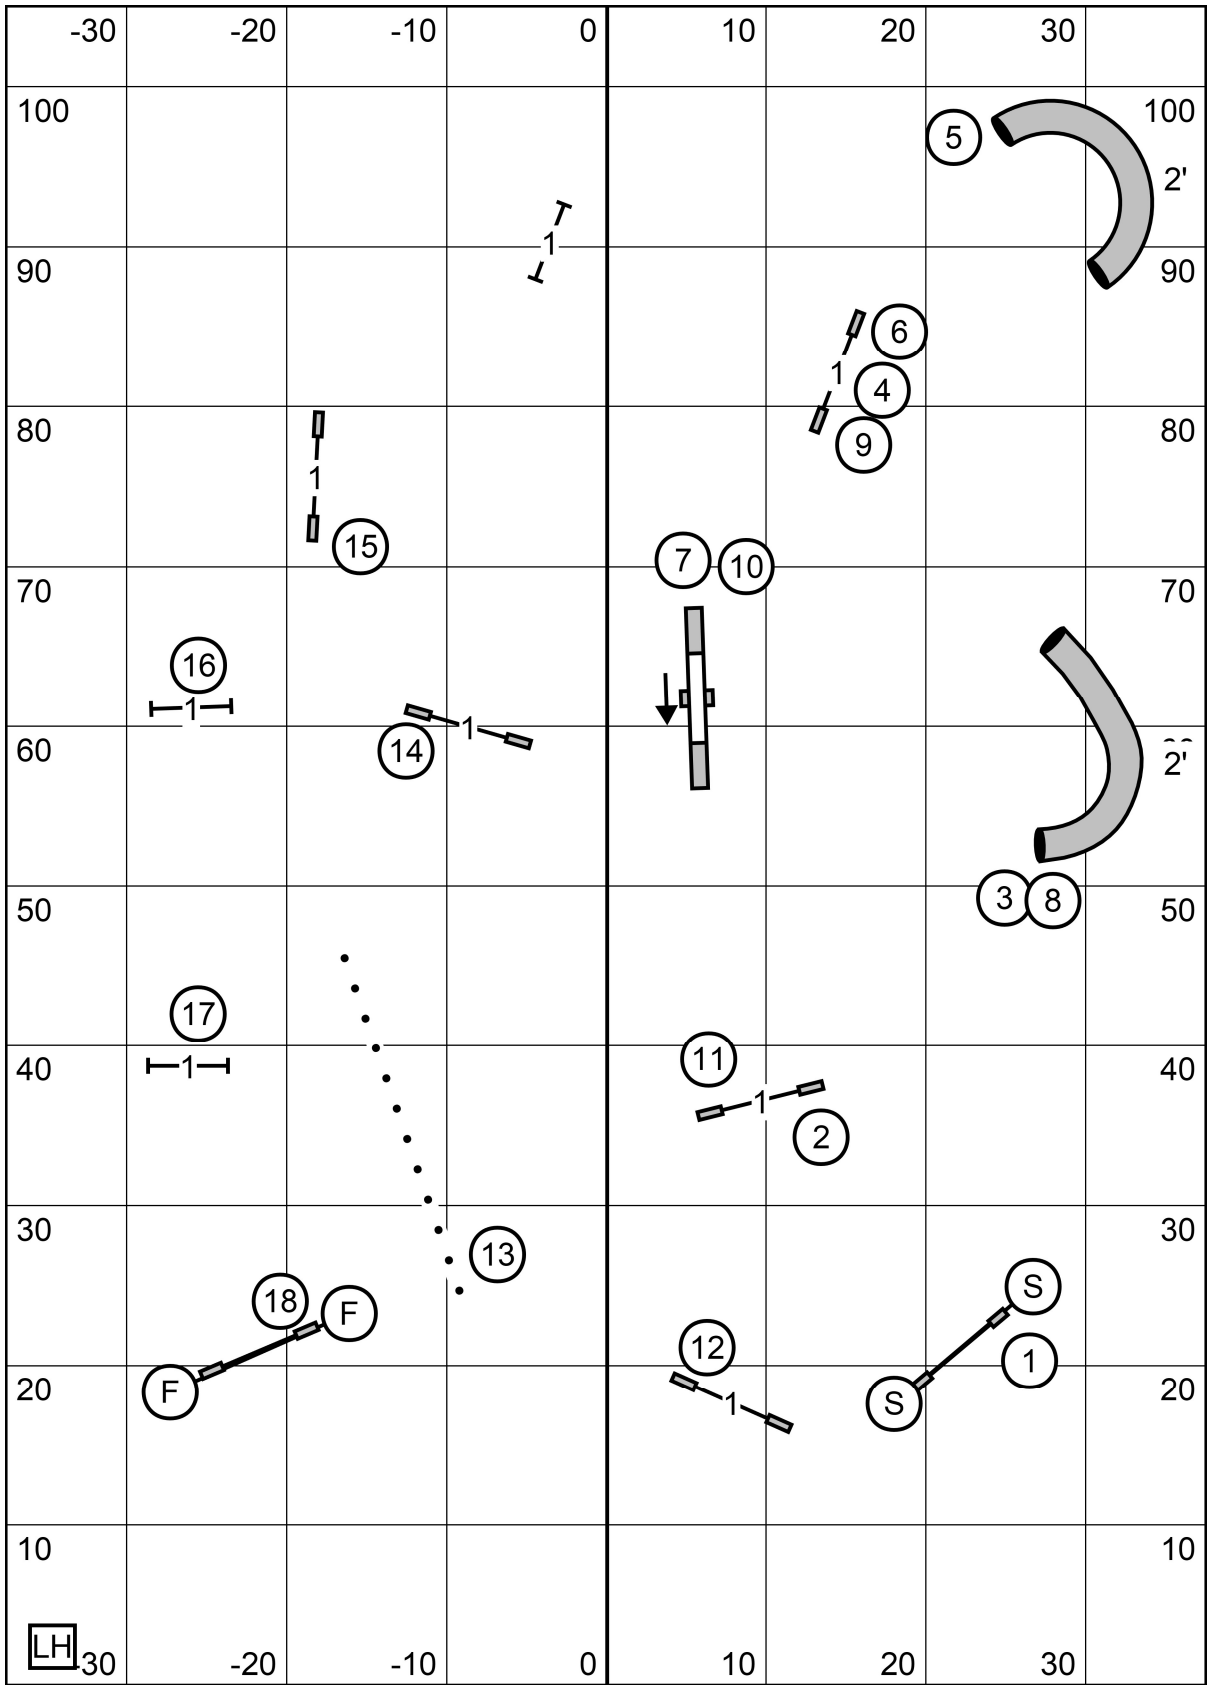

Gate

S T

Gate

Icelandic Sheepdog Association of America in Amherst, New Hampshire
T2B
Judge: Barbara Bounds
Indoors on turf
April 30, 2021