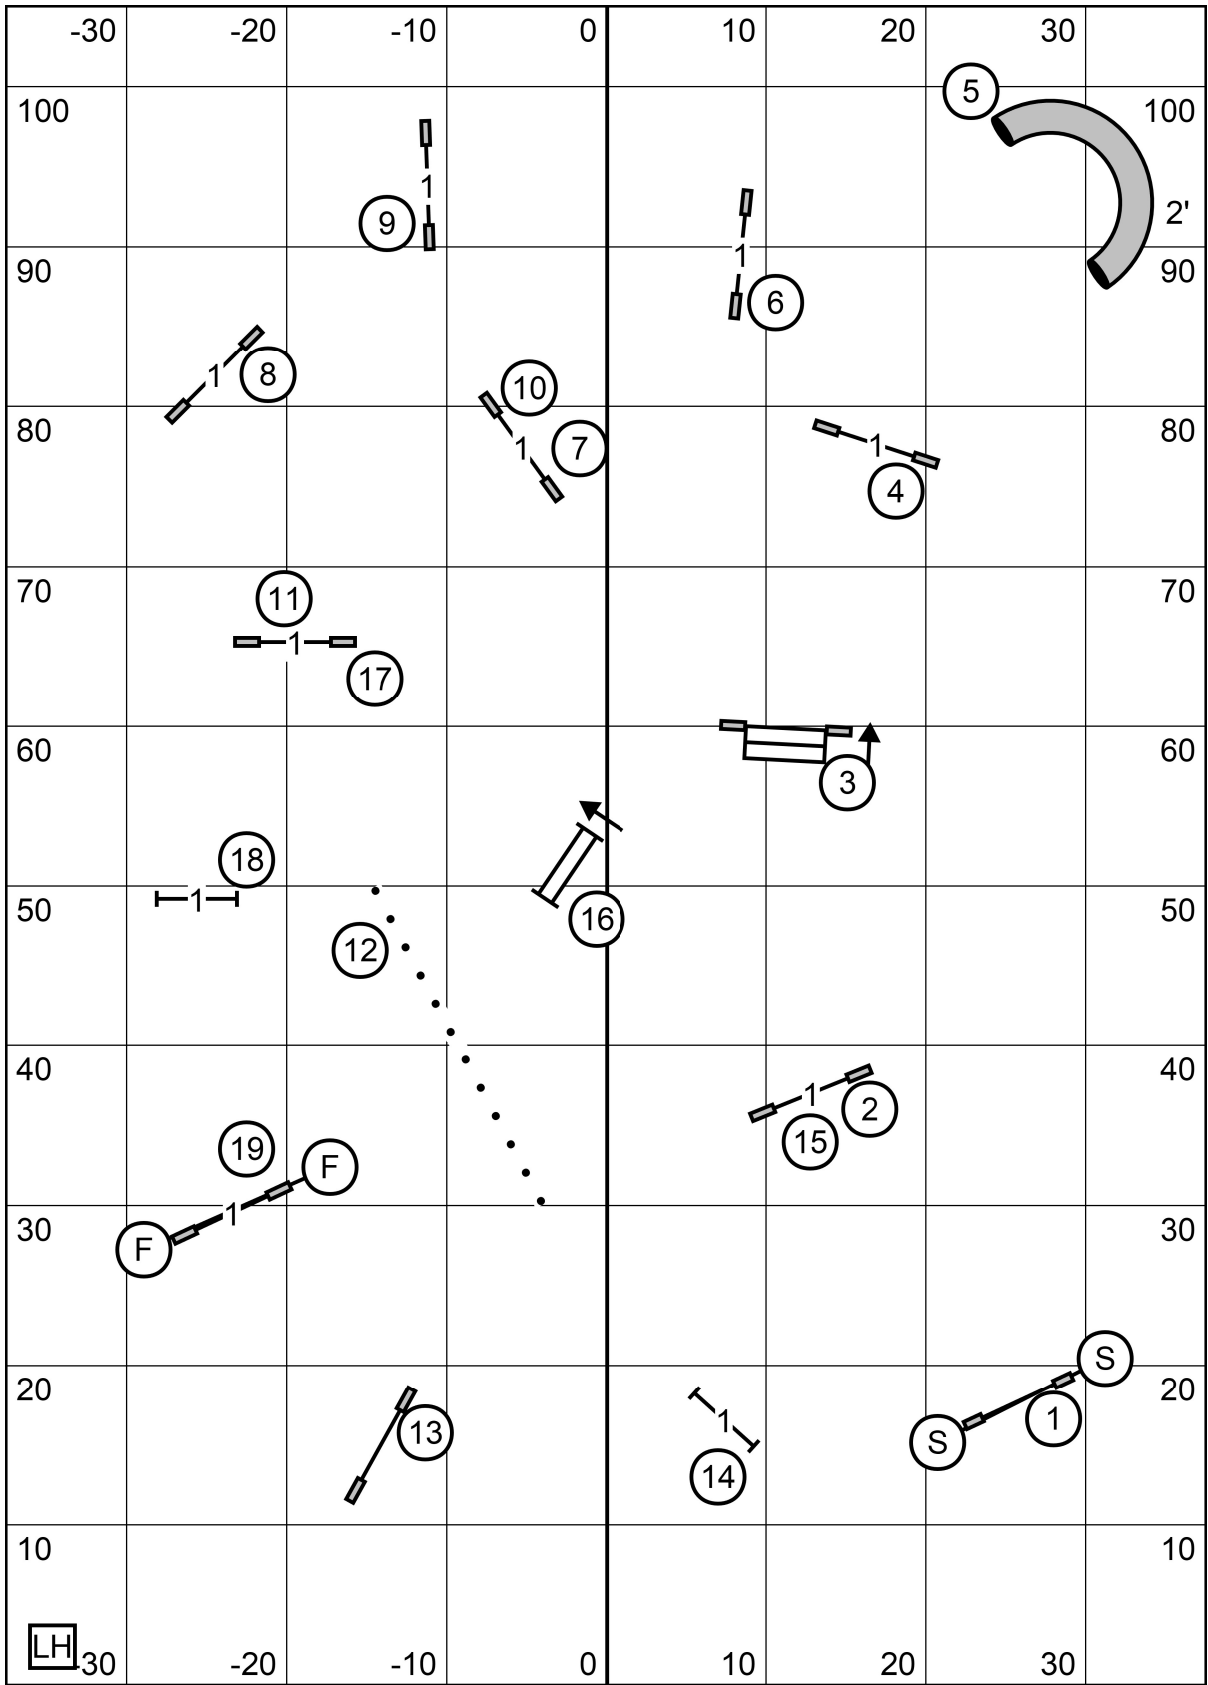

Gate

S T

Gate

Icelandic Sheepdog Association of America in Amherst, New Hampshire  
**Premier JWW**  
 Judge: Barbara Bounds  
 Indoors on turf  
 April 30, 2021

Icelandic Sheepdog Association of America in Amherst, New Hampshire  
**Master & Excellent JWW**  
 Judge: Barbara Bounds  
 Indoors on turf  
 April 30, 2021

Gate	<b>S</b>   <b>T</b>	Gate
Icelandic Sheepdog Association of America in Amherst, New Hampshire <b>Open JWW</b> Judge: Barbara Bounds		
Indoors on turf April 30, 2021		

Icelandic Sheepdog Association of America in Amherst, New Hampshire  
**Novice JWW**  
 Judge: Barbara Bounds