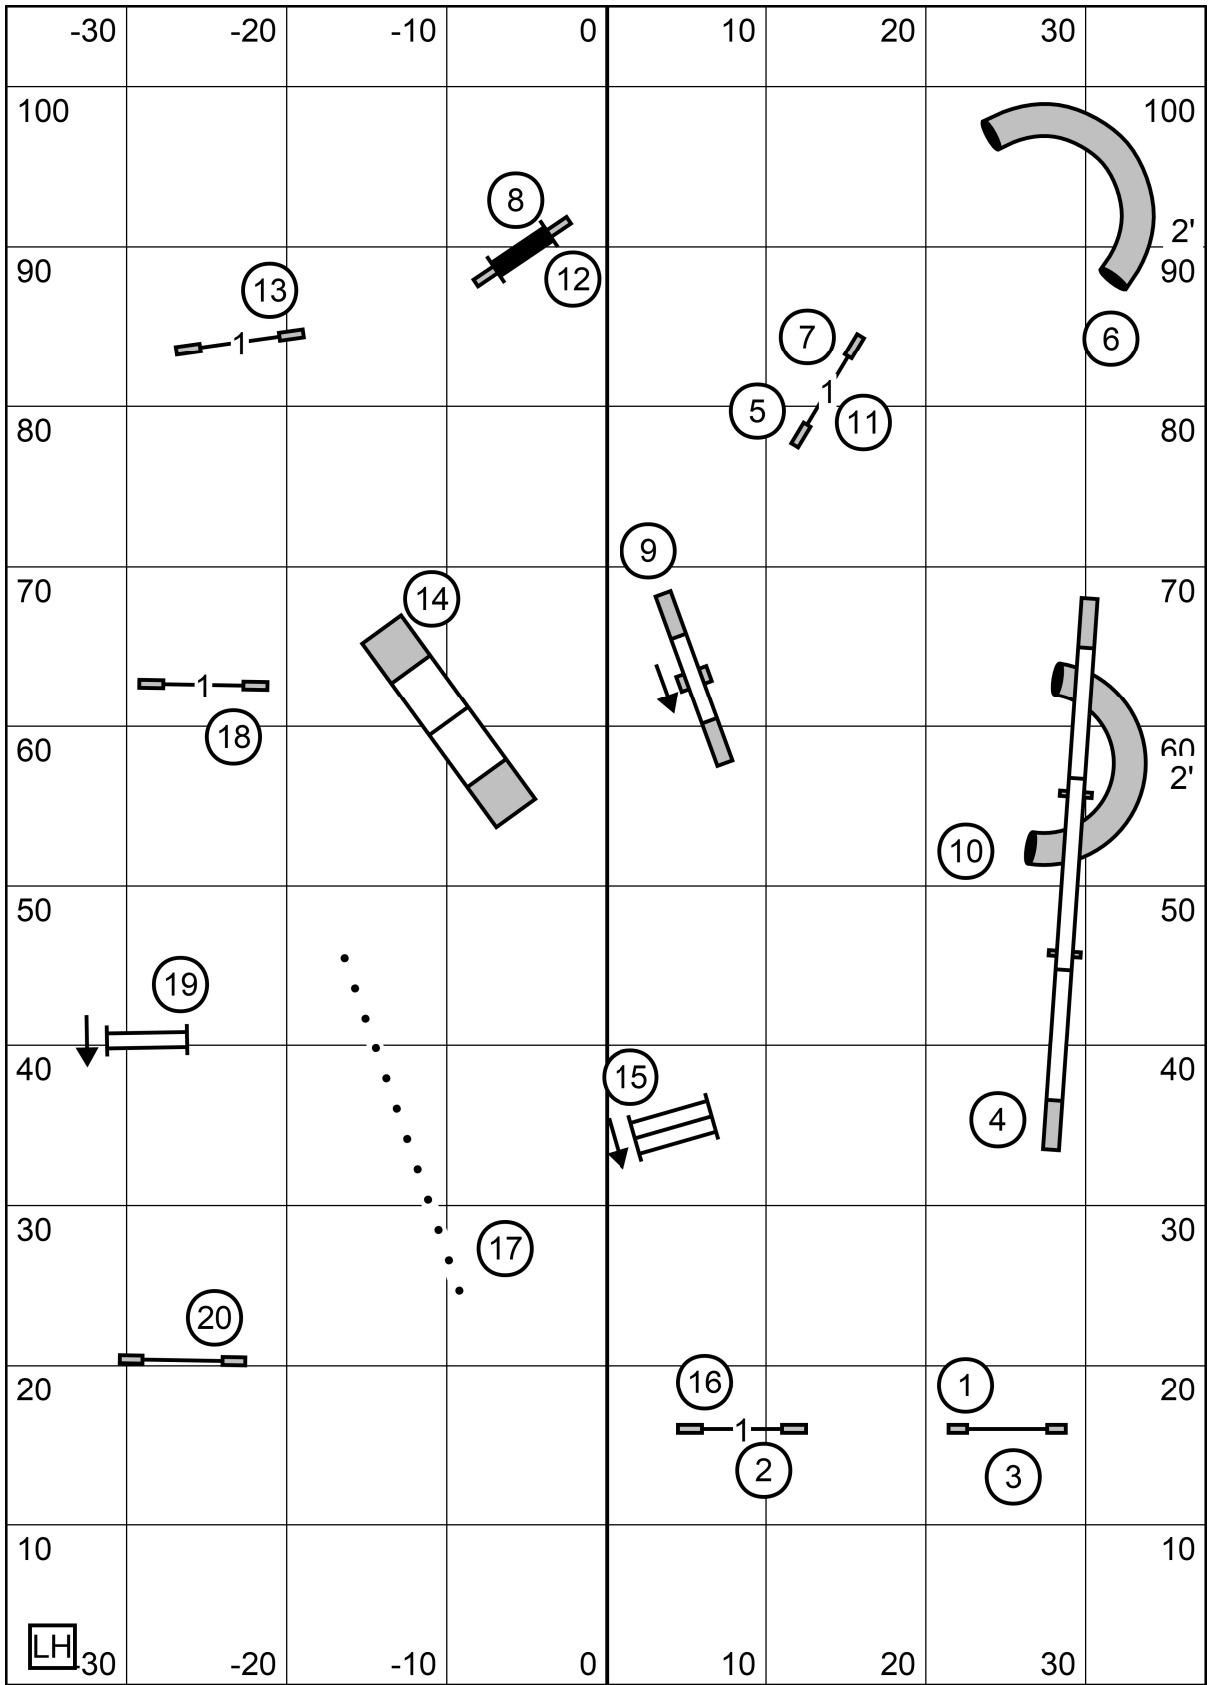

Indoors on turf  
 April 30, 2021

Gate

S T

Gate

Icelandic Sheepdog Association of America in Amherst, New Hampshire  
**T2B**  
 Judge: Barbara Bounds  
 Indoors on turf  
 April 30, 2021

Gate

S T

Gate