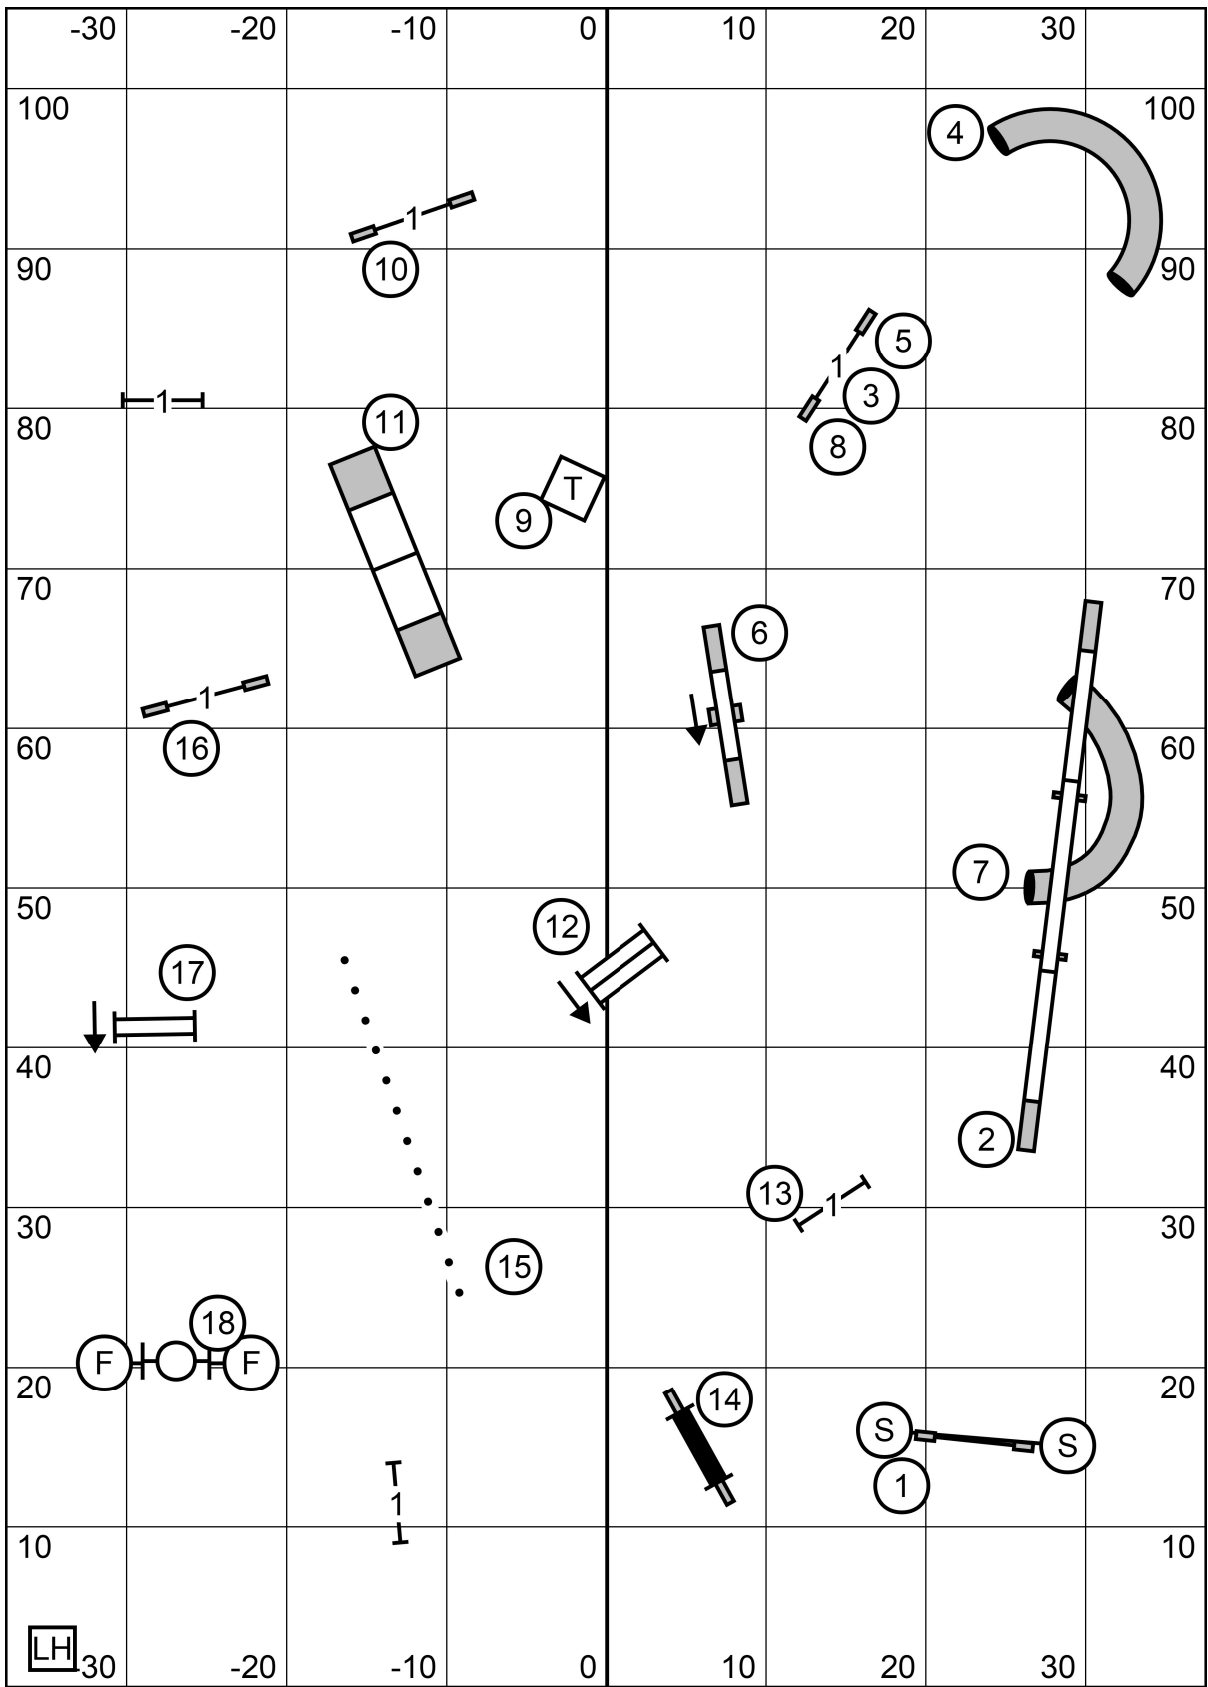

Gate

S T

Gate

Icelandic Sheepdog Association of America in Amherst, New Hampshire
Master & Excellent Standard
Judge: Barbara Bounds
Indoors on turf
April 30, 2021