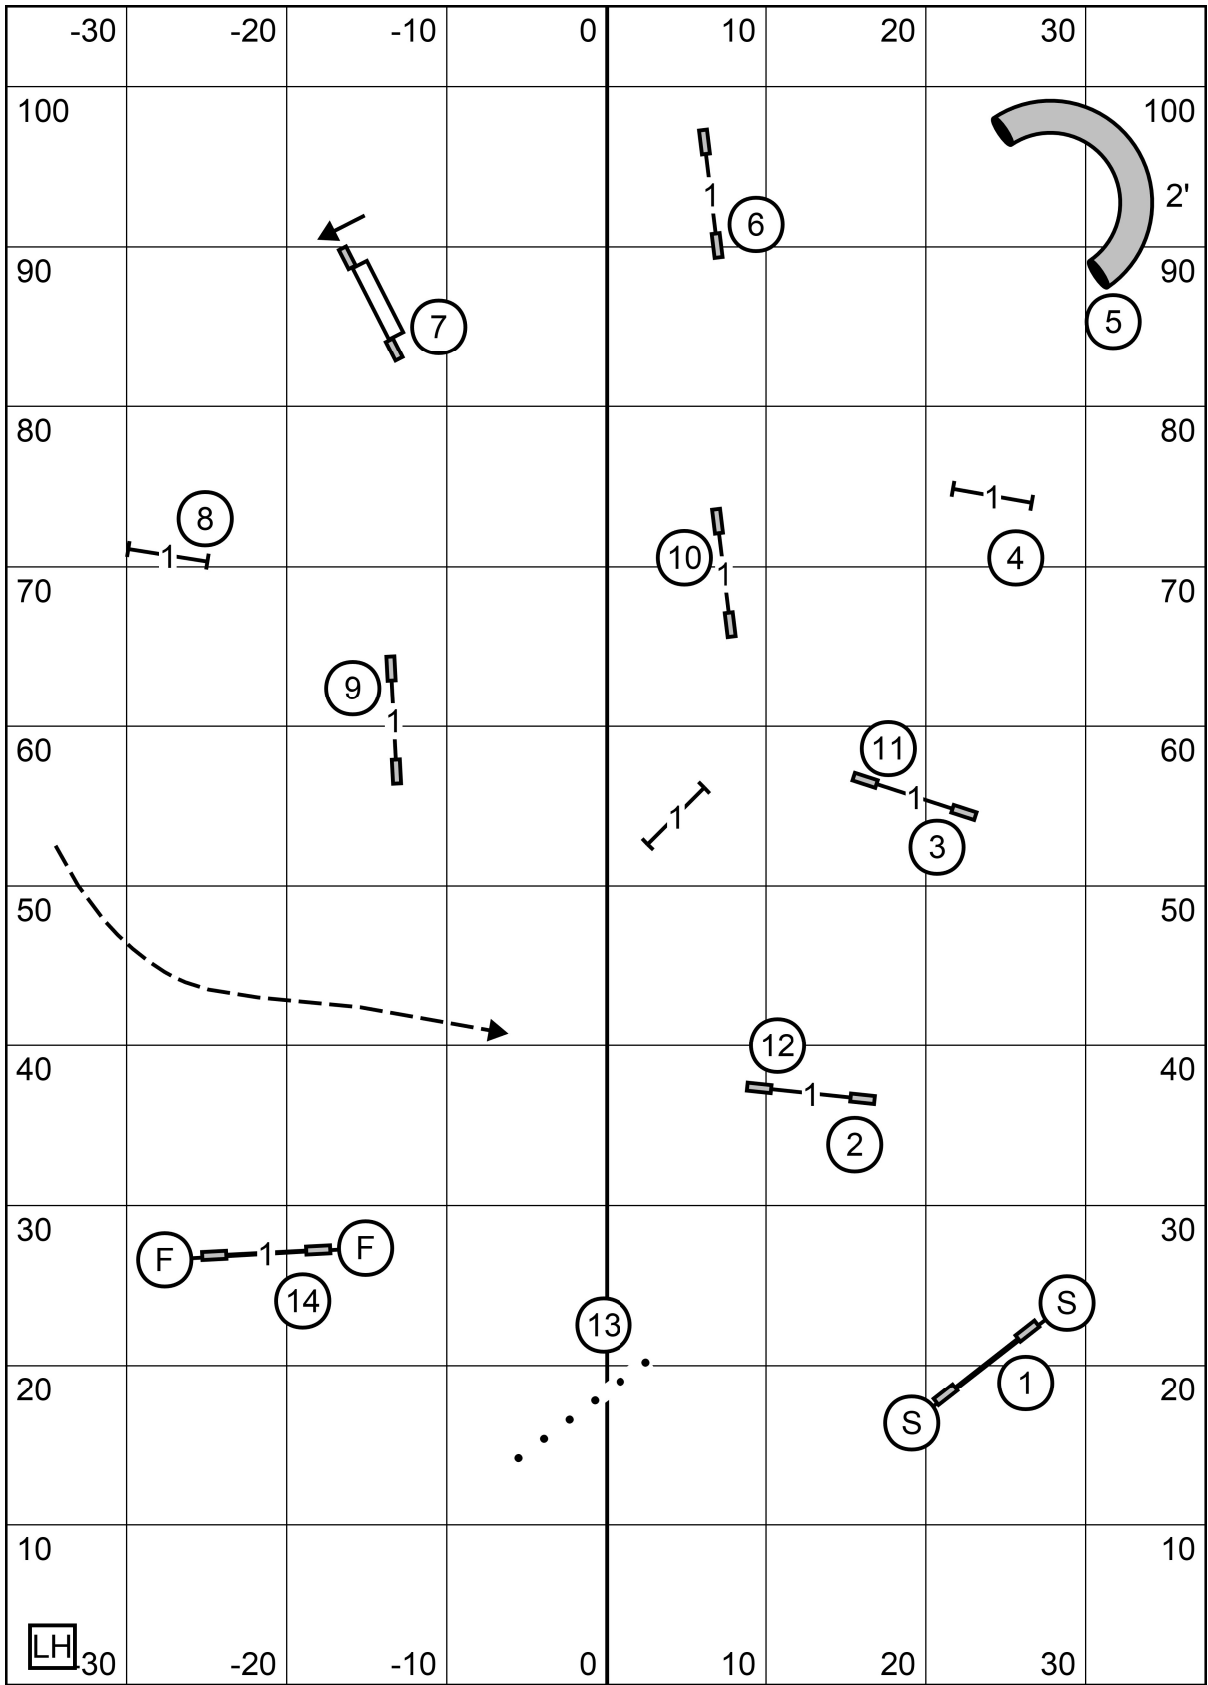

Gate	<b>S</b>   <b>T</b>	Gate
Icelandic Sheepdog Association of America in Amherst, New Hampshire <b>Open JWW</b> Judge: Barbara Bounds		
Indoors on turf April 30, 2021		

Icelandic Sheepdog Association of America in Amherst, New Hampshire  
**Novice JWW**  
 Judge: Barbara Bounds