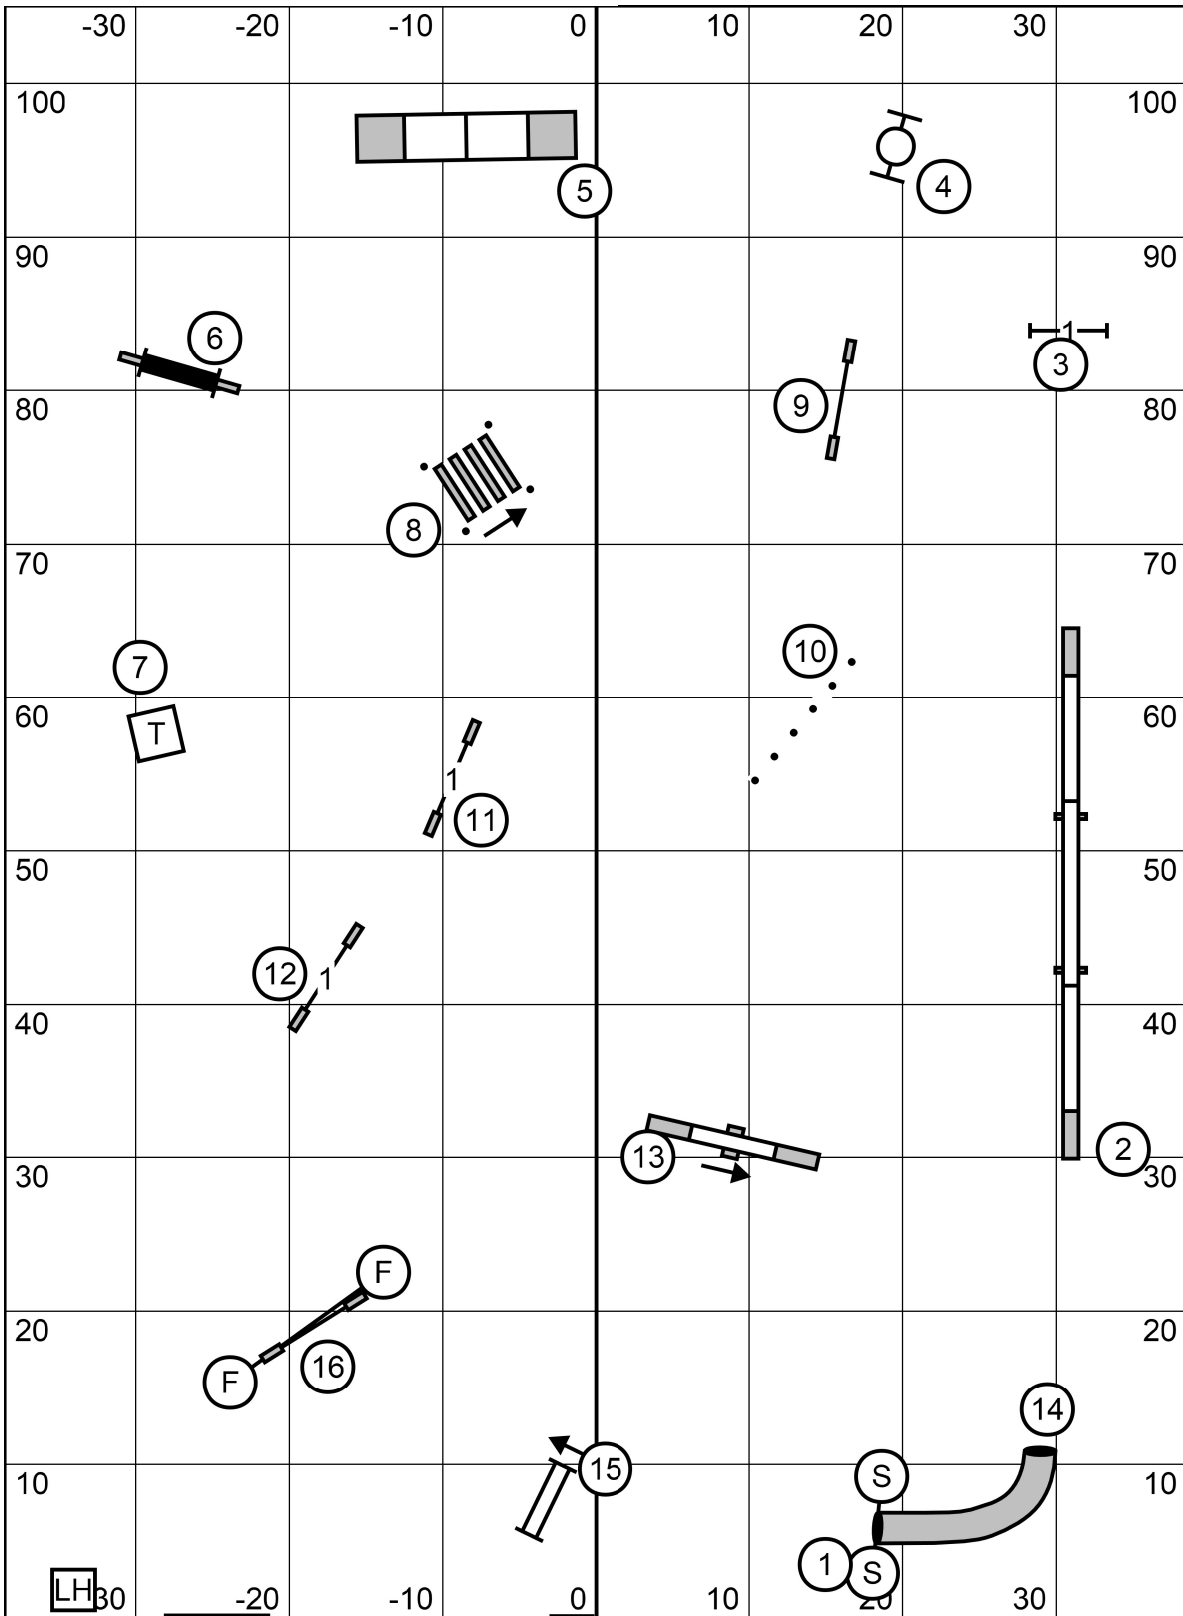

Middlesex County Kennel Club in Amherst, New Hampshire
Master & Excellent Standard
 Indoors on turf
 Judge: Barbara Bounds
 May 02, 2021

Middlesex County Kennel Club in Amherst, New Hampshire
Open Standard
 Judge: Barbara Bounds
 Indoors on turf
 May 02, 2021

Gate

T S

Gate

Middlesex County Kennel Club in Amherst, New Hampshire
Novice Standard
 Judge: Barbara Bounds
 Indoors on turf
 May 02, 2021

Middlesex County Kennel Club in Amherst, New Hampshire
T2B
 Judge: Barbara Bounds
 Indoors on turf
 May 02, 2021

Middlesex County Kennel Club in Amherst, New Hampshire
Master & Excellent JWW
 Judge: Barbara Bounds
 Indoors on turf
 May 02, 2021

Middlesex County Kennel Club in Amherst, New Hampshire

Open JWW

Judge: Barbara Bounds

Indoors on turf

May 02, 2021

Gate

T S

Gate

LH30

Middlesex County Kennel Club in Amherst, New Hampshire
Novice JWW
 Judge: Barbara Bounds
 Indoors on turf
 May 02, 2021