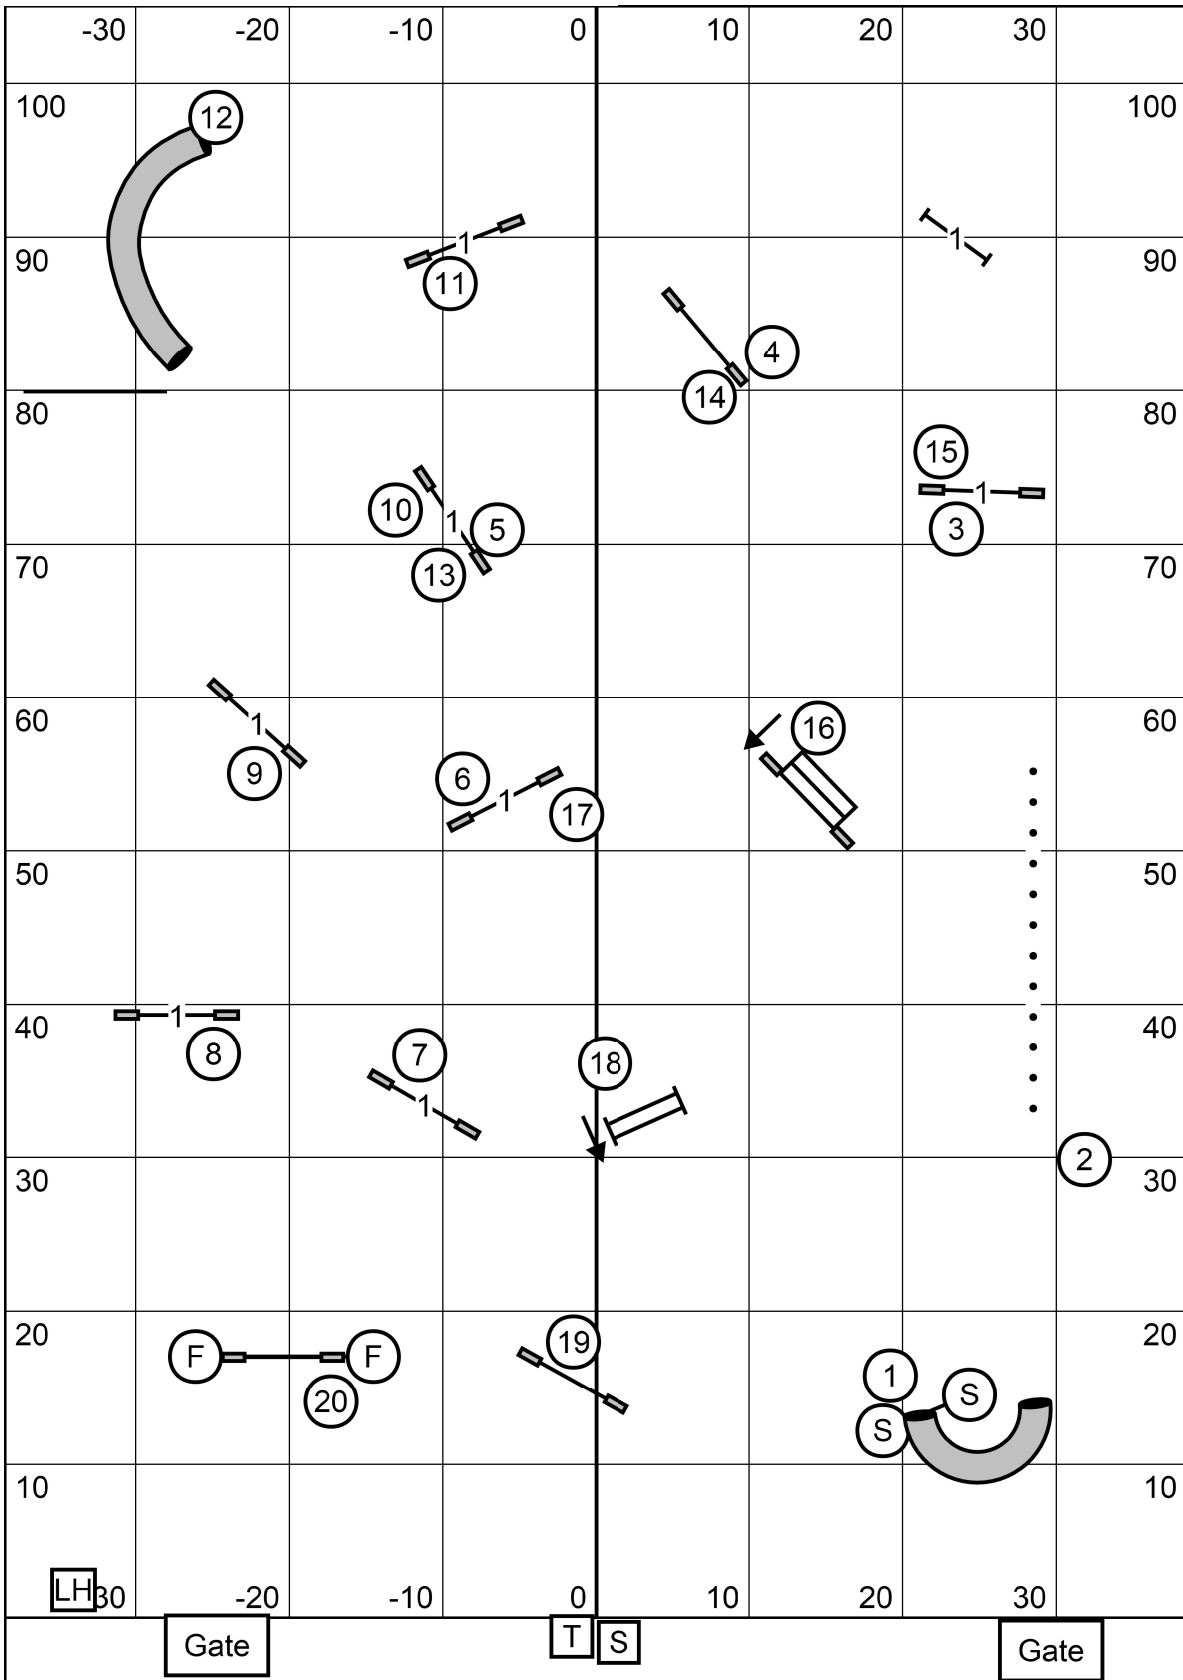

Gate

T S

Gate

Middlesex County Kennel Club in Amherst, New Hampshire
Novice Standard
 Judge: Barbara Bounds
 Indoors on turf
 May 02, 2021

Middlesex County Kennel Club in Amherst, New Hampshire
T2B
 Judge: Barbara Bounds
 Indoors on turf
 May 02, 2021

Middlesex County Kennel Club in Amherst, New Hampshire
Master & Excellent JWW
 Judge: Barbara Bounds
 Indoors on turf
 May 02, 2021

Middlesex County Kennel Club in Amherst, New Hampshire

Open JWW

Judge: Barbara Bounds

Indoors on turf

May 02, 2021

Gate

T S

Gate

LH30

Middlesex County Kennel Club in Amherst, New Hampshire
Novice JWW
 Judge: Barbara Bounds
 Indoors on turf
 May 02, 2021