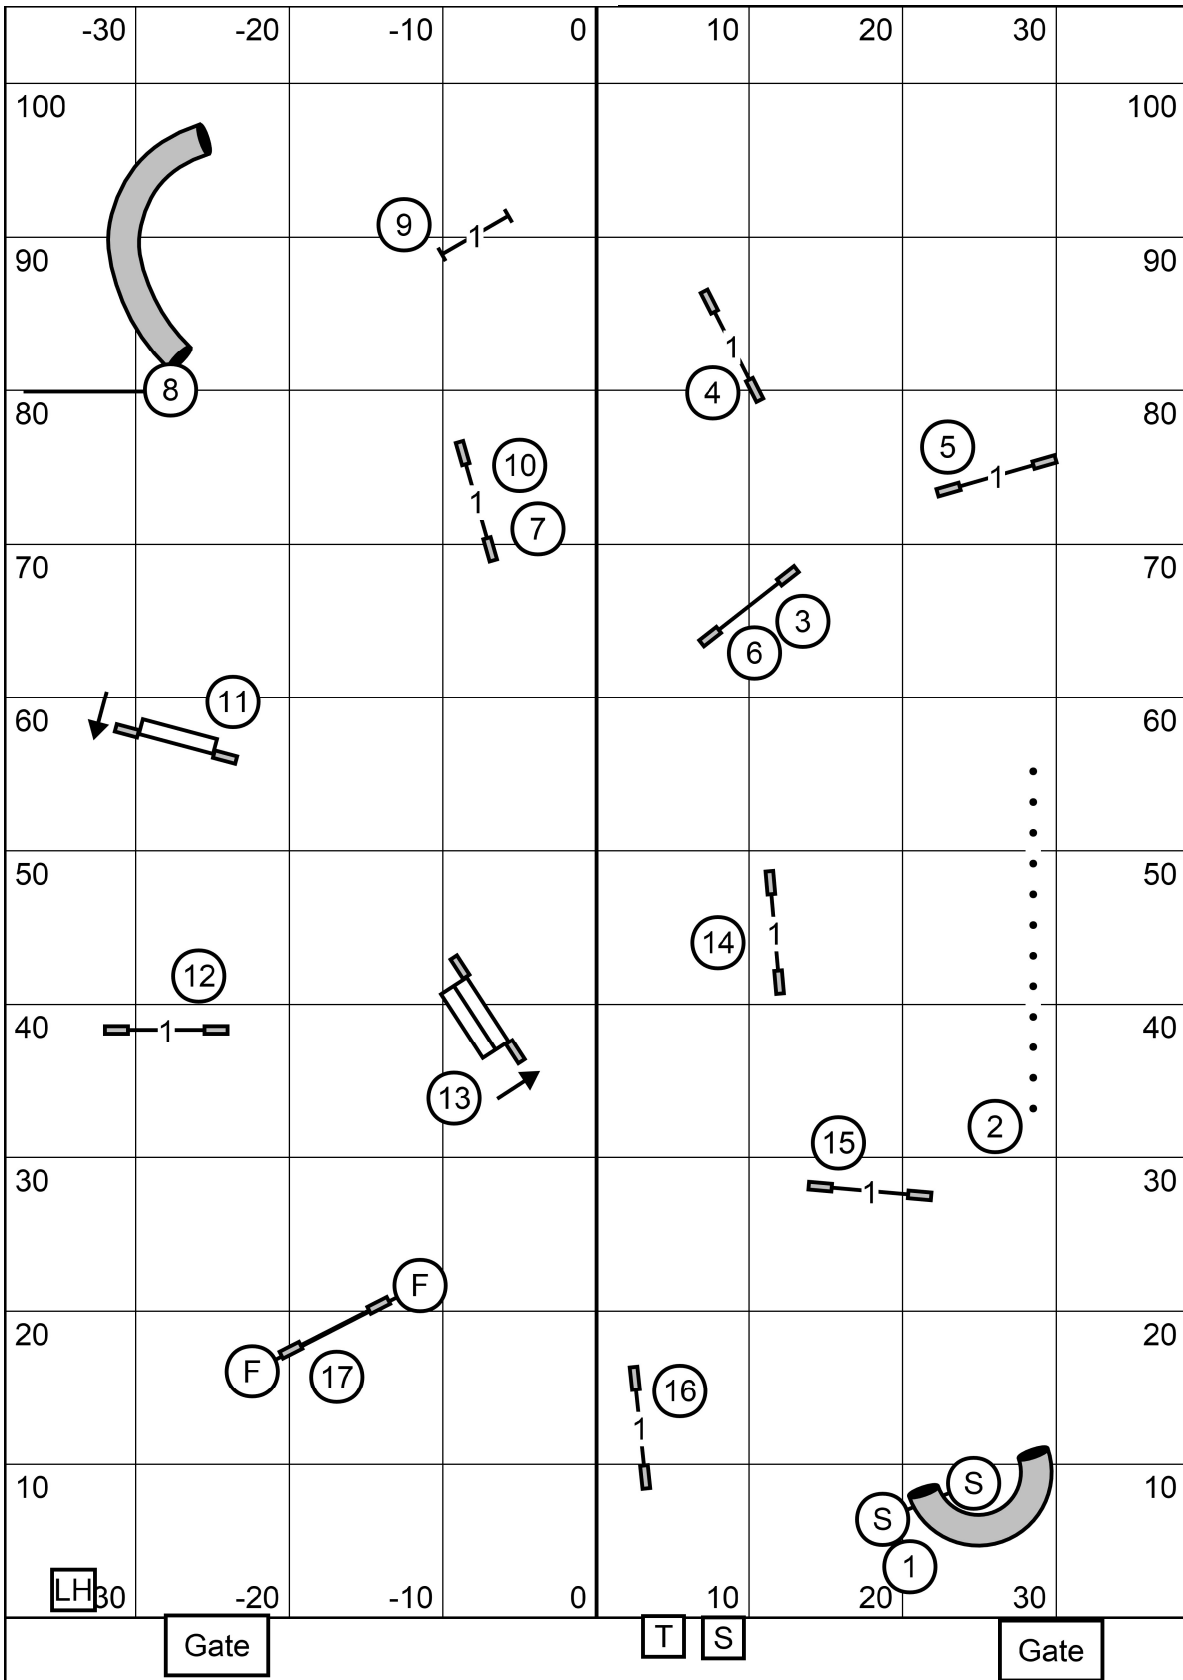

Middlesex County Kennel Club in Amherst, New Hampshire
Master & Excellent Standard
 Indoors on turf
 Judge: Barbara Bounds
 May 02, 2021

Middlesex County Kennel Club in Amherst, New Hampshire
Open Standard
 Judge: Barbara Bounds
 Indoors on turf
 May 02, 2021

Gate

T S

Gate

Middlesex County Kennel Club in Amherst, New Hampshire
Novice Standard
 Judge: Barbara Bounds
 Indoors on turf
 May 02, 2021

Middlesex County Kennel Club in Amherst, New Hampshire
T2B
 Judge: Barbara Bounds
 Indoors on turf
 May 02, 2021

Middlesex County Kennel Club in Amherst, New Hampshire
Master & Excellent JWW
 Judge: Barbara Bounds
 Indoors on turf
 May 02, 2021

Middlesex County Kennel Club in Amherst, New Hampshire

Open JWW

Judge: Barbara Bounds

Indoors on turf

May 02, 2021

Gate

T S

Gate

LH30

Middlesex County Kennel Club in Amherst, New Hampshire
Novice JWW
 Judge: Barbara Bounds
 Indoors on turf
 May 02, 2021