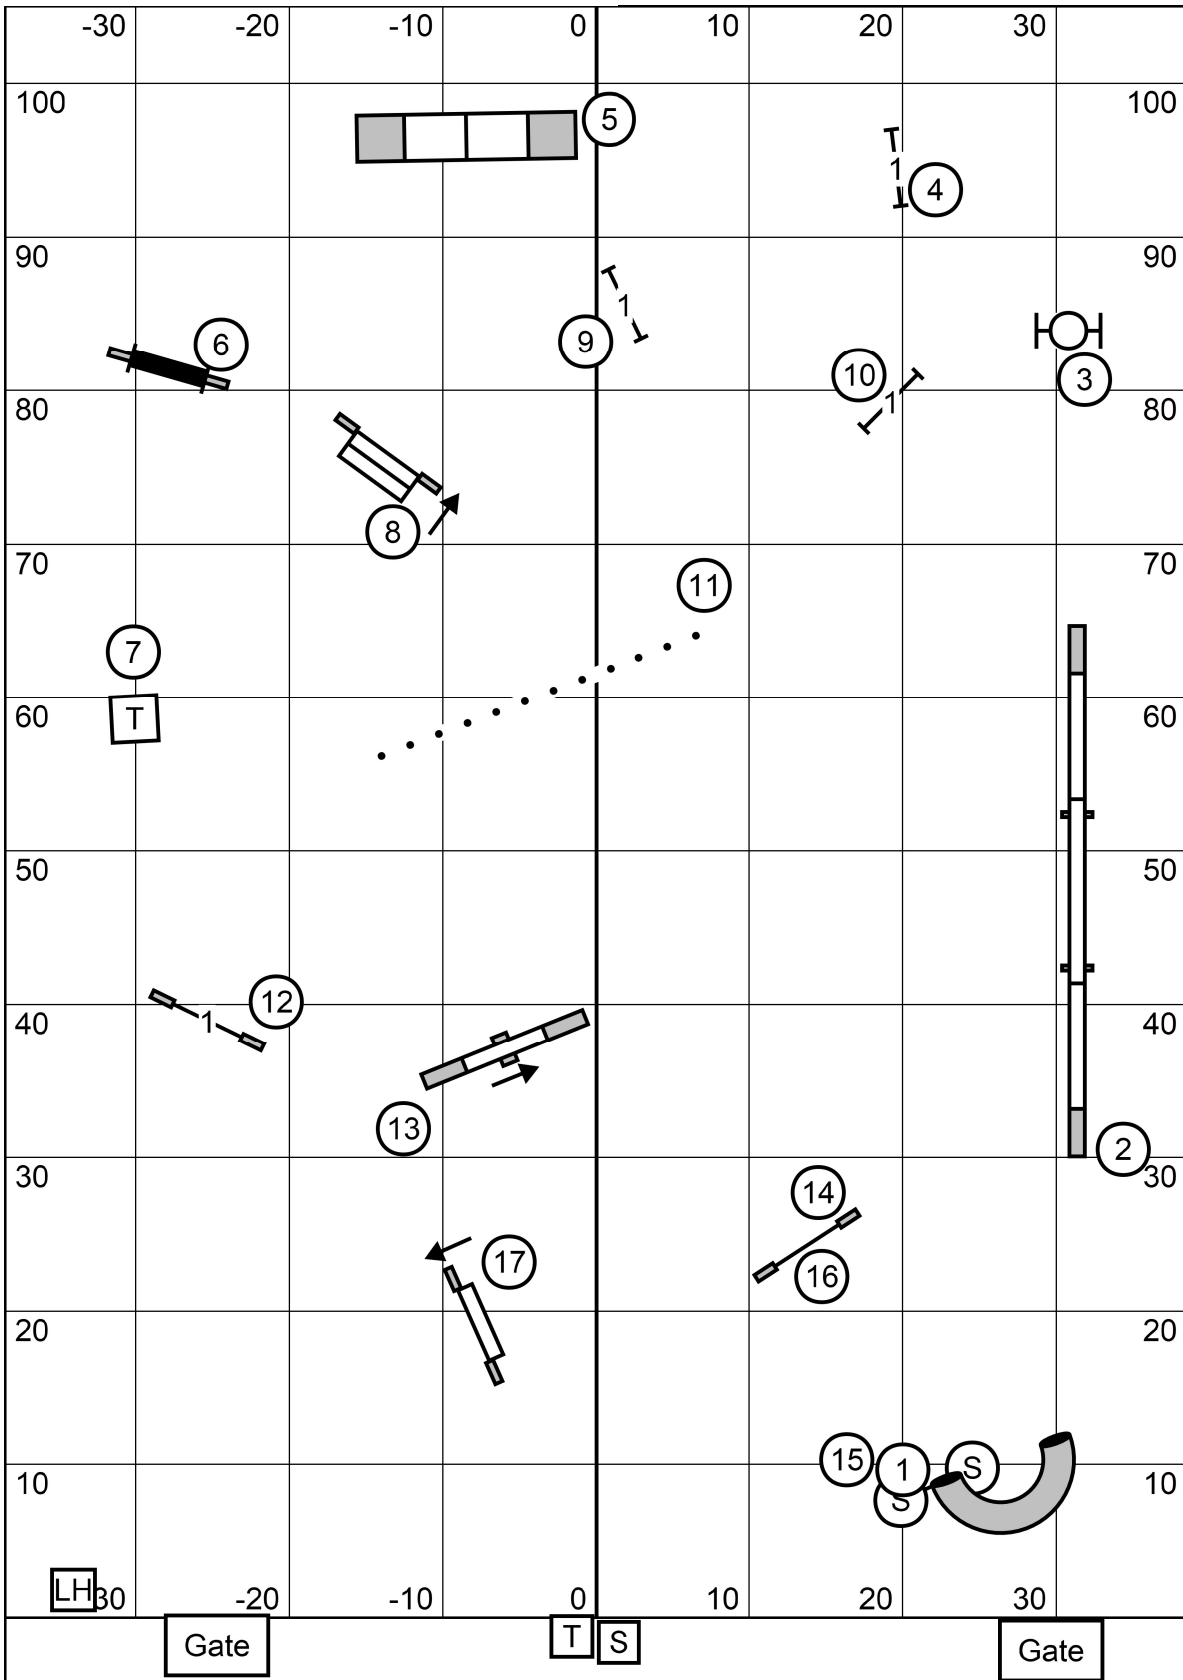

Middlesex County Kennel Club in Amherst, New Hampshire
Master & Excellent Standard
 Indoors on turf
 Judge: Barbara Bounds
 May 02, 2021

Middlesex County Kennel Club in Amherst, New Hampshire
Open Standard
 Judge: Barbara Bounds
 Indoors on turf
 May 02, 2021

Gate

T S

Gate

Middlesex County Kennel Club in Amherst, New Hampshire
Novice Standard
 Judge: Barbara Bounds
 Indoors on turf
 May 02, 2021

Middlesex County Kennel Club in Amherst, New Hampshire
T2B
 Judge: Barbara Bounds
 Indoors on turf
 May 02, 2021

Middlesex County Kennel Club in Amherst, New Hampshire
Master & Excellent JWW
 Judge: Barbara Bounds
 Indoors on turf
 May 02, 2021

Middlesex County Kennel Club in Amherst, New Hampshire

Open JWW

Judge: Barbara Bounds

Indoors on turf

May 02, 2021

Gate

T S

Gate

LH30

Middlesex County Kennel Club in Amherst, New Hampshire
Novice JWW
 Judge: Barbara Bounds
 Indoors on turf
 May 02, 2021