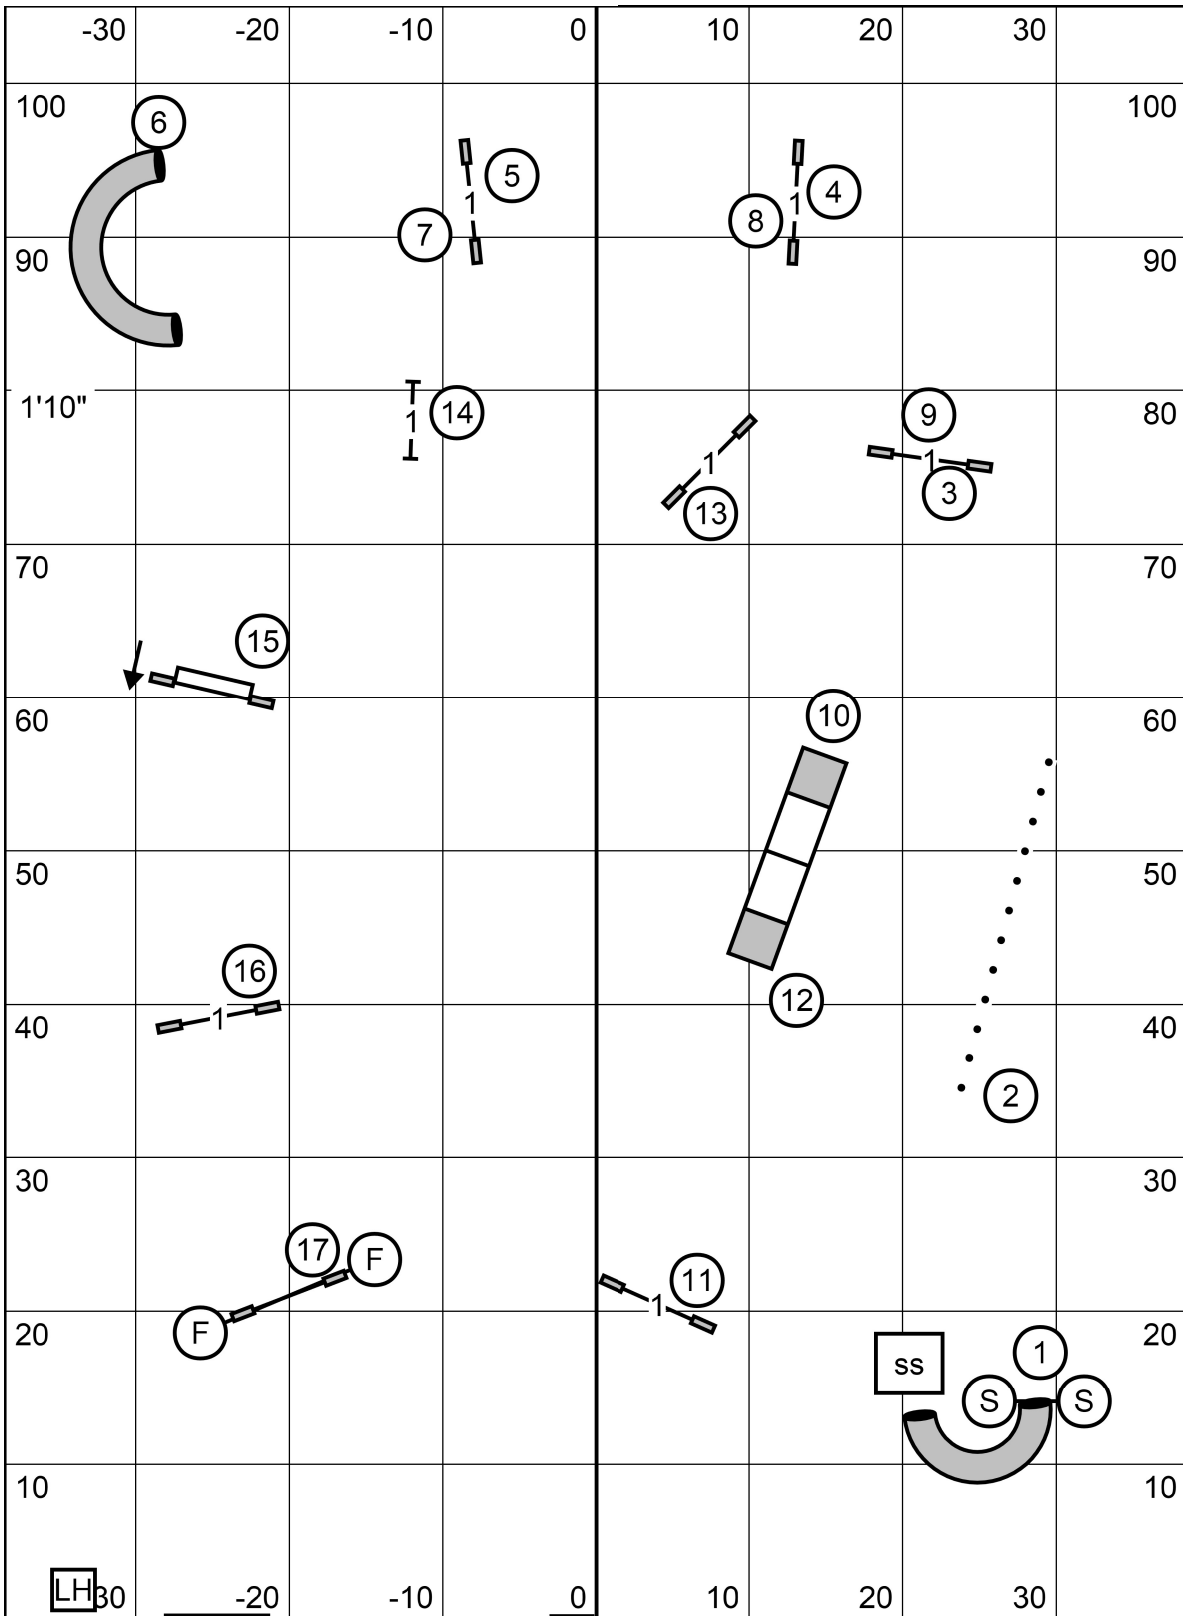

Middlesex County Kennel Club in Amherst, New Hampshire
Master & Excellent Standard
 Indoors on turf
 Judge: Barbara Bounds
 May 02, 2021

Middlesex County Kennel Club in Amherst, New Hampshire
Open Standard
 Judge: Barbara Bounds
 Indoors on turf
 May 02, 2021

Gate

T S

Gate

Middlesex County Kennel Club in Amherst, New Hampshire
Novice Standard
 Judge: Barbara Bounds
 Indoors on turf
 May 02, 2021

Middlesex County Kennel Club in Amherst, New Hampshire
T2B
 Judge: Barbara Bounds
 Indoors on turf
 May 02, 2021

Middlesex County Kennel Club in Amherst, New Hampshire
Master & Excellent JWW
 Judge: Barbara Bounds
 Indoors on turf
 May 02, 2021

Middlesex County Kennel Club in Amherst, New Hampshire

Open JWW

Judge: Barbara Bounds

Indoors on turf

May 02, 2021

Gate

T S

Gate

LH30

Middlesex County Kennel Club in Amherst, New Hampshire
Novice JWW
 Judge: Barbara Bounds
 Indoors on turf
 May 02, 2021