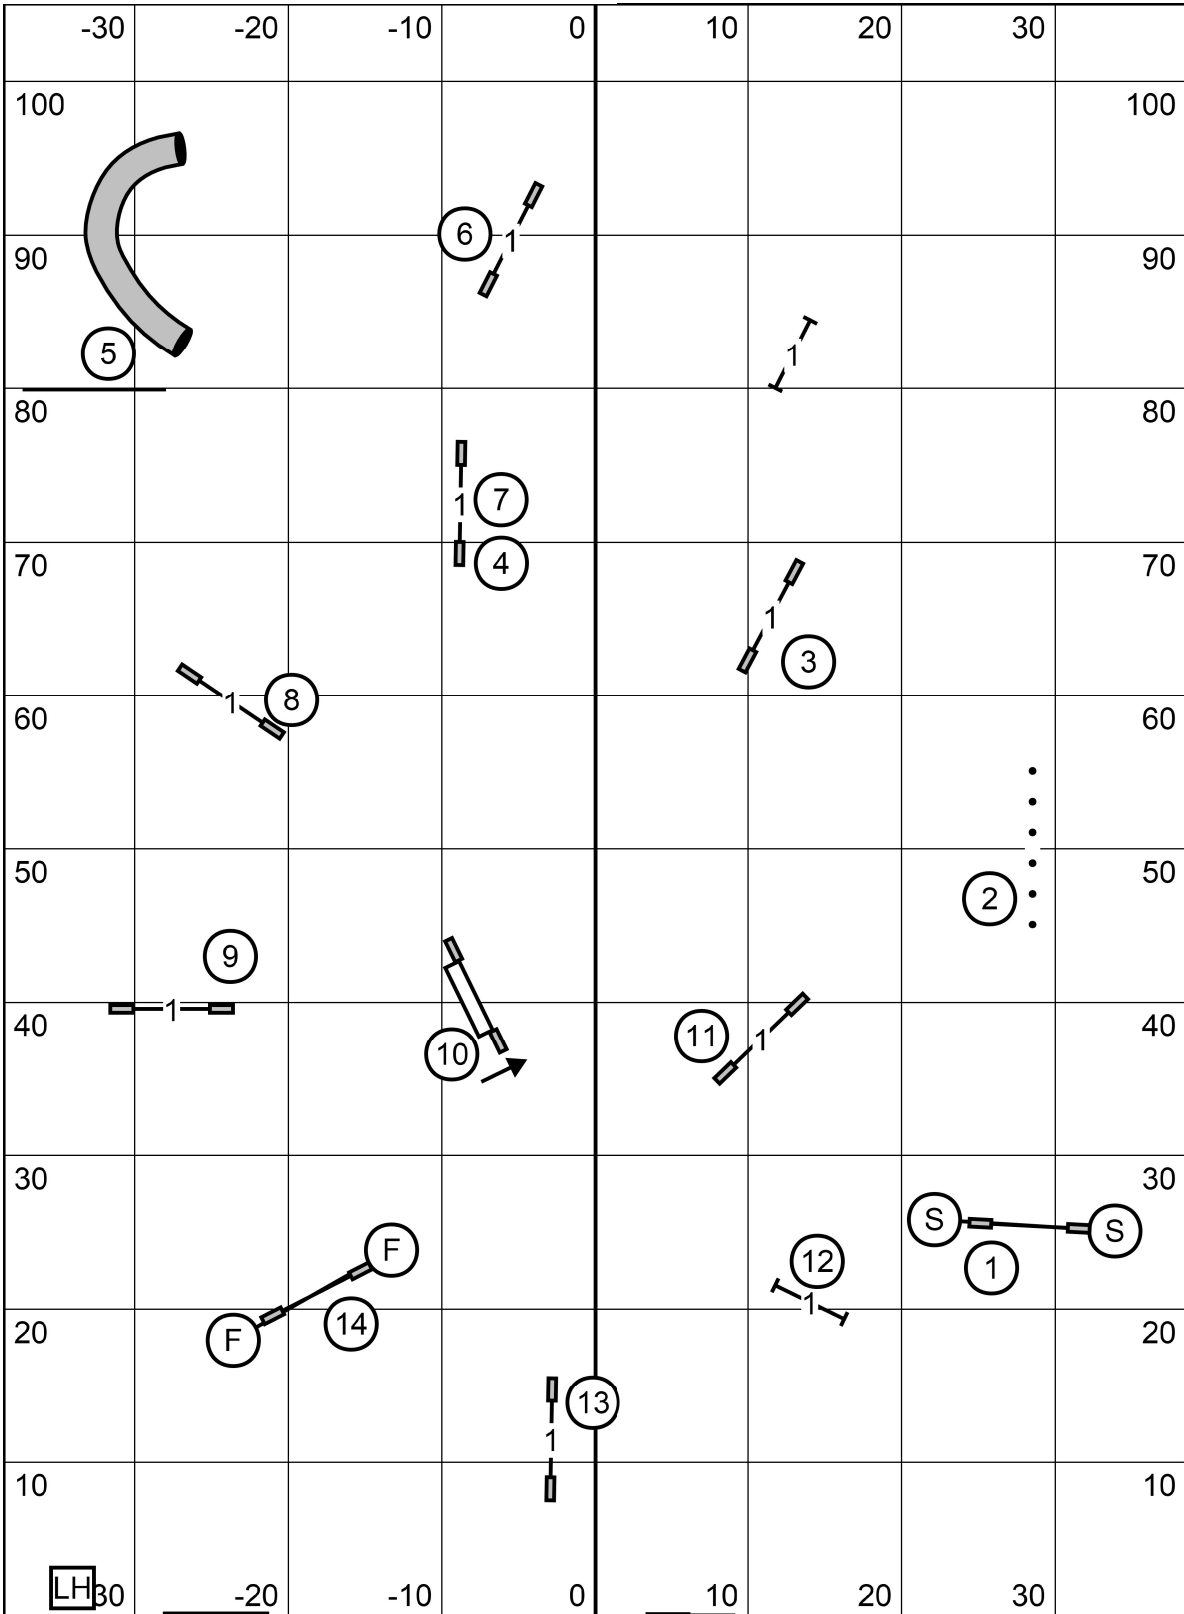

Middlesex County Kennel Club in Amherst, New Hampshire
Master & Excellent JWW
 Judge: Barbara Bounds
 Indoors on turf
 May 02, 2021

Middlesex County Kennel Club in Amherst, New Hampshire

Open JWW

Judge: Barbara Bounds

Indoors on turf

May 02, 2021

Gate

T S

Gate

LH30

Middlesex County Kennel Club in Amherst, New Hampshire
Novice JWW
 Judge: Barbara Bounds
 Indoors on turf
 May 02, 2021