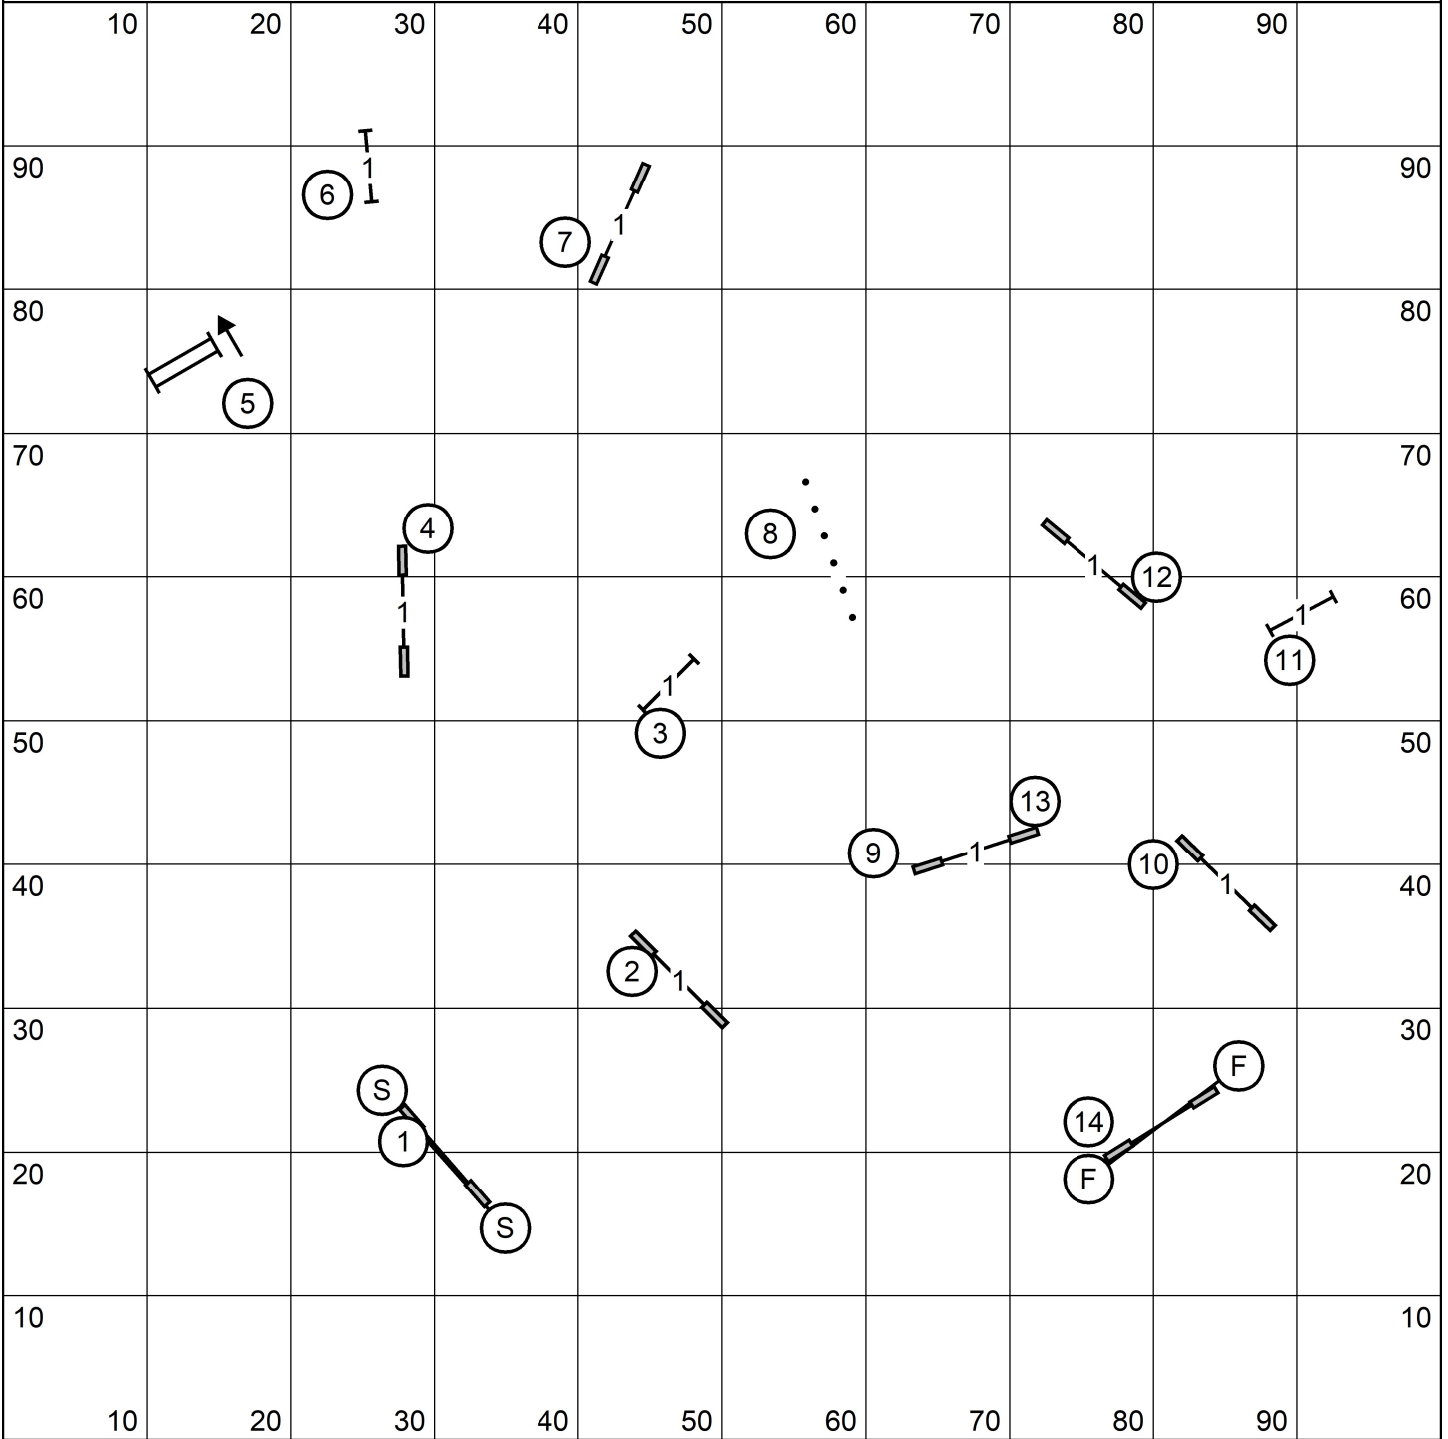

Mid-Hudson Kennel Association, Inc.
Novice A & B & P JWW
Saturday, May 1, 2021
Sally Gichner