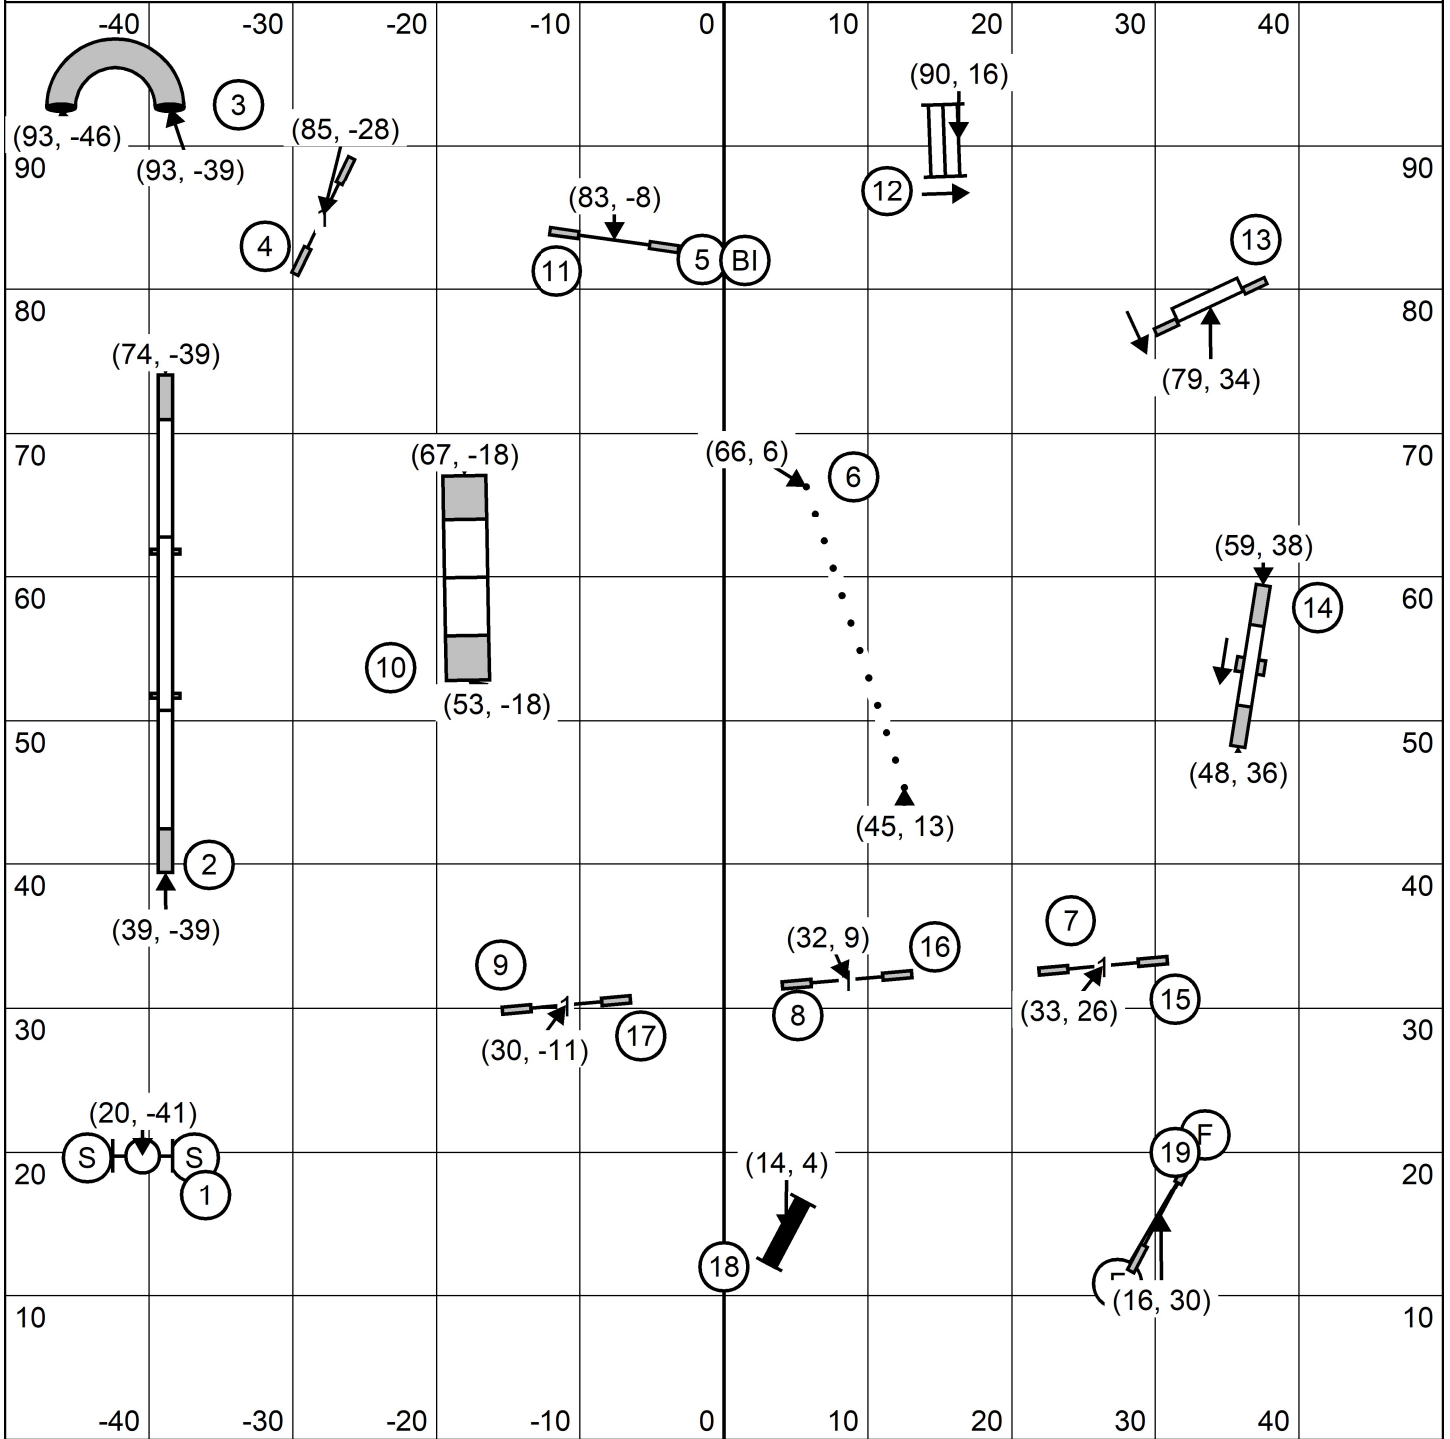

Mid-Hudson Kennel Association, Inc.
Premier Standard
Saturday, May 1, 2021
Sally Gichner