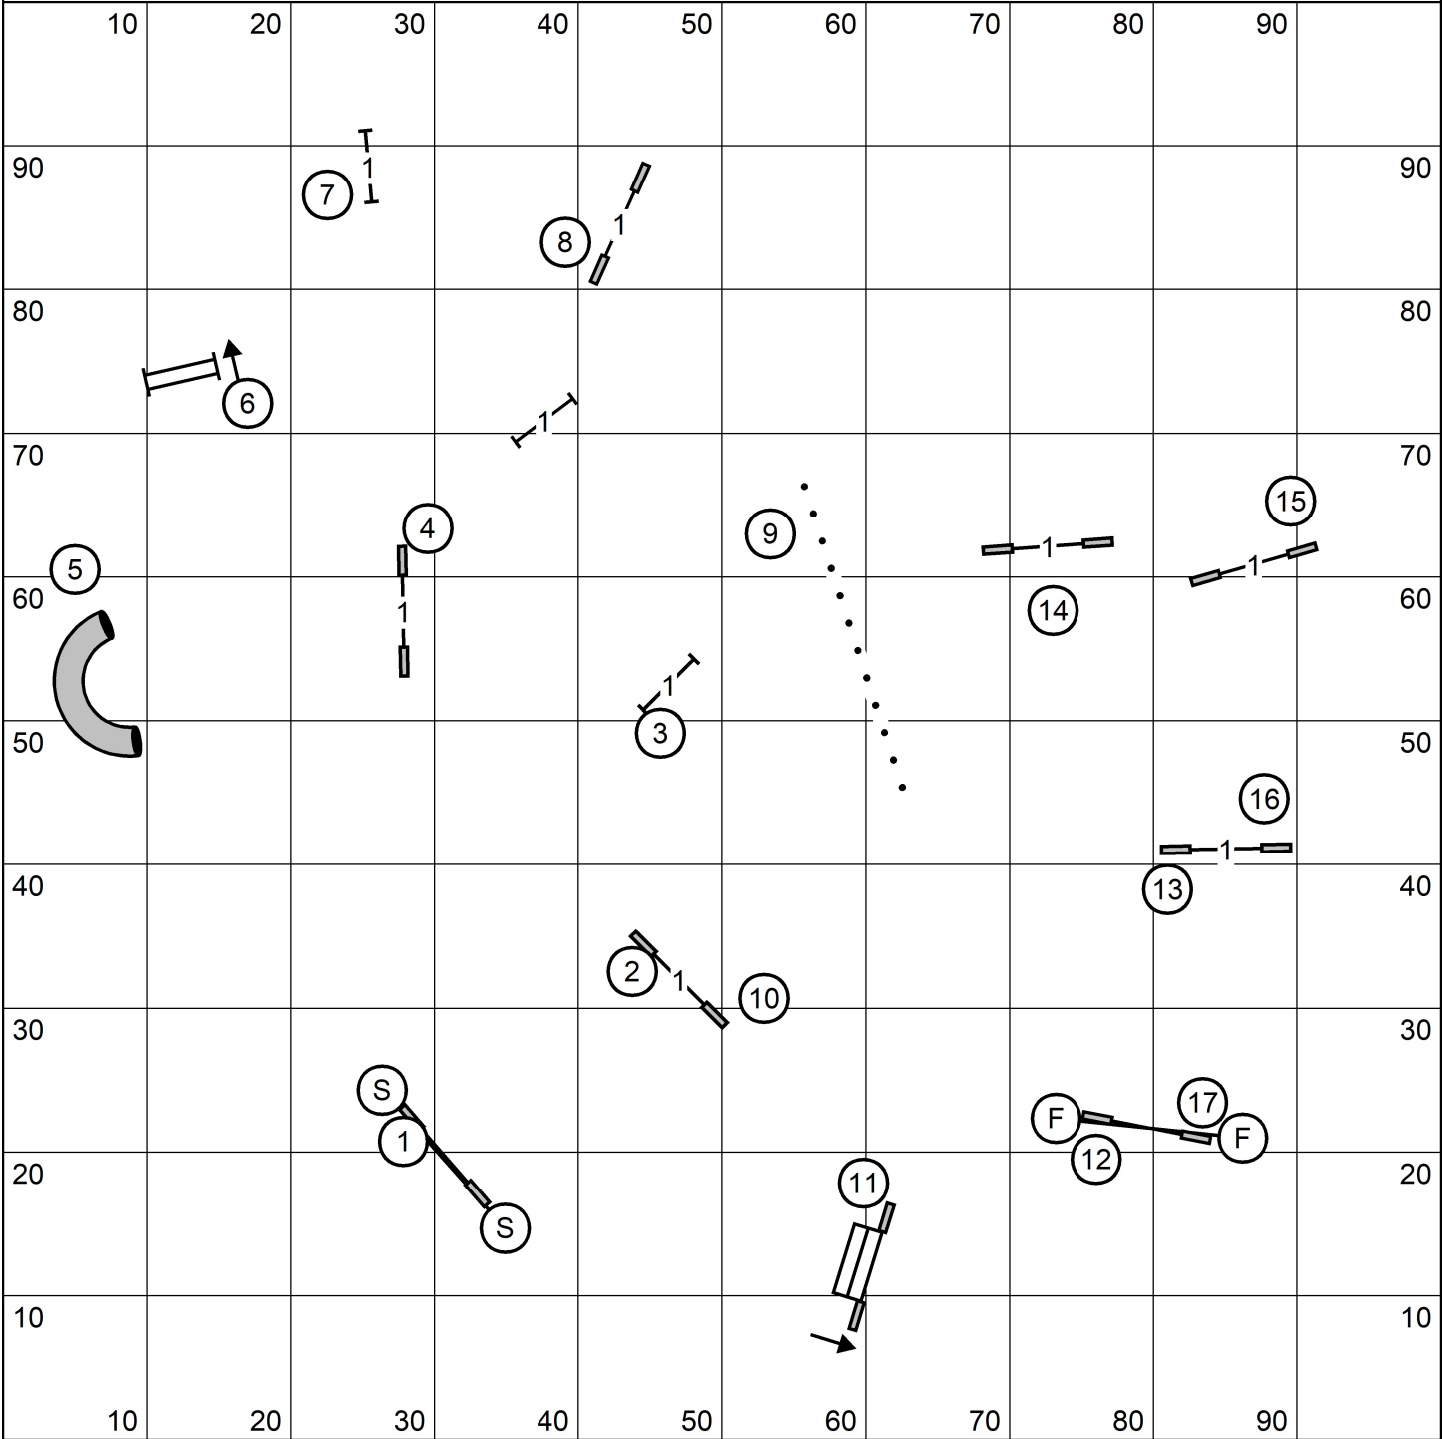

Mid-Hudson Kennel Association, Inc.
Open & P JWW
Saturday, May 1, 2021
Sally Gichner