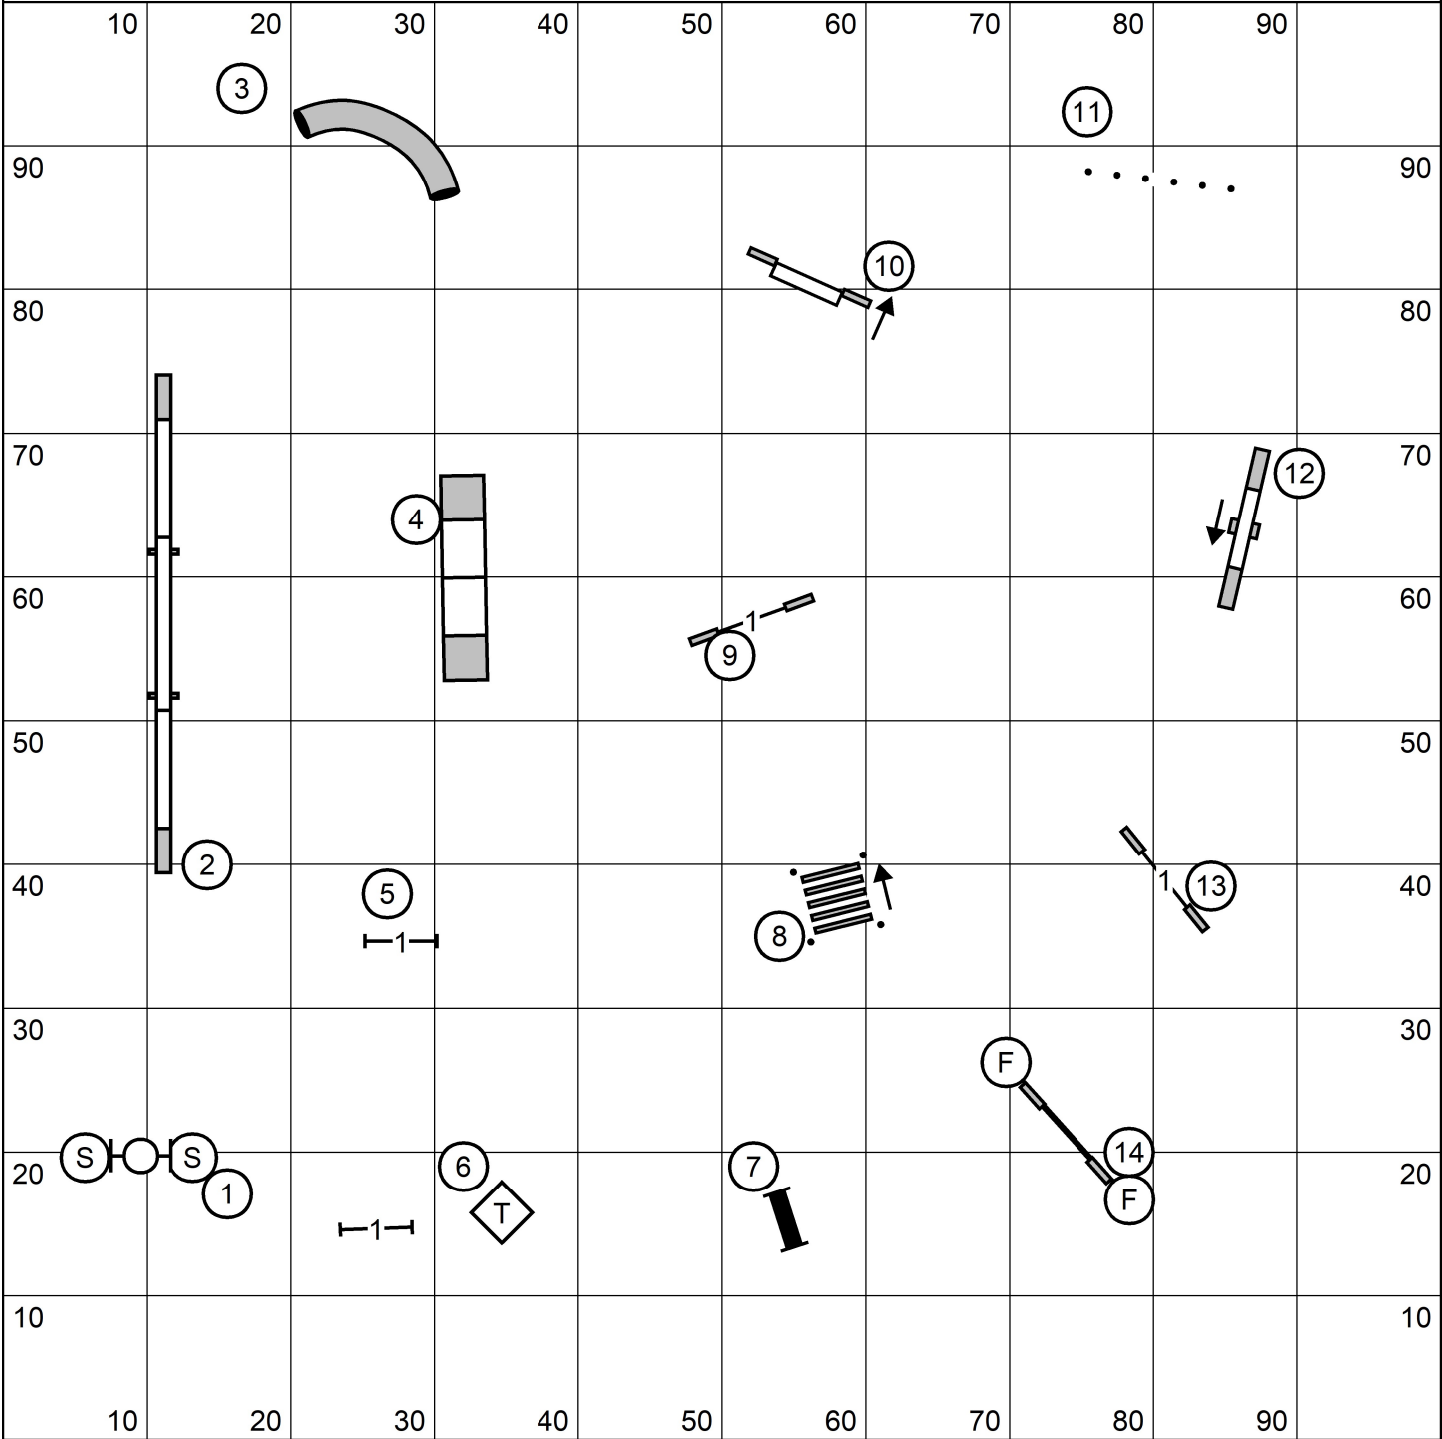

Mid-Hudson Kennel Association, Inc.
 Novice A & B & P Standard
 Saturday, May 1, 2021
 Sally Gichner

X/M Bonus: 4-5-6, Dashed Line for 4-5, Dotted Line for 6
 Open Bonus: 4-5, Dotted Line
 Novice Bonus: 4-5, Solid Line