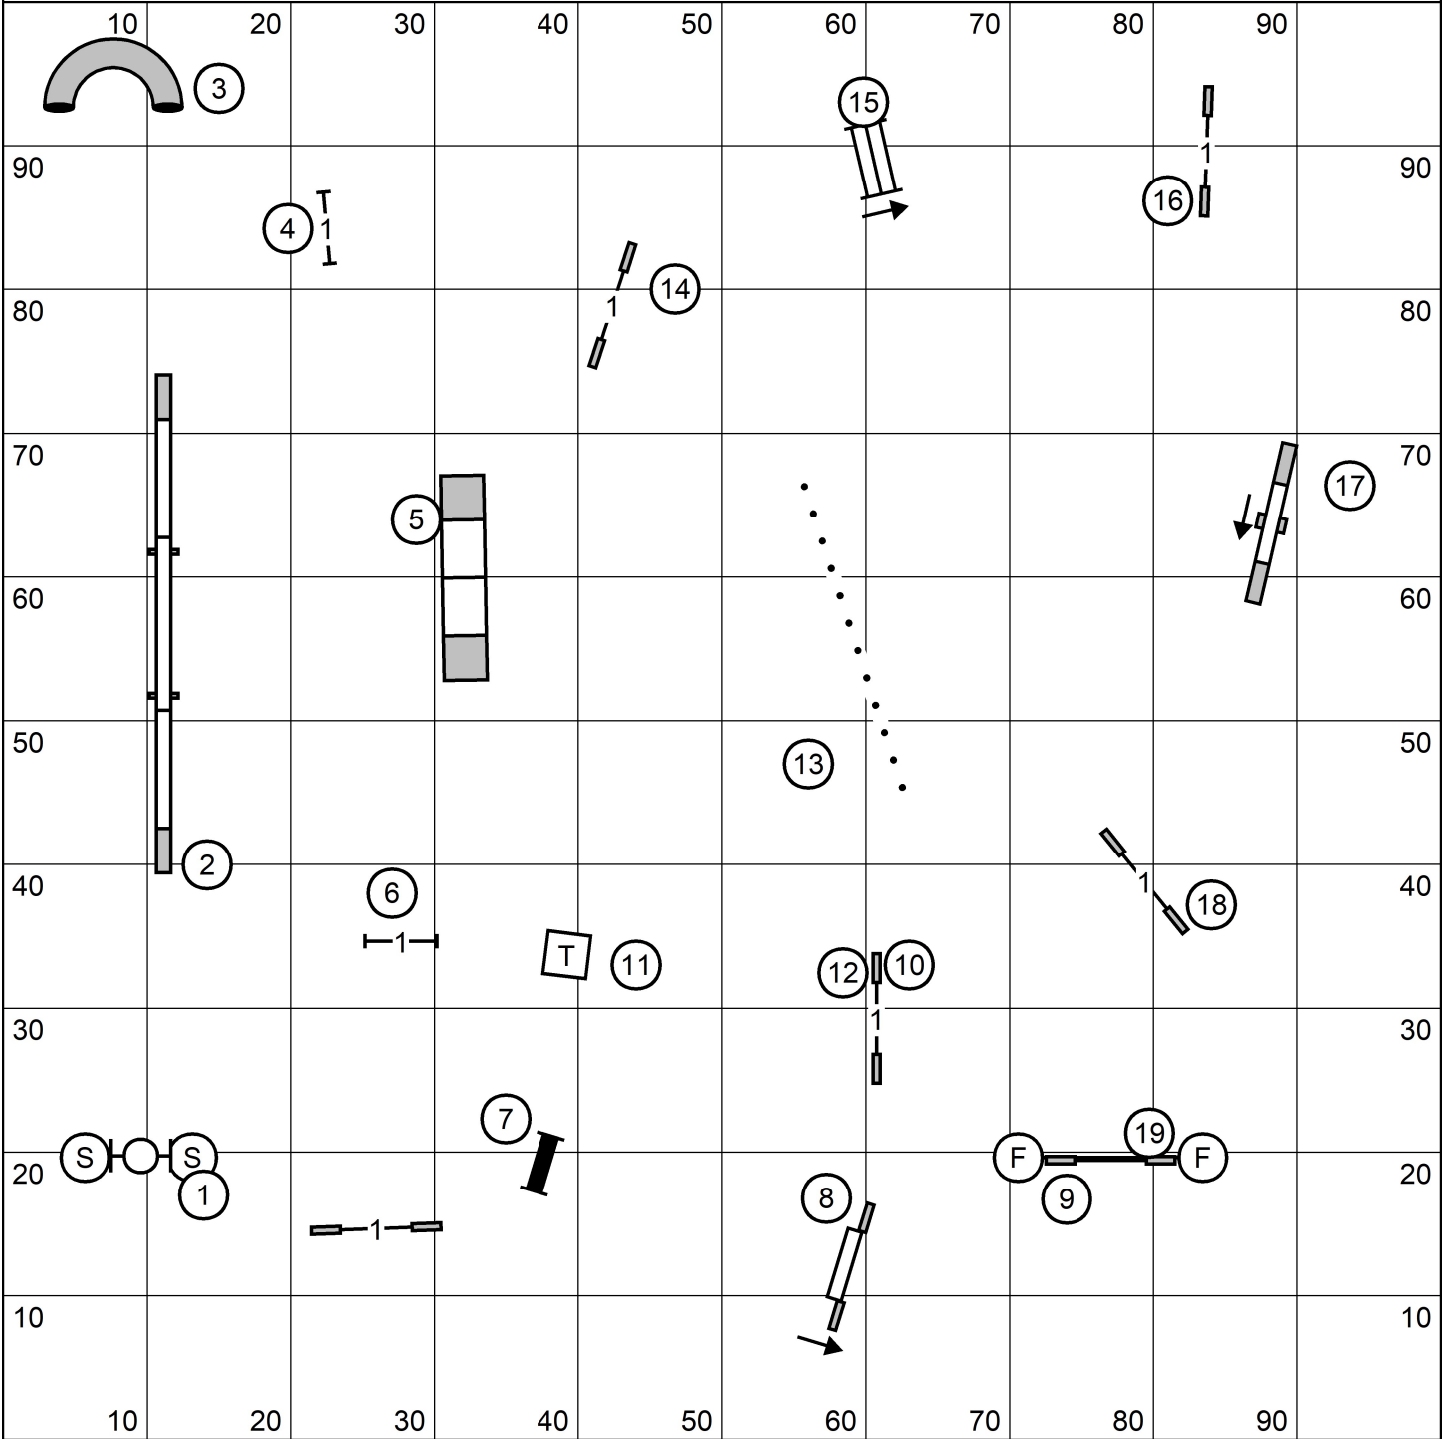

Mid-Hudson Kennel Association, Inc.
Master/Excellent & P Standard
Saturday, May 1, 2021
Sally Gichner