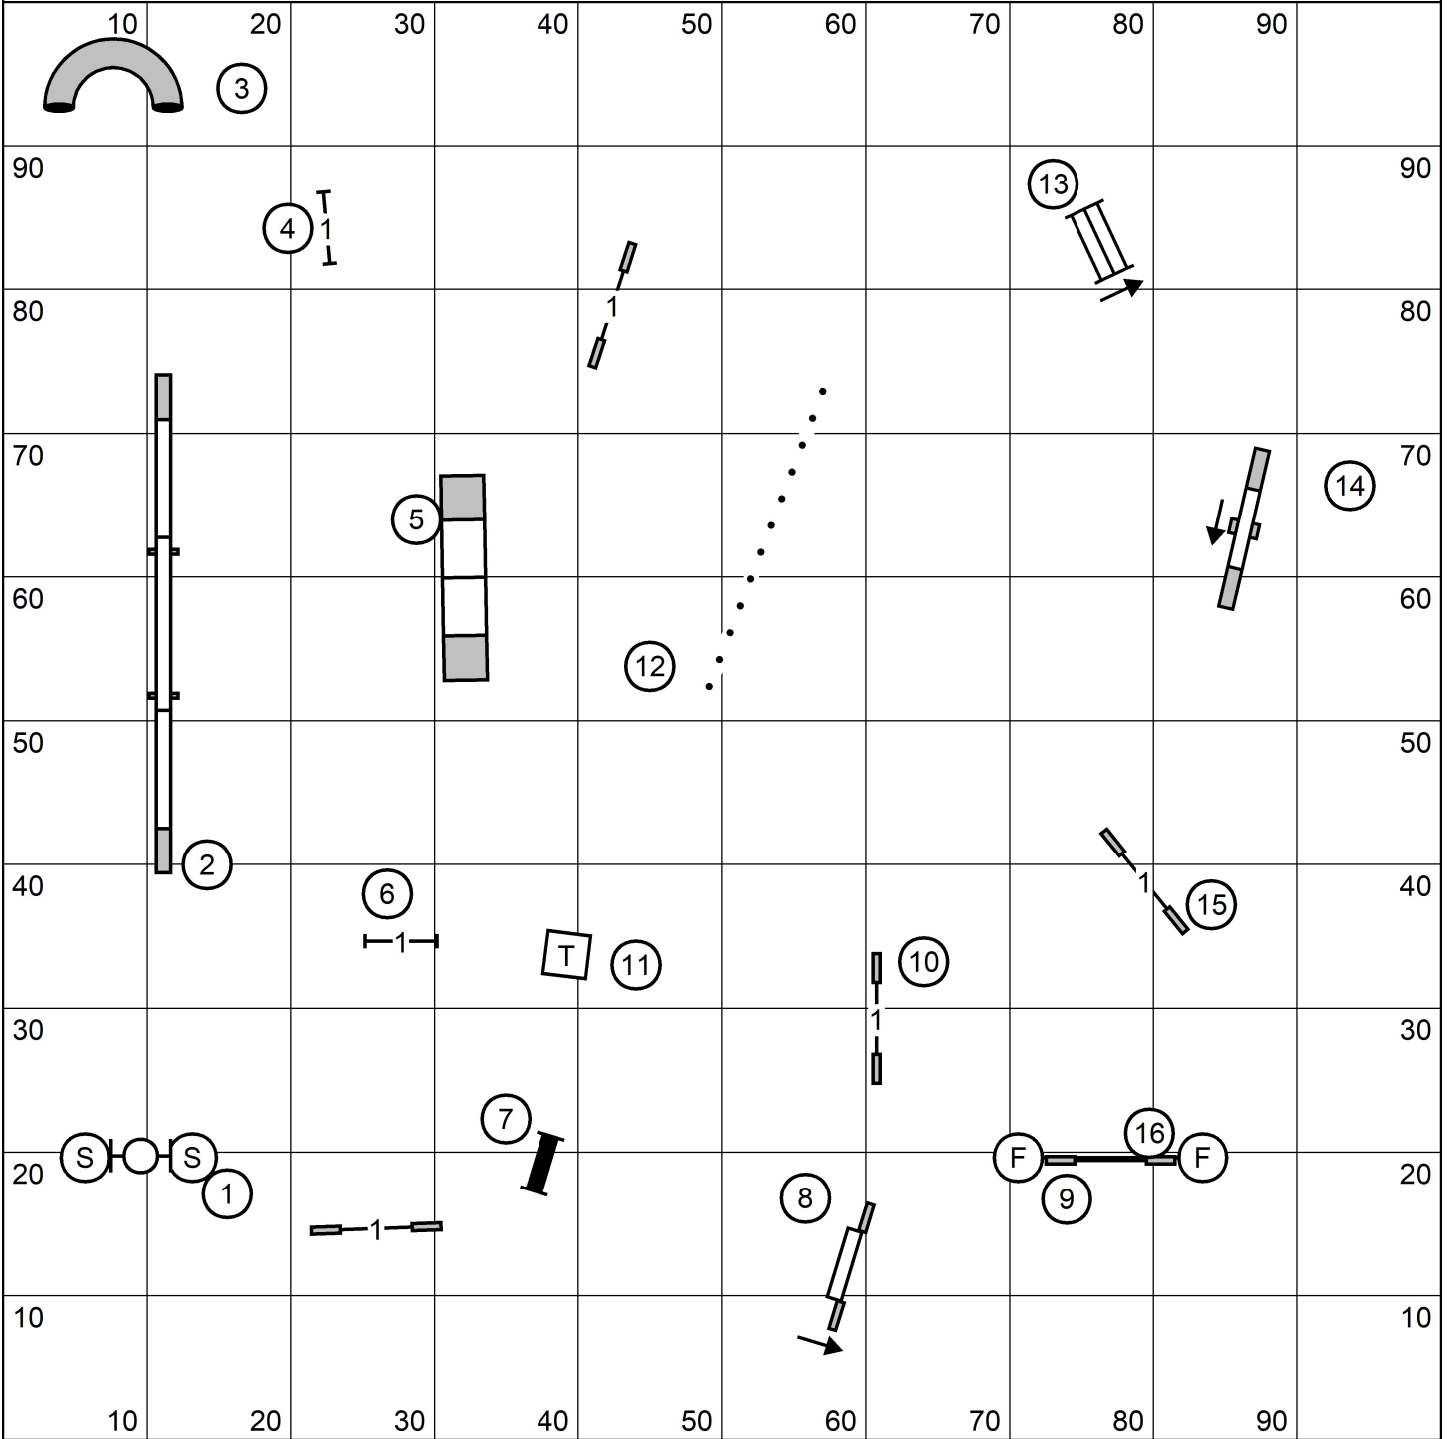

Mid-Hudson Kennel Association, Inc.
 Novice A & B & P Standard
 Saturday, May 1, 2021
 Sally Gichner

X/M Bonus: 4-5-6, Dashed Line for 4-5, Dotted Line for 6
 Open Bonus: 4-5, Dotted Line
 Novice Bonus: 4-5, Solid Line