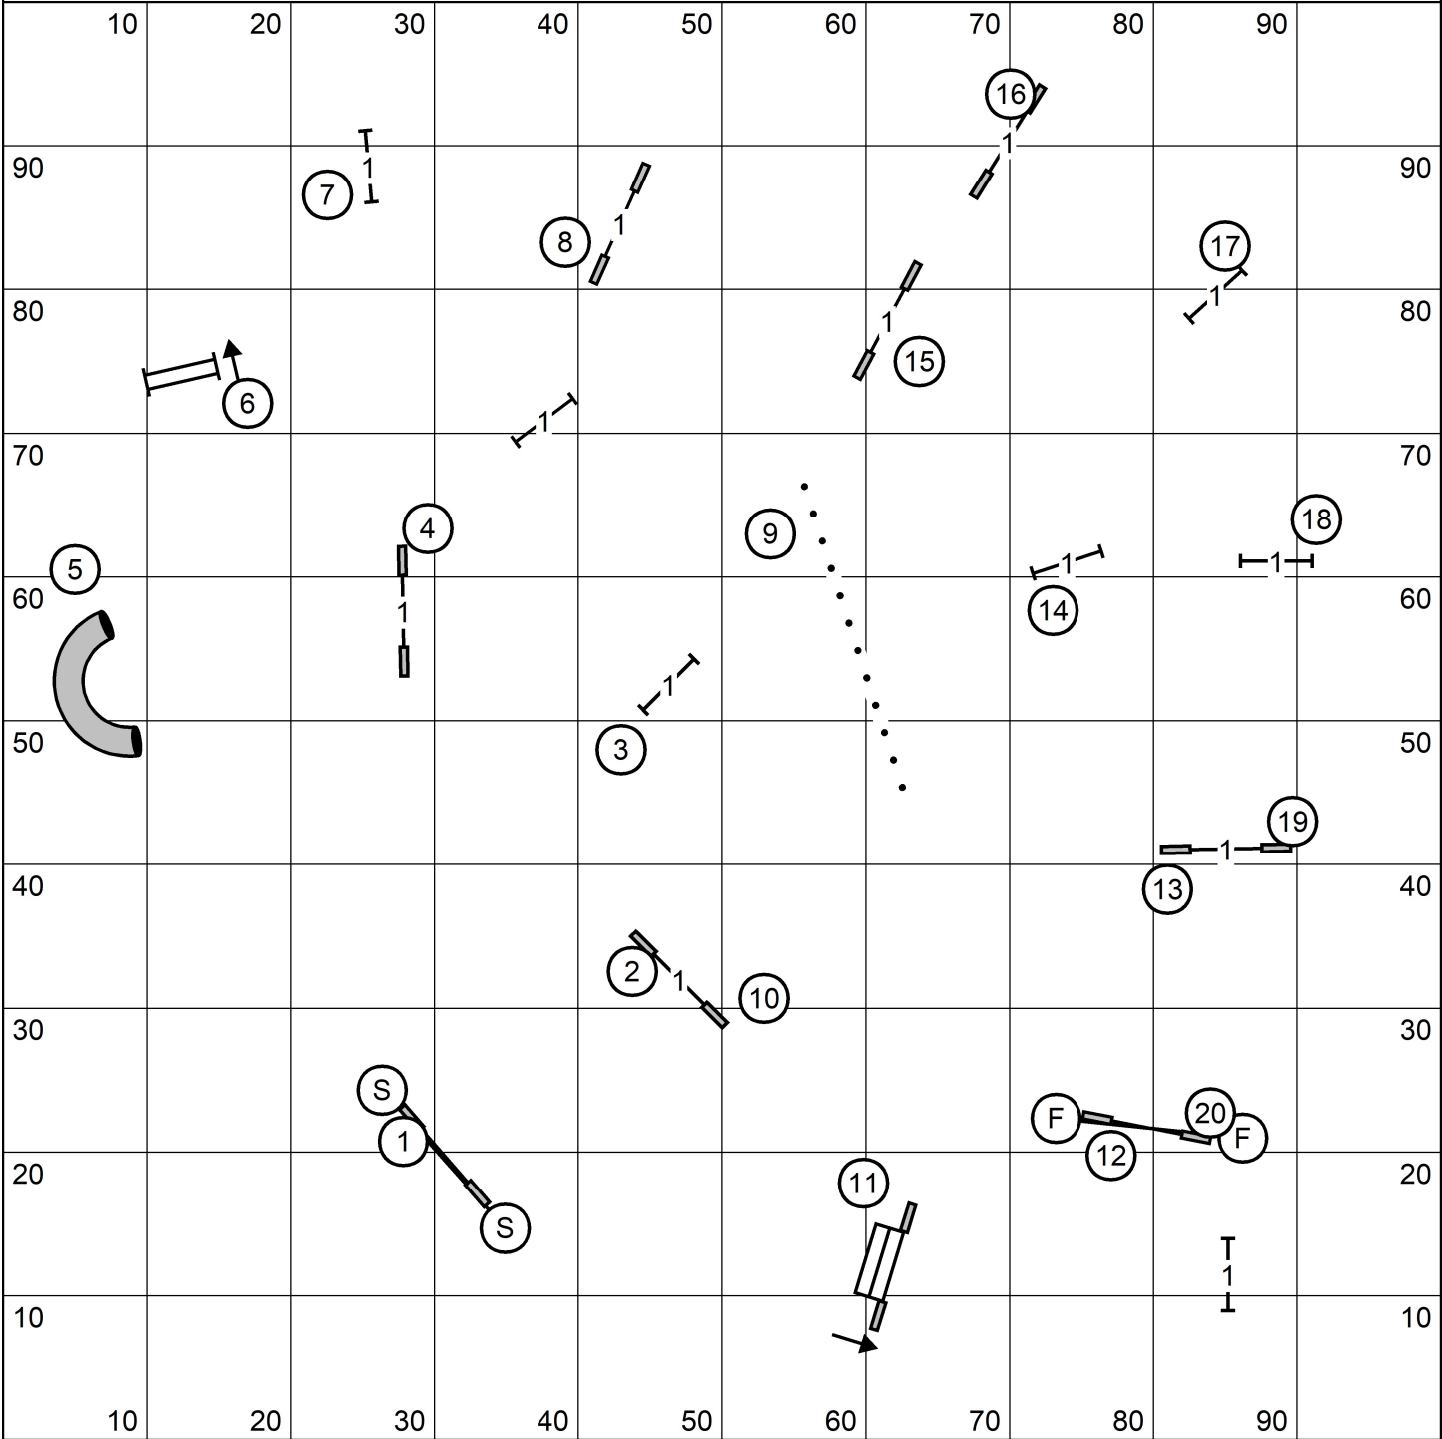

Mid-Hudson Kennel Association, Inc.
Master/Excellent & P JWW
Saturday, May 1, 2021
Sally Gichner