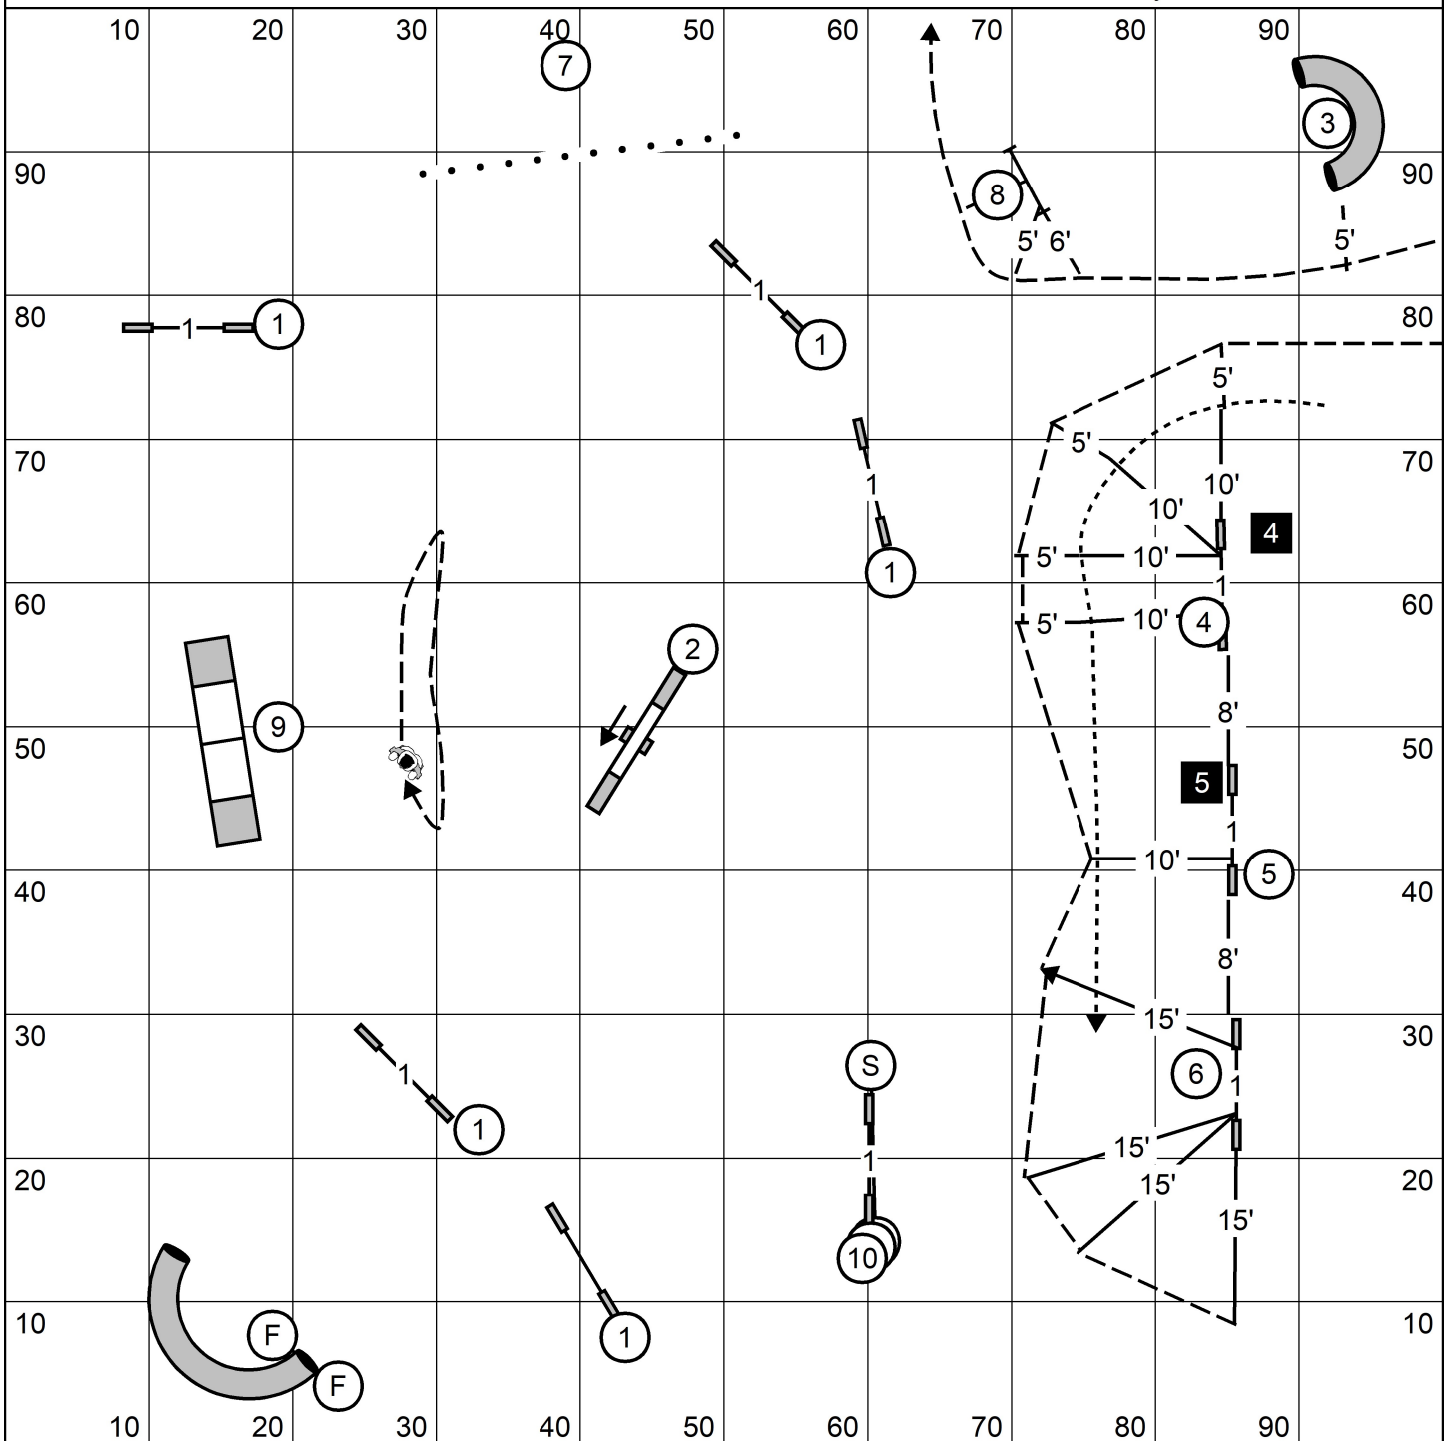

X/M Bonus: 4-5-6 OR 6-5-4, Dashed Line
 Open Bonus: Circle 4-5 OR Square 5-4, Dotted Line
 Novice Bonus: 8-3, Dashed Line

Mid-Hudson Kennel Association, Inc.
 All FAST
 Sunday, May 2, 2021
 Sally Gichner