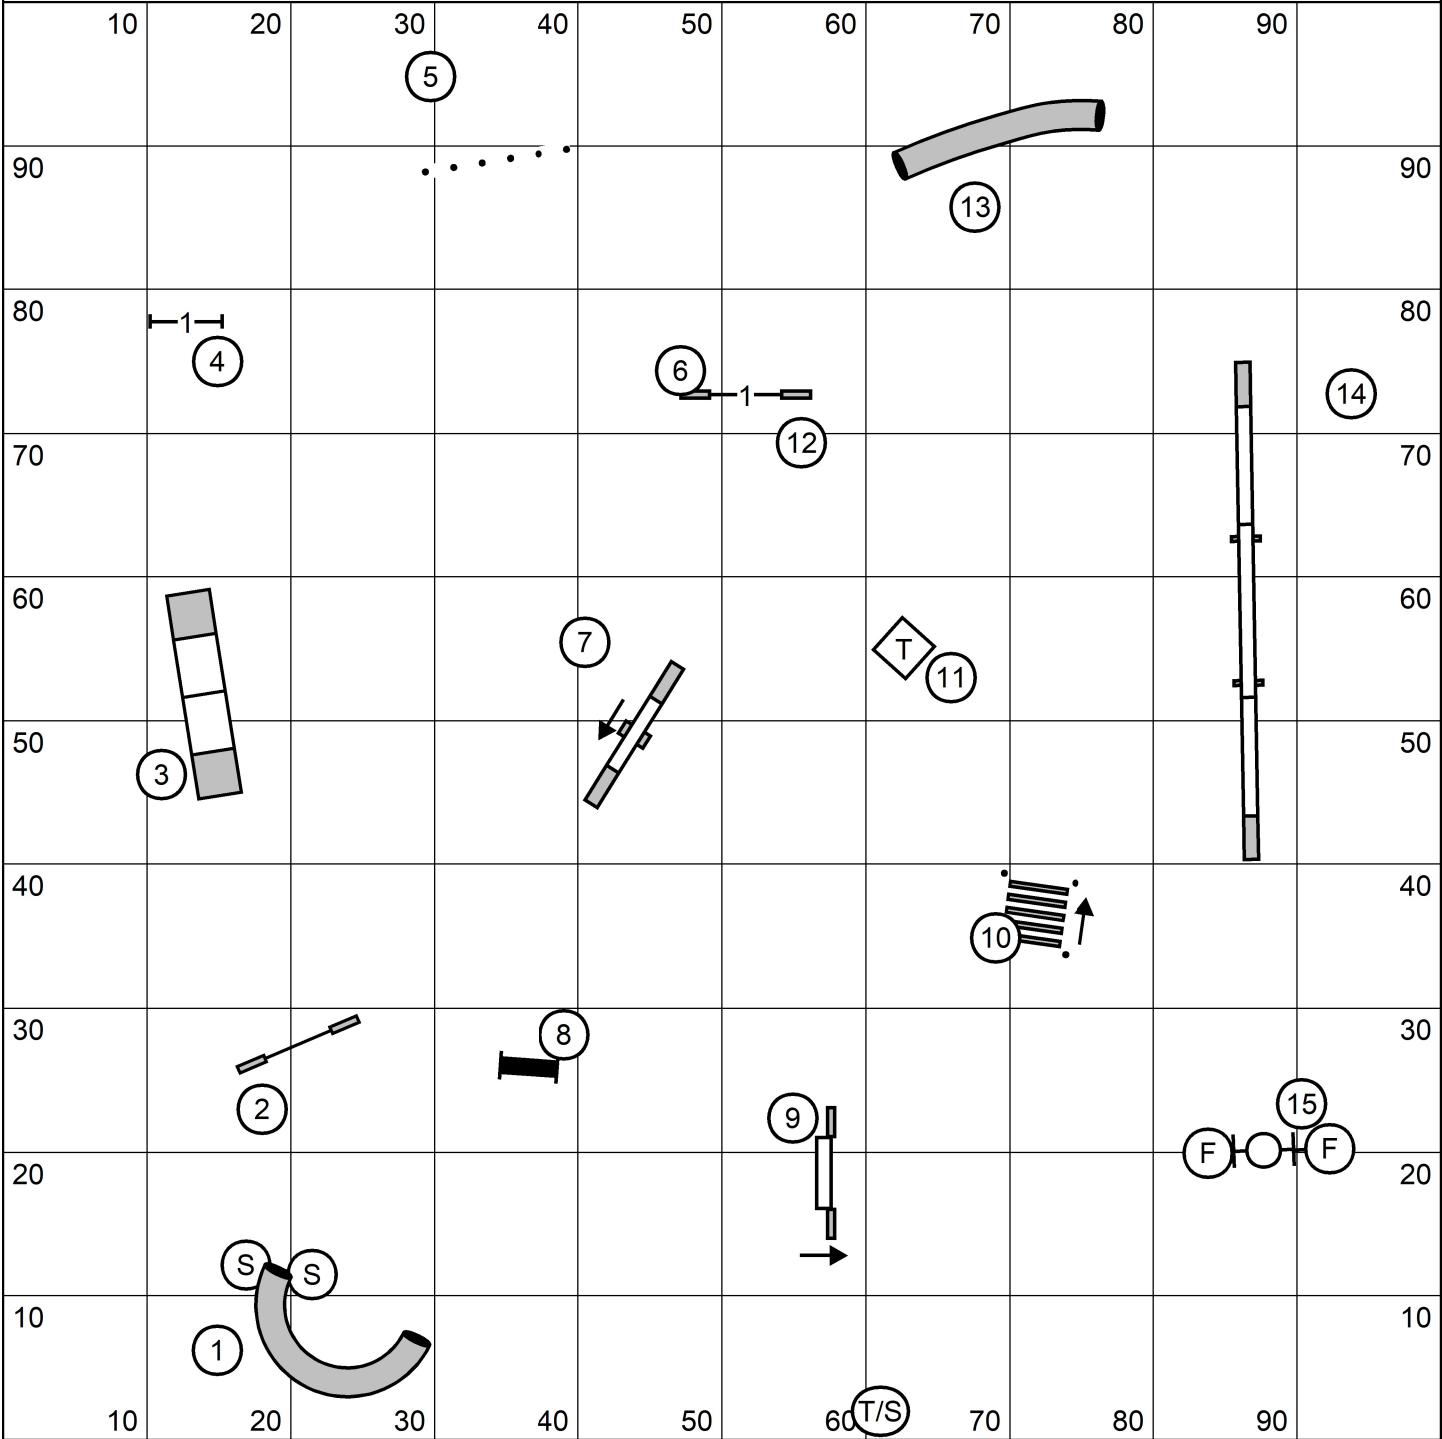

Mid-Hudson Kennel Association, Inc.
Novice A & B & P Standard
Sunday, May 2, 2021
Sally Gichner