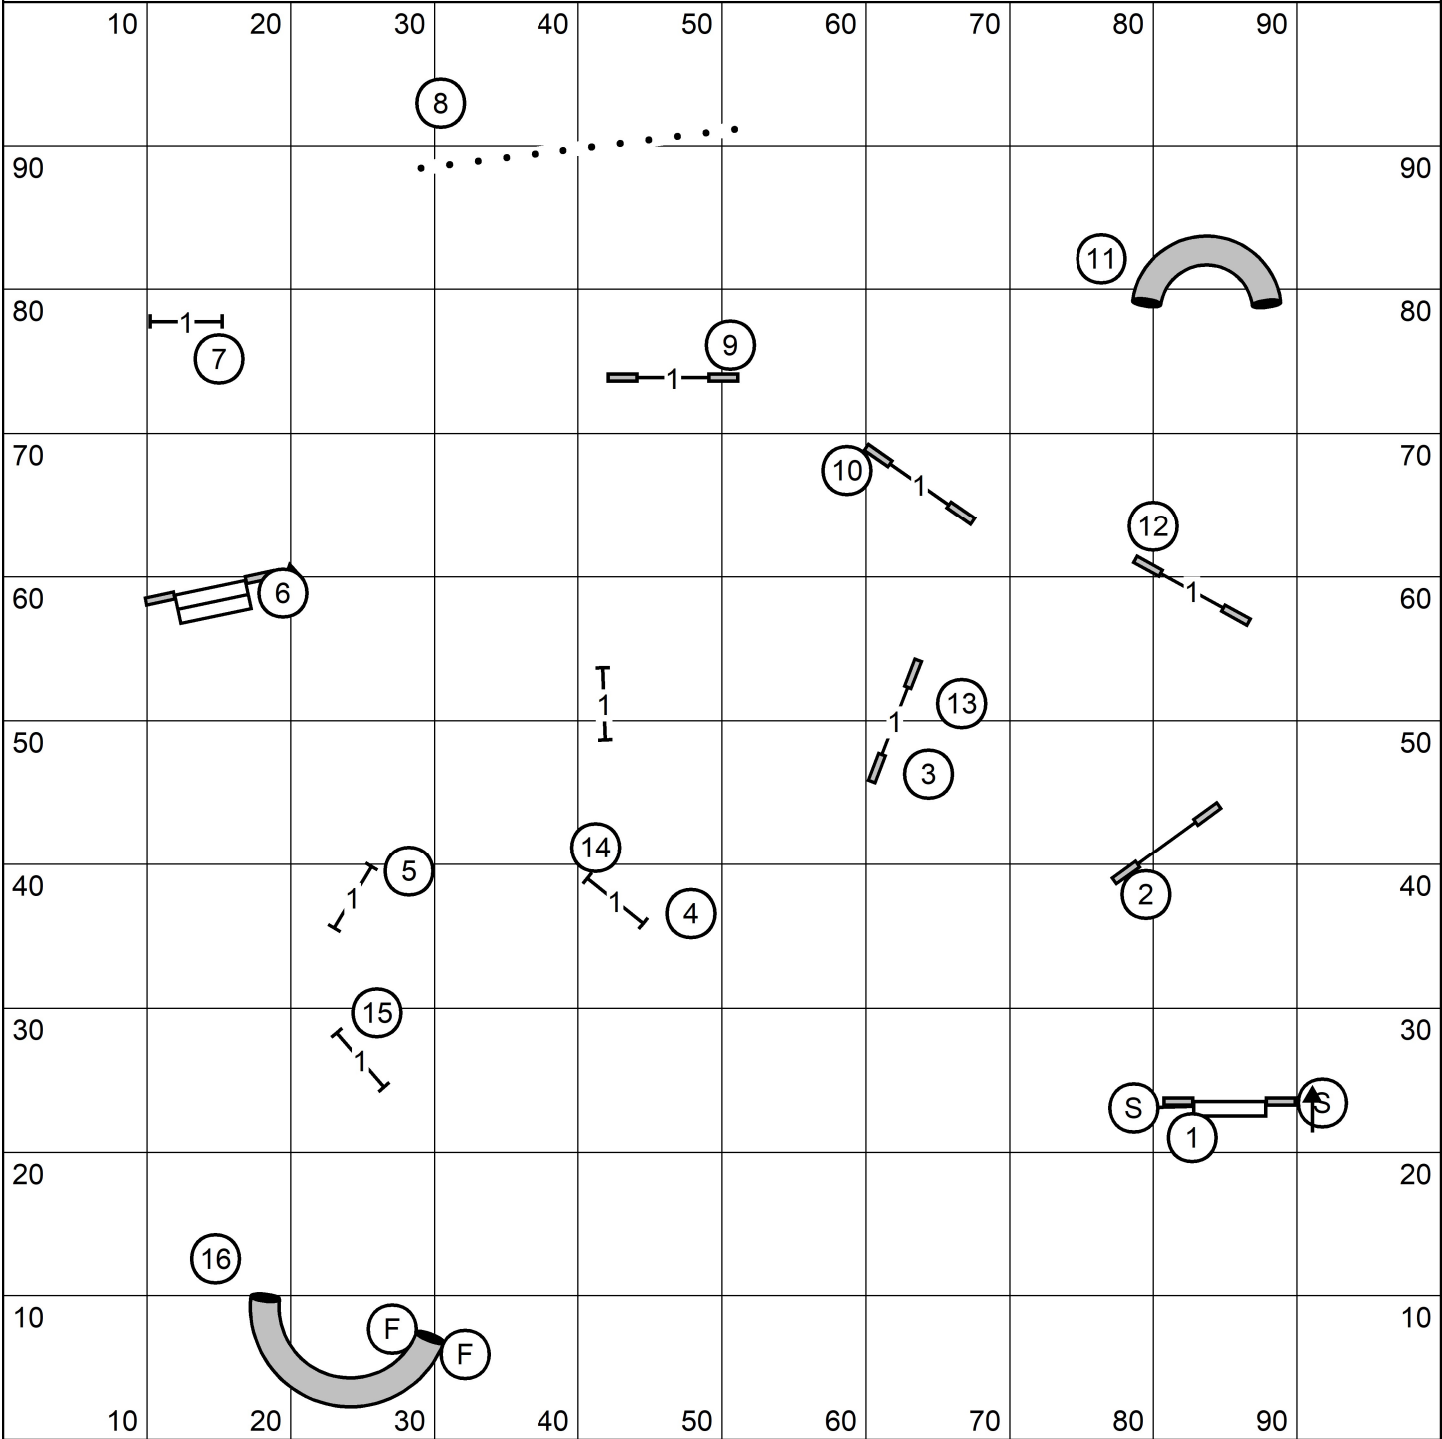

Mid-Hudson Kennel Association, Inc.
Open & P JWW
Sunday, May 2, 2021
Sally Gichner