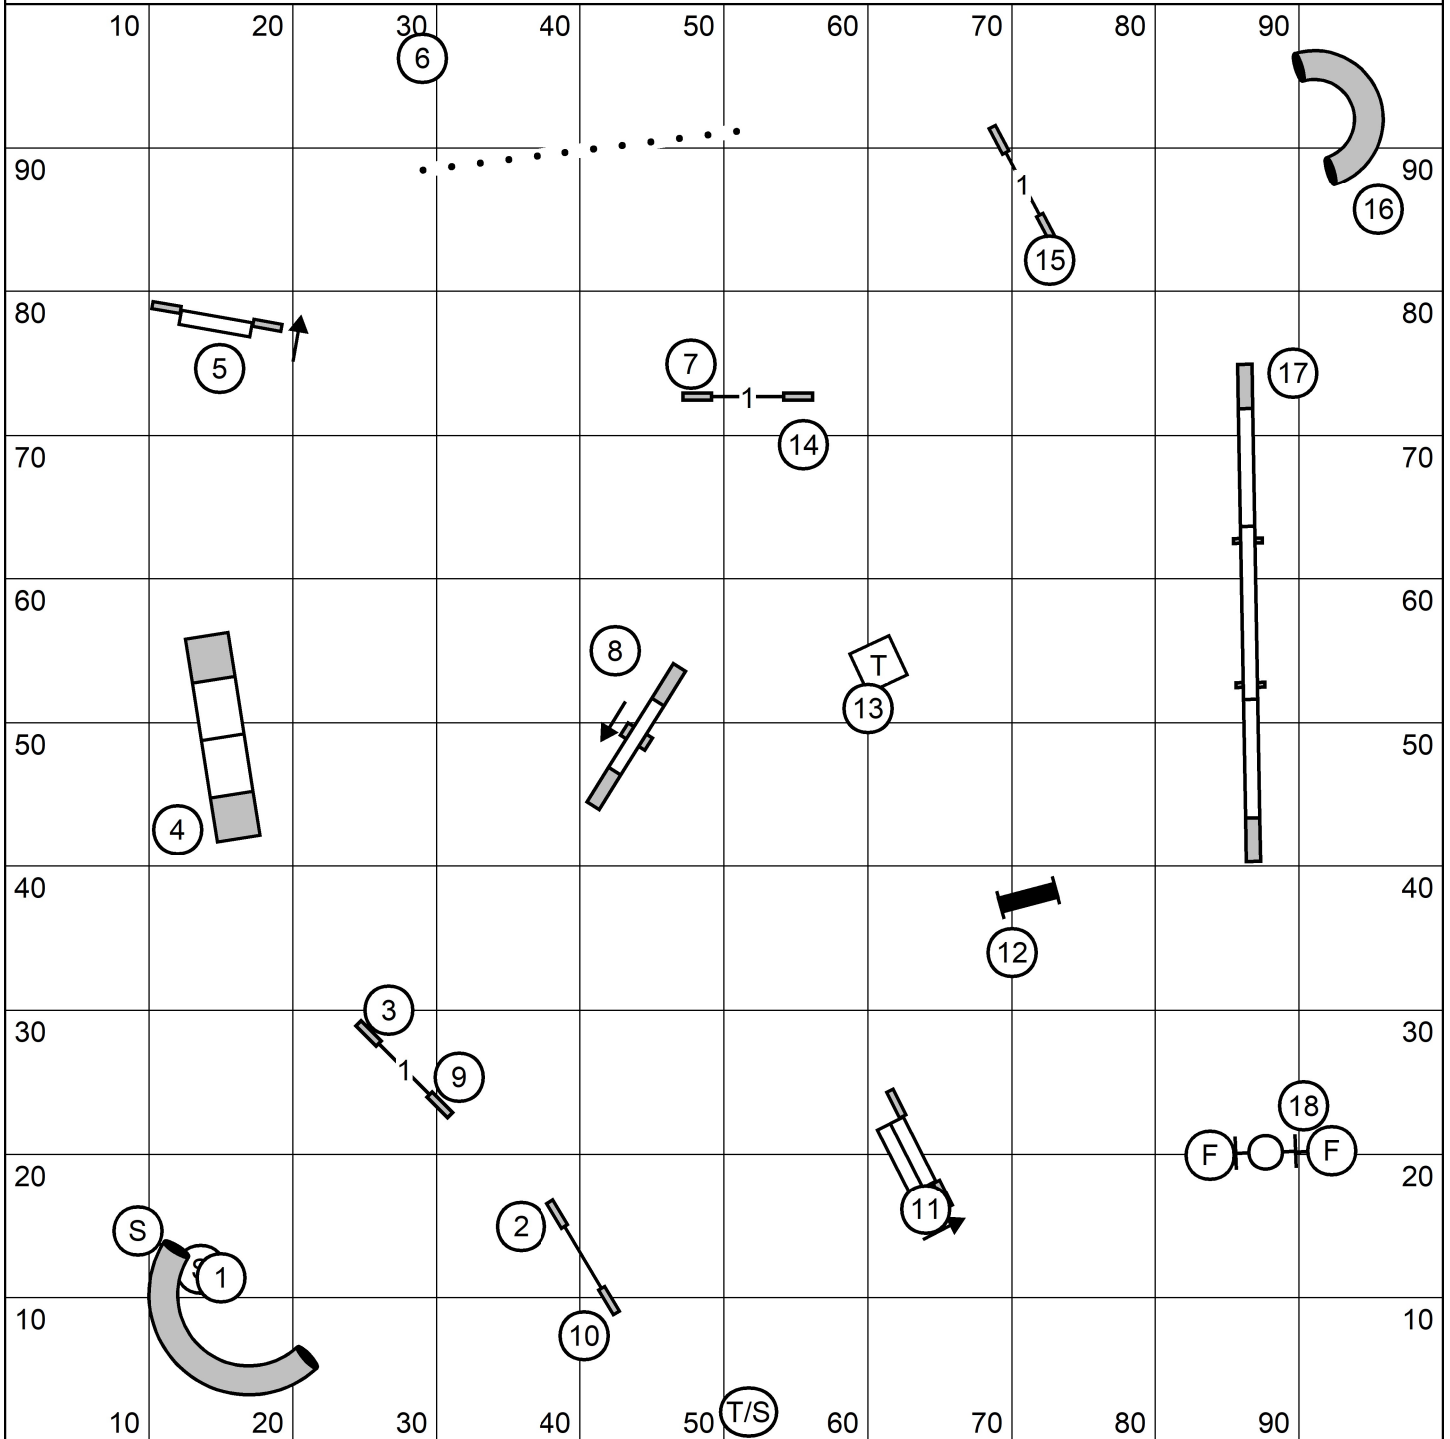

Mid-Hudson Kennel Association, Inc.
Open & P Standard
Sunday, May 2, 2021
Sally Gichner