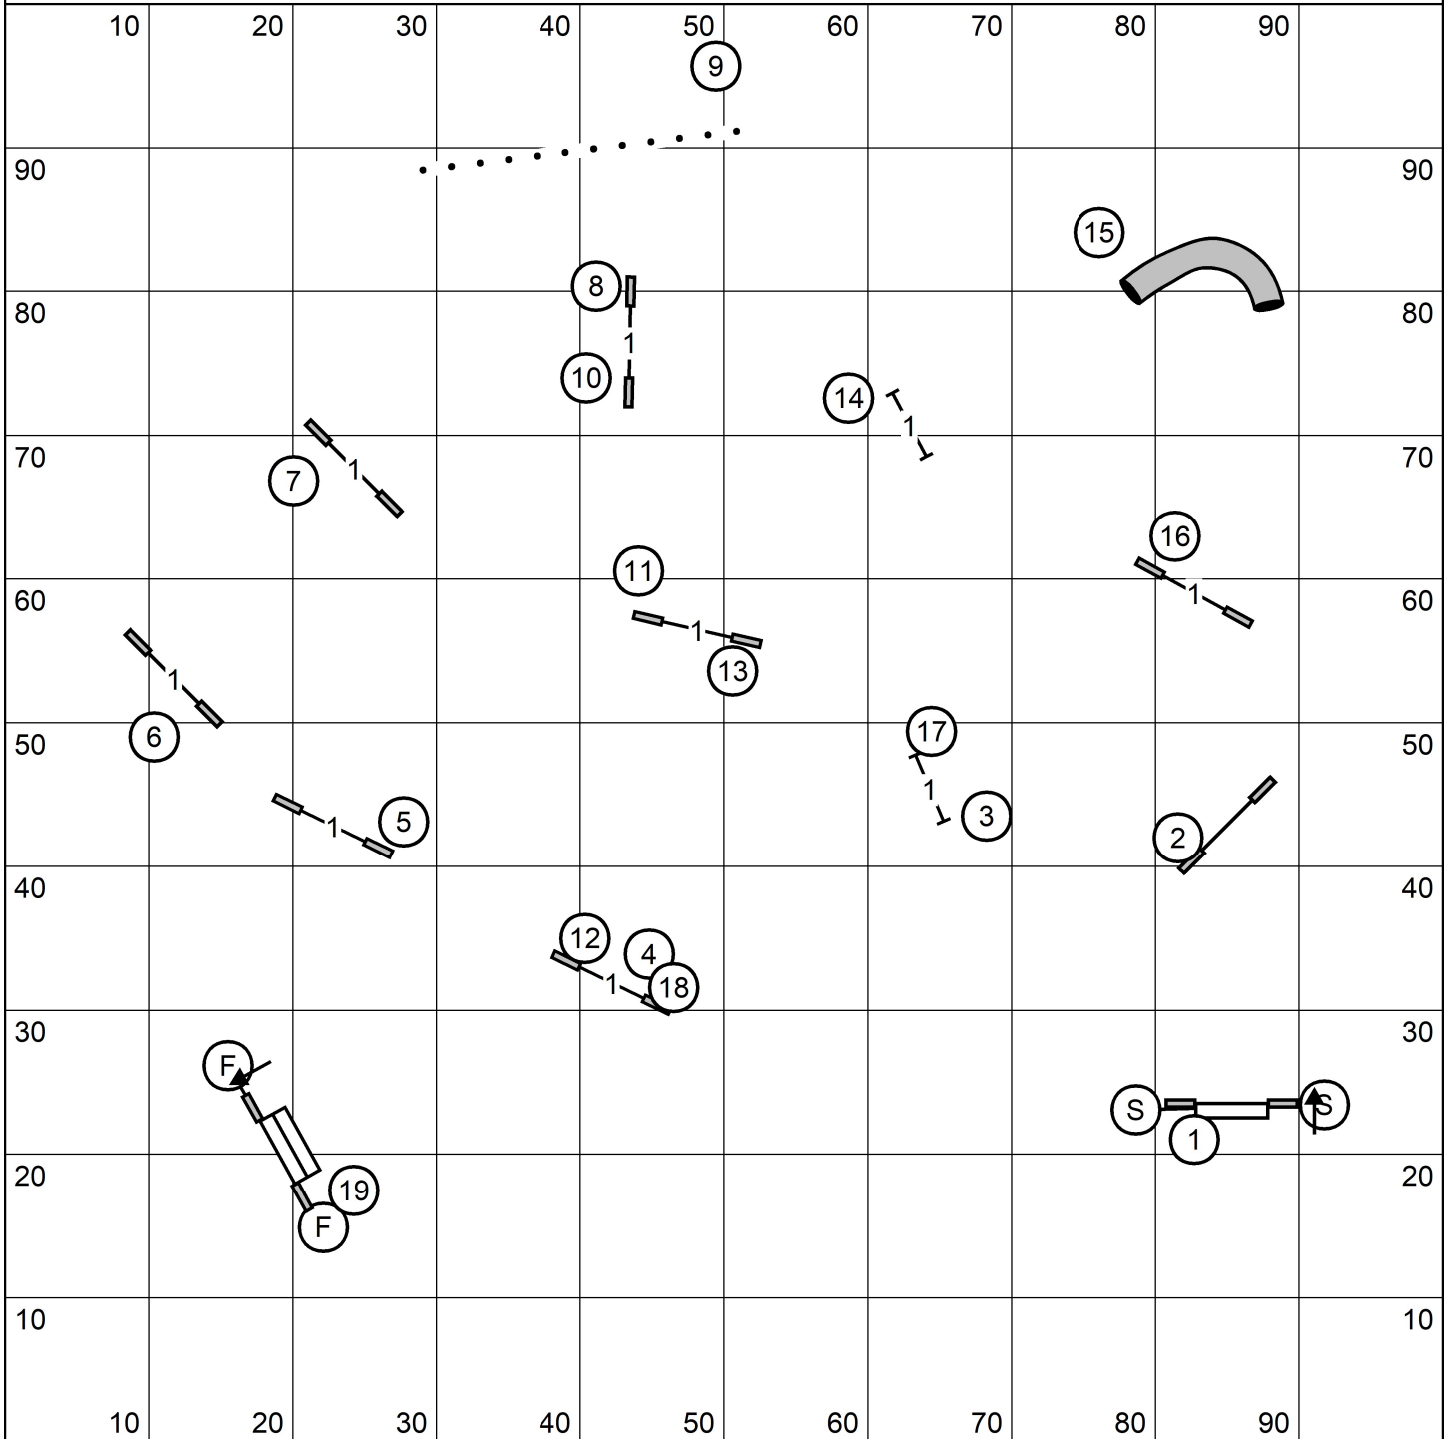

Mid-Hudson Kennel Association, Inc.
Premier JWW
Sunday, May 2, 2021
Sally Gichner