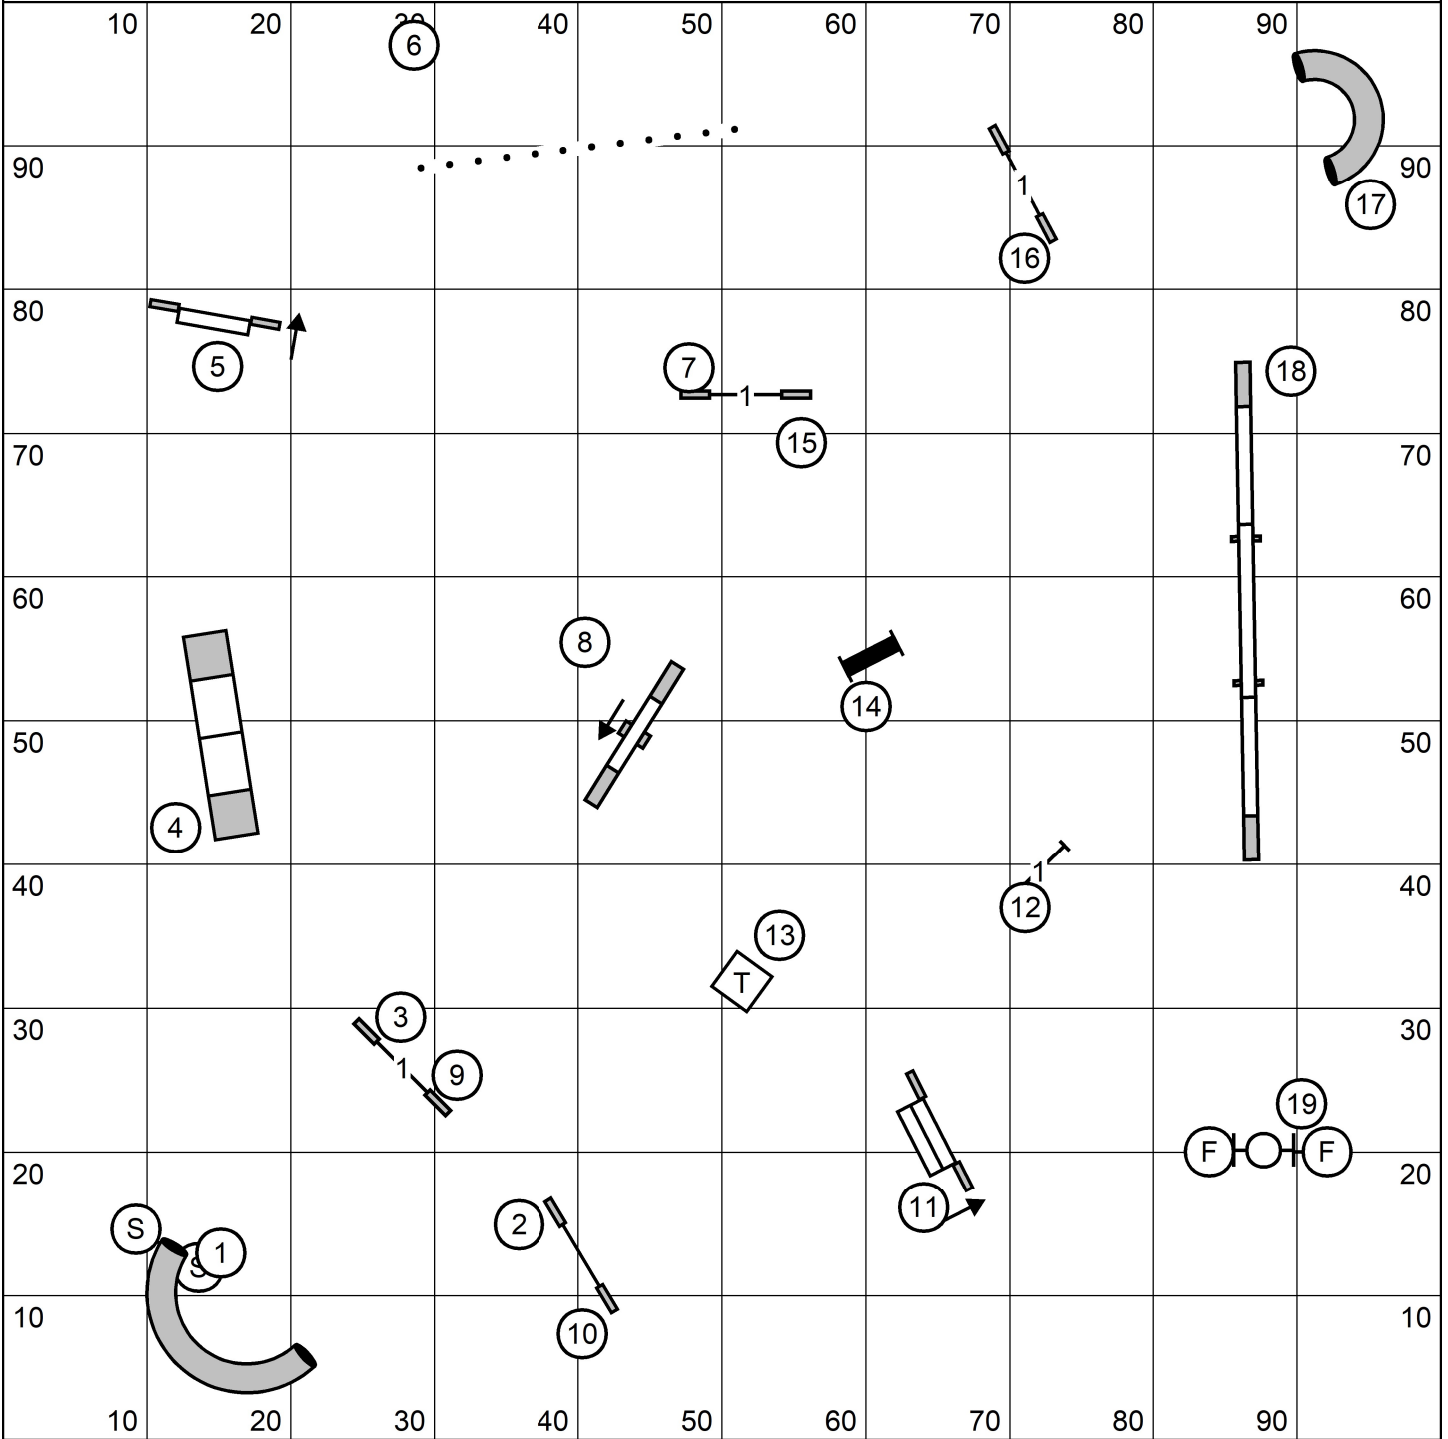

Mid-Hudson Kennel Association, Inc.
Master/Excellent & P Standard
Sunday, May 2, 2021
Sally Gichner