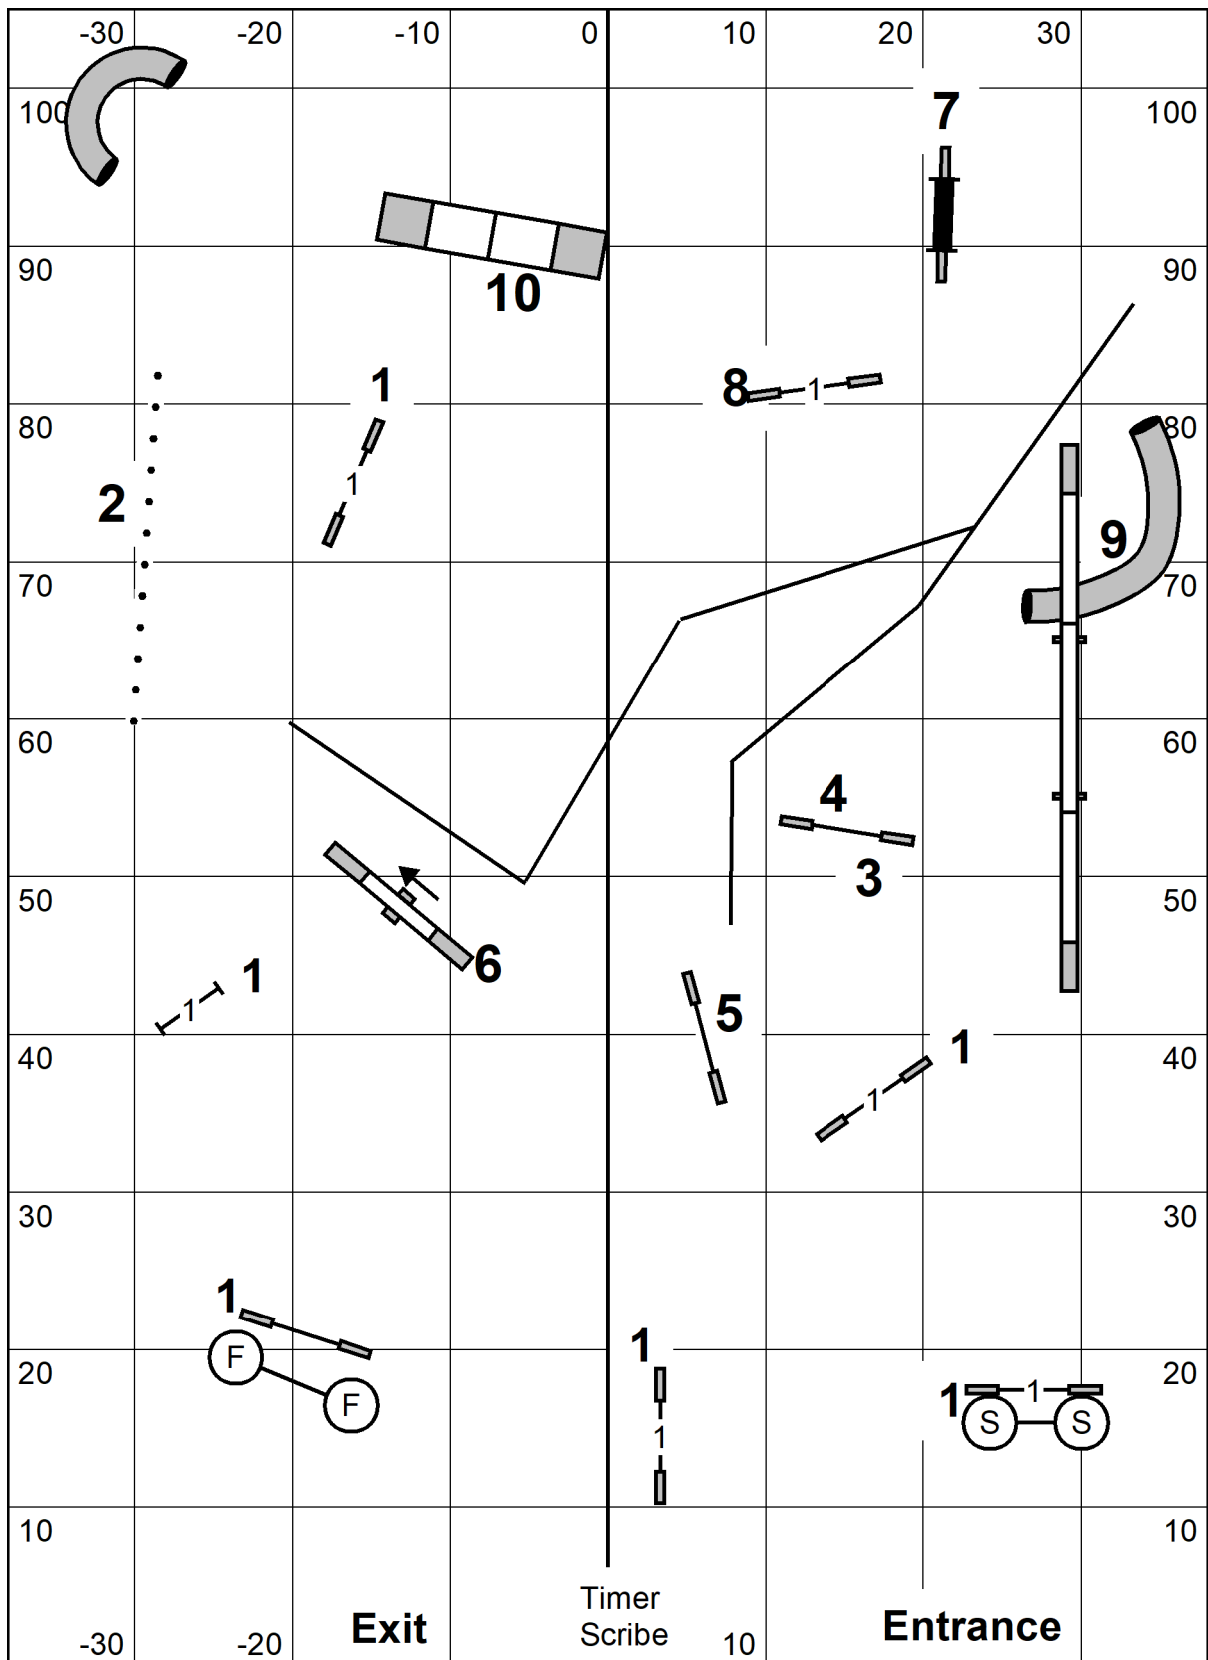

**Colonial Shetland Sheepdog Club**

American K-9, Amherst, MA  
 Indoors Black Matted 76 x 105

Friday May 21, 2021

Lavonda L. Herring

**FAST T1**

**Novice: 7, 8**

**Open: 4,5 or 5,6**

**Exc: 4,5,6**

**Colonial Shetland Sheepdog Club**

American K-9, Amherst, MA  
 Indoors Black Matted 76 x 105  
 Friday May 21, 2021  
 Lavonda L. Herring

**Novice: 3,9 or 9,4**  
**Open: 5,6**  
**Exc: 4,5,6**

**FAST T2**