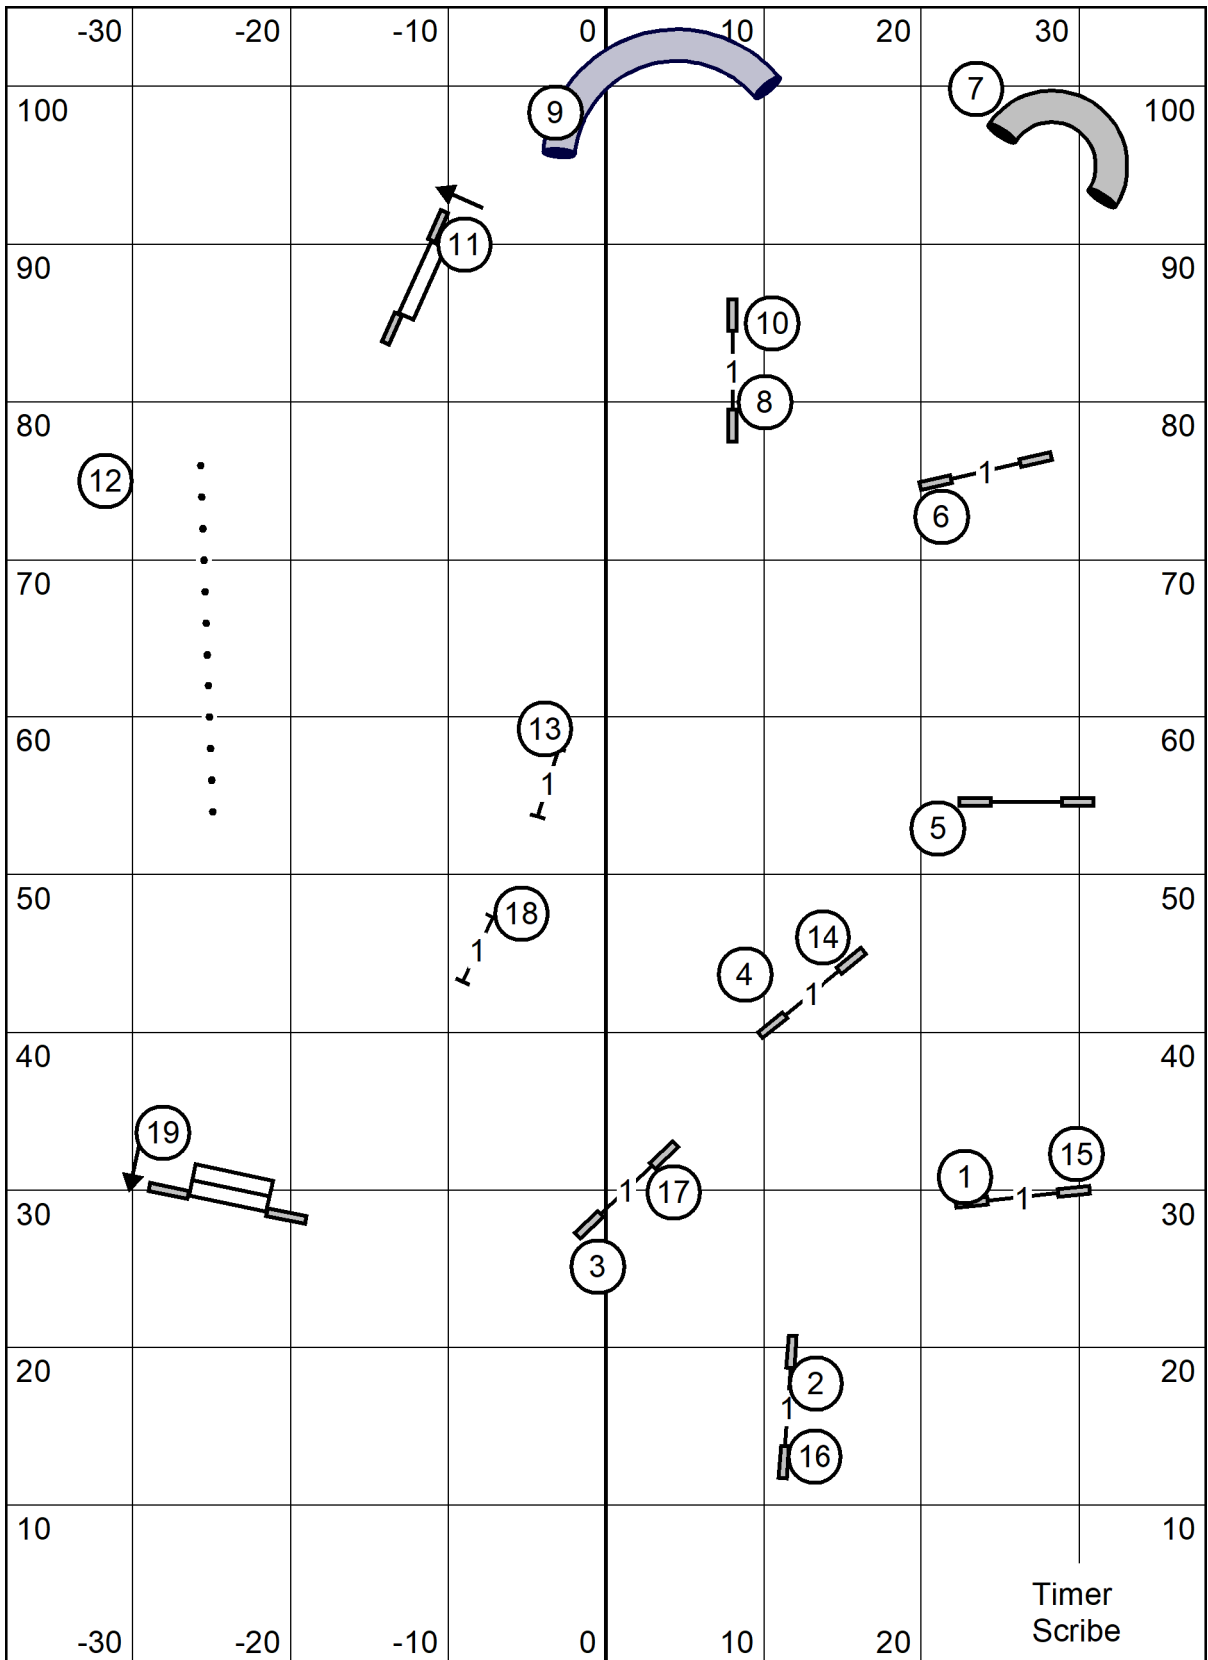

**Colonial Shetland Sheepdog Club**

American K-9, Amherst, MA  
 Indoors Black Matted 76 x 105  
 Friday May 21, 2021  
 Lavonda L. Herring

**Novice: 3,9 or 9,4**  
**Open: 5,6**  
**Exc: 4,5,6**

**FAST T2**

**Colonial Shetland Sheepdog Club**

American K-9, Amherst, MA  
 Indoors Black Matted 76 x 105  
 Friday May 21, 2021  
 Lavonda L. Herring

**Exc/Masters Standard T2**

**Colonial Shetland Sheepdog Club**