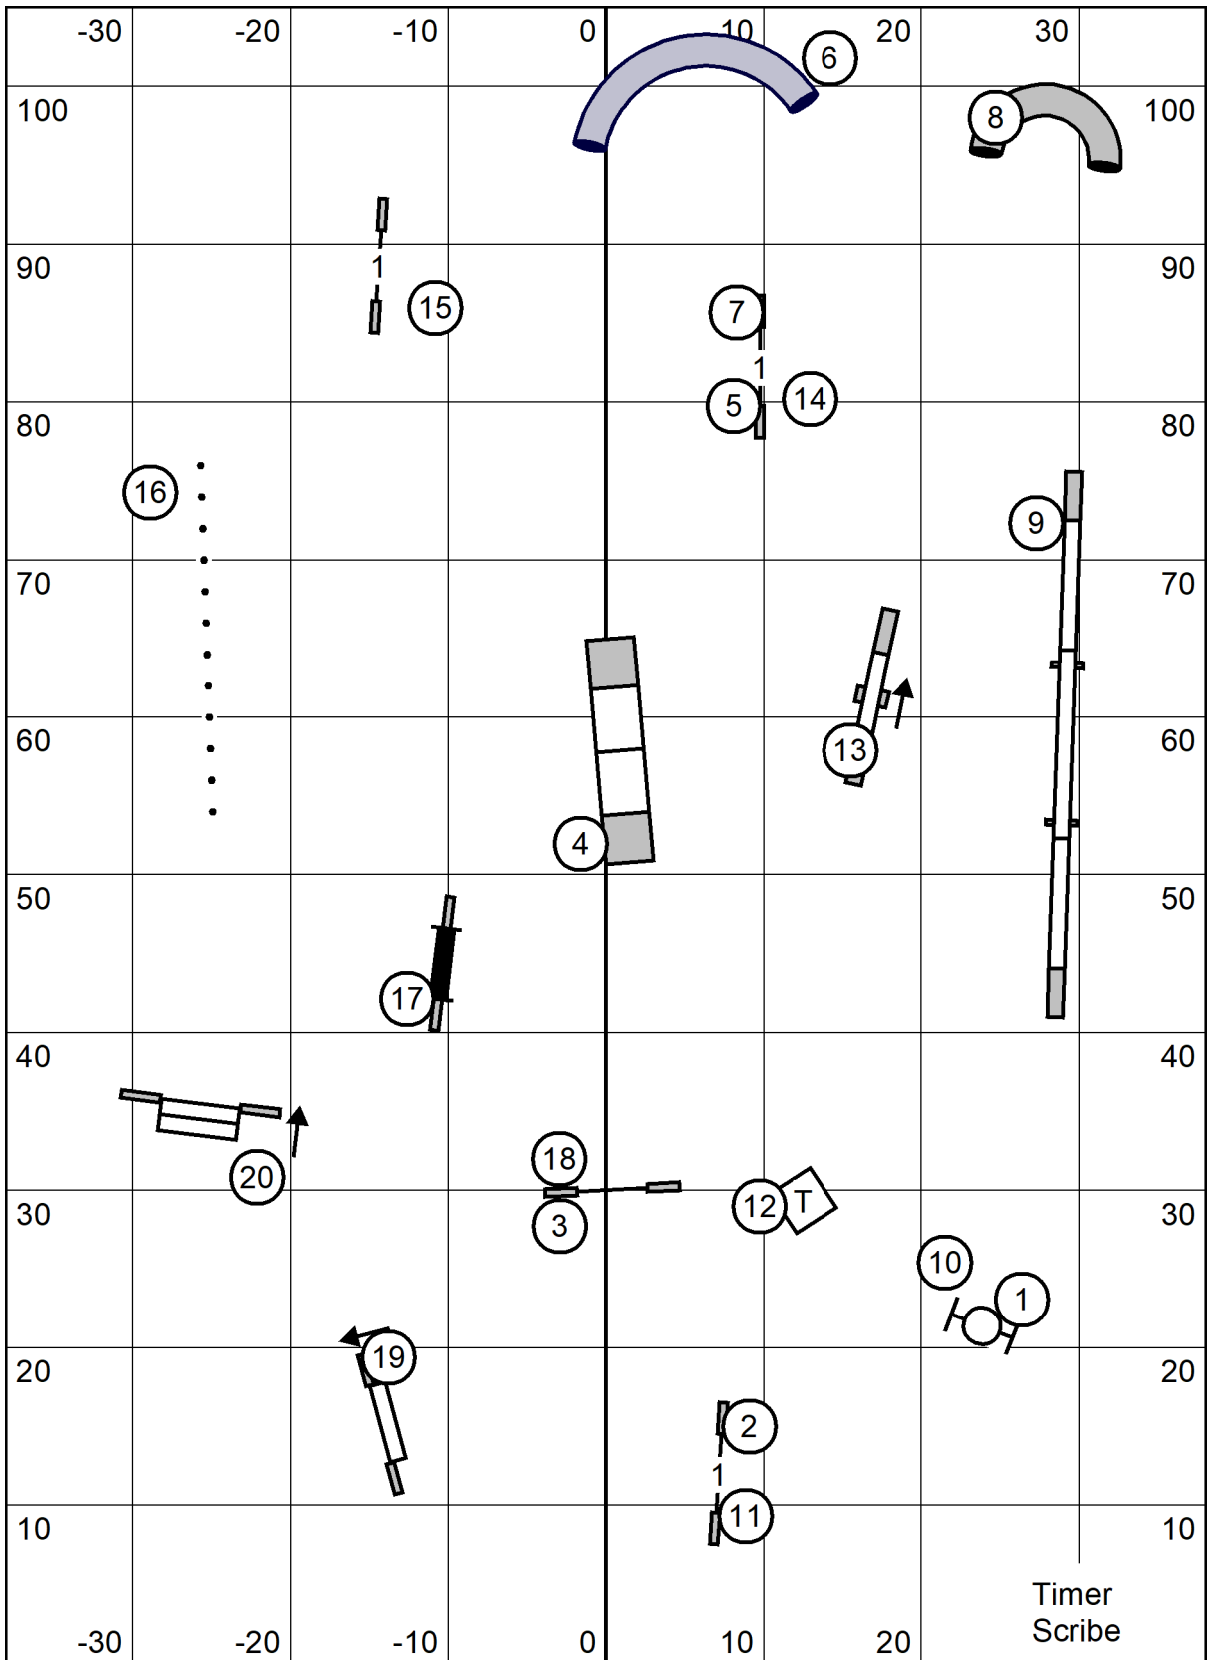

**Colonial Shetland Sheepdog Club**

American K-9, Amherst, MA  
 Indoors Black Matted 76 x 105

Friday May 21, 2021

Lavonda L. Herring

**FAST T1**

**Novice: 7, 8**

**Open: 4,5 or 5,6**

**Exc: 4,5,6**

**Colonial Shetland Sheepdog Club**

American K-9, Amherst, MA  
 Indoors Black Matted 76 x 105  
 Friday May 21, 2021  
 Lavonda L. Herring

**Novice: 3,9 or 9,4**  
**Open: 5,6**  
**Exc: 4,5,6**

**FAST T2**

**Colonial Shetland Sheepdog Club**

American K-9, Amherst, MA  
 Indoors Black Matted 76 x 105  
 Friday May 21, 2021  
 Lavonda L. Herring

**Exc/Masters Standard T2**

**Colonial Shetland Sheepdog Club**