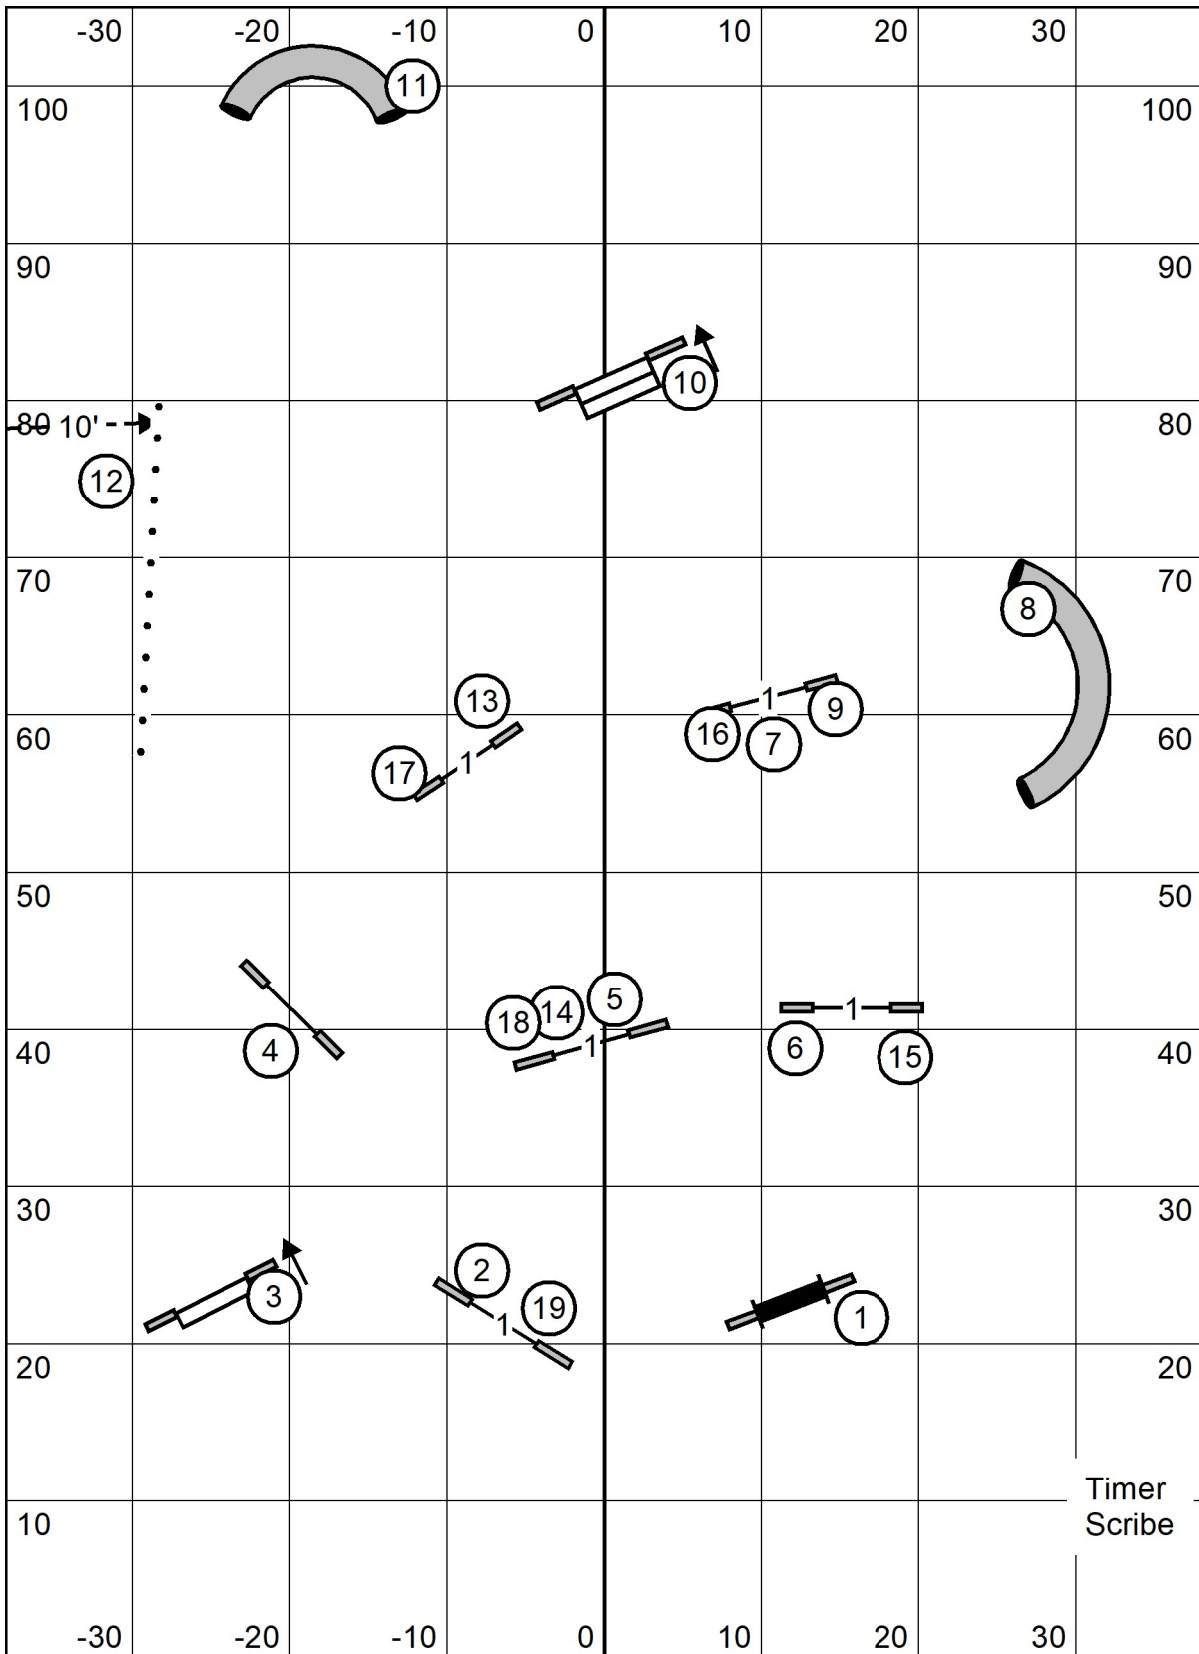

Timer
Scribe

Colonial Shetland Sheepdog Club

American K-9, Amherst, MA

Indoors Black Matted 76 x 105

Sunday May 23, 2021

Lavonda L. Herring

Exc/Masters Jww