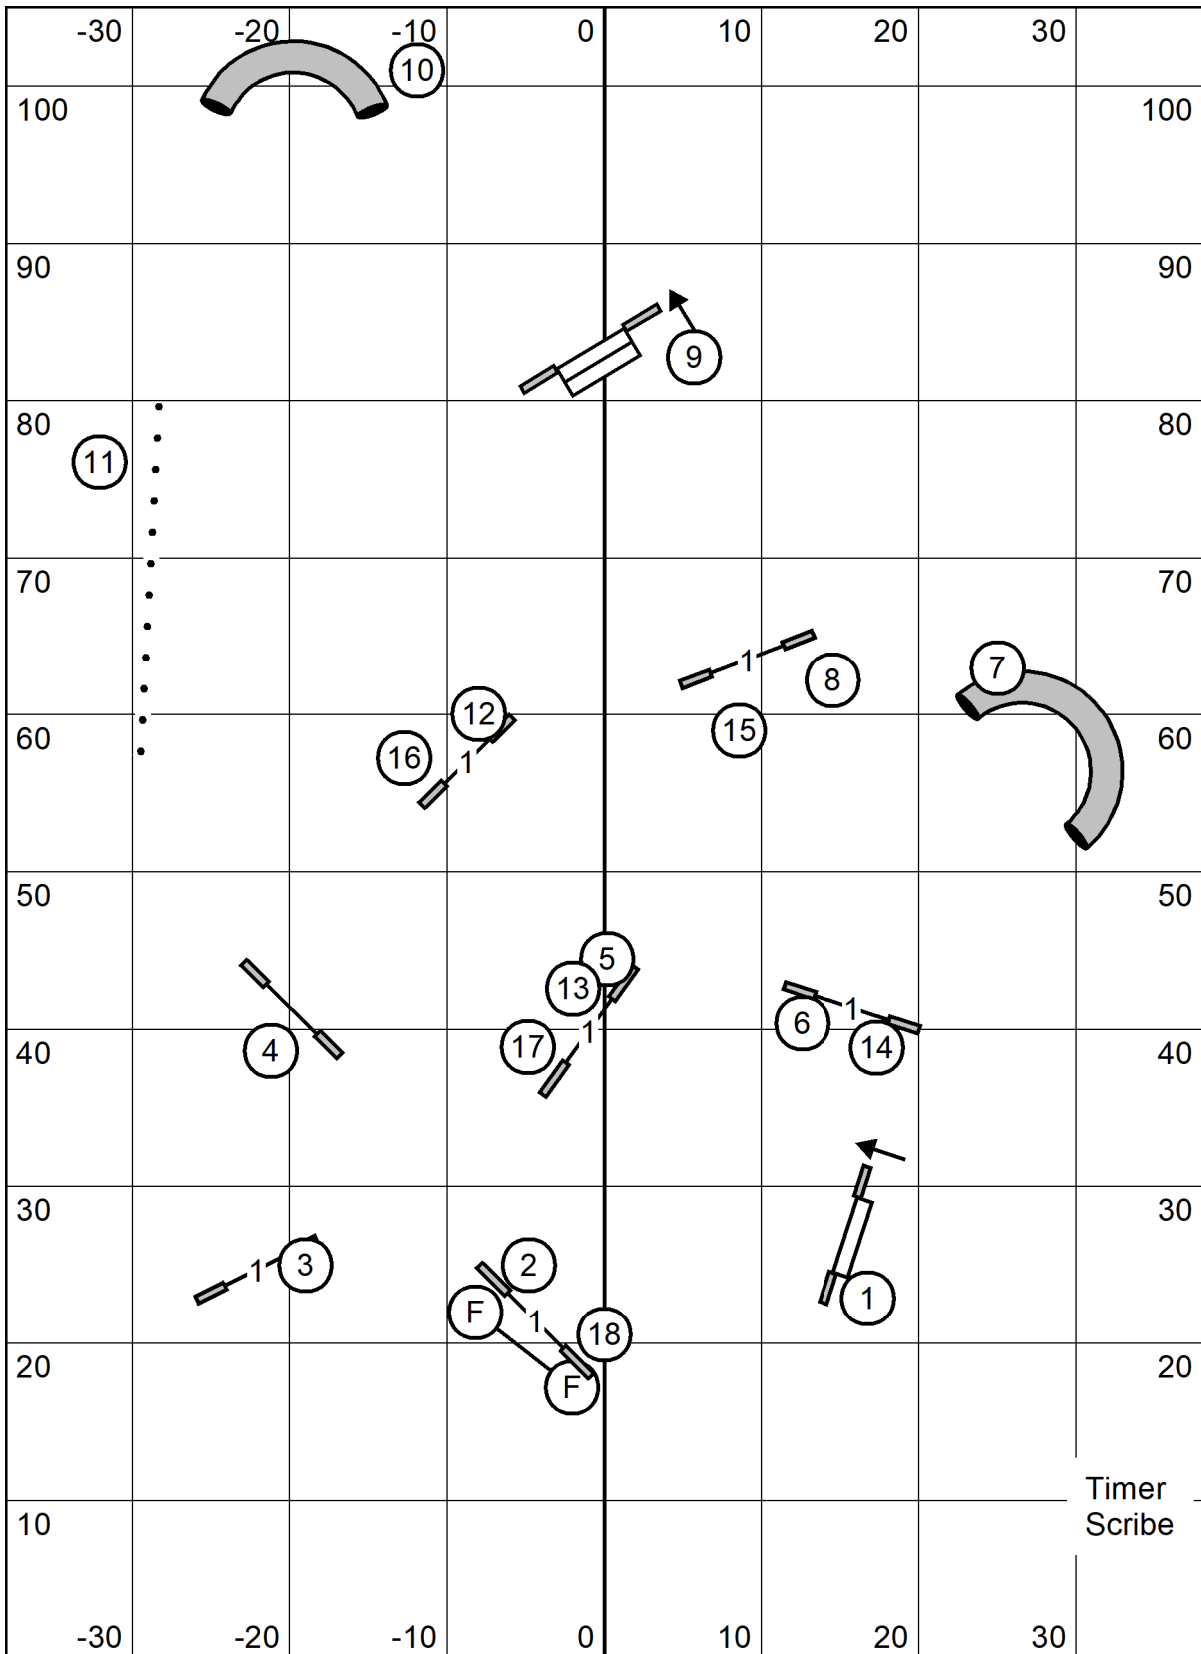

Colonial Shetland Sheepdog Club

American K-9, Amherst, MA
Indoors Black Matted 76 x 105
Sunday May 23, 2021
Lavonda L. Herring

Open Jww