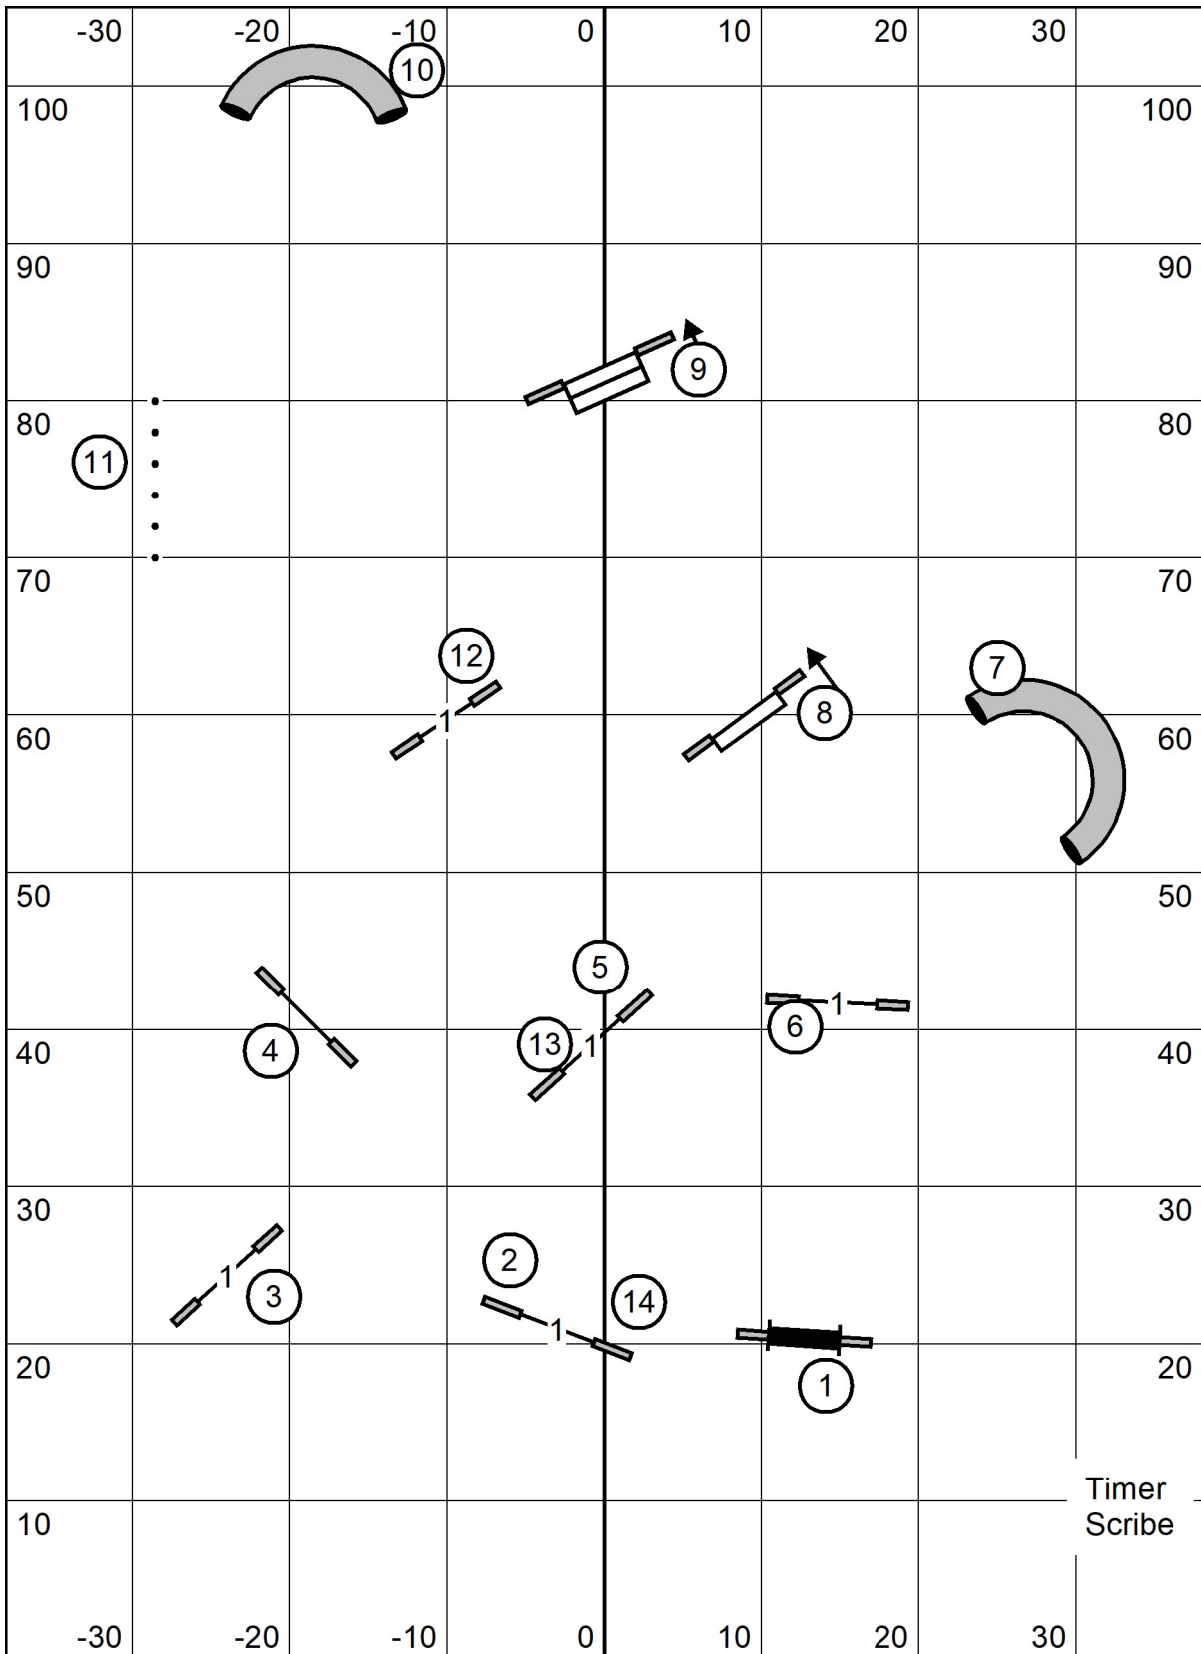

Timer
Scribe

Colonial Shetland Sheepdog Club

American K-9, Amherst, MA
Indoors Black Matted 76 x 105
Sunday May 23, 2021
Lavonda L. Herring

Novice Jww