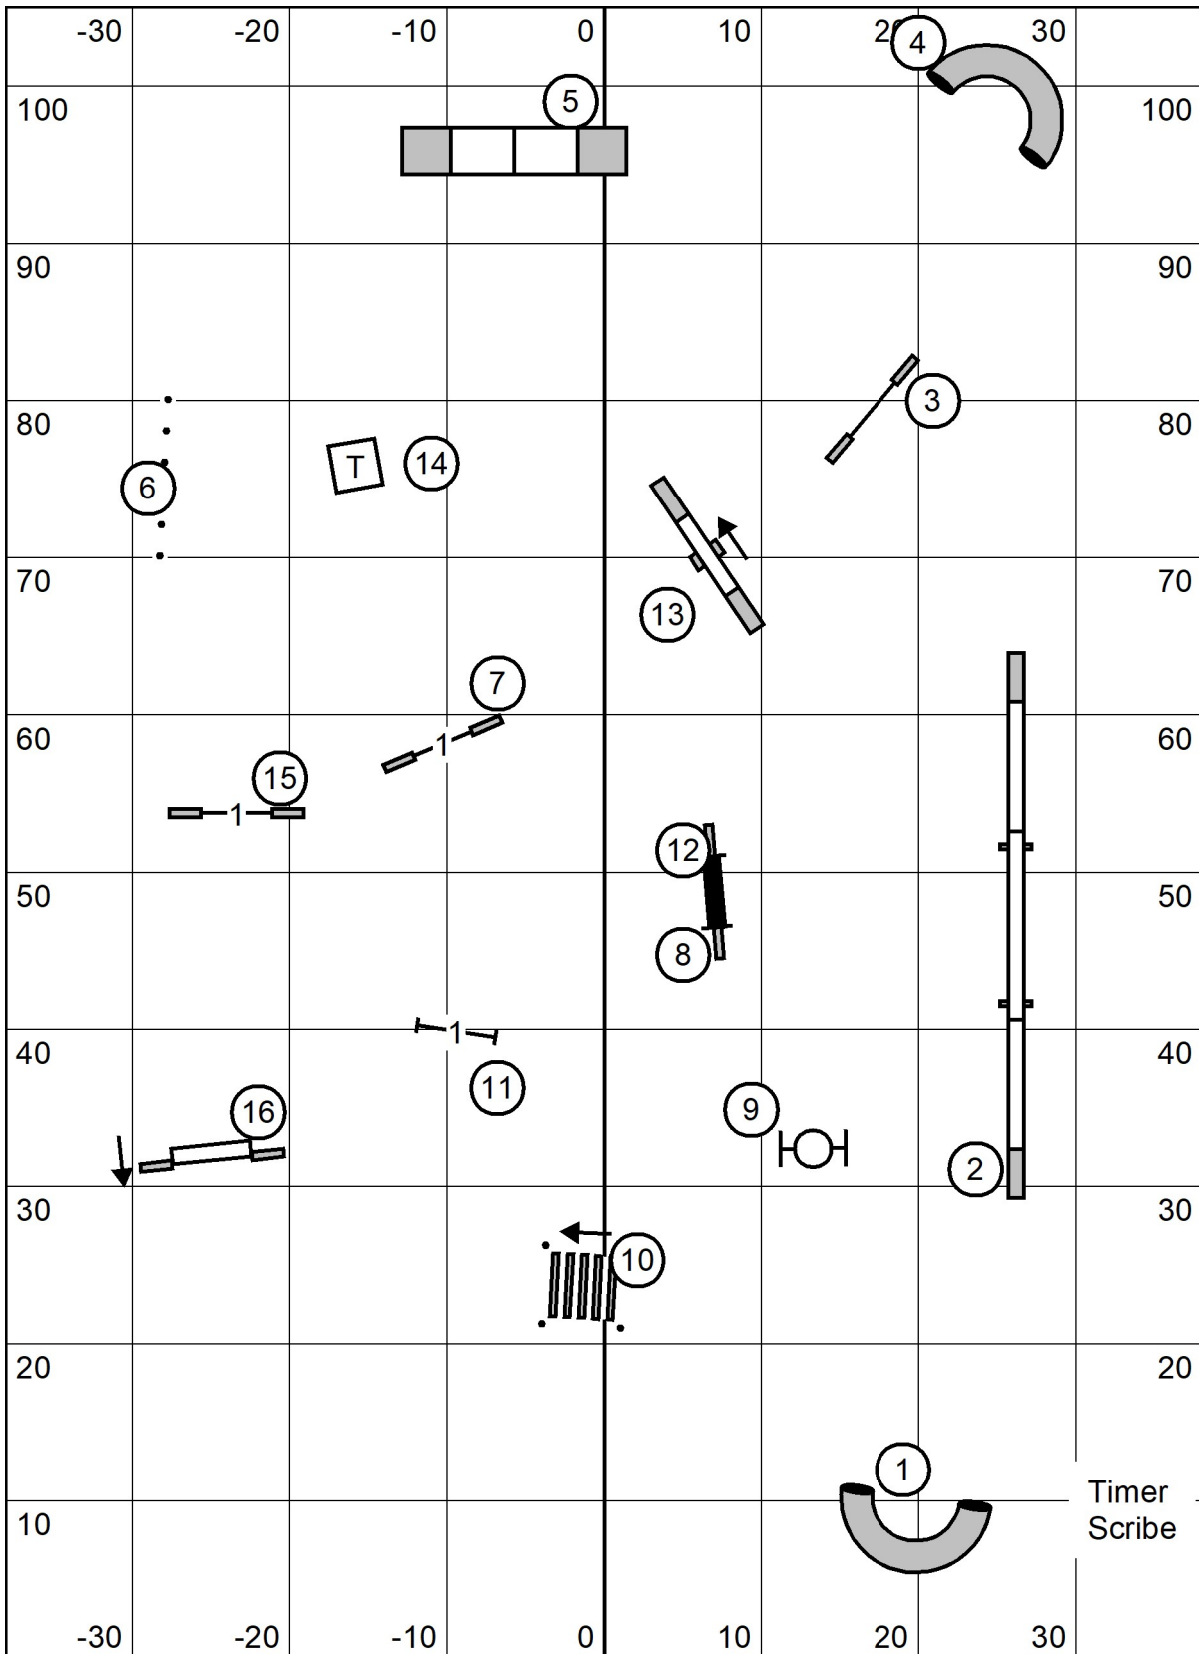

Exc/Masters Standard

Timer
Scribe

Colonial Shetland Sheepdog Club

American K-9, Amherst, MA
 Indoors Black Matted 76 x 105
 Sunday May 23, 2021
 Lavonda L. Herring

Open Standard

Timer
Scribe

Colonial Shetland Sheepdog Club