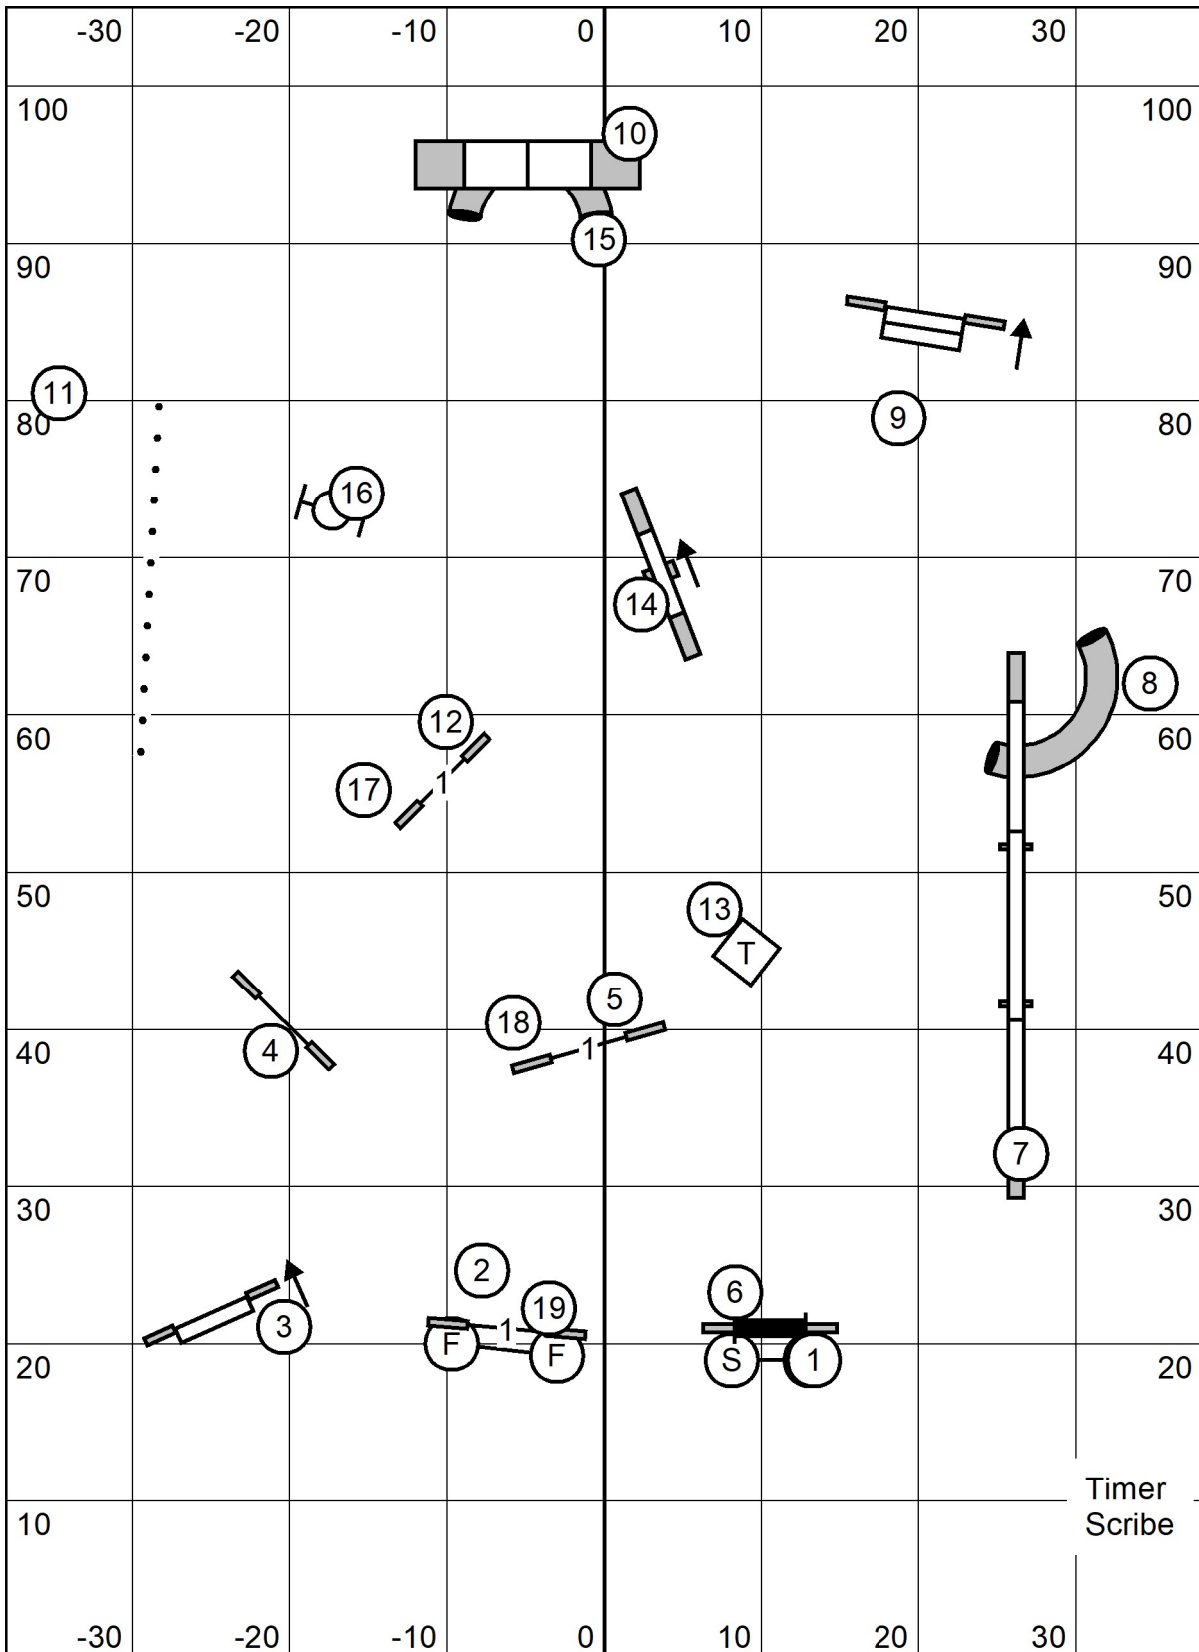

Colonial Shetland Sheepdog Club

American K-9, Amherst, MA
 Indoors Black Matted 76 x 105
 Sunday May 23, 2021

Lavonda L. Herring

Premier Standard

Timer
Scribe

Colonial Shetland Sheepdog Club

American K-9, Amherst, MA
 Indoors Black Matted 76 x 105
 Sunday May 23, 2021
 Lavonda L. Herring

Exc/Masters Standard

Timer
Scribe

Colonial Shetland Sheepdog Club

American K-9, Amherst, MA
 Indoors Black Matted 76 x 105
 Sunday May 23, 2021
 Lavonda L. Herring

Open Standard

Timer
Scribe

Colonial Shetland Sheepdog Club