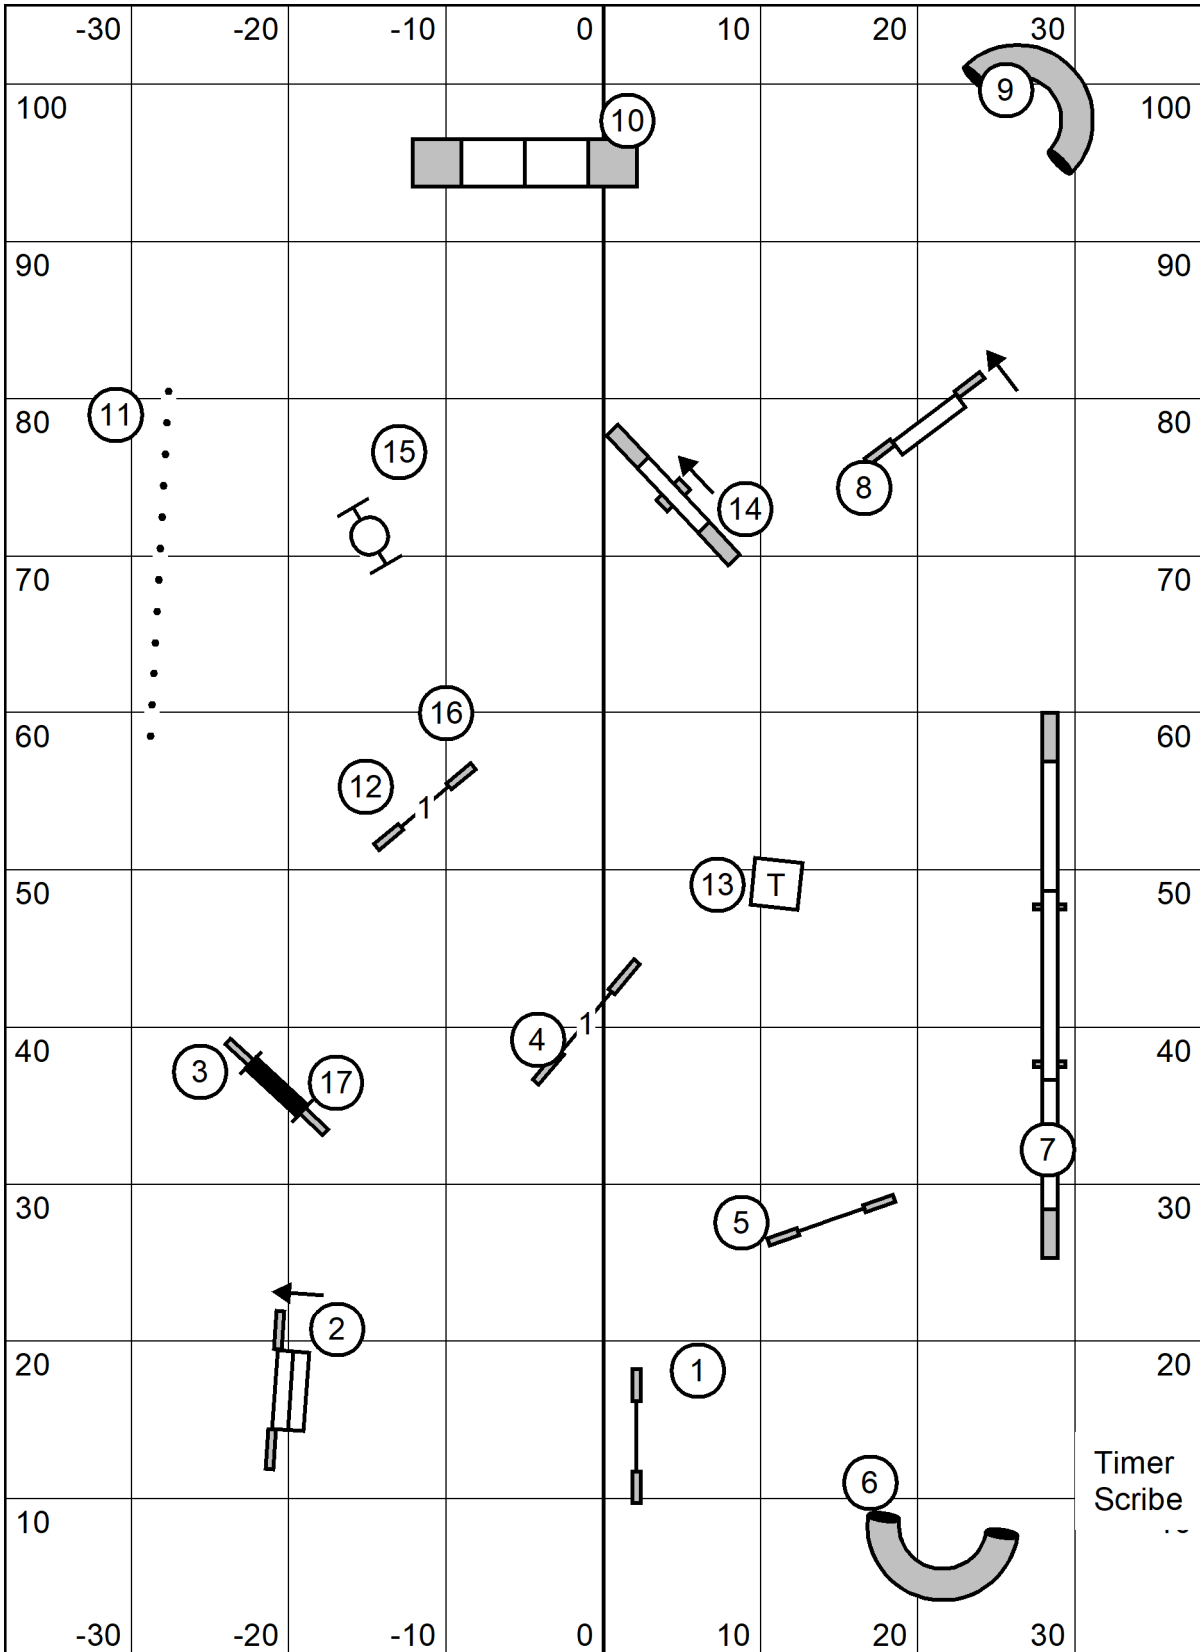

Colonial Shetland Sheepdog Club

American K-9, Amherst, MA
 Indoors Black Matted 76 x 105
 Sunday May 23, 2021

Lavonda L. Herring

Premier Standard

Timer
Scribe

Colonial Shetland Sheepdog Club

American K-9, Amherst, MA
 Indoors Black Matted 76 x 105
 Sunday May 23, 2021
 Lavonda L. Herring

Exc/Masters Standard

Timer
Scribe

Colonial Shetland Sheepdog Club

American K-9, Amherst, MA
 Indoors Black Matted 76 x 105
 Sunday May 23, 2021
 Lavonda L. Herring

Open Standard

Timer
Scribe

Colonial Shetland Sheepdog Club