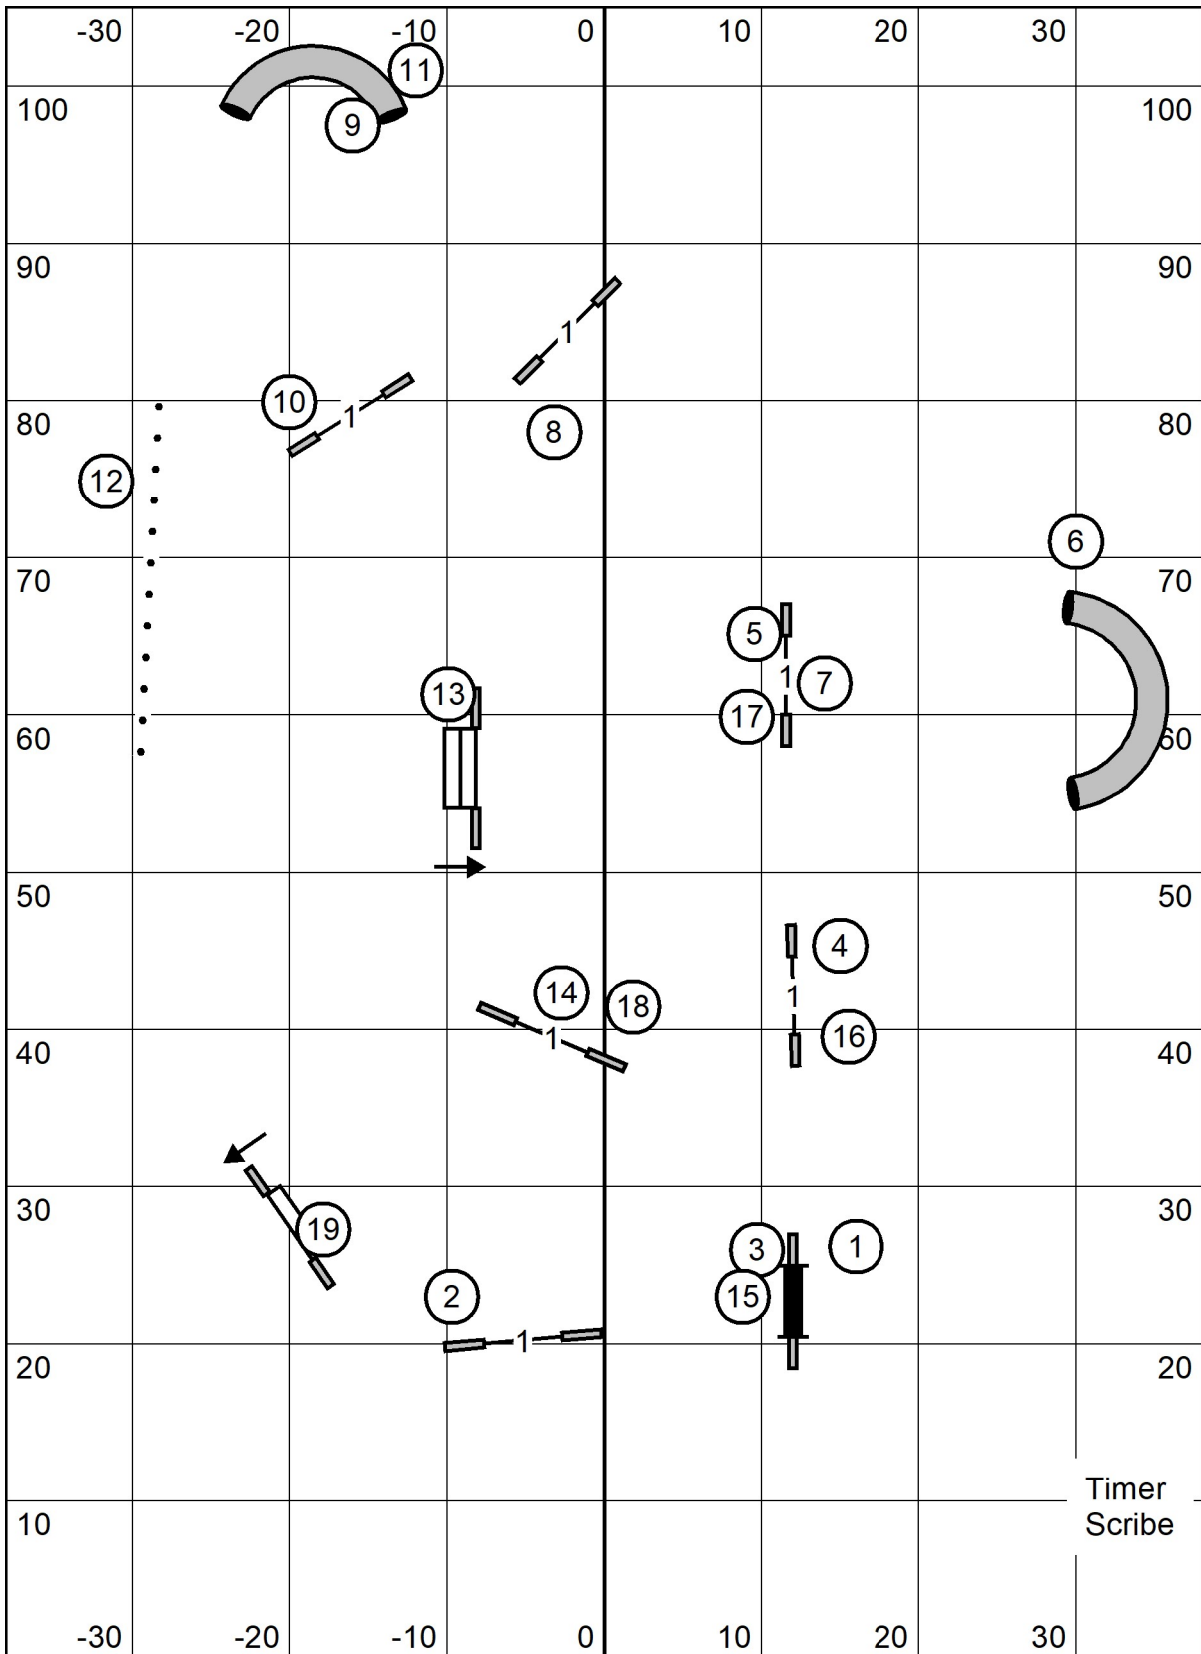

Colonial Shetland Sheepdog Club

American K-9, Amherst, MA

Indoors Black Matted 76 x 105

Sunday May 23, 2021

Lavonda L. Herring

Premier Jww