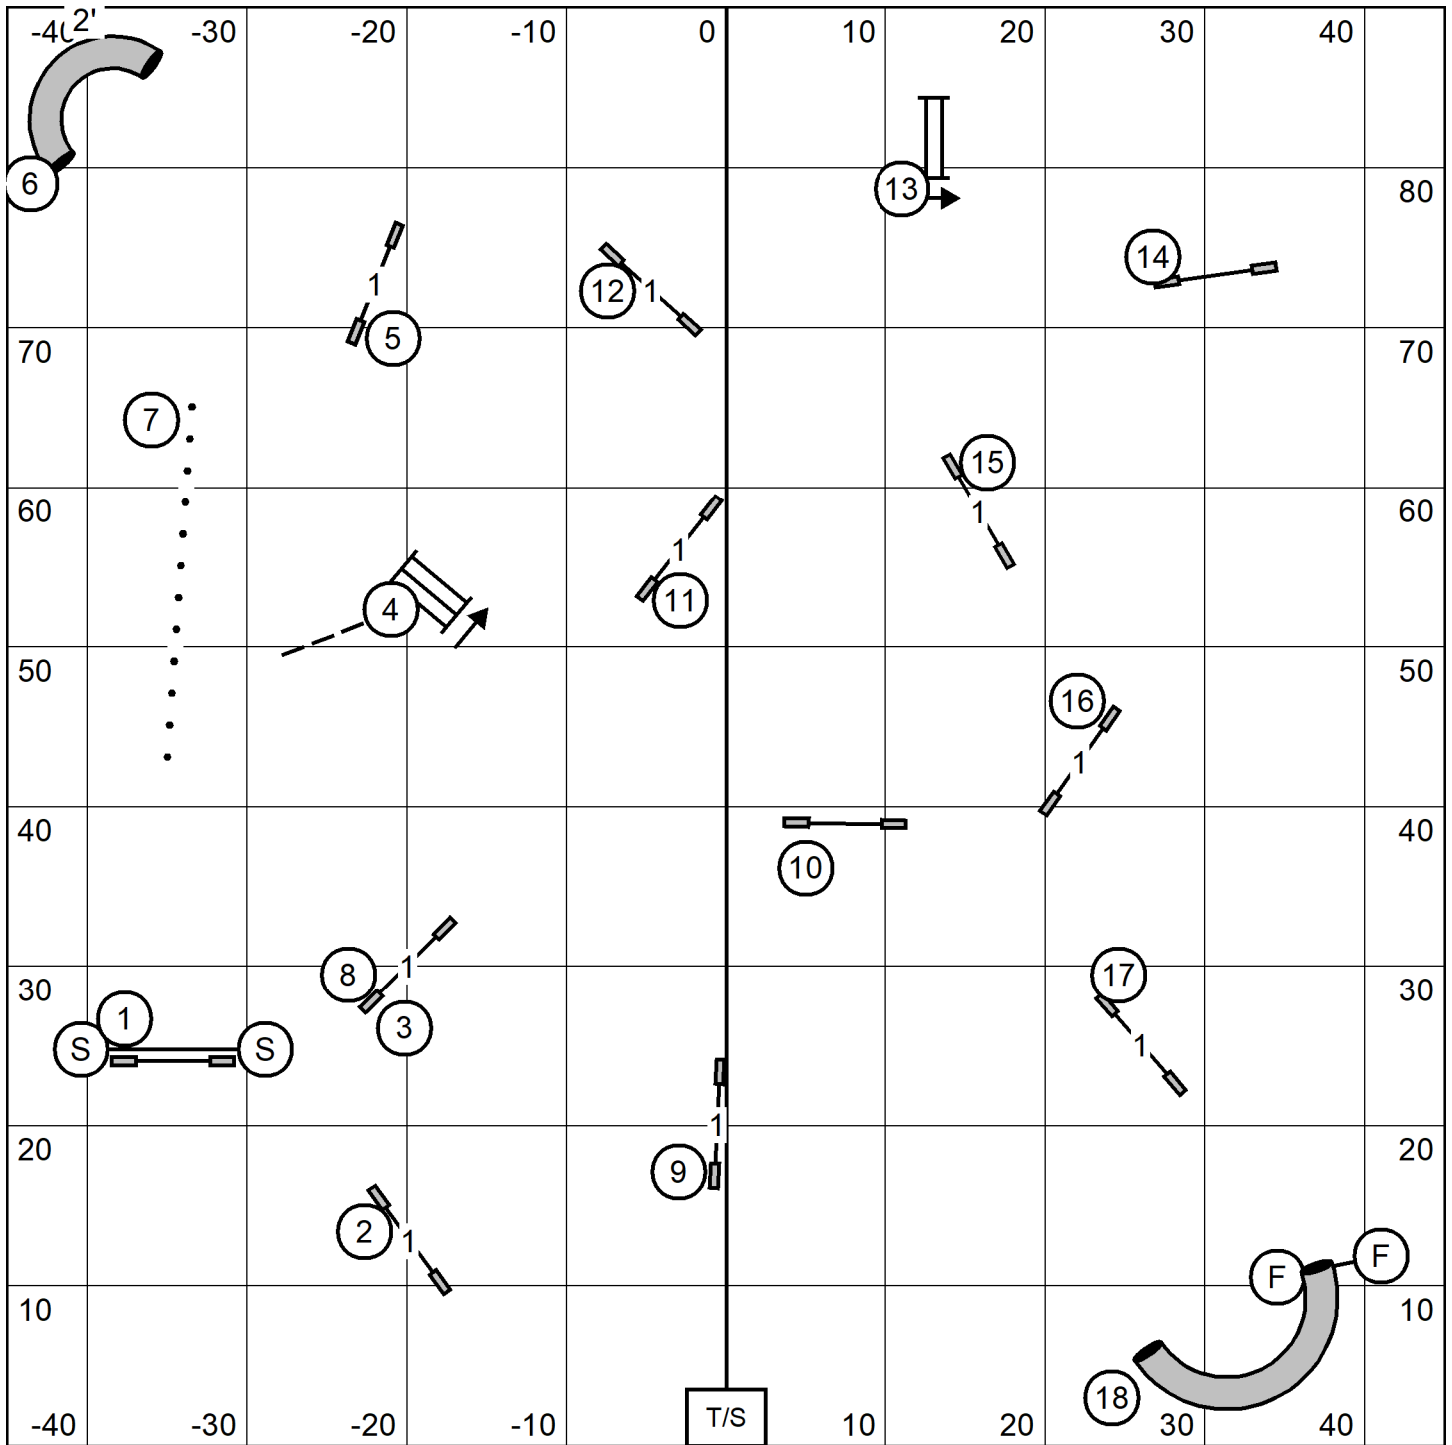

OPEN
STANDARD

Leap Agility Club of Central Massachusetts
 Star Hill Family Athletic Center, Tolland, CT
 Judge Dr. Roger O'Sullivan 31 May 21 Mon

**NOVICE
 STANDARD**

Leap Agility Club of Central Massachusetts
Star Hill Family Athletic Center, Tolland, CT
Judge Dr. Roger O'Sullivan 31 May 21 Mon

EX/MAS
JWW

Leap Agility Club of Central Massachusetts
Star Hill Family Athletic Center, Tolland, CT
Judge Dr. Roger O'Sullivan 31 May 21 Mon

EX/MAS
JWW