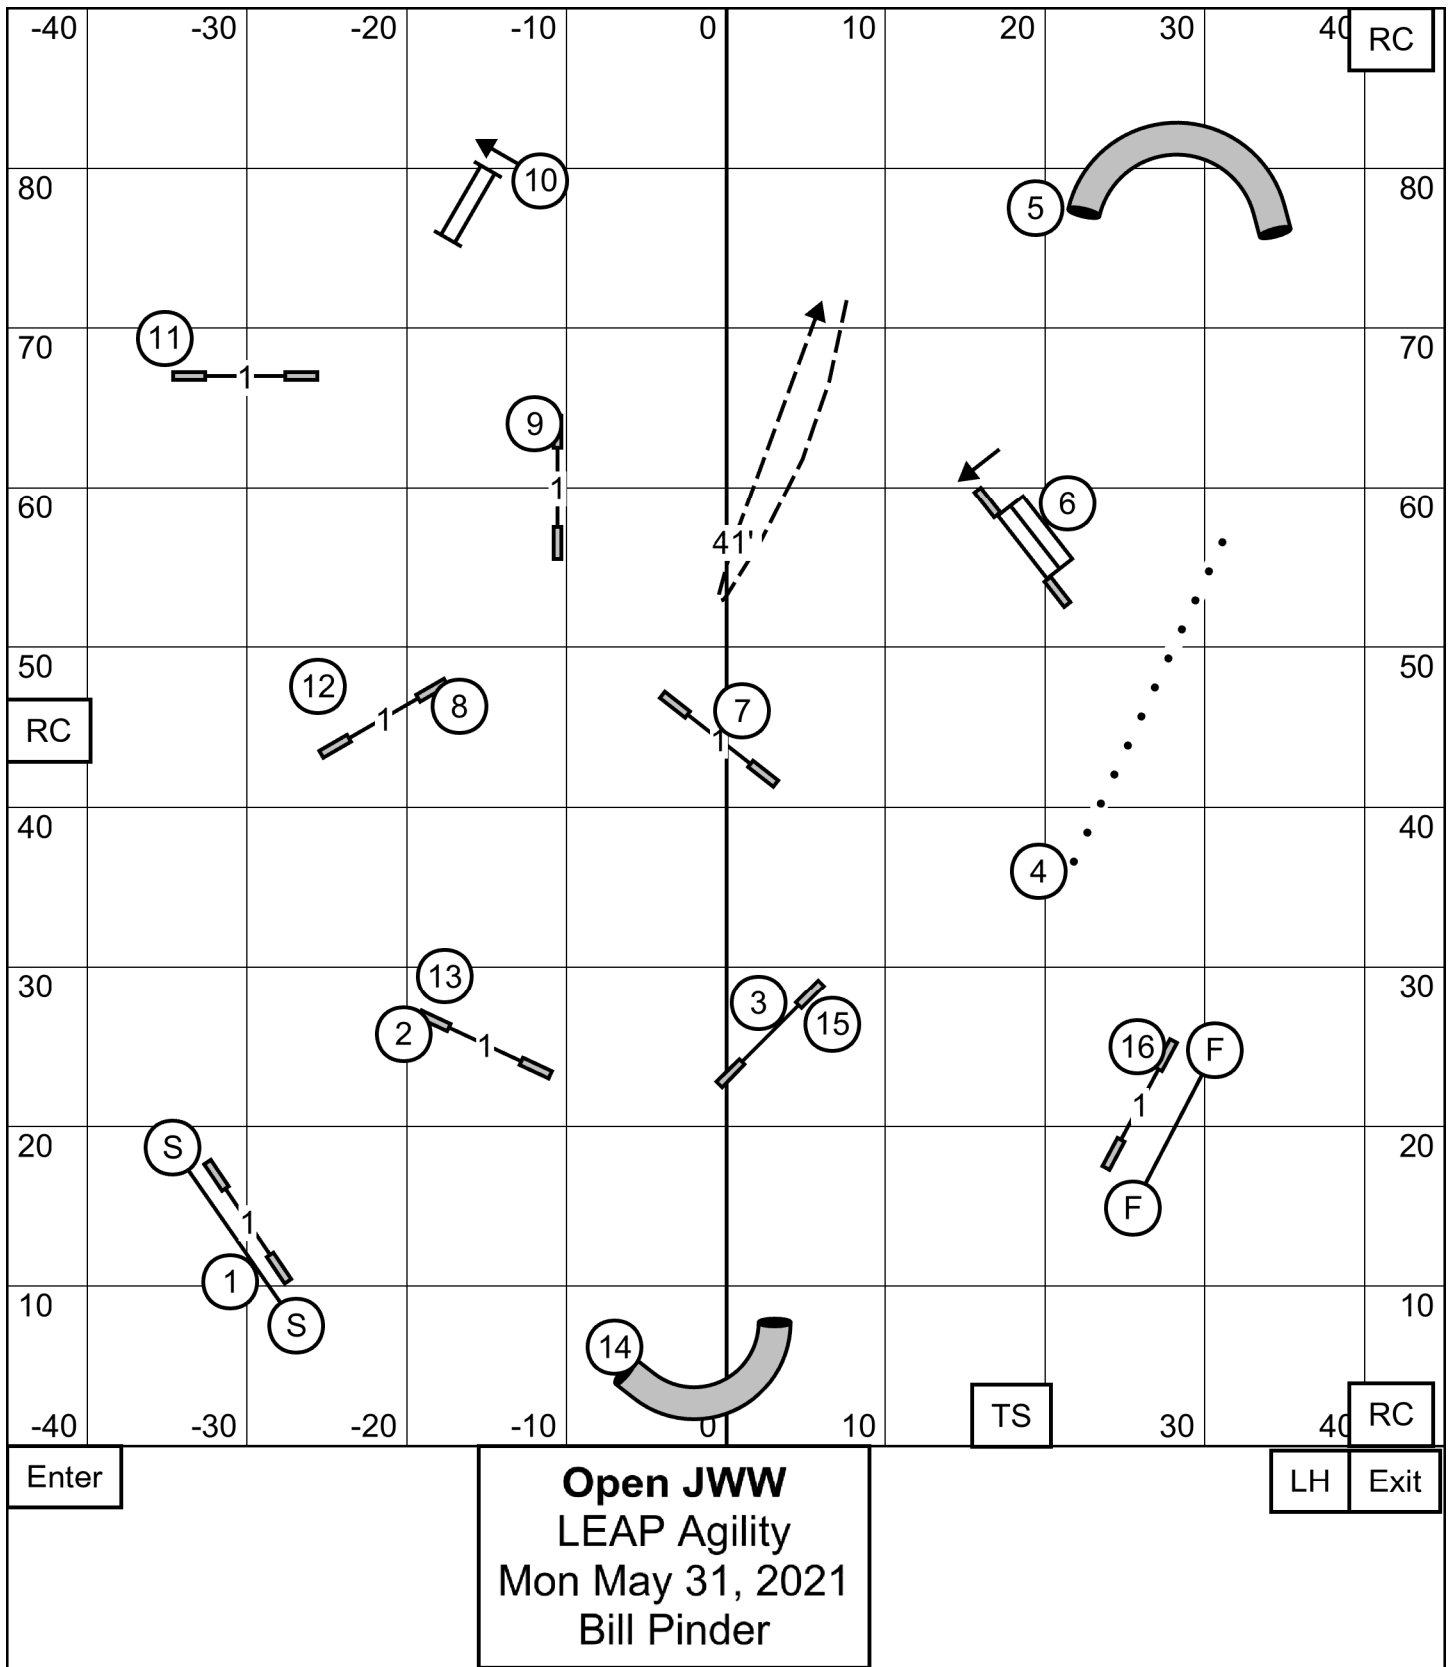

Enter

Excellent/Master Standard 1

TS

LH

Exit

LEAP Agility
 Mon May 31, 2021
 Bill Pinder

Enter

Excellent/Master Standard 2
 LEAP Agility
 Mon May 31, 2021
 Bill Pinder

TS

LH Exit

Enter

Novice JWW
 LEAP Agility
 Mon May 31, 2021
 Bill Pinder

LH Exit

Leap Agility Club of Central Massachusetts
Star Hill Family Athletic Center, Tolland, CT
Judge Dr. Roger O'Sullivan 31 May 21 Mon

OPEN
STANDARD

Leap Agility Club of Central Massachusetts
 Star Hill Family Athletic Center, Tolland, CT
 Judge Dr. Roger O'Sullivan 31 May 21 Mon

**NOVICE
 STANDARD**

Leap Agility Club of Central Massachusetts
Star Hill Family Athletic Center, Tolland, CT
Judge Dr. Roger O'Sullivan 31 May 21 Mon