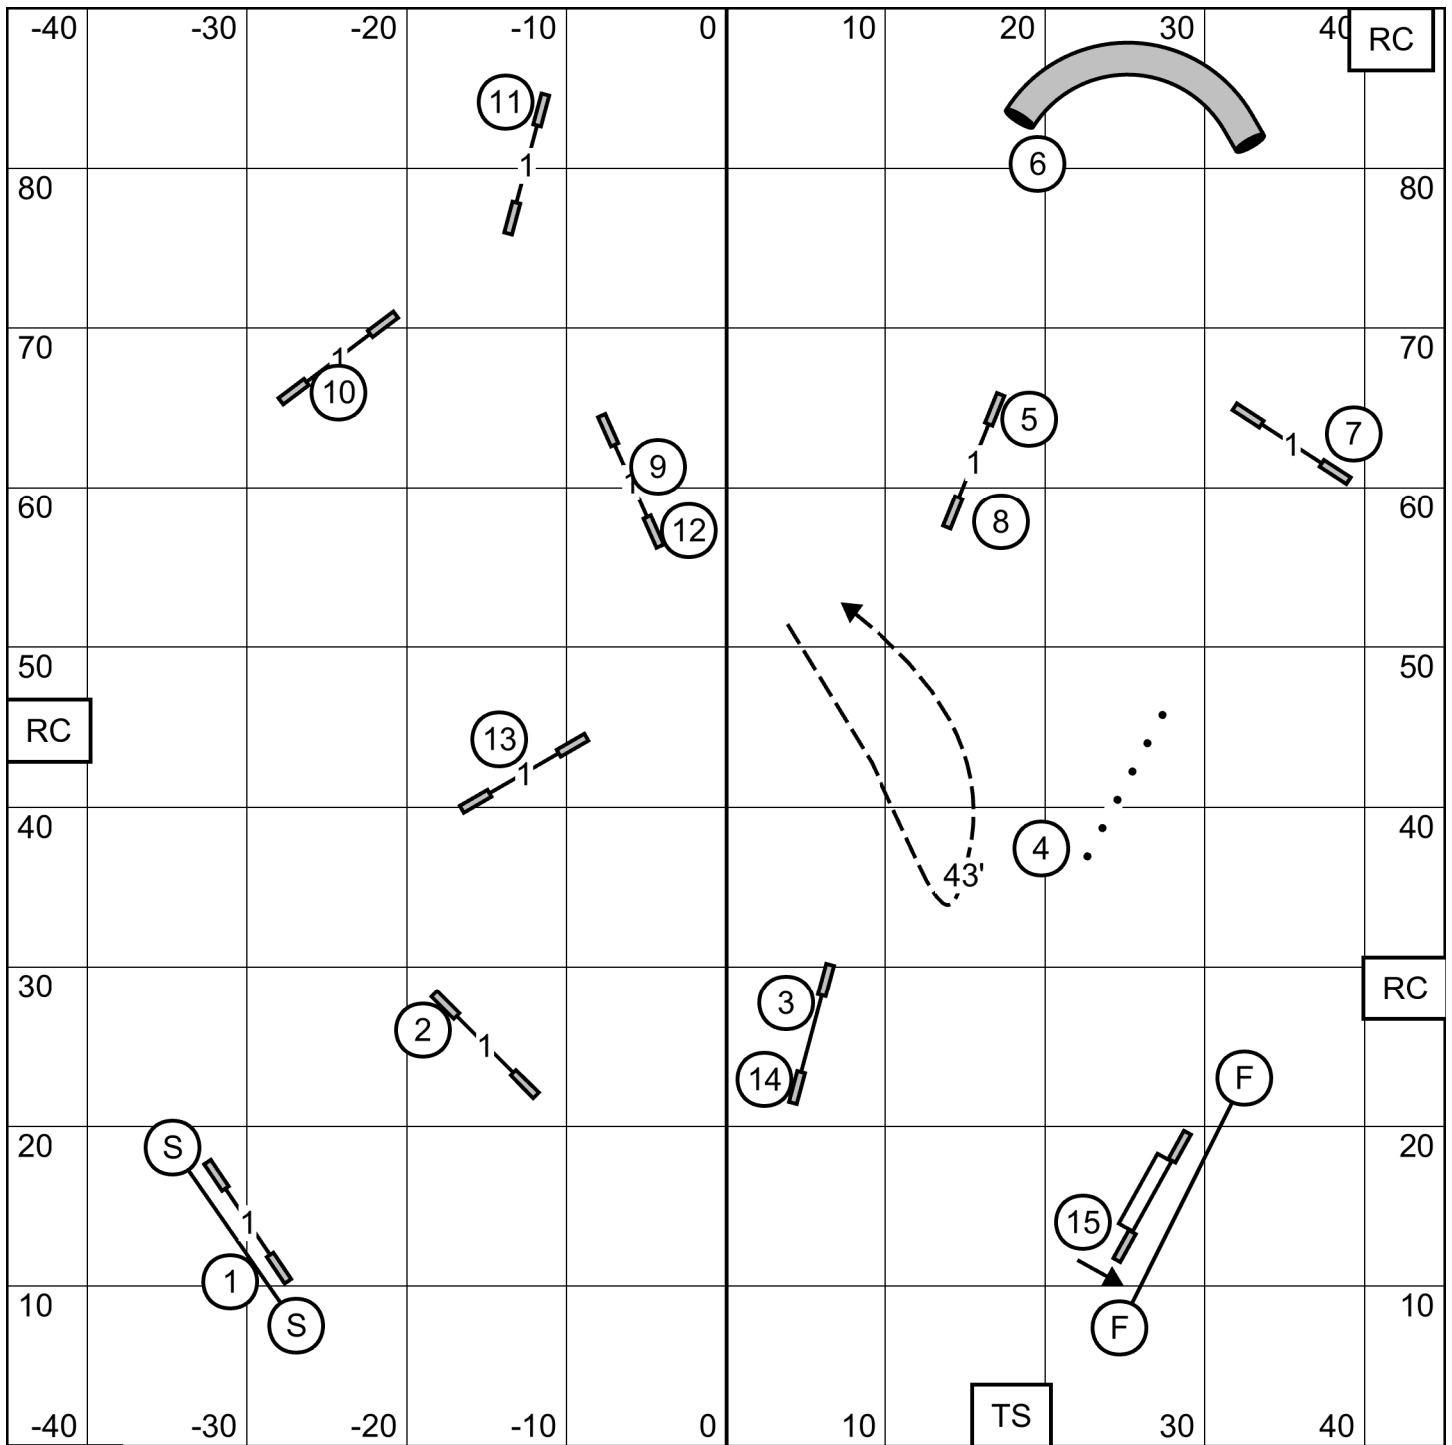

TS

LH Exit

Enter

Novice JWW
 LEAP Agility
 Mon May 31, 2021
 Bill Pinder

LH Exit

Leap Agility Club of Central Massachusetts
Star Hill Family Athletic Center, Tolland, CT
Judge Dr. Roger O'Sullivan 31 May 21 Mon

OPEN
STANDARD

Leap Agility Club of Central Massachusetts
 Star Hill Family Athletic Center, Tolland, CT
 Judge Dr. Roger O'Sullivan 31 May 21 Mon

**NOVICE
 STANDARD**

Leap Agility Club of Central Massachusetts
Star Hill Family Athletic Center, Tolland, CT
Judge Dr. Roger O'Sullivan 31 May 21 Mon