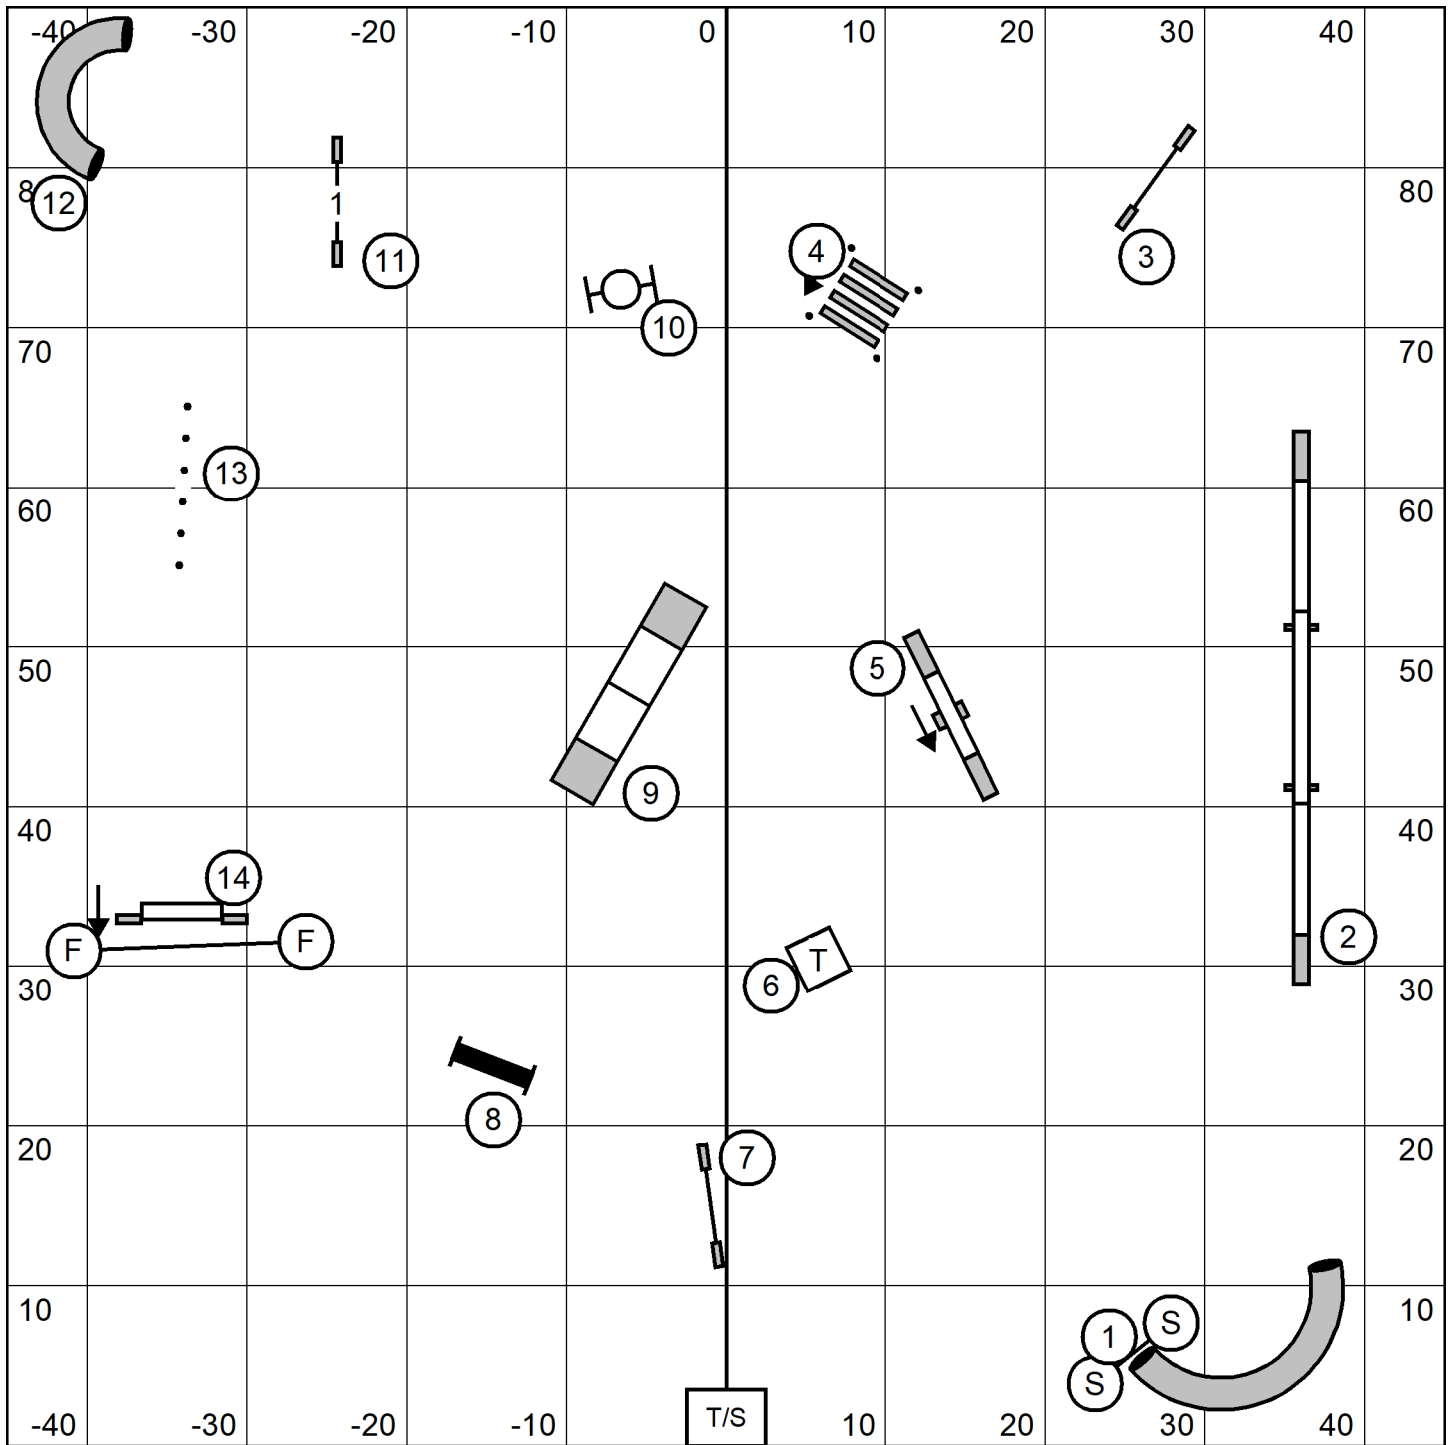

Leap Agility Club of Central Massachusetts
Star Hill Family Athletic Center, Tolland, CT
Judge Dr. Roger O'Sullivan 31 May 21 Mon

**NOVICE
STANDARD**