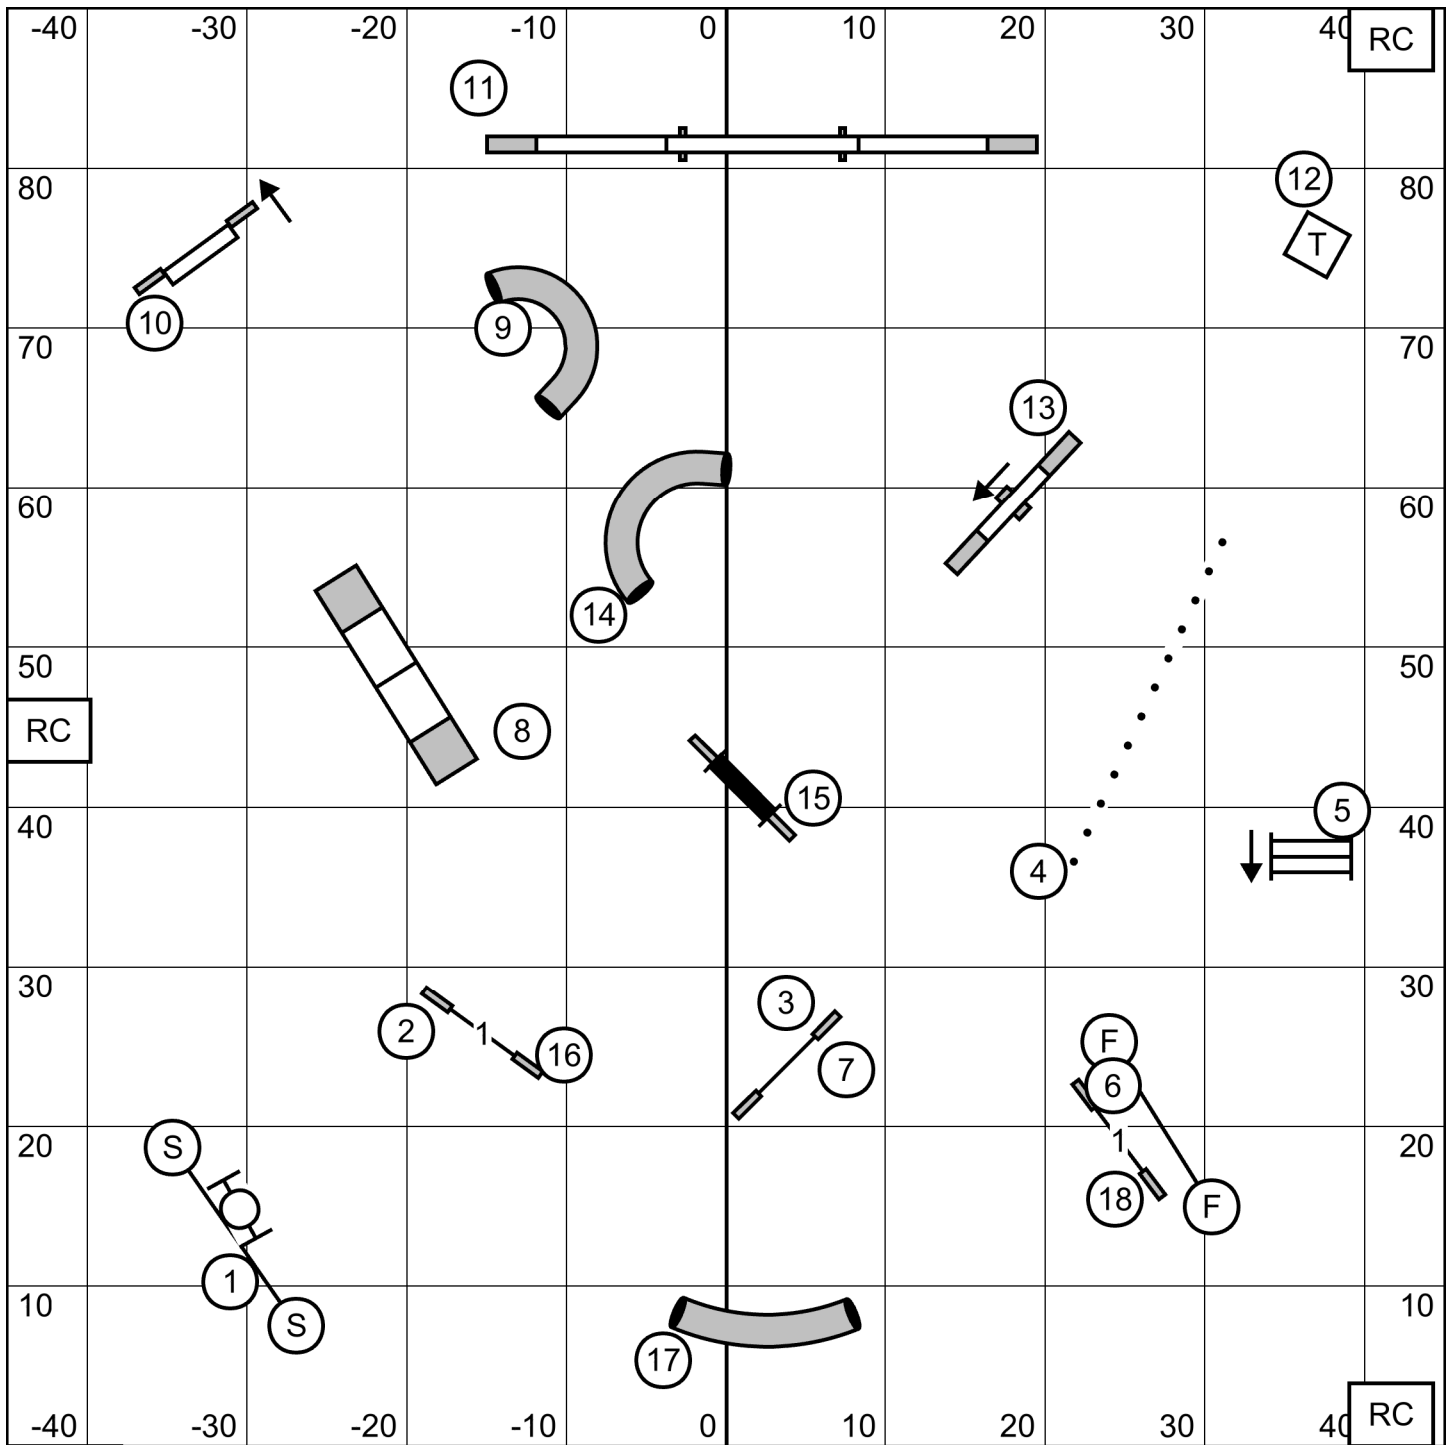

Enter

Excellent/Master Standard 2
LEAP Agility
Mon May 31, 2021
Bill Pinder

TS

LH Exit