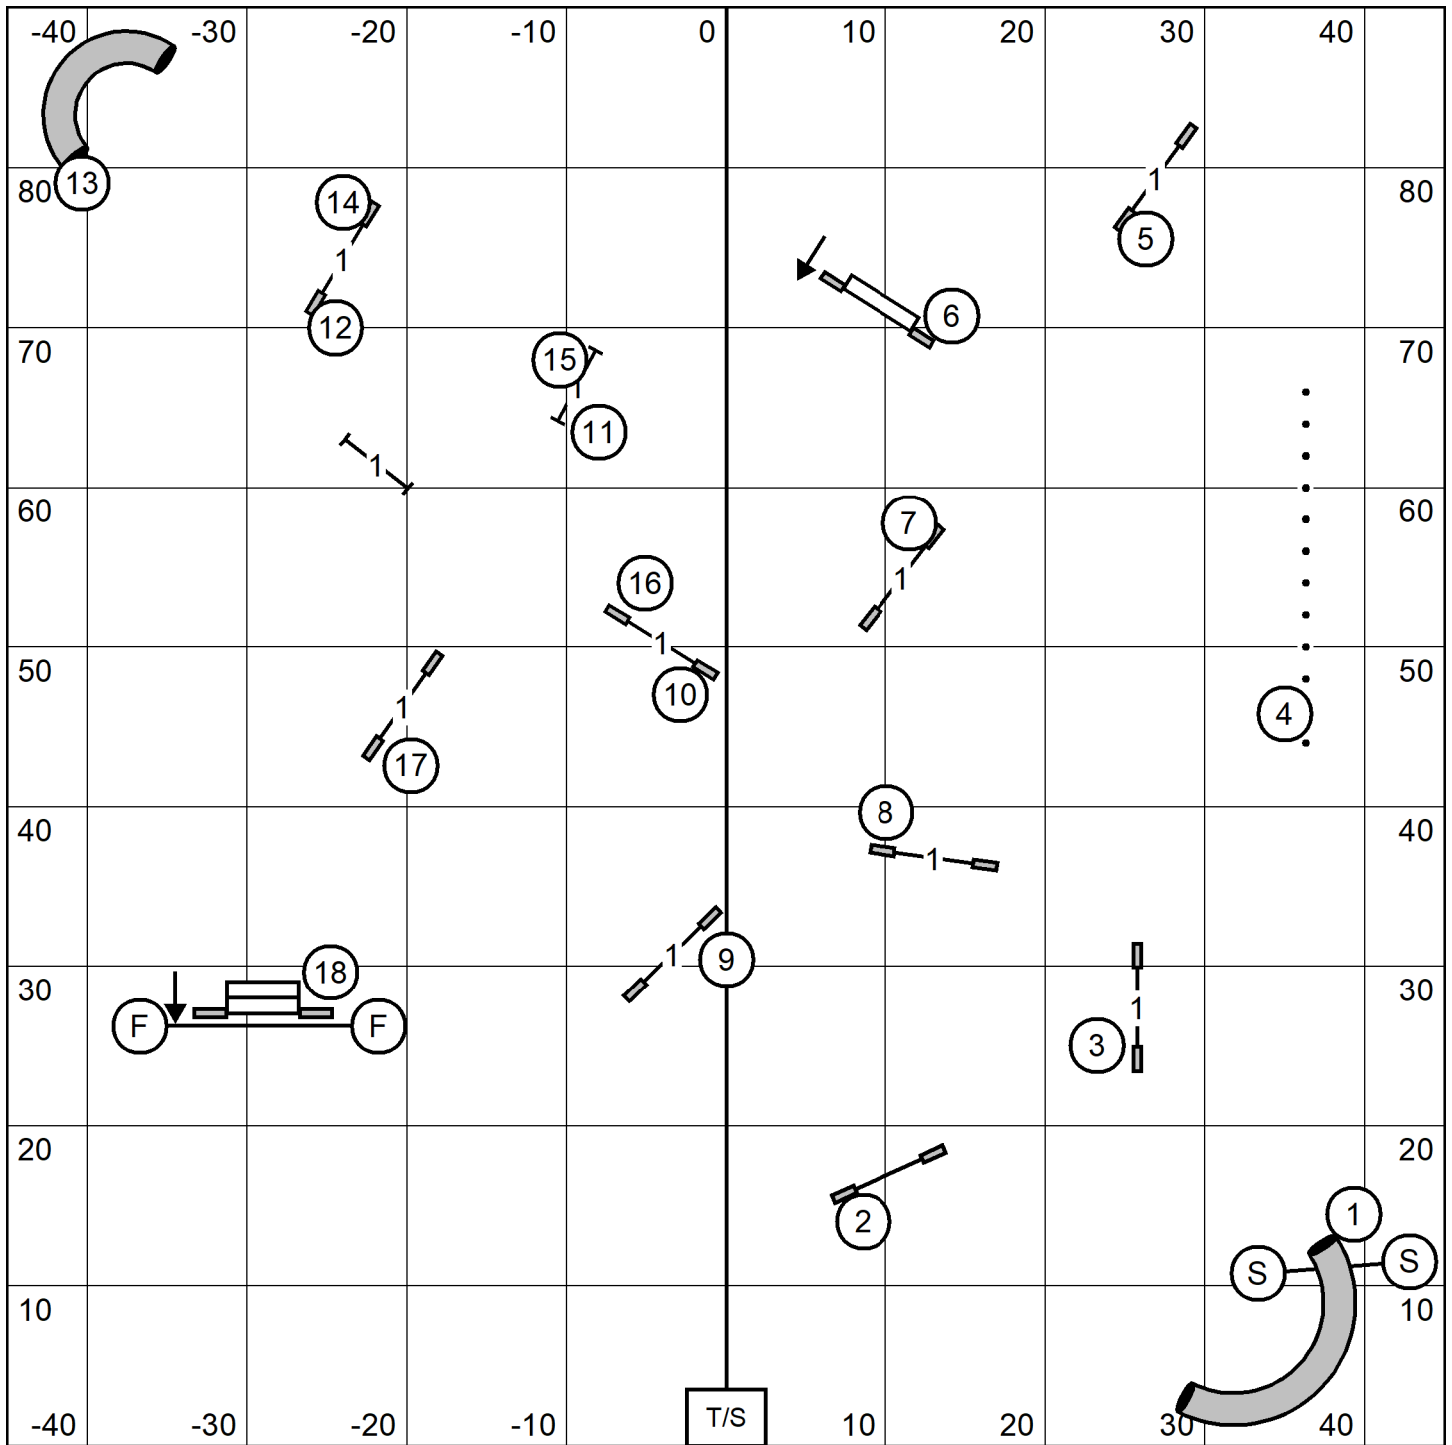

TS

LH Exit

Enter

Novice JWW
 LEAP Agility
 Mon May 31, 2021
 Bill Pinder

LH Exit

Leap Agility Club of Central Massachusetts
Star Hill Family Athletic Center, Tolland, CT
Judge Dr. Roger O'Sullivan 31 May 21 Mon

OPEN
STANDARD

Leap Agility Club of Central Massachusetts
 Star Hill Family Athletic Center, Tolland, CT
 Judge Dr. Roger O'Sullivan 31 May 21 Mon

**NOVICE
 STANDARD**

Leap Agility Club of Central Massachusetts
Star Hill Family Athletic Center, Tolland, CT
Judge Dr. Roger O'Sullivan 31 May 21 Mon