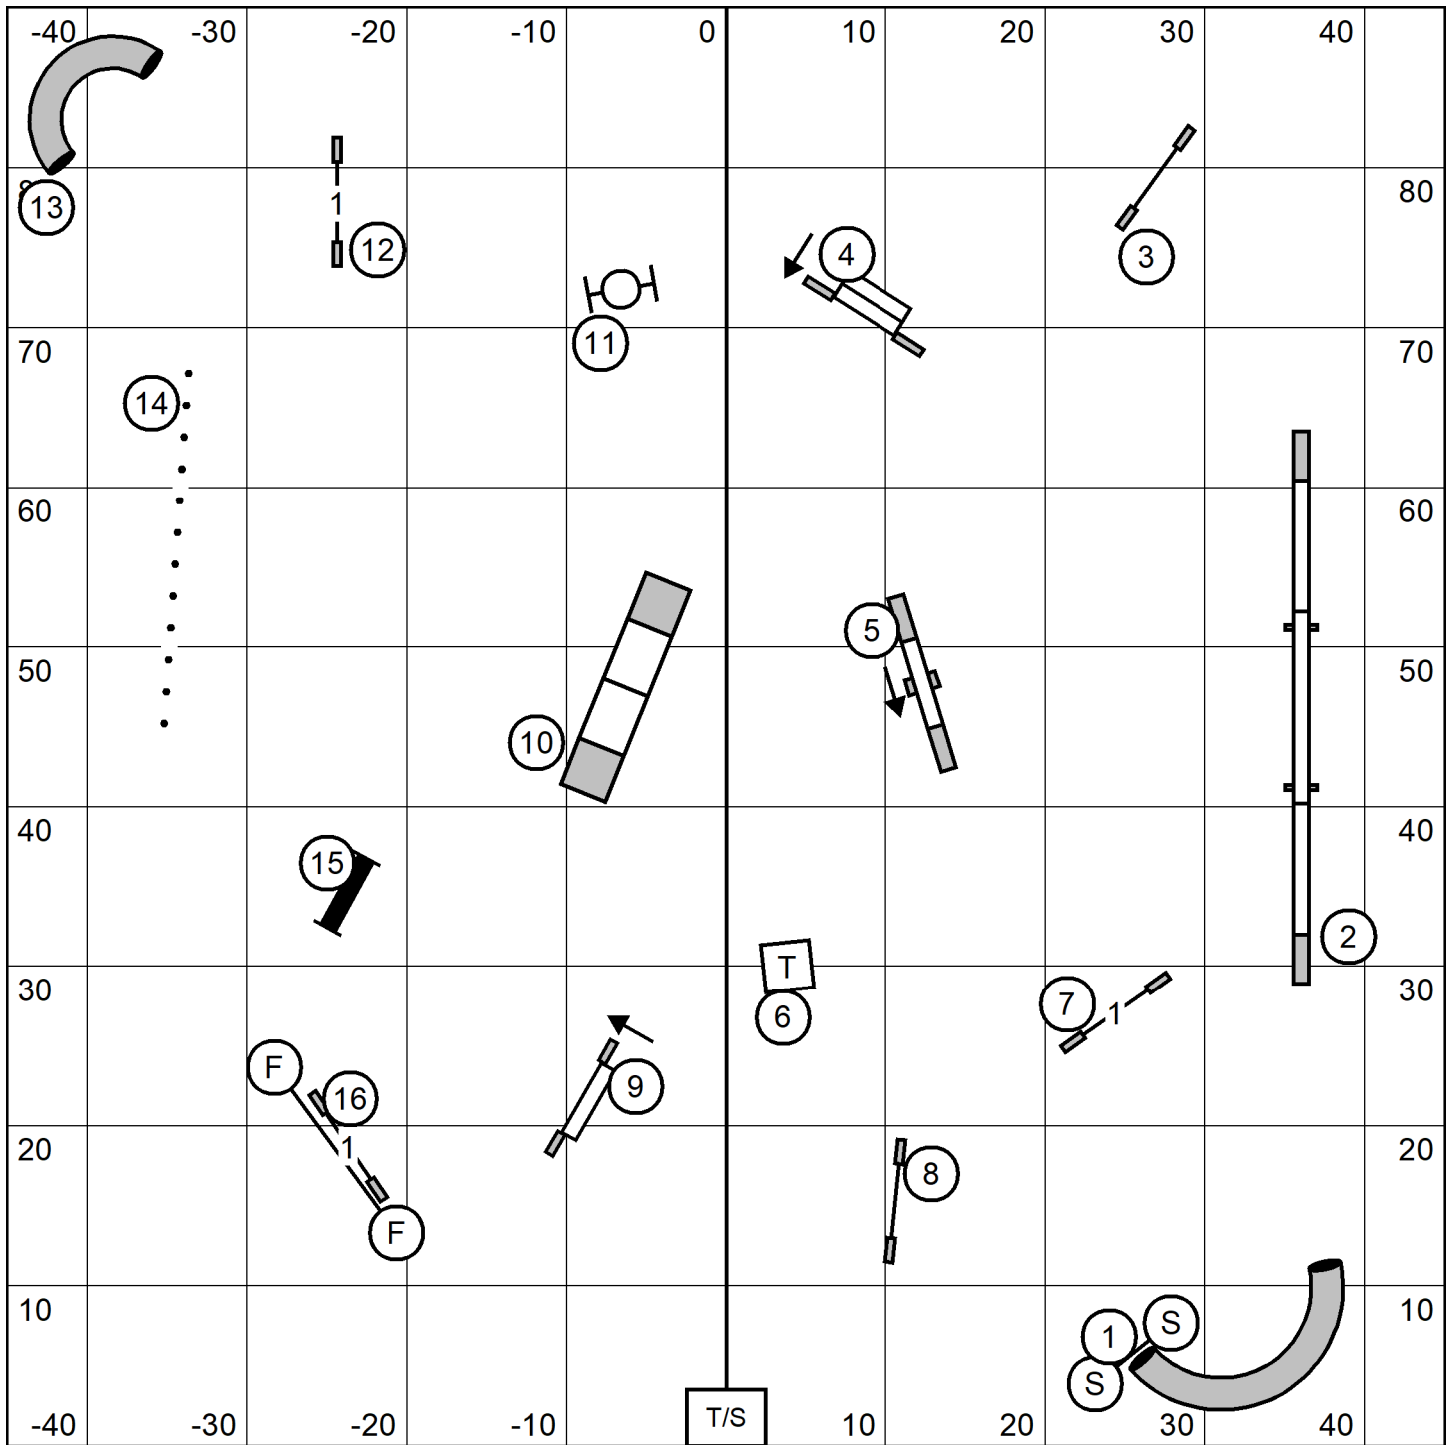

TS

LH Exit

Enter

Novice JWW
 LEAP Agility
 Mon May 31, 2021
 Bill Pinder

LH Exit

Leap Agility Club of Central Massachusetts
Star Hill Family Athletic Center, Tolland, CT
Judge Dr. Roger O'Sullivan 31 May 21 Mon

OPEN
STANDARD

Leap Agility Club of Central Massachusetts
 Star Hill Family Athletic Center, Tolland, CT
 Judge Dr. Roger O'Sullivan 31 May 21 Mon

**NOVICE
 STANDARD**

Leap Agility Club of Central Massachusetts
Star Hill Family Athletic Center, Tolland, CT
Judge Dr. Roger O'Sullivan 31 May 21 Mon