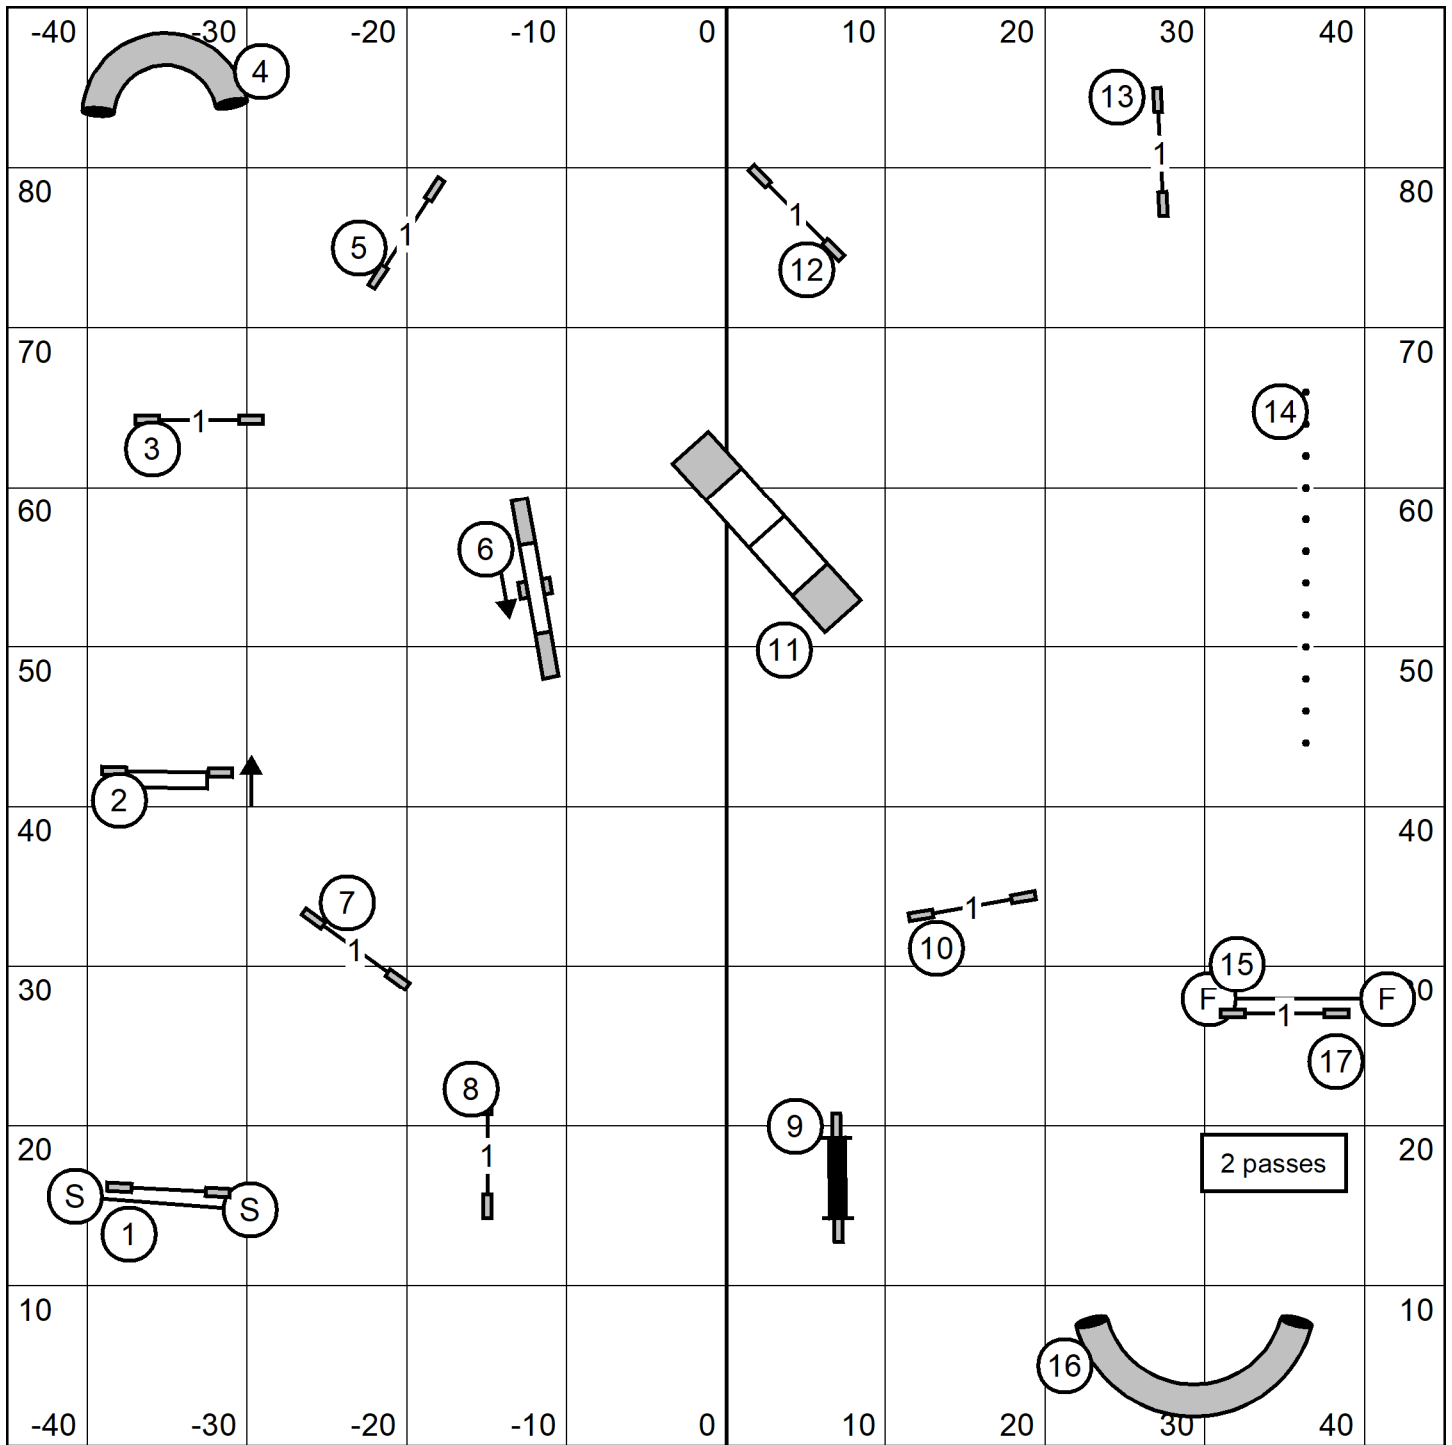

Exit LH

**Excellent/Master Standard**  
 LEAP Agility  
 Sat May 29, 2021  
 Bill Pinder

Enter

**Novice JWW**  
 LEAP Agility  
 Sat May 29, 2021  
 Bill Pinder

Leap Agility Club of Central Massachusetts  
 Star Hill Family Athletic Center, Tolland, CT  
 Judge Dr. Roger O'Sullivan 29 May 21 Sat

**T2B**

**Leap Agility Club of Central Massachusetts**  
**Star Hill Family Athletic Center, Tolland, CT**  
**Judge Dr. Roger O'Sullivan 29 May 21 Sat**

**OPEN**  
**STANDARD**

**Leap Agility Club of Central Massachusetts**  
**Star Hill Family Athletic Center, Tolland, CT**  
**Judge Dr. Roger O'Sullivan 29 May 21 Sat**