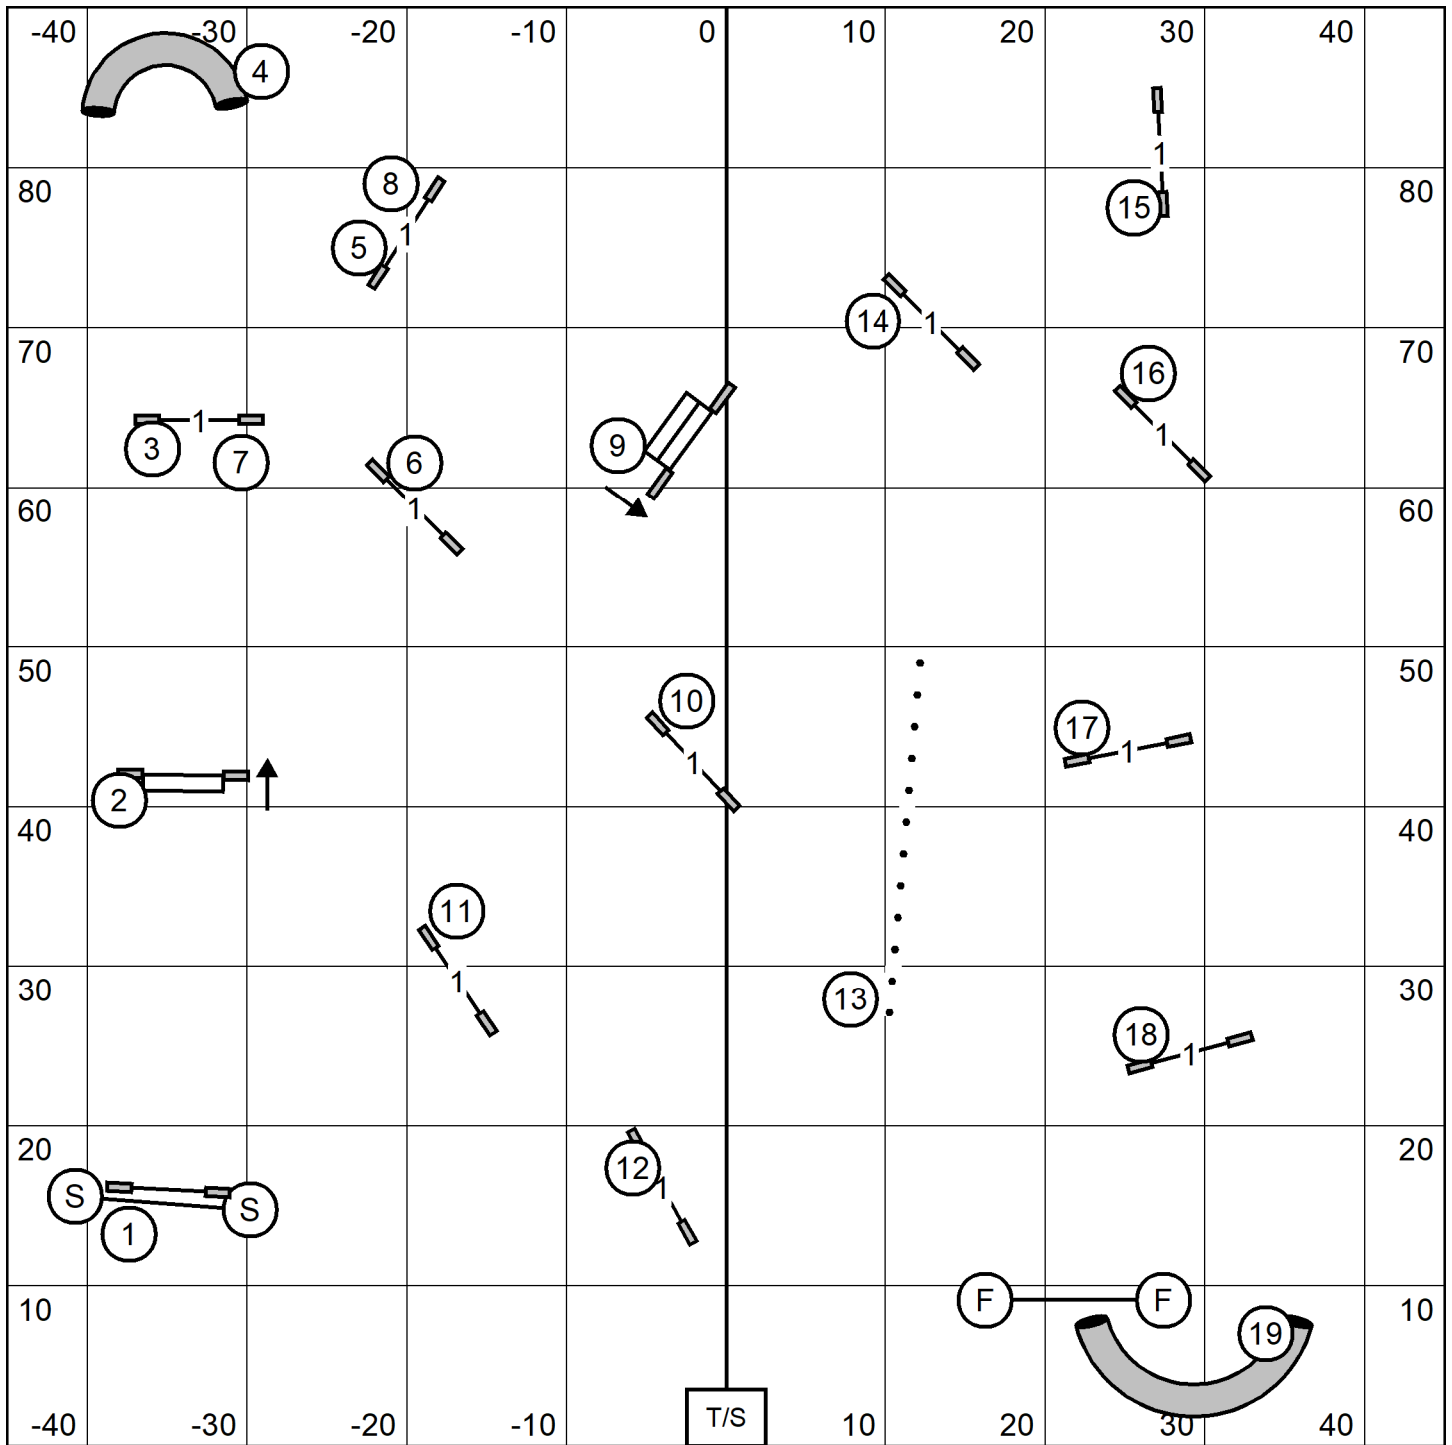

**T2B**

**Leap Agility Club of Central Massachusetts**  
**Star Hill Family Athletic Center, Tolland, CT**  
**Judge Dr. Roger O'Sullivan 29 May 21 Sat**

**OPEN**  
**STANDARD**

**Leap Agility Club of Central Massachusetts**  
**Star Hill Family Athletic Center, Tolland, CT**  
**Judge Dr. Roger O'Sullivan 29 May 21 Sat**

**NOVICE**  
**STANDARD**

**Leap Agility Club of Central Massachusetts**  
**Star Hill Family Athletic Center, Tolland, CT**  
**Judge Dr. Roger O'Sullivan 29 May 21 Sat**

**EX/MAS**  
**JWW**

Leap Agility Club of Central Massachusetts  
 Star Hill Family Athletic Center, Tolland, CT  
 Judge Dr. Roger O'Sullivan 29 May 21 Sat