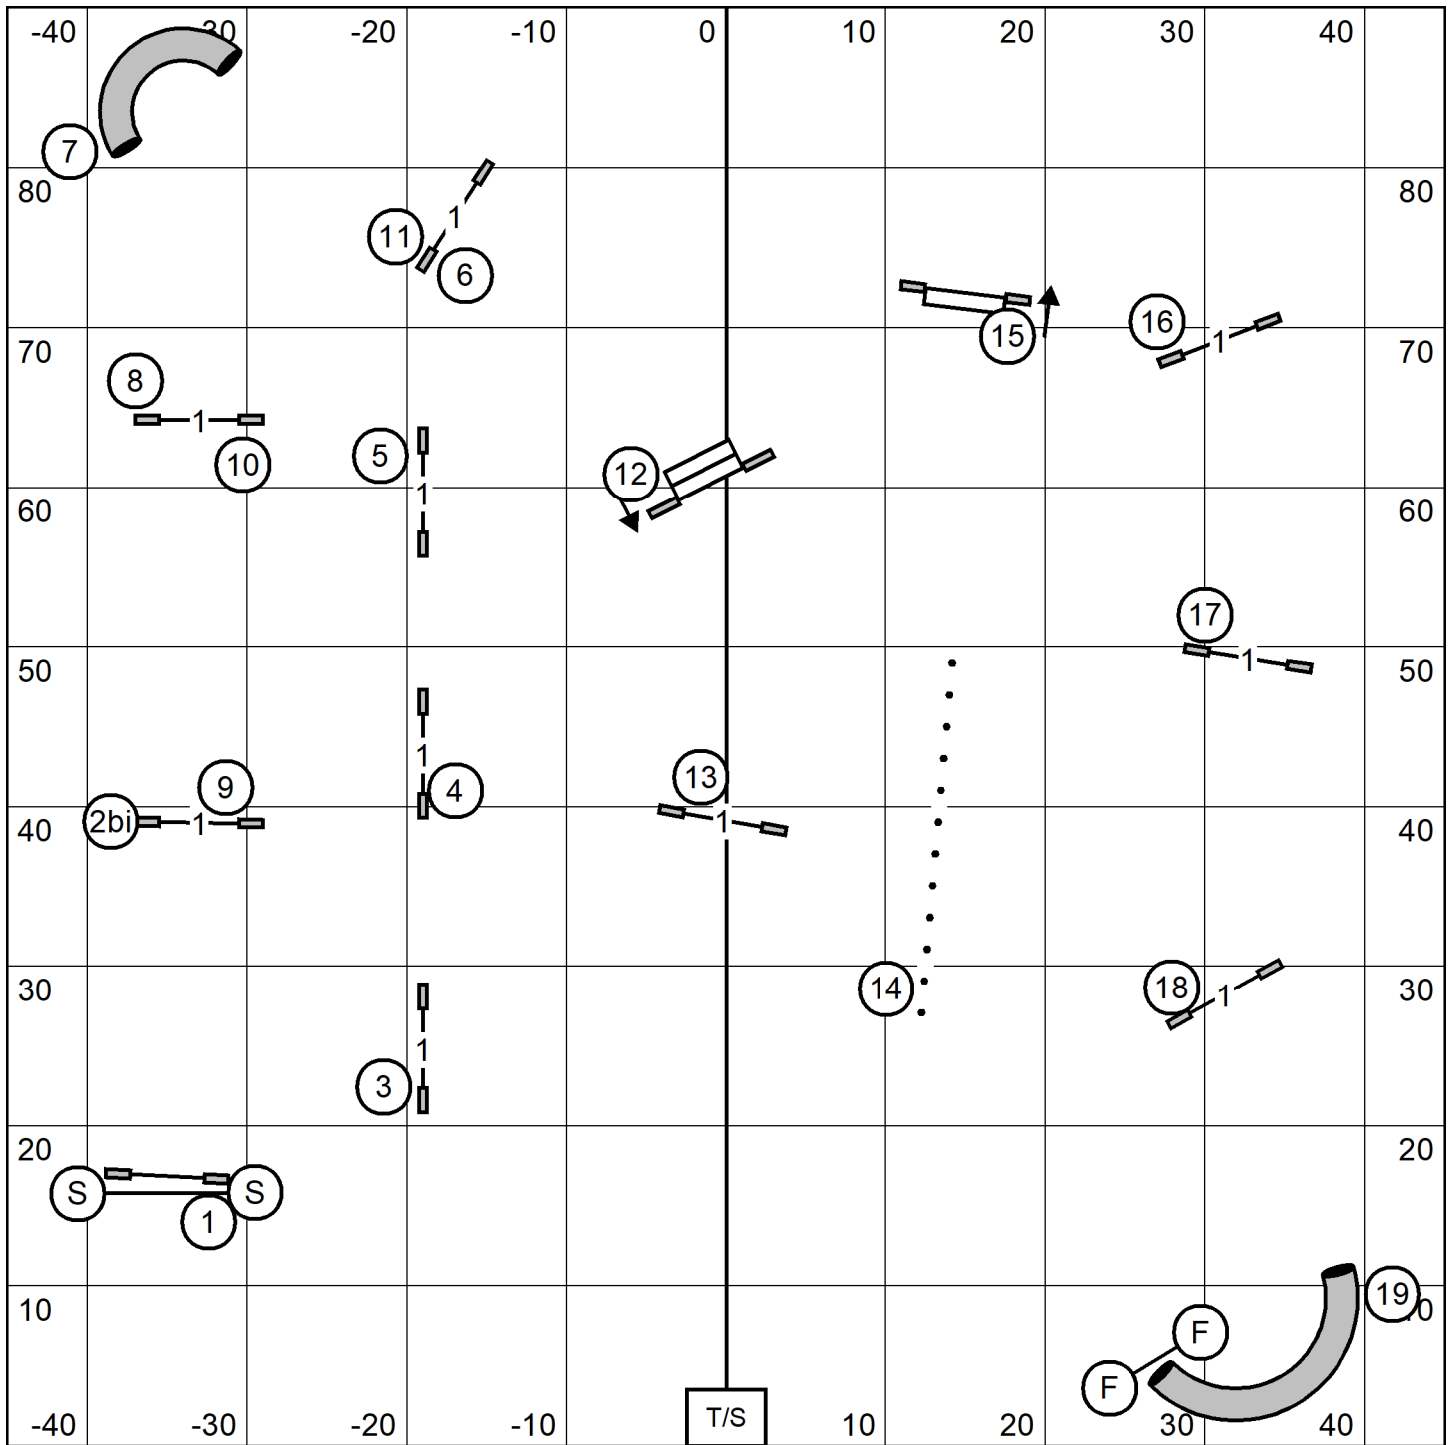

**T2B**

**Leap Agility Club of Central Massachusetts**  
**Star Hill Family Athletic Center, Tolland, CT**  
**Judge Dr. Roger O'Sullivan 29 May 21 Sat**

**OPEN**  
**STANDARD**

**Leap Agility Club of Central Massachusetts**  
**Star Hill Family Athletic Center, Tolland, CT**  
**Judge Dr. Roger O'Sullivan 29 May 21 Sat**

**NOVICE**  
**STANDARD**

**Leap Agility Club of Central Massachusetts**  
**Star Hill Family Athletic Center, Tolland, CT**  
**Judge Dr. Roger O'Sullivan 29 May 21 Sat**

**EX/MAS**  
**JWW**

Leap Agility Club of Central Massachusetts  
 Star Hill Family Athletic Center, Tolland, CT  
 Judge Dr. Roger O'Sullivan 29 May 21 Sat