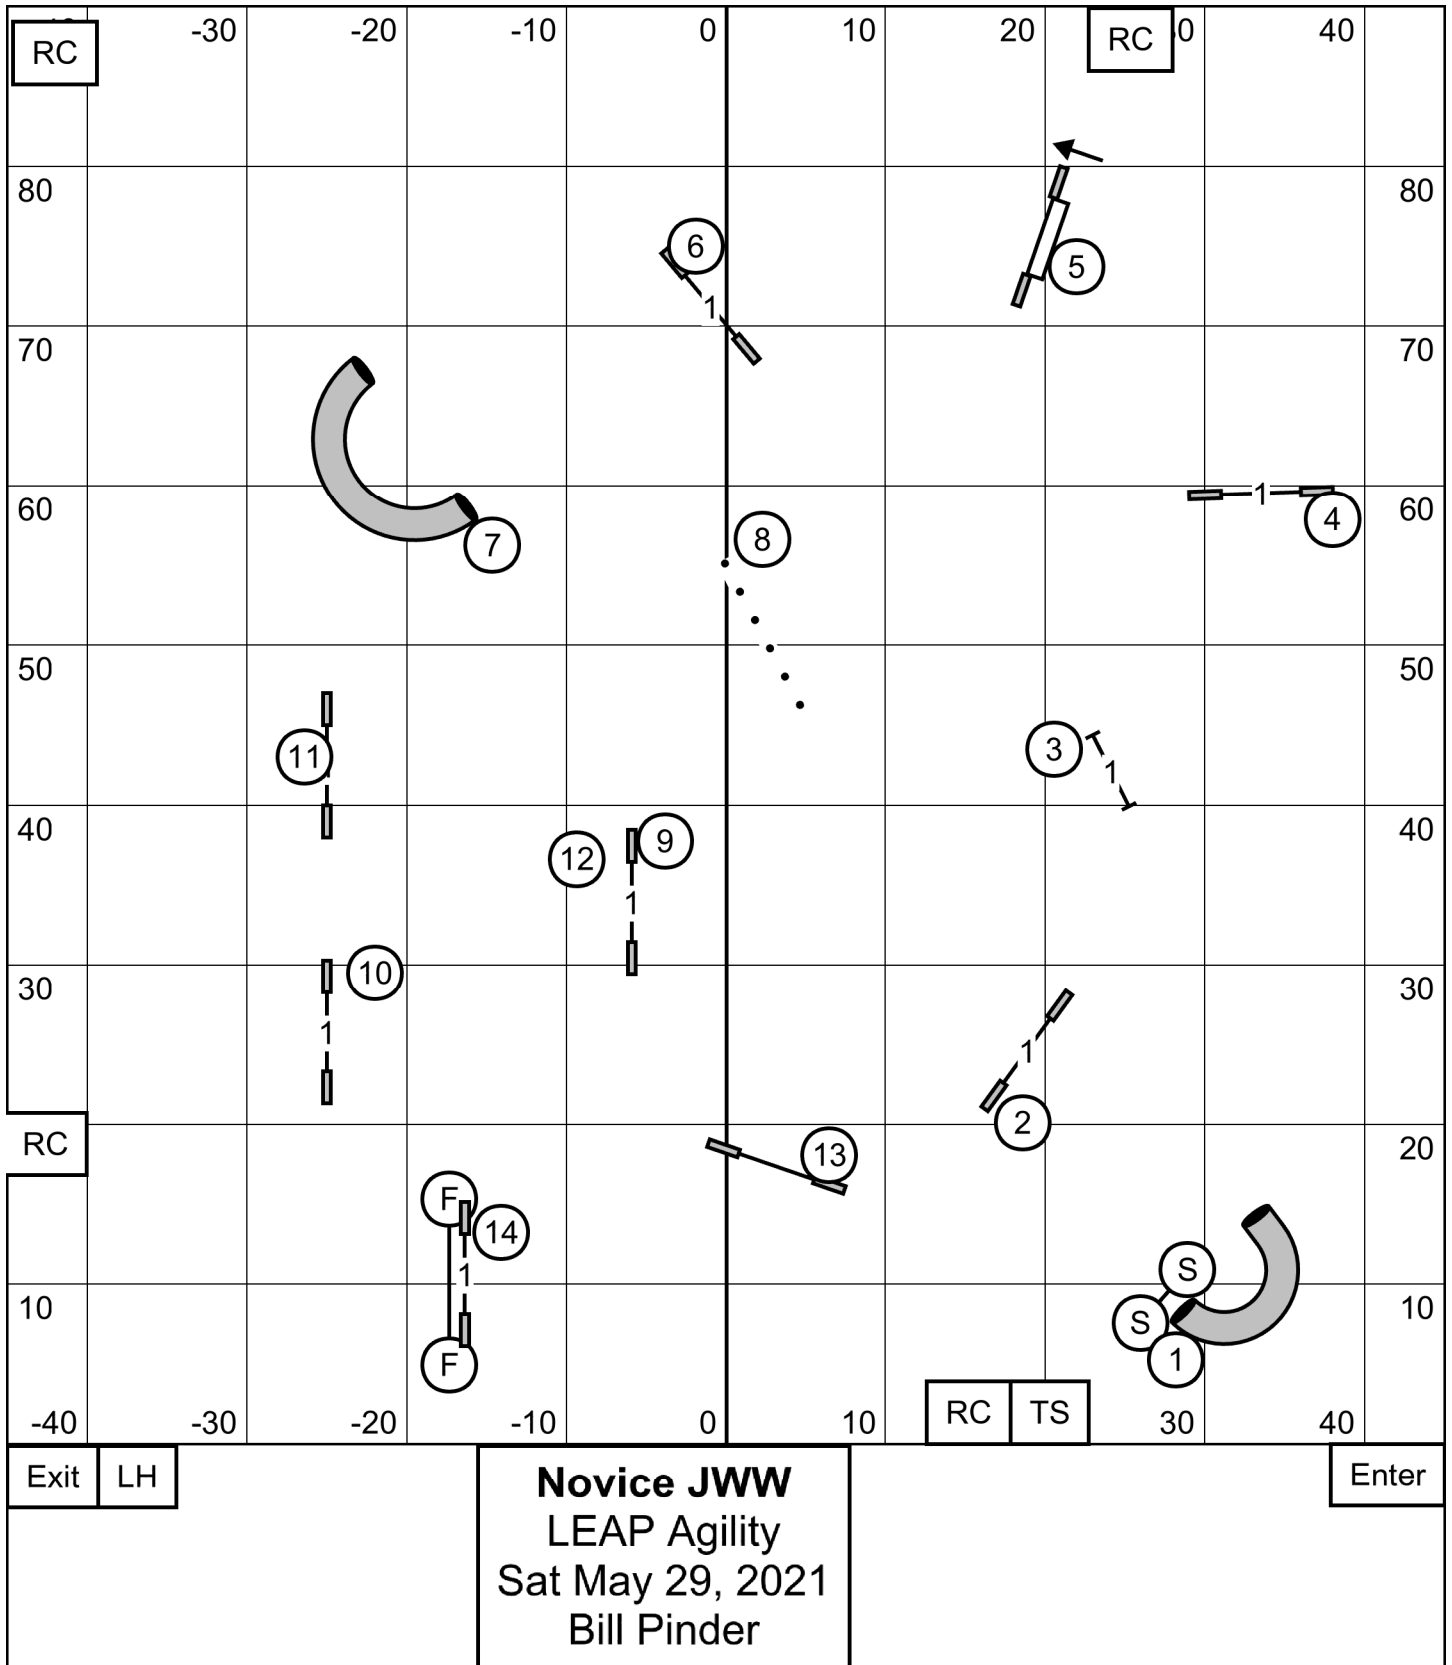

Exit LH

**Excellent/Master Standard**  
 LEAP Agility  
 Sat May 29, 2021  
 Bill Pinder

Enter

**Novice JWW**  
 LEAP Agility  
 Sat May 29, 2021  
 Bill Pinder

Leap Agility Club of Central Massachusetts  
 Star Hill Family Athletic Center, Tolland, CT  
 Judge Dr. Roger O'Sullivan 29 May 21 Sat

**T2B**

**Leap Agility Club of Central Massachusetts**  
**Star Hill Family Athletic Center, Tolland, CT**  
**Judge Dr. Roger O'Sullivan 29 May 21 Sat**

**OPEN**  
**STANDARD**

**Leap Agility Club of Central Massachusetts**  
**Star Hill Family Athletic Center, Tolland, CT**  
**Judge Dr. Roger O'Sullivan 29 May 21 Sat**