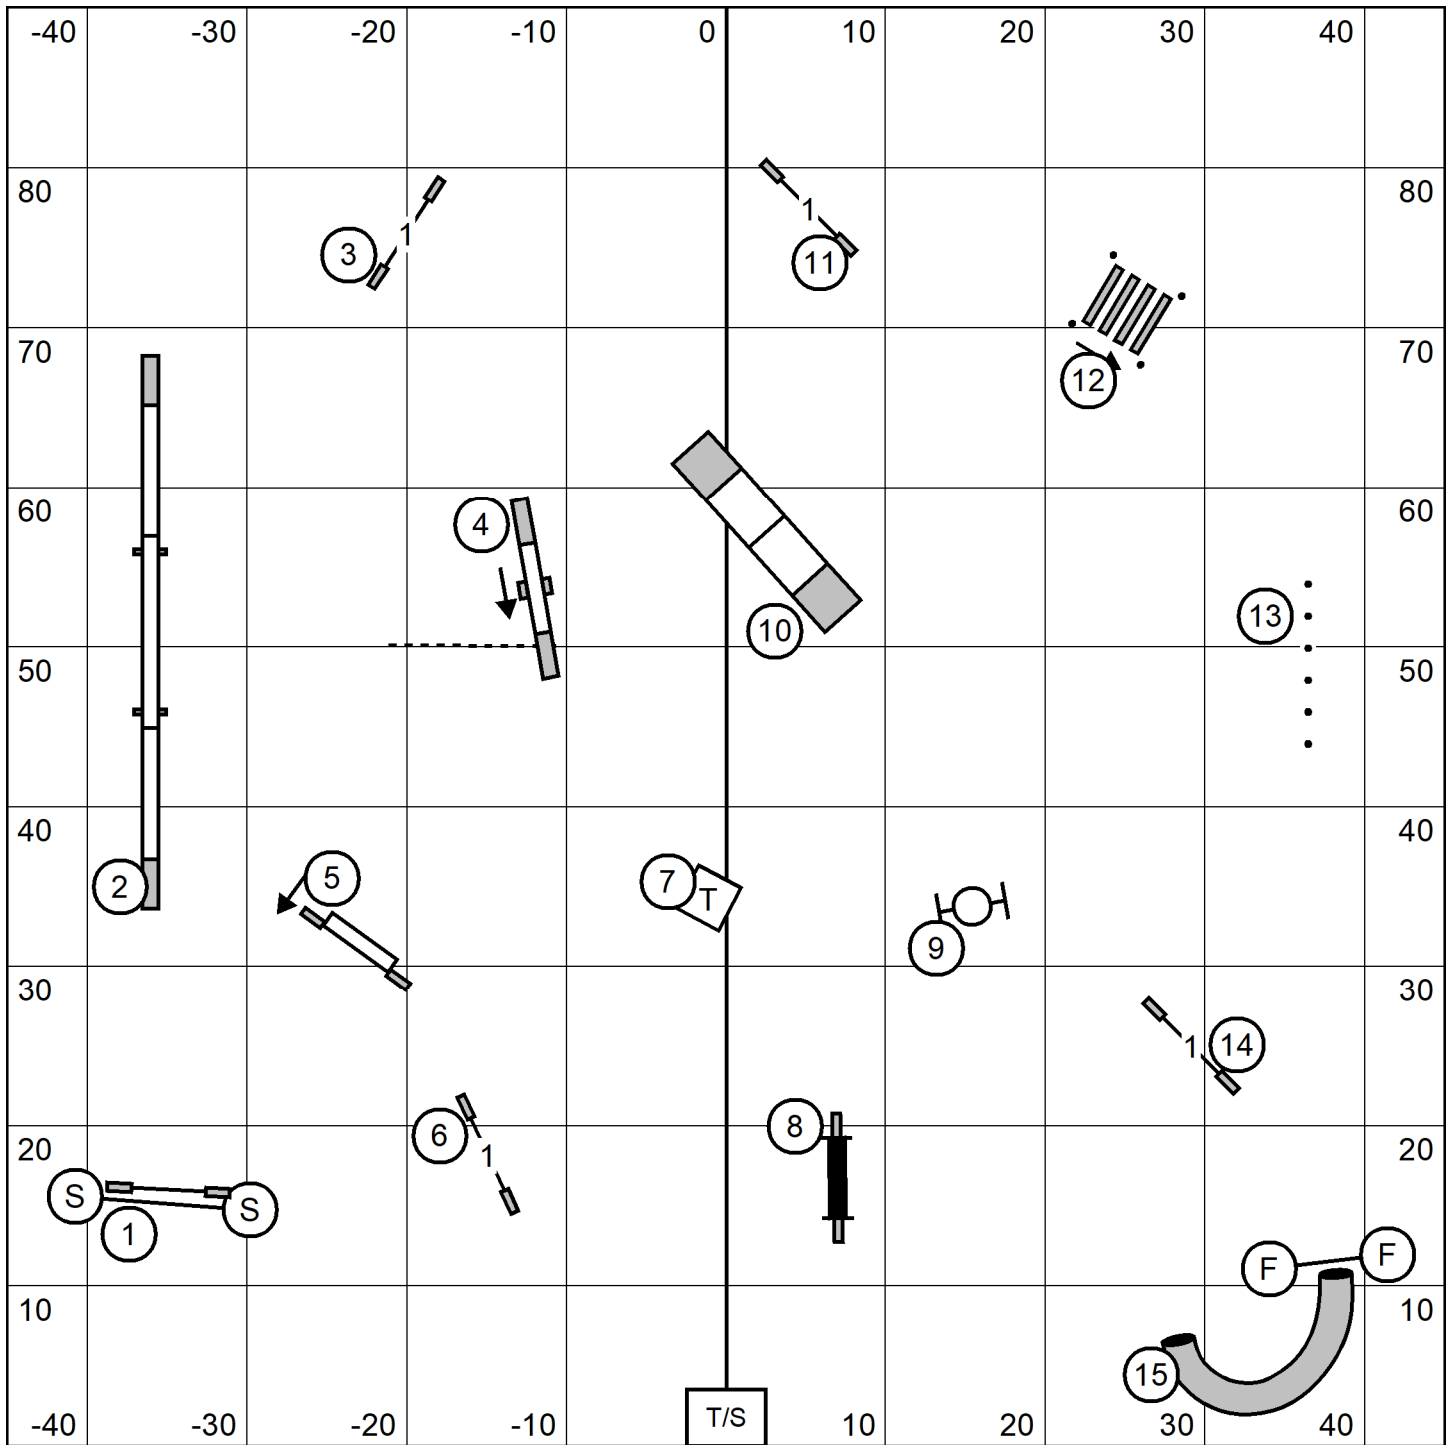

Exit LH

**Excellent/Master Standard**  
 LEAP Agility  
 Sat May 29, 2021  
 Bill Pinder

Enter

**Novice JWW**  
 LEAP Agility  
 Sat May 29, 2021  
 Bill Pinder

Leap Agility Club of Central Massachusetts  
 Star Hill Family Athletic Center, Tolland, CT  
 Judge Dr. Roger O'Sullivan 29 May 21 Sat

**T2B**

**Leap Agility Club of Central Massachusetts**  
**Star Hill Family Athletic Center, Tolland, CT**  
**Judge Dr. Roger O'Sullivan 29 May 21 Sat**

**OPEN**  
**STANDARD**

**Leap Agility Club of Central Massachusetts**  
**Star Hill Family Athletic Center, Tolland, CT**  
**Judge Dr. Roger O'Sullivan 29 May 21 Sat**