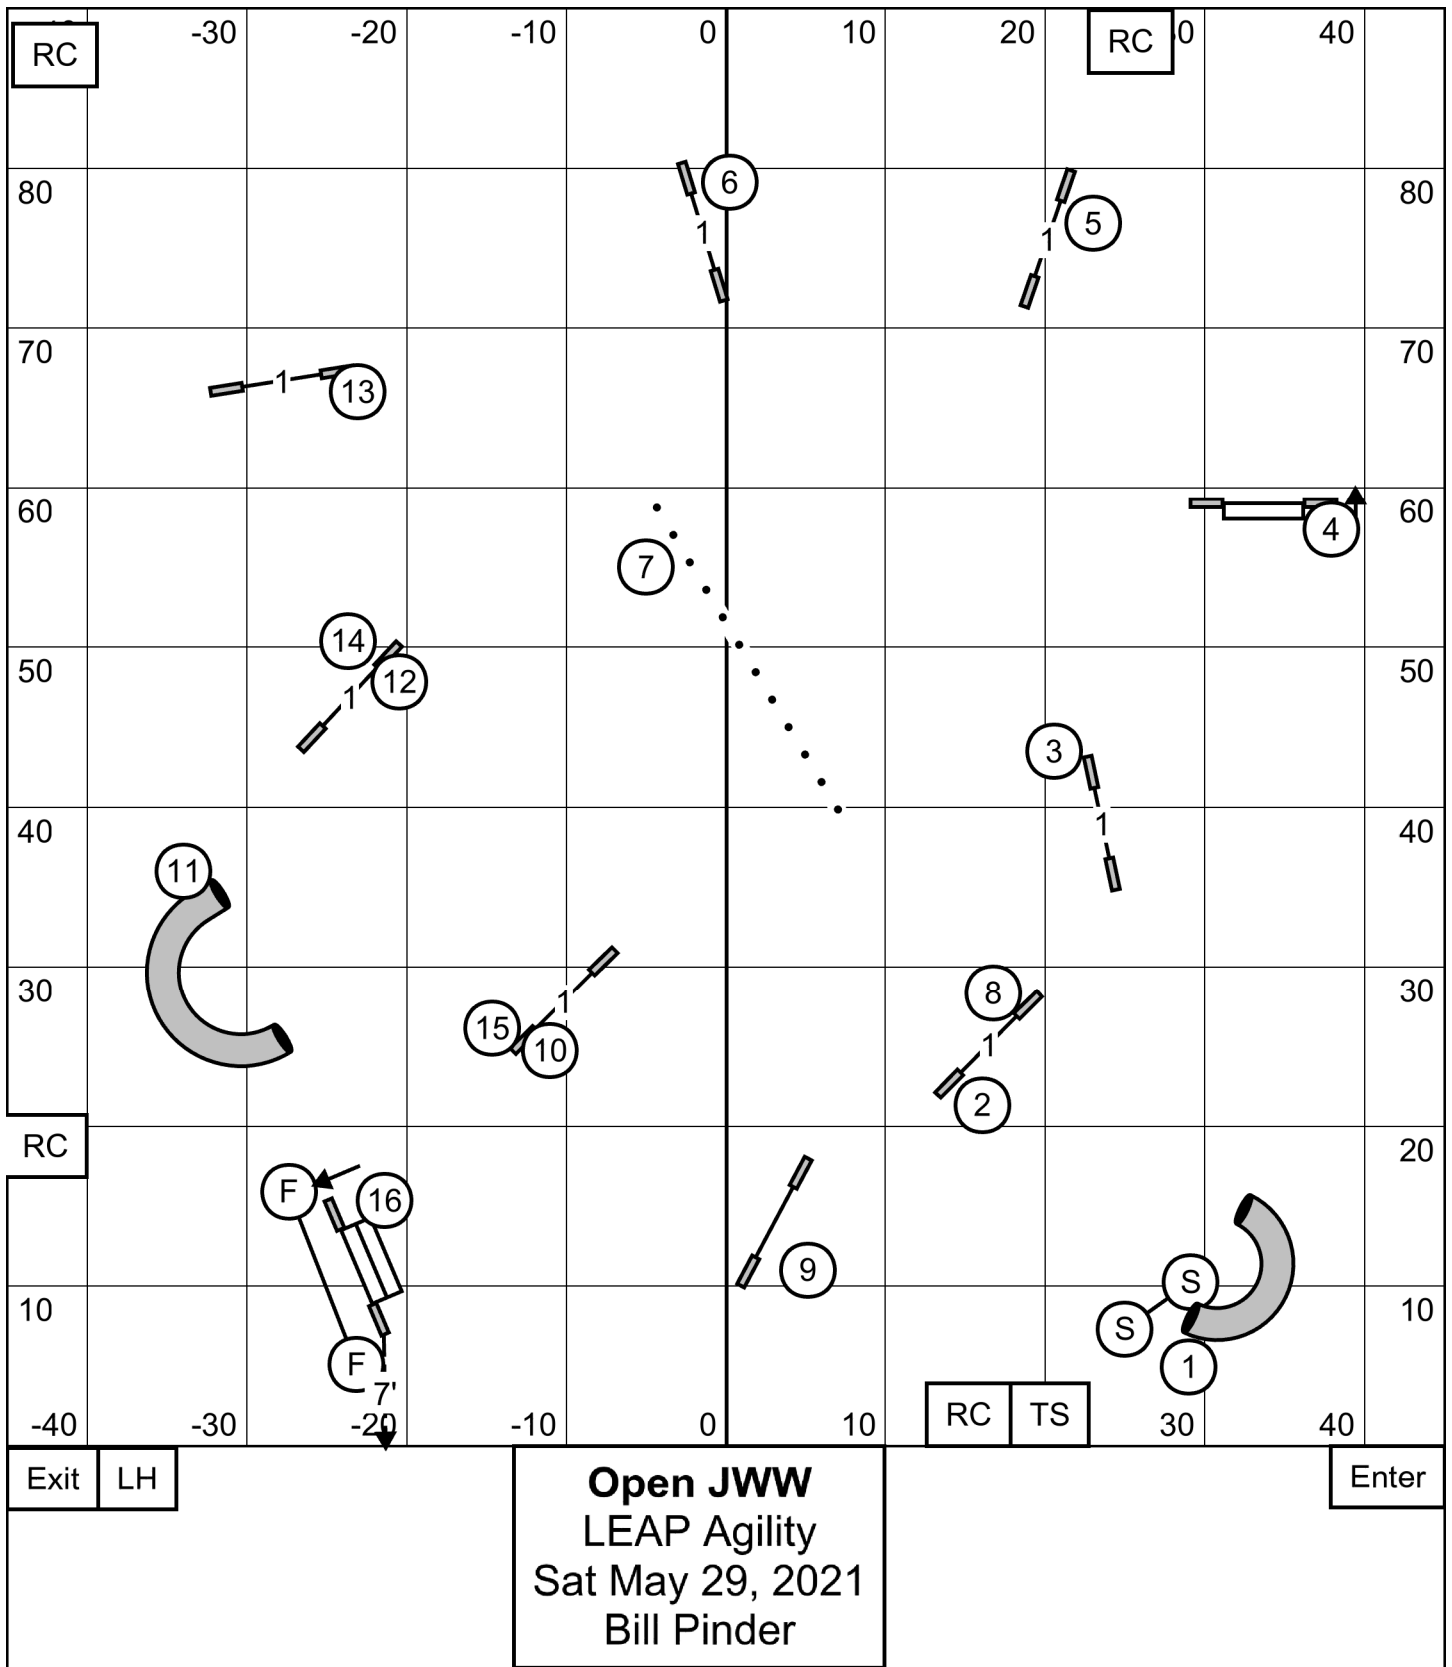

Exit LH

**Excellent/Master Standard**  
 LEAP Agility  
 Sat May 29, 2021  
 Bill Pinder

Enter

**Novice JWW**  
 LEAP Agility  
 Sat May 29, 2021  
 Bill Pinder

Leap Agility Club of Central Massachusetts  
 Star Hill Family Athletic Center, Tolland, CT  
 Judge Dr. Roger O'Sullivan 29 May 21 Sat

**T2B**

**Leap Agility Club of Central Massachusetts**  
**Star Hill Family Athletic Center, Tolland, CT**  
**Judge Dr. Roger O'Sullivan 29 May 21 Sat**

**OPEN**  
**STANDARD**

**Leap Agility Club of Central Massachusetts**  
**Star Hill Family Athletic Center, Tolland, CT**  
**Judge Dr. Roger O'Sullivan 29 May 21 Sat**