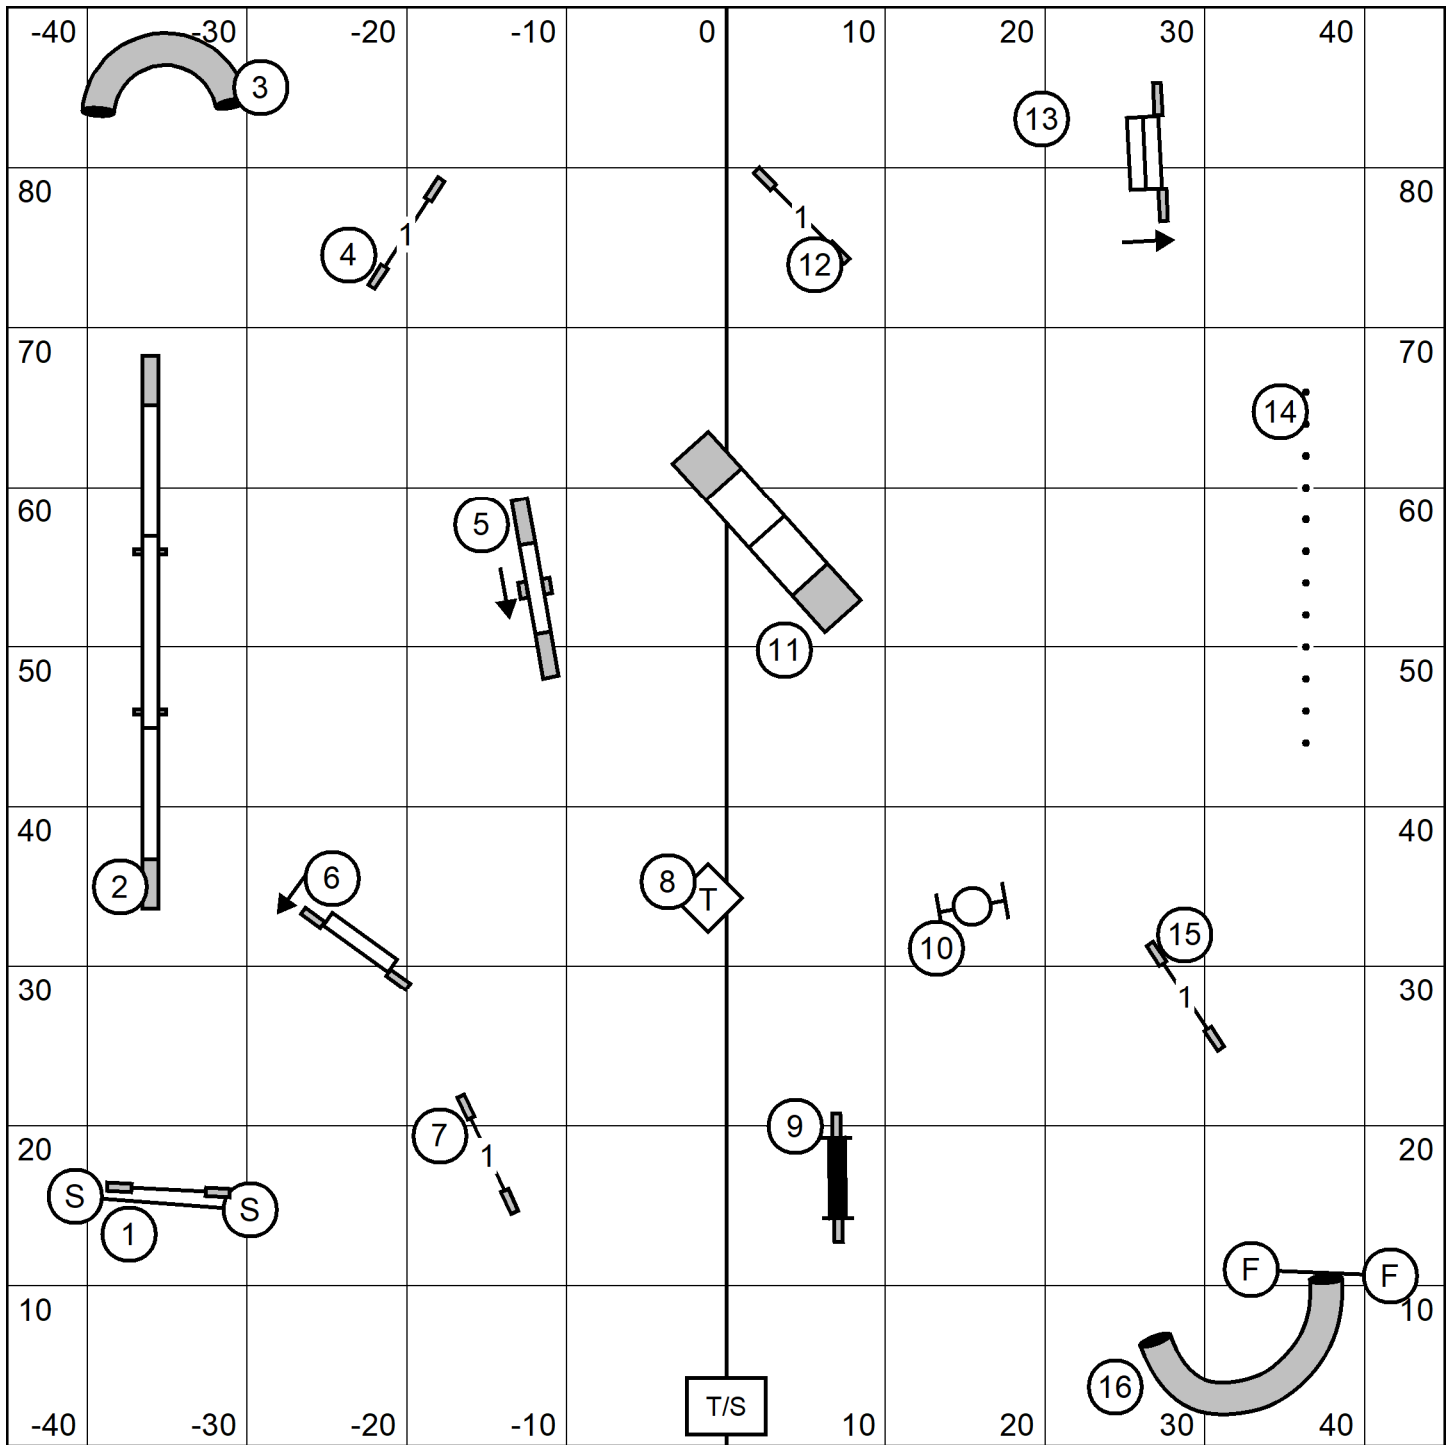

Exit LH

**Excellent/Master Standard**  
 LEAP Agility  
 Sat May 29, 2021  
 Bill Pinder

Enter

**Novice JWW**  
 LEAP Agility  
 Sat May 29, 2021  
 Bill Pinder

Leap Agility Club of Central Massachusetts  
 Star Hill Family Athletic Center, Tolland, CT  
 Judge Dr. Roger O'Sullivan 29 May 21 Sat

**T2B**

**Leap Agility Club of Central Massachusetts**  
**Star Hill Family Athletic Center, Tolland, CT**  
**Judge Dr. Roger O'Sullivan 29 May 21 Sat**

**OPEN**  
**STANDARD**

**Leap Agility Club of Central Massachusetts**  
**Star Hill Family Athletic Center, Tolland, CT**  
**Judge Dr. Roger O'Sullivan 29 May 21 Sat**