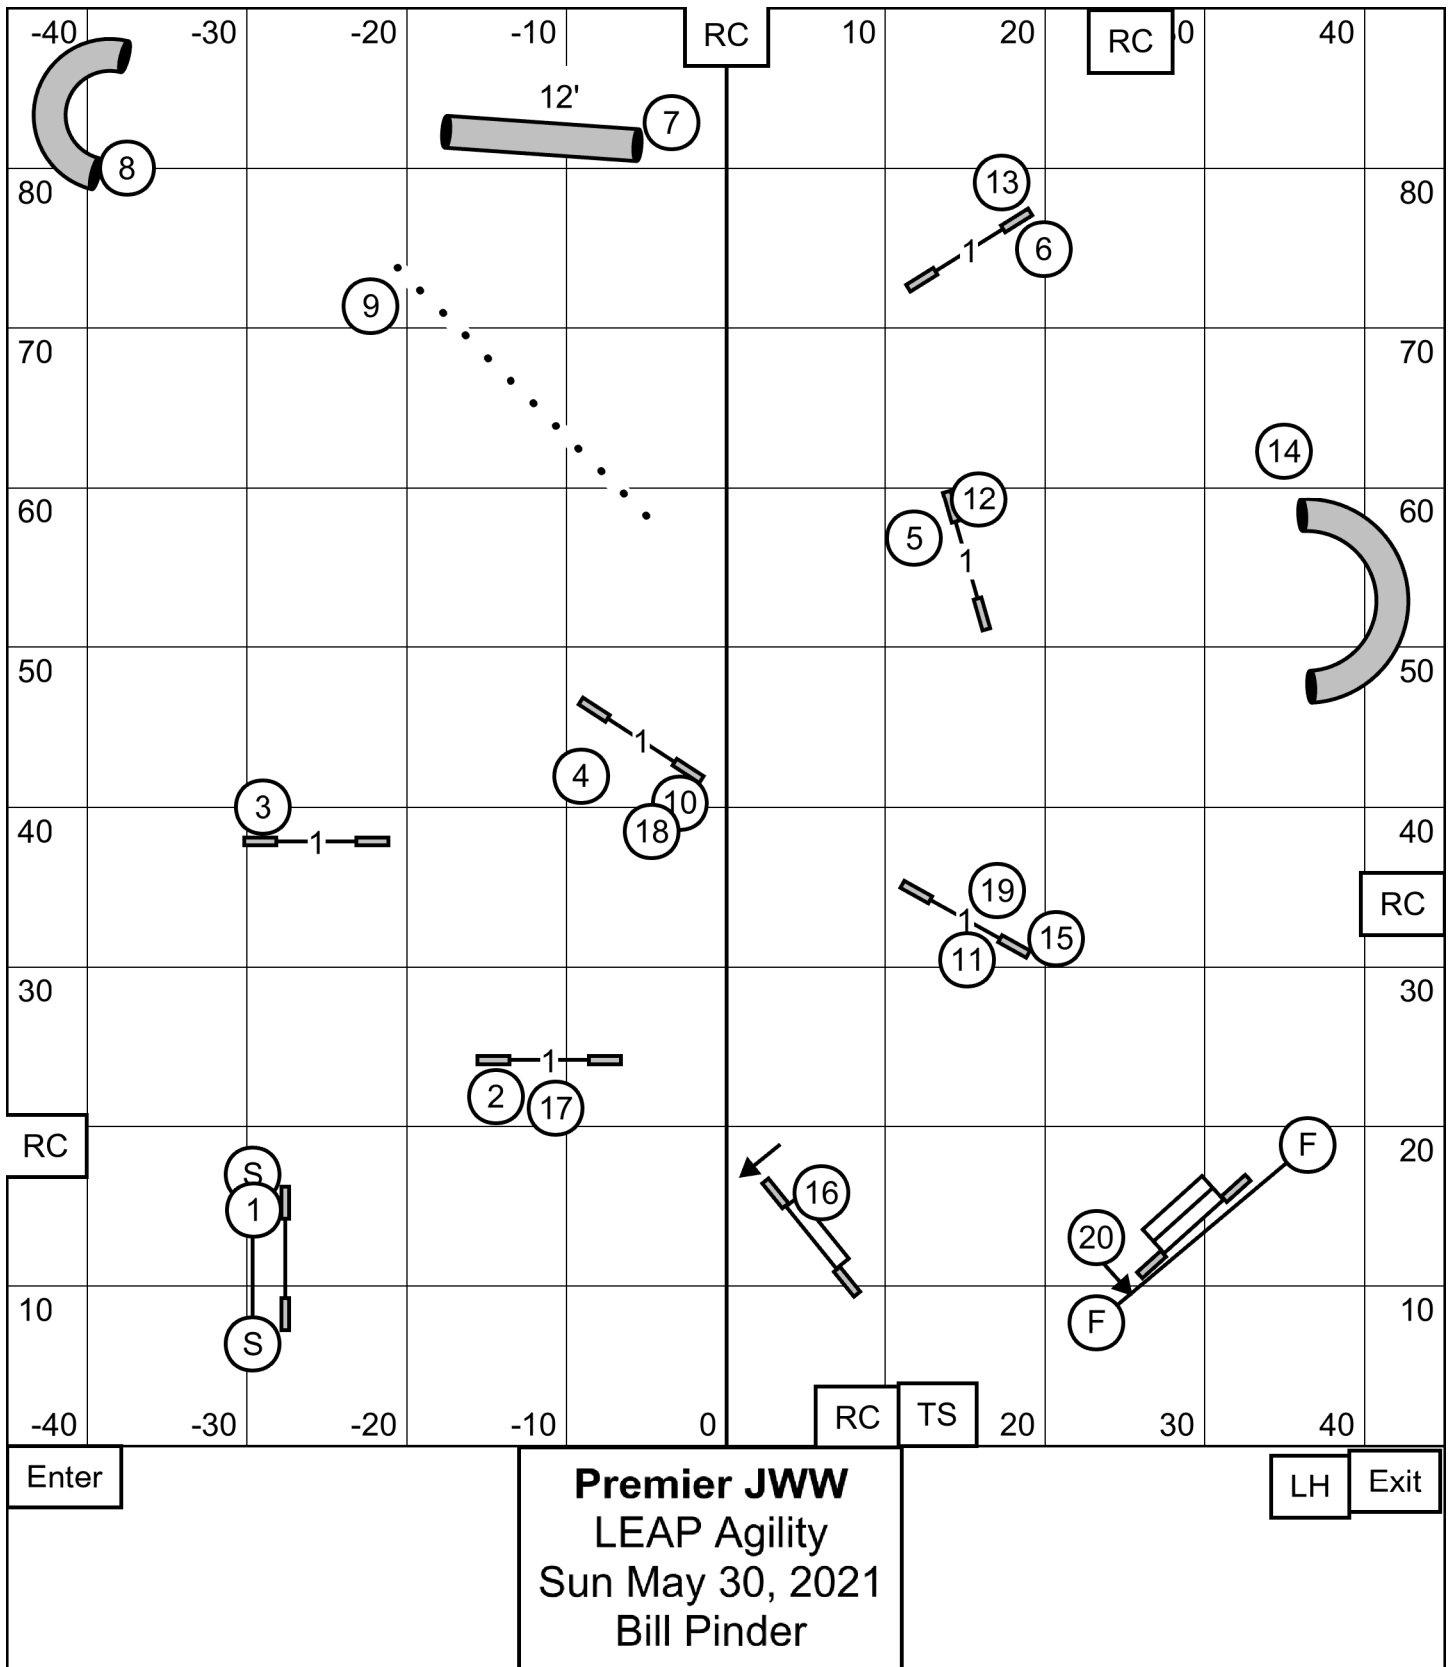

Open Send 4-white 5
 Novice Send 4-black 5

Enter

Open/Novice FAST
 LEAP Agility
 Sun May 30, 2021
 Bill Pinder

LH Exit

Open Standard
LEAP Agility
 Sun May 30, 2021
 Bill Pinder

Enter

Premier JWW
 LEAP Agility
 Sun May 30, 2021
 Bill Pinder

LH Exit

EX/MAS solid 5-7-3 in flow

OPEN dotted 7-5 or 5-7 in flow

NOVICE dashed 7-5 or 5-7 in flow

Leap Agility Club of Central Massachusetts
Star Hill Family Athletic Center, Tolland, CT
Judge Dr. Roger O'Sullivan 30 May 21 Sun