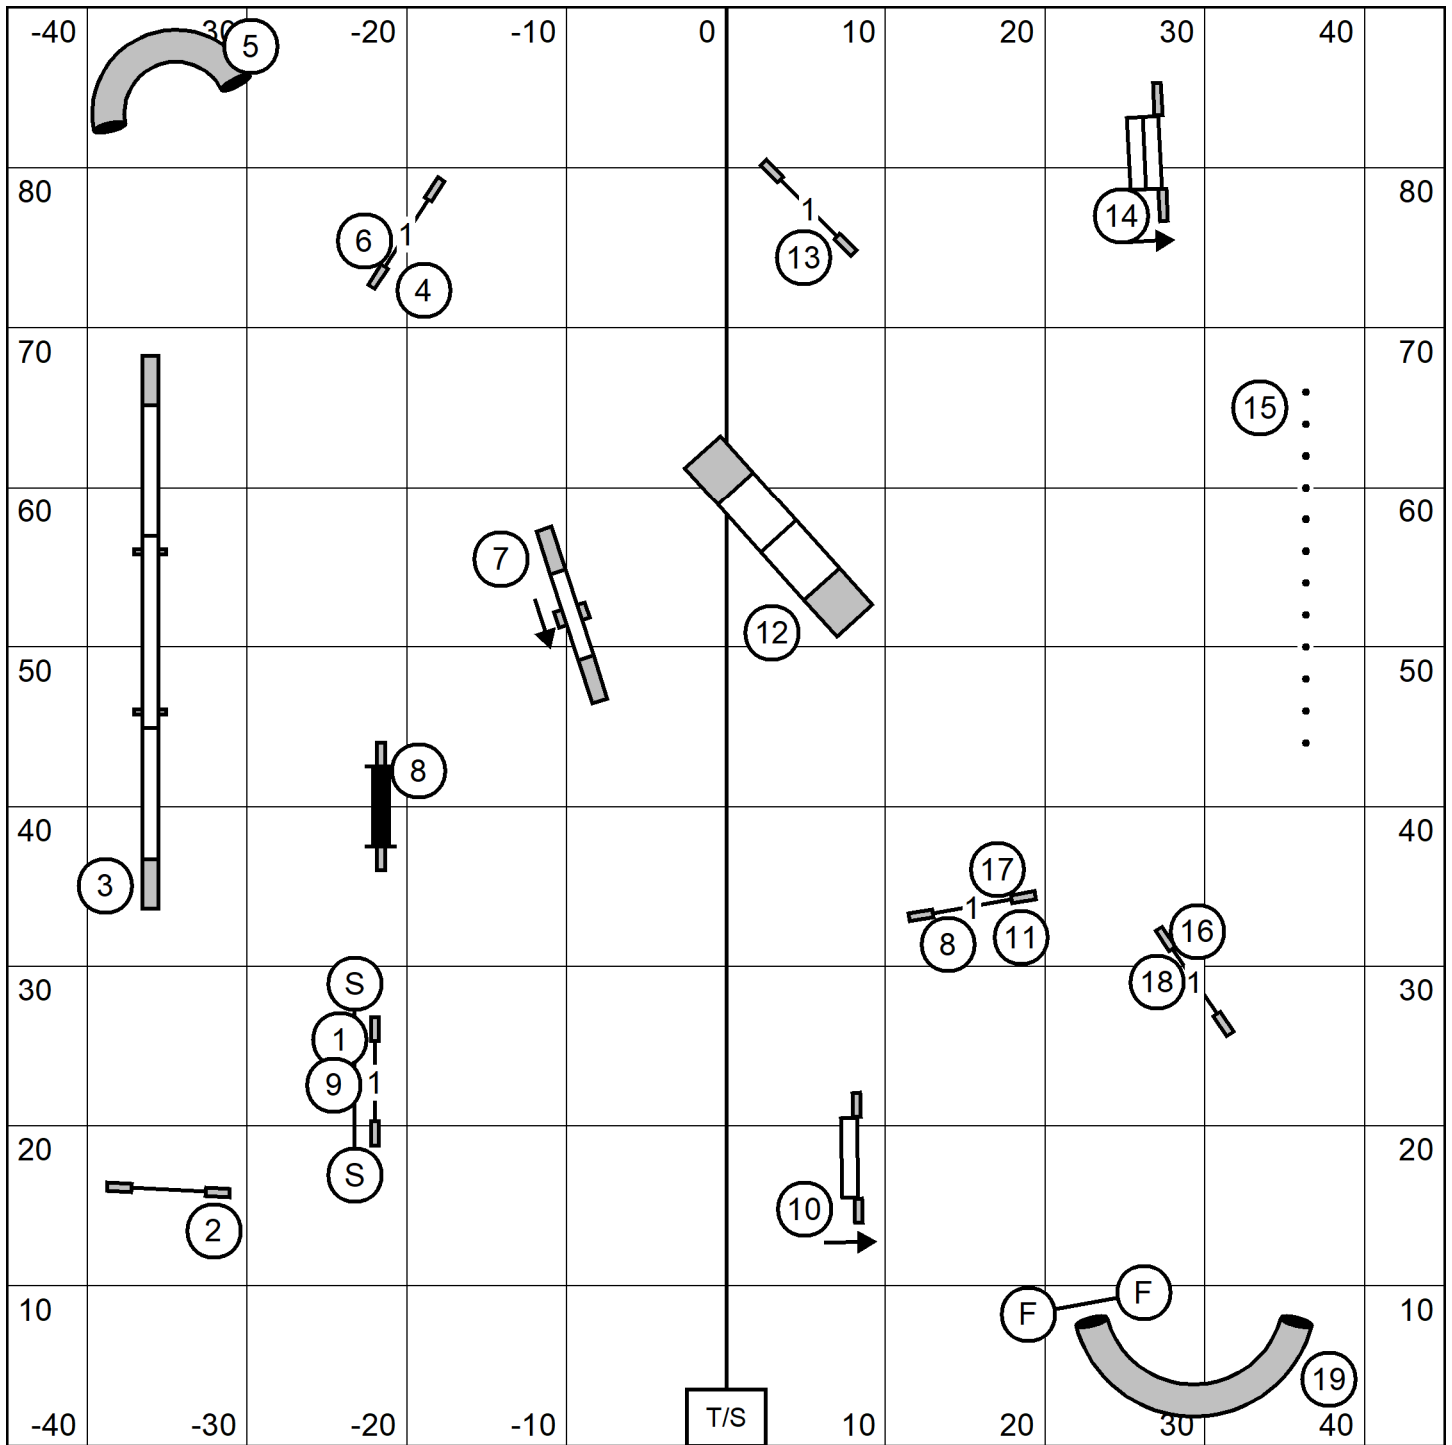

Leap Agility Club of Central Massachusetts
Star Hill Family Athletic Center, Tolland, CT
Judge Dr. Roger O'Sullivan 30 May 21 Sun

PREMIER
STANDARD