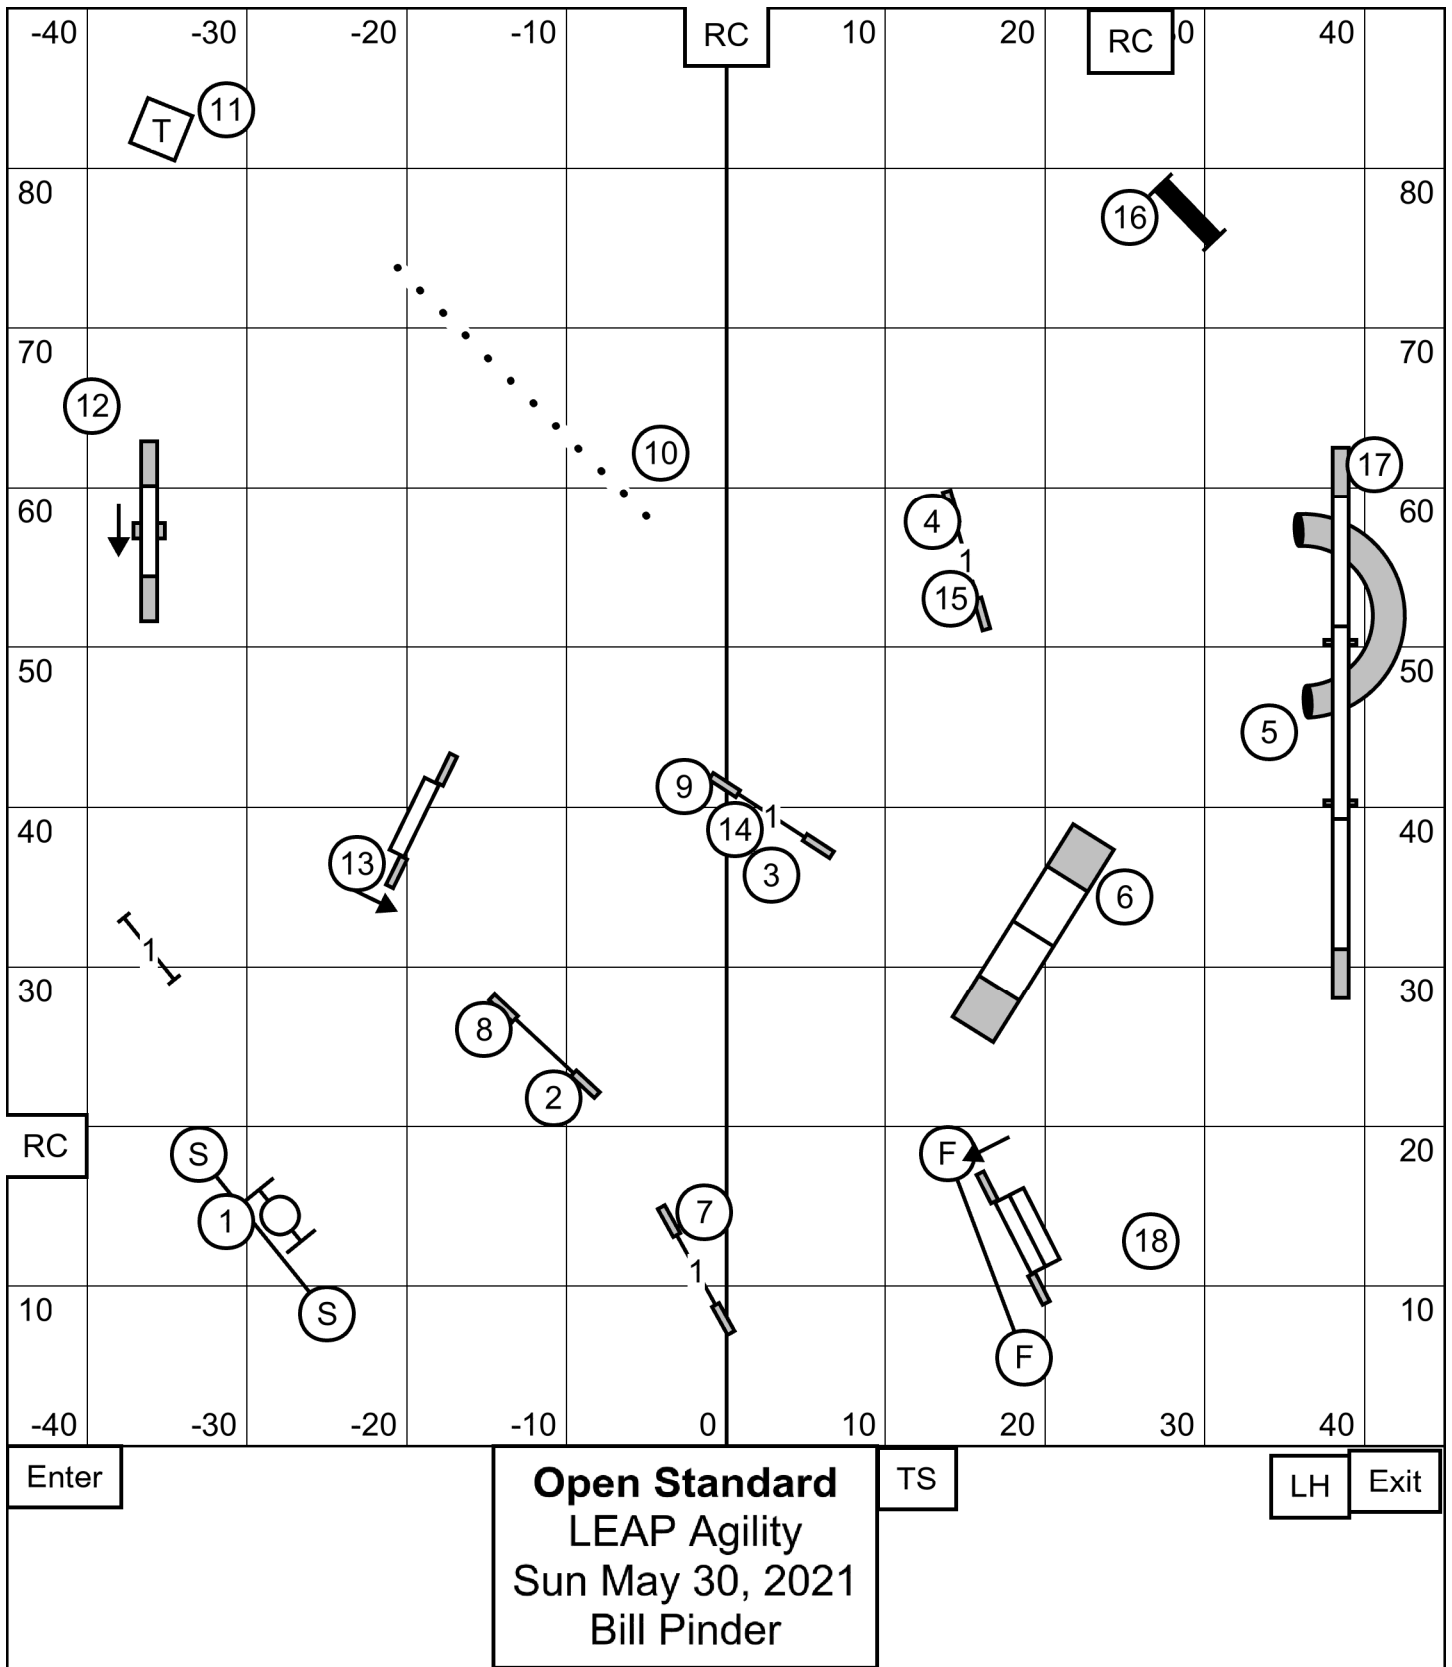

Open Send 4-white 5
 Novice Send 4-black 5

Enter

Open/Novice FAST
 LEAP Agility
 Sun May 30, 2021
 Bill Pinder

LH Exit

Open Standard
LEAP Agility
 Sun May 30, 2021
 Bill Pinder

Enter

Premier JWW
 LEAP Agility
 Sun May 30, 2021
 Bill Pinder

LH Exit

EX/MAS solid 5-7-3 in flow

OPEN dotted 7-5 or 5-7 in flow

NOVICE dashed 7-5 or 5-7 in flow

Leap Agility Club of Central Massachusetts
Star Hill Family Athletic Center, Tolland, CT
Judge Dr. Roger O'Sullivan 30 May 21 Sun