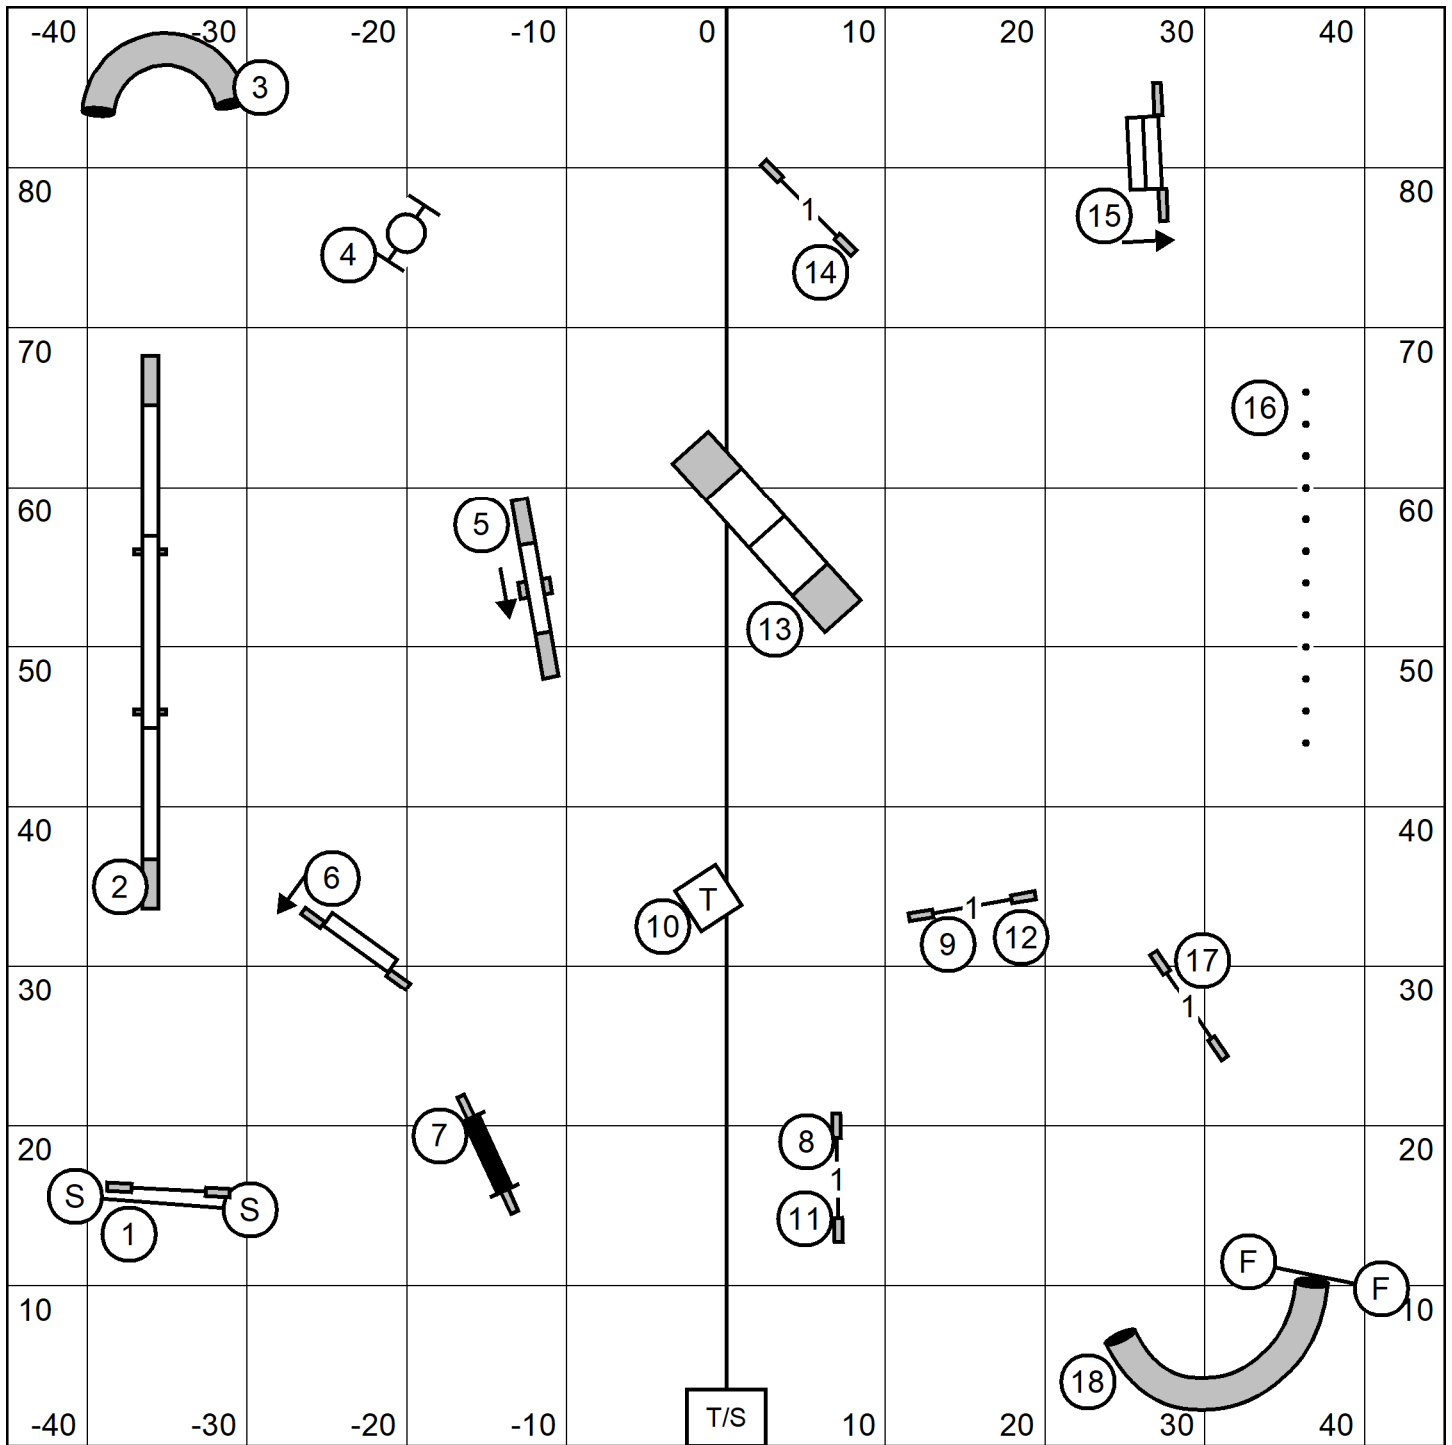

Leap Agility Club of Central Massachusetts
Star Hill Family Athletic Center, Tolland, CT
Judge Dr. Roger O'Sullivan 30 May 21 Sun

**EX/MAS
STANDARD**