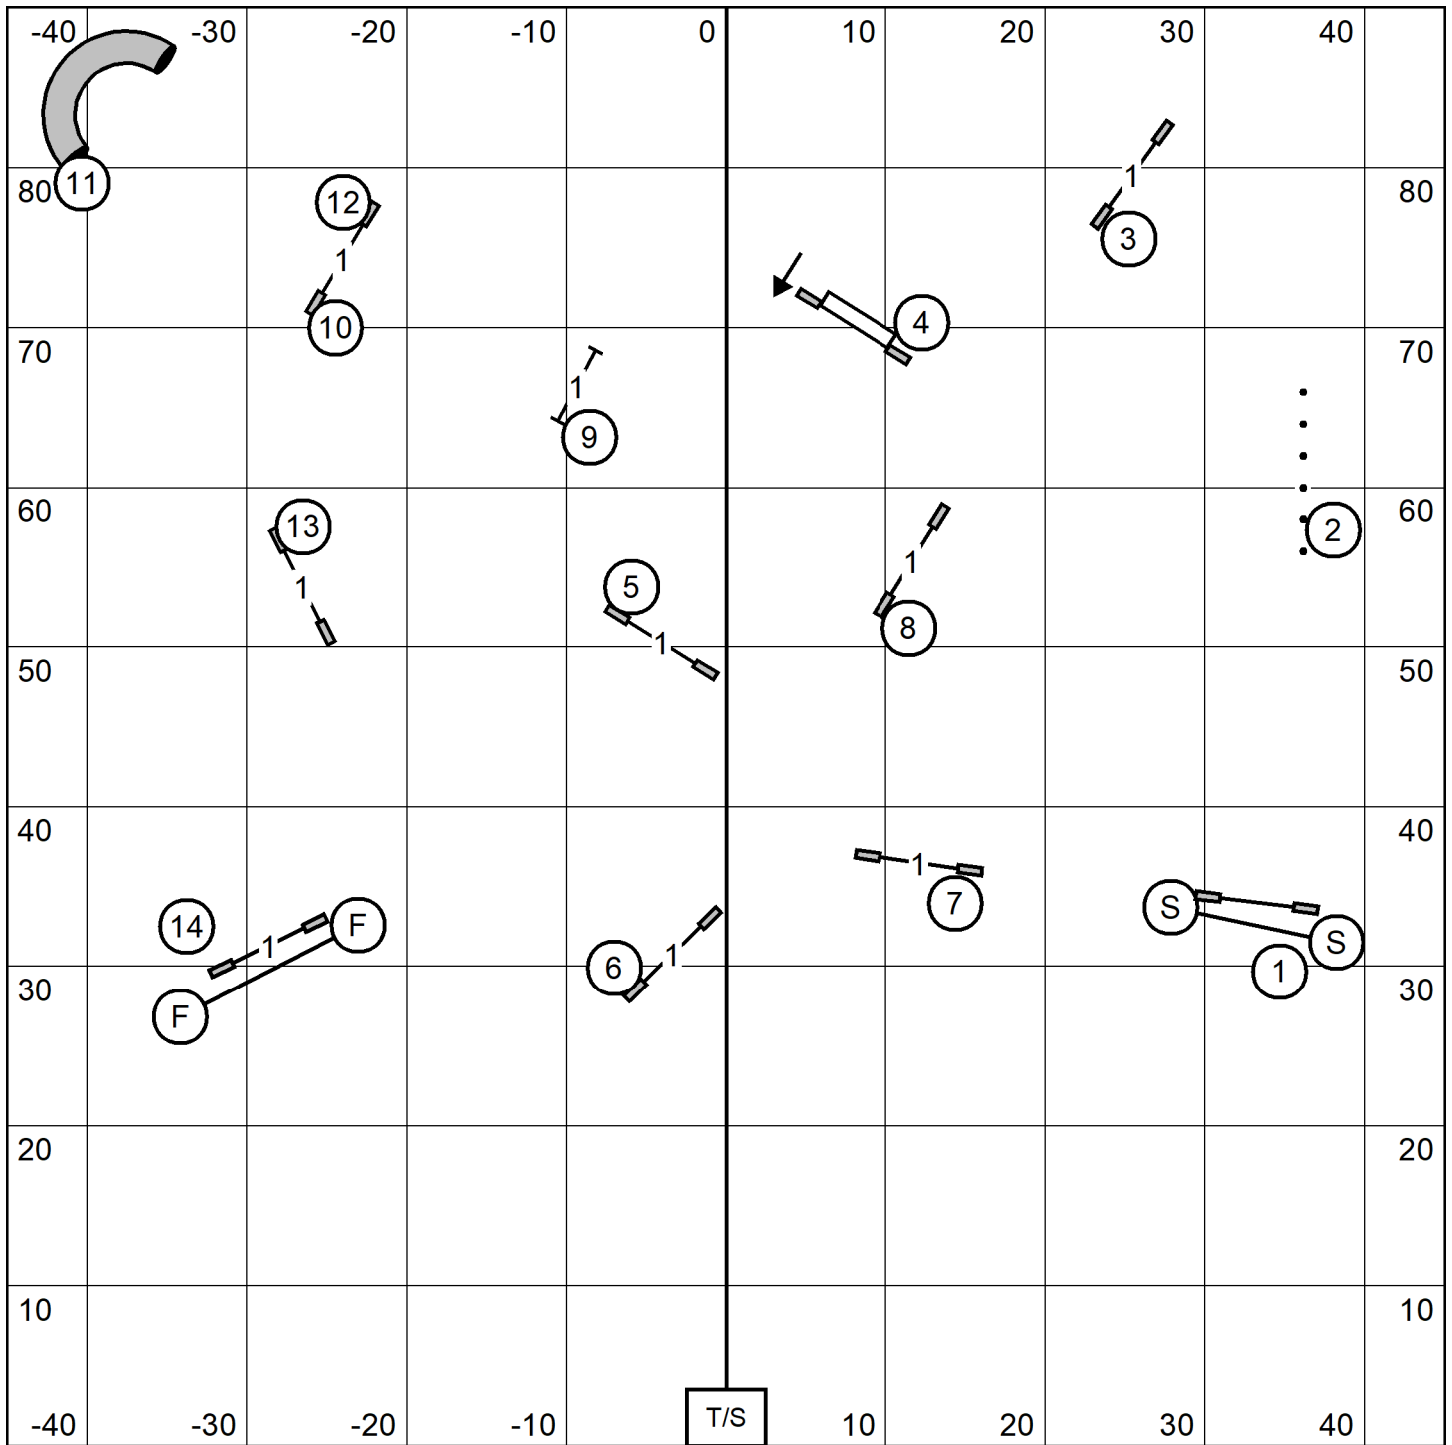

Leap Agility Club of Central Massachusetts
Star Hill Family Athletic Center, Tolland, CT
Judge Dr. Roger O'Sullivan 30 May 21 Sun

NOVICE
JWW