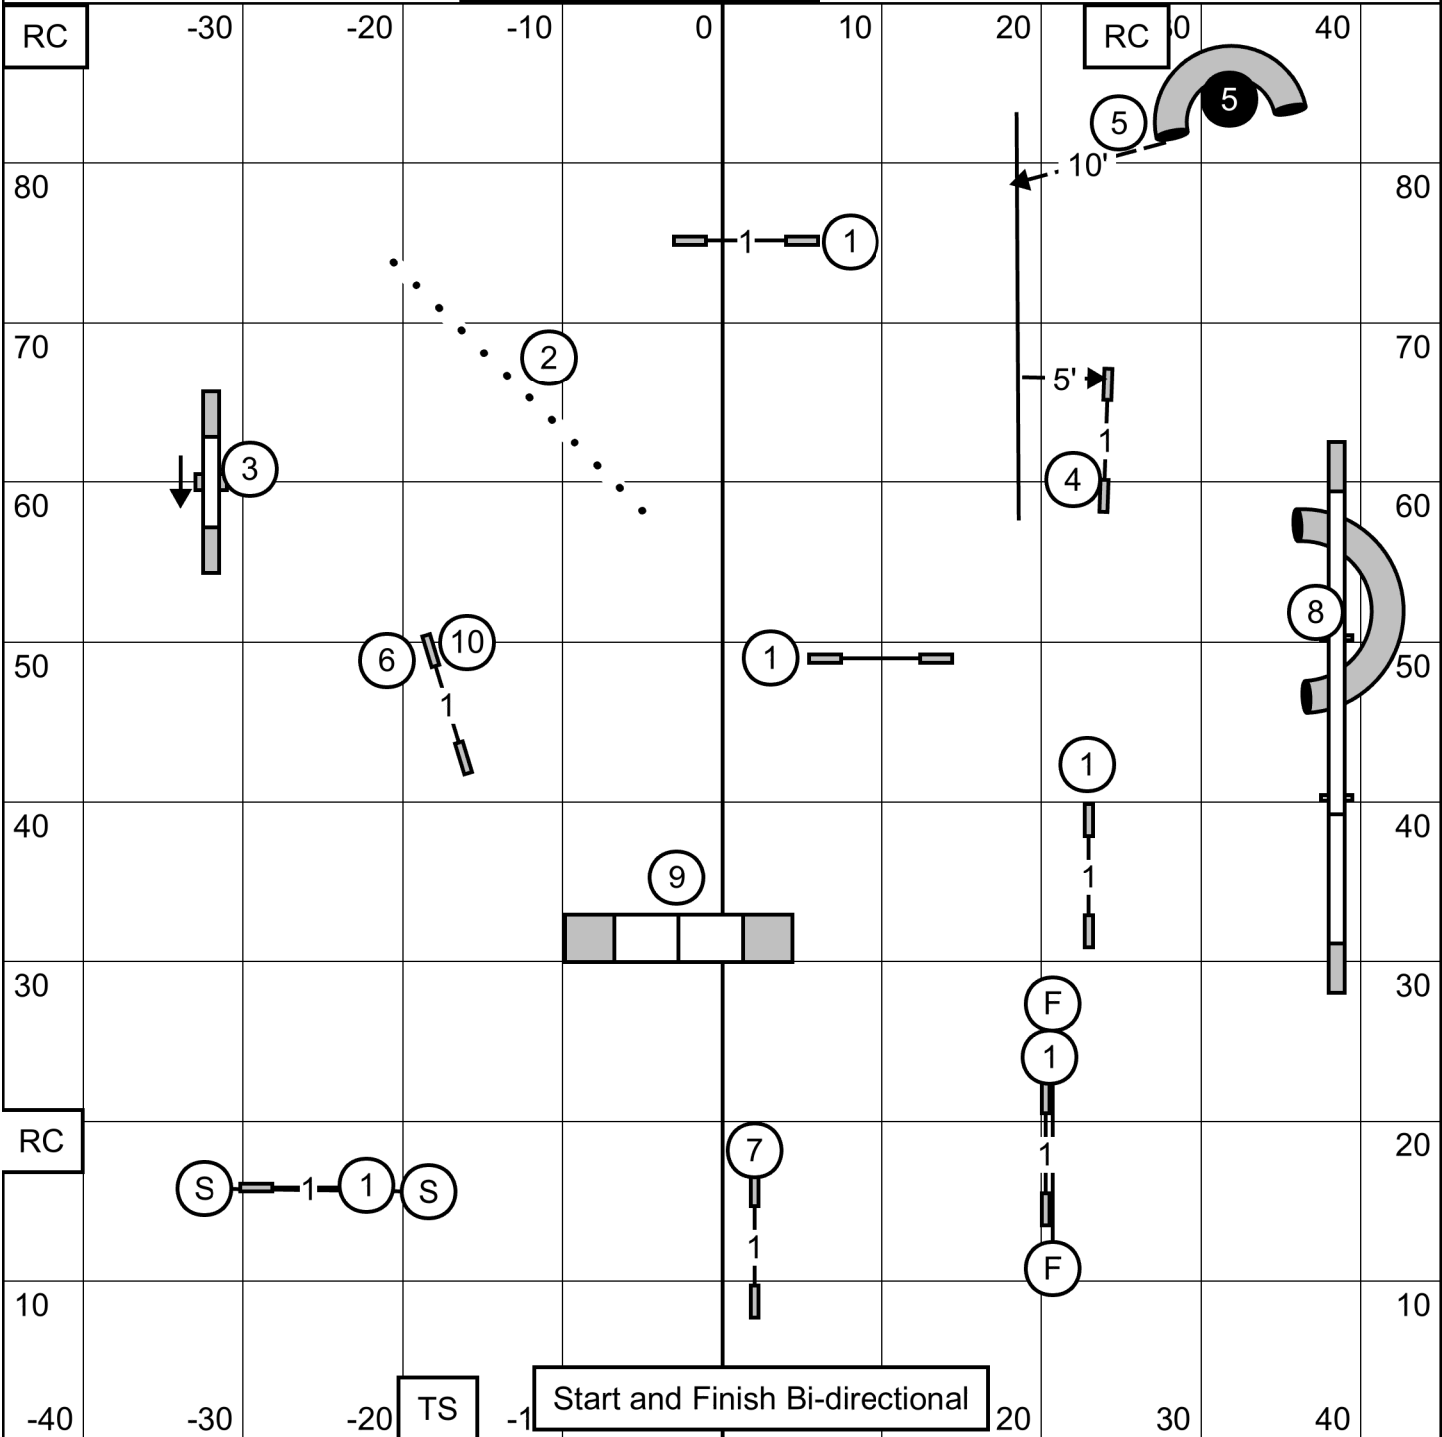

Open Send 4-white 5
Novice Send 4-black 5

Enter

Open/Novice FAST
LEAP Agility
Sun May 30, 2021
Bill Pinder

LH Exit