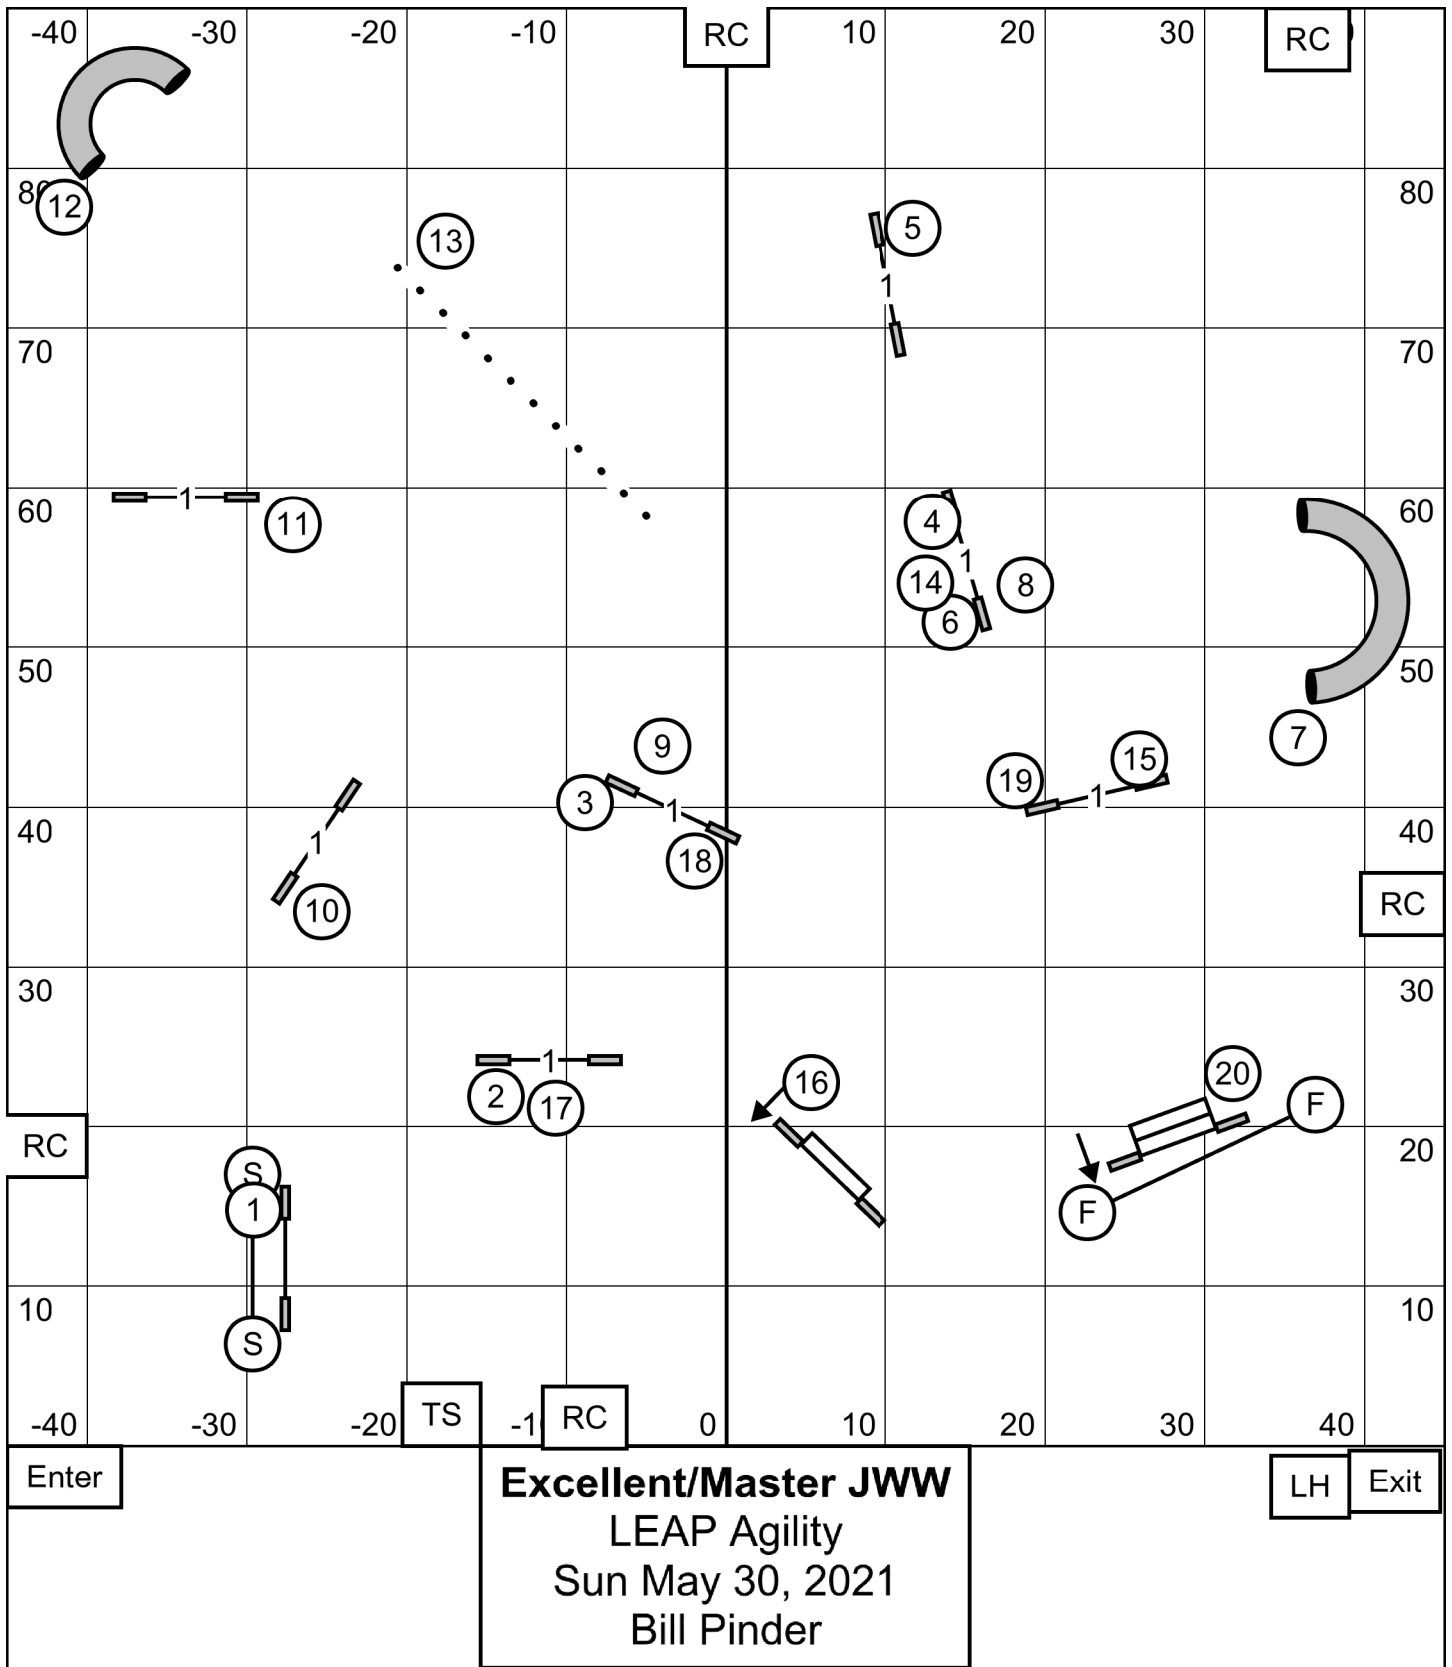

Open Send 4-white 5
 Novice Send 4-black 5

Enter

Open/Novice FAST
 LEAP Agility
 Sun May 30, 2021
 Bill Pinder

LH Exit

Open Standard
LEAP Agility
 Sun May 30, 2021
 Bill Pinder

Enter

Premier JWW
 LEAP Agility
 Sun May 30, 2021
 Bill Pinder

LH Exit

EX/MAS solid 5-7-3 in flow

OPEN dotted 7-5 or 5-7 in flow

NOVICE dashed 7-5 or 5-7 in flow

Leap Agility Club of Central Massachusetts
Star Hill Family Athletic Center, Tolland, CT
Judge Dr. Roger O'Sullivan 30 May 21 Sun