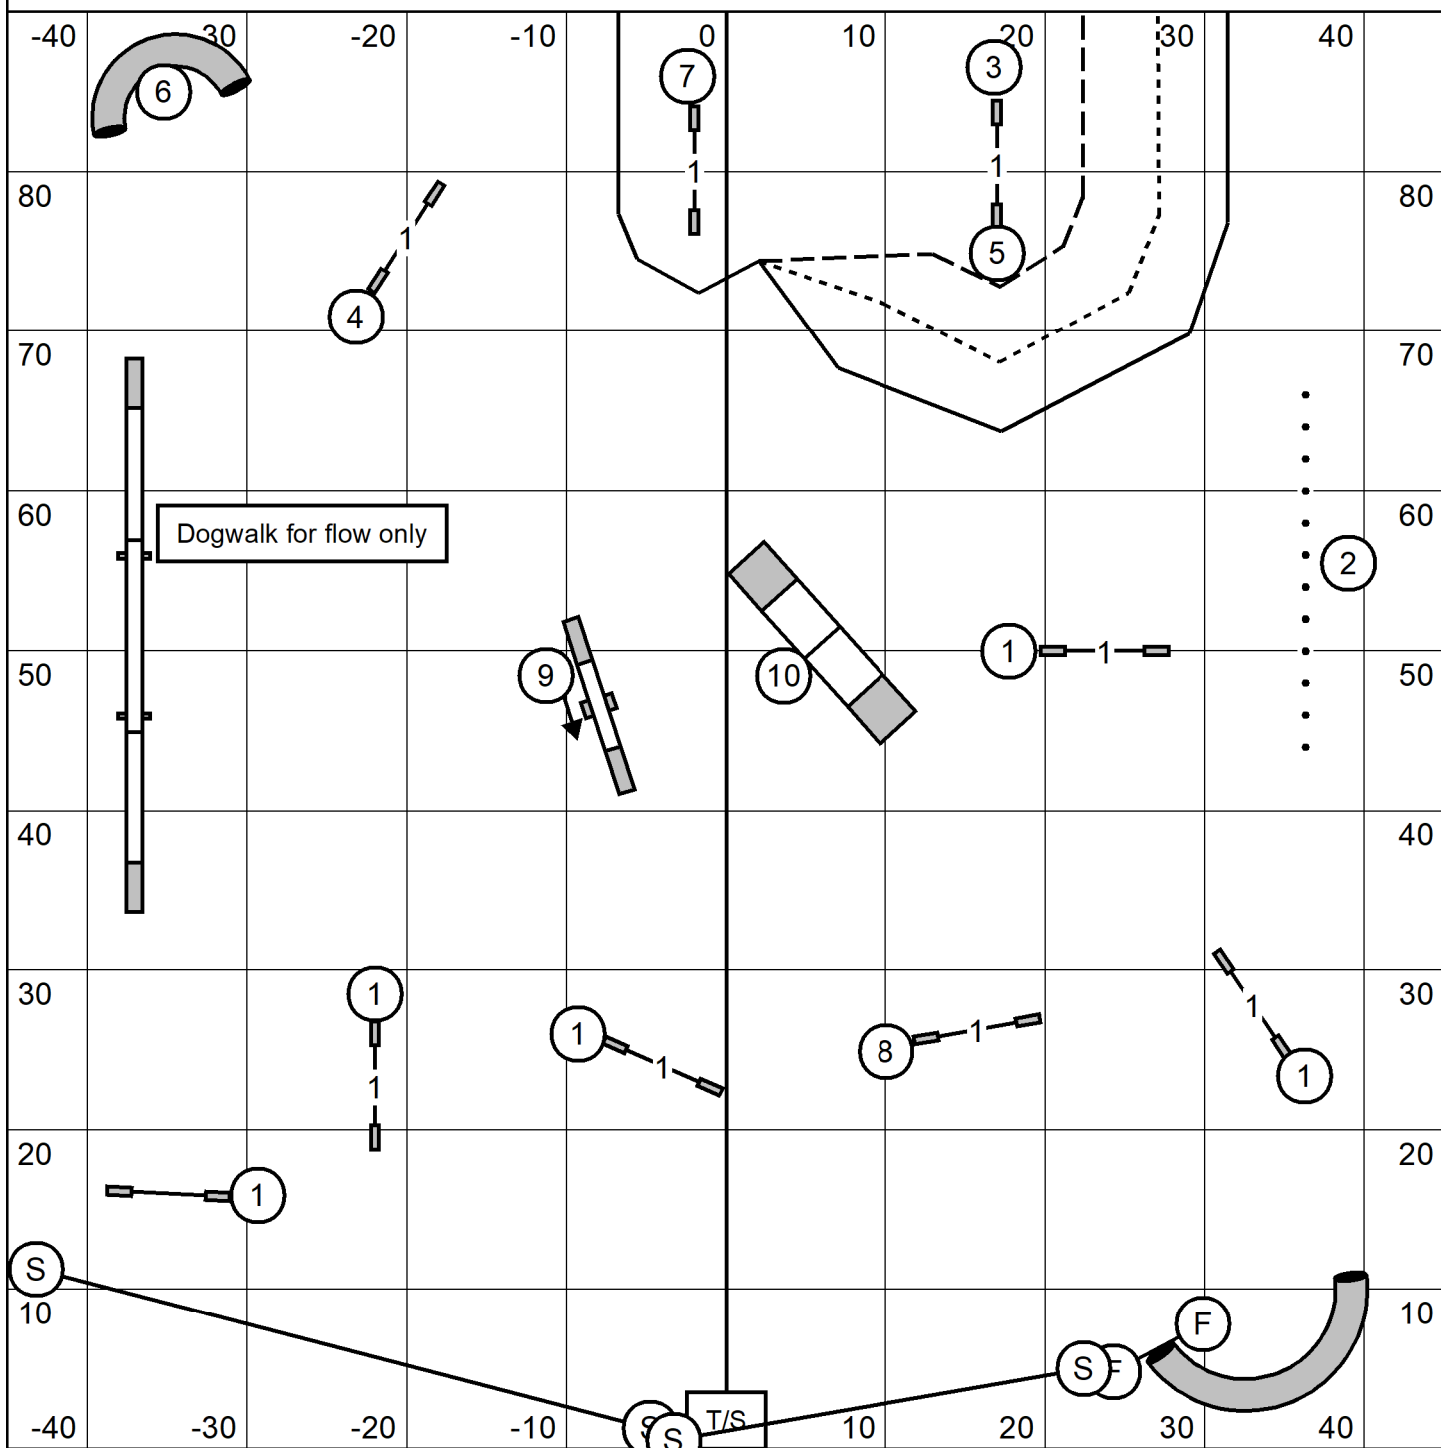

Open Send 4-white 5
 Novice Send 4-black 5

Enter

Open/Novice FAST
 LEAP Agility
 Sun May 30, 2021
 Bill Pinder

LH Exit

Open Standard
LEAP Agility
 Sun May 30, 2021
 Bill Pinder

Enter

Premier JWW
 LEAP Agility
 Sun May 30, 2021
 Bill Pinder

LH Exit

EX/MAS solid 5-7-3 in flow

OPEN dotted 7-5 or 5-7 in flow

NOVICE dashed 7-5 or 5-7 in flow

Leap Agility Club of Central Massachusetts
Star Hill Family Athletic Center, Tolland, CT
Judge Dr. Roger O'Sullivan 30 May 21 Sun