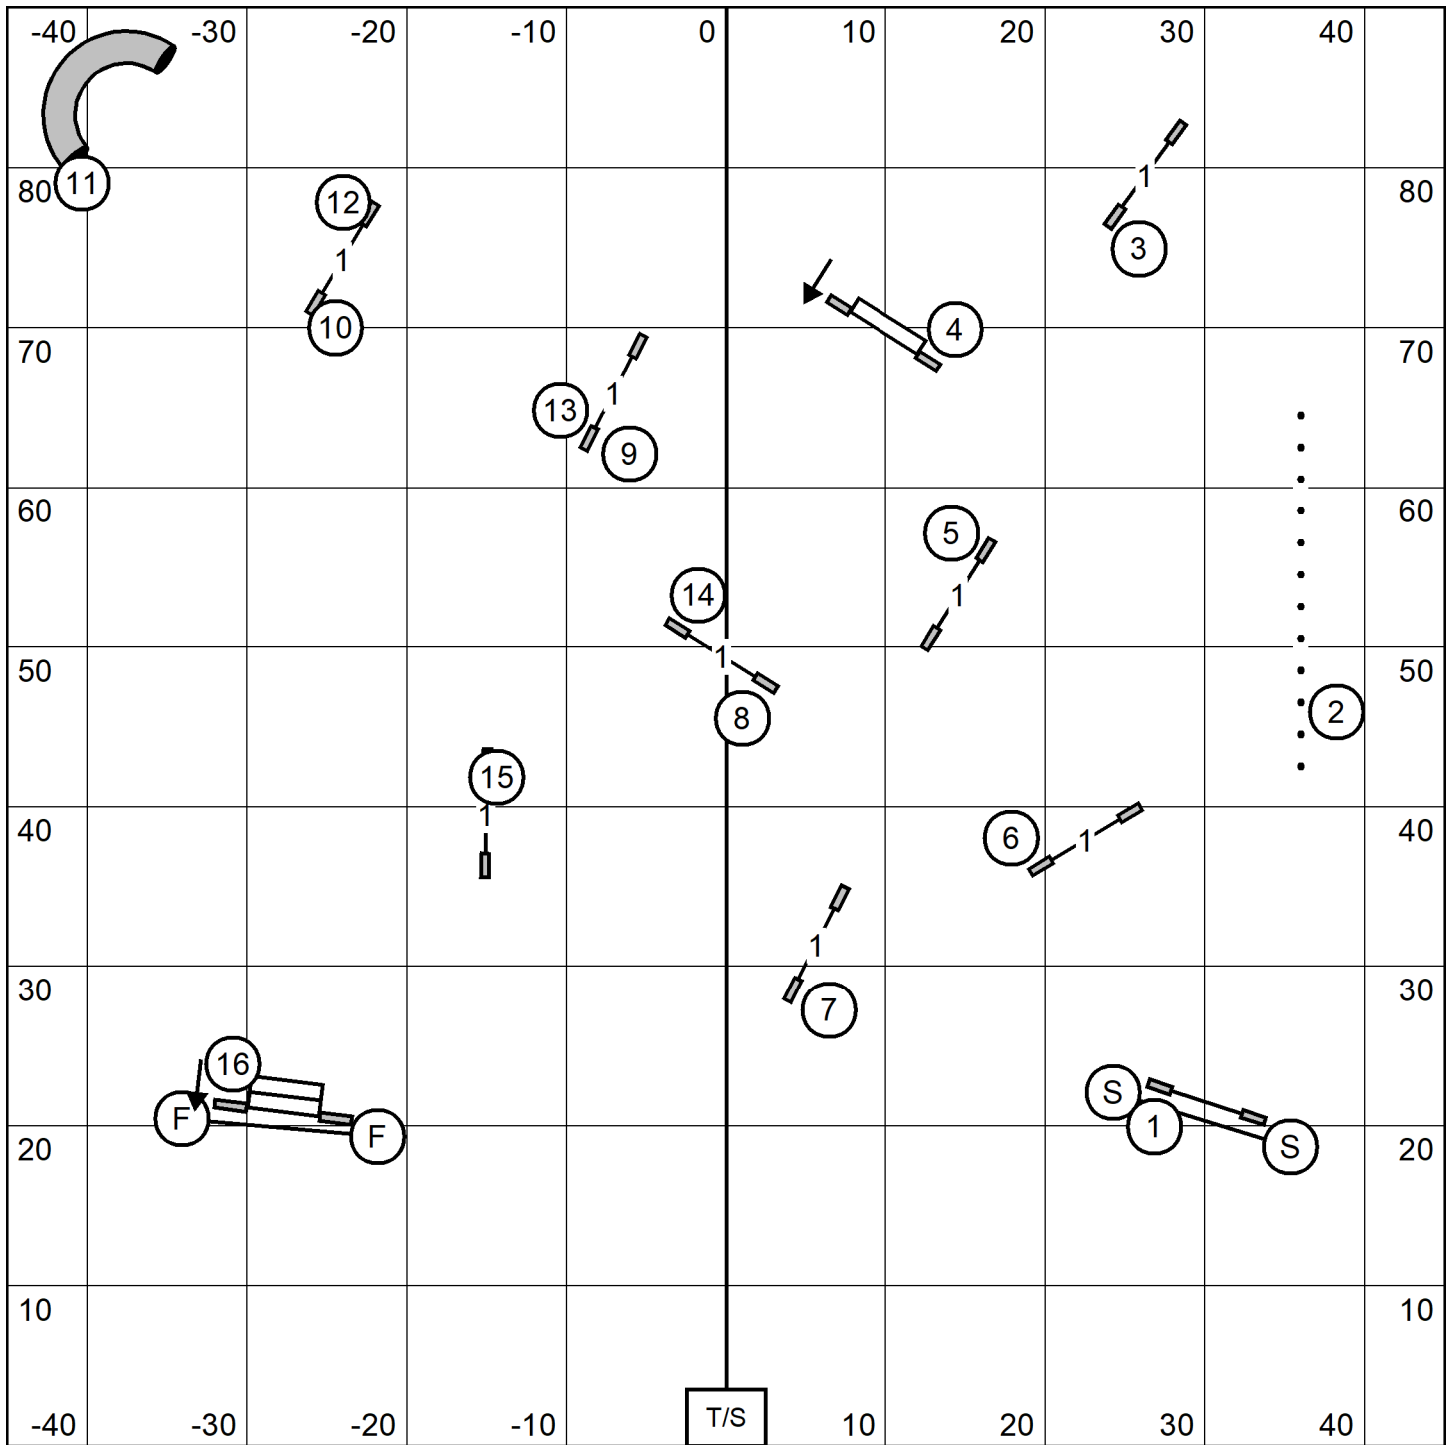

LH Exit

EX/MAS solid 5-7-3 in flow

OPEN dotted 7-5 or 5-7 in flow

NOVICE dashed 7-5 or 5-7 in flow

Leap Agility Club of Central Massachusetts
Star Hill Family Athletic Center, Tolland, CT
Judge Dr. Roger O'Sullivan 30 May 21 Sun

FAST
ALL LEVELS

Leap Agility Club of Central Massachusetts
Star Hill Family Athletic Center, Tolland, CT
Judge Dr. Roger O'Sullivan 30 May 21 Sun

PREMIER
STANDARD

Leap Agility Club of Central Massachusetts
 Star Hill Family Athletic Center, Tolland, CT
 Judge Dr. Roger O'Sullivan 30 May 21 Sun

**EX/MAS
 STANDARD**

Leap Agility Club of Central Massachusetts
Star Hill Family Athletic Center, Tolland, CT
Judge Dr. Roger O'Sullivan 30 May 21 Sun

OPEN
JWW

Leap Agility Club of Central Massachusetts
 Star Hill Family Athletic Center, Tolland, CT
 Judge Dr. Roger O'Sullivan 30 May 21 Sun