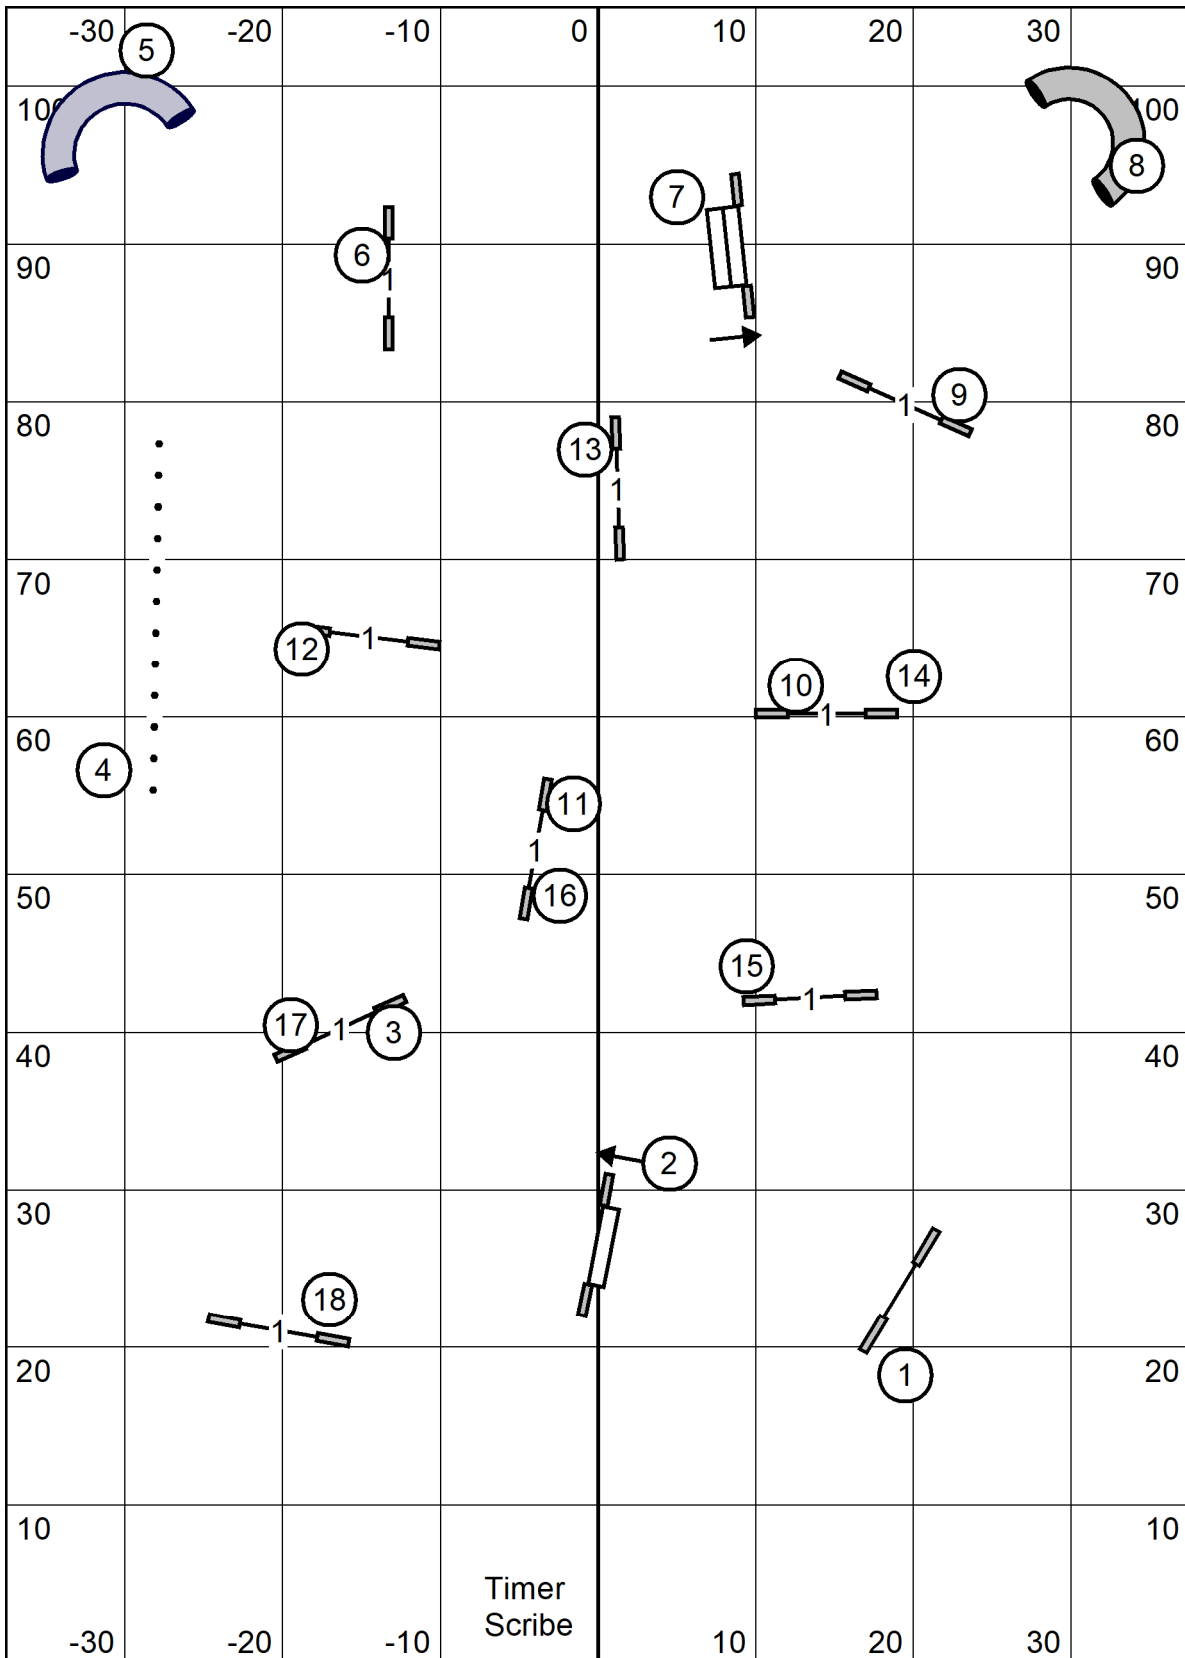

Icelandic Sheepdog Assoc of America

American K-9, Amherst, MA
Indoors Black Matted 76 x 105
Friday June 4, 2021
Lavonda L. Herring

Exc/Masters Jww-2