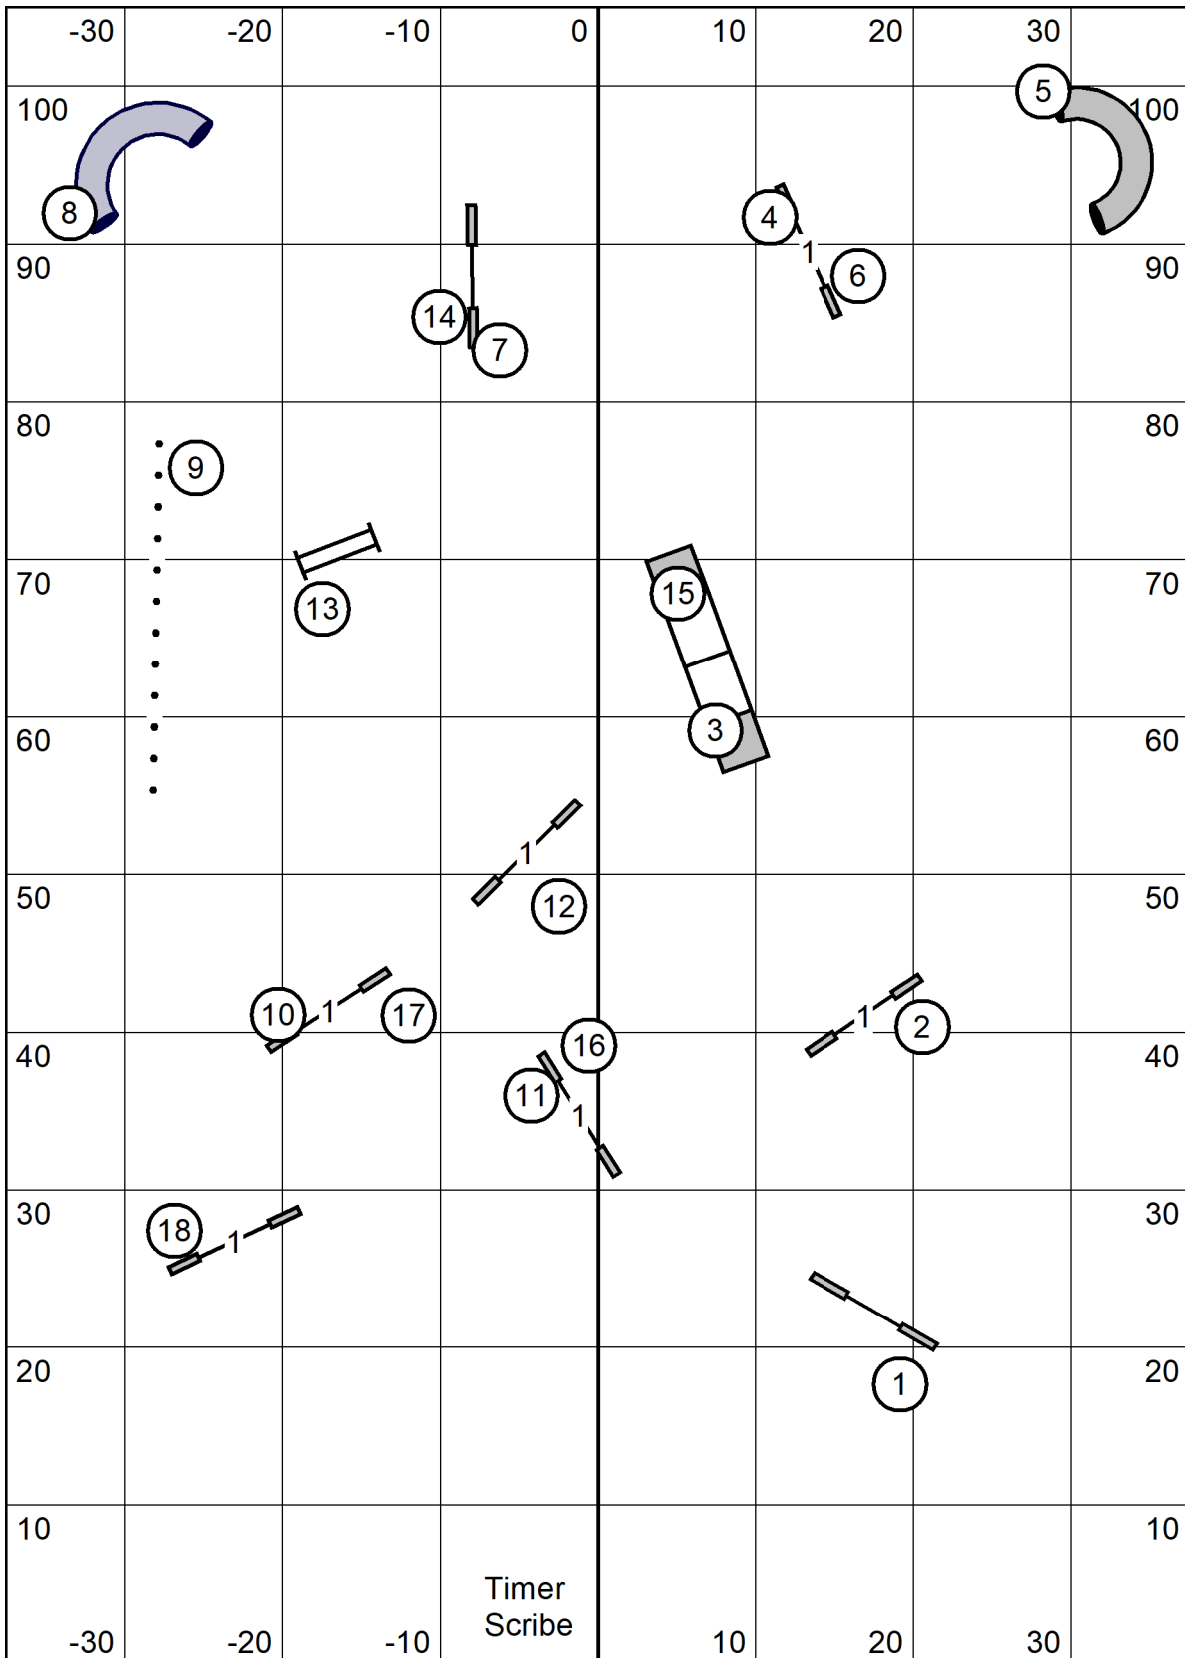

Icelandic Sheepdog Assoc of America

American K-9, Amherst, MA
Indoors Black Matted 76 x 105

Friday June 4, 2021

Lavonda L. Herring

Time 2 Beat