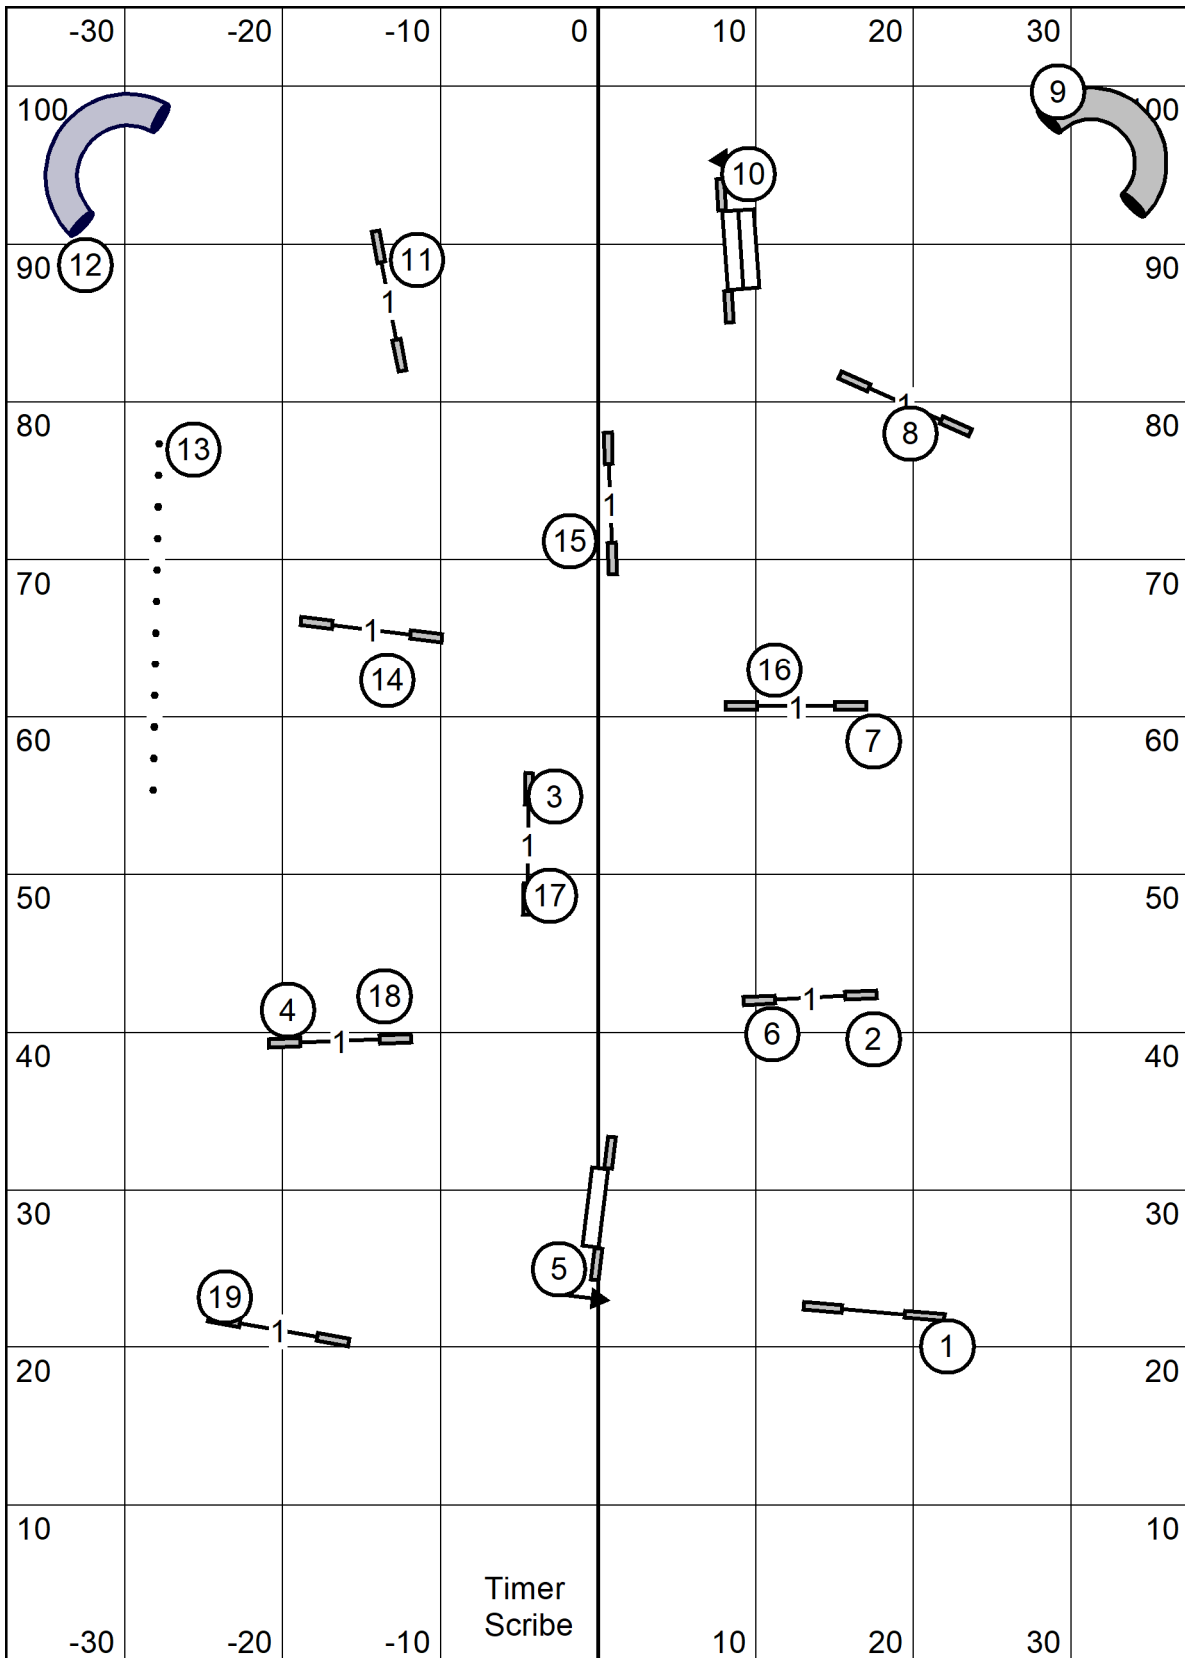

Exc/Masters Standard-2

Icelandic Sheepdog Assoc of America

American K-9, Amherst, MA
Indoors Black Matted 76 x 105

Friday June 4, 2021

Lavonda L. Herring

Time 2 Beat

Icelandic Sheepdog Assoc of America

American K-9, Amherst, MA
 Indoors Black Matted 76 x 105
 Friday June 4, 2021
 Lavonda L. Herring