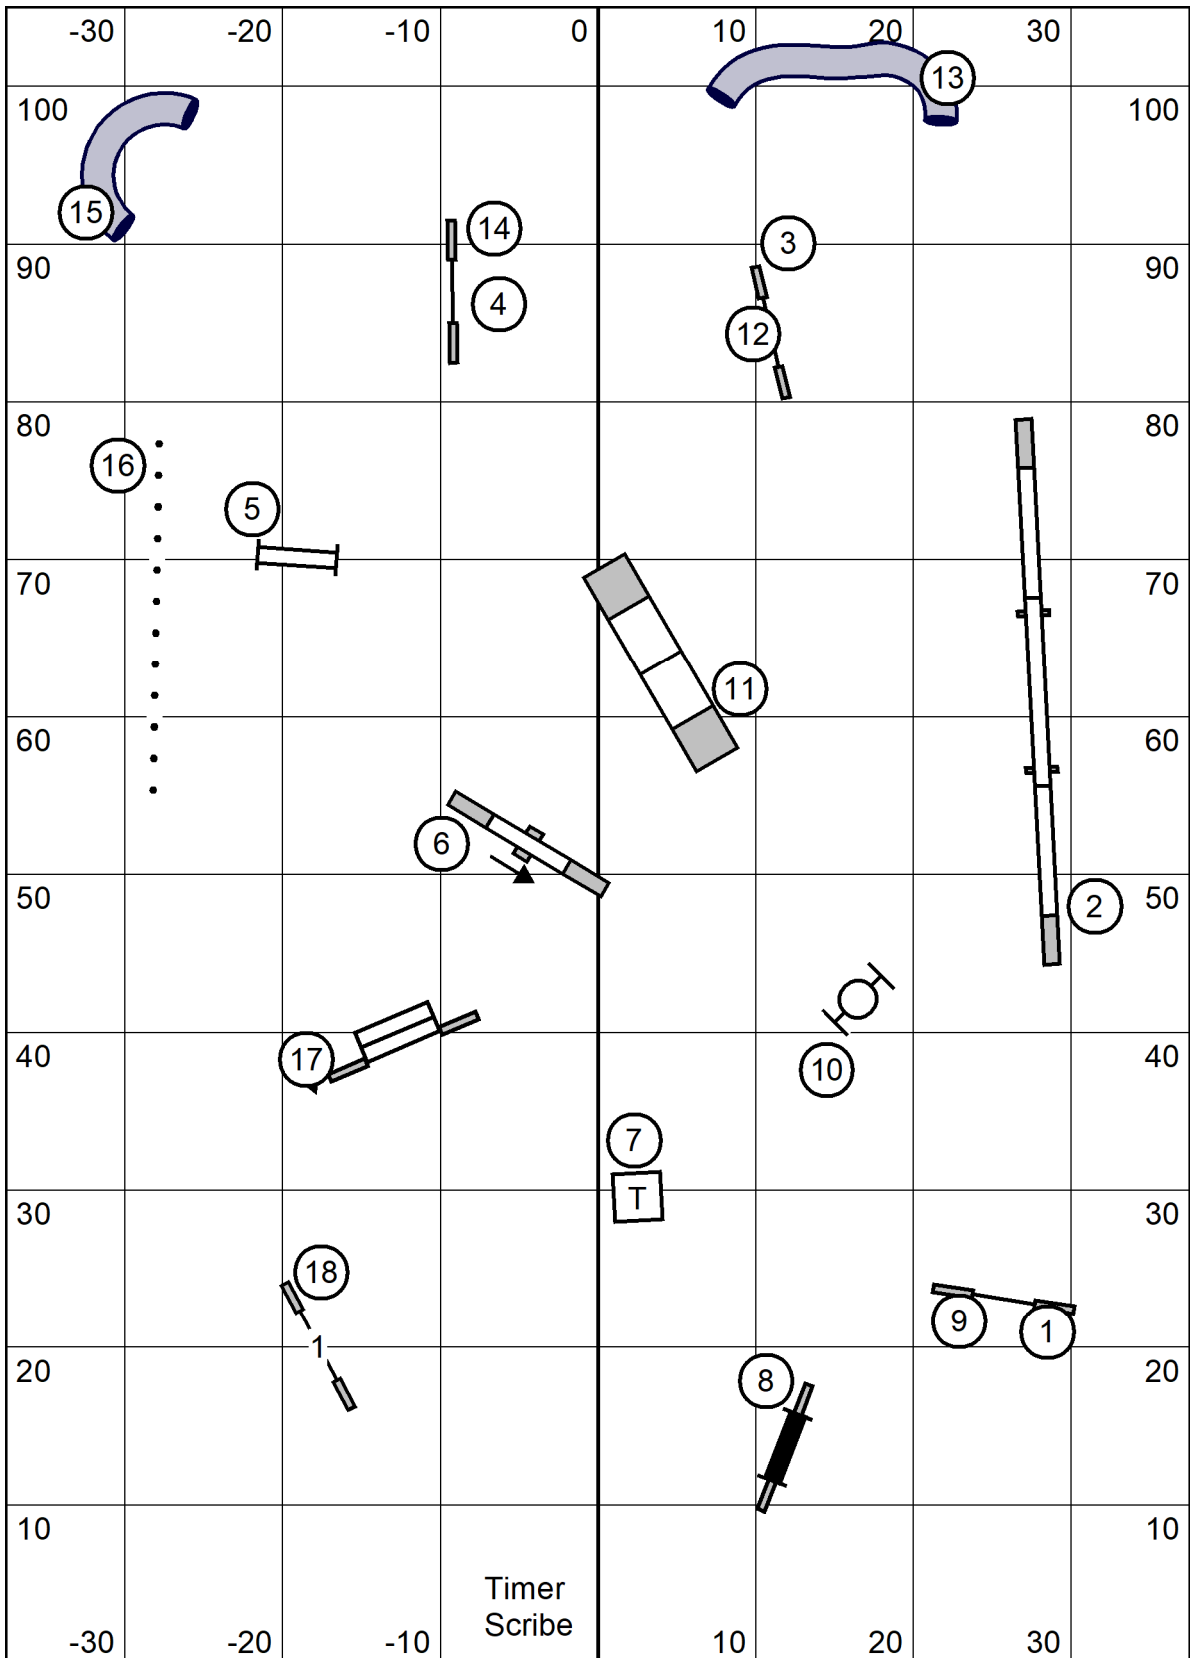

Icelandic Sheepdog Assoc of America

American K-9, Amherst, MA
Indoors Black Matted 76 x 105

Friday June 4, 2021

Lavonda L. Herring

Premier Standard

Icelandic Sheepdog Assoc of America

American K-9, Amherst, MA

Indoors Black Matted 76 x 105

Friday June 4, 2021

Lavonda L. Herring

Exc/Masters Standard-1

Icelandic Sheepdog Assoc of America

American K-9, Amherst, MA
 Indoors Black Matted 76 x 105
 Friday June 4, 2021
 Lavonda L. Herring