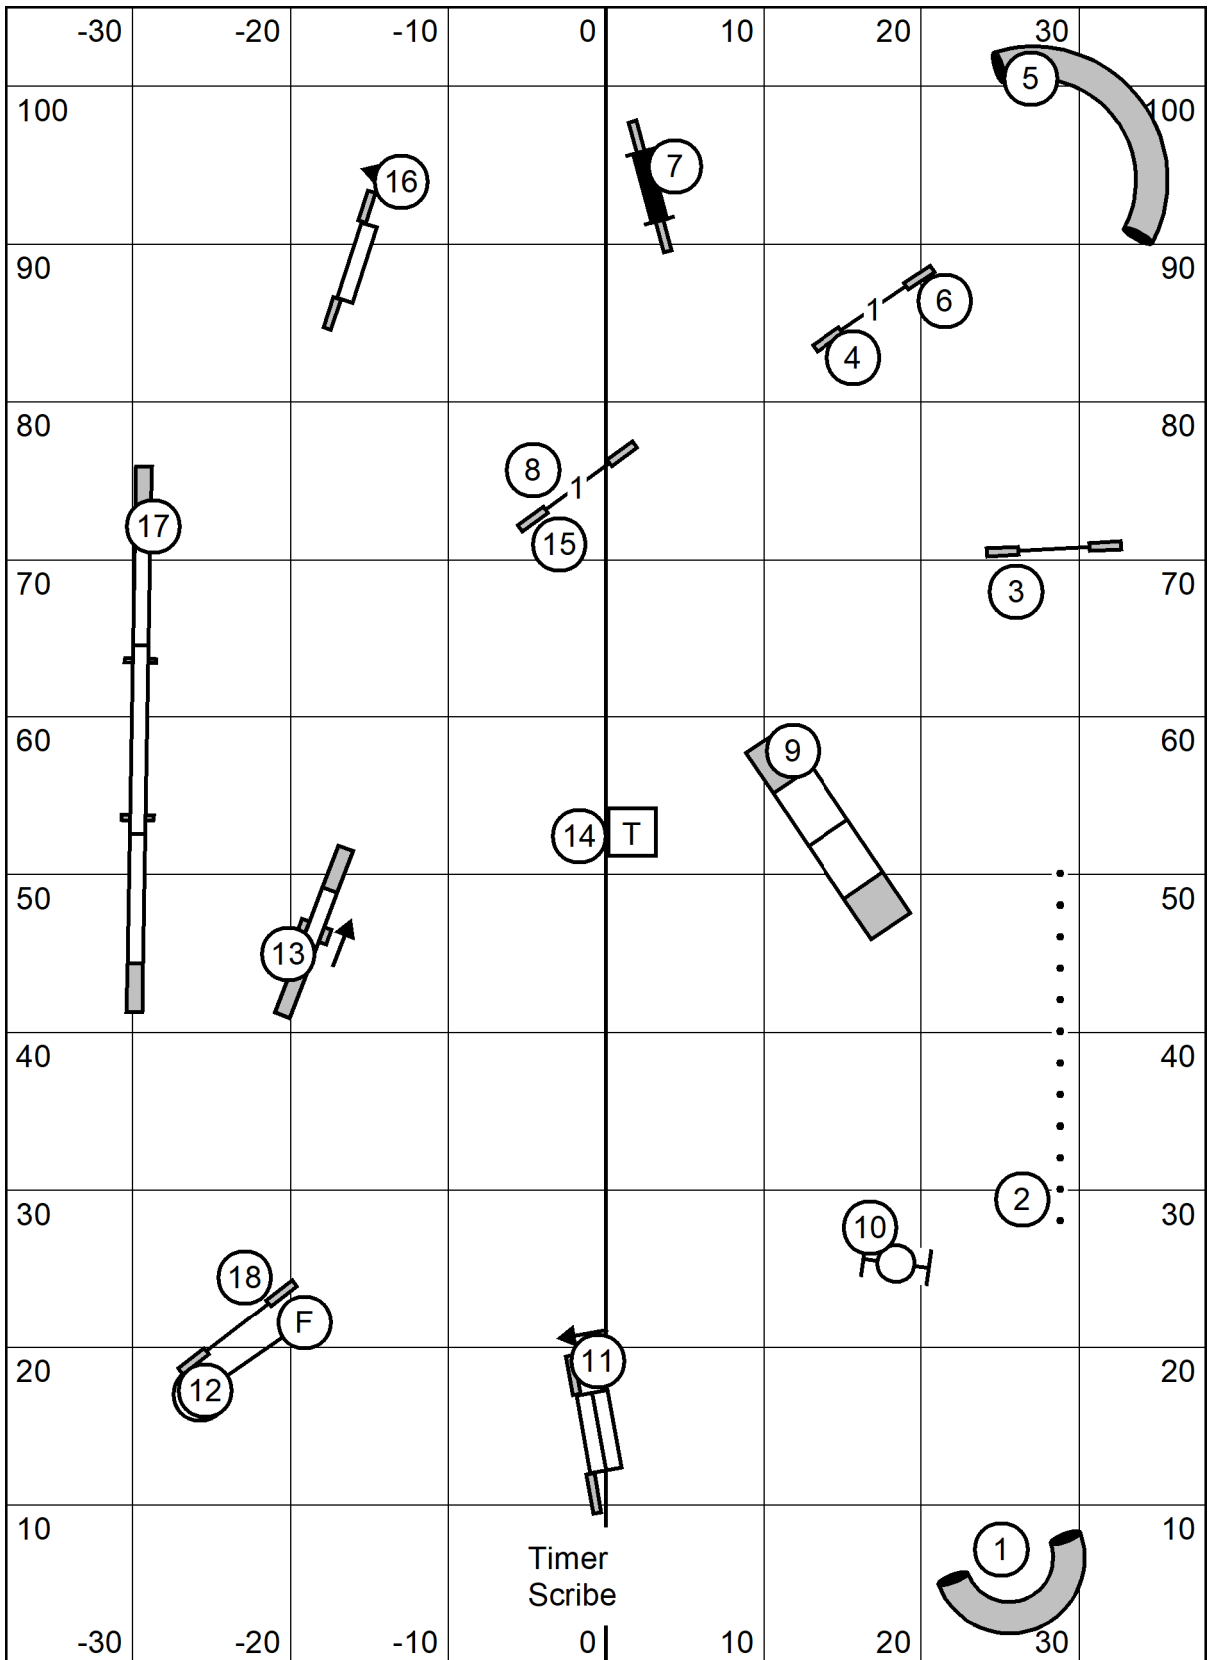

Icelandic Sheepdog Assoc of America

American K-9, Amherst, MA
 Indoors Black Matted 76 x 105
 Thursday June 3, 2021
 Lavonda L. Herring

Novice 7,8 or 8,7
Open 4,5 or 5,6
Exc 4,5,6

FAST

Icelandic Sheepdog Assoc of America