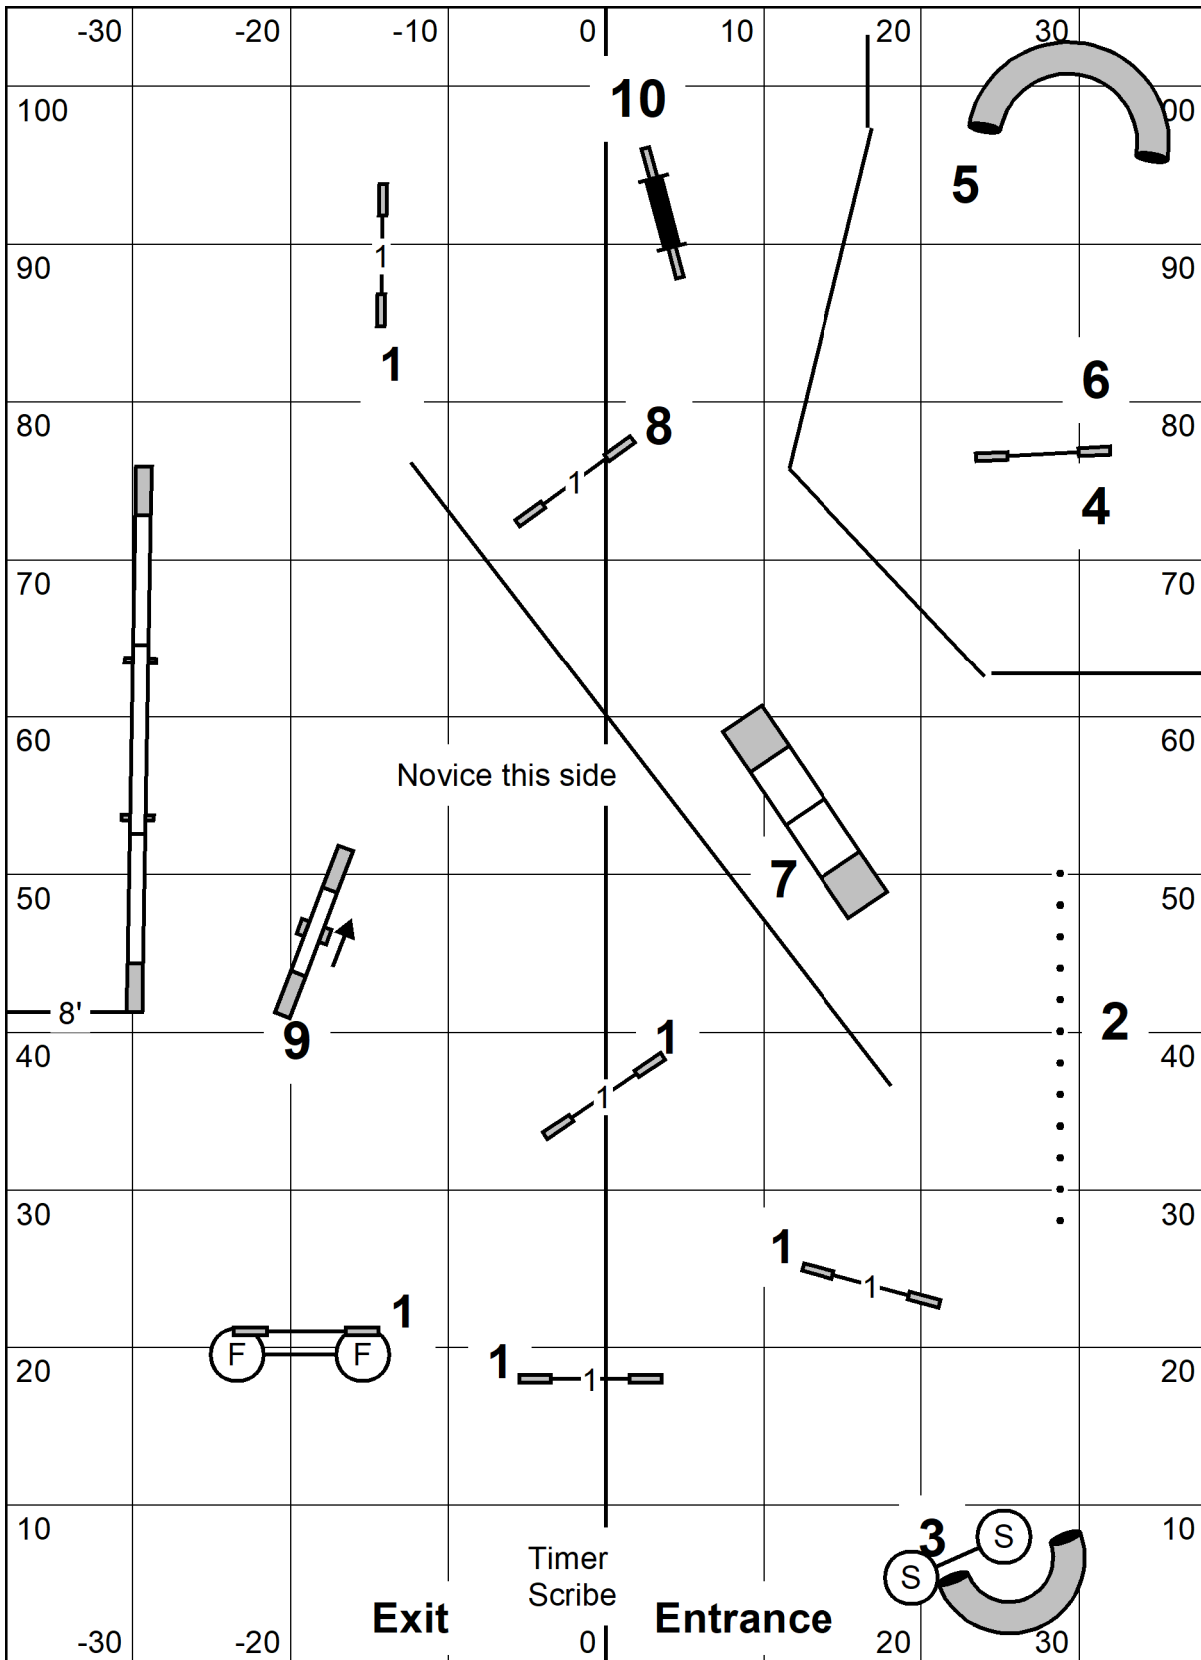

Icelandic Sheepdog Assoc of America

American K-9, Amherst, MA
 Indoors Black Matted 76 x 105
 Thursday June 3, 2021
 Lavonda L. Herring

Novice 7,8 or 8,7
Open 4,5 or 5,6
Exc 4,5,6

FAST

Icelandic Sheepdog Assoc of America