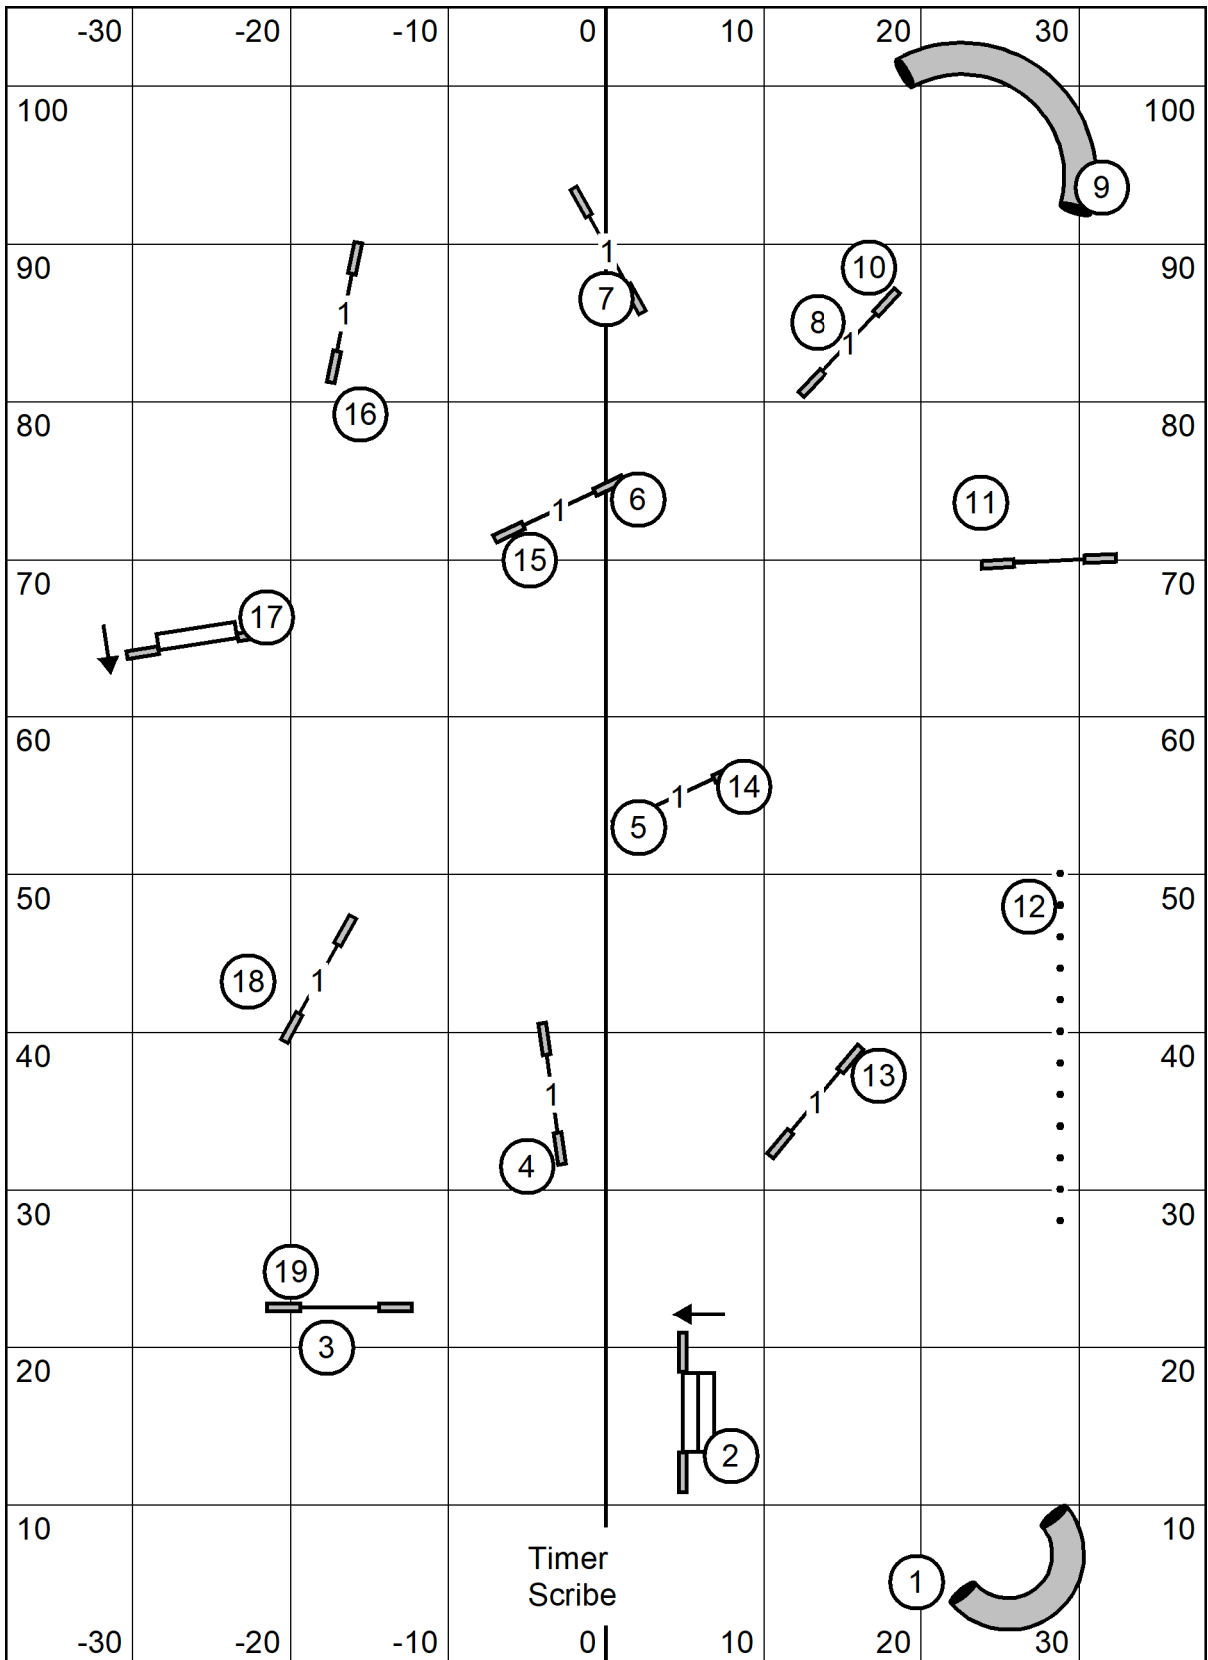

Icelandic Sheepdog Assoc of America

American K-9, Amherst, MA
Indoors Black Matted 76 x 105
Thursday June 3, 2021
Lavonda L. Herring

Exc/Masters Jww-2