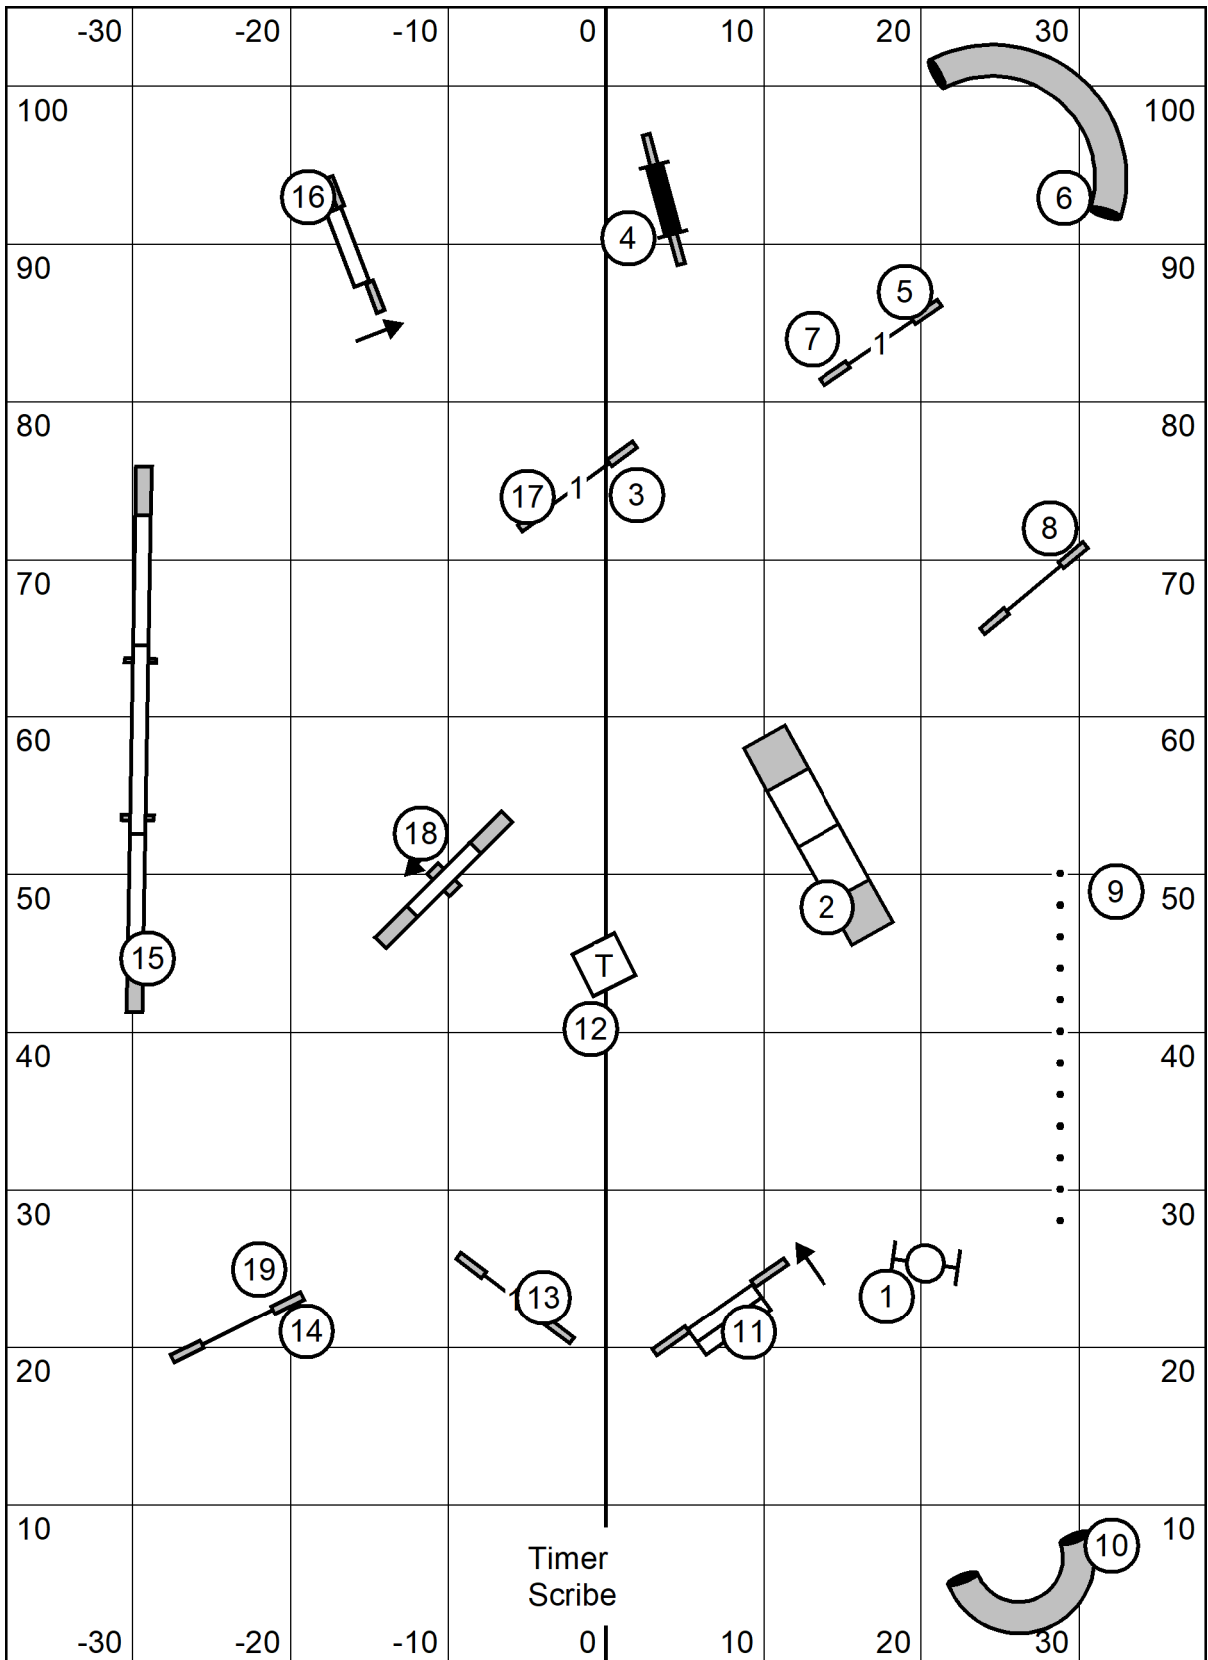

Icelandic Sheepdog Assoc of America

American K-9, Amherst, MA
Indoors Black Matted 76 x 105
Thursday June 3, 2021

Lavonda L. Herring

Exc/Masters Standard-2