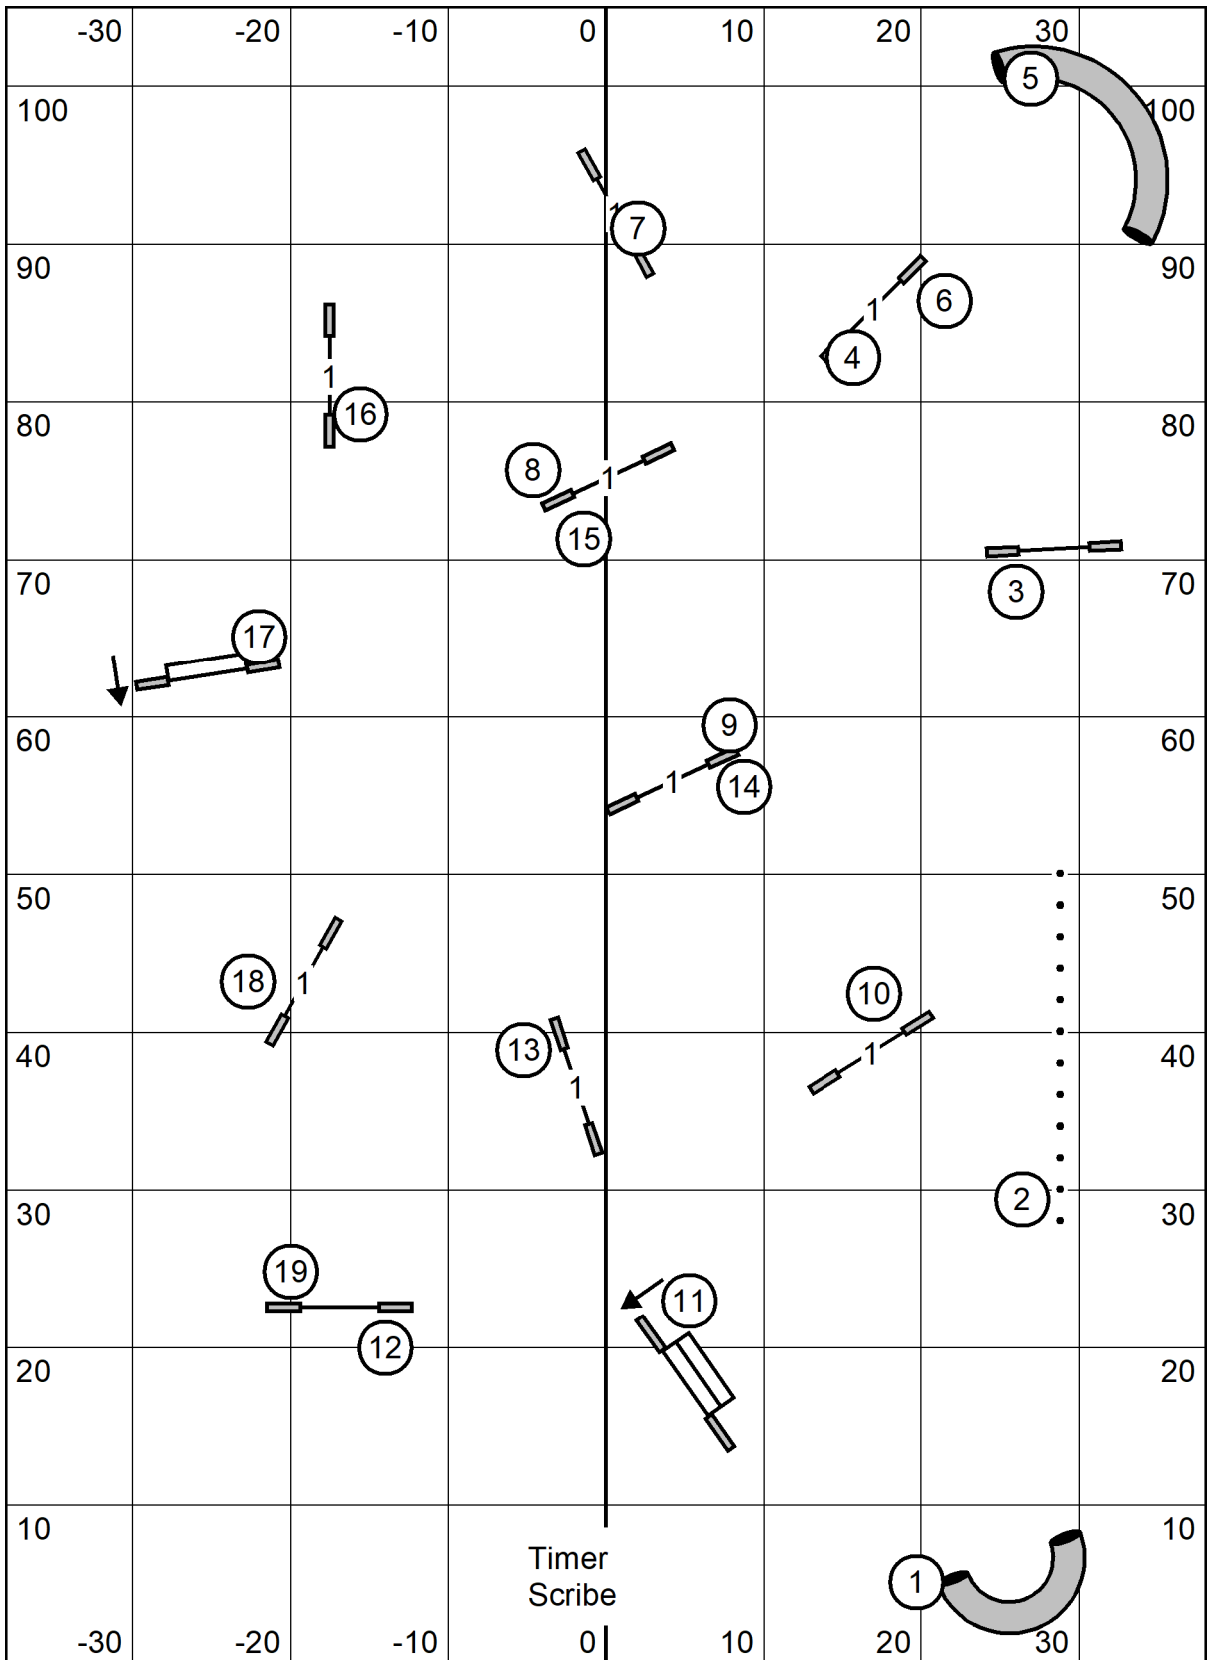

Icelandic Sheepdog Assoc of America

American K-9, Amherst, MA
 Indoors Black Matted 76 x 105

Thursday June 3, 2021

Lavonda L. Herring

Premier Jww

Icelandic Sheepdog Assoc of America

American K-9, Amherst, MA
 Indoors Black Matted 76 x 105