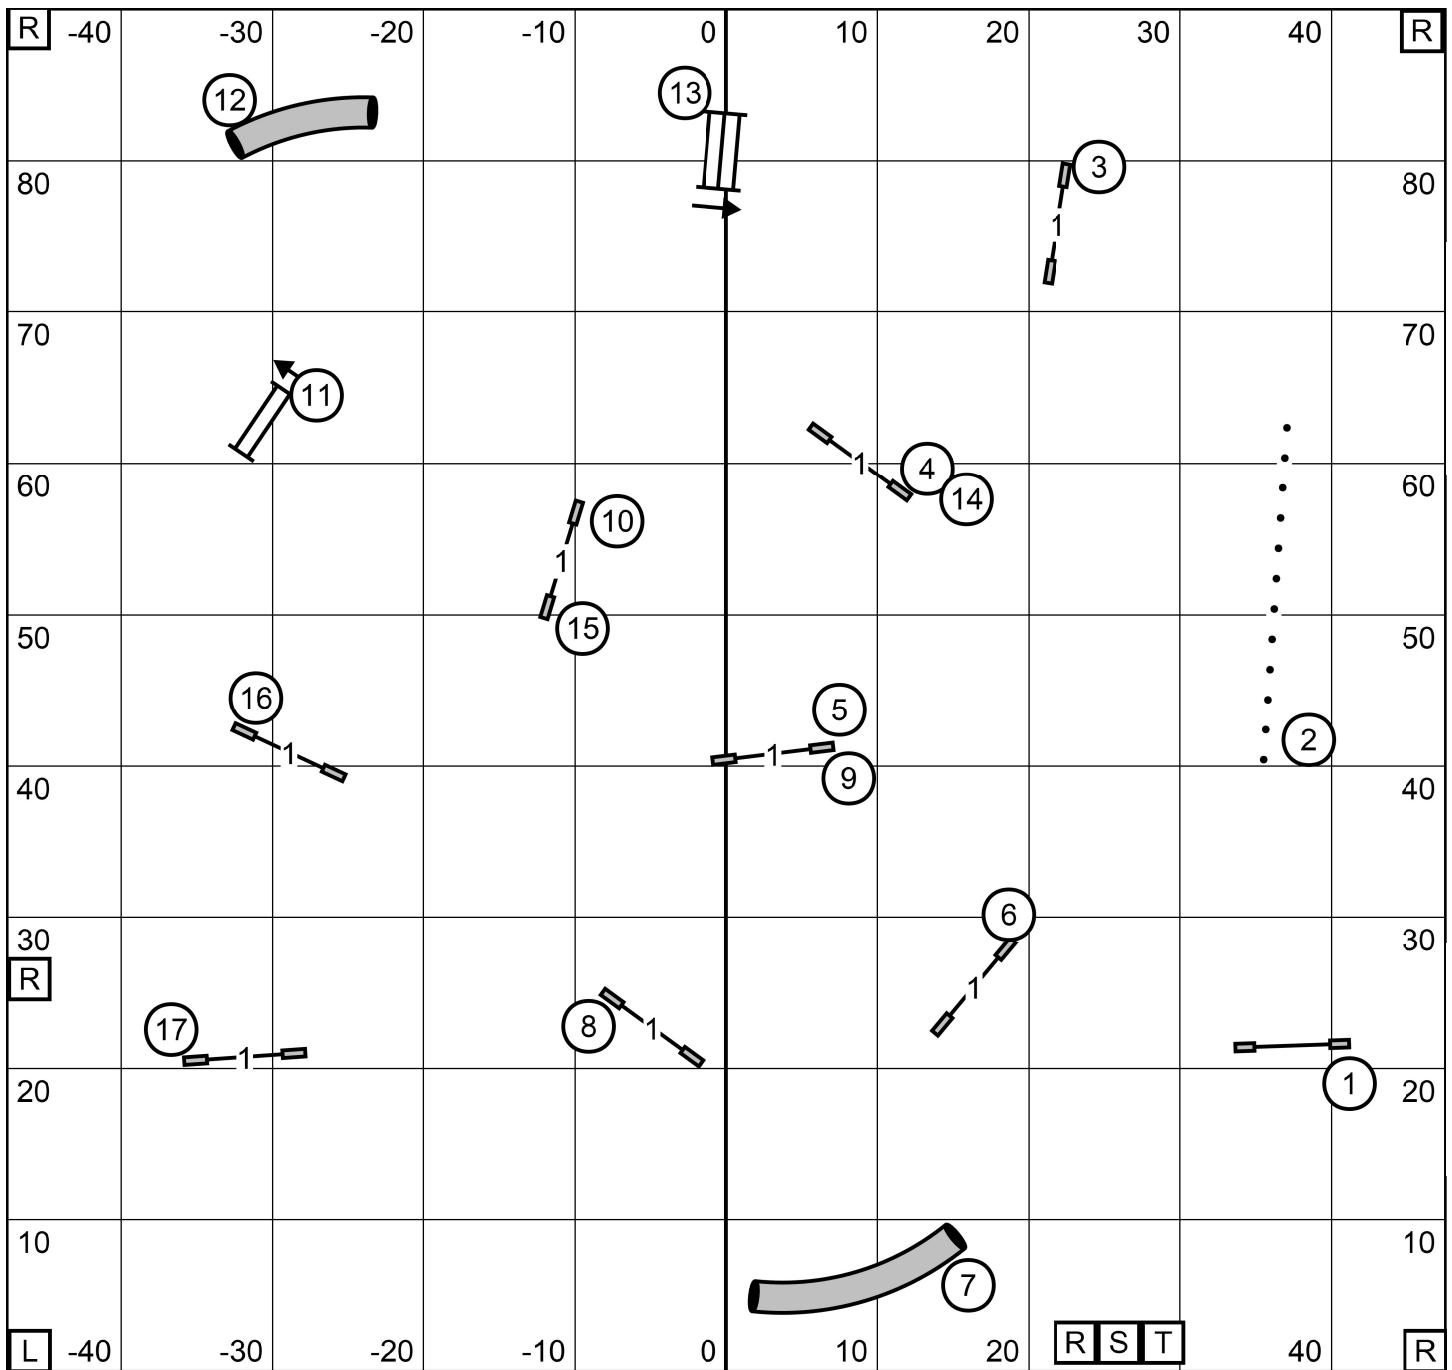

Open Jumpers w Weaves LEAP Agility Club of Central Massachusetts, Inc.

Friday June 11, 2021 Northford, CT 95x90 Kim Crenshaw indoors on turf

04 Fri OJW