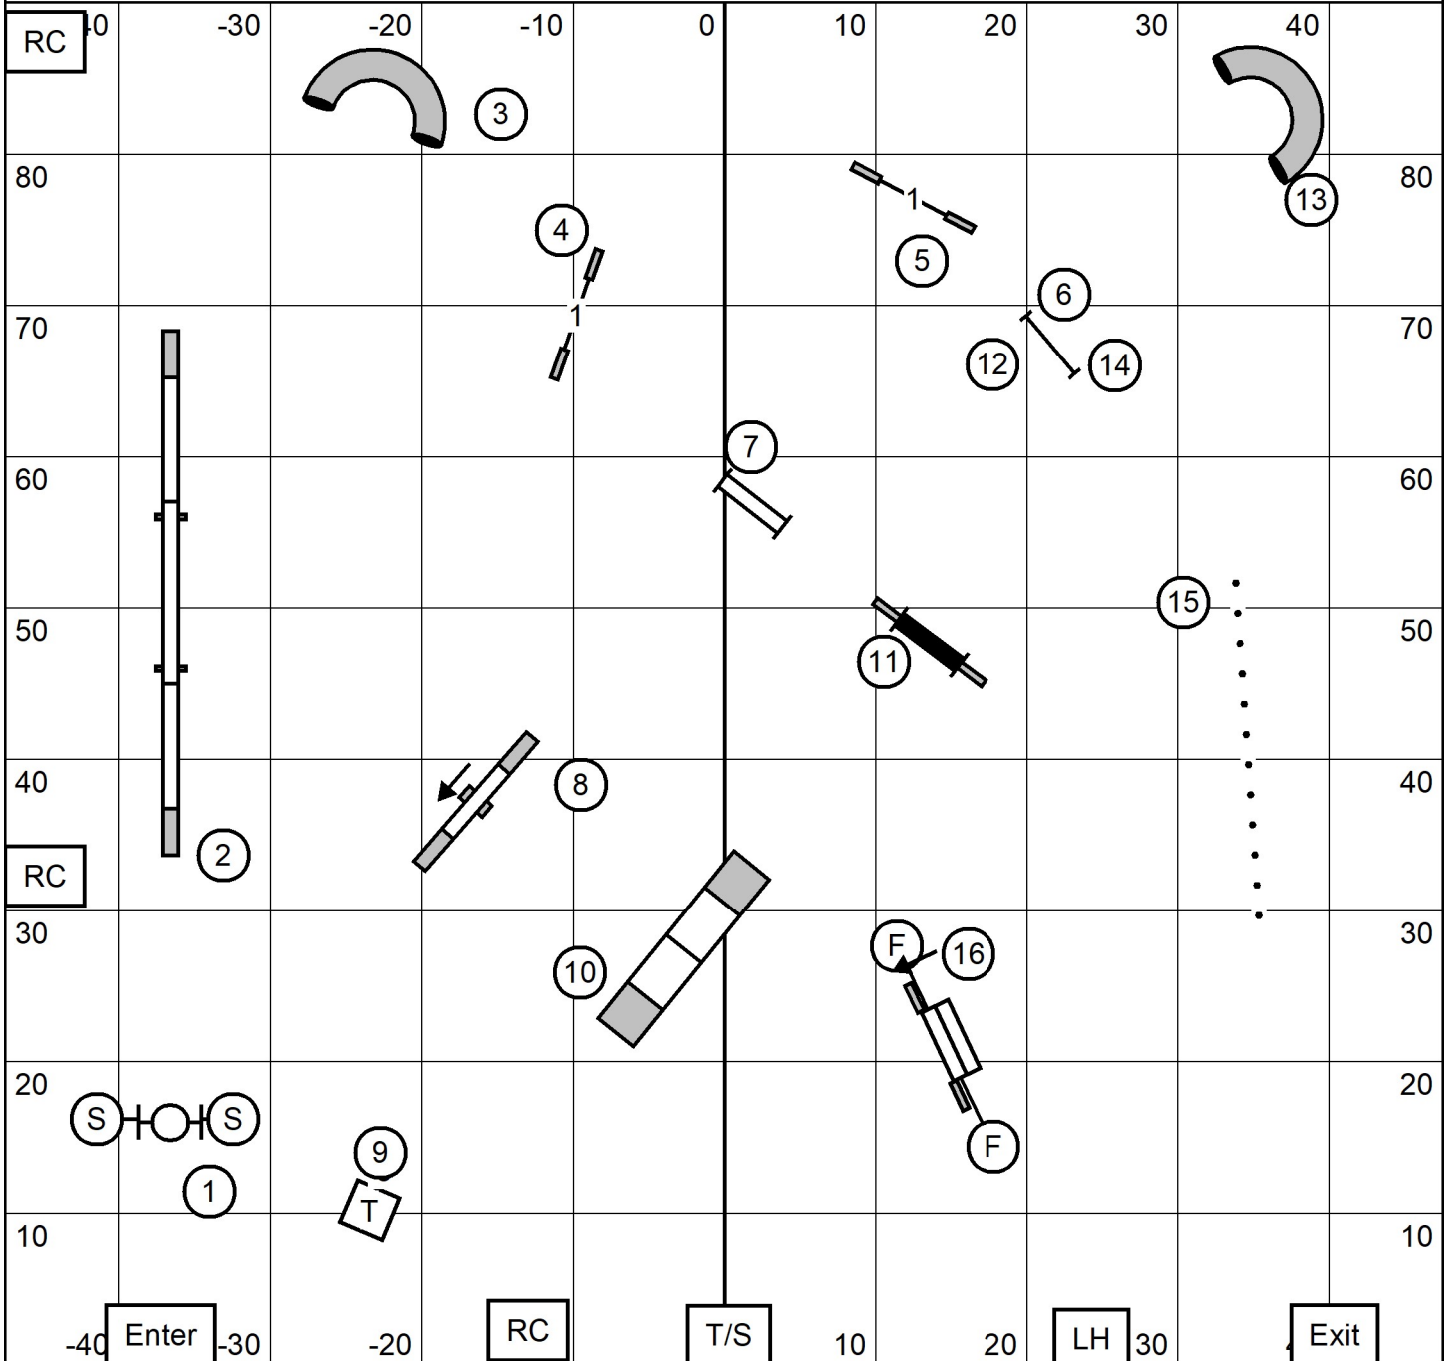

Berkshire Golden Retriever
June 11, 2021

Master/Excellent Standard

Judge Leslie Gregory

Earn the value of each obstacle completed, plus a 20 point bonus for a successful distance challenge, (required to qualify), along with a **minimum point accumulation of: Exc/Mstr: 60; Open 55; Novice 50.** **SEND BONUS: Excellent/Master: Outside Line. Light circle 4-5-6.** **Open: Outside Line. 4-5 or 5-4 (either direction).** **Novice: Inside Line. 4-5 or 5-4 (either direction).** Obstacles in the Send Bonus must be taken in order and direction indicated.