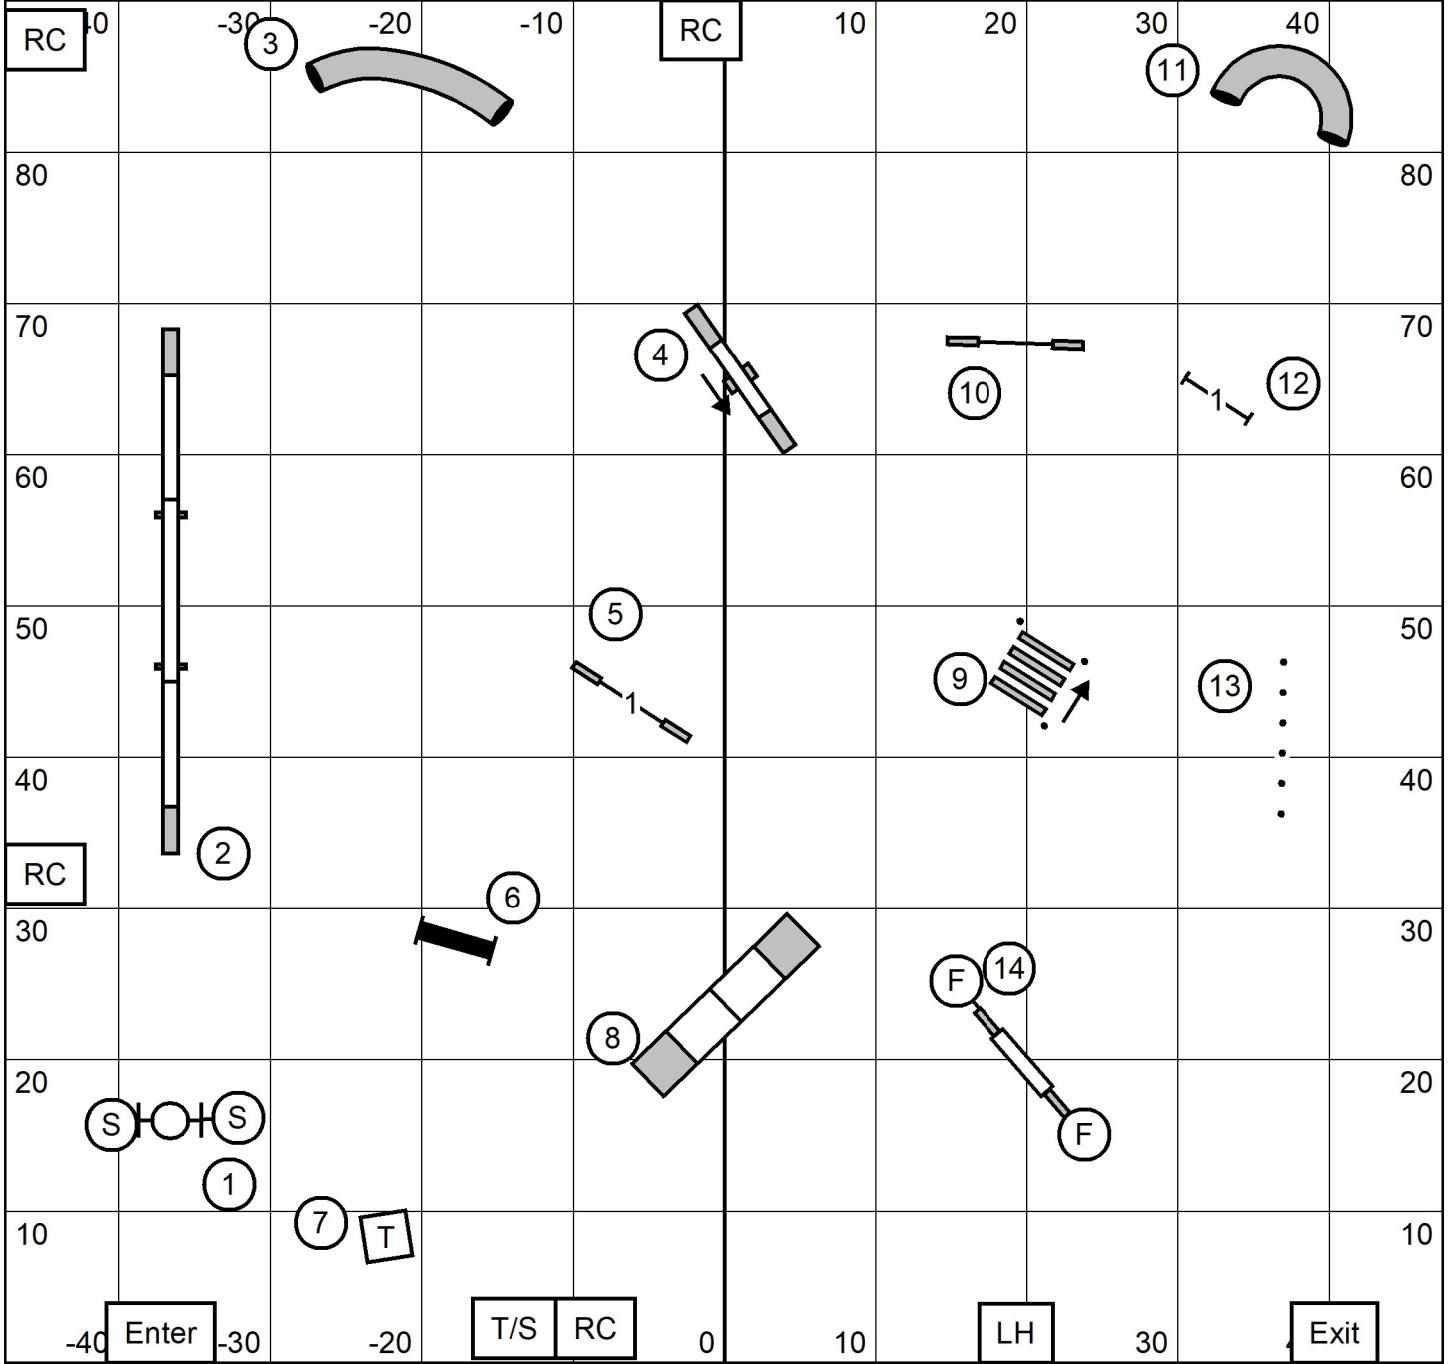

Berkshire Golden Retriever
June 11, 2021
Novice Standard
Judge Leslie Gregory