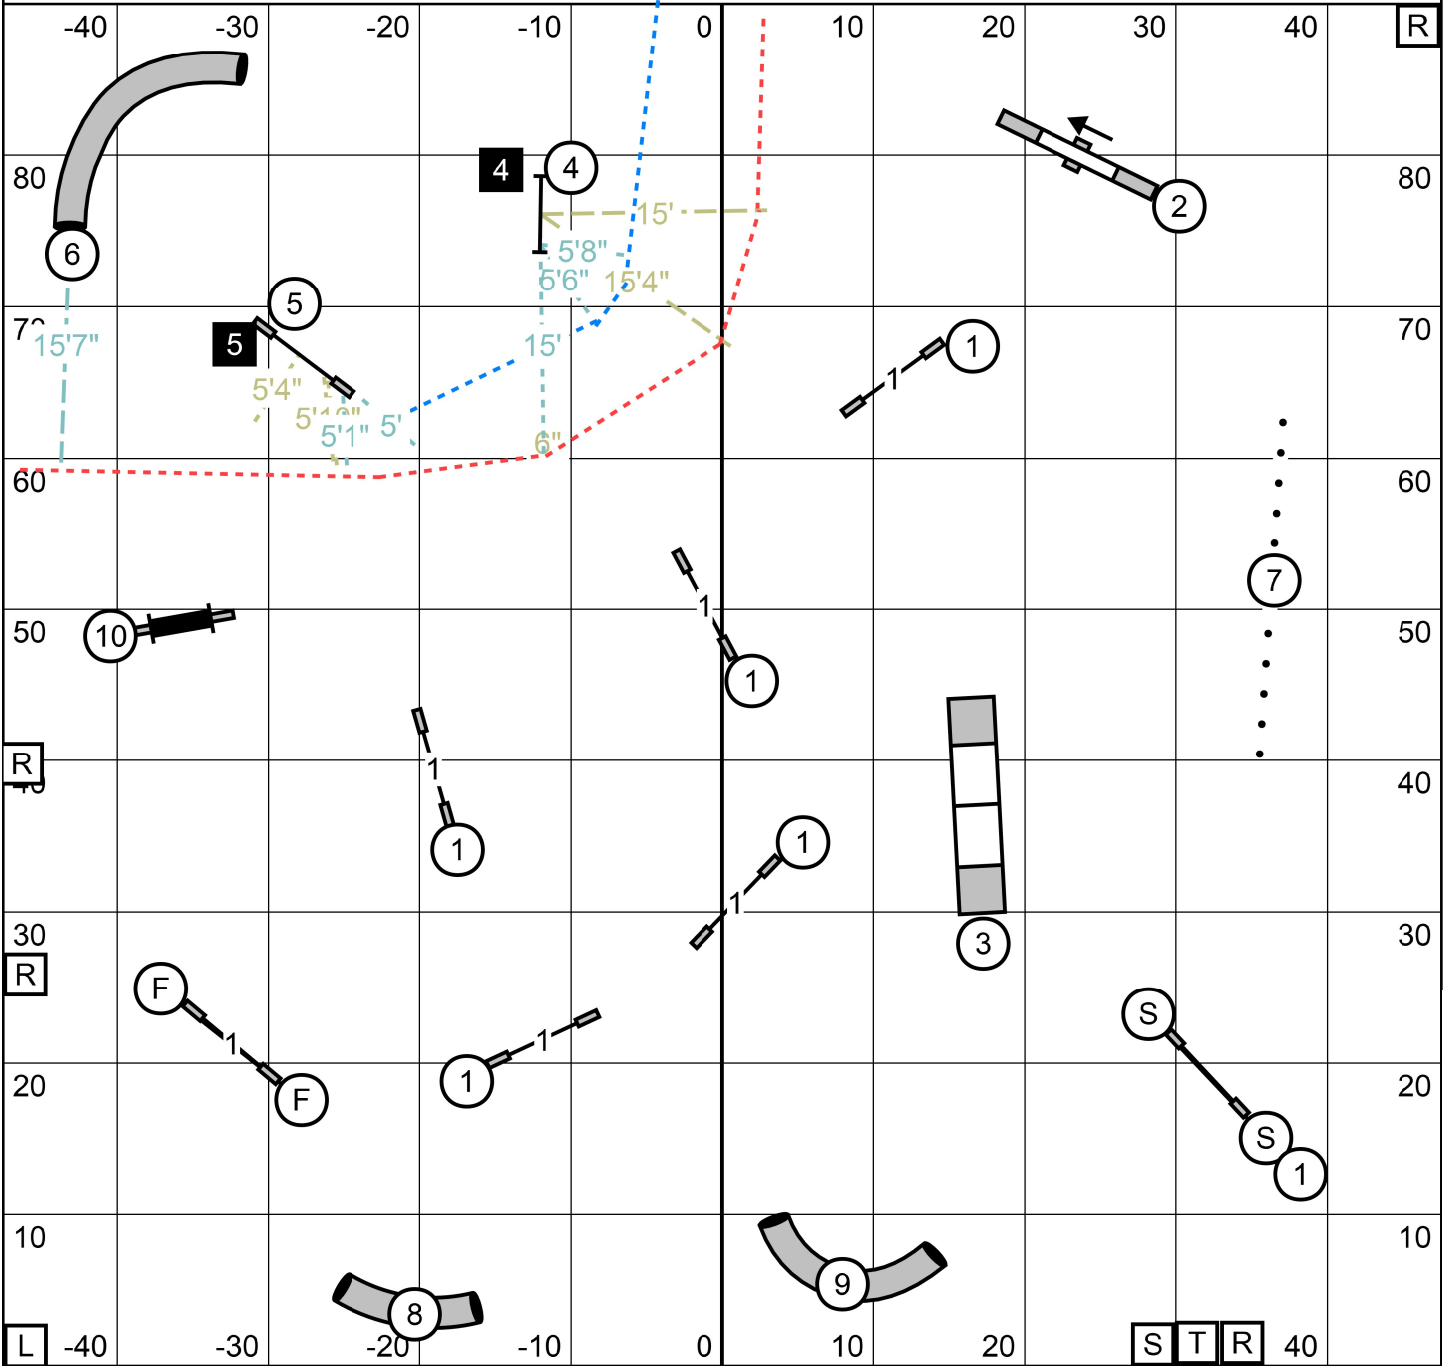

Berkshire Golden Retriever
June 11, 2021

Master/Excellent Standard

Judge Leslie Gregory

Earn the value of each obstacle completed, plus a 20 point bonus for a successful distance challenge, (required to qualify), along with a **minimum point accumulation of: Exc/Mstr: 60; Open 55; Novice 50.** **SEND BONUS: Excellent/Master: Outside Line. Light circle 4-5-6.** **Open: Outside Line. 4-5 or 5-4 (either direction).** **Novice: Inside Line. 4-5 or 5-4 (either direction).** Obstacles in the Send Bonus must be taken in order and direction indicated.