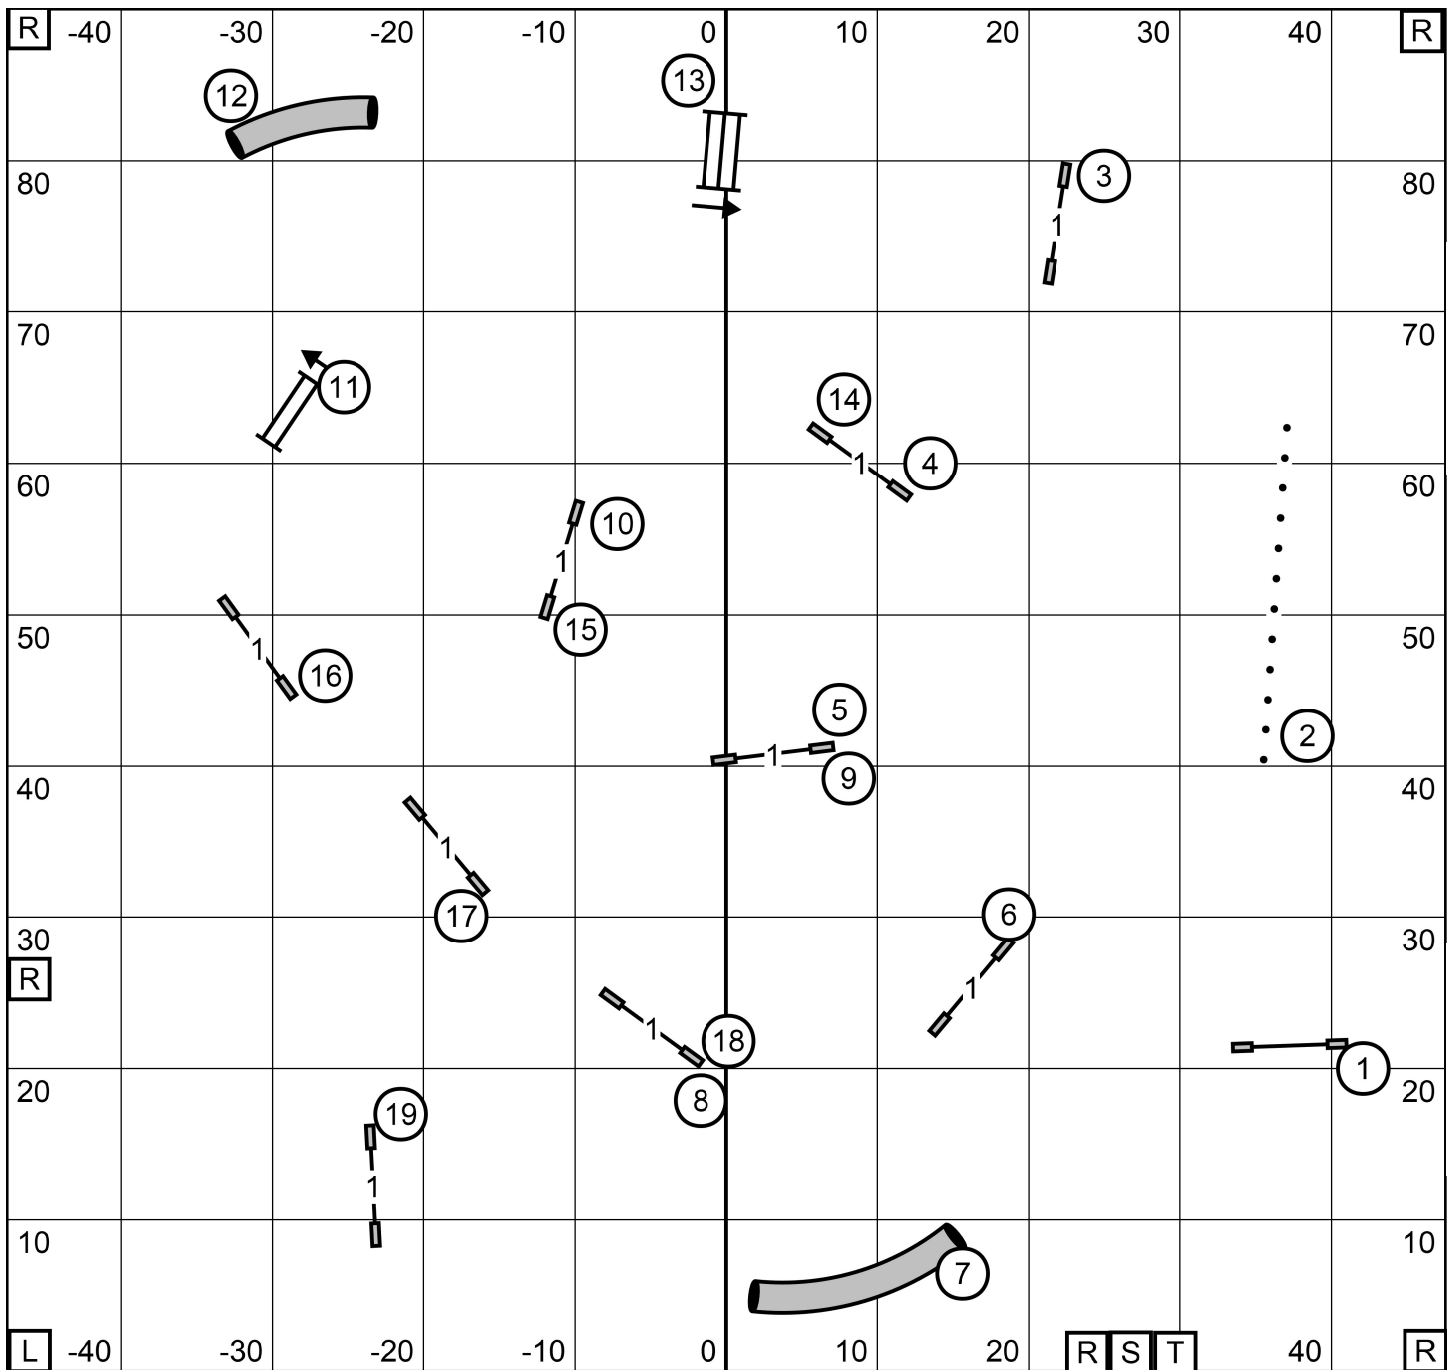

Exc/Master Jumpers w Weaves LEAP Agility Club of Central Massachusetts, Inc. 03 Fri XJW
Friday June 11, 2021 Northford, CT 95x90 Kim Crenshaw indoors on turf