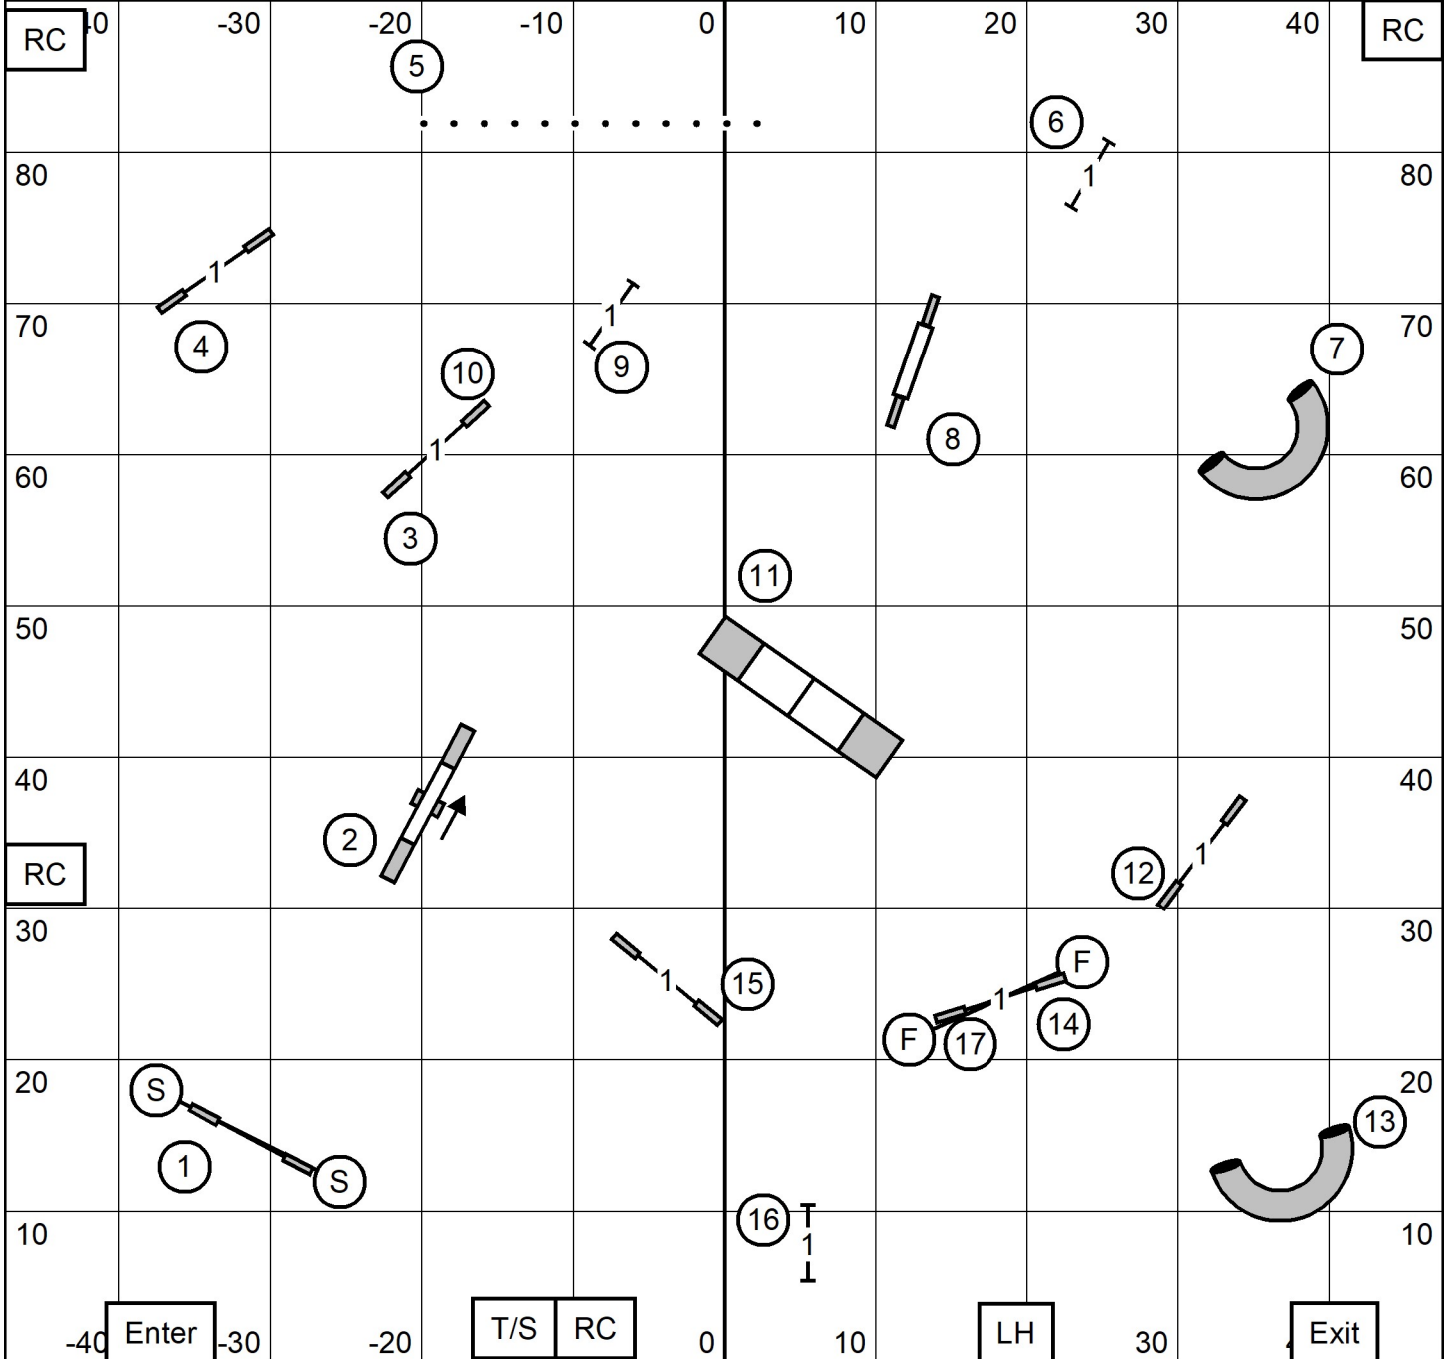

Berkshire Golden Retriever
June 11, 2021

Time 2 Beat

Judge Leslie Gregory