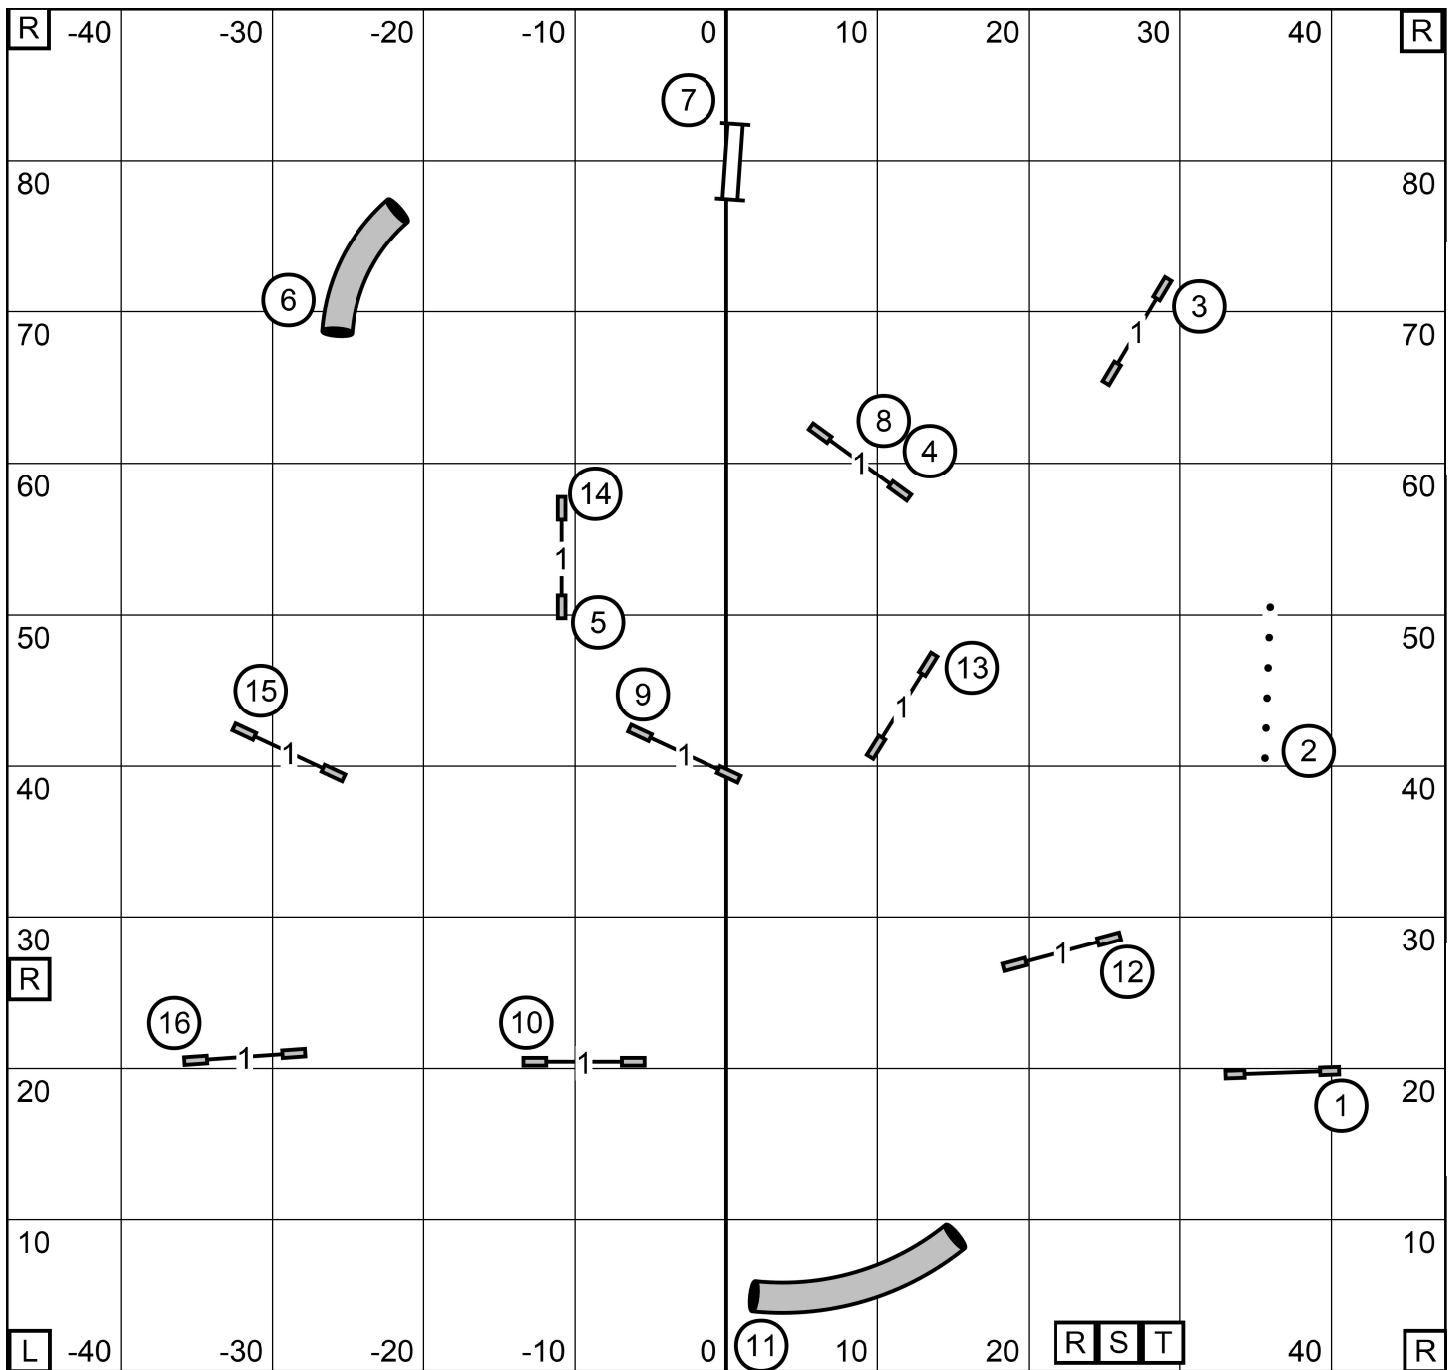

Novice Jumpers w Weaves LEAP Agility Club of Central Massachusetts, Inc.
Friday June 11, 2021 Northford, CT 95x90 Kim Crenshaw indoors on turf 05 Fri NJW