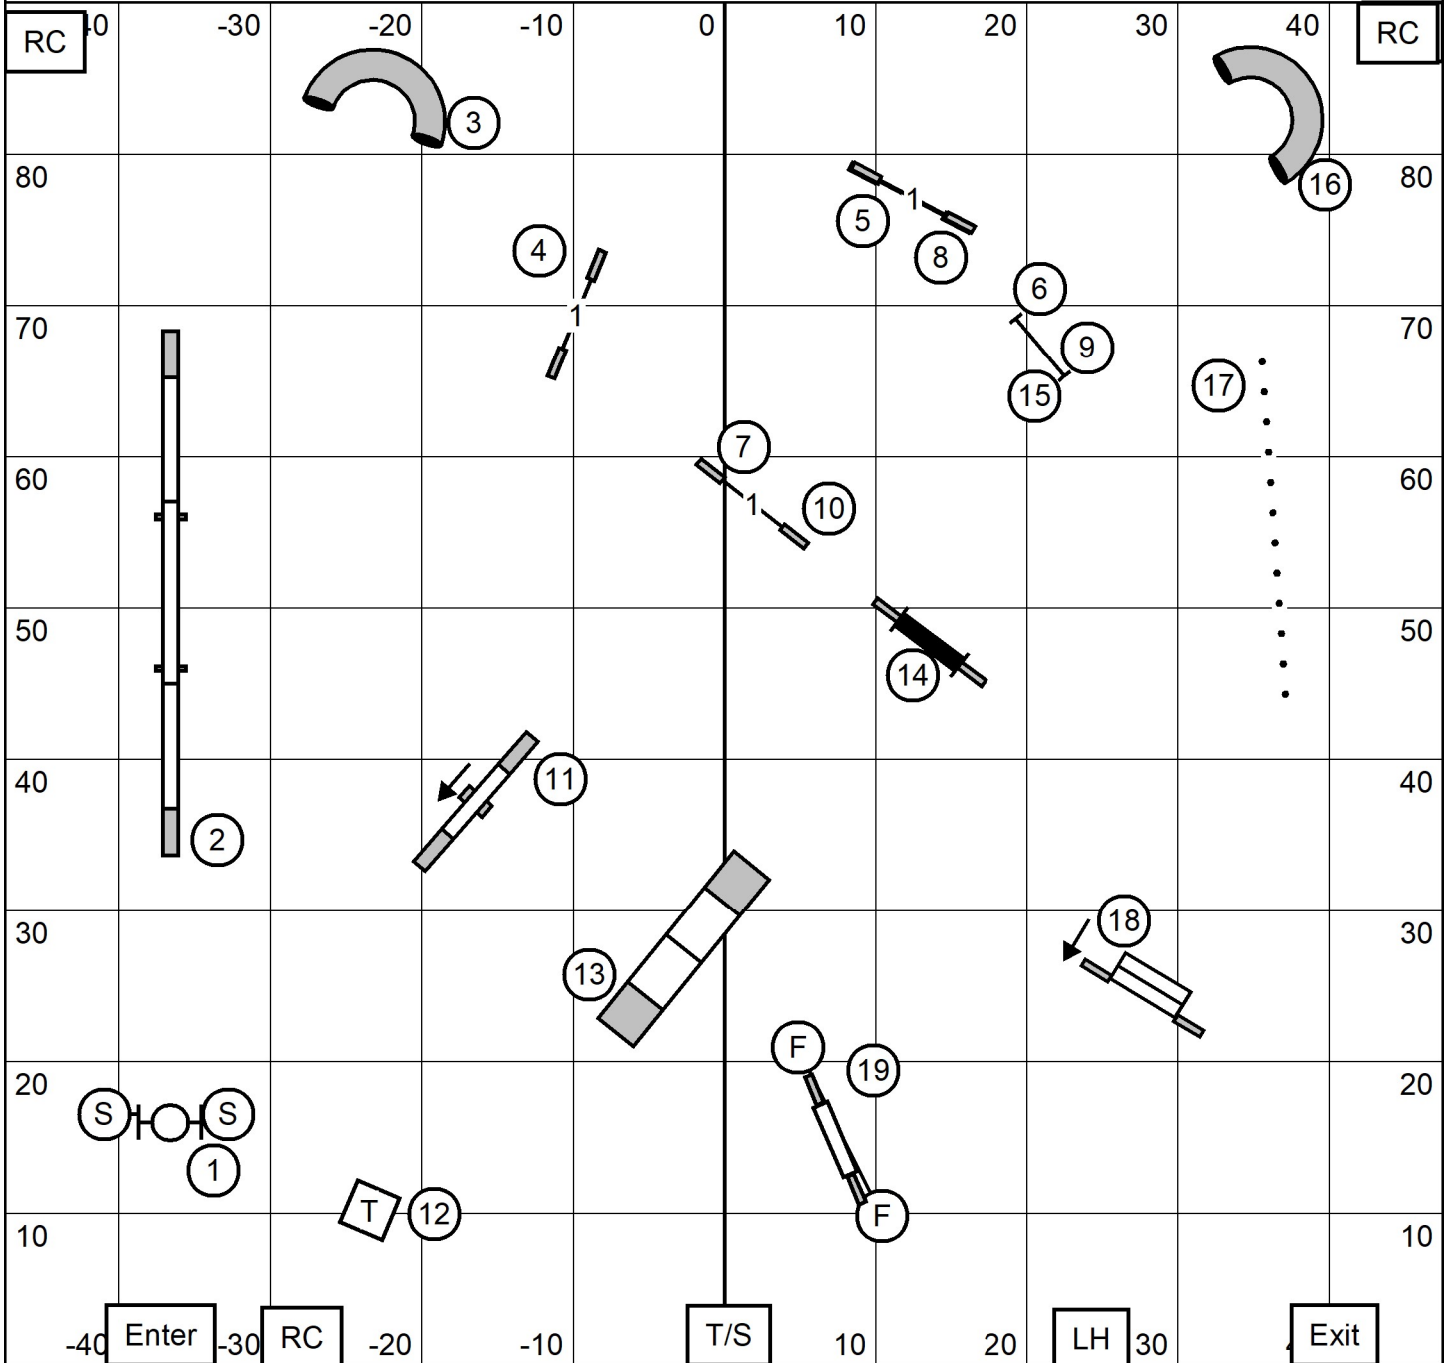

Berkshire Golden Retriever
June 11, 2021

Master/Excellent Standard

Judge Leslie Gregory

Earn the value of each obstacle completed, plus a 20 point bonus for a successful distance challenge, (required to qualify), along with a **minimum point accumulation of: Exc/Mstr: 60; Open 55; Novice 50.** **SEND BONUS: Excellent/Master: Outside Line. Light circle 4-5-6.** **Open: Outside Line. 4-5 or 5-4 (either direction).** **Novice: Inside Line. 4-5 or 5-4 (either direction).** Obstacles in the Send Bonus must be taken in order and direction indicated.