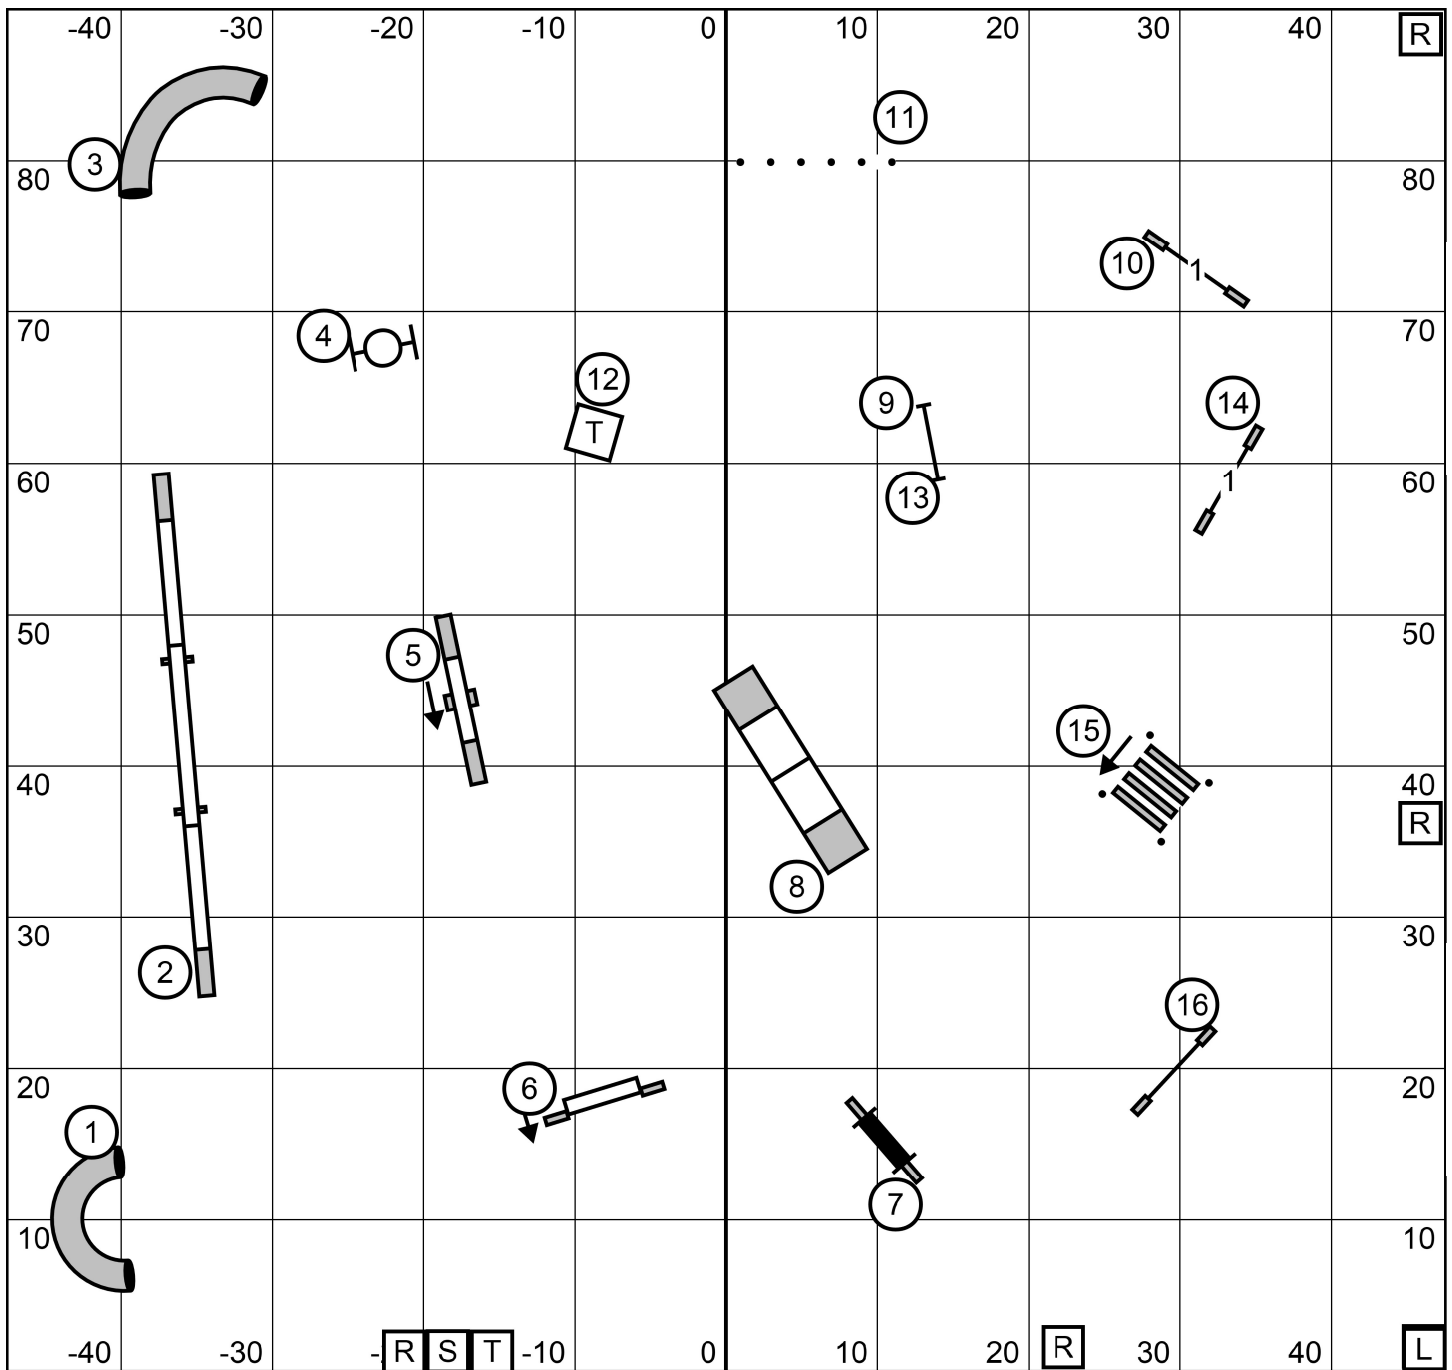

Novice Standard Southern Berkshire Golden Retriever Club 95x90

Saturday, June 12, 2021 Northford, CT Kim Crenshaw indoors on turf

06 Sat NS