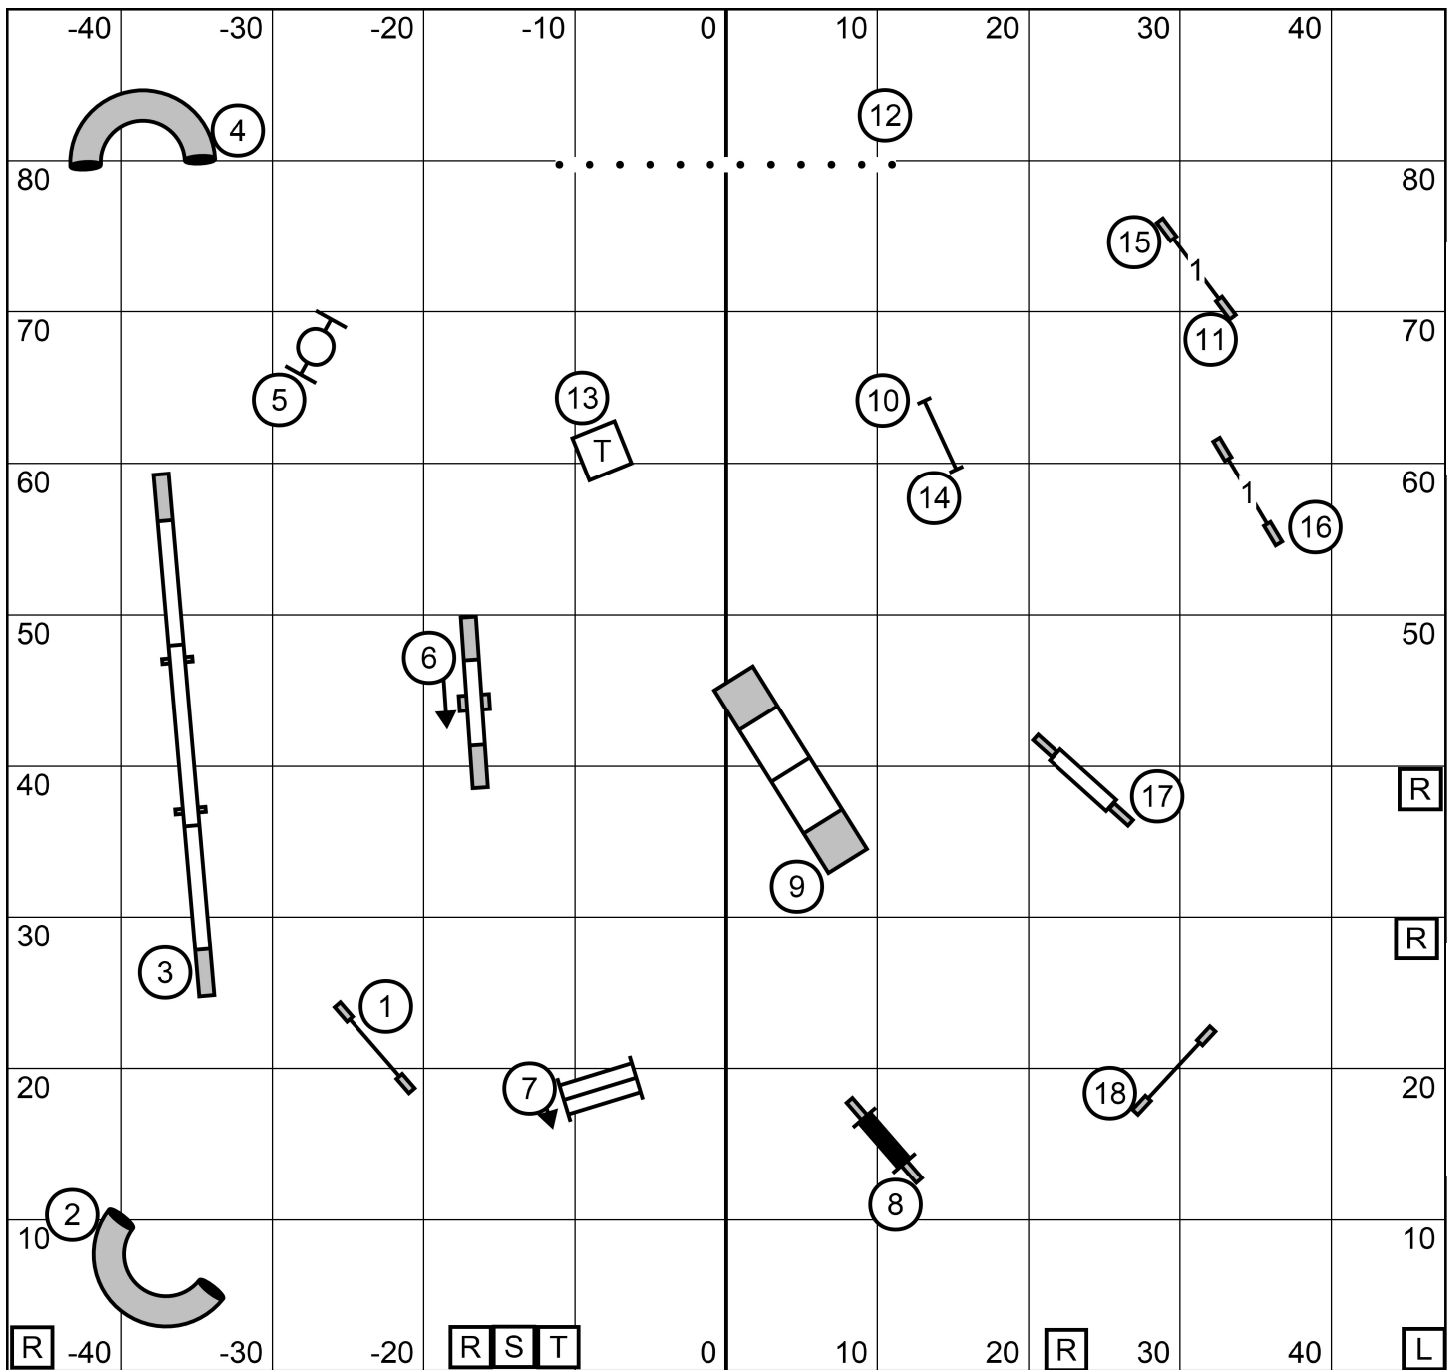

Master/Excellent JWW

Judge Leslie Gregory

Novice Standard Southern Berkshire Golden Retriever Club 95x90

Saturday, June 12, 2021 Northford, CT Kim Crenshaw indoors on turf

06 Sat NS

Open Standard Southern Berkshire Golden Retriever Club 95x90
Saturday, June 12, 2021 Northford, CT Kim Crenshaw indoors on turf 07 Sat OS