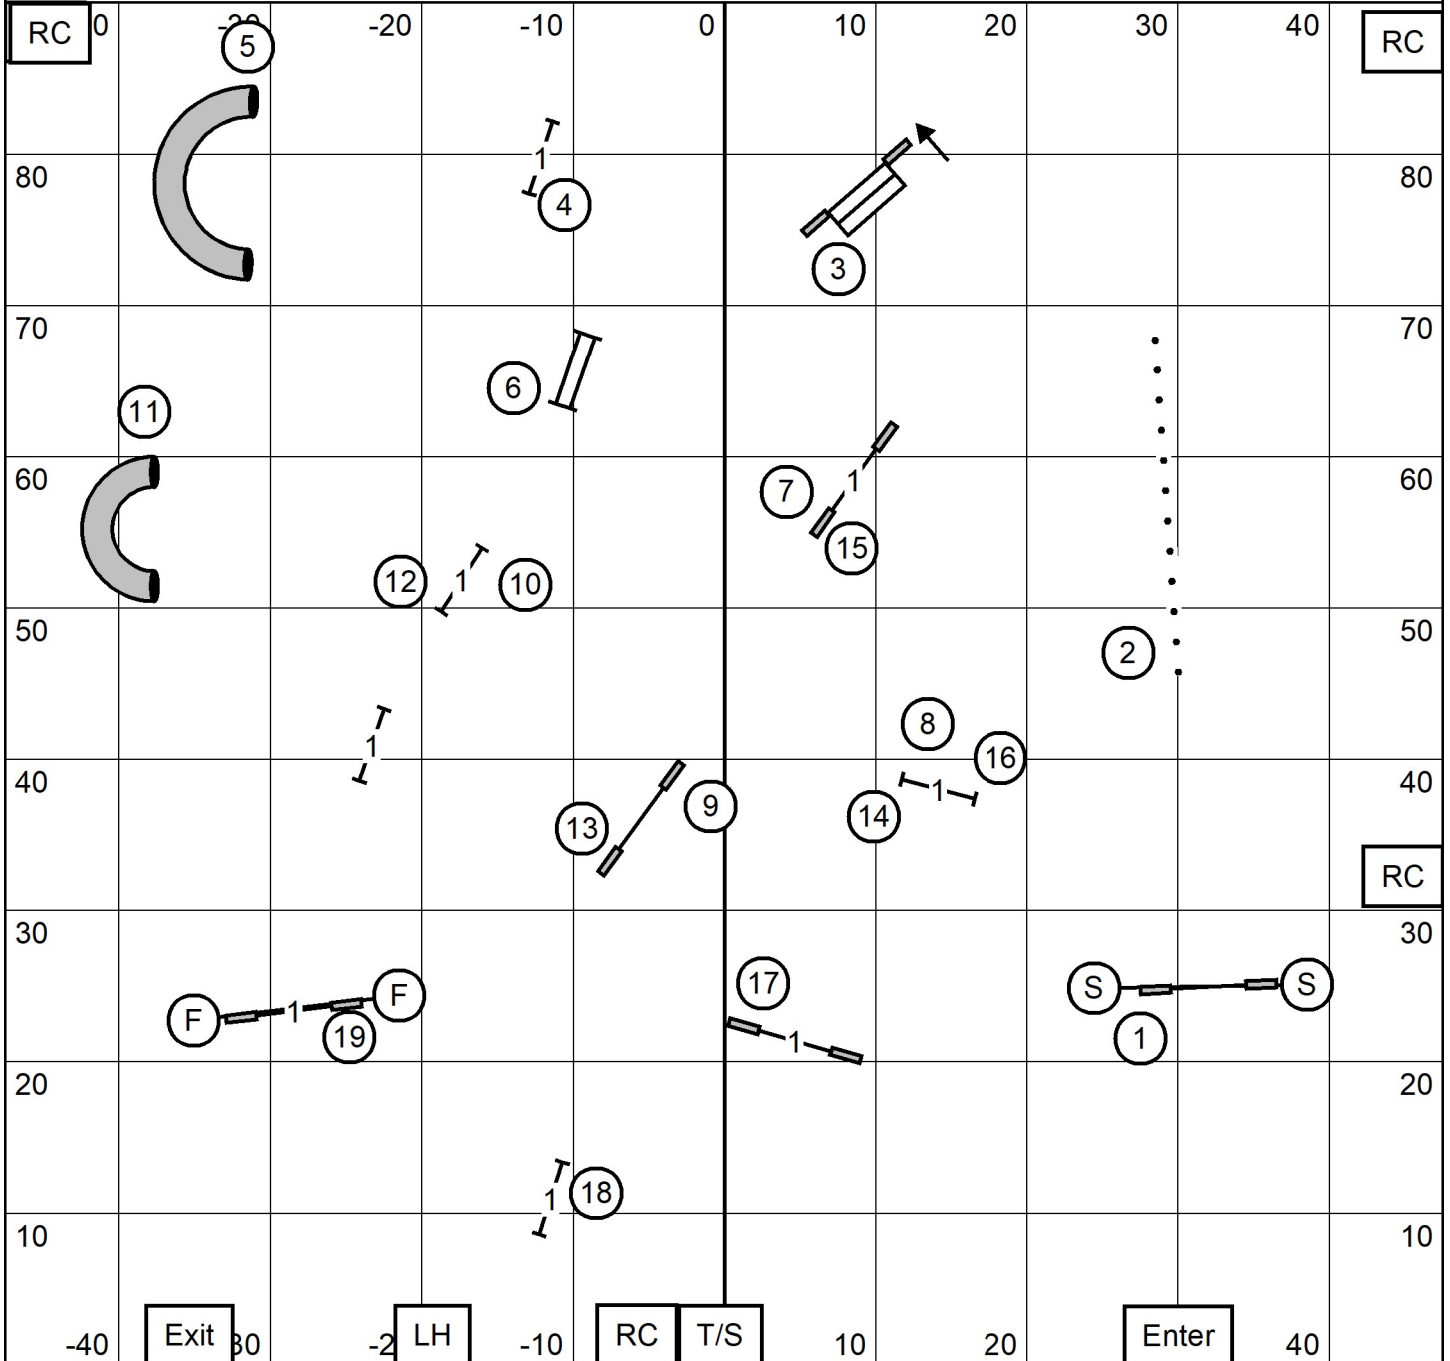

Berkshire Golden Retriever
June 12, 2021

Master/Excellent JWW

Judge Leslie Gregory