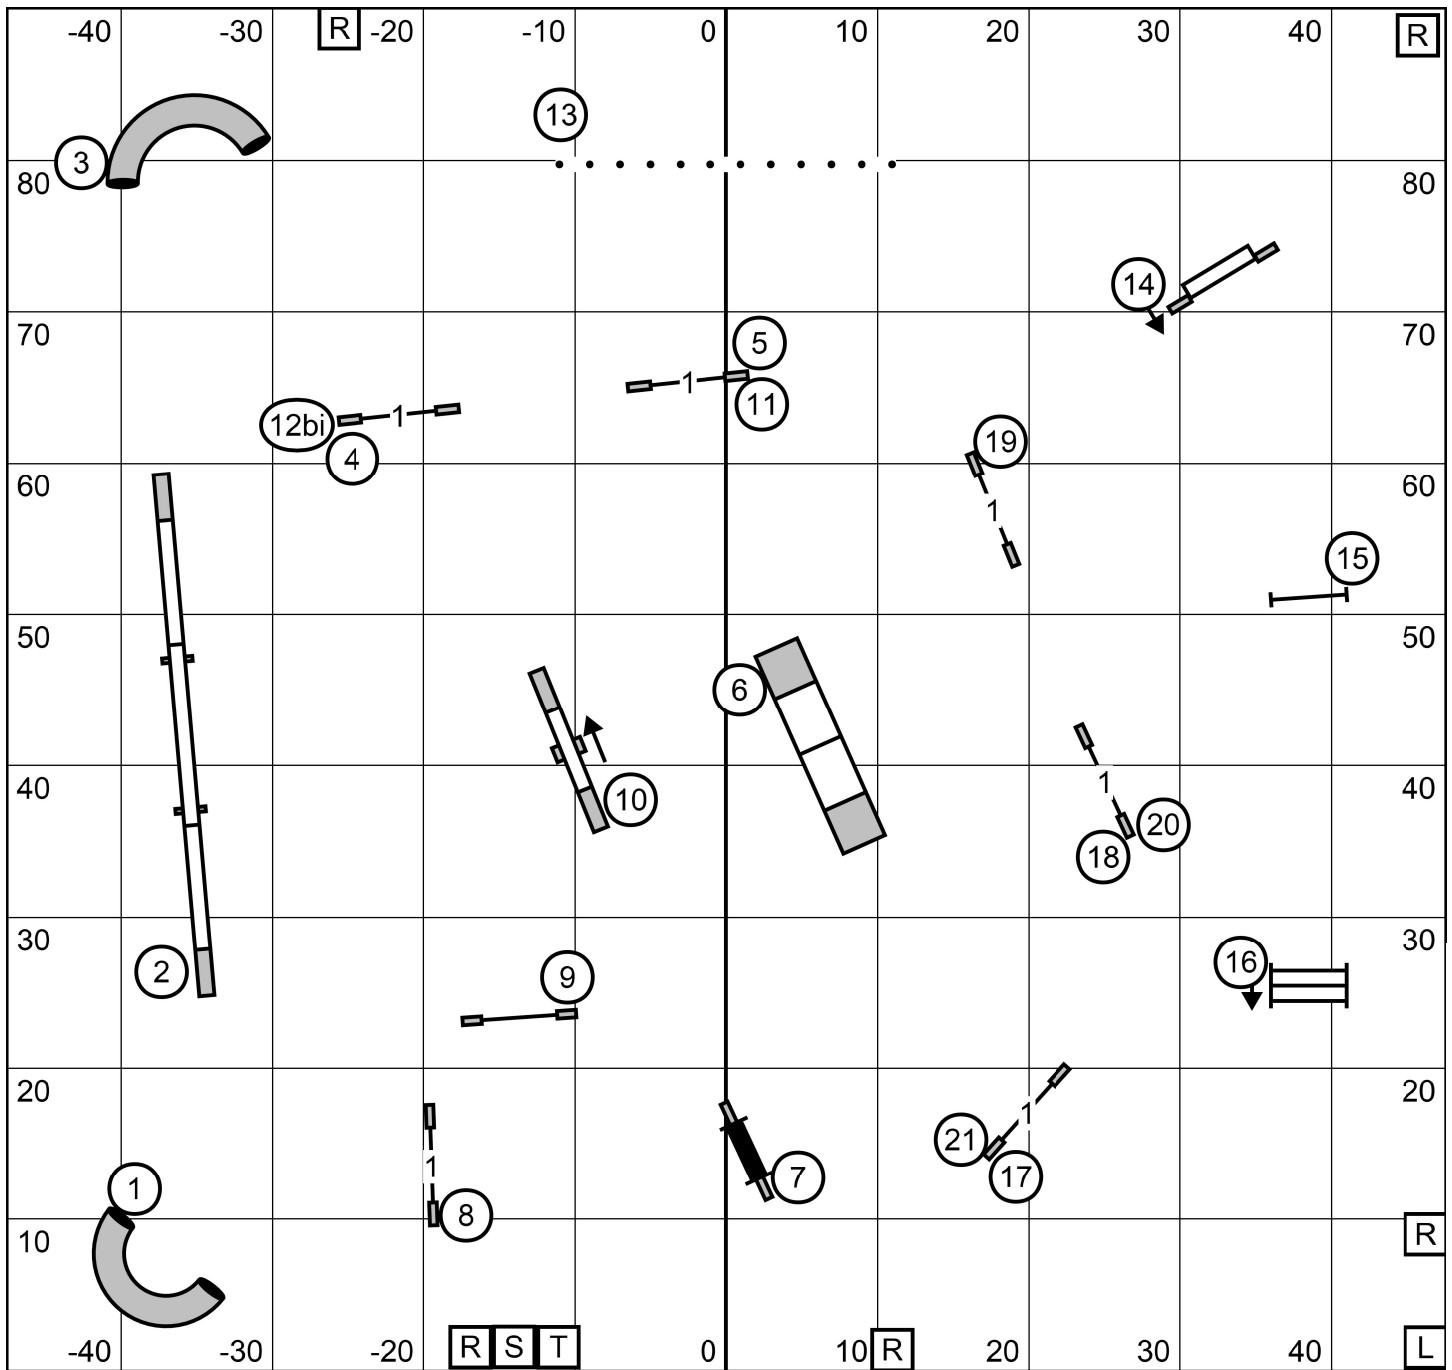

Premier Standard Southern Berkshire Golden Retriever Club 95x90
Saturday, June 12, 2021 Northford, CT Kim Crenshaw indoors on turf

09 Sat PS