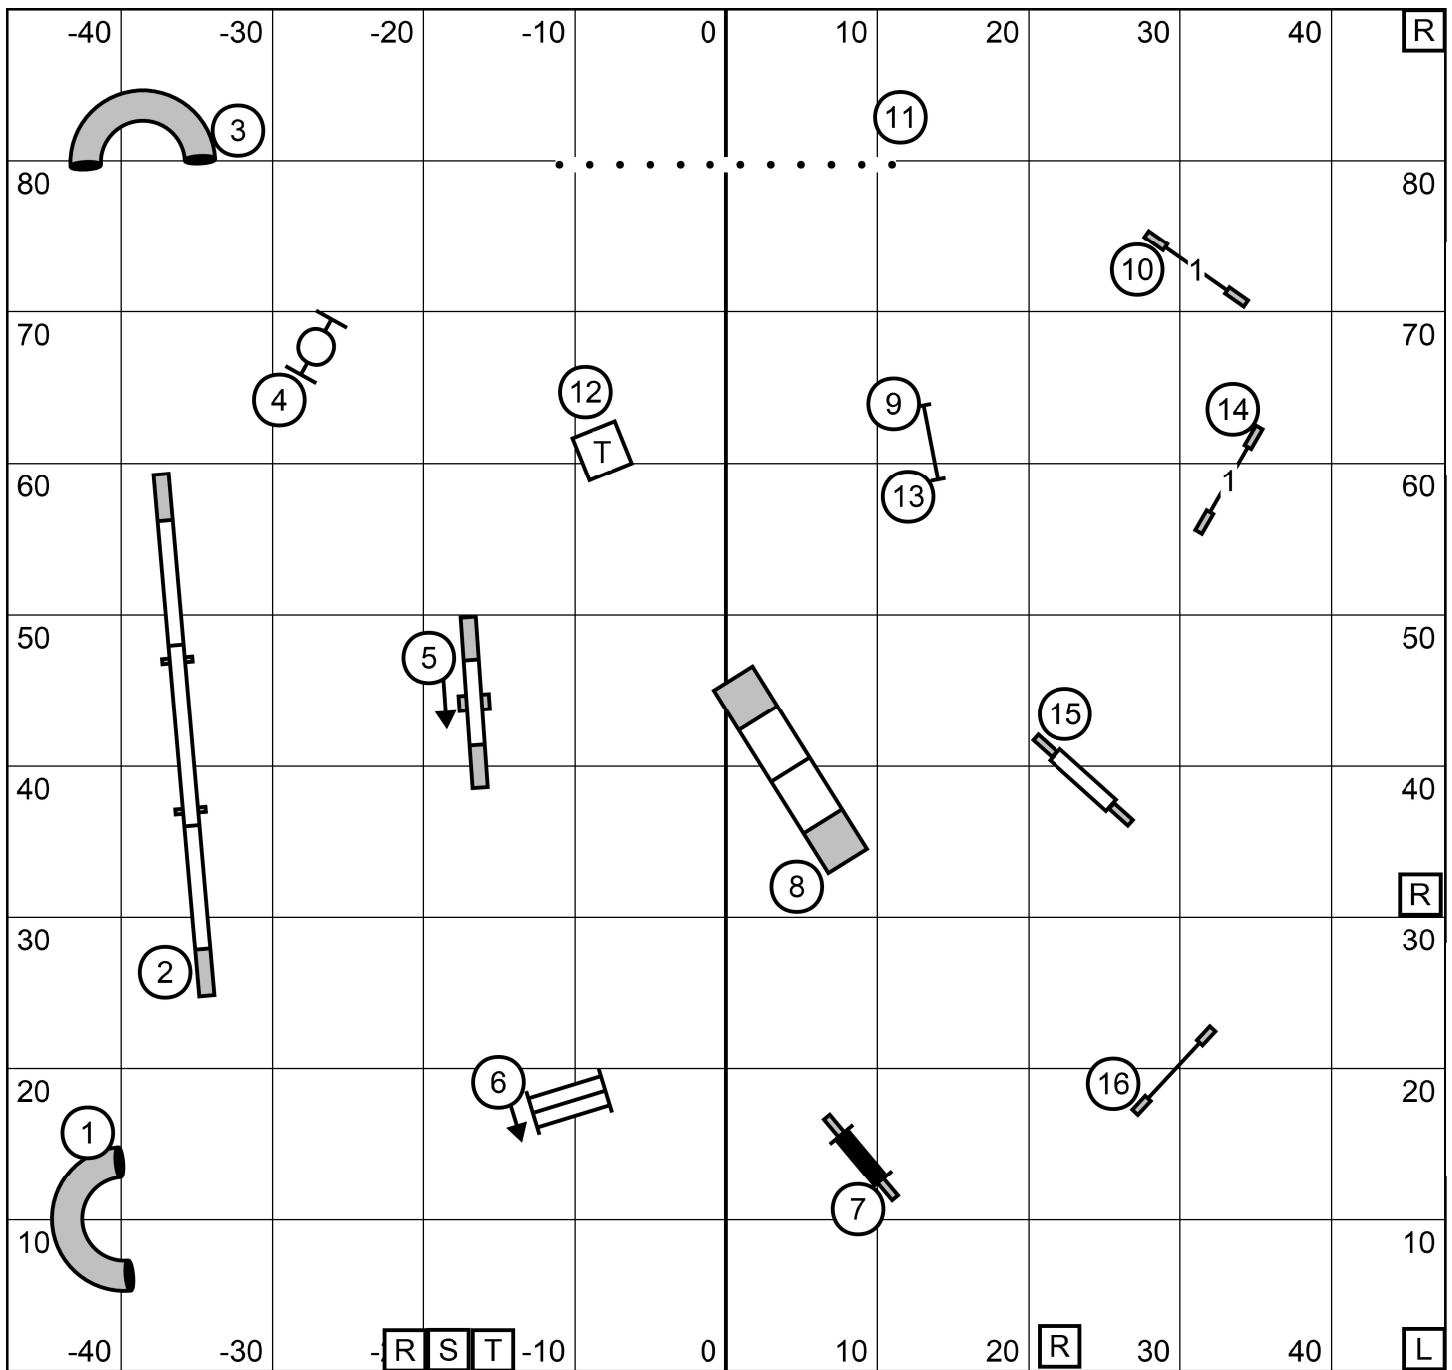

Master/Excellent JWW

Judge Leslie Gregory

Novice Standard Southern Berkshire Golden Retriever Club 95x90

Saturday, June 12, 2021 Northford, CT Kim Crenshaw indoors on turf

06 Sat NS

Open Standard Southern Berkshire Golden Retriever Club 95x90
Saturday, June 12, 2021 Northford, CT Kim Crenshaw indoors on turf 07 Sat OS