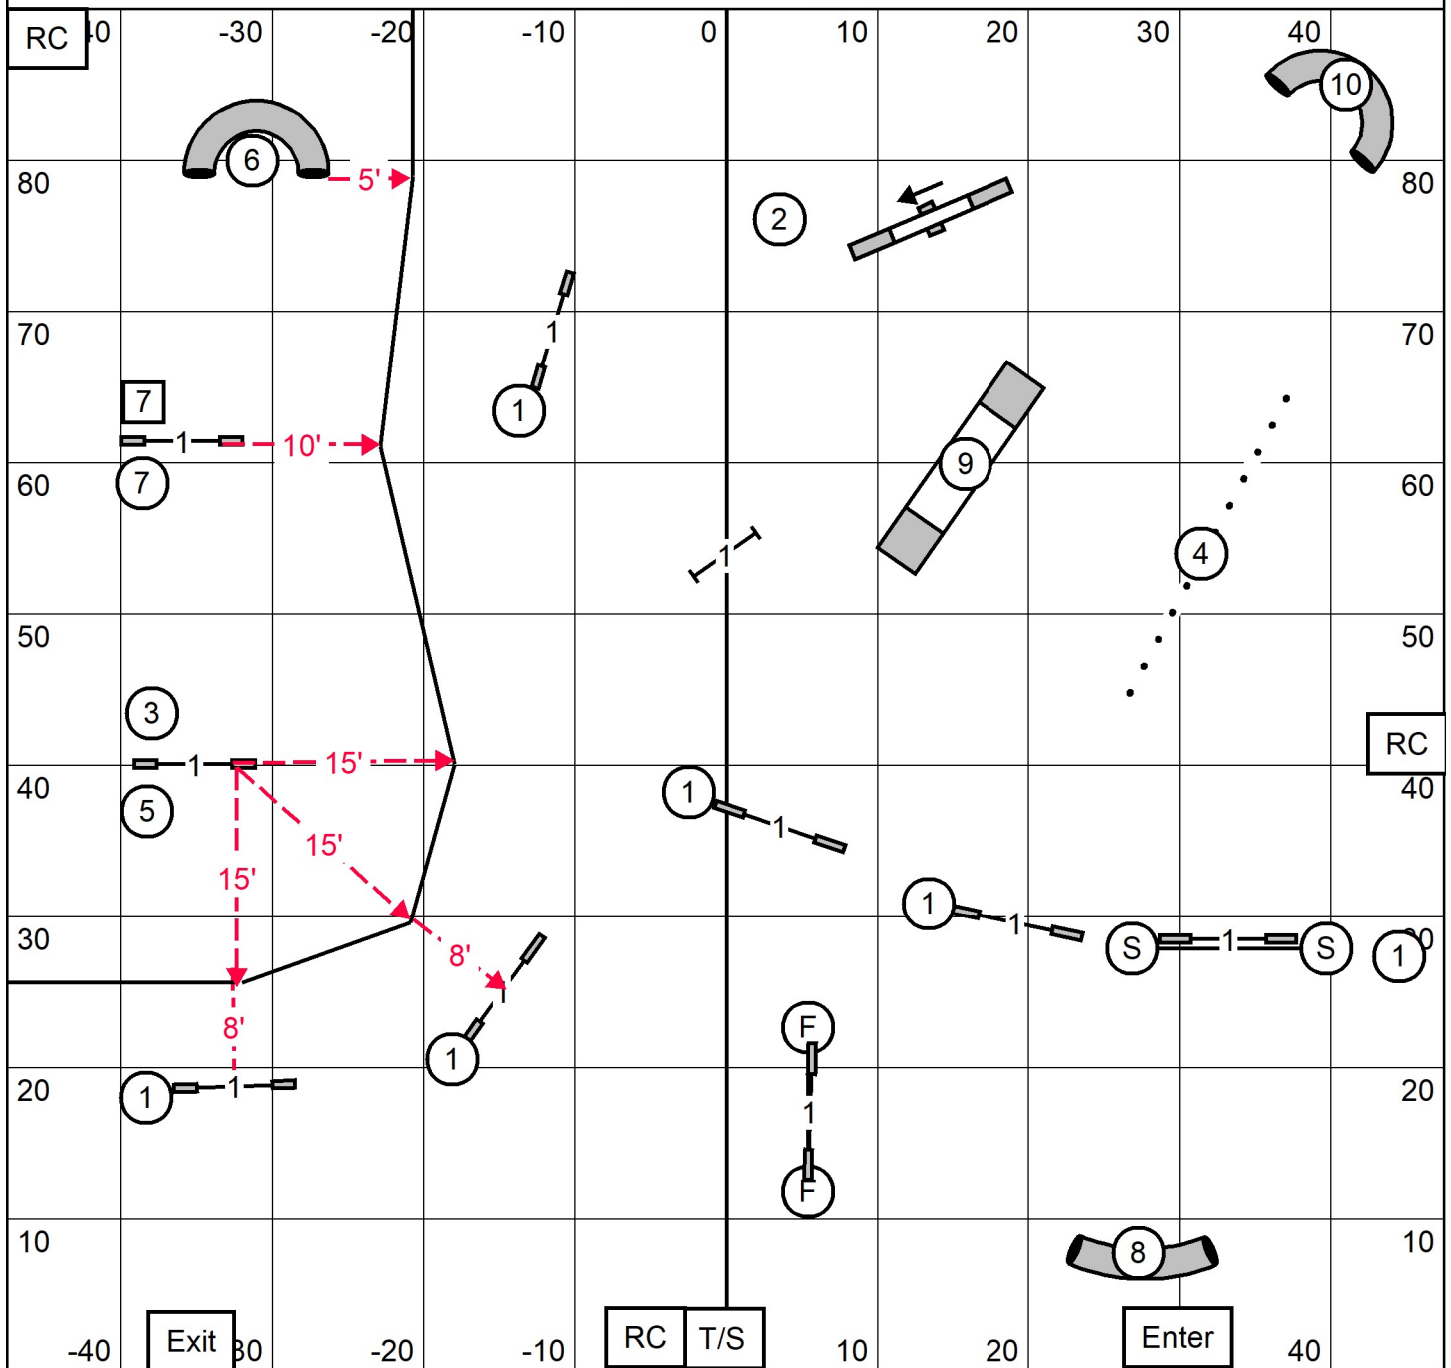

Berkshire Golden Retriever
June 12, 2021
FAST All Levels
Judge Leslie Gregory

Time Allowed
 4" Pref. = 41 sec.
 8" Std. = 38 sec.
 8" & 12" Pref. = 38 sec.
 12" & 16" Std. = 35 sec.
 16" & 20" Pref. = 35 sec.
 20", 24" & 24C Std. = 32 sec.

Send Bonus

—— Mas/Exc Send (5) (7) (3) in flow
 —— Open Send (6) (7) (3) in flow
 —— Novice Send (6) (7) in flow

Berkshire Golden Retriever
June 12, 2021

Premier JWW

Judge Leslie Gregory

Berkshire Golden Retriever
June 12, 2021