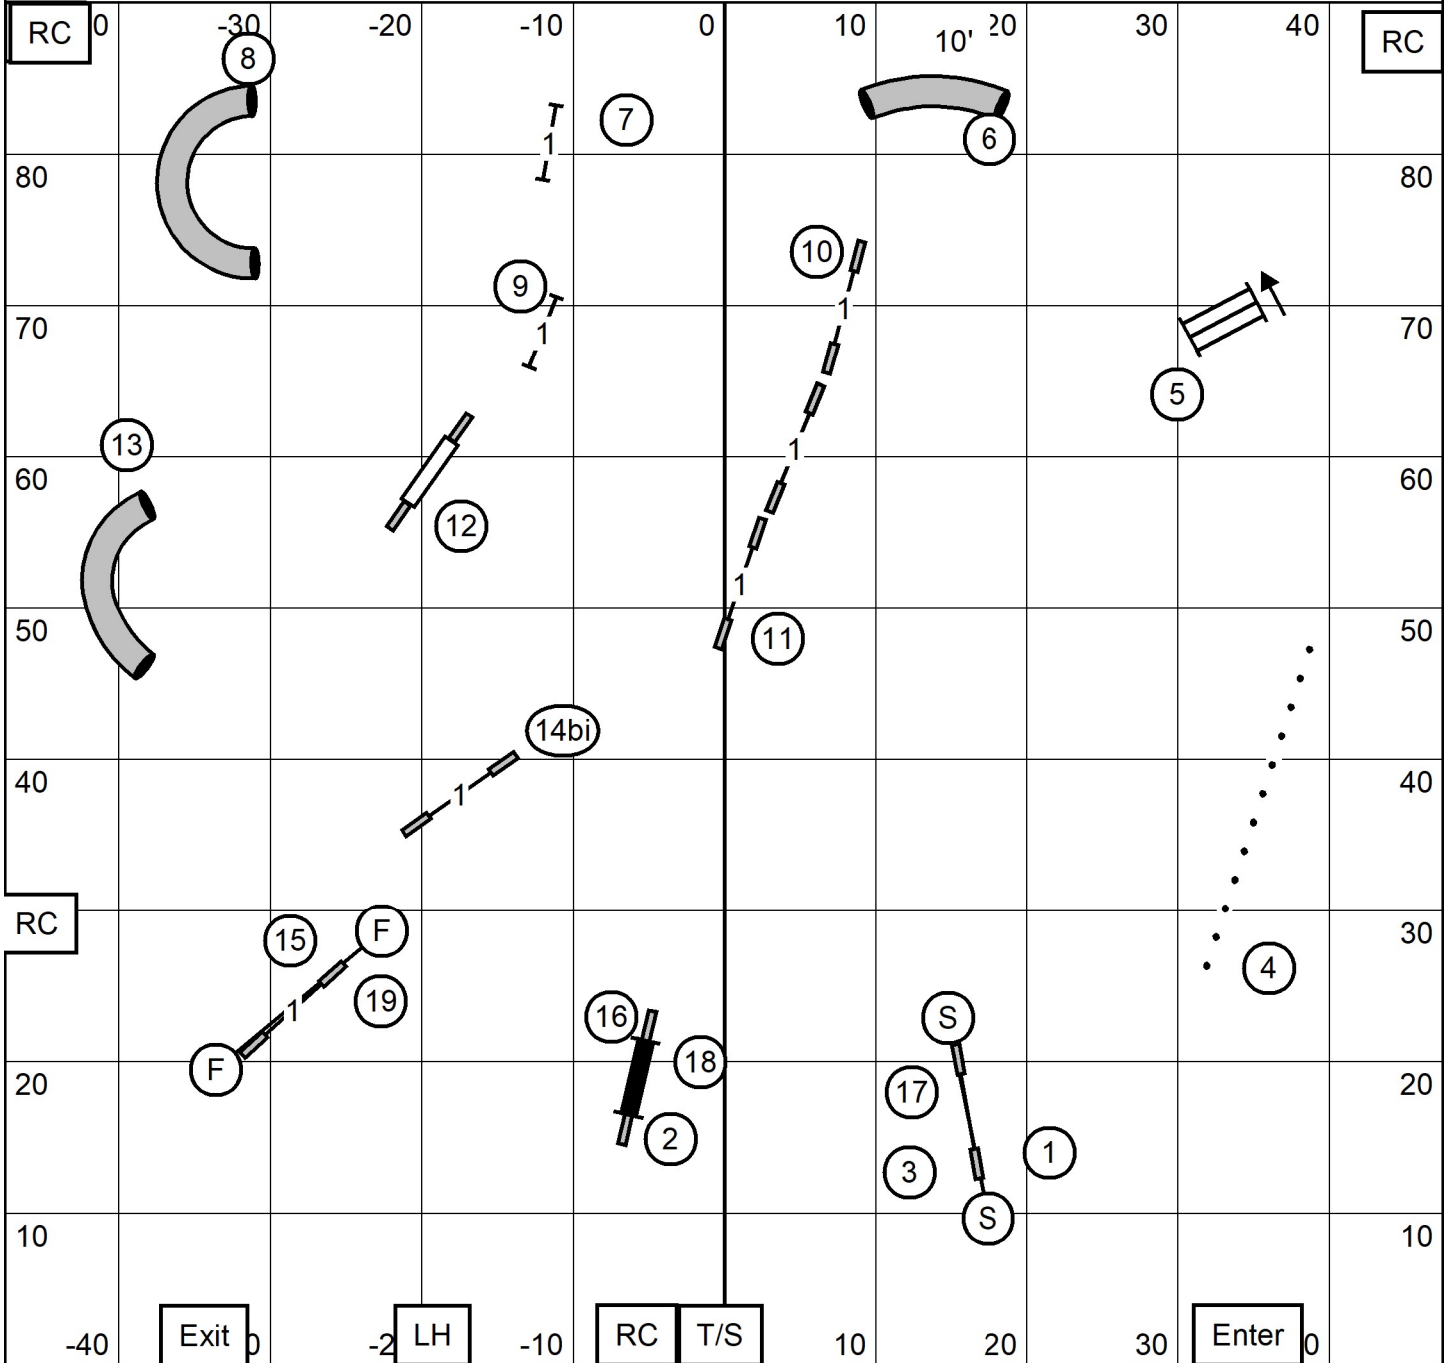

Berkshire Golden Retriever
June 12, 2021

Premier JWW

Judge Leslie Gregory