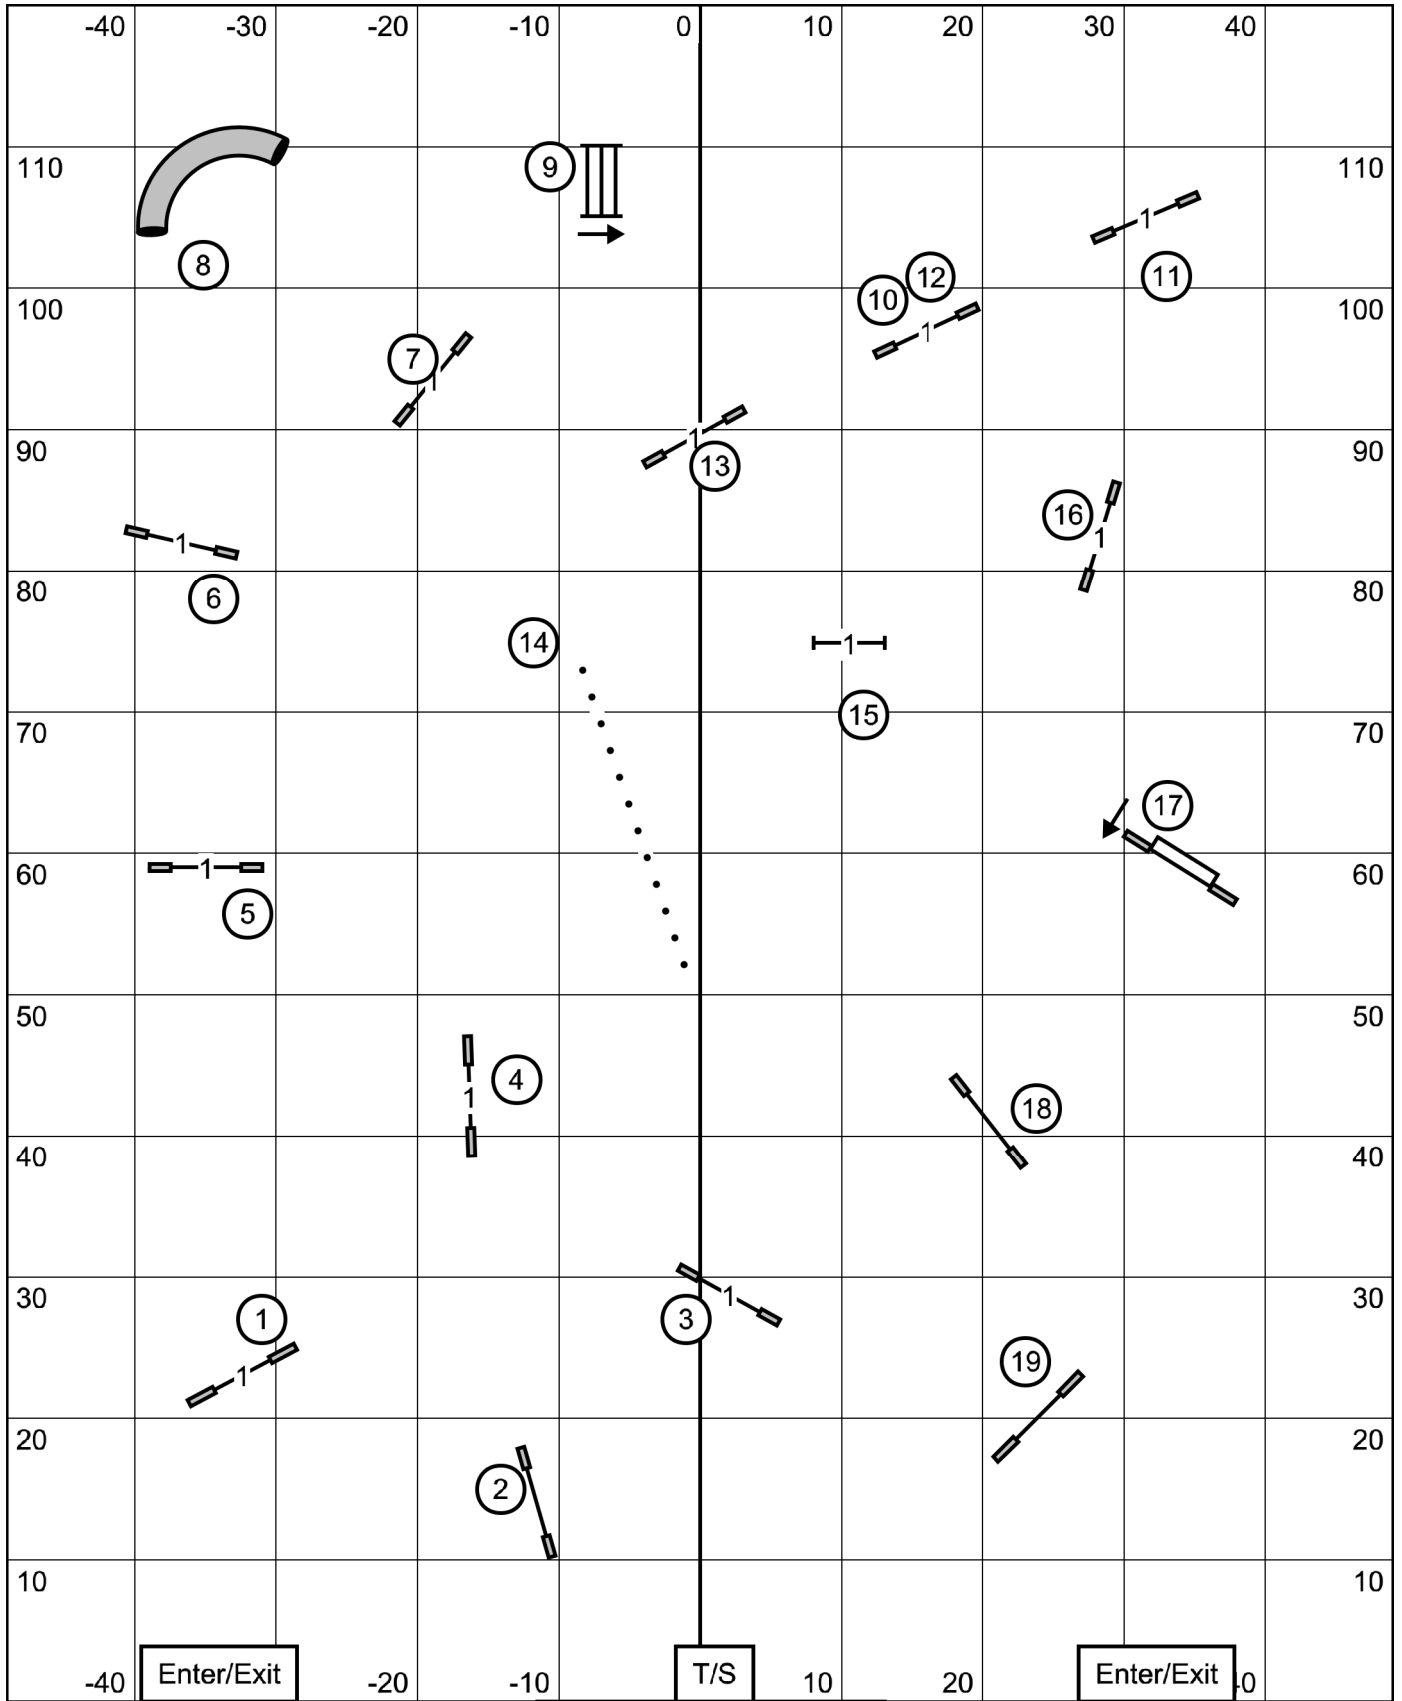

Collie Club of Maine
Master/Excellent JWW
Saturday June 19, 2021
Judge: Jan Skurzynski