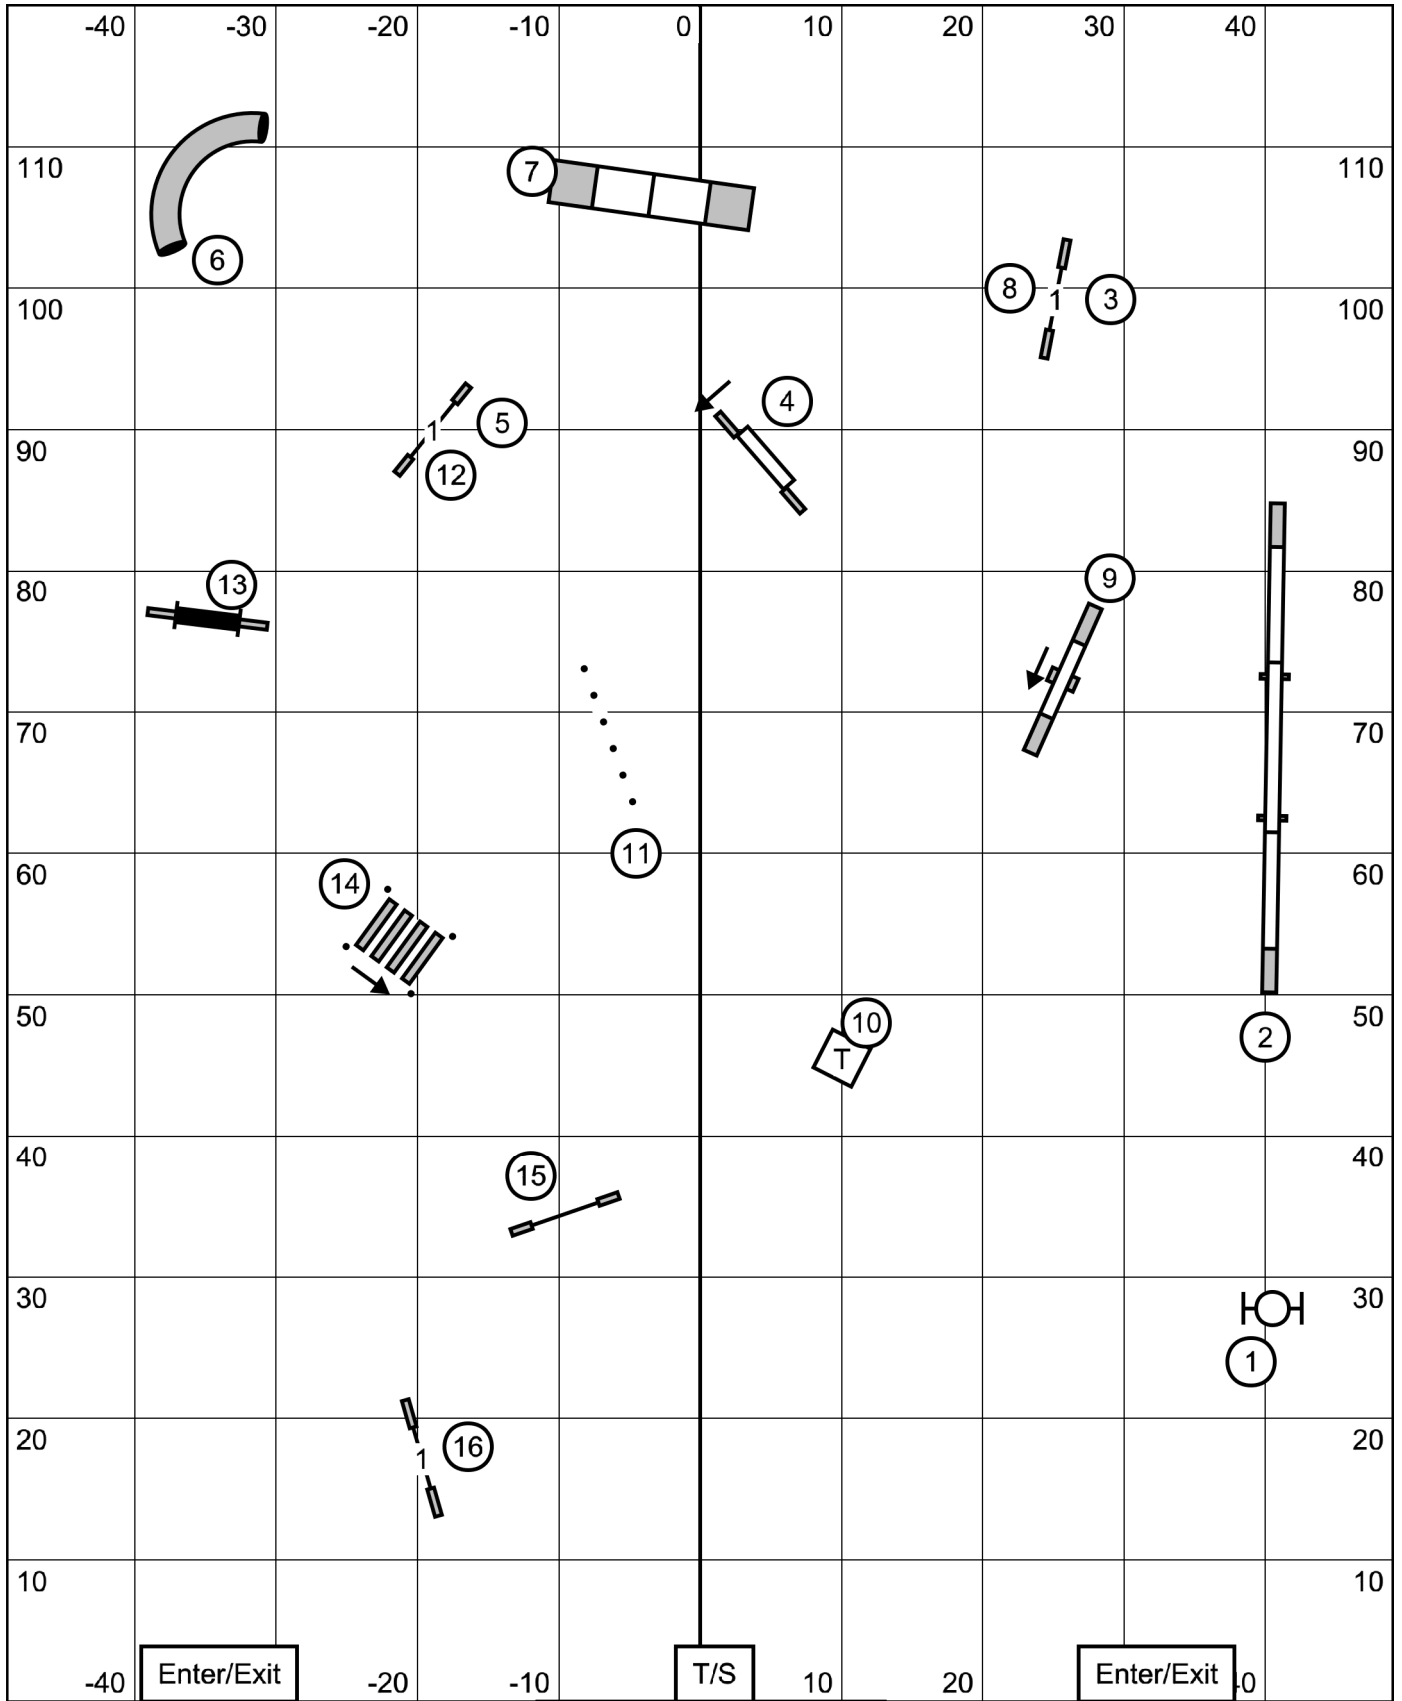

Collie Club of Maine
Novice Standard
Saturday June 19, 2021
Judge: Jan Skurzynski