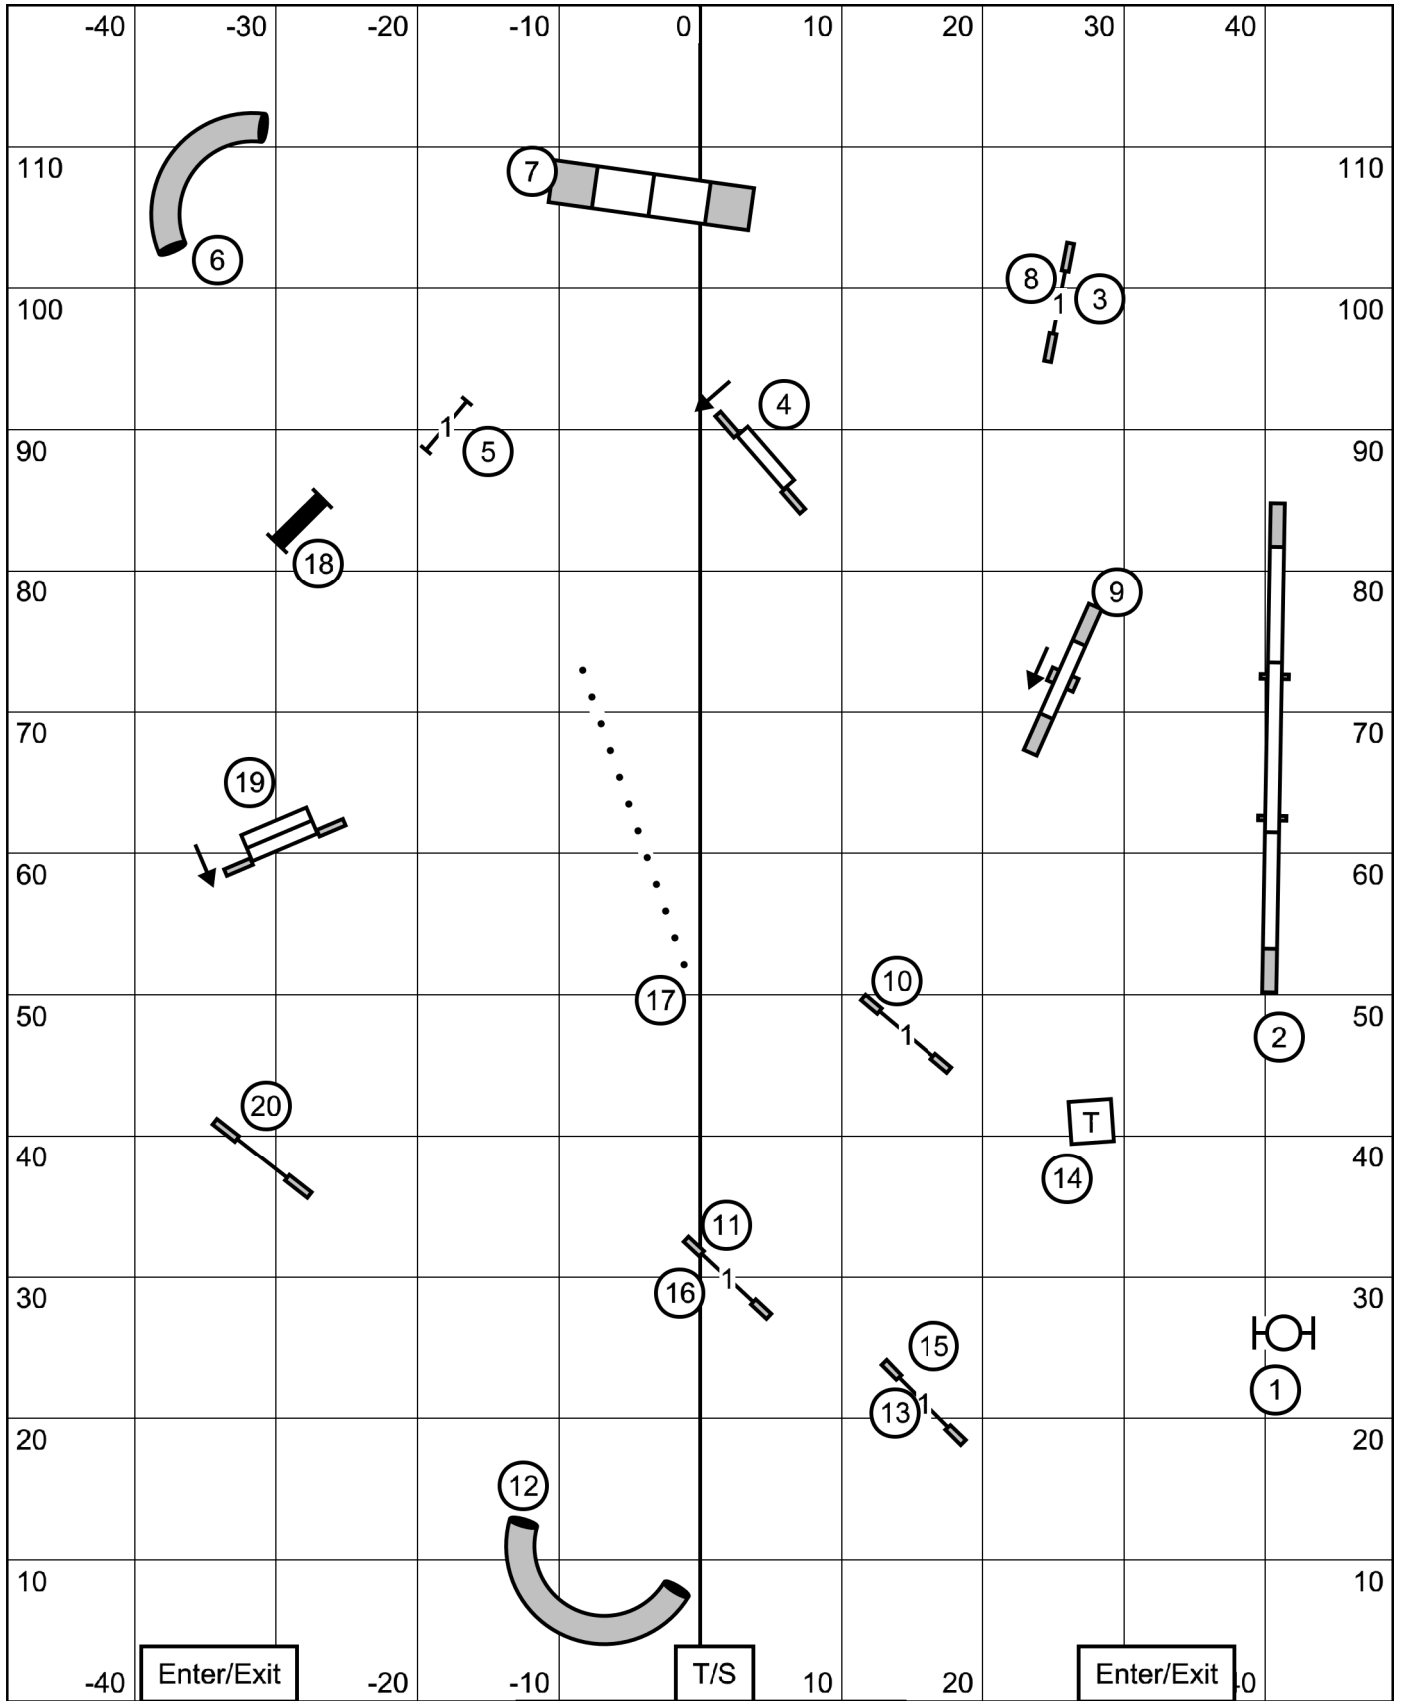

M/E Send 6-5-4 + 20 = 35 pts
 Open Send 6-5 + 20 = 31 pts
 Novice Send 6-5 + 20 = 31 pts

M/E Dotted/Solid line
 Open Solid line
 Novice Dashed line

M/E 60 pts to Qualify
 Open 55 pts to Qualify
 Novice 50 pts to Qualify

Start and Finish are bi-directional

**Collie Club of Maine
 Combined FAST
 Saturday June 19, 2021
 Judge: Jan Skurzynski**

**Collie Club of Maine
 Master/Excellent Standard
 Saturday June 19, 2021
 Judge: Jan Skurzynski**