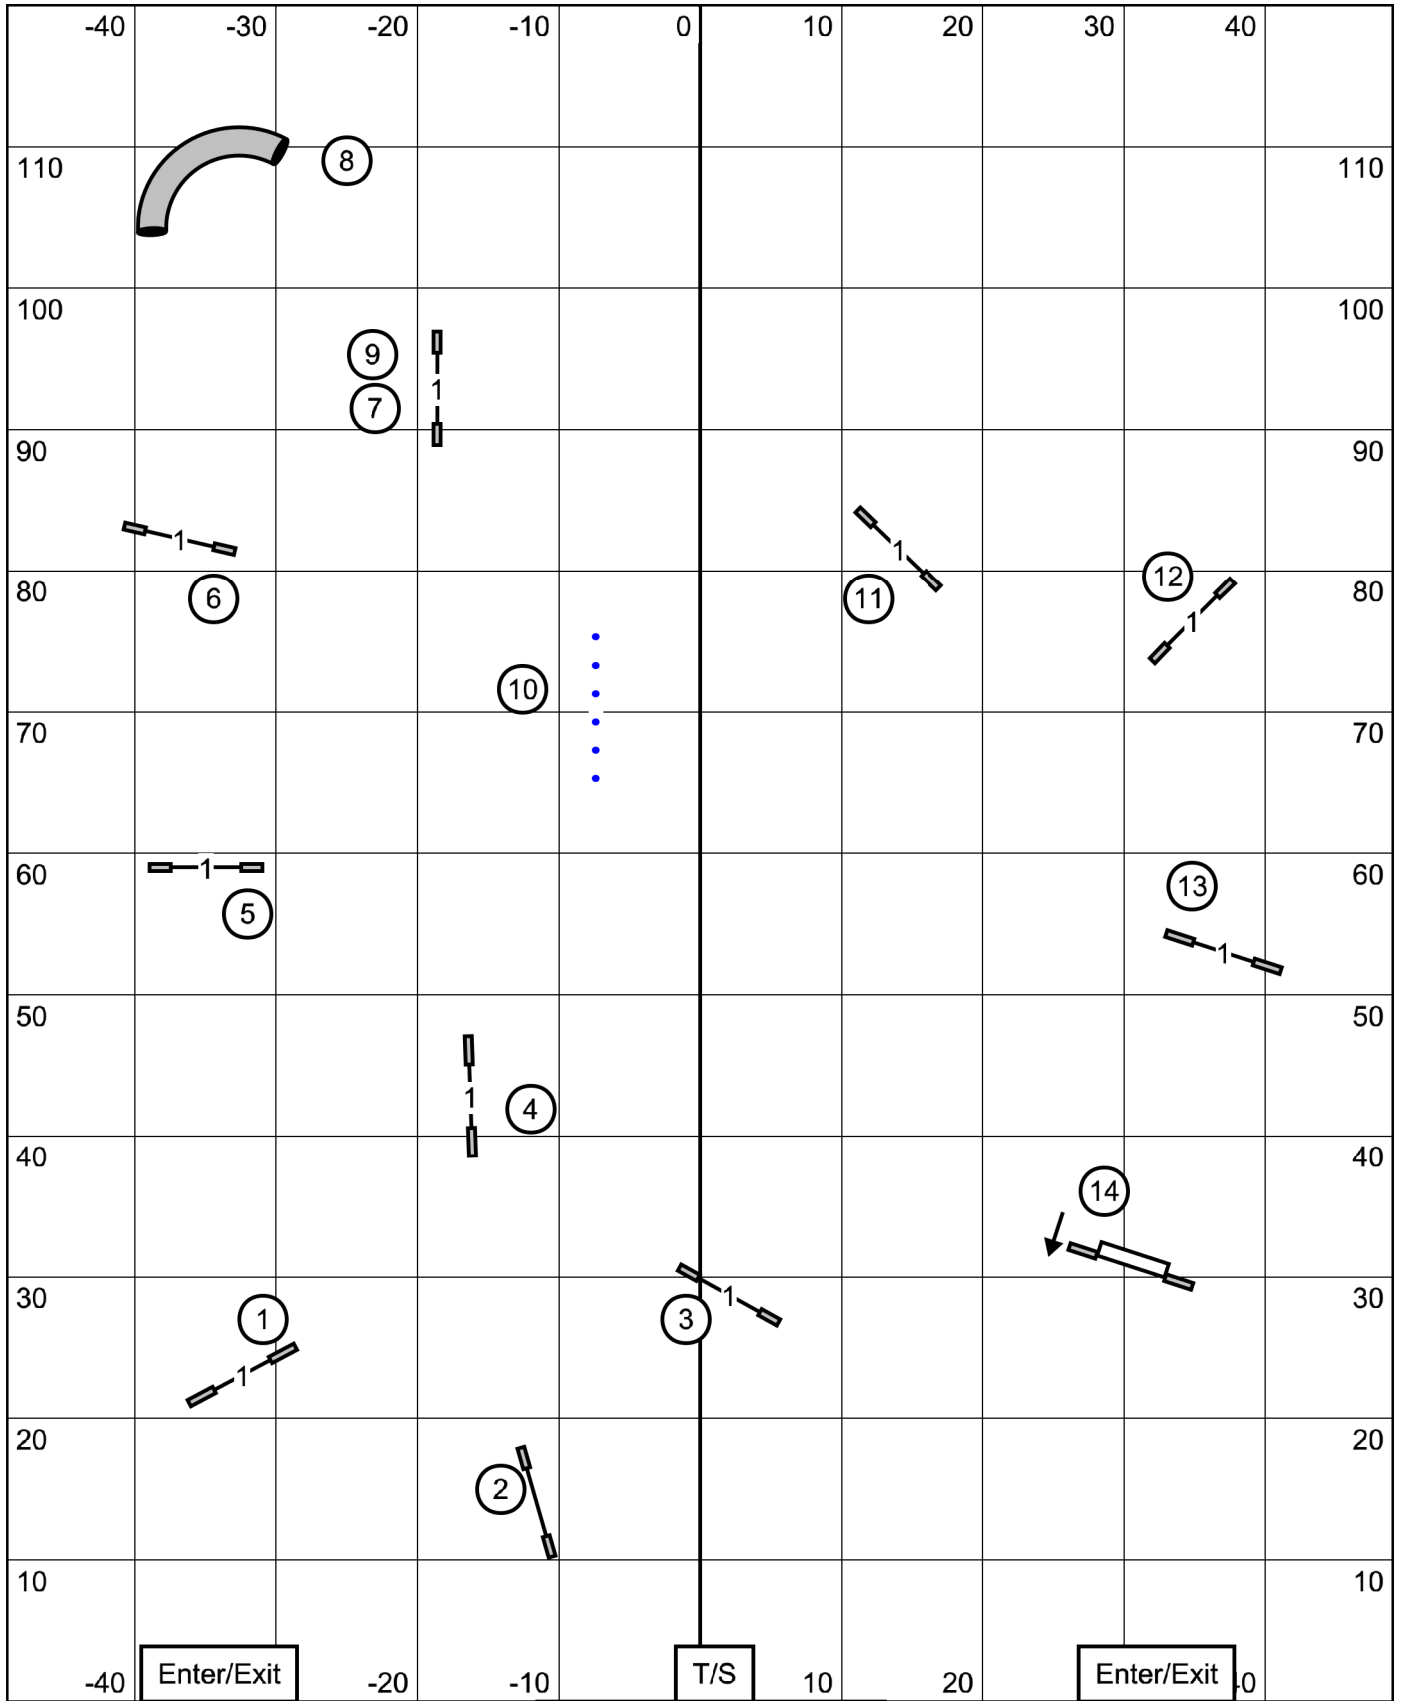

Collie Club of Maine
Novice JWW
Saturday June 19, 2021
Judge: Jan Skurzynski