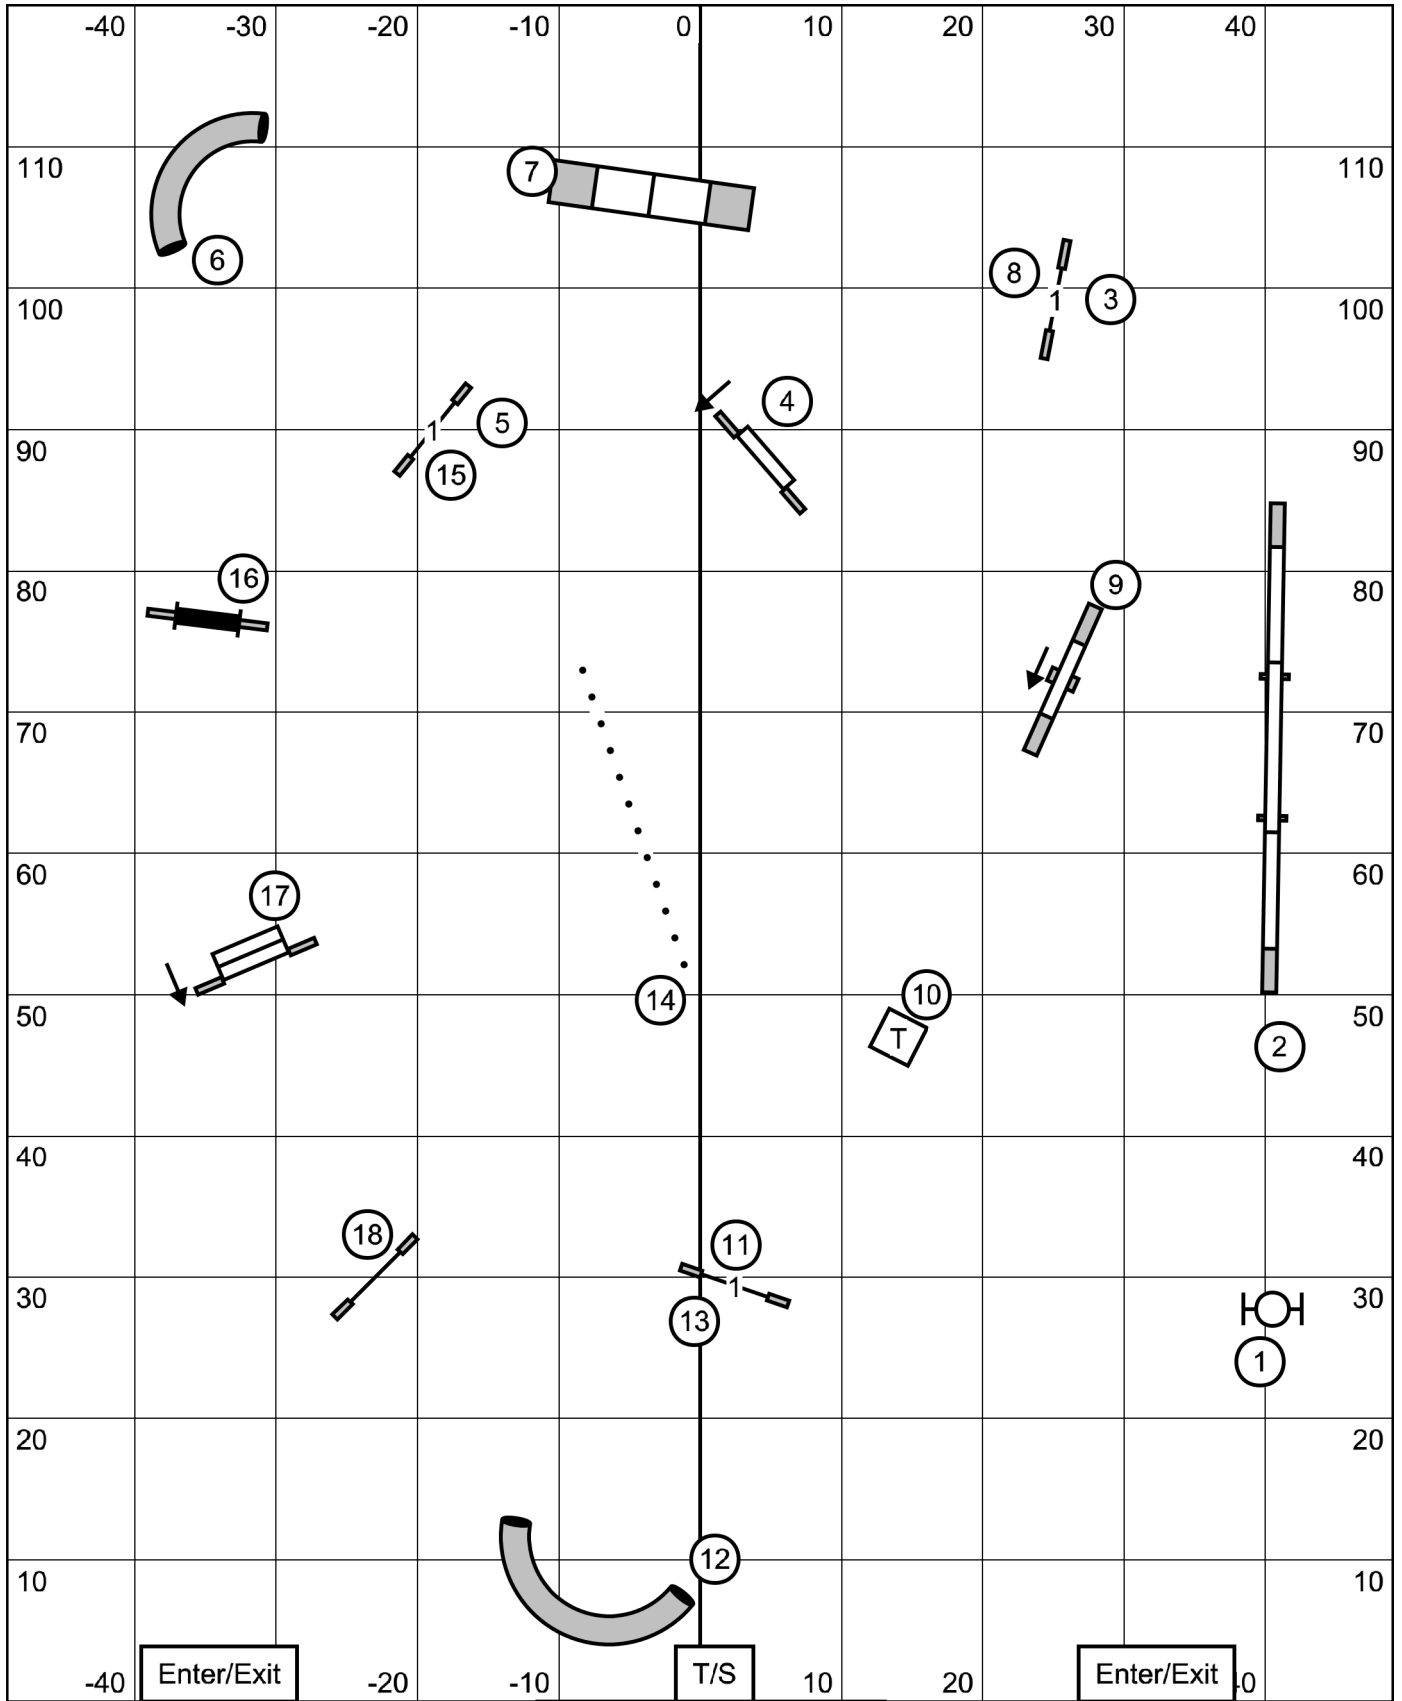

M/E Send 6-5-4 + 20 = 35 pts
 Open Send 6-5 + 20 = 31 pts
 Novice Send 6-5 + 20 = 31 pts

M/E Dotted/Solid line
 Open Solid line
 Novice Dashed line

M/E 60 pts to Qualify
 Open 55 pts to Qualify
 Novice 50 pts to Qualify

Start and Finish are bi-directional

**Collie Club of Maine
 Combined FAST
 Saturday June 19, 2021
 Judge: Jan Skurzynski**

**Collie Club of Maine
 Master/Excellent Standard
 Saturday June 19, 2021
 Judge: Jan Skurzynski**