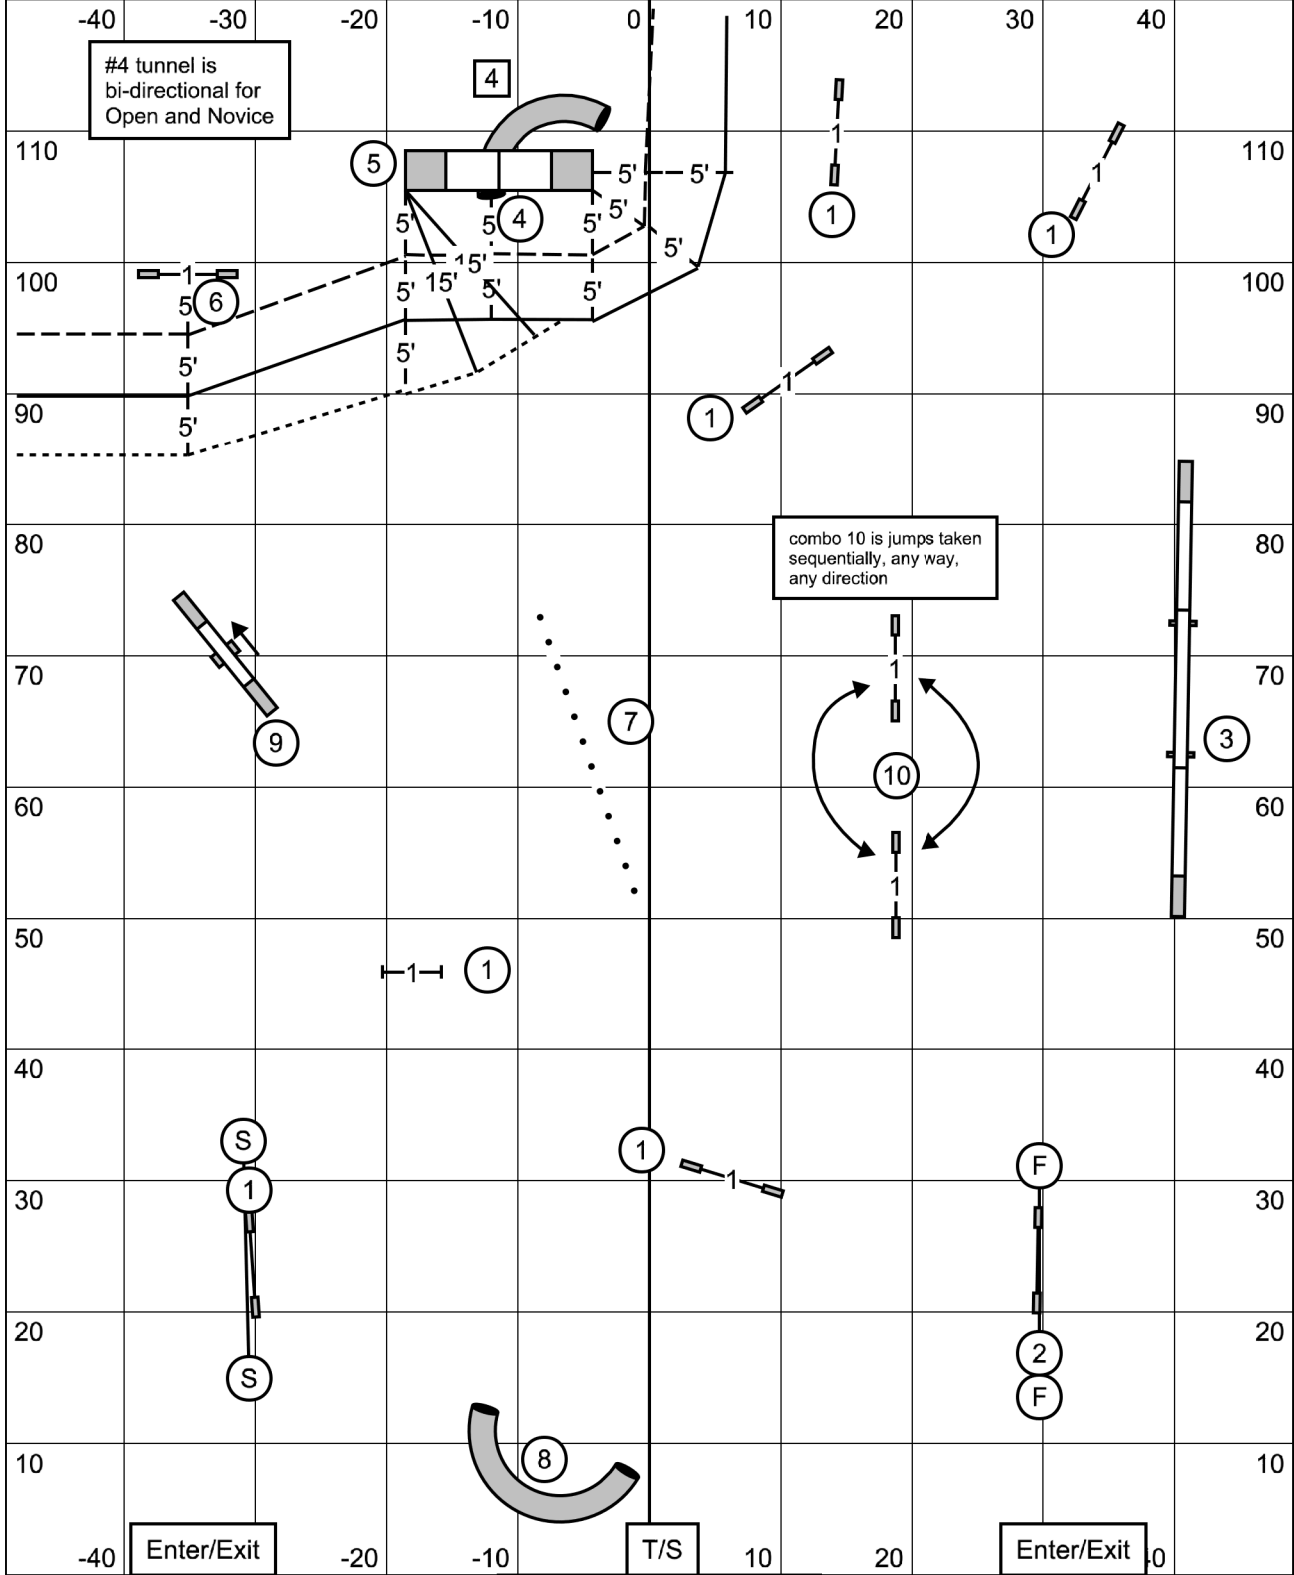

M/E Send 6-5-4 + 20 = 35 pts
 Open Send 6-5 + 20 = 31 pts
 Novice Send 6-5 + 20 = 31 pts

M/E Dotted/Solid line
 Open Solid line
 Novice Dashed line

M/E 60 pts to Qualify
 Open 55 pts to Qualify
 Novice 50 pts to Qualify

Start and Finish are bi-directional

**Collie Club of Maine
 Combined FAST
 Saturday June 19, 2021
 Judge: Jan Skurzynski**

**Collie Club of Maine
 Master/Excellent Standard
 Saturday June 19, 2021
 Judge: Jan Skurzynski**