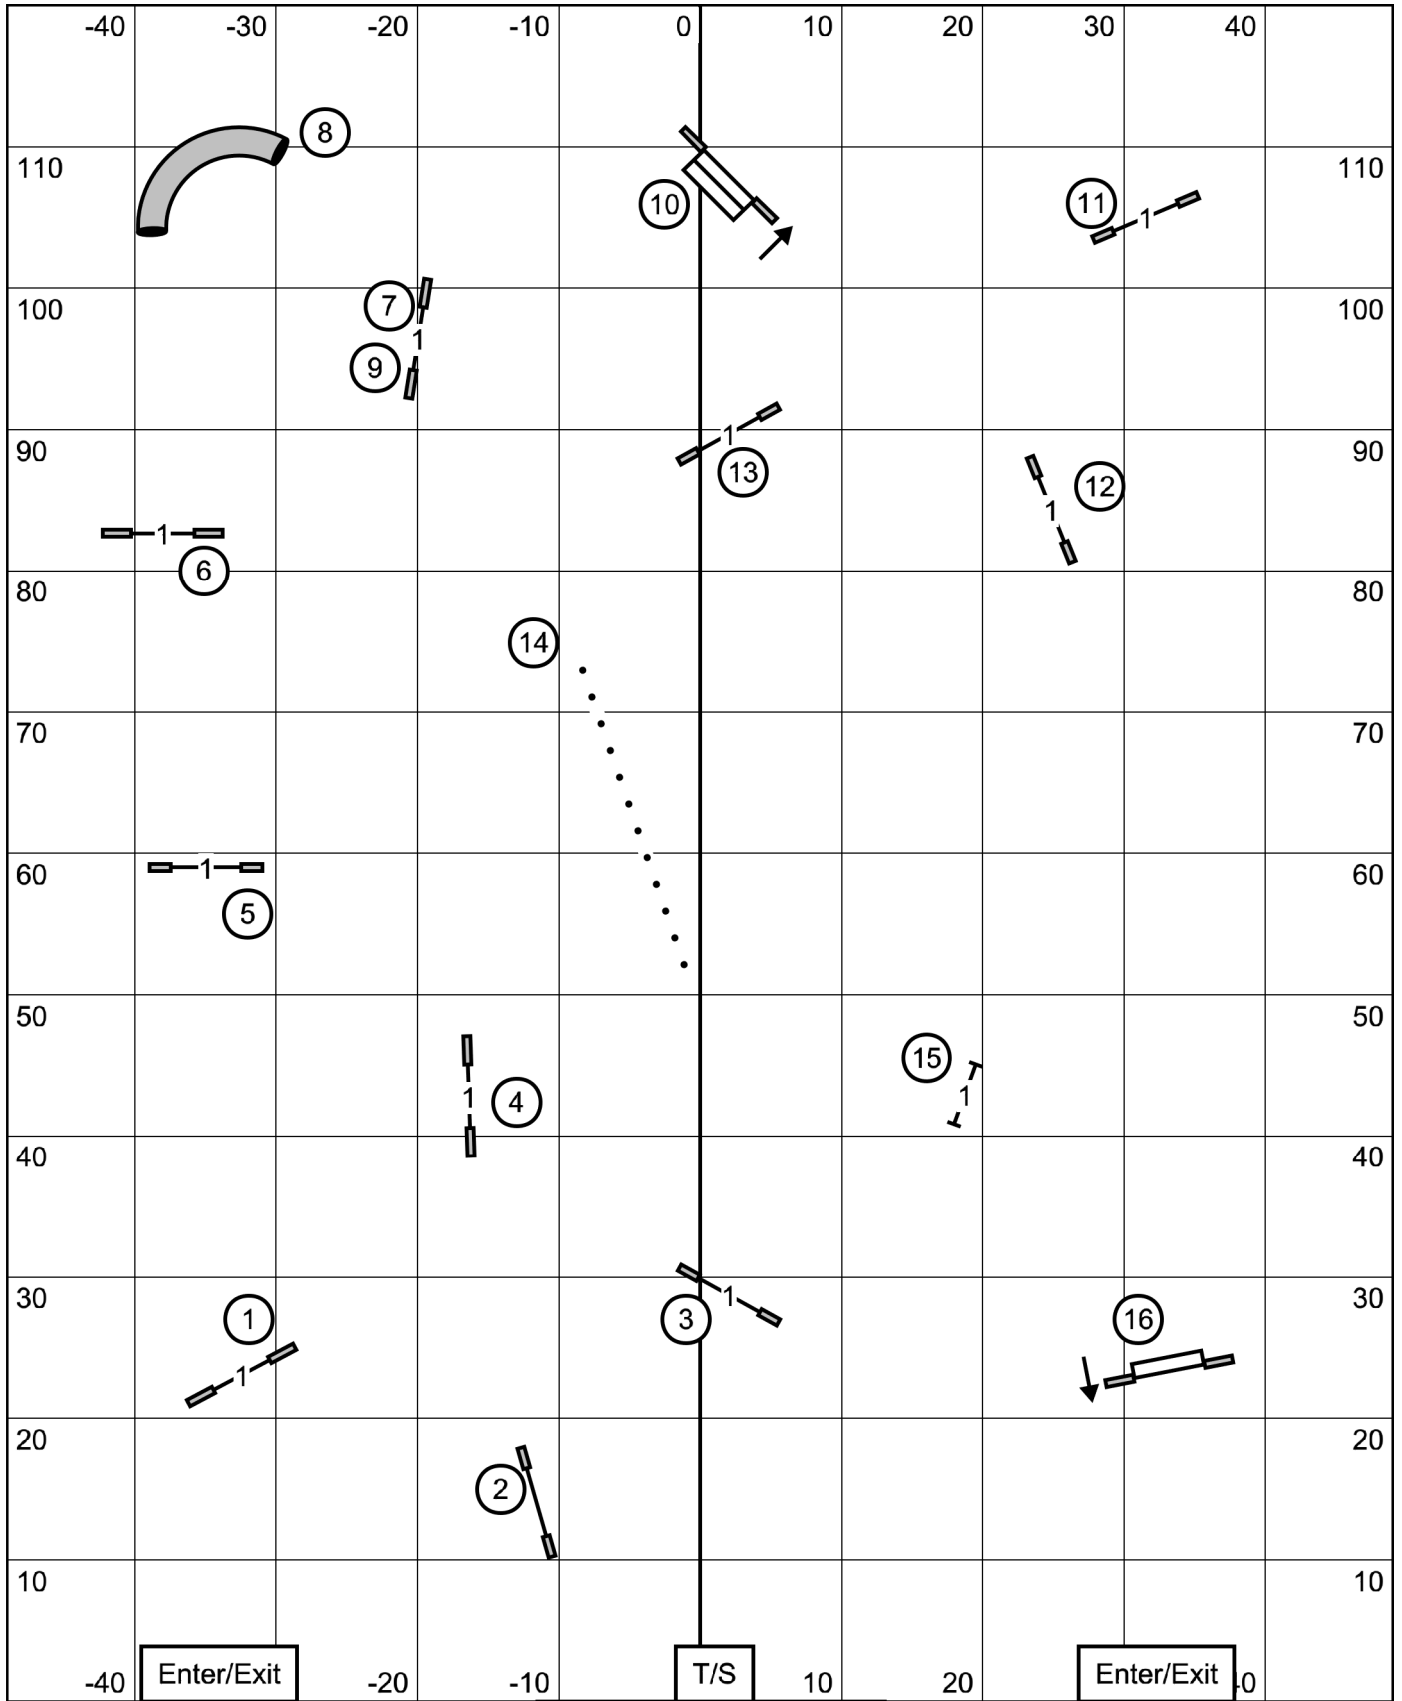

**Collie Club of Maine
Open JWW
Saturday June 19, 2021
Judge: Jan Skurzynski**