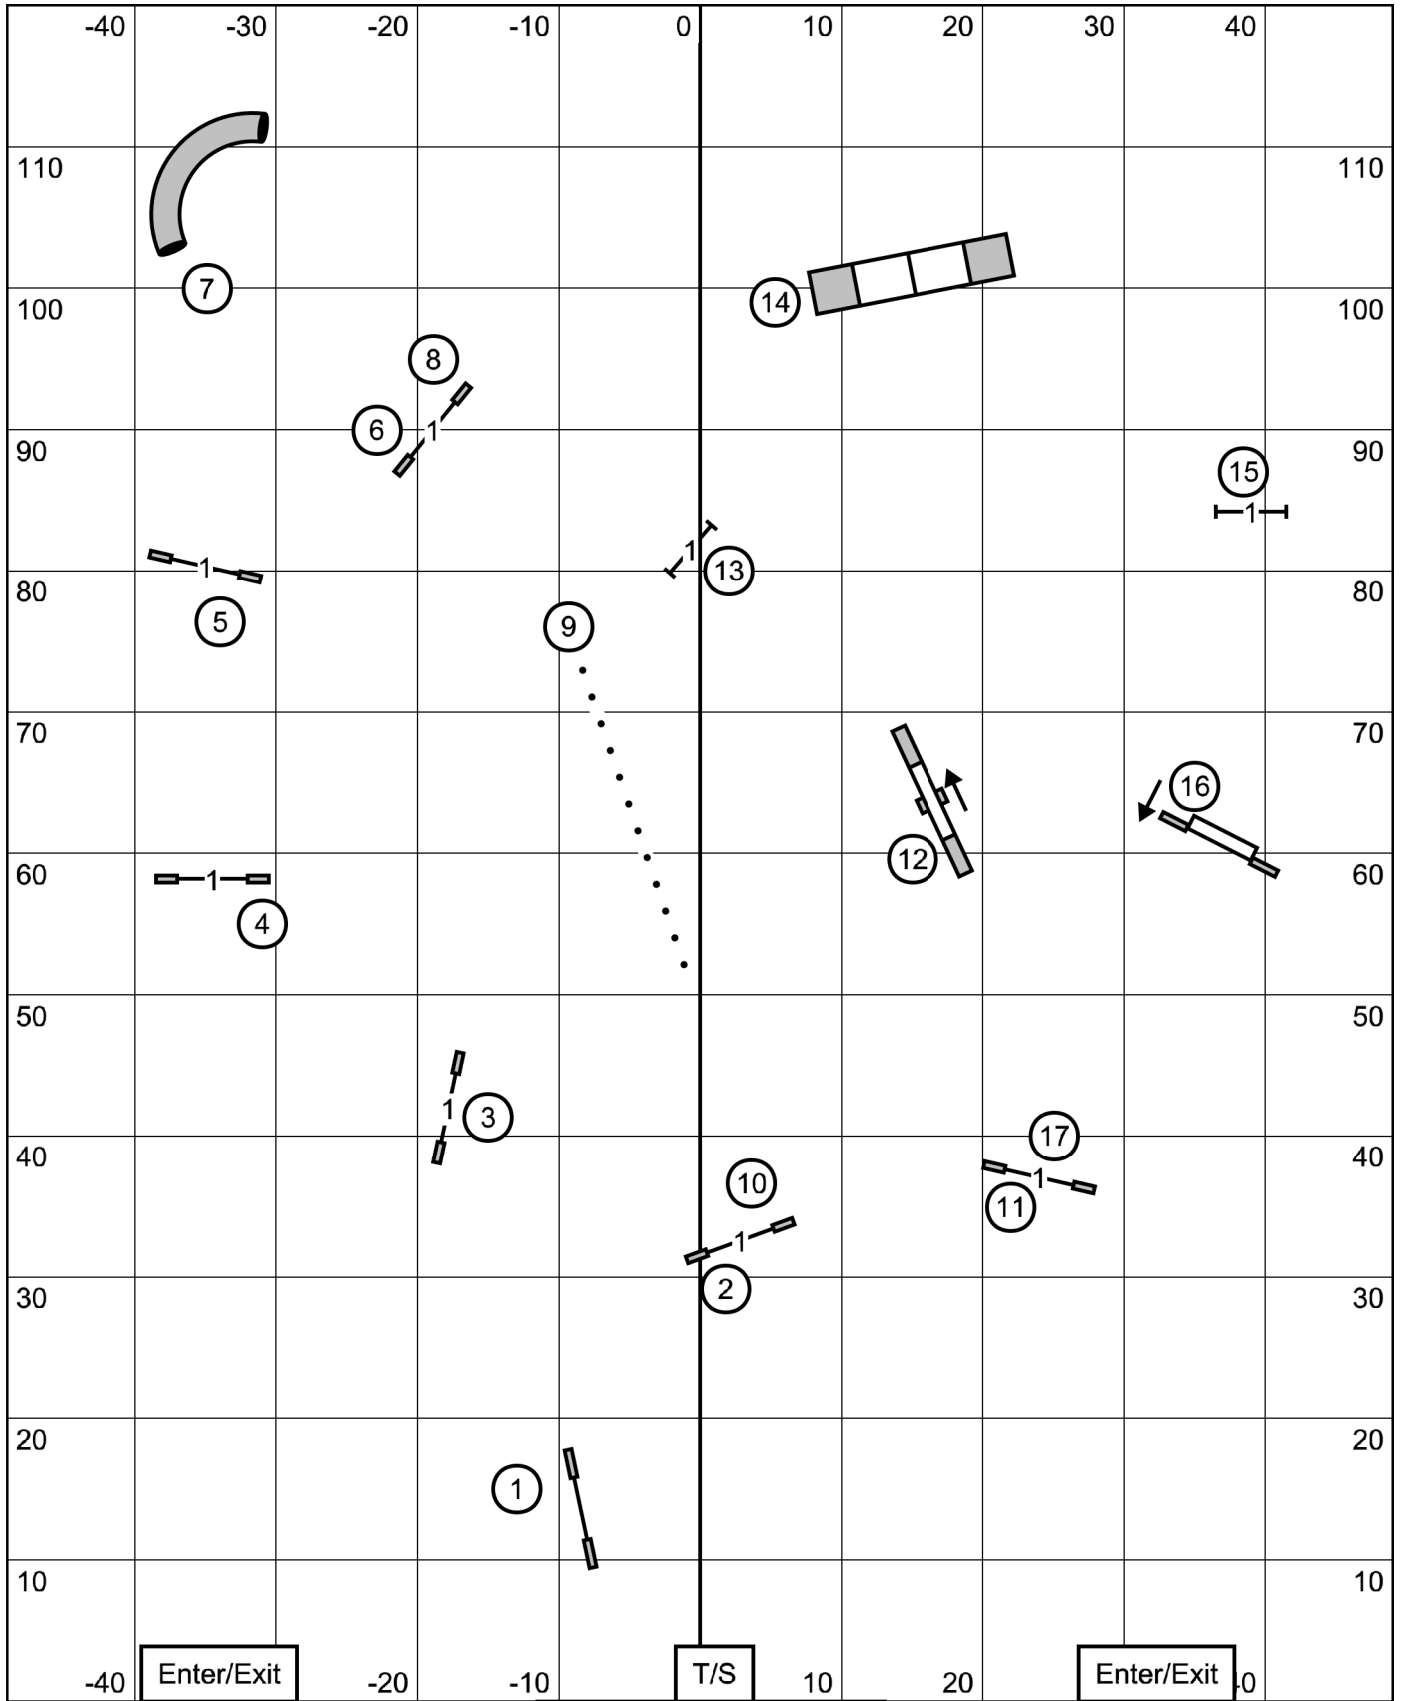

Collie Club of Maine
Time 2 Beat
Saturday June 19, 2021
Judge: Jan Skurzynski