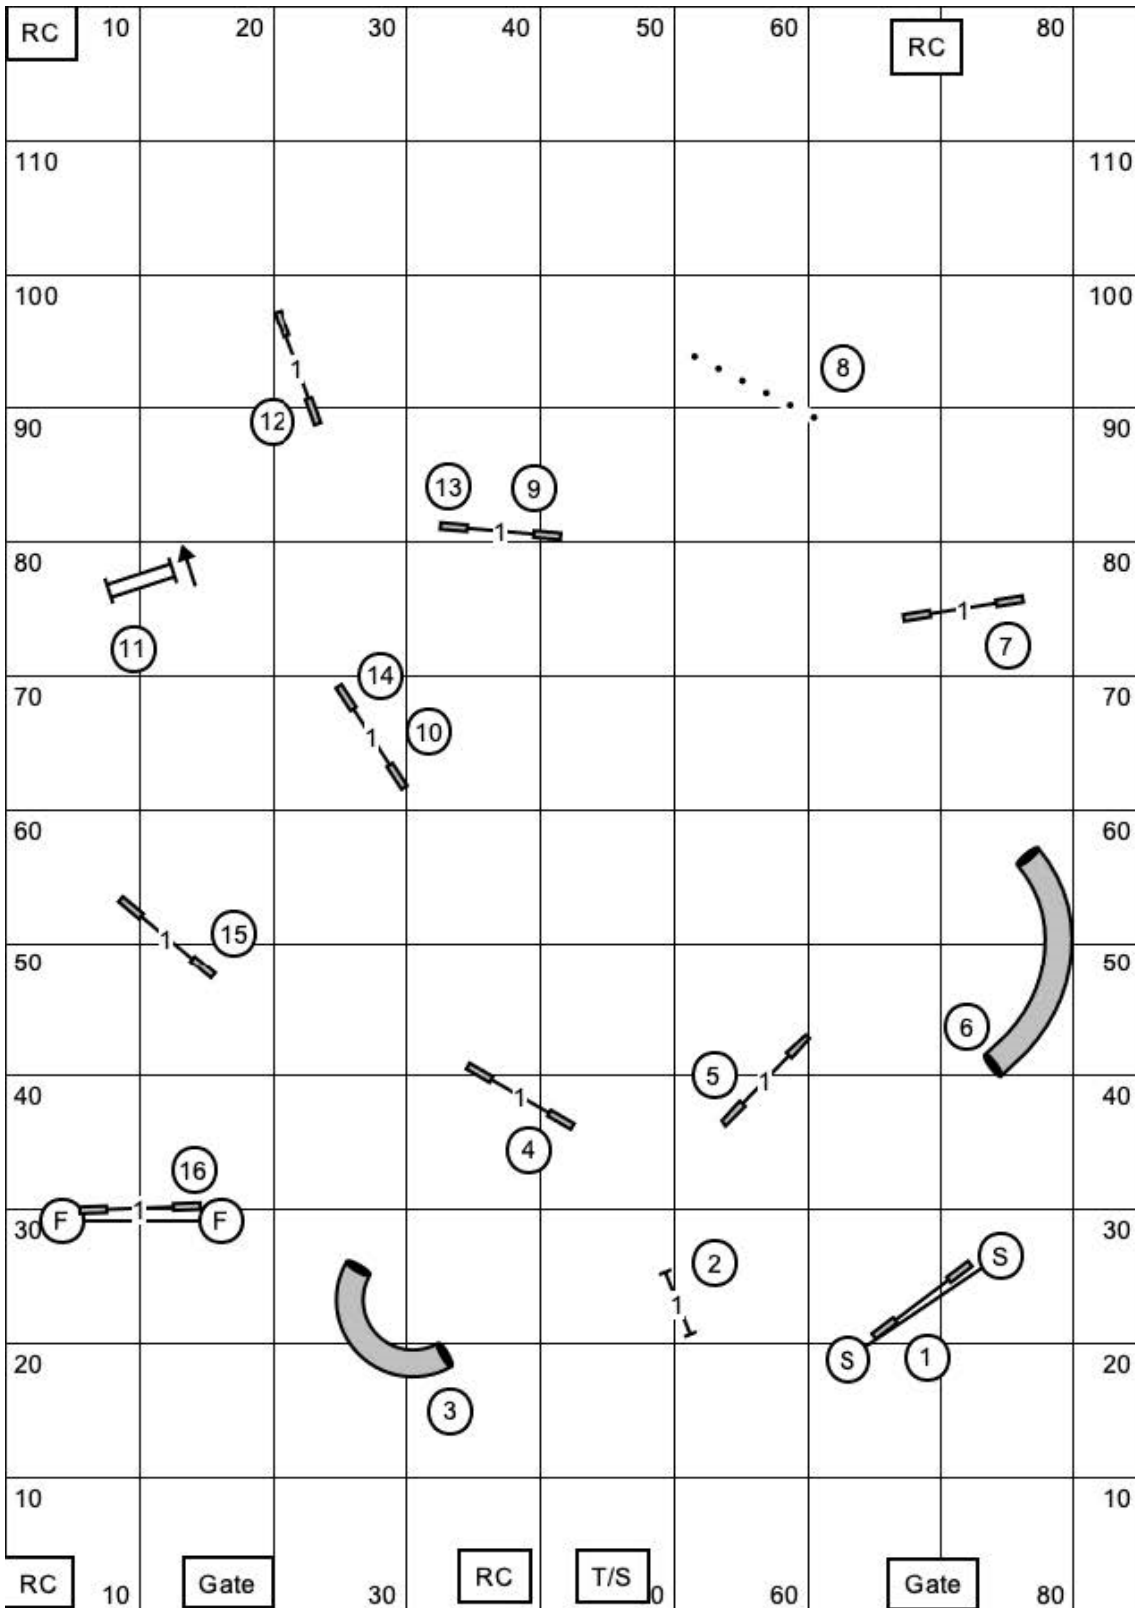

Southern Adirondack Agility Club

High Goal Farm

Saturday, July 10, 2021

Master/Excellent Standard

85' x 120' indoors on mats

Erin Schaefer

Next dog
in # 14

Southern Adirondack Agility Club

High Goal Farm

Saturday, July 10, 2021

Open Standard

85' x 120' indoors on mats

Erin Schaefer

Next dog
in # 13

Southern Adirondack Agility Club

High Goal Farm

Saturday, July 10, 2021

Novice Standard

85' x 120' indoors on mats

Erin Schaefer

Next dog
in # 9

Southern Adirondack Agility Club
 High Goal Farm

Saturday, July 10, 2021

Excellent/Master JWW

85' x 120' indoors on mats

Erin Schaefer

Next dog
 in # 13

Southern Adirondack Agility Club
 High Goal Farm
 Saturday, July 10, 2021
Open JWW
 85' x 120' indoors on mats
 Erin Schaefer

Next dog
 in # 14

Southern Adirondack Agility Club
 High Goal Farm
 Saturday, July 10, 2021
Novice JWW
 85' x 120' indoors on mats
 Erin Schaefer