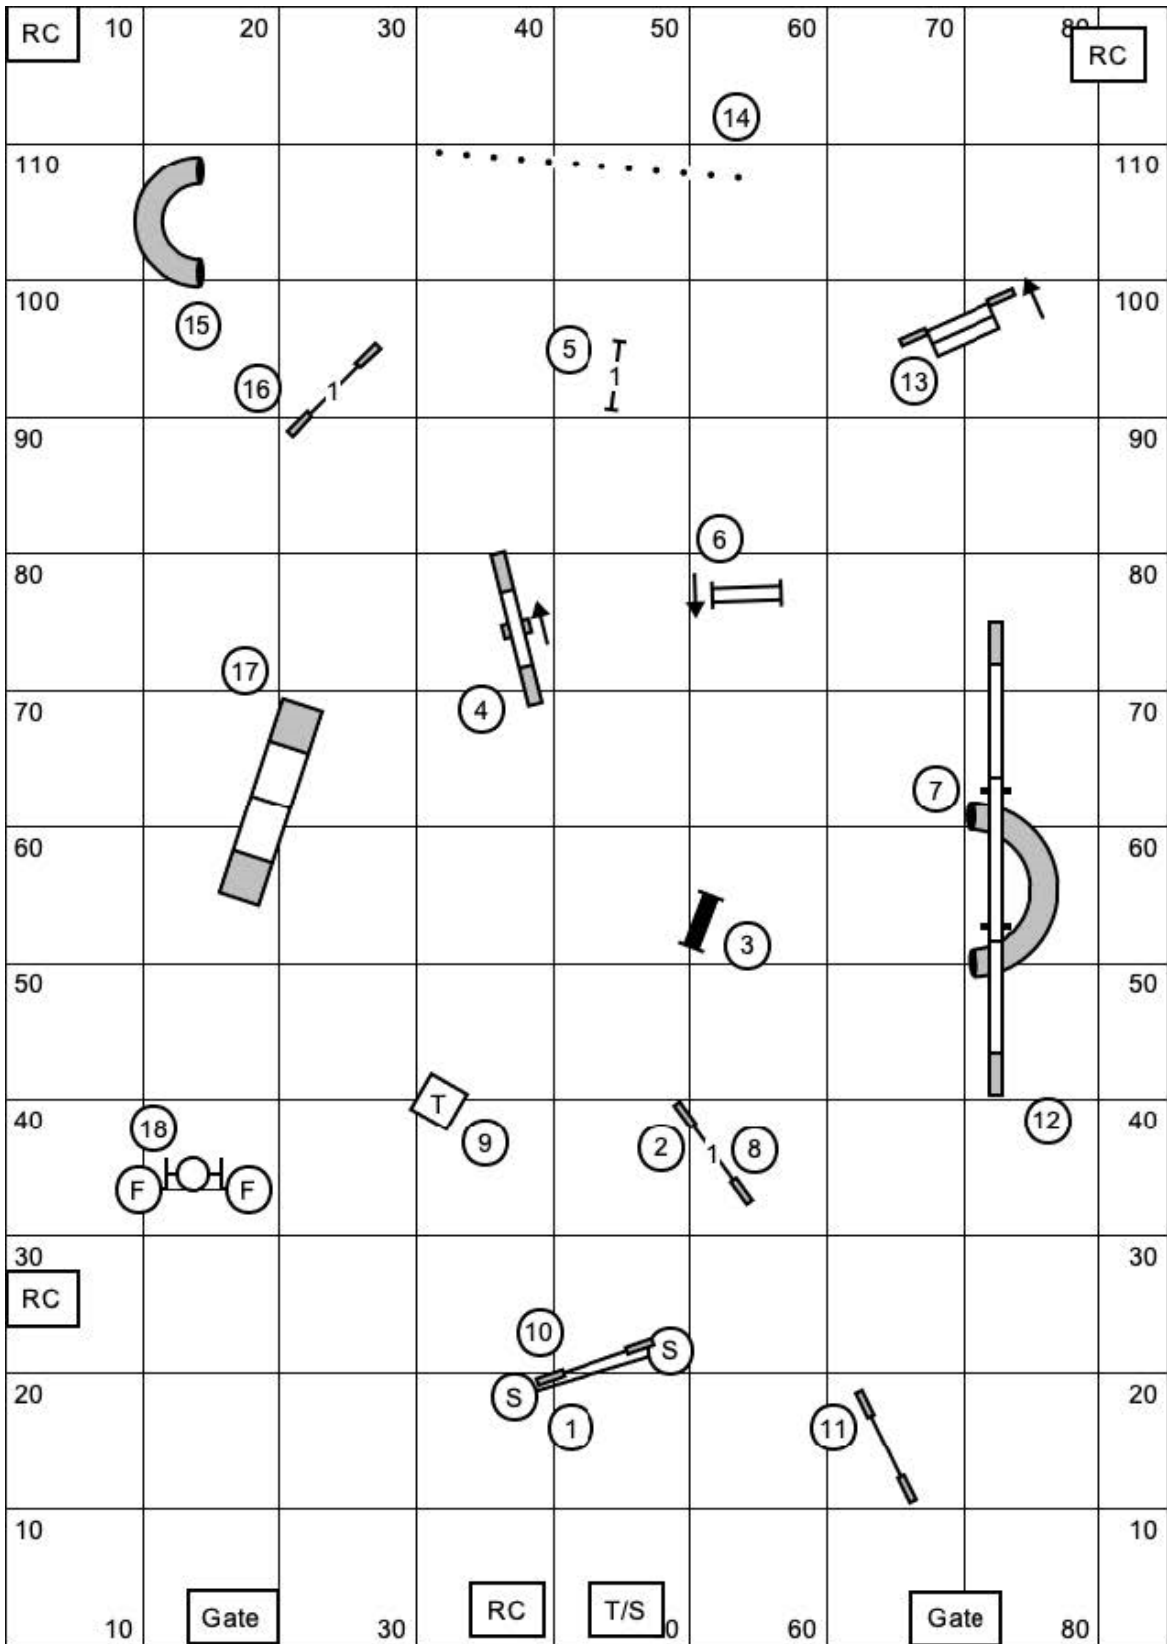

Southern Adirondack Agility Club

High Goal Farm

Saturday, July 10, 2021

Master/Excellent Standard

85' x 120' indoors on mats

Erin Schaefer

Next dog
in # 14

Southern Adirondack Agility Club

High Goal Farm

Saturday, July 10, 2021

Open Standard

85' x 120' indoors on mats

Erin Schaefer

Next dog
in # 13

Southern Adirondack Agility Club

High Goal Farm

Saturday, July 10, 2021

Novice Standard

85' x 120' indoors on mats

Erin Schaefer

Next dog
in # 9

Southern Adirondack Agility Club
 High Goal Farm

Saturday, July 10, 2021

Excellent/Master JWW

Next dog
 in # 8