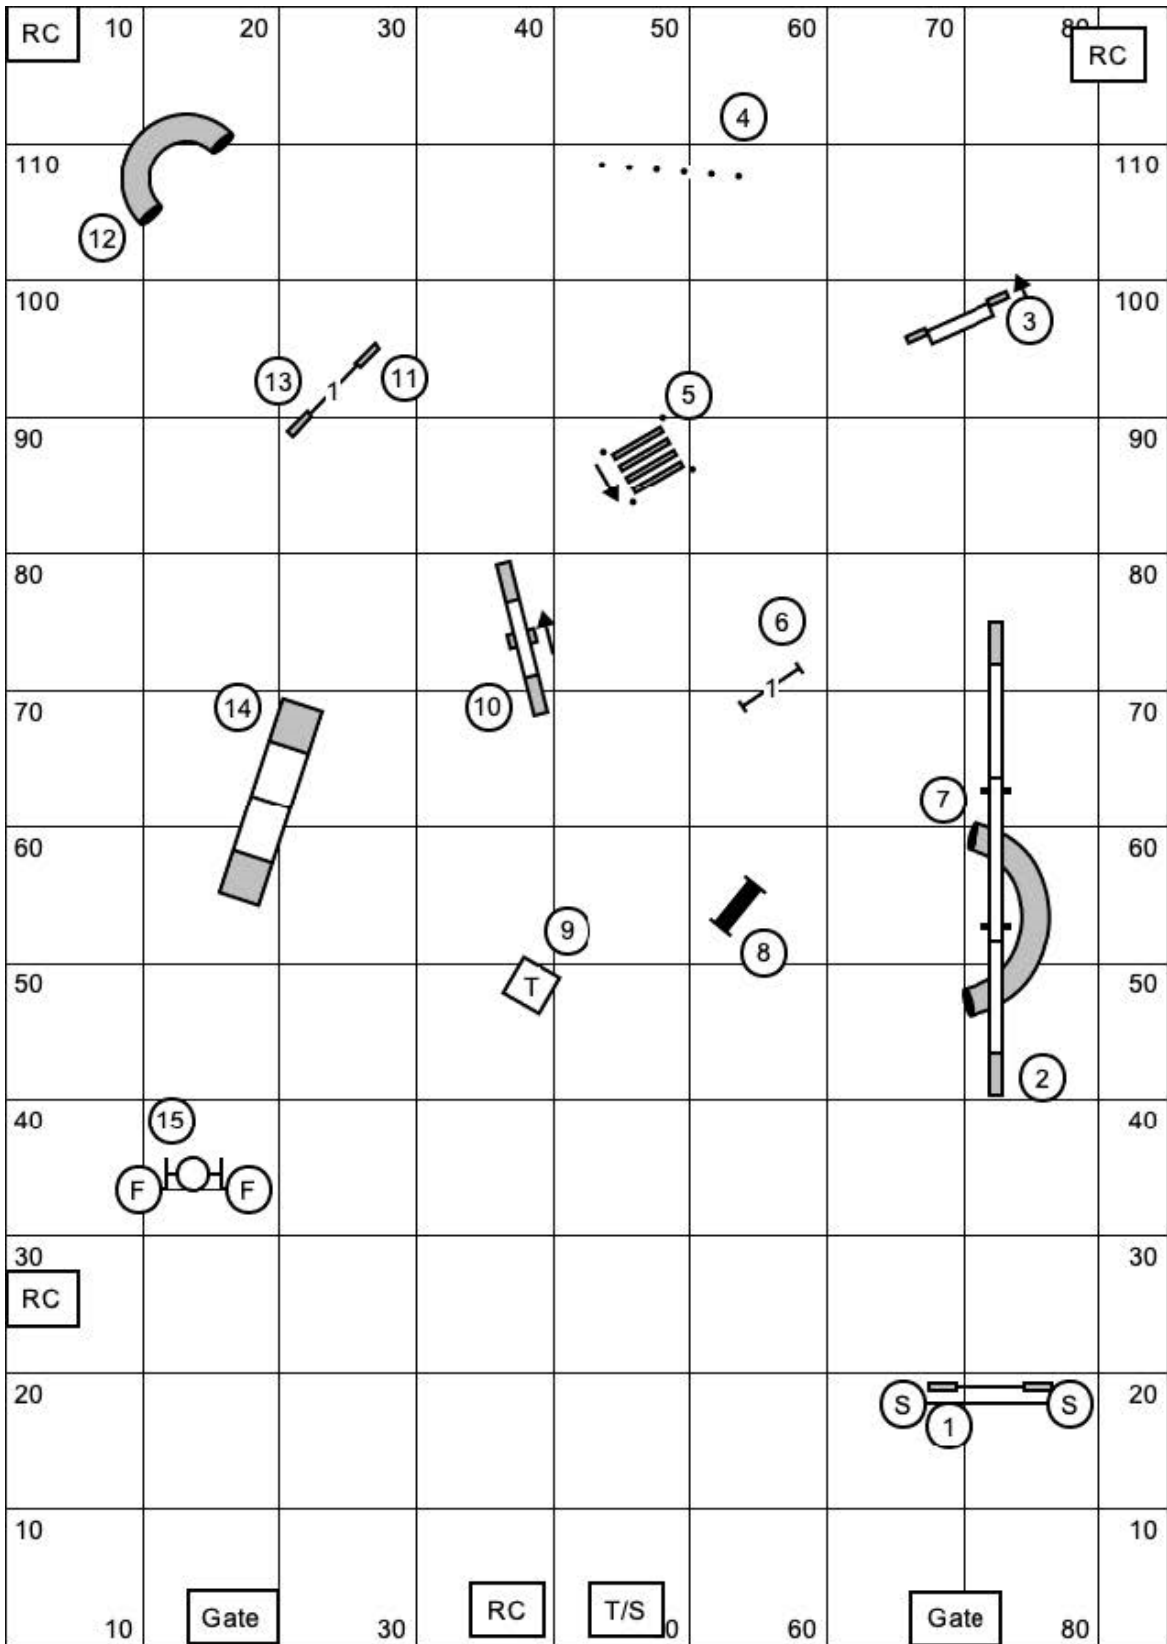

Southern Adirondack Agility Club

High Goal Farm

Saturday, July 10, 2021

Master/Excellent Standard

85' x 120' indoors on mats

Erin Schaefer

Next dog
in # 14

Southern Adirondack Agility Club

High Goal Farm

Saturday, July 10, 2021

Open Standard

85' x 120' indoors on mats

Erin Schaefer

Next dog
in # 13

Southern Adirondack Agility Club

High Goal Farm

Saturday, July 10, 2021

Novice Standard

85' x 120' indoors on mats

Erin Schaefer

Next dog
in # 9

Southern Adirondack Agility Club
 High Goal Farm

Saturday, July 10, 2021

Excellent/Master JWW