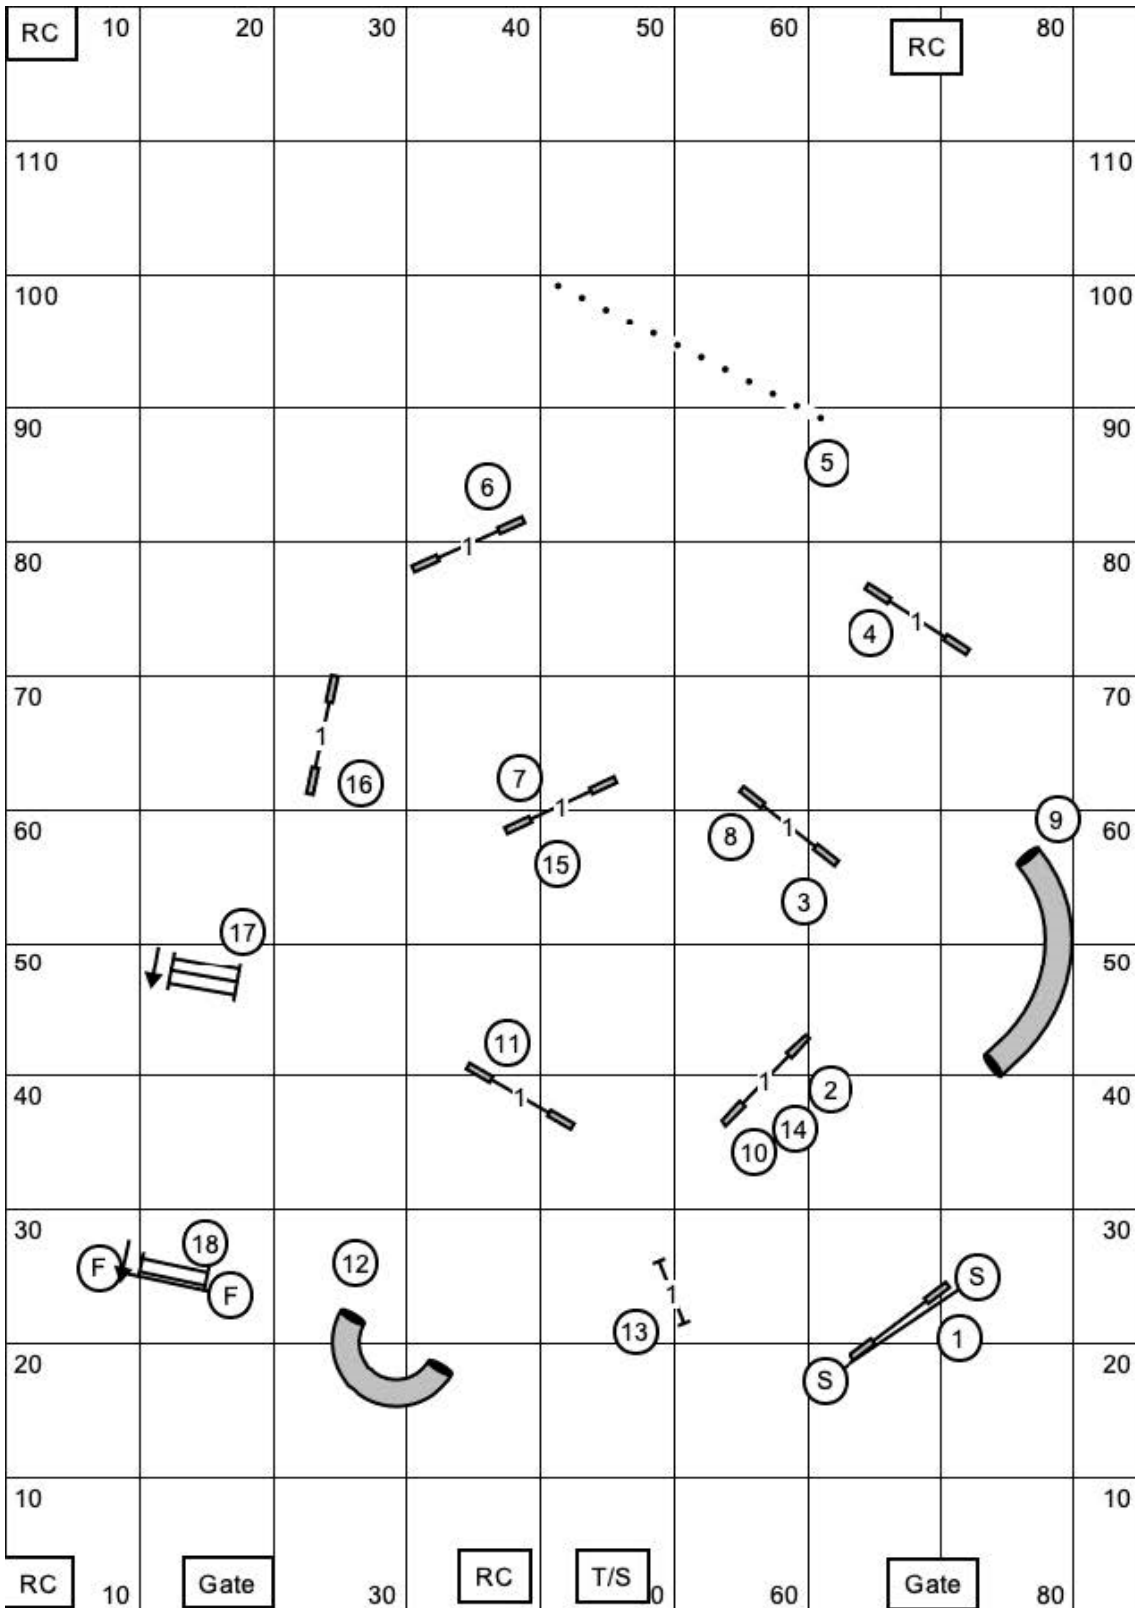

Southern Adirondack Agility Club

High Goal Farm

Saturday, July 10, 2021

Master/Excellent Standard

85' x 120' indoors on mats

Erin Schaefer

Next dog
in # 14

Southern Adirondack Agility Club

High Goal Farm

Saturday, July 10, 2021

Open Standard

85' x 120' indoors on mats

Erin Schaefer

Next dog
in # 13

Southern Adirondack Agility Club

High Goal Farm

Saturday, July 10, 2021

Novice Standard

85' x 120' indoors on mats

Erin Schaefer

Next dog
in # 9

Southern Adirondack Agility Club
 High Goal Farm

Saturday, July 10, 2021

Excellent/Master JWW

85' x 120' indoors on mats

Erin Schaefer

Next dog
 in # 13

Southern Adirondack Agility Club
 High Goal Farm
 Saturday, July 10, 2021
Open JWW
 85' x 120' indoors on mats
 Erin Schaefer

Next dog
 in # 14

Southern Adirondack Agility Club
 High Goal Farm
 Saturday, July 10, 2021
Novice JWW
 85' x 120' indoors on mats
 Erin Schaefer