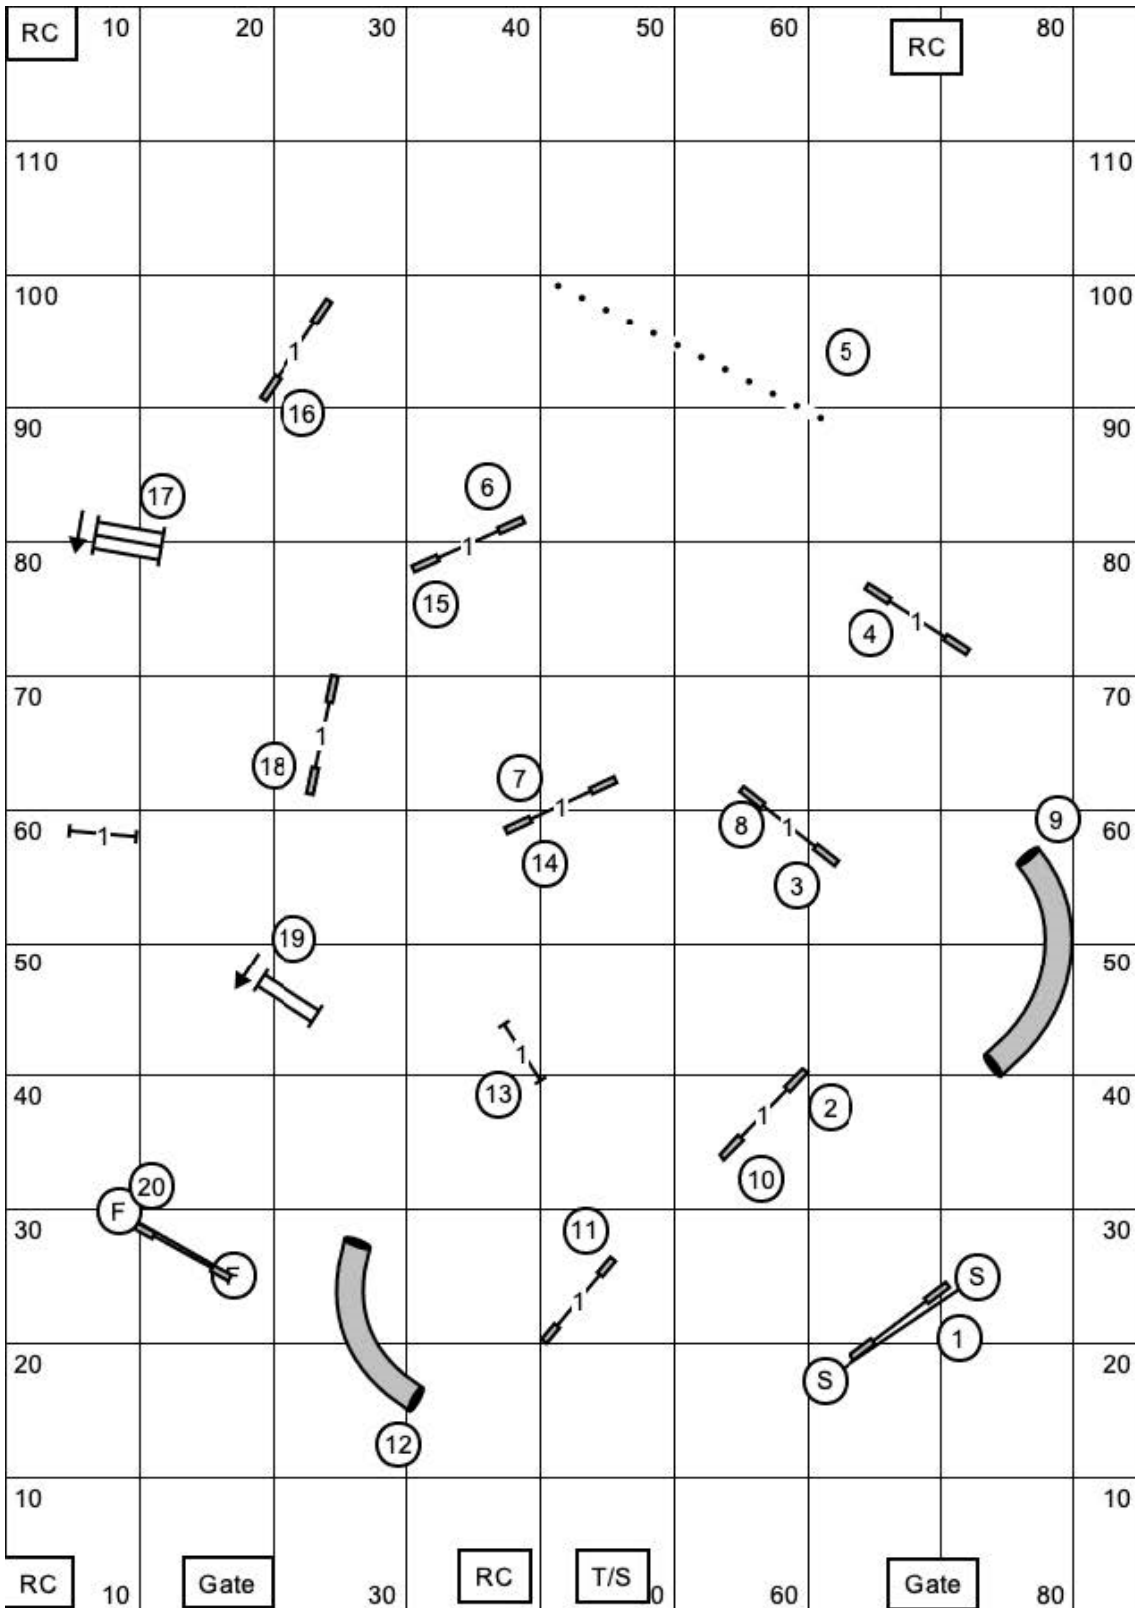

Southern Adirondack Agility Club

High Goal Farm

Saturday, July 10, 2021

Master/Excellent Standard

85' x 120' indoors on mats

Erin Schaefer

Next dog
in # 14

Southern Adirondack Agility Club

High Goal Farm

Saturday, July 10, 2021

Open Standard

85' x 120' indoors on mats

Erin Schaefer

Next dog
in # 13

Southern Adirondack Agility Club

High Goal Farm

Saturday, July 10, 2021

Novice Standard

85' x 120' indoors on mats

Erin Schaefer

Next dog
in # 9

Southern Adirondack Agility Club
 High Goal Farm

Saturday, July 10, 2021

Excellent/Master JWW

85' x 120' indoors on mats

Erin Schaefer

Next dog
 in # 13

Southern Adirondack Agility Club
 High Goal Farm
 Saturday, July 10, 2021
Open JWW
 85' x 120' indoors on mats
 Erin Schaefer

Next dog
 in # 14

Southern Adirondack Agility Club
 High Goal Farm
 Saturday, July 10, 2021
Novice JWW
 85' x 120' indoors on mats
 Erin Schaefer